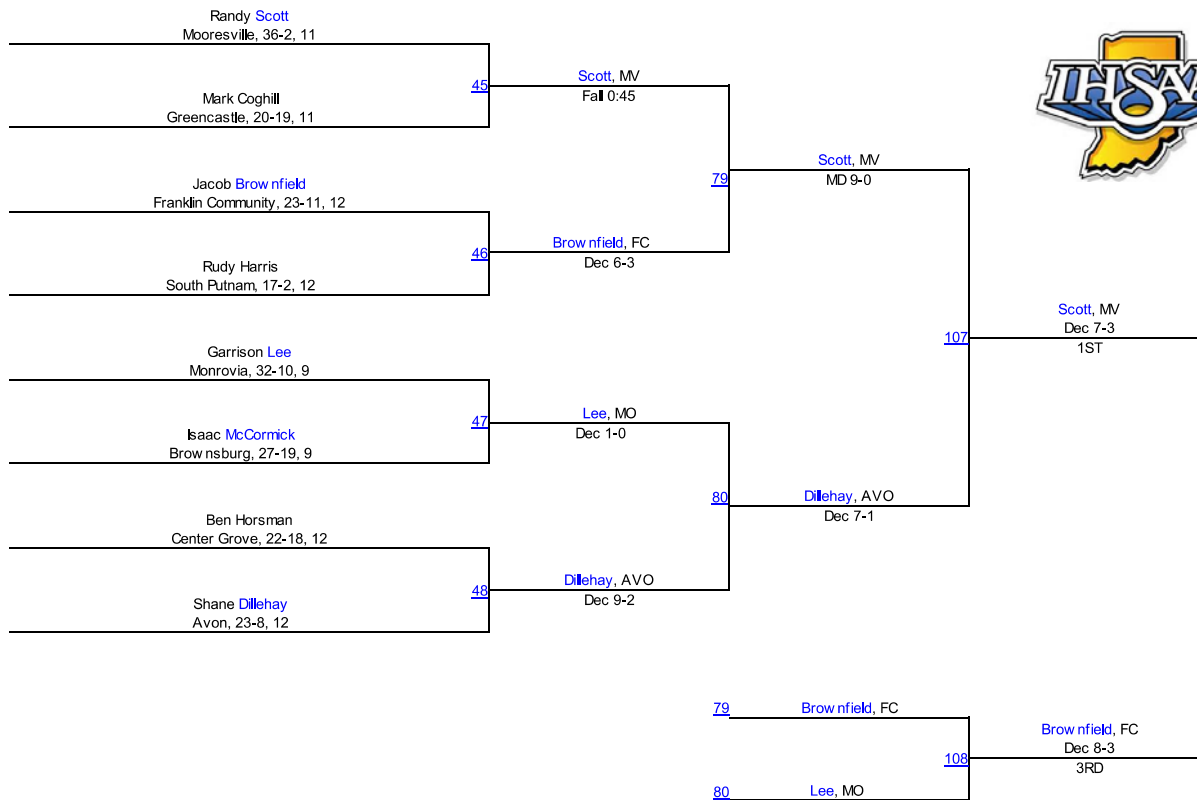

Team Scores

1.	Franklin Community	167.5
2.	Avon	133.0
3.	Mooreville	70.0
4.	Ben Davis	65.0
5.	Danville	58.0
6.	Martinsville	49.0
7.	Brownsburg	46.0
8.	Greenwood	36.0
9.	Center Grove	33.0
10.	Cascade	24.0
11.	Decatur Central	20.0
11.	Monrovia	20.0
13.	Plainfield	9.0
13.	South Putnam	9.0
15.	Indian Creek	6.0
16.	Cloverdale	0.0
16.	Greencastle	0.0
16.	North Putnam	0.0
16.	Tri-West	0.0
16.	Whiteland	0.0

IHSAA Regional @ Mooresville

160

IHSAA Regional @ Mooresville

170

IHSAA Regional @ Mooresville

182

IHSAA Regional @ Mooresville

195