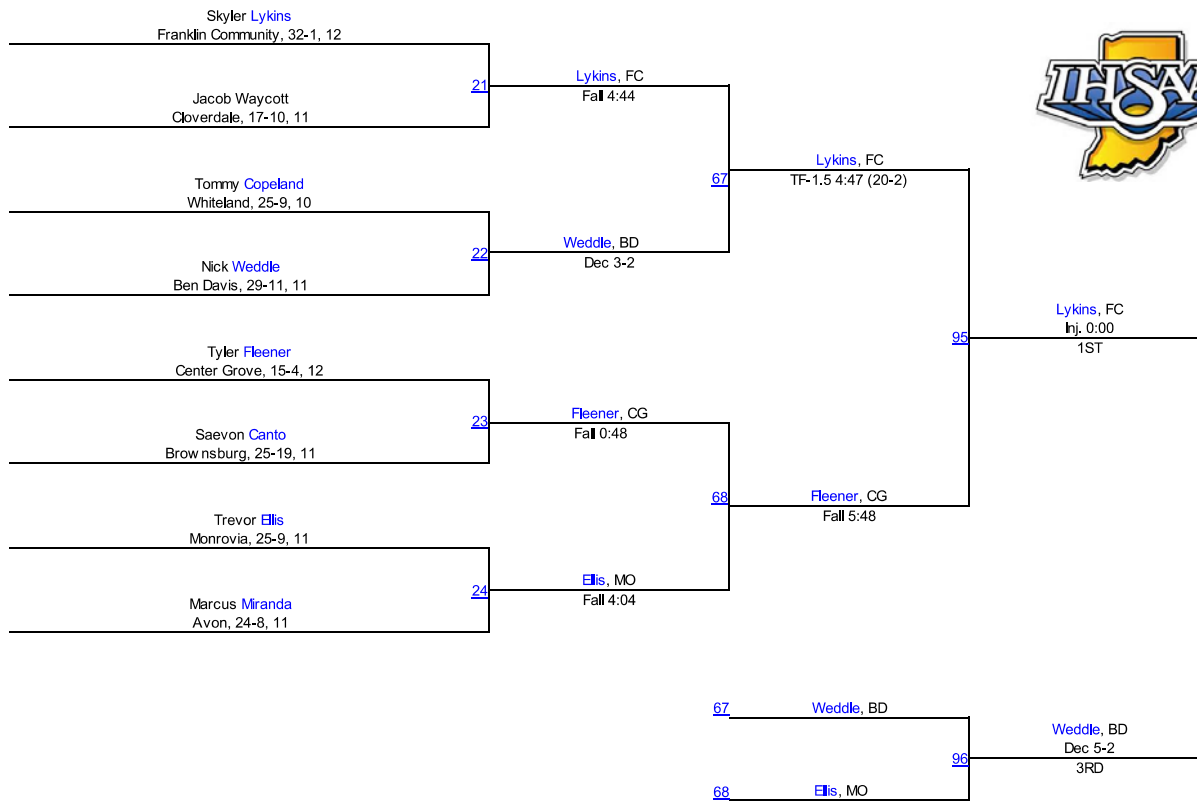

IHSAA Regional @ Mooresville

138