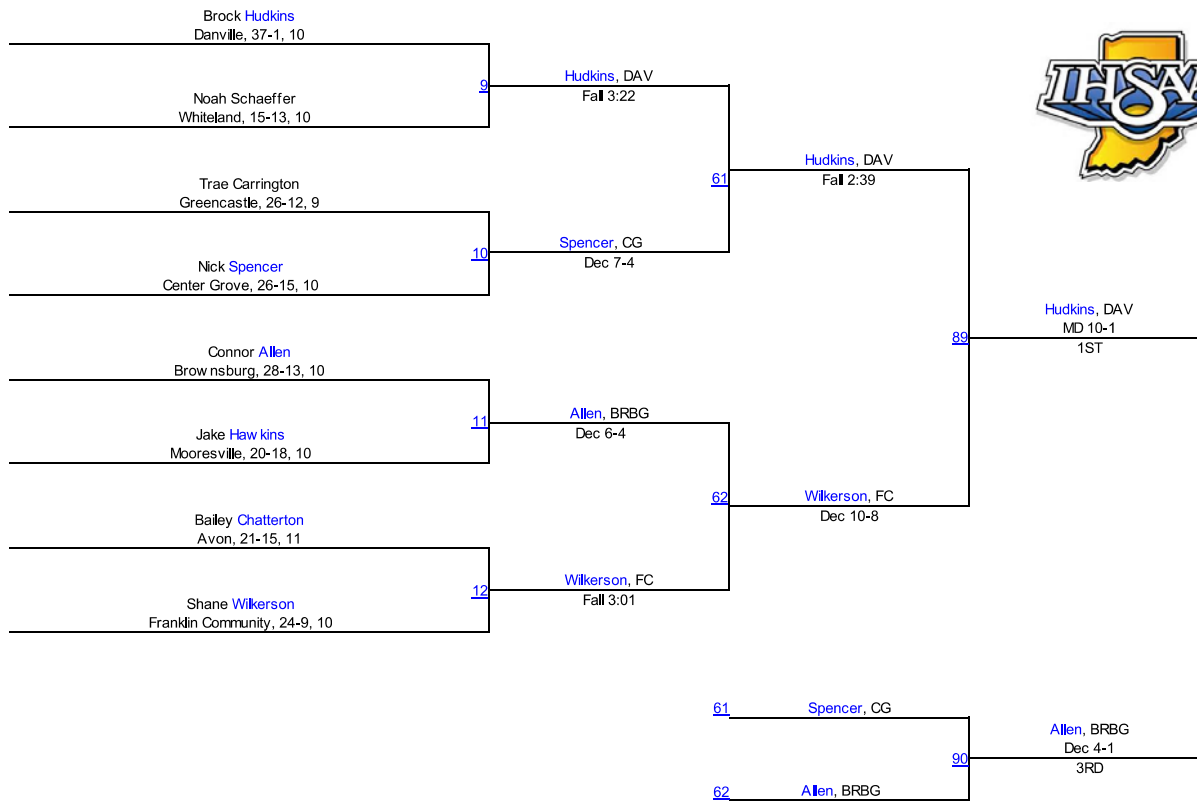

Team Scores

1.	Franklin Community	167.5
2.	Avon	133.0
3.	Mooreville	70.0
4.	Ben Davis	65.0
5.	Danville	58.0
6.	Martinsville	49.0
7.	Brownsburg	46.0
8.	Greenwood	36.0
9.	Center Grove	33.0
10.	Cascade	24.0
11.	Decatur Central	20.0
11.	Monrovia	20.0
13.	Plainfield	9.0
13.	South Putnam	9.0
15.	Indian Creek	6.0
16.	Cloverdale	0.0
16.	Greencastle	0.0
16.	North Putnam	0.0
16.	Tri-West	0.0
16.	Whiteland	0.0

IHSAA Regional @ Mooresville

106

IHSAA Regional @ Mooresville

113

IHSAA Regional @ Mooresville

120

IHSAA Regional @ Mooresville

126