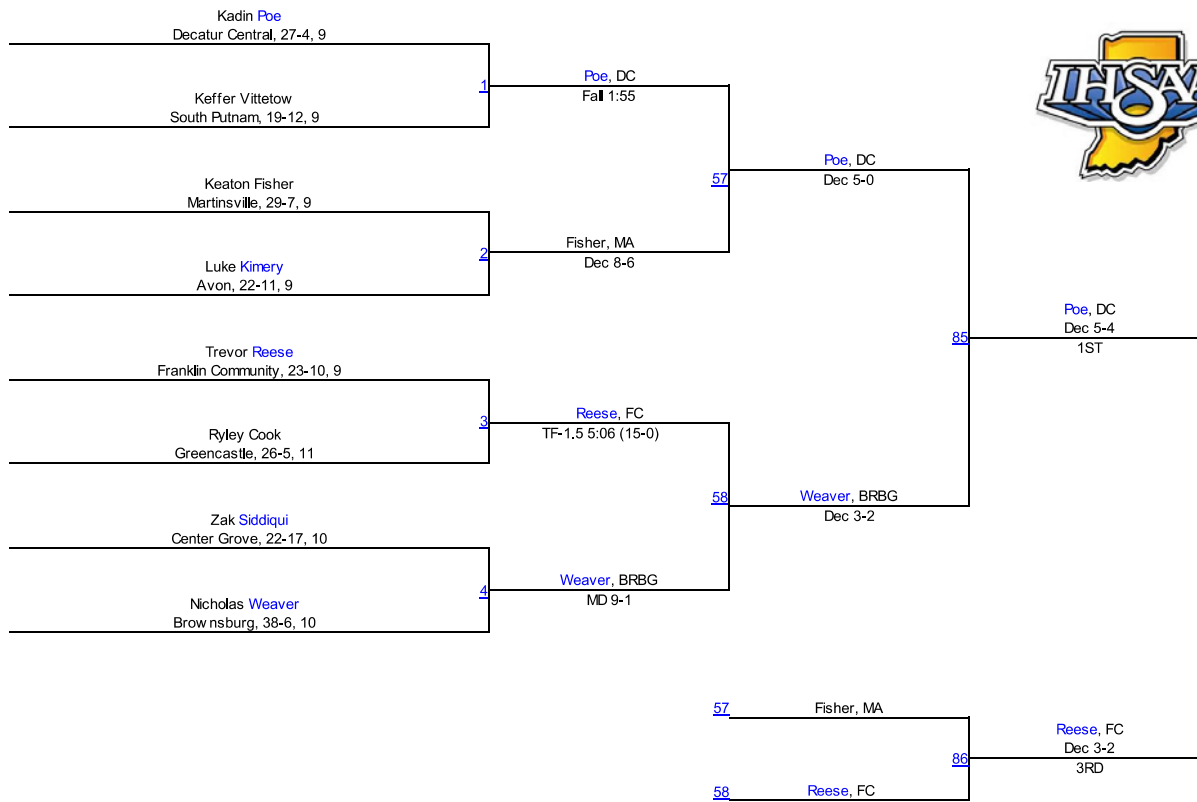

Team Scores

1.	Franklin Community	167.5
2.	Avon	133.0
3.	Mooreville	70.0
4.	Ben Davis	65.0
5.	Danville	58.0
6.	Martinsville	49.0
7.	Brownsburg	46.0
8.	Greenwood	36.0
9.	Center Grove	33.0
10.	Cascade	24.0
11.	Decatur Central	20.0
11.	Monrovia	20.0
13.	Plainfield	9.0
13.	South Putnam	9.0
15.	Indian Creek	6.0
16.	Cloverdale	0.0
16.	Greencastle	0.0
16.	North Putnam	0.0
16.	Tri-West	0.0
16.	Whiteland	0.0

IHSAA Regional @ Mooresville

106

IHSAA Regional @ Mooresville

113

IHSAA Regional @ Mooresville

120

IHSAA Regional @ Mooresville

126