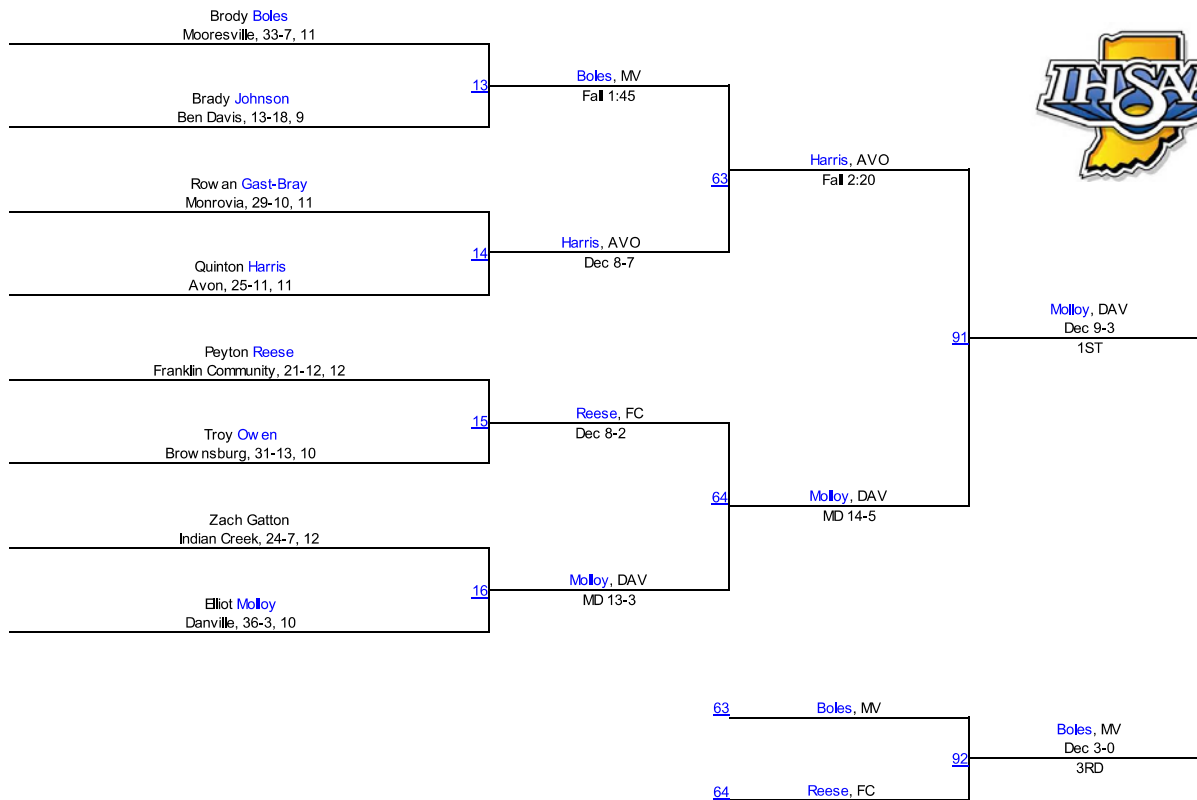

Team Scores

1.	Franklin Community	167.5
2.	Avon	133.0
3.	Mooreville	70.0
4.	Ben Davis	65.0
5.	Danville	58.0
6.	Martinsville	49.0
7.	Brownsburg	46.0
8.	Greenwood	36.0
9.	Center Grove	33.0
10.	Cascade	24.0
11.	Decatur Central	20.0
11.	Monrovia	20.0
13.	Plainfield	9.0
13.	South Putnam	9.0
15.	Indian Creek	6.0
16.	Cloverdale	0.0
16.	Greencastle	0.0
16.	North Putnam	0.0
16.	Tri-West	0.0
16.	Whiteland	0.0

IHSAA Regional @ Mooresville

106

IHSAA Regional @ Mooresville

113

IHSAA Regional @ Mooresville

120

IHSAA Regional @ Mooresville

126