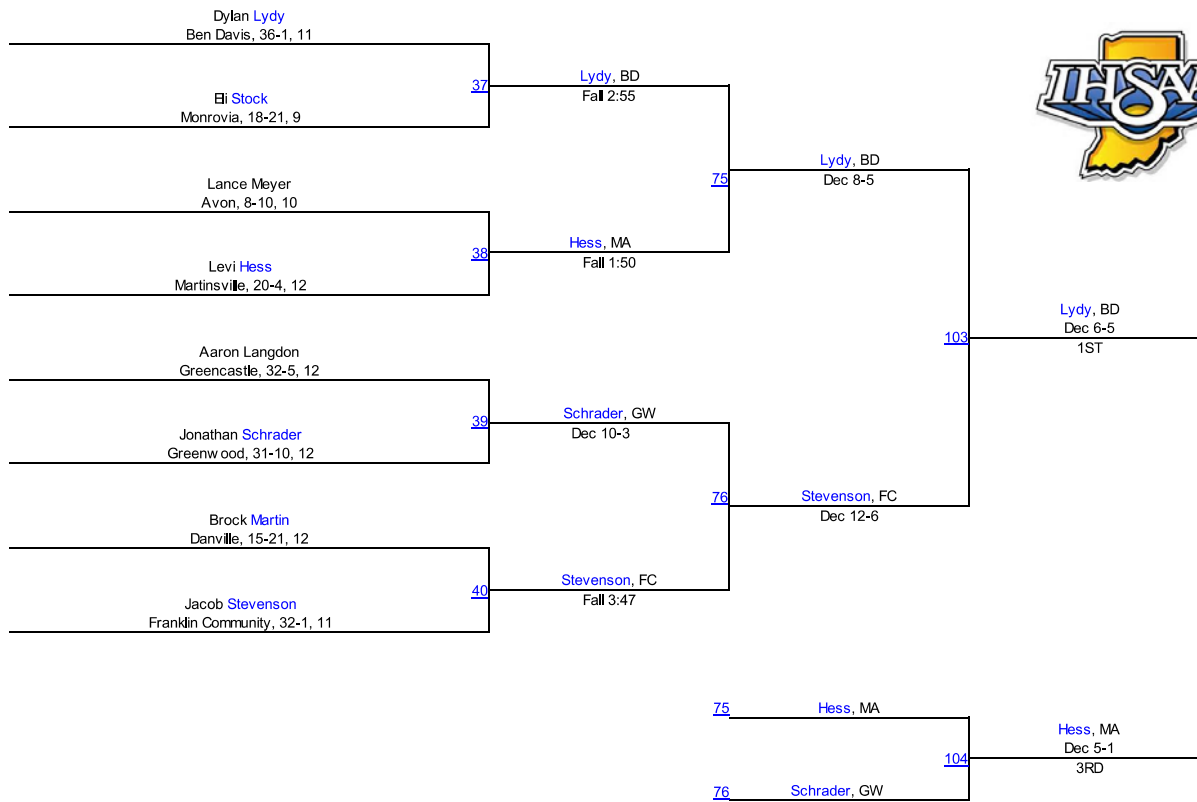

IHSAA Regional @ Mooresville

170