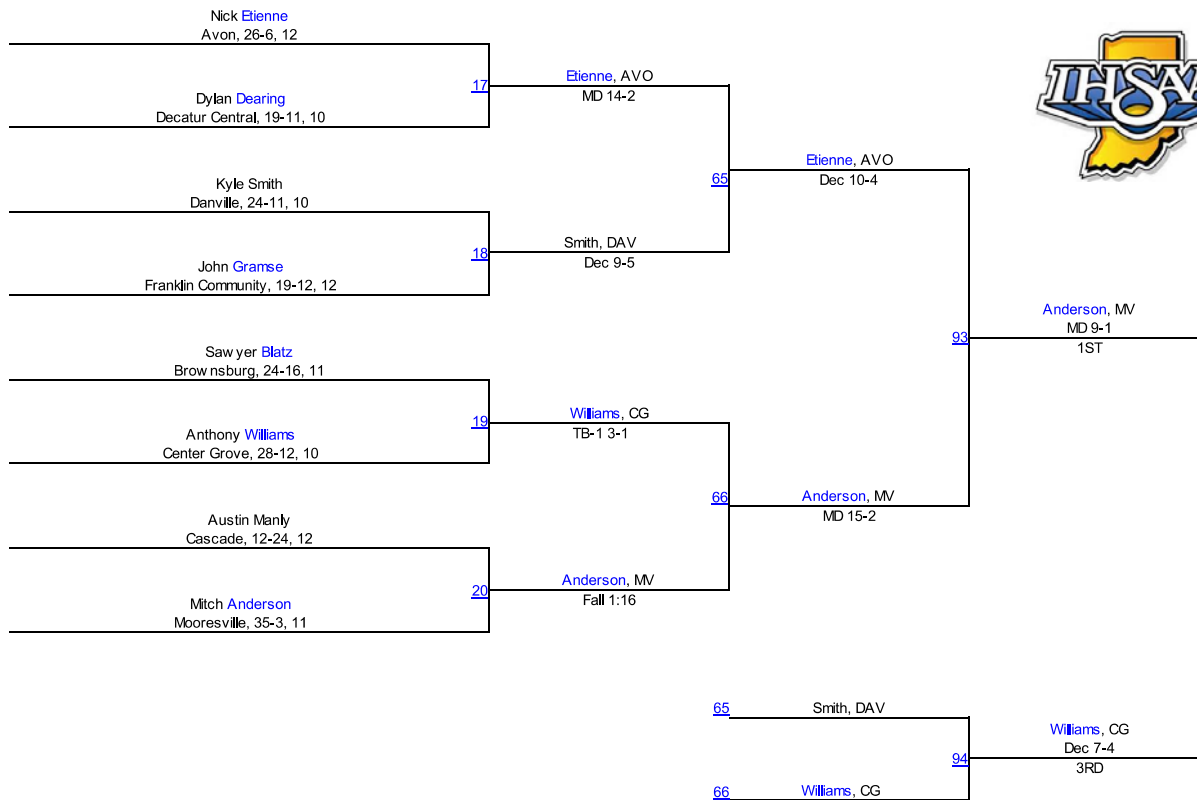

IHSAA Regional @ Mooresville

132