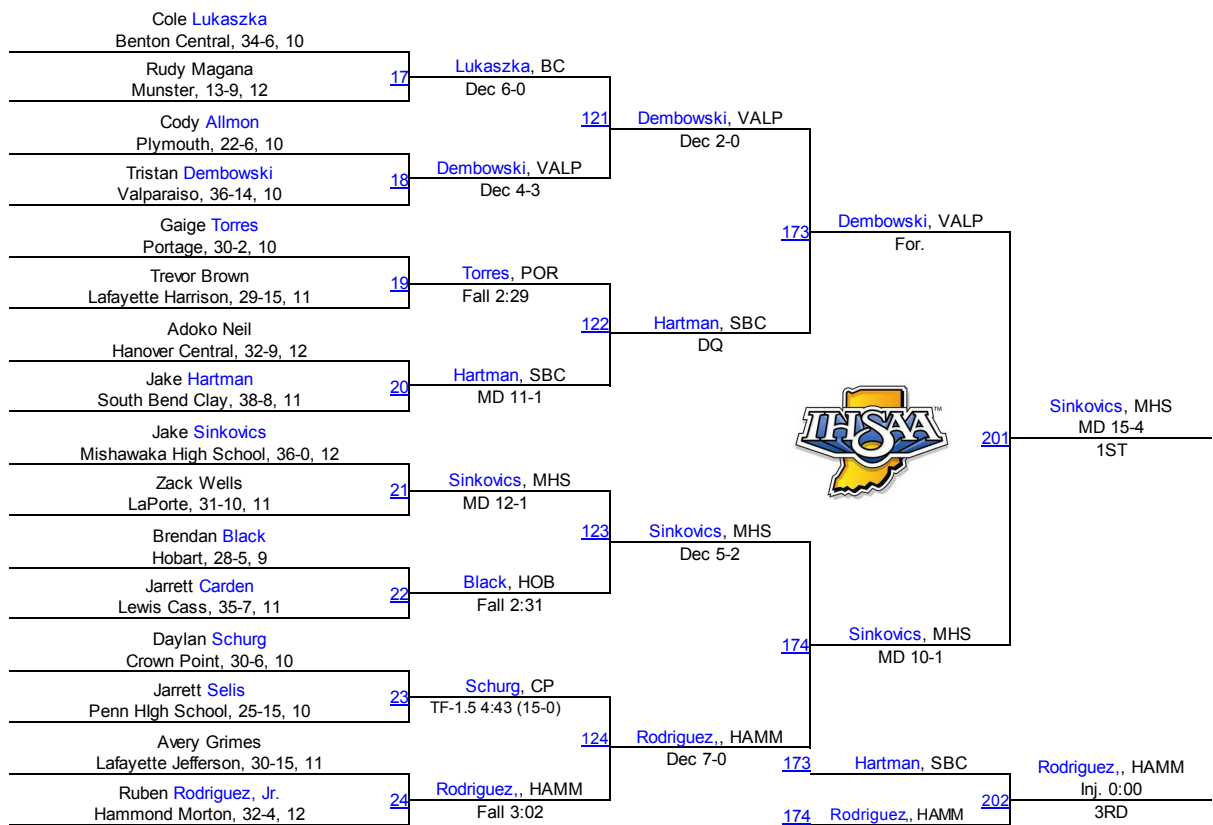

34. Plymouth	0.0
34. Rensselaer Central	0.0
34. River Forest	0.0
34. South Newton	0.0
34. Winamac	0.0

2014 IHSAA Semi State @ Merrillville

2014 IHSAA Semi State @ Merrillville

113

2014 IHSAA Semi State @ Merrillville

120

2014 IHSAA Semi State @ Merrillville

126

2014 IHSAA Semi State @ Merrillville

132

2014 IHSA Semi State @ Merrillville

138

2014 IHSAA Semi State @ Merrillville