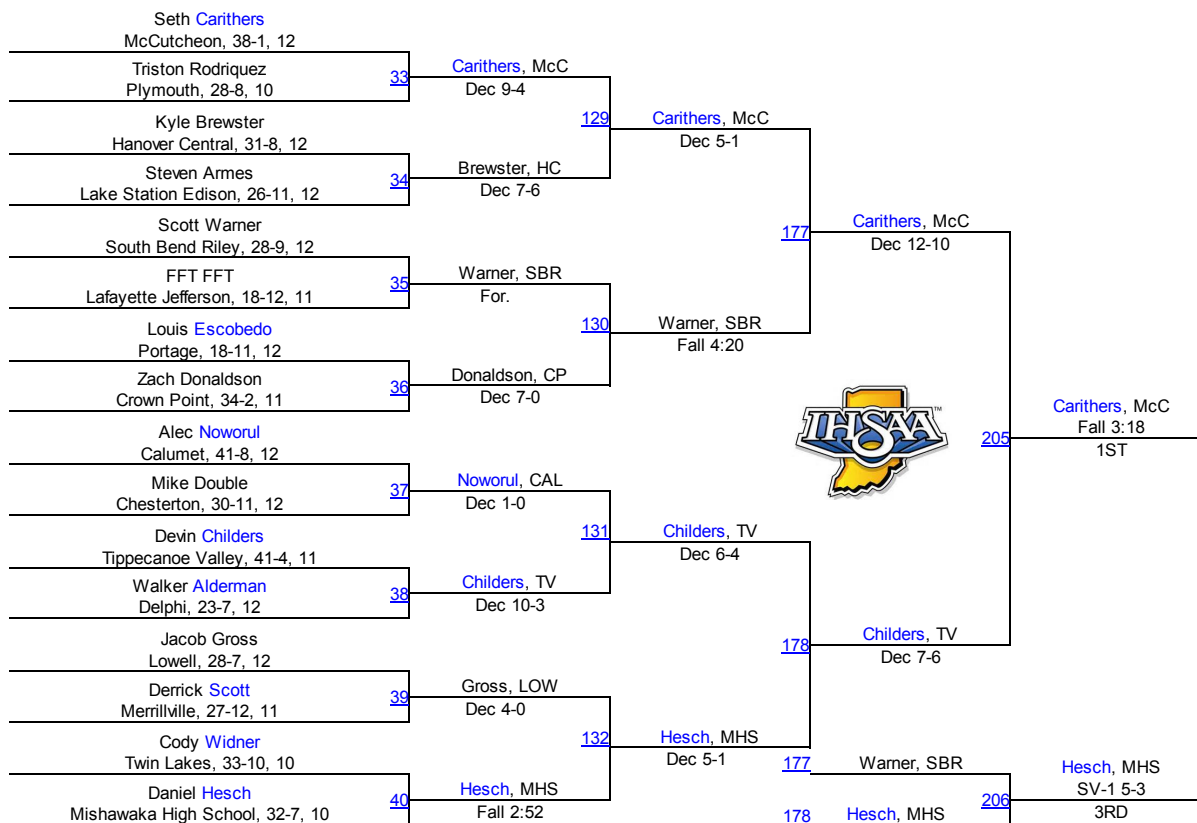

34. Plymouth	0.0
34. Rensselaer Central	0.0
34. River Forest	0.0
34. South Newton	0.0
34. Winamac	0.0

2014 IHSAA Semi State @ Merrillville

2014 IHSAA Semi State @ Merrillville

113

2014 IHSAA Semi State @ Merrillville

120

2014 IHSAA Semi State @ Merrillville

126

2014 IHSAA Semi State @ Merrillville

132

2014 IHSA Semi State @ Merrillville

138

2014 IHSAA Semi State @ Merrillville

145

2014 IHSAA Semi State @ Merrillville

152

2014 IHSAA Semi State @ Merrillville

160

2014 IHSAA Semi State @ Merrillville

170

2014 IHSAA Semi State @ Merrillville