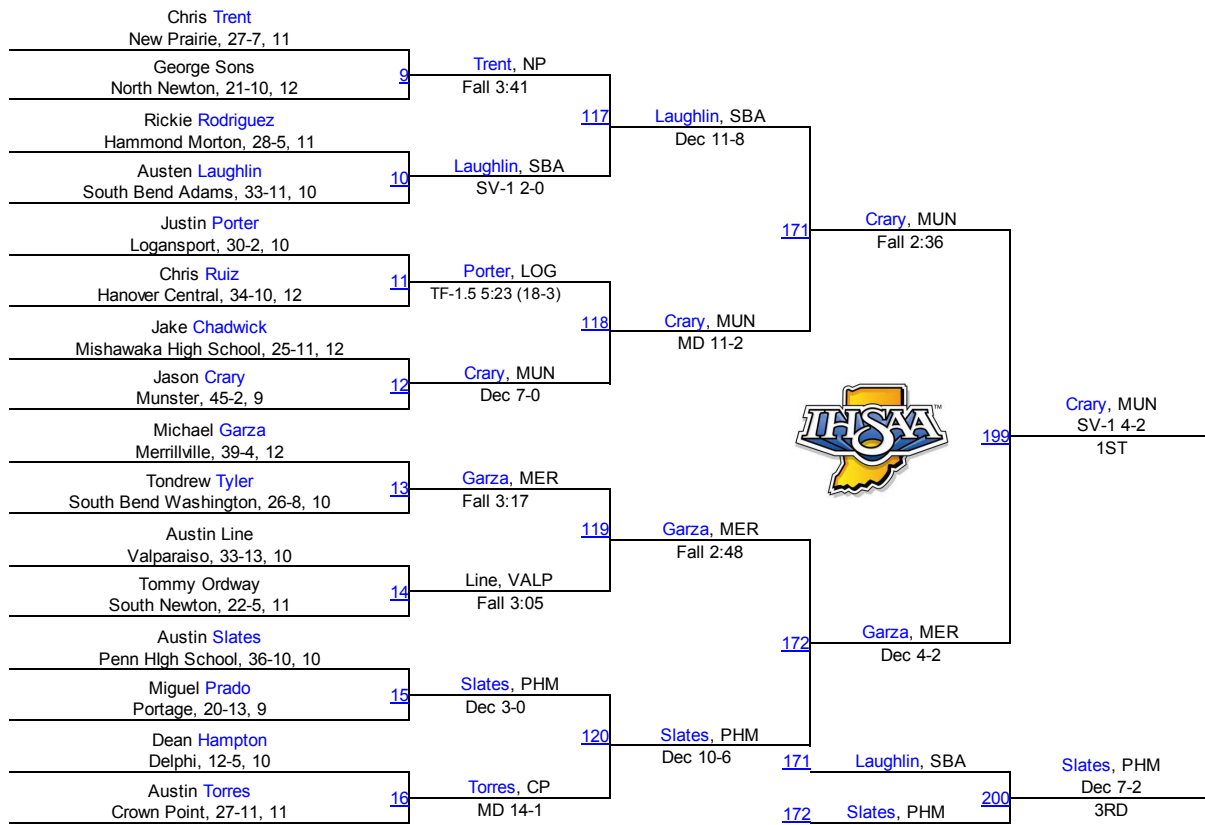

Team Scores

1.	Penn High School	125.0
2.	Merrillville	102.0
3.	Mishawaka High School	73.5
4.	Lowell	47.5
5.	Hanover Central	40.5
6.	Lake Central	32.5
7.	Crown Point	32.0
8.	Griffith	21.5
9.	Munster	21.0
10.	Lafayette Harrison	20.0
10.	McCutcheon	20.0
12.	St. Joseph High School	19.0
13.	South Bend Washington	16.0
13.	Valparaiso	16.0
13.	West Lafayette	16.0
16.	Tippecanoe Valley	14.0
17.	LaPorte	13.0
18.	Hammond Morton	11.0
18.	Kankakee Valley	11.0
20.	Culver Academies	10.0
21.	Delphi	9.0
22.	South Bend Clay	8.0
22.	South Bend Riley	8.0
24.	Andrean	6.0
24.	Bremen	6.0
24.	John Glenn	6.0
24.	New Prairie	6.0
24.	Portage	6.0
24.	Rochester	6.0
24.	South Bend Adams	6.0
24.	Twin Lakes	6.0
24.	Warsaw	6.0
24.	West Central	6.0
34.	Benton Central	0.0
34.	Calumet	0.0
34.	Carroll	0.0
34.	Chesterton	0.0
34.	East Chicago Central	0.0
34.	Frontier	0.0
34.	Hammond Clark	0.0
34.	Hobart	0.0
34.	Knox	0.0
34.	Lafayette Jefferson	0.0
34.	Lake Station Edison	0.0
34.	LaVille	0.0
34.	Lewis Cass	0.0
34.	Logansport	0.0
34.	Marian High School	0.0
34.	North Newton	0.0

34. Plymouth	0.0
34. Rensselaer Central	0.0
34. River Forest	0.0
34. South Newton	0.0
34. Winamac	0.0

2014 IHSAA Semi State @ Merrillville

2014 IHSAA Semi State @ Merrillville

113

2014 IHSAA Semi State @ Merrillville