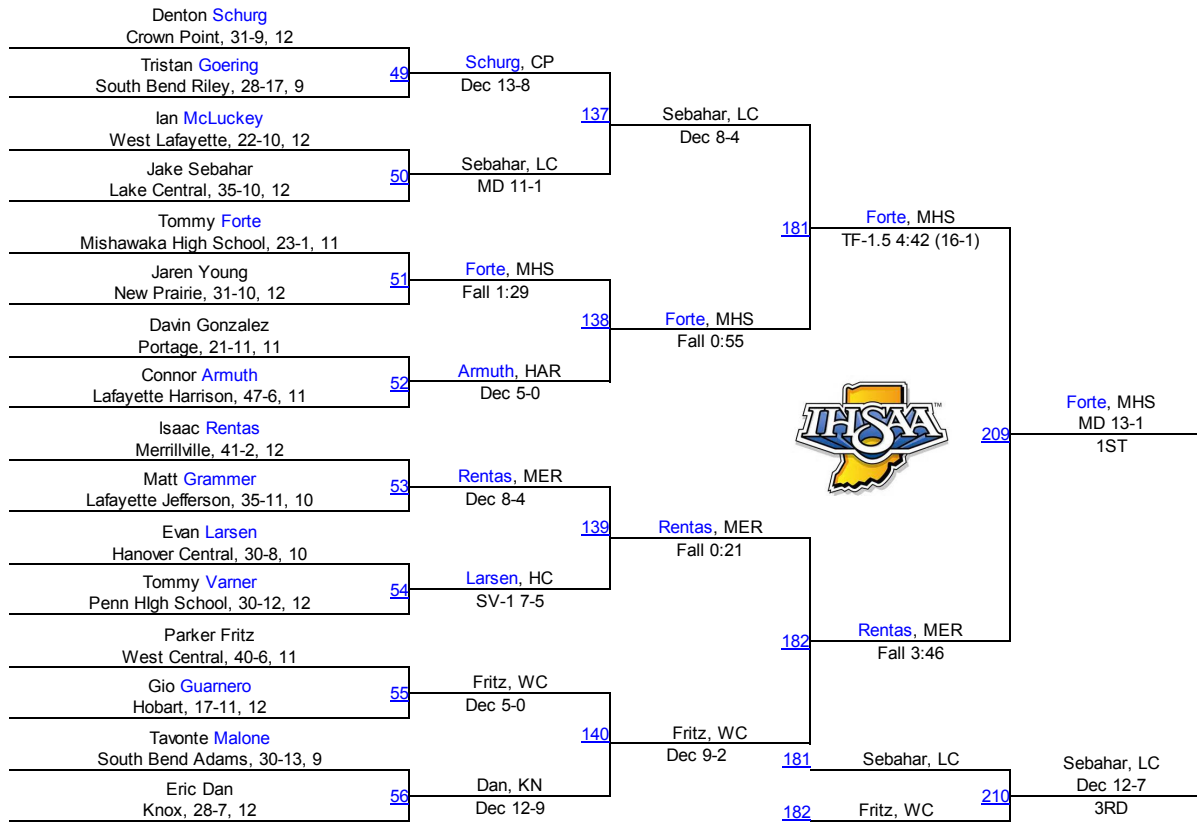

34. Plymouth	0.0
34. Rensselaer Central	0.0
34. River Forest	0.0
34. South Newton	0.0
34. Winamac	0.0

2014 IHSAA Semi State @ Merrillville

2014 IHSAA Semi State @ Merrillville

113

2014 IHSAA Semi State @ Merrillville

120

2014 IHSAA Semi State @ Merrillville

126

2014 IHSAA Semi State @ Merrillville

132

2014 IHSA Semi State @ Merrillville

138

2014 IHSAA Semi State @ Merrillville

145

2014 IHSAA Semi State @ Merrillville

152

2014 IHSAA Semi State @ Merrillville

160

2014 IHSAA Semi State @ Merrillville

170

2014 IHSAA Semi State @ Merrillville