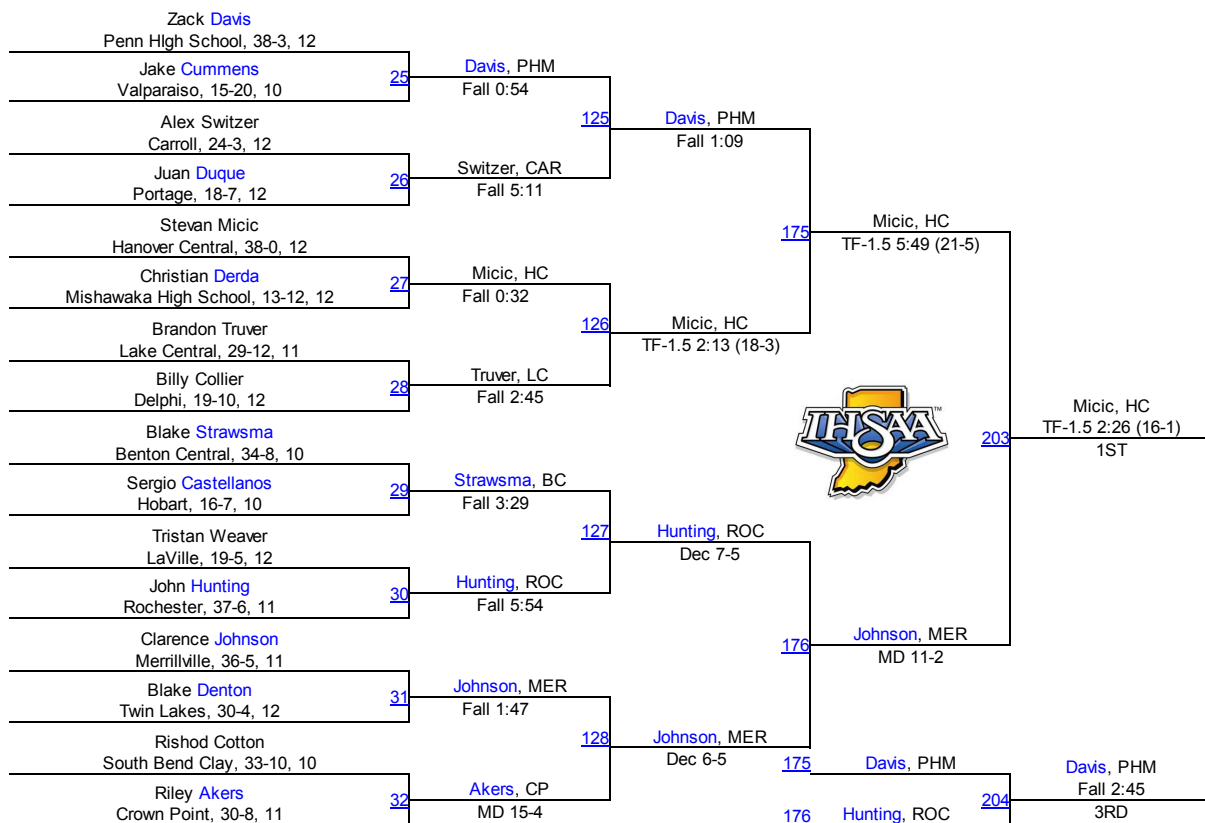

34. Plymouth	0.0
34. Rensselaer Central	0.0
34. River Forest	0.0
34. South Newton	0.0
34. Winamac	0.0

2014 IHSAA Semi State @ Merrillville

2014 IHSAA Semi State @ Merrillville

113

2014 IHSAA Semi State @ Merrillville

120

2014 IHSAA Semi State @ Merrillville

126

2014 IHSAA Semi State @ Merrillville

132

2014 IHSA Semi State @ Merrillville

138

2014 IHSAA Semi State @ Merrillville