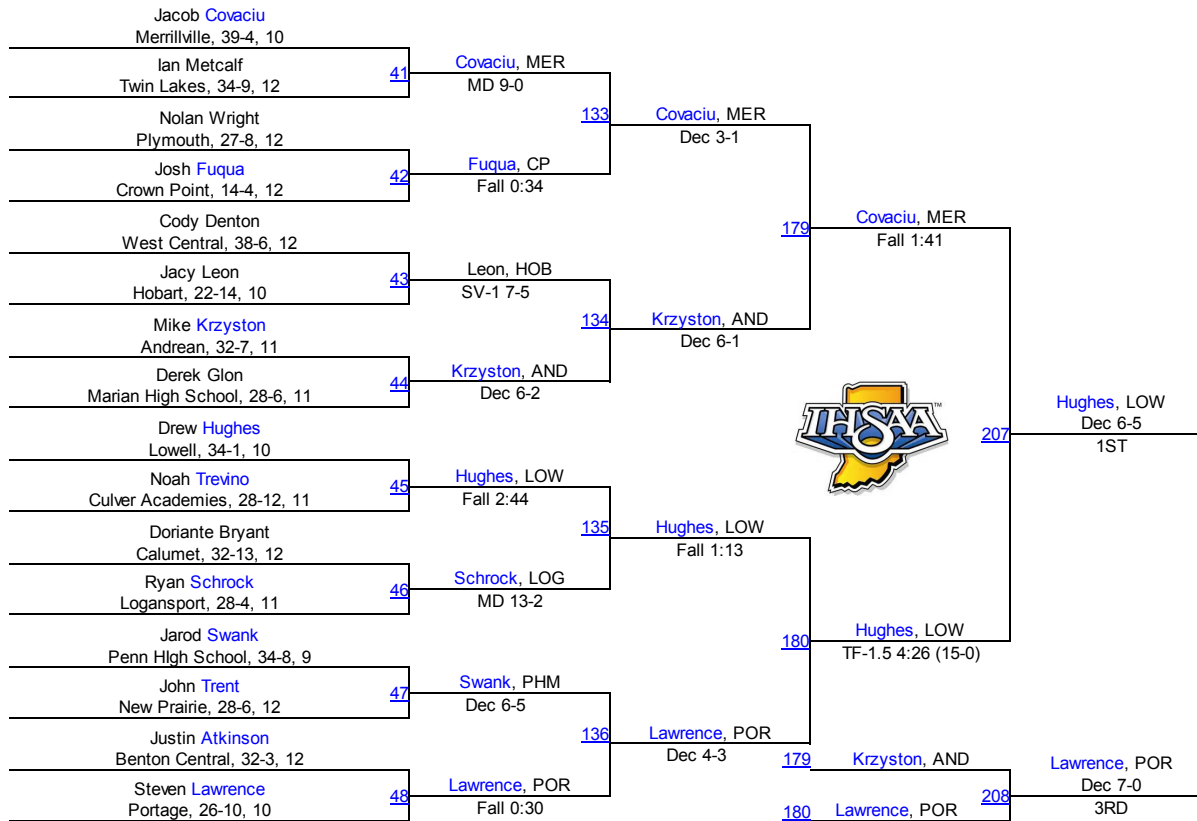

34. Plymouth	0.0
34. Rensselaer Central	0.0
34. River Forest	0.0
34. South Newton	0.0
34. Winamac	0.0

2014 IHSAA Semi State @ Merrillville

2014 IHSAA Semi State @ Merrillville

113

2014 IHSAA Semi State @ Merrillville

120

2014 IHSAA Semi State @ Merrillville

126

2014 IHSAA Semi State @ Merrillville

132

2014 IHSA Semi State @ Merrillville

138

2014 IHSAA Semi State @ Merrillville

145

2014 IHSAA Semi State @ Merrillville

152

2014 IHSAA Semi State @ Merrillville

160

2014 IHSAA Semi State @ Merrillville

170

2014 IHSAA Semi State @ Merrillville