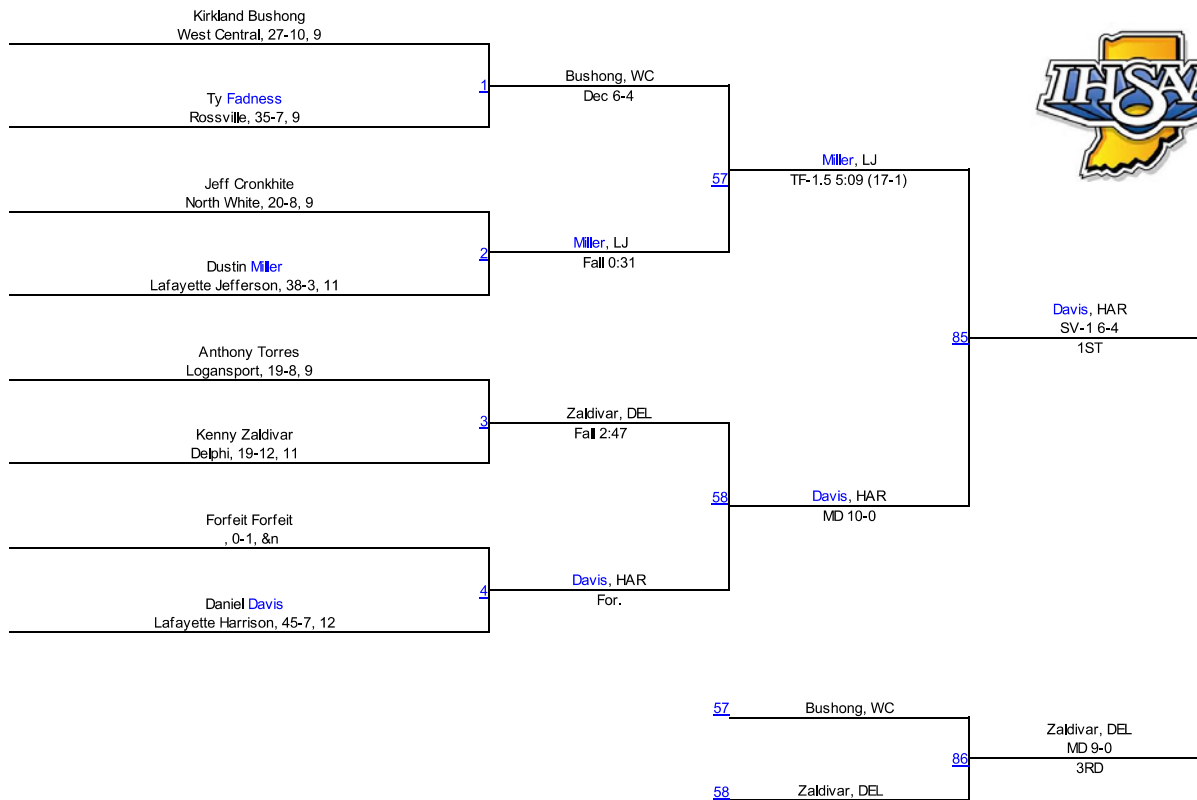

Team Scores

1.	Lafayette Harrison	128.0
2.	Delphi	102.5
3.	Twin Lakes	80.5
4.	West Lafayette	64.0
5.	Benton Central	62.0
6.	Lewis Cass	59.5
7.	West Central	57.5
8.	Lafayette Jefferson	48.5
9.	McCutcheon	42.0
10.	Logansport	36.0
11.	Rensselaer Central	23.0
12.	South Newton	16.0
13.	Winamac	15.0
14.	Carroll	13.0
15.	Frontier	9.0
16.	North Newton	8.0
17.	North White	0.0
17.	Pioneer	0.0
17.	Rossville	0.0

IHSAA Regional @ Logansport

106

IHSAA Regional @ Logansport

113

IHSAA Regional @ Logansport

120

IHSAA Regional @ Logansport

126