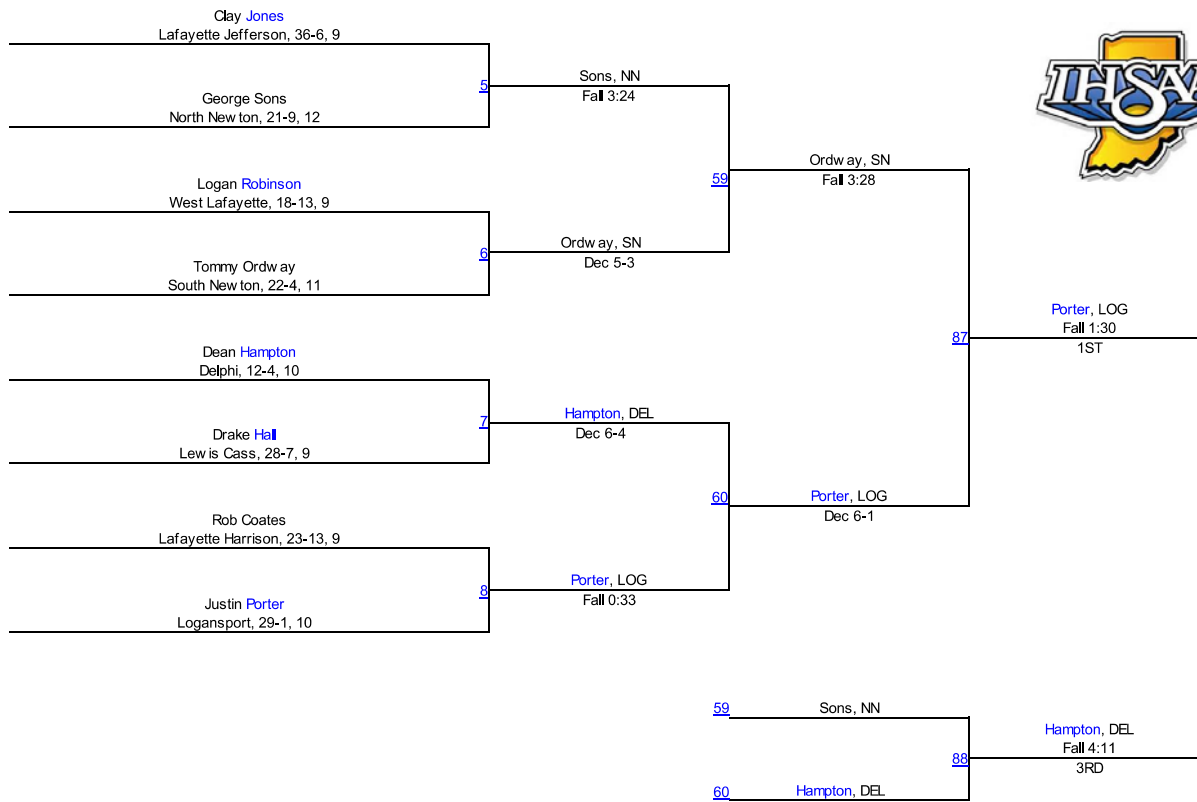

Team Scores

1.	Lafayette Harrison	128.0
2.	Delphi	102.5
3.	Twin Lakes	80.5
4.	West Lafayette	64.0
5.	Benton Central	62.0
6.	Lewis Cass	59.5
7.	West Central	57.5
8.	Lafayette Jefferson	48.5
9.	McCutcheon	42.0
10.	Logansport	36.0
11.	Rensselaer Central	23.0
12.	South Newton	16.0
13.	Winamac	15.0
14.	Carroll	13.0
15.	Frontier	9.0
16.	North Newton	8.0
17.	North White	0.0
17.	Pioneer	0.0
17.	Rossville	0.0

IHSAA Regional @ Logansport

106

IHSAA Regional @ Logansport

113

IHSAA Regional @ Logansport

120

IHSAA Regional @ Logansport

126