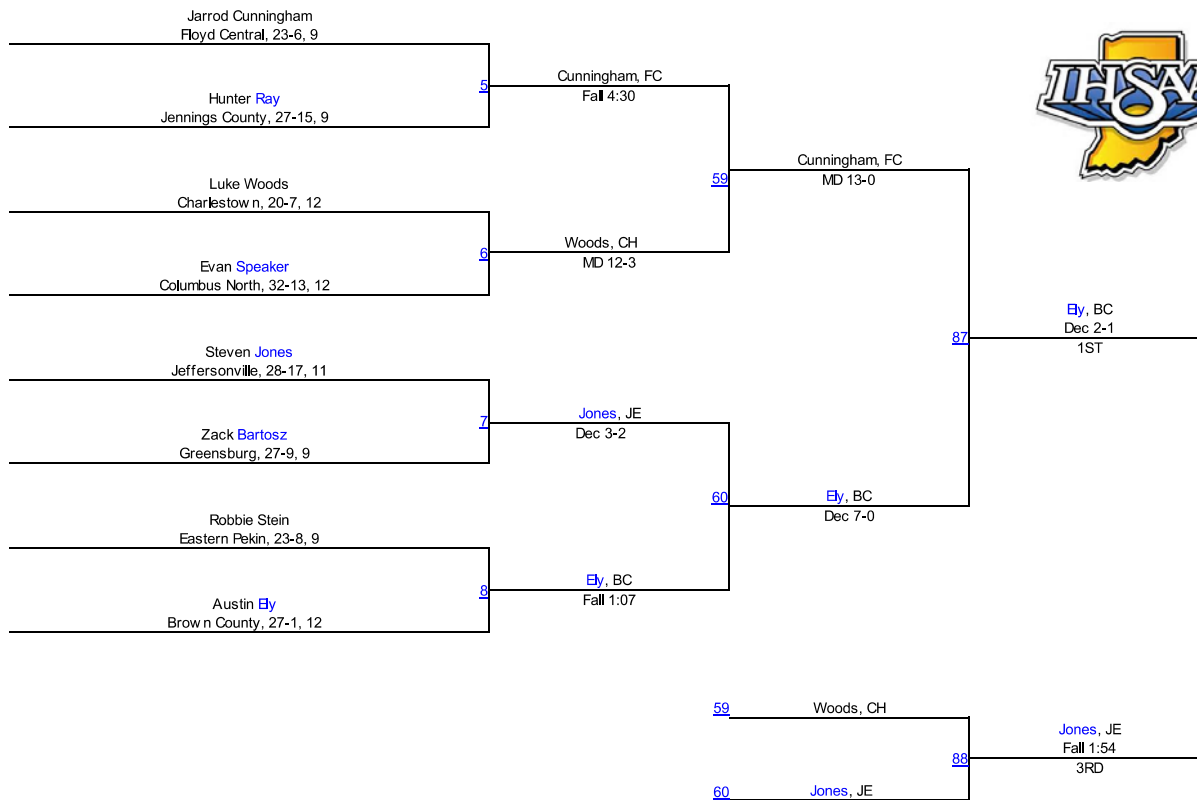

IHSAA Regional @ Jeffersonville

113