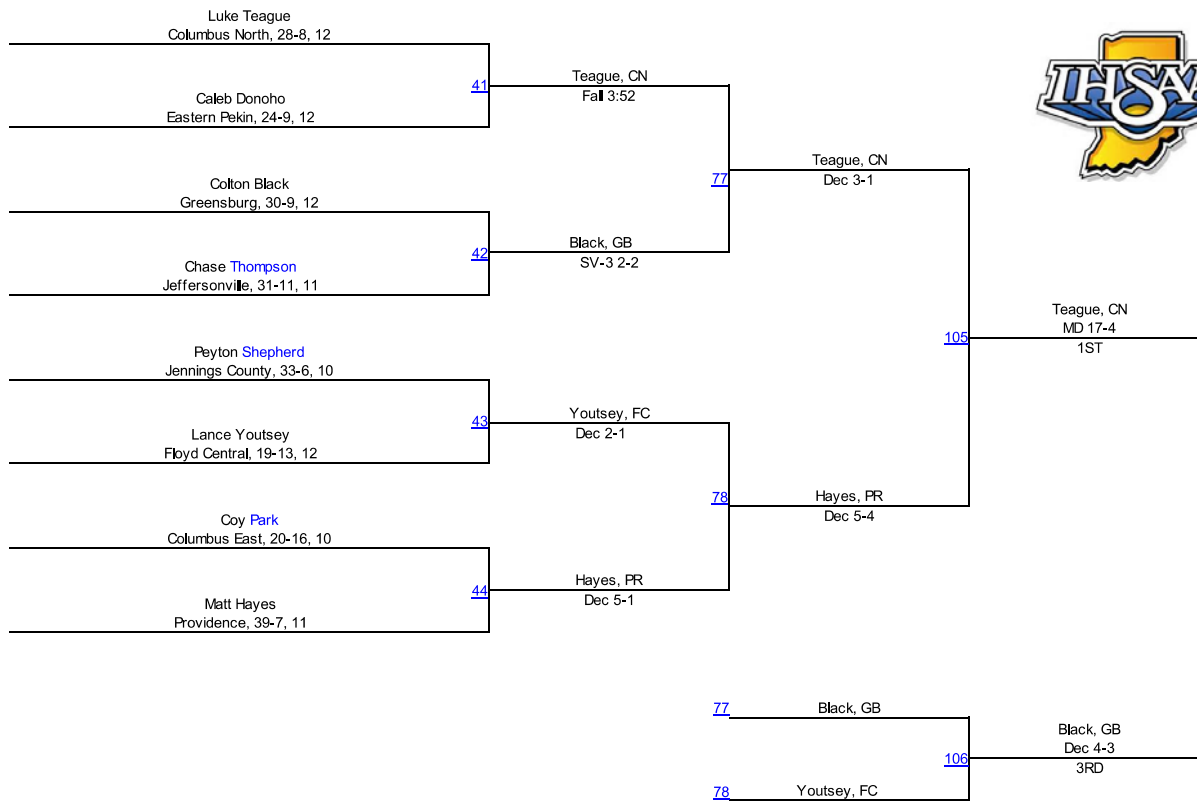

IHSAA Regional @ Jeffersonville

182