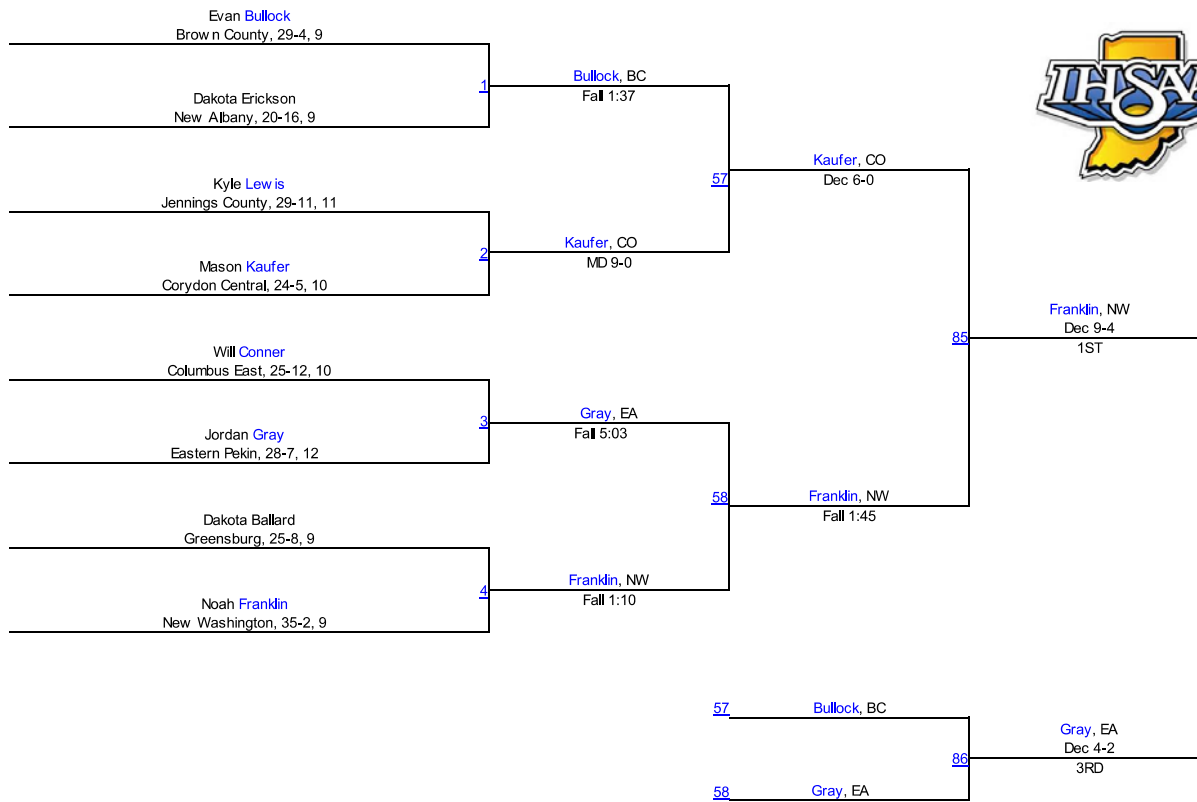

Team Scores

1.	Madison Consolidated	86.0
2.	Floyd Central	84.0
3.	Greensburg	74.0
4.	Jennings County	71.0
5.	Columbus North	59.0
6.	New Washington	56.0
7.	Corydon Central	55.0
8.	Jeffersonville	52.0
9.	Charlestown	47.0
10.	Brown County	46.0
11.	Columbus East	41.0
12.	New Albany	29.0
13.	Seymour	20.0
14.	Scottsburg	18.0
15.	Southwestern	17.0
16.	Providence	14.0
17.	Eastern Pekin	11.0
18.	Christian Academy of Indiana	0.0

IHSAA Regional @ Jeffersonville

106