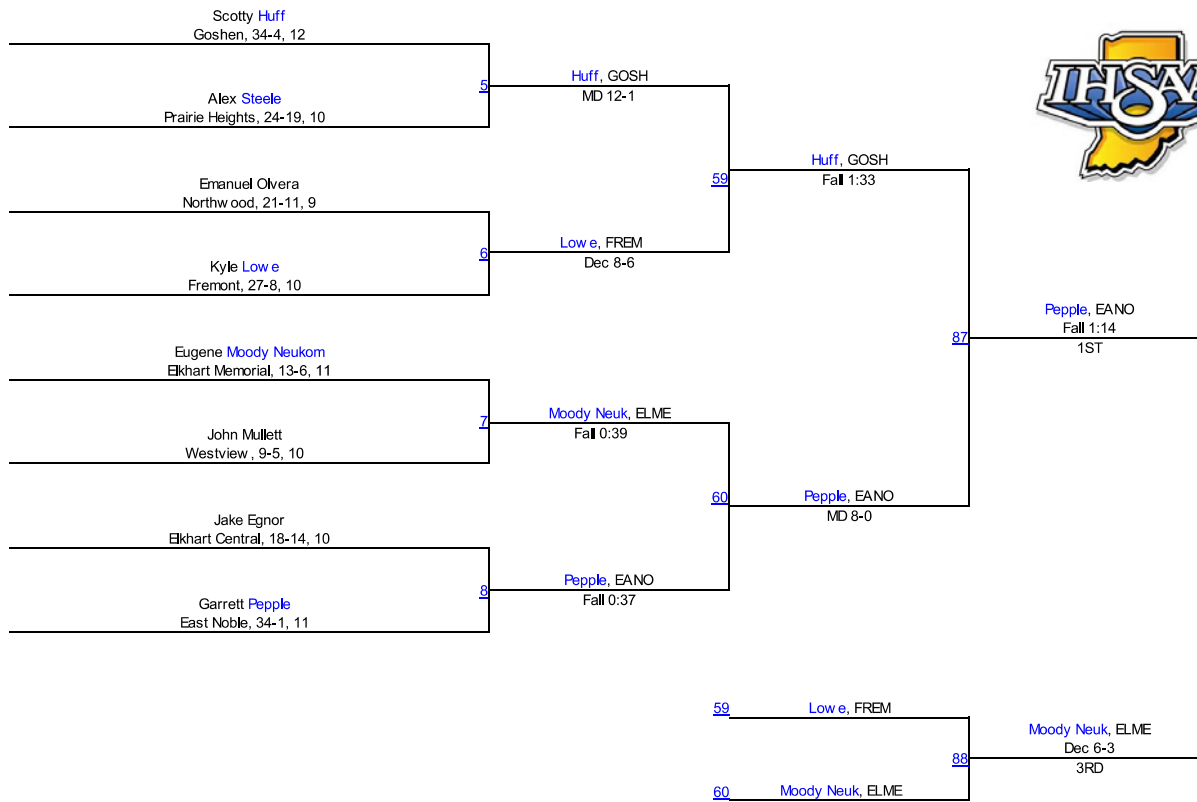

Team Scores

1.	Elkhart Memorial	124.0
2.	East Noble	121.0
3.	Goshen	92.0
4.	Fremont	61.0
5.	Angola	52.0
6.	Fairfield	50.5
7.	Dekalb	39.0
8.	Jimtown	36.0
9.	Elkhart Central	34.0
10.	West Noble	32.0
11.	Central Noble	31.0
12.	Lakeland	24.0
13.	Westview	22.0
14.	Prairie Heights	21.0
15.	Northridge	15.0
16.	Concord	10.5
17.	Northwood	0.0

IHSAA Regional @ Goshen

106

IHSAA Regional @ Goshen

113

IHSAA Regional @ Goshen

120

IHSAA Regional @ Goshen

126