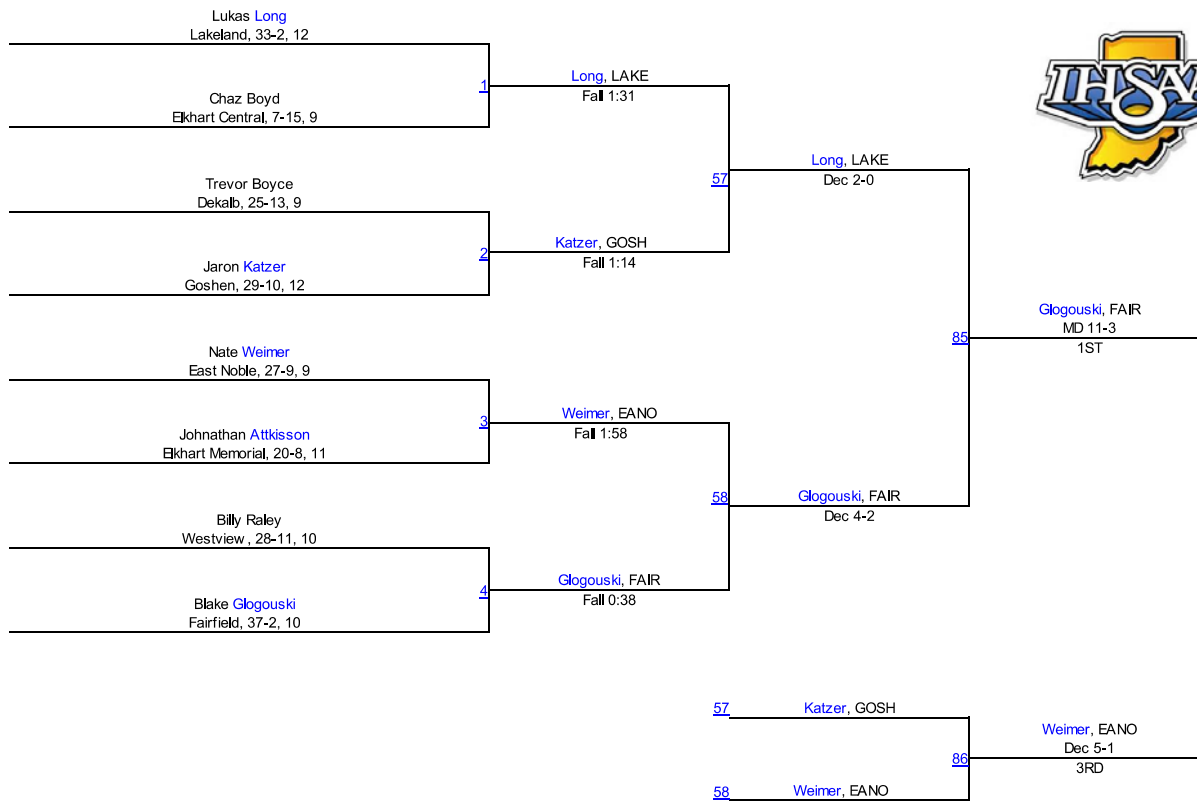

Team Scores

1.	Elkhart Memorial	124.0
2.	East Noble	121.0
3.	Goshen	92.0
4.	Fremont	61.0
5.	Angola	52.0
6.	Fairfield	50.5
7.	Dekalb	39.0
8.	Jimtown	36.0
9.	Elkhart Central	34.0
10.	West Noble	32.0
11.	Central Noble	31.0
12.	Lakeland	24.0
13.	Westview	22.0
14.	Prairie Heights	21.0
15.	Northridge	15.0
16.	Concord	10.5
17.	Northwood	0.0

IHSAA Regional @ Goshen

106

IHSAA Regional @ Goshen

113

IHSAA Regional @ Goshen

120

IHSAA Regional @ Goshen

126