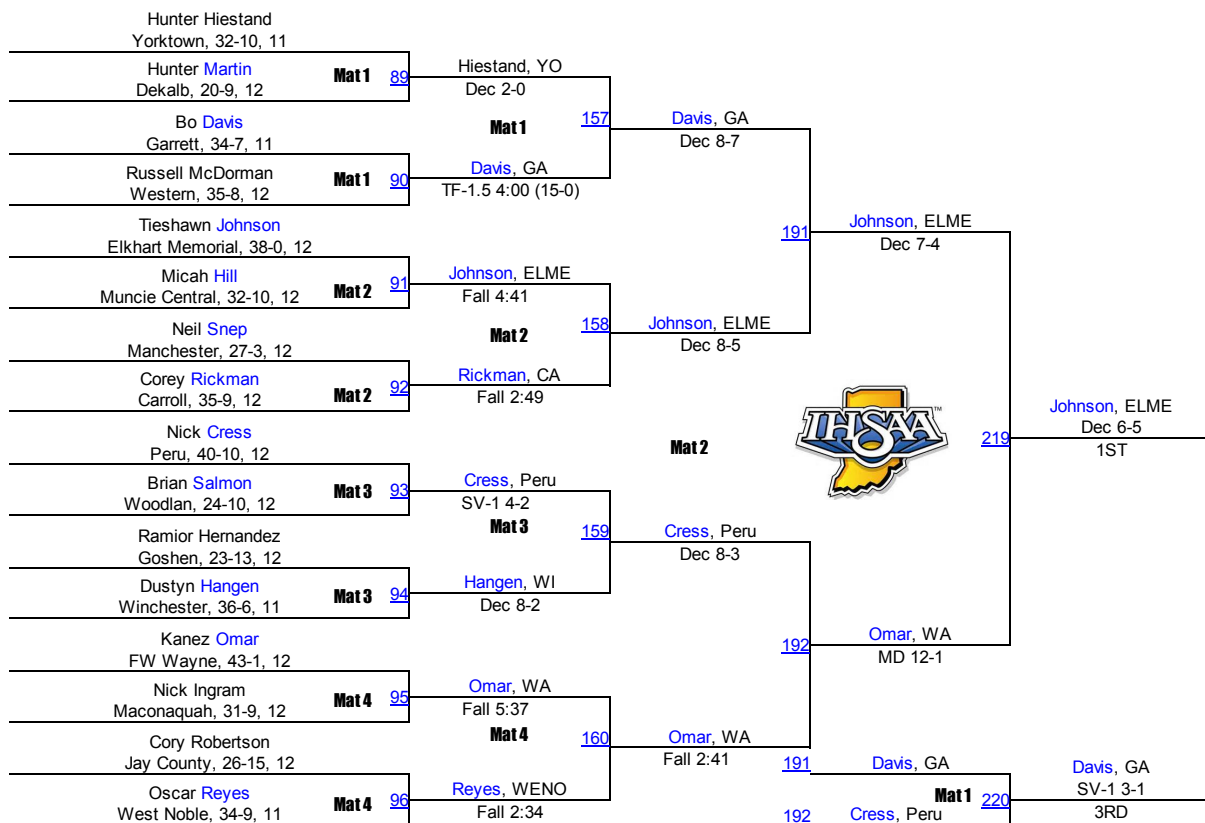

132

2014 IHSAA Semi-State @ Fort Wayne

2014 IHSAA Semi-State @ Fort Wayne

145

2014 IHSAA Semi-State @ Fort Wayne

152

2014 IHSAA Semi-State @ Fort Wayne

160

2014 IHSAA Semi-State @ Fort Wayne

170

2014 IHSAA Semi-State @ Fort Wayne

182

2014 IHSAA Semi-State @ Fort Wayne

195

2014 IHSAA Semi-State @ Fort Wayne

220

2014 IHSAA Semi-State @ Fort Wayne

285