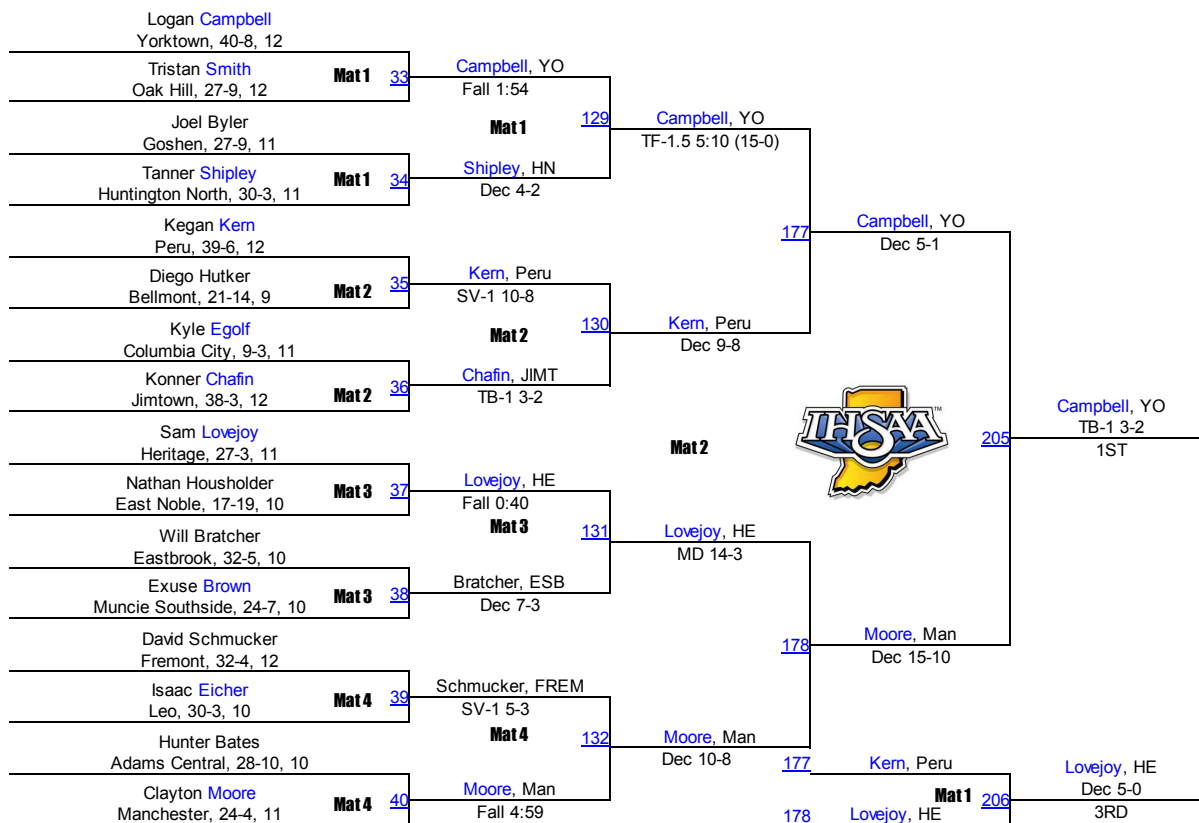

33. North Miami	0.0
33. North Side	0.0
33. Northfield	0.0
33. Northwestern	0.0
33. Norwell	0.0
33. Prairie Heights	0.0
33. South Adams	0.0
33. Southern Wells	0.0
33. Taylor	0.0
33. Union City	0.0
33. Wapahani	0.0
33. Wes-Del	0.0
33. West Noble	0.0
33. Westview	0.0
33. Whitko	0.0
33. Winchester	0.0
33. Woodlan	0.0

2014 IHSAA Semi-State @ Fort Wayne

2014 IHSAA Semi-State @ Fort Wayne

113

2014 IHSAA Semi-State @ Fort Wayne

120

2014 IHSAA Semi-State @ Fort Wayne

126

2014 IHSAA Semi-State @ Fort Wayne

132

2014 IHSAA Semi-State @ Fort Wayne

2014 IHSAA Semi-State @ Fort Wayne

145

2014 IHSAA Semi-State @ Fort Wayne

152

2014 IHSAA Semi-State @ Fort Wayne

160