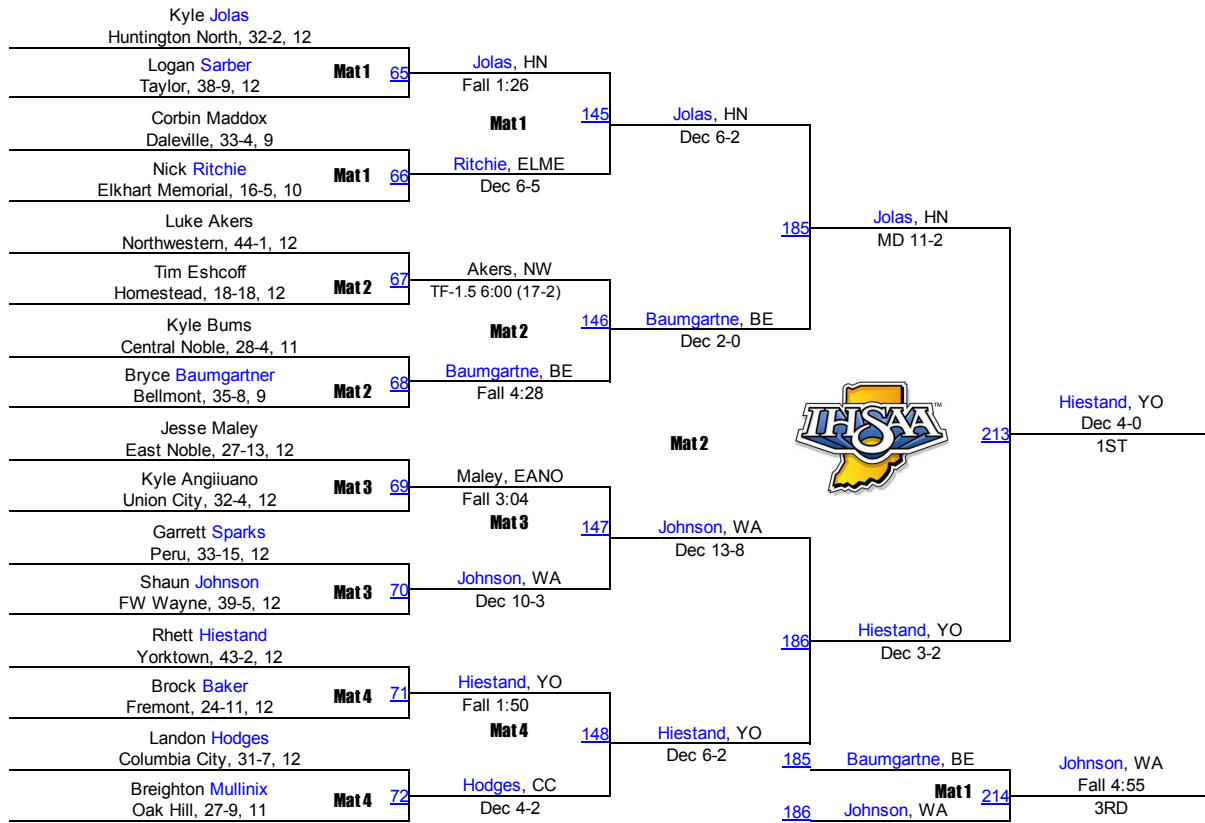

2014 IHSAA Semi-State @ Fort Wayne

2014 IHSAA Semi-State @ Fort Wayne

113

2014 IHSAA Semi-State @ Fort Wayne

120

2014 IHSAA Semi-State @ Fort Wayne

126

2014 IHSAA Semi-State @ Fort Wayne

132

2014 IHSAA Semi-State @ Fort Wayne

2014 IHSAA Semi-State @ Fort Wayne

145

2014 IHSAA Semi-State @ Fort Wayne

152

2014 IHSAA Semi-State @ Fort Wayne

160