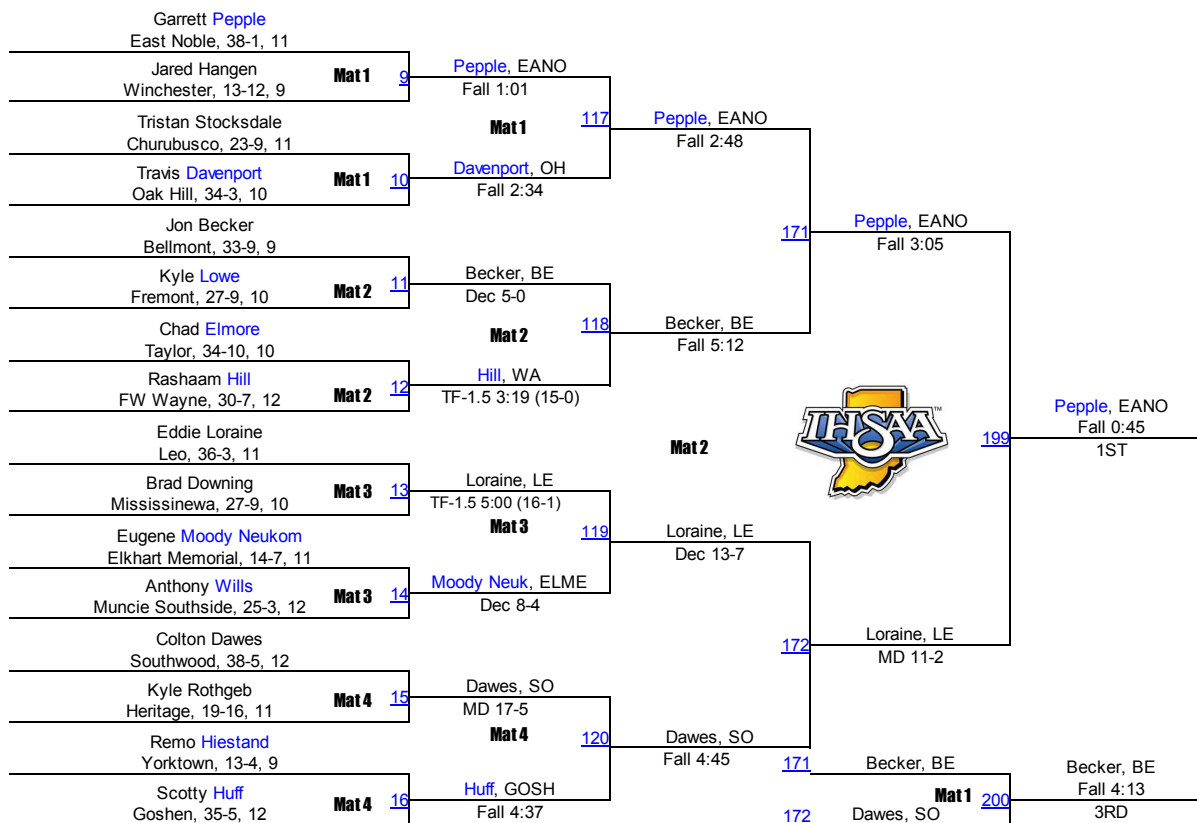

2014 IHSAA Semi-State @ Fort Wayne

113