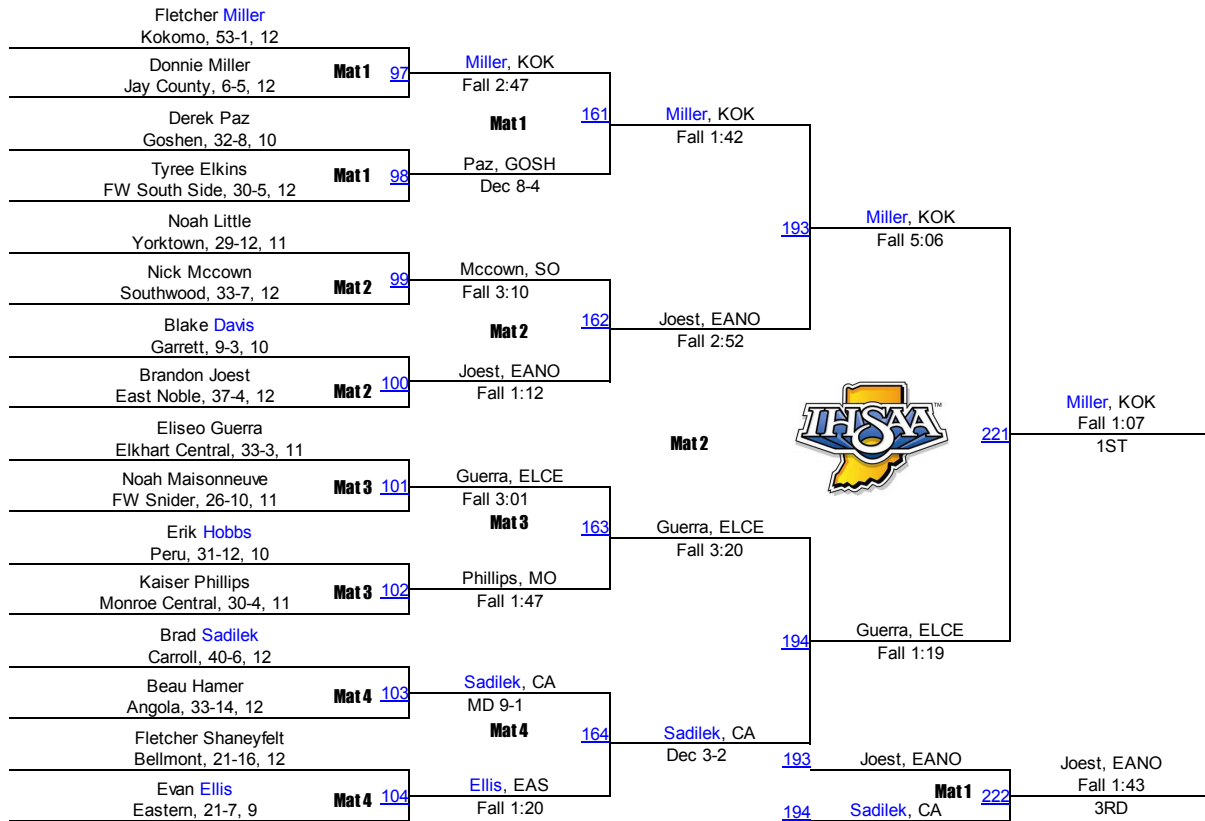

132

2014 IHSAA Semi-State @ Fort Wayne

2014 IHSAA Semi-State @ Fort Wayne

145

2014 IHSAA Semi-State @ Fort Wayne

152

2014 IHSAA Semi-State @ Fort Wayne

160

2014 IHSAA Semi-State @ Fort Wayne

170

2014 IHSAA Semi-State @ Fort Wayne

182

2014 IHSAA Semi-State @ Fort Wayne

195

2014 IHSAA Semi-State @ Fort Wayne

220