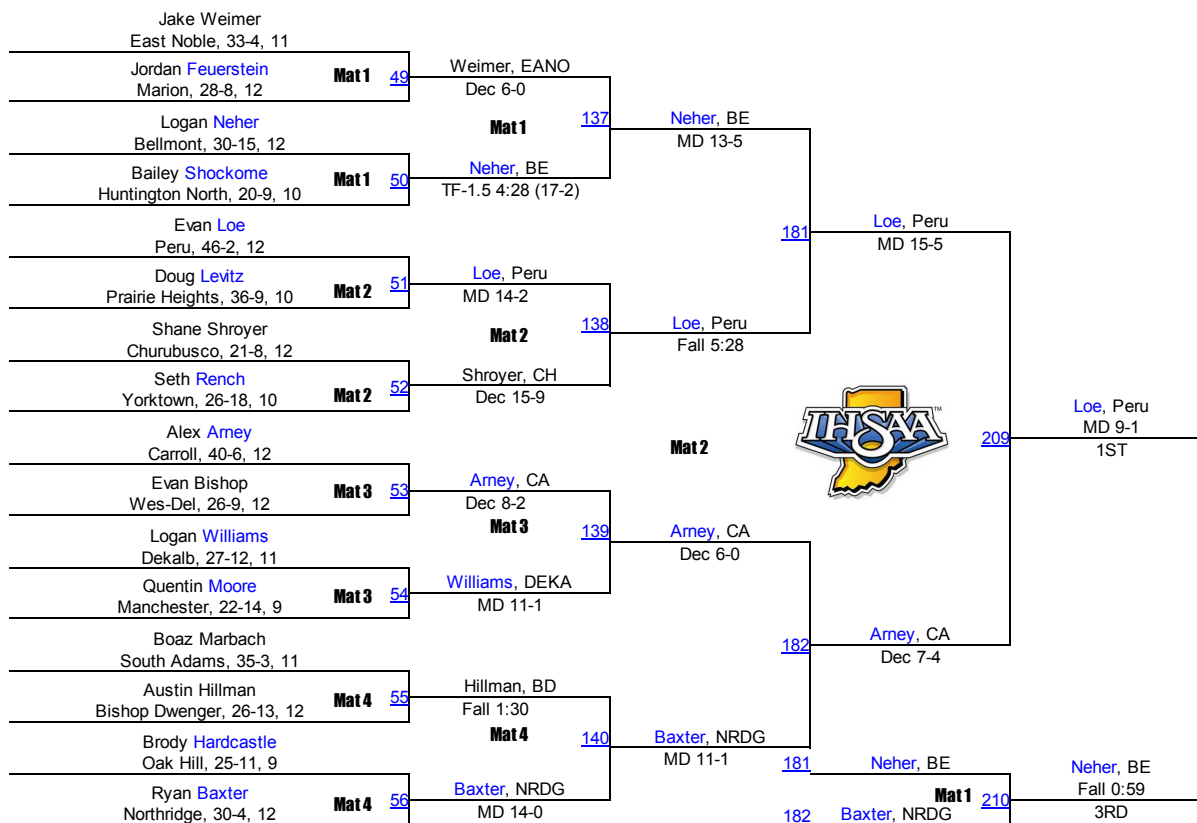

33. North Miami	0.0
33. North Side	0.0
33. Northfield	0.0
33. Northwestern	0.0
33. Norwell	0.0
33. Prairie Heights	0.0
33. South Adams	0.0
33. Southern Wells	0.0
33. Taylor	0.0
33. Union City	0.0
33. Wapahani	0.0
33. Wes-Del	0.0
33. West Noble	0.0
33. Westview	0.0
33. Whitko	0.0
33. Winchester	0.0
33. Woodlan	0.0

2014 IHSAA Semi-State @ Fort Wayne

2014 IHSAA Semi-State @ Fort Wayne

113

2014 IHSAA Semi-State @ Fort Wayne

120

2014 IHSAA Semi-State @ Fort Wayne

126

2014 IHSAA Semi-State @ Fort Wayne

132

2014 IHSAA Semi-State @ Fort Wayne

2014 IHSAA Semi-State @ Fort Wayne

145

2014 IHSAA Semi-State @ Fort Wayne

152

2014 IHSAA Semi-State @ Fort Wayne

160