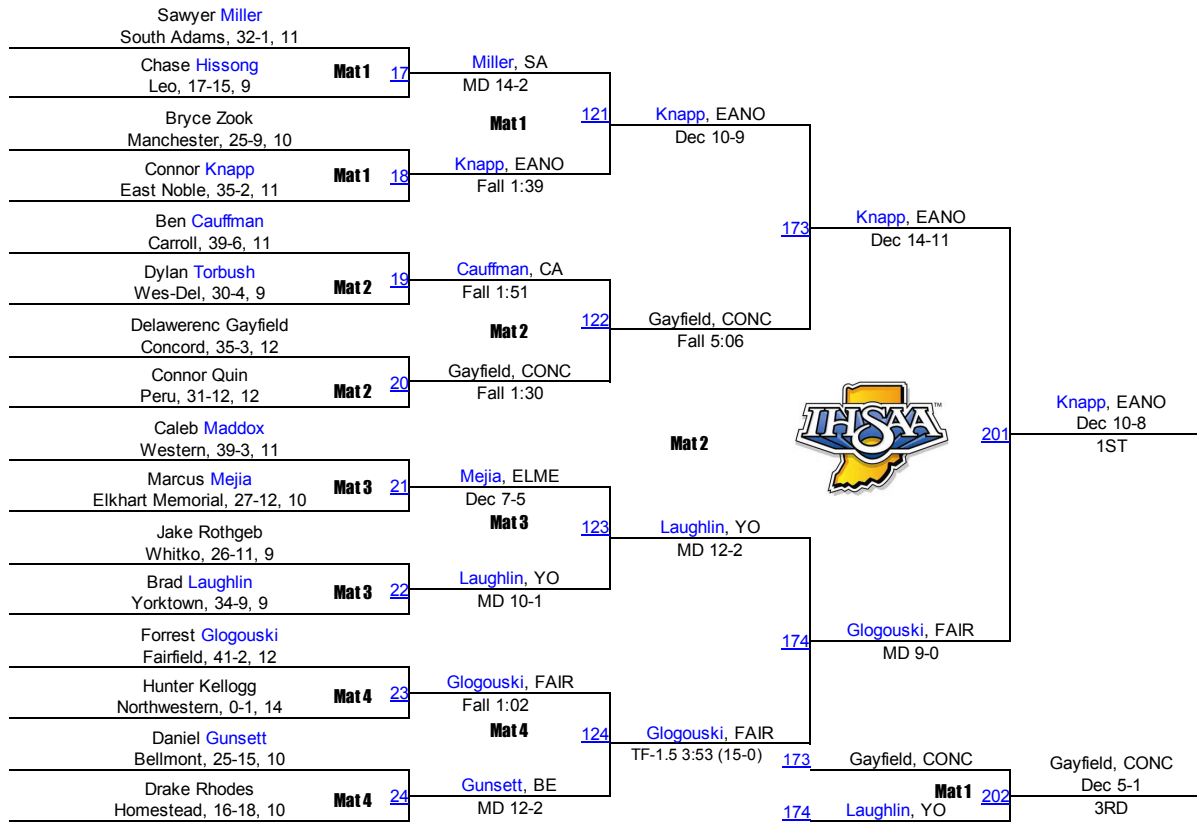

33. North Miami	0.0
33. North Side	0.0
33. Northfield	0.0
33. Northwestern	0.0
33. Norwell	0.0
33. Prairie Heights	0.0
33. South Adams	0.0
33. Southern Wells	0.0
33. Taylor	0.0
33. Union City	0.0
33. Wapahani	0.0
33. Wes-Del	0.0
33. West Noble	0.0
33. Westview	0.0
33. Whitko	0.0
33. Winchester	0.0
33. Woodlan	0.0

2014 IHSAA Semi-State @ Fort Wayne

2014 IHSAA Semi-State @ Fort Wayne

113

2014 IHSAA Semi-State @ Fort Wayne

120

2014 IHSAA Semi-State @ Fort Wayne

126

2014 IHSAA Semi-State @ Fort Wayne

132

2014 IHSAA Semi-State @ Fort Wayne

2014 IHSAA Semi-State @ Fort Wayne

145

2014 IHSAA Semi-State @ Fort Wayne

152

2014 IHSAA Semi-State @ Fort Wayne

160