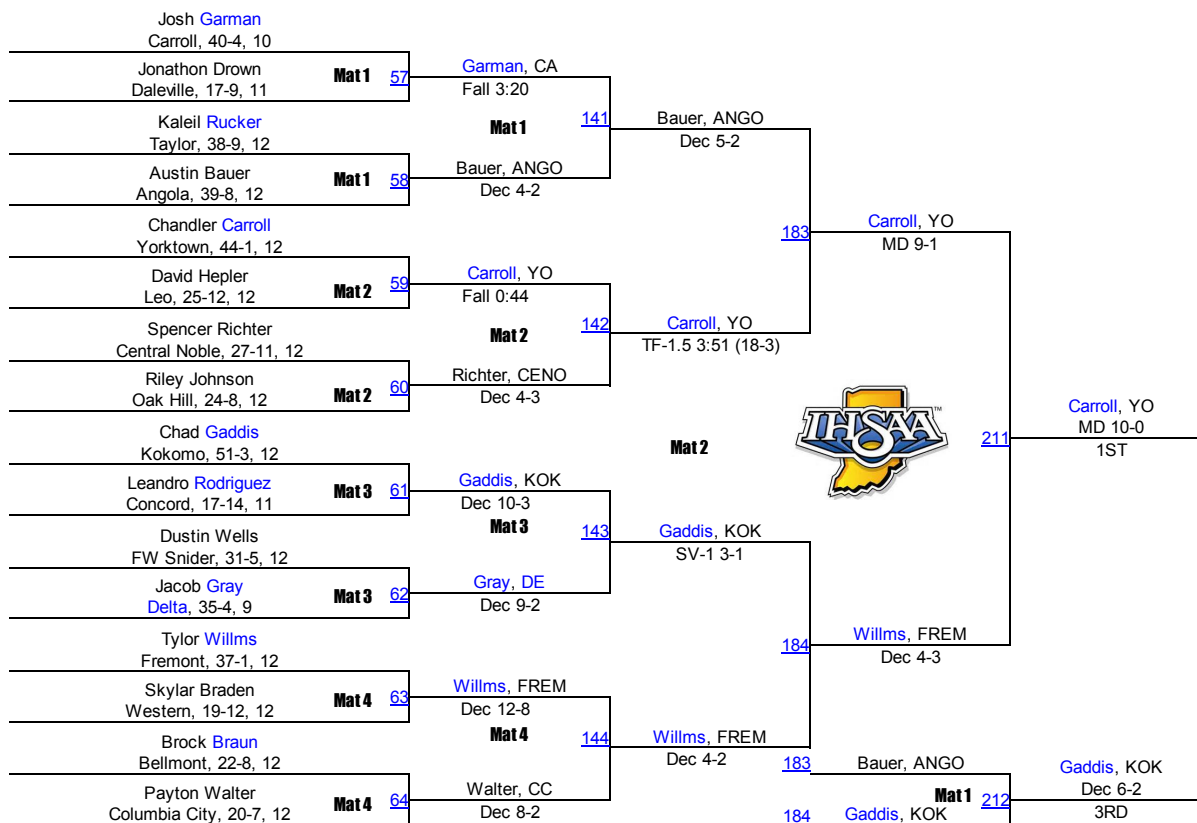

132

2014 IHSAA Semi-State @ Fort Wayne

2014 IHSAA Semi-State @ Fort Wayne

145

2014 IHSAA Semi-State @ Fort Wayne

152

2014 IHSAA Semi-State @ Fort Wayne

160