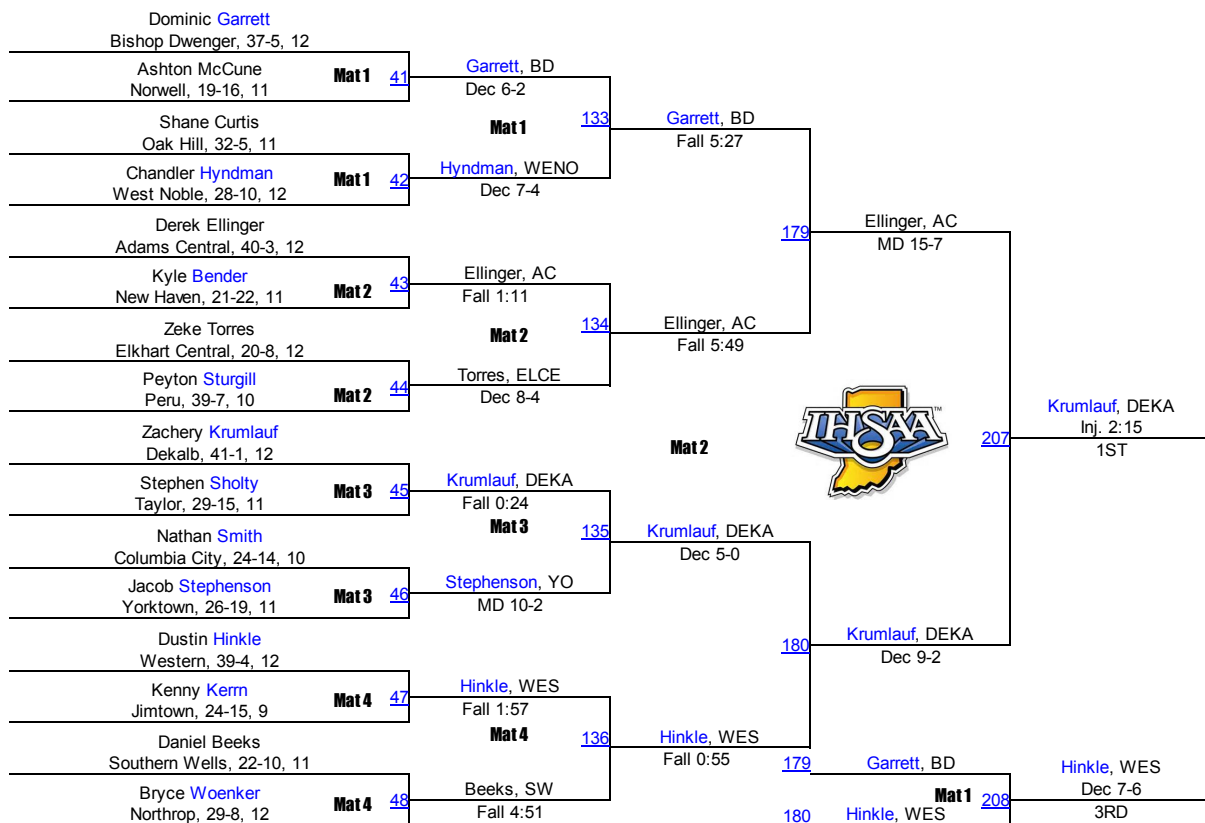

33. North Miami	0.0
33. North Side	0.0
33. Northfield	0.0
33. Northwestern	0.0
33. Norwell	0.0
33. Prairie Heights	0.0
33. South Adams	0.0
33. Southern Wells	0.0
33. Taylor	0.0
33. Union City	0.0
33. Wapahani	0.0
33. Wes-Del	0.0
33. West Noble	0.0
33. Westview	0.0
33. Whitko	0.0
33. Winchester	0.0
33. Woodlan	0.0

2014 IHSAA Semi-State @ Fort Wayne

2014 IHSAA Semi-State @ Fort Wayne

113

2014 IHSAA Semi-State @ Fort Wayne

120

2014 IHSAA Semi-State @ Fort Wayne

126

2014 IHSAA Semi-State @ Fort Wayne

132

2014 IHSAA Semi-State @ Fort Wayne

2014 IHSAA Semi-State @ Fort Wayne

145

2014 IHSAA Semi-State @ Fort Wayne

152

2014 IHSAA Semi-State @ Fort Wayne

160