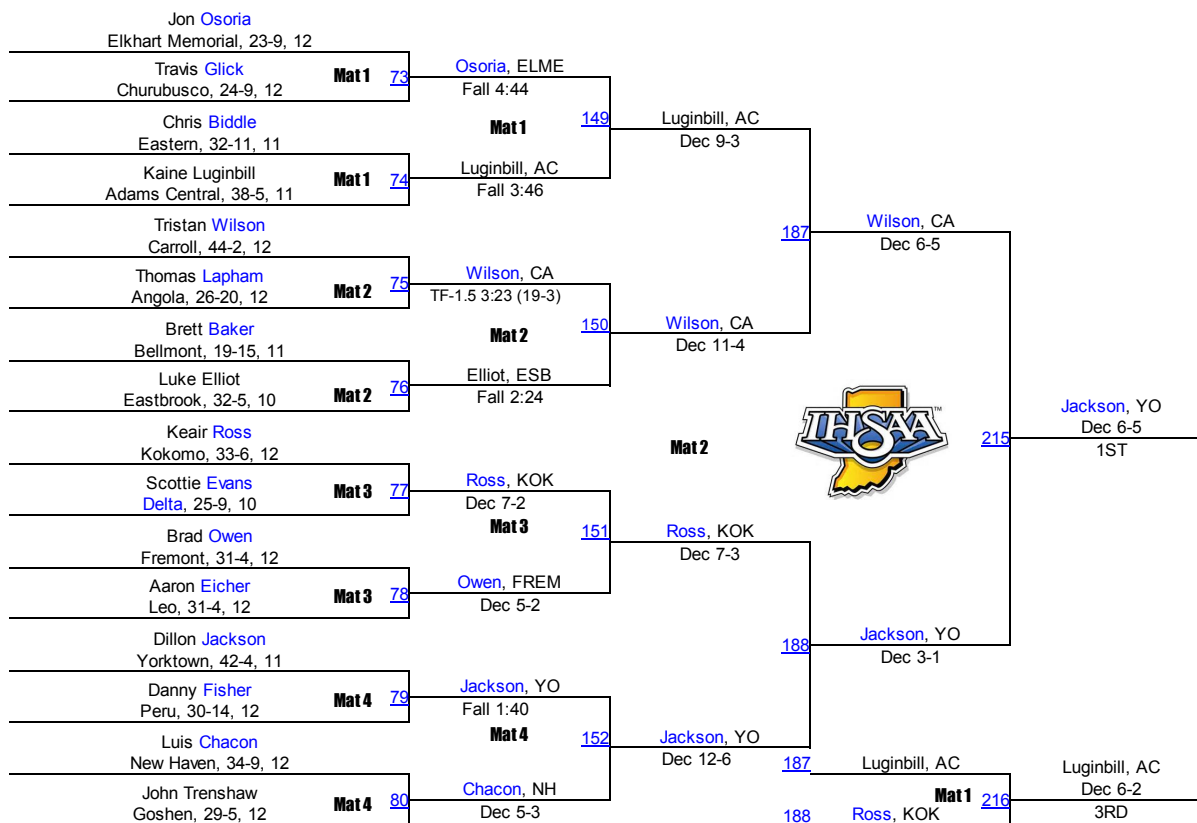

2014 IHSAA Semi-State @ Fort Wayne

170