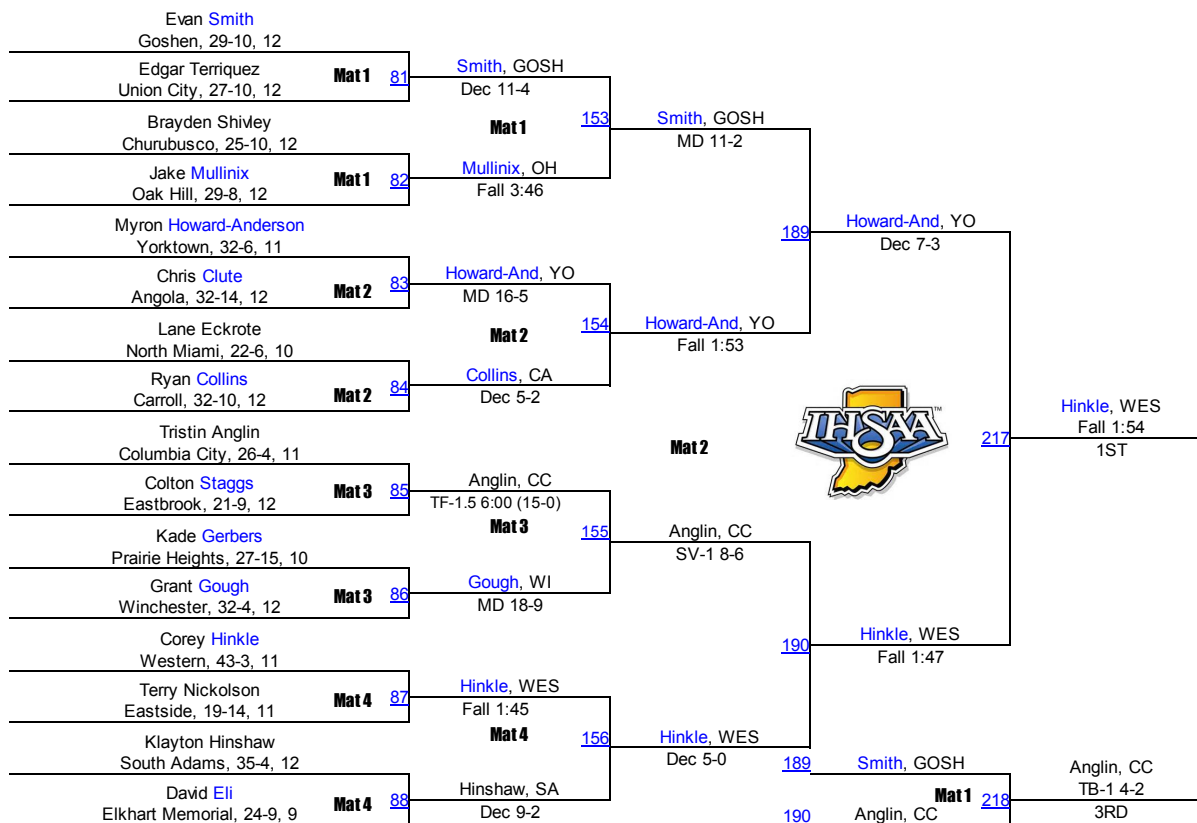

2014 IHSAA Semi-State @ Fort Wayne

182