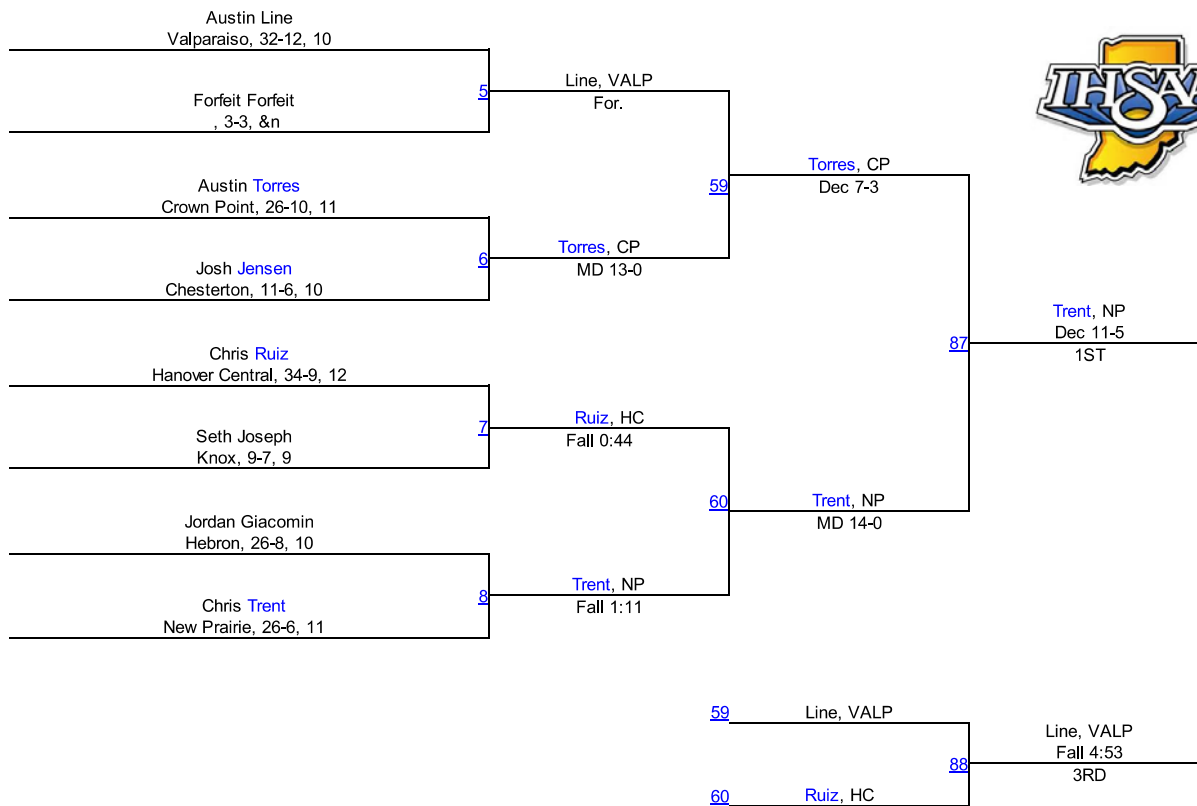

Team Scores

1.	Crown Point	195.0
2.	Lowell	123.5
3.	Hanover Central	93.5
4.	Valparaiso	72.0
5.	Chesterton	71.0
6.	New Prairie	54.0
7.	LaPorte	49.5
8.	Kankakee Valley	42.0
9.	Knox	34.5
10.	LaVille	26.5
11.	John Glenn	16.0
12.	Andrean	9.0
13.	Boone Grove	0.0
13.	Hebron	0.0
13.	Michigan City	0.0
13.	North Judson	0.0
13.	Wheeler	0.0

IHSAA Regional @ Crown Point

106

IHSAA Regional @ Crown Point

113

IHSAA Regional @ Crown Point

120

IHSAA Regional @ Crown Point

132

IHSAA Regional @ Crown Point

138

IHSAA Regional @ Crown Point

145

IHSAA Regional @ Crown Point

152

IHSAA Regional @ Crown Point

160