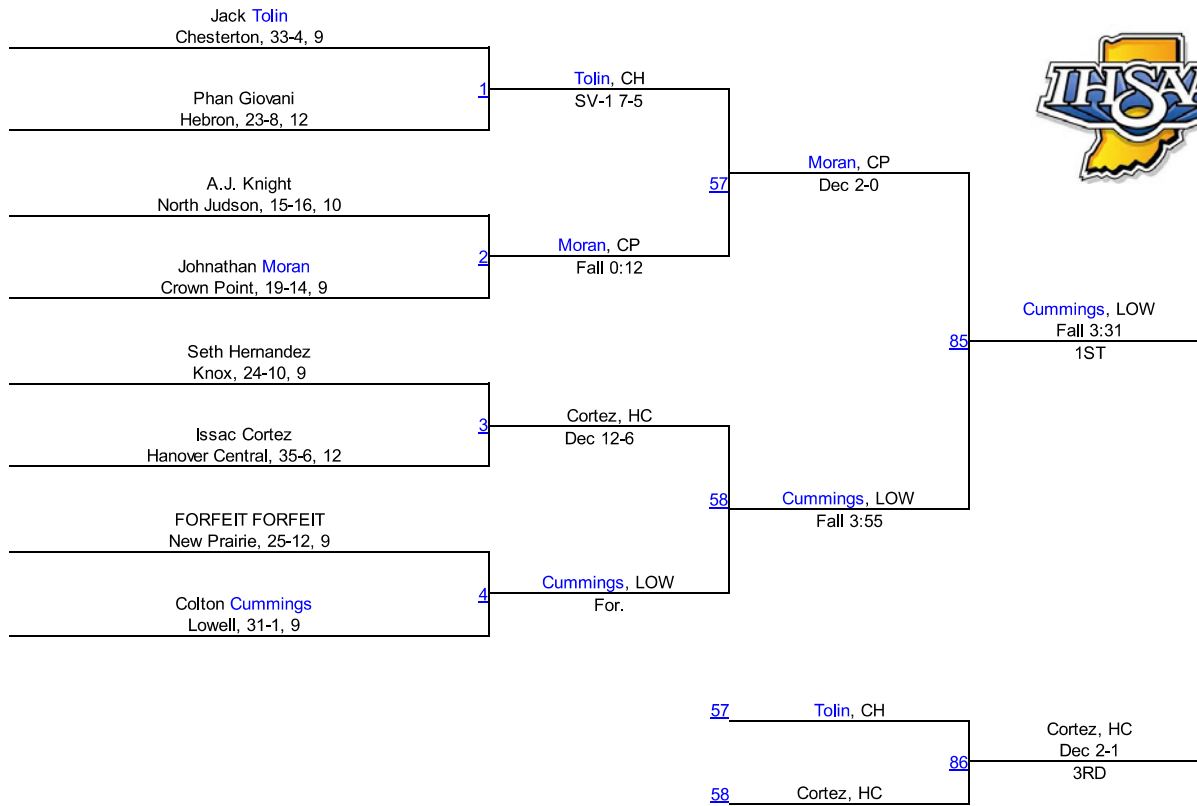

Team Scores

1.	Crown Point	195.0
2.	Lowell	123.5
3.	Hanover Central	93.5
4.	Valparaiso	72.0
5.	Chesterton	71.0
6.	New Prairie	54.0
7.	LaPorte	49.5
8.	Kankakee Valley	42.0
9.	Knox	34.5
10.	LaVille	26.5
11.	John Glenn	16.0
12.	Andrean	9.0
13.	Boone Grove	0.0
13.	Hebron	0.0
13.	Michigan City	0.0
13.	North Judson	0.0
13.	Wheeler	0.0

IHSAA Regional @ Crown Point

106

IHSAA Regional @ Crown Point

113

IHSAA Regional @ Crown Point

120

IHSAA Regional @ Crown Point

132