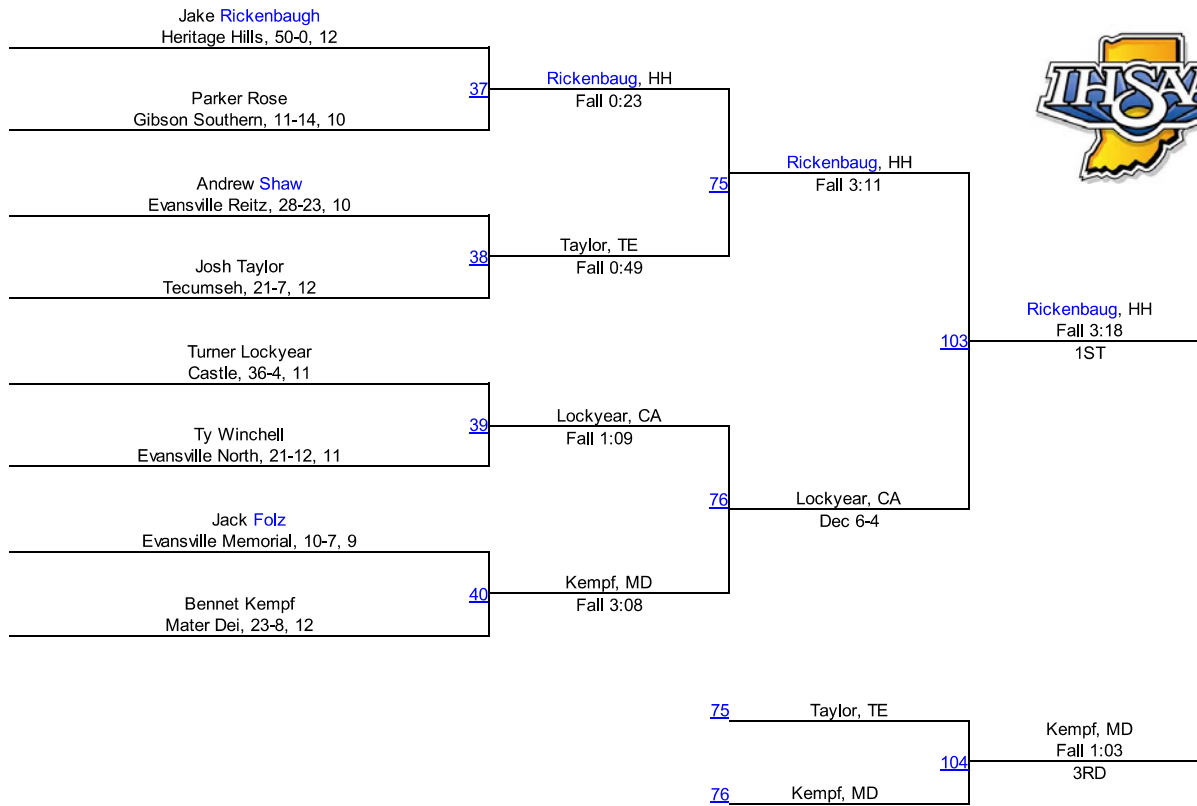

IHSAA Regional @ Castle

160

Tyler Stotlar
Evansville Memorial, 32-11, 12

IHSAA Regional @ Castle

170

IHSAA Regional @ Castle

182

IHSAA Regional @ Castle