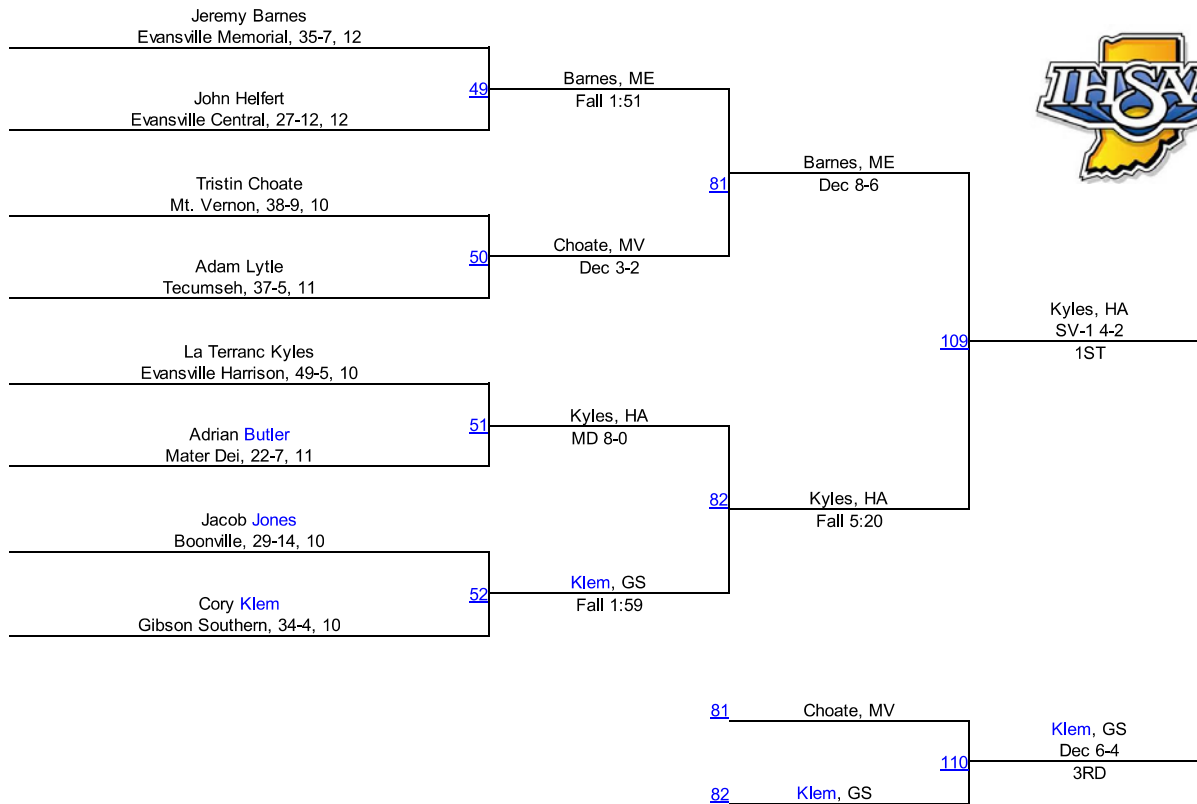

IHSAA Regional @ Castle

220