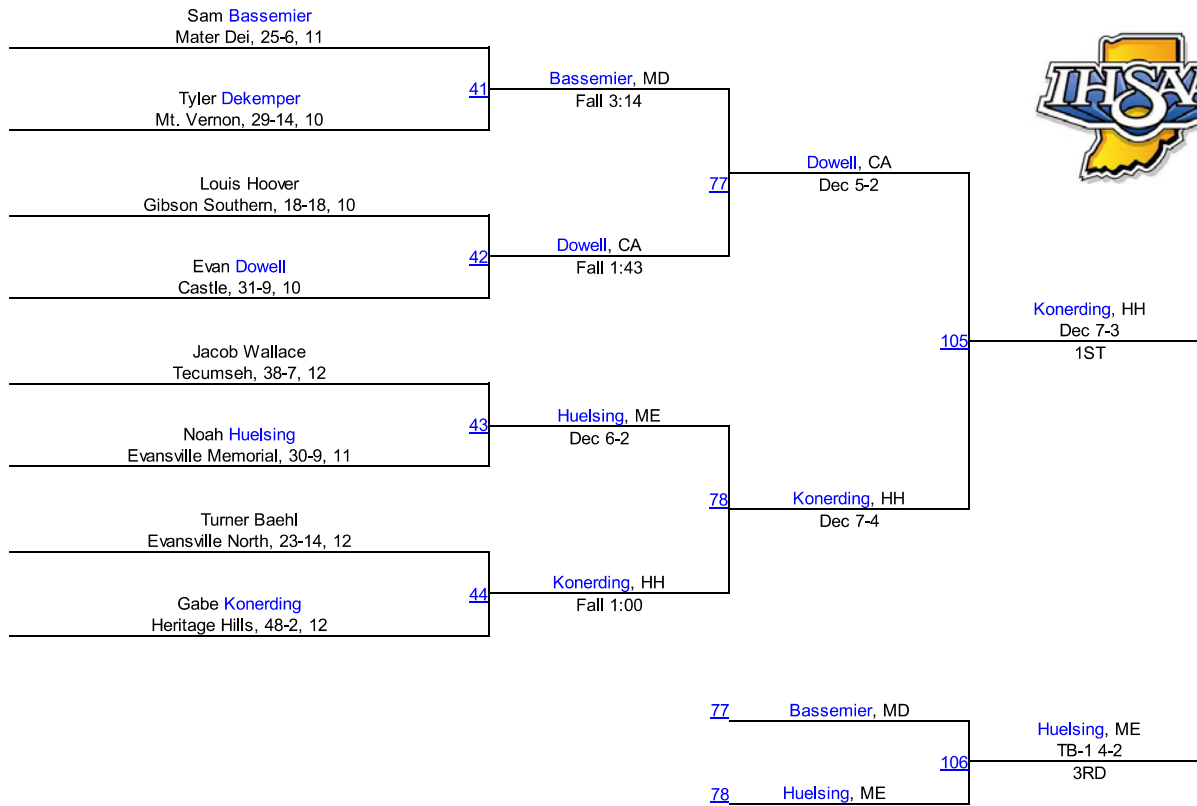

IHSAA Regional @ Castle

160

Tyler Stotlar
Evansville Memorial, 32-11, 12

IHSAA Regional @ Castle

170

IHSAA Regional @ Castle

182

IHSAA Regional @ Castle

195

IHSAA Regional @ Castle

220

IHSAA Regional @ Castle

285