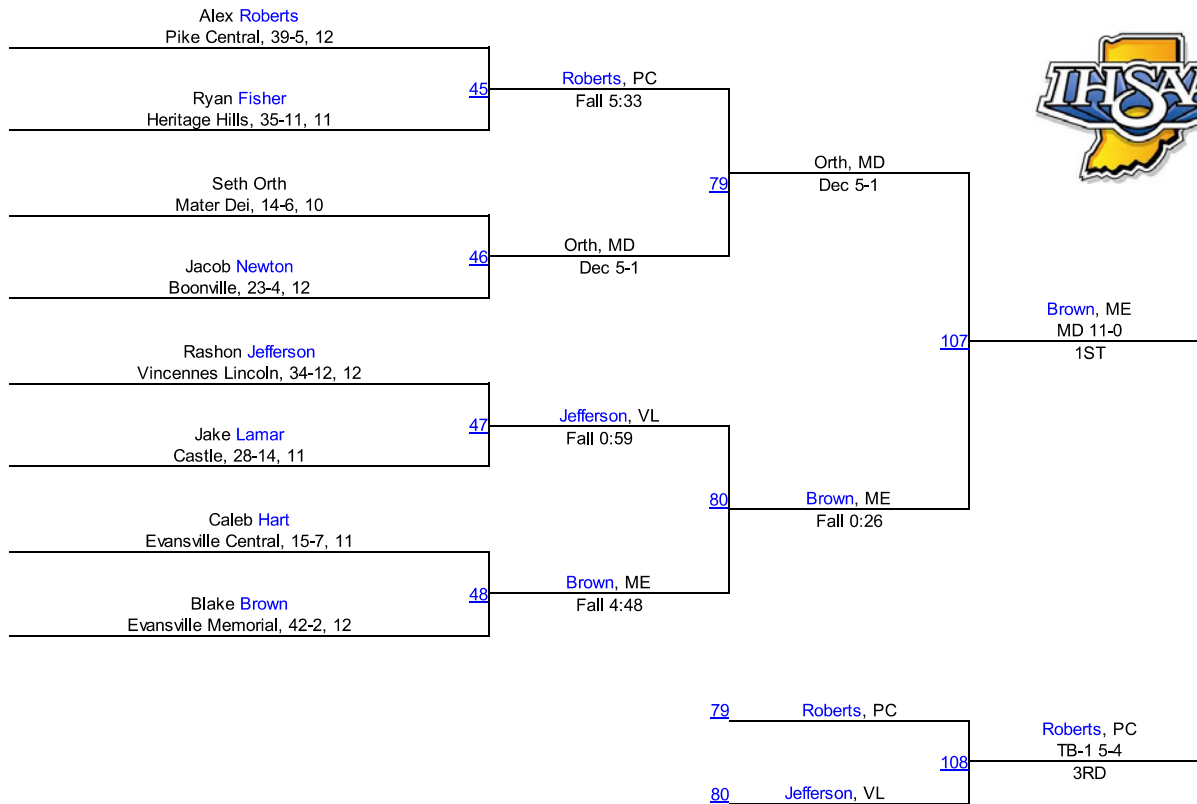

IHSAA Regional @ Castle

160

Tyler Stotlar
Evansville Memorial, 32-11, 12

IHSAA Regional @ Castle

170

IHSAA Regional @ Castle

182

IHSAA Regional @ Castle

195

IHSAA Regional @ Castle

220

IHSAA Regional @ Castle

285