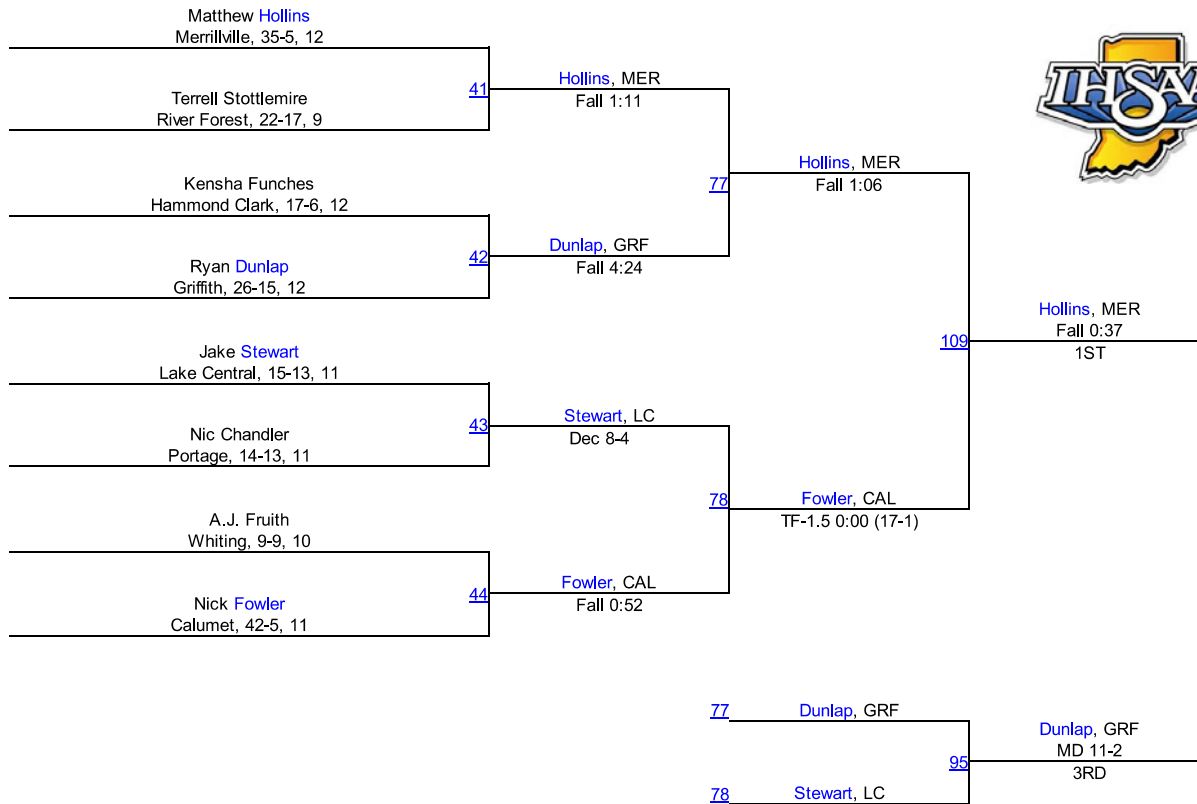

IHSAA Regional @ Calumet

182