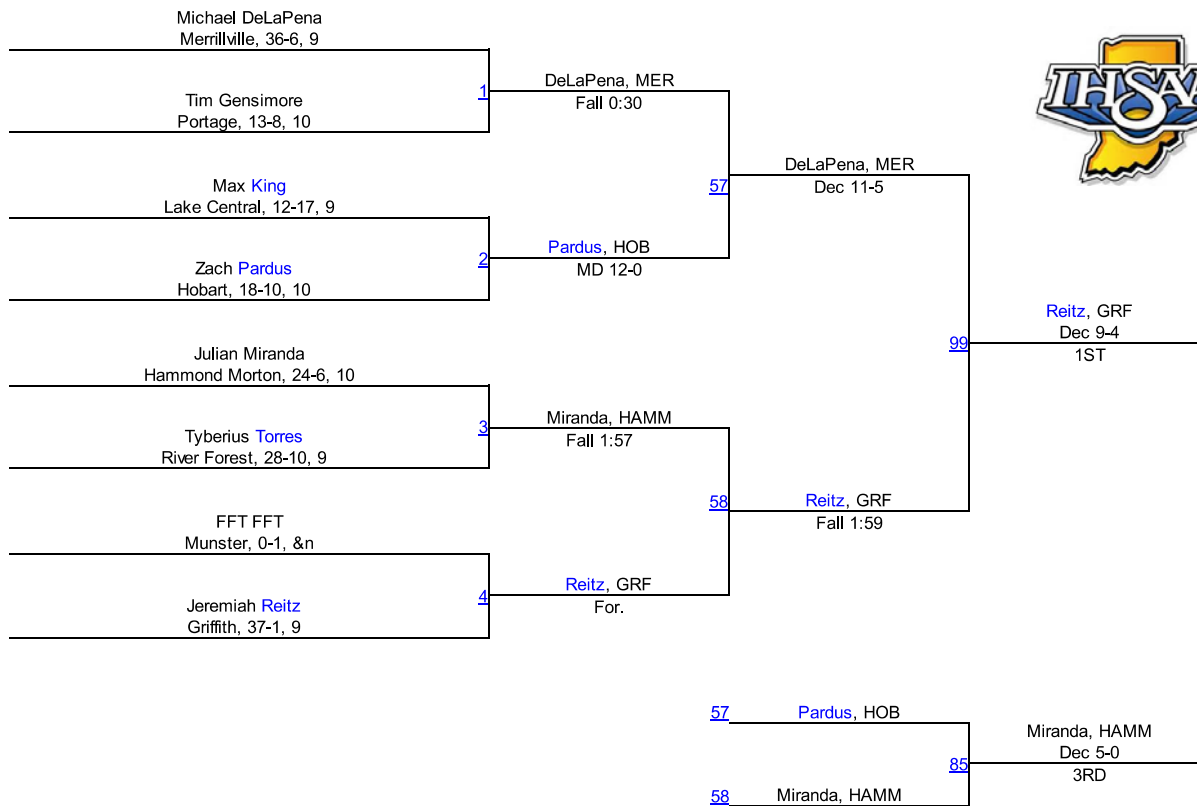

Team Scores

1.	Merrillville	201.5
2.	Portage	149.5
3.	Lake Central	107.5
4.	Hobart	73.0
5.	Calumet	57.5
6.	Hammond Morton	56.0
7.	Griffith	42.0
8.	Munster	36.0
9.	Lake Station Edison	22.0
10.	River Forest	18.0
11.	Hammond Clark	17.0
12.	East Chicago Central	8.0
13.	Gary West Side	0.0
13.	Hammond	0.0
13.	Hammond Bishop Noll	0.0
13.	Hammond Gavit	0.0
13.	Highland	0.0
13.	Whiting	0.0

IHSAA Regional @ Calumet

106