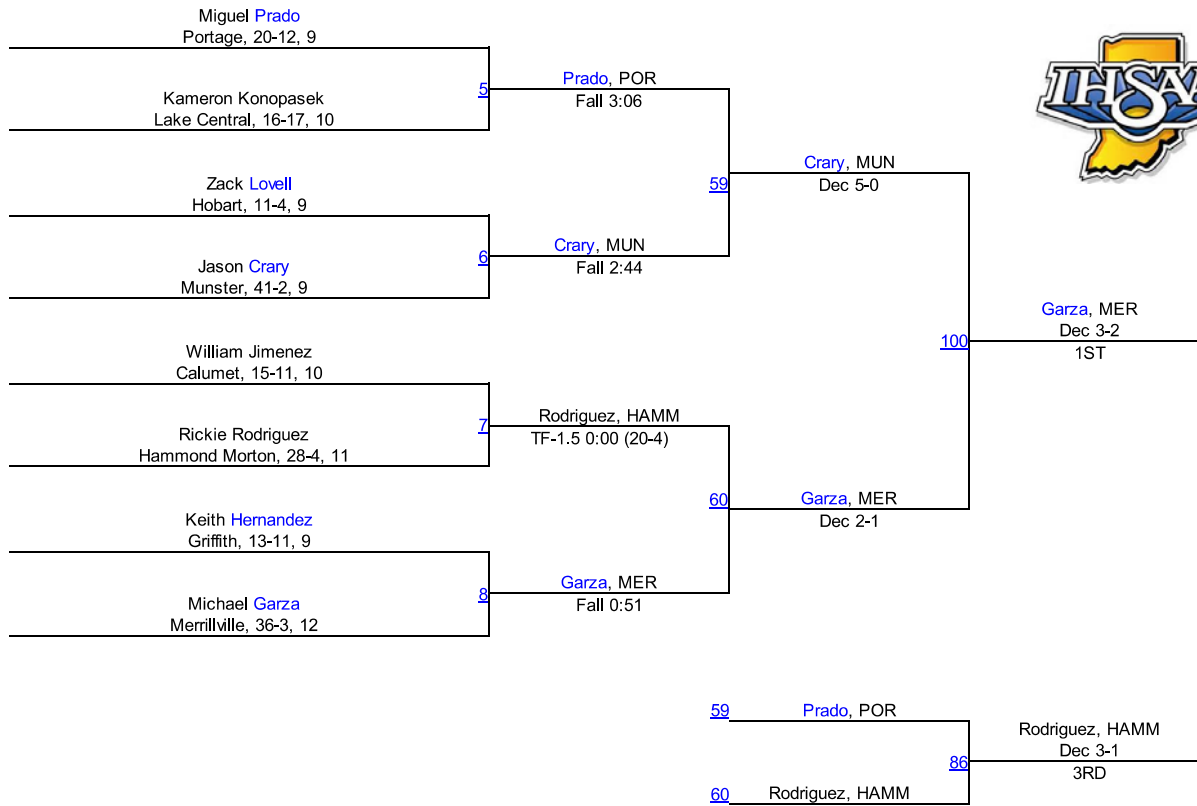

IHSAA Regional @ Calumet

113