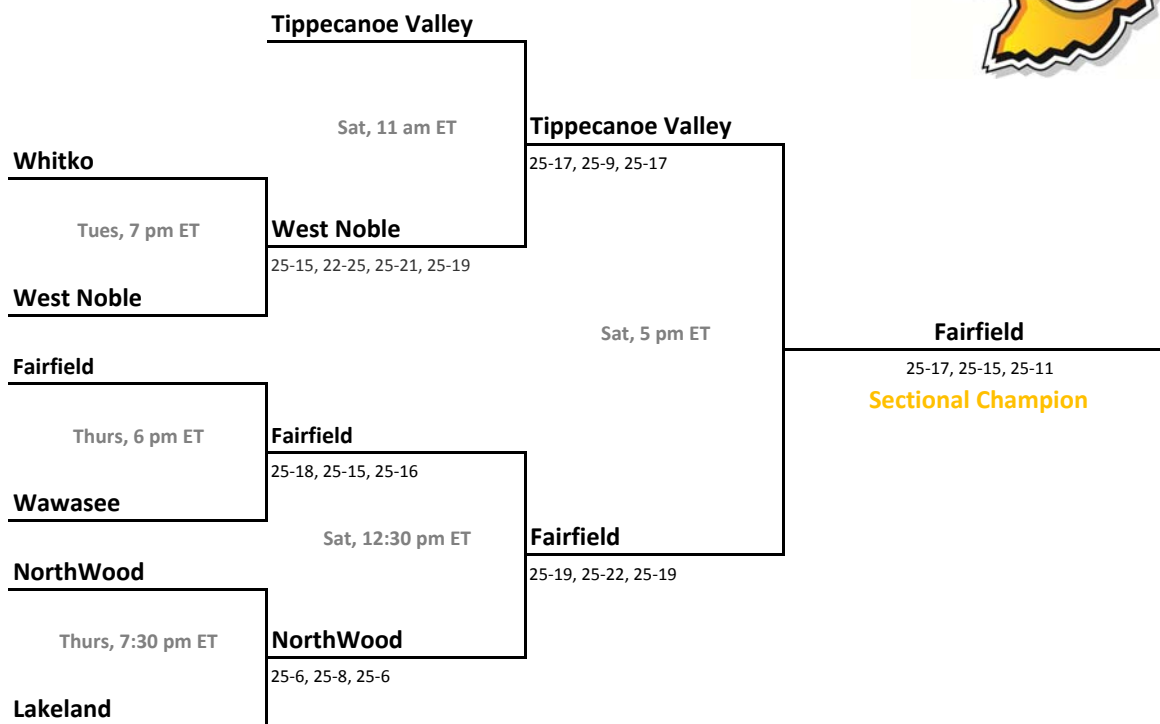

2013-14 IHSAA Class 3A Volleyball

42nd Annual State Tournament Series

Sectionals
October 22, 24, 26, 2013

Class 3A, Sectional 19 | Rochester (6 teams)

Jimtown

Class 3A, Sectional 20 | Peru (7 teams)

Sectionals: \$6 per session; \$9 season.

2013-14 IHSAA Class 3A Volleyball

42nd Annual State Tournament Series

Sectionals
October 22, 24, 26, 2013

Class 3A, Sectional 21 | West Noble (7 teams)

Class 3A, Sectional 22 | Fort Wayne Bishop Dwenger (7 teams)