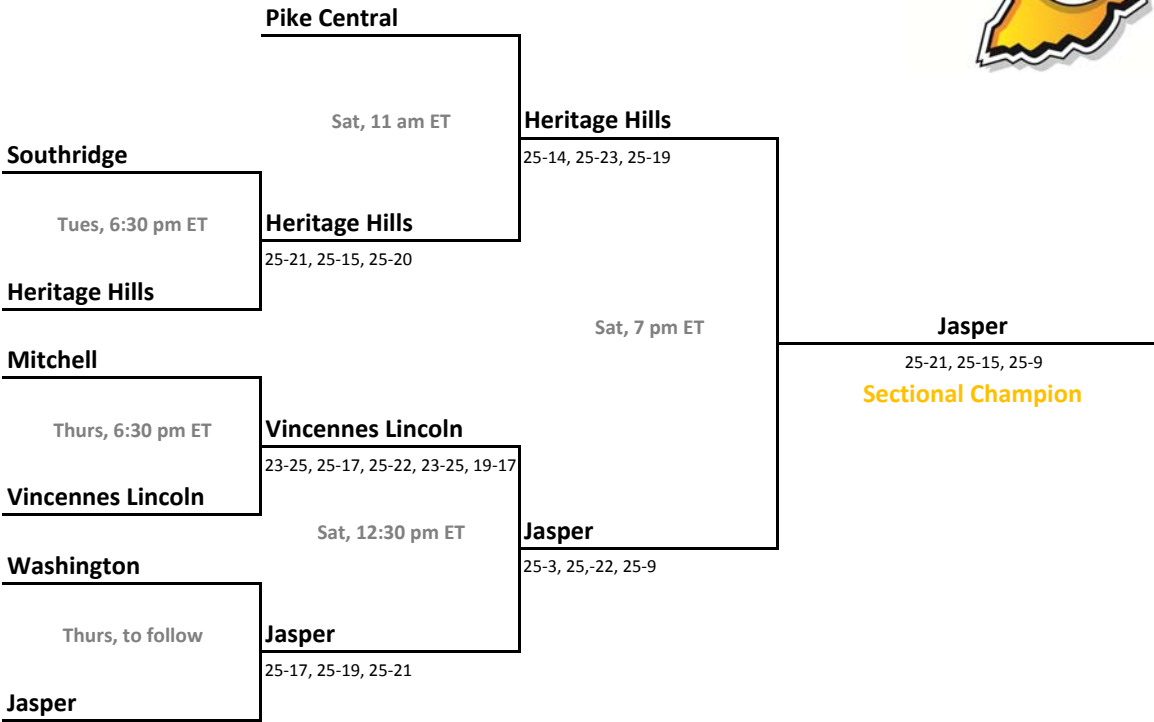

Class 3A, Sectional 31 | Jasper (7 teams)