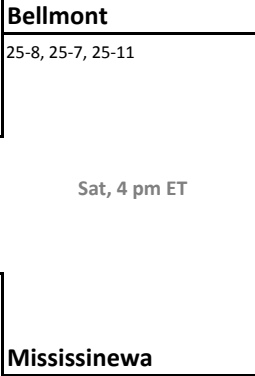

Sectionals: \$6 per session; \$9 season.

2013-14 IHSAA Class 3A Volleyball

42nd Annual State Tournament Series

Sectionals
October 22, 24, 26, 2013

Class 3A, Sectional 23 | Heritage (6 teams)

Norwell

Columbia City