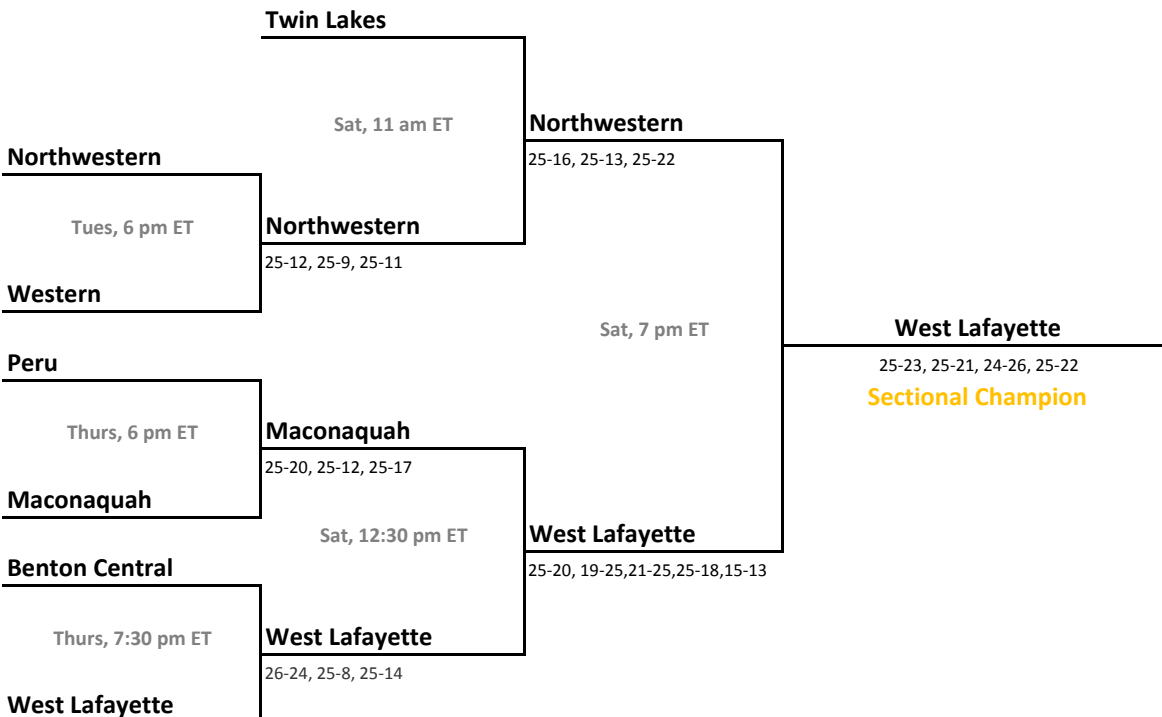

2013-14 IHSAA Class 3A Volleyball

42nd Annual State Tournament Series

Sectionals
October 22, 24, 26, 2013

Class 3A, Sectional 17 | Hammond Clark (6 teams)

Class 3A, Sectional 18 | Knox (7 teams)

Sectionals: \$6 per session; \$9 season.

2013-14 IHSAA Class 3A Volleyball

42nd Annual State Tournament Series

Sectionals
October 22, 24, 26, 2013

Class 3A, Sectional 19 | Rochester (6 teams)

Jimtown

Class 3A, Sectional 20 | Peru (7 teams)

Sectionals: \$6 per session; \$9 season.

2013-14 IHSAA Class 3A Volleyball

42nd Annual State Tournament Series

Sectionals
October 22, 24, 26, 2013

Class 3A, Sectional 21 | West Noble (7 teams)

Class 3A, Sectional 22 | Fort Wayne Bishop Dwenger (7 teams)