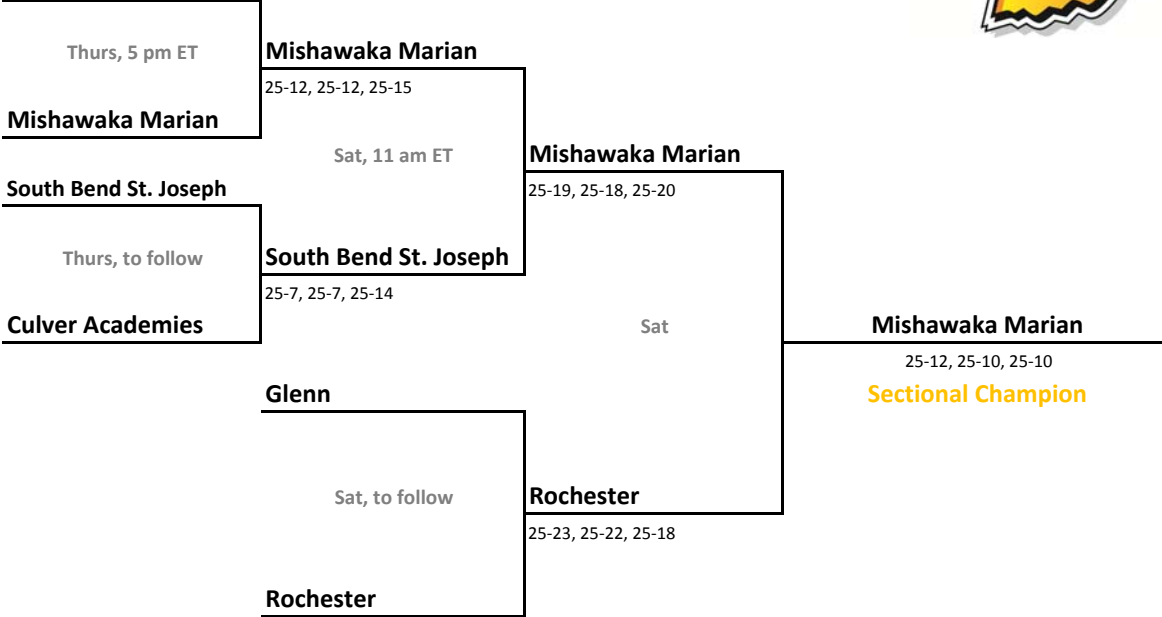

2013-14 IHSAA Class 3A Volleyball

42nd Annual State Tournament Series

Sectionals
October 22, 24, 26, 2013

Class 3A, Sectional 17 | Hammond Clark (6 teams)

Class 3A, Sectional 18 | Knox (7 teams)

Sectionals: \$6 per session; \$9 season.

2013-14 IHSAA Class 3A Volleyball

42nd Annual State Tournament Series

Sectionals
October 22, 24, 26, 2013

Class 3A, Sectional 19 | Rochester (6 teams)

Jimtown

Class 3A, Sectional 20 | Peru (7 teams)

Sectionals: \$6 per session; \$9 season.

2013-14 IHSAA Class 3A Volleyball

42nd Annual State Tournament Series

Sectionals
October 22, 24, 26, 2013

Class 3A, Sectional 21 | West Noble (7 teams)

Class 3A, Sectional 22 | Fort Wayne Bishop Dwenger (7 teams)