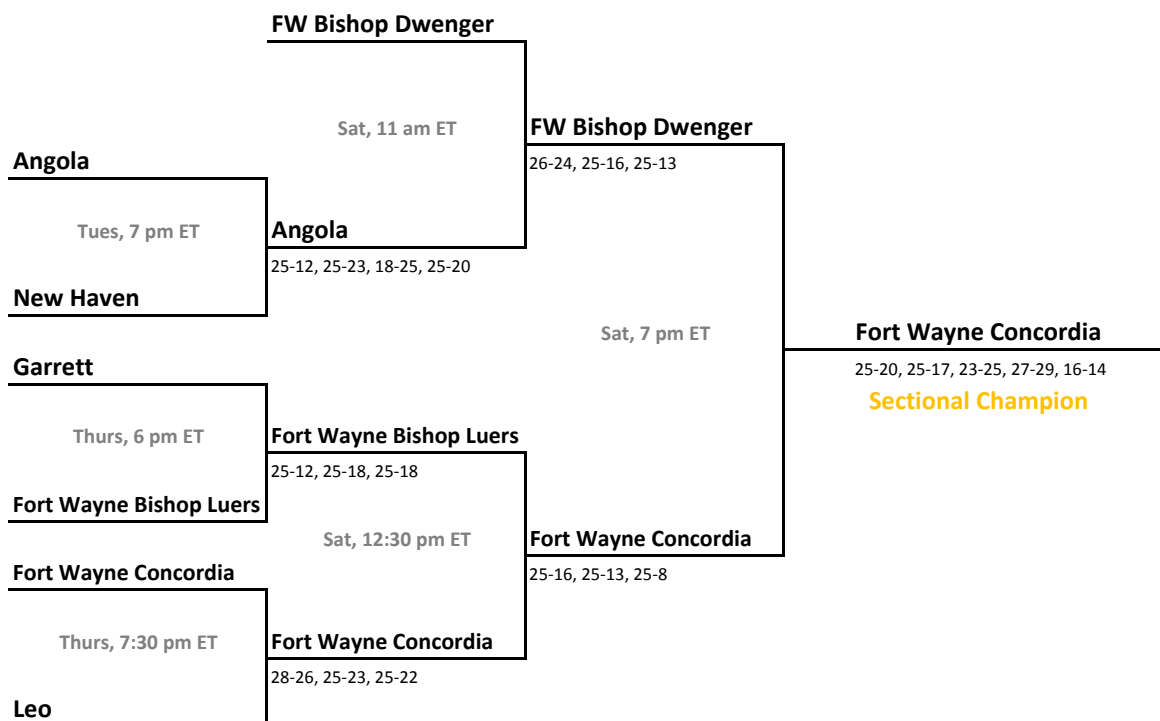

2013-14 IHSAA Class 3A Volleyball

42nd Annual State Tournament Series

Sectionals
October 22, 24, 26, 2013

Class 3A, Sectional 21 | West Noble (7 teams)

Class 3A, Sectional 22 | Fort Wayne Bishop Dwenger (7 teams)