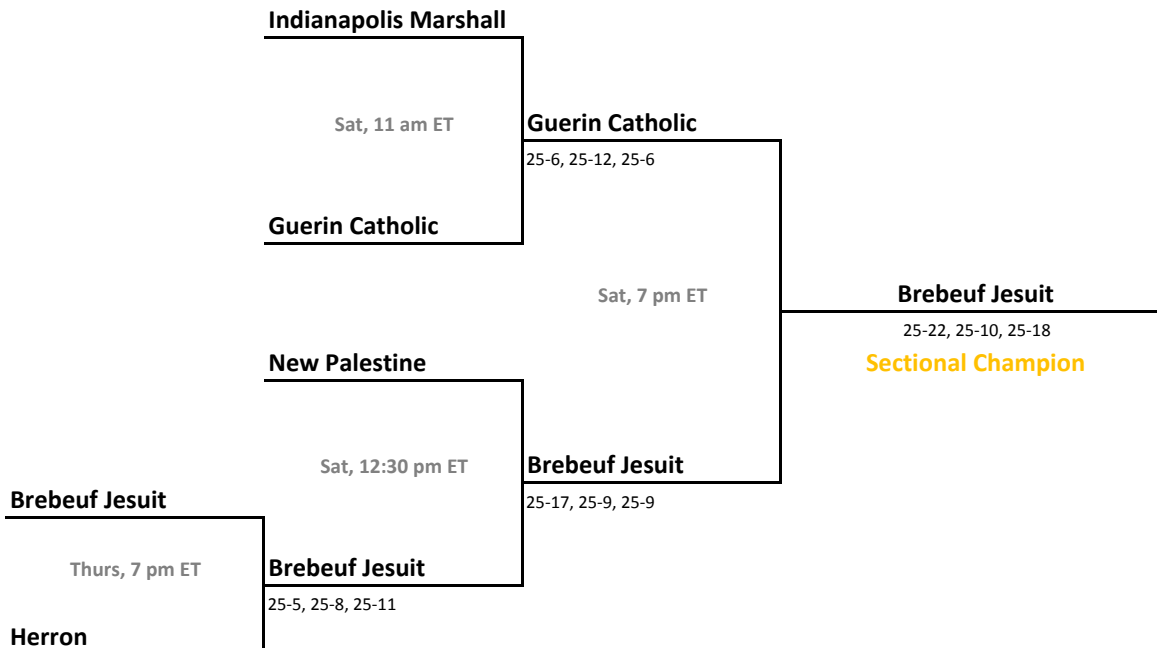

Class 3A, Sectional 26 | New Palestine (5 teams)

Sectionals: $6 per session; $9 season.