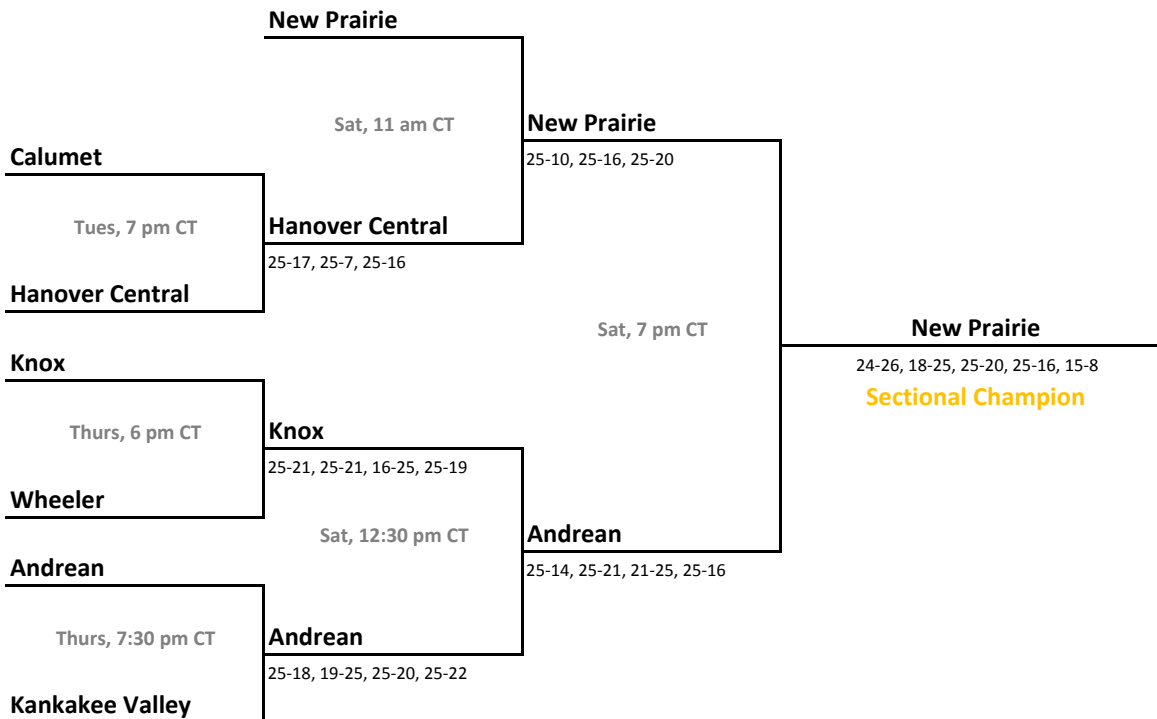

2013-14 IHSAA Class 3A Volleyball

42nd Annual State Tournament Series

Sectionals
October 22, 24, 26, 2013

Class 3A, Sectional 17 | Hammond Clark (6 teams)

Class 3A, Sectional 18 | Knox (7 teams)

Sectionals: \$6 per session; \$9 season.

2013-14 IHSAA Class 3A Volleyball

42nd Annual State Tournament Series

Sectionals
October 22, 24, 26, 2013

Class 3A, Sectional 19 | Rochester (6 teams)

Jimtown

Class 3A, Sectional 20 | Peru (7 teams)

Sectionals: \$6 per session; \$9 season.

2013-14 IHSAA Class 3A Volleyball

42nd Annual State Tournament Series

Sectionals
October 22, 24, 26, 2013

Class 3A, Sectional 21 | West Noble (7 teams)

Class 3A, Sectional 22 | Fort Wayne Bishop Dwenger (7 teams)