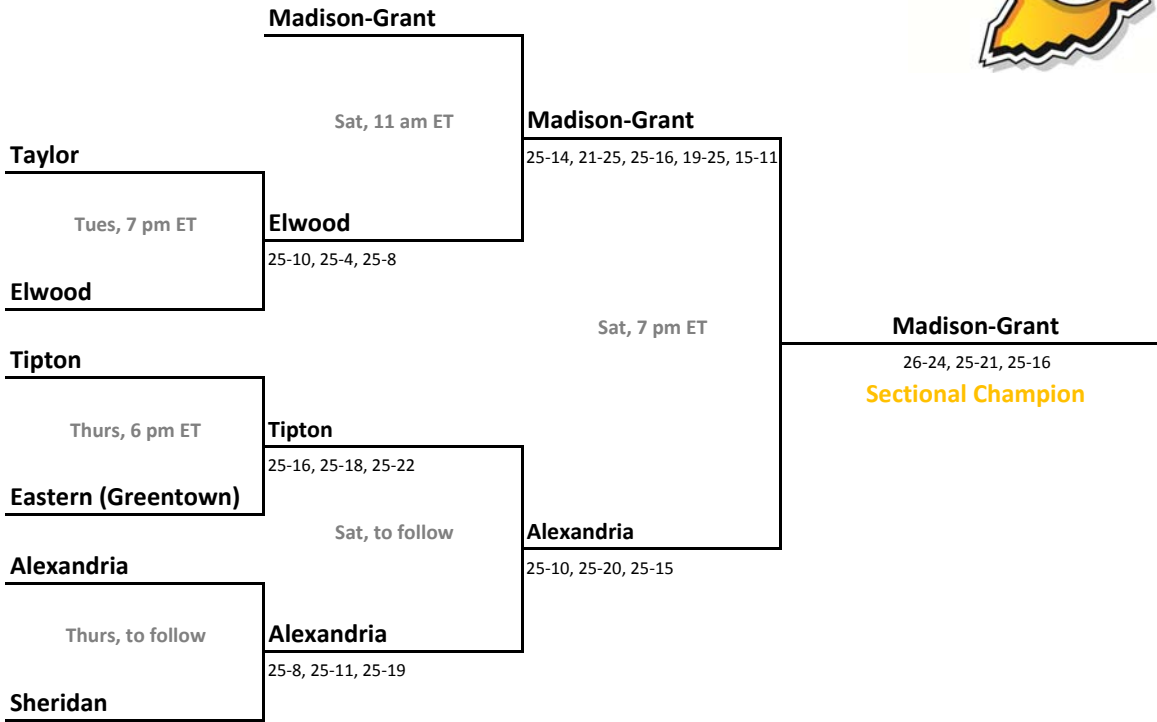

Class 2A, Sectional 39 | Alexandria (7 teams)