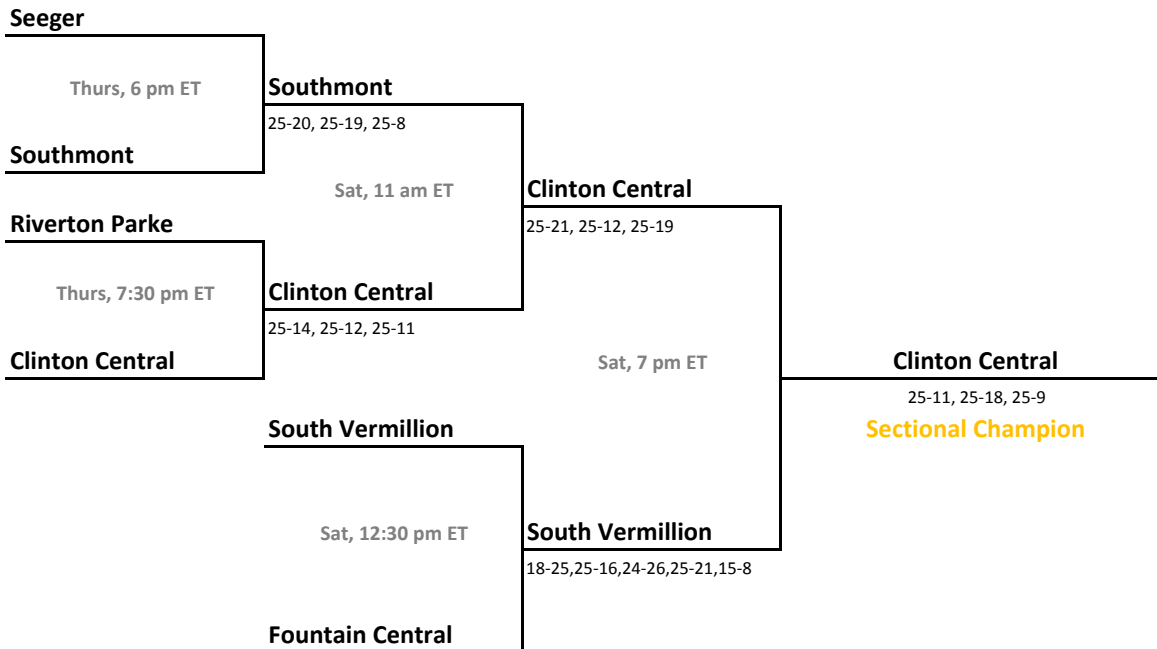

Sectionals: \$6 per session; \$9 season.

2013-14 IHSAA Class 2A Volleyball

42nd Annual State Tournament Series

Sectionals
October 22, 24, 26, 2013

Class 2A, Sectional 37 | North Miami (7 teams)

Class 2A, Sectional 38 | Southmont (6 teams)