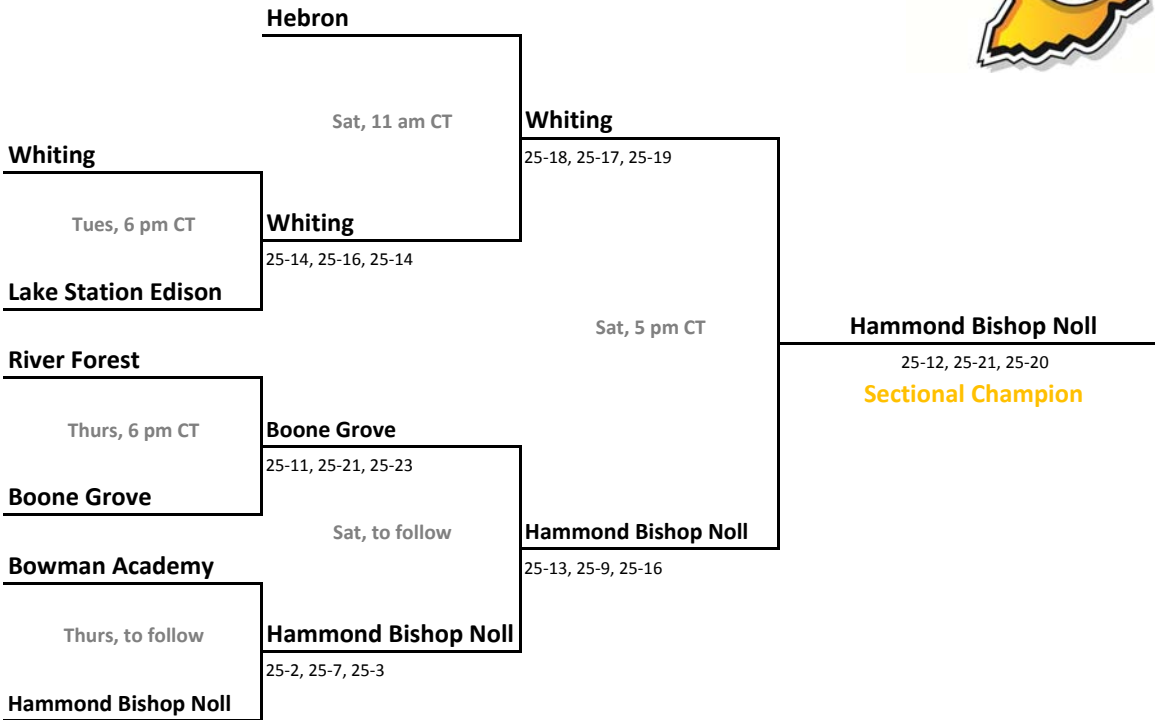

2013-14 IHSAA Class 2A Volleyball

42nd Annual State Tournament Series

Sectionals
October 22, 24, 26, 2013

Class 2A, Sectional 33 | Boone Grove (7 teams)

Class 2A, Sectional 34 | North Judson-San Pierre (5 teams)

Sectionals: \$6 per session; \$9 season.

2013-14 IHSAA Class 2A Volleyball

42nd Annual State Tournament Series

Sectionals
October 22, 24, 26, 2013

Class 2A, Sectional 35 | Central Noble (6 teams)

Class 2A, Sectional 36 | Woodlan (7 teams)