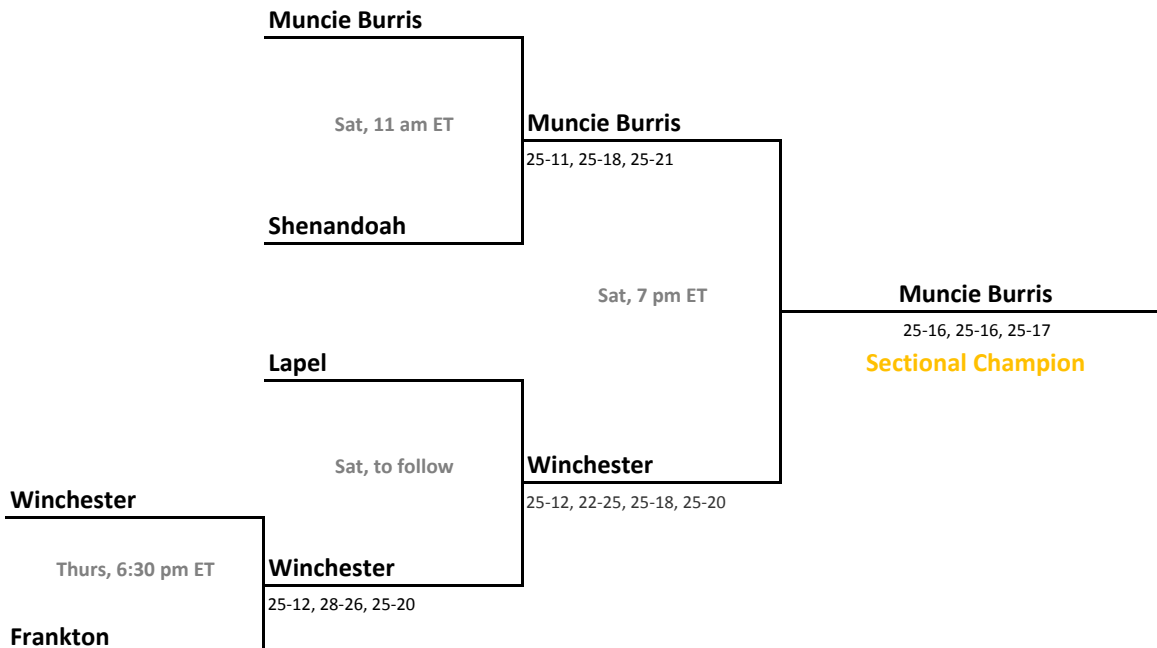

2013-14 IHSAA Class 2A Volleyball

42nd Annual State Tournament Series

Sectionals
October 22, 24, 26, 2013

Class 2A, Sectional 39 | Alexandria (7 teams)

Class 2A, Sectional 40 | Winchester (5 teams)

Sectionals: \$6 per session; \$9 season.