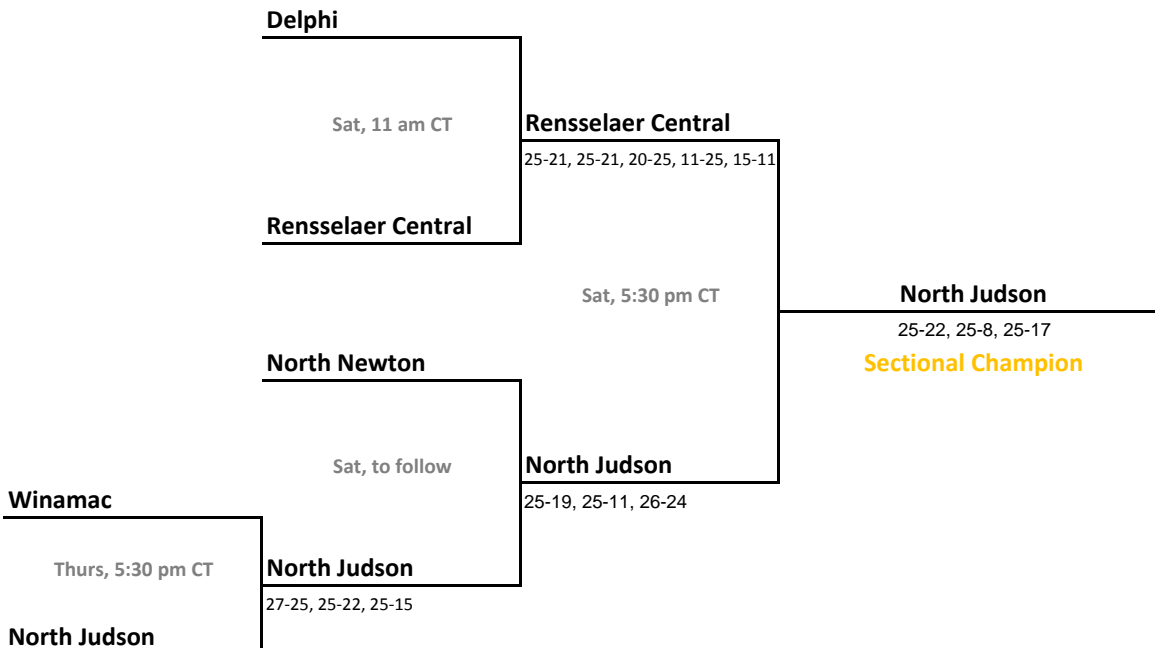

2013-14 IHSAA Class 2A Volleyball

42nd Annual State Tournament Series

Sectionals
October 22, 24, 26, 2013

Class 2A, Sectional 33 | Boone Grove (7 teams)

Class 2A, Sectional 34 | North Judson-San Pierre (5 teams)

Sectionals: \$6 per session; \$9 season.

2013-14 IHSAA Class 2A Volleyball

42nd Annual State Tournament Series

Sectionals
October 22, 24, 26, 2013

Class 2A, Sectional 35 | Central Noble (6 teams)

Class 2A, Sectional 36 | Woodlan (7 teams)