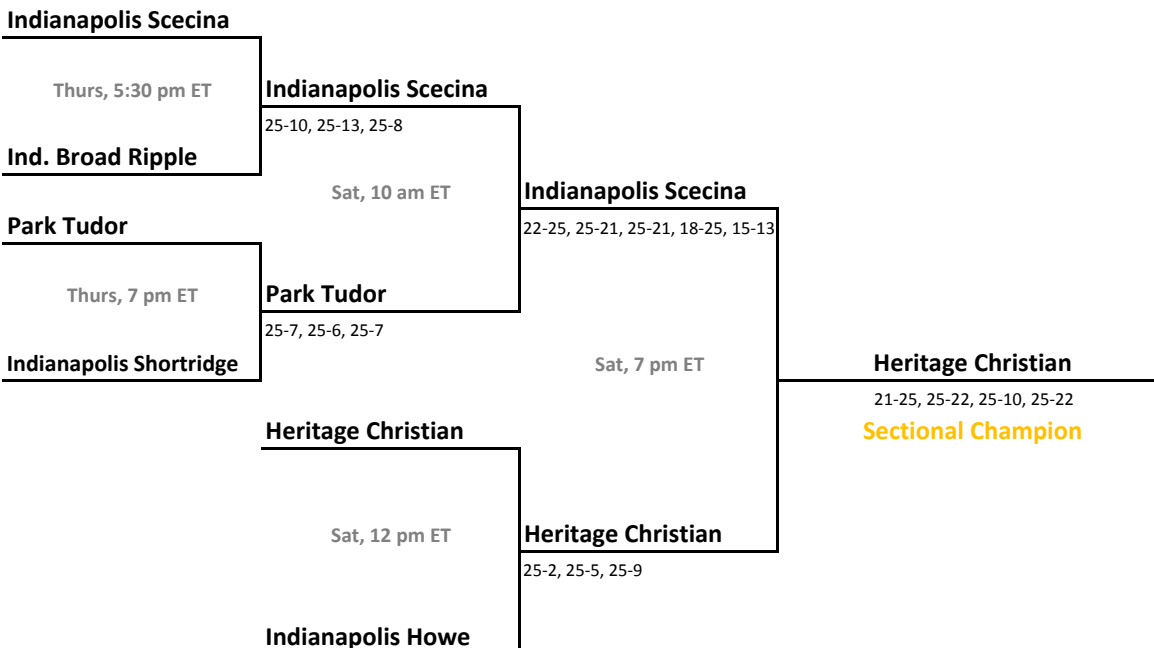

2013-14 IHSAA Class 2A Volleyball

42nd Annual State Tournament Series

Sectionals
October 22, 24, 26, 2013

Class 2A, Sectional 41 | Northeastern (7 teams)

Class 2A, Sectional 42 | Heritage Christian (6 teams)