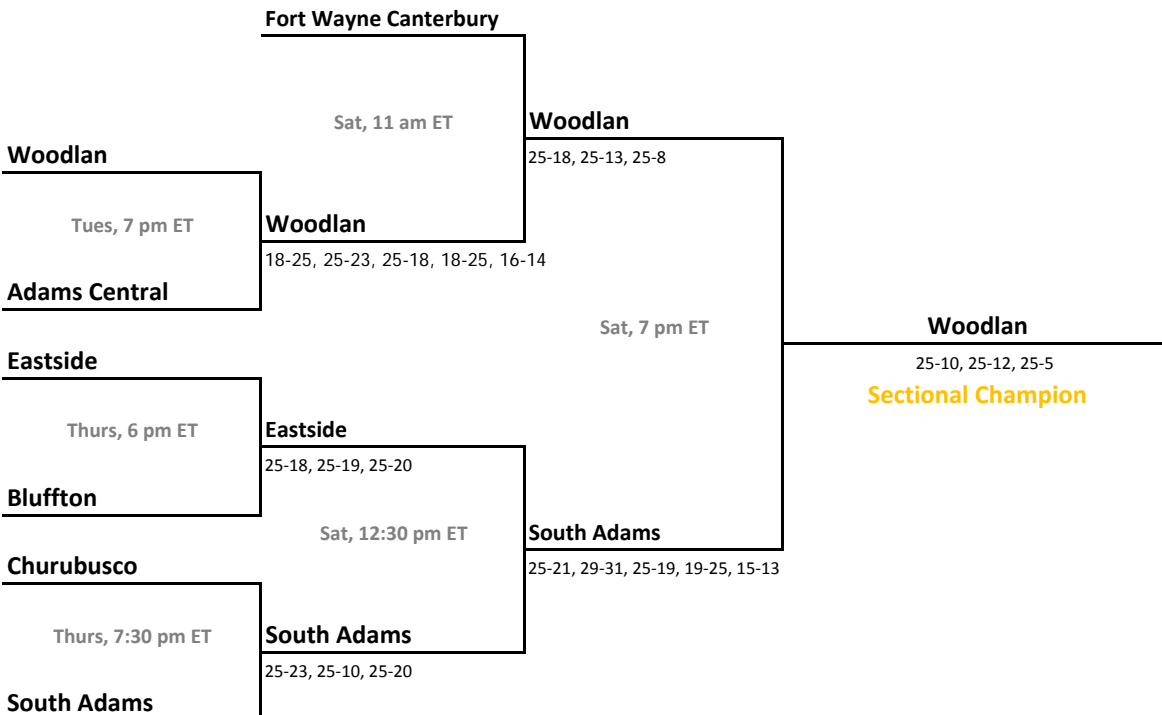

2013-14 IHSAA Class 2A Volleyball

42nd Annual State Tournament Series

Sectionals
October 22, 24, 26, 2013

Class 2A, Sectional 33 | Boone Grove (7 teams)

Class 2A, Sectional 34 | North Judson-San Pierre (5 teams)

Sectionals: \$6 per session; \$9 season.

2013-14 IHSAA Class 2A Volleyball

42nd Annual State Tournament Series

Sectionals
October 22, 24, 26, 2013

Class 2A, Sectional 35 | Central Noble (6 teams)

Class 2A, Sectional 36 | Woodlan (7 teams)

Sectionals: \$6 per session; \$9 season.

2013-14 IHSAA Class 2A Volleyball

42nd Annual State Tournament Series

Sectionals
October 22, 24, 26, 2013

Class 2A, Sectional 37 | North Miami (7 teams)

Class 2A, Sectional 38 | Southmont (6 teams)