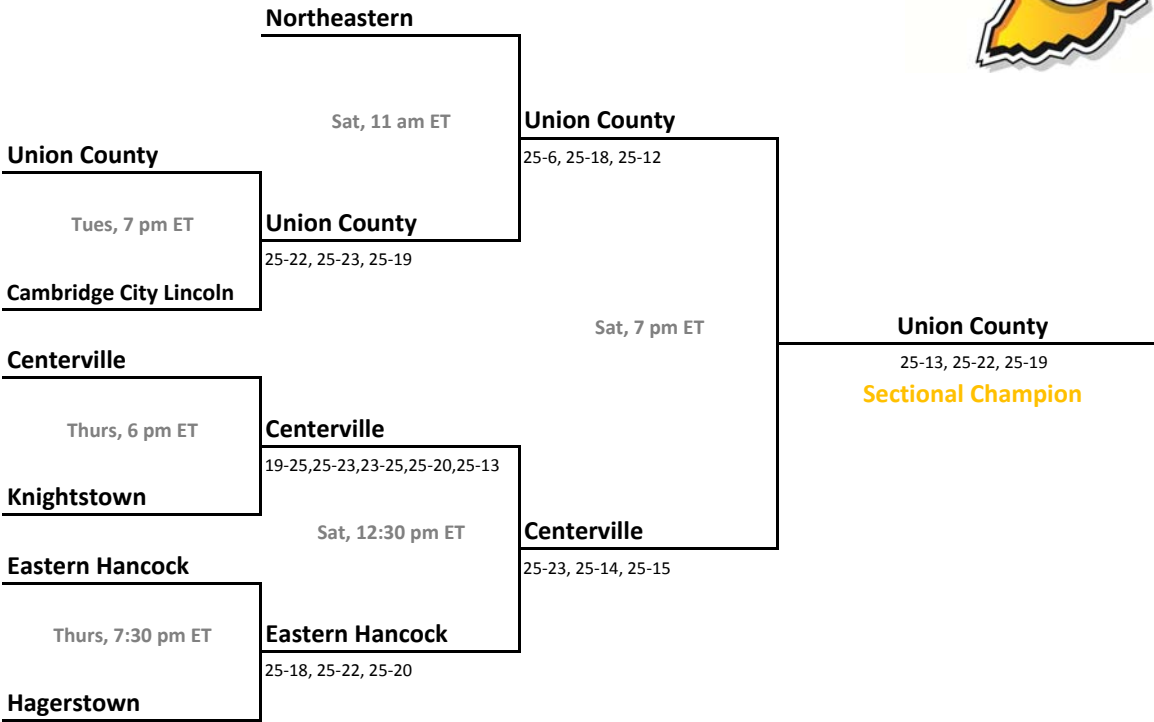

Class 2A, Sectional 41 | Northeastern (7 teams)