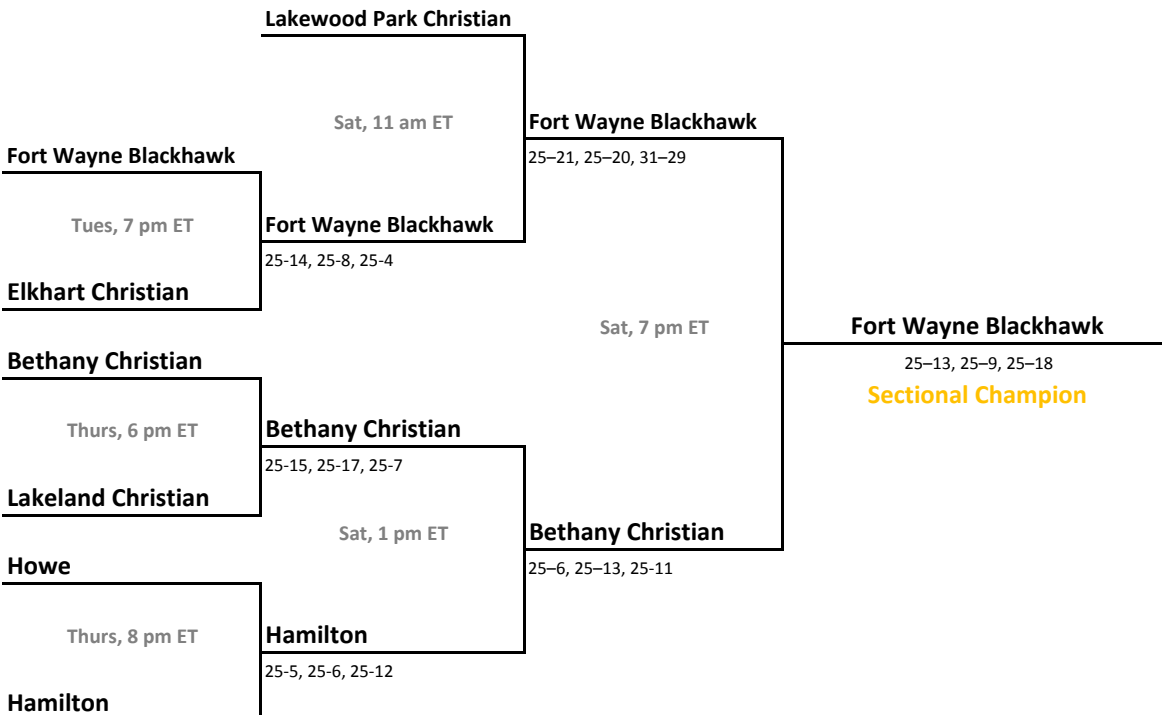

## 42nd Annual State Tournament Series

**Sectionals**  
October 22, 24, 26, 2013

**Class A, Sectional 51 | Oregon-Davis (6 teams)**

**Class A, Sectional 52 | Fort Wayne Blackhawk (7 teams)**

Sectionals: \$6 per session; \$9 season.