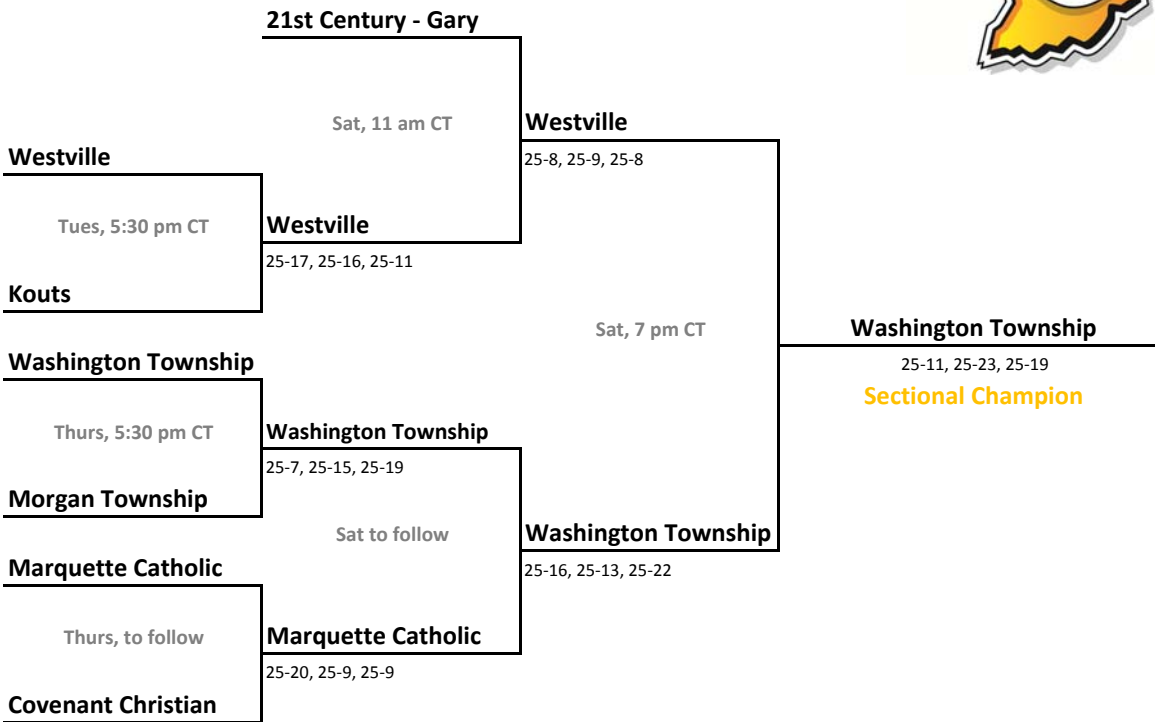

Class A, Sectional 49 | Marquette Catholic (7 teams)