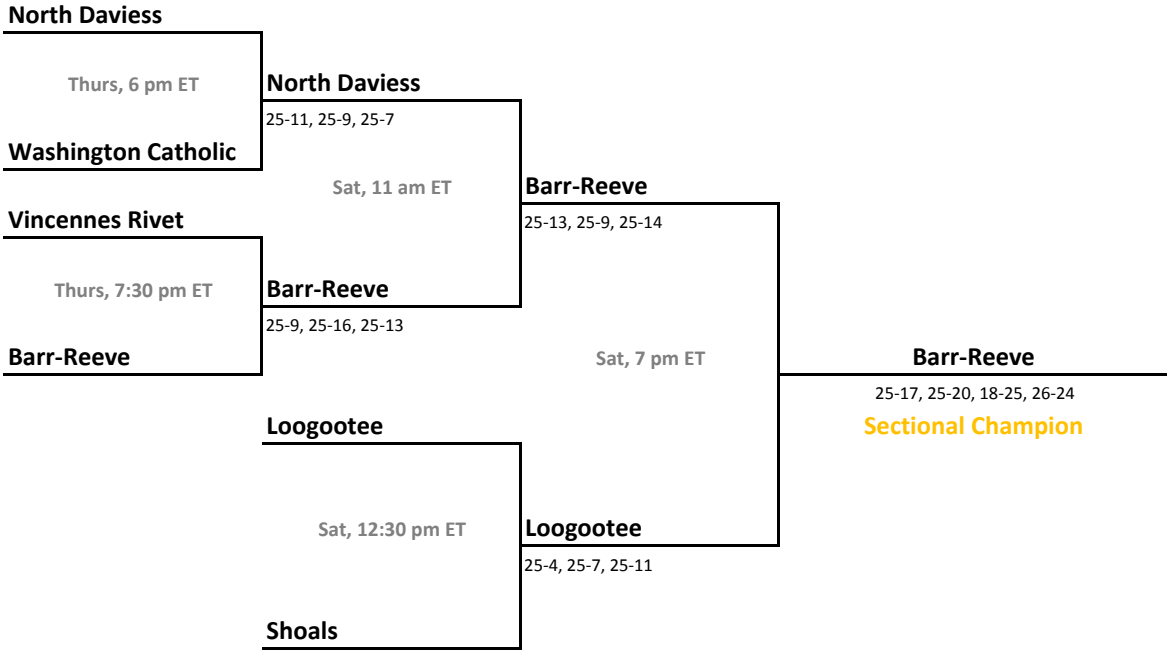

2013-14 IHSAA Class A Volleyball

42nd Annual State Tournament Series

Sectionals

October 22, 24, 26, 2013

Class A, Sectional 63 | Loogootee (6 teams)