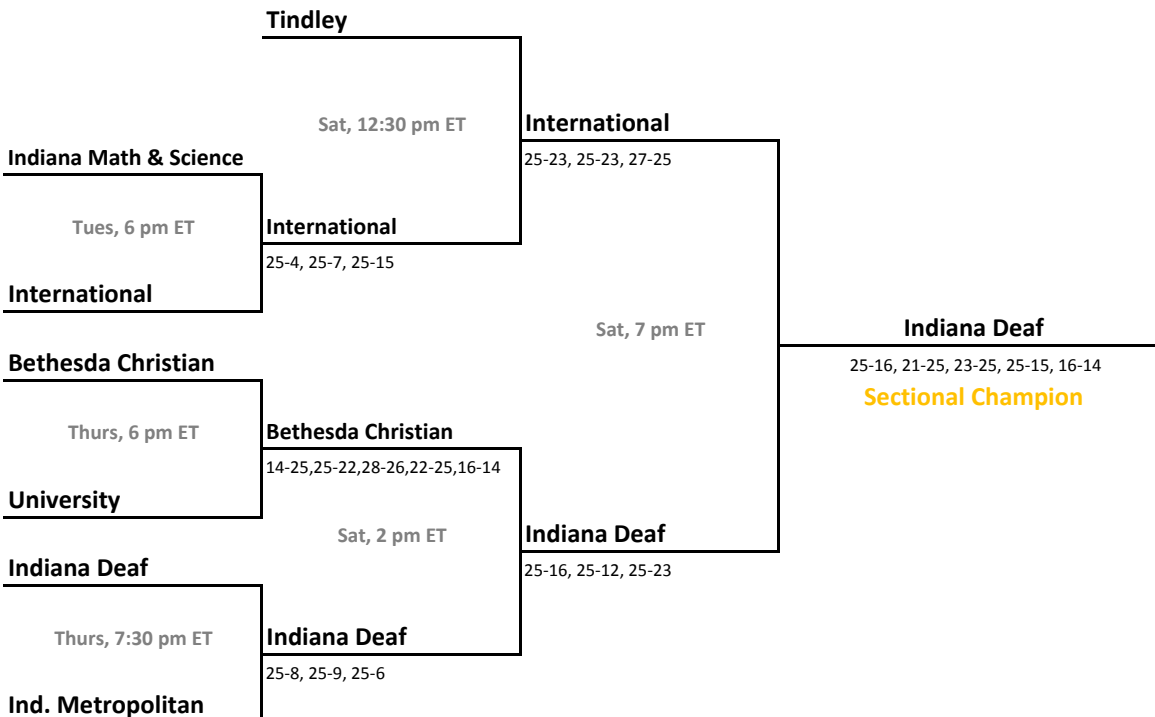

Class A, Sectional 58 | Indiana School for the Deaf (7 teams)

Sectionals: $6 per session; $9 season.