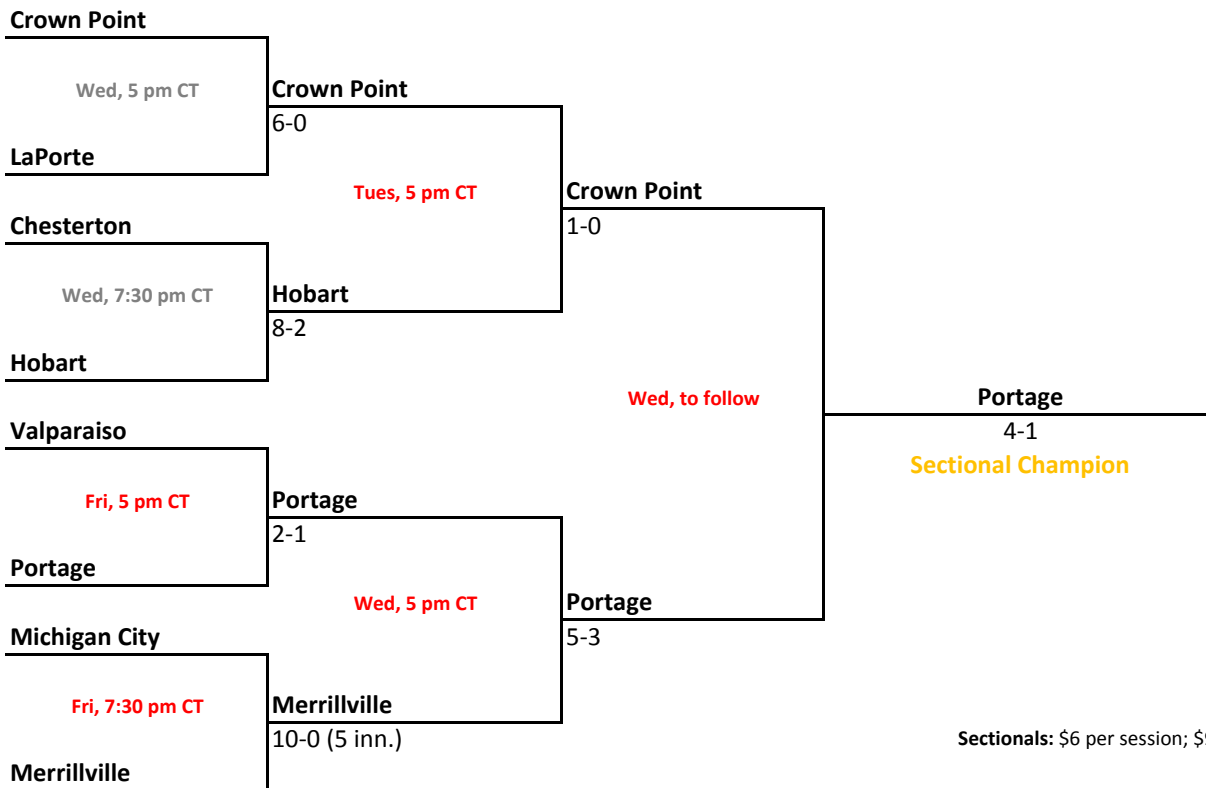

2012-13 IHSAA Class 4A Baseball

47th Annual State Tournament Series

Sectionals
May 22-27, 2013

Class 4A, Sectional 1 | Munster (7 teams)

Class 4A, Sectional 2 | LaPorte (8 teams)

Sectionals: \$6 per session; \$9 season.

2012-13 IHSAA Class 4A Baseball

47th Annual State Tournament Series

Sectionals
May 22-27, 2013

Class 4A, Sectional 3 | South Bend Clay (6 teams)

South Bend Washington

Wed, 5 pm ET

Mishawaka

Mishawaka
7-2

South Bend Adams

Wed, 7:30 pm ET

Penn

Thurs, 5 pm ET

Mishawaka
3-1

Mishawaka
3-1

Penn

Penn
11-3

Elkhart Central

Fri, 5 pm ET

Concord

Elkhart Central
3-0

Northridge

Fri, 7:30 pm ET

Goshen

Sat, 11 am ET