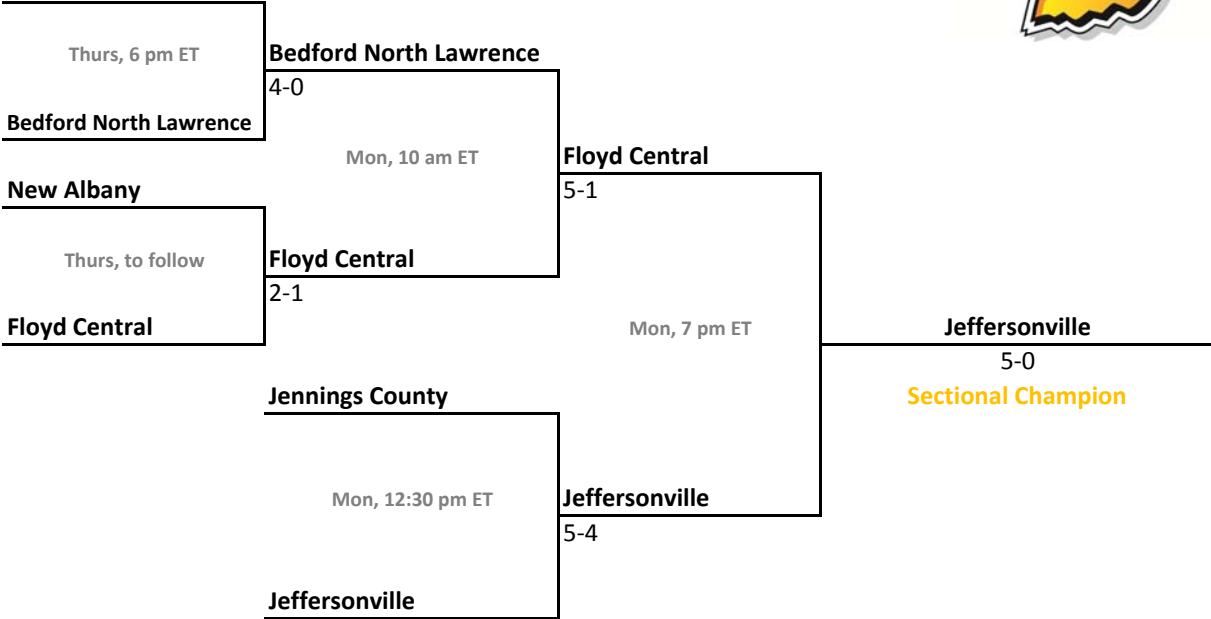

Class 4A, Sectional 15 | Bedford North Lawrence (6 teams)

Seymour