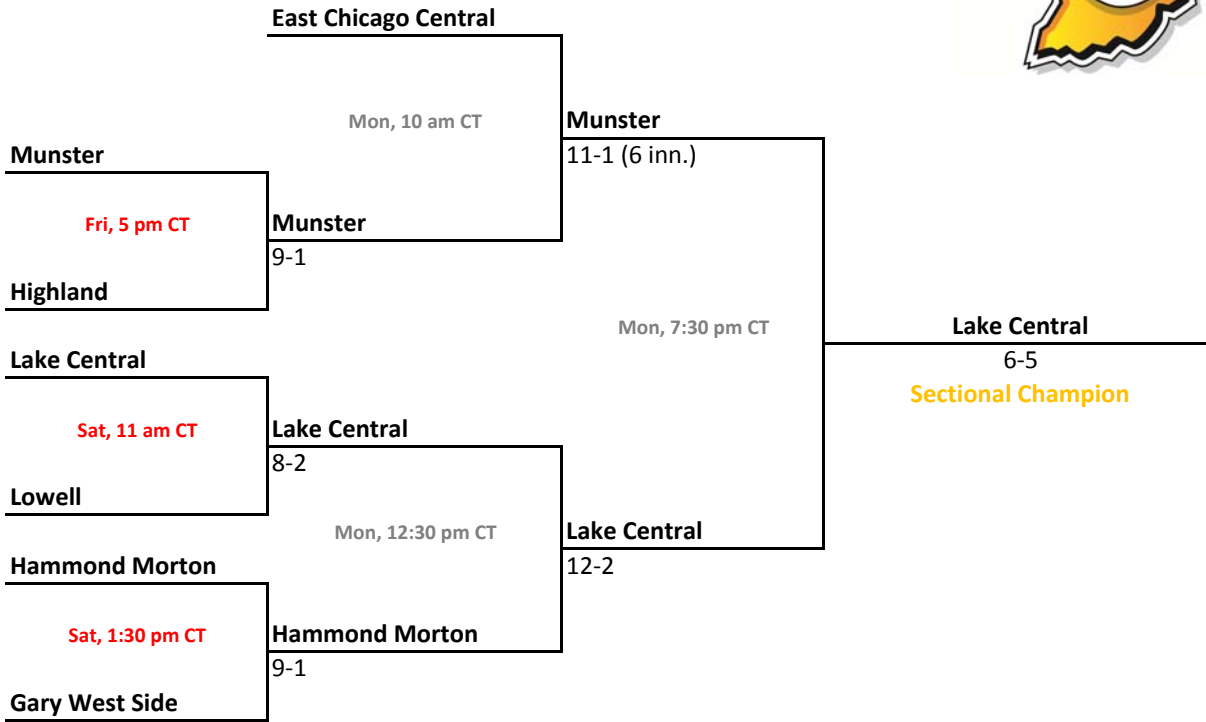

2012-13 IHSAA Class 4A Baseball

47th Annual State Tournament Series

Sectionals
May 22-27, 2013

Class 4A, Sectional 1 | Munster (7 teams)

Class 4A, Sectional 2 | LaPorte (8 teams)

Sectionals: \$6 per session; \$9 season.

2012-13 IHSAA Class 4A Baseball

47th Annual State Tournament Series

Sectionals
May 22-27, 2013

Class 4A, Sectional 3 | South Bend Clay (6 teams)

South Bend Washington

Wed, 5 pm ET

Mishawaka

Mishawaka
7-2

Elkhart Central

Fri, 5 pm ET

Concord

Elkhart Central
3-0

Northridge

Fri, 7:30 pm ET

Goshen

Sat, 11 am ET