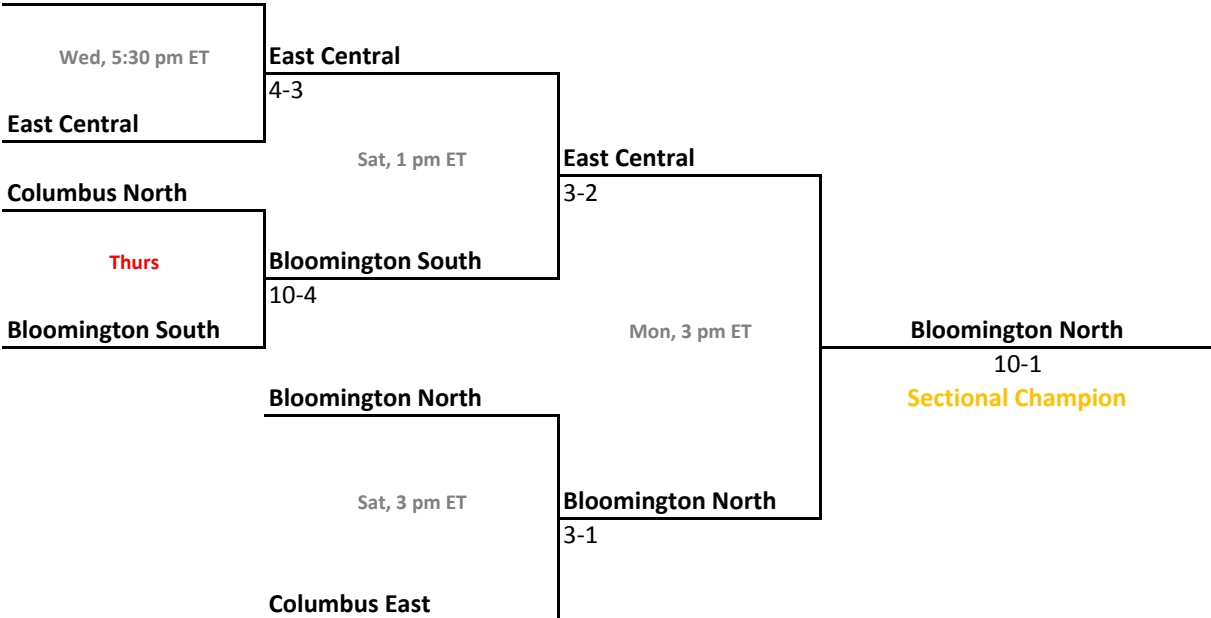

47th Annual State Tournament Series

Sectionals
May 22-27, 2013

Class 4A, Sectional 13 | Whiteland (6 teams)

Franklin Central

Class 4A, Sectional 14 | Shelbyville (6 teams)

Shelbyville

2012-13 IHSAA Class 4A Baseball