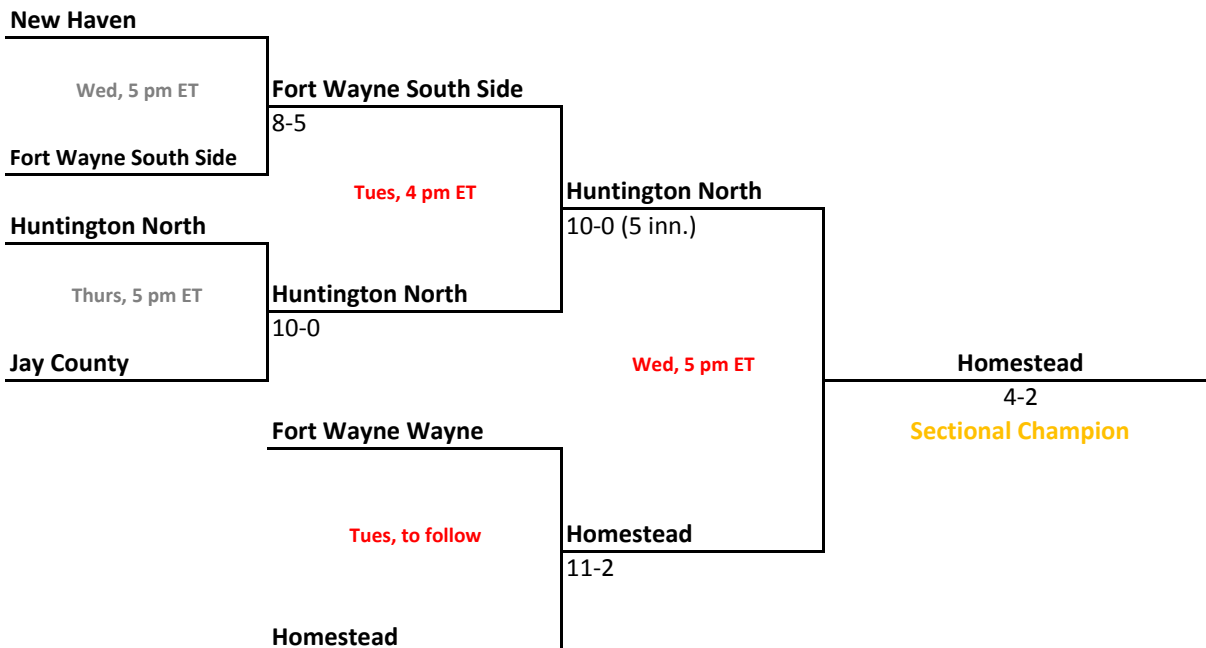

Elkhart Central

Fri, 5 pm ET

Concord

Elkhart Central
3-0

Northridge

Fri, 7:30 pm ET

Goshen

Sat, 11 am ET

Elkhart Central
5-0

Elkhart Central
5-0

Goshen

Northridge
4-3

Tues, 7 pm ET

Elkhart Central
3-1

Elkhart Central
3-1
Sectional Champion

Elkhart Memorial

Sat, 1:30 pm ET

Warsaw

Elkhart Memorial
5-3

2012-13 IHSAA Class 4A Baseball

47th Annual State Tournament Series

Sectionals
May 22-27, 2013

Class 4A, Sectional 5 | Carroll (Fort Wayne) (7 teams)

Class 4A, Sectional 6 | Huntington North (6 teams)