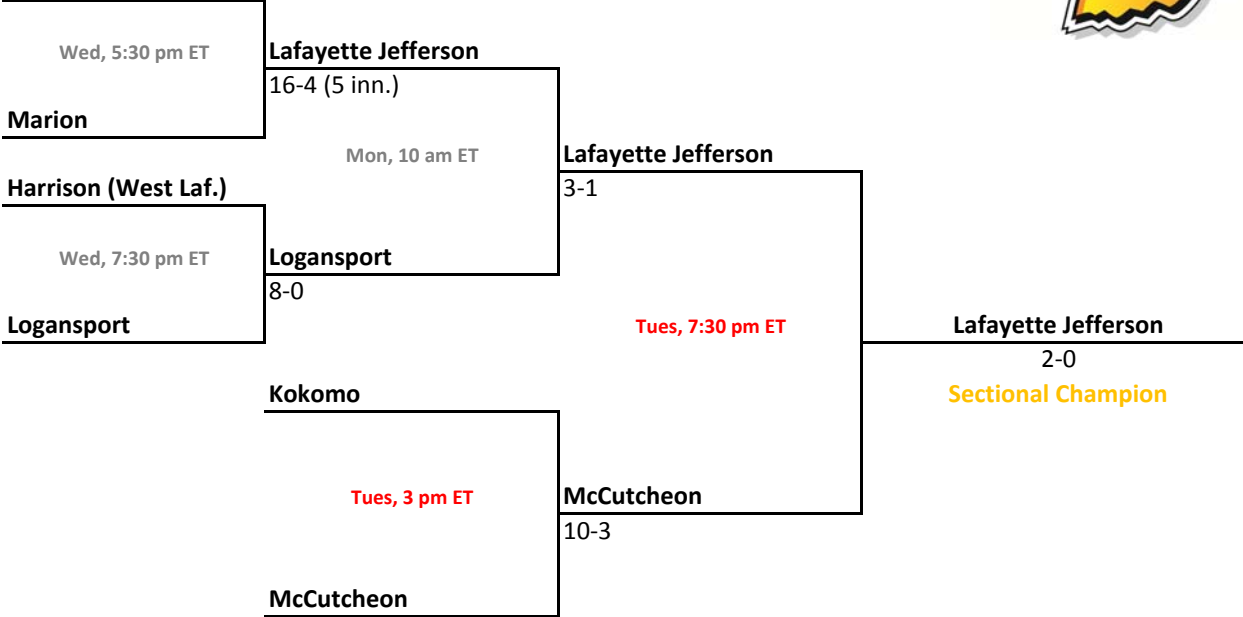

Elkhart Central

Fri, 5 pm ET

Concord

Elkhart Central
3-0

Northridge

Fri, 7:30 pm ET

Goshen

Sat, 11 am ET

2012-13 IHSAA Class 4A Baseball

47th Annual State Tournament Series

Sectionals
May 22-27, 2013

Class 4A, Sectional 7 | Kokomo (6 teams)

Lafayette Jefferson

Class 4A, Sectional 8 | Zionsville (7 teams)

Sectionals: \$6 per session; \$9 season.