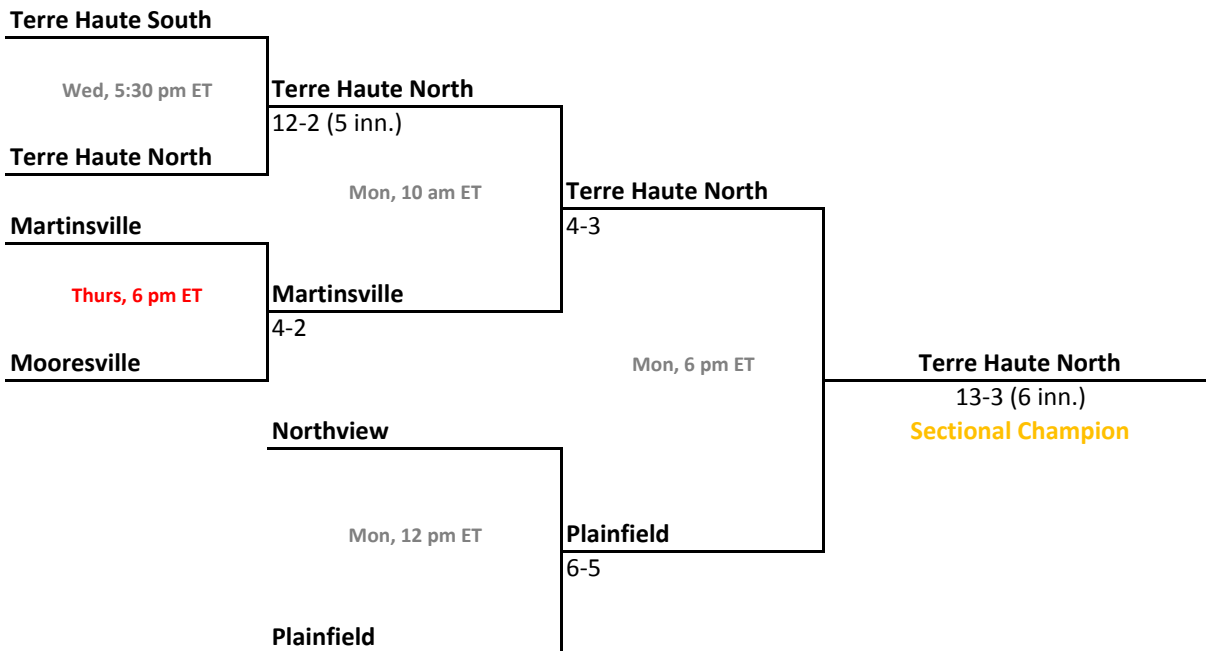

Roncalli

2012-13 IHSAA Class 4A Baseball

47th Annual State Tournament Series

Sectionals
May 22-27, 2013

Class 4A, Sectional 11 | Avon (7 teams)

Class 4A, Sectional 12 | Terre Haute South (6 teams)

2012-13 IHSAA Class 4A Baseball