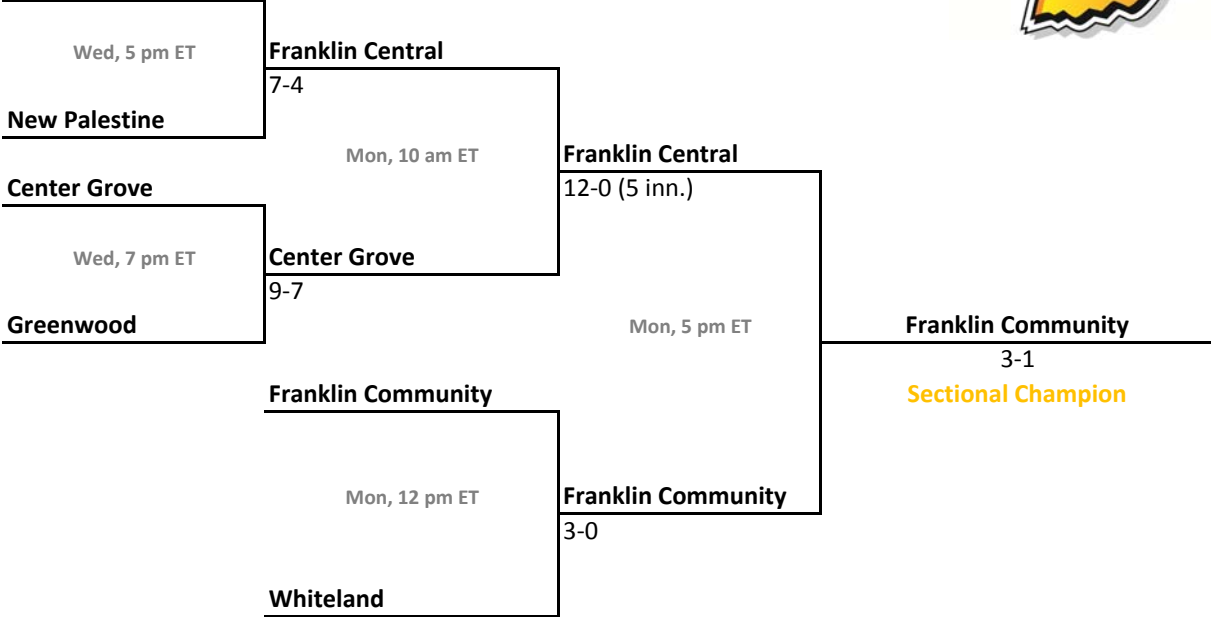

Class 4A, Sectional 13 | Whiteland (6 teams)

Franklin Central