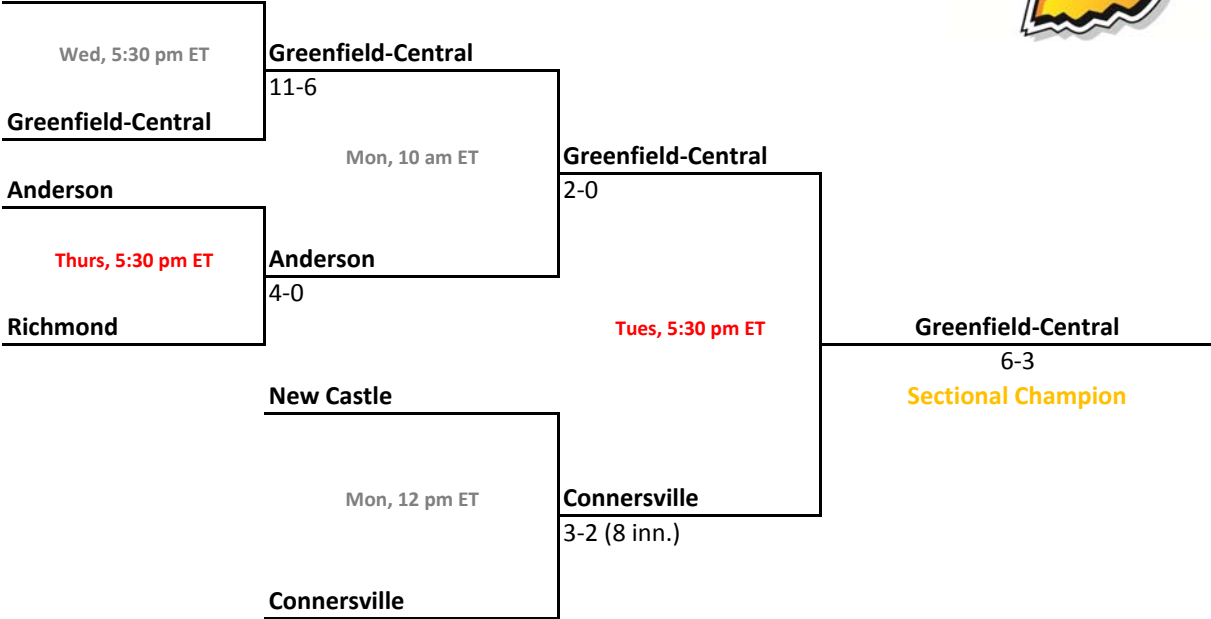

2012-13 IHSAA Class 4A Baseball

47th Annual State Tournament Series

Sectionals
May 22-27, 2013

Class 4A, Sectional 9 | Pendleton Heights (6 teams)

Pendleton Heights

Class 4A, Sectional 10 | Roncalli (6 teams)