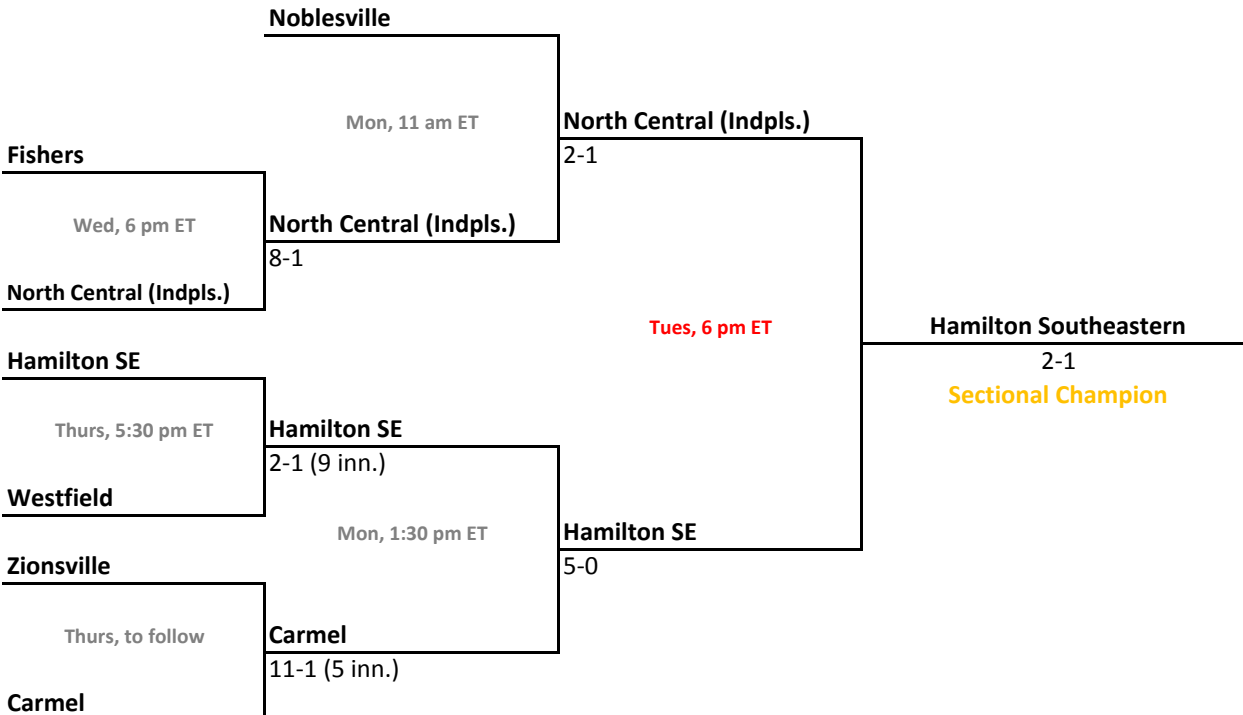

2012-13 IHSAA Class 4A Baseball

47th Annual State Tournament Series

Sectionals
May 22-27, 2013

Class 4A, Sectional 7 | Kokomo (6 teams)

Lafayette Jefferson

Class 4A, Sectional 8 | Zionsville (7 teams)

Sectionals: \$6 per session; \$9 season.