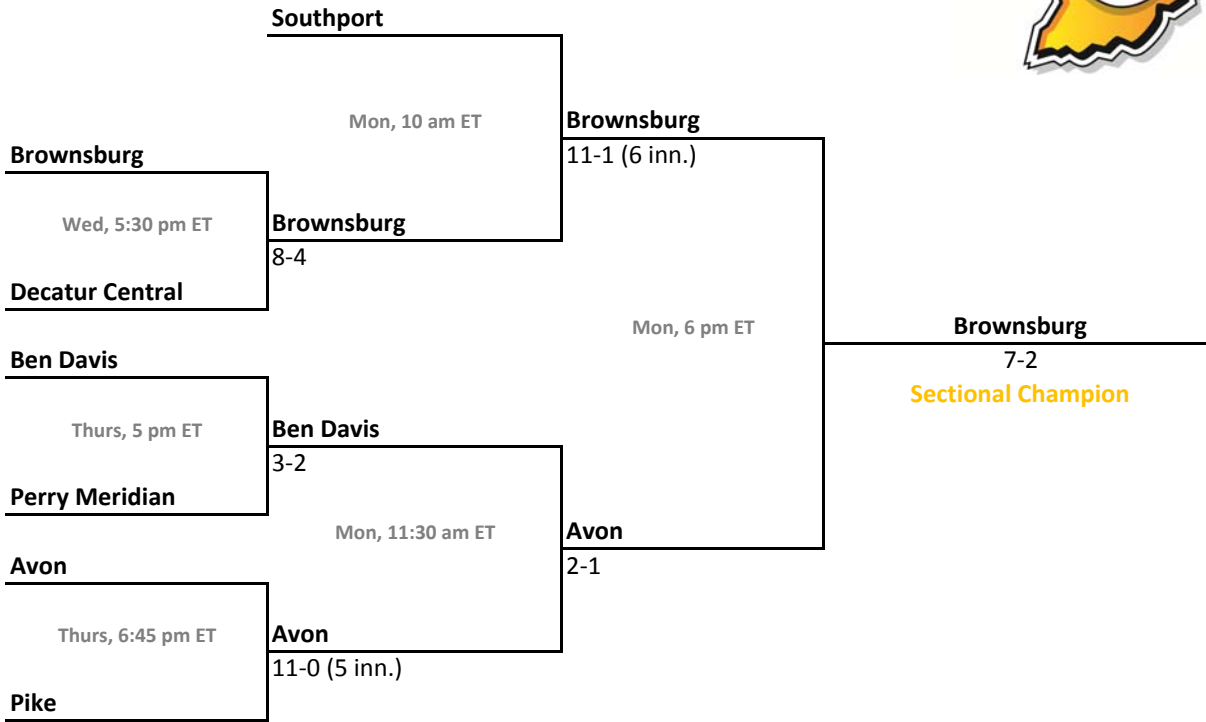

Roncalli

2012-13 IHSAA Class 4A Baseball

47th Annual State Tournament Series

Sectionals
May 22-27, 2013

Class 4A, Sectional 11 | Avon (7 teams)

Class 4A, Sectional 12 | Terre Haute South (6 teams)

2012-13 IHSAA Class 4A Baseball