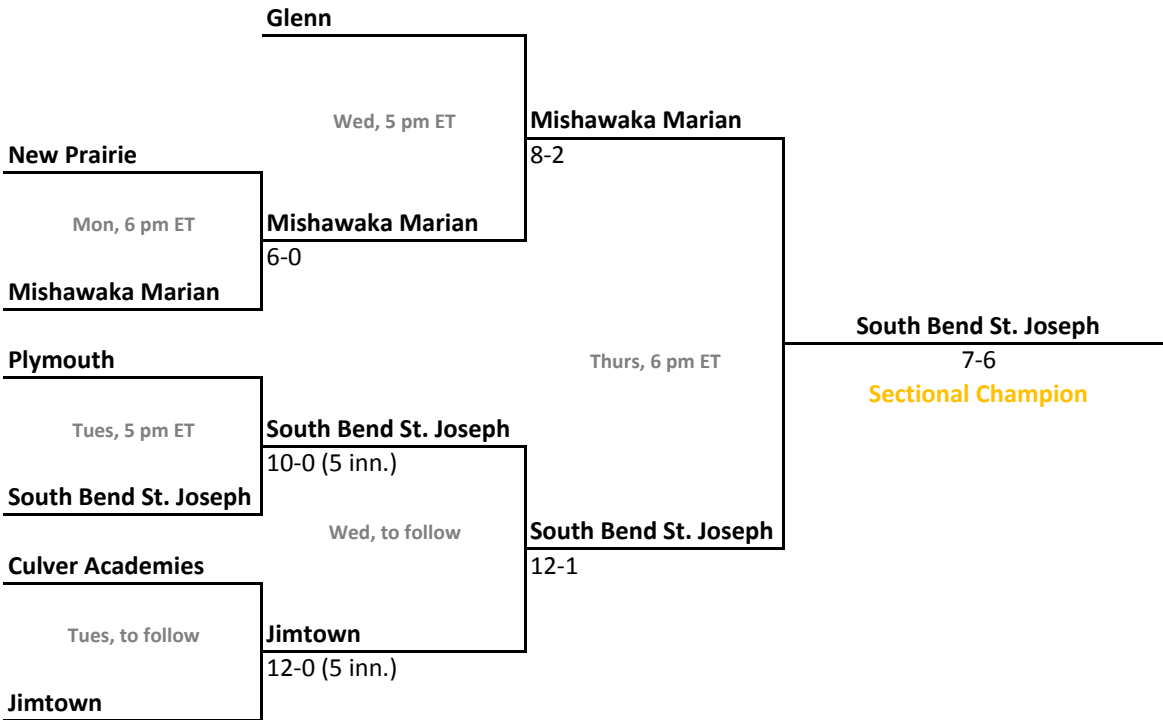

2012-13 IHSAA Class 3A Softball

29th Annual State Tournament Series

Sectionals May 20-25, 2013

Class 3A, Sectional 17 | Hammond Clark (5 teams)

Class 3A, Sectional 18 | Kankakee Valley (6 teams)

2012-13 IHSAA Class 3A Softball

29th Annual State Tournament Series

Sectionals May 20-25, 2013

Class 3A, Sectional 19 | South Bend St. Joseph (7 teams)

Class 3A, Sectional 20 | Twin Lakes (7 teams)

Sectionals: \$6 per session; \$9 season.

2012-13 IHSAA Class 3A Softball

29th Annual State Tournament Series

Sectionals May 20-25, 2013

Class 3A, Sectional 23 | Norwell (6 teams)

Class 3A, Sectional 24 | Blackford (6 teams)

2012-13 IHSAA Class 3A Softball