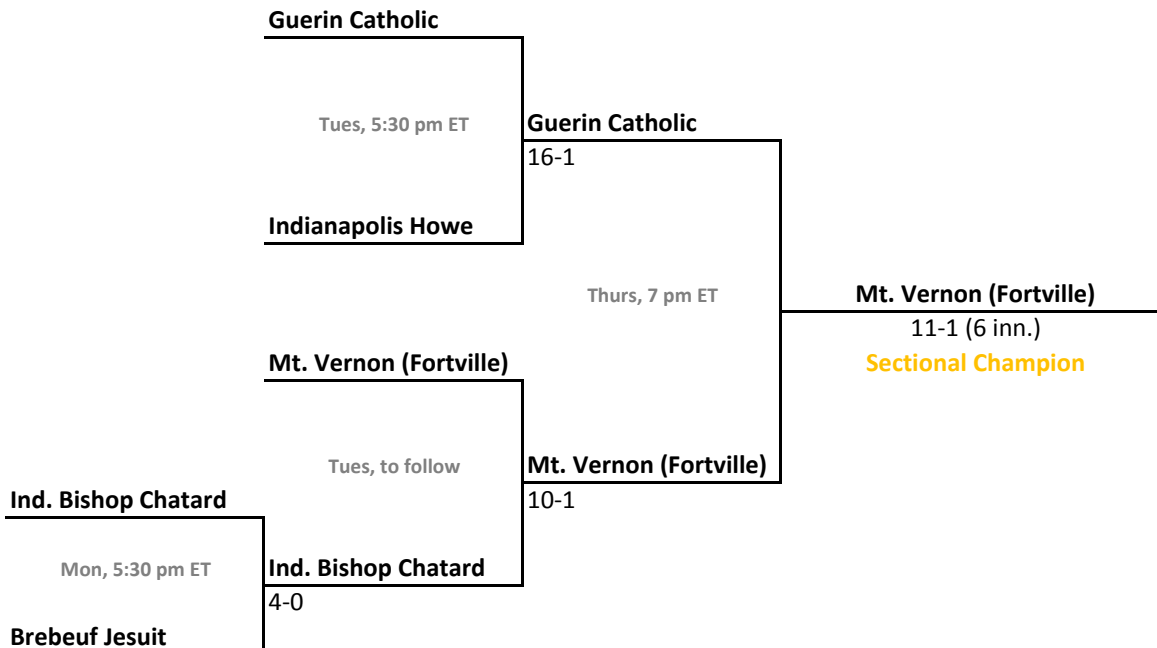

Class 3A, Sectional 26 | Mt. Vernon (Fortville) (5 teams)