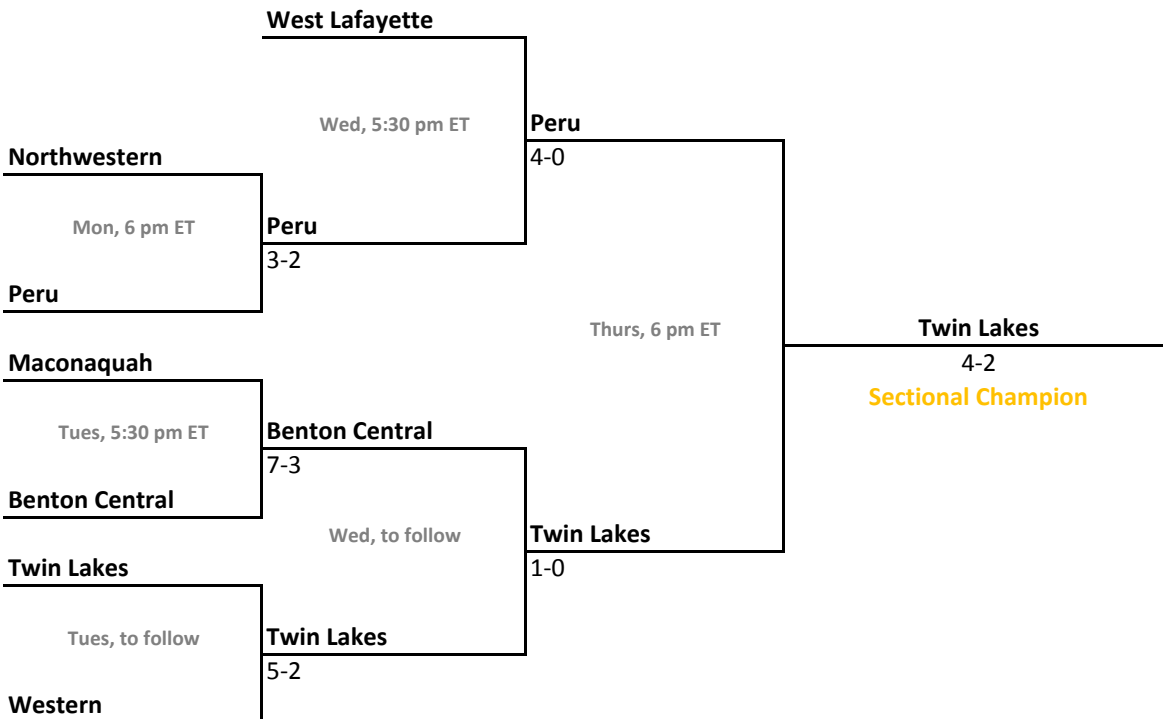

2012-13 IHSAA Class 3A Softball

29th Annual State Tournament Series

Sectionals May 20-25, 2013

Class 3A, Sectional 17 | Hammond Clark (5 teams)

Class 3A, Sectional 18 | Kankakee Valley (6 teams)

2012-13 IHSAA Class 3A Softball

29th Annual State Tournament Series

Sectionals May 20-25, 2013

Class 3A, Sectional 19 | South Bend St. Joseph (7 teams)

Class 3A, Sectional 20 | Twin Lakes (7 teams)

Sectionals: \$6 per session; \$9 season.

2012-13 IHSAA Class 3A Softball

29th Annual State Tournament Series

Sectionals May 20-25, 2013

Class 3A, Sectional 23 | Norwell (6 teams)

Class 3A, Sectional 24 | Blackford (6 teams)

2012-13 IHSAA Class 3A Softball