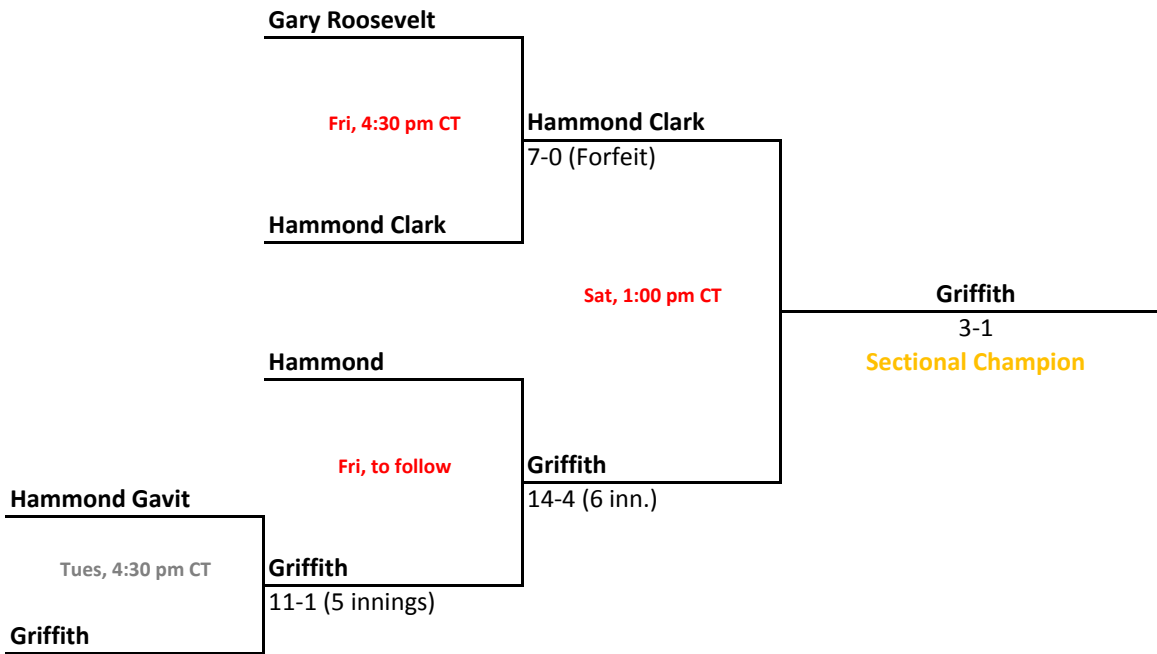

2012-13 IHSAA Class 3A Softball

29th Annual State Tournament Series

Sectionals May 20-25, 2013

Class 3A, Sectional 17 | Hammond Clark (5 teams)

Class 3A, Sectional 18 | Kankakee Valley (6 teams)

2012-13 IHSAA Class 3A Softball

29th Annual State Tournament Series

Sectionals May 20-25, 2013

Class 3A, Sectional 19 | South Bend St. Joseph (7 teams)

Class 3A, Sectional 20 | Twin Lakes (7 teams)

Sectionals: \$6 per session; \$9 season.