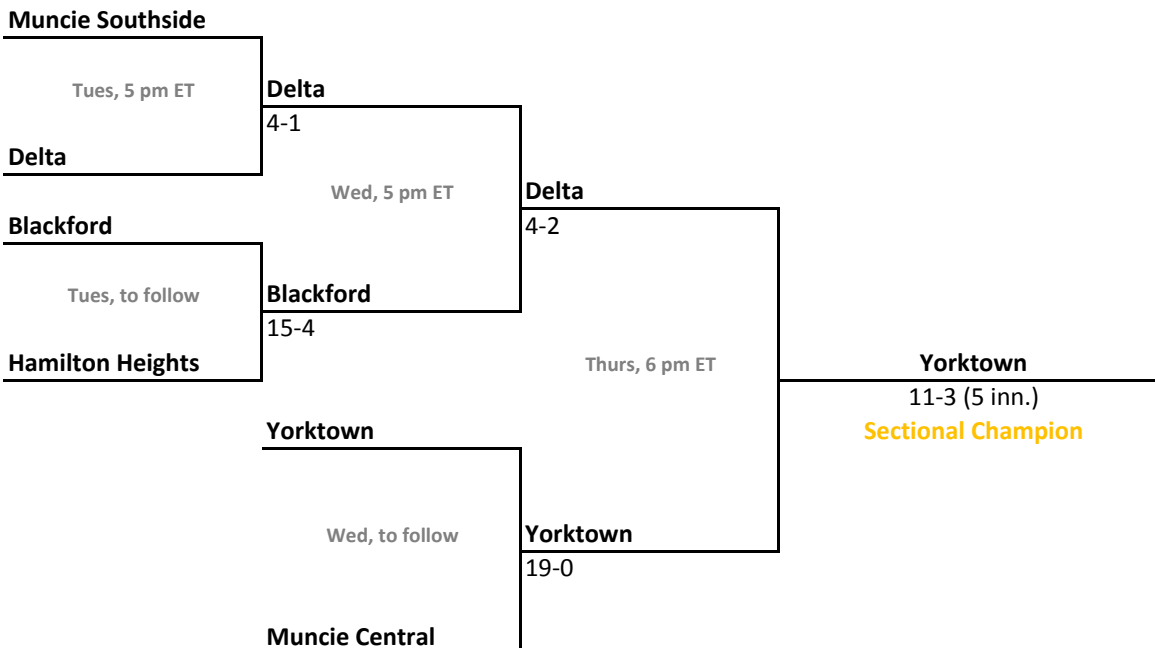

29th Annual State Tournament Series

Sectionals May 20-25, 2013

Class 3A, Sectional 19 | South Bend St. Joseph (7 teams)

Class 3A, Sectional 20 | Twin Lakes (7 teams)

Sectionals: \$6 per session; \$9 season.

2012-13 IHSAA Class 3A Softball

29th Annual State Tournament Series

Sectionals May 20-25, 2013

Class 3A, Sectional 23 | Norwell (6 teams)

Class 3A, Sectional 24 | Blackford (6 teams)

2012-13 IHSAA Class 3A Softball

29th Annual State Tournament Series

Sectionals
May 20-25, 2013

Class 3A, Sectional 25 | Crawfordsville (7 teams)

Class 3A, Sectional 26 | Mt. Vernon (Fortville) (5 teams)

2012-13 IHSAA Class 3A Softball

29th Annual State Tournament Series