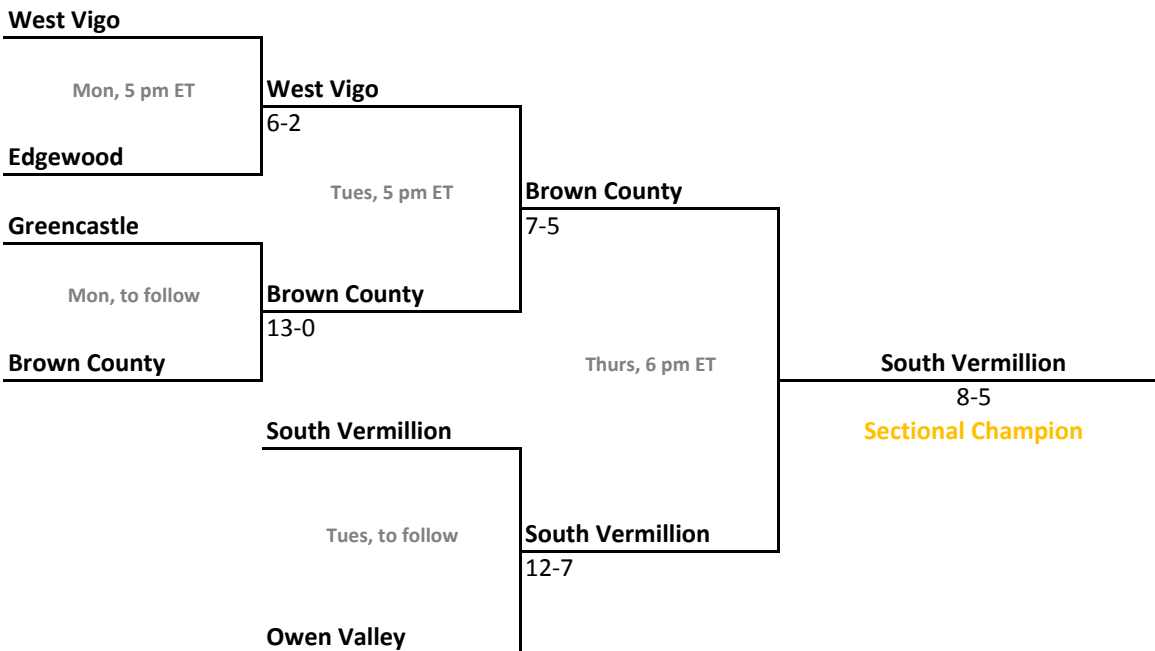

Class 3A, Sectional 28 | Edgewood (6 teams)