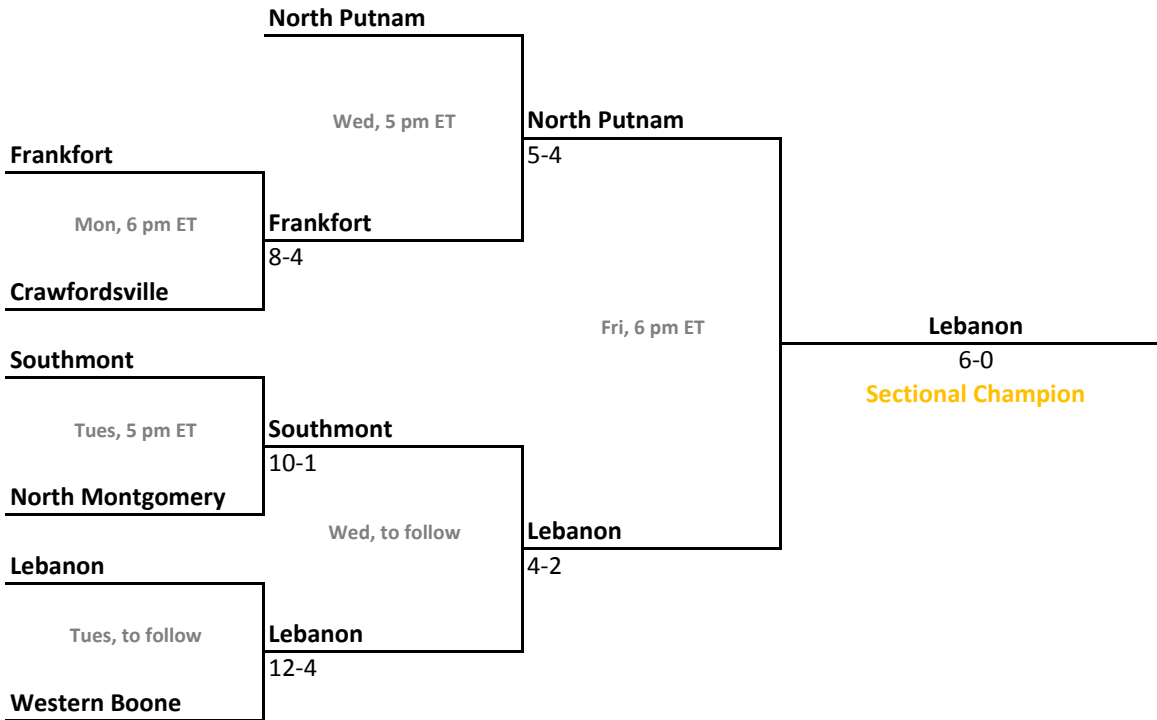

2012-13 IHSAA Class 3A Softball

29th Annual State Tournament Series

Sectionals
May 20-25, 2013

Class 3A, Sectional 25 | Crawfordsville (7 teams)