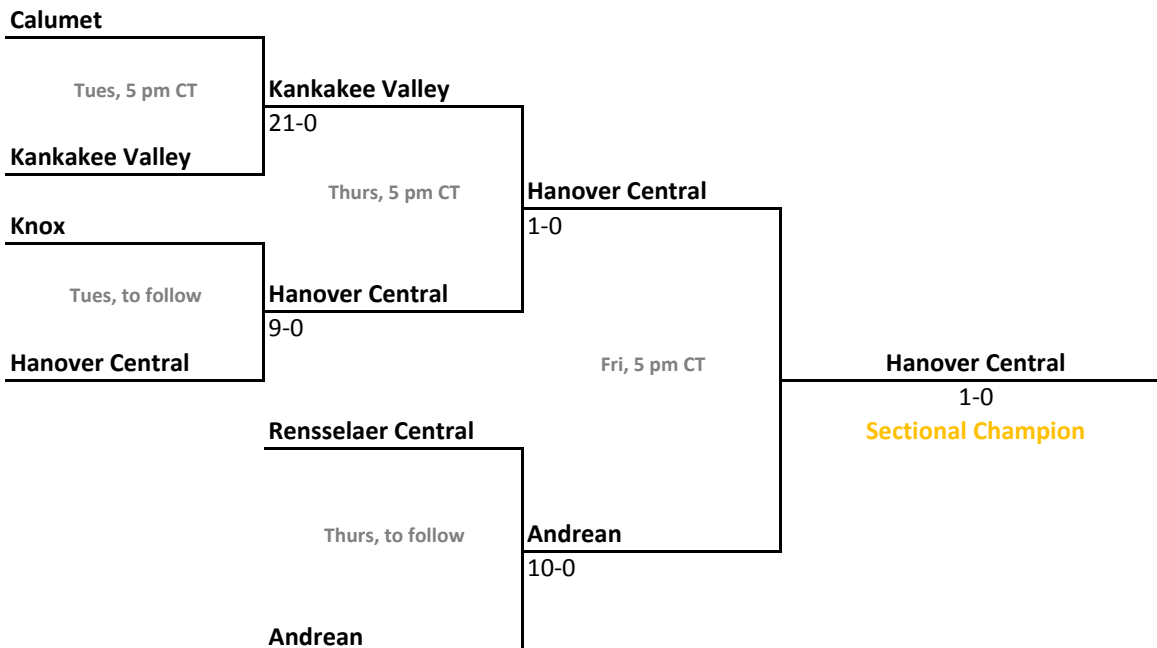

2012-13 IHSAA Class 3A Softball

29th Annual State Tournament Series

Sectionals May 20-25, 2013

Class 3A, Sectional 17 | Hammond Clark (5 teams)

Class 3A, Sectional 18 | Kankakee Valley (6 teams)

2012-13 IHSAA Class 3A Softball

29th Annual State Tournament Series

Sectionals May 20-25, 2013

Class 3A, Sectional 19 | South Bend St. Joseph (7 teams)

Class 3A, Sectional 20 | Twin Lakes (7 teams)

Sectionals: \$6 per session; \$9 season.