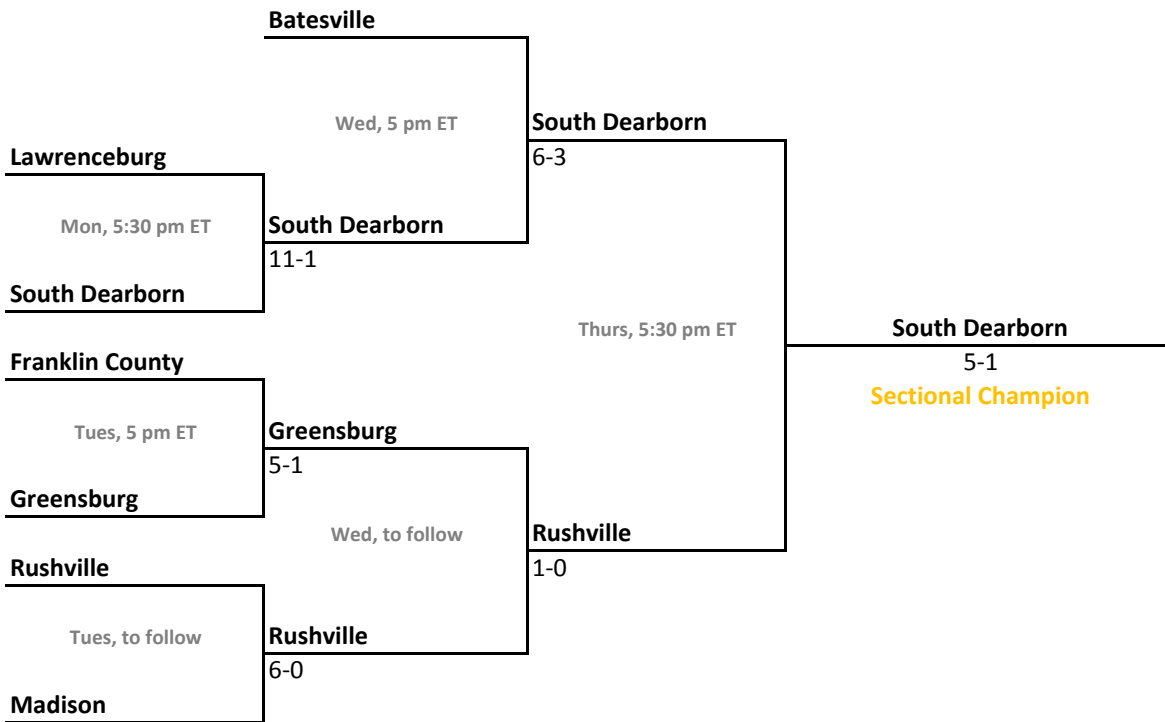

2012-13 IHSAA Class 3A Softball

29th Annual State Tournament Series

Sectionals May 20-25, 2013

Class 3A, Sectional 29 | Greensburg (7 teams)