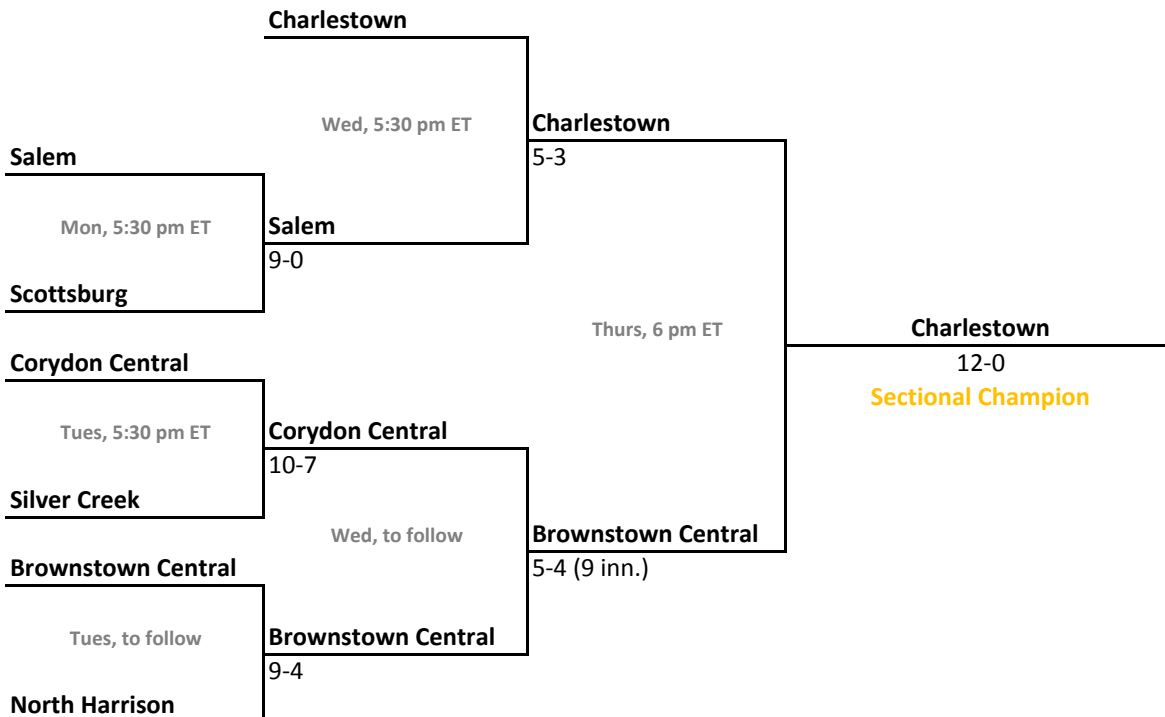

Class 3A, Sectional 30 | Salem (7 teams)

Sectionals: $6 per session; $9 season.