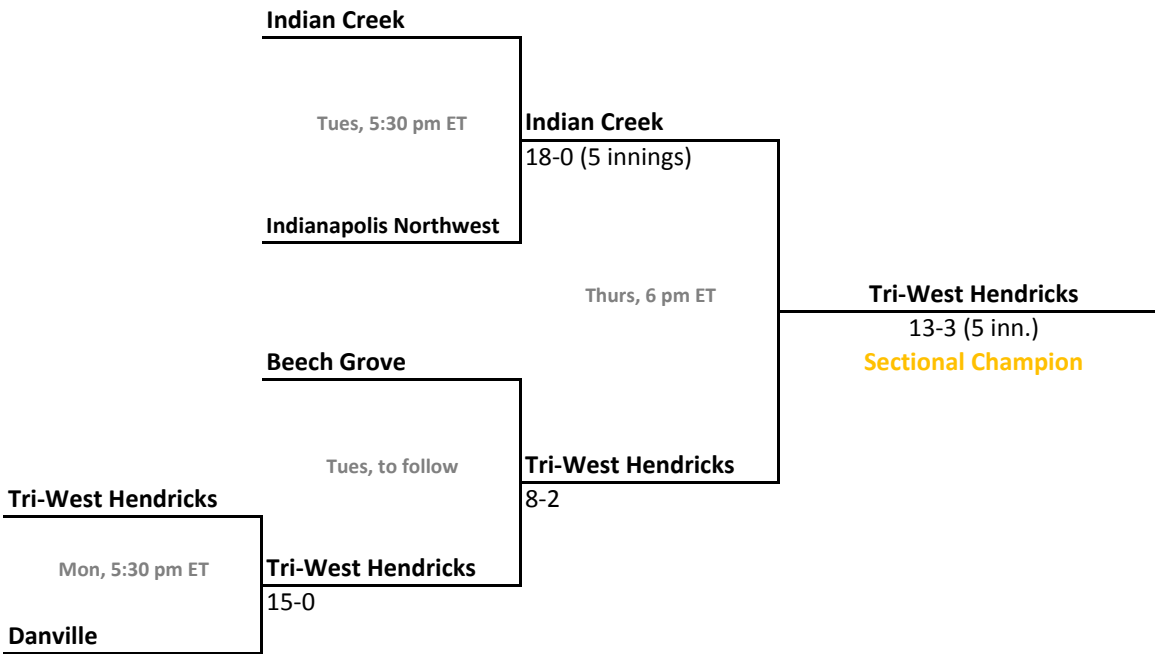

2012-13 IHSAA Class 3A Softball

29th Annual State Tournament Series

Sectionals May 20-25, 2013

Class 3A, Sectional 27 | Indian Creek (5 teams)