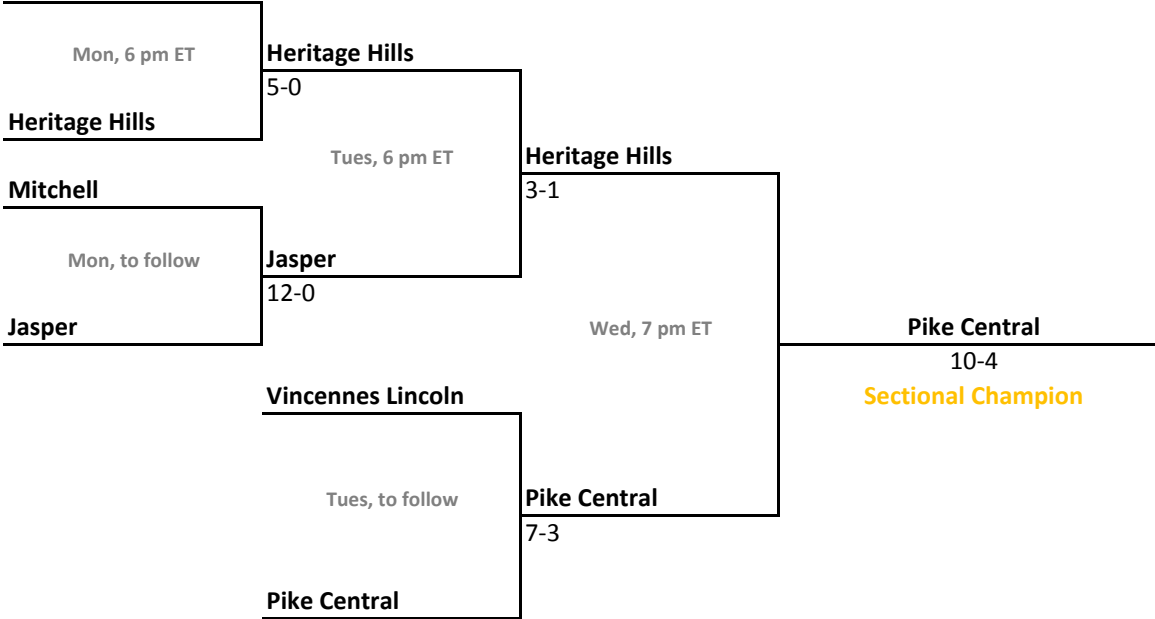

2012-13 IHSAA Class 3A Softball

29th Annual State Tournament Series

Sectionals May 20-25, 2013

Class 3A, Sectional 31 | Jasper (6 teams)

Washington