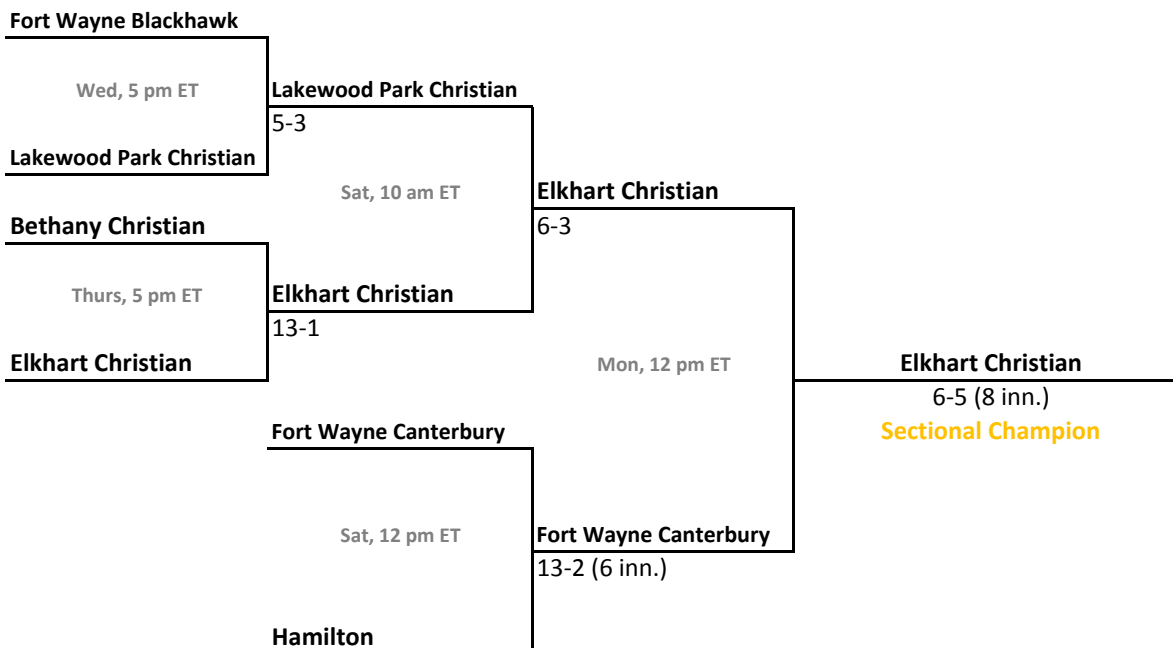

## 47th Annual State Tournament Series

**Sectionals**  
May 22-27, 2013

**Class A, Sectional 51 | Culver Community (7 teams)**

**Class A, Sectional 52 | Hamilton (6 teams)**