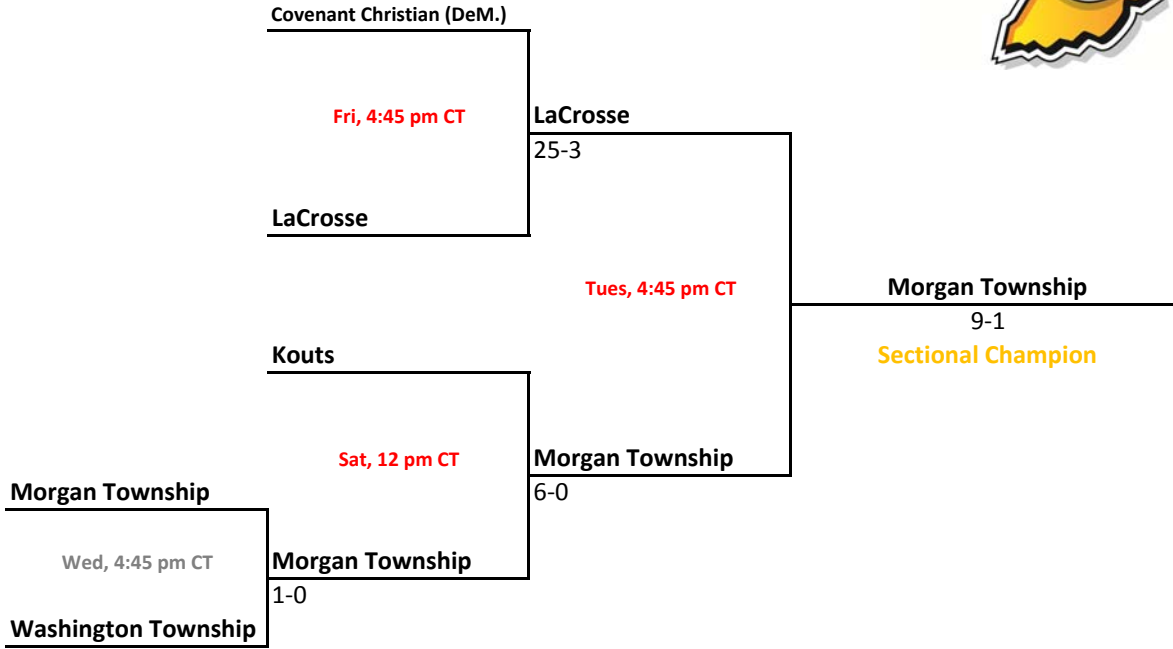

# 2012-13 IHSAA Class A Baseball

## 47th Annual State Tournament Series

**Sectionals**  
May 22-27, 2013

**Class A, Sectional 49 | Washington Township (5 teams)**

**Class A, Sectional 50 | Tri-County (6 teams)**