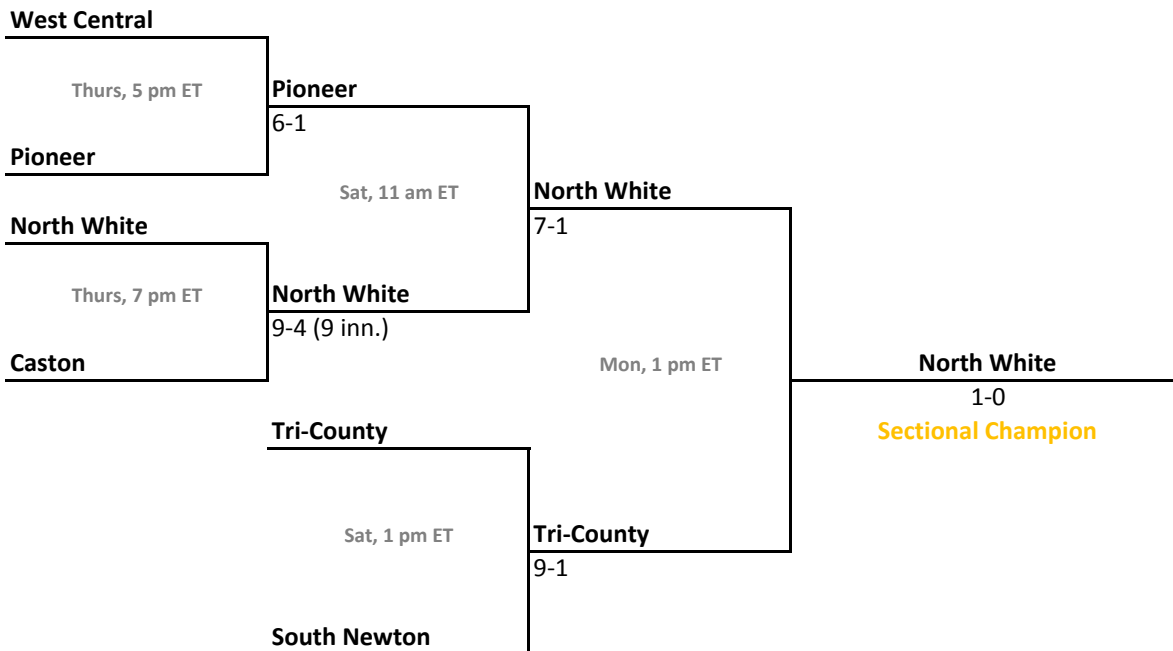

## 47th Annual State Tournament Series

**Sectionals**  
May 22-27, 2013

**Class A, Sectional 49 | Washington Township (5 teams)**

**Class A, Sectional 50 | Tri-County (6 teams)**