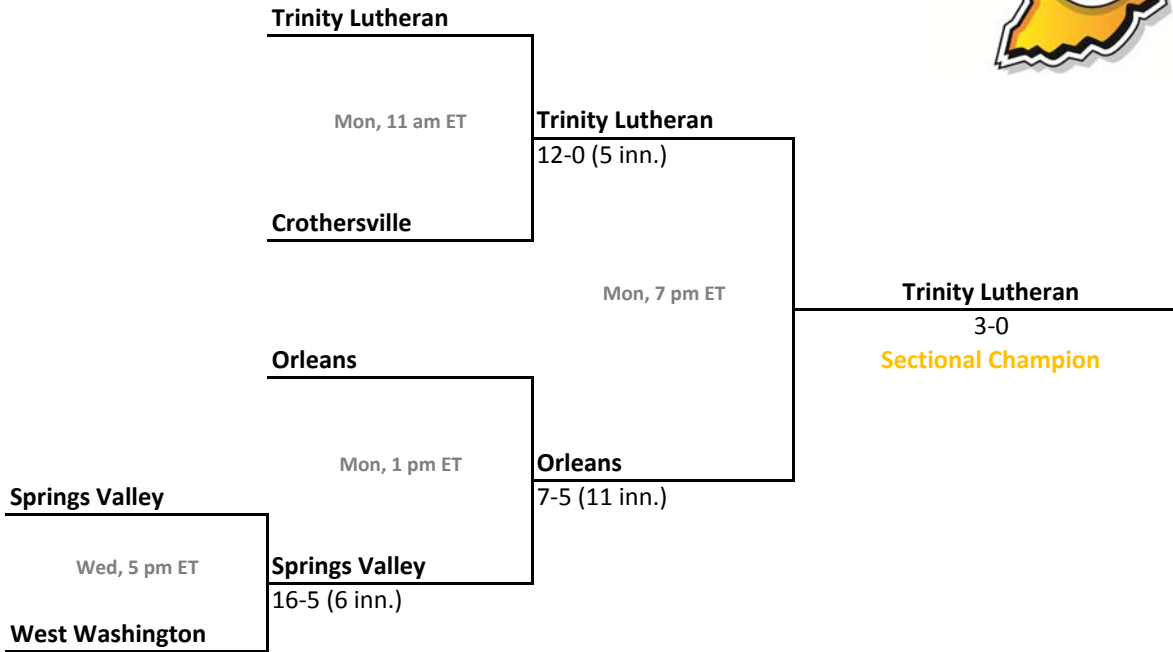

Class A, Sectional 61 | Springs Valley (5 teams)