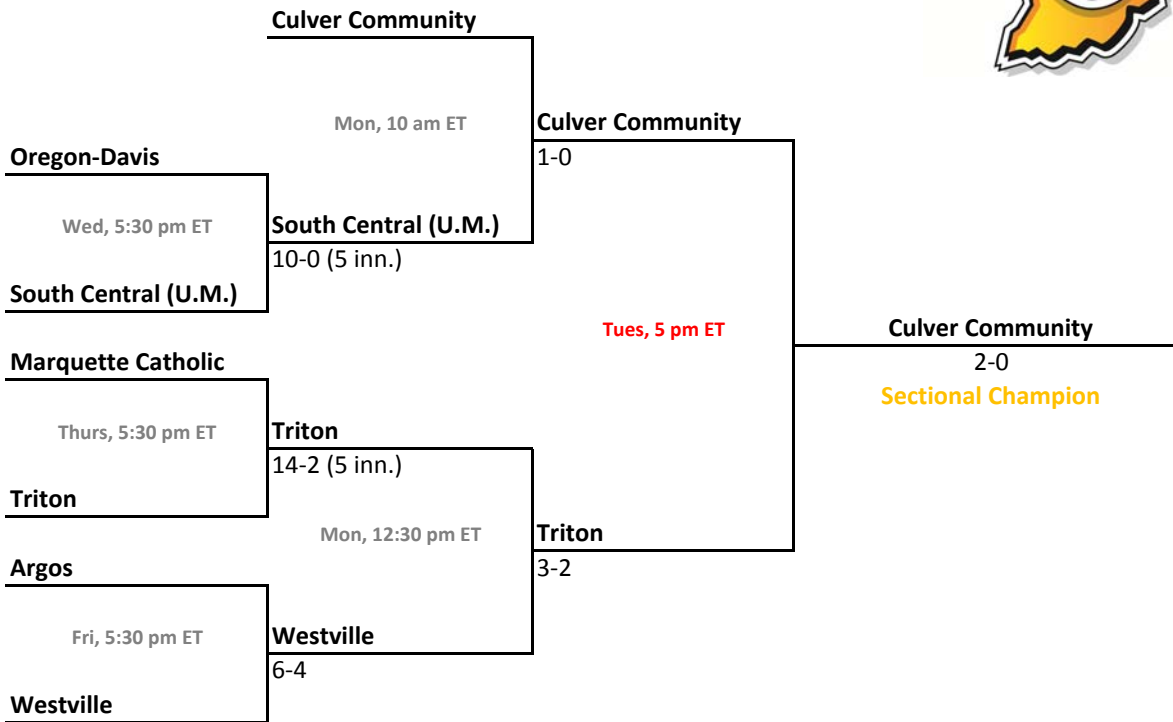

Class A, Sectional 51 | Culver Community (7 teams)