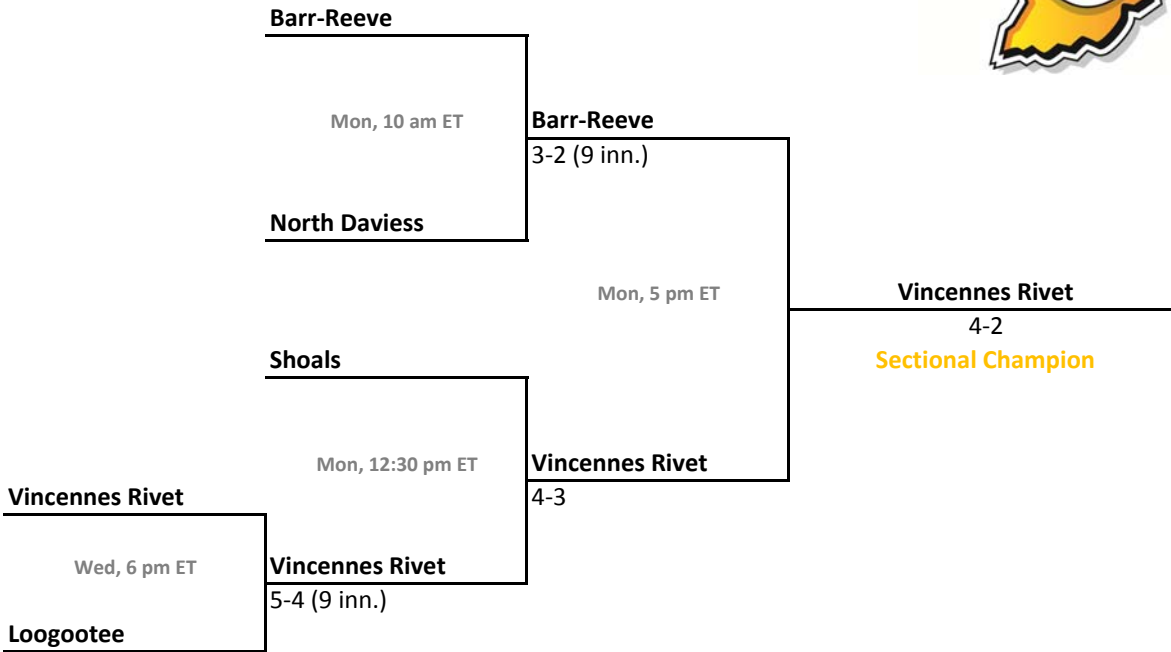

Class A, Sectional 63 | Loogootee (5 teams)