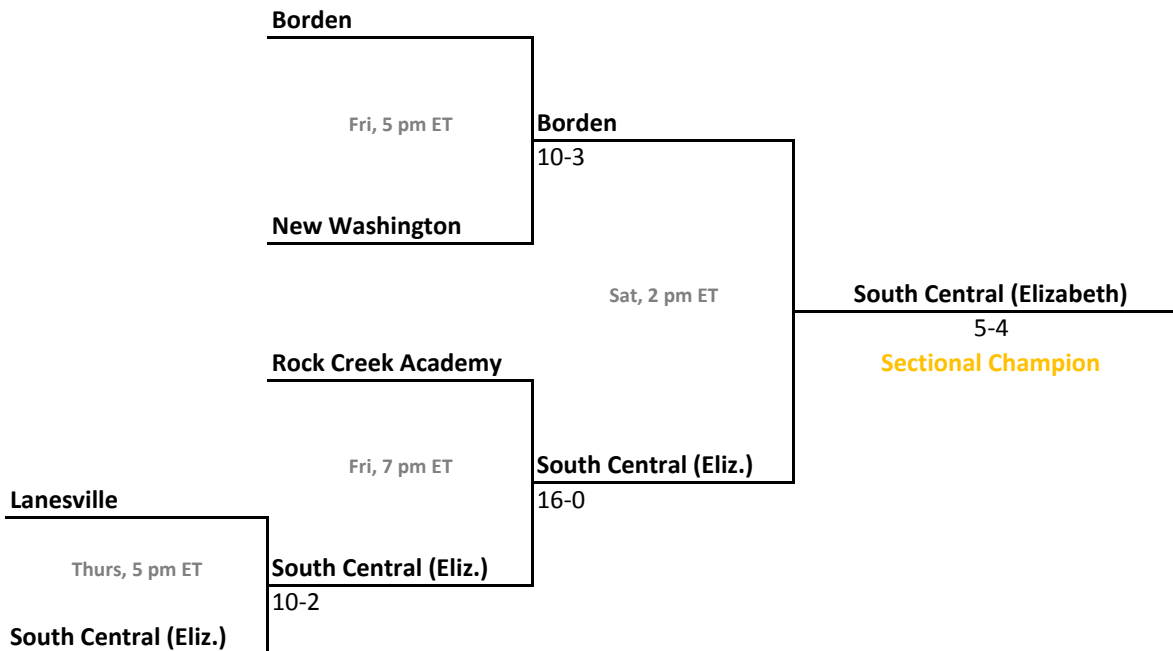

## 47th Annual State Tournament Series

**Sectionals**  
May 22-27, 2013

**Class A, Sectional 61 | Springs Valley (5 teams)**

**Class A, Sectional 62 | Lanesville (5 teams)**