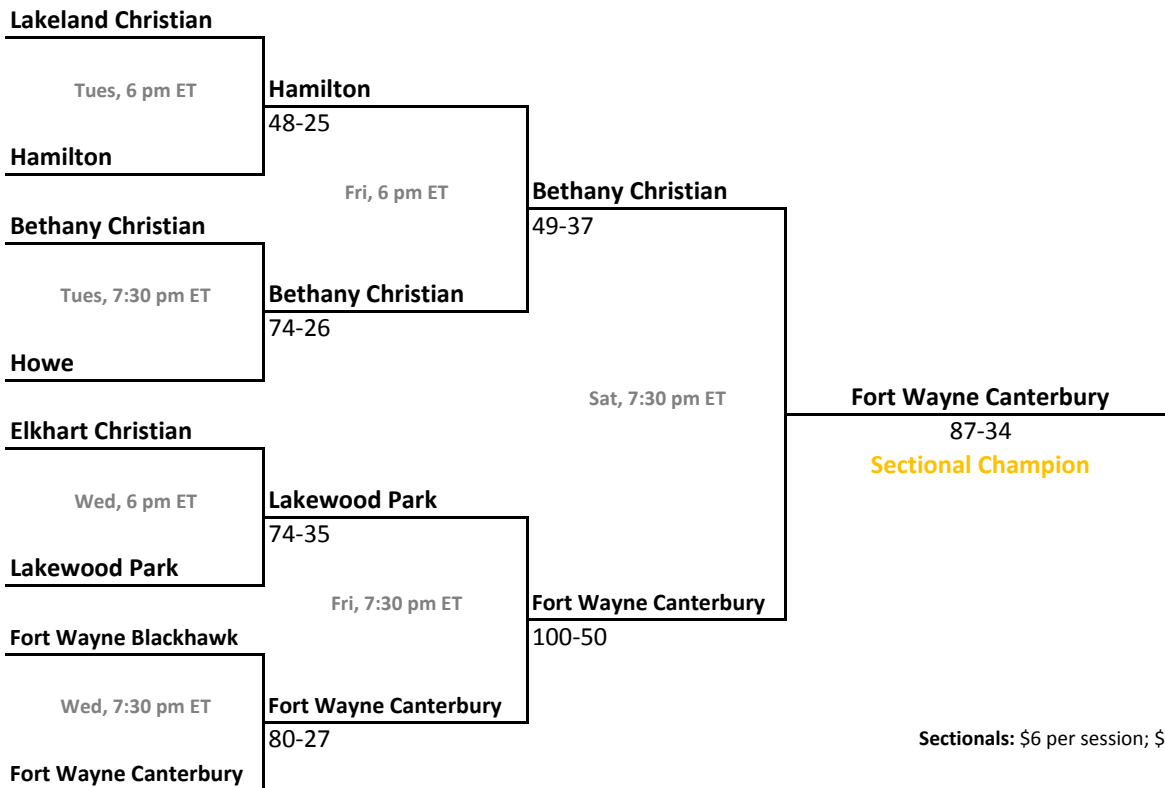

2012-13 IHSAA Class A Girls Basketball

38th Annual State Tournament Series

Sectionals
Feb. 4-9, 2013

Class A, Sectional 49 | Morgan Township (7 teams)

Class A, Sectional 50 | North White (6 teams)

Sectionals: \$6 per session; \$10 season.

2012-13 IHSAA Class A Girls Basketball

38th Annual State Tournament Series

Sectionals
Feb. 4-9, 2013

Class A, Sectional 51 | Oregon-Davis (7 teams)

Class A, Sectional 52 | Fort Wayne Canterbury (8 teams)

Sectionals: \$6 per session; \$10 season.

2012-13 IHSAA Class A Girls Basketball

38th Annual State Tournament Series

Sectionals
Feb. 4-9, 2013

Class A, Sectional 53 | North Vermillion (6 teams)

Class A, Sectional 54 | Rossville (6 teams)

Sectionals: \$6 per session; \$10 season.