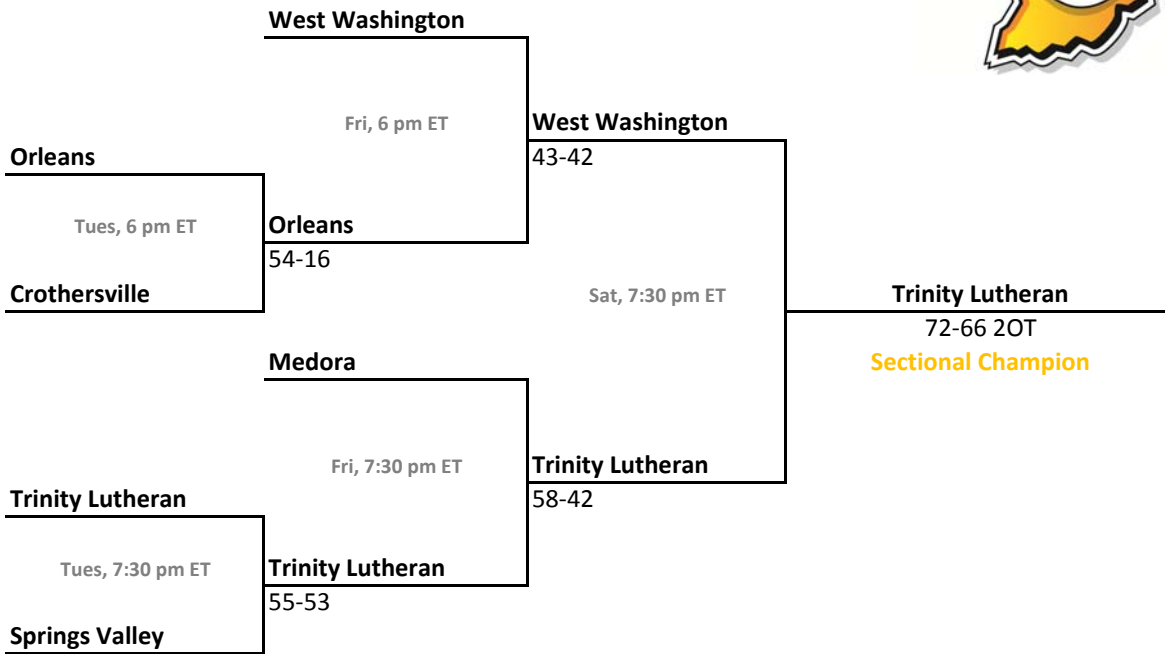

Class A, Sectional 61 | Springs Valley (6 teams)