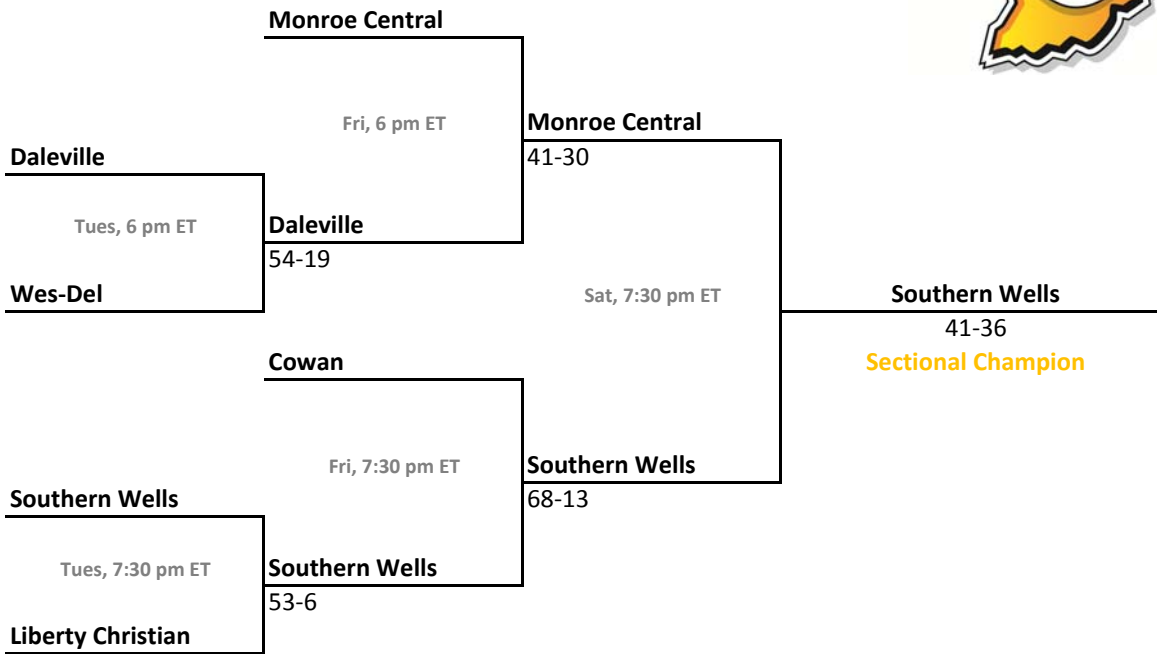

Class A, Sectional 55 | Southern Wells (6 teams)