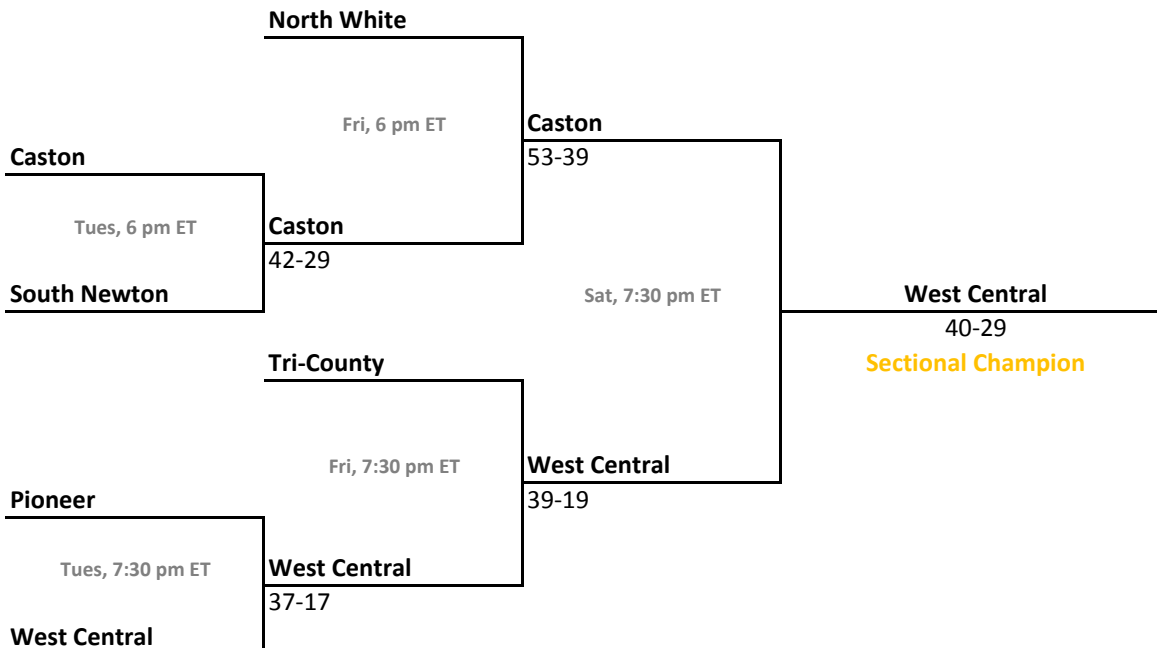

2012-13 IHSAA Class A Girls Basketball

38th Annual State Tournament Series

Sectionals
Feb. 4-9, 2013

Class A, Sectional 49 | Morgan Township (7 teams)

Class A, Sectional 50 | North White (6 teams)

Sectionals: \$6 per session; \$10 season.

2012-13 IHSAA Class A Girls Basketball

38th Annual State Tournament Series

Sectionals
Feb. 4-9, 2013

Class A, Sectional 51 | Oregon-Davis (7 teams)

Class A, Sectional 52 | Fort Wayne Canterbury (8 teams)

Sectionals: \$6 per session; \$10 season.