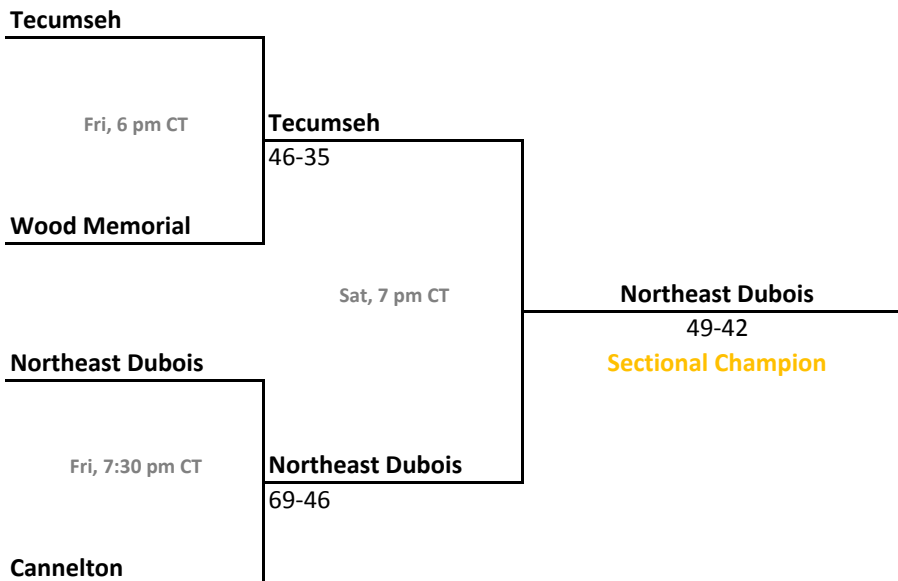

2012-13 IHSAA Class A Girls Basketball

38th Annual State Tournament Series

Sectionals
Feb. 4-9, 2013

Class A, Sectional 63 | Barr-Reeve (6 teams)

Class A, Sectional 64 | Tecumseh (4 teams)

Sectionals: \$6 per session; \$10 season.