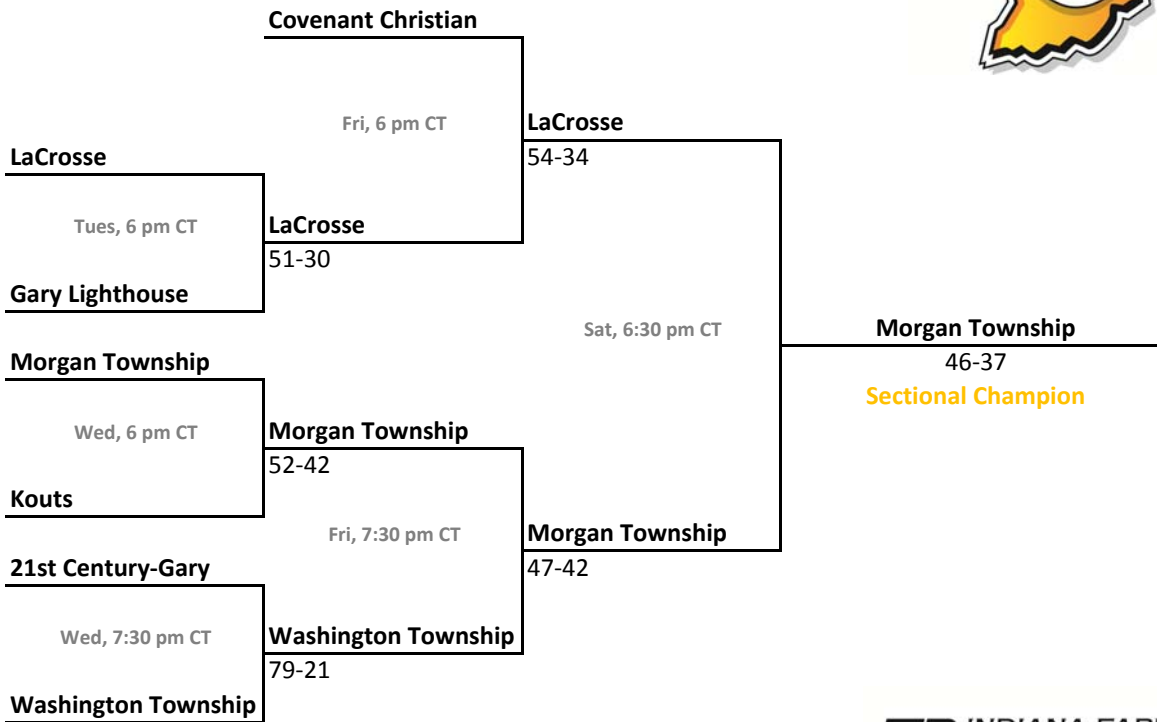

2012-13 IHSAA Class A Girls Basketball

38th Annual State Tournament Series

Sectionals
Feb. 4-9, 2013

Class A, Sectional 49 | Morgan Township (7 teams)

Class A, Sectional 50 | North White (6 teams)

Sectionals: \$6 per session; \$10 season.

2012-13 IHSAA Class A Girls Basketball

38th Annual State Tournament Series

Sectionals
Feb. 4-9, 2013

Class A, Sectional 51 | Oregon-Davis (7 teams)

Class A, Sectional 52 | Fort Wayne Canterbury (8 teams)

Sectionals: \$6 per session; \$10 season.