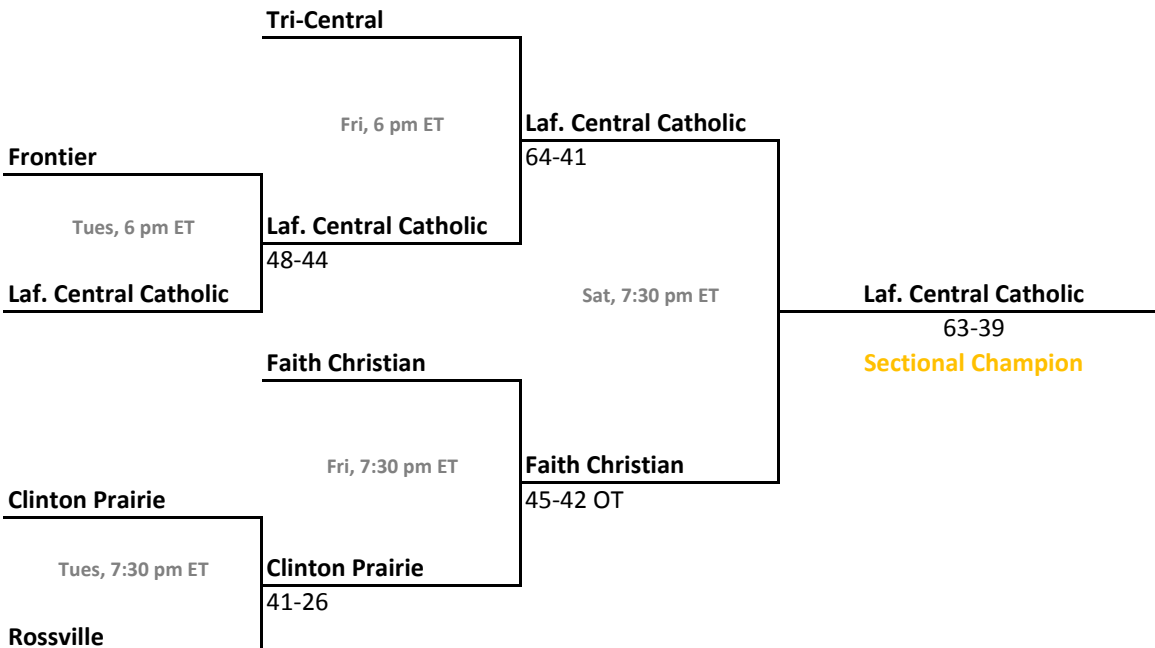

2012-13 IHSAA Class A Girls Basketball

38th Annual State Tournament Series

Sectionals
Feb. 4-9, 2013

Class A, Sectional 53 | North Vermillion (6 teams)

Class A, Sectional 54 | Rossville (6 teams)

Sectionals: \$6 per session; \$10 season.