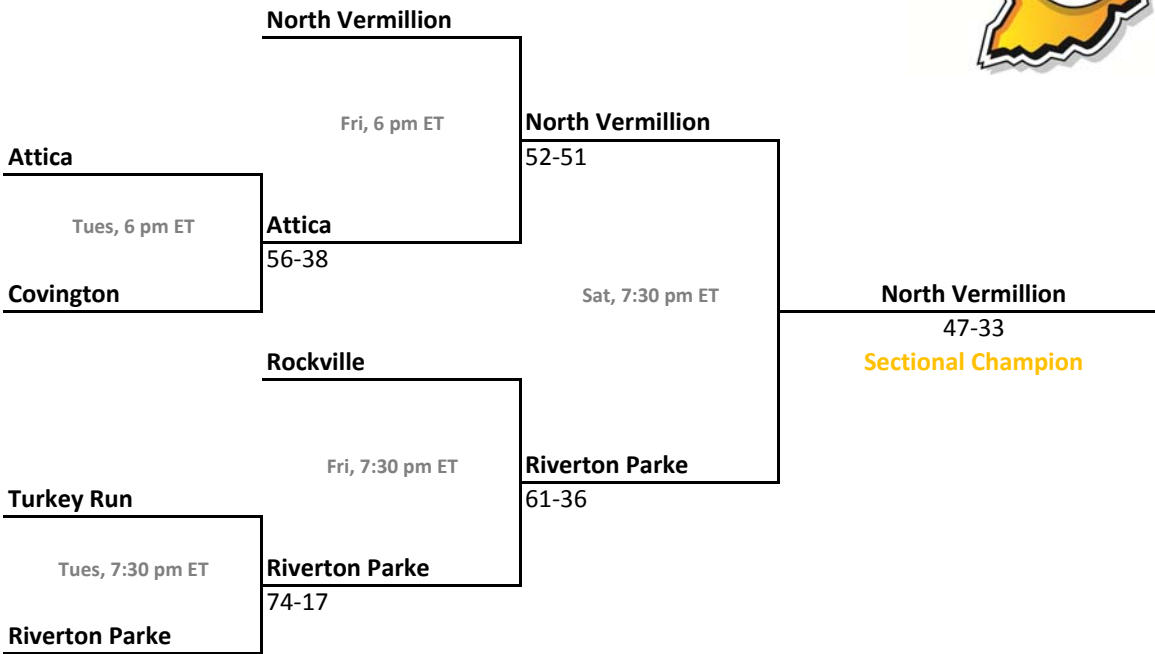

Class A, Sectional 53 | North Vermillion (6 teams)