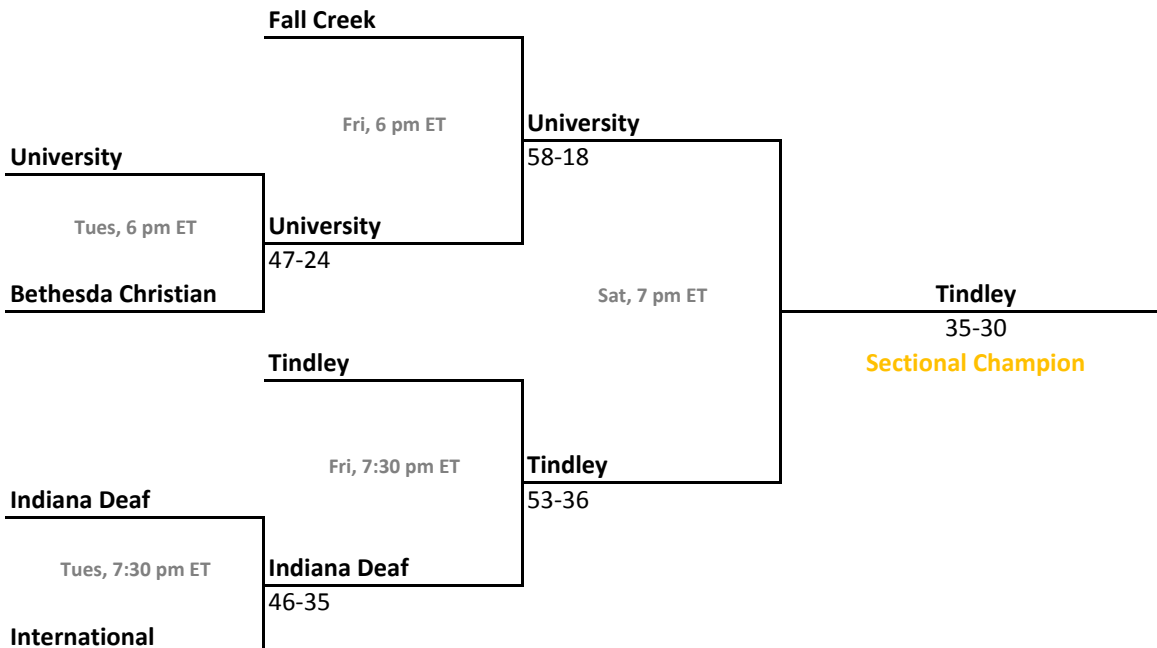

2012-13 IHSAA Class A Girls Basketball

38th Annual State Tournament Series

Sectionals
Feb. 4-9, 2013

Class A, Sectional 57 | Clay City (5 teams)

Class A, Sectional 58 | Bethesda Christian (6 teams)

Sectionals: \$6 per session; \$10 season.

2012-13 IHSAA Class A Girls Basketball

38th Annual State Tournament Series

Sectionals
Feb. 4-9, 2013

Class A, Sectional 59 | Morristown (8 teams)

Morristown

Class A, Sectional 60 | Jac-Cen-Del (6 teams)

Sectionals: \$6 per session; \$10 season.