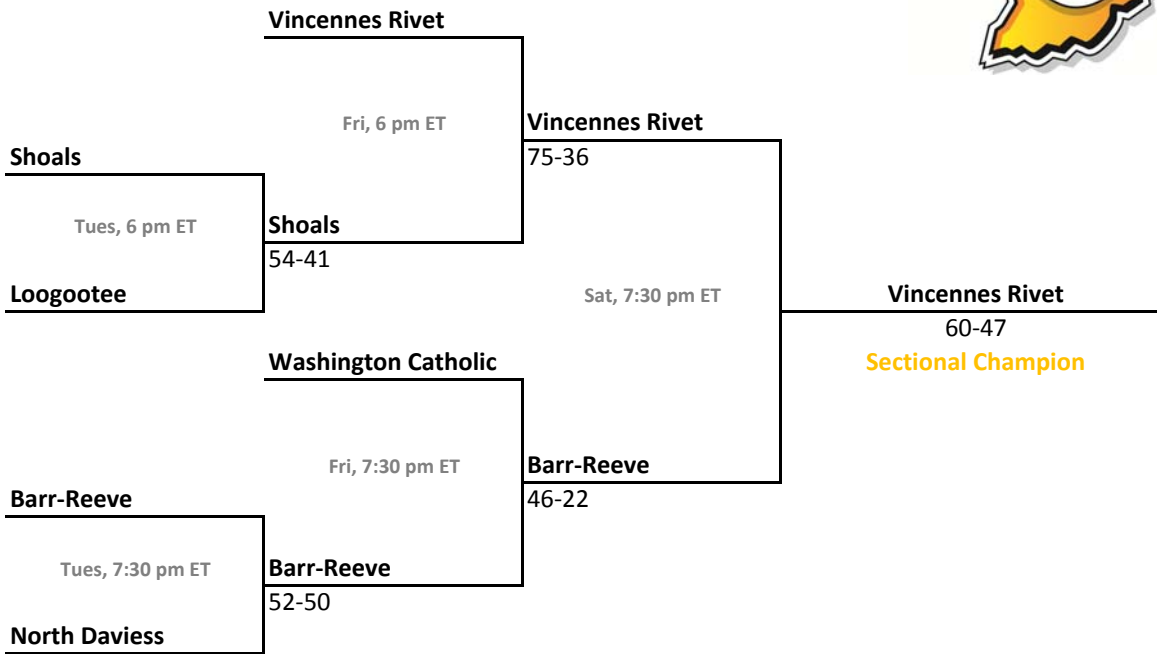

Class A, Sectional 63 | Barr-Reeve (6 teams)