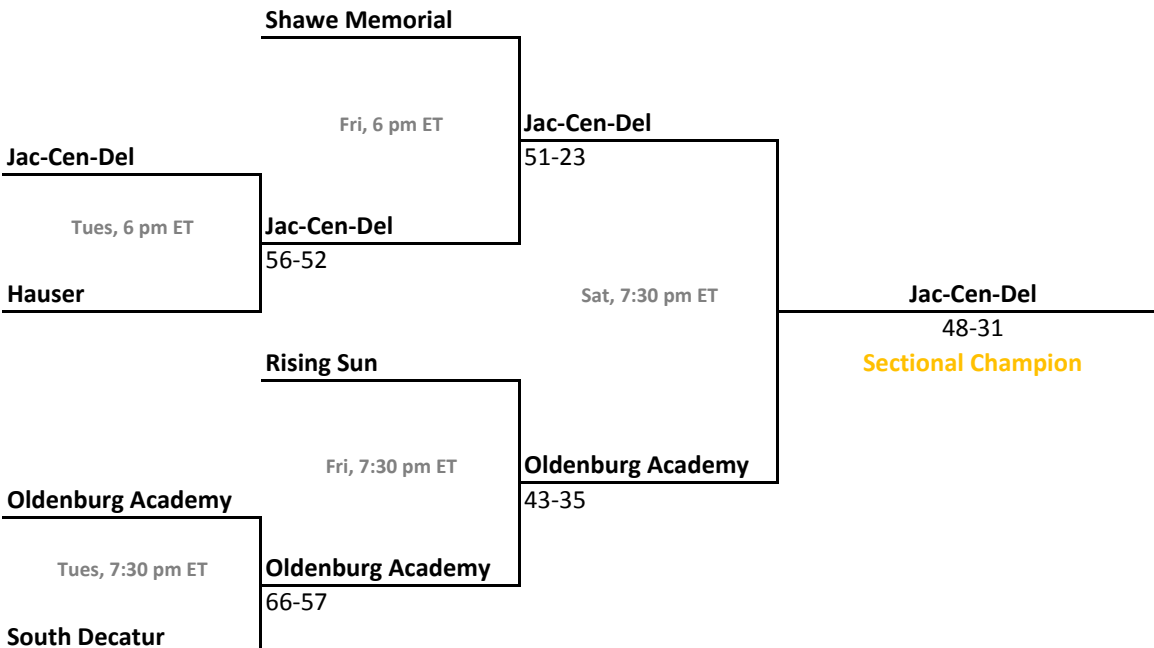

2012-13 IHSAA Class A Girls Basketball

38th Annual State Tournament Series

Sectionals
Feb. 4-9, 2013

Class A, Sectional 59 | Morristown (8 teams)

Morristown

Class A, Sectional 60 | Jac-Cen-Del (6 teams)

Sectionals: \$6 per session; \$10 season.