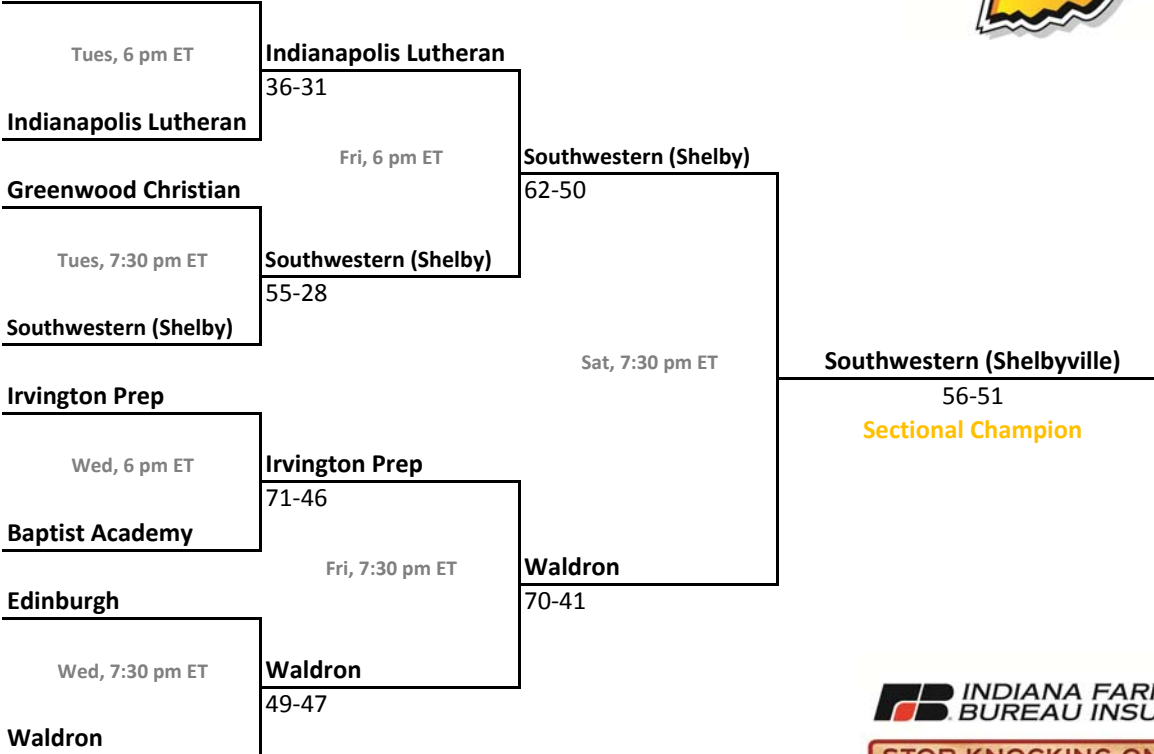

2012-13 IHSAA Class A Girls Basketball

38th Annual State Tournament Series

Sectionals
Feb. 4-9, 2013

Class A, Sectional 59 | Morristown (8 teams)

Morristown

Class A, Sectional 60 | Jac-Cen-Del (6 teams)

Sectionals: \$6 per session; \$10 season.