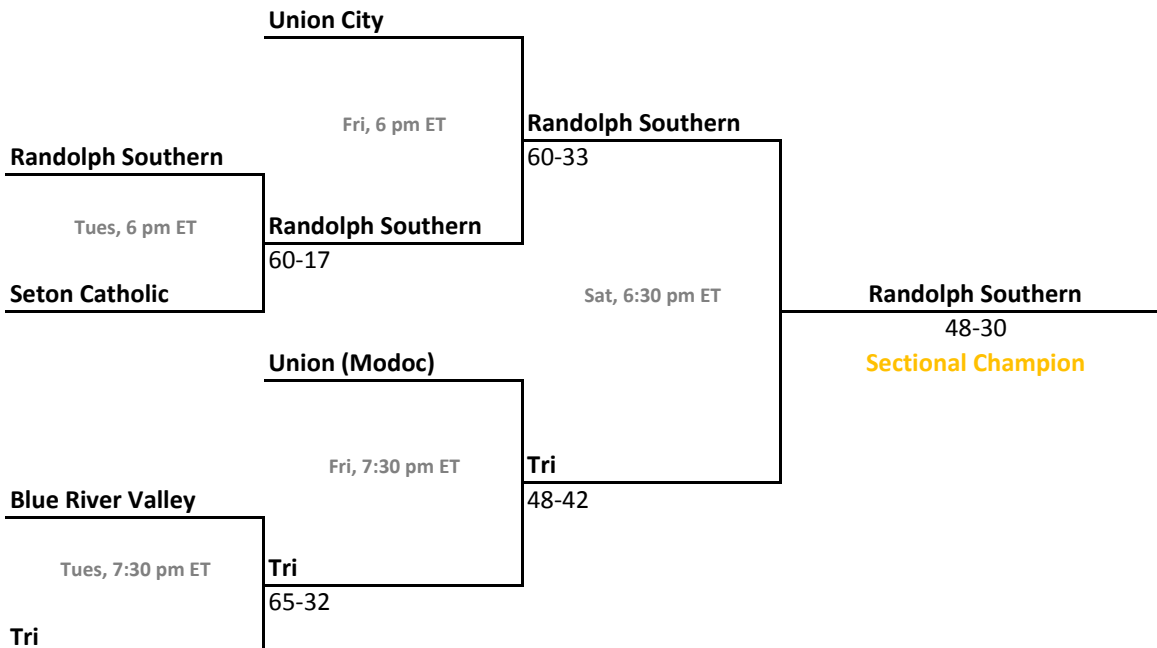

2012-13 IHSAA Class A Girls Basketball

38th Annual State Tournament Series

Sectionals
Feb. 4-9, 2013

Class A, Sectional 55 | Southern Wells (6 teams)

Class A, Sectional 56 | Randolph Southern (6 teams)

Sectionals: \$6 per session; \$10 season.