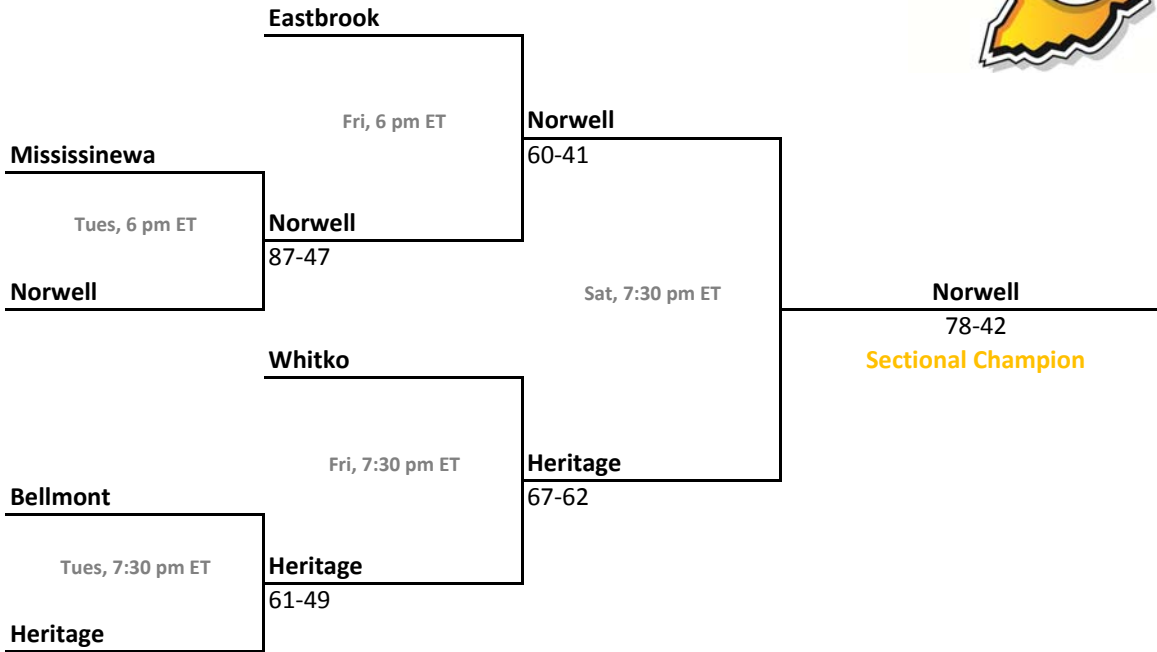

Class 3A, Sectional 23 | Mississinewa (6 teams)