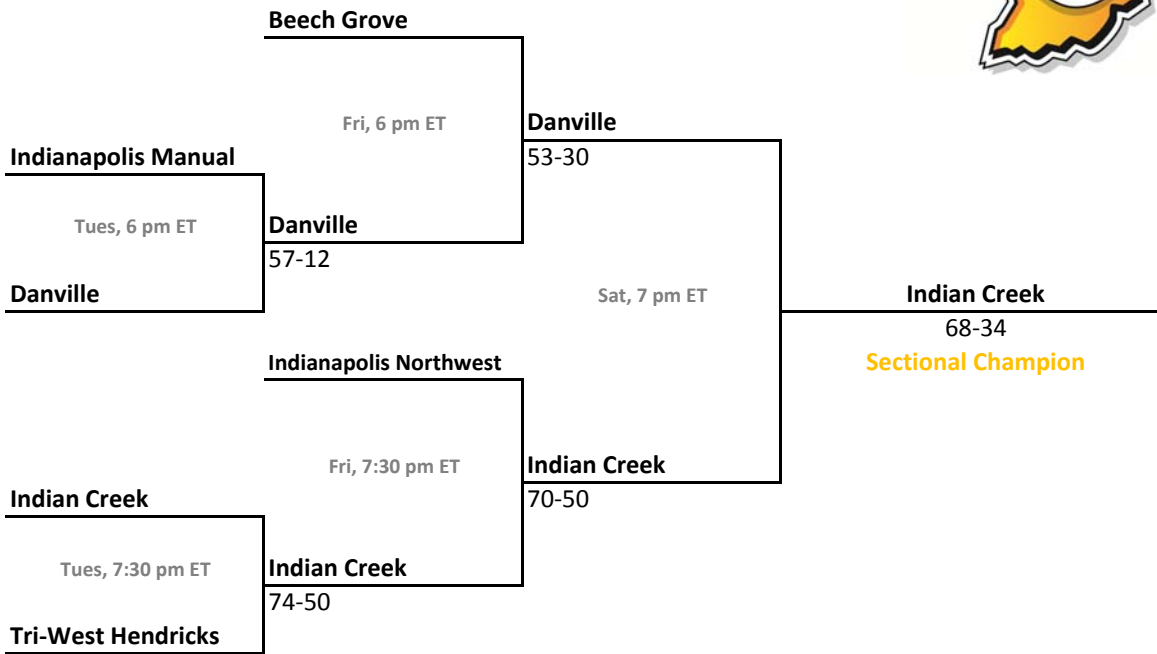

Class 3A, Sectional 27 | Beech Grove (6 teams)