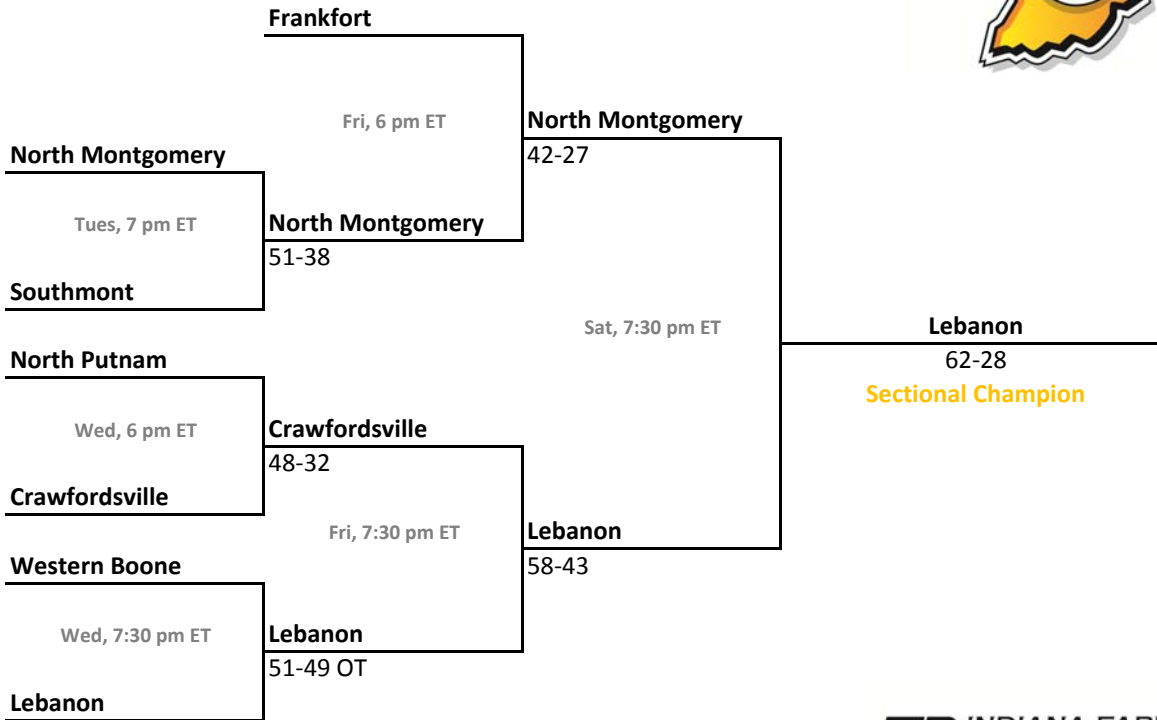

Class 3A, Sectional 25 | Lebanon (7 teams)