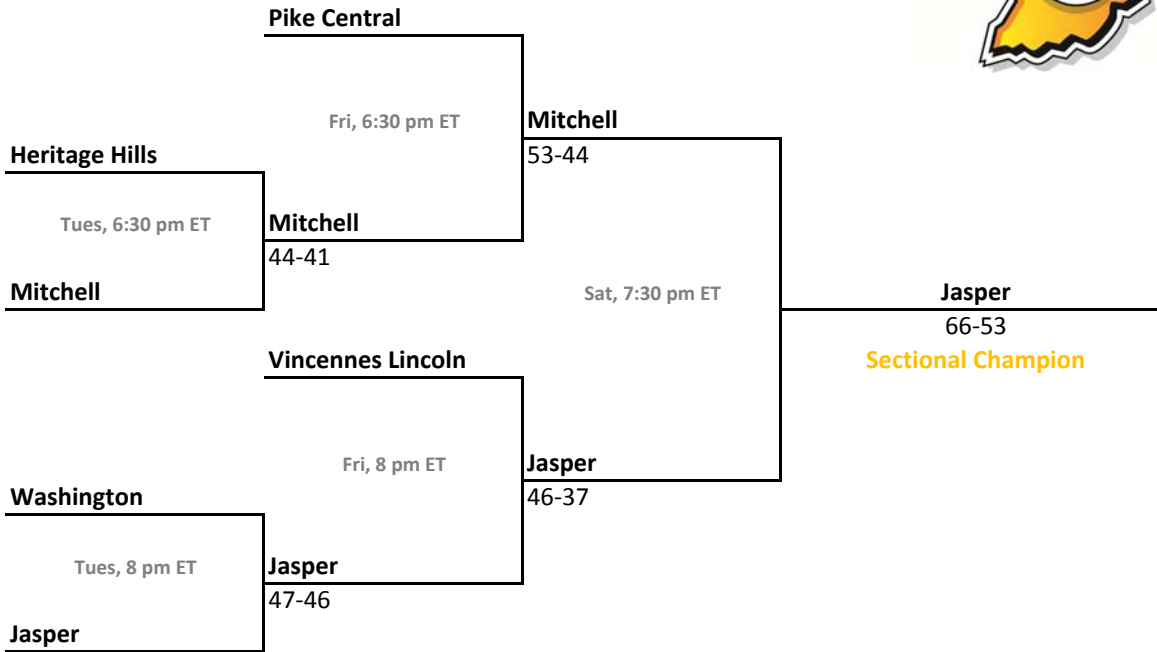

Class 3A, Sectional 31 | Jasper (6 teams)