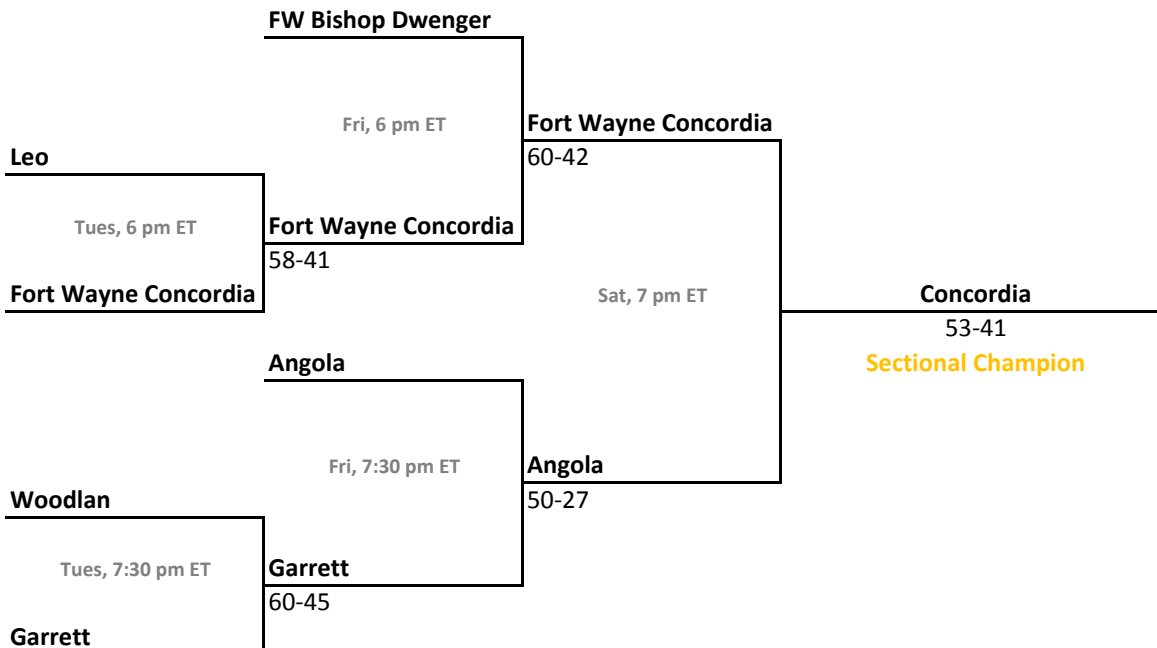

## 38th Annual State Tournament Series

**Sectionals**  
Feb. 4-9, 2013

**Class 3A, Sectional 21 | NorthWood (6 teams)**

**Class 3A, Sectional 22 | Fort Wayne Bishop Dwenger (6 teams)**

Sectionals: \$6 per session; \$10 season.