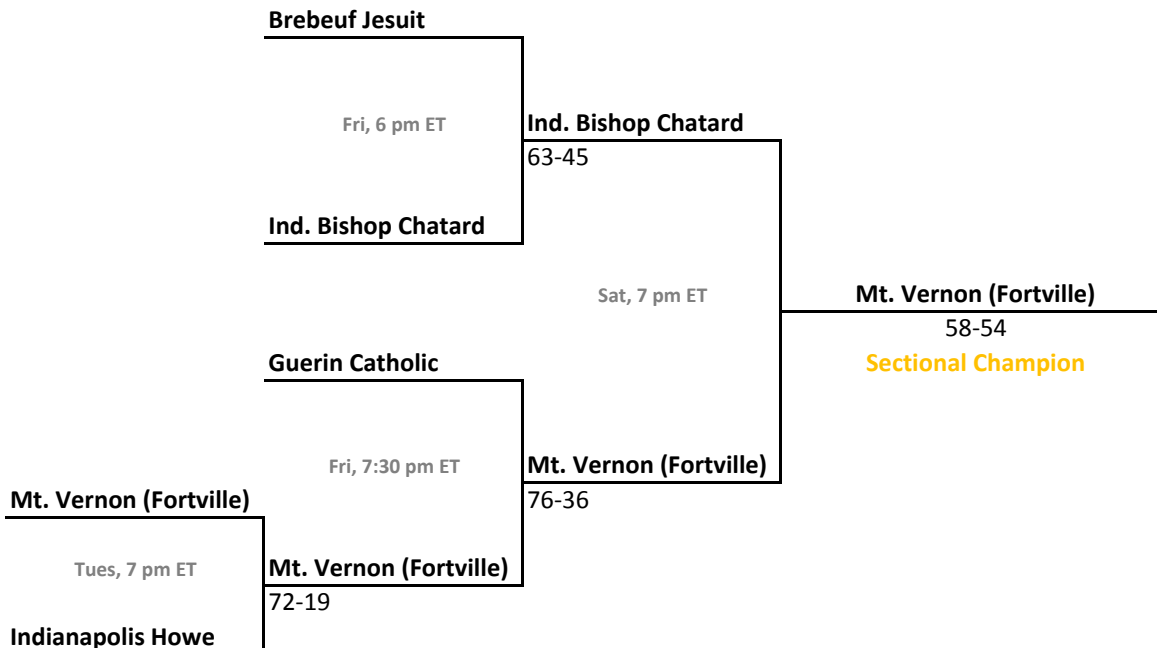

## 38th Annual State Tournament Series

**Sectionals**  
Feb. 4-9, 2013

**Class 3A, Sectional 25 | Lebanon (7 teams)**

**Class 3A, Sectional 26 | Indianapolis Bishop Chatard (5 teams)**

Sectionals: \$6 per session; \$10 season.