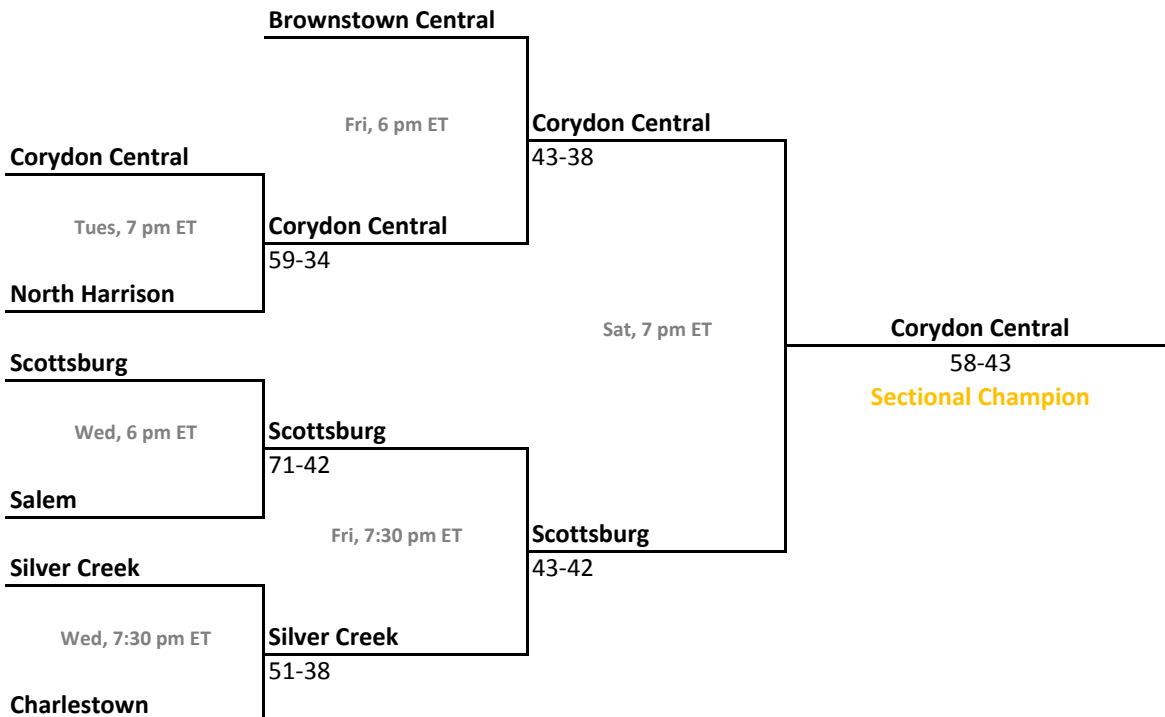

## 38th Annual State Tournament Series

**Sectionals**  
Feb. 4-9, 2013

**Class 3A, Sectional 29 | Rushville (7 teams)**

**Class 3A, Sectional 30 | Scottsburg (7 teams)**

Sectionals: \$6 per session; \$10 season.