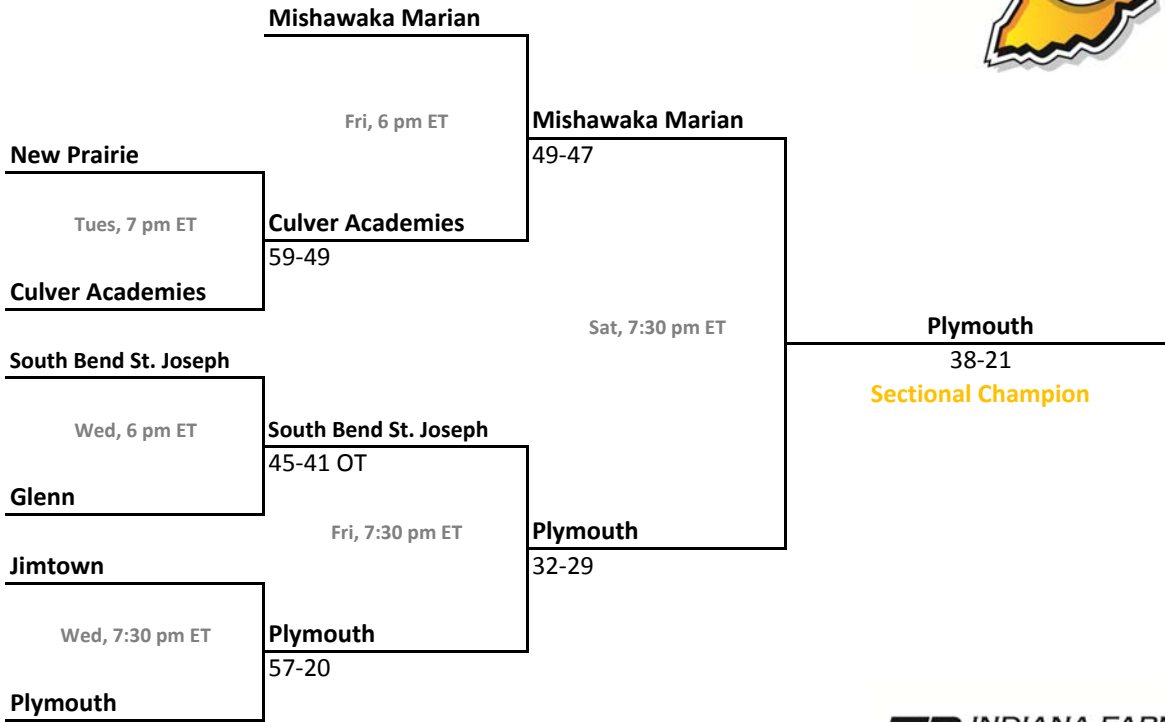

Class 3A, Sectional 19 | New Prairie (7 teams)