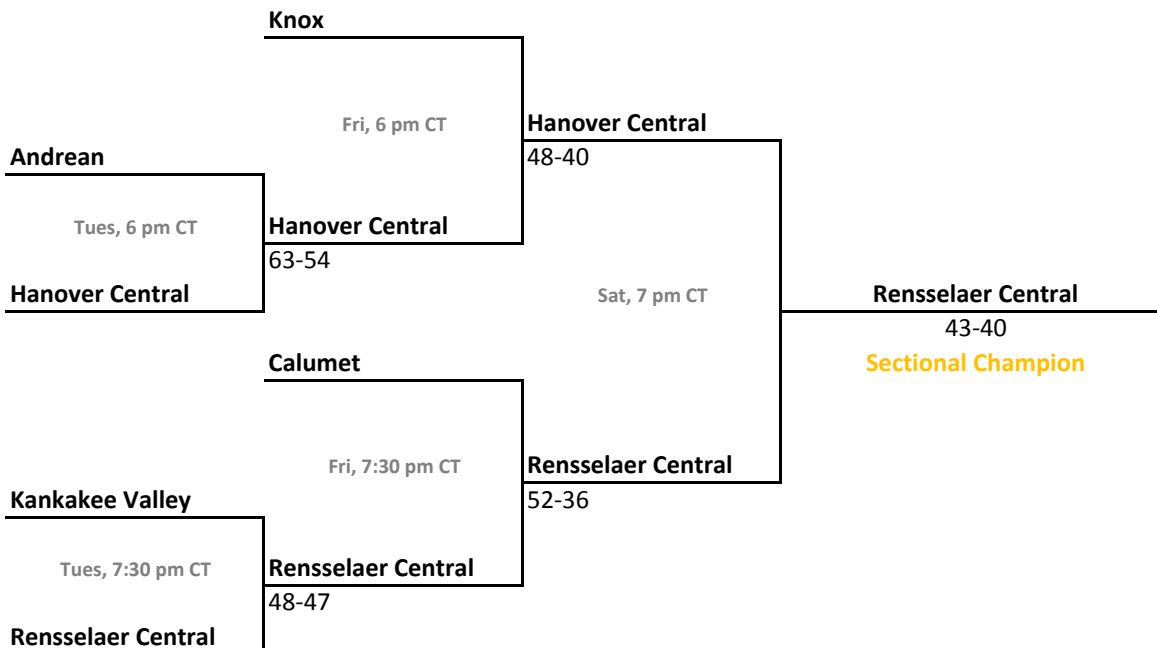

## 38th Annual State Tournament Series

**Sectionals**  
Feb. 4-9, 2013

**Class 3A, Sectional 17 | Griffith (5 teams)**

**Class 3A, Sectional 18 | Hanover Central (6 teams)**

Sectionals: \$6 per session; \$10 season.