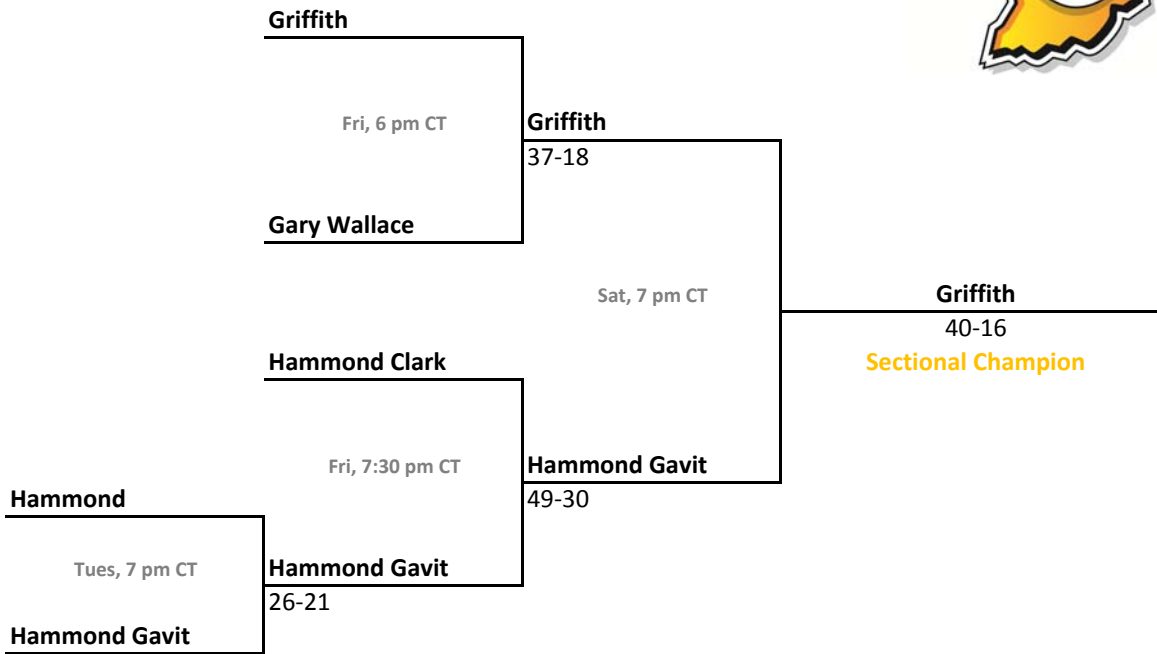

Class 3A, Sectional 17 | Griffith (5 teams)