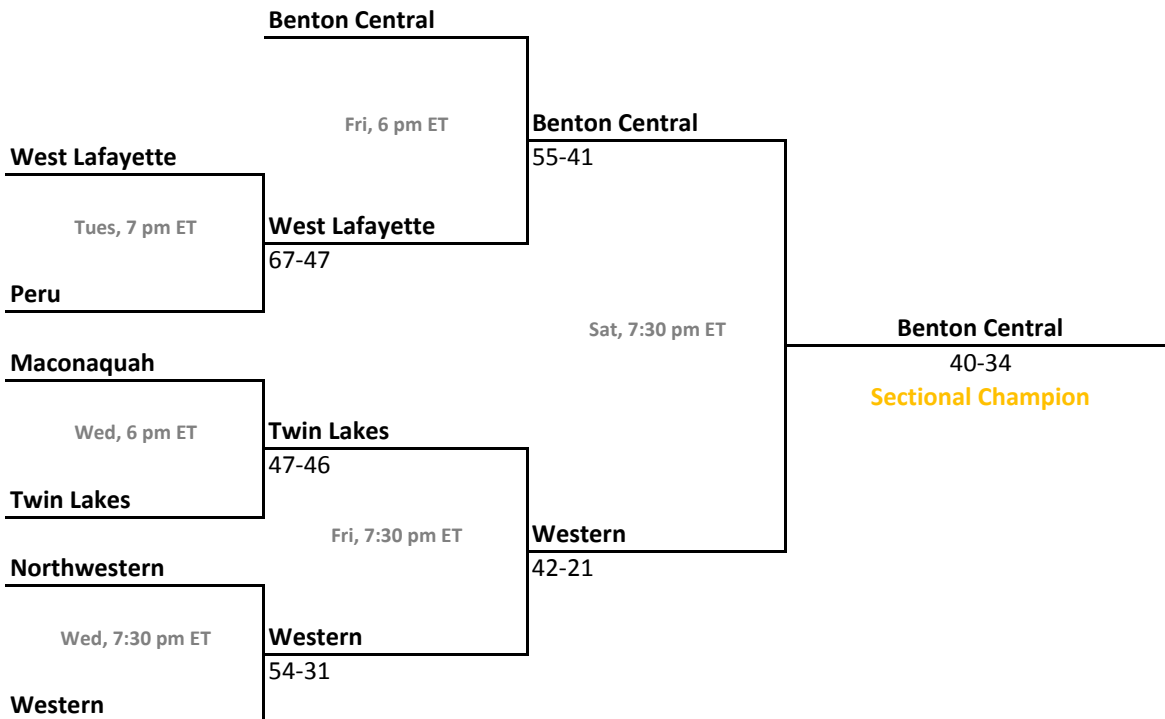

## 38th Annual State Tournament Series

**Sectionals**  
Feb. 4-9, 2013

**Class 3A, Sectional 19 | New Prairie (7 teams)**

**Class 3A, Sectional 20 | Benton Central (7 teams)**

Sectionals: \$6 per session; \$10 season.