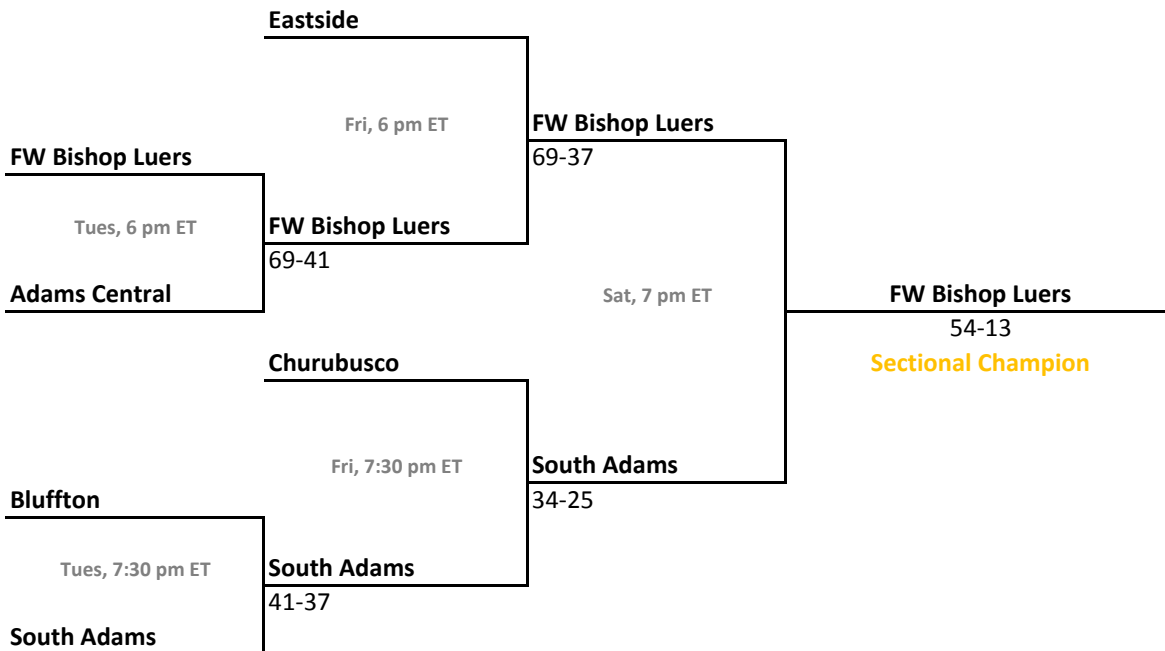

2012-13 IHSAA Class 2A Girls Basketball

38th Annual State Tournament Series

Sectionals
Feb. 4-9, 2013

Class 2A, Sectional 35 | Central Noble (6 teams)

Class 2A, Sectional 36 | Bluffton (6 teams)

Sectionals: \$6 per session; \$10 season.

2012-13 IHSAA Class 2A Girls Basketball

38th Annual State Tournament Series

Sectionals
Feb. 4-9, 2013

Class 2A, Sectional 39 | Madison-Grant (6 teams)

Class 2A, Sectional 40 | Shenandoah (6 teams)

Sectionals: \$6 per session; \$10 season.