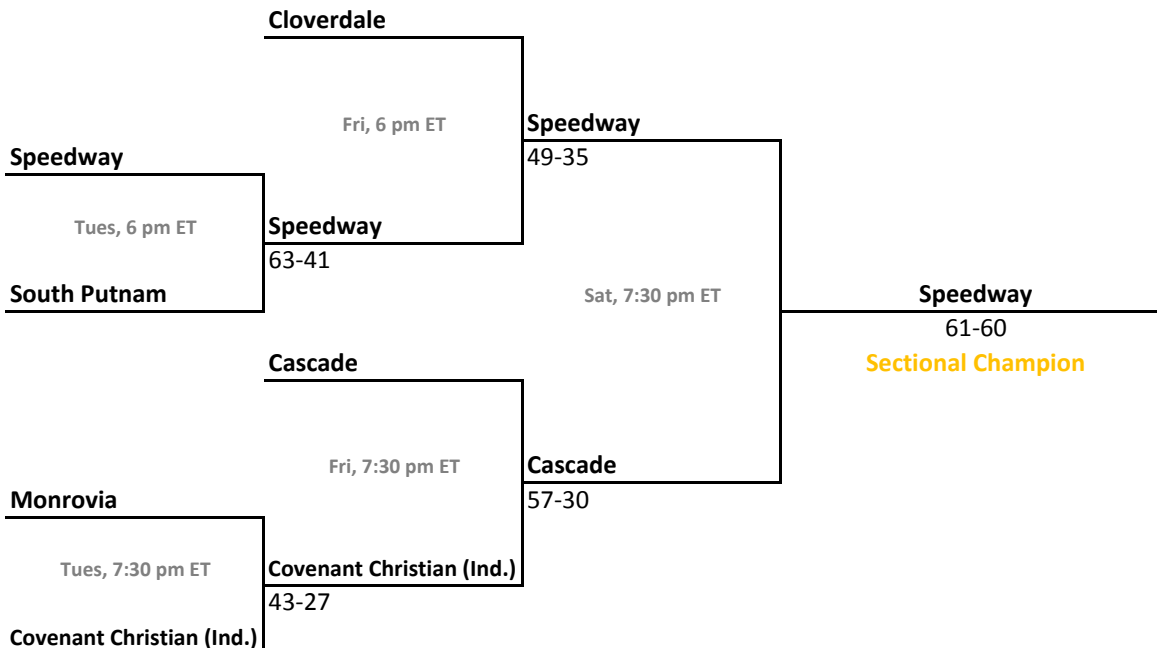

2012-13 IHSAA Class 2A Girls Basketball

38th Annual State Tournament Series

Sectionals
Feb. 4-9, 2013

Class 2A, Sectional 43 | Triton Central (6 teams)

Class 2A, Sectional 44 | Speedway (6 teams)

Sectionals: \$6 per session; \$10 season.