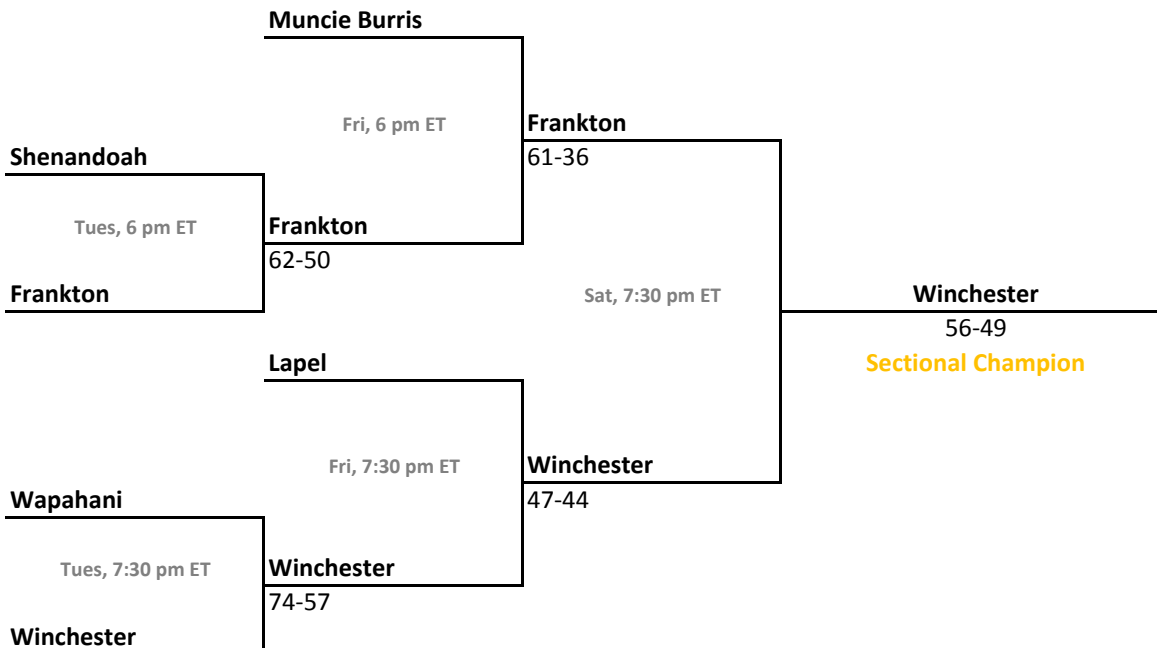

2012-13 IHSAA Class 2A Girls Basketball

38th Annual State Tournament Series

Sectionals
Feb. 4-9, 2013

Class 2A, Sectional 35 | Central Noble (6 teams)

Class 2A, Sectional 36 | Bluffton (6 teams)

Sectionals: \$6 per session; \$10 season.

2012-13 IHSAA Class 2A Girls Basketball

38th Annual State Tournament Series

Sectionals
Feb. 4-9, 2013

Class 2A, Sectional 39 | Madison-Grant (6 teams)

Class 2A, Sectional 40 | Shenandoah (6 teams)

Sectionals: \$6 per session; \$10 season.