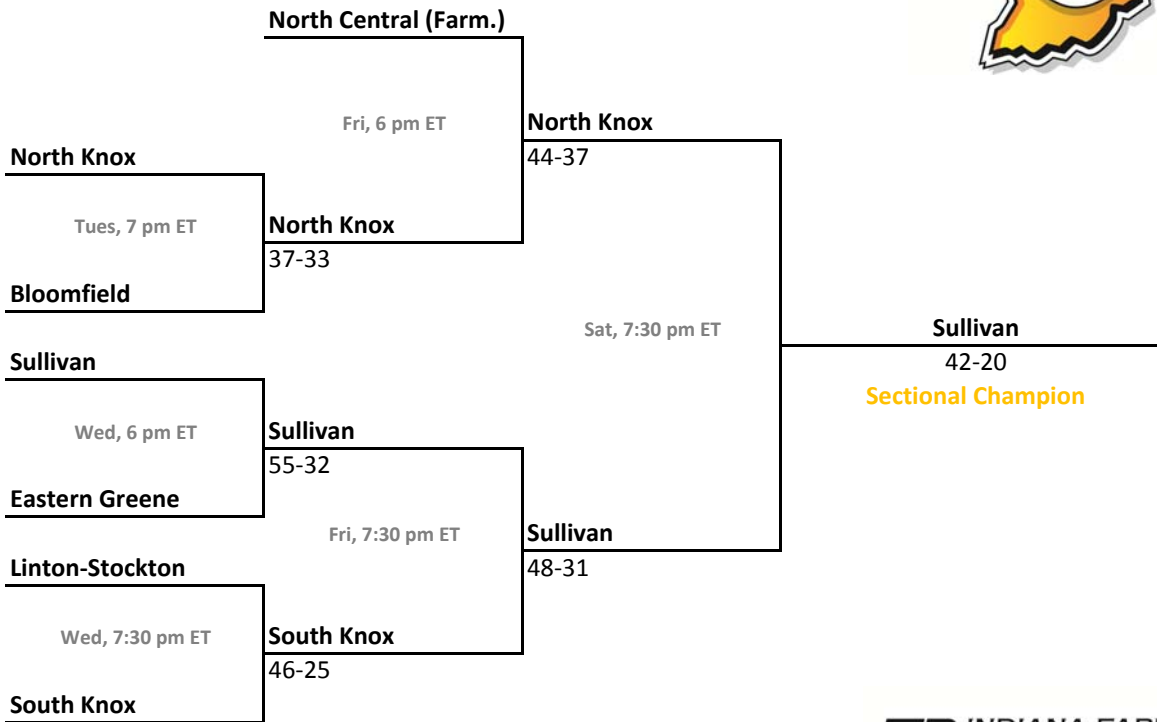

Class 2A, Sectional 47 | Sullivan (7 teams)