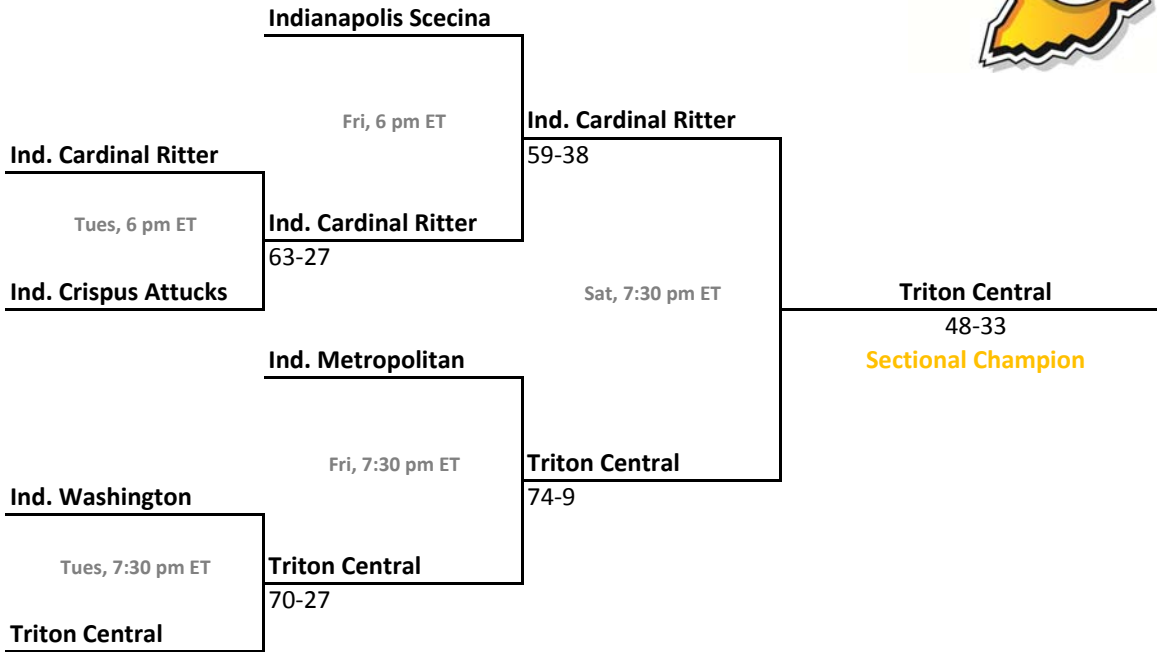

Class 2A, Sectional 43 | Triton Central (6 teams)