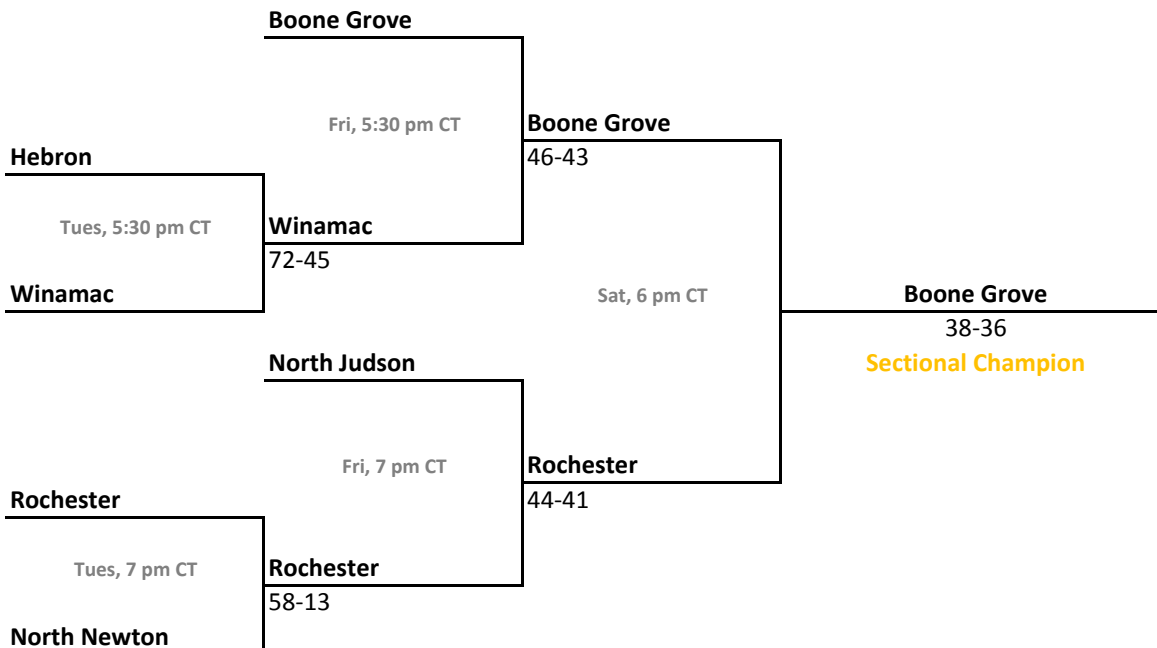

2012-13 IHSAA Class 2A Girls Basketball

38th Annual State Tournament Series

Sectionals
Feb. 4-9, 2013

Class 2A, Sectional 33 | River Forest (6 teams)

Class 2A, Sectional 34 | Hebron (6 teams)

Sectionals: \$6 per session; \$10 season.

2012-13 IHSAA Class 2A Girls Basketball

38th Annual State Tournament Series

Sectionals
Feb. 4-9, 2013

Class 2A, Sectional 35 | Central Noble (6 teams)

Class 2A, Sectional 36 | Bluffton (6 teams)

Sectionals: \$6 per session; \$10 season.

2012-13 IHSAA Class 2A Girls Basketball

38th Annual State Tournament Series

Sectionals
Feb. 4-9, 2013

Class 2A, Sectional 39 | Madison-Grant (6 teams)

Class 2A, Sectional 40 | Shenandoah (6 teams)

Sectionals: \$6 per session; \$10 season.