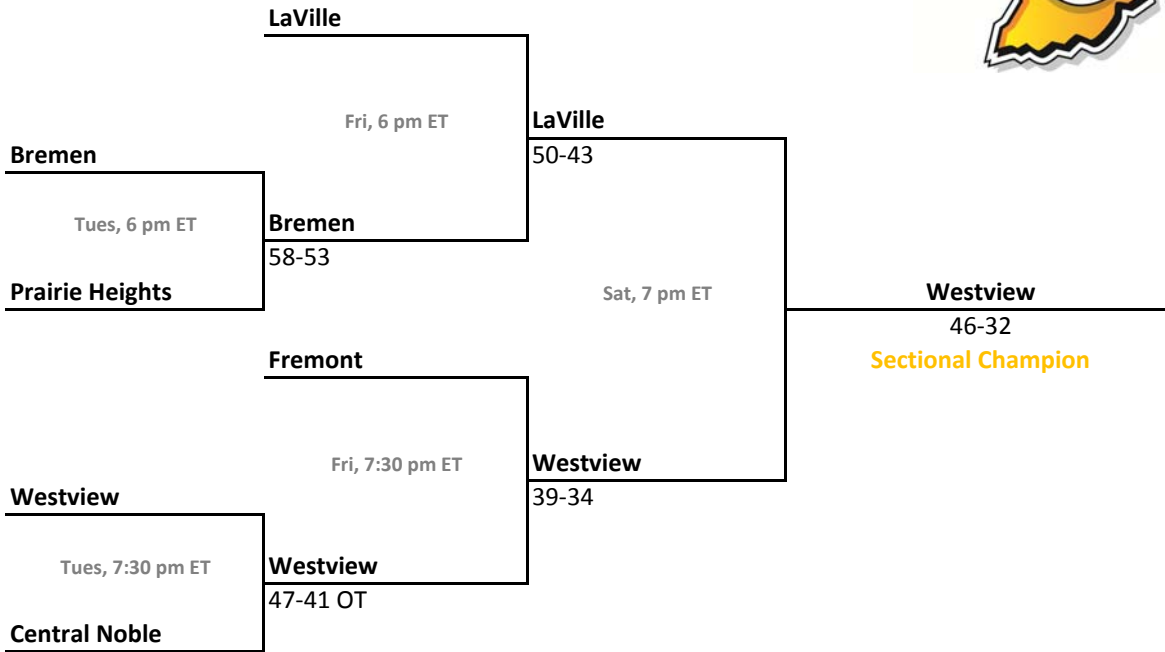

2012-13 IHSAA Class 2A Girls Basketball

38th Annual State Tournament Series

Sectionals
Feb. 4-9, 2013

Class 2A, Sectional 33 | River Forest (6 teams)

Class 2A, Sectional 34 | Hebron (6 teams)

Sectionals: \$6 per session; \$10 season.

2012-13 IHSAA Class 2A Girls Basketball

38th Annual State Tournament Series

Sectionals
Feb. 4-9, 2013

Class 2A, Sectional 35 | Central Noble (6 teams)

Class 2A, Sectional 36 | Bluffton (6 teams)

Sectionals: \$6 per session; \$10 season.

2012-13 IHSAA Class 2A Girls Basketball

38th Annual State Tournament Series

Sectionals
Feb. 4-9, 2013

Class 2A, Sectional 39 | Madison-Grant (6 teams)

Class 2A, Sectional 40 | Shenandoah (6 teams)

Sectionals: \$6 per session; \$10 season.