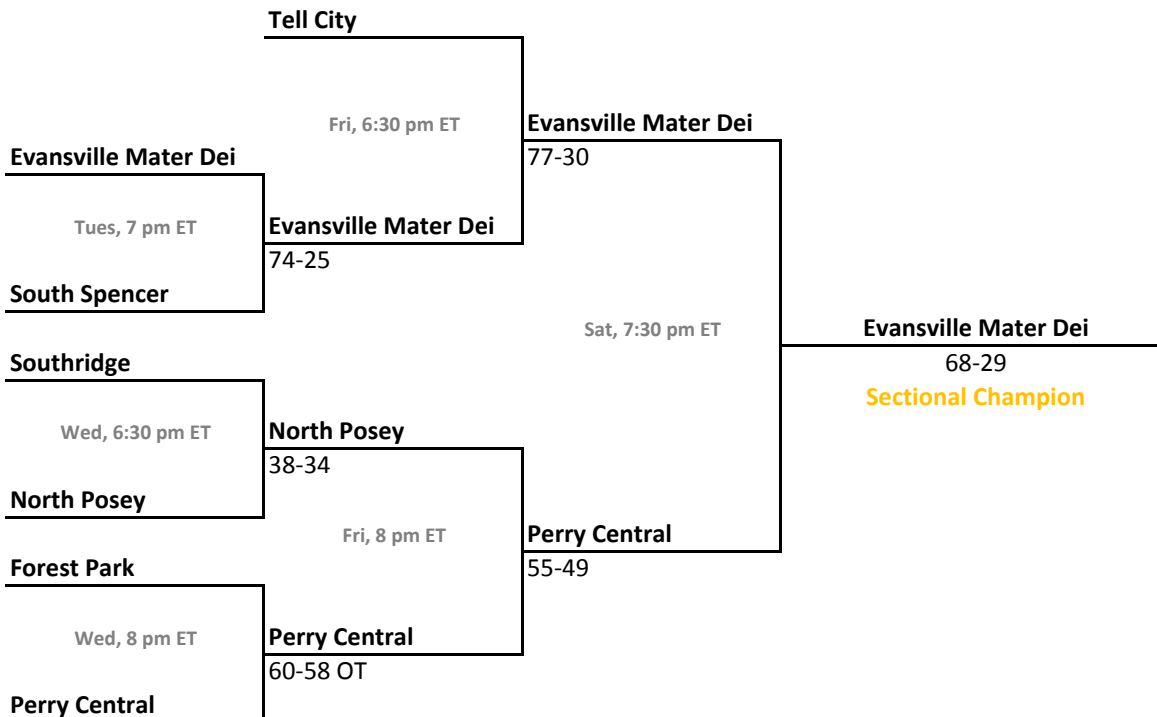

2012-13 IHSAA Class 2A Girls Basketball

38th Annual State Tournament Series

Sectionals
Feb. 4-9, 2013

Class 2A, Sectional 47 | Sullivan (7 teams)

Class 2A, Sectional 48 | Forest Park (7 teams)

Sectionals: \$6 per session; \$10 season.