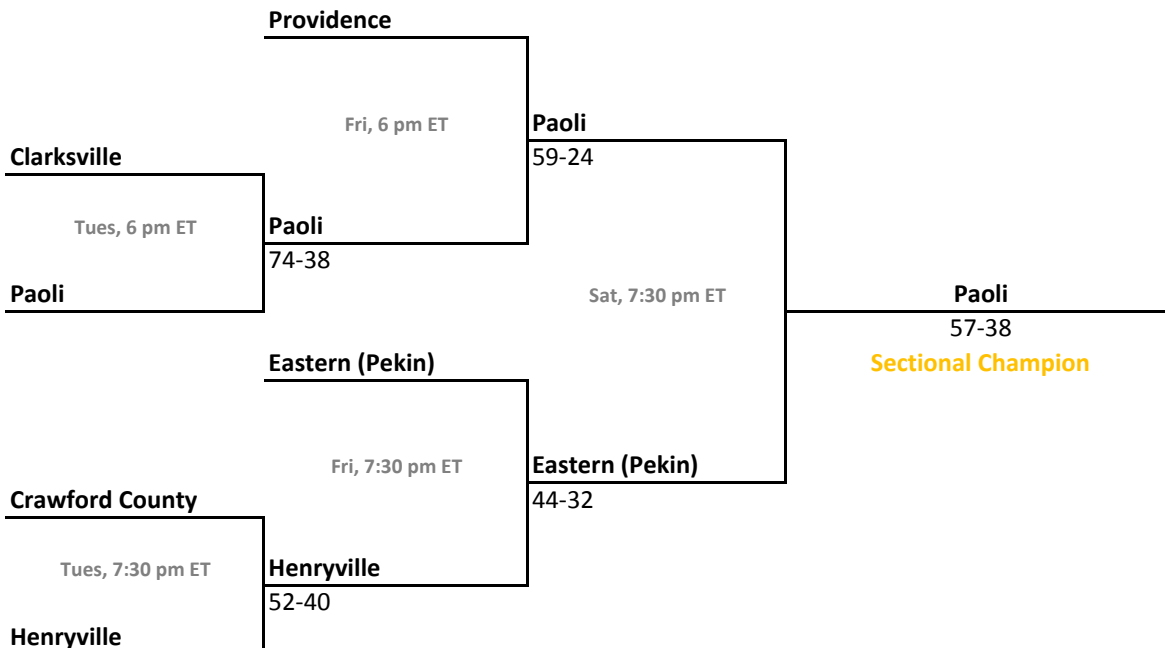

2012-13 IHSAA Class 2A Girls Basketball

38th Annual State Tournament Series

Sectionals
Feb. 4-9, 2013

Class 2A, Sectional 45 | South Ripley (6 teams)

Class 2A, Sectional 46 | Paoli (6 teams)

Sectionals: \$6 per session; \$10 season.