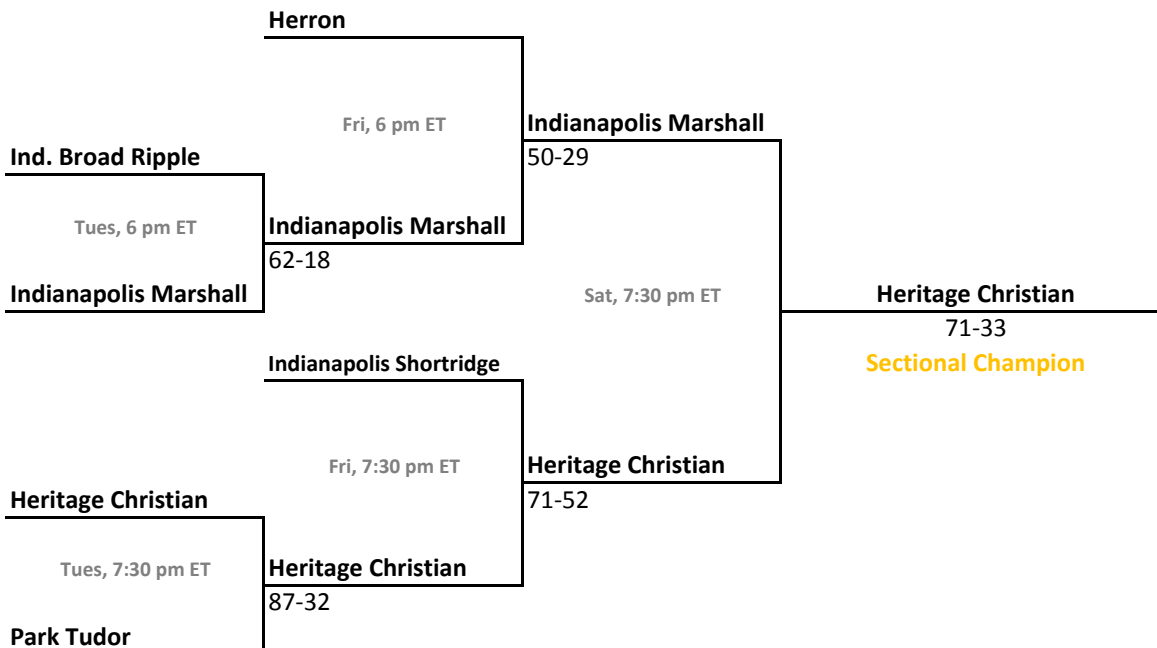

2012-13 IHSAA Class 2A Girls Basketball

38th Annual State Tournament Series

Sectionals
Feb. 4-9, 2013

Class 2A, Sectional 41 | Knightstown (7 teams)

Class 2A, Sectional 42 | Heritage Christian (6 teams)

Sectionals: \$6 per session; \$10 season.