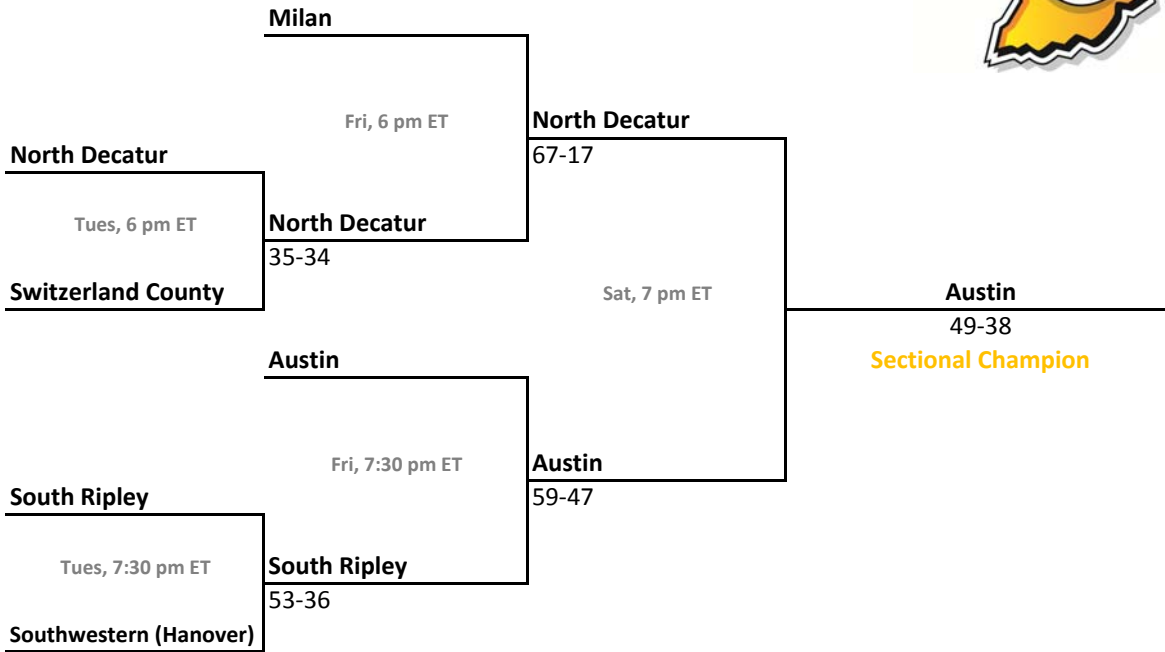

Class 2A, Sectional 45 | South Ripley (6 teams)