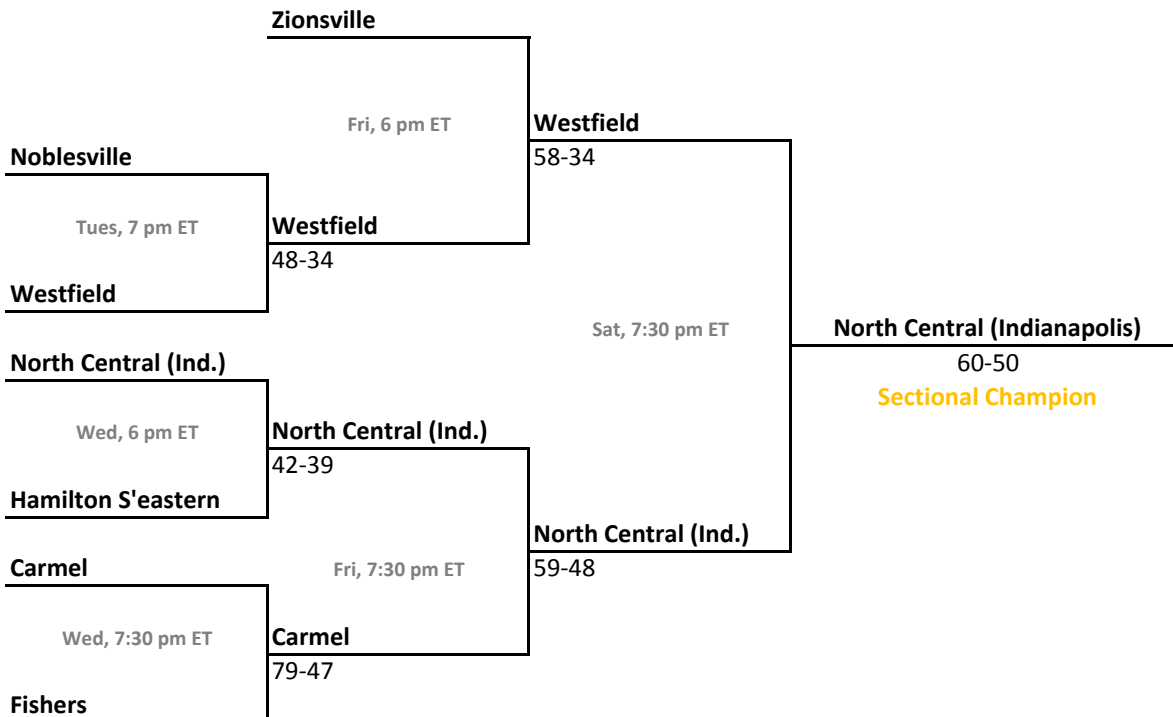

2011-12 IHSAA Class 4A Girls Basketball

37th Annual State Tournament Series

Sectionals
Feb. 6-11, 2012

Class 4A, Sectional 3 | Mishawaka (6 teams)

Class 4A, Sectional 4 | Goshen (6 teams)

2011-12 IHSAA Class 4A Girls Basketball

37th Annual State Tournament Series

Sectionals
Feb. 6-11, 2012

Class 4A, Sectional 5 | Carroll (Fort Wayne) (7 teams)

Class 4A, Sectional 6 | Homestead (6 teams)

2011-12 IHSAA Class 4A Girls Basketball

37th Annual State Tournament Series

Sectionals
Feb. 6-11, 2012

Class 4A, Sectional 7 | Logansport (6 teams)

Class 4A, Sectional 8 | Carmel (7 teams)

Sectionals: \$6 per session; \$10 season.

2011-12 IHSAA Class 4A Girls Basketball

37th Annual State Tournament Series