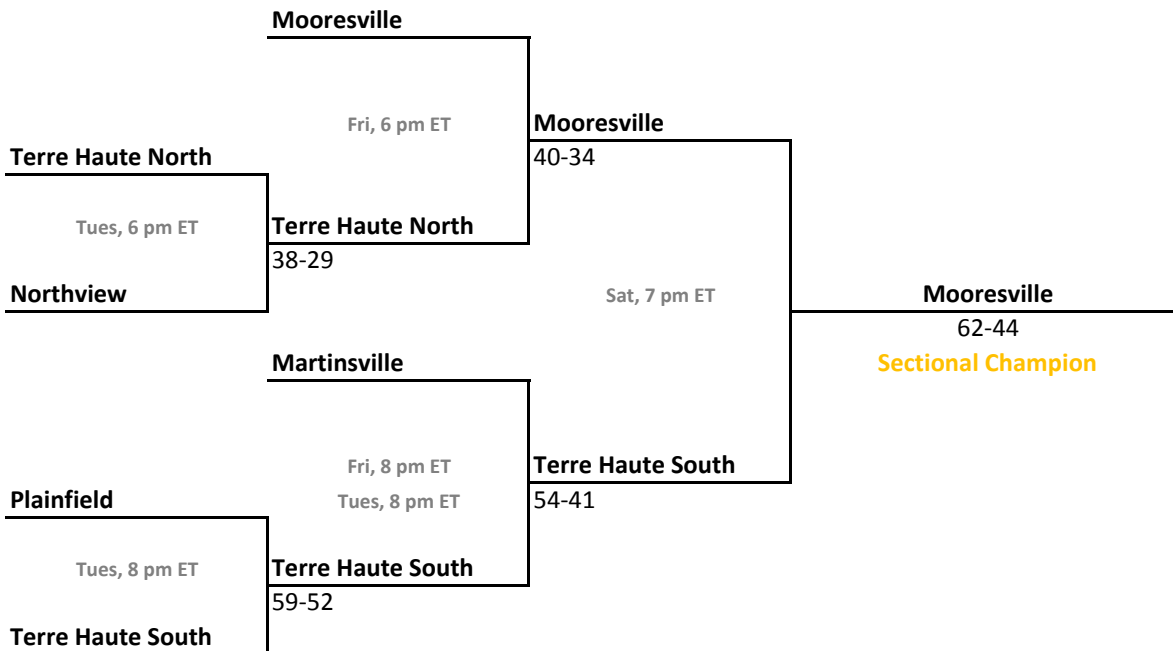

37th Annual State Tournament Series

Sectionals
Feb. 6-11, 2012

Class 4A, Sectional 11 | Ben Davis (7 teams)

Class 4A, Sectional 12 | Terre Haute North (6 teams)

Sectionals: \$6 per session; \$10 season.

2011-12 IHSAA Class 4A Girls Basketball