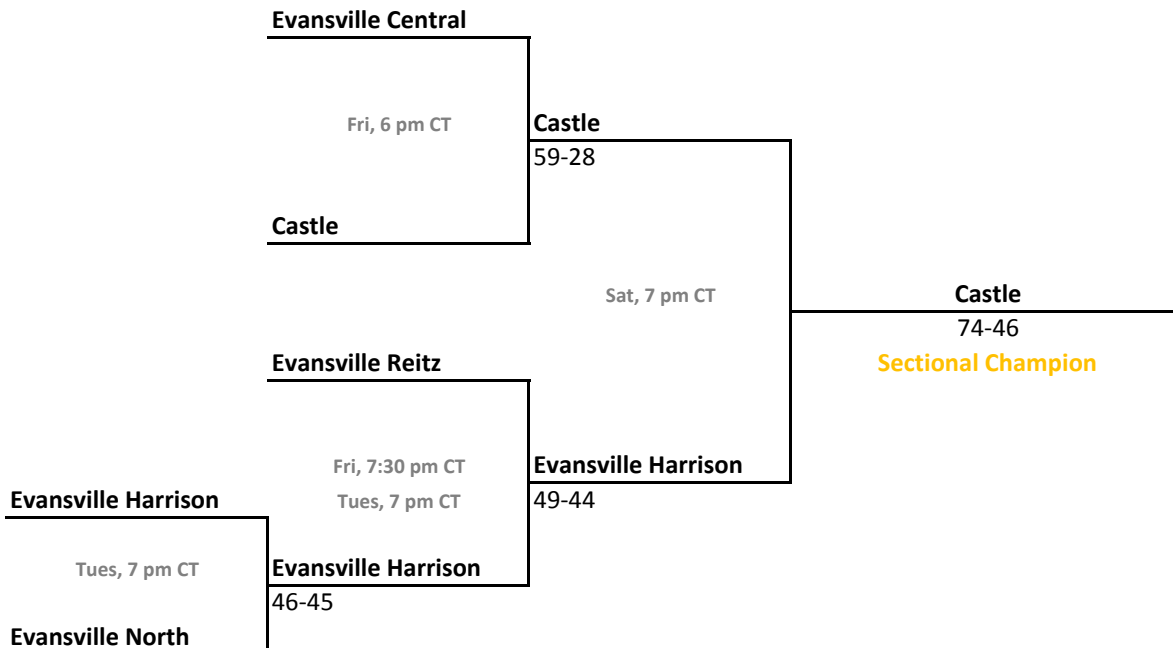

2011-12 IHSAA Class 4A Girls Basketball

37th Annual State Tournament Series

Sectionals
Feb. 6-11, 2012

Class 4A, Sectional 15 | Seymour (6 teams)

Class 4A, Sectional 16 | Evansville Central (5 teams)

Sectionals: \$6 per session; \$10 season.