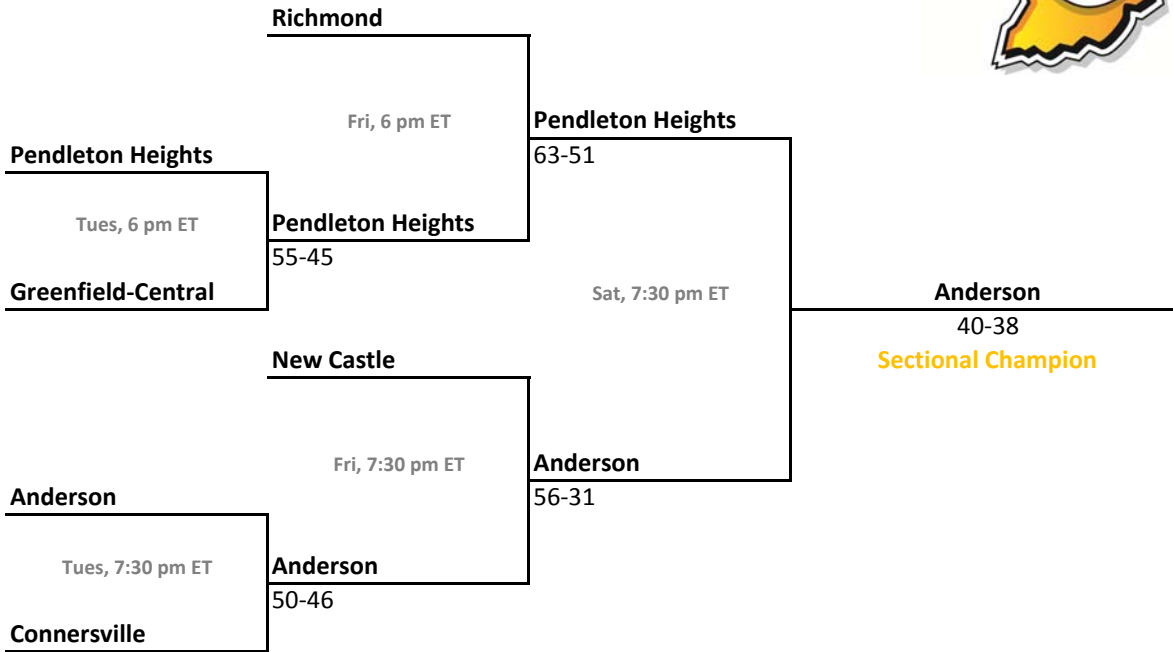

Class 4A, Sectional 9 | Greenfield-Central (6 teams)