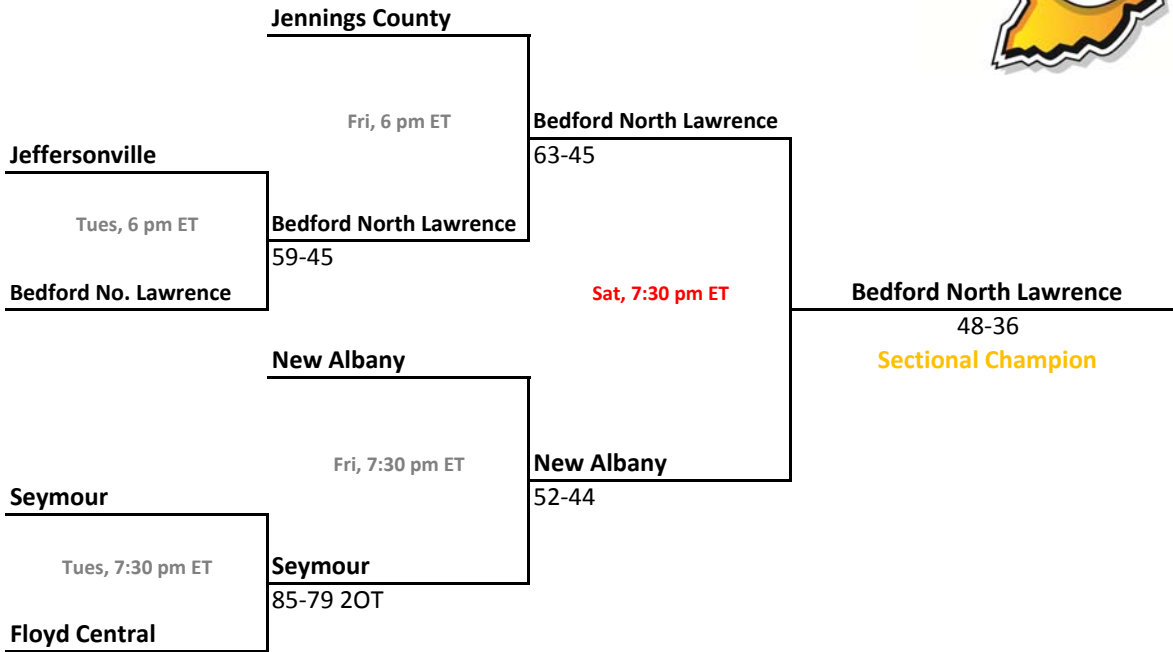

Class 4A, Sectional 15 | Seymour (6 teams)