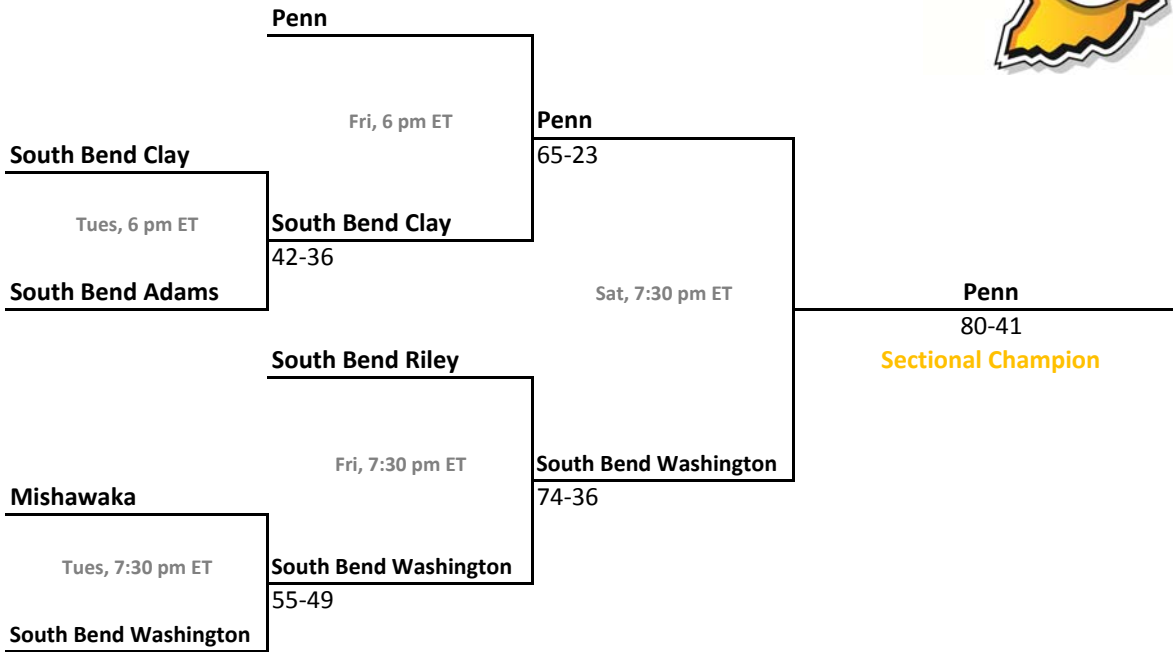

2011-12 IHSAA Class 4A Girls Basketball

37th Annual State Tournament Series

Sectionals
Feb. 6-11, 2012

Class 4A, Sectional 3 | Mishawaka (6 teams)

Class 4A, Sectional 4 | Goshen (6 teams)

2011-12 IHSAA Class 4A Girls Basketball

37th Annual State Tournament Series

Sectionals
Feb. 6-11, 2012

Class 4A, Sectional 5 | Carroll (Fort Wayne) (7 teams)

Class 4A, Sectional 6 | Homestead (6 teams)

2011-12 IHSAA Class 4A Girls Basketball

37th Annual State Tournament Series