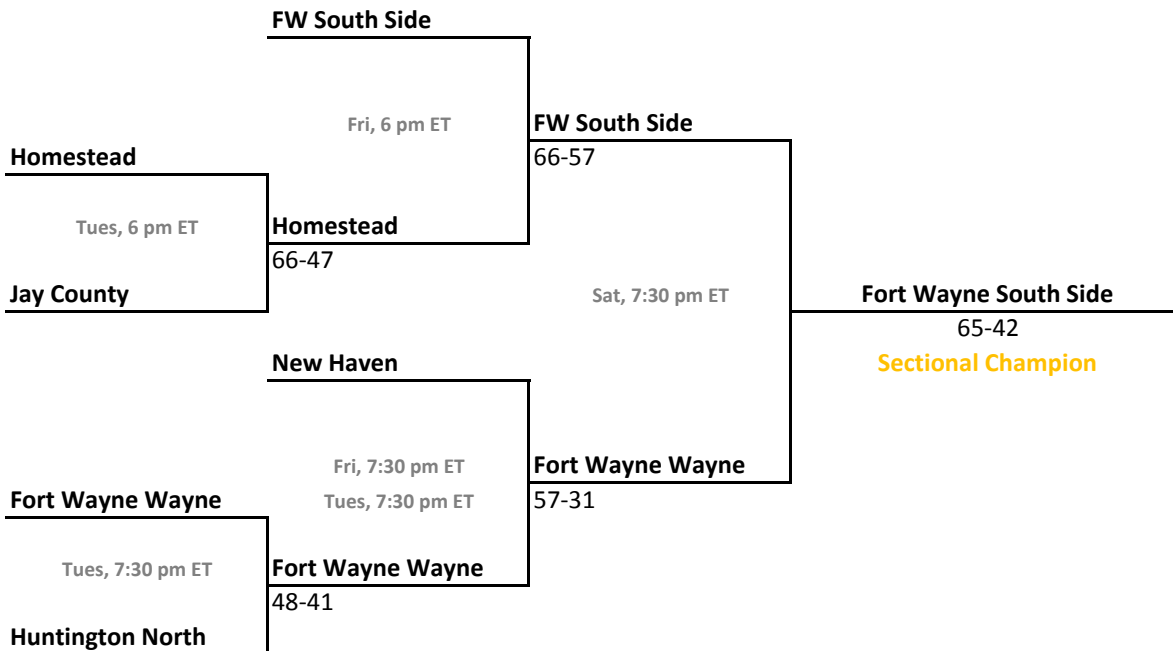

2011-12 IHSAA Class 4A Girls Basketball

37th Annual State Tournament Series

Sectionals
Feb. 6-11, 2012

Class 4A, Sectional 3 | Mishawaka (6 teams)

Class 4A, Sectional 4 | Goshen (6 teams)

2011-12 IHSAA Class 4A Girls Basketball

37th Annual State Tournament Series

Sectionals
Feb. 6-11, 2012

Class 4A, Sectional 5 | Carroll (Fort Wayne) (7 teams)

Class 4A, Sectional 6 | Homestead (6 teams)

2011-12 IHSAA Class 4A Girls Basketball

37th Annual State Tournament Series

Sectionals
Feb. 6-11, 2012

Class 4A, Sectional 7 | Logansport (6 teams)

Class 4A, Sectional 8 | Carmel (7 teams)

Sectionals: \$6 per session; \$10 season.

2011-12 IHSAA Class 4A Girls Basketball

37th Annual State Tournament Series