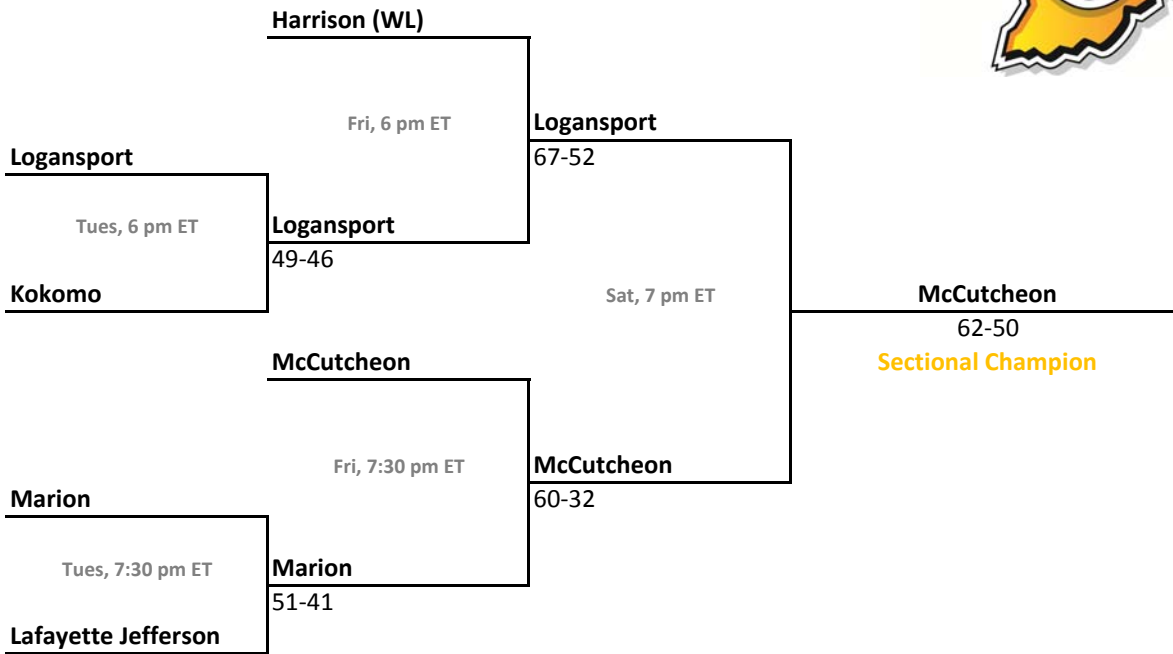

2011-12 IHSAA Class 4A Girls Basketball

37th Annual State Tournament Series

Sectionals
Feb. 6-11, 2012

Class 4A, Sectional 3 | Mishawaka (6 teams)

Class 4A, Sectional 4 | Goshen (6 teams)

2011-12 IHSAA Class 4A Girls Basketball

37th Annual State Tournament Series

Sectionals
Feb. 6-11, 2012

Class 4A, Sectional 5 | Carroll (Fort Wayne) (7 teams)

Class 4A, Sectional 6 | Homestead (6 teams)

2011-12 IHSAA Class 4A Girls Basketball

37th Annual State Tournament Series

Sectionals
Feb. 6-11, 2012

Class 4A, Sectional 7 | Logansport (6 teams)

Class 4A, Sectional 8 | Carmel (7 teams)

Sectionals: \$6 per session; \$10 season.

2011-12 IHSAA Class 4A Girls Basketball

37th Annual State Tournament Series