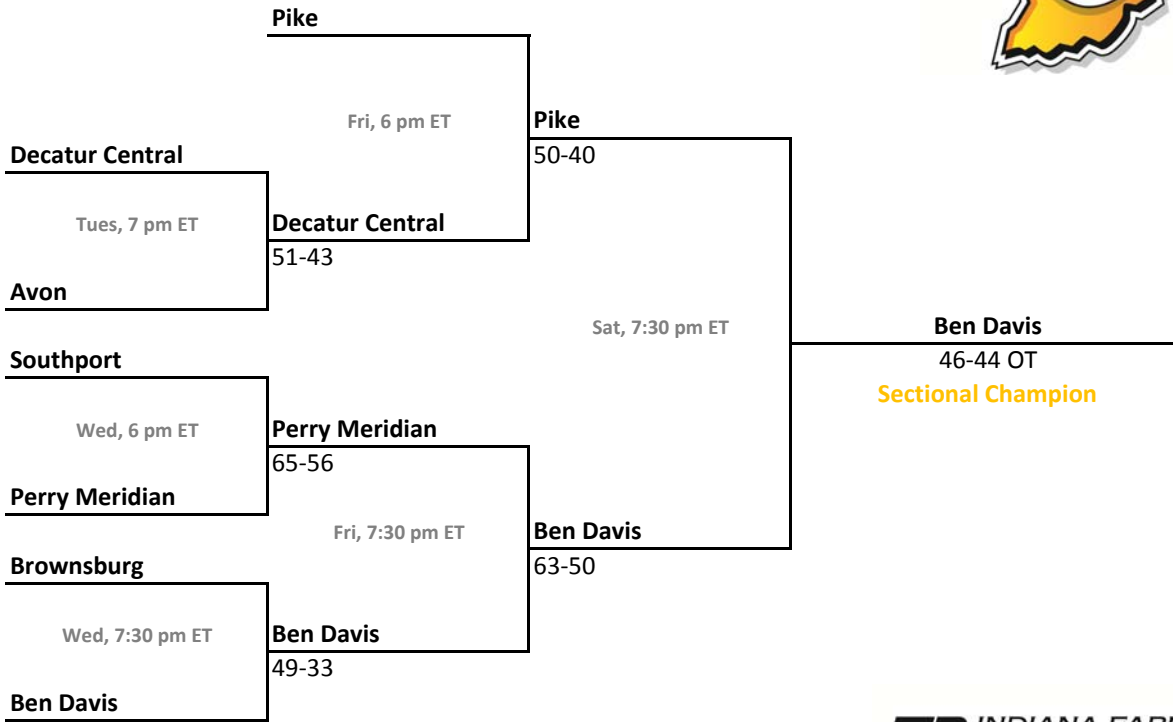

Class 4A, Sectional 11 | Ben Davis (7 teams)