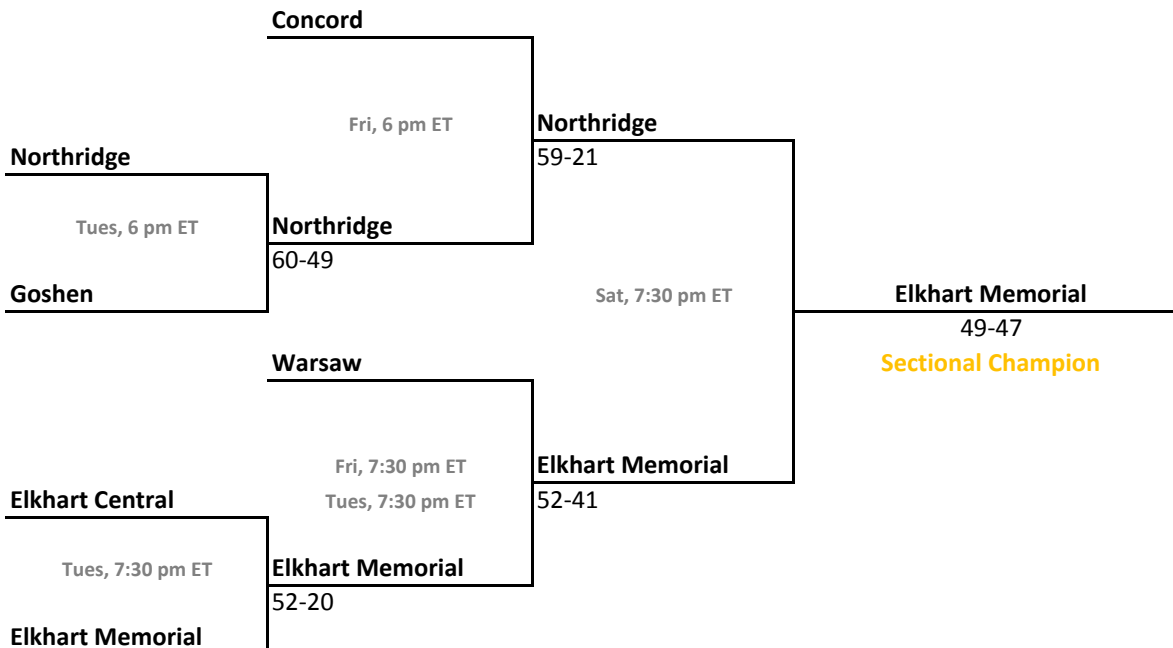

2011-12 IHSAA Class 4A Girls Basketball

37th Annual State Tournament Series

Sectionals
Feb. 6-11, 2012

Class 4A, Sectional 3 | Mishawaka (6 teams)

Class 4A, Sectional 4 | Goshen (6 teams)

2011-12 IHSAA Class 4A Girls Basketball

37th Annual State Tournament Series

Sectionals
Feb. 6-11, 2012

Class 4A, Sectional 5 | Carroll (Fort Wayne) (7 teams)

Class 4A, Sectional 6 | Homestead (6 teams)

2011-12 IHSAA Class 4A Girls Basketball

37th Annual State Tournament Series