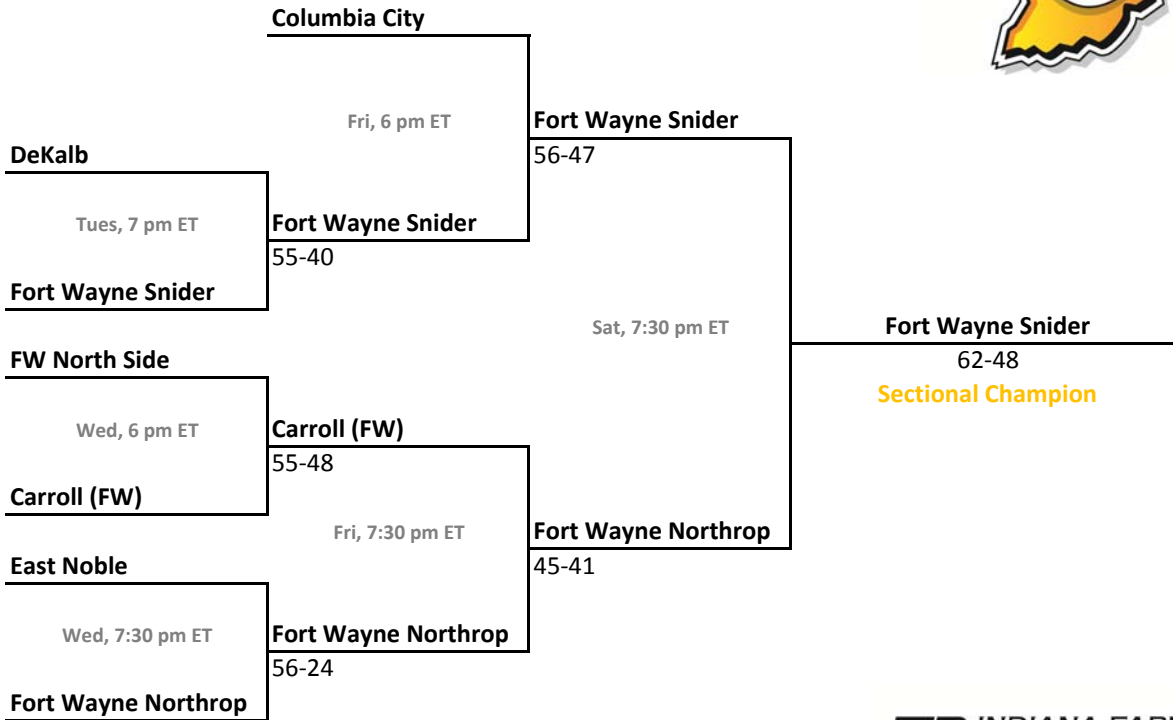

2011-12 IHSAA Class 4A Girls Basketball

37th Annual State Tournament Series

Sectionals
Feb. 6-11, 2012

Class 4A, Sectional 3 | Mishawaka (6 teams)

Class 4A, Sectional 4 | Goshen (6 teams)

2011-12 IHSAA Class 4A Girls Basketball

37th Annual State Tournament Series

Sectionals
Feb. 6-11, 2012

Class 4A, Sectional 5 | Carroll (Fort Wayne) (7 teams)

Class 4A, Sectional 6 | Homestead (6 teams)

2011-12 IHSAA Class 4A Girls Basketball

37th Annual State Tournament Series