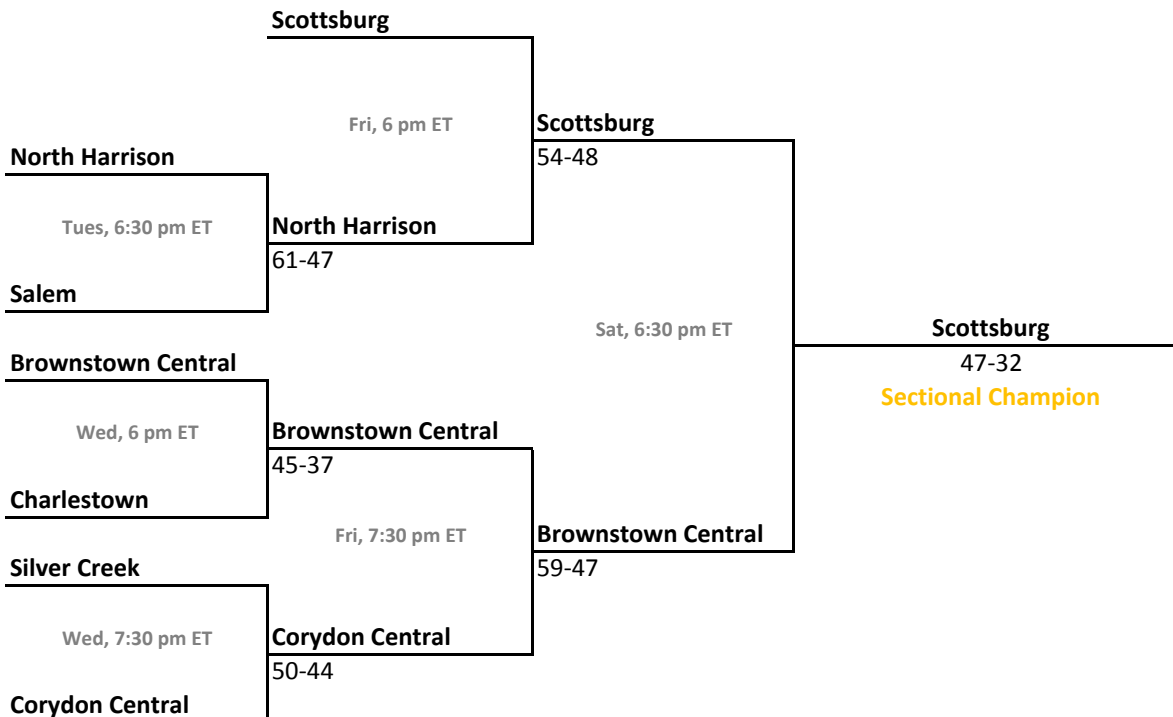

Sectionals: \$6 per session; \$10 season.

2011-12 IHSAA Class 3A Girls Basketball

37th Annual State Tournament Series

Sectionals
Feb. 6-11, 2012

Class 3A, Sectional 29 | Batesville (7 teams)

Class 3A, Sectional 30 | Charlestown (7 teams)