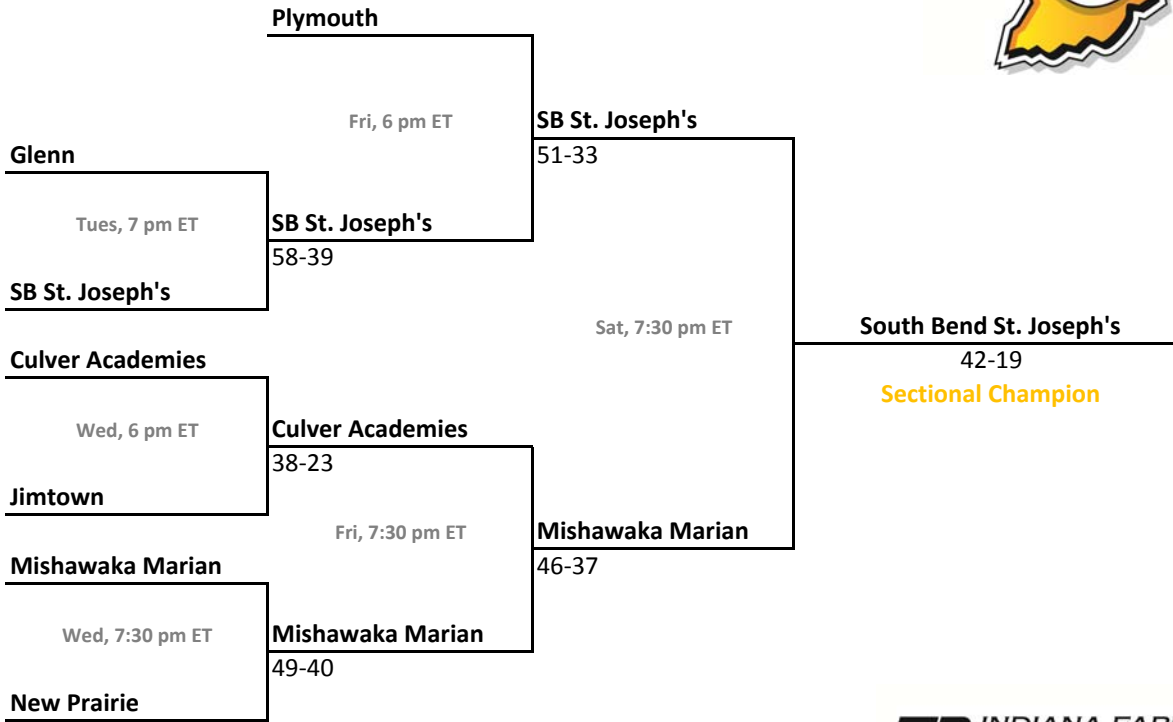

2011-12 IHSAA Class 3A Girls Basketball

37th Annual State Tournament Series

Sectionals
Feb. 6-11, 2012

Class 3A, Sectional 17 | Griffith (6 teams)

Class 3A, Sectional 18 | Kankakee Valley (6 teams)

Sectionals: \$6 per session; \$10 season.

2011-12 IHSAA Class 3A Girls Basketball

37th Annual State Tournament Series

Sectionals
Feb. 6-11, 2012

Class 3A, Sectional 19 | New Prairie (7 teams)

Class 3A, Sectional 20 | West Lafayette (7 teams)

Sectionals: \$6 per session; \$10 season.

2011-12 IHSAA Class 3A Girls Basketball

37th Annual State Tournament Series

Sectionals
Feb. 6-11, 2012

Class 3A, Sectional 21 | Wawasee (6 teams)

Class 3A, Sectional 22 | Garrett (6 teams)

Sectionals: \$6 per session; \$10 season.