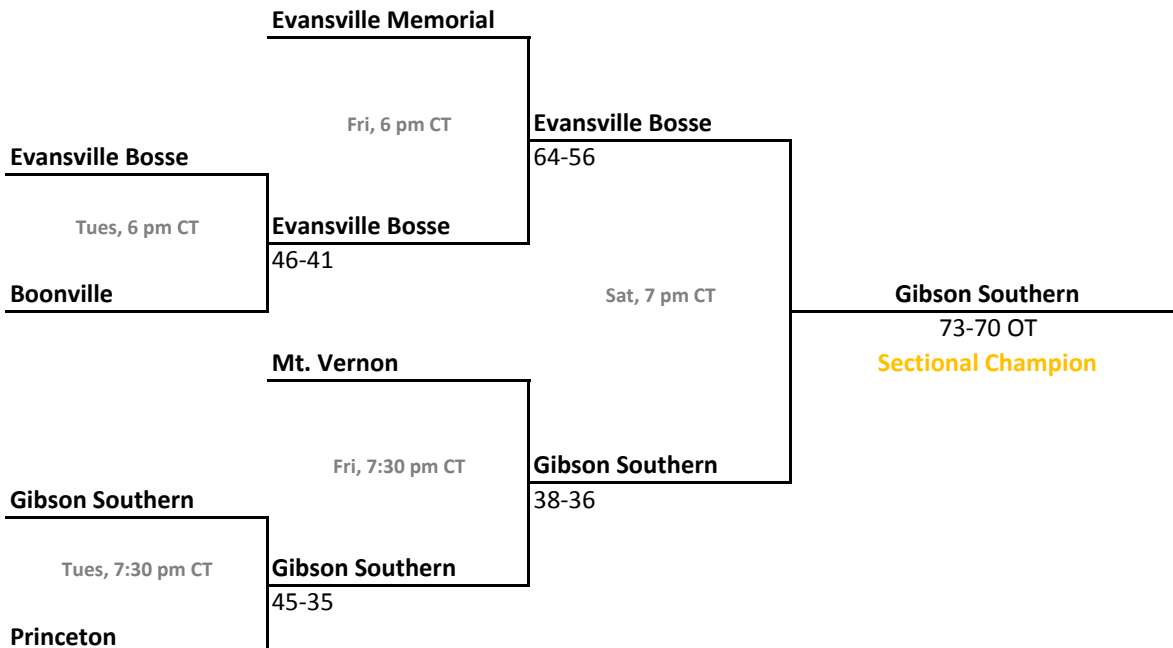

Sectionals: \$6 per session; \$10 season.

2011-12 IHSAA Class 3A Girls Basketball

37th Annual State Tournament Series

Sectionals
Feb. 6-11, 2012

Class 3A, Sectional 31 | Jasper (6 teams)

Class 3A, Sectional 32 | Boonville (6 teams)