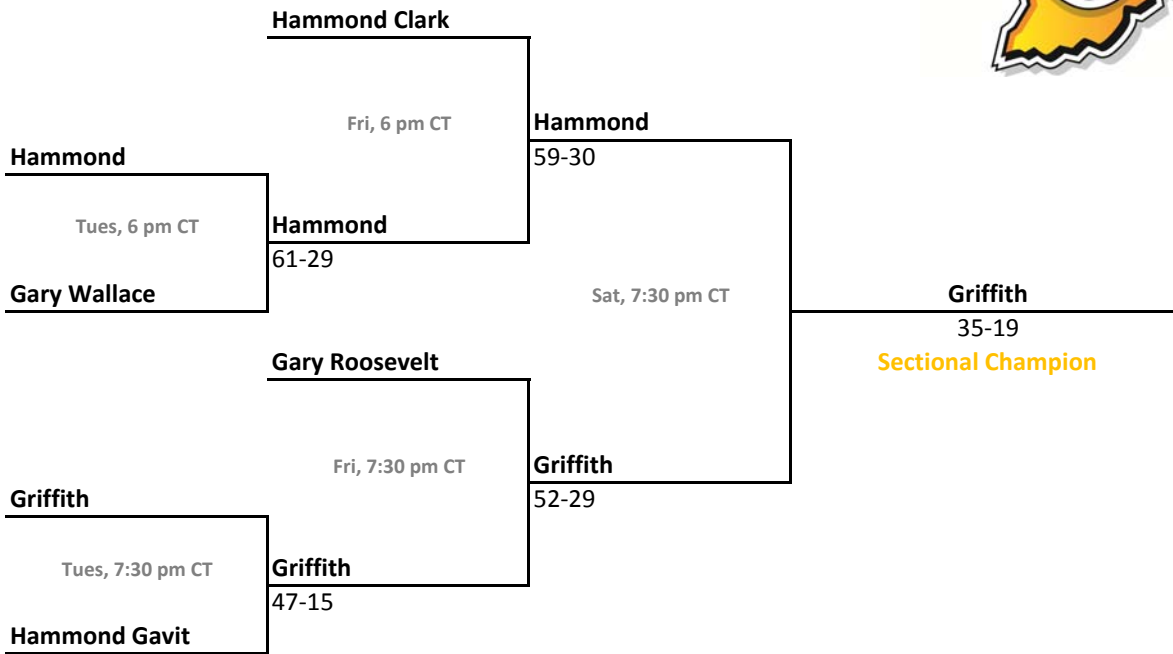

2011-12 IHSAA Class 3A Girls Basketball

37th Annual State Tournament Series

Sectionals
Feb. 6-11, 2012

Class 3A, Sectional 17 | Griffith (6 teams)

Class 3A, Sectional 18 | Kankakee Valley (6 teams)

Sectionals: \$6 per session; \$10 season.

2011-12 IHSAA Class 3A Girls Basketball

37th Annual State Tournament Series

Sectionals
Feb. 6-11, 2012

Class 3A, Sectional 19 | New Prairie (7 teams)

Class 3A, Sectional 20 | West Lafayette (7 teams)

Sectionals: \$6 per session; \$10 season.