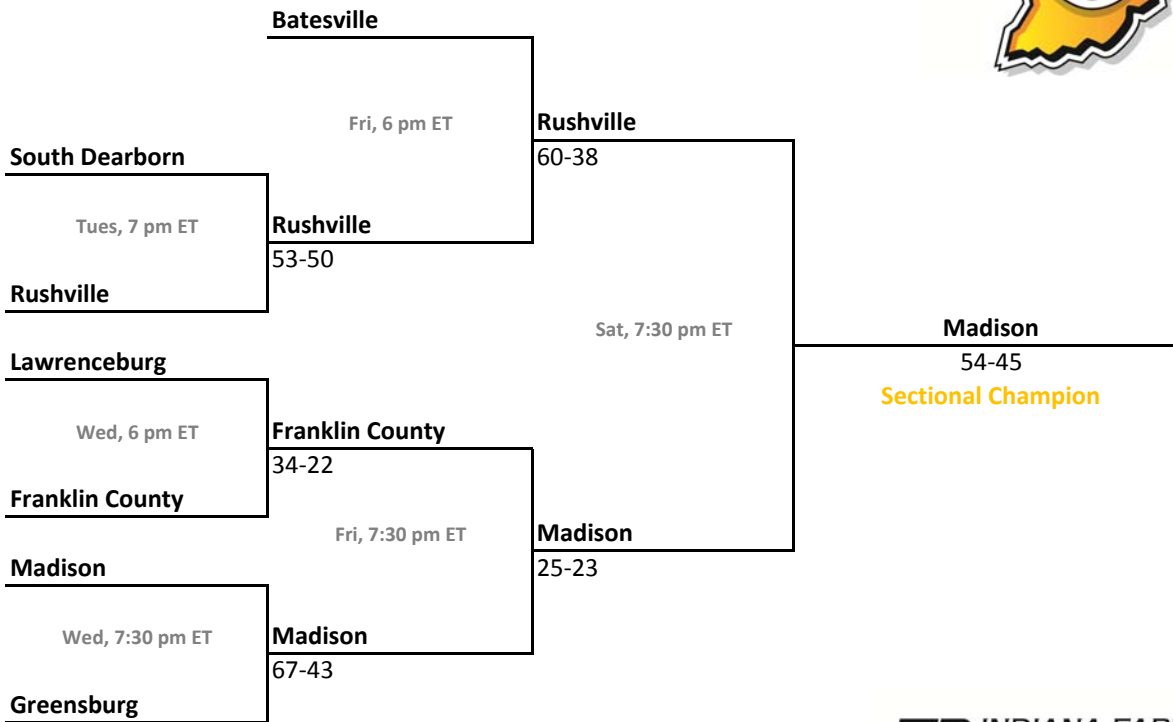

Sectionals: \$6 per session; \$10 season.

2011-12 IHSAA Class 3A Girls Basketball

37th Annual State Tournament Series

Sectionals
Feb. 6-11, 2012

Class 3A, Sectional 29 | Batesville (7 teams)

Class 3A, Sectional 30 | Charlestown (7 teams)