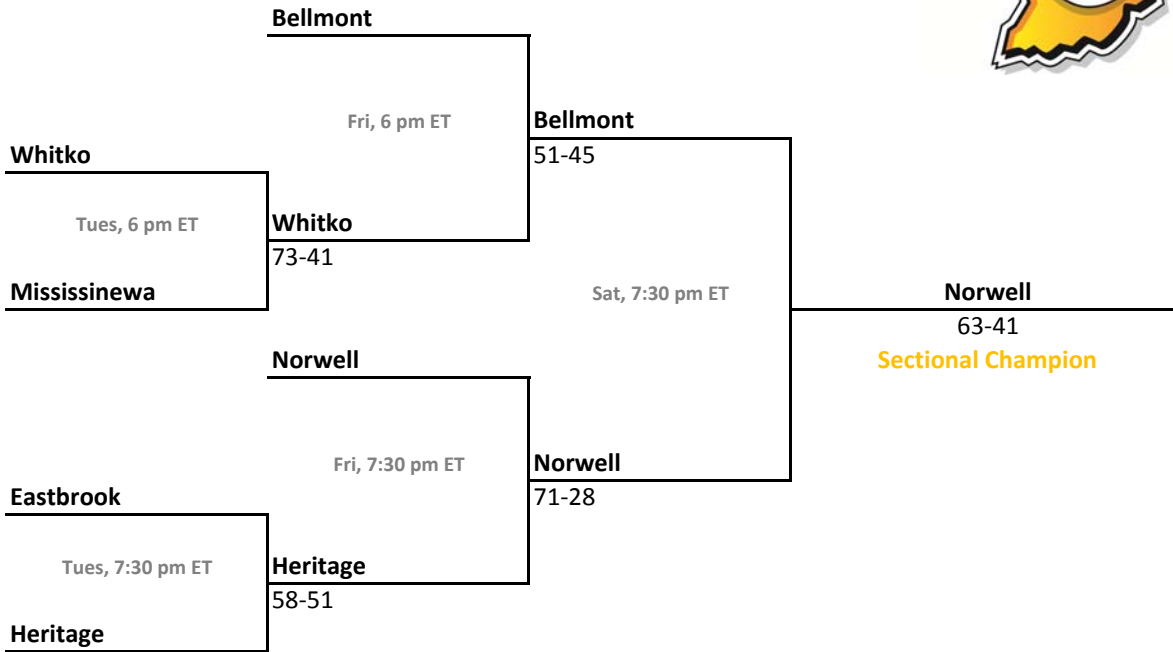

Class 3A, Sectional 23 | Mississinewa (6 teams)