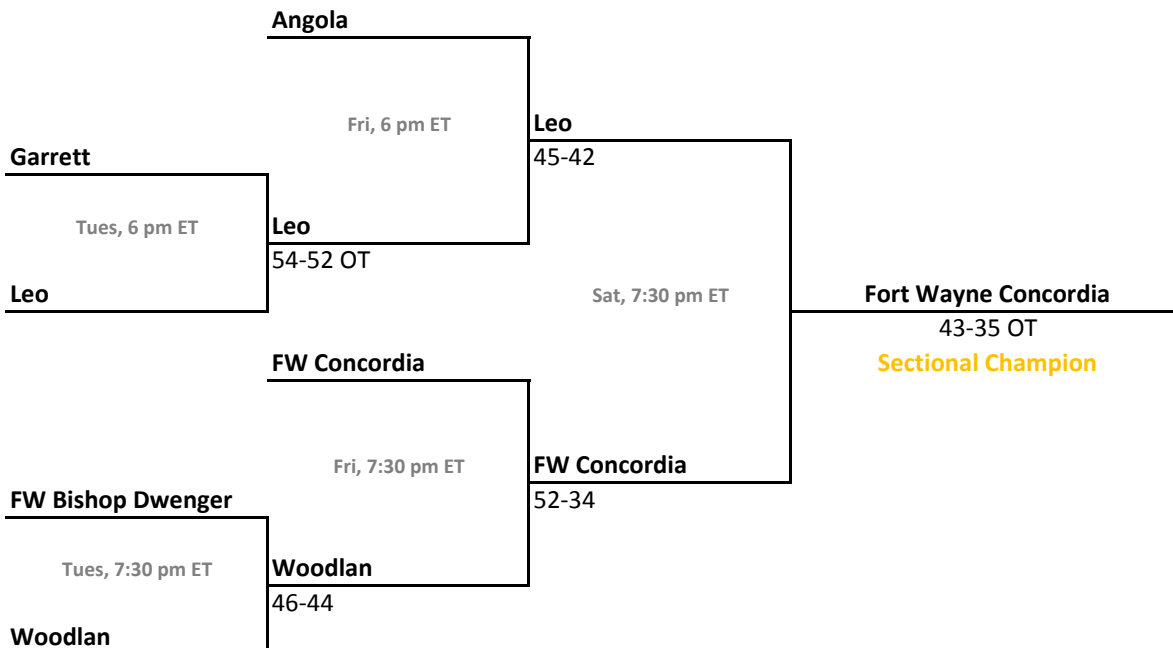

2011-12 IHSAA Class 3A Girls Basketball

37th Annual State Tournament Series

Sectionals
Feb. 6-11, 2012

Class 3A, Sectional 19 | New Prairie (7 teams)

Class 3A, Sectional 20 | West Lafayette (7 teams)

Sectionals: \$6 per session; \$10 season.

2011-12 IHSAA Class 3A Girls Basketball

37th Annual State Tournament Series

Sectionals
Feb. 6-11, 2012

Class 3A, Sectional 21 | Wawasee (6 teams)

Class 3A, Sectional 22 | Garrett (6 teams)

Sectionals: \$6 per session; \$10 season.

2011-12 IHSAA Class 3A Girls Basketball

37th Annual State Tournament Series

Sectionals
Feb. 6-11, 2012

Class 3A, Sectional 23 | Mississinewa (6 teams)

Class 3A, Sectional 24 | Yorktown (6 teams)

Sectionals: \$6 per session; \$10 season.