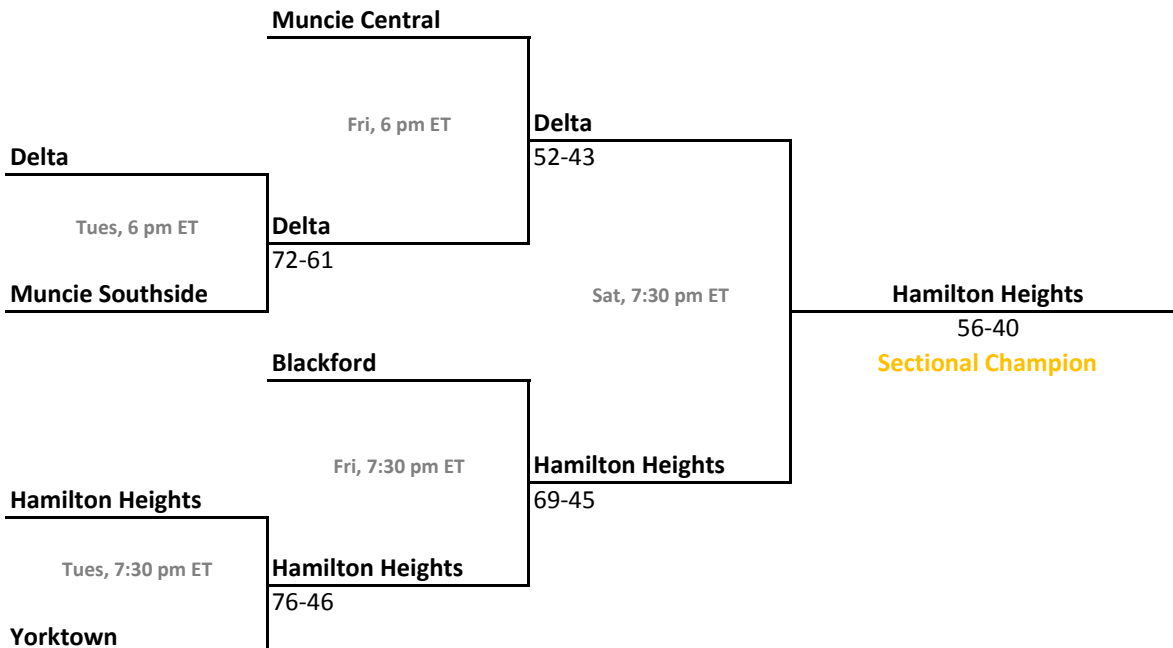

2011-12 IHSAA Class 3A Girls Basketball

37th Annual State Tournament Series

Sectionals
Feb. 6-11, 2012

Class 3A, Sectional 21 | Wawasee (6 teams)

Class 3A, Sectional 22 | Garrett (6 teams)

Sectionals: \$6 per session; \$10 season.

2011-12 IHSAA Class 3A Girls Basketball

37th Annual State Tournament Series

Sectionals
Feb. 6-11, 2012

Class 3A, Sectional 23 | Mississinewa (6 teams)

Class 3A, Sectional 24 | Yorktown (6 teams)

Sectionals: \$6 per session; \$10 season.

2011-12 IHSAA Class 3A Girls Basketball

37th Annual State Tournament Series

Sectionals
Feb. 6-11, 2012

Class 3A, Sectional 25 | Western Boone (7 teams)

Class 3A, Sectional 26 | Indianapolis Arlington (6 teams)