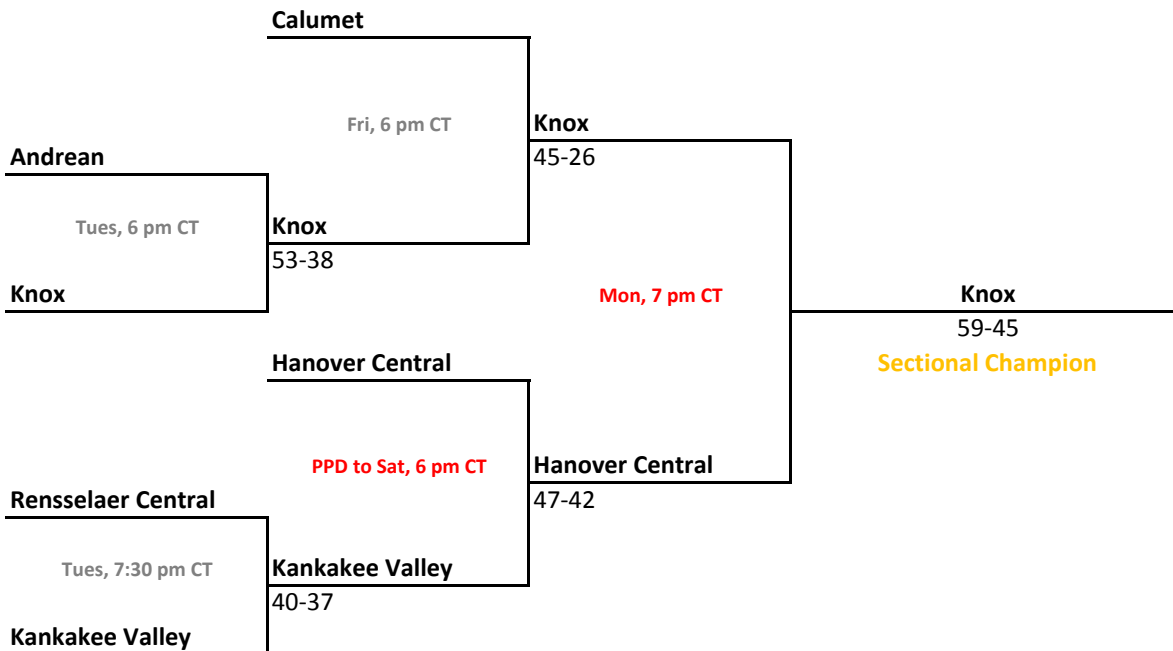

2011-12 IHSAA Class 3A Girls Basketball

37th Annual State Tournament Series

Sectionals
Feb. 6-11, 2012

Class 3A, Sectional 17 | Griffith (6 teams)

Class 3A, Sectional 18 | Kankakee Valley (6 teams)

Sectionals: \$6 per session; \$10 season.

2011-12 IHSAA Class 3A Girls Basketball

37th Annual State Tournament Series

Sectionals
Feb. 6-11, 2012

Class 3A, Sectional 19 | New Prairie (7 teams)

Class 3A, Sectional 20 | West Lafayette (7 teams)

Sectionals: \$6 per session; \$10 season.

2011-12 IHSAA Class 3A Girls Basketball

37th Annual State Tournament Series

Sectionals
Feb. 6-11, 2012

Class 3A, Sectional 21 | Wawasee (6 teams)

Class 3A, Sectional 22 | Garrett (6 teams)

Sectionals: \$6 per session; \$10 season.