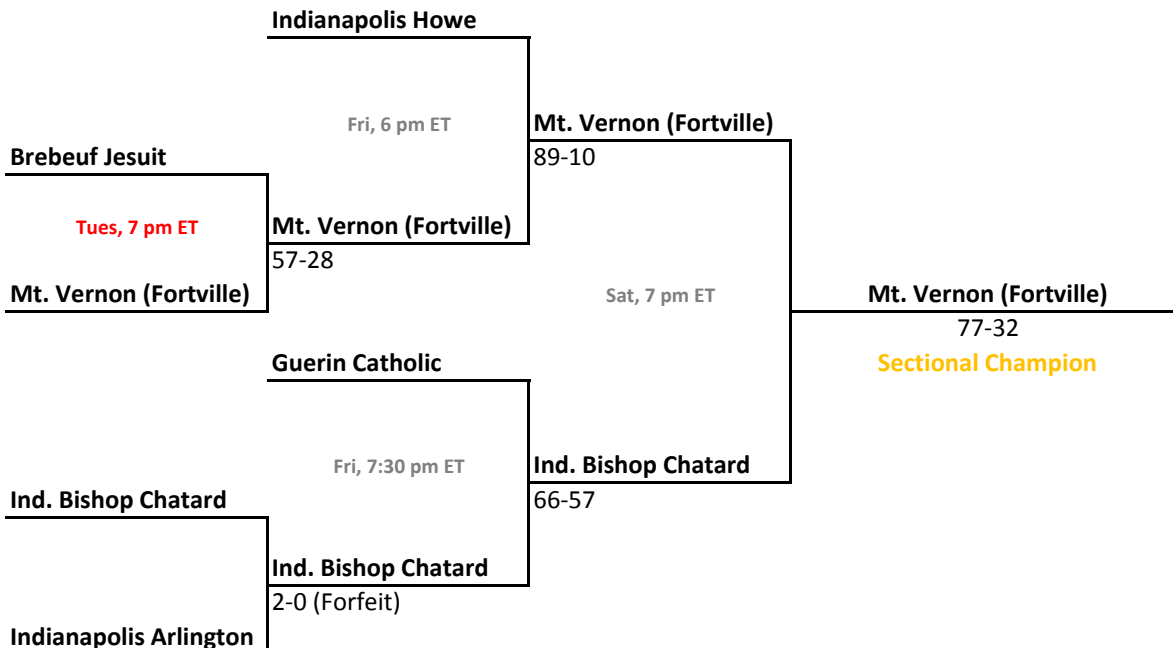

2011-12 IHSAA Class 3A Girls Basketball

37th Annual State Tournament Series

Sectionals
Feb. 6-11, 2012

Class 3A, Sectional 25 | Western Boone (7 teams)

Class 3A, Sectional 26 | Indianapolis Arlington (6 teams)

Sectionals: \$6 per session; \$10 season.

2011-12 IHSAA Class 3A Girls Basketball

37th Annual State Tournament Series

Sectionals
Feb. 6-11, 2012

Class 3A, Sectional 27 | Beech Grove (6 teams)

Class 3A, Sectional 28 | Owen Valley (6 teams)