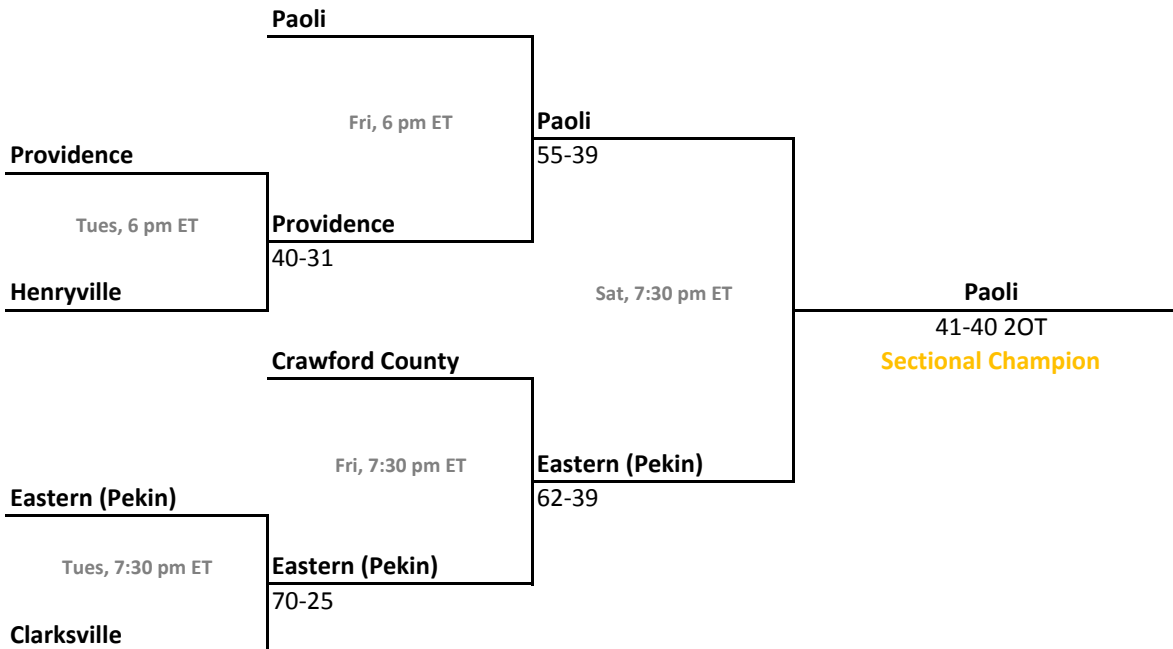

37th Annual State Tournament Series

Sectionals
Feb. 6-11, 2012

Class 2A, Sectional 45 | South Ripley (6 teams)

Class 2A, Sectional 46 | Eastern (Pekin) (6 teams)

Sectionals: \$6 per session; \$10 season.

2011-12 IHSAA Class 2A Girls Basketball