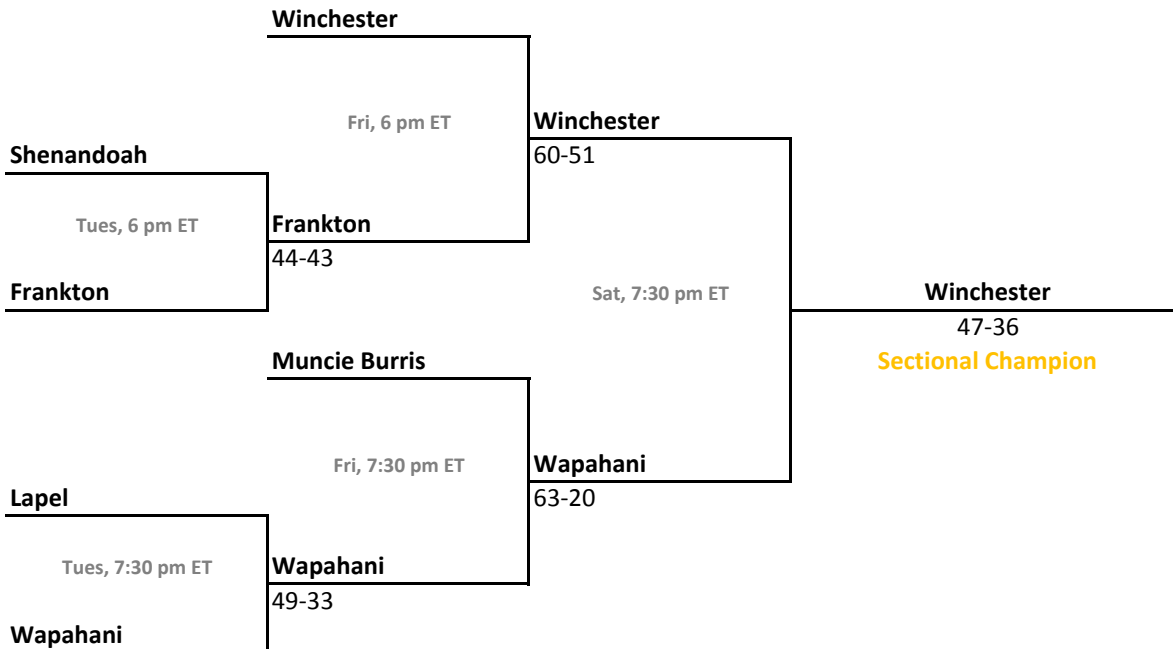

2011-12 IHSAA Class 2A Girls Basketball

37th Annual State Tournament Series

Sectionals
Feb. 6-11, 2012

Class 2A, Sectional 33 | River Forest (6 teams)

Class 2A, Sectional 34 | North Judson (6 teams)

2011-12 IHSAA Class 2A Girls Basketball

37th Annual State Tournament Series

Sectionals
Feb. 6-11, 2012

Class 2A, Sectional 35 | Westview (6 teams)

Class 2A, Sectional 36 | Adams Central (6 teams)

2011-12 IHSAA Class 2A Girls Basketball

37th Annual State Tournament Series

Sectionals
Feb. 6-11, 2012

Class 2A, Sectional 37 | Wabash (7 teams)

Class 2A, Sectional 38 | Delphi (6 teams)

Sectionals: \$6 per session; \$10 season.

2011-12 IHSAA Class 2A Girls Basketball

37th Annual State Tournament Series

Sectionals
Feb. 6-11, 2012

Class 2A, Sectional 39 | Madison-Grant (6 teams)

Class 2A, Sectional 40 | Shenandoah (6 teams)

2011-12 IHSAA Class 2A Girls Basketball

37th Annual State Tournament Series

Sectionals
Feb. 6-11, 2012