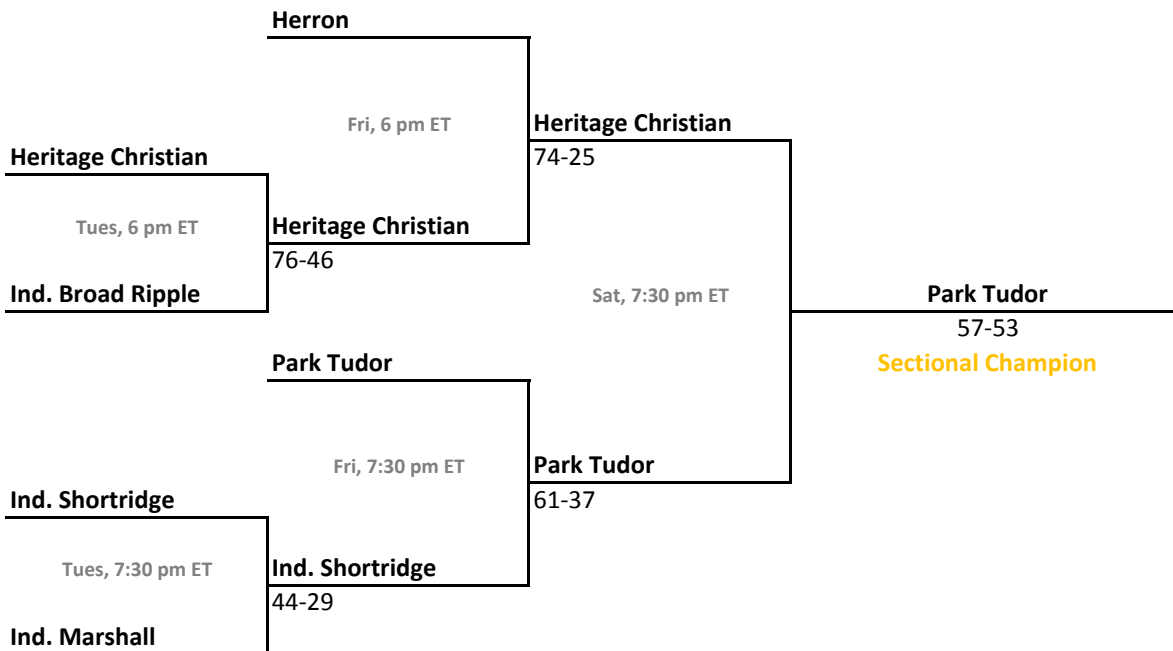

Sectionals
Feb. 6-11, 2012

Class 2A, Sectional 39 | Madison-Grant (6 teams)

Class 2A, Sectional 40 | Shenandoah (6 teams)

2011-12 IHSAA Class 2A Girls Basketball

37th Annual State Tournament Series

Sectionals
Feb. 6-11, 2012

Class 2A, Sectional 41 | Cambridge City Lincoln (7 teams)

Class 2A, Sectional 42 | Indianapolis Broad Ripple (6 teams)

Sectionals: \$6 per session; \$10 season.

2011-12 IHSAA Class 2A Girls Basketball

37th Annual State Tournament Series