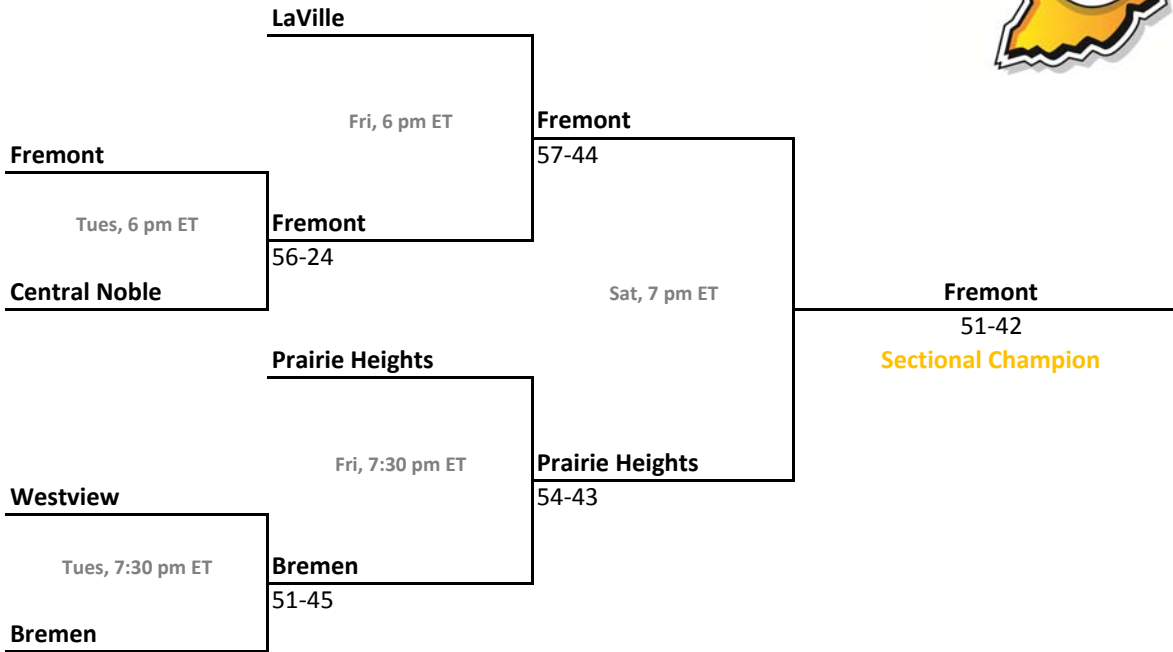

2011-12 IHSAA Class 2A Girls Basketball

37th Annual State Tournament Series

Sectionals
Feb. 6-11, 2012

Class 2A, Sectional 33 | River Forest (6 teams)

Class 2A, Sectional 34 | North Judson (6 teams)

2011-12 IHSAA Class 2A Girls Basketball

37th Annual State Tournament Series

Sectionals
Feb. 6-11, 2012

Class 2A, Sectional 35 | Westview (6 teams)

Class 2A, Sectional 36 | Adams Central (6 teams)

2011-12 IHSAA Class 2A Girls Basketball

37th Annual State Tournament Series