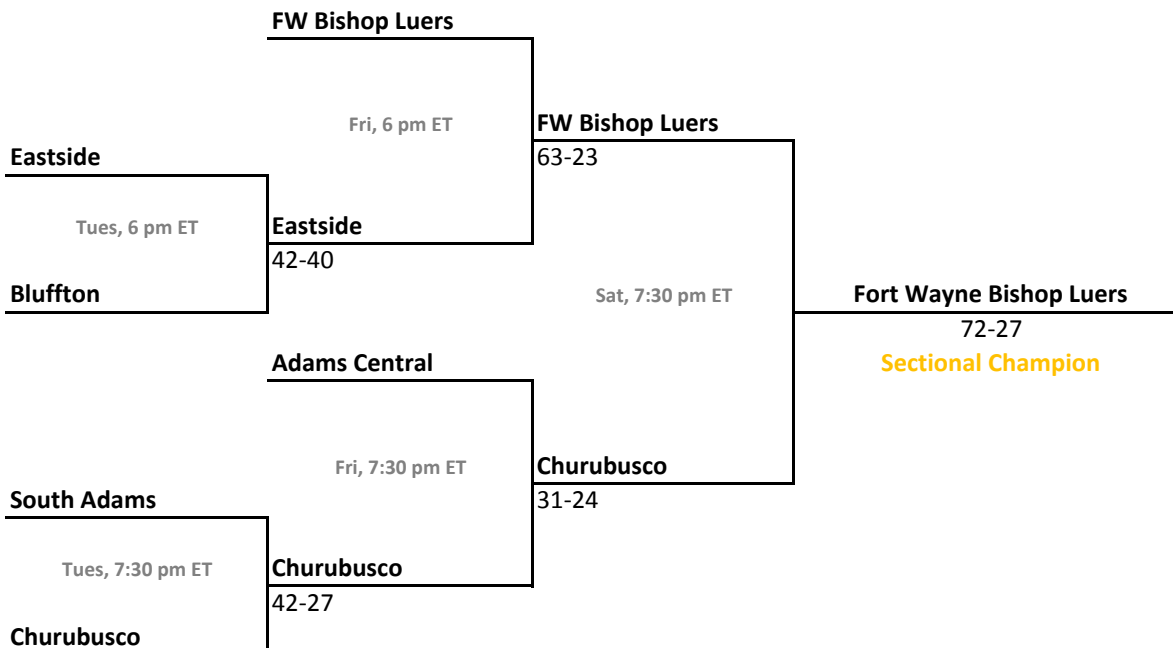

2011-12 IHSAA Class 2A Girls Basketball

37th Annual State Tournament Series

Sectionals
Feb. 6-11, 2012

Class 2A, Sectional 33 | River Forest (6 teams)

Class 2A, Sectional 34 | North Judson (6 teams)

2011-12 IHSAA Class 2A Girls Basketball

37th Annual State Tournament Series

Sectionals
Feb. 6-11, 2012

Class 2A, Sectional 35 | Westview (6 teams)

Class 2A, Sectional 36 | Adams Central (6 teams)

2011-12 IHSAA Class 2A Girls Basketball

37th Annual State Tournament Series