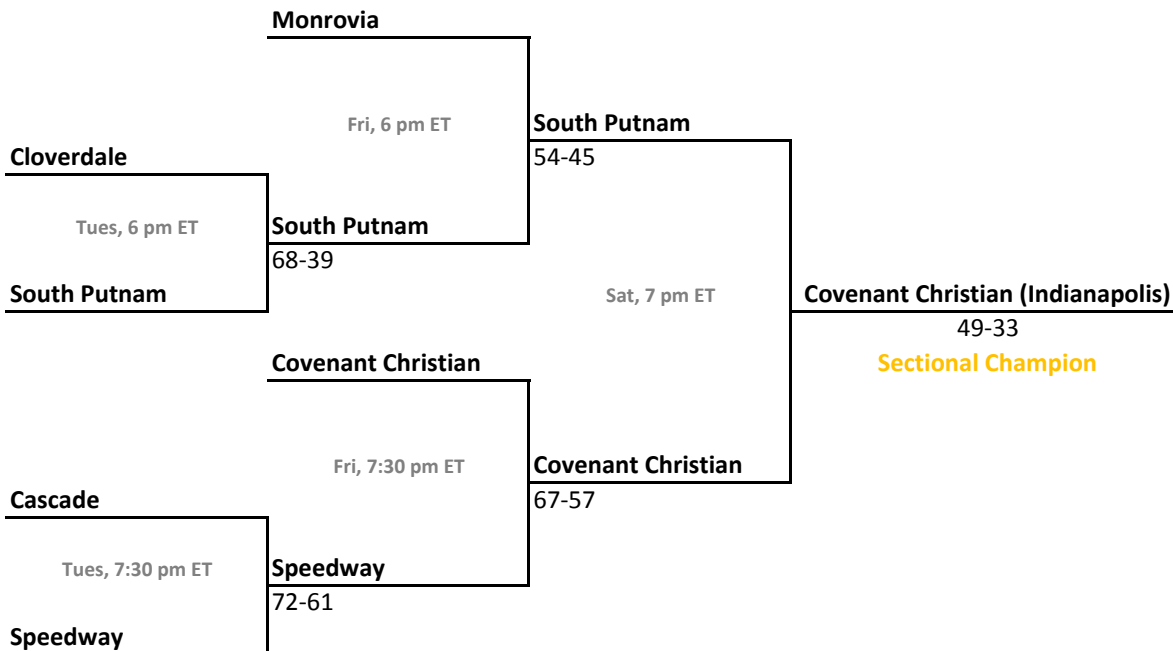

Class 2A, Sectional 44 | Cascade (6 teams)

Sectionals: $6 per session; $10 season.