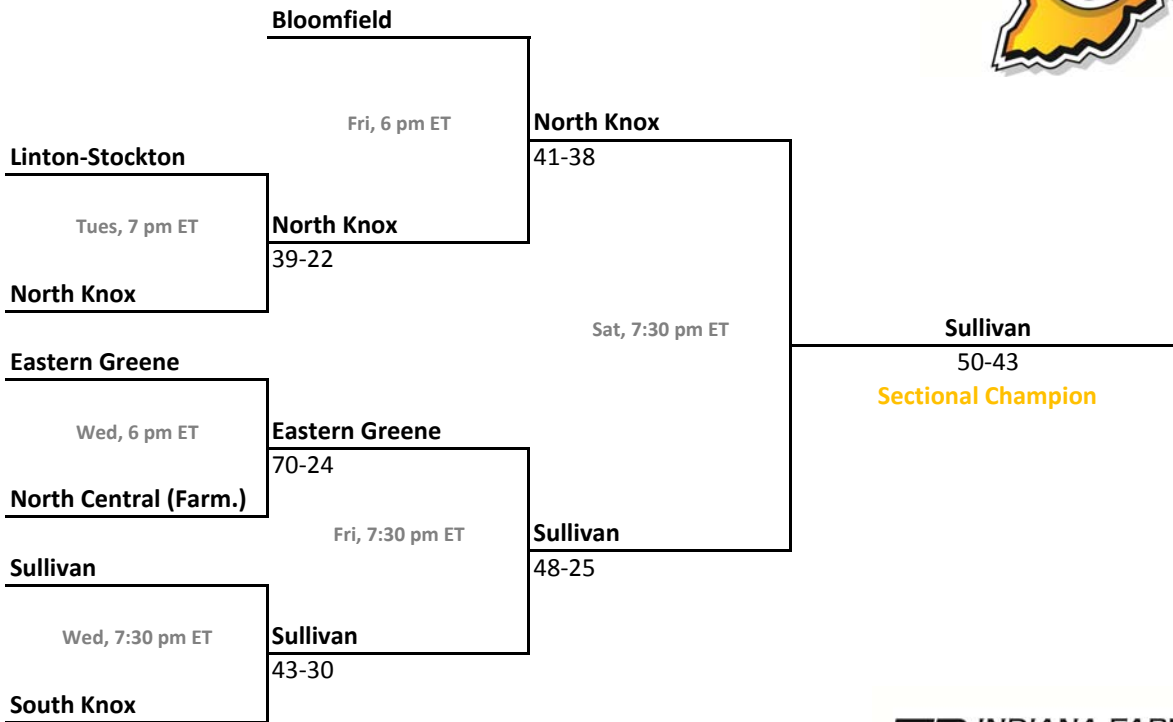

Class 2A, Sectional 47 | Bloomfield (7 teams)