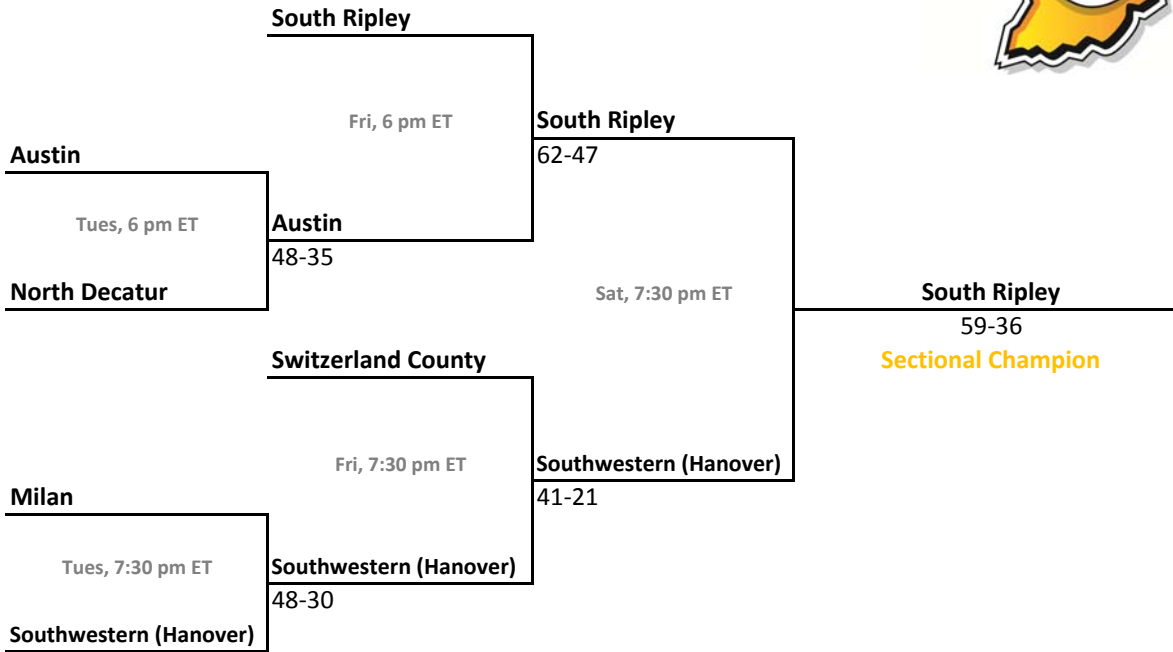

Class 2A, Sectional 45 | South Ripley (6 teams)