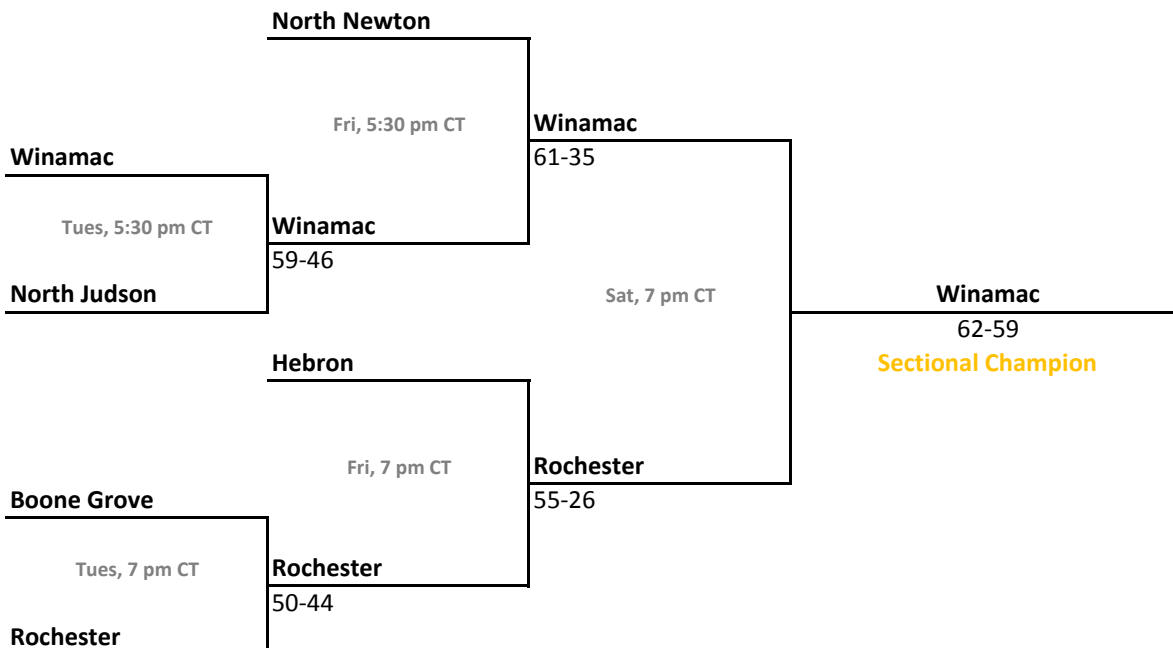

2011-12 IHSAA Class 2A Girls Basketball

37th Annual State Tournament Series

Sectionals
Feb. 6-11, 2012

Class 2A, Sectional 33 | River Forest (6 teams)

Class 2A, Sectional 34 | North Judson (6 teams)

2011-12 IHSAA Class 2A Girls Basketball

37th Annual State Tournament Series

Sectionals
Feb. 6-11, 2012

Class 2A, Sectional 35 | Westview (6 teams)

Class 2A, Sectional 36 | Adams Central (6 teams)

2011-12 IHSAA Class 2A Girls Basketball

37th Annual State Tournament Series

Sectionals
Feb. 6-11, 2012

Class 2A, Sectional 37 | Wabash (7 teams)

Class 2A, Sectional 38 | Delphi (6 teams)

Sectionals: \$6 per session; \$10 season.

2011-12 IHSAA Class 2A Girls Basketball

37th Annual State Tournament Series