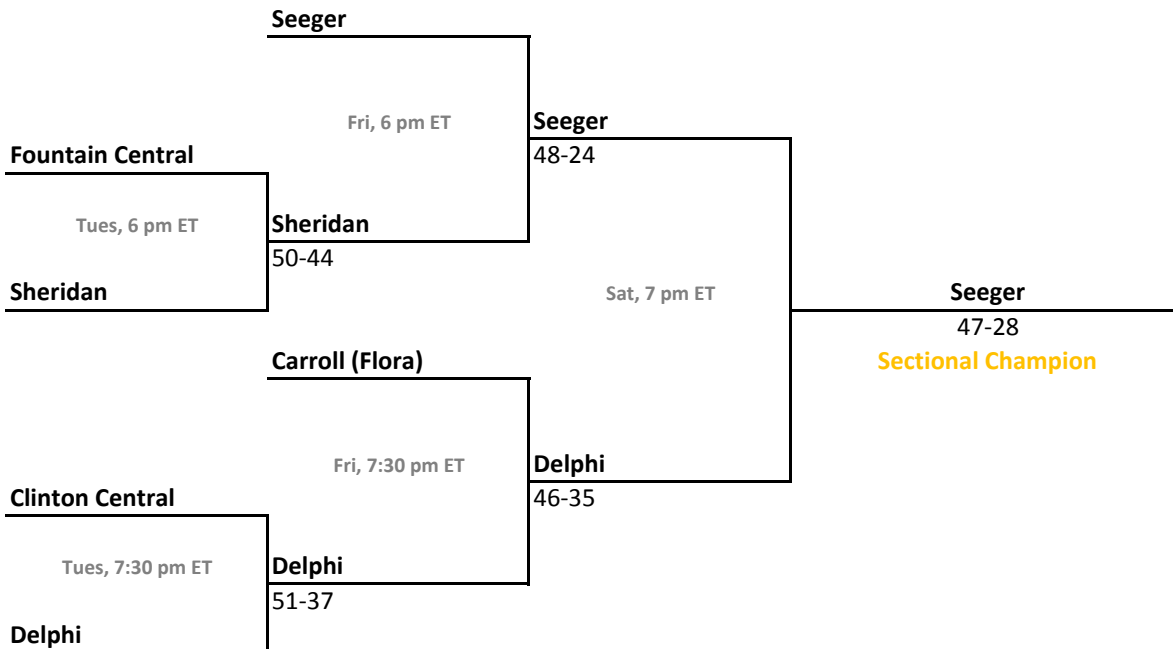

Class 2A, Sectional 38 | Delphi (6 teams)