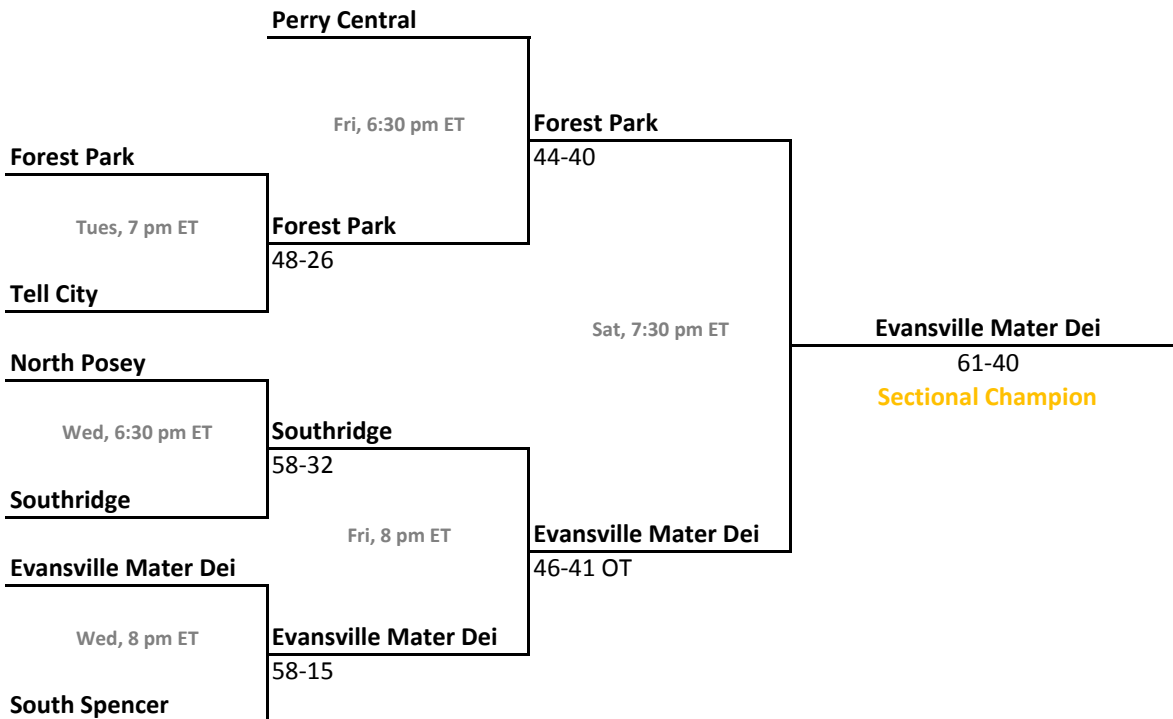

37th Annual State Tournament Series

Sectionals
Feb. 6-11, 2012

Class 2A, Sectional 47 | Bloomfield (7 teams)

Class 2A, Sectional 48 | Forest Park (7 teams)

Sectionals: \$6 per session; \$10 season.