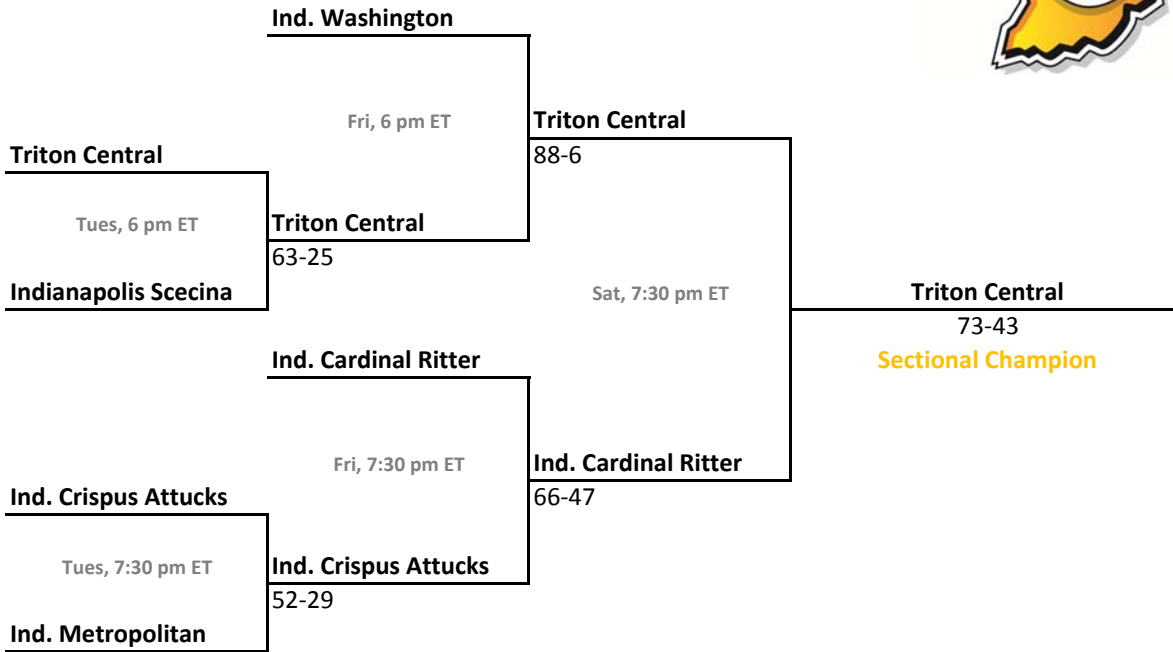

Class 2A, Sectional 43 | Indianapolis Crispus Attucks (6 teams)