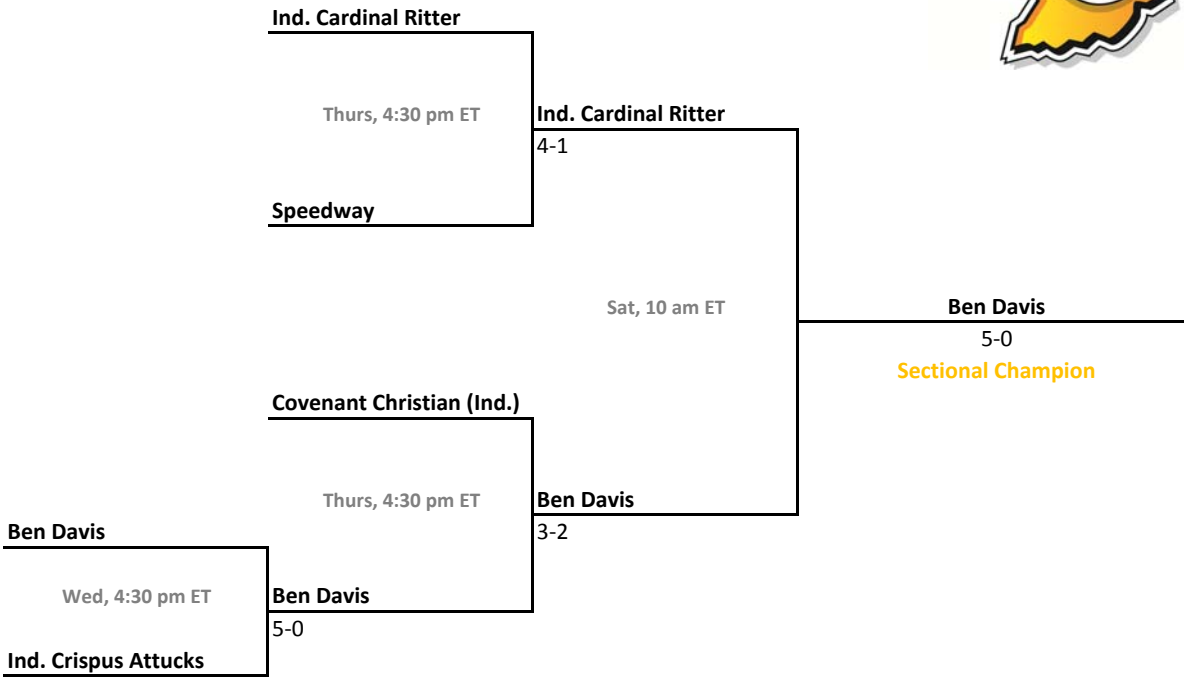

Sectional 59 | Ben Davis (5 teams)