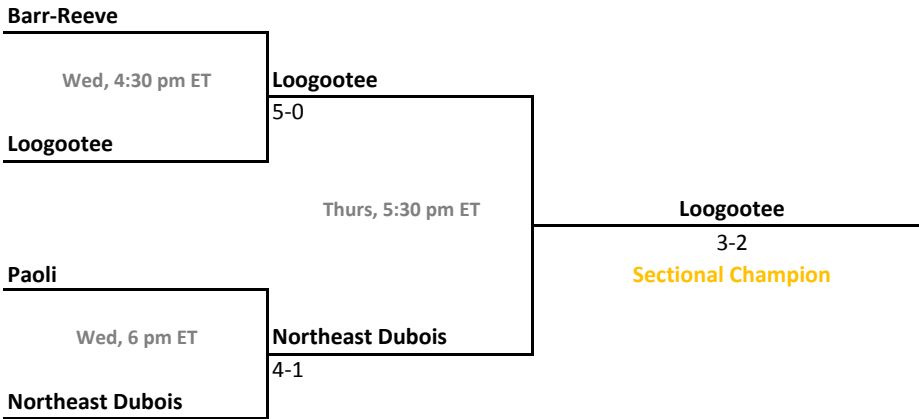

Sectional 30 | Kokomo (6 teams)

2012-13 IHSAA Boys Tennis

46th Annual Team State Tournament Series

Sectionals
Sept. 26-29, 2012

Sectional 31 | LaPorte (4 teams)

Sectional 32 | Lawrence North (4 teams)

2012-13 IHSAA Boys Tennis

46th Annual Team State Tournament Series

Sectionals
Sept. 26-29, 2012

Sectional 35 | Loogootee (4 teams)

Sectional 36 | Marion (4 teams)

2012-13 IHSAA Boys Tennis

46th Annual Team State Tournament Series

Sectionals
Sept. 26-29, 2012