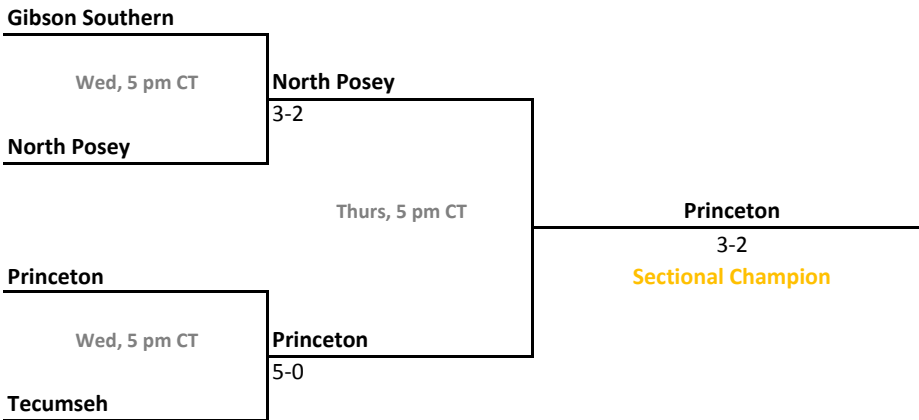

Sectional 48 | Peru (4 teams)

2012-13 IHSAA Boys Tennis

46th Annual Team State Tournament Series

Sectionals
Sept. 26-29, 2012

Sectional 49 | Pike (5 teams)

Sectional 50 | Princeton (4 teams)

2012-13 IHSAA Boys Tennis