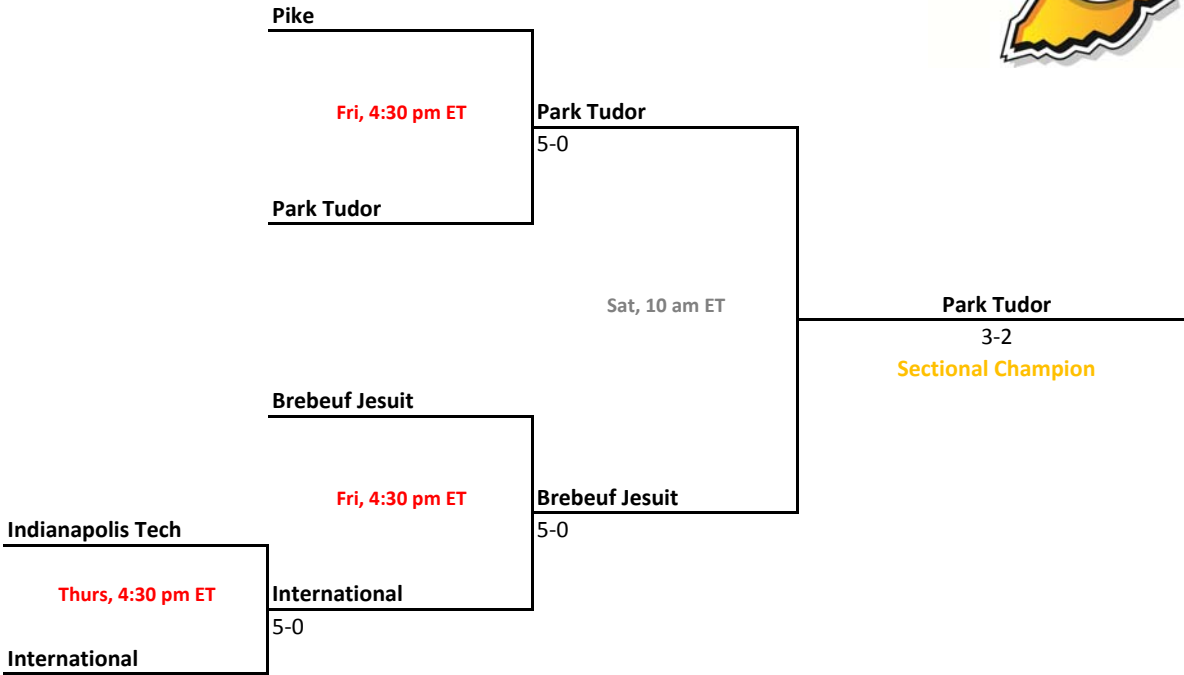

Sectional 48 | Peru (4 teams)

2012-13 IHSAA Boys Tennis

46th Annual Team State Tournament Series

Sectionals
Sept. 26-29, 2012

Sectional 49 | Pike (5 teams)

Sectional 50 | Princeton (4 teams)

2012-13 IHSAA Boys Tennis