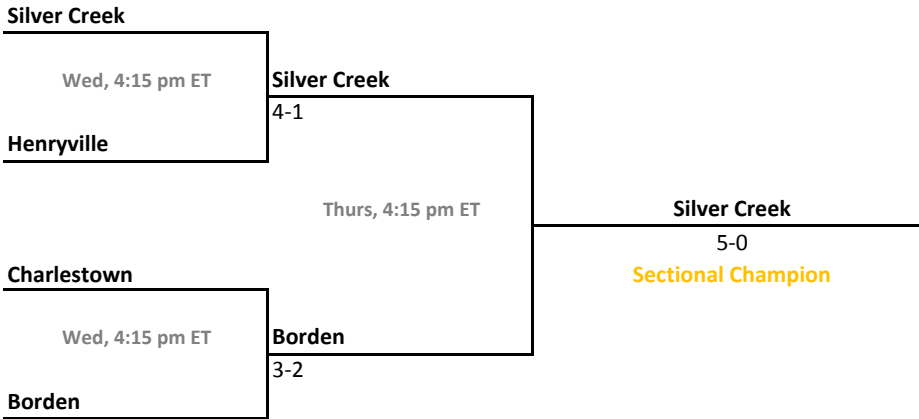

46th Annual Team State Tournament Series

Sectionals
Sept. 26-29, 2012

Sectional 51 | Portage (4 teams)

Sectional 52 | Richmond (5 teams)

2012-13 IHSAA Boys Tennis

46th Annual Team State Tournament Series

Sectionals
Sept. 26-29, 2012

Sectional 53 | Seymour (5 teams)

Sectional 54 | Shelbyville (5 teams)

2012-13 IHSAA Boys Tennis

46th Annual Team State Tournament Series

Sectionals
Sept. 26-29, 2012

Sectional 55 | Silver Creek (4 teams)

Sectional 56 | South Bend Clay (4 teams)

2012-13 IHSAA Boys Tennis

46th Annual Team State Tournament Series

Sectionals
Sept. 26-29, 2012

Sectional 57 | South Dearborn (6 teams)

Sectional 58 | Southport (4 teams)

2012-13 IHSAA Boys Tennis

46th Annual Team State Tournament Series