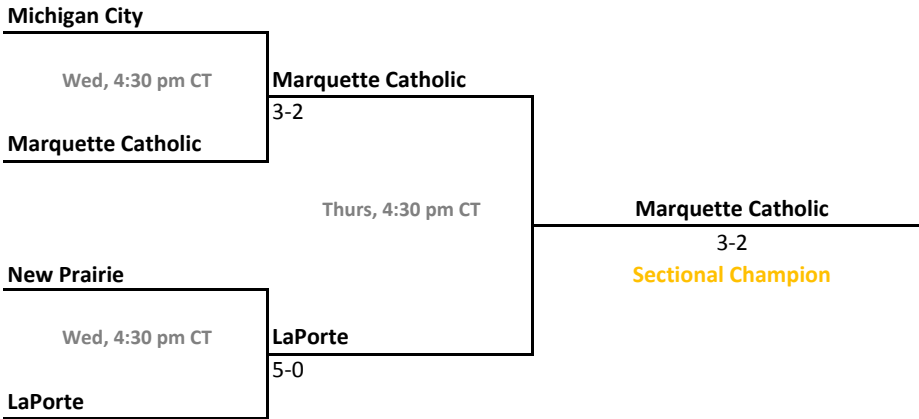

Sectional 30 | Kokomo (6 teams)

2012-13 IHSAA Boys Tennis

46th Annual Team State Tournament Series

Sectionals
Sept. 26-29, 2012

Sectional 31 | LaPorte (4 teams)

Sectional 32 | Lawrence North (4 teams)

2012-13 IHSAA Boys Tennis

46th Annual Team State Tournament Series

Sectionals
Sept. 26-29, 2012

Sectional 35 | Loogootee (4 teams)

Sectional 36 | Marion (4 teams)

2012-13 IHSAA Boys Tennis

46th Annual Team State Tournament Series

Sectionals
Sept. 26-29, 2012