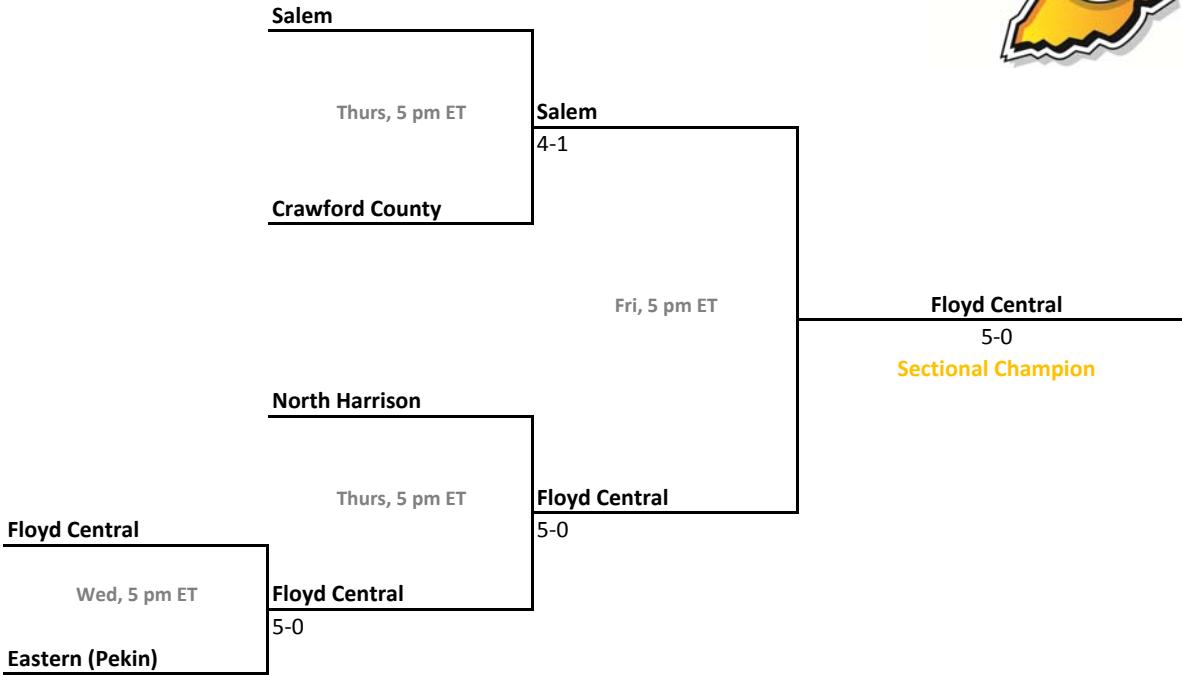

Sectional 18 | Evansville Bosse (5 teams)

2012-13 IHSAA Boys Tennis

46th Annual Team State Tournament Series

Sectionals
Sept. 26-29, 2012

Sectional 19 | Floyd Central (5 teams)

Sectional 20 | Fort Wayne Concordia Lutheran (5 teams)