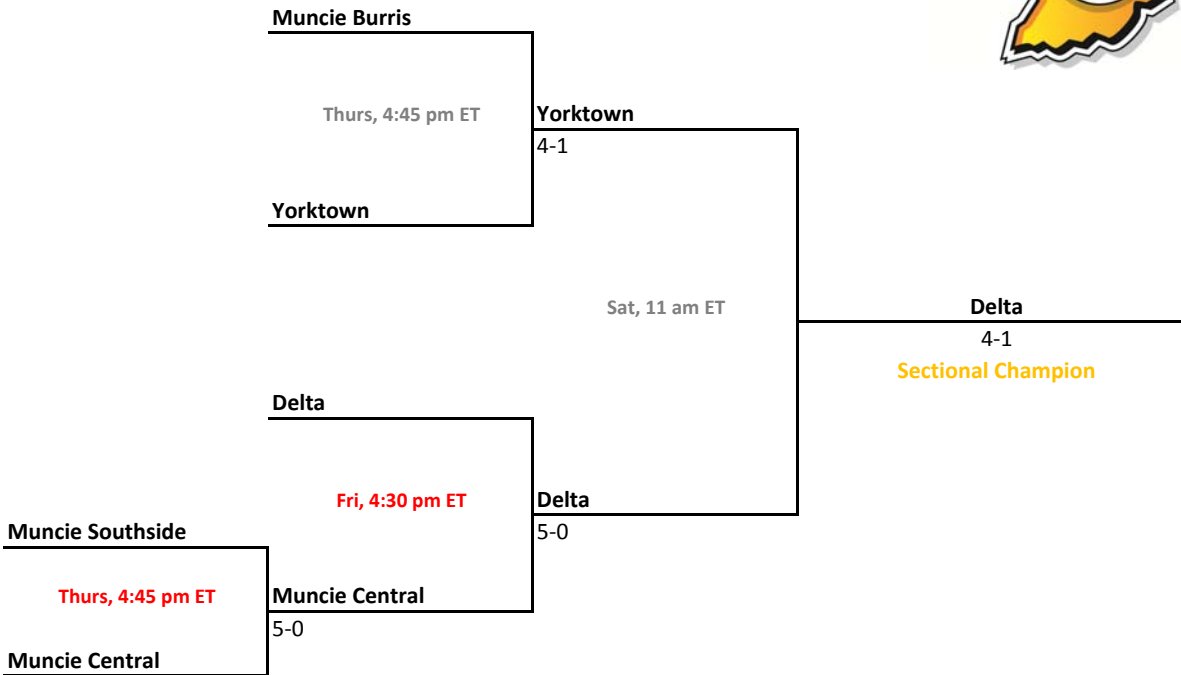

2012-13 IHSAA Boys Tennis

46th Annual Team State Tournament Series

Sectionals
Sept. 26-29, 2012

Sectional 13 | Culver Academies (4 teams)

Sectional 14 | DeKalb (4 teams)

2012-13 IHSAA Boys Tennis

46th Annual Team State Tournament Series

Sectionals
Sept. 26-29, 2012

Sectional 15 | Delta (5 teams)

Sectional 16 | East Chicago Central (5 teams)

2012-13 IHSAA Boys Tennis

46th Annual Team State Tournament Series

Sectionals
Sept. 26-29, 2012

Sectional 17 | East Noble (6 teams)