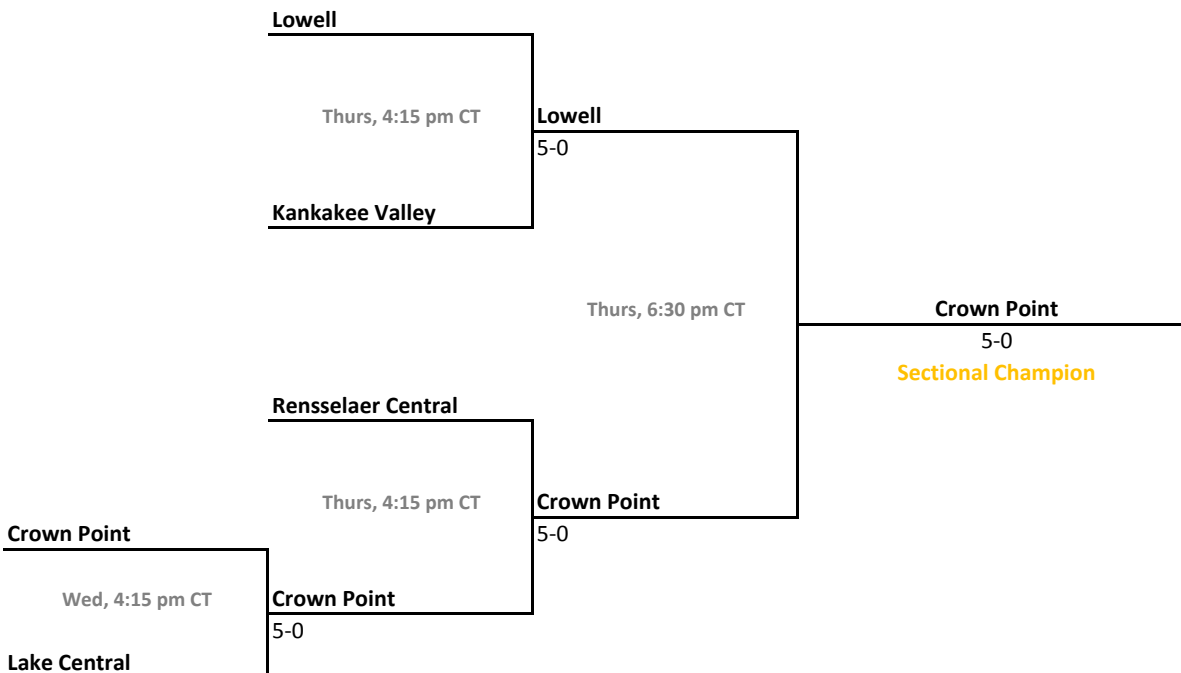

Sectional 10 | Connersville (4 teams)

2012-13 IHSAA Boys Tennis

46th Annual Team State Tournament Series

Sectionals
Sept. 26-29, 2012

Sectional 11 | Crawfordsville (4 teams)

Sectional 12 | Crown Point (5 teams)