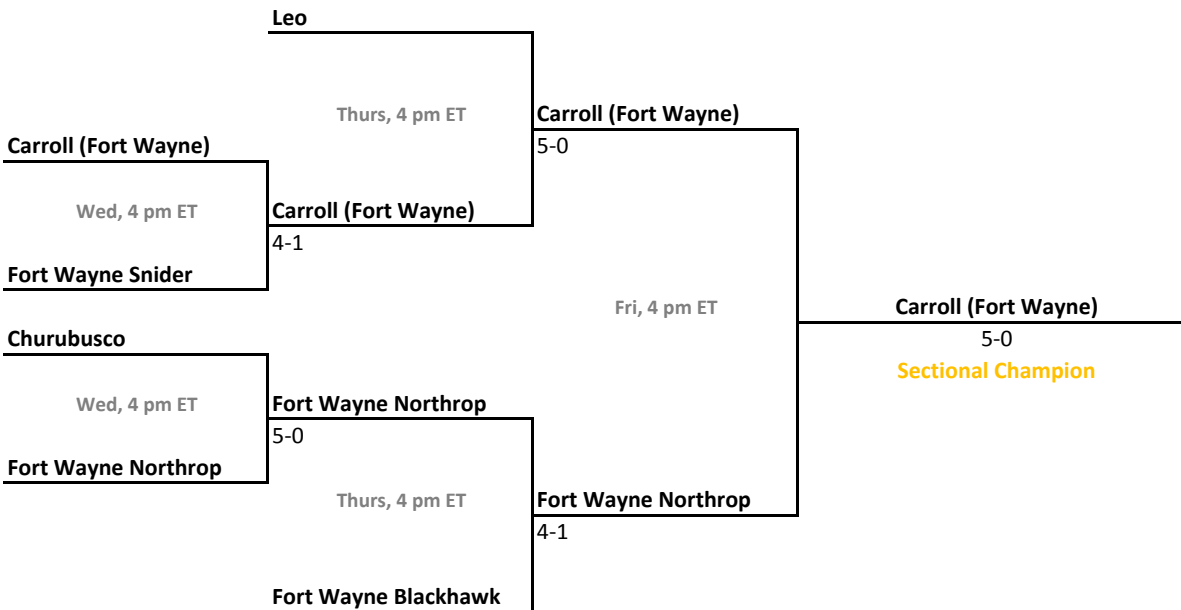

2012-13 IHSAA Boys Tennis

46th Annual Team State Tournament Series

Sectionals
Sept. 26-29, 2012

Sectional 5 | Carmel (4 teams)

Sectional 6 | Carroll (Fort Wayne) (6 teams)

2012-13 IHSAA Boys Tennis

46th Annual Team State Tournament Series