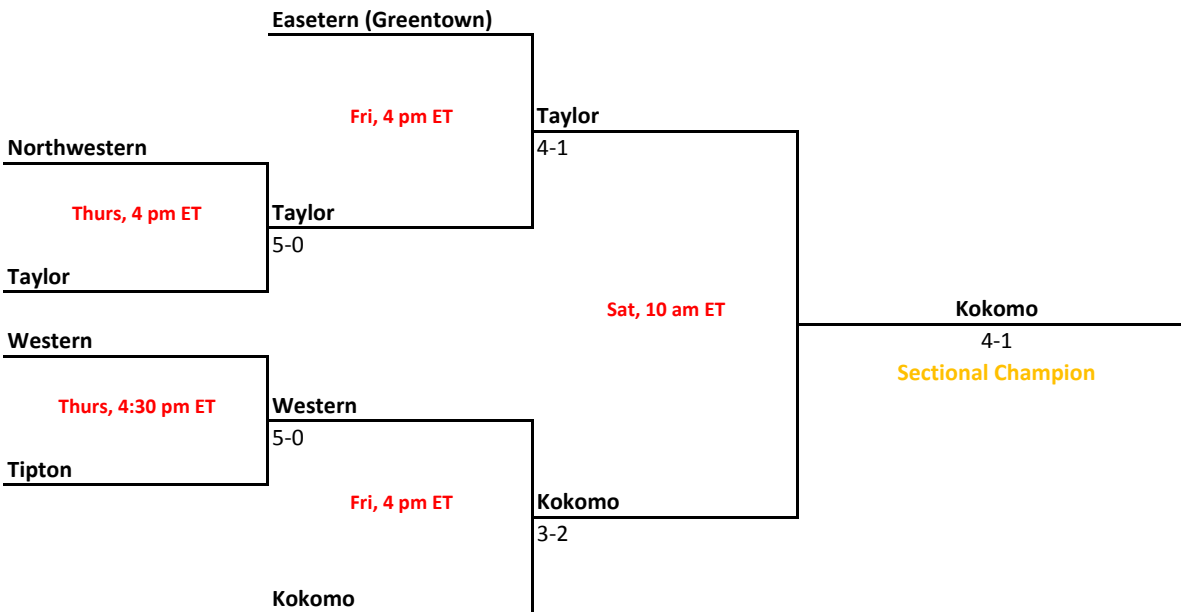

Sectional 30 | Kokomo (6 teams)