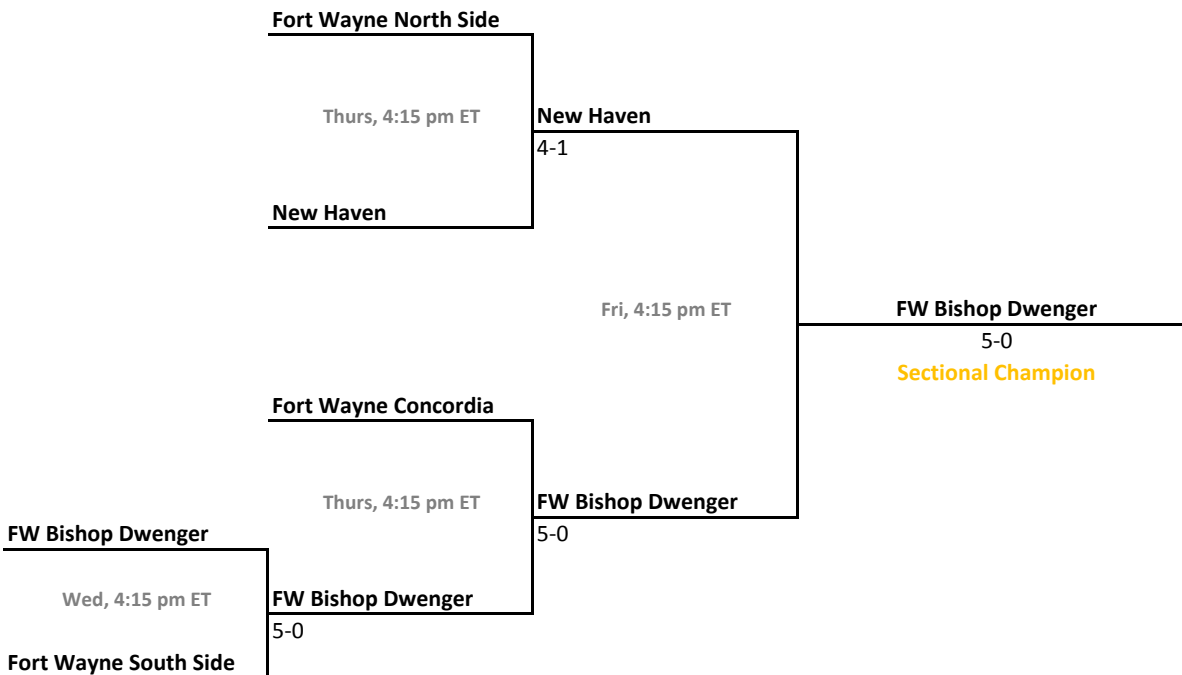

Sectional 18 | Evansville Bosse (5 teams)

2012-13 IHSAA Boys Tennis

46th Annual Team State Tournament Series

Sectionals
Sept. 26-29, 2012

Sectional 19 | Floyd Central (5 teams)

Sectional 20 | Fort Wayne Concordia Lutheran (5 teams)