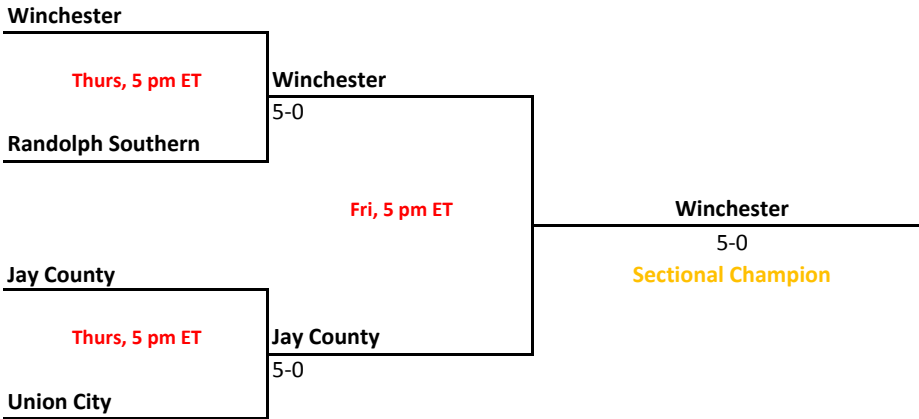

Sectional 27 | Jay County (4 teams)