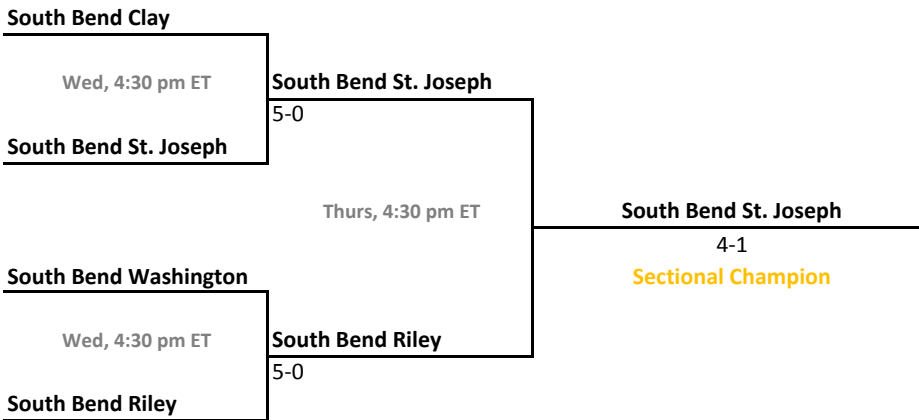

46th Annual Team State Tournament Series

Sectionals
Sept. 26-29, 2012

Sectional 51 | Portage (4 teams)

Sectional 52 | Richmond (5 teams)

2012-13 IHSAA Boys Tennis

46th Annual Team State Tournament Series

Sectionals
Sept. 26-29, 2012

Sectional 53 | Seymour (5 teams)

Sectional 54 | Shelbyville (5 teams)

2012-13 IHSAA Boys Tennis

46th Annual Team State Tournament Series

Sectionals
Sept. 26-29, 2012

Sectional 55 | Silver Creek (4 teams)

Sectional 56 | South Bend Clay (4 teams)

2012-13 IHSAA Boys Tennis

46th Annual Team State Tournament Series

Sectionals
Sept. 26-29, 2012

Sectional 57 | South Dearborn (6 teams)

Sectional 58 | Southport (4 teams)

2012-13 IHSAA Boys Tennis

46th Annual Team State Tournament Series