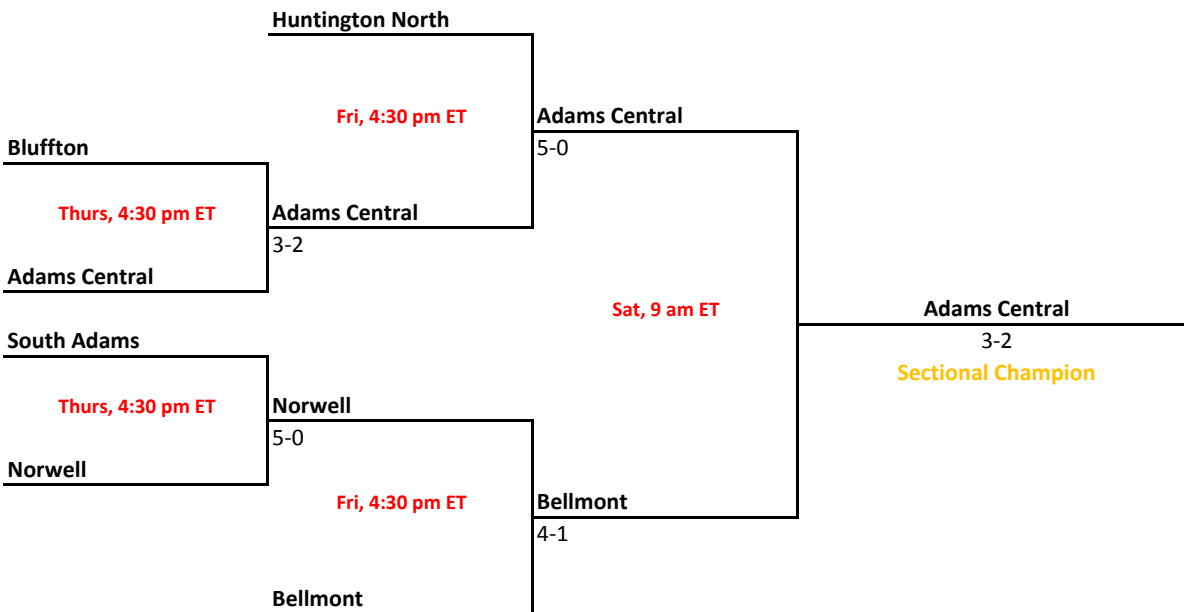

Sectional 46 | Norwell (6 teams)