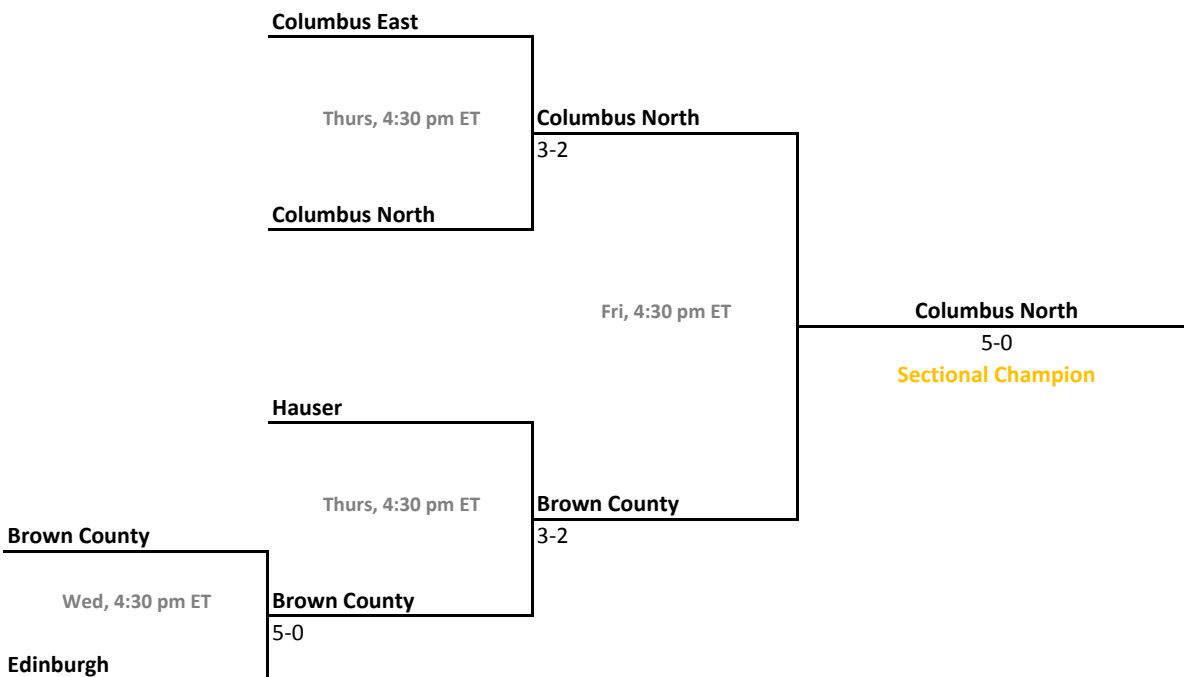

2012-13 IHSAA Boys Tennis

46th Annual Team State Tournament Series

Sectionals
Sept. 26-29, 2012

Sectional 5 | Carmel (4 teams)

Sectional 6 | Carroll (Fort Wayne) (6 teams)

2012-13 IHSAA Boys Tennis

46th Annual Team State Tournament Series

Sectionals
Sept. 26-29, 2012

Sectional 7 | Center Grove (5 teams)

Sectional 8 | Columbus North (5 teams)

2012-13 IHSAA Boys Tennis

46th Annual Team State Tournament Series

Sectionals
Sept. 26-29, 2012

Sectional 9 | Concord (4 teams)