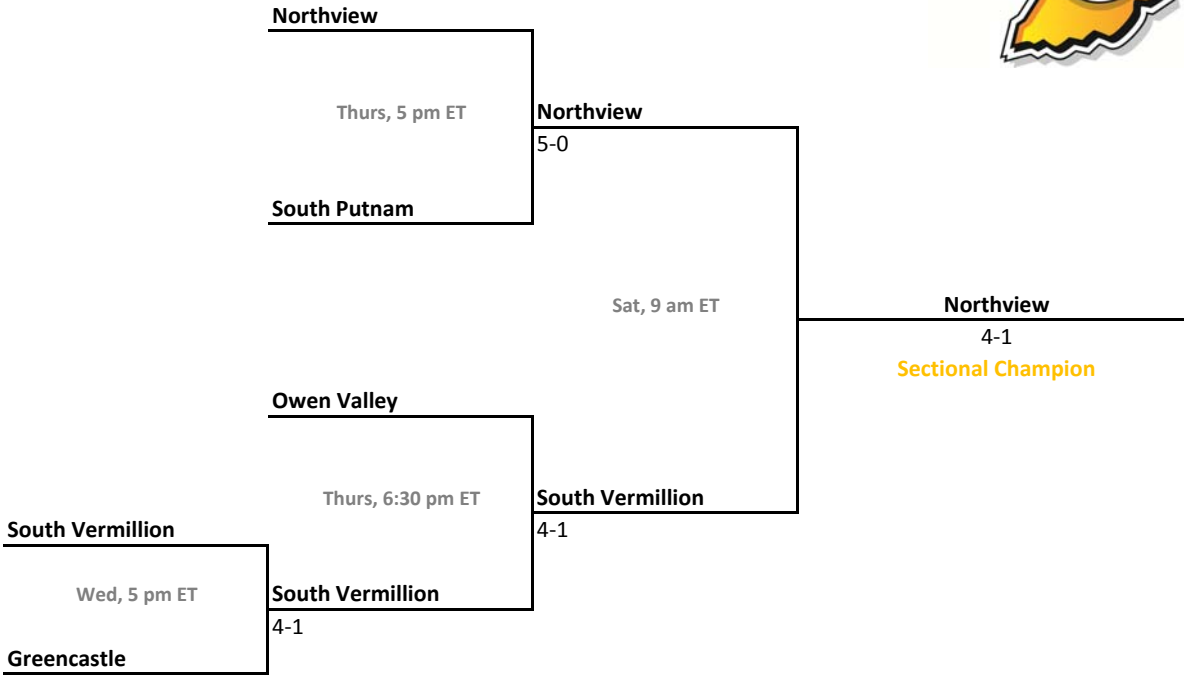

Sectional 45 | Northview (5 teams)