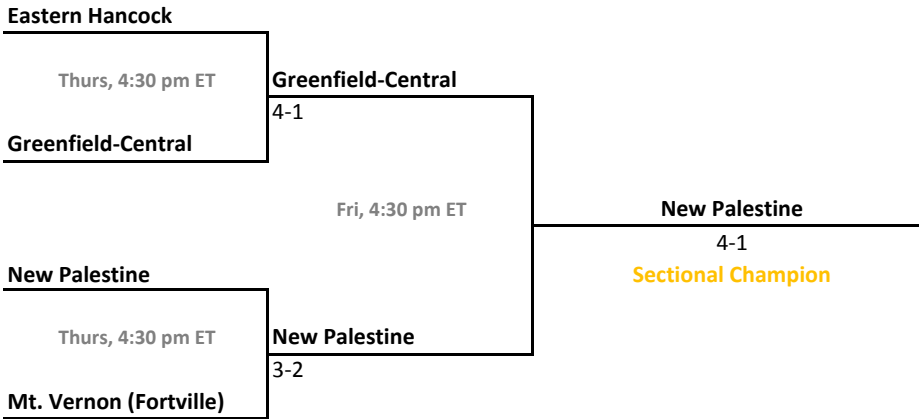

46th Annual Team State Tournament Series

Sectionals
Sept. 26-29, 2012

Sectional 35 | Loogootee (4 teams)

Sectional 36 | Marion (4 teams)

2012-13 IHSAA Boys Tennis

46th Annual Team State Tournament Series

Sectionals
Sept. 26-29, 2012

Sectional 37 | Merrillville (5 teams)

Sectional 38 | Mount Vernon (4 teams)

2012-13 IHSAA Boys Tennis

46th Annual Team State Tournament Series

Sectionals
Sept. 26-29, 2012

Sectional 39 | Mt. Vernon (Fortville) (4 teams)