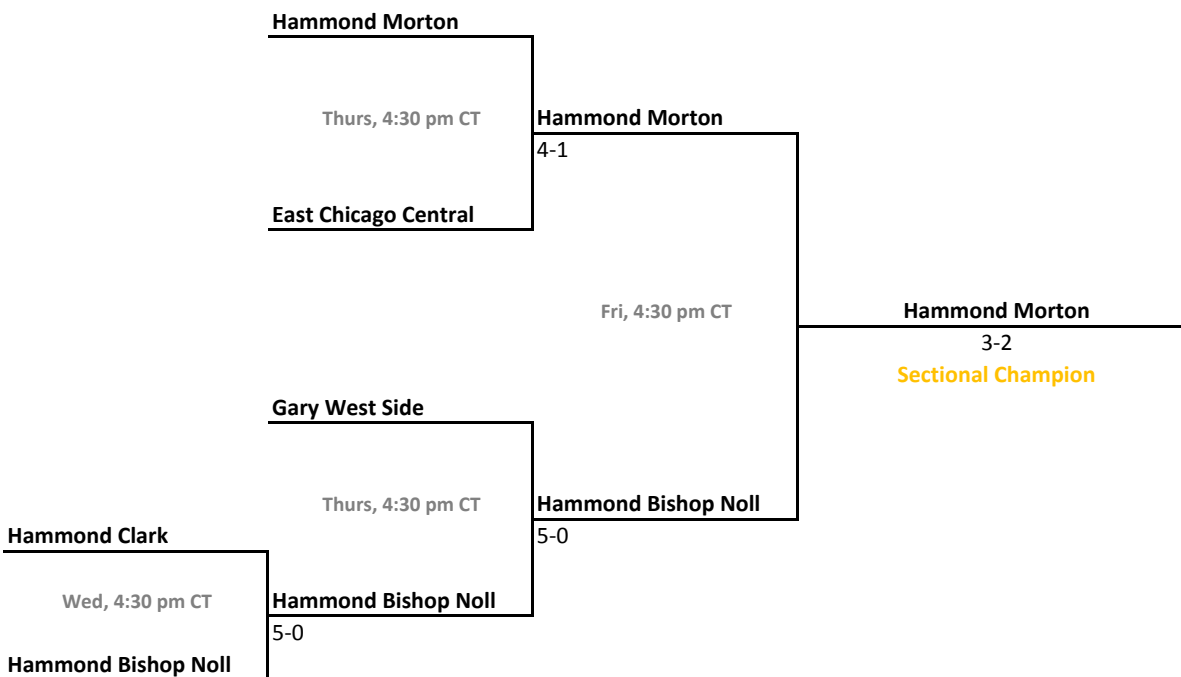

2012-13 IHSAA Boys Tennis

46th Annual Team State Tournament Series

Sectionals
Sept. 26-29, 2012

Sectional 13 | Culver Academies (4 teams)

Sectional 14 | DeKalb (4 teams)

2012-13 IHSAA Boys Tennis

46th Annual Team State Tournament Series

Sectionals
Sept. 26-29, 2012

Sectional 15 | Delta (5 teams)

Sectional 16 | East Chicago Central (5 teams)

2012-13 IHSAA Boys Tennis

46th Annual Team State Tournament Series

Sectionals
Sept. 26-29, 2012

Sectional 17 | East Noble (6 teams)