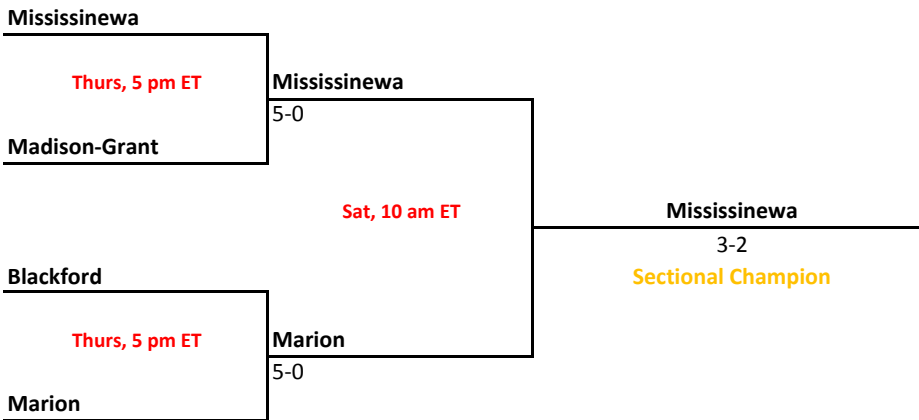

Sectional 30 | Kokomo (6 teams)

2012-13 IHSAA Boys Tennis

46th Annual Team State Tournament Series

Sectionals
Sept. 26-29, 2012

Sectional 31 | LaPorte (4 teams)

Sectional 32 | Lawrence North (4 teams)

2012-13 IHSAA Boys Tennis

46th Annual Team State Tournament Series

Sectionals
Sept. 26-29, 2012

Sectional 35 | Loogootee (4 teams)

Sectional 36 | Marion (4 teams)

2012-13 IHSAA Boys Tennis

46th Annual Team State Tournament Series

Sectionals
Sept. 26-29, 2012