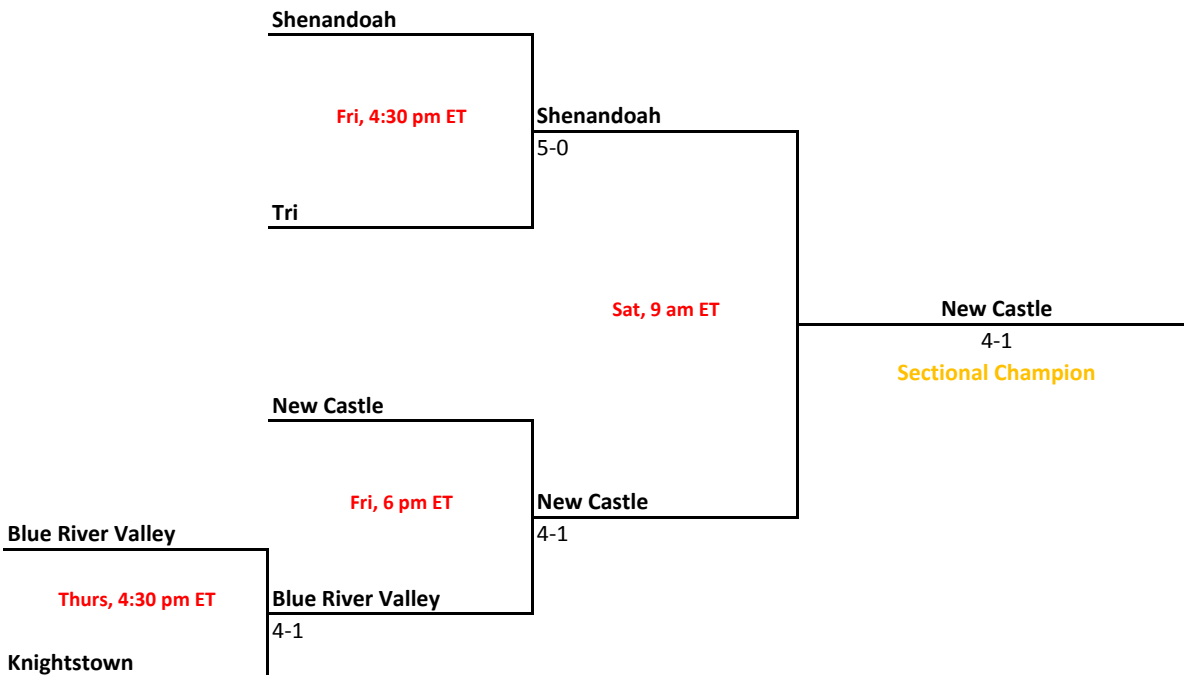

Sectional 37 | Merrillville (5 teams)

Sectional 38 | Mount Vernon (4 teams)

2012-13 IHSAA Boys Tennis

46th Annual Team State Tournament Series

Sectionals
Sept. 26-29, 2012

Sectional 39 | Mt. Vernon (Fortville) (4 teams)

Sectional 40 | Munster (6 teams)

2012-13 IHSAA Boys Tennis

46th Annual Team State Tournament Series

Sectionals
Sept. 26-29, 2012

Sectional 41 | New Albany (5 teams)

Sectional 42 | New Castle (5 teams)

2012-13 IHSAA Boys Tennis