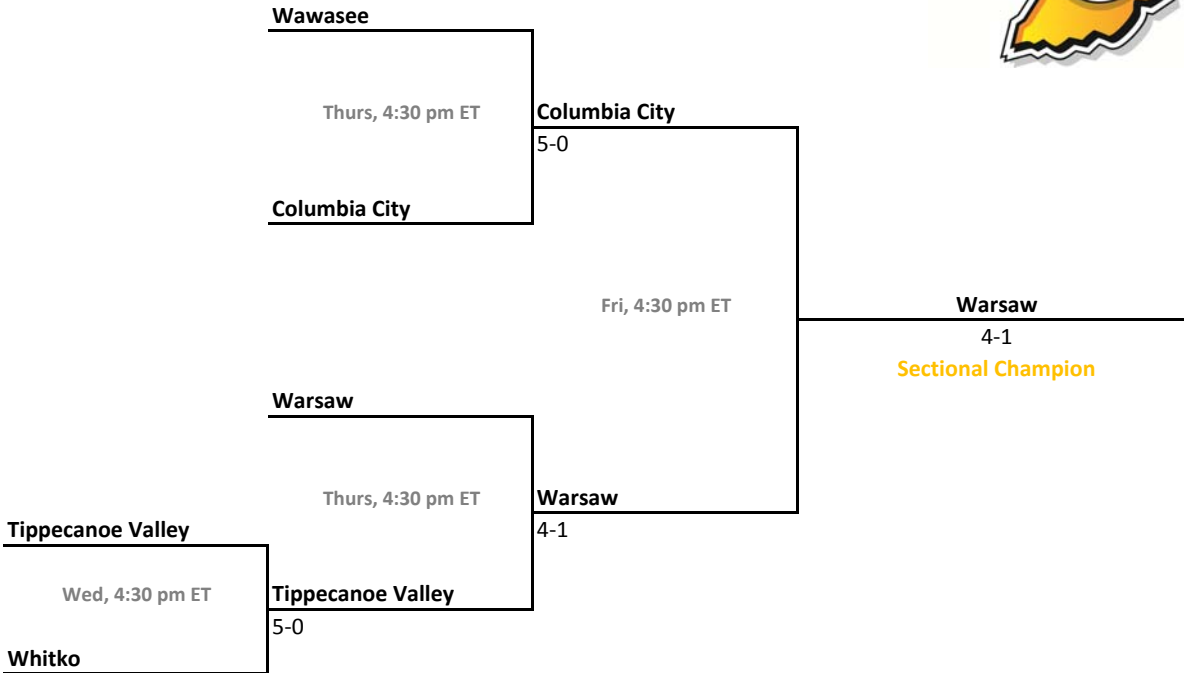

Sectional 63 | Warsaw (5 teams)