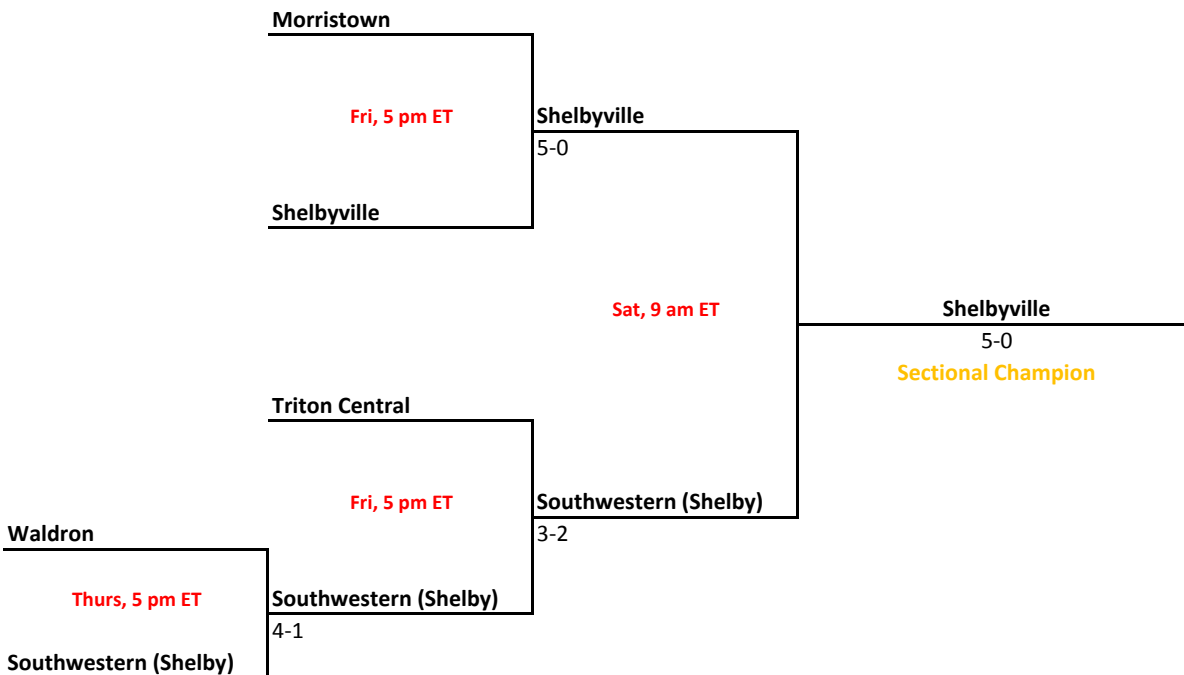

Sectional 54 | Shelbyville (5 teams)