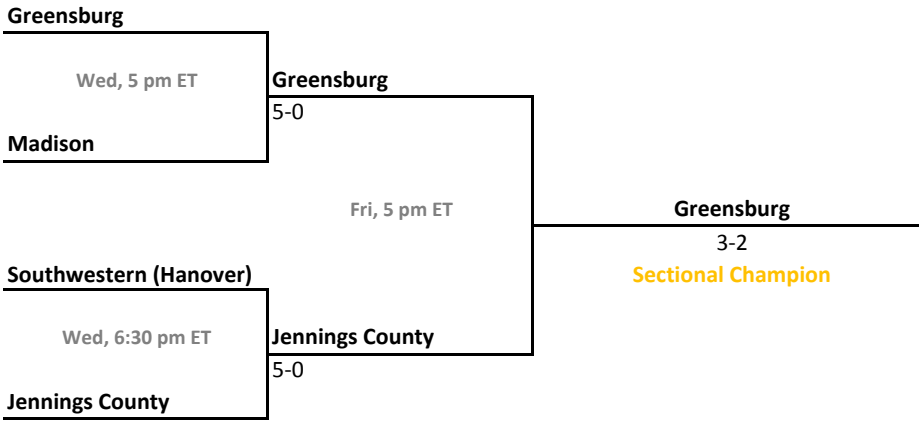

Sectionals
Sept. 26-29, 2012

Sectional 27 | Jay County (4 teams)

Sectional 28 | Jeffersonville (4 teams)

2012-13 IHSAA Boys Tennis

46th Annual Team State Tournament Series

Sectionals
Sept. 26-29, 2012

Sectional 29 | Jennings County (5 teams)