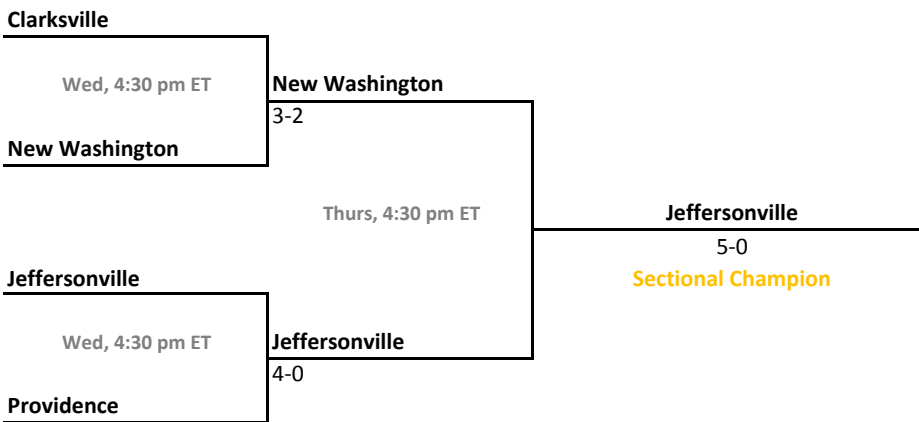

46th Annual Team State Tournament Series

Sectionals
Sept. 26-29, 2012

Sectional 25 | Homestead (4 teams)

Homestead

Sectional 26 | Jasper (4 teams)

Heritage Hills

2012-13 IHSAA Boys Tennis

46th Annual Team State Tournament Series

Sectionals
Sept. 26-29, 2012

Sectional 27 | Jay County (4 teams)

Sectional 28 | Jeffersonville (4 teams)

2012-13 IHSAA Boys Tennis

46th Annual Team State Tournament Series

Sectionals
Sept. 26-29, 2012

Sectional 29 | Jennings County (5 teams)