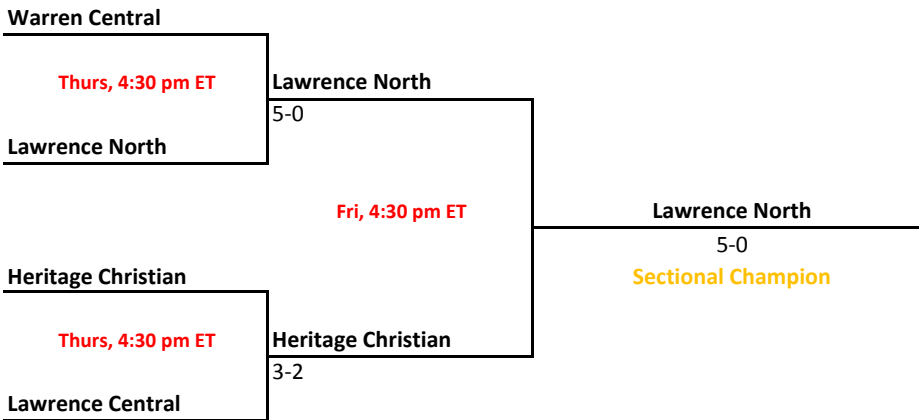

Sectional 30 | Kokomo (6 teams)

2012-13 IHSAA Boys Tennis

46th Annual Team State Tournament Series

Sectionals
Sept. 26-29, 2012

Sectional 31 | LaPorte (4 teams)

Sectional 32 | Lawrence North (4 teams)

2012-13 IHSAA Boys Tennis

46th Annual Team State Tournament Series

Sectionals
Sept. 26-29, 2012

Sectional 35 | Loogootee (4 teams)

Sectional 36 | Marion (4 teams)

2012-13 IHSAA Boys Tennis

46th Annual Team State Tournament Series

Sectionals
Sept. 26-29, 2012