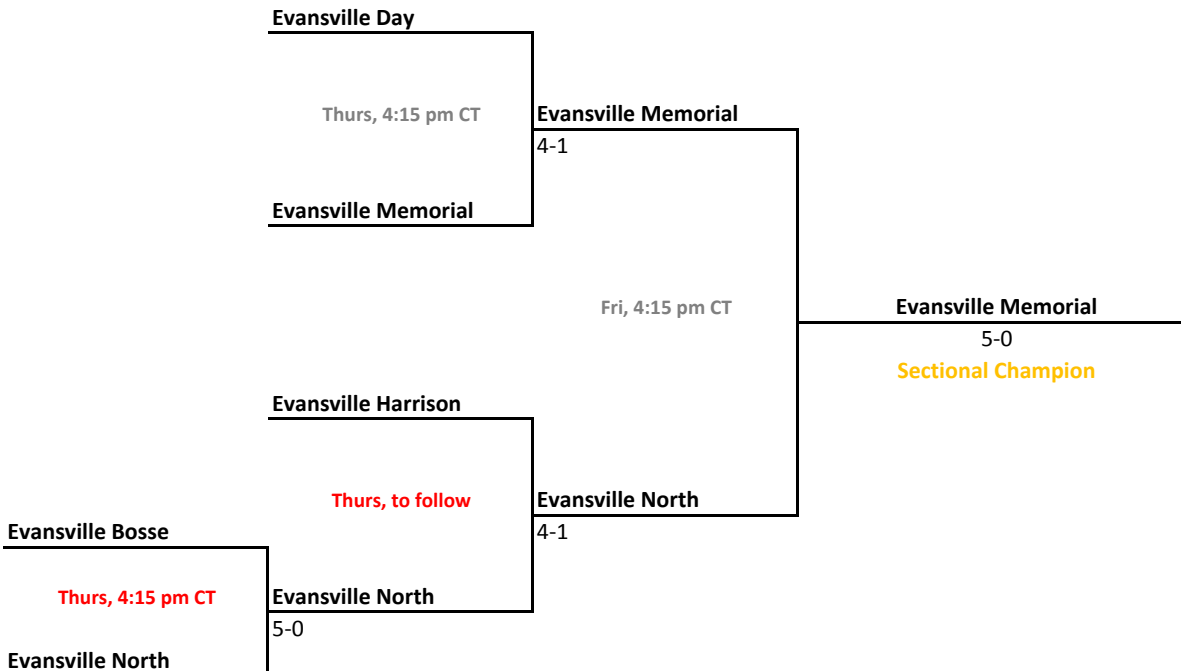

Sectional 18 | Evansville Bosse (5 teams)