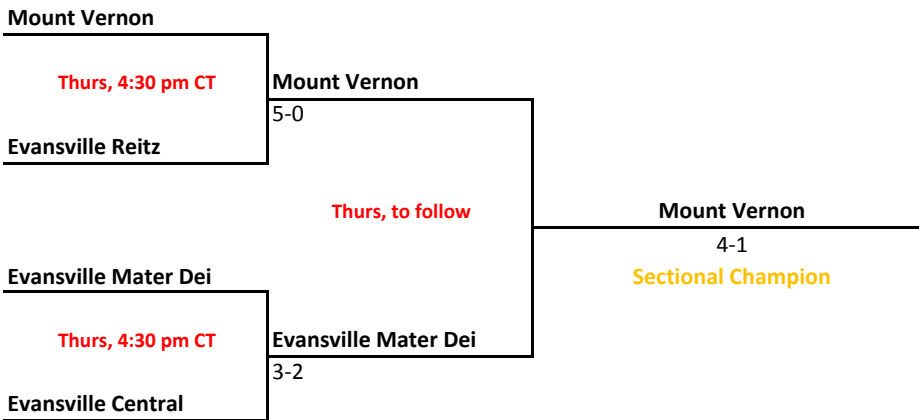

Sectional 38 | Mount Vernon (4 teams)