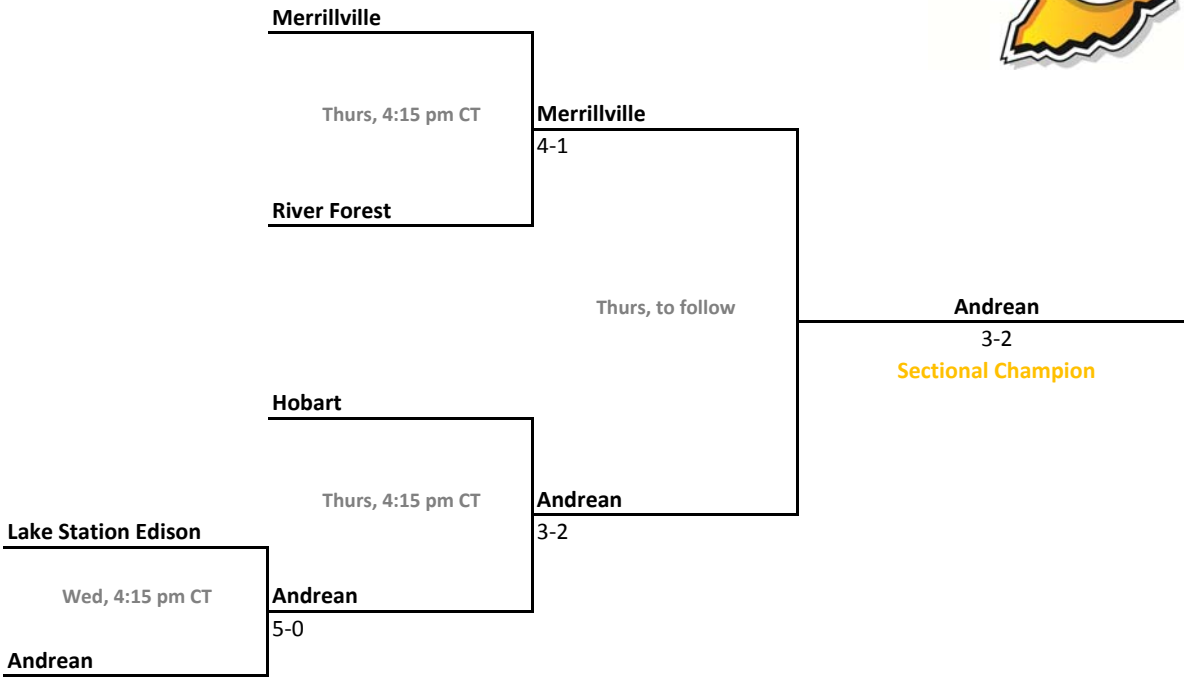

Sectional 37 | Merrillville (5 teams)