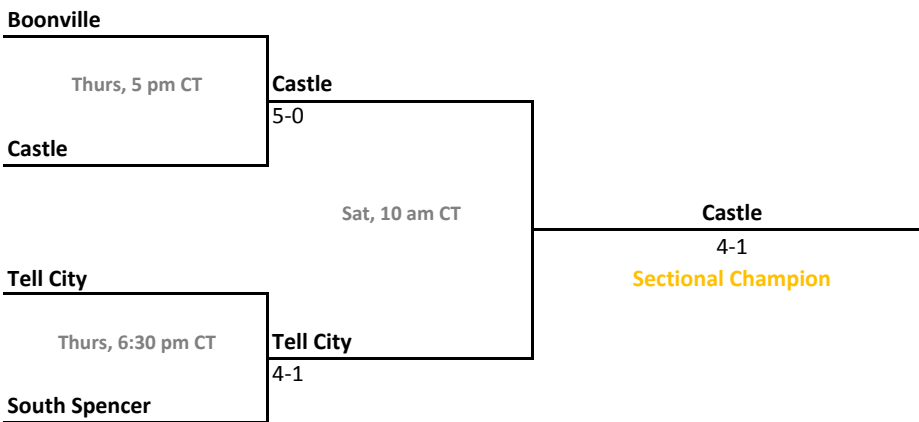

Sectional 60 | Tell City (4 teams)