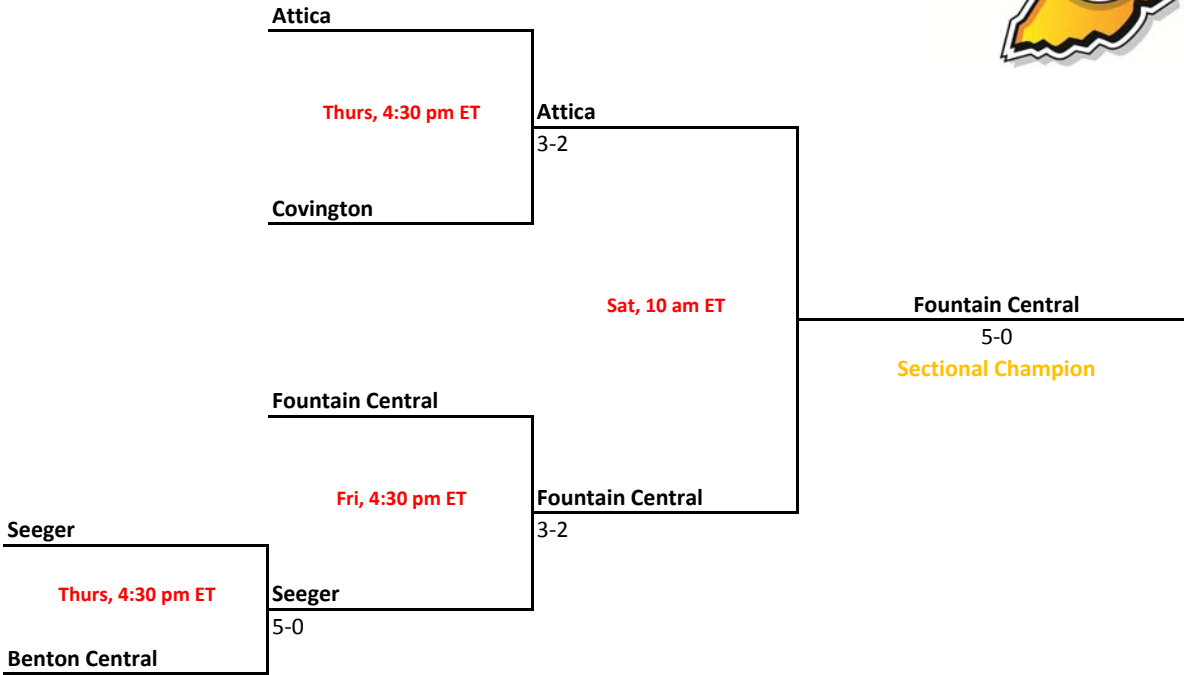

Sectional 21 | Fountain Central (5 teams)