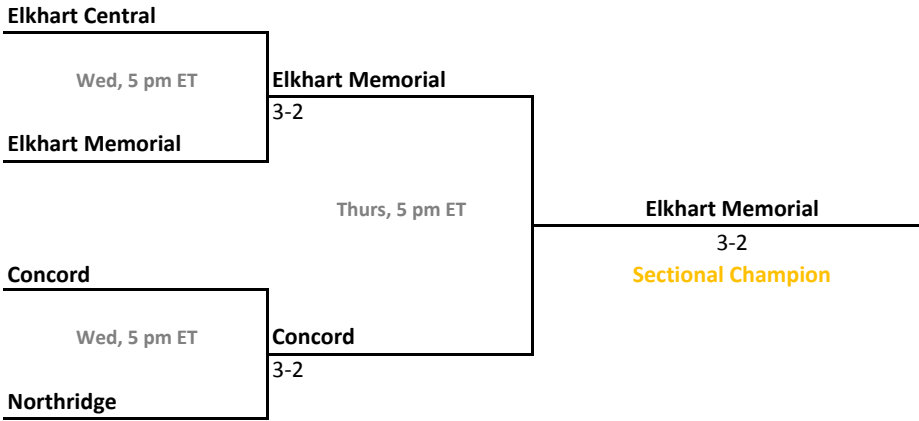

Sectionals
Sept. 26-29, 2012

Sectional 7 | Center Grove (5 teams)

Sectional 8 | Columbus North (5 teams)

2012-13 IHSAA Boys Tennis

46th Annual Team State Tournament Series

Sectionals
Sept. 26-29, 2012

Sectional 9 | Concord (4 teams)