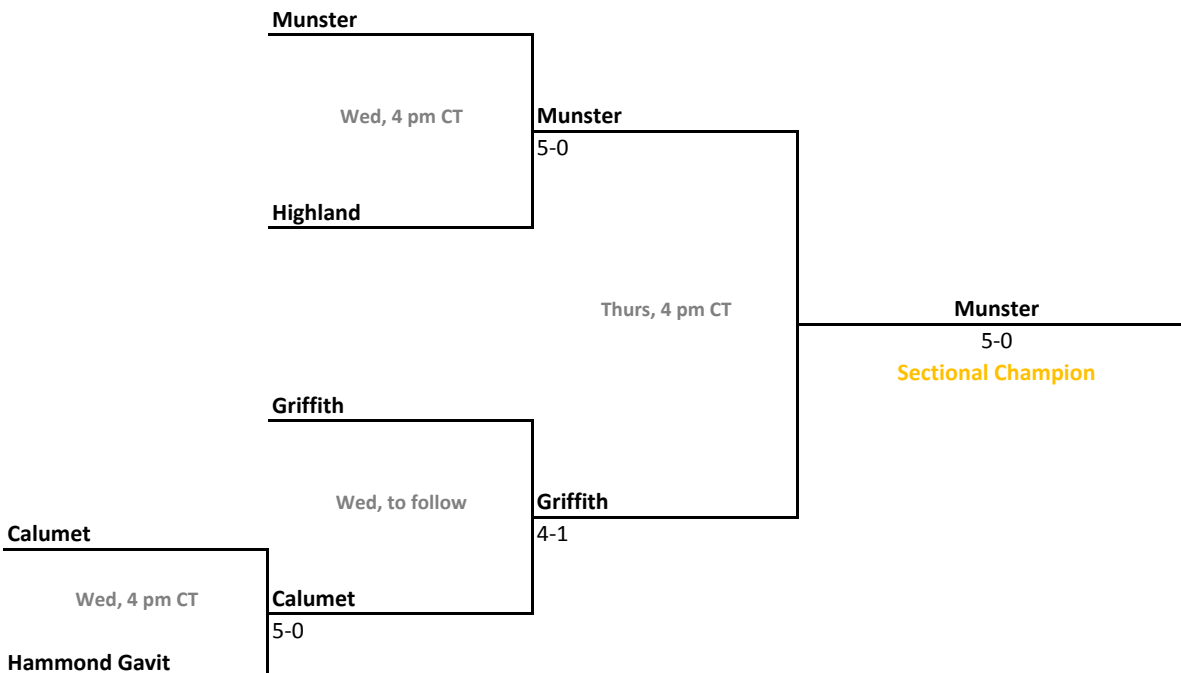

Sectional 40 | Munster (6 teams)