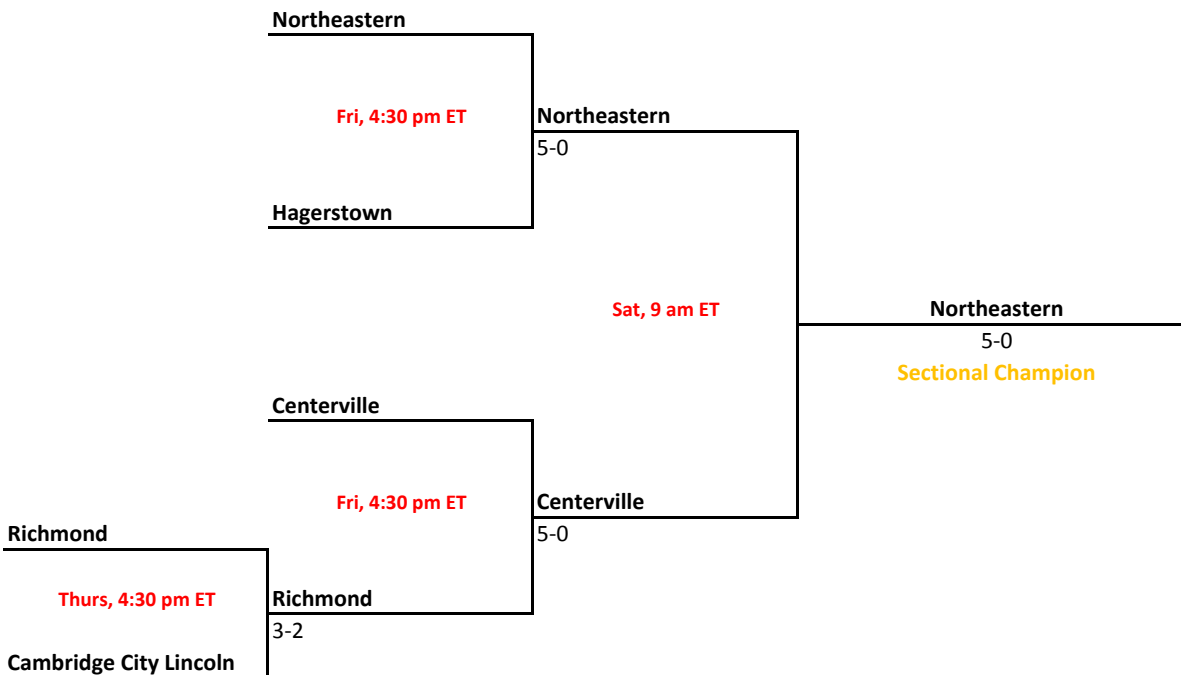

46th Annual Team State Tournament Series

Sectionals
Sept. 26-29, 2012

Sectional 51 | Portage (4 teams)

Sectional 52 | Richmond (5 teams)

2012-13 IHSAA Boys Tennis

46th Annual Team State Tournament Series

Sectionals
Sept. 26-29, 2012