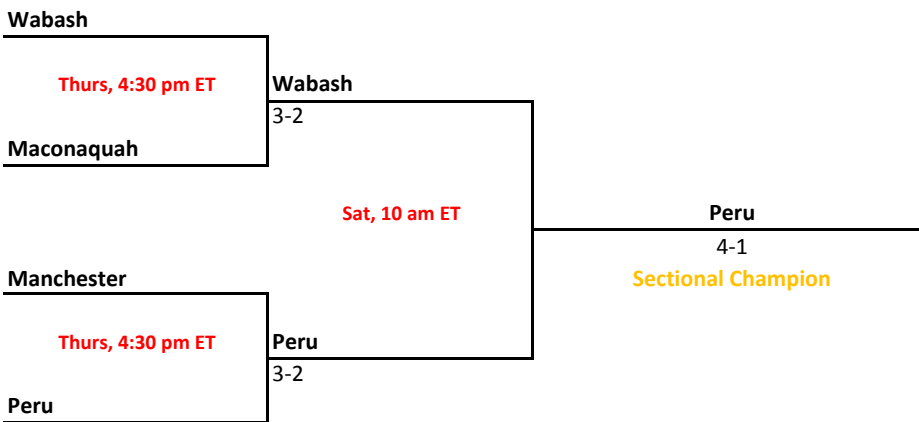

Sectional 48 | Peru (4 teams)