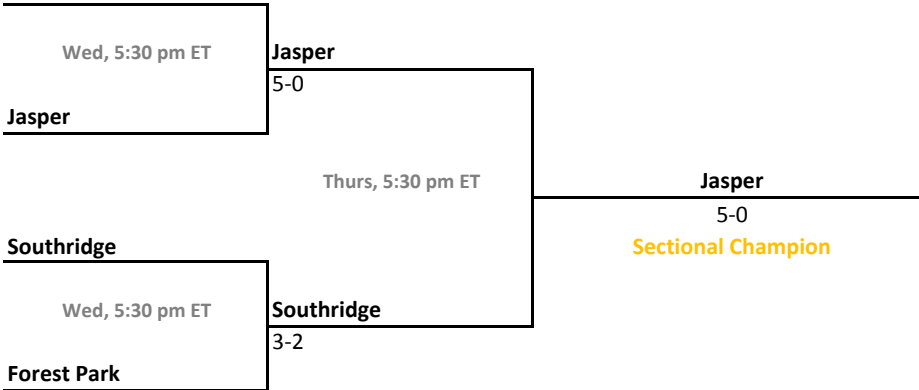

46th Annual Team State Tournament Series

Sectionals
Sept. 26-29, 2012

Sectional 25 | Homestead (4 teams)

Homestead

Sectional 26 | Jasper (4 teams)

Heritage Hills

2012-13 IHSAA Boys Tennis

46th Annual Team State Tournament Series