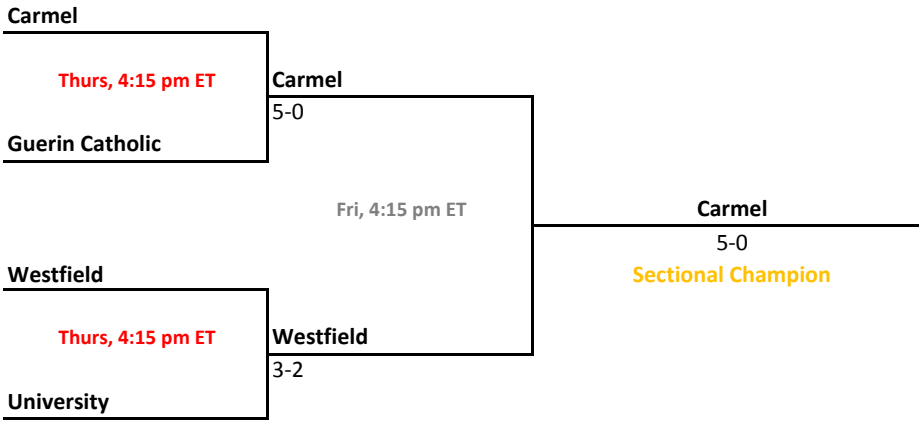

2012-13 IHSAA Boys Tennis

46th Annual Team State Tournament Series

Sectionals
Sept. 26-29, 2012

Sectional 5 | Carmel (4 teams)

Sectional 6 | Carroll (Fort Wayne) (6 teams)

2012-13 IHSAA Boys Tennis

46th Annual Team State Tournament Series

Sectionals
Sept. 26-29, 2012

Sectional 7 | Center Grove (5 teams)

Sectional 8 | Columbus North (5 teams)

2012-13 IHSAA Boys Tennis

46th Annual Team State Tournament Series

Sectionals
Sept. 26-29, 2012

Sectional 9 | Concord (4 teams)