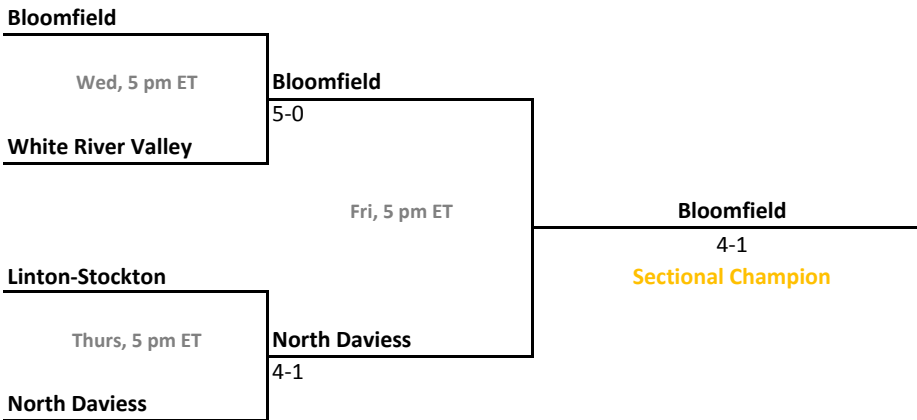

46th Annual Team State Tournament Series

Sectionals
Sept. 26-29, 2012

Sectional 43 | North Central (Indianapolis) (4 teams)

Sectional 44 | North Daviess (4 teams)

2012-13 IHSAA Boys Tennis

46th Annual Team State Tournament Series

Sectionals
Sept. 26-29, 2012

Sectional 45 | Northview (5 teams)

Sectional 46 | Norwell (6 teams)

2012-13 IHSAA Boys Tennis

46th Annual Team State Tournament Series

Sectionals
Sept. 26-29, 2012

Sectional 47 | Penn (4 teams)