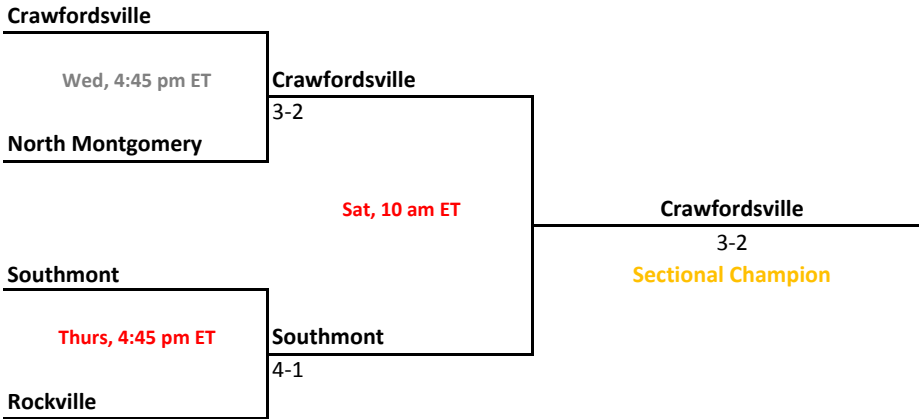

Sectional 10 | Connersville (4 teams)

2012-13 IHSAA Boys Tennis

46th Annual Team State Tournament Series

Sectionals
Sept. 26-29, 2012

Sectional 11 | Crawfordsville (4 teams)

Sectional 12 | Crown Point (5 teams)