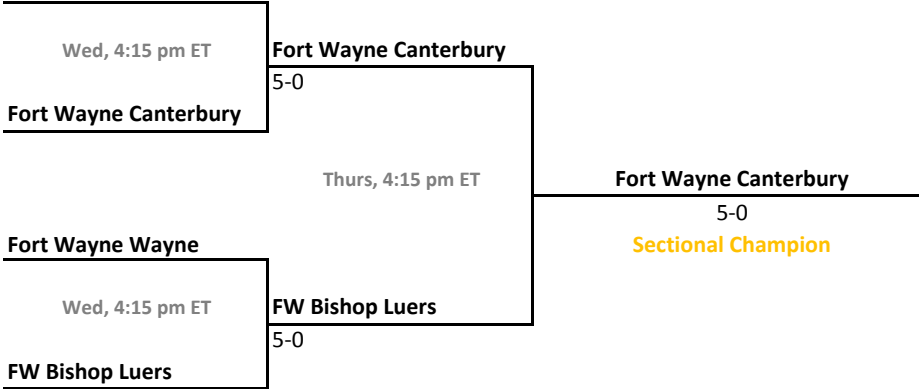

2012-13 IHSAA Boys Tennis

46th Annual Team State Tournament Series

Sectionals
Sept. 26-29, 2012

Sectional 21 | Fountain Central (5 teams)

Sectional 22 | Franklin Central (4 teams)

2012-13 IHSAA Boys Tennis

46th Annual Team State Tournament Series

Sectionals
Sept. 26-29, 2012

Sectional 25 | Homestead (4 teams)

Homestead

Sectional 26 | Jasper (4 teams)

Heritage Hills

2012-13 IHSAA Boys Tennis

46th Annual Team State Tournament Series