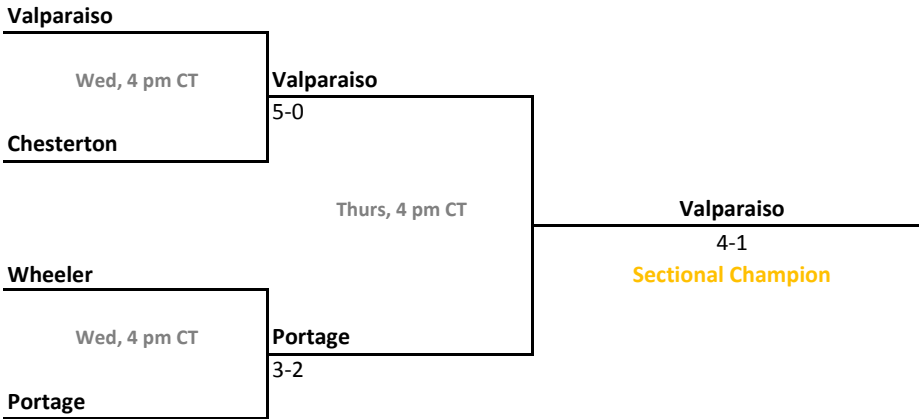

Sectional 48 | Peru (4 teams)

2012-13 IHSAA Boys Tennis

46th Annual Team State Tournament Series

Sectionals
Sept. 26-29, 2012

Sectional 49 | Pike (5 teams)

Sectional 50 | Princeton (4 teams)

2012-13 IHSAA Boys Tennis

46th Annual Team State Tournament Series

Sectionals
Sept. 26-29, 2012

Sectional 51 | Portage (4 teams)

Sectional 52 | Richmond (5 teams)

2012-13 IHSAA Boys Tennis

46th Annual Team State Tournament Series

Sectionals
Sept. 26-29, 2012

Sectional 53 | Seymour (5 teams)

Sectional 54 | Shelbyville (5 teams)

2012-13 IHSAA Boys Tennis

46th Annual Team State Tournament Series

Sectionals
Sept. 26-29, 2012

Sectional 55 | Silver Creek (4 teams)

Sectional 56 | South Bend Clay (4 teams)