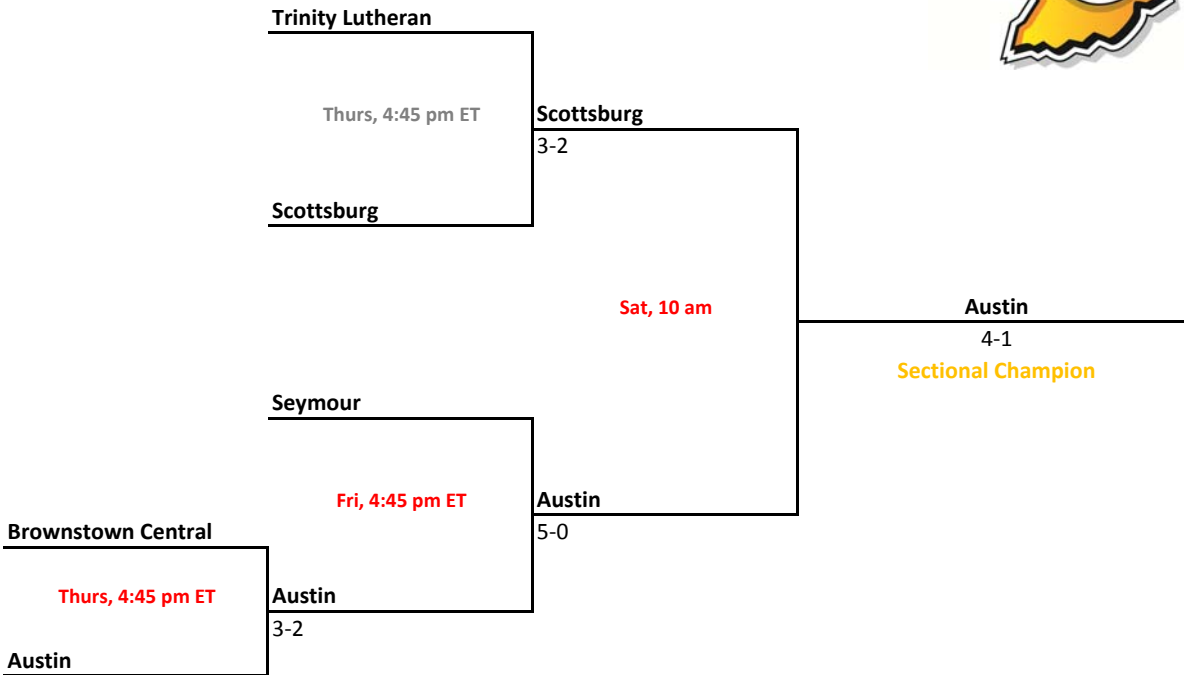

46th Annual Team State Tournament Series

Sectionals
Sept. 26-29, 2012

Sectional 51 | Portage (4 teams)

Sectional 52 | Richmond (5 teams)

2012-13 IHSAA Boys Tennis

46th Annual Team State Tournament Series

Sectionals
Sept. 26-29, 2012

Sectional 53 | Seymour (5 teams)

Sectional 54 | Shelbyville (5 teams)

2012-13 IHSAA Boys Tennis

46th Annual Team State Tournament Series

Sectionals
Sept. 26-29, 2012

Sectional 55 | Silver Creek (4 teams)

Sectional 56 | South Bend Clay (4 teams)