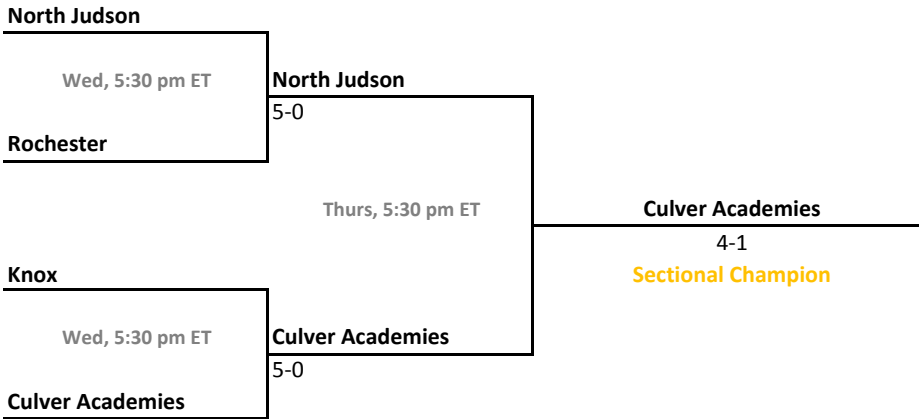

Sectional 10 | Connersville (4 teams)

2012-13 IHSAA Boys Tennis

46th Annual Team State Tournament Series

Sectionals
Sept. 26-29, 2012

Sectional 11 | Crawfordsville (4 teams)

Sectional 12 | Crown Point (5 teams)

2012-13 IHSAA Boys Tennis

46th Annual Team State Tournament Series

Sectionals
Sept. 26-29, 2012

Sectional 13 | Culver Academies (4 teams)

Sectional 14 | DeKalb (4 teams)

2012-13 IHSAA Boys Tennis

46th Annual Team State Tournament Series