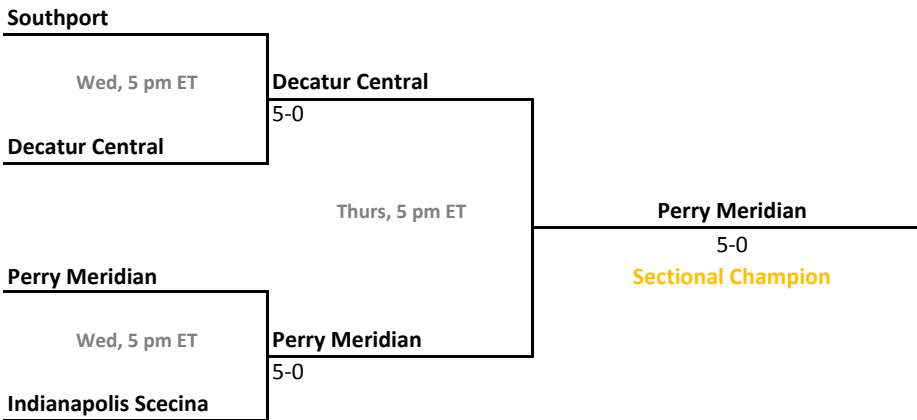

Sectional 53 | Seymour (5 teams)

Sectional 54 | Shelbyville (5 teams)

2012-13 IHSAA Boys Tennis

46th Annual Team State Tournament Series

Sectionals
Sept. 26-29, 2012

Sectional 55 | Silver Creek (4 teams)

Sectional 56 | South Bend Clay (4 teams)

2012-13 IHSAA Boys Tennis

46th Annual Team State Tournament Series

Sectionals
Sept. 26-29, 2012

Sectional 57 | South Dearborn (6 teams)

Sectional 58 | Southport (4 teams)

2012-13 IHSAA Boys Tennis

46th Annual Team State Tournament Series