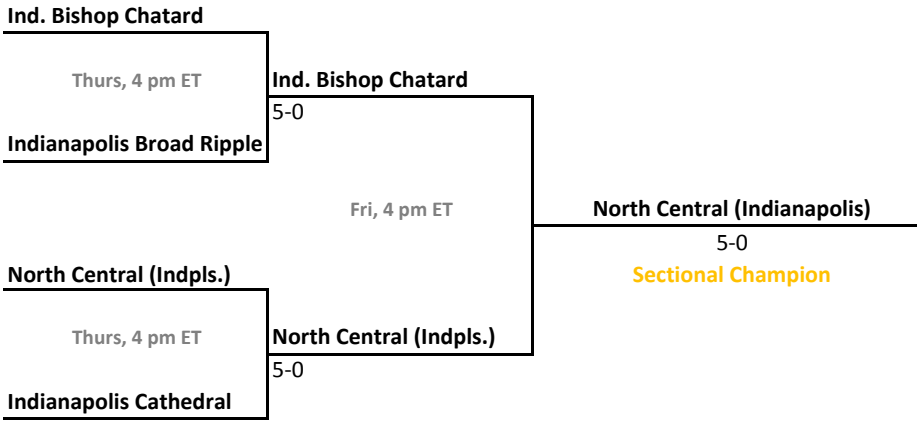

Sectional 43 | North Central (Indianapolis) (4 teams)