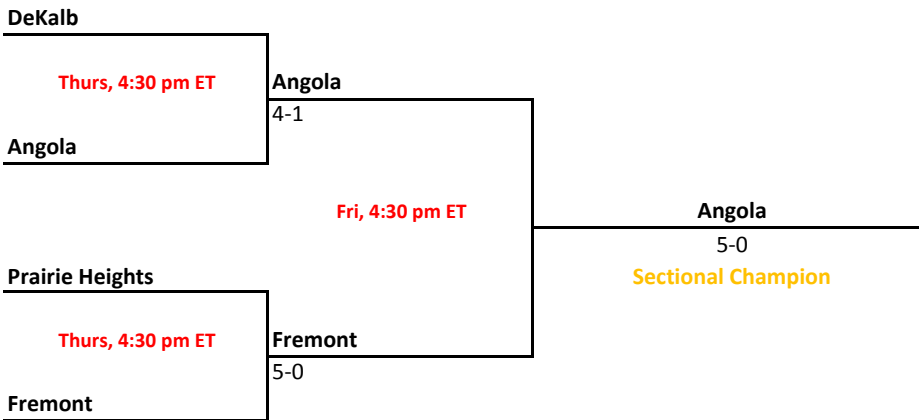

2012-13 IHSAA Boys Tennis

46th Annual Team State Tournament Series

Sectionals
Sept. 26-29, 2012

Sectional 13 | Culver Academies (4 teams)

Sectional 14 | DeKalb (4 teams)

2012-13 IHSAA Boys Tennis

46th Annual Team State Tournament Series

Sectionals
Sept. 26-29, 2012

Sectional 15 | Delta (5 teams)

Sectional 16 | East Chicago Central (5 teams)

2012-13 IHSAA Boys Tennis

46th Annual Team State Tournament Series

Sectionals
Sept. 26-29, 2012

Sectional 17 | East Noble (6 teams)