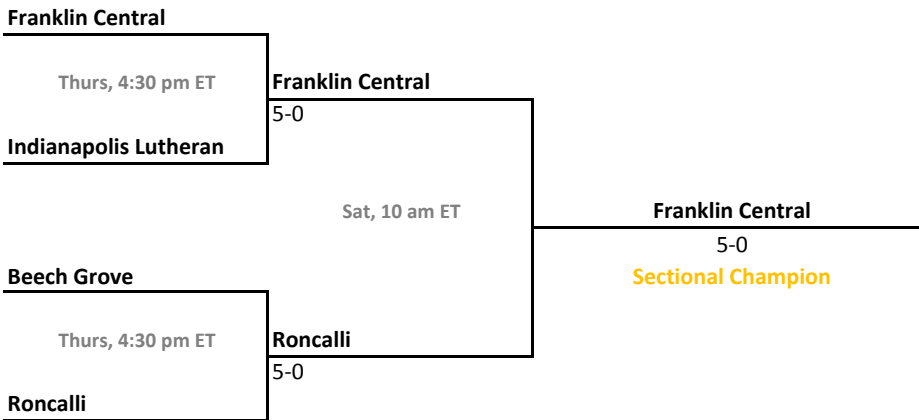

2012-13 IHSAA Boys Tennis

46th Annual Team State Tournament Series

Sectionals
Sept. 26-29, 2012

Sectional 21 | Fountain Central (5 teams)

Sectional 22 | Franklin Central (4 teams)

2012-13 IHSAA Boys Tennis