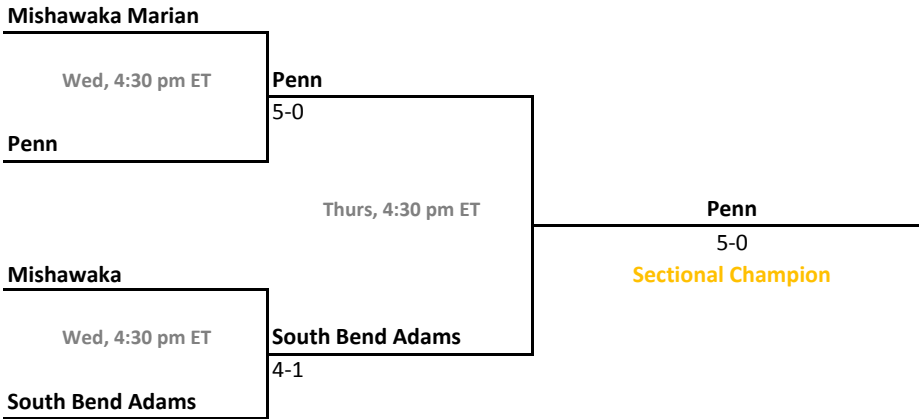

46th Annual Team State Tournament Series

Sectionals
Sept. 26-29, 2012

Sectional 43 | North Central (Indianapolis) (4 teams)

Sectional 44 | North Daviess (4 teams)

2012-13 IHSAA Boys Tennis

46th Annual Team State Tournament Series

Sectionals
Sept. 26-29, 2012

Sectional 45 | Northview (5 teams)

Sectional 46 | Norwell (6 teams)

2012-13 IHSAA Boys Tennis

46th Annual Team State Tournament Series

Sectionals
Sept. 26-29, 2012

Sectional 47 | Penn (4 teams)

Sectional 48 | Peru (4 teams)

2012-13 IHSAA Boys Tennis

46th Annual Team State Tournament Series

Sectionals
Sept. 26-29, 2012

Sectional 49 | Pike (5 teams)

Sectional 50 | Princeton (4 teams)

2012-13 IHSAA Boys Tennis