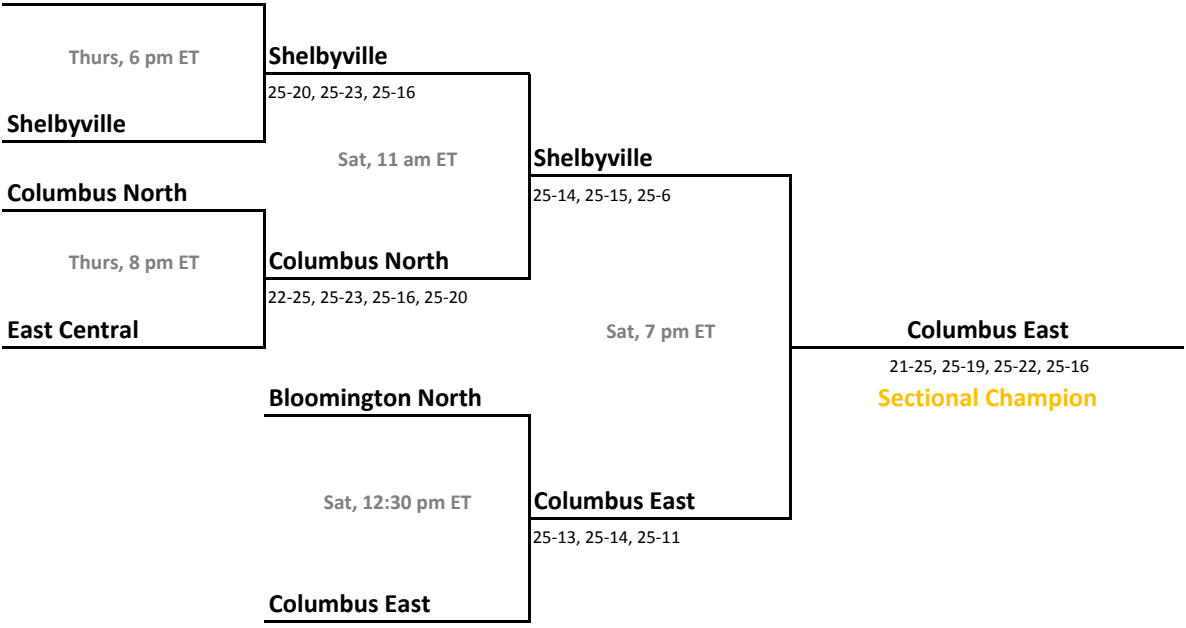

Class 4A, Sectional 14 | Bloomington South (6 teams)

Bloomington South

Sectionals: $6 per session; $9 season.