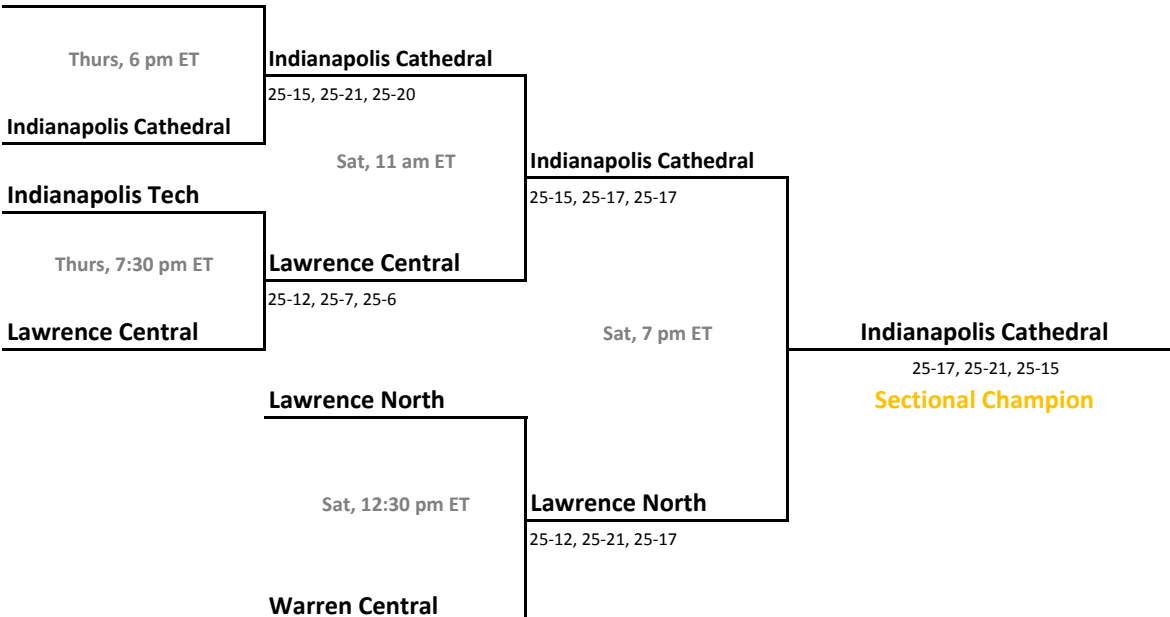

Class 4A, Sectional 10 | Indianapolis Cathedral (6 teams)

Roncalli

Sectionals: $6 per session; $9 season.