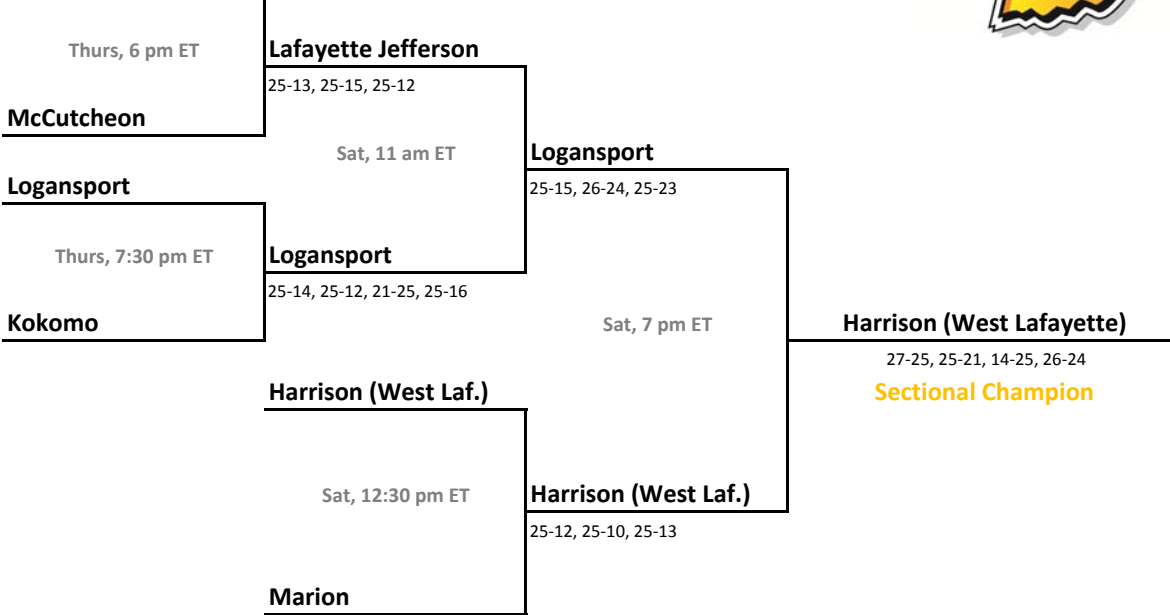

Class 4A, Sectional 7 | McCutcheon (6 teams)

Lafayette Jefferson