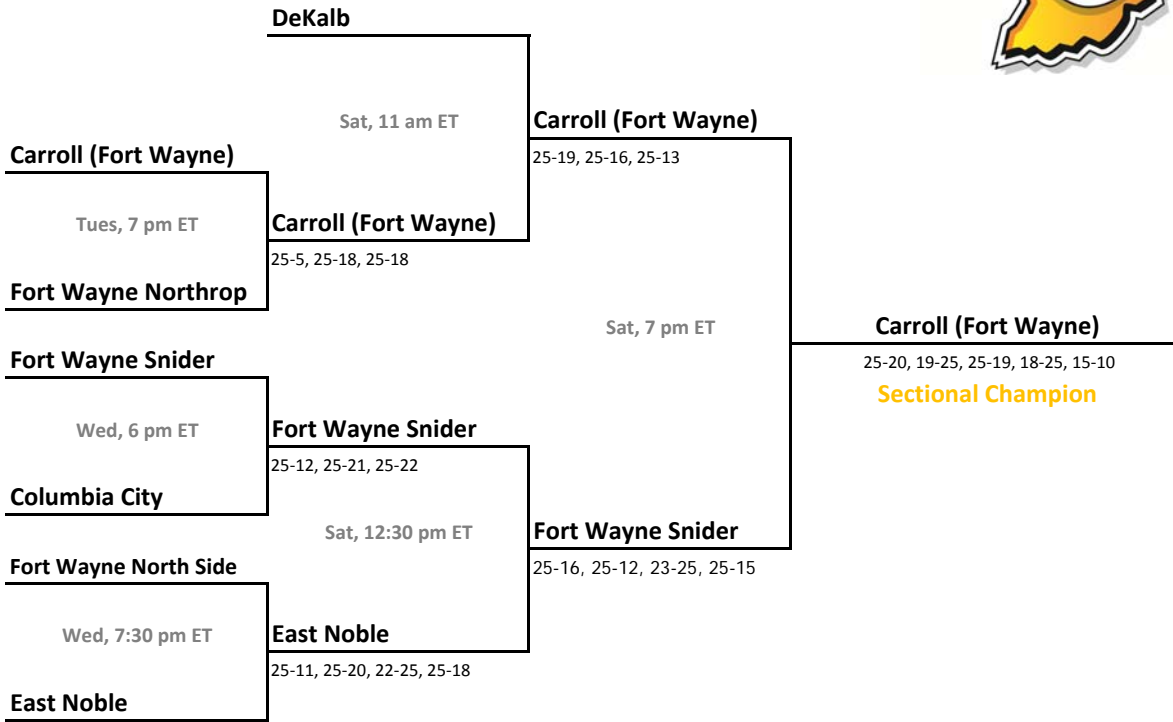

Northridge
 19-25, 26-24, 15-25, 25-20, 15-10

2012-13 IHSAA Class 4A Volleyball

41st Annual State Tournament Series

Sectionals
October 16, 18, 20, 2012

Class 4A, Sectional 5 | Fort Wayne Northrop (7 teams)