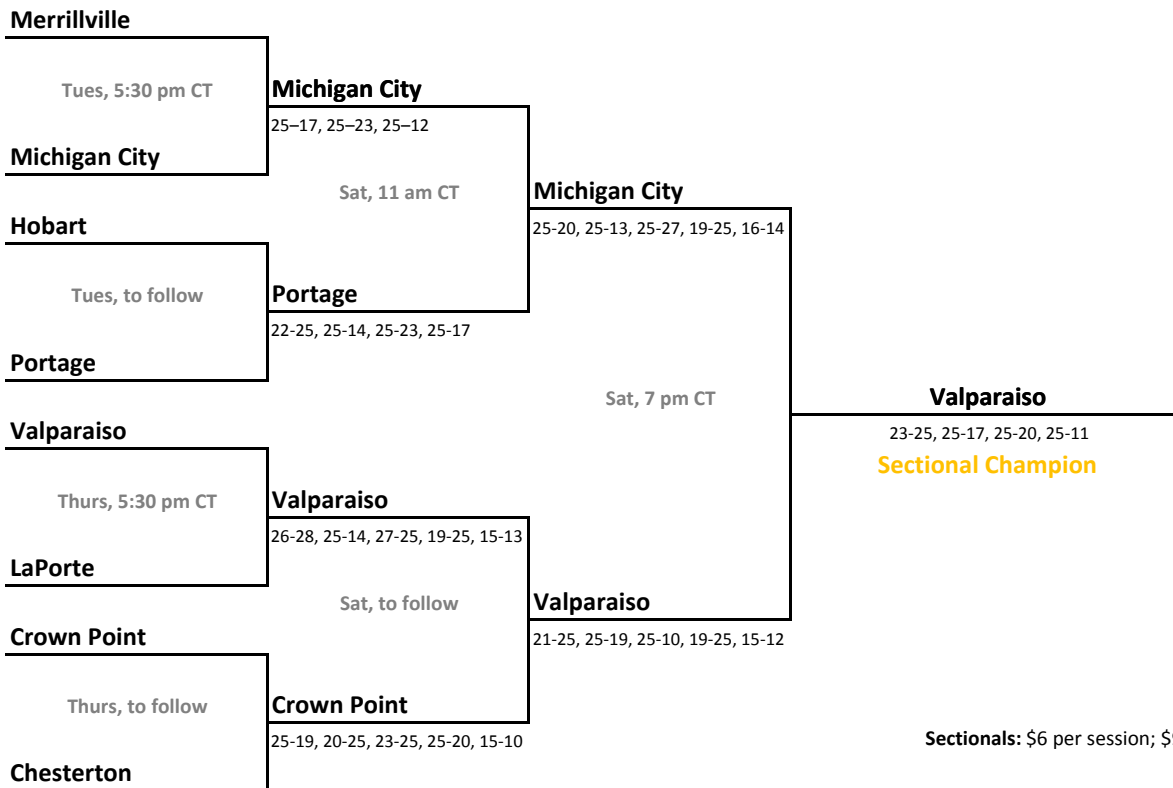

2012-13 IHSAA Class 4A Volleyball

41st Annual State Tournament Series

Sectionals
October 16, 18, 20, 2012

Class 4A, Sectional 1 | Lowell (7 teams)

Class 4A, Sectional 2 | Valparaiso (8 teams)

Sectionals: \$6 per session; \$9 season.

2012-13 IHSAA Class 4A Volleyball

41st Annual State Tournament Series

Sectionals
October 16, 18, 20, 2012

Class 4A, Sectional 3 | South Bend Washington (6 teams)

Mishawaka

Thurs, 6 pm ET
Penn

Penn
 25-17, 25-12, 25-23

South Bend Washington

Thurs, 7:30 pm ET
South Bend Clay

Sat, 11 am ET
South Bend Washington
 25-20, 34-36, 25-10, 25-20

Penn
 25-9, 25-17, 25-10

South Bend Riley

Sat, 7 pm ET
Penn
 25-9, 25-14, 25-4
Sectional Champion