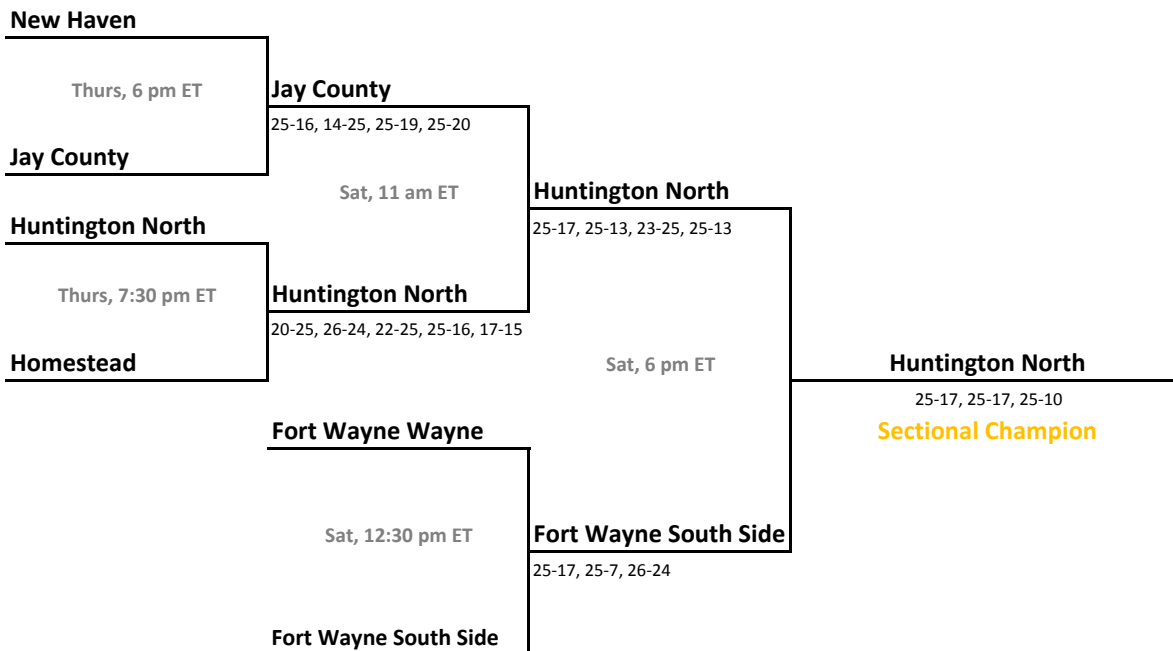

Class 4A, Sectional 6 | Fort Wayne South Side (6 teams)