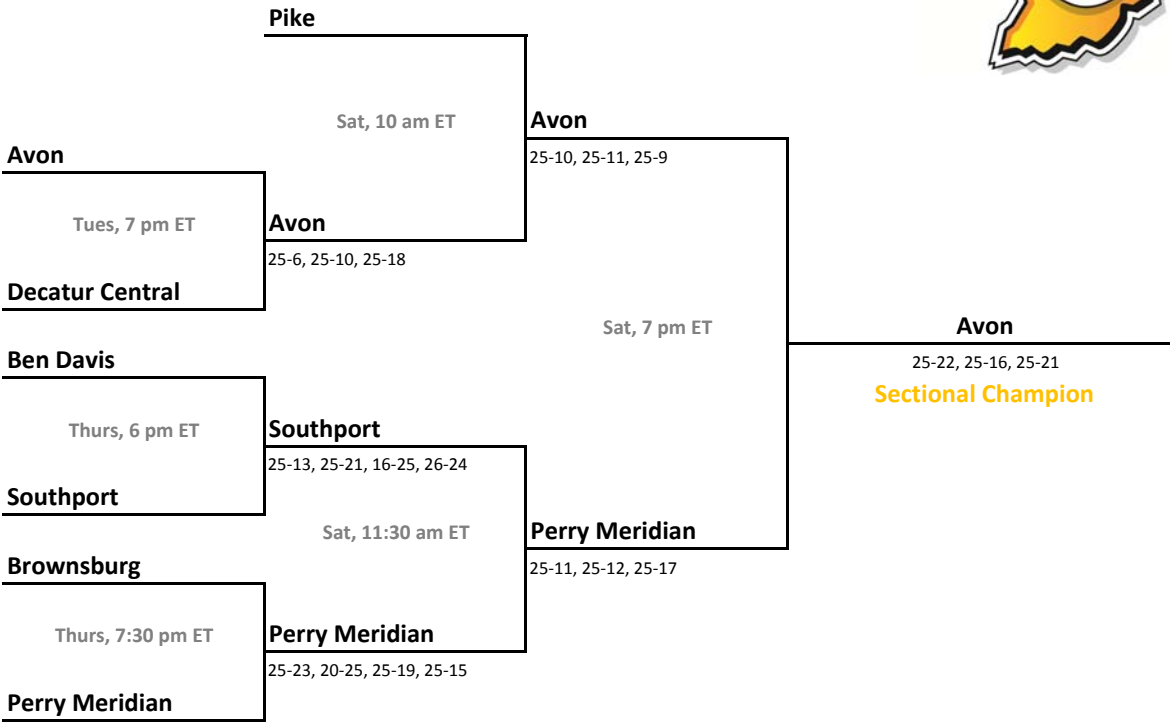

Class 4A, Sectional 11 | Perry Meridian (7 teams)