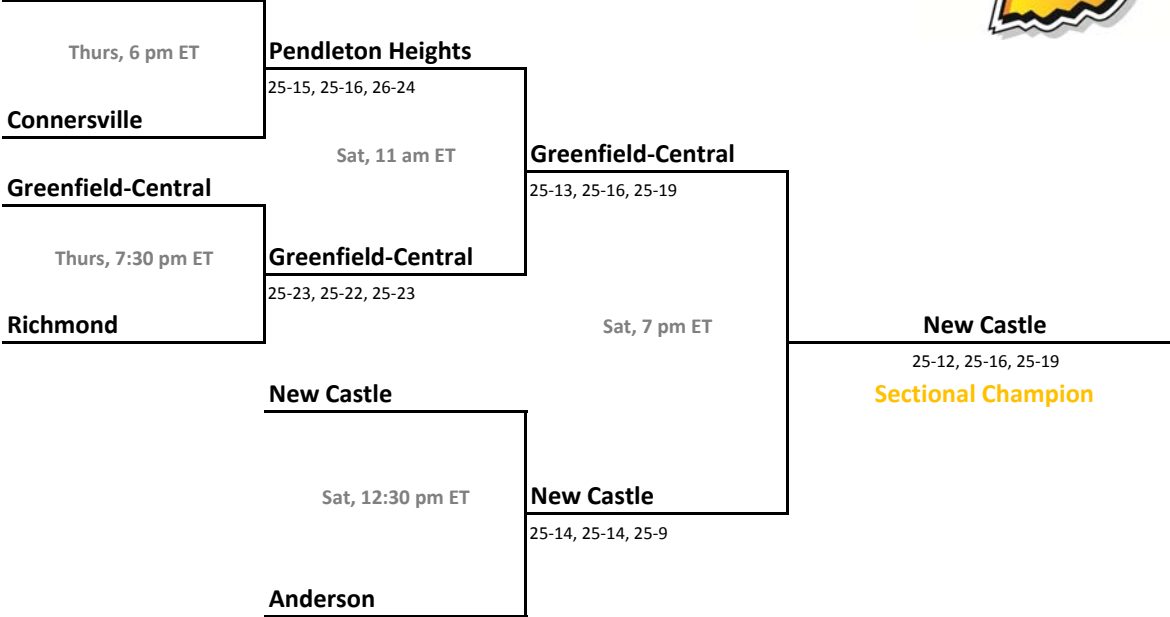

Class 4A, Sectional 9 | Greenfield-Central (6 teams)

Pendleton Heights