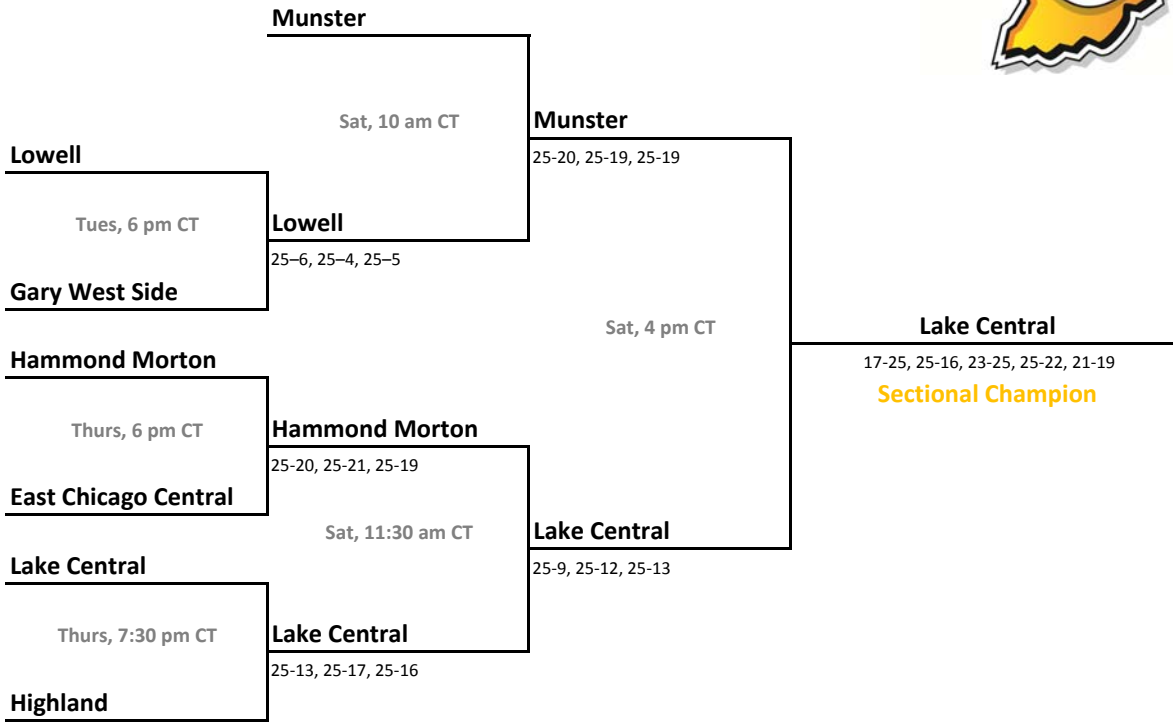

2012-13 IHSAA Class 4A Volleyball

41st Annual State Tournament Series

Sectionals
October 16, 18, 20, 2012

Class 4A, Sectional 1 | Lowell (7 teams)

Class 4A, Sectional 2 | Valparaiso (8 teams)

Sectionals: \$6 per session; \$9 season.

2012-13 IHSAA Class 4A Volleyball

41st Annual State Tournament Series

Sectionals
October 16, 18, 20, 2012

Class 4A, Sectional 3 | South Bend Washington (6 teams)

Mishawaka

Thurs, 6 pm ET
Penn

Penn
 25-17, 25-12, 25-23

South Bend Washington

Thurs, 7:30 pm ET
South Bend Clay

Sat, 11 am ET
South Bend Washington
 25-20, 34-36, 25-10, 25-20

Penn
 25-9, 25-17, 25-10

South Bend Riley

Sat, 7 pm ET
Penn
 25-9, 25-14, 25-4
Sectional Champion