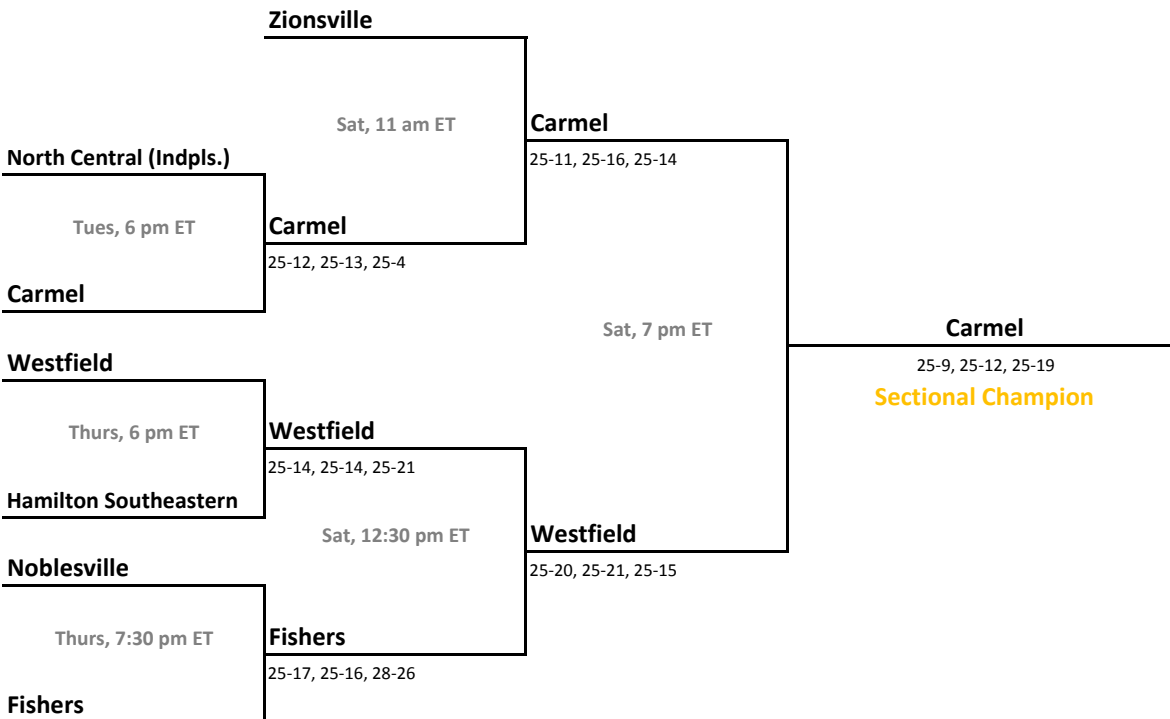

Class 4A, Sectional 6 | Fort Wayne South Side (6 teams)

2012-13 IHSAA Class 4A Volleyball

41st Annual State Tournament Series

Sectionals
October 16, 18, 20, 2012

Class 4A, Sectional 7 | McCutcheon (6 teams)

Lafayette Jefferson

Class 4A, Sectional 8 | Hamilton Southeastern (7 teams)

Sectionals: \$6 per session; \$9 season.

2012-13 IHSAA Class 4A Volleyball

41st Annual State Tournament Series

Sectionals
October 16, 18, 20, 2012