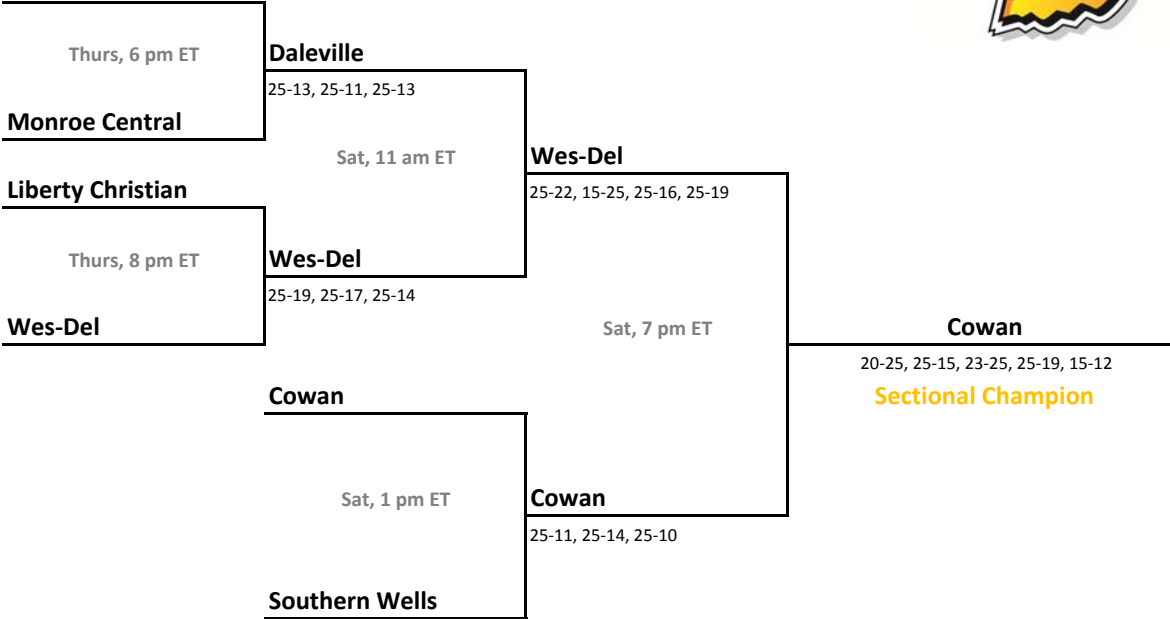

Class A, Sectional 55 | Cowan (6 teams)

Daleville