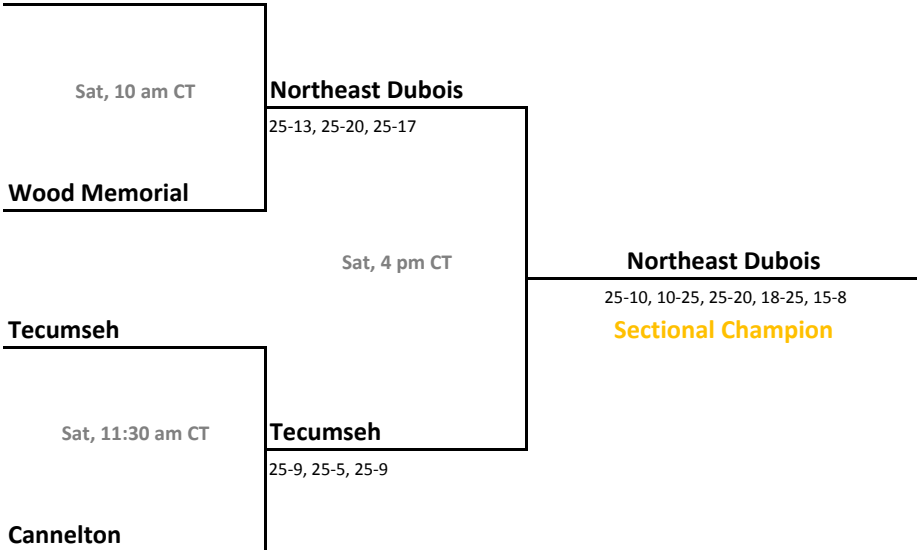

Class A, Sectional 64 | Tecumseh (4 teams)

Northeast Dubois

Sectionals: $6 per session; $9 season.