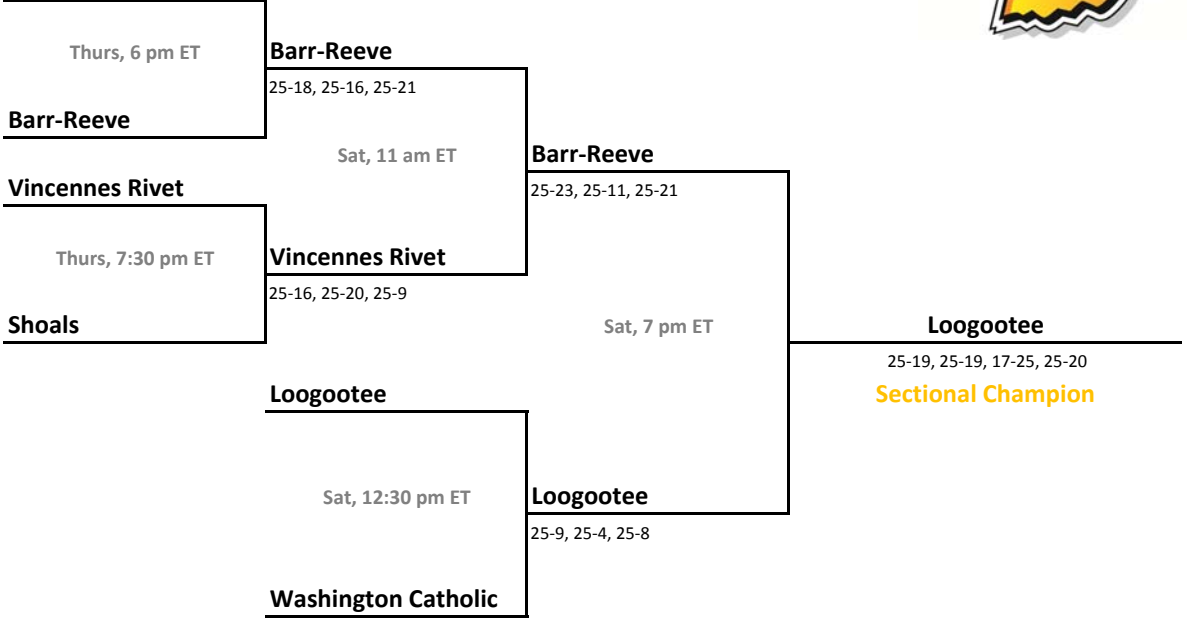

Class A, Sectional 63 | Loogootee (6 teams)

North Daviess