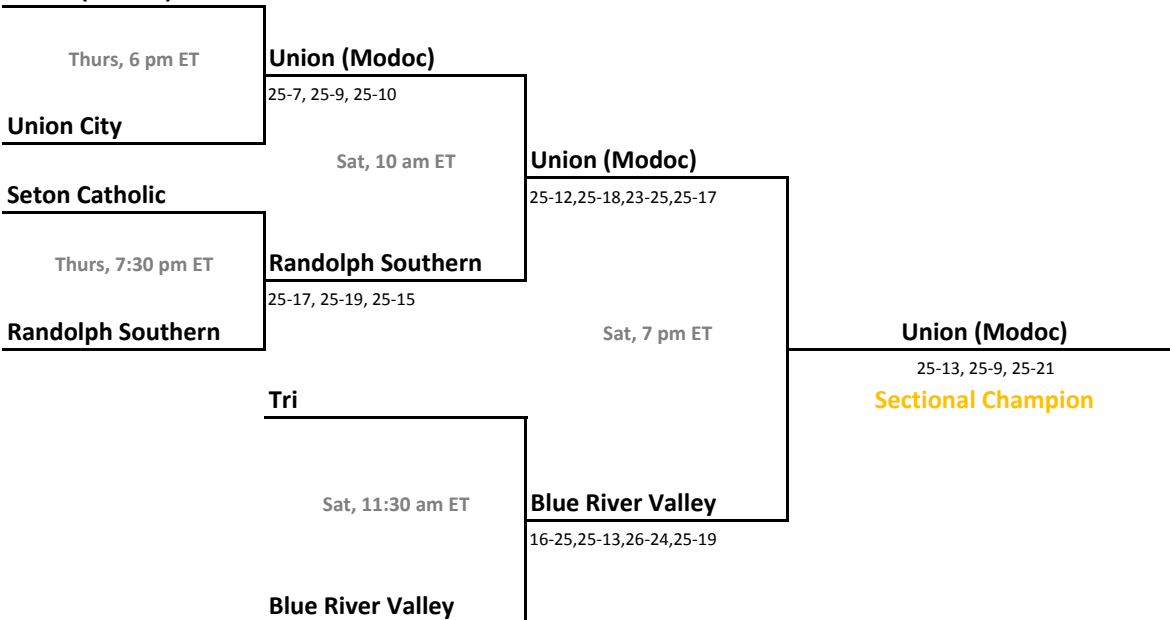

Class A, Sectional 56 | Tri (6 teams)

Union (Modoc)

Sectionals: $6 per session; $9 season.