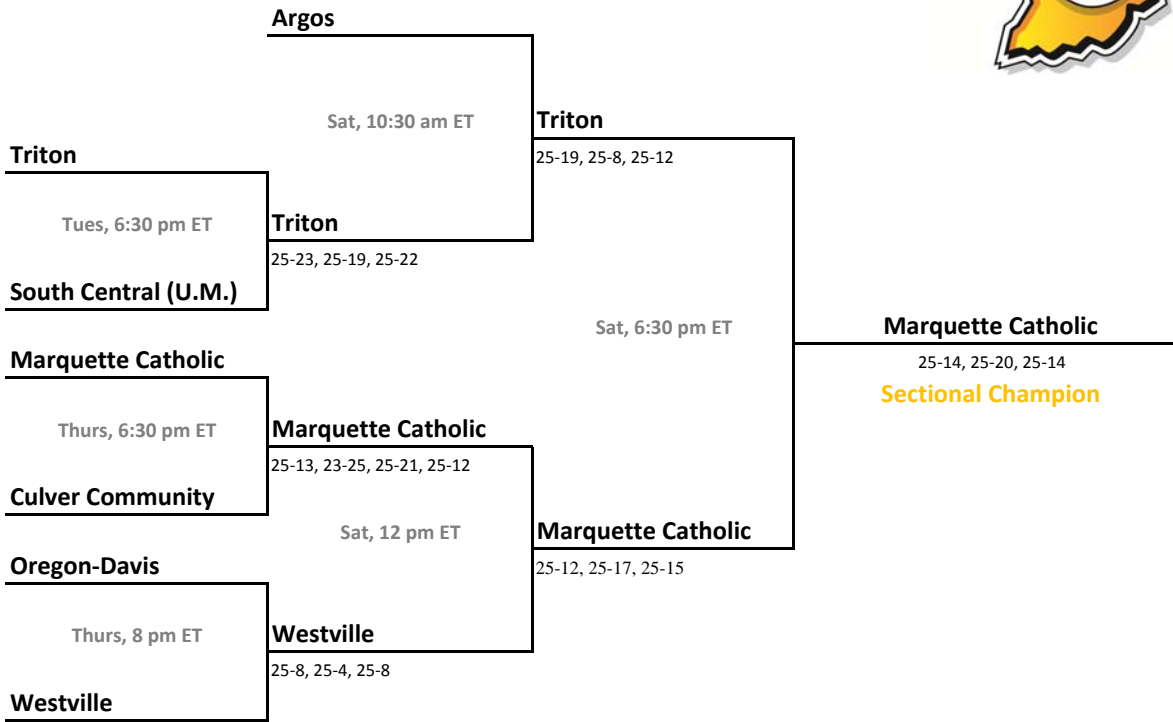

Class A, Sectional 51 | Culver Community (7 teams)