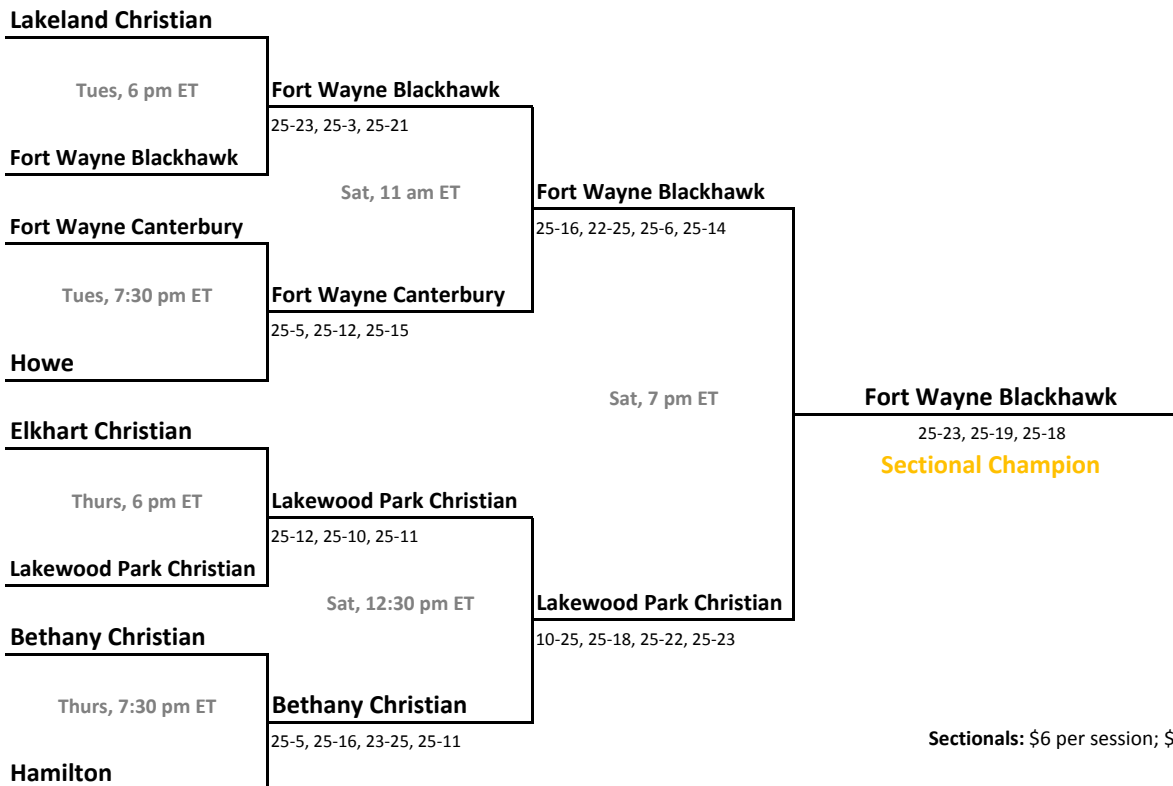

Class A, Sectional 52 | Fort Wayne Blackhawk (8 teams)

Sectionals: $6 per session; $9 season.