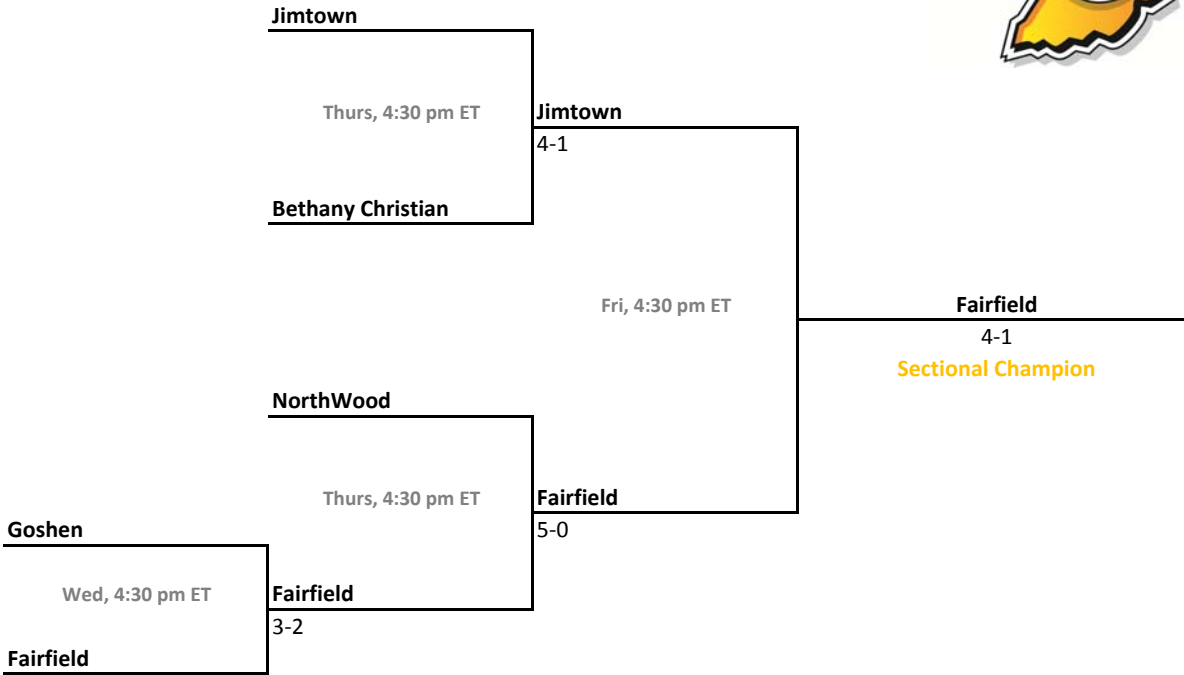

Sectional 25 | Goshen (5 teams)