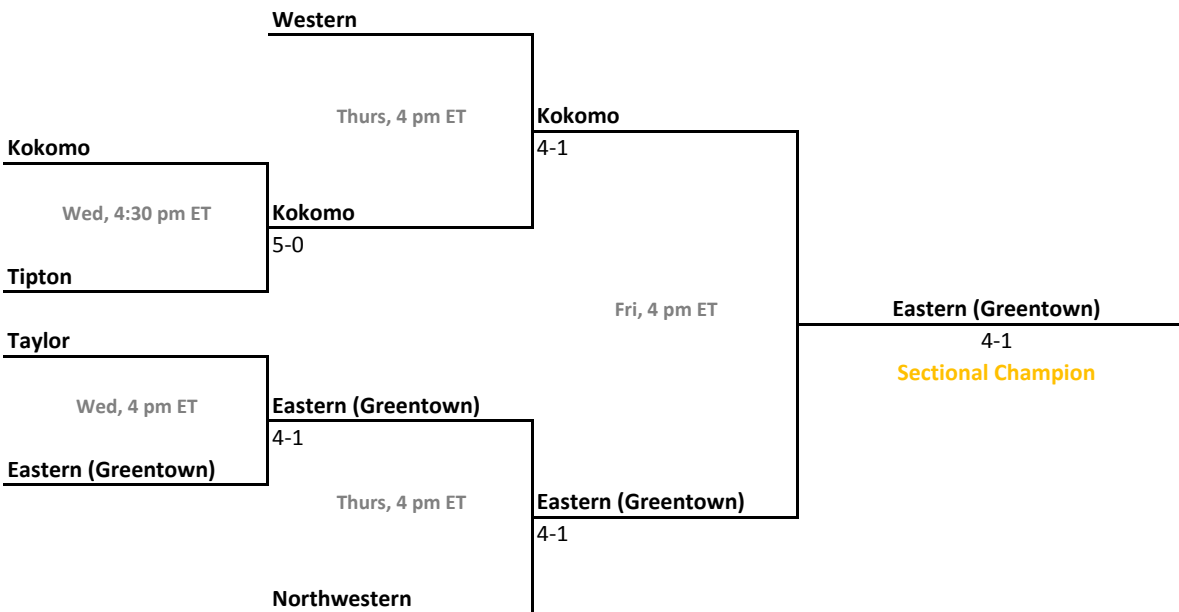

Sectional 32 | Kokomo (6 teams)