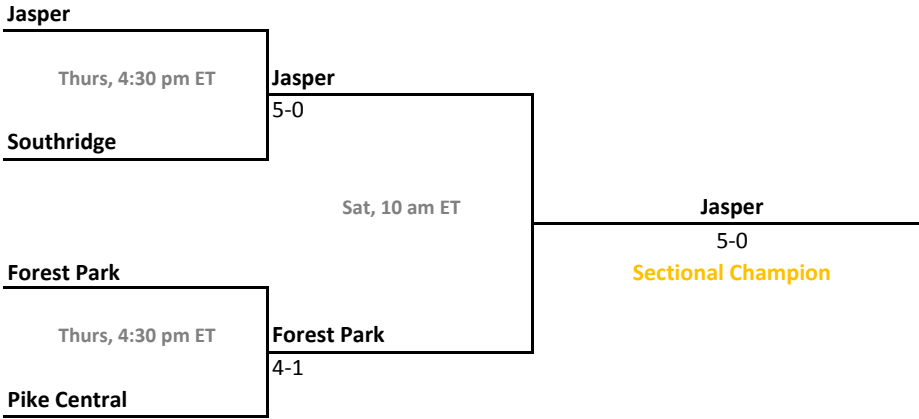

Sectional 29 | Jasper (4 teams)