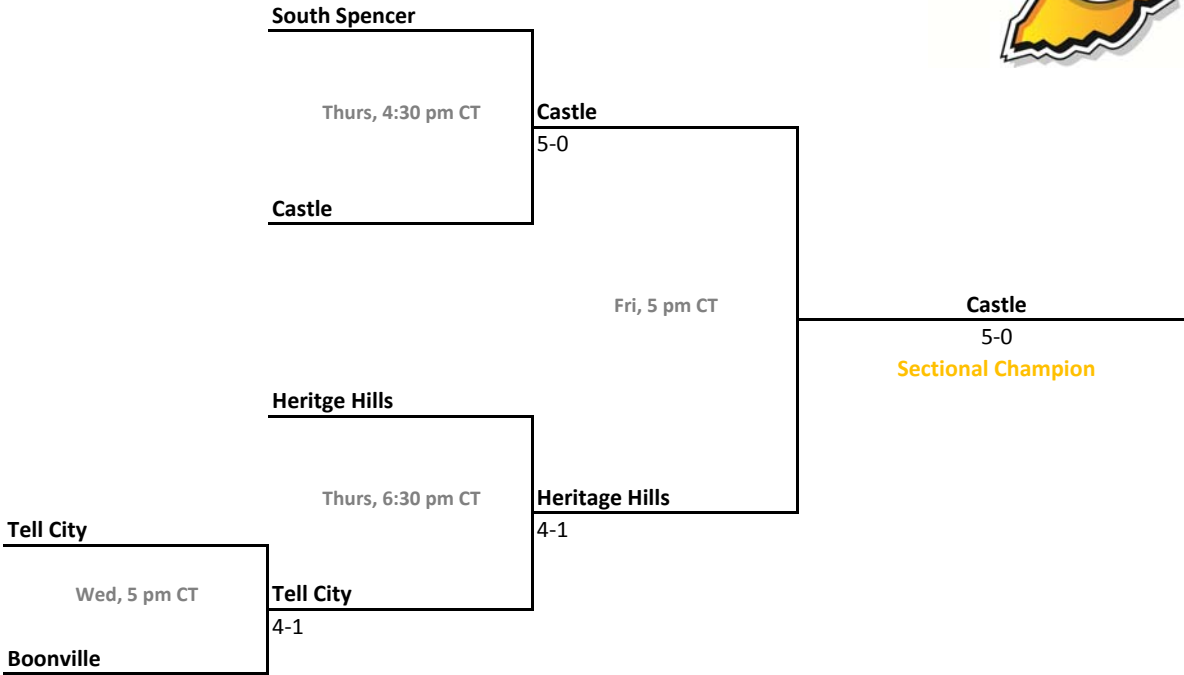

2011-12 IHSAA Girls Tennis

38th Annual Team State Tournament Series

Sectionals
May 16-19, 2012

Sectional 1 | Anderson (6 teams)

Sectional 2 | Angola (4 teams)

2011-12 IHSAA Girls Tennis

38th Annual Team State Tournament Series

Sectionals
May 16-19, 2012

Sectional 3 | Ben Davis (6 teams)

Sectional 4 | Bloomington South (5 teams)

2011-12 IHSAA Girls Tennis

38th Annual Team State Tournament Series

Sectionals
May 16-19, 2012

Sectional 5 | Boonville (5 teams)