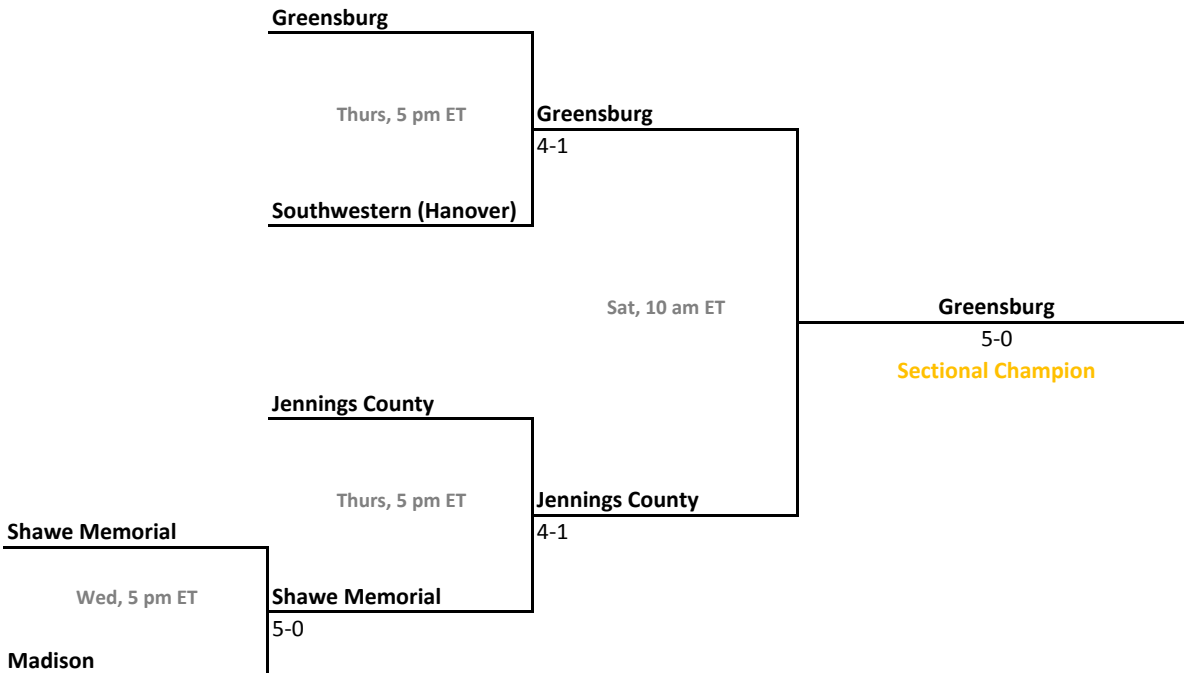

Sectional 26 | Greensburg (5 teams)