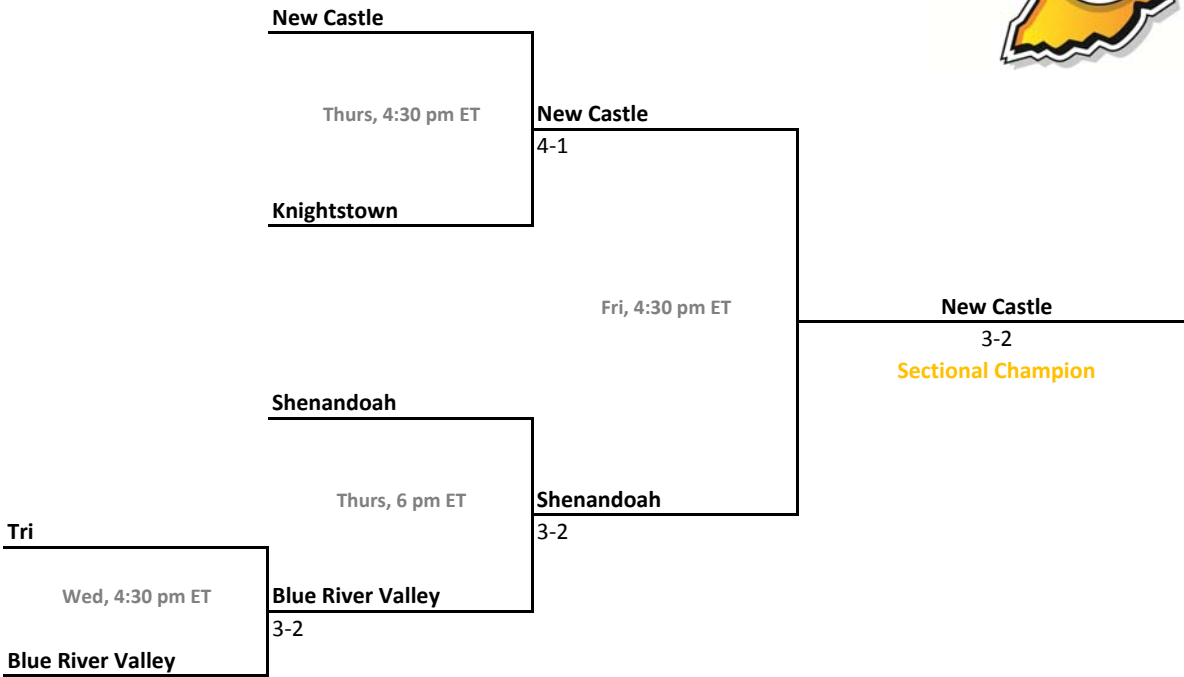

Sectional 41 | Munster (6 teams)

Sectional 42 | New Albany (4 teams)

2011-12 IHSAA Girls Tennis

38th Annual Team State Tournament Series

Sectionals
May 16-19, 2012

Sectional 43 | New Castle (5 teams)

Sectional 44 | Noblesville (4 teams)