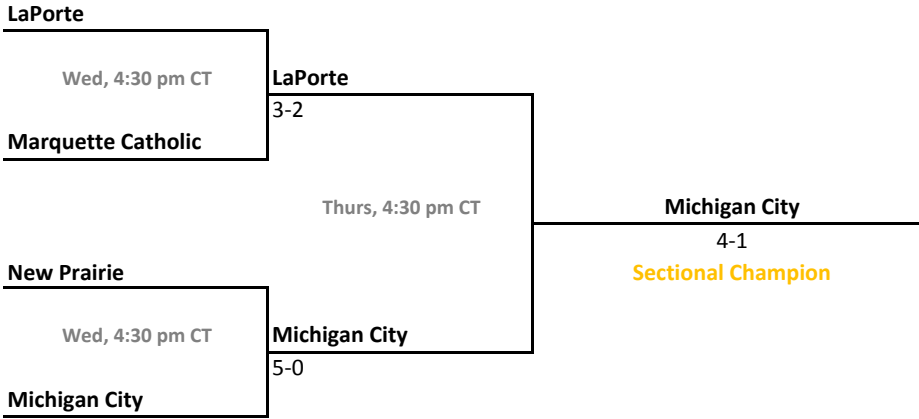

2011-12 IHSAA Girls Tennis

38th Annual Team State Tournament Series

Sectionals
May 16-19, 2012

Sectional 29 | Jasper (4 teams)

Sectional 30 | Jay County (5 teams)

2011-12 IHSAA Girls Tennis

38th Annual Team State Tournament Series

Sectionals
May 16-19, 2012

Sectional 31 | Jeffersonville (4 teams)

Sectional 32 | Kokomo (6 teams)

2011-12 IHSAA Girls Tennis

38th Annual Team State Tournament Series

Sectionals
May 16-19, 2012

Sectional 33 | LaPorte (4 teams)

Sectional 34 | Lawrence North (5 teams)

2011-12 IHSAA Girls Tennis

38th Annual Team State Tournament Series

Sectionals
May 16-19, 2012

Sectional 35 | Lebanon (5 teams)

Sectional 36 | Logansport (5 teams)

2011-12 IHSAA Girls Tennis