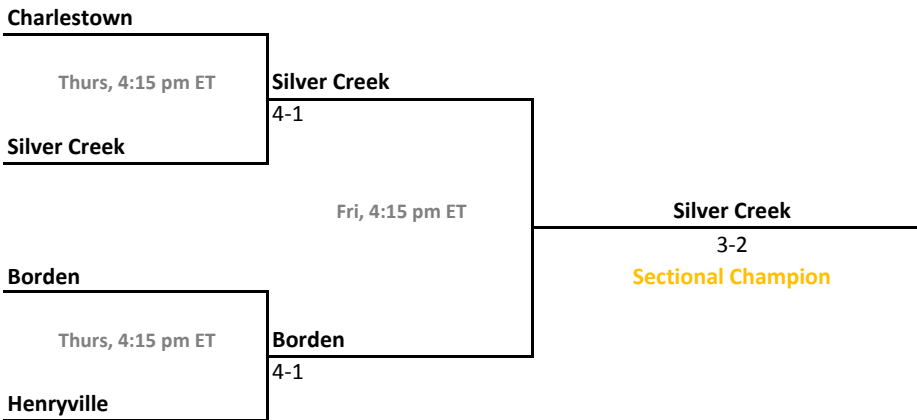

Sectional 58 | Silver Creek (4 teams)