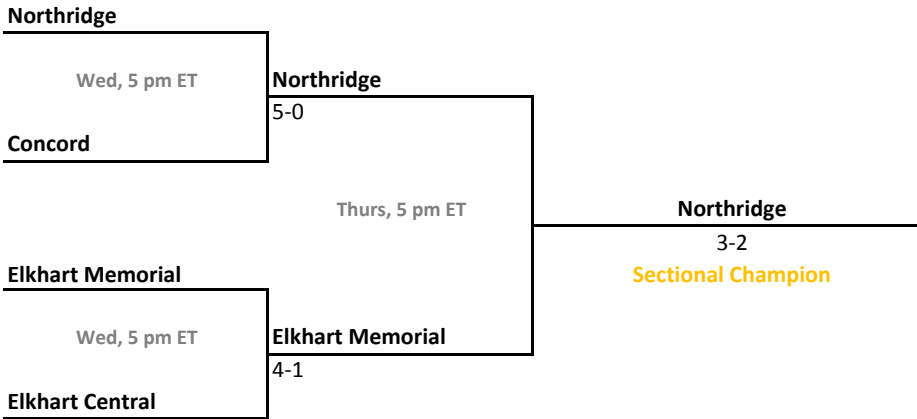

Sectional 47 | Northridge (4 teams)