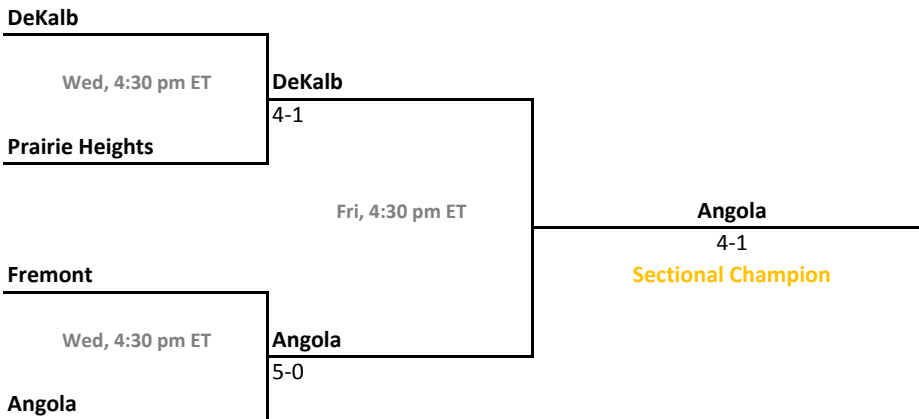

2011-12 IHSAA Girls Tennis

38th Annual Team State Tournament Series

Sectionals
May 16-19, 2012

Sectional 1 | Anderson (6 teams)

Sectional 2 | Angola (4 teams)

2011-12 IHSAA Girls Tennis

38th Annual Team State Tournament Series