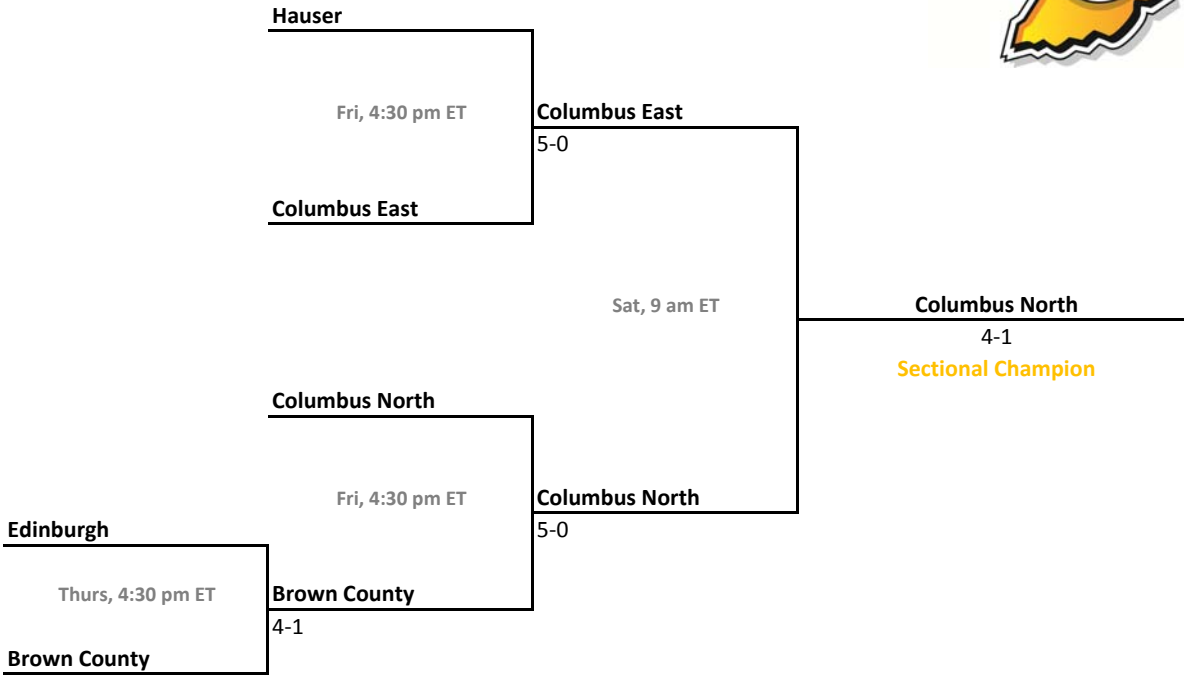

Sectional 11 | Columbus East (5 teams)