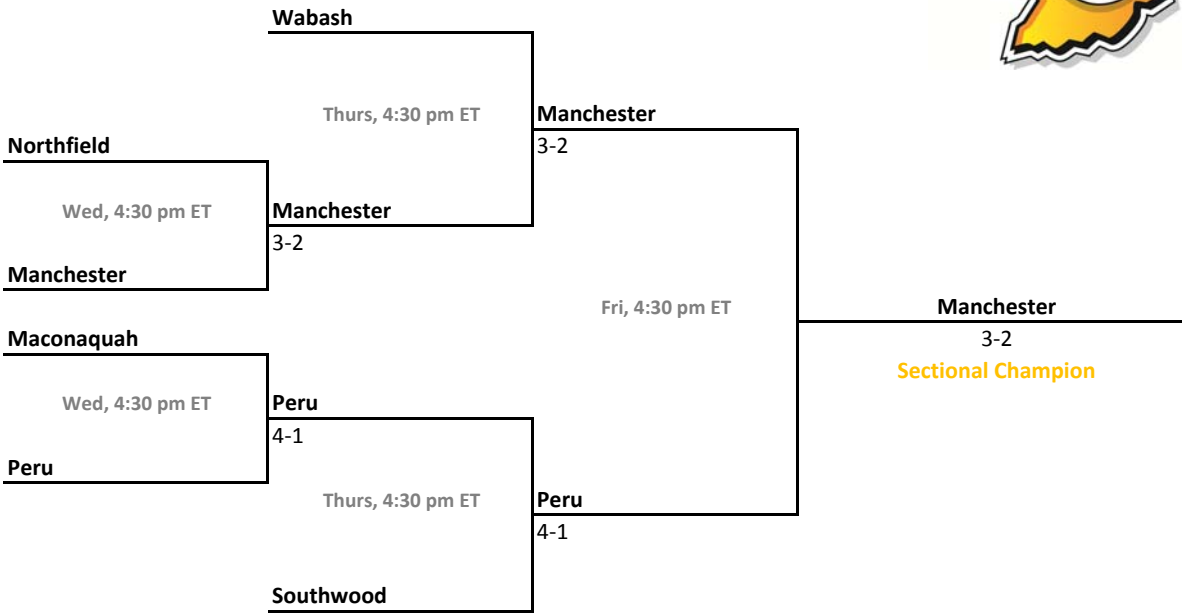

Sectionals
May 16-19, 2012

Sectional 49 | Norwell (6 teams)

Sectional 50 | Penn (4 teams)

2011-12 IHSAA Girls Tennis

38th Annual Team State Tournament Series

Sectionals
May 16-19, 2012

Sectional 51 | Peru (6 teams)