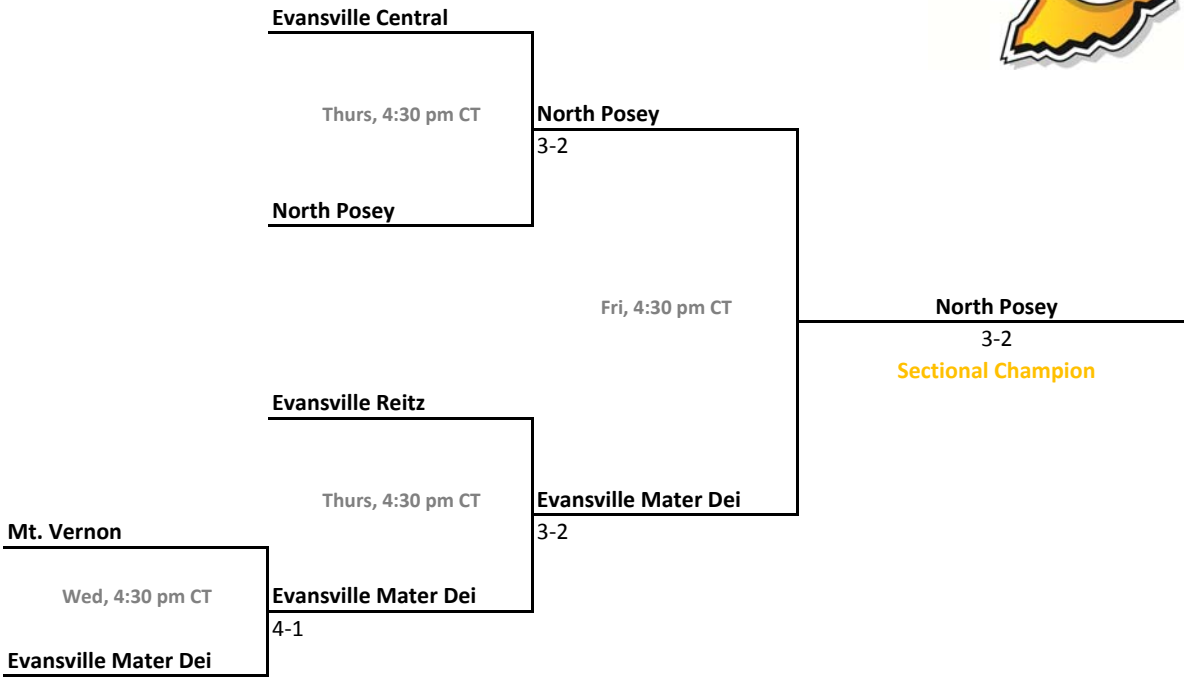

Sectional 39 | Mt. Vernon (5 teams)