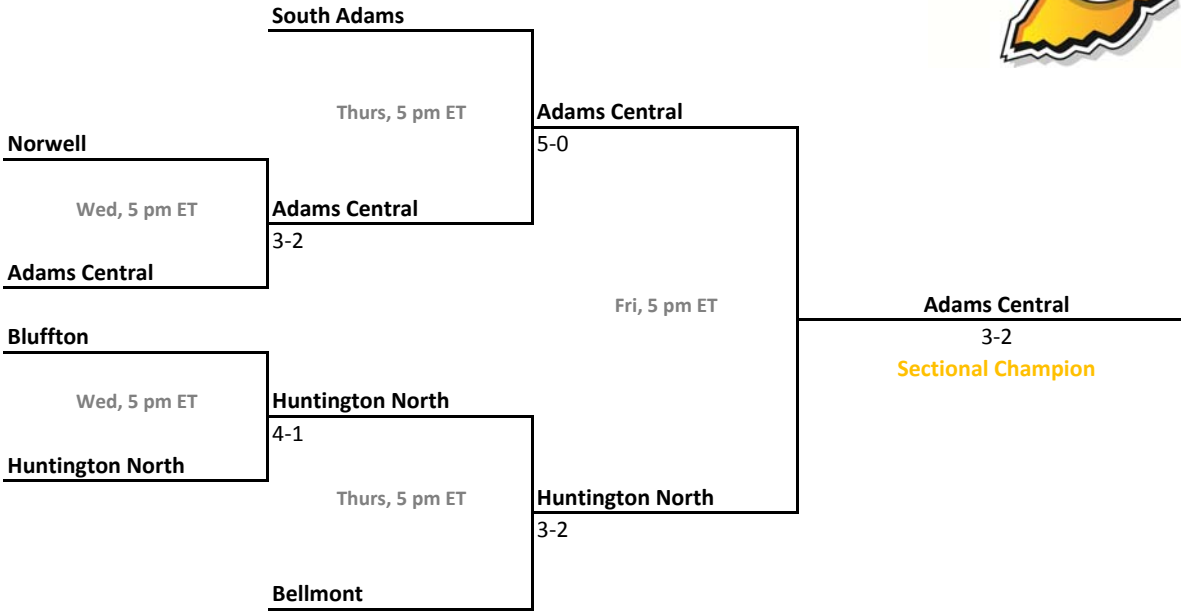

Sectional 49 | Norwell (6 teams)