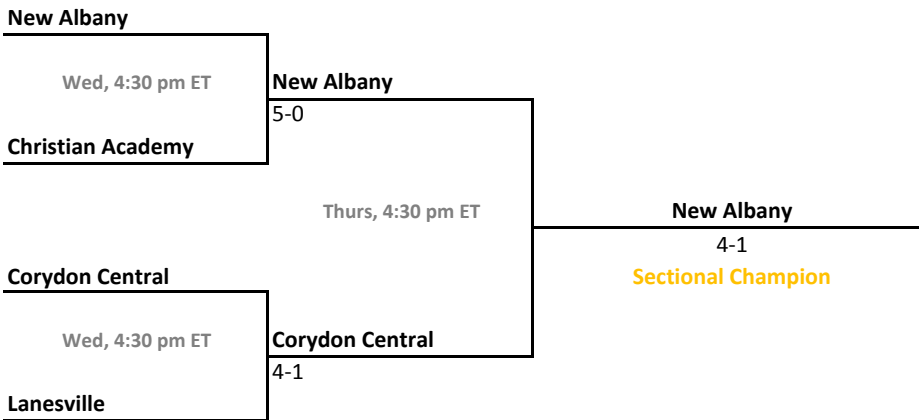

Sectional 42 | New Albany (4 teams)