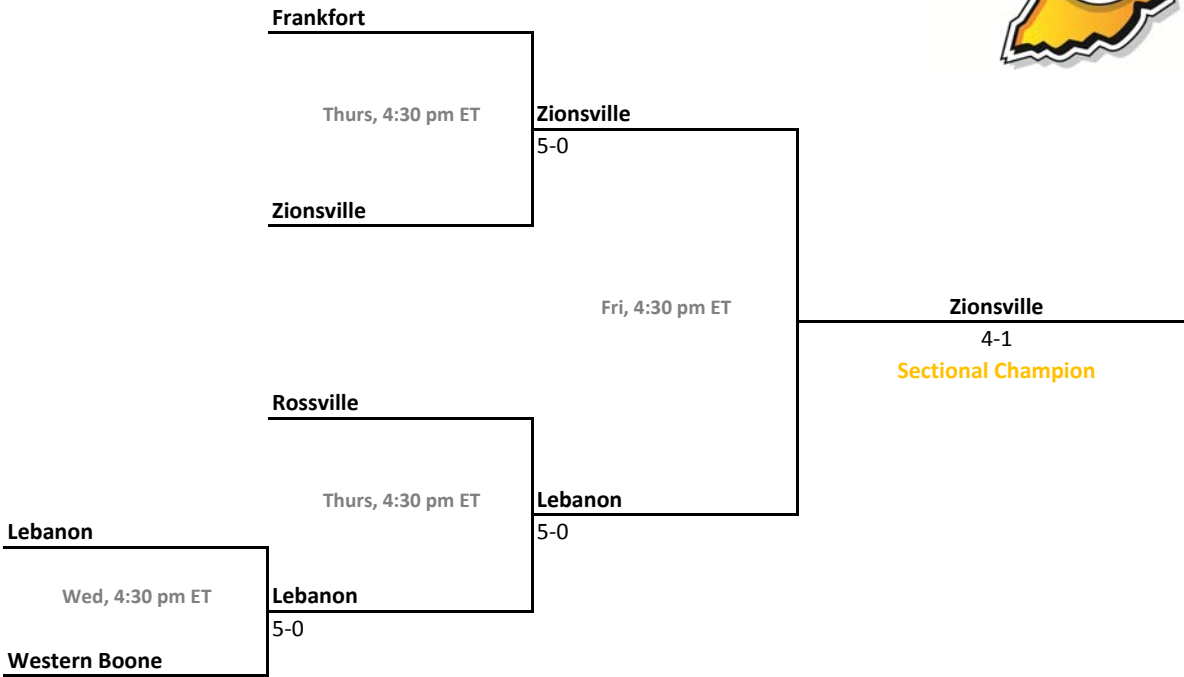

Sectional 34 | Lawrence North (5 teams)

2011-12 IHSAA Girls Tennis

38th Annual Team State Tournament Series

Sectionals
May 16-19, 2012

Sectional 35 | Lebanon (5 teams)

Sectional 36 | Logansport (5 teams)

2011-12 IHSAA Girls Tennis