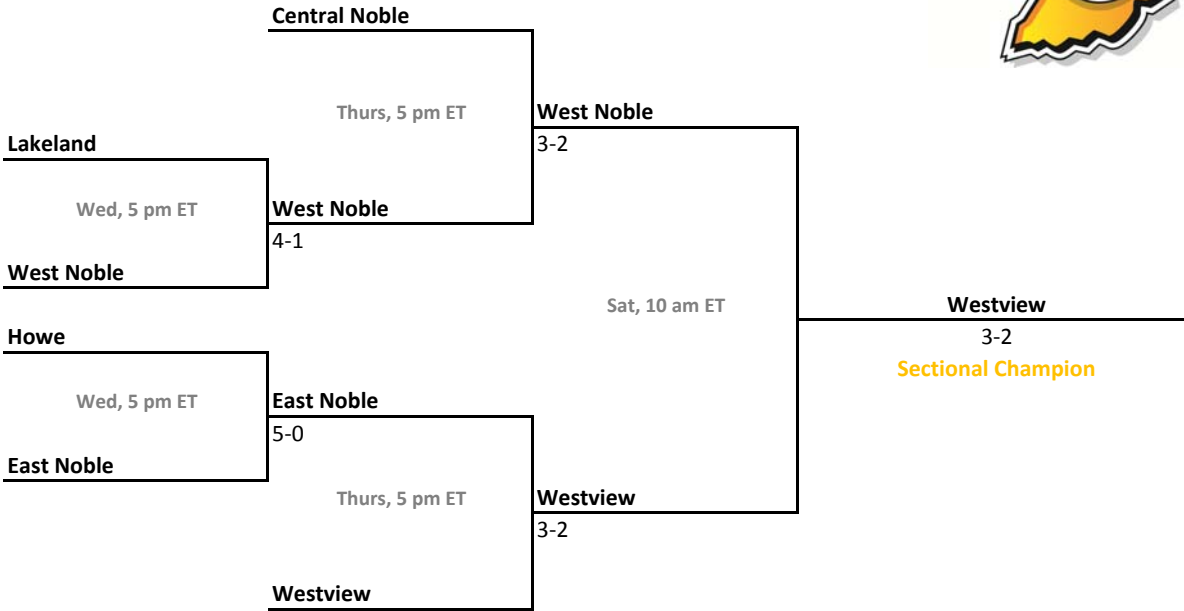

Sectional 19 | East Noble (6 teams)