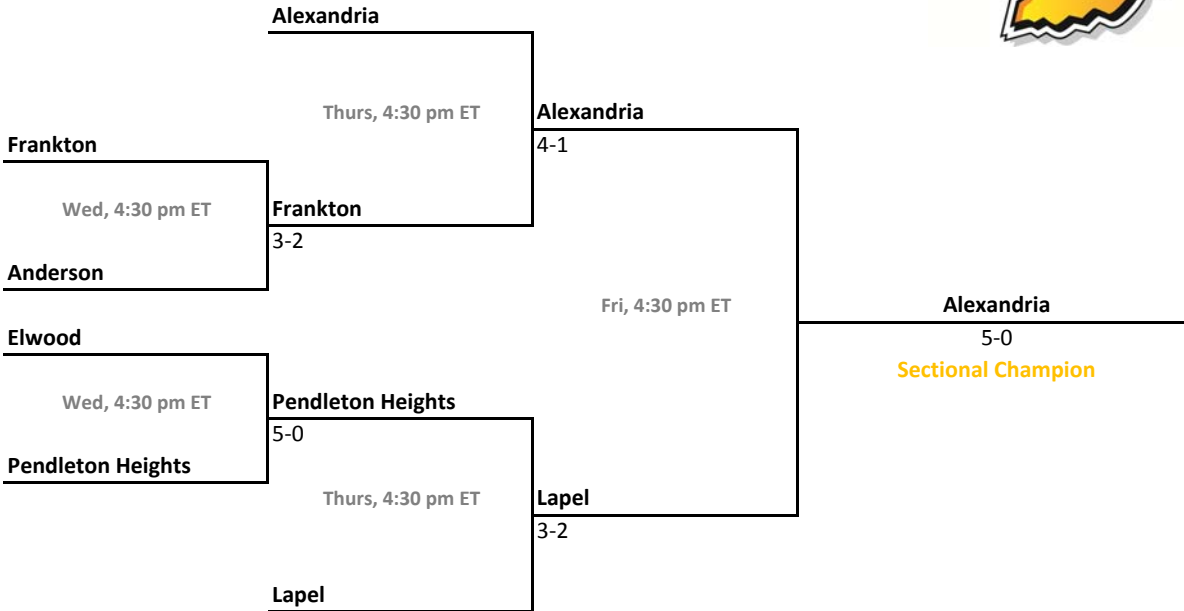

2011-12 IHSAA Girls Tennis

38th Annual Team State Tournament Series

Sectionals
May 16-19, 2012

Sectional 1 | Anderson (6 teams)

Sectional 2 | Angola (4 teams)

2011-12 IHSAA Girls Tennis

38th Annual Team State Tournament Series