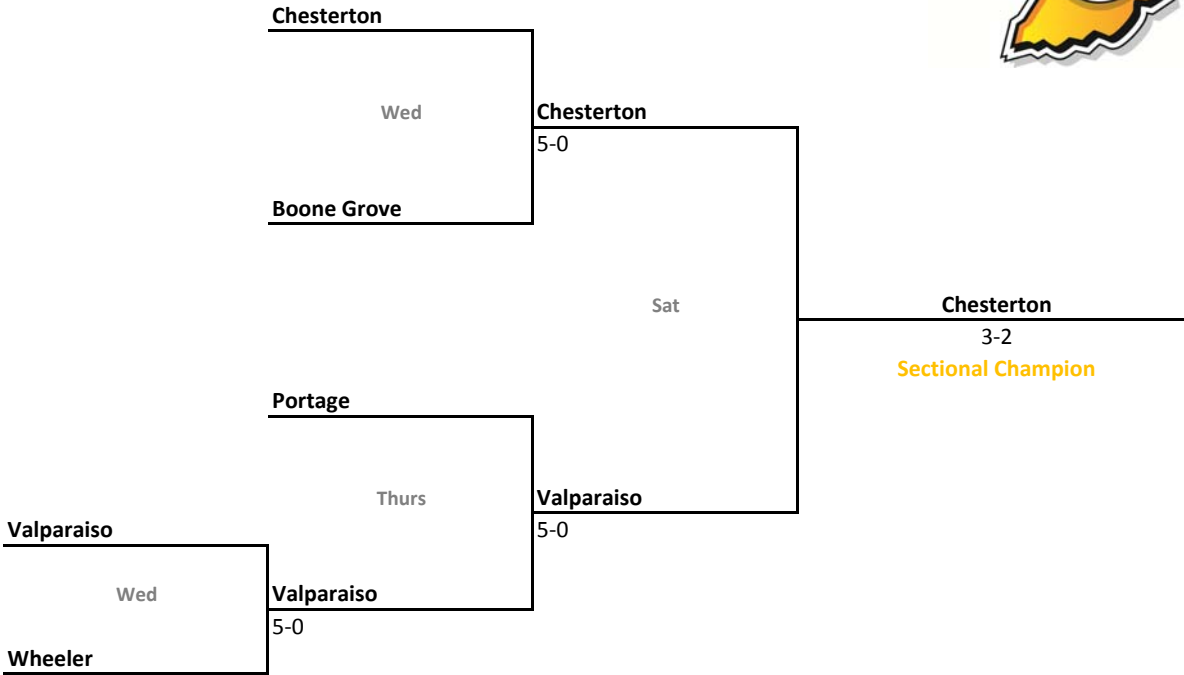

Sectional 52 | Pike (5 teams)

2011-12 IHSAA Girls Tennis

38th Annual Team State Tournament Series

Sectionals
May 16-19, 2012

Sectional 53 | Portage (5 teams)

Sectional 54 | Princeton (4 teams)

2011-12 IHSAA Girls Tennis