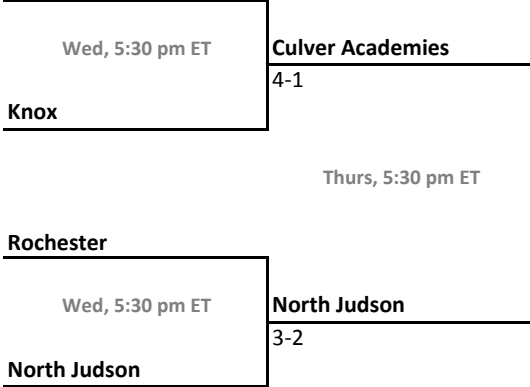

Sectional 14 | Crown Point (6 teams)

2011-12 IHSAA Girls Tennis

38th Annual Team State Tournament Series

Sectionals
May 16-19, 2012

Sectional 15 | Culver Academies (4 teams)

Culver Academies

Sectional 16 | Decatur Central (5 teams)