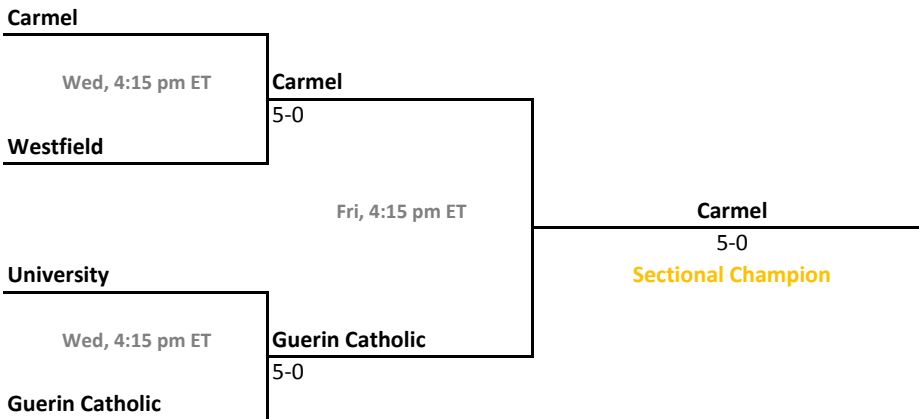

Sectionals
May 16-19, 2012

Sectional 3 | Ben Davis (6 teams)

Sectional 4 | Bloomington South (5 teams)

2011-12 IHSAA Girls Tennis

38th Annual Team State Tournament Series

Sectionals
May 16-19, 2012

Sectional 5 | Boonville (5 teams)

Sectional 6 | Bremen (5 teams)

2011-12 IHSAA Girls Tennis

38th Annual Team State Tournament Series

Sectionals
May 16-19, 2012

Sectional 7 | Brownsburg (5 teams)

Sectional 8 | Carmel (4 teams)

2011-12 IHSAA Girls Tennis

38th Annual Team State Tournament Series

Sectionals
May 16-19, 2012

Sectional 9 | Carroll (Fort Wayne) (6 teams)

Sectional 10 | Center Grove (5 teams)

2011-12 IHSAA Girls Tennis

38th Annual Team State Tournament Series