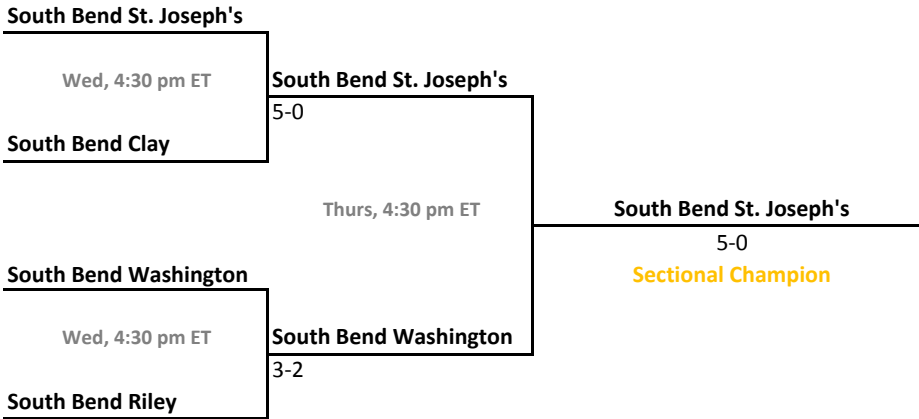

Sectional 57 | Shelbyville (5 teams)

Sectional 58 | Silver Creek (4 teams)

2011-12 IHSAA Girls Tennis

38th Annual Team State Tournament Series

Sectionals
May 16-19, 2012

Sectional 59 | South Bend St. Joseph's (4 teams)