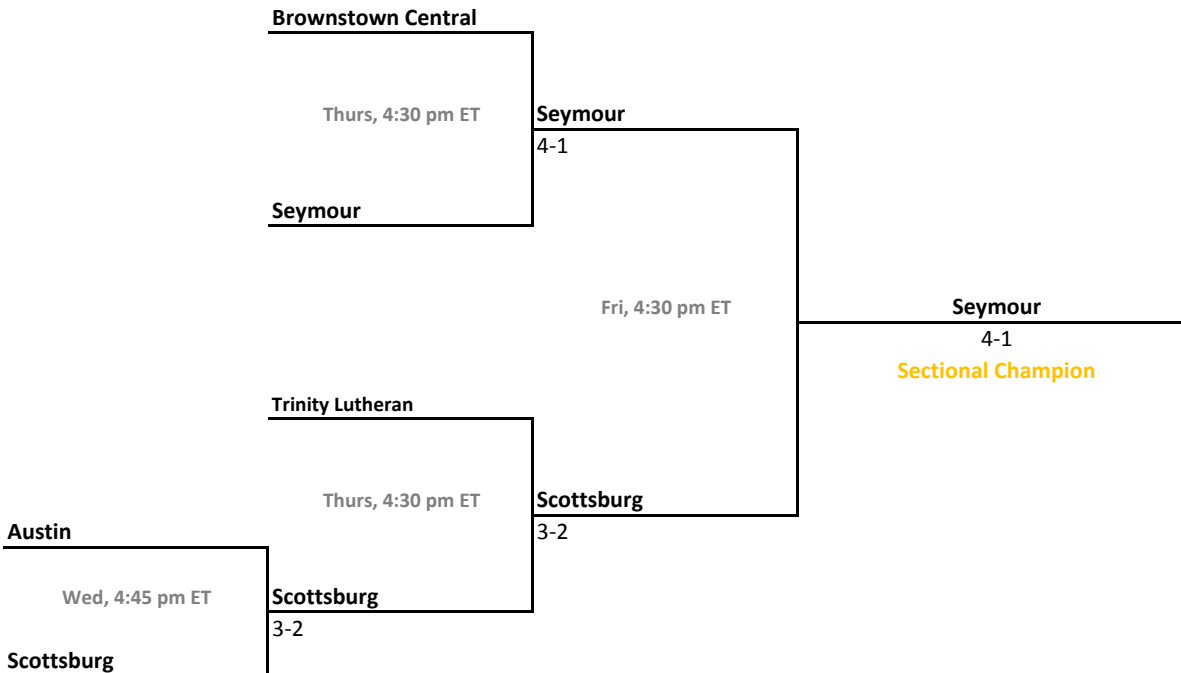

38th Annual Team State Tournament Series

Sectionals
May 16-19, 2012

Sectional 55 | Richmond (5 teams)

Sectional 56 | Seymour (5 teams)

2011-12 IHSAA Girls Tennis

38th Annual Team State Tournament Series

Sectionals
May 16-19, 2012