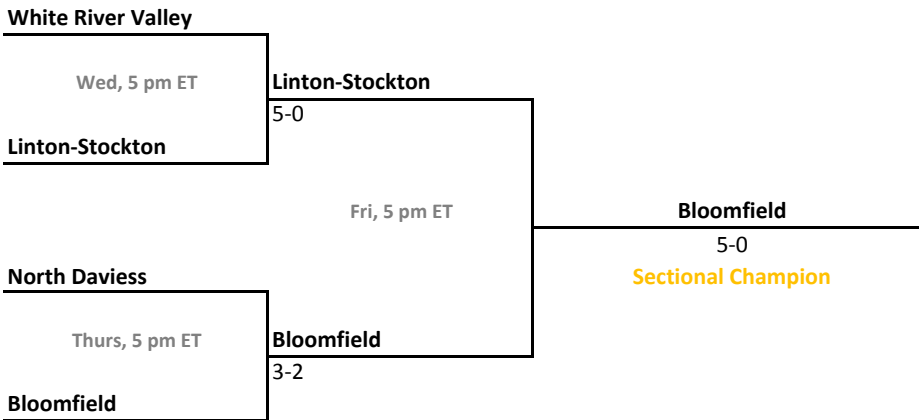

2011-12 IHSAA Girls Tennis

38th Annual Team State Tournament Series

Sectionals
May 16-19, 2012

Sectional 45 | North Central (Indianapolis) (4 teams)

Sectional 46 | North Daviess (4 teams)

2011-12 IHSAA Girls Tennis