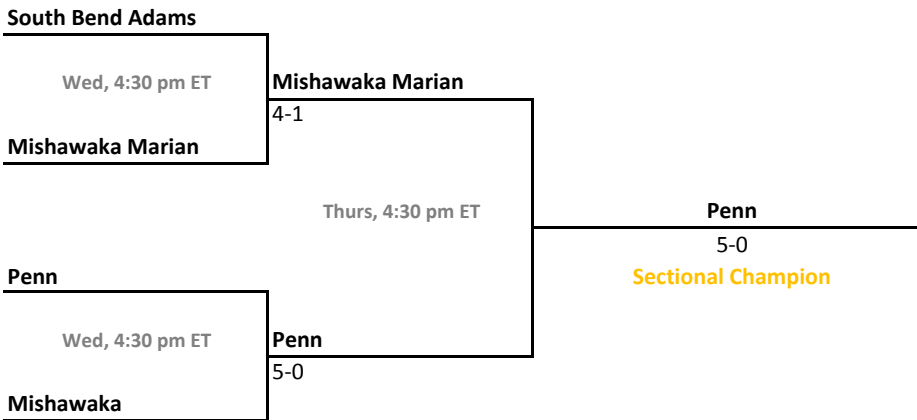

Sectional 50 | Penn (4 teams)