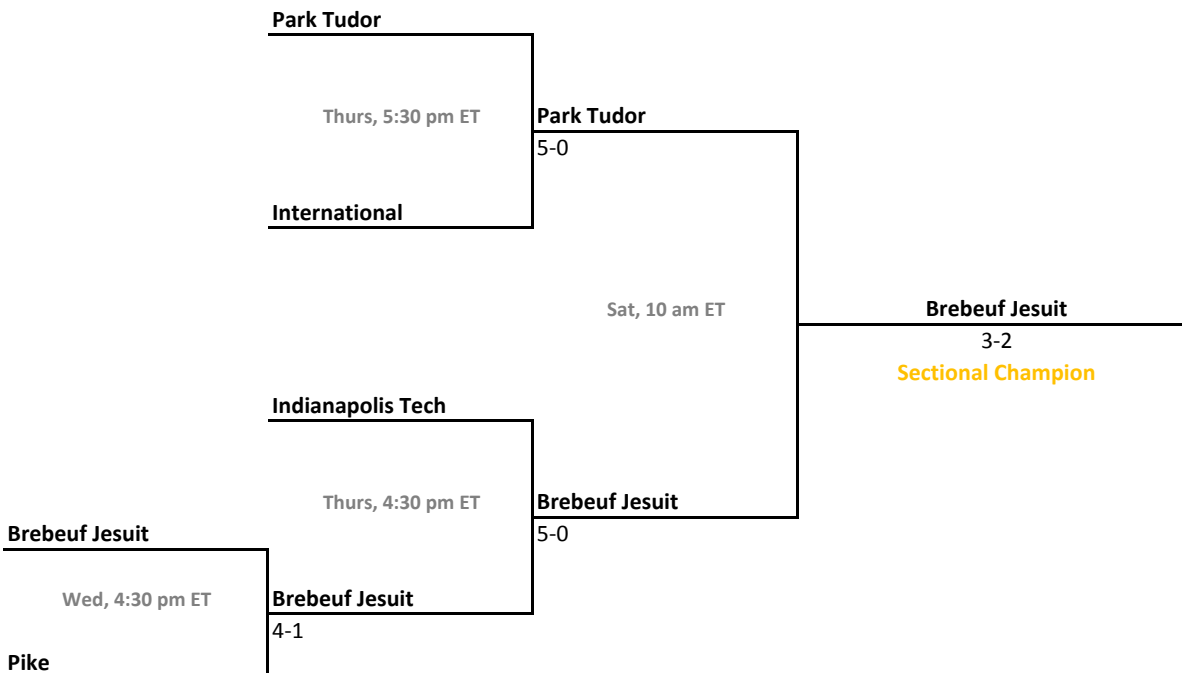

Sectional 52 | Pike (5 teams)