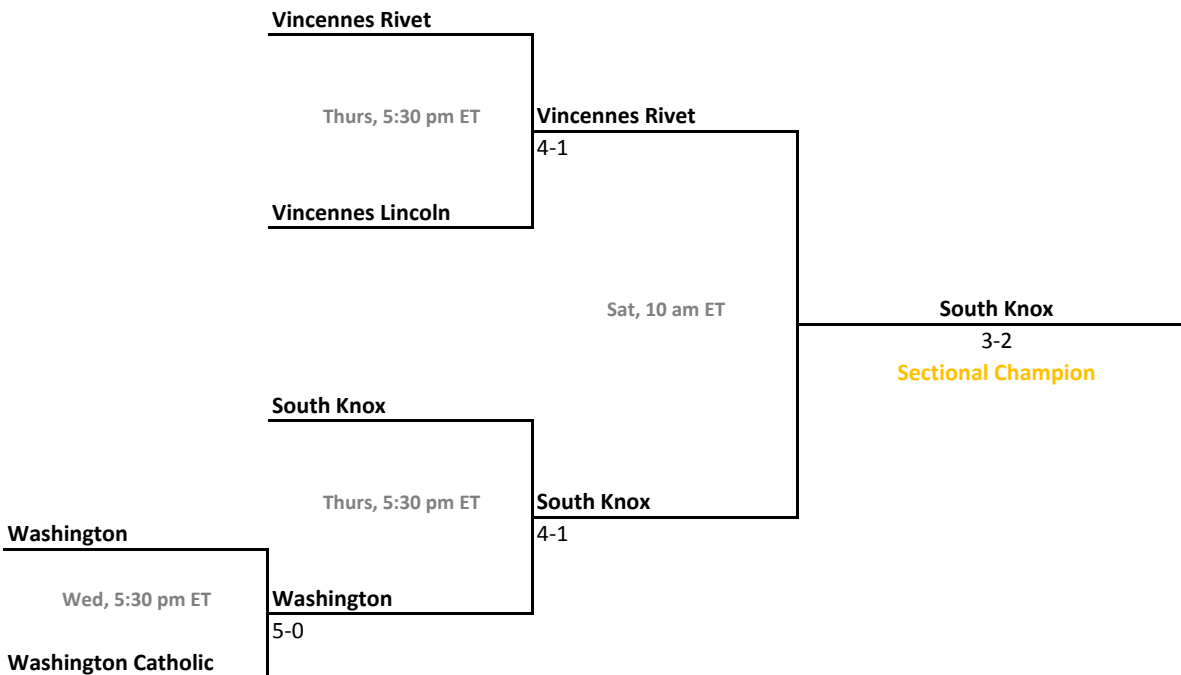

Sectional 60 | South Dearborn (6 teams)

2011-12 IHSAA Girls Tennis

38th Annual Team State Tournament Series

Sectionals
May 16-19, 2012

Sectional 61 | Terre Haute South (4 teams)

Sectional 62 | Vincennes Lincoln (5 teams)