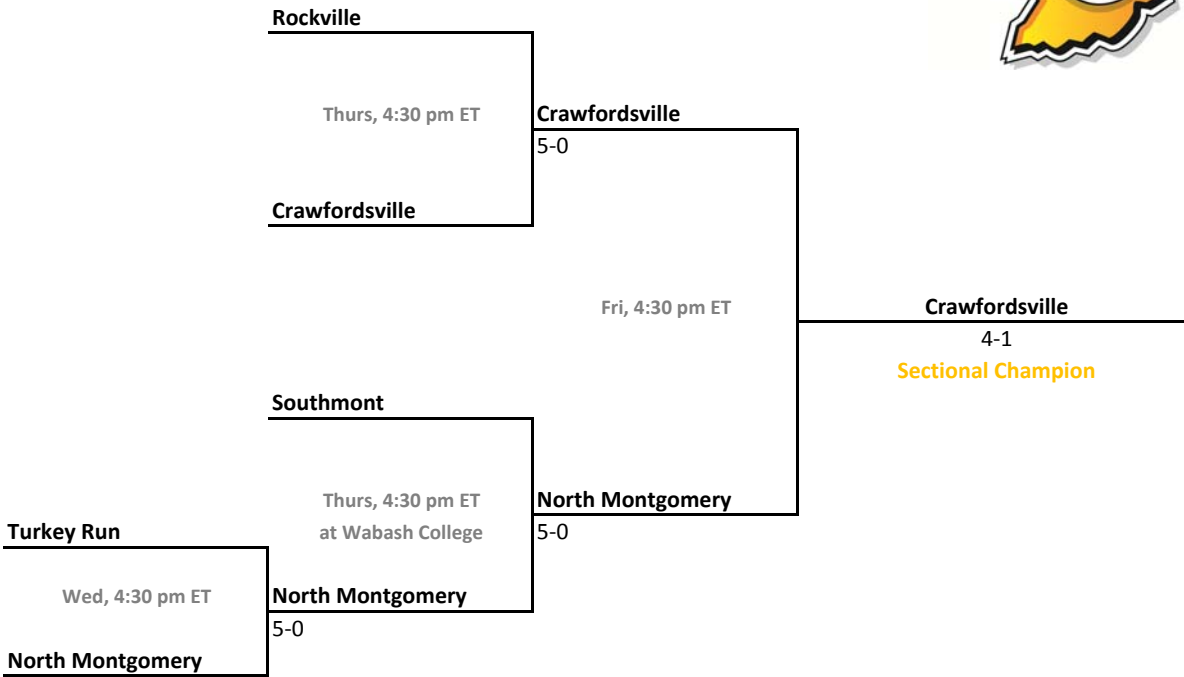

Sectionals
May 16-19, 2012

Sectional 11 | Columbus East (5 teams)

Sectional 12 | Connersville (4 teams)

2011-12 IHSAA Girls Tennis

38th Annual Team State Tournament Series

Sectionals
May 16-19, 2012

Sectional 13 | Crawfordsville (5 teams)