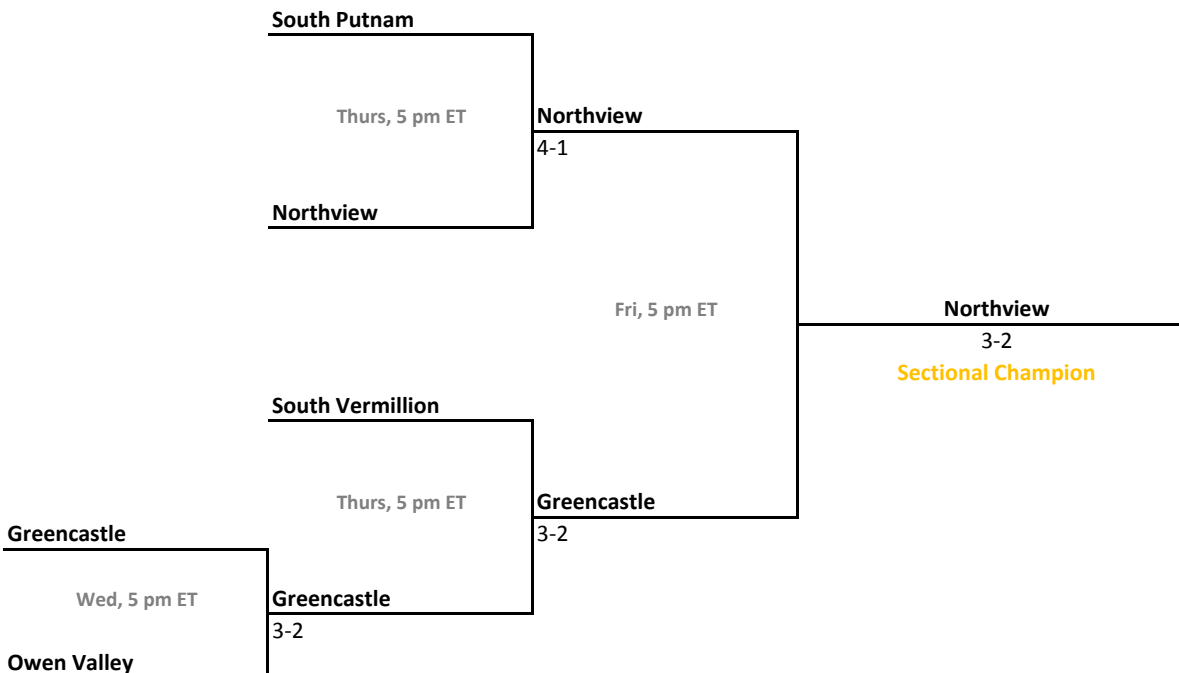

38th Annual Team State Tournament Series

Sectionals
May 16-19, 2012

Sectional 47 | Northridge (4 teams)

Sectional 48 | Northview (5 teams)

2011-12 IHSAA Girls Tennis

38th Annual Team State Tournament Series