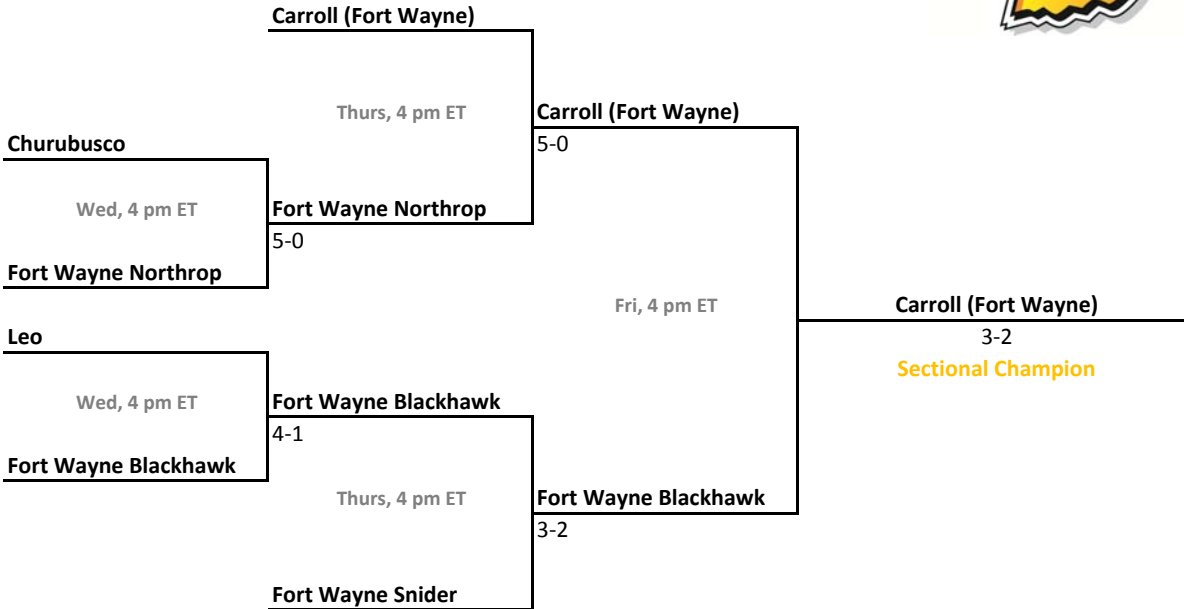

Sectional 9 | Carroll (Fort Wayne) (6 teams)