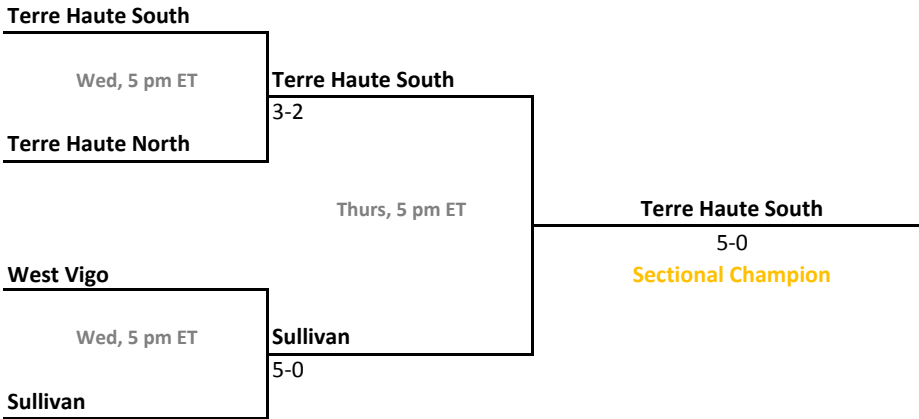

Sectional 60 | South Dearborn (6 teams)

2011-12 IHSAA Girls Tennis

38th Annual Team State Tournament Series

Sectionals
May 16-19, 2012

Sectional 61 | Terre Haute South (4 teams)

Sectional 62 | Vincennes Lincoln (5 teams)