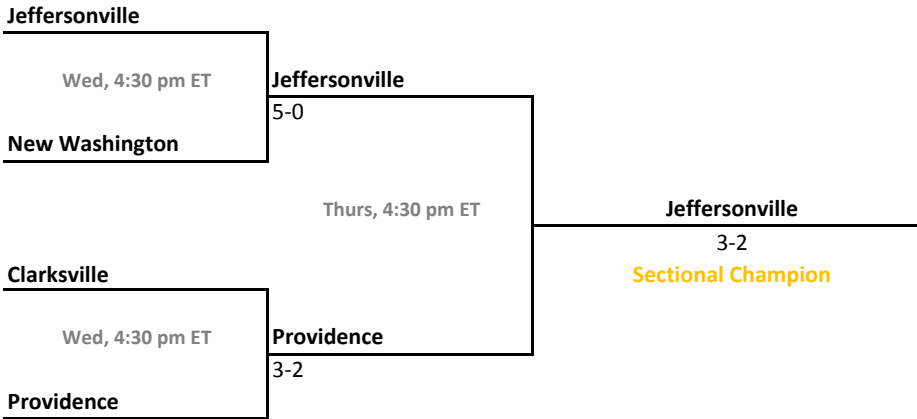

2011-12 IHSAA Girls Tennis

38th Annual Team State Tournament Series

Sectionals
May 16-19, 2012

Sectional 29 | Jasper (4 teams)

Sectional 30 | Jay County (5 teams)

2011-12 IHSAA Girls Tennis

38th Annual Team State Tournament Series

Sectionals
May 16-19, 2012

Sectional 31 | Jeffersonville (4 teams)

Sectional 32 | Kokomo (6 teams)

2011-12 IHSAA Girls Tennis

38th Annual Team State Tournament Series

Sectionals
May 16-19, 2012

Sectional 33 | LaPorte (4 teams)