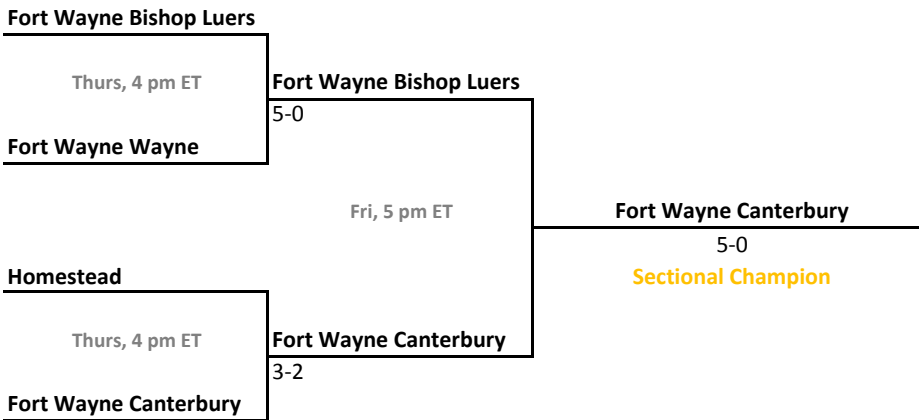

Sectional 25 | Goshen (5 teams)

Sectional 26 | Greensburg (5 teams)

2011-12 IHSAA Girls Tennis

38th Annual Team State Tournament Series

Sectionals
May 16-19, 2012

Sectional 27 | Hobart (5 teams)

Sectional 28 | Homestead (4 teams)

2011-12 IHSAA Girls Tennis

38th Annual Team State Tournament Series

Sectionals
May 16-19, 2012

Sectional 29 | Jasper (4 teams)

Sectional 30 | Jay County (5 teams)

2011-12 IHSAA Girls Tennis

38th Annual Team State Tournament Series