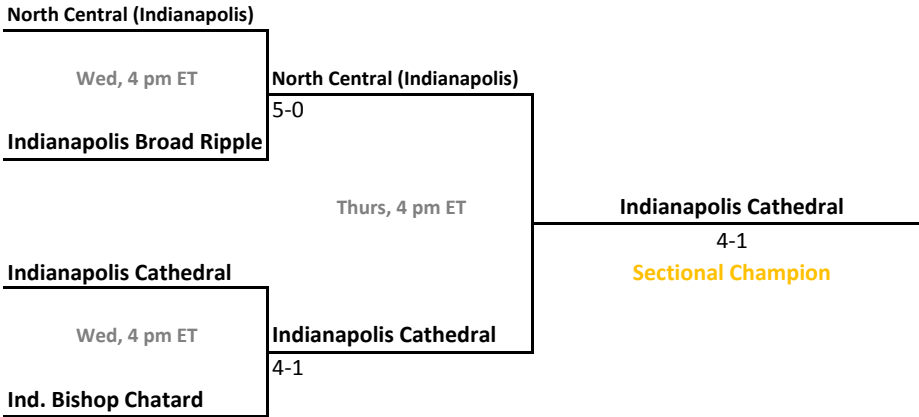

Sectional 45 | North Central (Indianapolis) (4 teams)