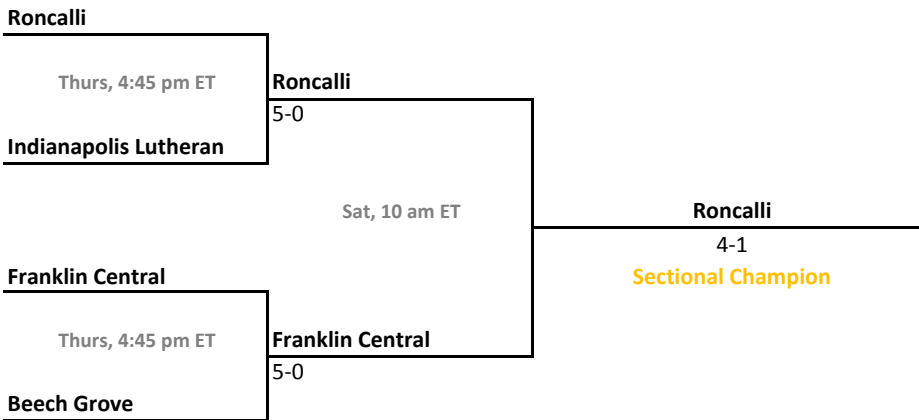

Sectional 24 | Franklin Central (5 teams)