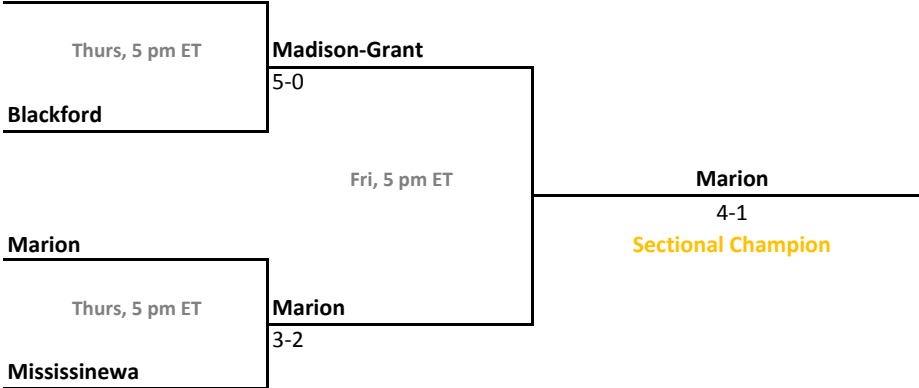

Sectional 34 | Lawrence North (5 teams)

2011-12 IHSAA Girls Tennis

38th Annual Team State Tournament Series

Sectionals
May 16-19, 2012

Sectional 35 | Lebanon (5 teams)

Sectional 36 | Logansport (5 teams)

2011-12 IHSAA Girls Tennis

38th Annual Team State Tournament Series

Sectionals
May 16-19, 2012

Sectional 37 | Loogootee (4 teams)

Loogootee

Sectional 38 | Marion (4 teams)

Madison-Grant

2011-12 IHSAA Girls Tennis

38th Annual Team State Tournament Series