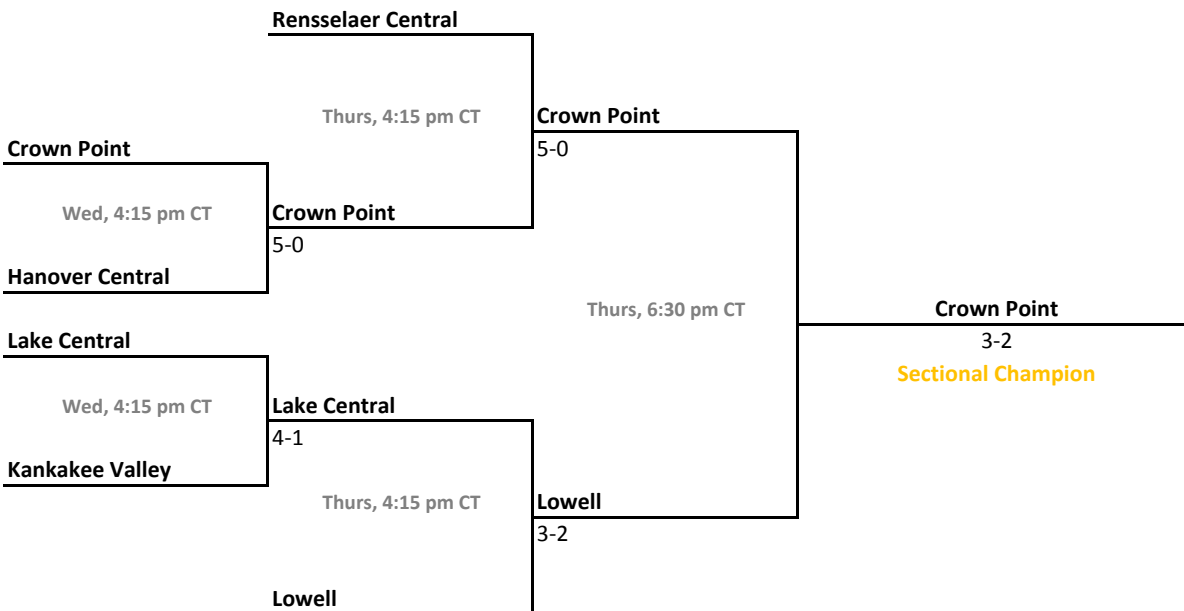

Sectionals
May 16-19, 2012

Sectional 11 | Columbus East (5 teams)

Sectional 12 | Connersville (4 teams)

2011-12 IHSAA Girls Tennis

38th Annual Team State Tournament Series

Sectionals
May 16-19, 2012

Sectional 13 | Crawfordsville (5 teams)

Sectional 14 | Crown Point (6 teams)

2011-12 IHSAA Girls Tennis

38th Annual Team State Tournament Series

Sectionals
May 16-19, 2012

Sectional 15 | Culver Academies (4 teams)

Culver Academies

Sectional 16 | Decatur Central (5 teams)