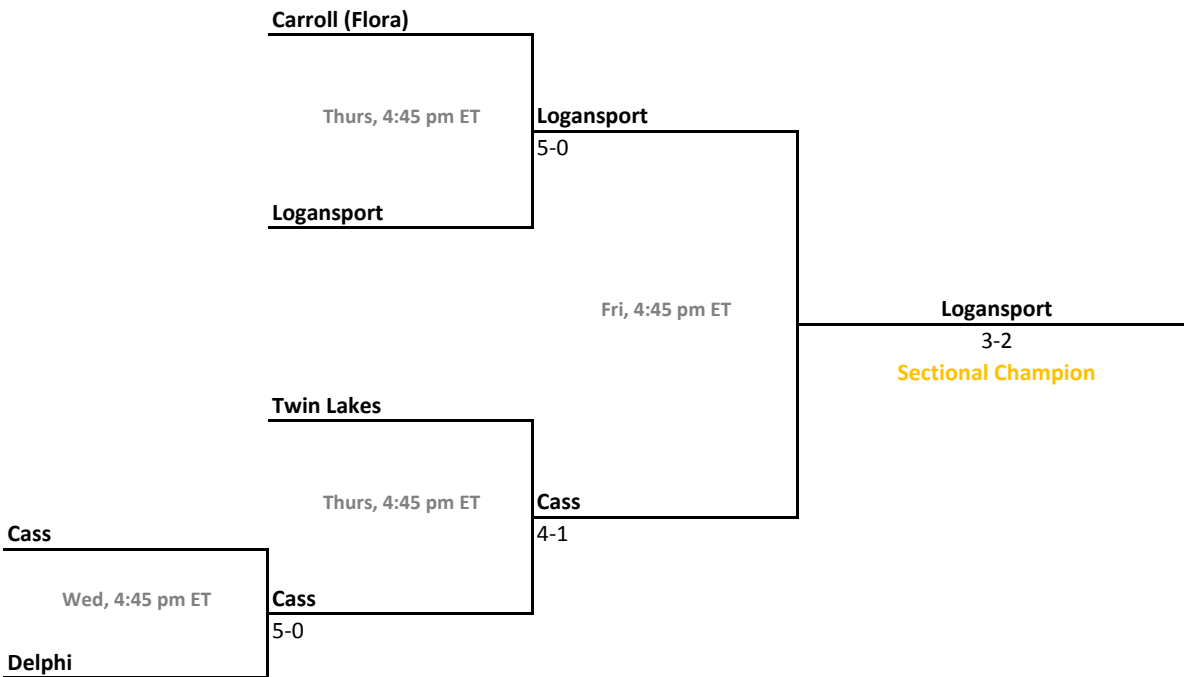

Sectional 34 | Lawrence North (5 teams)

2011-12 IHSAA Girls Tennis

38th Annual Team State Tournament Series

Sectionals
May 16-19, 2012

Sectional 35 | Lebanon (5 teams)

Sectional 36 | Logansport (5 teams)

2011-12 IHSAA Girls Tennis