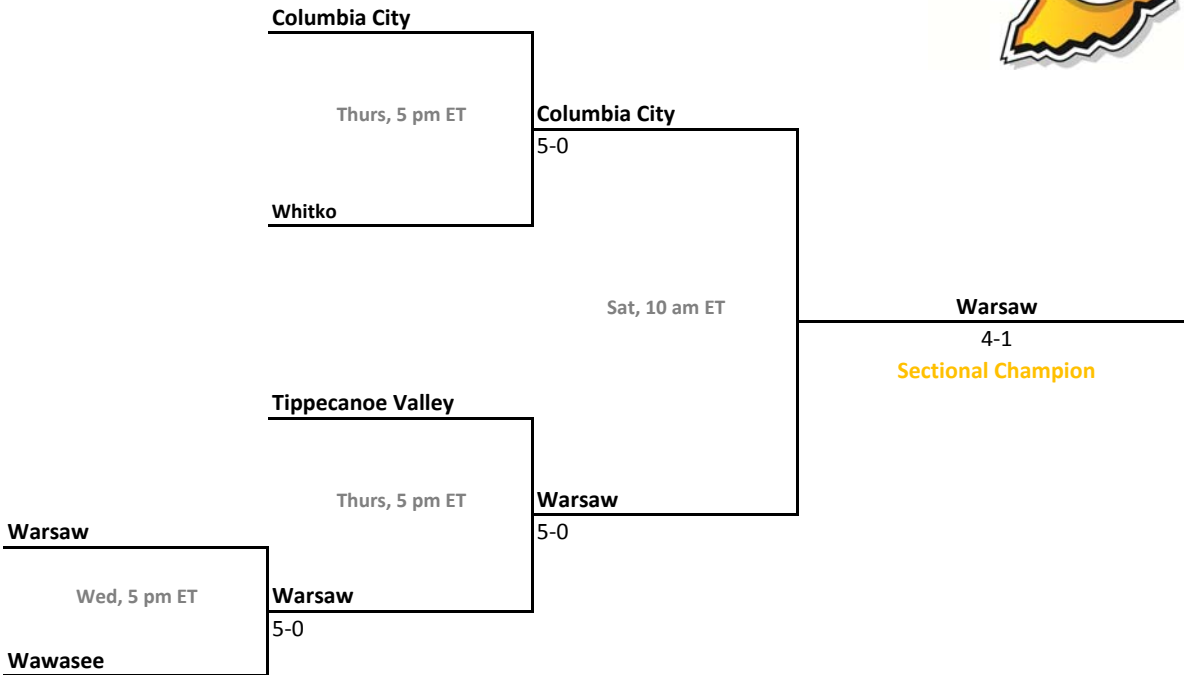

Sectional 63 | Warsaw (5 teams)