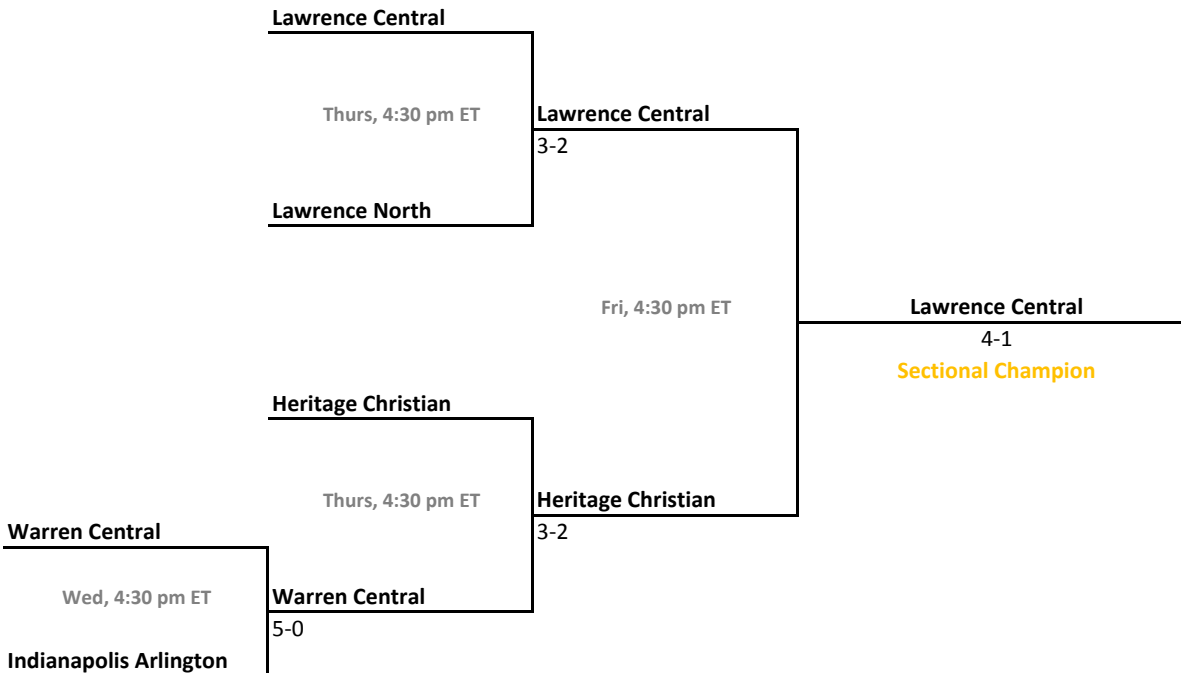

Sectional 34 | Lawrence North (5 teams)