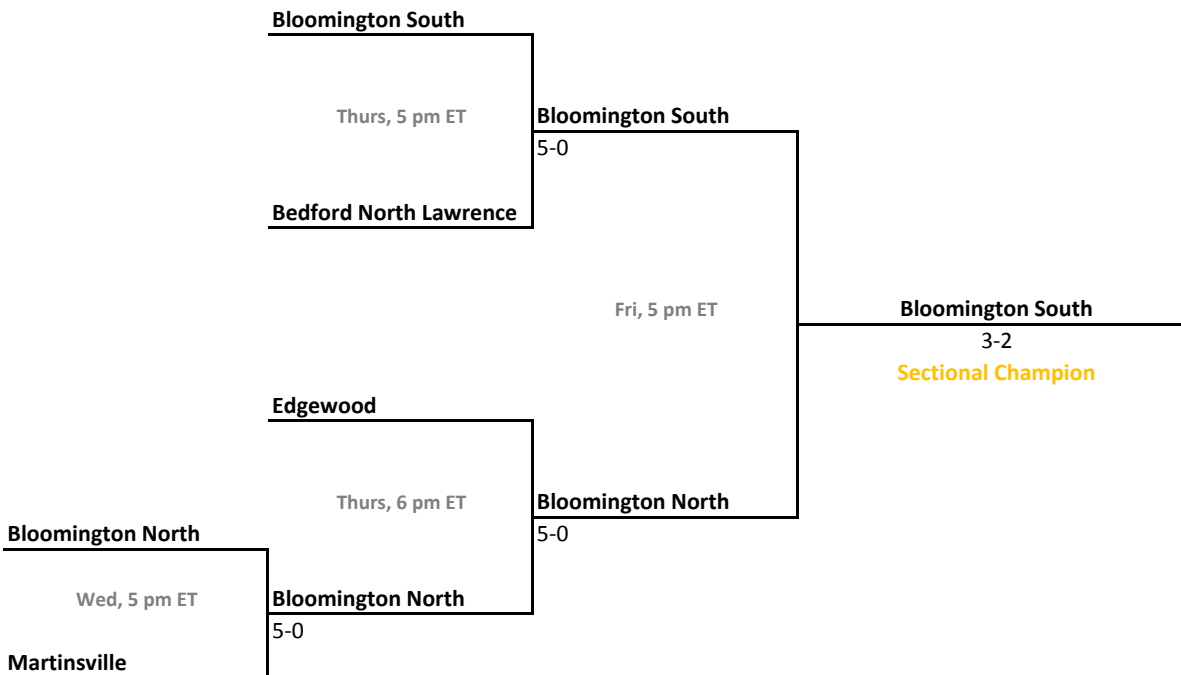

2011-12 IHSAA Girls Tennis

38th Annual Team State Tournament Series

Sectionals
May 16-19, 2012

Sectional 1 | Anderson (6 teams)

Sectional 2 | Angola (4 teams)

2011-12 IHSAA Girls Tennis

38th Annual Team State Tournament Series

Sectionals
May 16-19, 2012

Sectional 3 | Ben Davis (6 teams)

Sectional 4 | Bloomington South (5 teams)

2011-12 IHSAA Girls Tennis

38th Annual Team State Tournament Series

Sectionals
May 16-19, 2012

Sectional 5 | Boonville (5 teams)