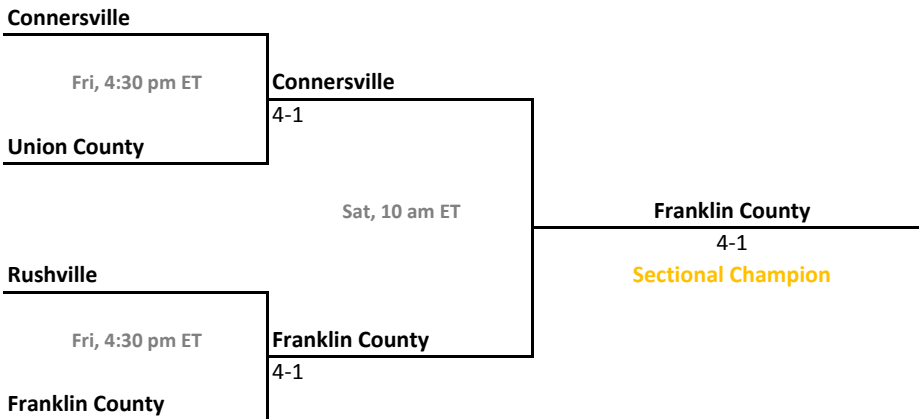

Sectional 12 | Connersville (4 teams)