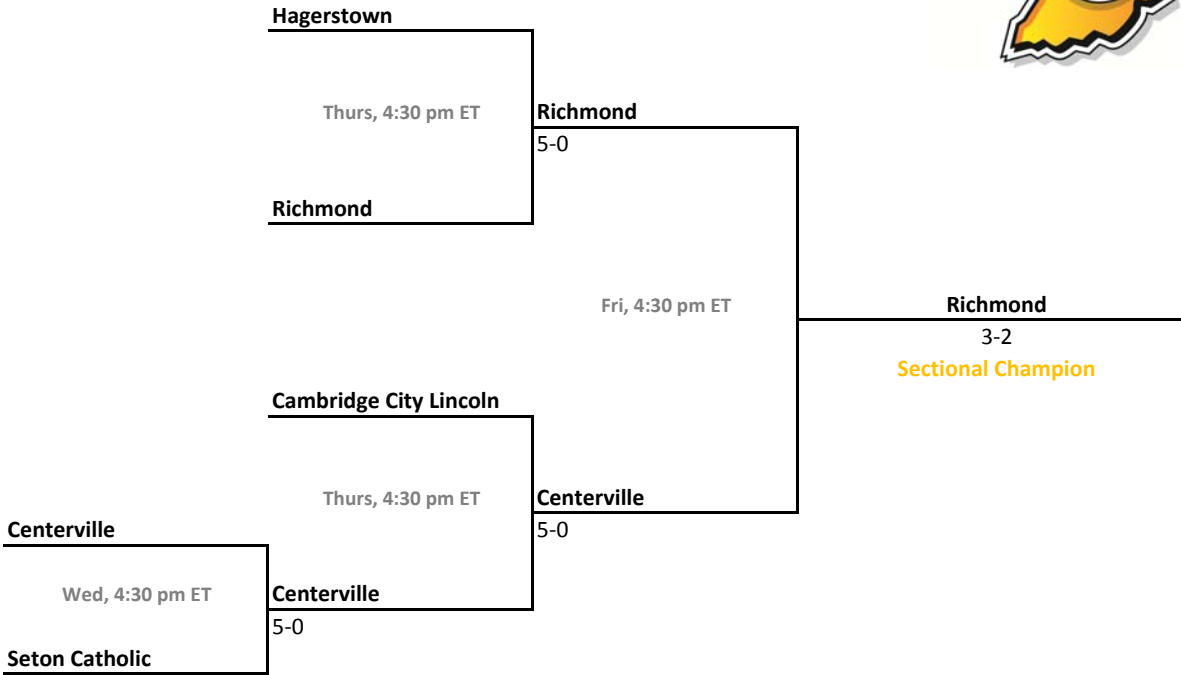

Sectional 55 | Richmond (5 teams)