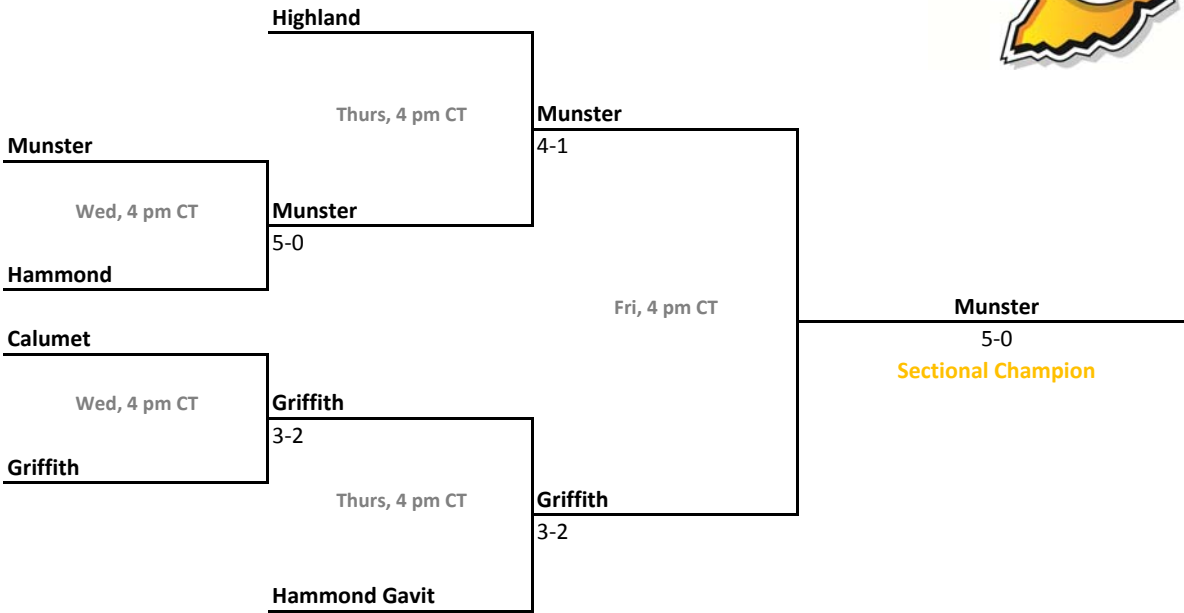

Sectional 41 | Munster (6 teams)