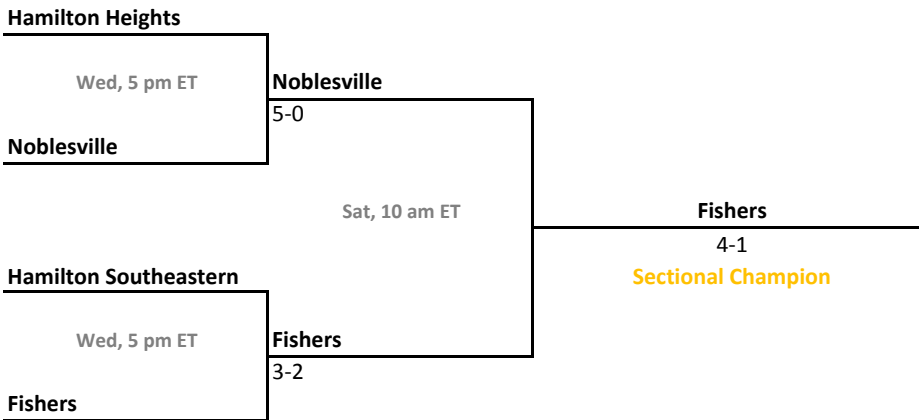

Sectional 41 | Munster (6 teams)

Sectional 42 | New Albany (4 teams)

2011-12 IHSAA Girls Tennis

38th Annual Team State Tournament Series

Sectionals
May 16-19, 2012

Sectional 43 | New Castle (5 teams)

Sectional 44 | Noblesville (4 teams)