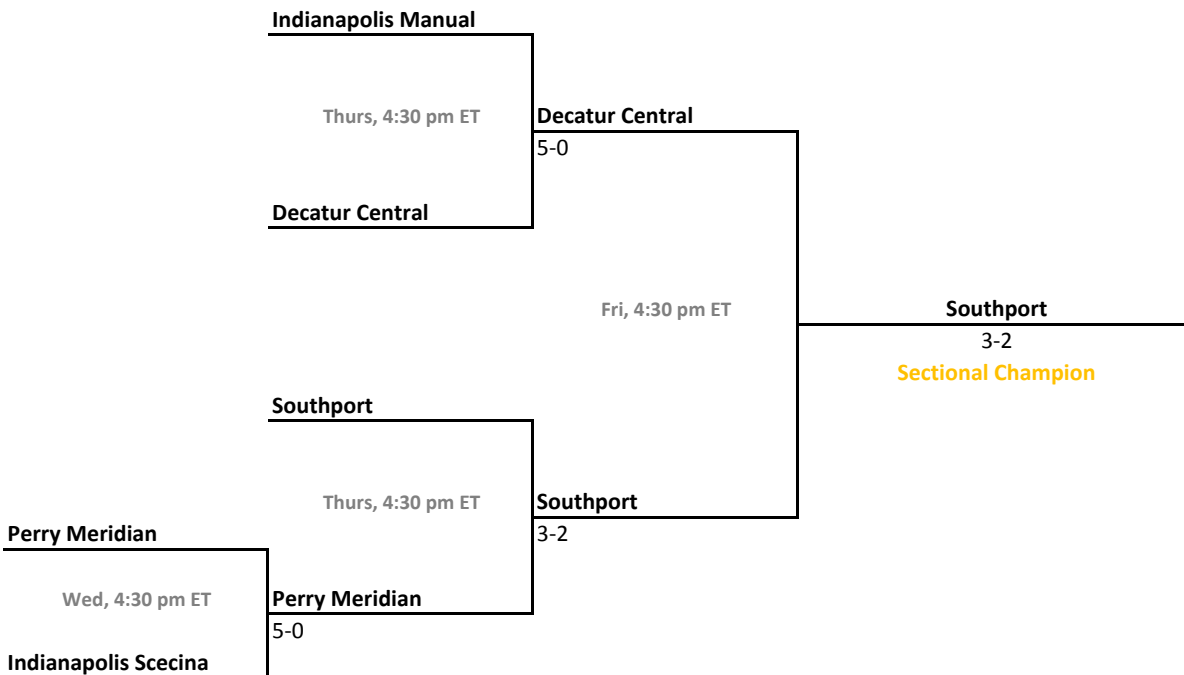

Sectional 14 | Crown Point (6 teams)

2011-12 IHSAA Girls Tennis

38th Annual Team State Tournament Series

Sectionals
May 16-19, 2012

Sectional 15 | Culver Academies (4 teams)

Culver Academies

Sectional 16 | Decatur Central (5 teams)