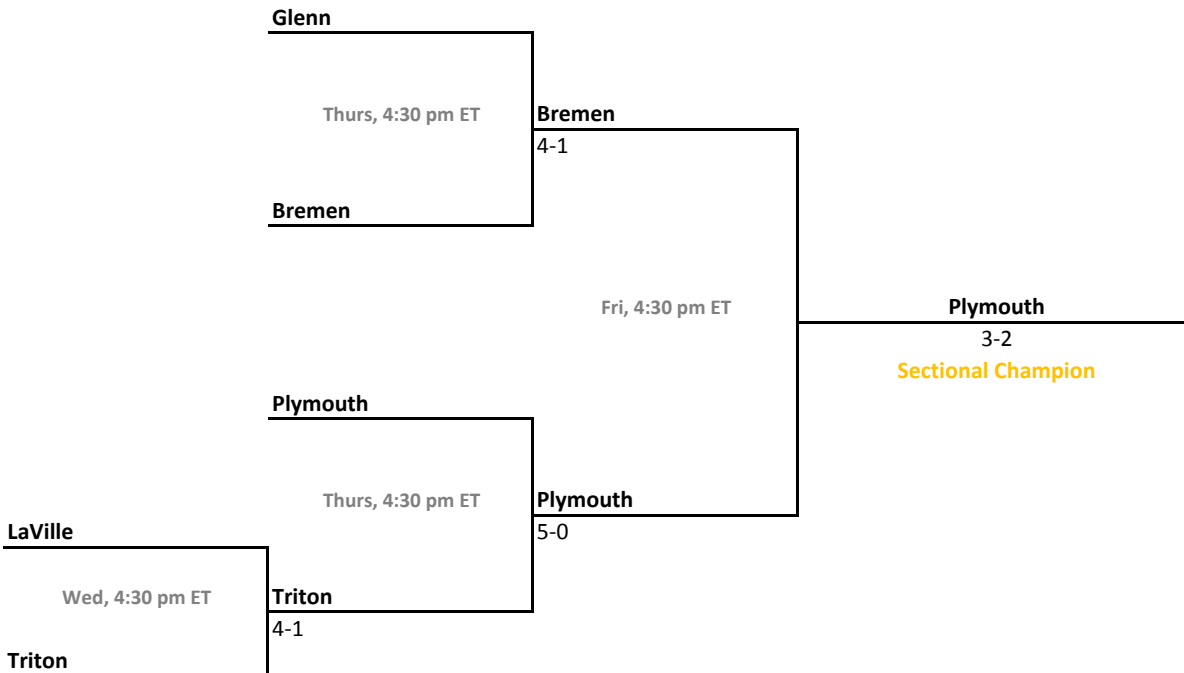

Sectional 6 | Bremen (5 teams)