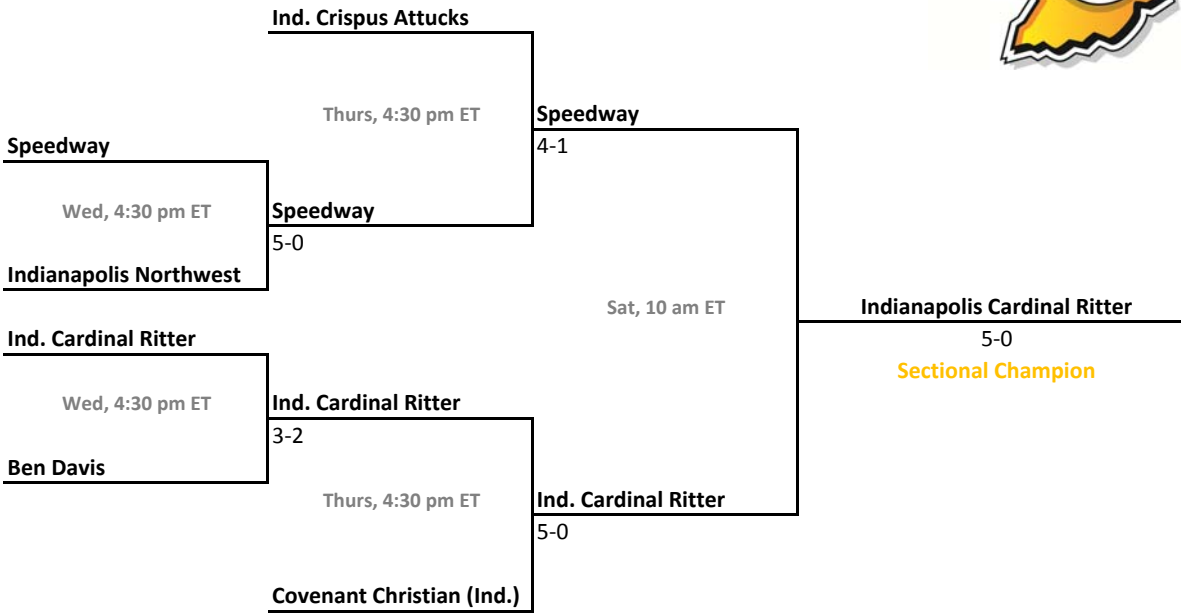

Sectional 3 | Ben Davis (6 teams)