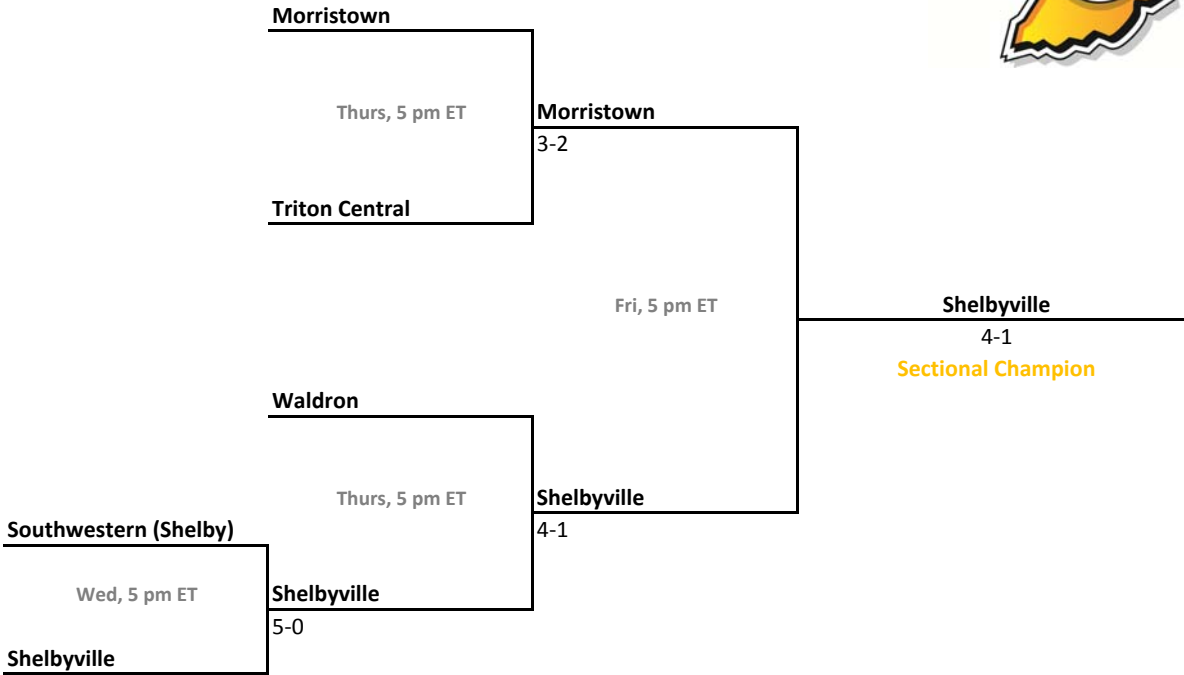

Sectional 57 | Shelbyville (5 teams)