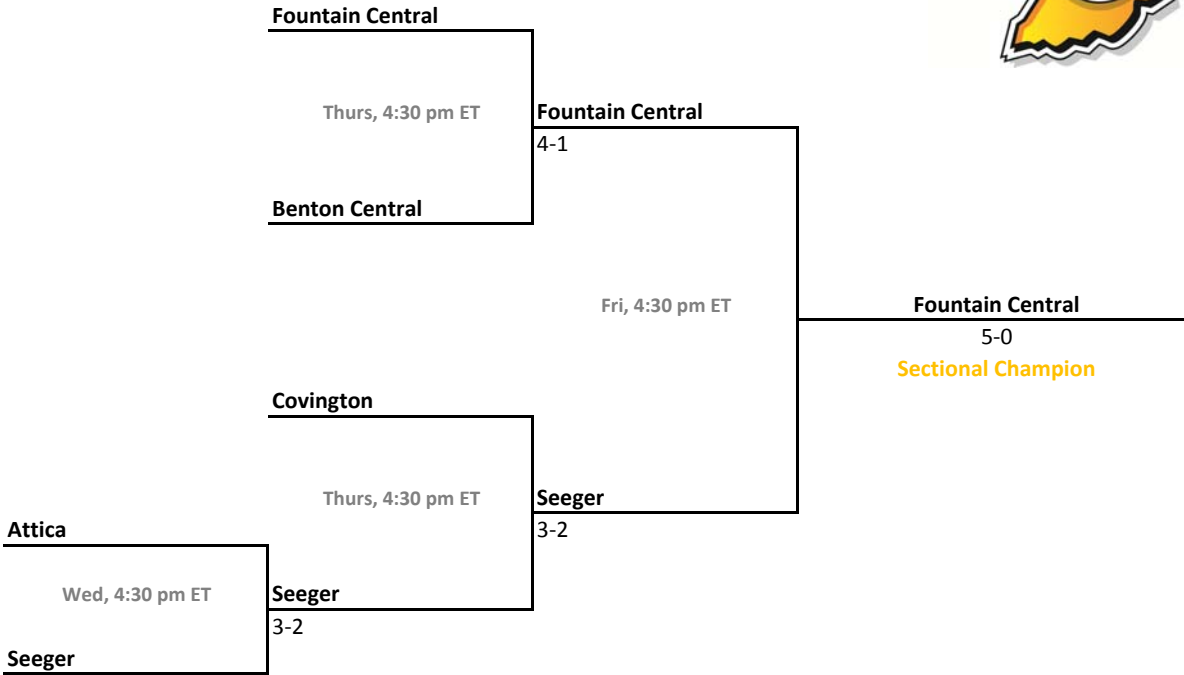

Sectional 23 | Fountain Central (5 teams)