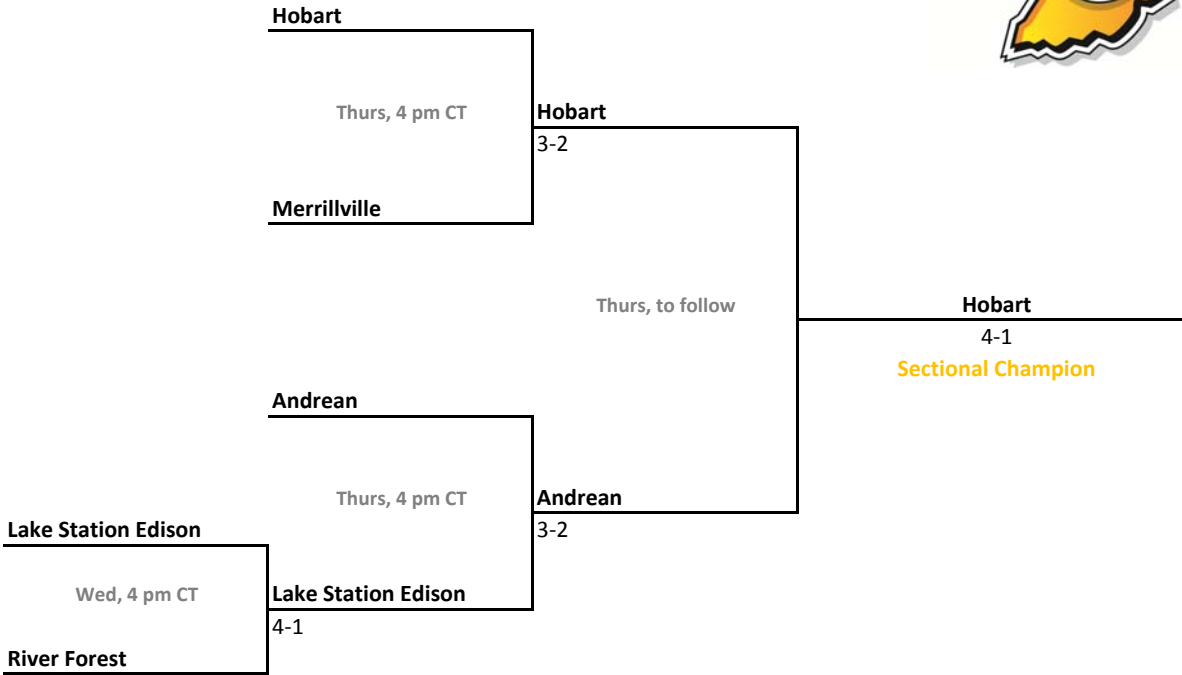

Sectional 25 | Goshen (5 teams)

Sectional 26 | Greensburg (5 teams)

2011-12 IHSAA Girls Tennis

38th Annual Team State Tournament Series

Sectionals
May 16-19, 2012

Sectional 27 | Hobart (5 teams)

Sectional 28 | Homestead (4 teams)