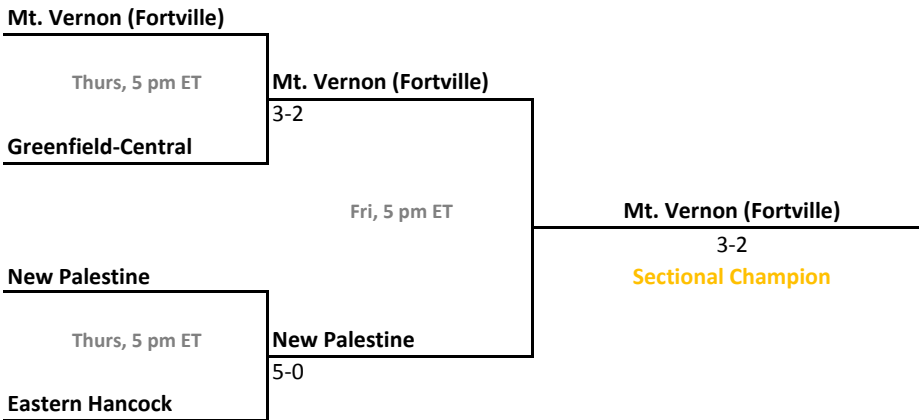

Sectional 40 | Mt. Vernon (Fortville) (4 teams)