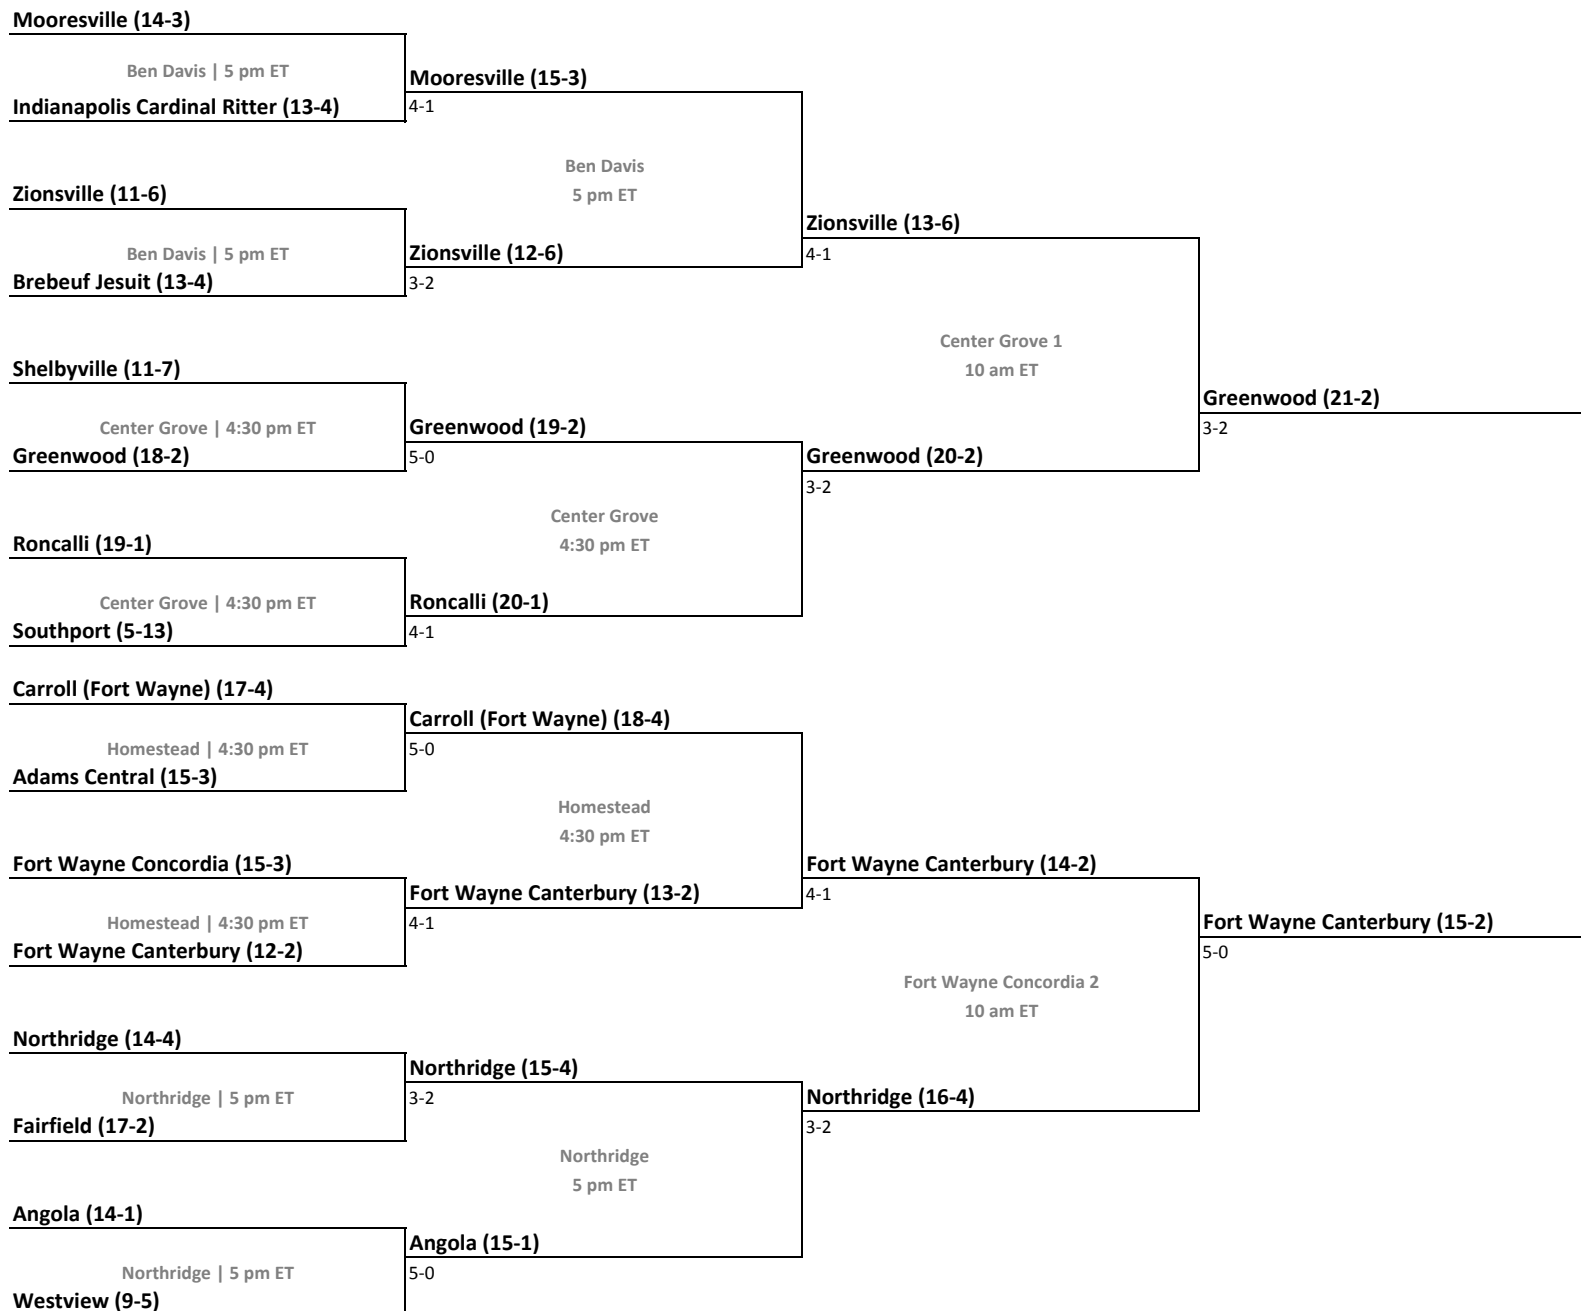

2011-12 IHSAA Girls Tennis

38th Annual Team State Tournament Series

Regionals May 22-23, 2012

Semi-States May 26, 2012

Regionals: Free.
Semi-States: \$5 per person.

2011-12 IHSAA Girls Tennis

38th Annual Team State Tournament Series

Regionals May 22-23, 2012

Semi-States May 26, 2012

Regionals: Free.
Semi-States: \$5 per person.