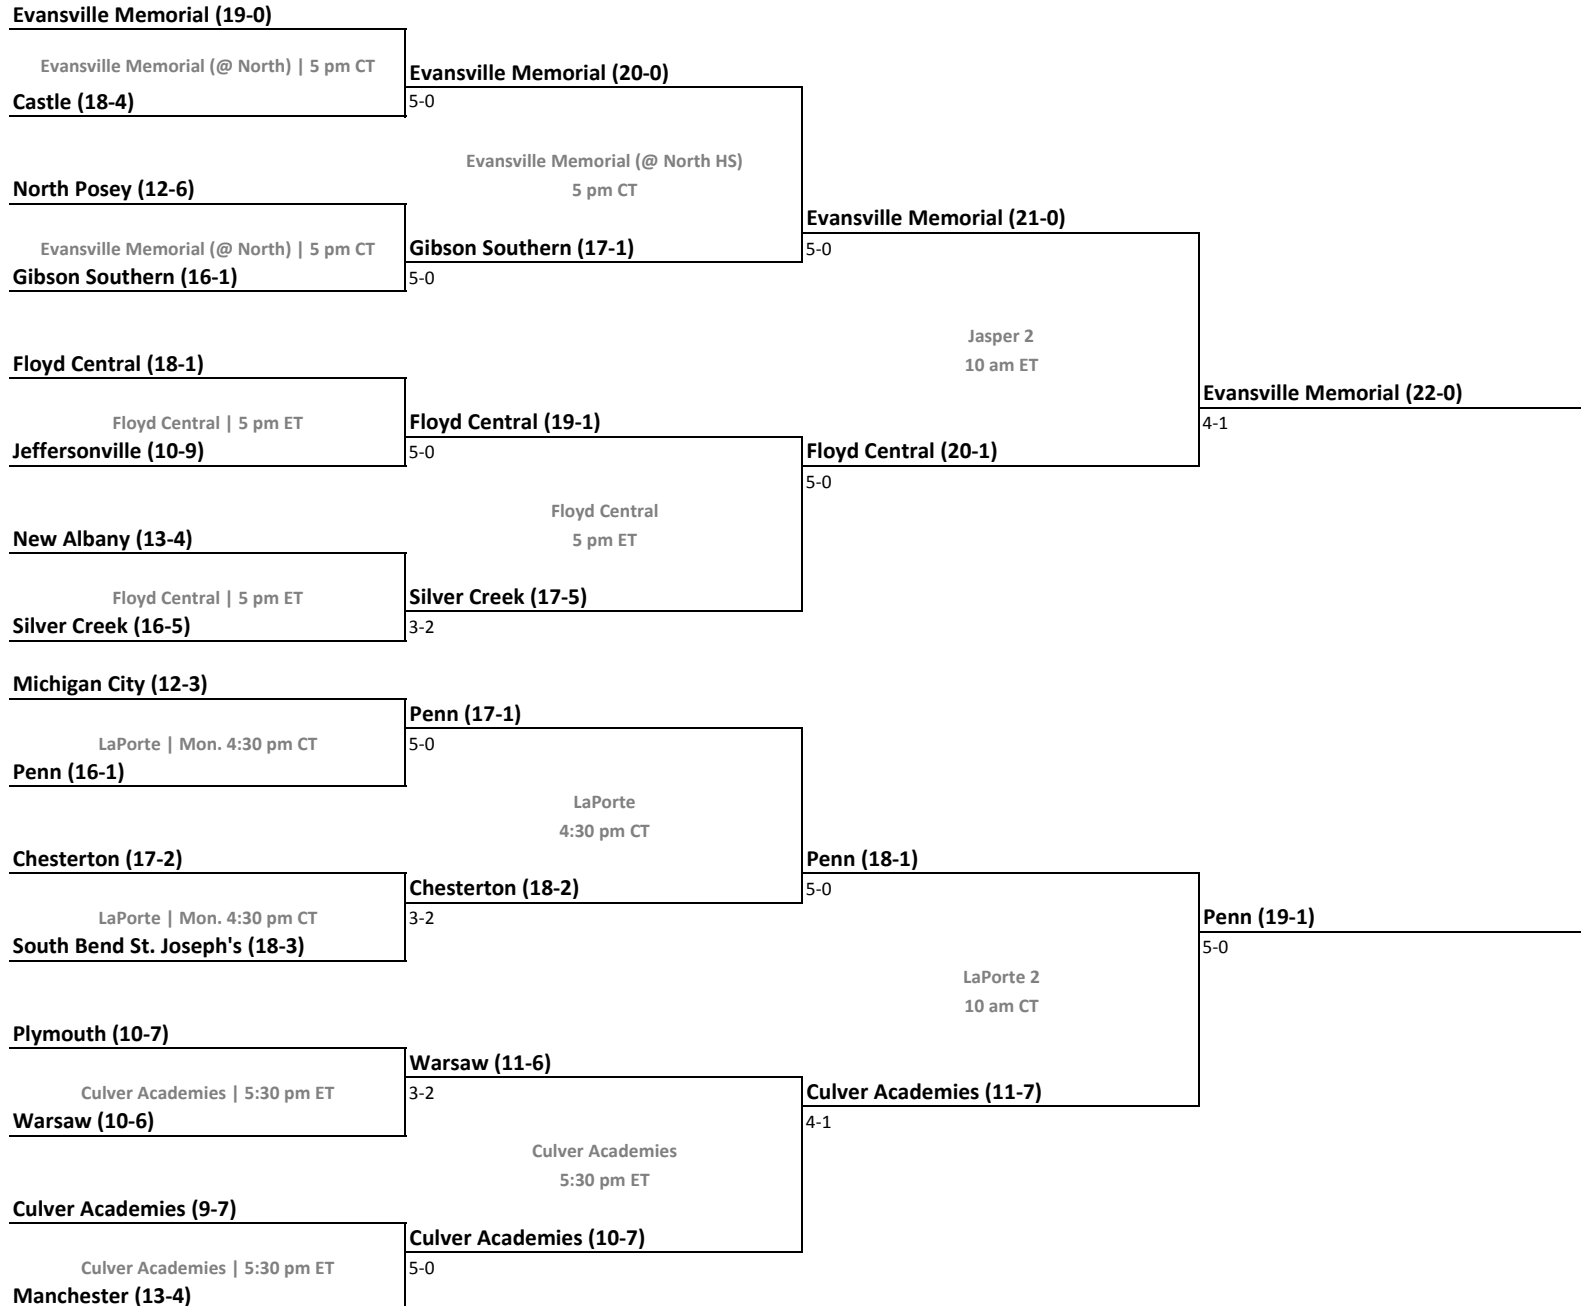

2011-12 IHSAA Girls Tennis

38th Annual Team State Tournament Series

Regionals May 22-23, 2012

Semi-States May 26, 2012

Regionals: Free.
Semi-States: \$5 per person.

2011-12 IHSAA Girls Tennis

38th Annual Team State Tournament Series

Regionals May 22-23, 2012

Semi-States May 26, 2012

Regionals: Free.
Semi-States: \$5 per person.