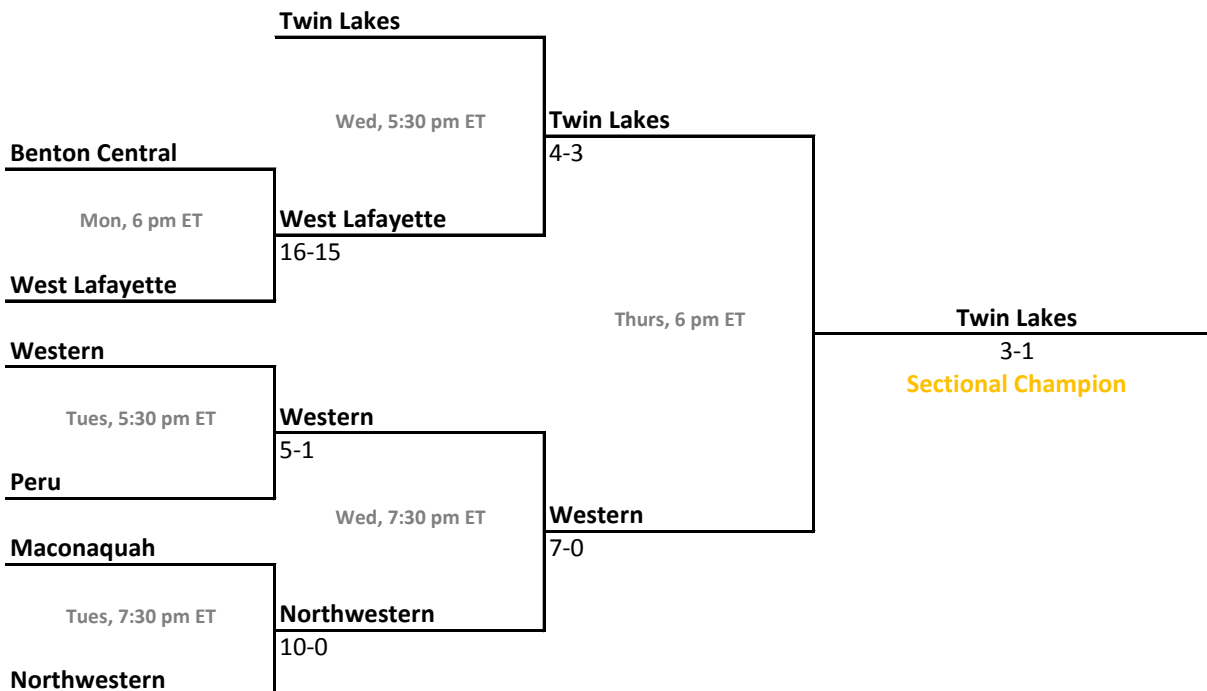

2011-12 IHSAA Class 3A Softball

28th Annual State Tournament Series

Sectionals
May 21-26, 2012

Class 3A, Sectional 17 | Hammond Gavit (5 teams)

Class 3A, Sectional 18 | Kankakee Valley (6 teams)

Sectionals: \$5 per session; \$8 season.

2011-12 IHSAA Class 3A Softball

28th Annual State Tournament Series

Sectionals
May 21-26, 2012

Class 3A, Sectional 19 | South Bend St. Joseph's (7 teams)

Class 3A, Sectional 20 | Twin Lakes (7 teams)

Sectionals: \$5 per session; \$8 season.

2011-12 IHSAA Class 3A Softball

28th Annual State Tournament Series

Sectionals
May 21-26, 2012

Class 3A, Sectional 21 | Fairfield (6 teams)

Lakeland

Mon, 5 pm ET
Tippecanoe Valley

Lakeland
 10-0 (5 inn.)
 Tues, 5 pm ET

Fairfield
 Mon, to follow
West Noble

Fairfield
 9-7
 Tues, to follow
NorthWood

Lakeland
 3-0 (9 inn.)
 Thurs, 7 pm ET

Wawasee
 7-0

Lakeland
 2-0
Sectional Champion

Class 3A, Sectional 22 | Leo (6 teams)

Angola