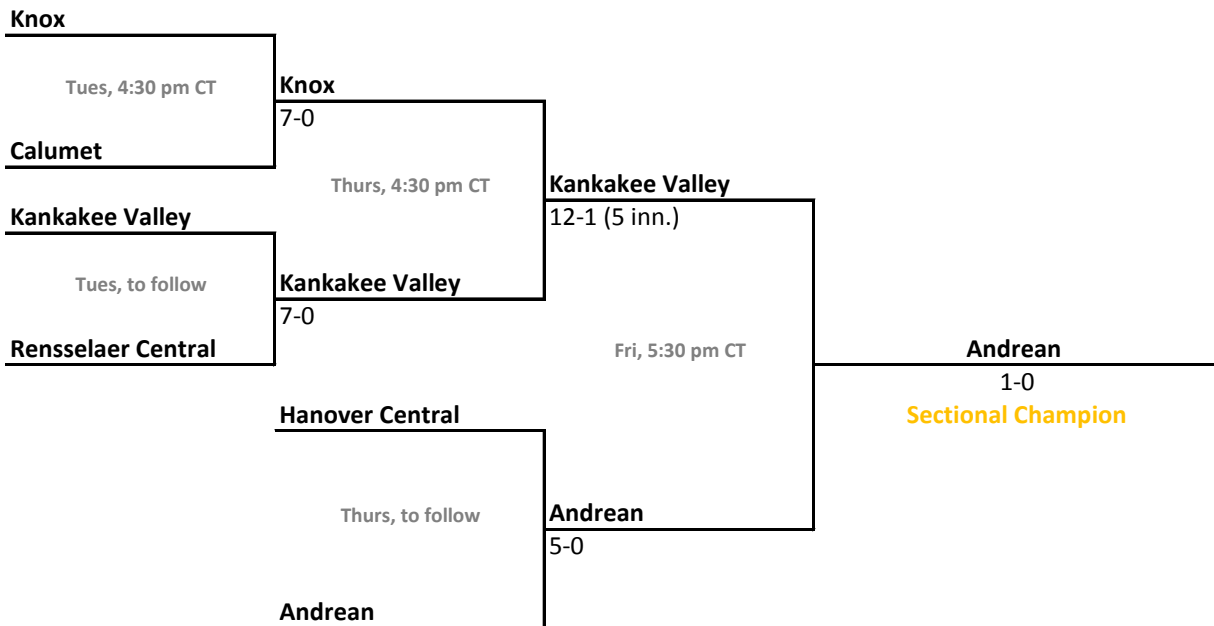

2011-12 IHSAA Class 3A Softball

28th Annual State Tournament Series

Sectionals
May 21-26, 2012

Class 3A, Sectional 17 | Hammond Gavit (5 teams)

Class 3A, Sectional 18 | Kankakee Valley (6 teams)

Sectionals: \$5 per session; \$8 season.

2011-12 IHSAA Class 3A Softball

28th Annual State Tournament Series

Sectionals
May 21-26, 2012

Class 3A, Sectional 19 | South Bend St. Joseph's (7 teams)

Class 3A, Sectional 20 | Twin Lakes (7 teams)

Sectionals: \$5 per session; \$8 season.

2011-12 IHSAA Class 3A Softball

28th Annual State Tournament Series

Sectionals
May 21-26, 2012

Class 3A, Sectional 21 | Fairfield (6 teams)

Lakeland

Mon, 5 pm ET
Tippecanoe Valley

Lakeland
 10-0 (5 inn.)
 Tues, 5 pm ET

Fairfield
 Mon, to follow
West Noble

Fairfield
 9-7
 Tues, to follow
NorthWood

Lakeland
 3-0 (9 inn.)
 Thurs, 7 pm ET

Wawasee
 7-0

Lakeland
 2-0
Sectional Champion

Class 3A, Sectional 22 | Leo (6 teams)

Angola