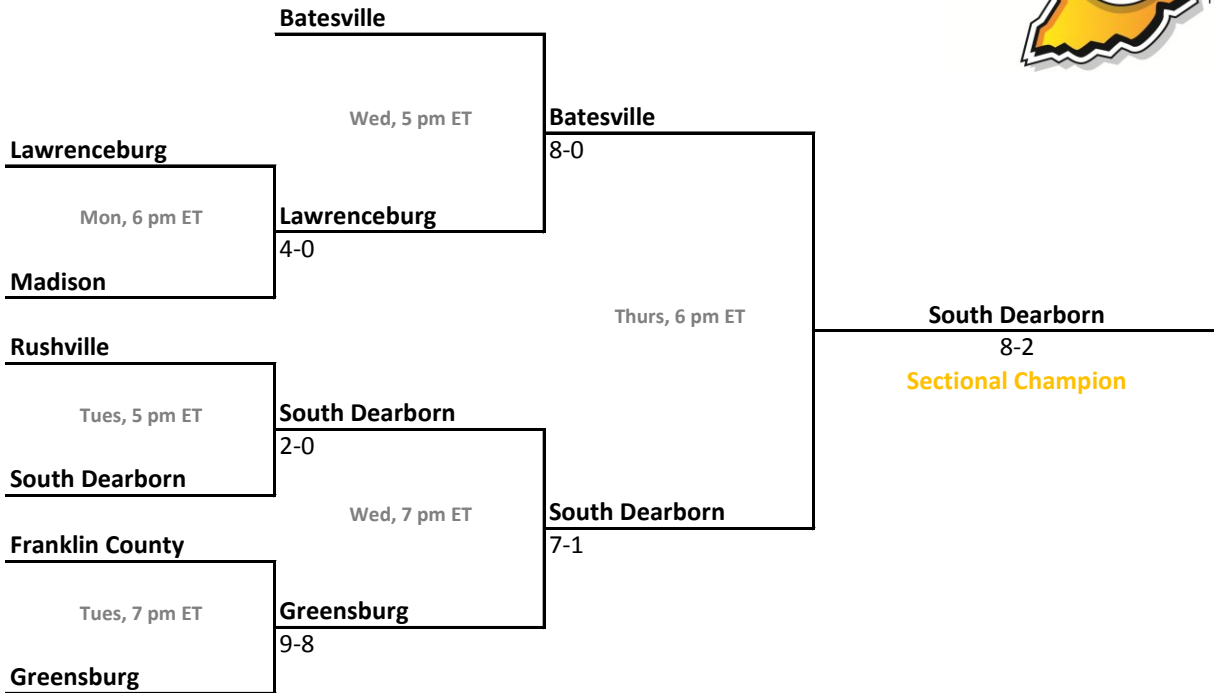

	Thurs, 6 pm ET
Edgewood 5-2	Edgewood 5-2 Sectional Champion

Sectionals: \$5 per session; \$8 season.

2011-12 IHSAA Class 3A Softball

28th Annual State Tournament Series

Sectionals
May 21-26, 2012

Class 3A, Sectional 29 | Batesville (7 teams)