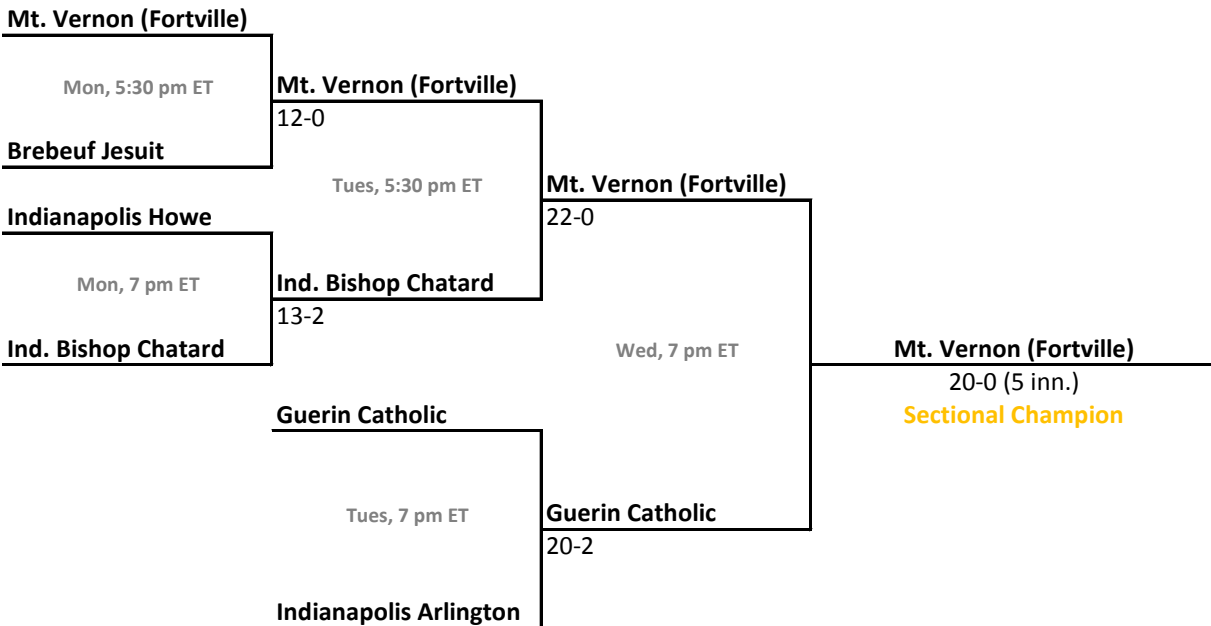

Class 3A, Sectional 26 | Mt. Vernon (Fortville) (6 teams)

Sectionals: $5 per session; $8 season.