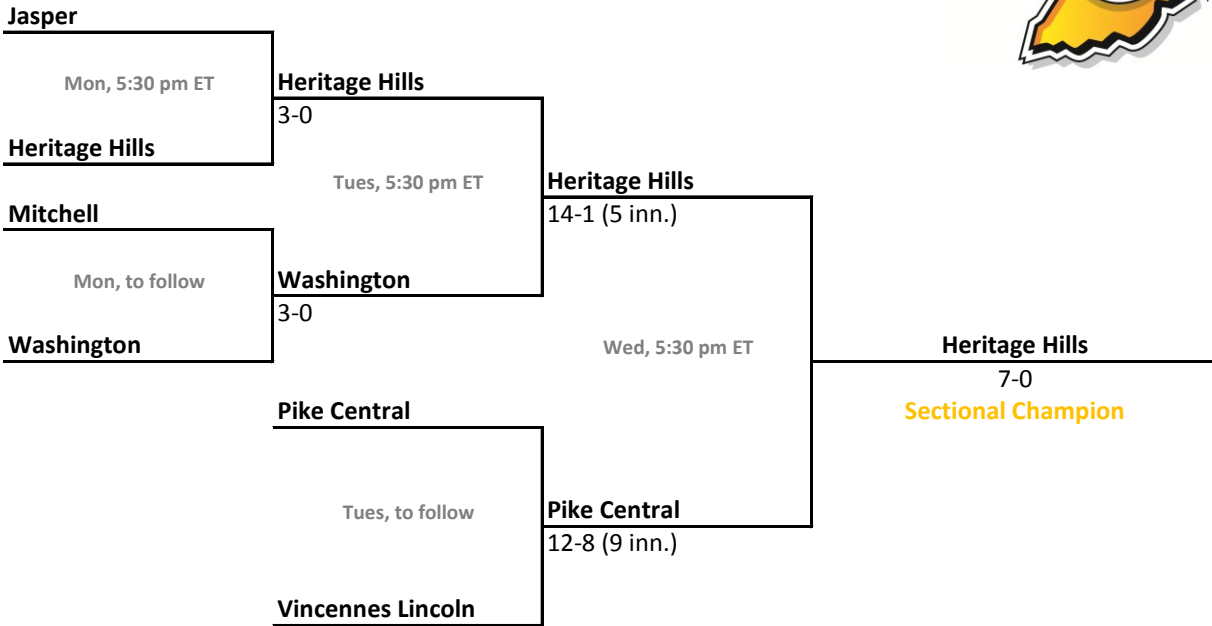

Class 3A, Sectional 30 | North Harrison (7 teams)

Sectionals: \$5 per session; \$8 season.

2011-12 IHSAA Class 3A Softball

28th Annual State Tournament Series

Sectionals
May 21-26, 2012

Class 3A, Sectional 31 | Washington (6 teams)