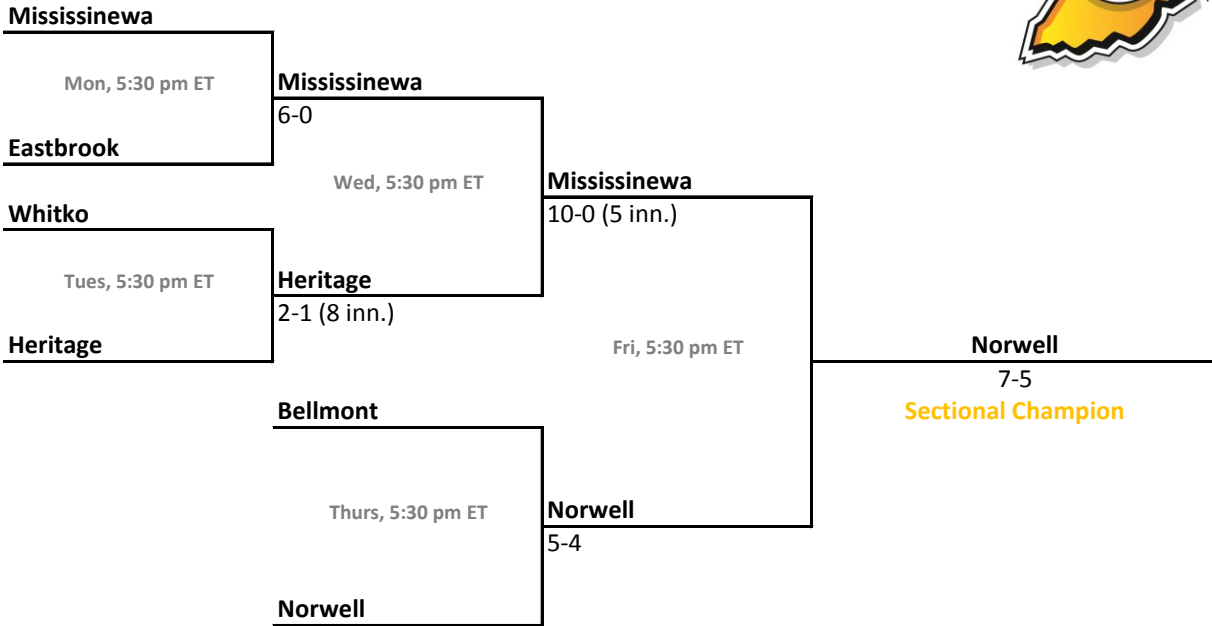

Class 3A, Sectional 23 | Norwell (6 teams)