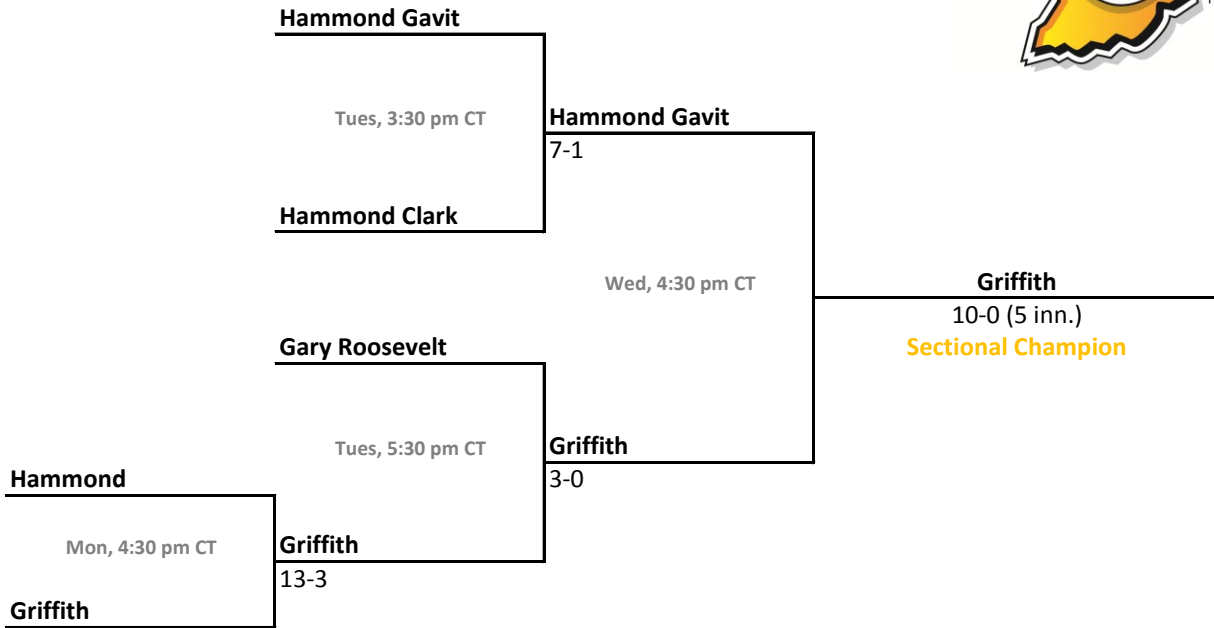

Class 3A, Sectional 17 | Hammond Gavit (5 teams)