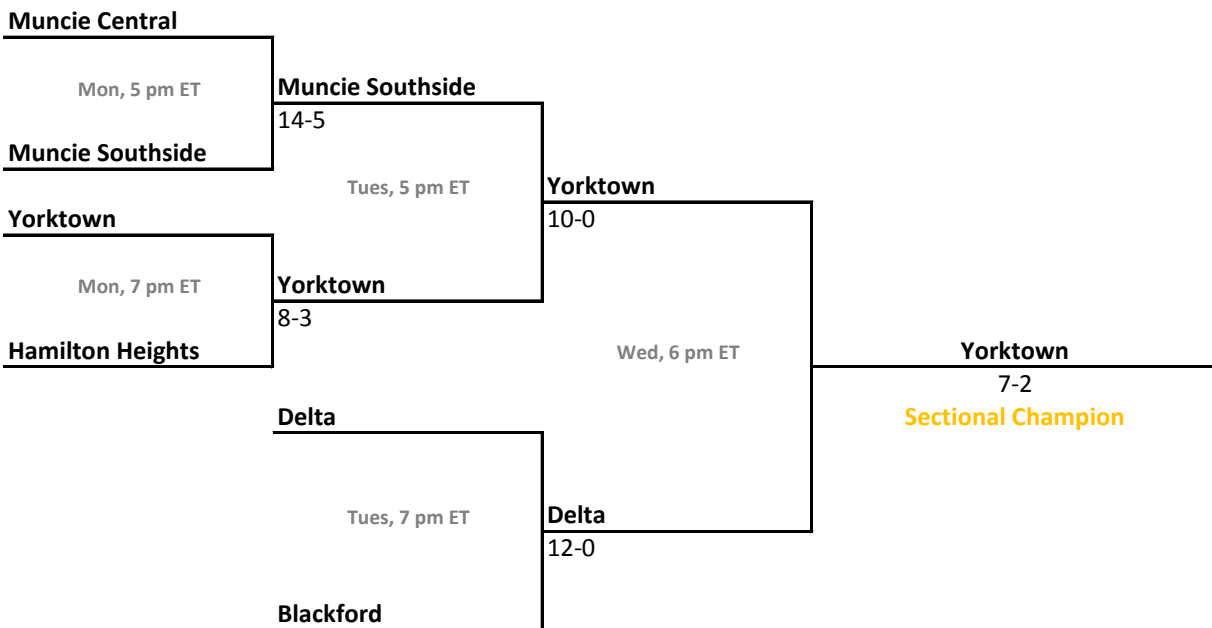

2011-12 IHSAA Class 3A Softball

28th Annual State Tournament Series

Sectionals
May 21-26, 2012

Class 3A, Sectional 23 | Norwell (6 teams)

Class 3A, Sectional 24 | Blackford (6 teams)

Sectionals: \$5 per session; \$8 season.