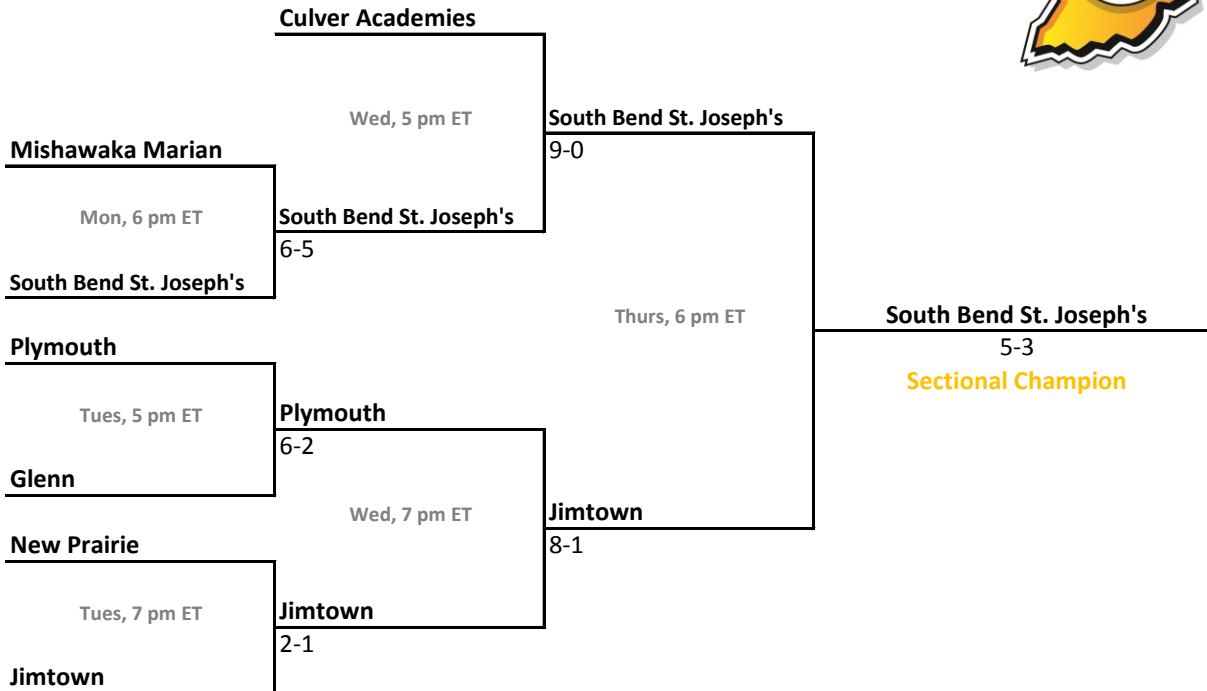

2011-12 IHSAA Class 3A Softball

28th Annual State Tournament Series

Sectionals
May 21-26, 2012

Class 3A, Sectional 17 | Hammond Gavit (5 teams)

Class 3A, Sectional 18 | Kankakee Valley (6 teams)

Sectionals: \$5 per session; \$8 season.

2011-12 IHSAA Class 3A Softball

28th Annual State Tournament Series

Sectionals
May 21-26, 2012

Class 3A, Sectional 19 | South Bend St. Joseph's (7 teams)

Class 3A, Sectional 20 | Twin Lakes (7 teams)

Sectionals: \$5 per session; \$8 season.

2011-12 IHSAA Class 3A Softball

28th Annual State Tournament Series

Sectionals
May 21-26, 2012

Class 3A, Sectional 21 | Fairfield (6 teams)

Lakeland

Mon, 5 pm ET
Tippecanoe Valley

Lakeland
 10-0 (5 inn.)
 Tues, 5 pm ET