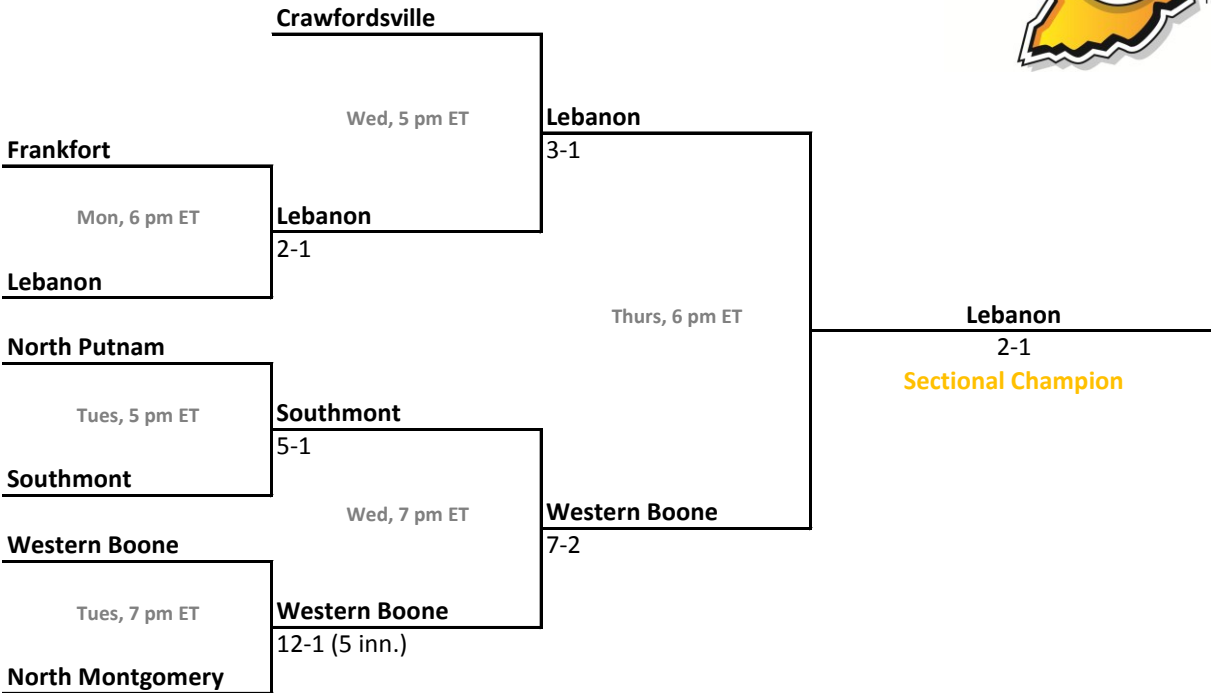

Class 3A, Sectional 25 | Crawfordsville (7 teams)