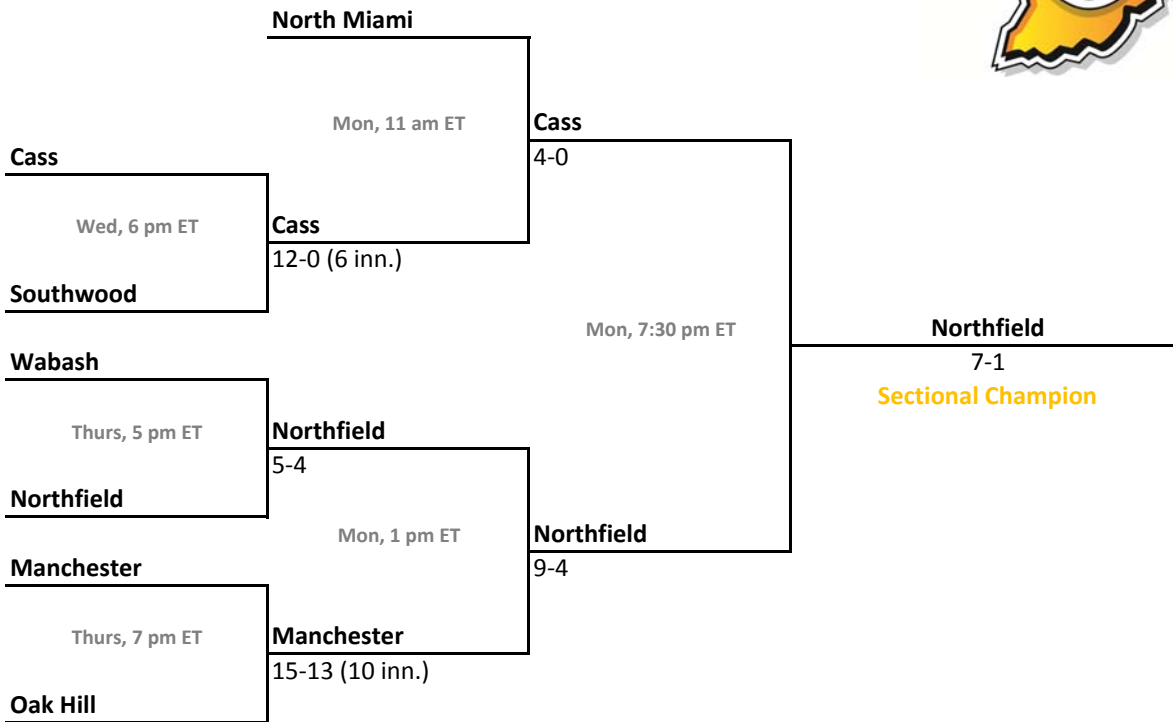

Class 2A, Sectional 37 | Wabash (7 teams)