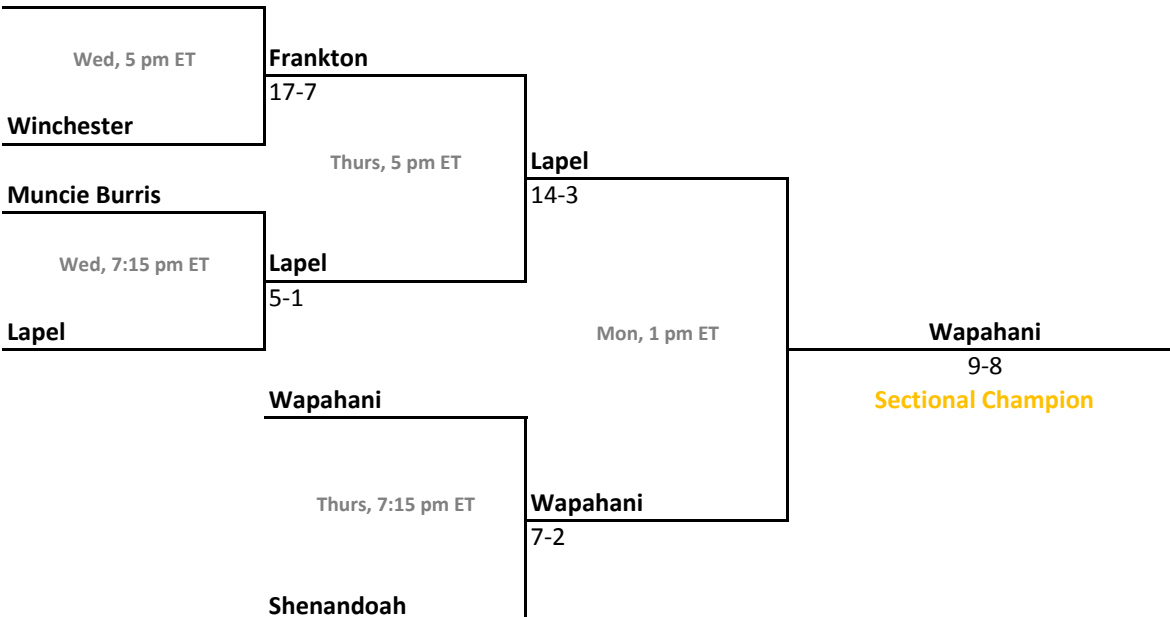

46th Annual State Tournament Series

Sectionals
May 23-28, 2012

Class 2A, Sectional 39 | Eastern (Greentown) (6 teams)

Madison-Grant

Class 2A, Sectional 40 | Frankton (6 teams)

Frankton

2011-12 IHSAA Class 2A Baseball