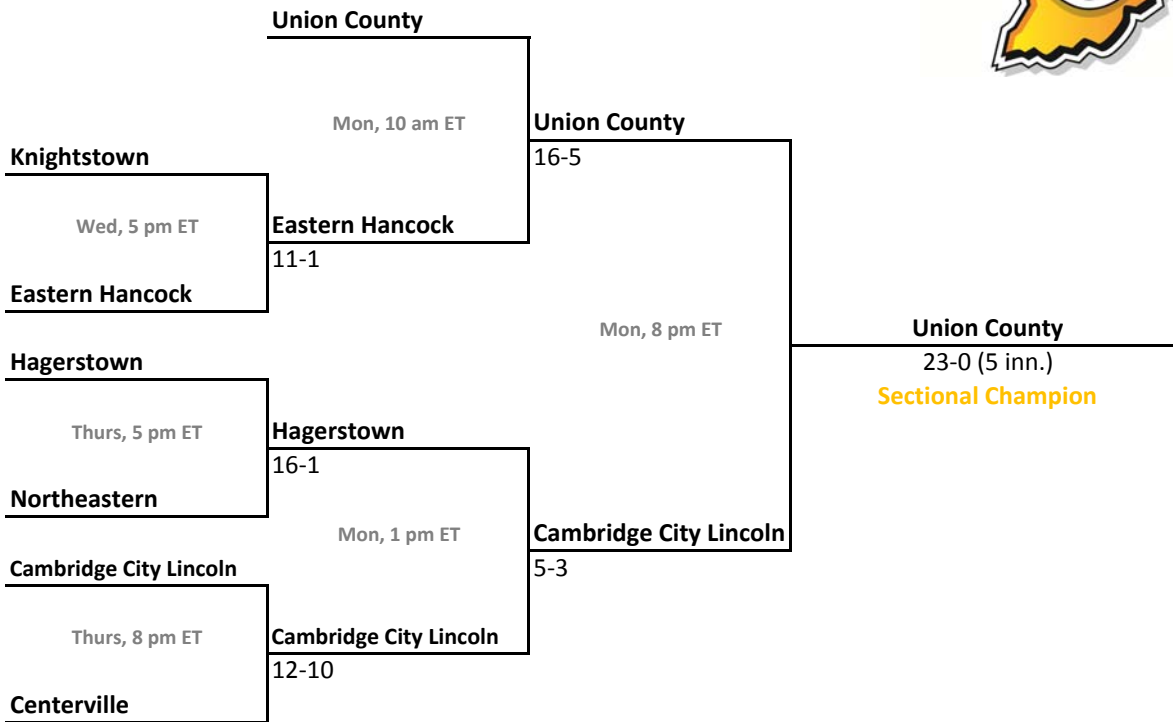

Class 2A, Sectional 41 | Centerville (7 teams)