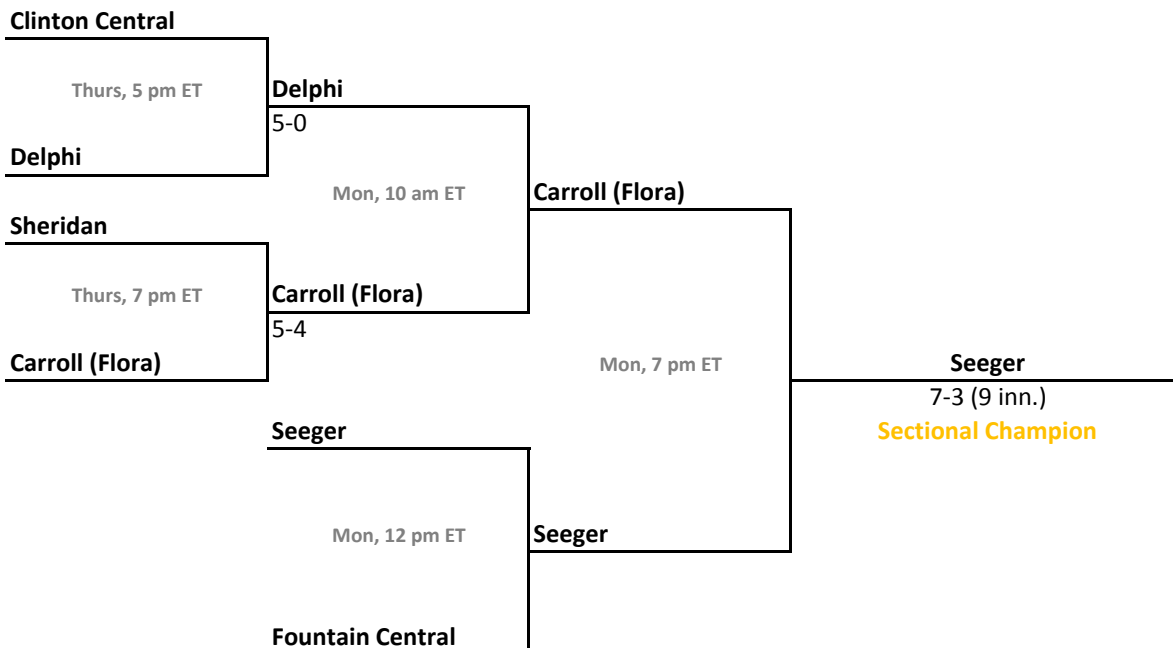

Class 2A, Sectional 38 | Delphi (6 teams)