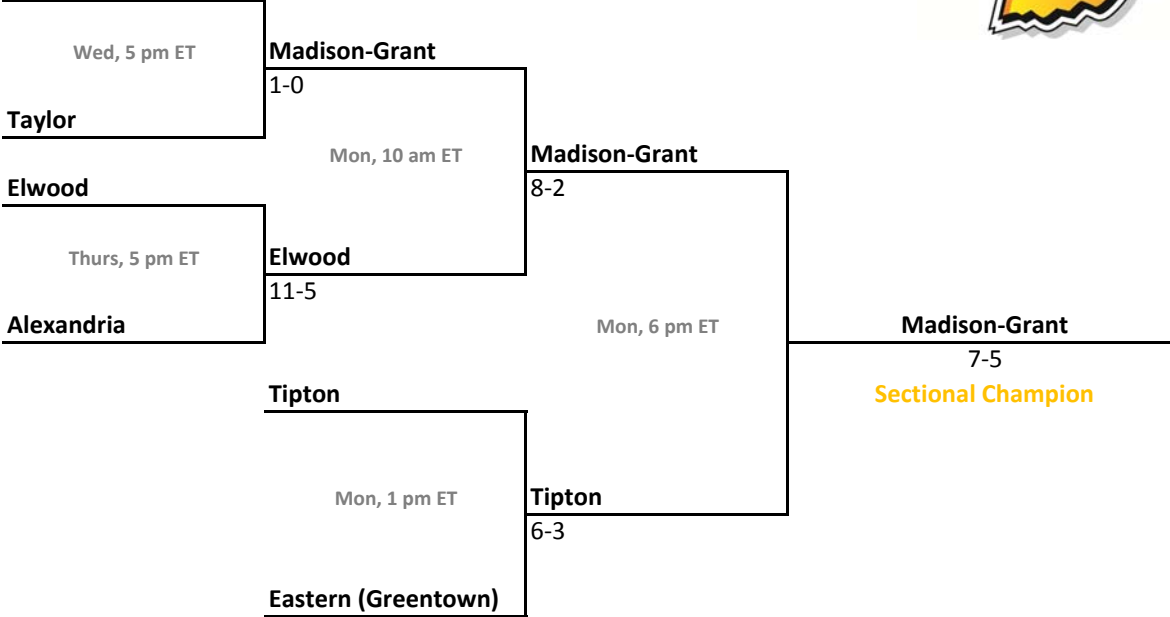

Class 2A, Sectional 39 | Eastern (Greentown) (6 teams)

Madison-Grant