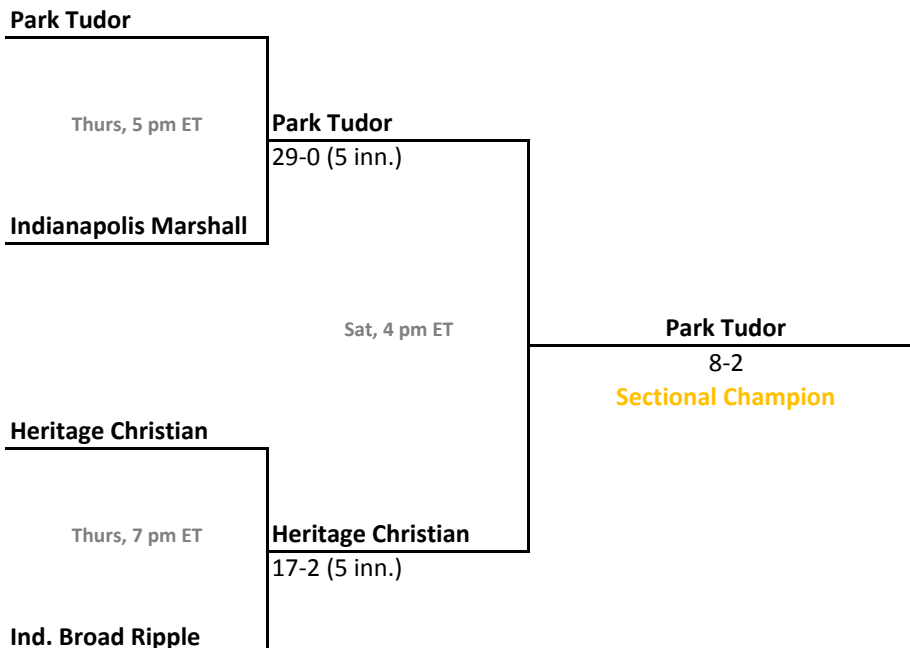

46th Annual State Tournament Series

Sectionals
May 23-28, 2012

Class 2A, Sectional 41 | Centerville (7 teams)

Class 2A, Sectional 42 | Park Tudor (4 teams)

2011-12 IHSAA Class 2A Baseball

46th Annual State Tournament Series