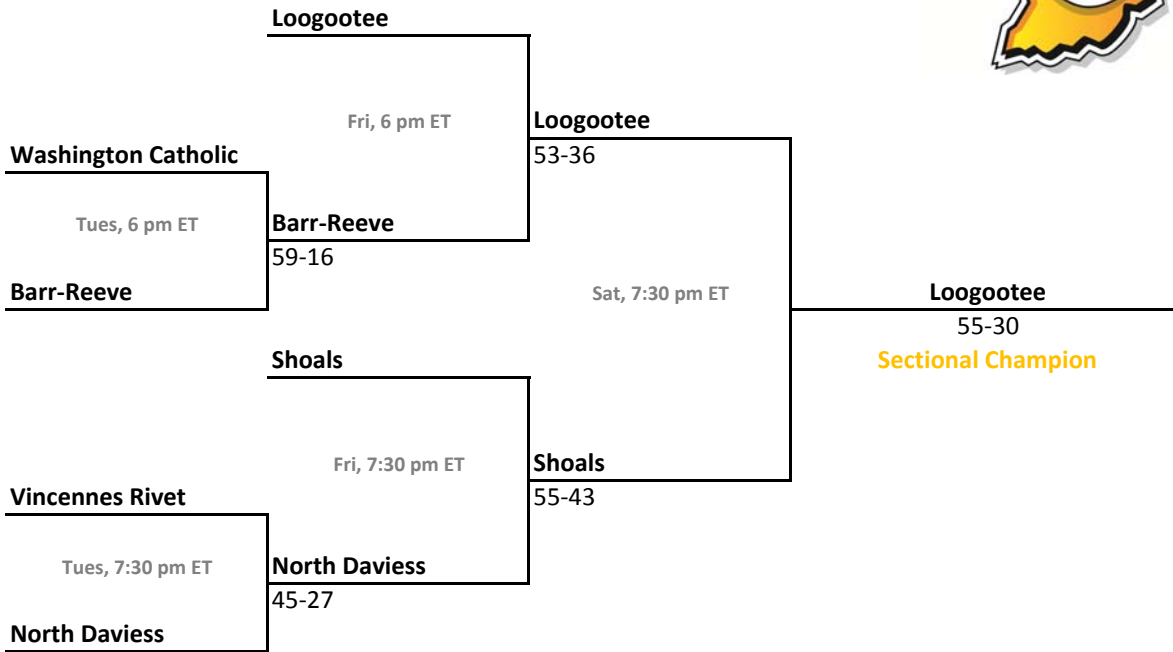

Class A, Sectional 63 | North Daviess (6 teams)