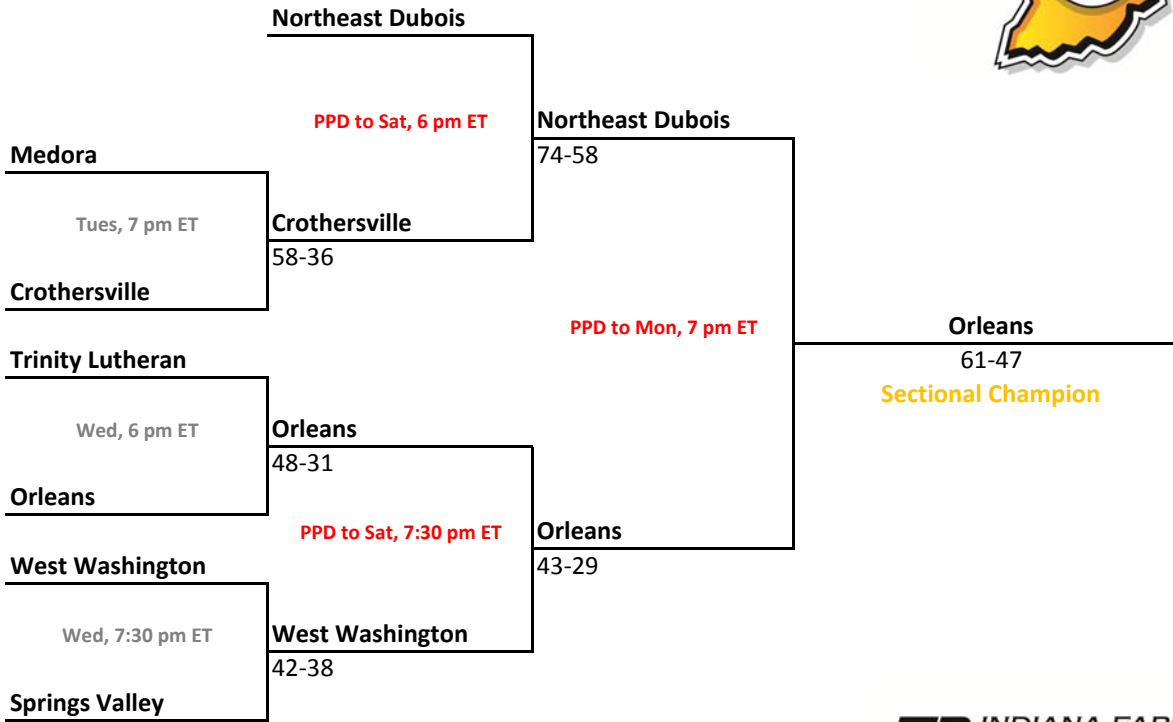

Class A, Sectional 61 | Orleans (7 teams)