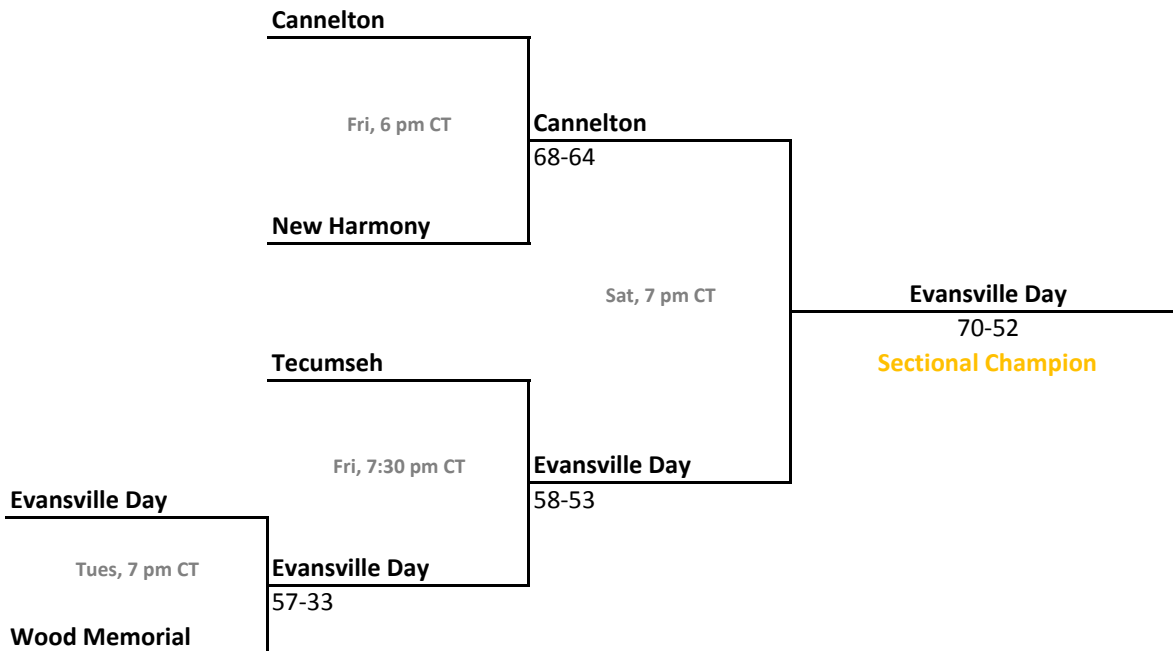

Class A, Sectional 64 | Tecumseh (5 teams)

Sectionals: $6 per session; $10 season.