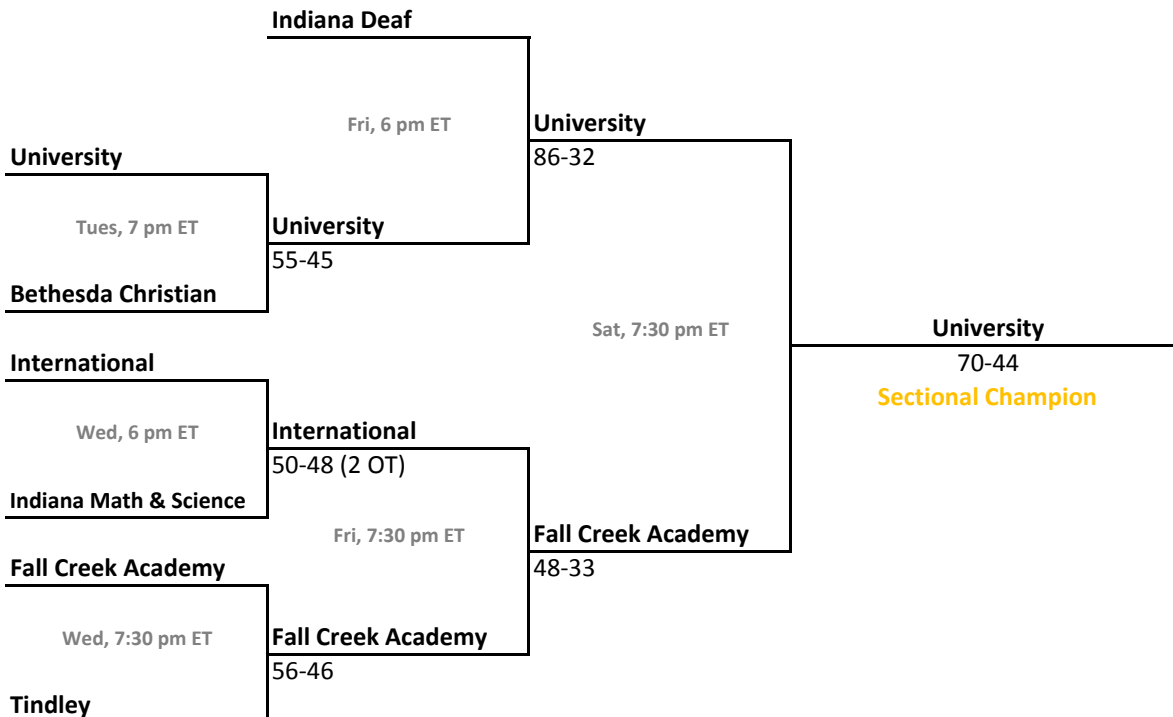

Class A, Sectional 58 | University (7 teams)

Sectionals: $6 per session; $10 season.