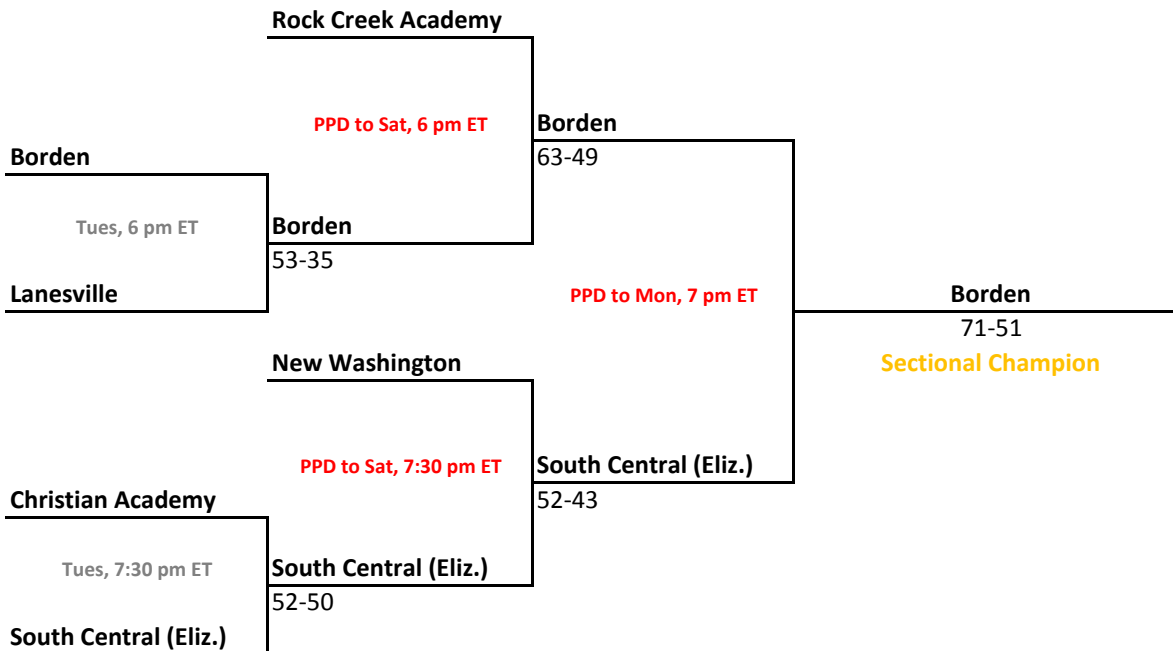

Class A, Sectional 62 | Borden (6 teams)