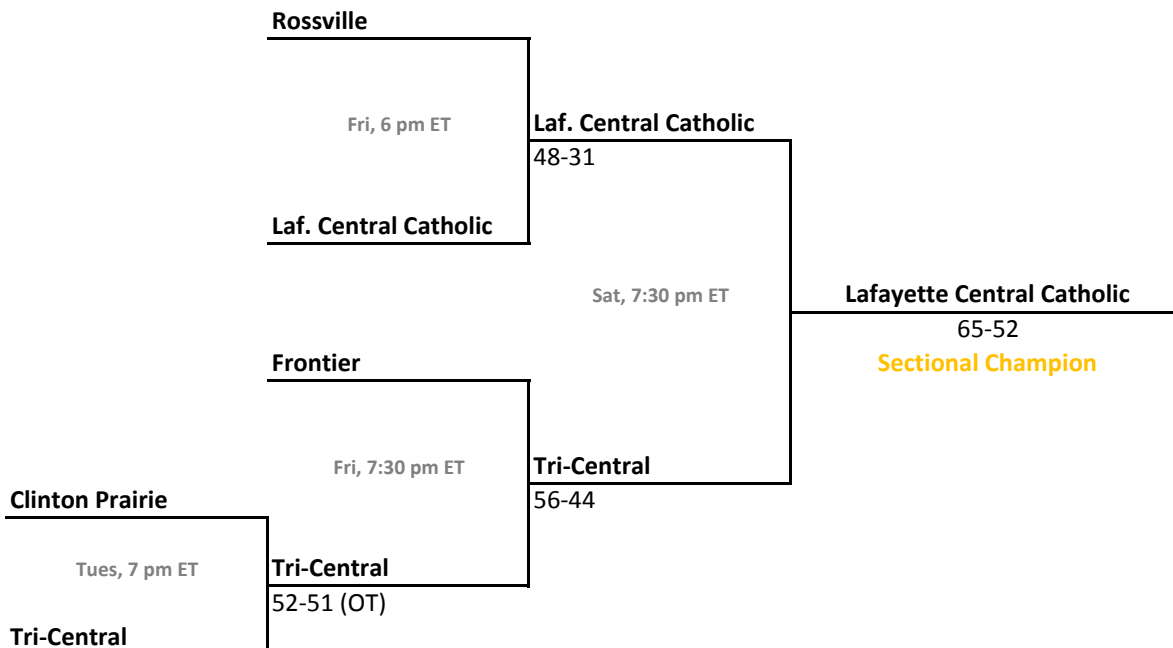

## 102nd Annual State Tournament Series

**Sectionals**  
Feb. 27-March 3, 2012

**Class A, Sectional 53 | North Vermillion (6 teams)**

**Class A, Sectional 54 | Tri-Central (5 teams)**

Sectionals: \$6 per session; \$10 season.