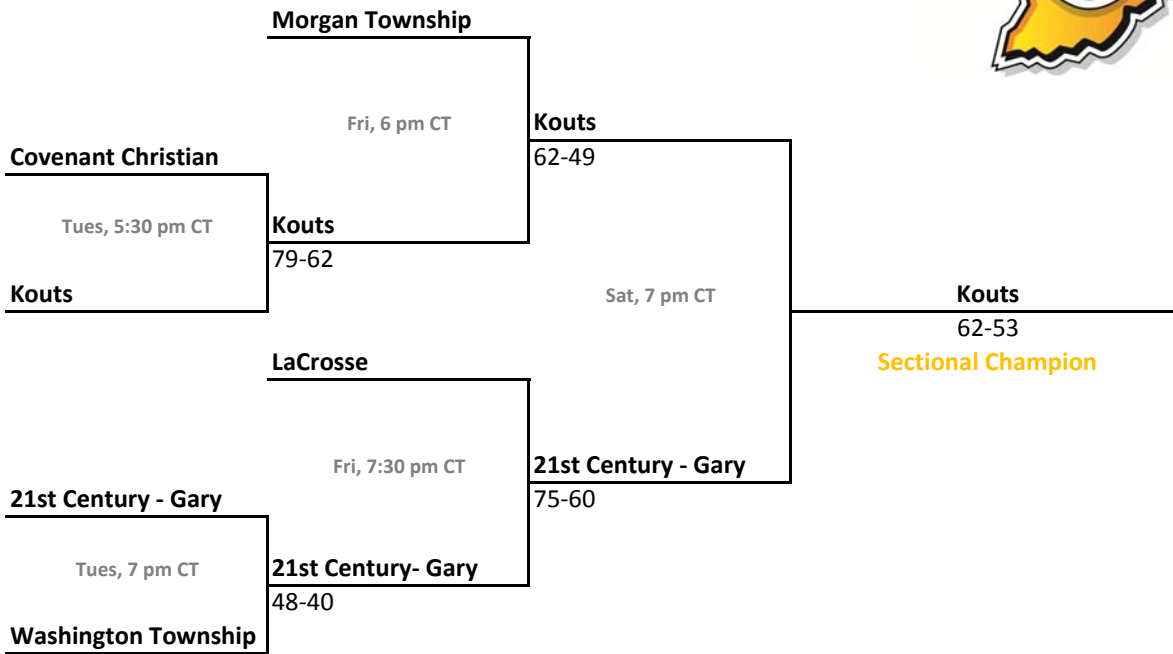

# 2011-12 IHSAA Class A Boys Basketball

## 102nd Annual State Tournament Series

**Sectionals**  
Feb. 27-March 3, 2012

**Class A, Sectional 49 | Morgan Township (6 teams)**

**Class A, Sectional 50 | West Central (6 teams)**