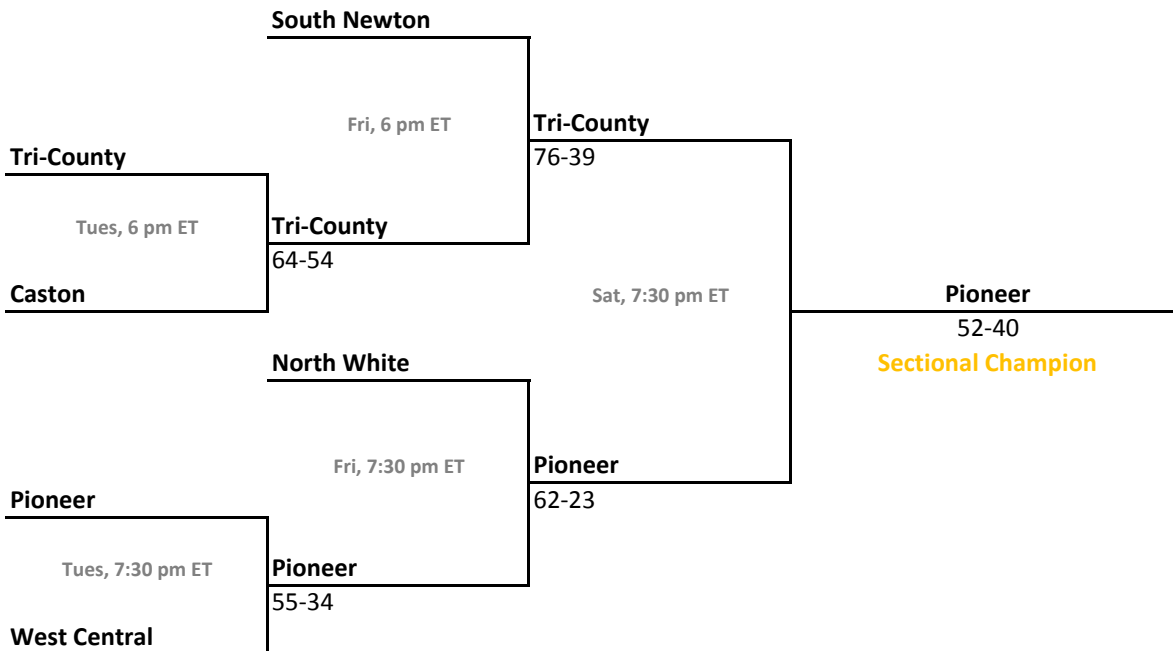

## 102nd Annual State Tournament Series

**Sectionals**  
Feb. 27-March 3, 2012

**Class A, Sectional 49 | Morgan Township (6 teams)**

**Class A, Sectional 50 | West Central (6 teams)**