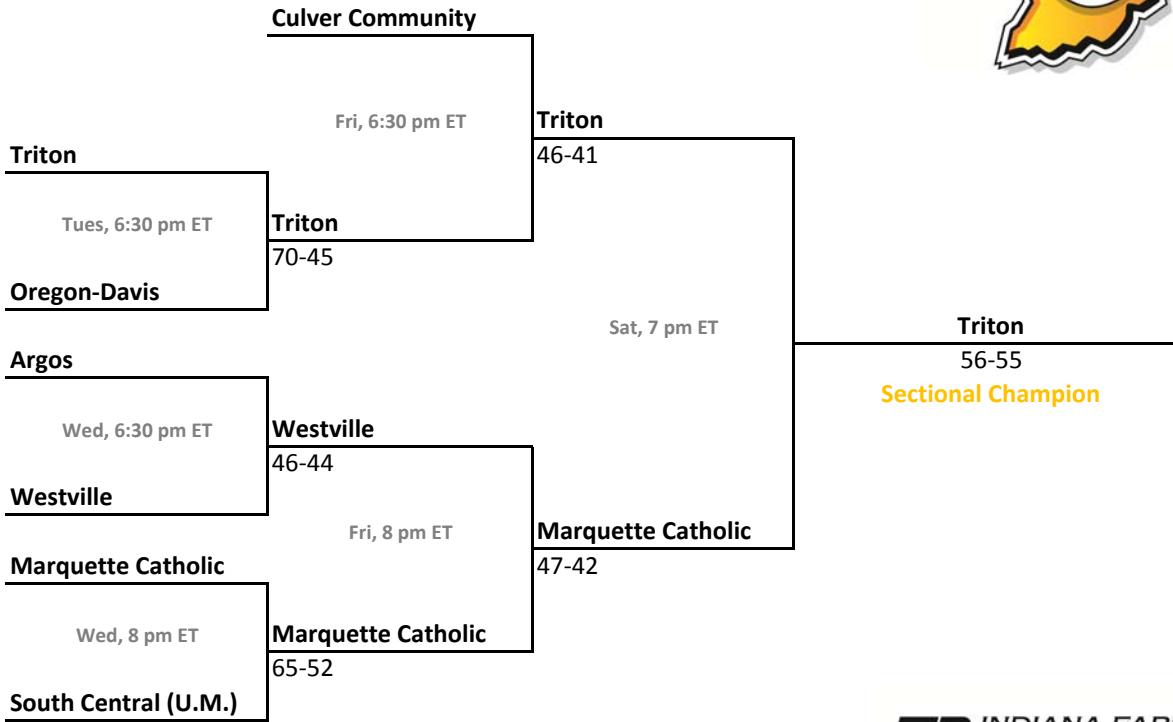

Class A, Sectional 51 | Triton (7 teams)