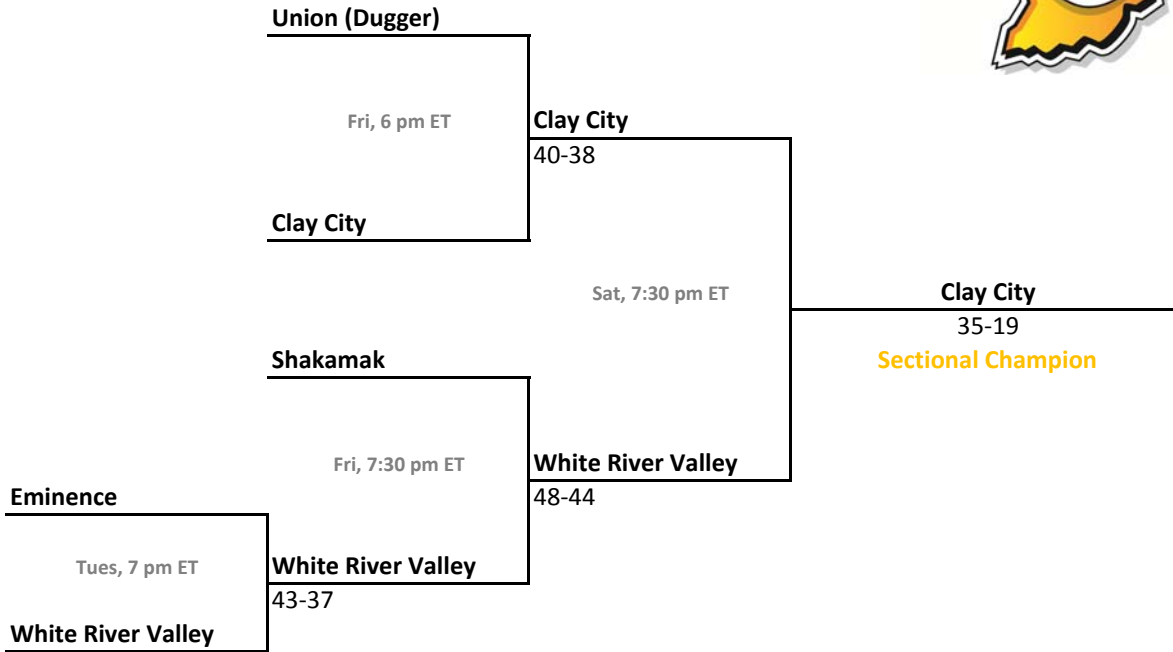

Class A, Sectional 57 | White River Valley (5 teams)