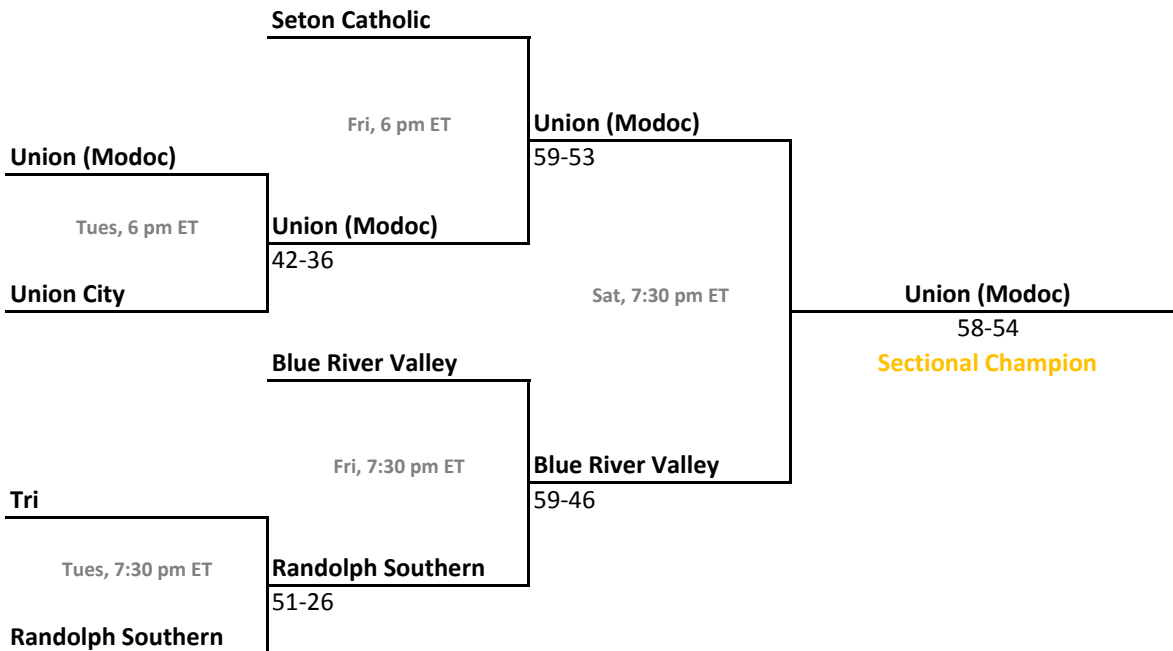

## 102nd Annual State Tournament Series

**Sectionals**  
Feb. 27-March 3, 2012

**Class A, Sectional 55 | Monroe Central (6 teams)**

**Class A, Sectional 56 | Blue River Valley (6 teams)**

Sectionals: \$6 per session; \$10 season.