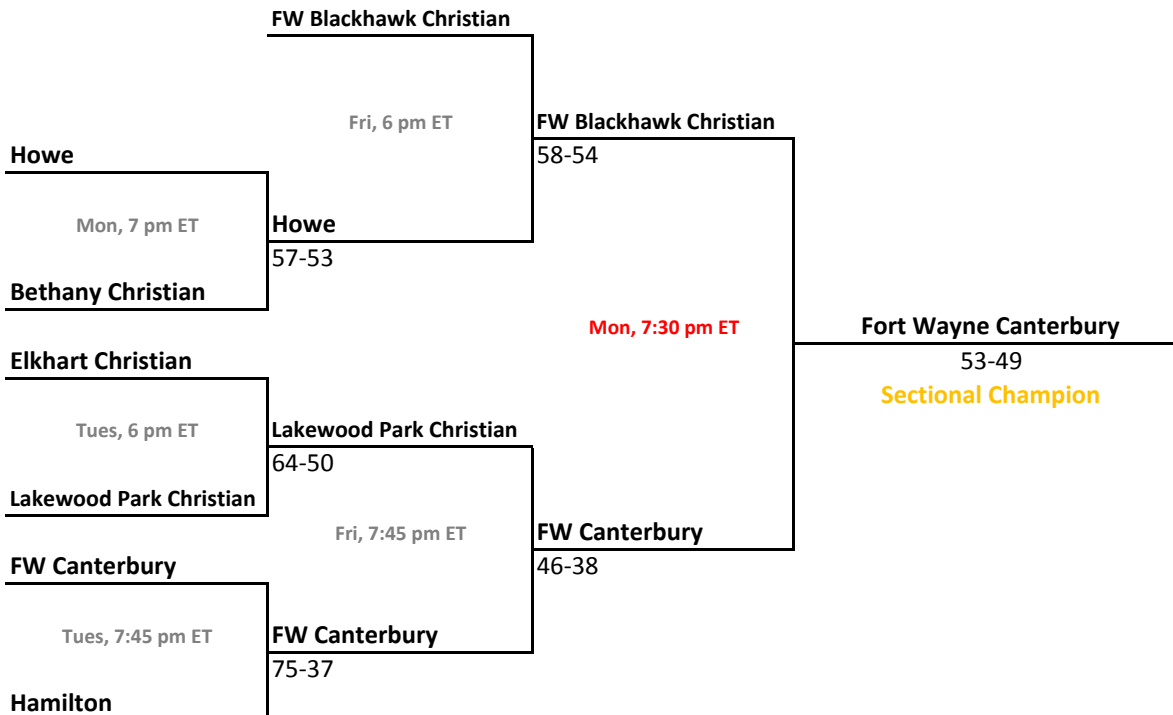

## 102nd Annual State Tournament Series

**Sectionals**  
Feb. 27-March 3, 2012

**Class A, Sectional 51 | Triton (7 teams)**

**Class A, Sectional 52 | Fort Wayne Blackhawk Christian (7 teams)**

Sectionals: \$6 per session; \$10 season.