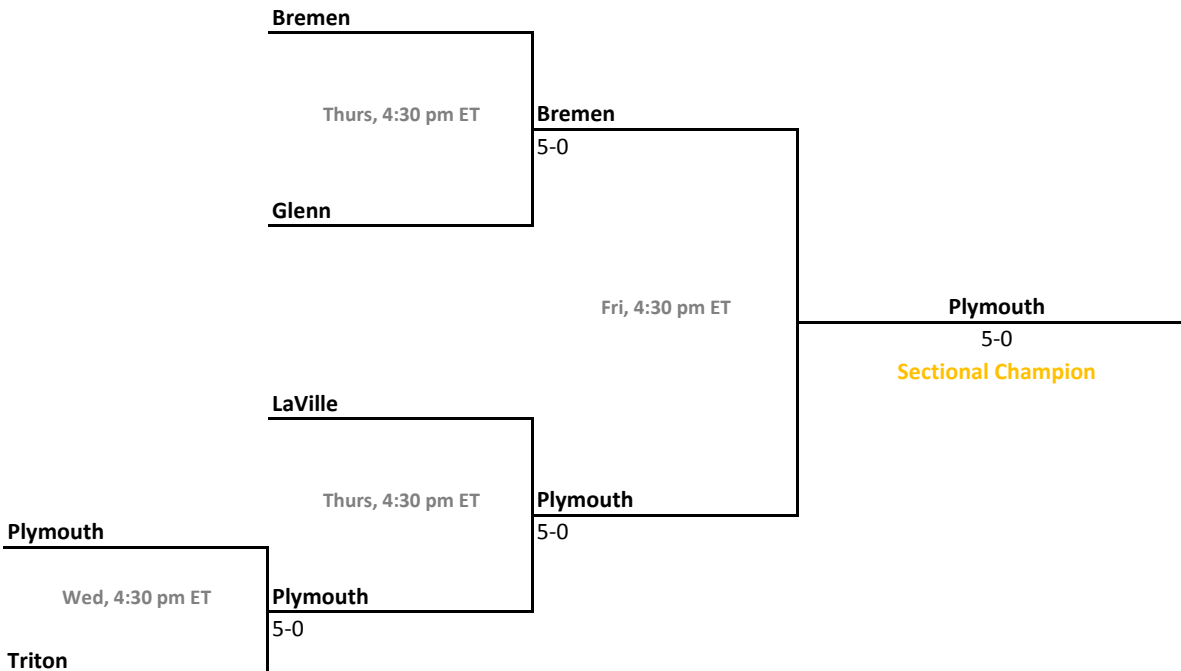

Sectional 6 | Bremen (5 teams)