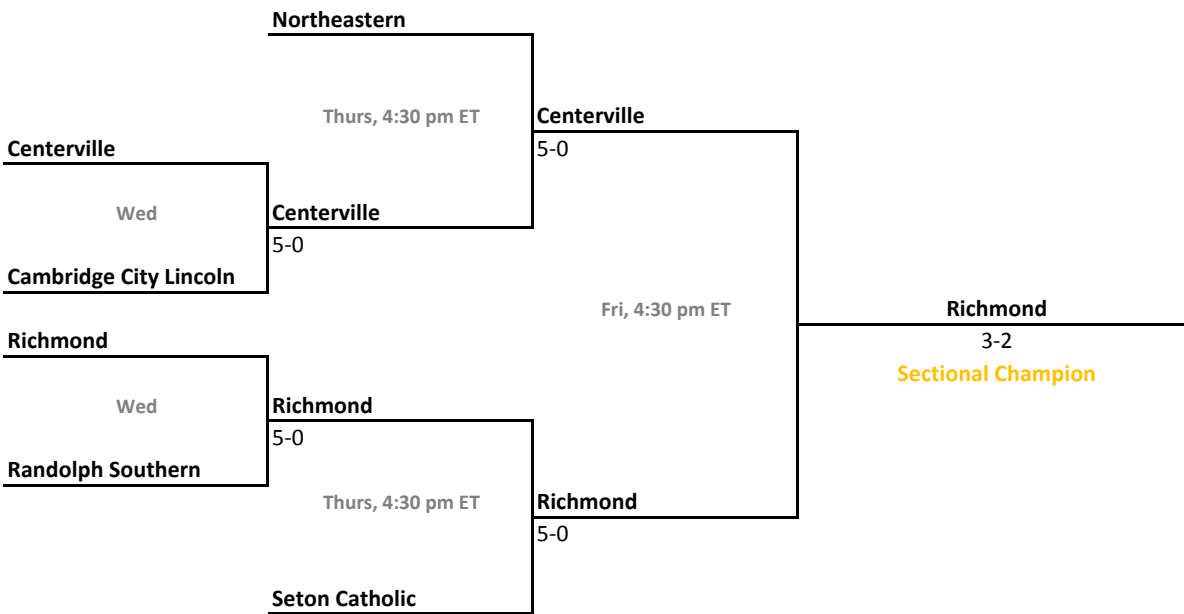

2010-11 IHSAA Girls Tennis

37th Annual Team State Tournament Series

Sectionals
May 18-21, 2011

Sectional 53 | Princeton (5 teams)

Sectional 54 | Richmond (6 teams)

2010-11 IHSAA Girls Tennis

37th Annual Team State Tournament Series