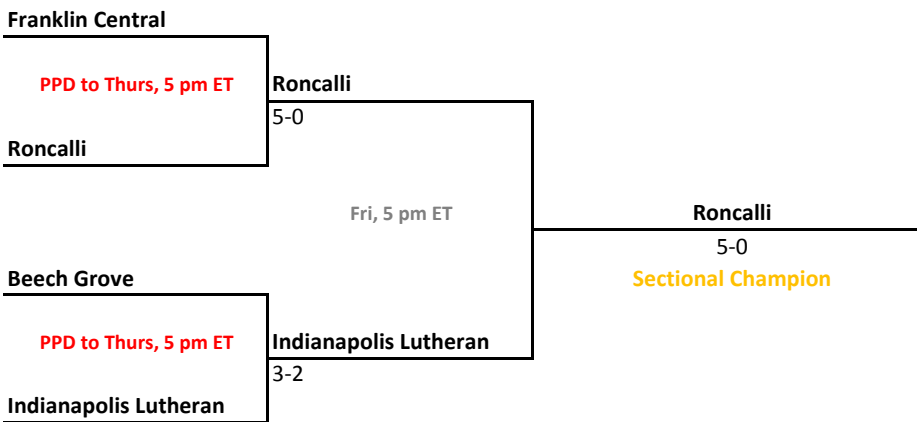

Sectional 22 | Fort Wayne Concordia Lutheran (6 teams)

2010-11 IHSAA Girls Tennis

37th Annual Team State Tournament Series

Sectionals
May 18-21, 2011

Sectional 23 | Fountain Central (5 teams)

Sectional 24 | Franklin Central (4 teams)