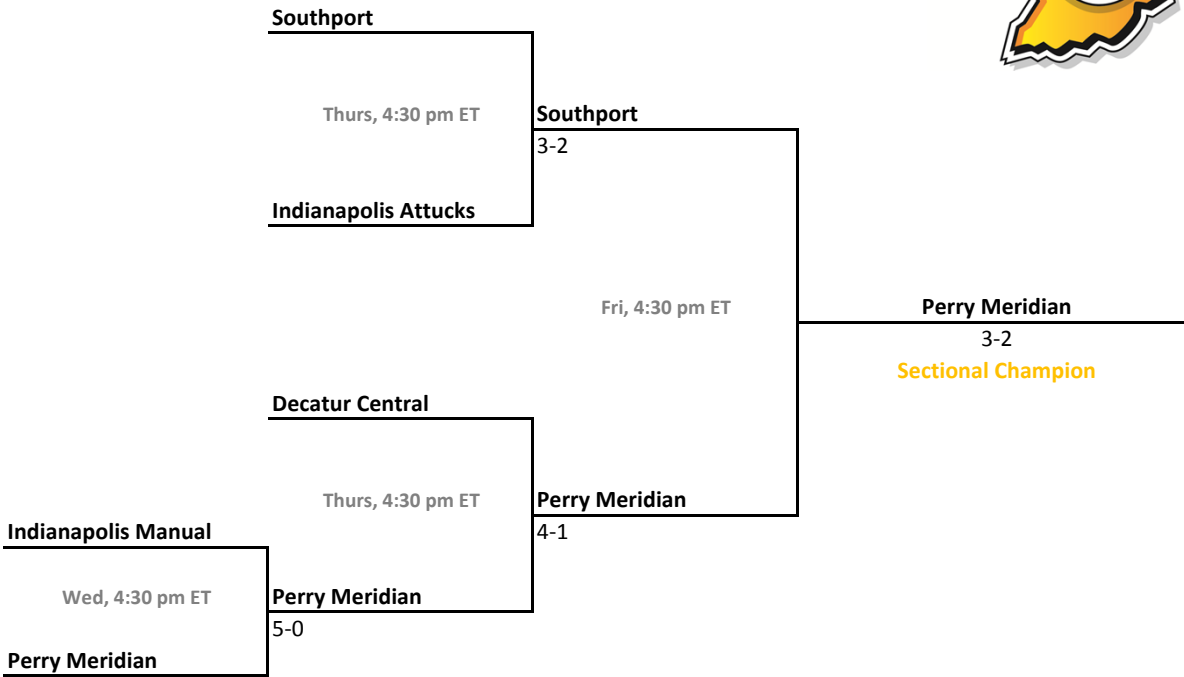

2010-11 IHSAA Girls Tennis

37th Annual Team State Tournament Series

Sectionals
May 18-21, 2011

Sectional 15 | Decatur Central (5 teams)

Sectional 16 | DeKalb (4 teams)

2010-11 IHSAA Girls Tennis

37th Annual Team State Tournament Series