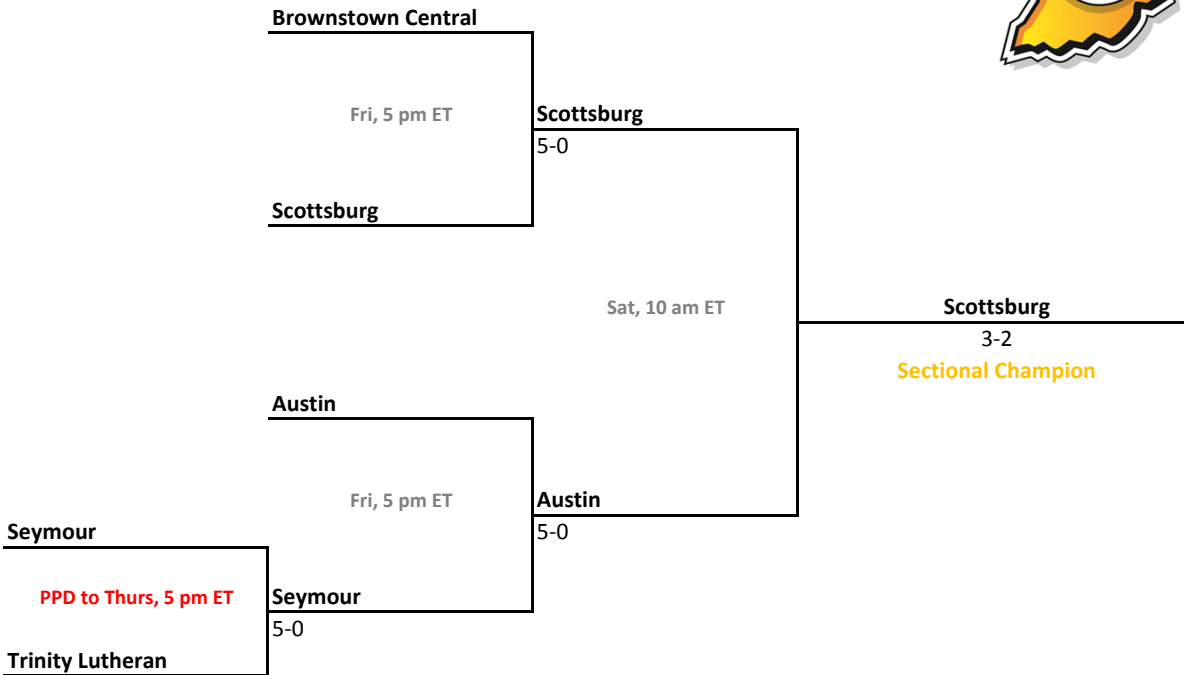

Sectional 55 | Seymour (5 teams)