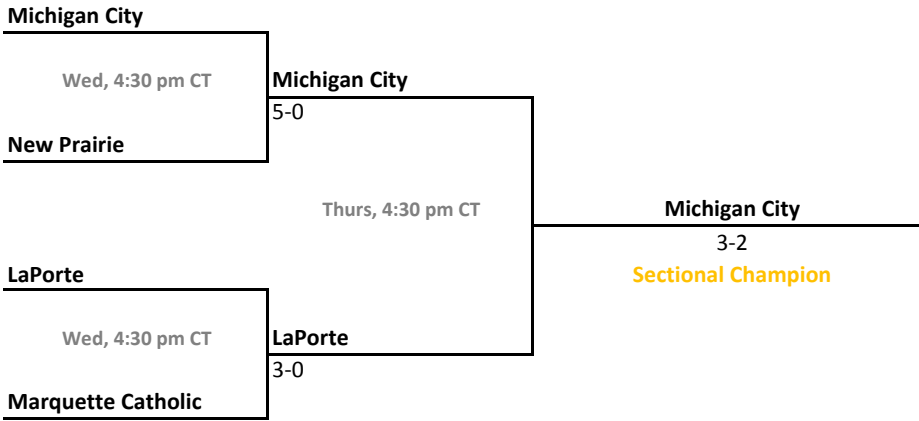

Sectional 30 | Jeffersonville (5 teams)

2010-11 IHSAA Girls Tennis

37th Annual Team State Tournament Series

Sectionals
May 18-21, 2011

Sectional 31 | Kokomo (6 teams)

Sectional 32 | Lake Station Edison (3 teams)

2010-11 IHSAA Girls Tennis

37th Annual Team State Tournament Series

Sectionals
May 18-21, 2011

Sectional 33 | LaPorte (4 teams)

Sectional 34 | Lawrence North (6 teams)

2010-11 IHSAA Girls Tennis

37th Annual Team State Tournament Series