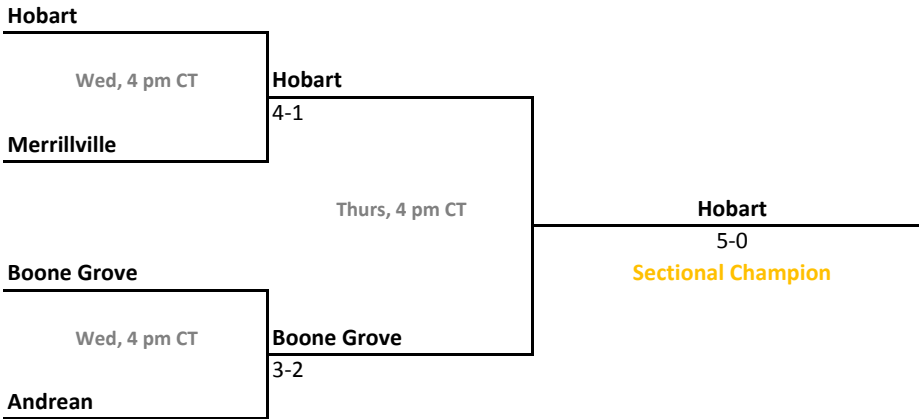

2010-11 IHSAA Girls Tennis

37th Annual Team State Tournament Series

Sectionals
May 18-21, 2011

Sectional 1 | Anderson (4 teams)

Sectional 2 | Avon (5 teams)

2010-11 IHSAA Girls Tennis

37th Annual Team State Tournament Series

Sectionals
May 18-21, 2011

Sectional 3 | Bedford North Lawrence (5 teams)

Sectional 4 | Ben Davis (4 teams)

2010-11 IHSAA Girls Tennis

37th Annual Team State Tournament Series

Sectionals
May 18-21, 2011

Sectional 5 | Hobart (4 teams)