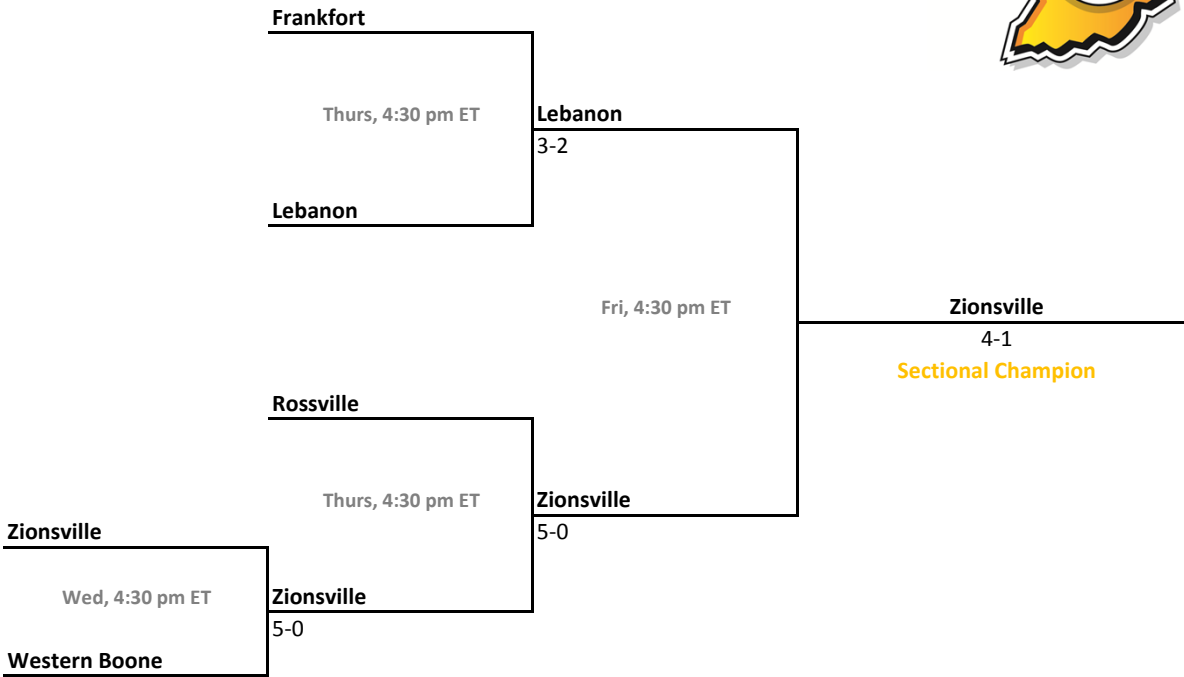

Sectional 35 | Lebanon (5 teams)