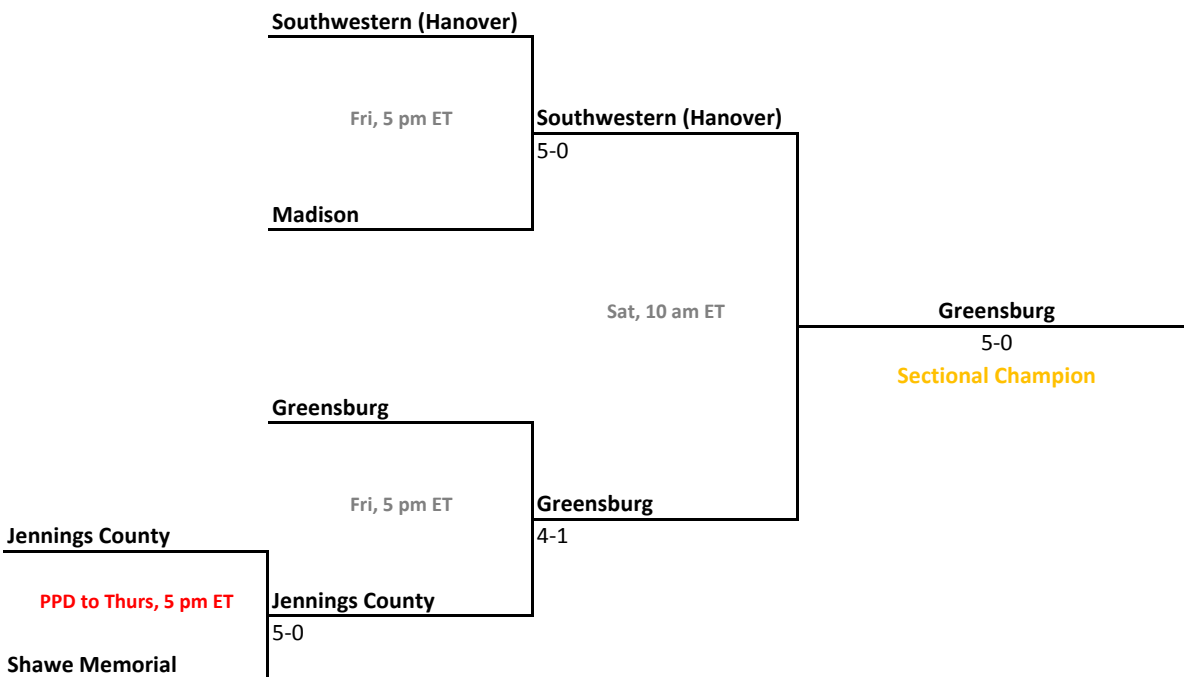

2010-11 IHSAA Girls Tennis

37th Annual Team State Tournament Series

Sectionals
May 18-21, 2011

Sectional 25 | Goshen (5 teams)

Sectional 26 | Greensburg (5 teams)

2010-11 IHSAA Girls Tennis

37th Annual Team State Tournament Series