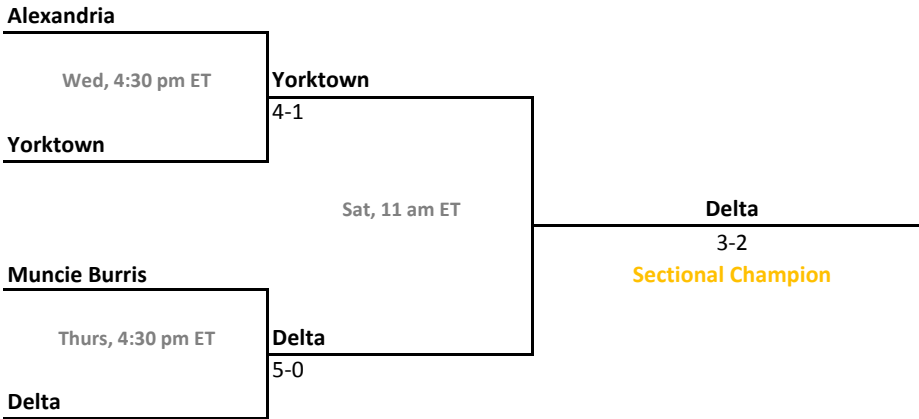

Sectional 17 | Delta (at Yorktown) (4 teams)