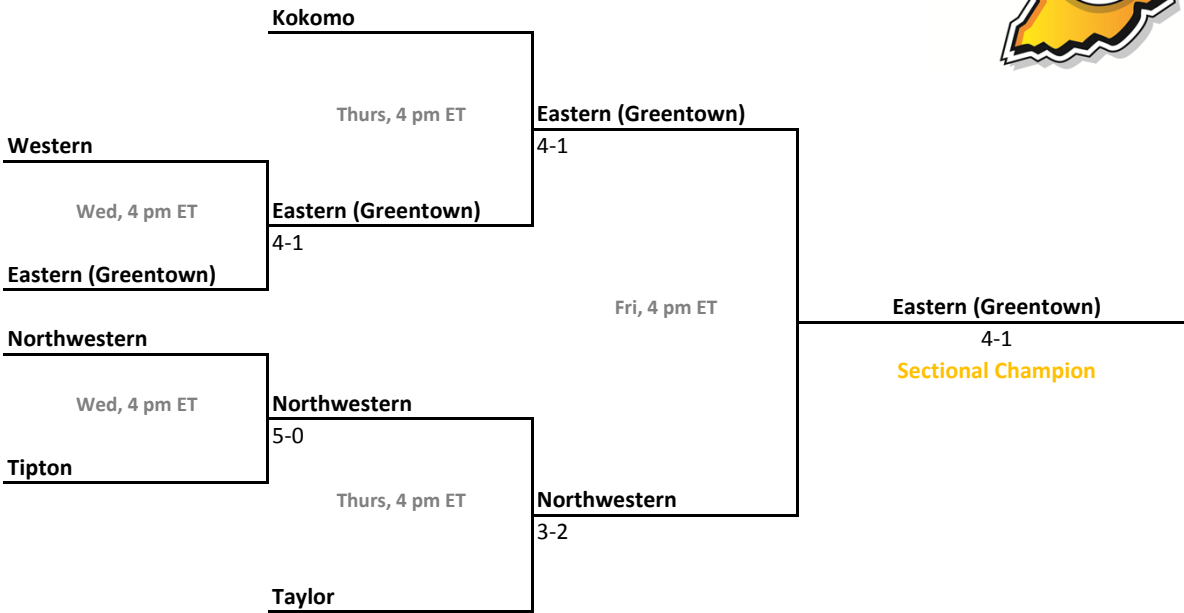

Sectional 30 | Jeffersonville (5 teams)

2010-11 IHSAA Girls Tennis

37th Annual Team State Tournament Series

Sectionals
May 18-21, 2011

Sectional 31 | Kokomo (6 teams)

Sectional 32 | Lake Station Edison (3 teams)