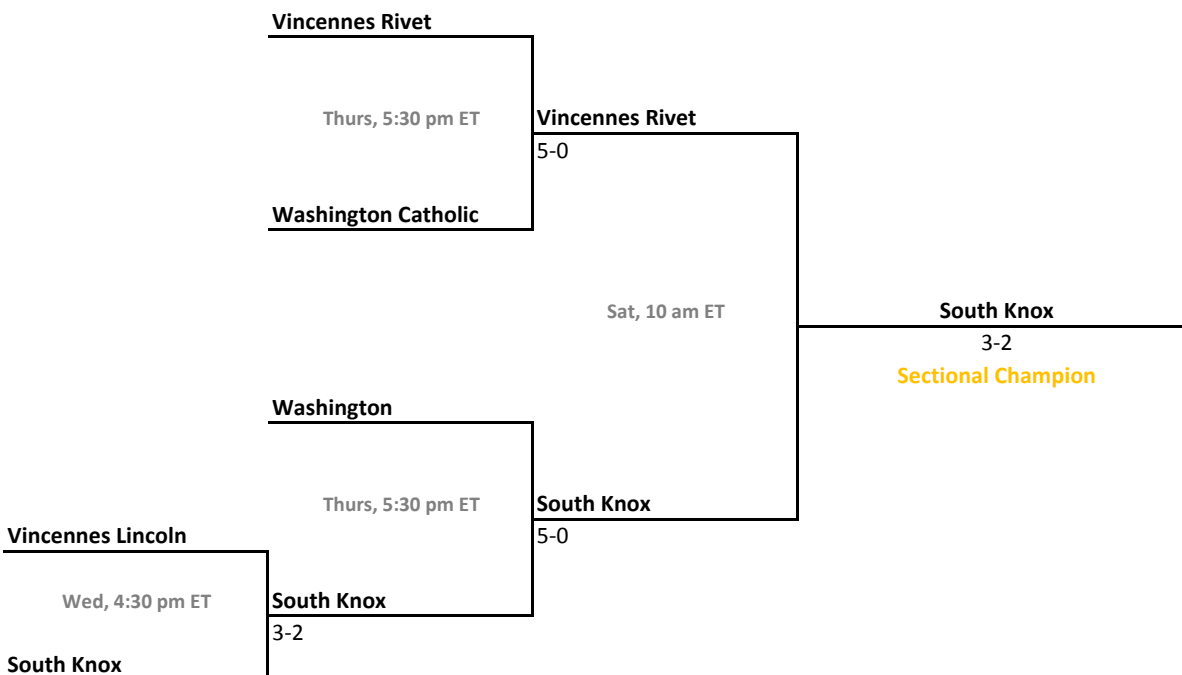

2010-11 IHSAA Girls Tennis

37th Annual Team State Tournament Series

Sectionals
May 18-21, 2011

Sectional 61 | Terre Haute North (5 teams)

Sectional 62 | Vincennes Lincoln (5 teams)

2010-11 IHSAA Girls Tennis