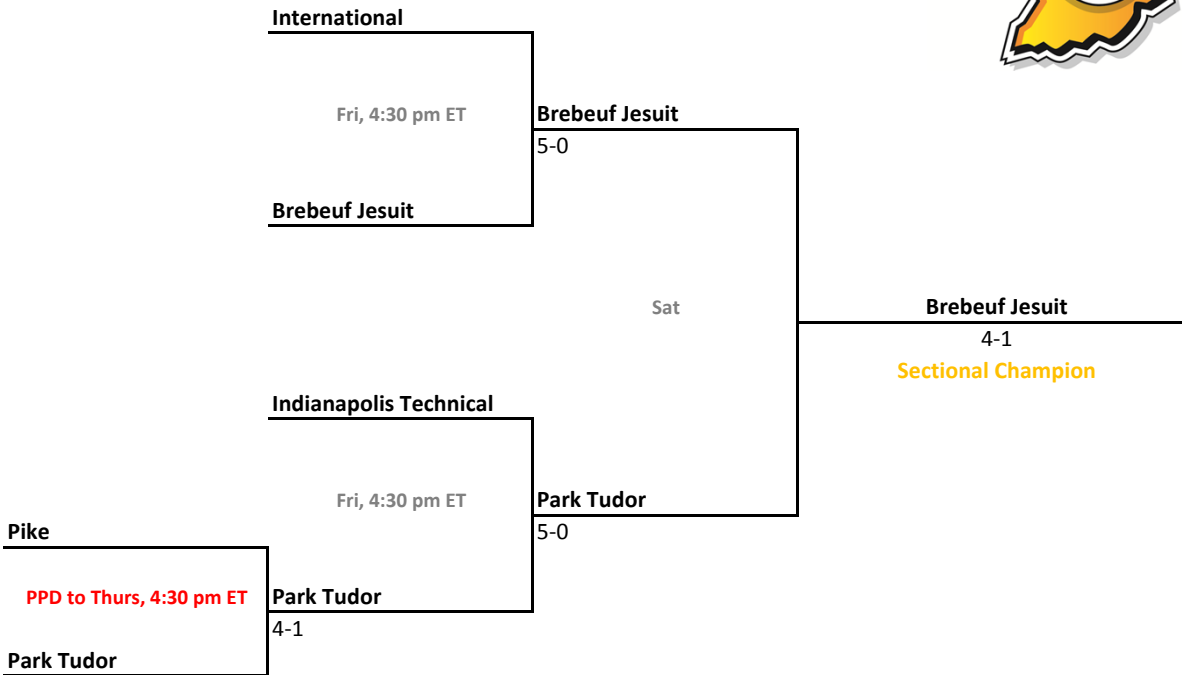

Sectional 49 | Penn (4 teams)

Sectional 50 | Peru (6 teams)

2010-11 IHSAA Girls Tennis

37th Annual Team State Tournament Series

Sectionals
May 18-21, 2011

Sectional 51 | Pike (5 teams)

Sectional 52 | Portage (4 teams)