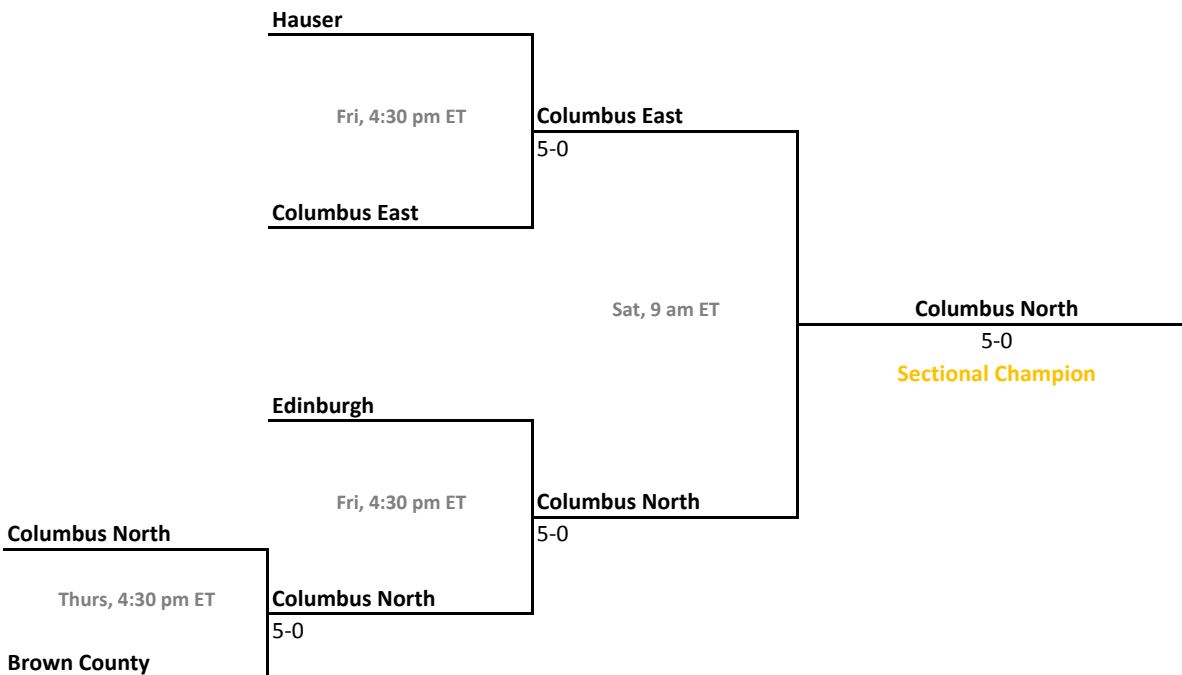

37th Annual Team State Tournament Series

Sectionals
May 18-21, 2011

Sectional 9 | Center Grove (5 teams)

Sectional 10 | Columbus East (5 teams)

2010-11 IHSAA Girls Tennis

37th Annual Team State Tournament Series