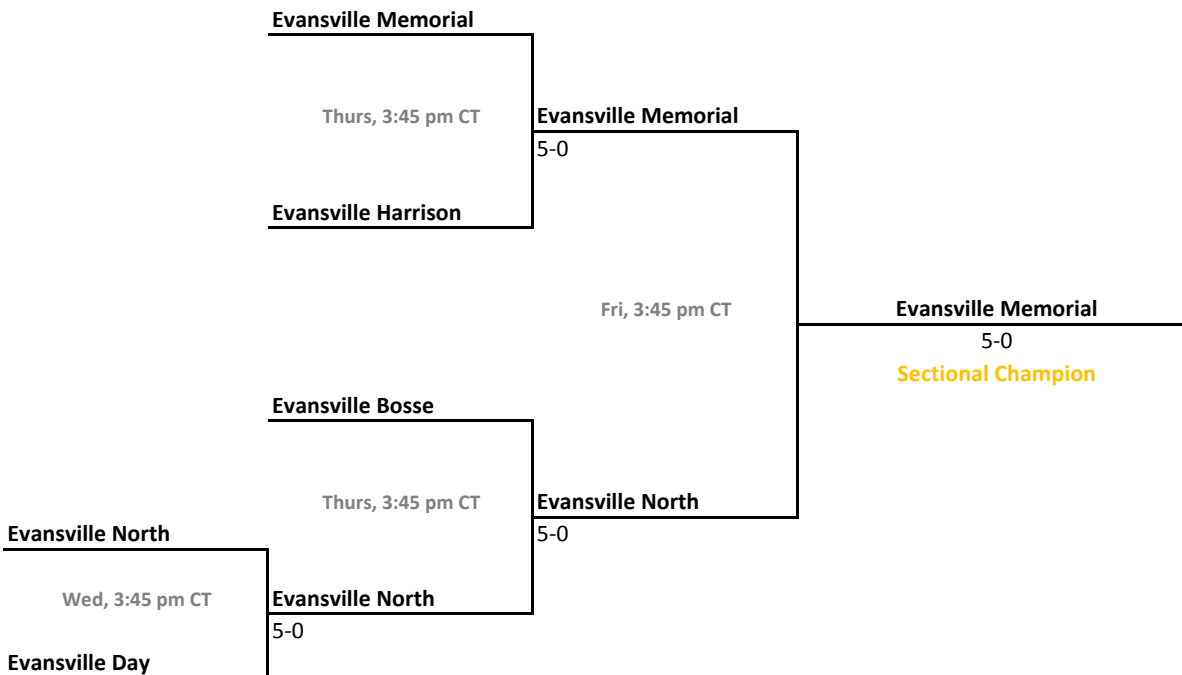

Sectional 20 | Evansville Harrison (5 teams)