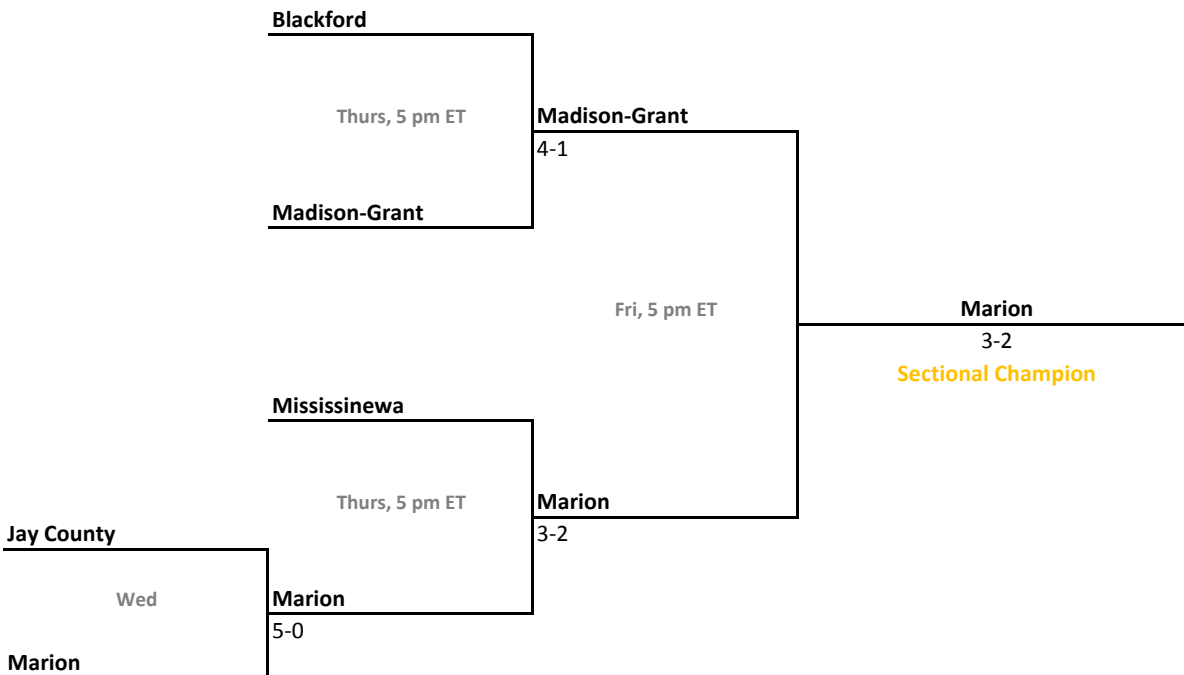

Sectional 38 | Marion (5 teams)