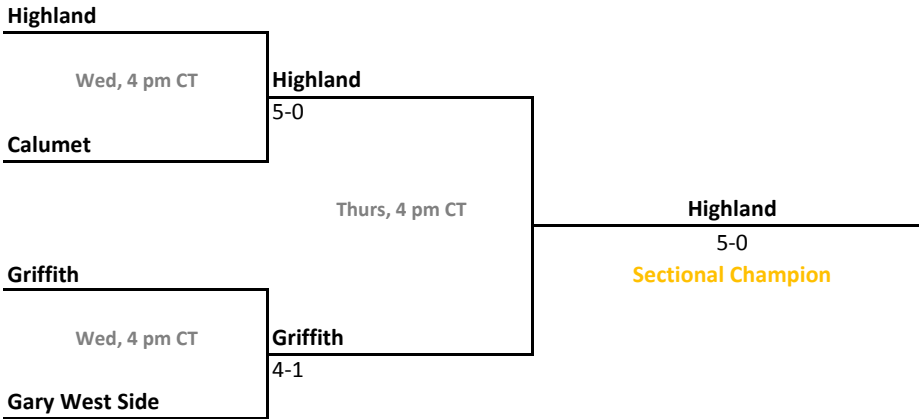

Sectional 27 | Highland (4 teams)