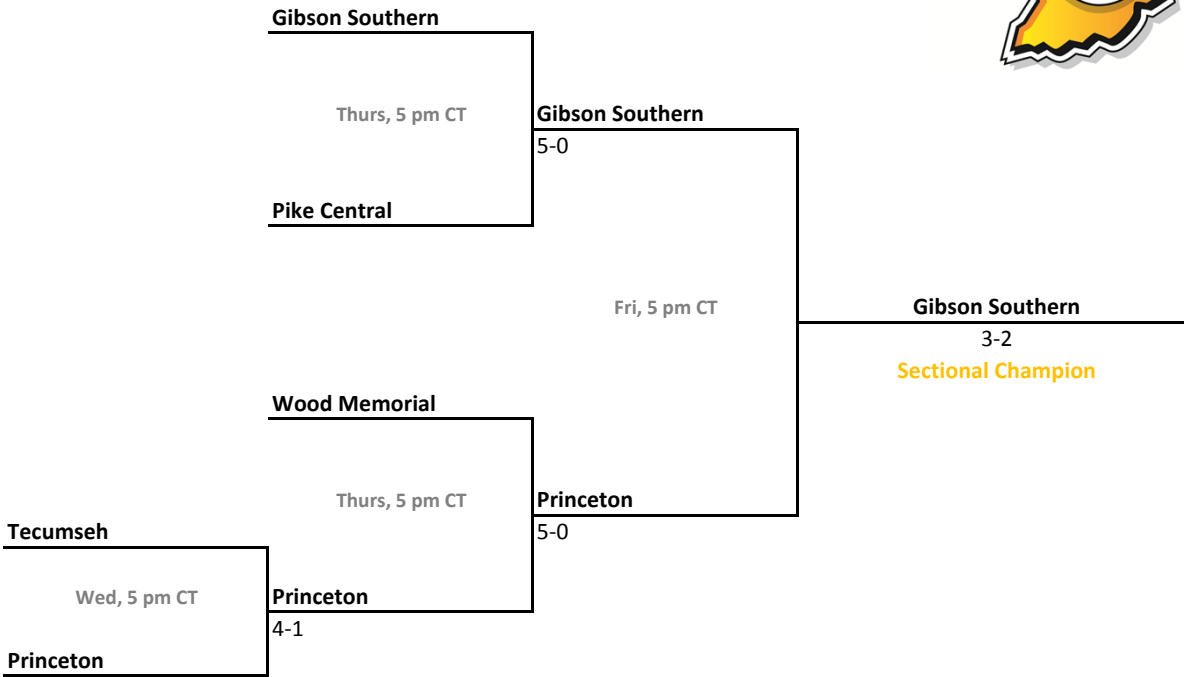

Sectional 53 | Princeton (5 teams)