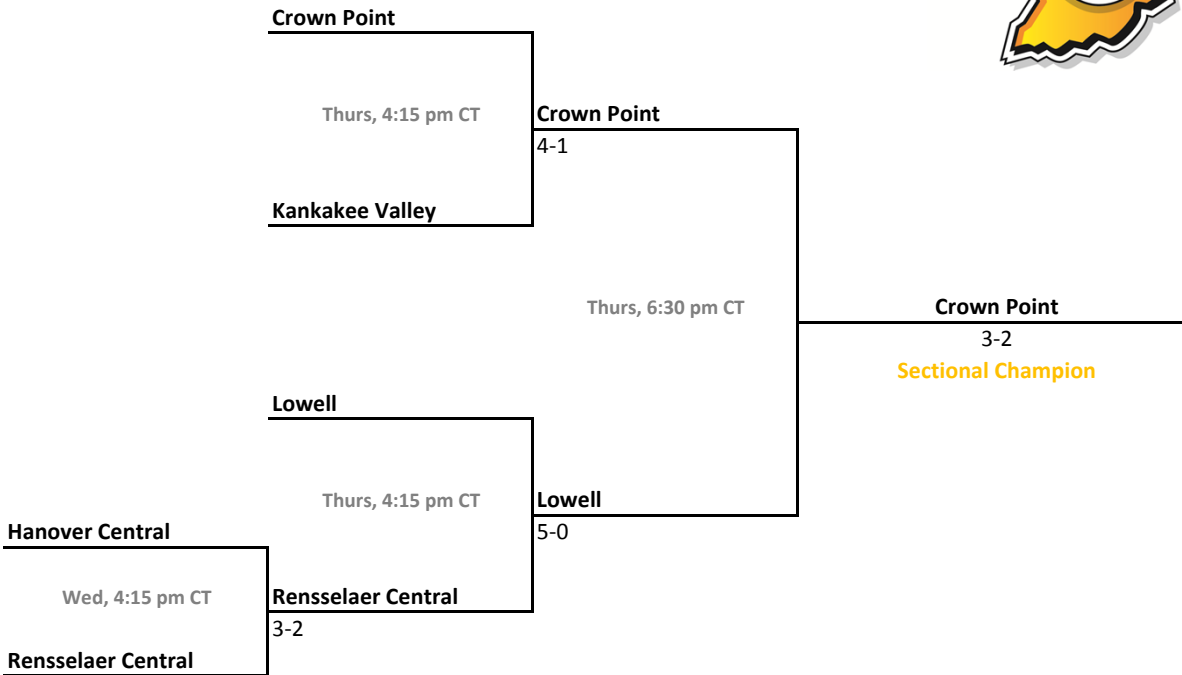

Sectional 13 | Crown Point (5 teams)