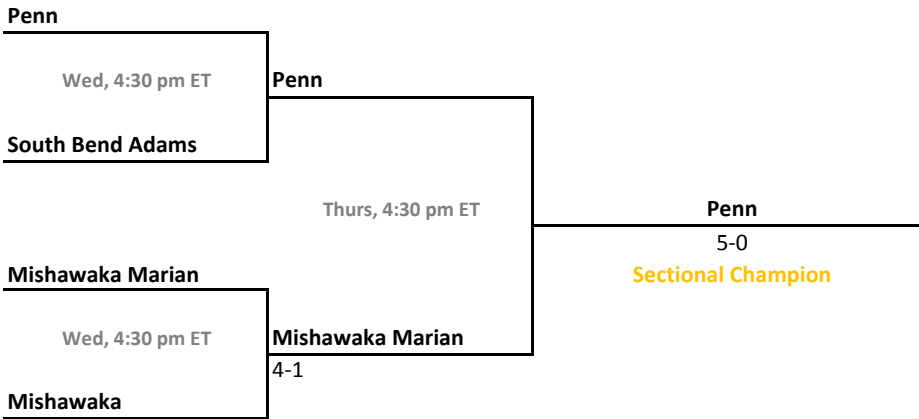

Sectional 49 | Penn (4 teams)