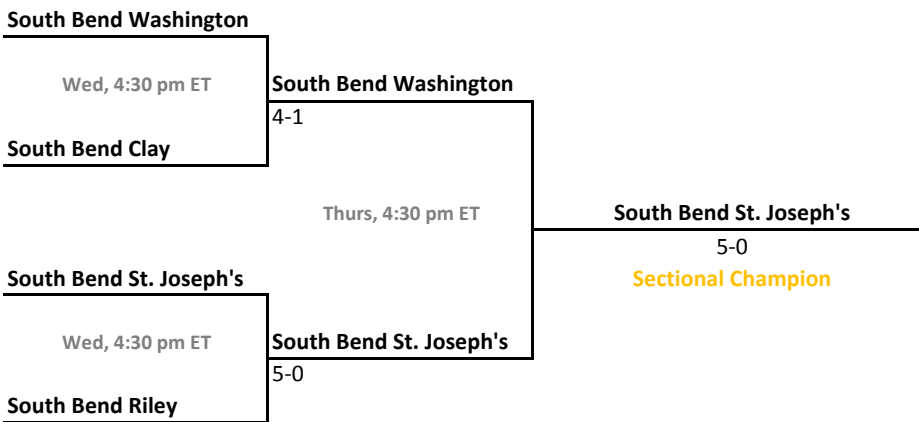

Sectional 58 | South Bend St. Joseph's (4 teams)