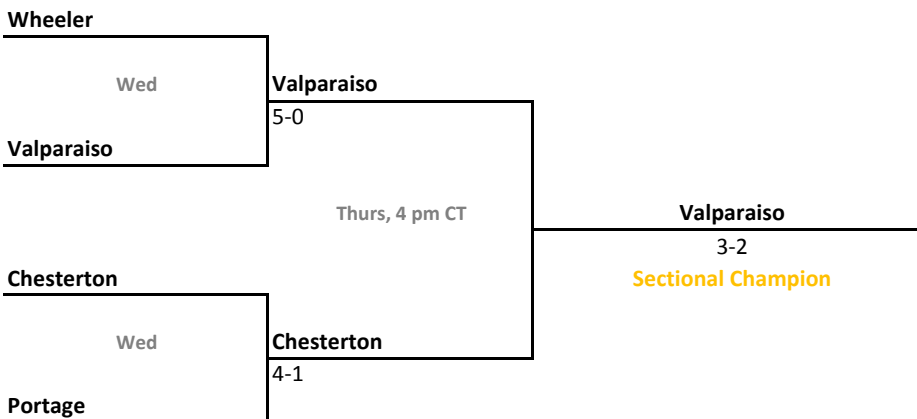

Sectional 49 | Penn (4 teams)

Sectional 50 | Peru (6 teams)

2010-11 IHSAA Girls Tennis

37th Annual Team State Tournament Series

Sectionals
May 18-21, 2011

Sectional 51 | Pike (5 teams)

Sectional 52 | Portage (4 teams)