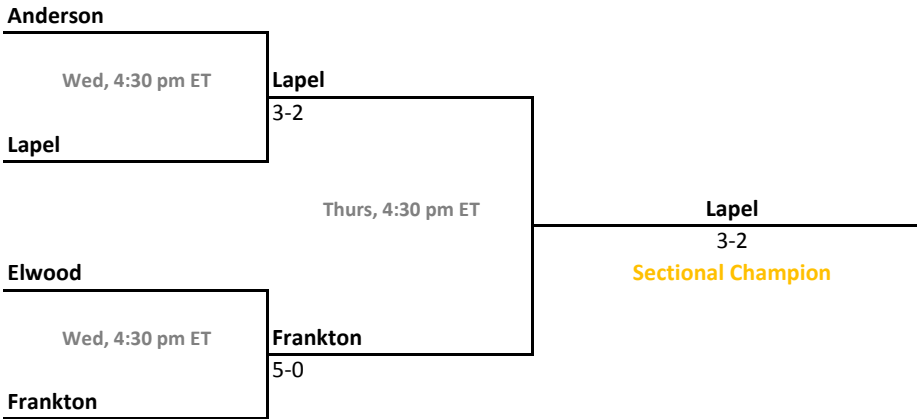

2010-11 IHSAA Girls Tennis

37th Annual Team State Tournament Series

Sectionals
May 18-21, 2011

Sectional 1 | Anderson (4 teams)

Sectional 2 | Avon (5 teams)

2010-11 IHSAA Girls Tennis

37th Annual Team State Tournament Series