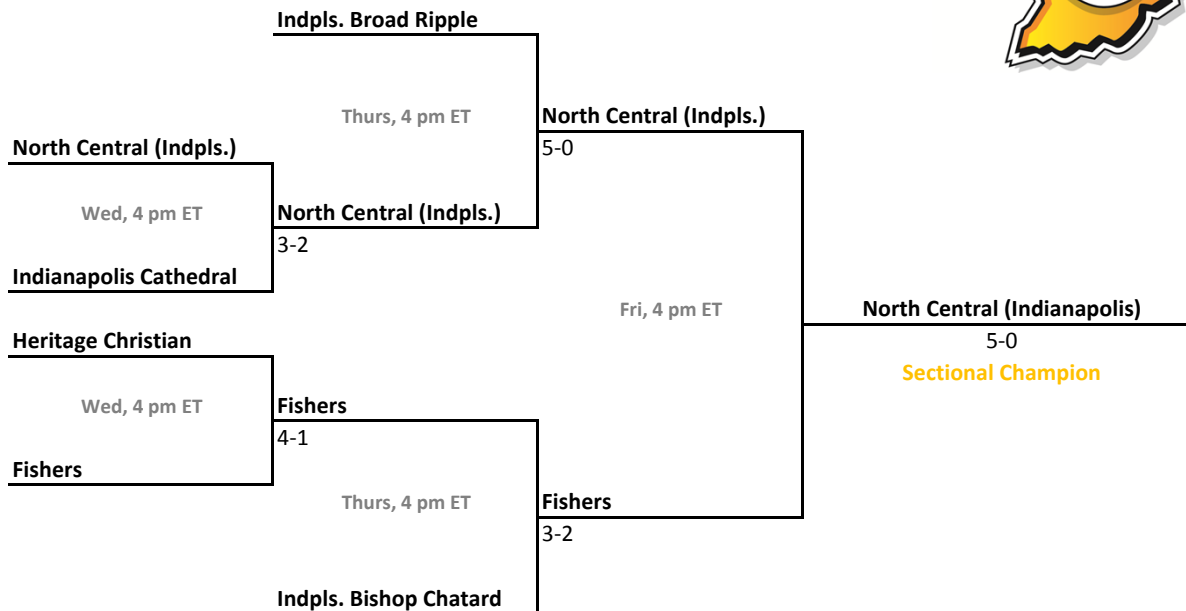

Sectional 45 | North Central (Indianapolis) (6 teams)