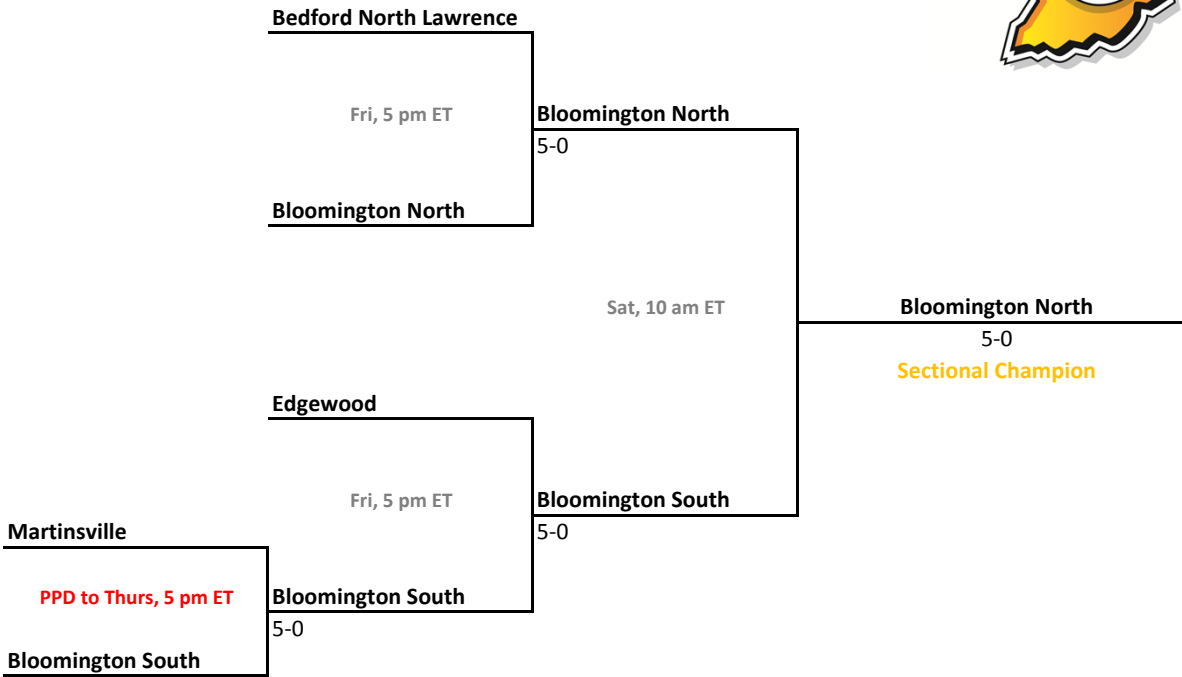

2010-11 IHSAA Girls Tennis

37th Annual Team State Tournament Series

Sectionals
May 18-21, 2011

Sectional 1 | Anderson (4 teams)

Sectional 2 | Avon (5 teams)

2010-11 IHSAA Girls Tennis

37th Annual Team State Tournament Series

Sectionals
May 18-21, 2011

Sectional 3 | Bedford North Lawrence (5 teams)

Sectional 4 | Ben Davis (4 teams)

2010-11 IHSAA Girls Tennis

37th Annual Team State Tournament Series

Sectionals
May 18-21, 2011

Sectional 5 | Hobart (4 teams)

37th Annual Team State Tournament Series

Sectionals
May 18-21, 2011

Sectional 9 | Center Grove (5 teams)

Sectional 10 | Columbus East (5 teams)

2010-11 IHSAA Girls Tennis

37th Annual Team State Tournament Series