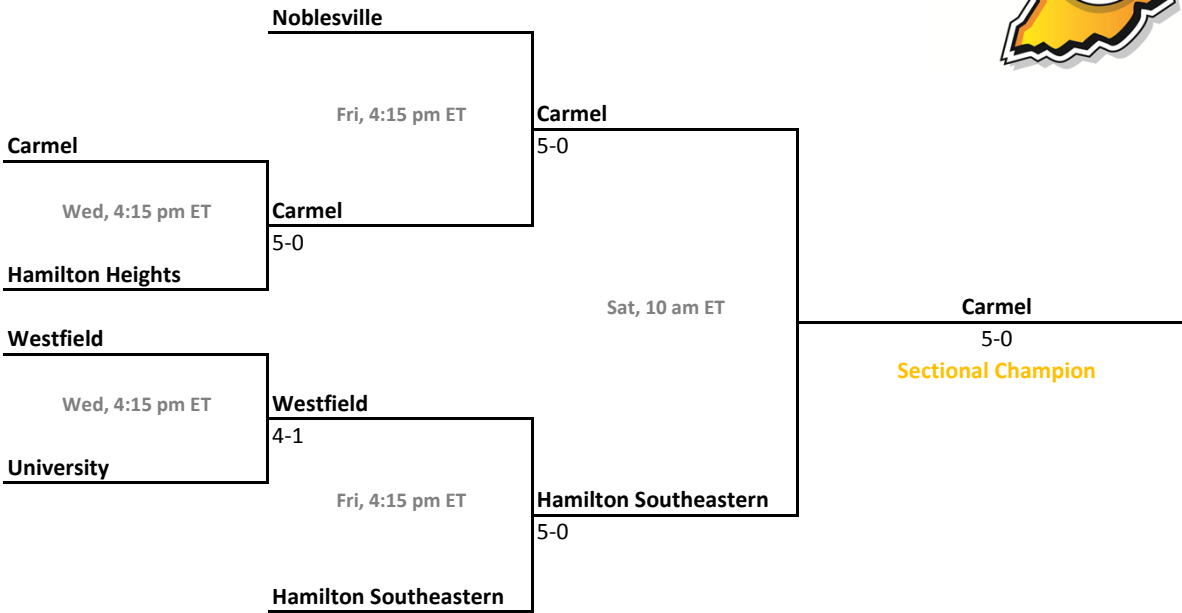

2010-11 IHSAA Girls Tennis

37th Annual Team State Tournament Series

Sectionals
May 18-21, 2011

Sectional 1 | Anderson (4 teams)

Sectional 2 | Avon (5 teams)

2010-11 IHSAA Girls Tennis

37th Annual Team State Tournament Series

Sectional 6 | Bremen (5 teams)

2010-11 IHSAA Girls Tennis

37th Annual Team State Tournament Series

Sectionals
May 18-21, 2011

Sectional 7 | Carmel (6 teams)

Sectional 8 | Carroll (Fort Wayne) (6 teams)

2010-11 IHSAA Girls Tennis

37th Annual Team State Tournament Series

Sectionals
May 18-21, 2011

Sectional 9 | Center Grove (5 teams)

Sectional 10 | Columbus East (5 teams)

2010-11 IHSAA Girls Tennis

37th Annual Team State Tournament Series