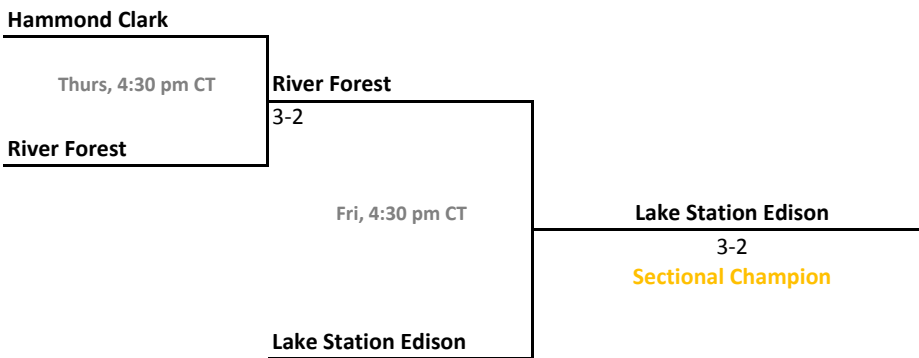

Sectional 30 | Jeffersonville (5 teams)

2010-11 IHSAA Girls Tennis

37th Annual Team State Tournament Series

Sectionals
May 18-21, 2011

Sectional 31 | Kokomo (6 teams)

Sectional 32 | Lake Station Edison (3 teams)