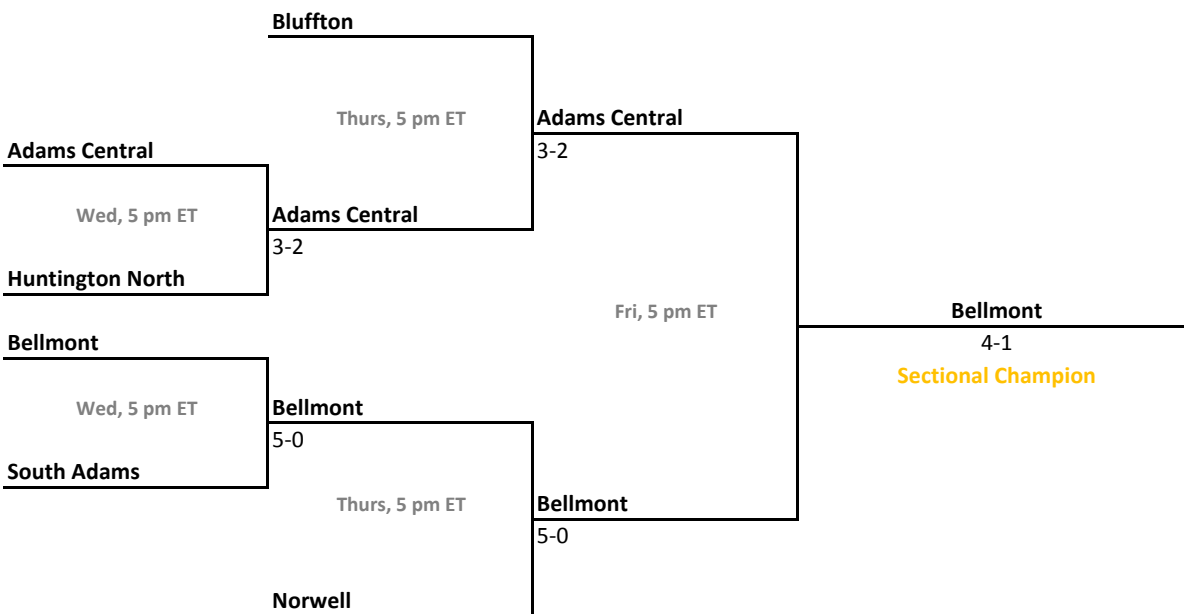

37th Annual Team State Tournament Series

Sectionals
May 18-21, 2011

Sectional 47 | Northview (5 teams)

Sectional 48 | Norwell (6 teams)

2010-11 IHSAA Girls Tennis

37th Annual Team State Tournament Series

Sectionals
May 18-21, 2011