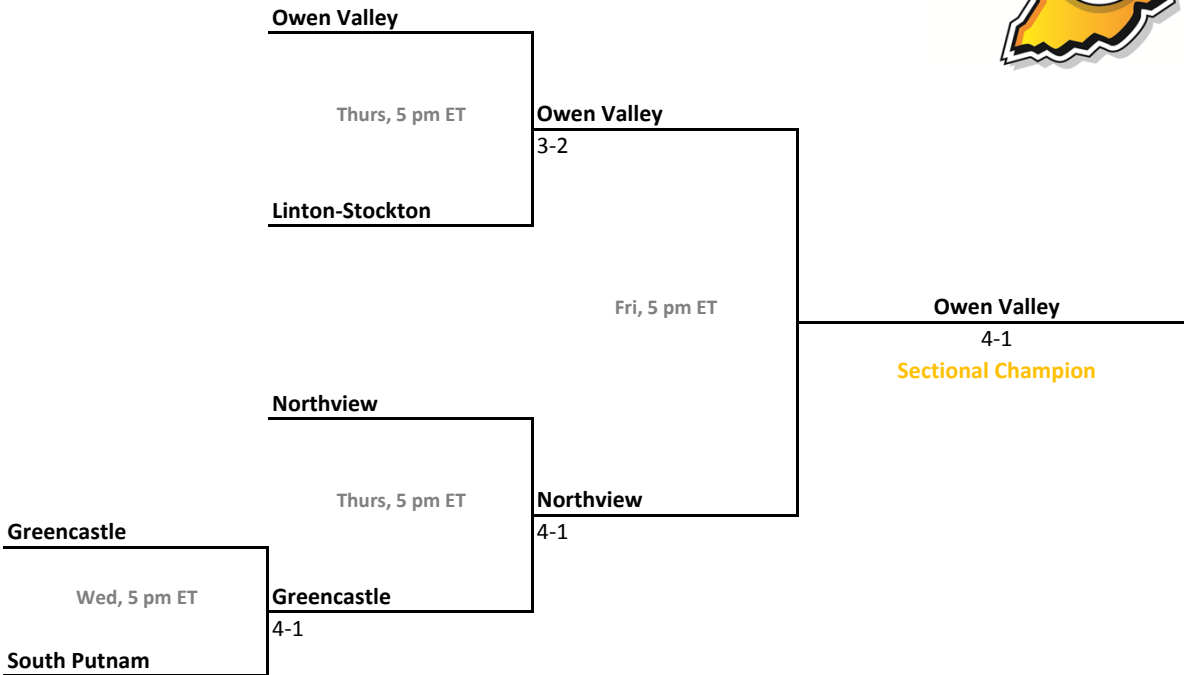

Sectional 47 | Northview (5 teams)