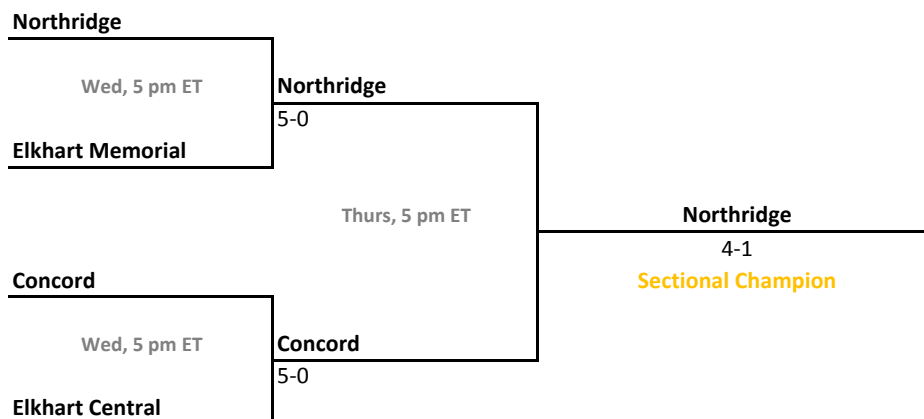

2010-11 IHSAA Girls Tennis

37th Annual Team State Tournament Series

Sectionals
May 18-21, 2011

Sectional 45 | North Central (Indianapolis) (6 teams)

Sectional 46 | Northridge (4 teams)

2010-11 IHSAA Girls Tennis