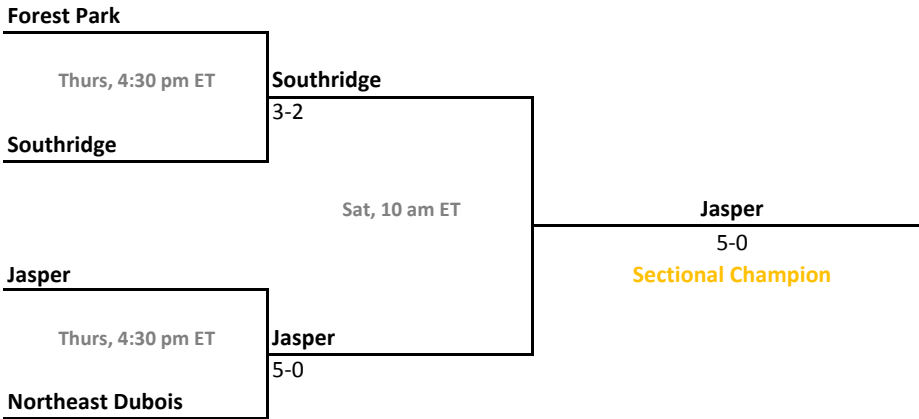

Sectionals
May 18-21, 2011

Sectional 27 | Highland (4 teams)

Sectional 28 | Homestead (5 teams)

2010-11 IHSAA Girls Tennis

37th Annual Team State Tournament Series

Sectionals
May 18-21, 2011

Sectional 29 | Jasper (4 teams)