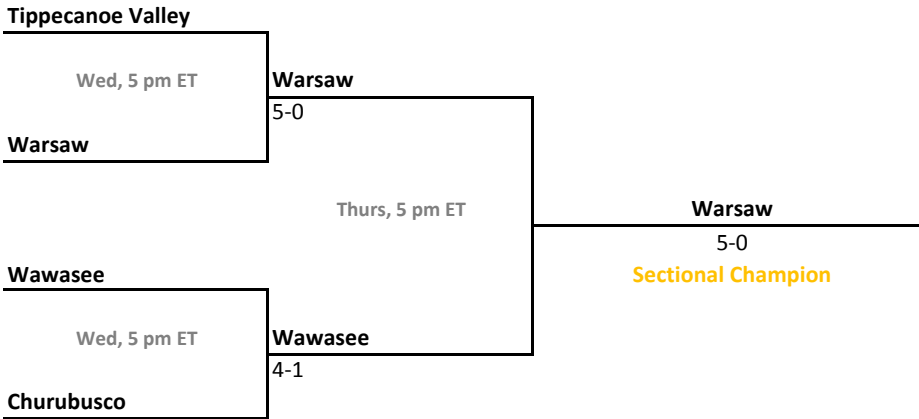

Sectional 63 | Wawasee (4 teams)