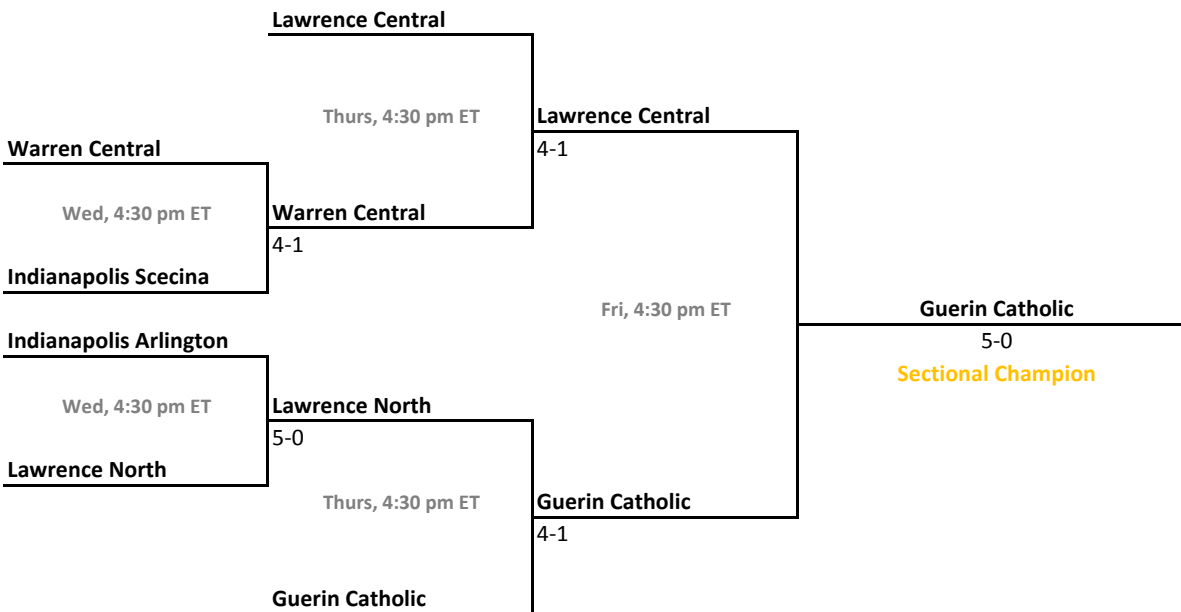

2010-11 IHSAA Girls Tennis

37th Annual Team State Tournament Series

Sectionals
May 18-21, 2011

Sectional 33 | LaPorte (4 teams)

Sectional 34 | Lawrence North (6 teams)

2010-11 IHSAA Girls Tennis

37th Annual Team State Tournament Series