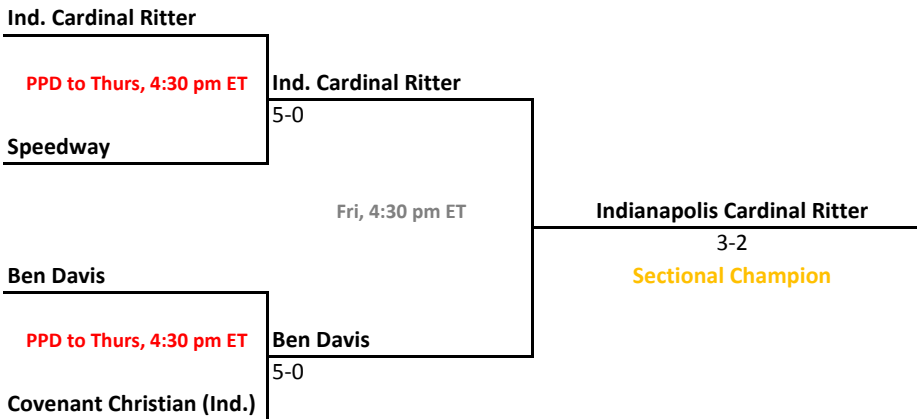

Sectional 4 | Ben Davis (4 teams)