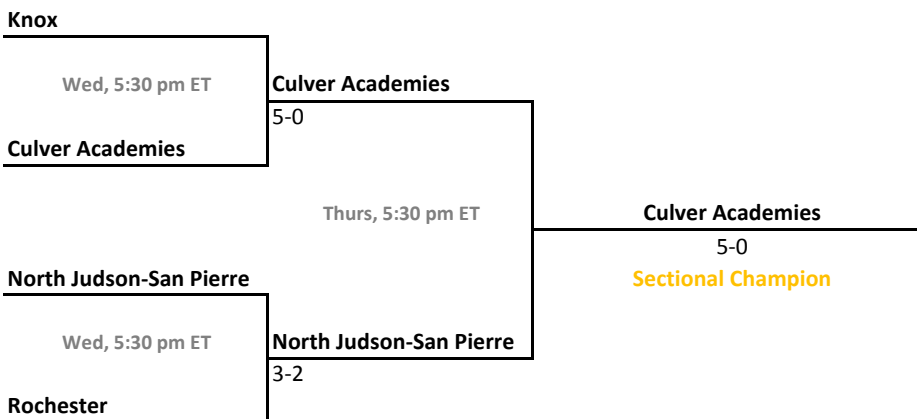

Turkey Run

Wed, 4:30 pm ET

Rockville

2010-11 IHSAA Girls Tennis

37th Annual Team State Tournament Series

Sectionals
May 18-21, 2011

Sectional 13 | Crown Point (5 teams)

Sectional 14 | Culver Academies (4 teams)

2010-11 IHSAA Girls Tennis

37th Annual Team State Tournament Series

Sectionals
May 18-21, 2011

Sectional 15 | Decatur Central (5 teams)

Sectional 16 | DeKalb (4 teams)

2010-11 IHSAA Girls Tennis

37th Annual Team State Tournament Series