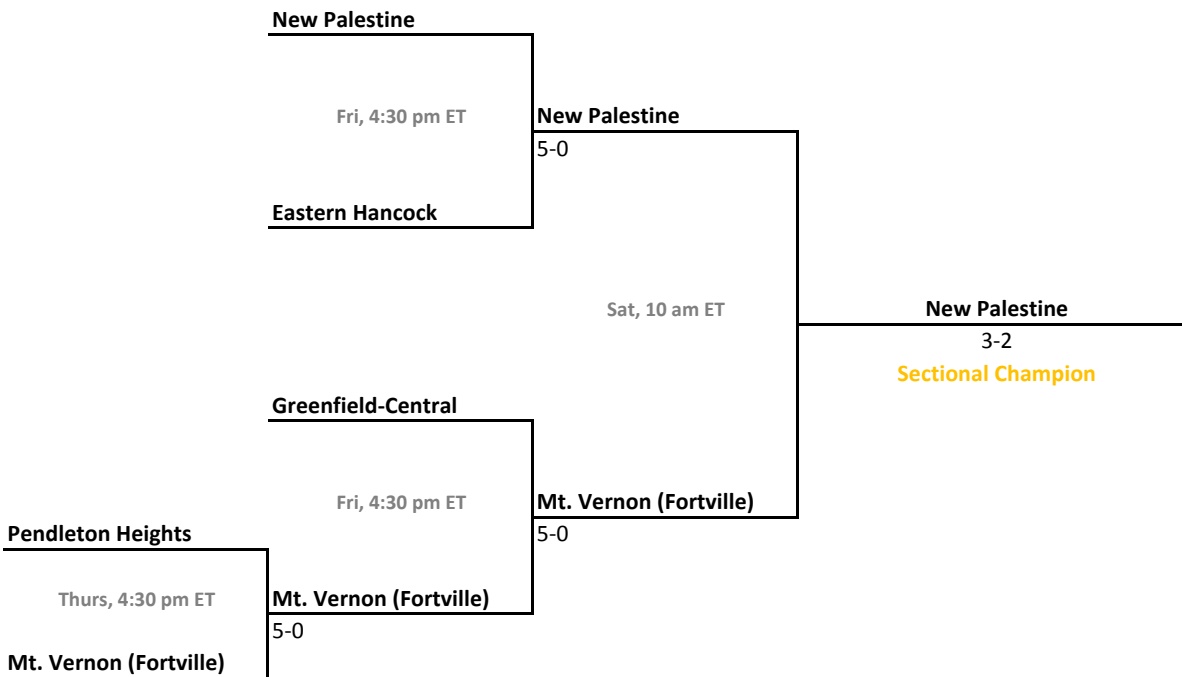

Sectional 38 | Marion (5 teams)

2010-11 IHSAA Girls Tennis

37th Annual Team State Tournament Series

Sectionals
May 18-21, 2011

Sectional 39 | Mount Vernon (5 teams)

Sectional 40 | Mount Vernon (Fortville) (6 teams)