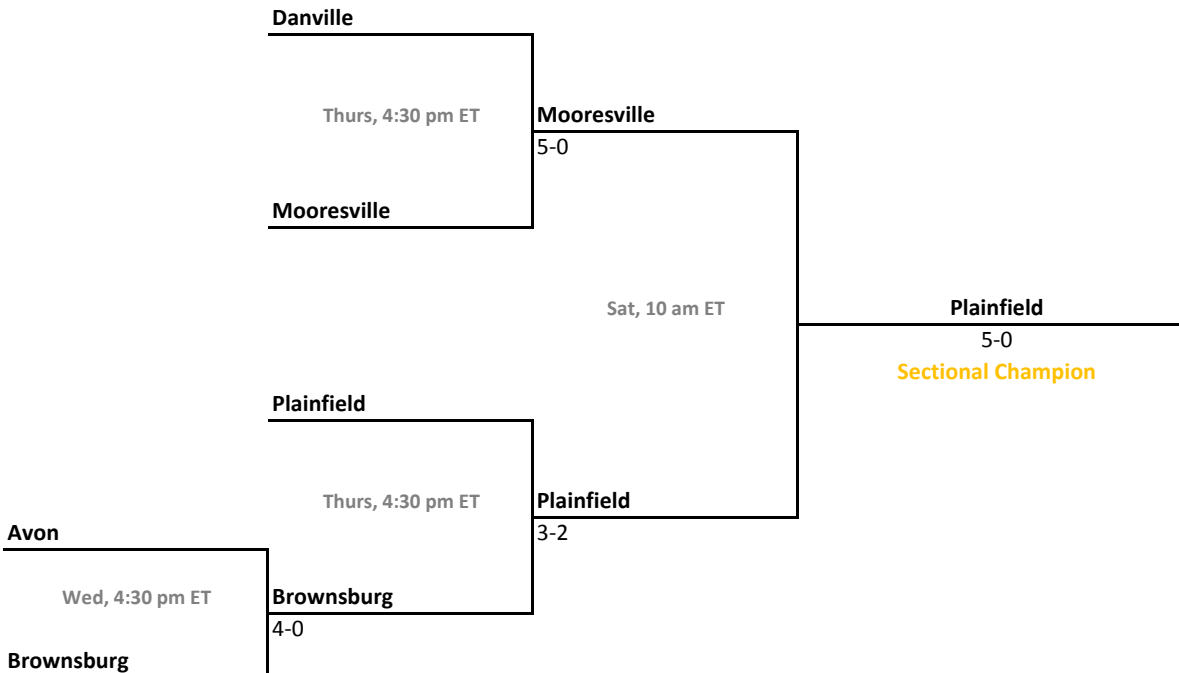

2010-11 IHSAA Girls Tennis

37th Annual Team State Tournament Series

Sectionals
May 18-21, 2011

Sectional 1 | Anderson (4 teams)

Sectional 2 | Avon (5 teams)

2010-11 IHSAA Girls Tennis

37th Annual Team State Tournament Series