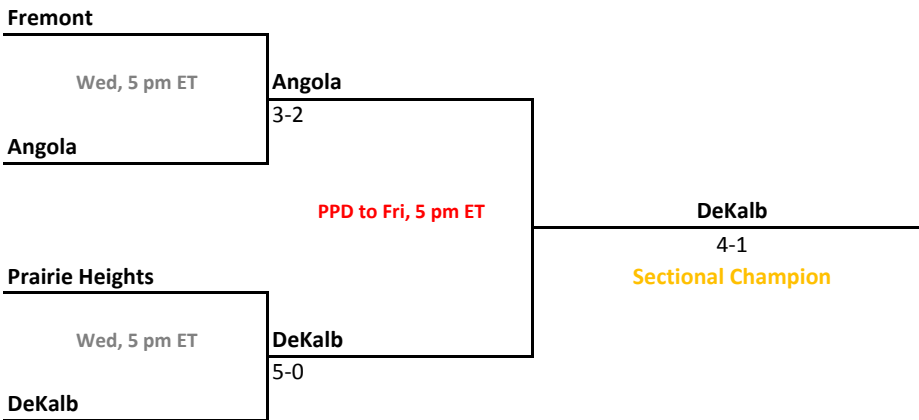

2010-11 IHSAA Girls Tennis

37th Annual Team State Tournament Series

Sectionals
May 18-21, 2011

Sectional 15 | Decatur Central (5 teams)

Sectional 16 | DeKalb (4 teams)

2010-11 IHSAA Girls Tennis

37th Annual Team State Tournament Series