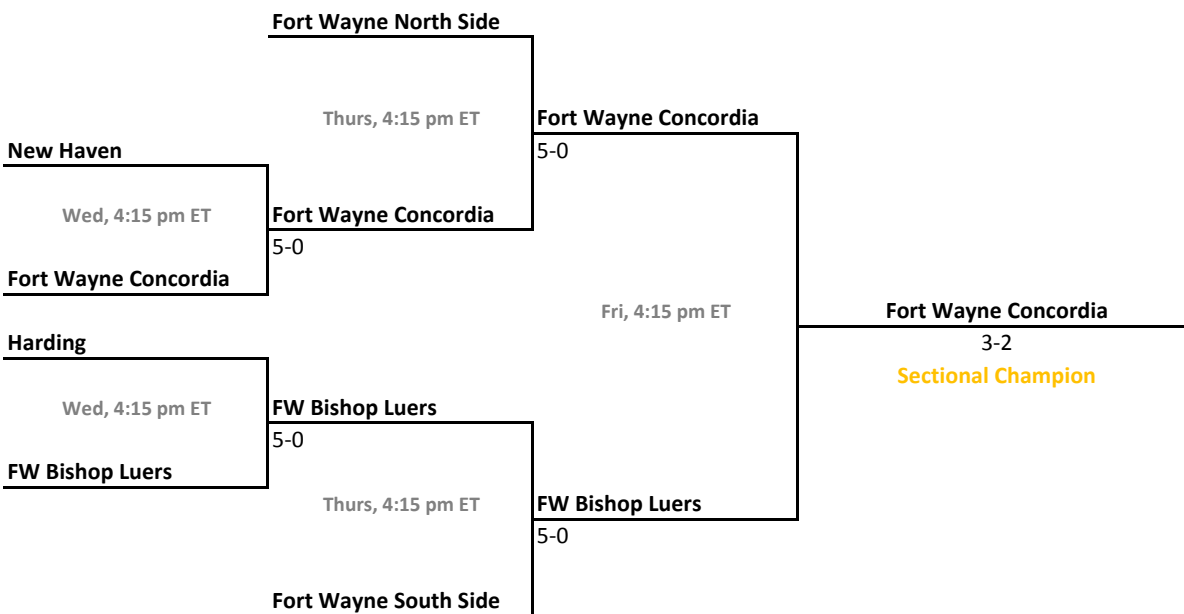

Sectional 22 | Fort Wayne Concordia Lutheran (6 teams)