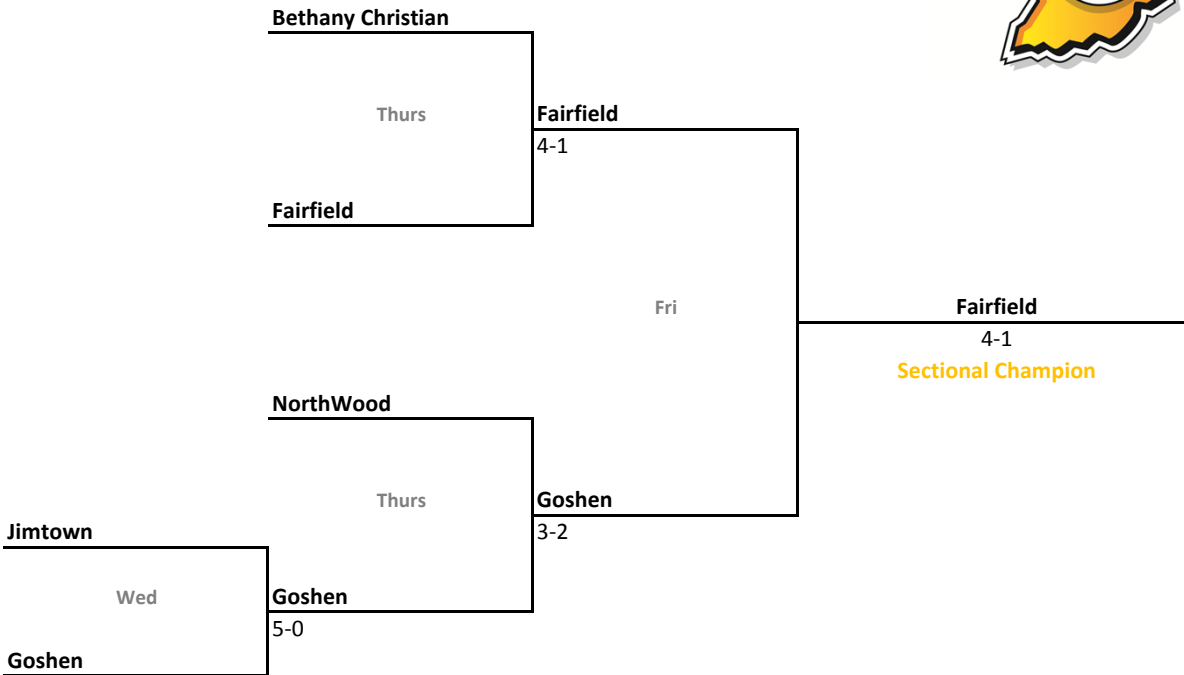

Sectional 25 | Goshen (5 teams)