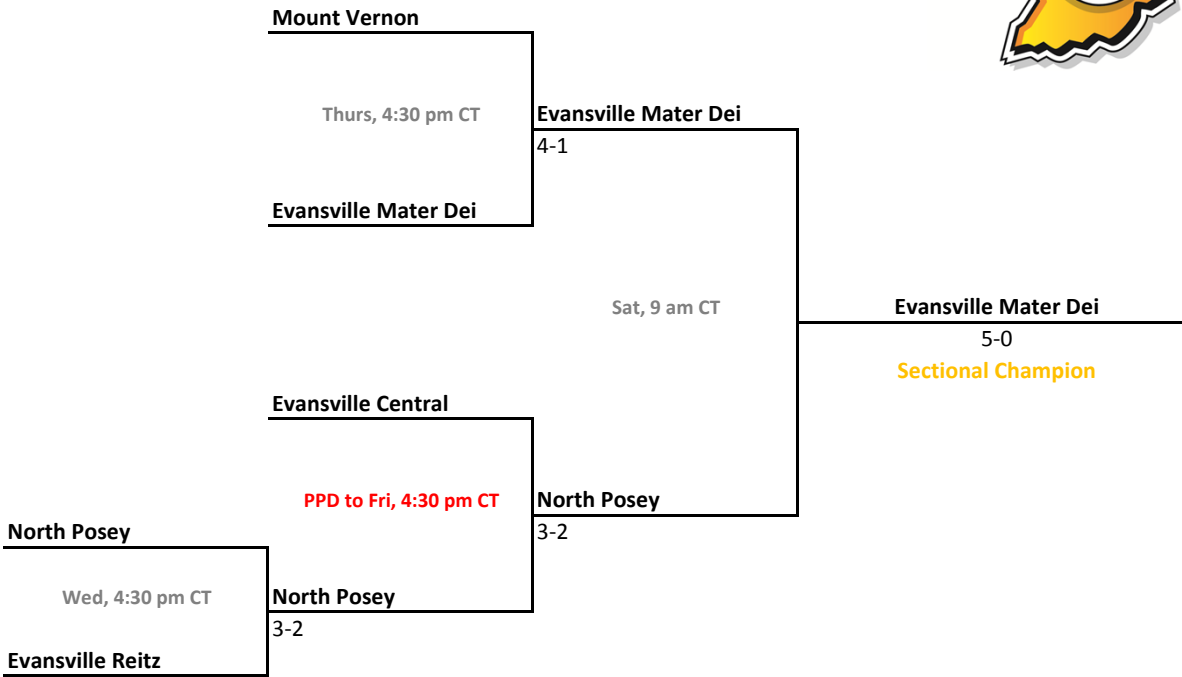

Sectional 38 | Marion (5 teams)

2010-11 IHSAA Girls Tennis

37th Annual Team State Tournament Series

Sectionals
May 18-21, 2011

Sectional 39 | Mount Vernon (5 teams)

Sectional 40 | Mount Vernon (Fortville) (6 teams)