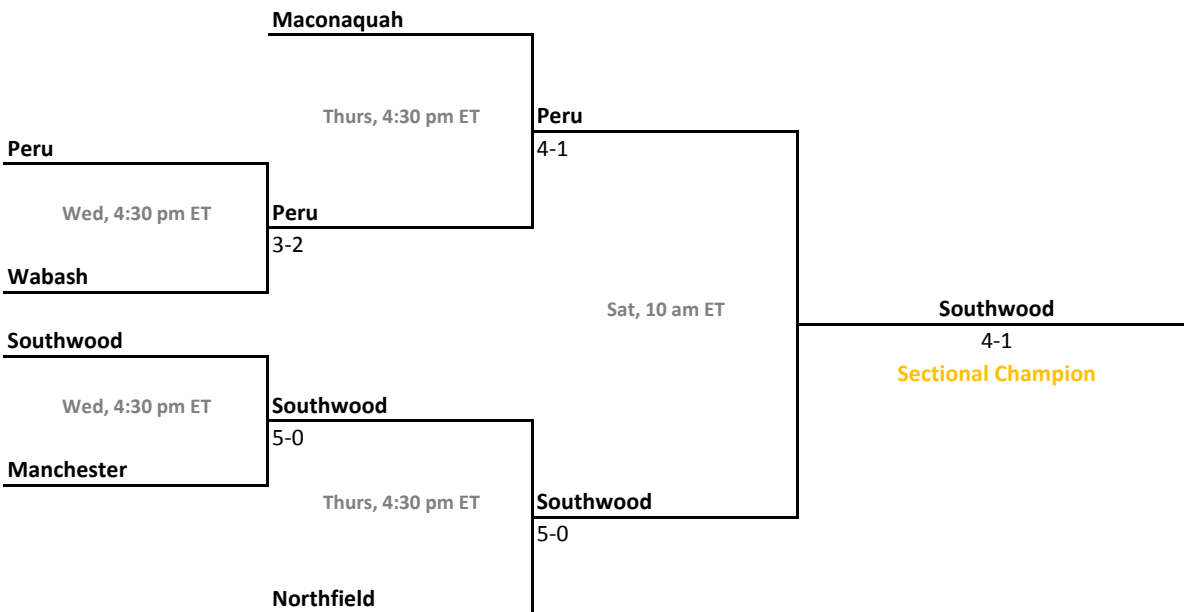

Sectional 50 | Peru (6 teams)