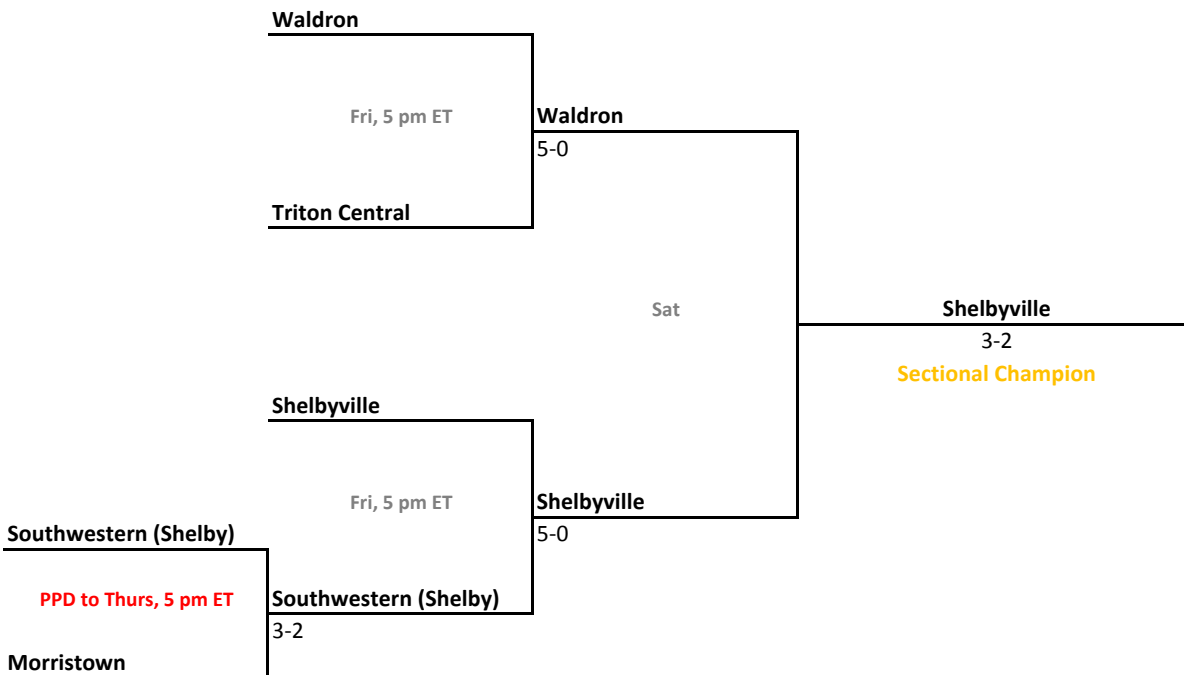

Sectional 56 | Shelbyville (5 teams)