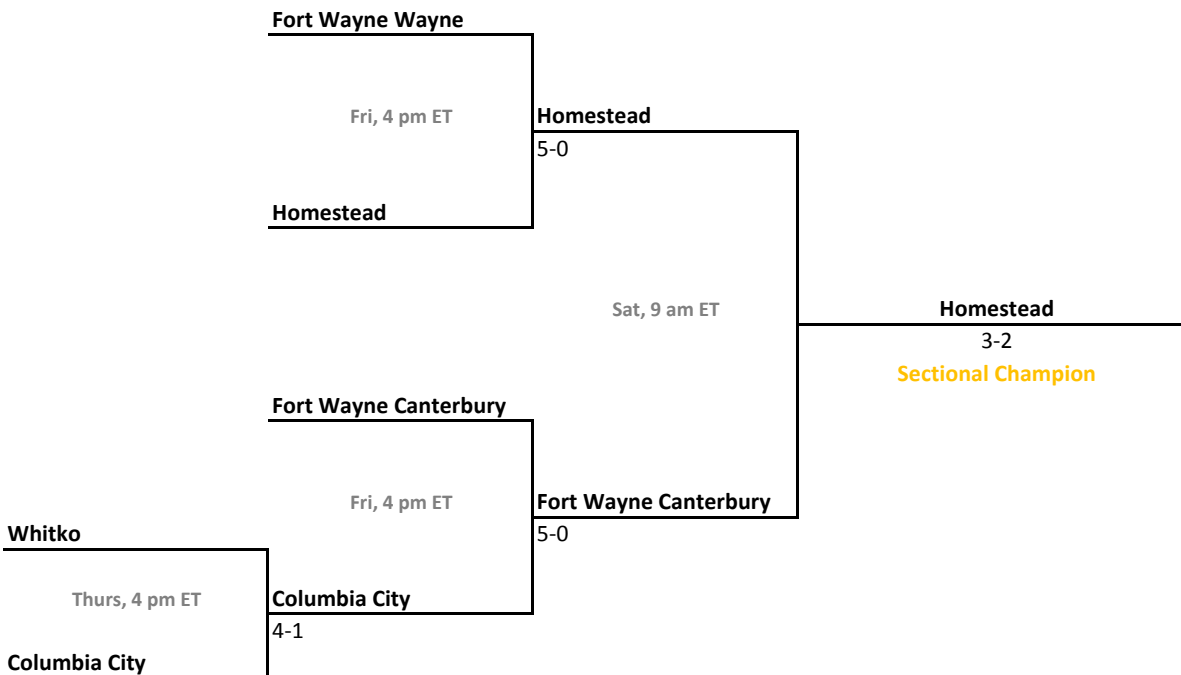

Sectional 28 | Homestead (5 teams)