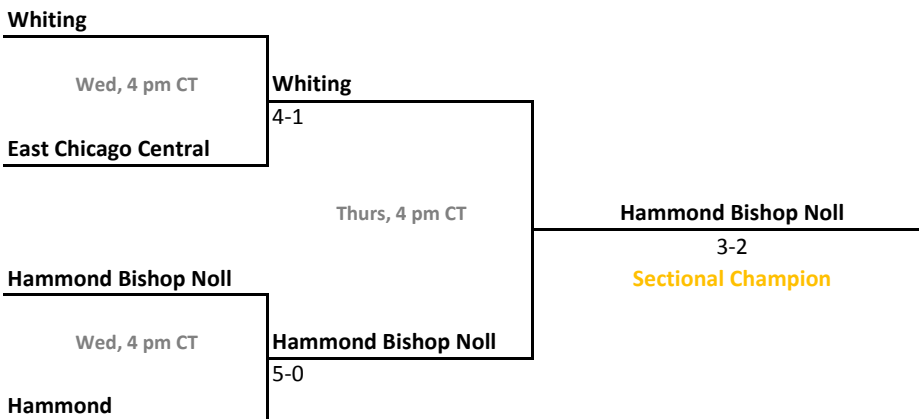

2010-11 IHSAA Girls Tennis

37th Annual Team State Tournament Series

Sectionals
May 18-21, 2011

Sectional 15 | Decatur Central (5 teams)

Sectional 16 | DeKalb (4 teams)

2010-11 IHSAA Girls Tennis

37th Annual Team State Tournament Series

Sectionals
May 18-21, 2011

Sectional 17 | Delta (at Yorktown) (4 teams)

Sectional 18 | East Chicago Central (4 teams)

2010-11 IHSAA Girls Tennis

37th Annual Team State Tournament Series

Sectionals
May 18-21, 2011