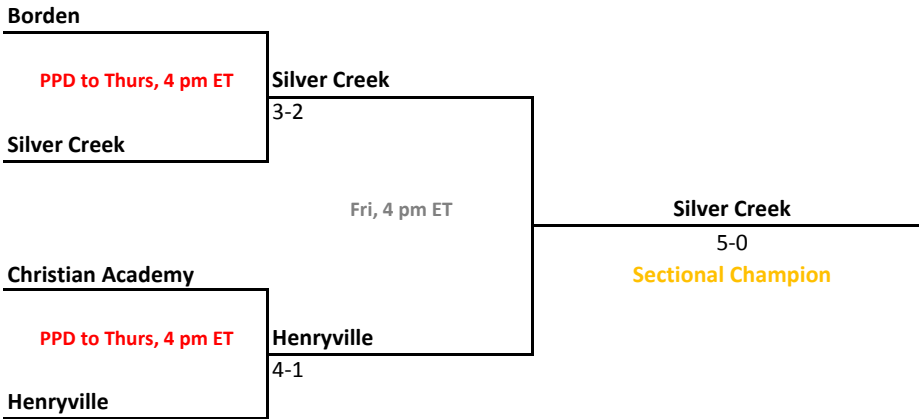

Sectionals
May 18-21, 2011

Sectional 55 | Seymour (5 teams)

Sectional 56 | Shelbyville (5 teams)

2010-11 IHSAA Girls Tennis

37th Annual Team State Tournament Series

Sectionals
May 18-21, 2011

Sectional 57 | Silver Creek (4 teams)