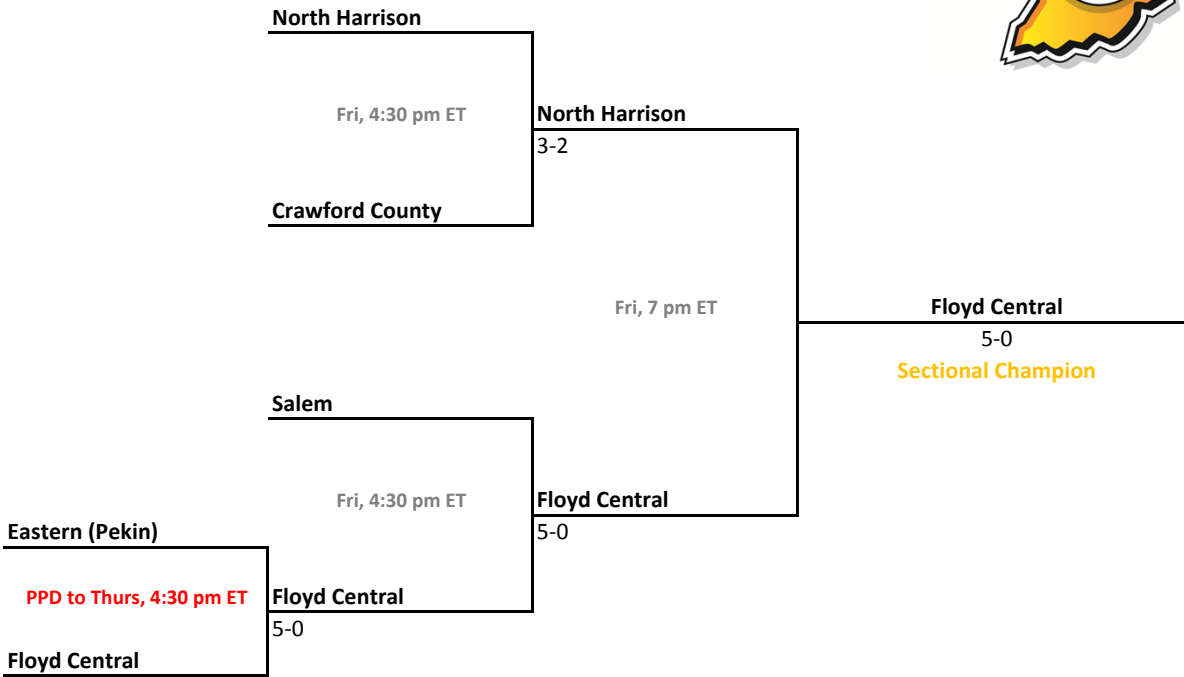

Sectional 19 | East Noble (6 teams)

Sectional 20 | Evansville Harrison (5 teams)

2010-11 IHSAA Girls Tennis

37th Annual Team State Tournament Series

Sectionals
May 18-21, 2011

Sectional 21 | Floyd Central (5 teams)