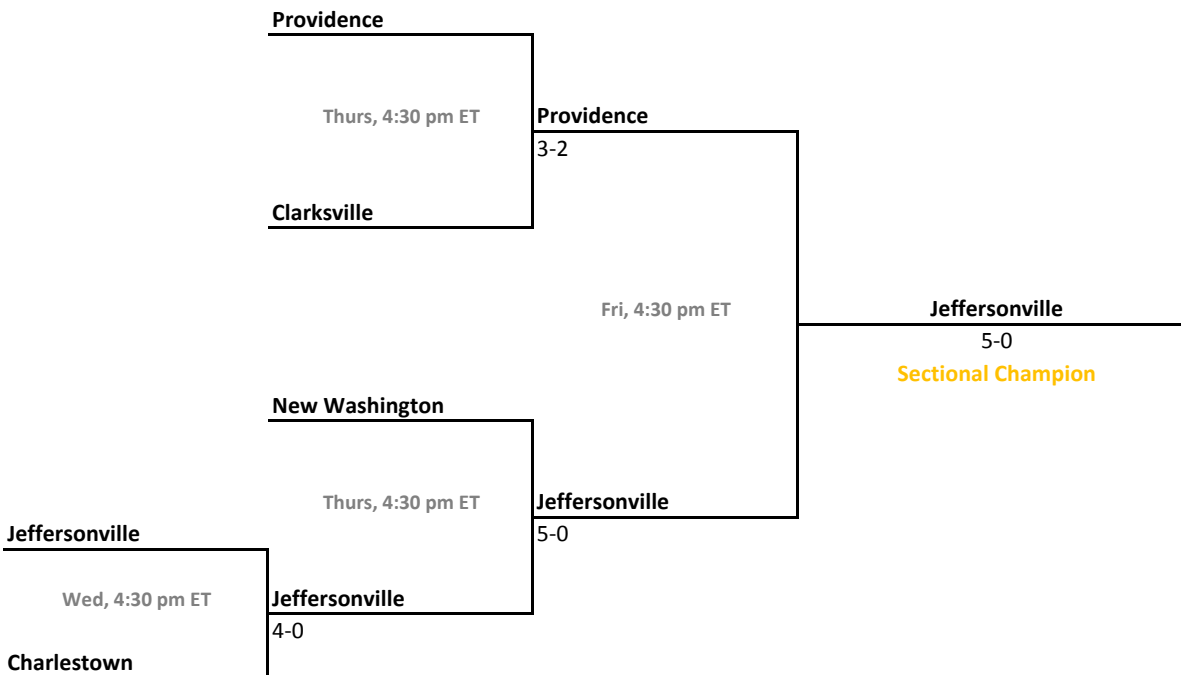

Sectional 30 | Jeffersonville (5 teams)