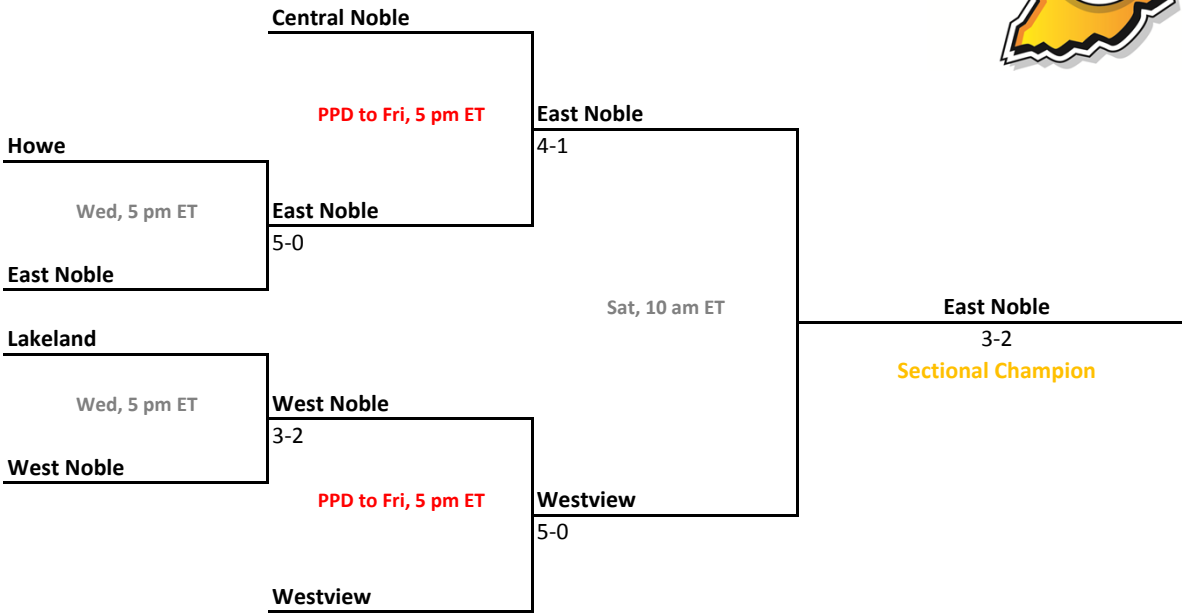

Sectional 19 | East Noble (6 teams)