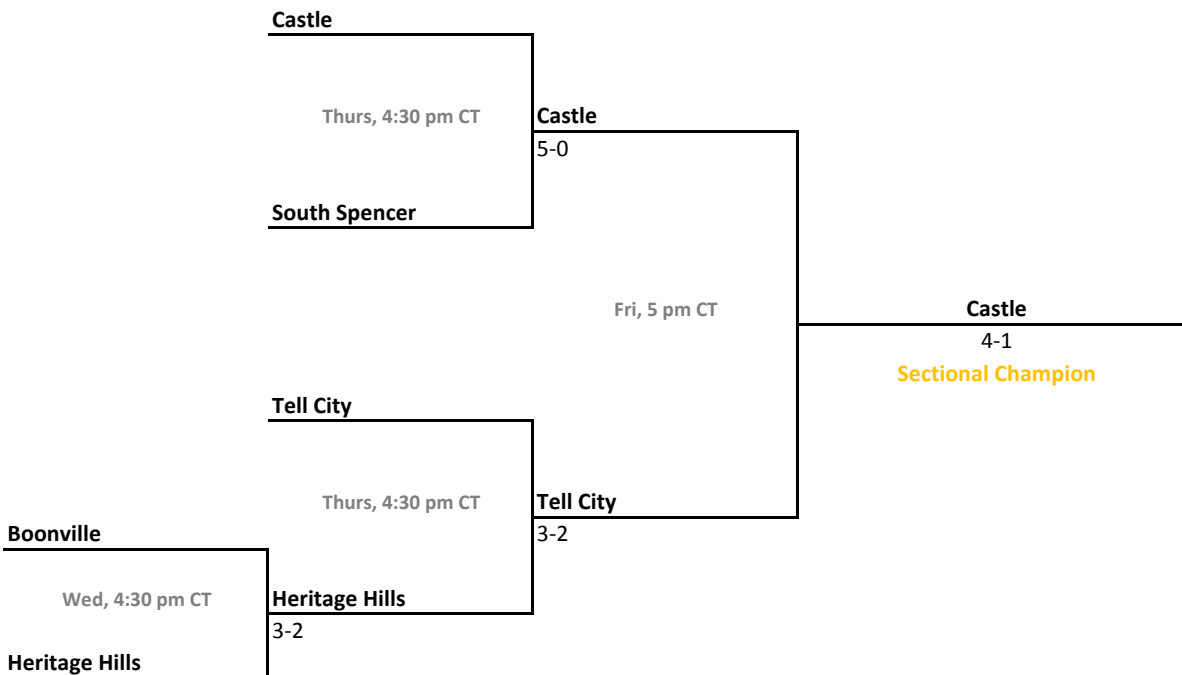

Sectional 58 | South Bend St. Joseph's (4 teams)

2010-11 IHSAA Girls Tennis

37th Annual Team State Tournament Series

Sectionals
May 18-21, 2011

Sectional 59 | South Dearborn (6 teams)

Sectional 60 | Tell City (5 teams)