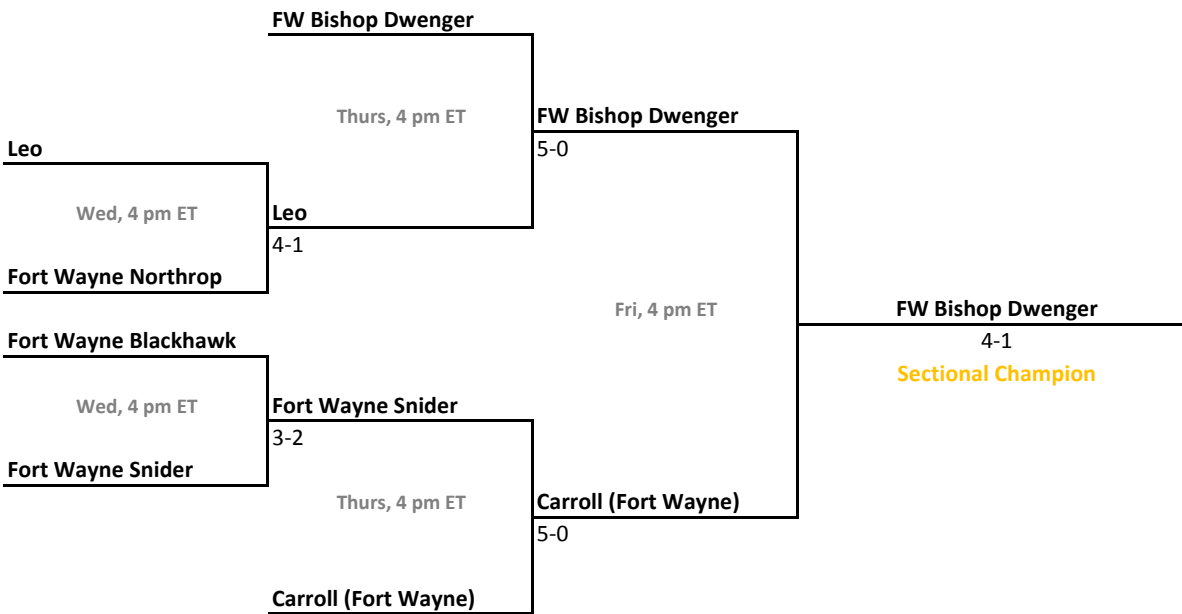

Sectional 6 | Bremen (5 teams)

2010-11 IHSAA Girls Tennis

37th Annual Team State Tournament Series

Sectionals
May 18-21, 2011

Sectional 7 | Carmel (6 teams)

Sectional 8 | Carroll (Fort Wayne) (6 teams)

2010-11 IHSAA Girls Tennis

37th Annual Team State Tournament Series

Sectionals
May 18-21, 2011

Sectional 9 | Center Grove (5 teams)

Sectional 10 | Columbus East (5 teams)

2010-11 IHSAA Girls Tennis

37th Annual Team State Tournament Series