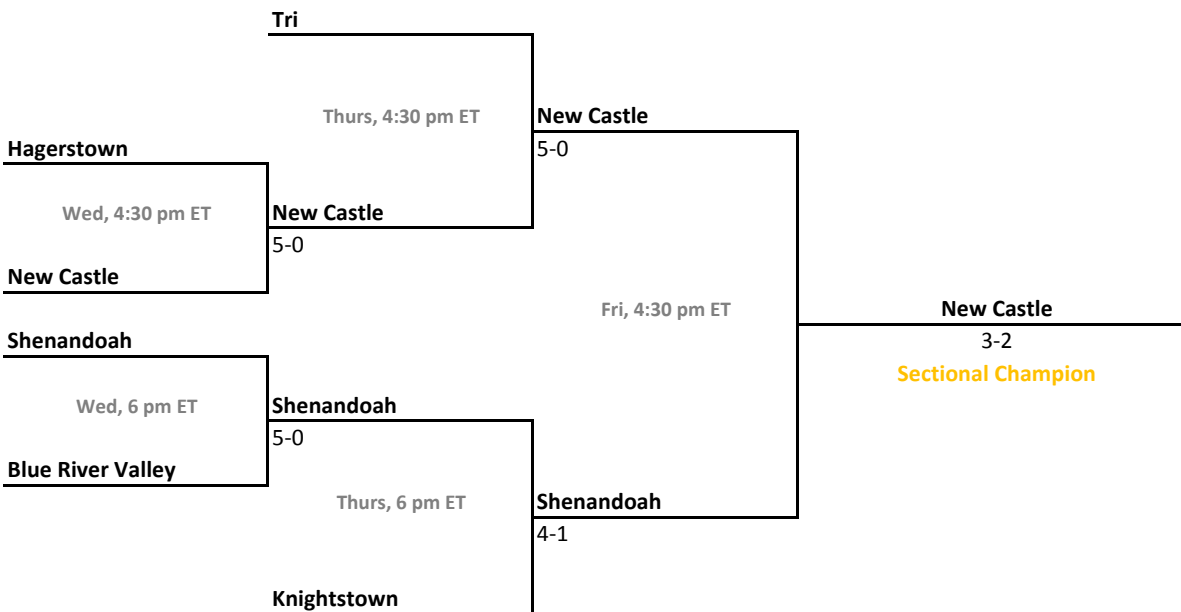

Hammond Gavit

2010-11 IHSAA Girls Tennis

37th Annual Team State Tournament Series

Sectionals
May 18-21, 2011

Sectional 43 | New Albany (4 teams)

South Central (Elizabeth)

Sectional 44 | New Castle (5 teams)