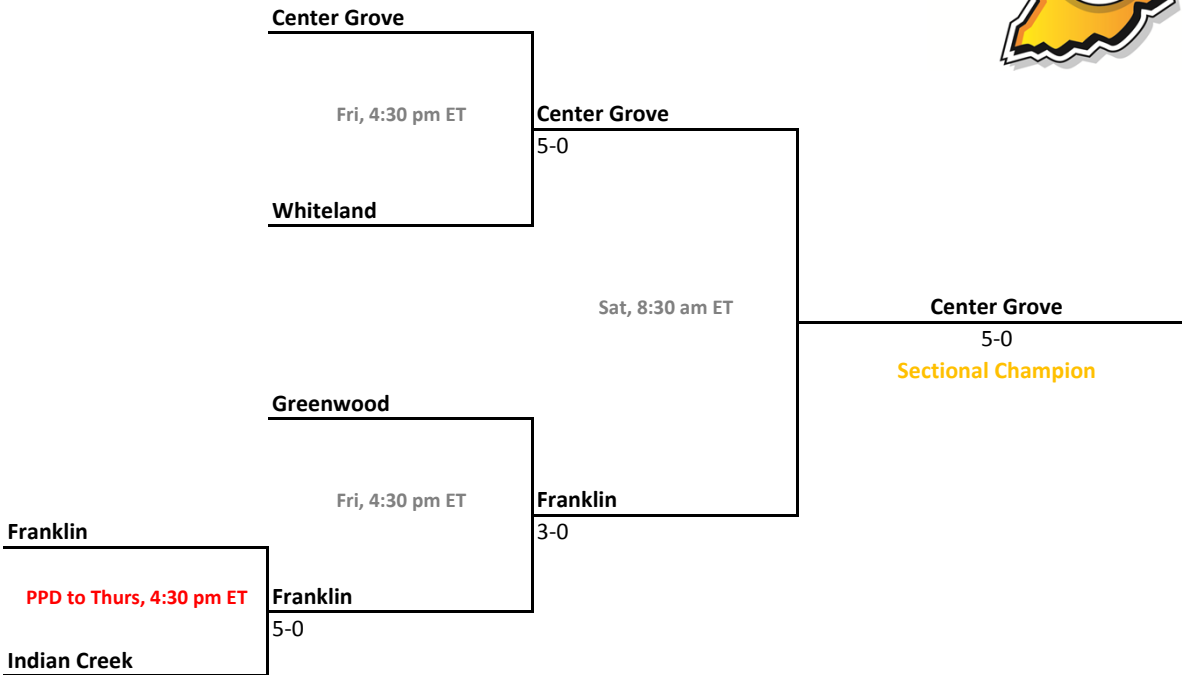

37th Annual Team State Tournament Series

Sectionals
May 18-21, 2011

Sectional 9 | Center Grove (5 teams)

Sectional 10 | Columbus East (5 teams)

2010-11 IHSAA Girls Tennis

37th Annual Team State Tournament Series