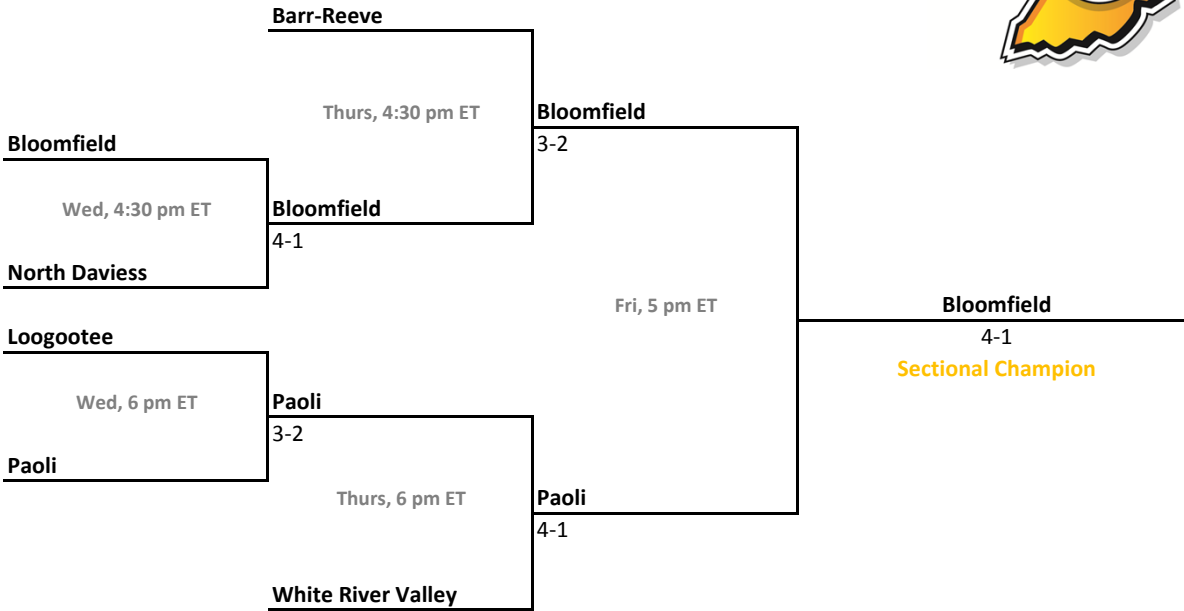

Sectionals
May 18-21, 2011

Sectional 35 | Lebanon (5 teams)

Sectional 36 | Logansport (5 teams)

2010-11 IHSAA Girls Tennis

37th Annual Team State Tournament Series

Sectionals
May 18-21, 2011

Sectional 37 | Loogootee (6 teams)