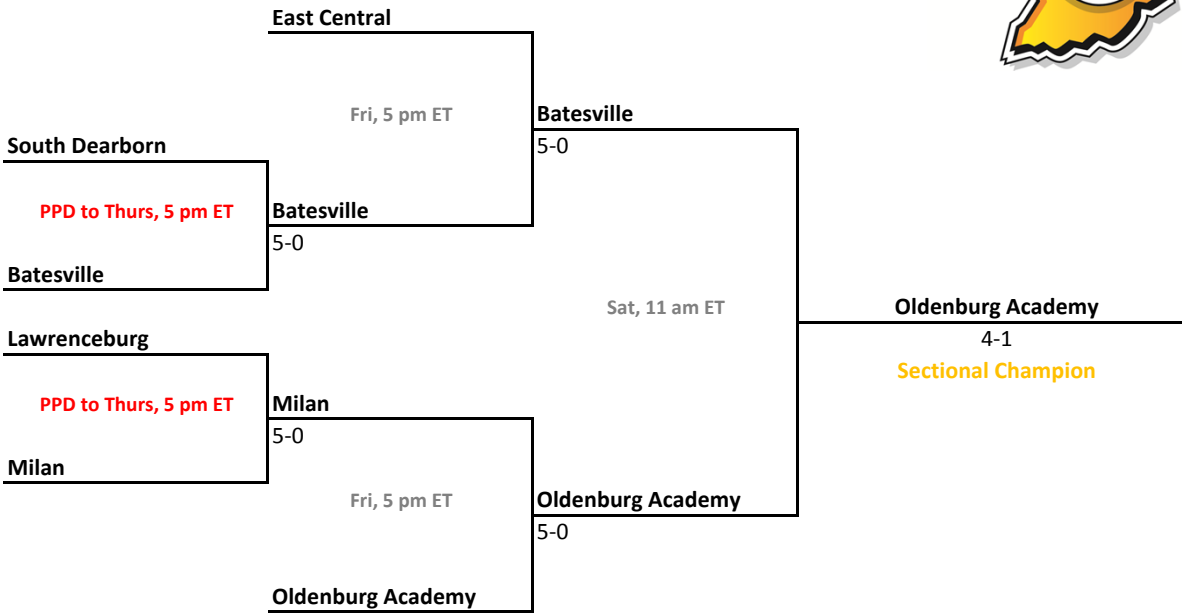

Sectional 58 | South Bend St. Joseph's (4 teams)

2010-11 IHSAA Girls Tennis

37th Annual Team State Tournament Series

Sectionals
May 18-21, 2011

Sectional 59 | South Dearborn (6 teams)

Sectional 60 | Tell City (5 teams)