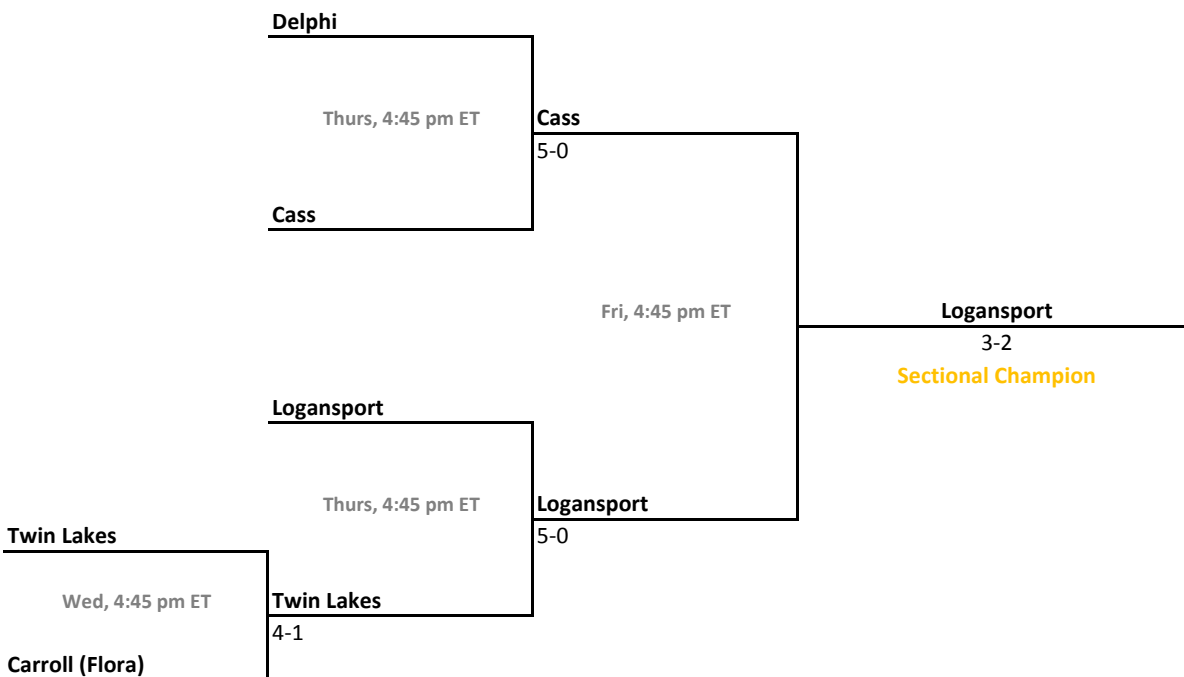

Sectional 36 | Logansport (5 teams)