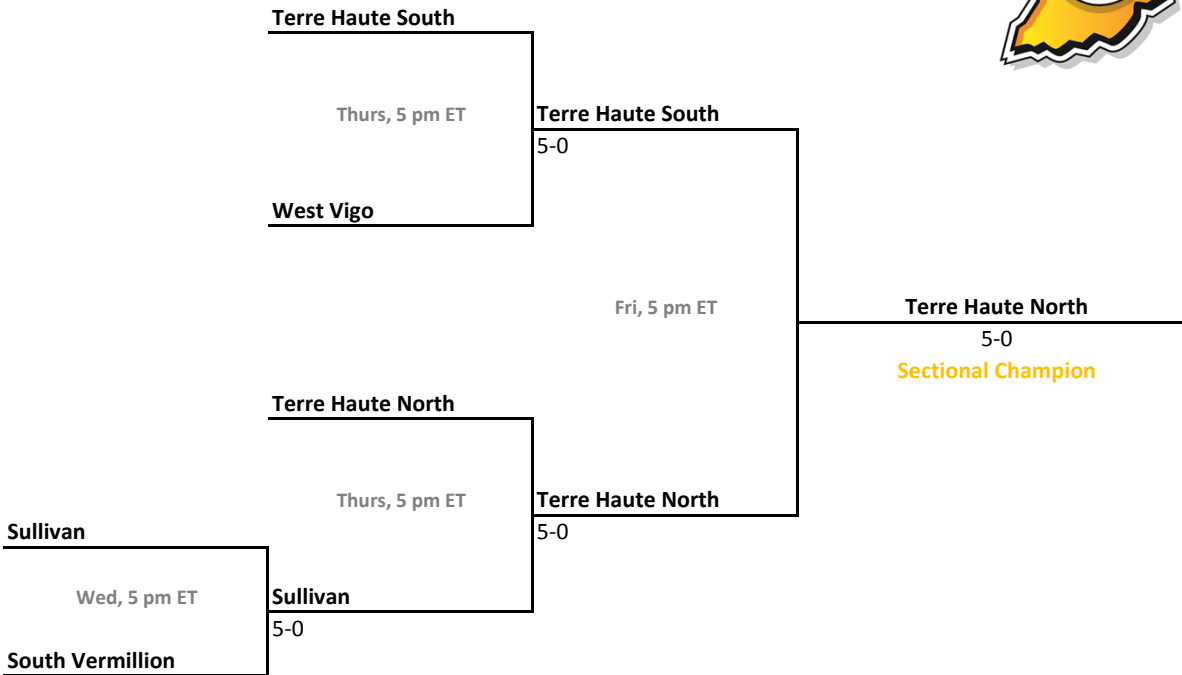

Sectional 61 | Terre Haute North (5 teams)