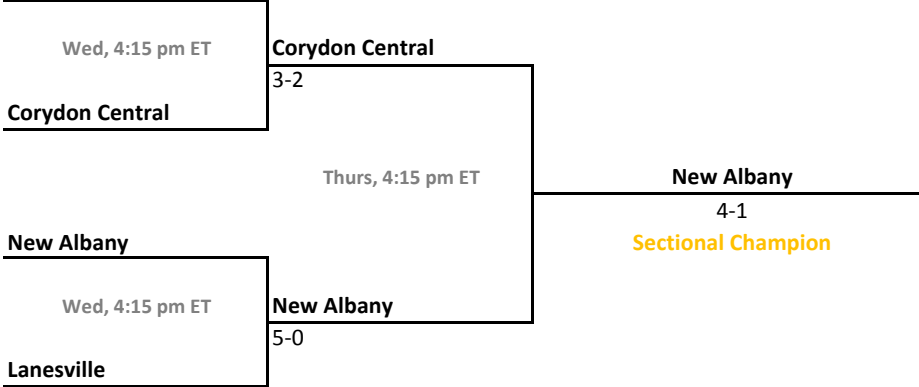

Hammond Gavit

2010-11 IHSAA Girls Tennis

37th Annual Team State Tournament Series

Sectionals
May 18-21, 2011

Sectional 43 | New Albany (4 teams)

South Central (Elizabeth)

Sectional 44 | New Castle (5 teams)