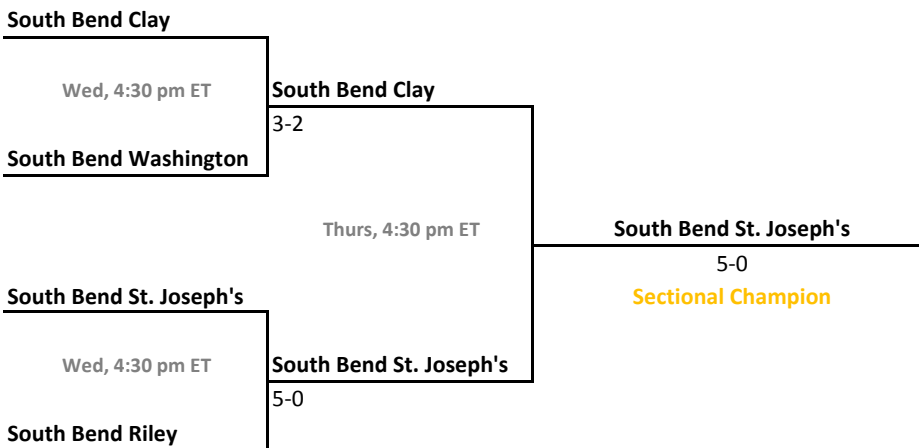

2010-11 IHSAA Boys Tennis

44th Annual Team State Tournament Series

Sectionals
Sept. 29-Oct. 2, 2010

Sectional 57 | Silver Creek (4 teams)

Sectional 58 | South Bend Clay (4 teams)

2010-11 IHSAA Boys Tennis

44th Annual Team State Tournament Series