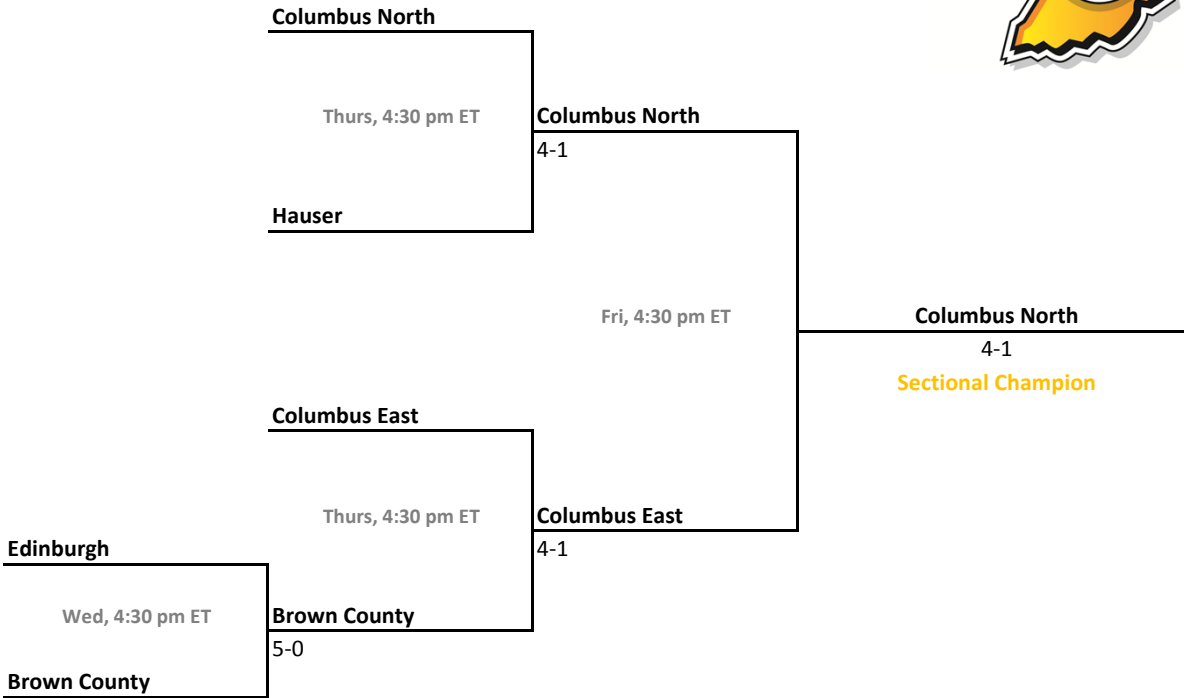

Sectional 8 | Center Grove (5 teams)

2010-11 IHSAA Boys Tennis

44th Annual Team State Tournament Series

Sectionals
Sept. 29-Oct. 2, 2010

Sectional 9 | Columbus North (5 teams)

Sectional 10 | Concord (4 teams)