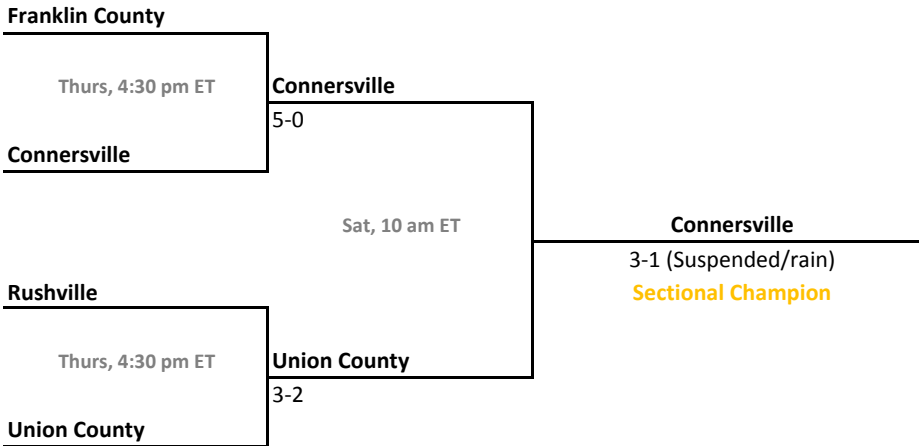

Sectional 11 | Connersville (4 teams)