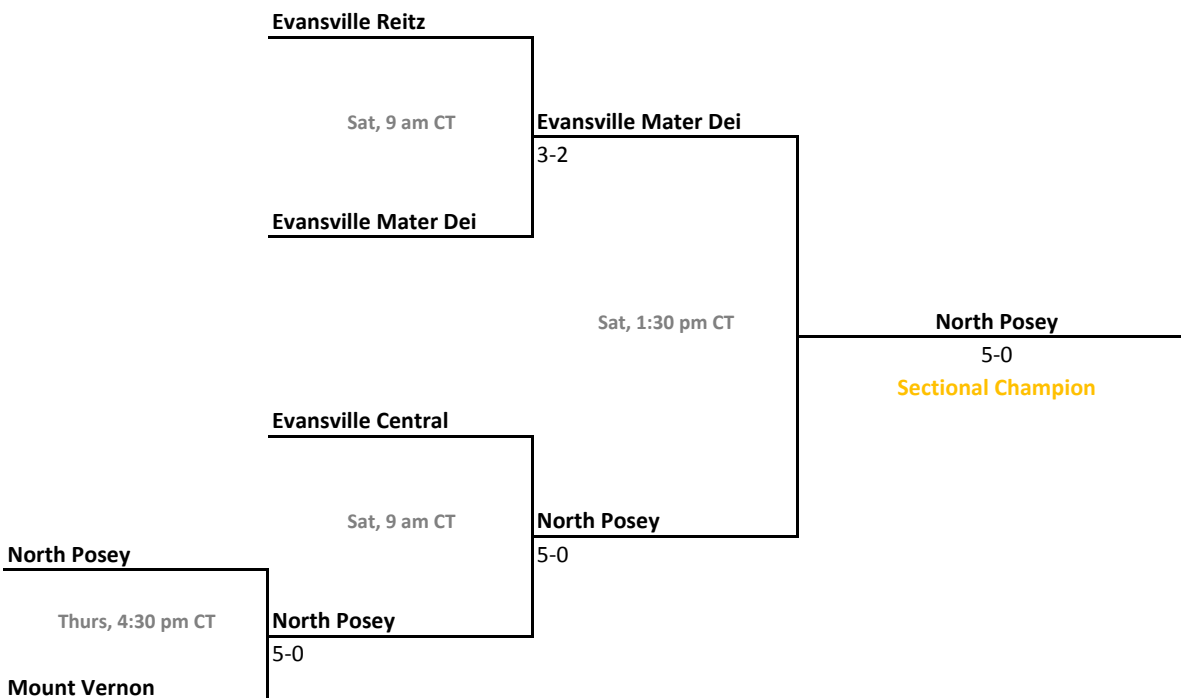

Sectional 38 | Mount Vernon (5 teams)