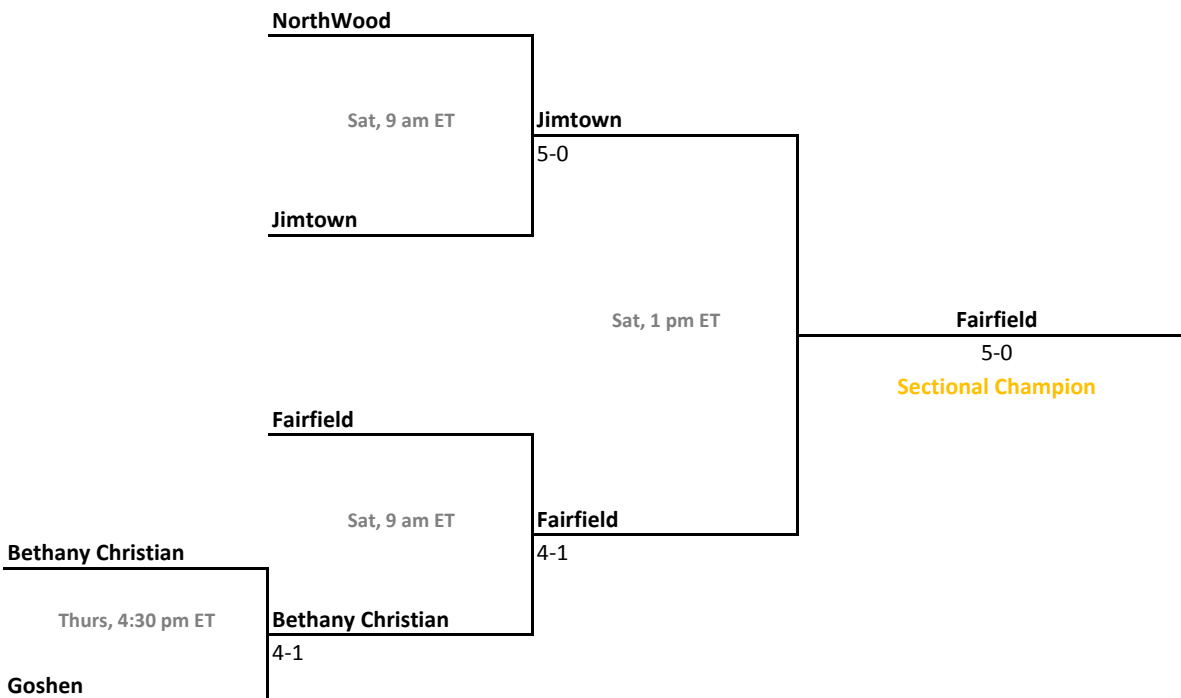

Sectional 22 | Fountain Central (5 teams)

2010-11 IHSAA Boys Tennis

44th Annual Team State Tournament Series

Sectionals
Sept. 29-Oct. 2, 2010

Sectional 23 | Franklin Central (4 teams)

Sectional 24 | Goshen (5 teams)