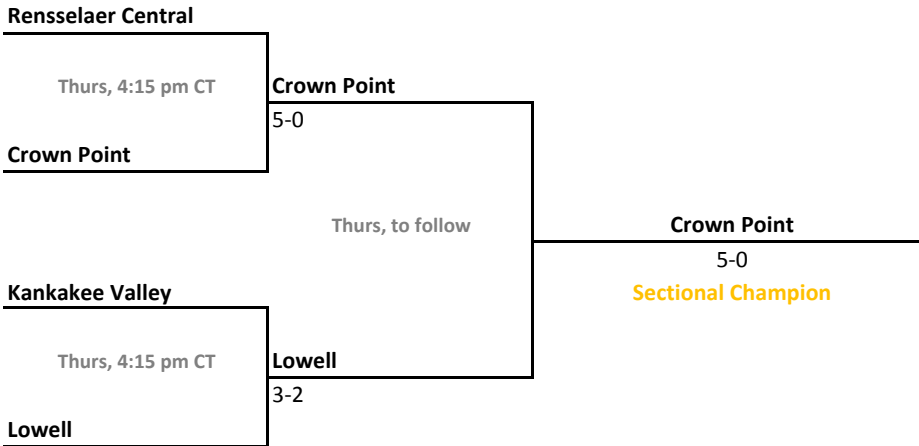

Sectional 13 | Crown Point (4 teams)