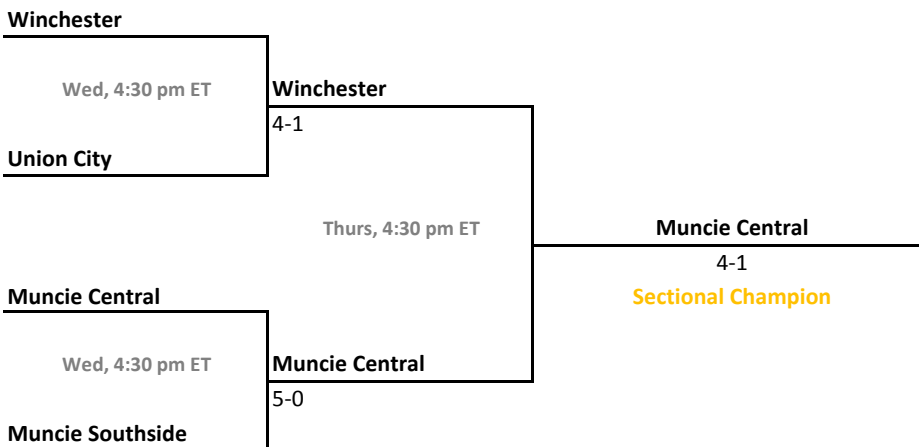

Sectionals
Sept. 29-Oct. 2, 2010

Sectional 35 | Loogootee (5 teams)

Sectional 36 | Marion (5 teams)

2010-11 IHSAA Boys Tennis

44th Annual Team State Tournament Series

Sectionals
Sept. 29-Oct. 2, 2010

Sectional 37 | Merrillville (3 teams)

Merrillville

Sectional 38 | Mount Vernon (5 teams)

2010-11 IHSAA Boys Tennis

44th Annual Team State Tournament Series

Sectionals
Sept. 29-Oct. 2, 2010

Sectional 39 | Mount Vernon (Fortville) (5 teams)

Sectional 40 | Muncie Central (4 teams)