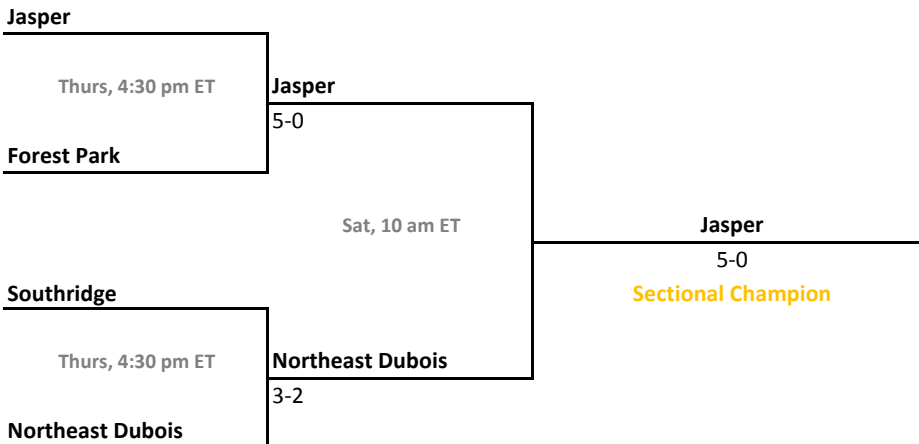

Sectional 28 | Jasper (4 teams)