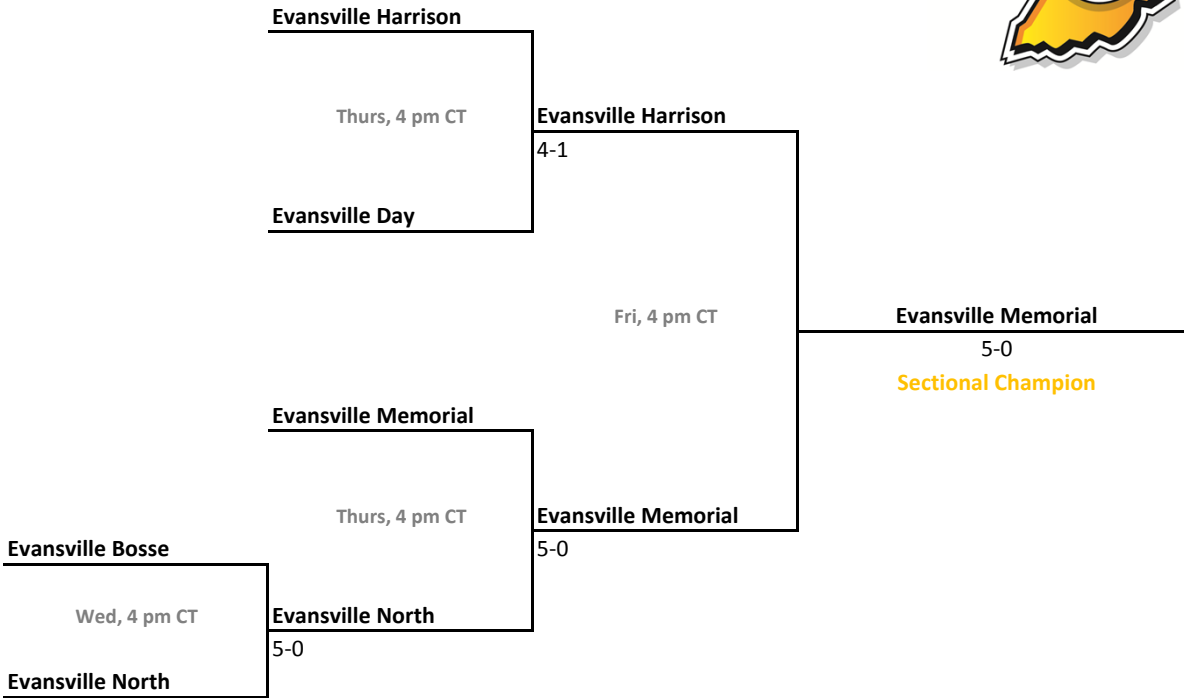

Sectional 19 | Evansville Reitz Memorial (5 teams)