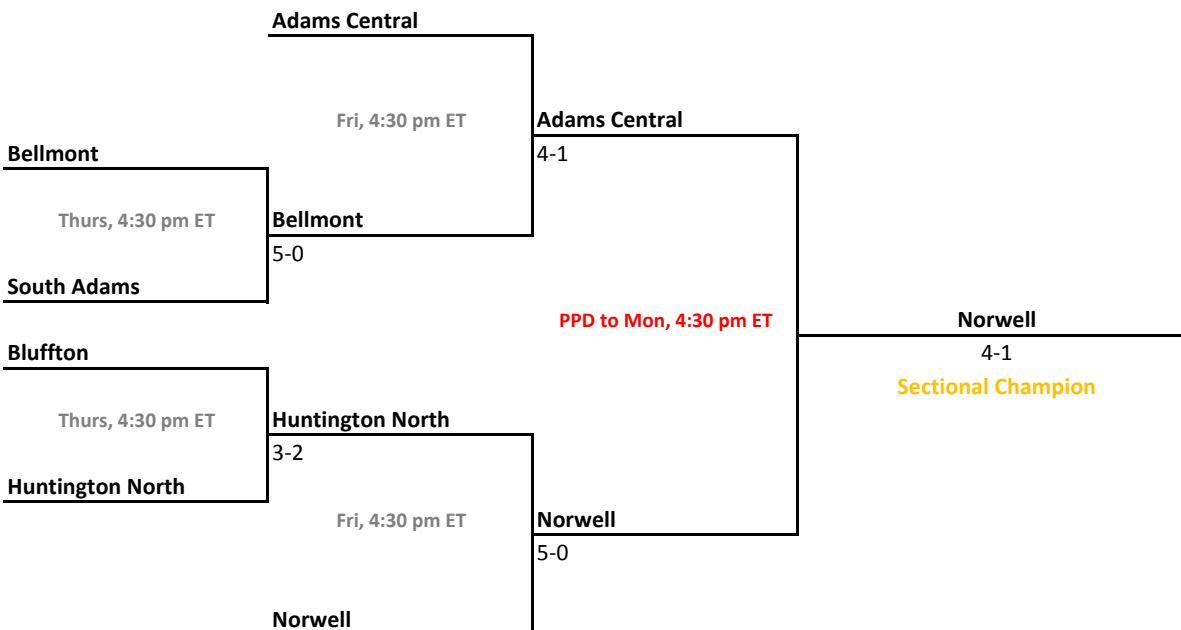

Sectional 46 | Norwell (6 teams)