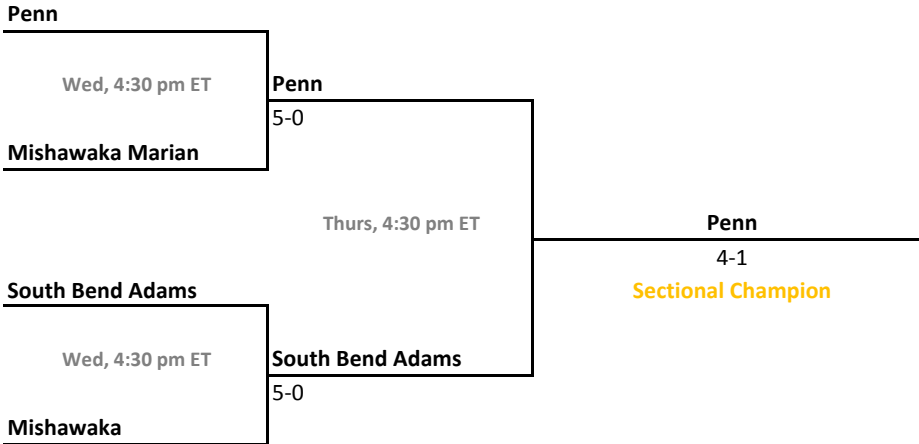

Sectionals
Sept. 29-Oct. 2, 2010

Sectional 43 | New Castle (6 teams)

Sectional 44 | North Central (Indianapolis) (6 teams)

2010-11 IHSAA Boys Tennis

44th Annual Team State Tournament Series

Sectionals
Sept. 29-Oct. 2, 2010

Sectional 45 | Northview (4 teams)

Sectional 46 | Norwell (6 teams)

2010-11 IHSAA Boys Tennis

44th Annual Team State Tournament Series

Sectionals
Sept. 29-Oct. 2, 2010

Sectional 47 | Penn (4 teams)

Sectional 48 | Peru (4 teams)