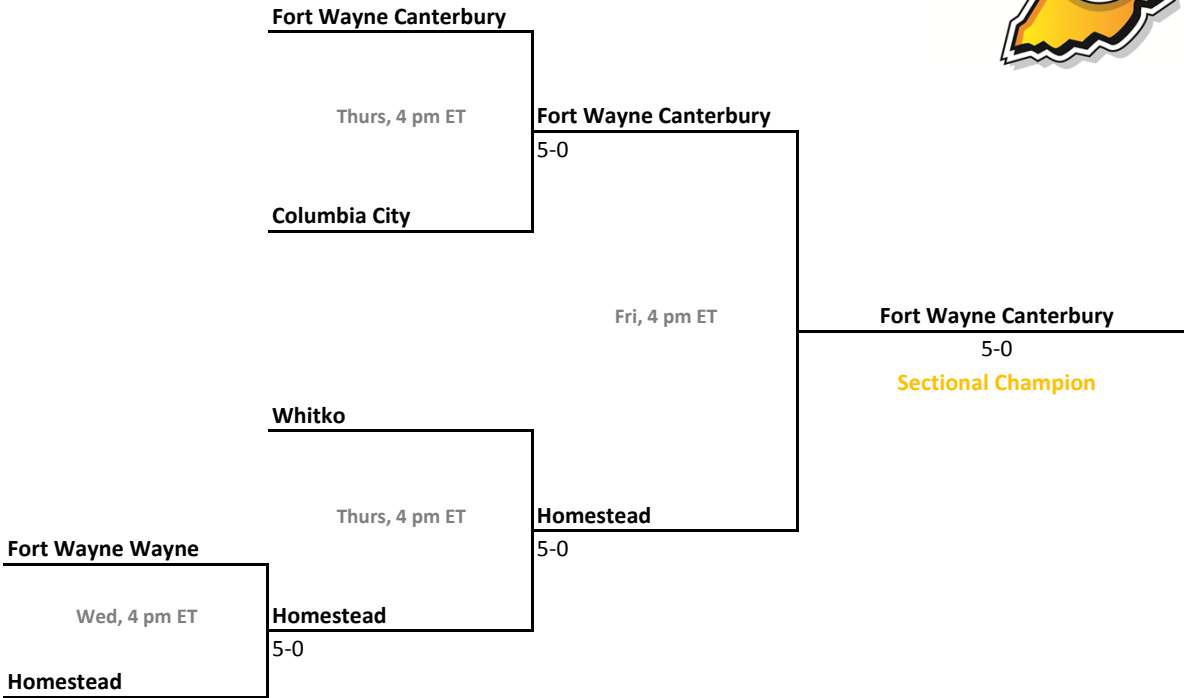

Sectional 27 | Homestead (5 teams)