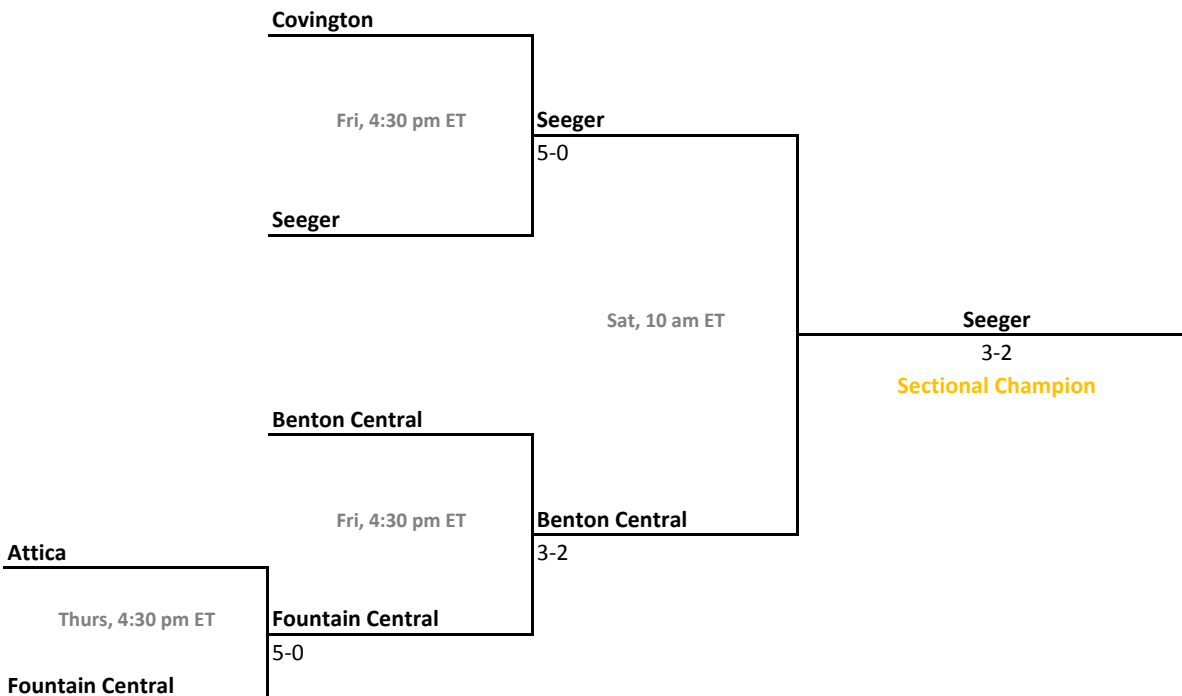

Sectional 22 | Fountain Central (5 teams)