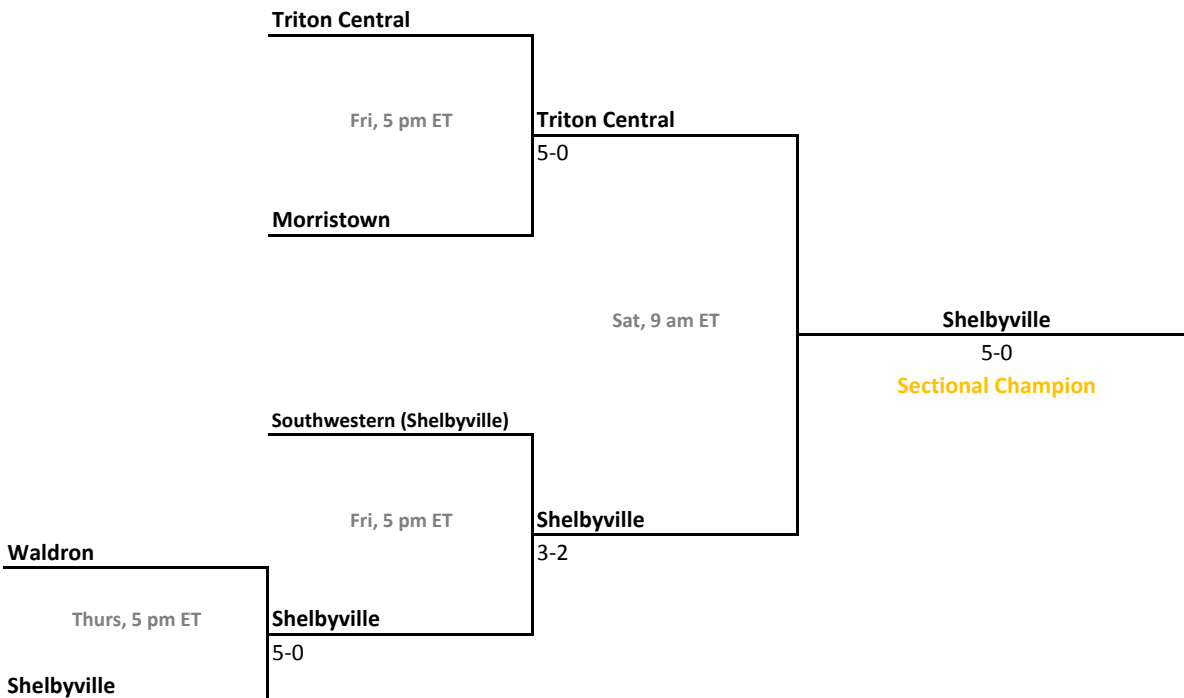

Sectional 54 | Seymour (5 teams)

2010-11 IHSAA Boys Tennis

44th Annual Team State Tournament Series

Sectionals
Sept. 29-Oct. 2, 2010

Sectional 55 | Shawe Memorial (5 teams)

Sectional 56 | Shelbyville (5 teams)