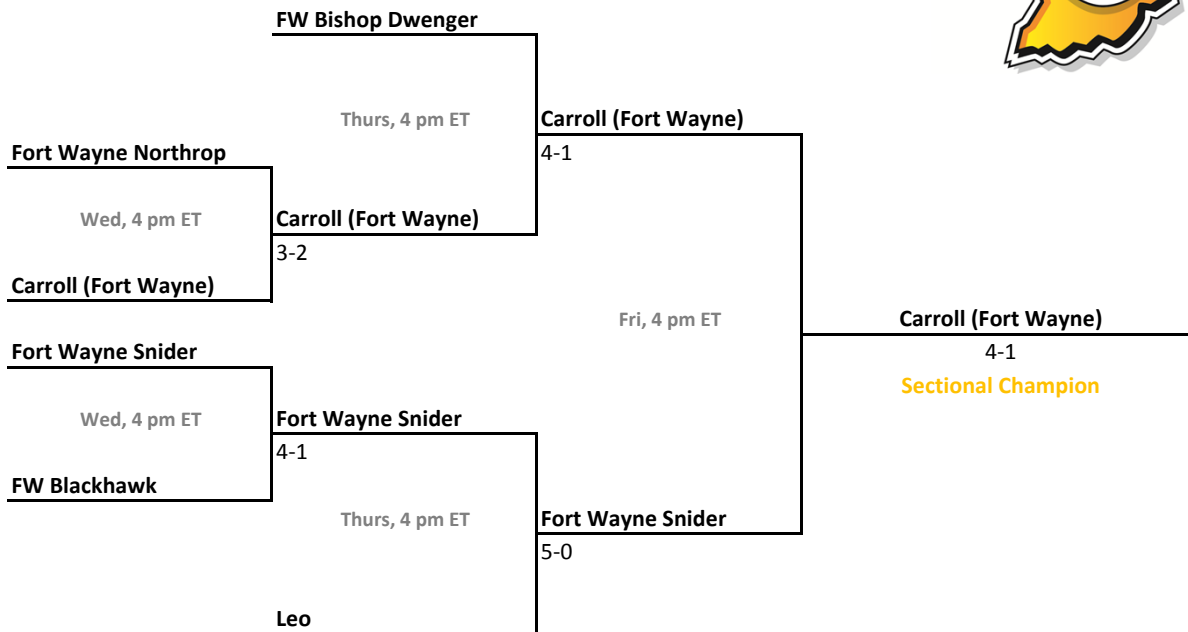

Sectional 5 | Brownsburg (5 teams)

Sectional 6 | Carmel (6 teams)

2010-11 IHSAA Boys Tennis

44th Annual Team State Tournament Series

Sectionals
Sept. 29-Oct. 2, 2010

Sectional 7 | Caroll (Fort Wayne) (6 teams)