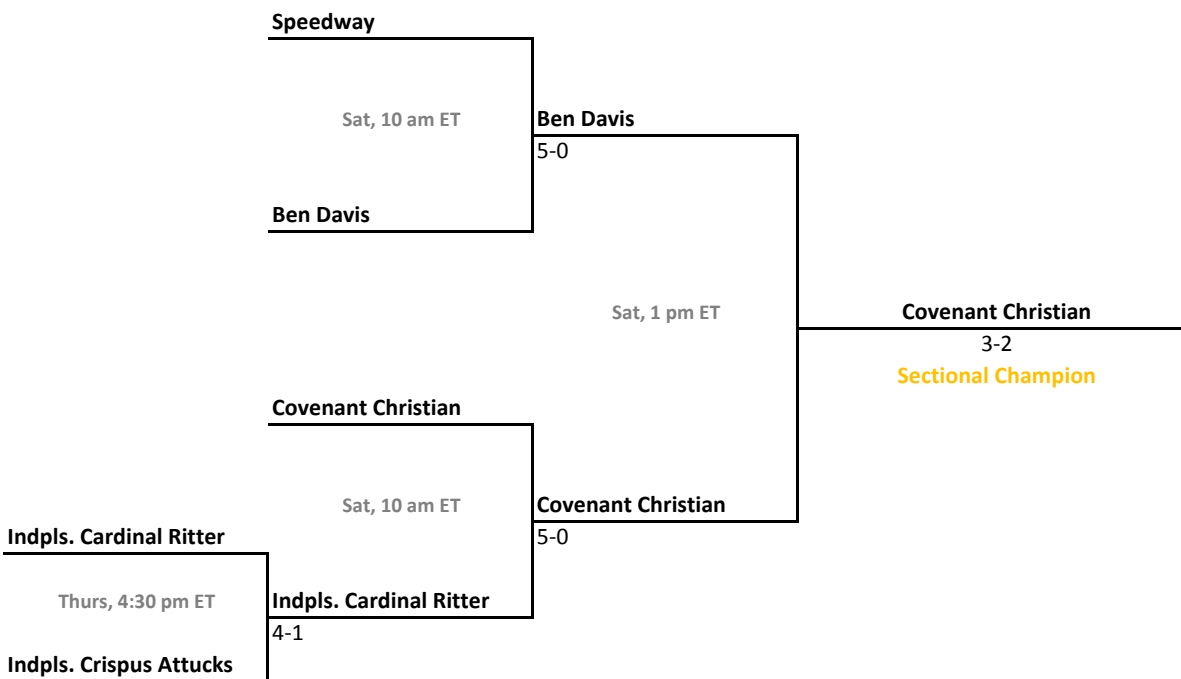

Sectional 2 | Ben Davis (6 teams)