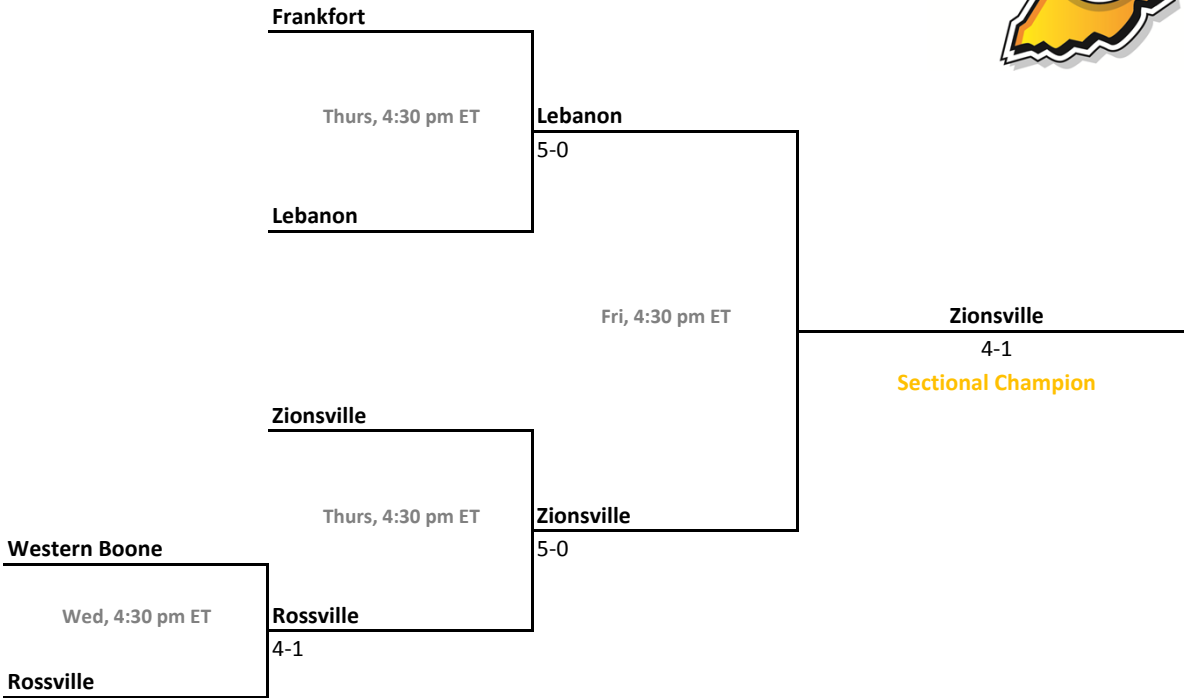

Sectional 33 | Lebanon (5 teams)