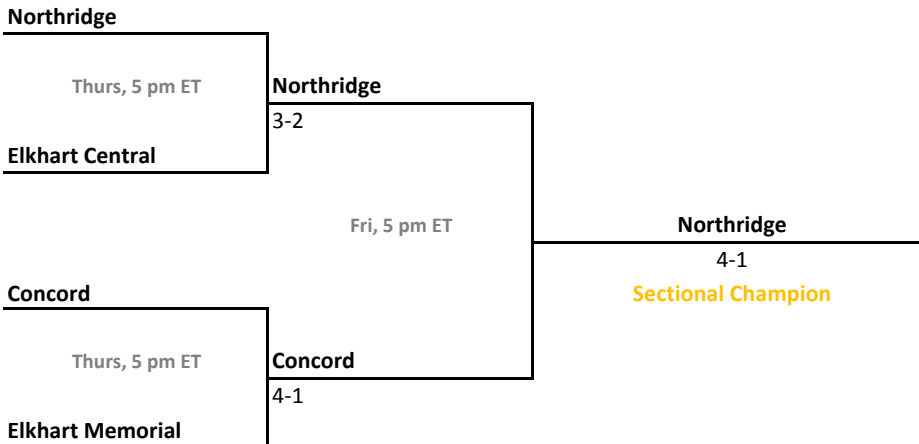

Sectional 8 | Center Grove (5 teams)

2010-11 IHSAA Boys Tennis

44th Annual Team State Tournament Series

Sectionals
Sept. 29-Oct. 2, 2010

Sectional 9 | Columbus North (5 teams)

Sectional 10 | Concord (4 teams)