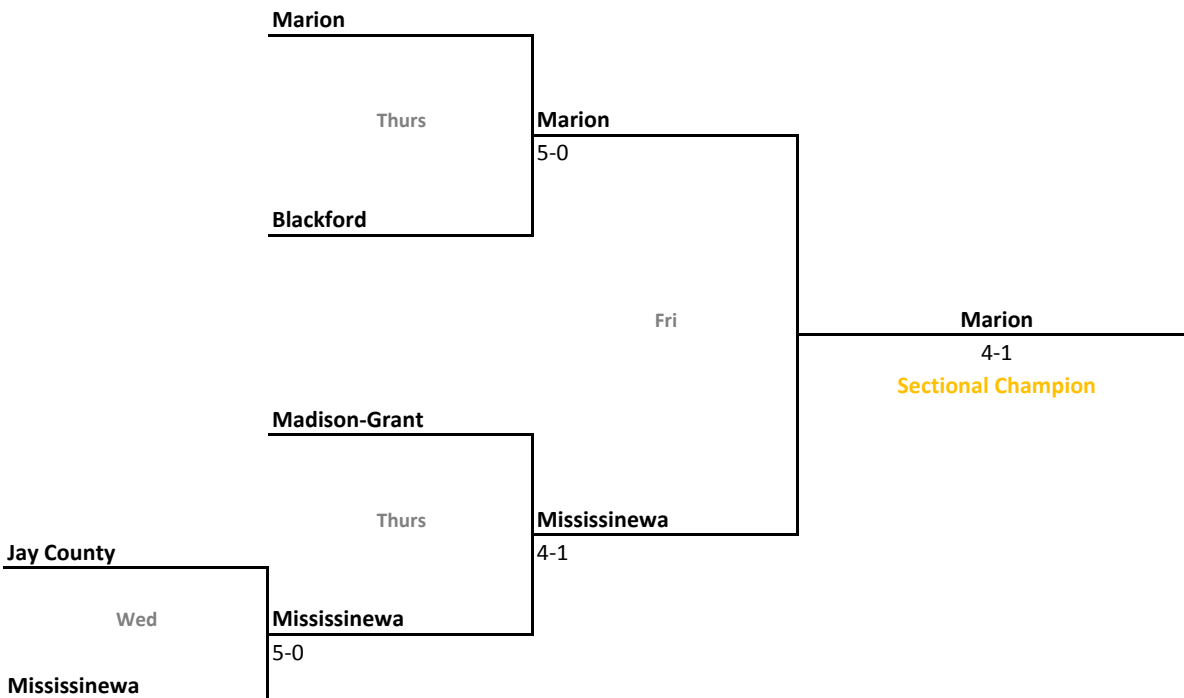

Sectional 36 | Marion (5 teams)