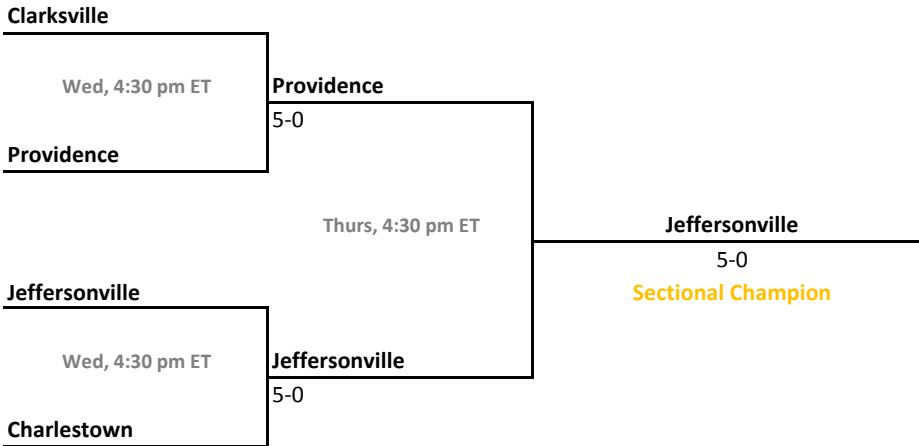

Sectionals
Sept. 29-Oct. 2, 2010

Sectional 27 | Homestead (5 teams)

Sectional 28 | Jasper (4 teams)

2010-11 IHSAA Boys Tennis

44th Annual Team State Tournament Series

Sectionals
Sept. 29-Oct. 2, 2010

Sectional 29 | Jeffersonville (4 teams)

Sectional 30 | Kokomo (6 teams)

2010-11 IHSAA Boys Tennis

44th Annual Team State Tournament Series

Sectionals
Sept. 29-Oct. 2, 2010

Sectional 31 | LaPorte (4 teams)

Sectional 32 | Lawrence North (6 teams)

2010-11 IHSAA Boys Tennis