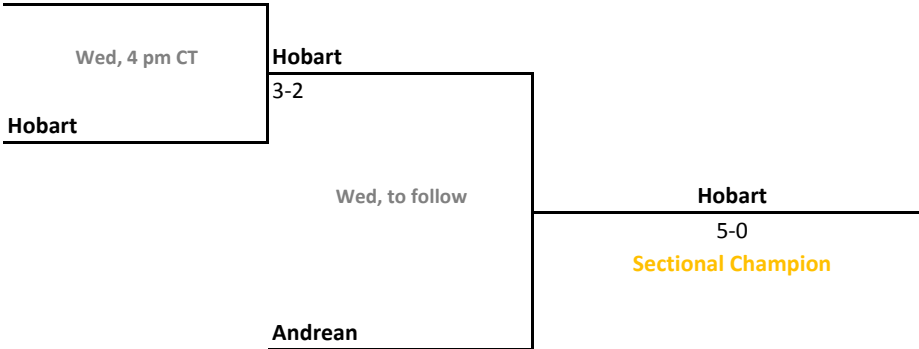

Sectional 37 | Merrillville (3 teams)

Merrillville