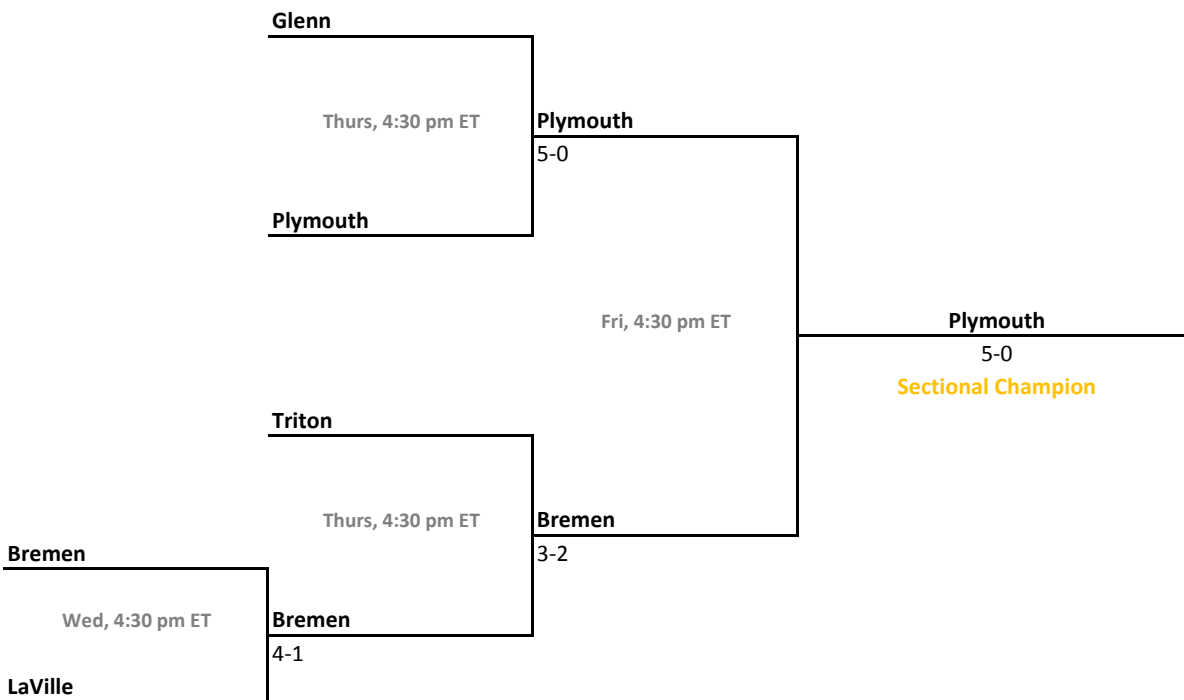

2010-11 IHSAA Boys Tennis

44th Annual Team State Tournament Series

Sectionals
Sept. 29-Oct. 2, 2010

Sectional 1 | Anderson (4 teams)

Sectional 2 | Ben Davis (6 teams)

2010-11 IHSAA Boys Tennis

44th Annual Team State Tournament Series

Sectionals
Sept. 29-Oct. 2, 2010

Sectional 3 | Bloomington South (5 teams)

Sectional 4 | Bremen (5 teams)

2010-11 IHSAA Boys Tennis

44th Annual Team State Tournament Series

Sectionals
Sept. 29-Oct. 2, 2010