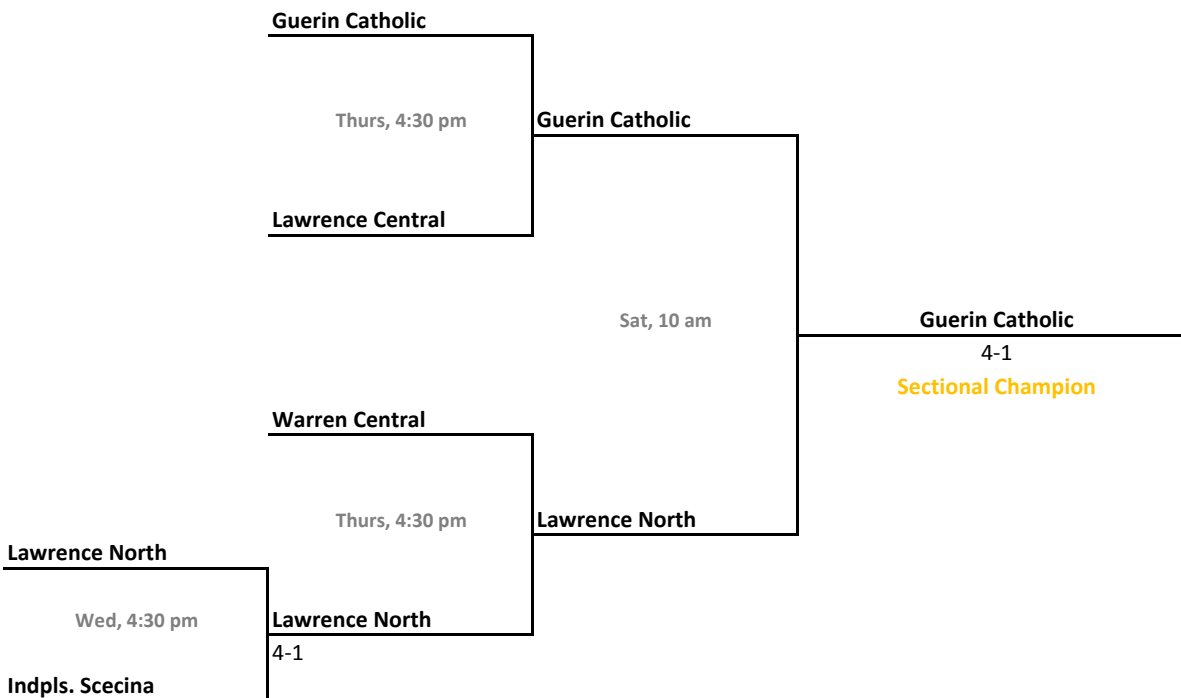

Sectional 30 | Kokomo (6 teams)

2010-11 IHSAA Boys Tennis

44th Annual Team State Tournament Series

Sectionals
Sept. 29-Oct. 2, 2010

Sectional 31 | LaPorte (4 teams)

Sectional 32 | Lawrence North (6 teams)

2010-11 IHSAA Boys Tennis