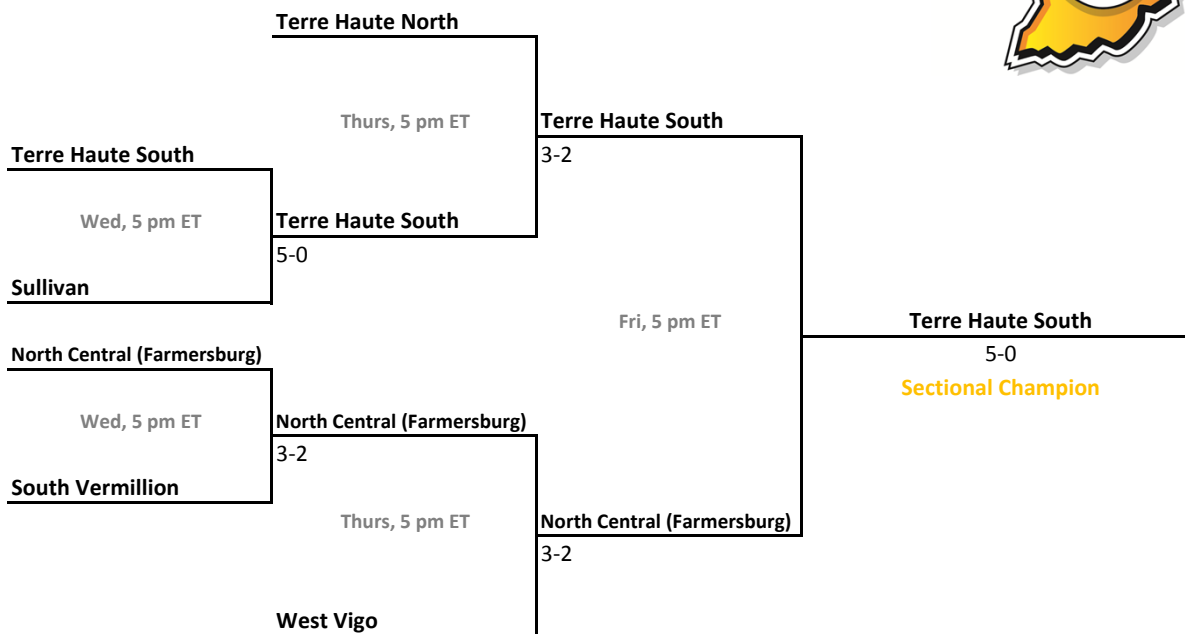

Sectional 61 | Terre Haute South (6 teams)