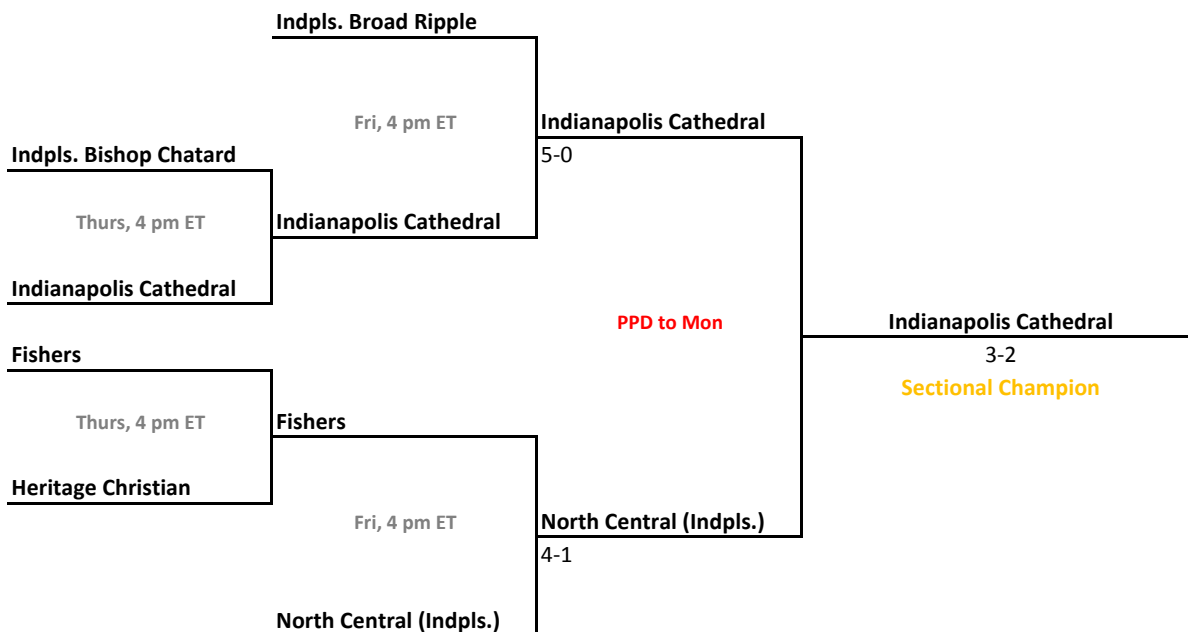

Sectional 44 | North Central (Indianapolis) (6 teams)