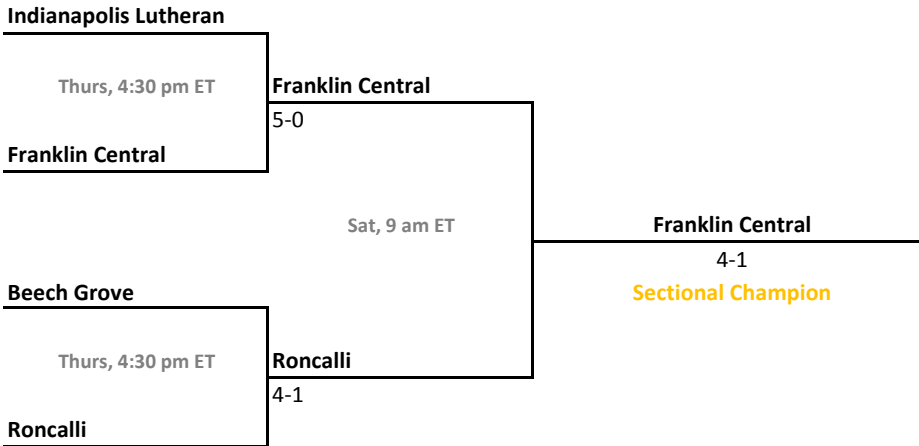

Sectional 22 | Fountain Central (5 teams)

2010-11 IHSAA Boys Tennis

44th Annual Team State Tournament Series

Sectionals
Sept. 29-Oct. 2, 2010

Sectional 23 | Franklin Central (4 teams)

Sectional 24 | Goshen (5 teams)