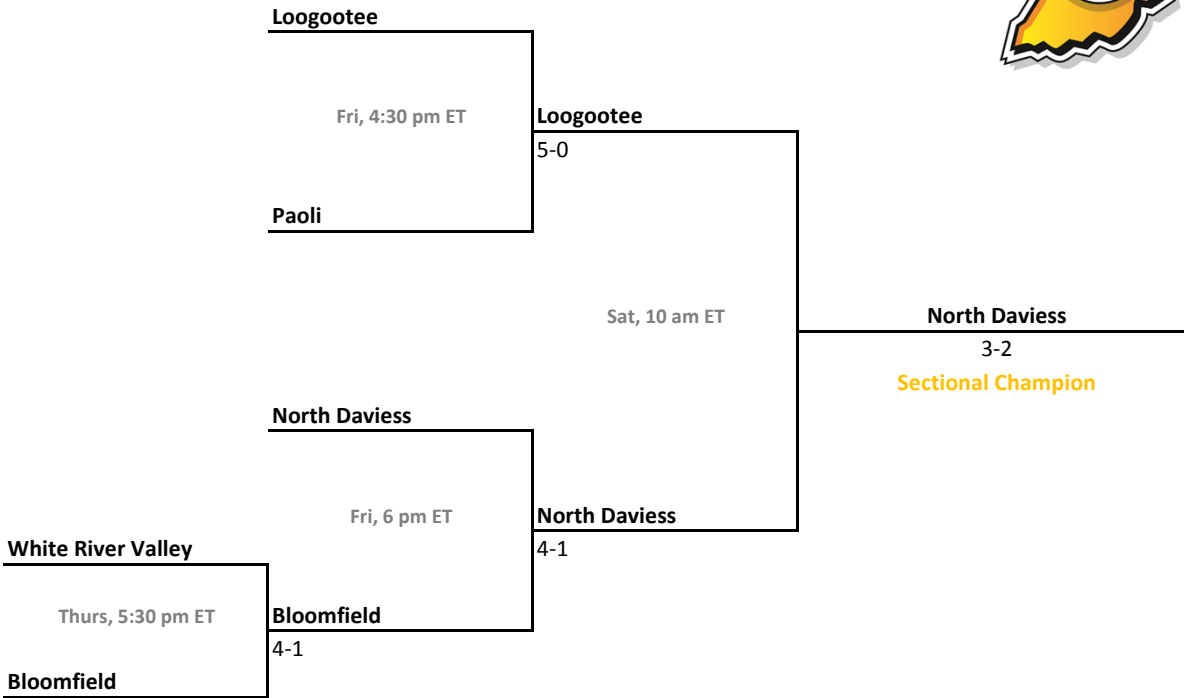

Sectional 35 | Loogootee (5 teams)