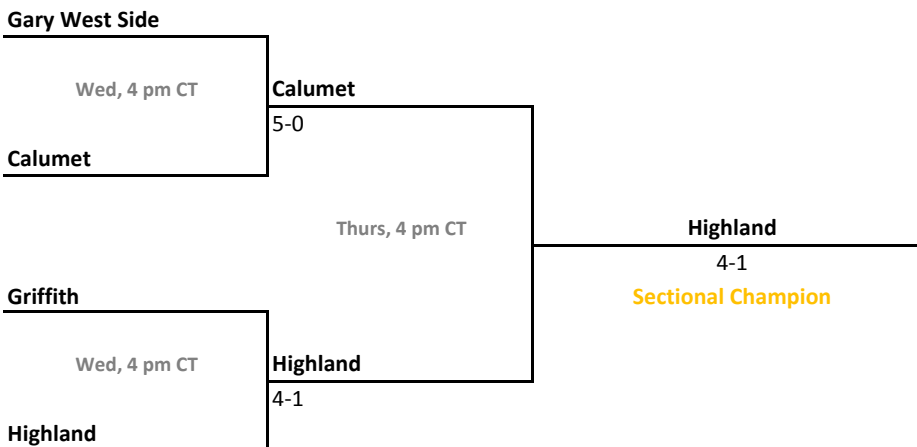

2010-11 IHSAA Boys Tennis

44th Annual Team State Tournament Series

Sectionals
Sept. 29-Oct. 2, 2010

Sectional 25 | Heritage Hills (5 teams)

Sectional 26 | Highland (4 teams)

2010-11 IHSAA Boys Tennis

44th Annual Team State Tournament Series