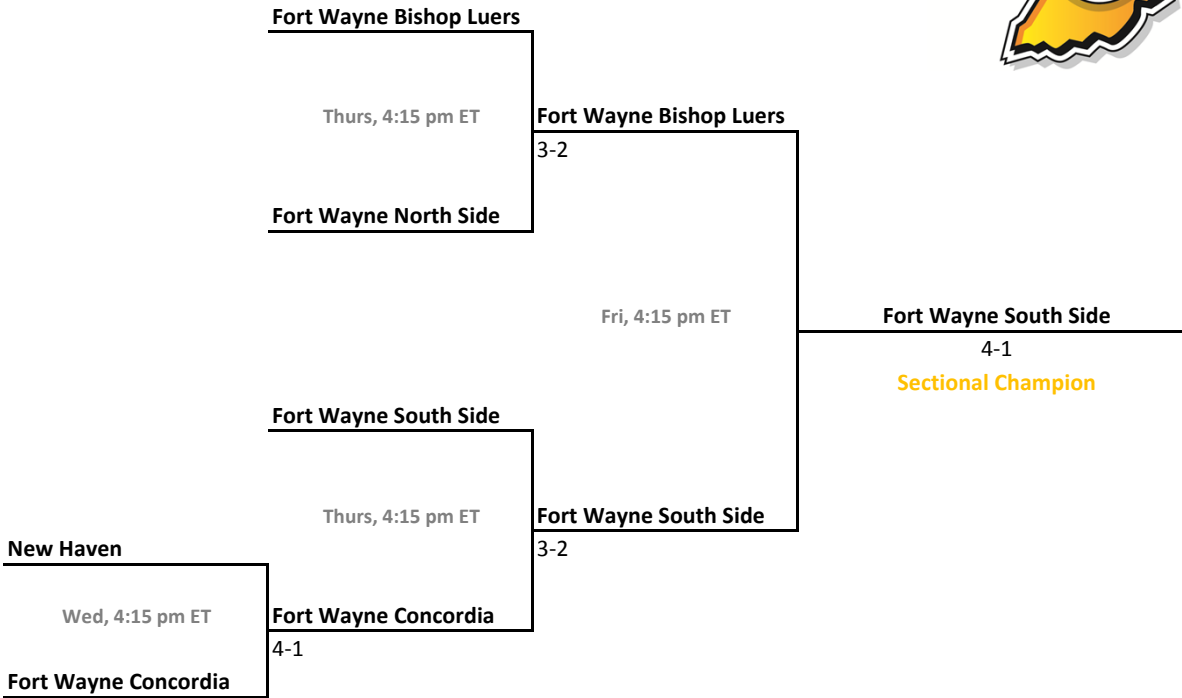

Sectional 19 | Evansville Reitz Memorial (5 teams)

Sectional 20 | Floyd Central (5 teams)

2010-11 IHSAA Boys Tennis

44th Annual Team State Tournament Series

Sectionals
Sept. 29-Oct. 2, 2010

Sectional 21 | Fort Wayne Concordia Lutheran (6 teams)

Sectional 22 | Fountain Central (5 teams)

2010-11 IHSAA Boys Tennis

44th Annual Team State Tournament Series

Sectionals
Sept. 29-Oct. 2, 2010

Sectional 23 | Franklin Central (4 teams)

Sectional 24 | Goshen (5 teams)