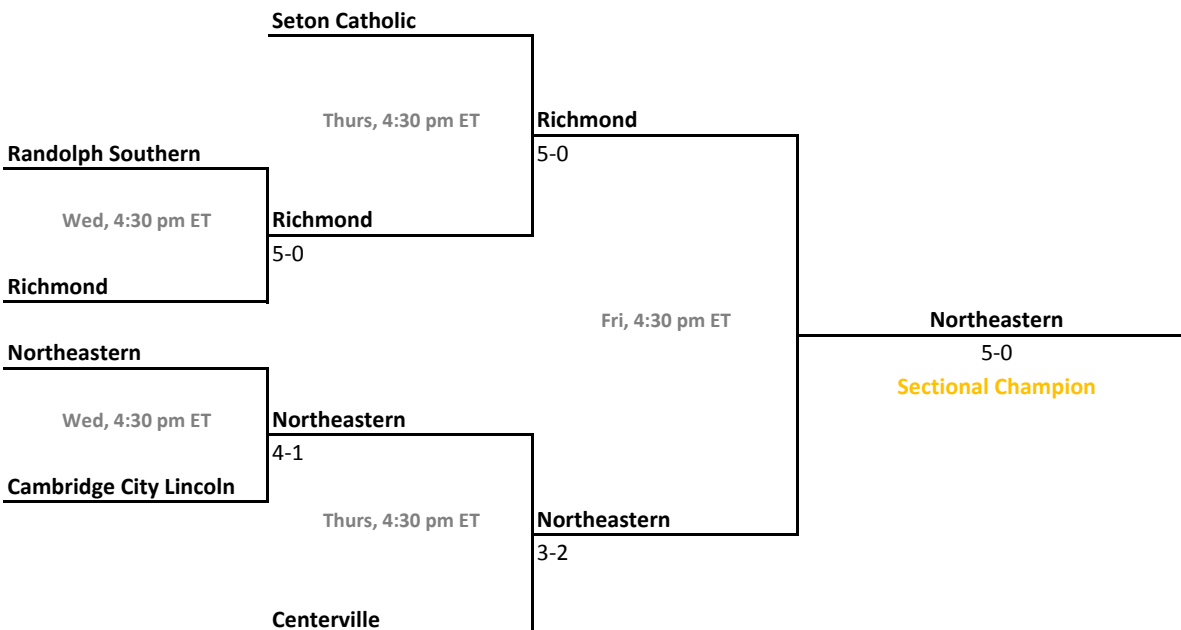

Sectional 52 | Richmond (6 teams)