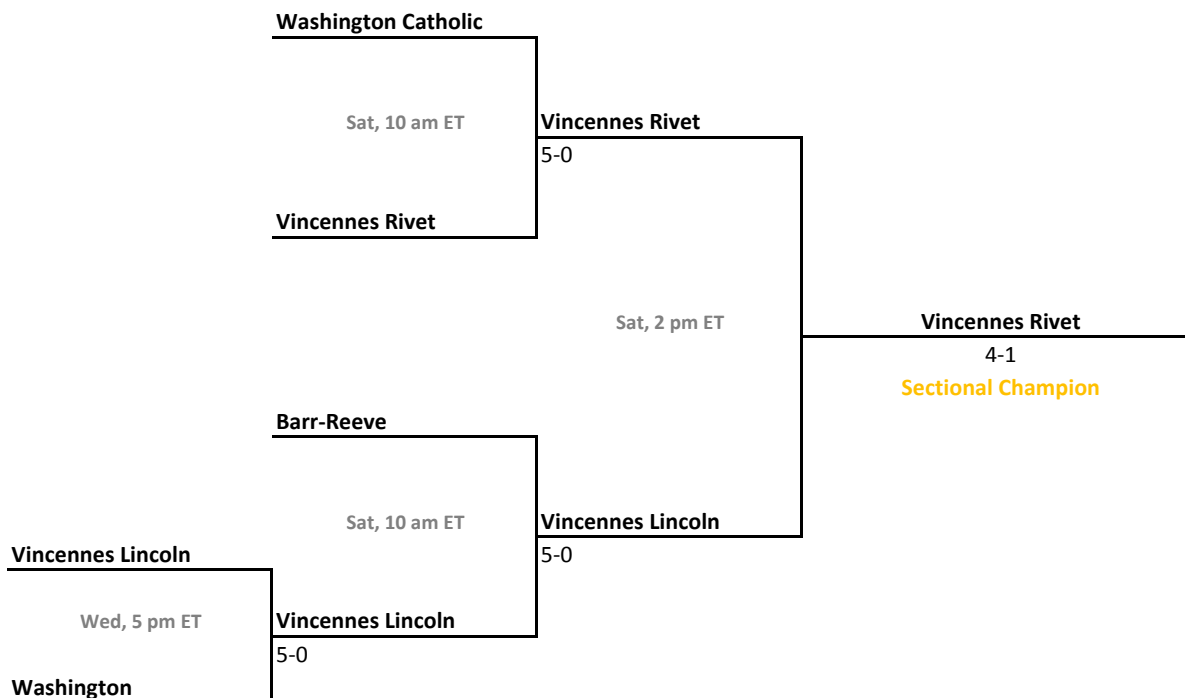

Sectional 62 | Vincennes Lincoln (5 teams)