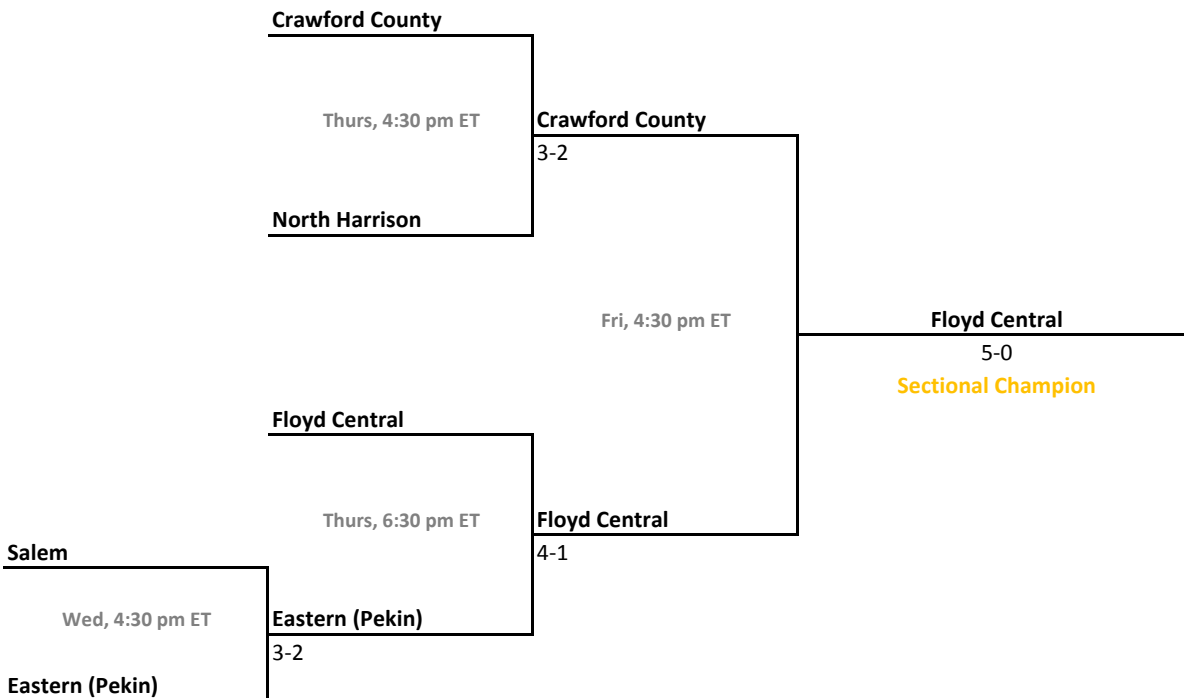

Sectional 20 | Floyd Central (5 teams)