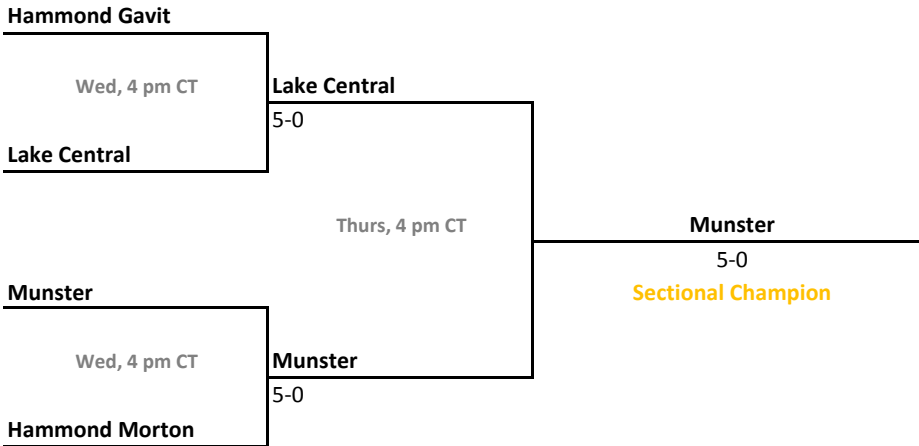

Sectional 41 | Munster (4 teams)