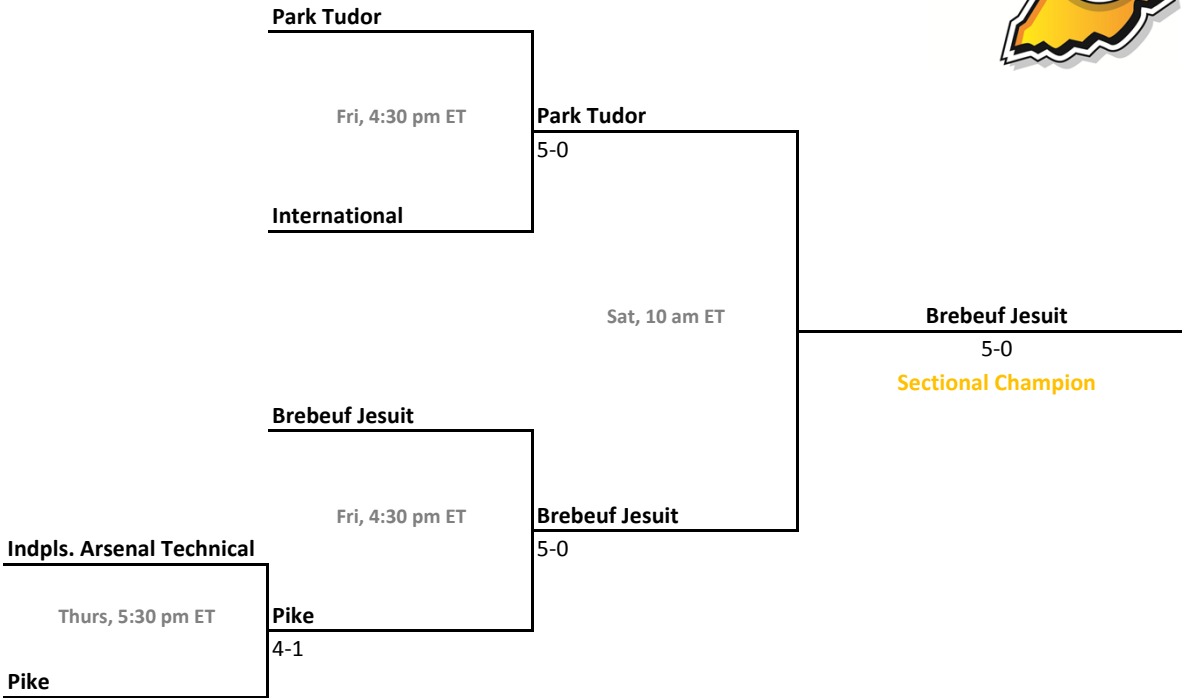

Sectional 49 | Pike (5 teams)