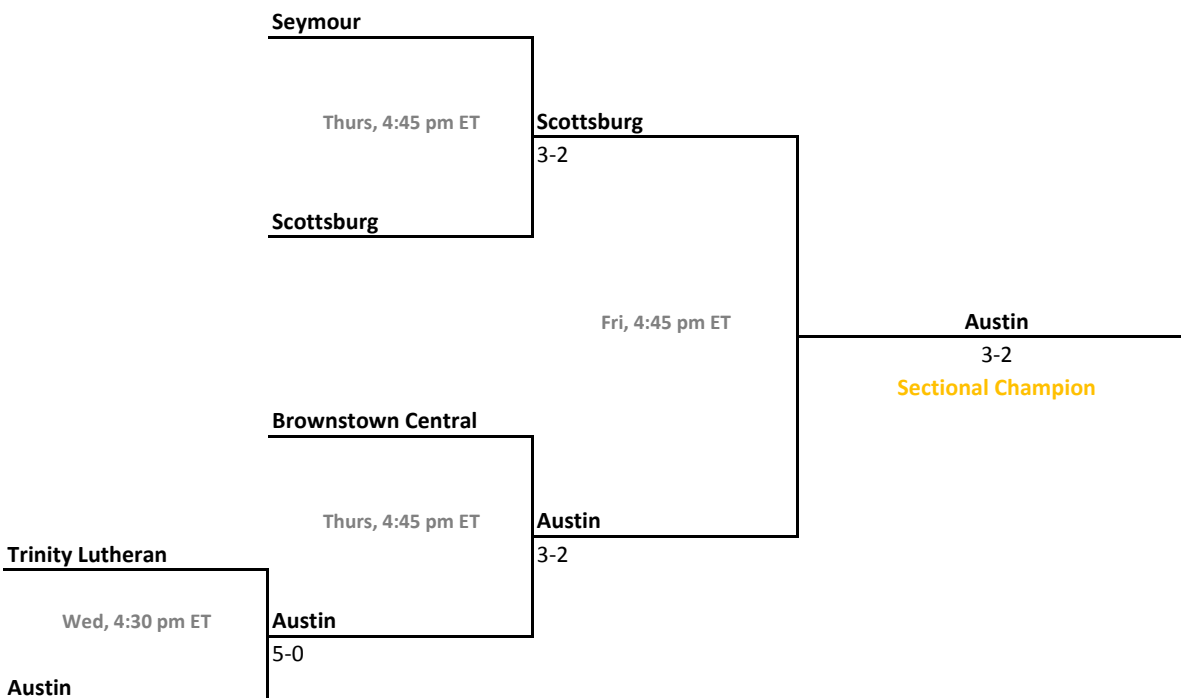

Sectional 54 | Seymour (5 teams)