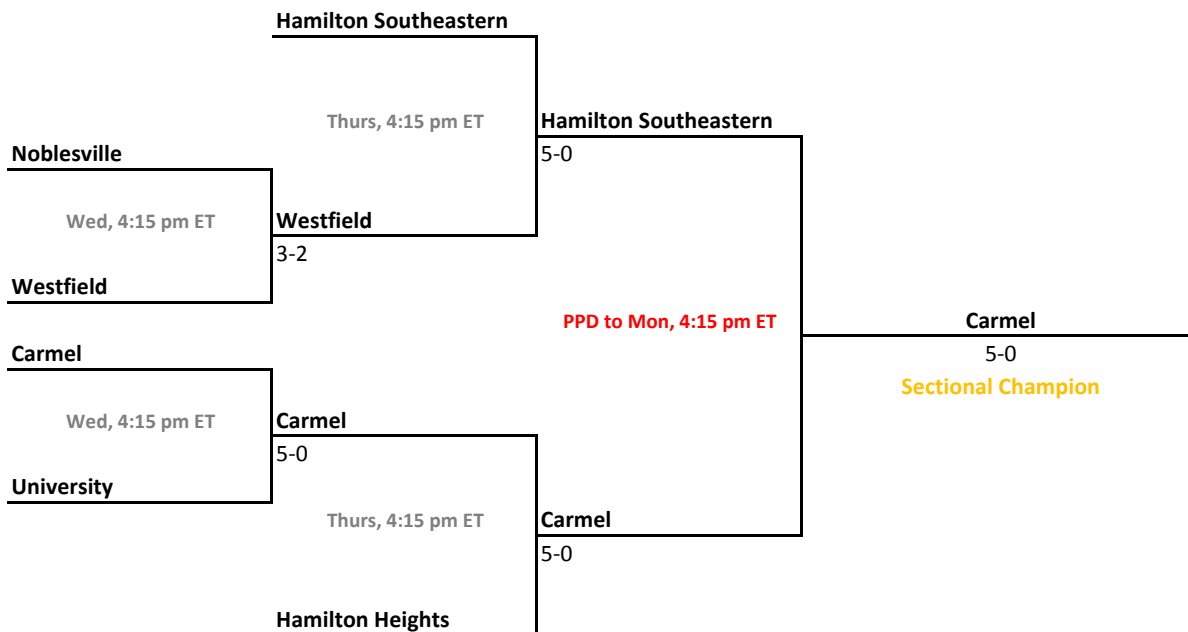

Sectionals
Sept. 29-Oct. 2, 2010

Sectional 3 | Bloomington South (5 teams)

Sectional 4 | Bremen (5 teams)

2010-11 IHSAA Boys Tennis

44th Annual Team State Tournament Series

Sectionals
Sept. 29-Oct. 2, 2010

Sectional 5 | Brownsburg (5 teams)

Sectional 6 | Carmel (6 teams)

2010-11 IHSAA Boys Tennis

44th Annual Team State Tournament Series

Sectionals
Sept. 29-Oct. 2, 2010

Sectional 7 | Caroll (Fort Wayne) (6 teams)

Sectional 8 | Center Grove (5 teams)

2010-11 IHSAA Boys Tennis

44th Annual Team State Tournament Series

Sectionals
Sept. 29-Oct. 2, 2010

Sectional 9 | Columbus North (5 teams)

Sectional 10 | Concord (4 teams)