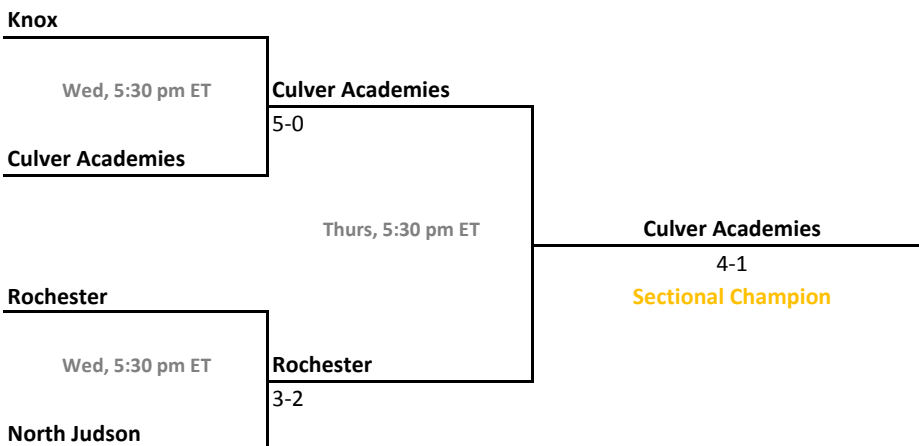

Sectional 14 | Culver Academies (4 teams)