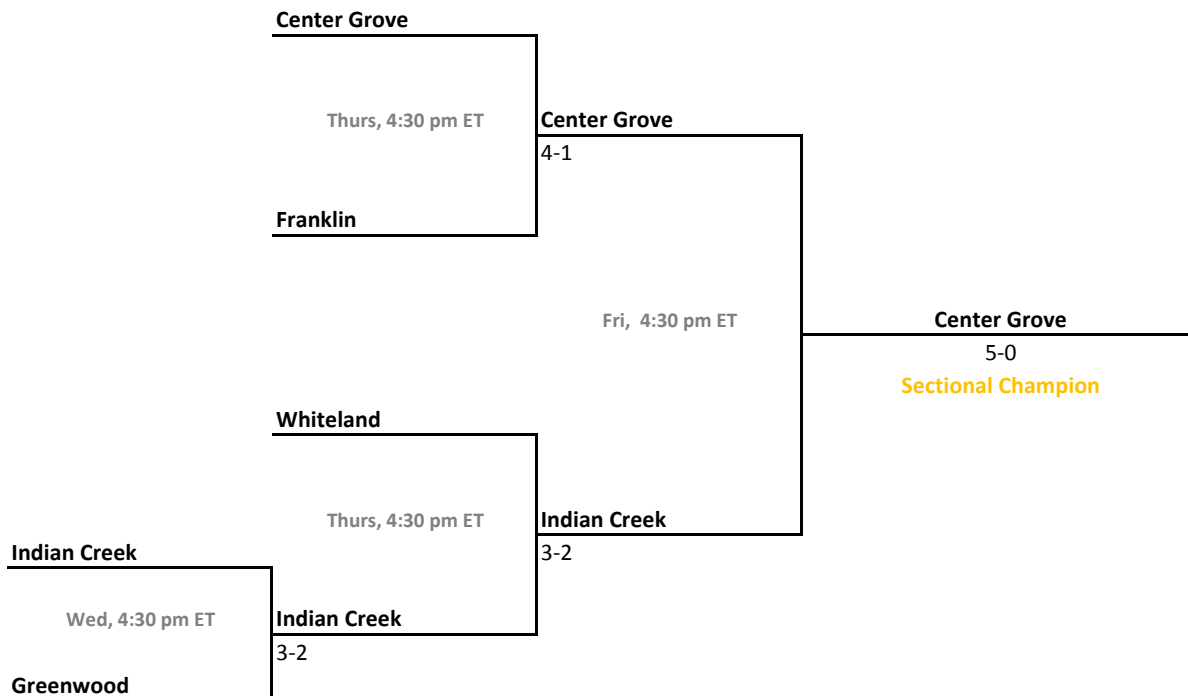

Sectionals
Sept. 29-Oct. 2, 2010

Sectional 3 | Bloomington South (5 teams)

Sectional 4 | Bremen (5 teams)

2010-11 IHSAA Boys Tennis

44th Annual Team State Tournament Series

Sectionals
Sept. 29-Oct. 2, 2010

Sectional 5 | Brownsburg (5 teams)

Sectional 6 | Carmel (6 teams)

2010-11 IHSAA Boys Tennis

44th Annual Team State Tournament Series

Sectionals
Sept. 29-Oct. 2, 2010

Sectional 7 | Caroll (Fort Wayne) (6 teams)

Sectional 8 | Center Grove (5 teams)

2010-11 IHSAA Boys Tennis

44th Annual Team State Tournament Series

Sectionals
Sept. 29-Oct. 2, 2010

Sectional 9 | Columbus North (5 teams)

Sectional 10 | Concord (4 teams)