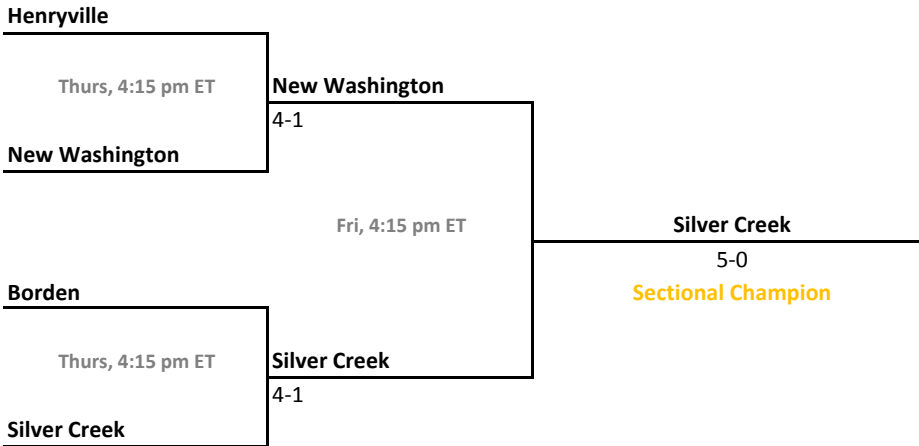

Sectional 54 | Seymour (5 teams)

2010-11 IHSAA Boys Tennis

44th Annual Team State Tournament Series

Sectionals
Sept. 29-Oct. 2, 2010

Sectional 55 | Shawe Memorial (5 teams)

Sectional 56 | Shelbyville (5 teams)

2010-11 IHSAA Boys Tennis

44th Annual Team State Tournament Series

Sectionals
Sept. 29-Oct. 2, 2010

Sectional 57 | Silver Creek (4 teams)

Sectional 58 | South Bend Clay (4 teams)

2010-11 IHSAA Boys Tennis

44th Annual Team State Tournament Series