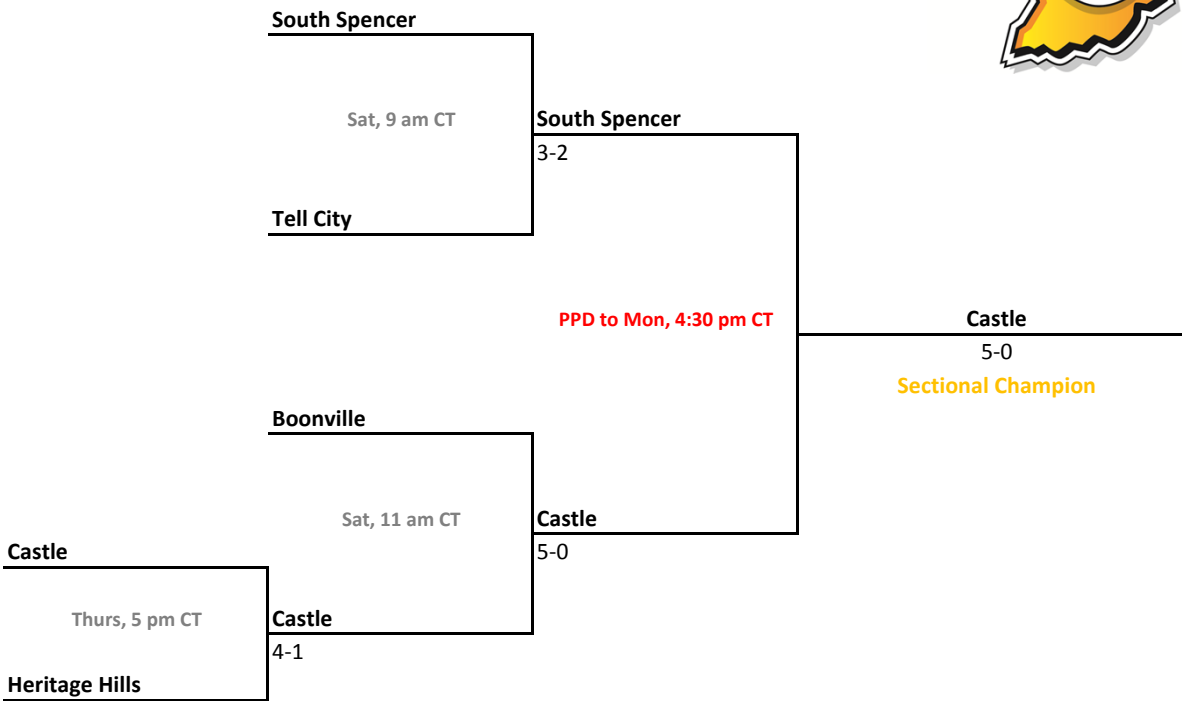

Sectional 25 | Heritage Hills (5 teams)