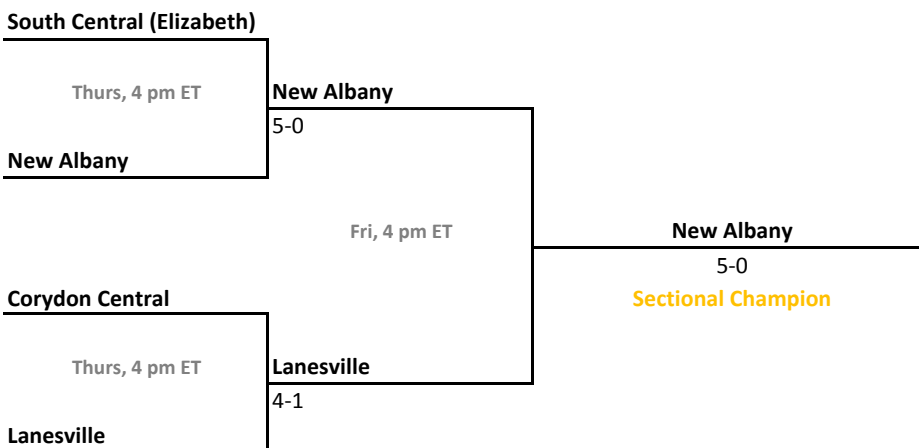

2010-11 IHSAA Boys Tennis

44th Annual Team State Tournament Series

Sectionals
Sept. 29-Oct. 2, 2010

Sectional 41 | Munster (4 teams)

Sectional 42 | New Albany (4 teams)

2010-11 IHSAA Boys Tennis

44th Annual Team State Tournament Series