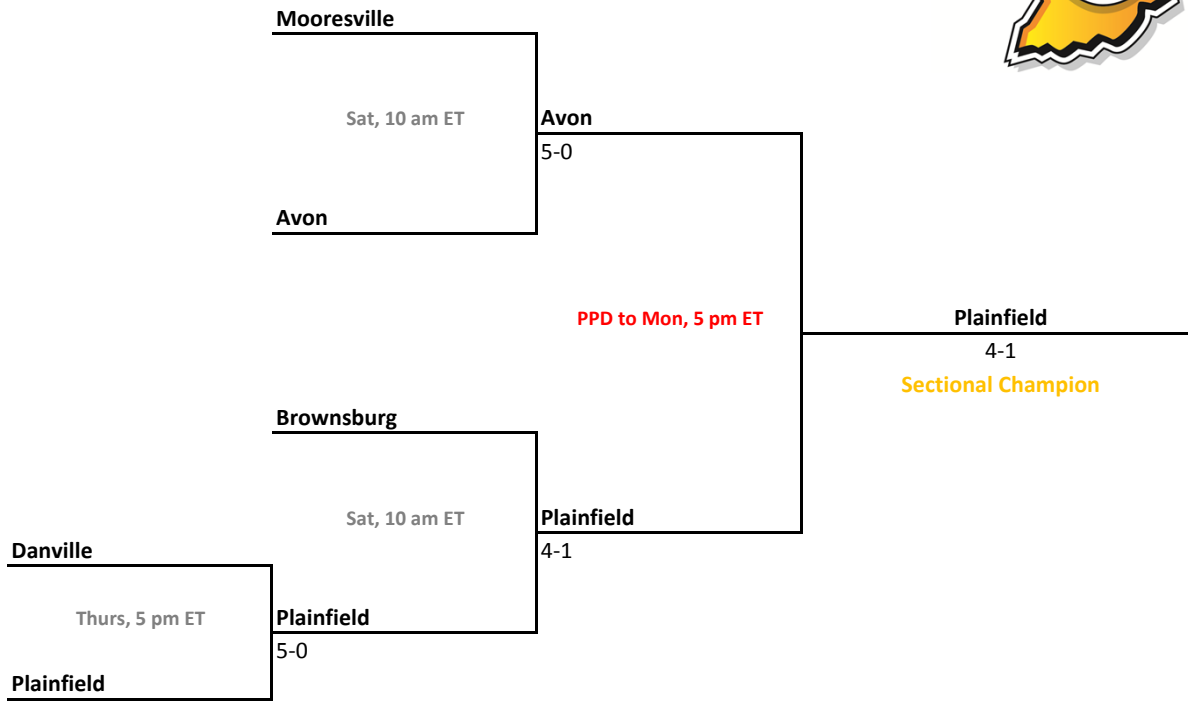

Sectional 5 | Brownsburg (5 teams)