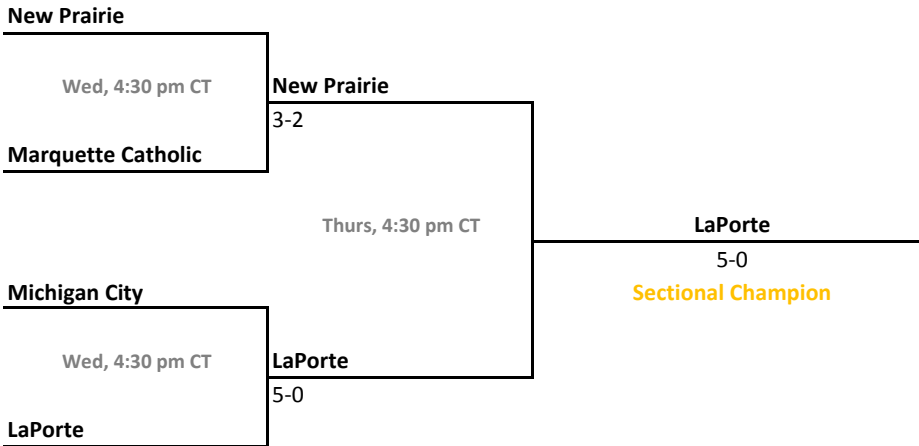

Sectional 30 | Kokomo (6 teams)

2010-11 IHSAA Boys Tennis

44th Annual Team State Tournament Series

Sectionals
Sept. 29-Oct. 2, 2010

Sectional 31 | LaPorte (4 teams)

Sectional 32 | Lawrence North (6 teams)

2010-11 IHSAA Boys Tennis