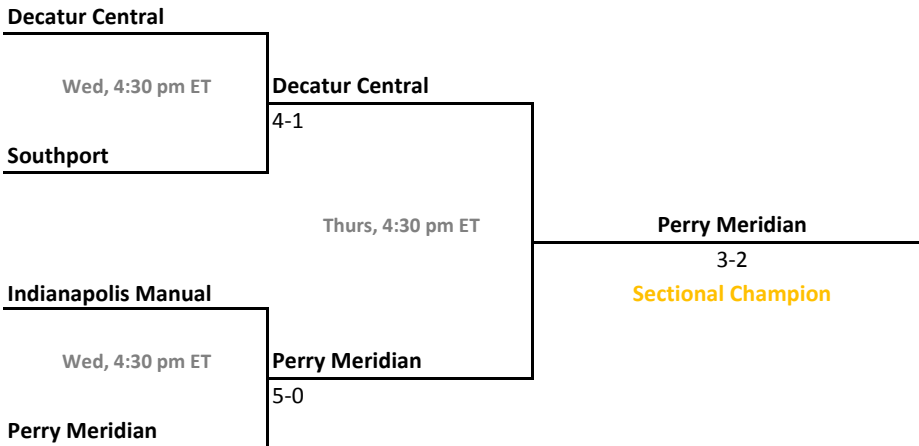

2010-11 IHSAA Boys Tennis

44th Annual Team State Tournament Series

Sectionals
Sept. 29-Oct. 2, 2010

Sectional 57 | Silver Creek (4 teams)

Sectional 58 | South Bend Clay (4 teams)

2010-11 IHSAA Boys Tennis

44th Annual Team State Tournament Series

Sectionals
Sept. 29-Oct. 2, 2010

Sectional 59 | South Dearborn (6 teams)

Sectional 60 | Southport (4 teams)

2010-11 IHSAA Boys Tennis

44th Annual Team State Tournament Series

Sectionals
Sept. 29-Oct. 2, 2010