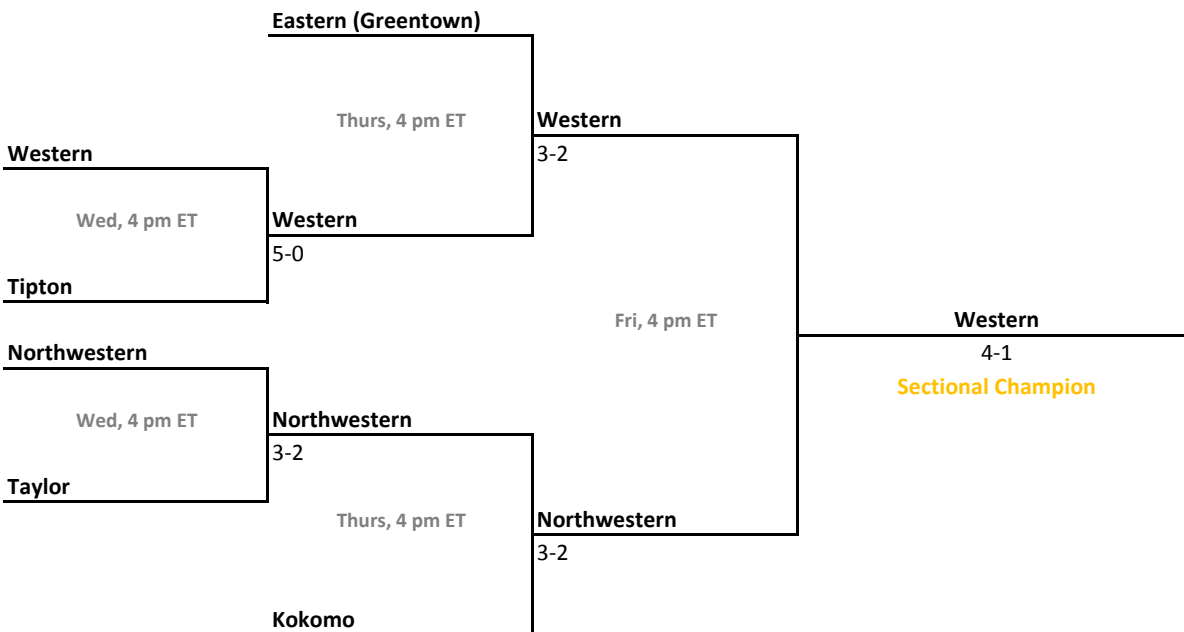

Sectional 30 | Kokomo (6 teams)