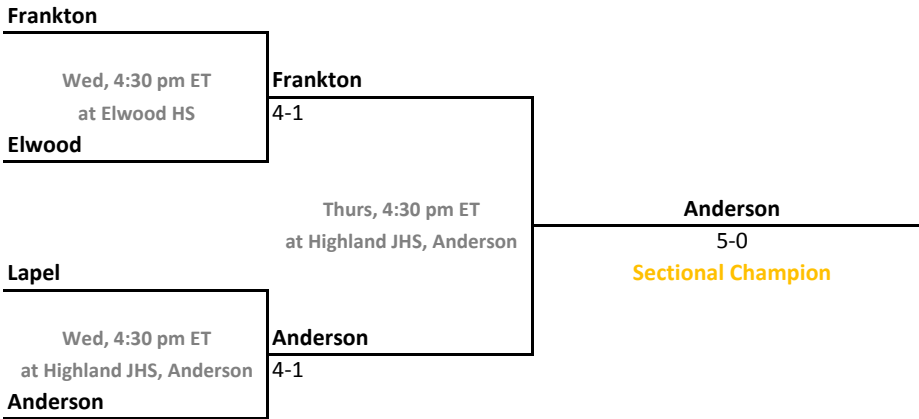

2010-11 IHSAA Boys Tennis

44th Annual Team State Tournament Series

Sectionals
Sept. 29-Oct. 2, 2010

Sectional 1 | Anderson (4 teams)

Sectional 2 | Ben Davis (6 teams)

2010-11 IHSAA Boys Tennis

44th Annual Team State Tournament Series

Sectionals
Sept. 29-Oct. 2, 2010

Sectional 3 | Bloomington South (5 teams)

Sectional 4 | Bremen (5 teams)

2010-11 IHSAA Boys Tennis

44th Annual Team State Tournament Series

Sectionals
Sept. 29-Oct. 2, 2010