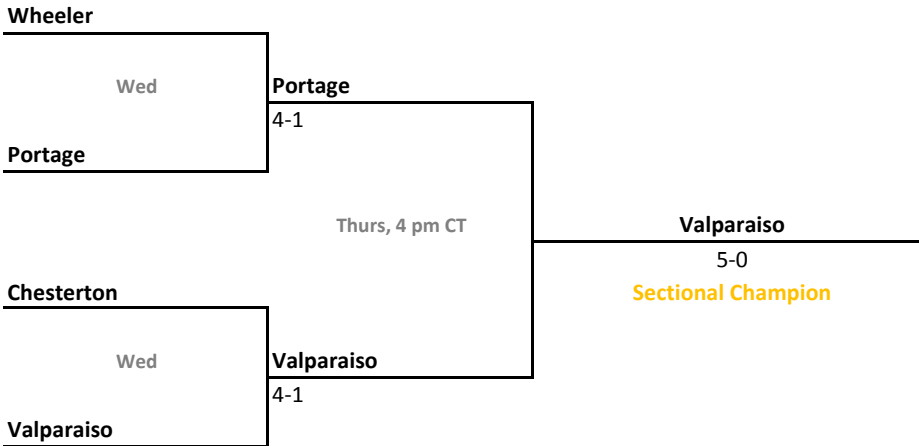

Sectional 51 | Portage (4 teams)