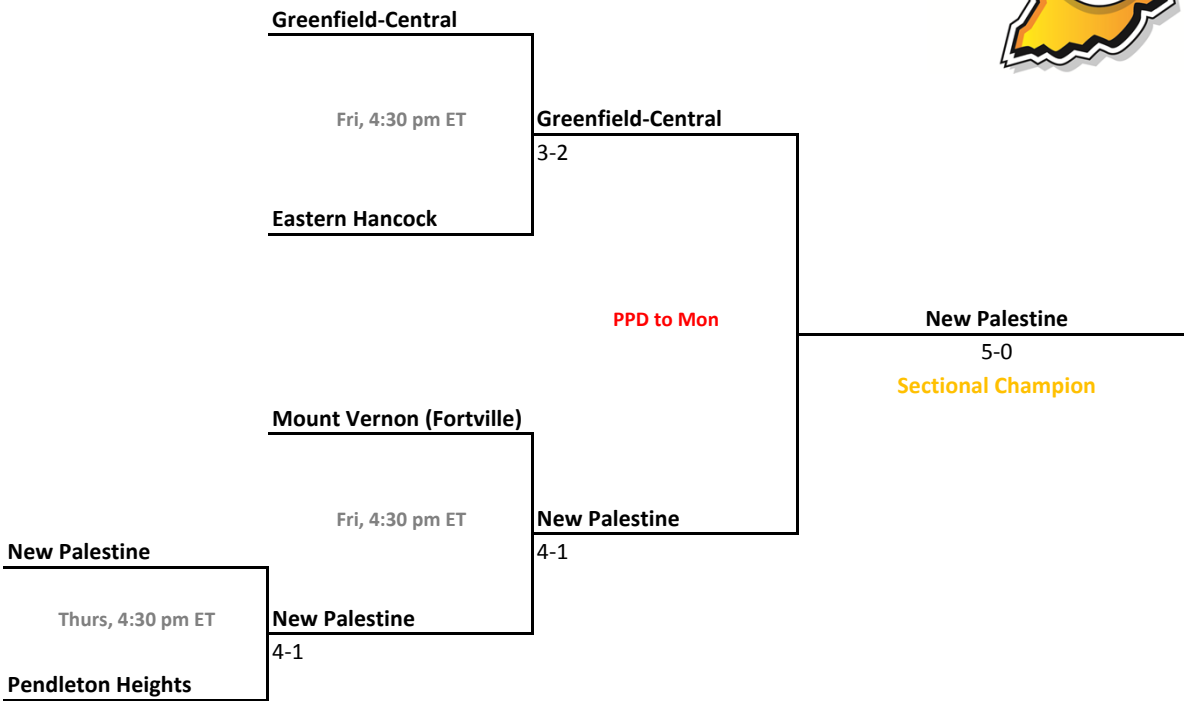

Merrillville

Sectional 38 | Mount Vernon (5 teams)

2010-11 IHSAA Boys Tennis

44th Annual Team State Tournament Series

Sectionals
Sept. 29-Oct. 2, 2010

Sectional 39 | Mount Vernon (Fortville) (5 teams)

Sectional 40 | Muncie Central (4 teams)