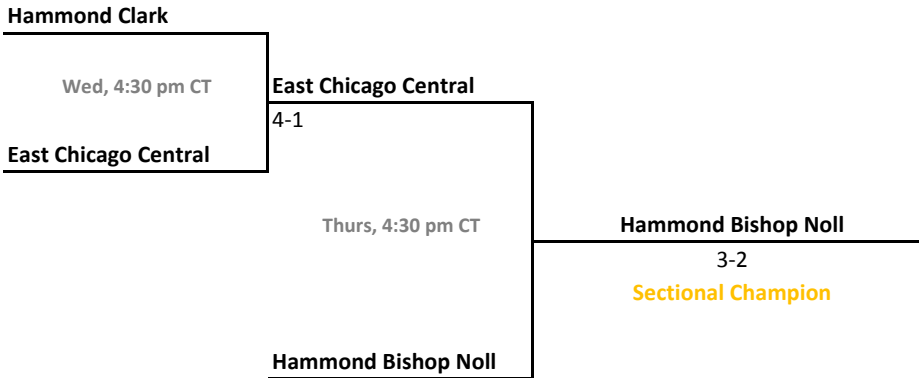

Sectional 15 -- DeKalb (4 teams)

Prairie Heights

DeKalb

Sectional 16 | Delta (4 teams)

Yorktown

Delta

2010-11 IHSAA Boys Tennis

44th Annual Team State Tournament Series

Sectionals
Sept. 29-Oct. 2, 2010

Sectional 17 | East Chicago Central (3 teams)

Sectional 18 | East Noble (6 teams)

2010-11 IHSAA Boys Tennis

44th Annual Team State Tournament Series

Sectionals
Sept. 29-Oct. 2, 2010