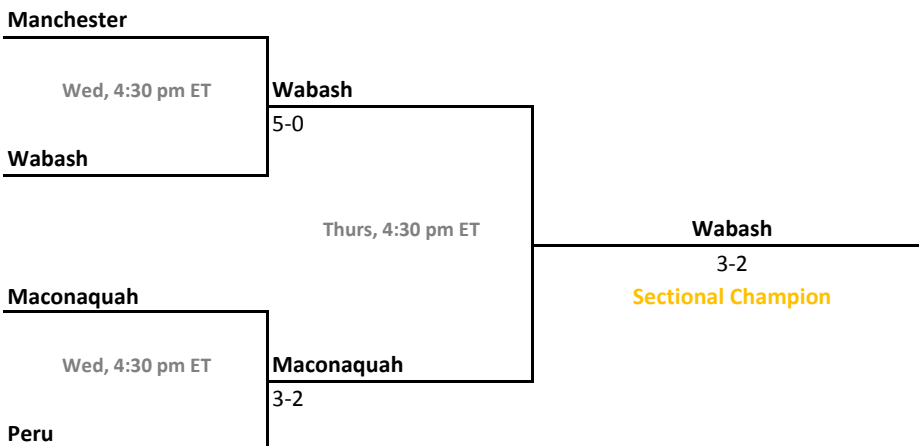

Sectional 45 | Northview (4 teams)

Sectional 46 | Norwell (6 teams)

2010-11 IHSAA Boys Tennis

44th Annual Team State Tournament Series

Sectionals
Sept. 29-Oct. 2, 2010

Sectional 47 | Penn (4 teams)

Sectional 48 | Peru (4 teams)