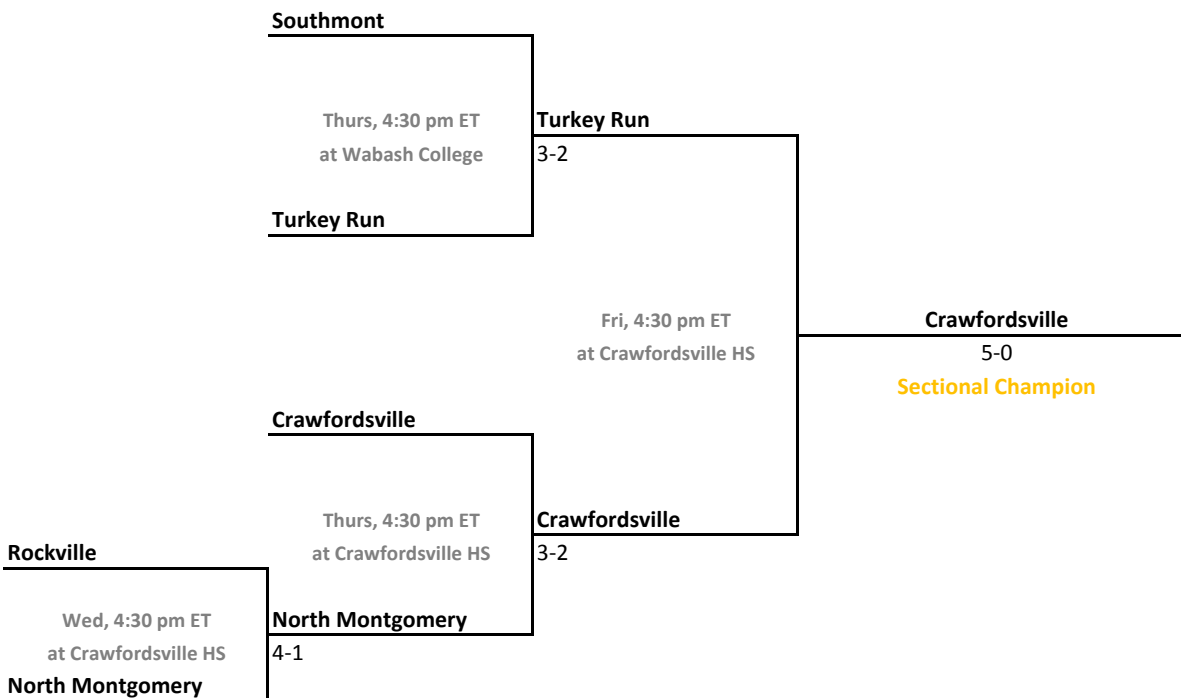

Sectional 12 | Crawfordsville (5 teams)