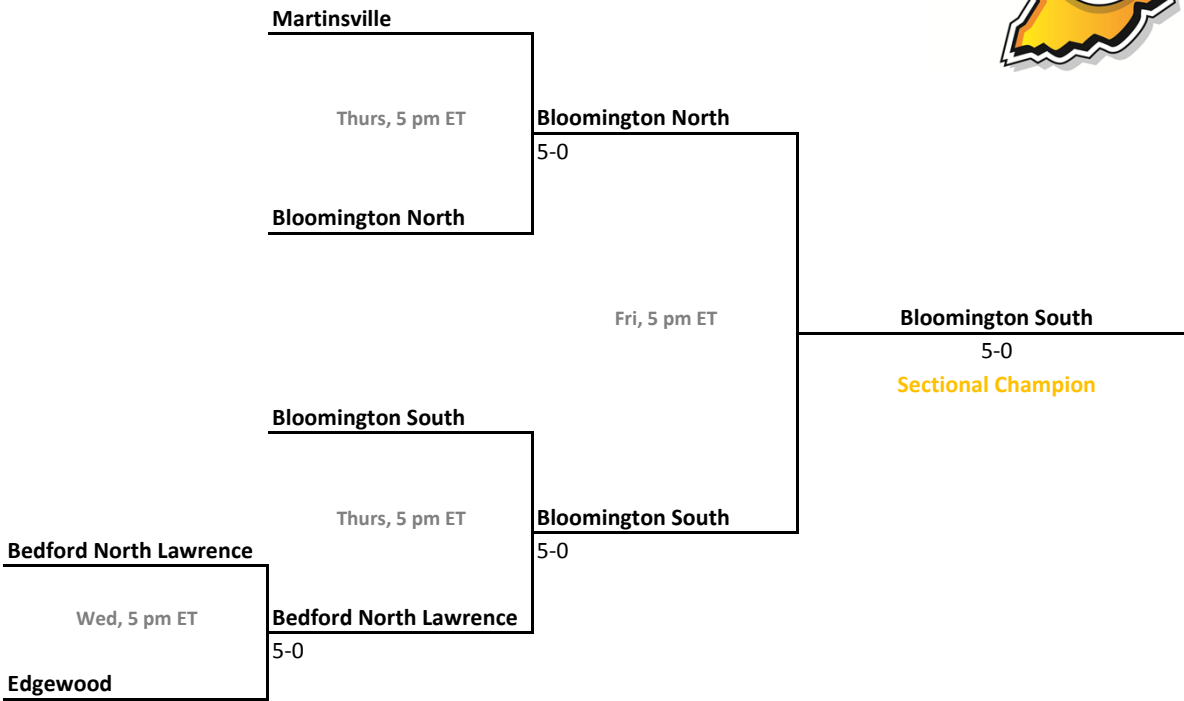

2010-11 IHSAA Boys Tennis

44th Annual Team State Tournament Series

Sectionals
Sept. 29-Oct. 2, 2010

Sectional 1 | Anderson (4 teams)

Sectional 2 | Ben Davis (6 teams)

2010-11 IHSAA Boys Tennis

44th Annual Team State Tournament Series

Sectionals
Sept. 29-Oct. 2, 2010

Sectional 3 | Bloomington South (5 teams)

Sectional 4 | Bremen (5 teams)

2010-11 IHSAA Boys Tennis

44th Annual Team State Tournament Series

Sectionals
Sept. 29-Oct. 2, 2010