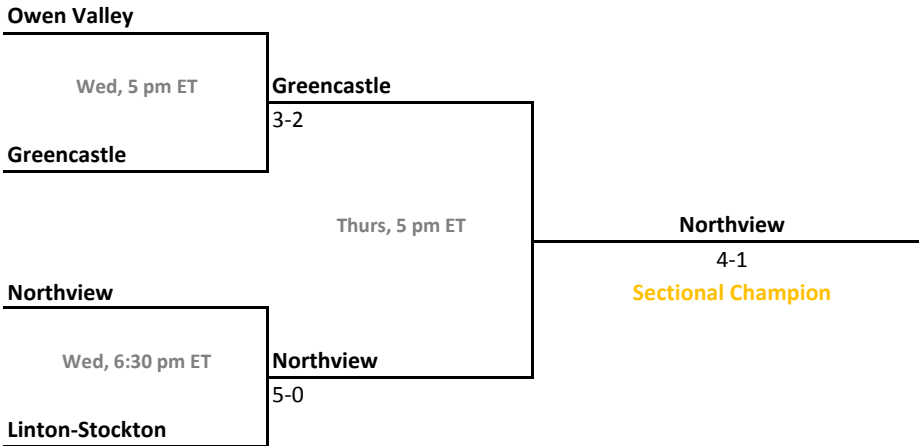

Sectional 45 | Northview (4 teams)