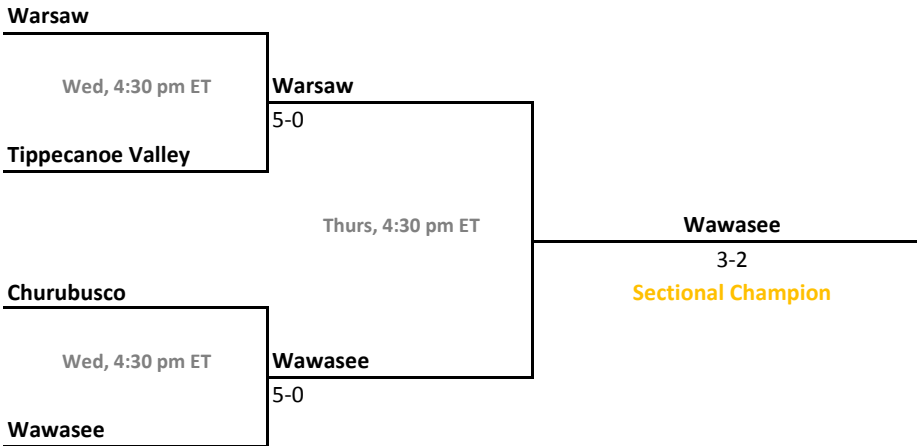

Sectional 61 | Terre Haute South (6 teams)

Sectional 62 | Vincennes Lincoln (5 teams)

2010-11 IHSAA Boys Tennis

44th Annual Team State Tournament Series

Sectionals
Sept. 29-Oct. 2, 2010

Sectional 63 | Warsaw (4 teams)