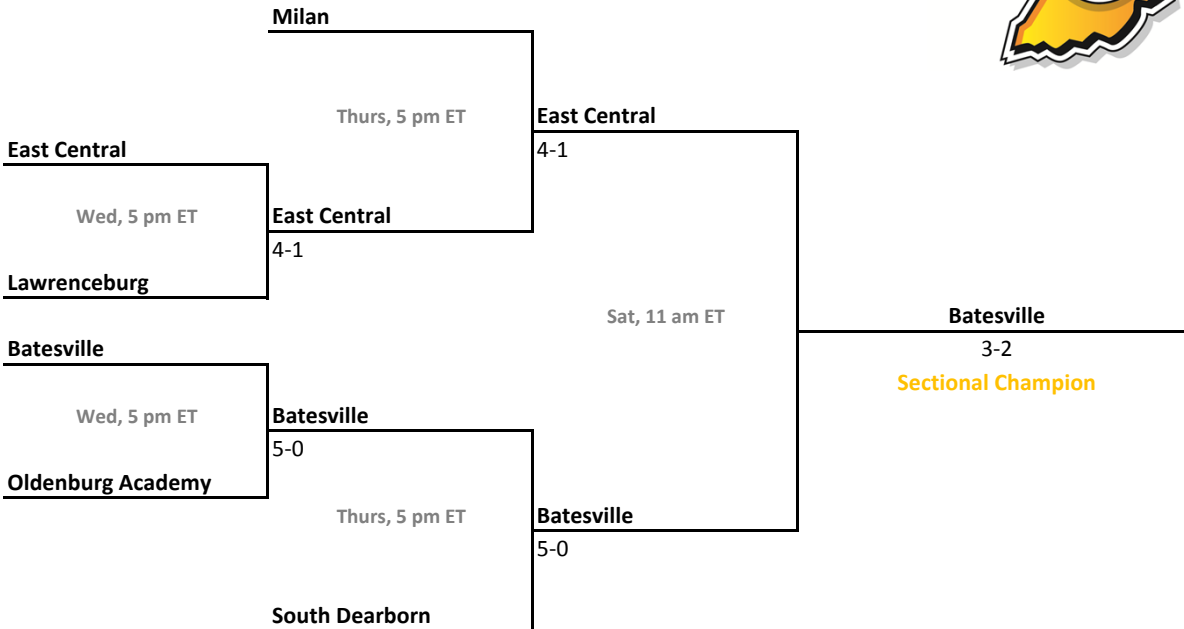

Sectional 59 | South Dearborn (6 teams)