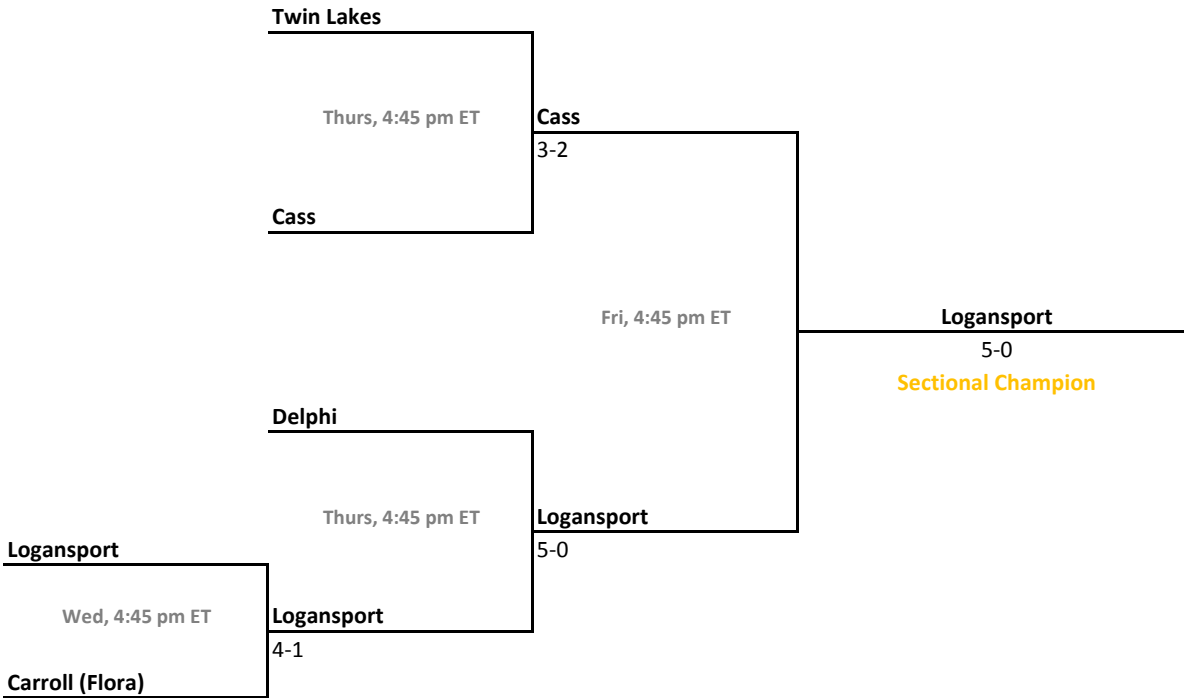

44th Annual Team State Tournament Series

Sectionals
Sept. 29-Oct. 2, 2010

Sectional 33 | Lebanon (5 teams)

Sectional 34 | Logansport (5 teams)

2010-11 IHSAA Boys Tennis

44th Annual Team State Tournament Series