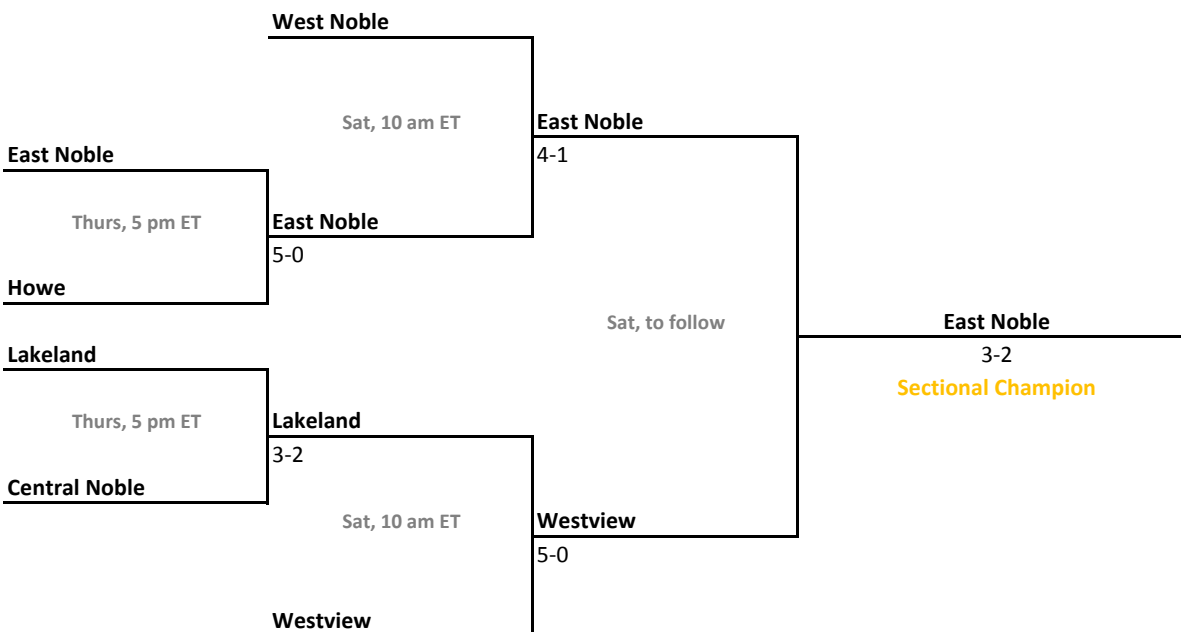

Sectional 15 -- DeKalb (4 teams)

Prairie Heights

DeKalb

Sectional 16 | Delta (4 teams)

Yorktown

Delta

2010-11 IHSAA Boys Tennis

44th Annual Team State Tournament Series

Sectionals
Sept. 29-Oct. 2, 2010

Sectional 17 | East Chicago Central (3 teams)

Sectional 18 | East Noble (6 teams)

2010-11 IHSAA Boys Tennis

44th Annual Team State Tournament Series

Sectionals
Sept. 29-Oct. 2, 2010