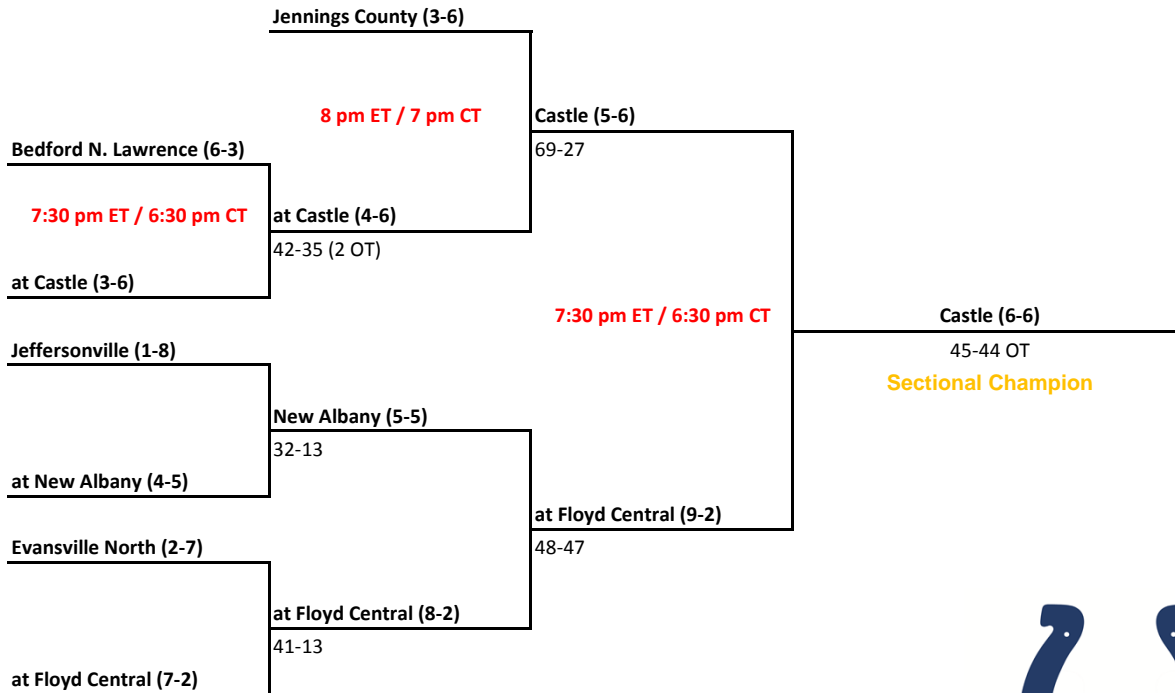

2010-11 IHSAA Class 5A Football

The 38th Annual State Tournament Series

Class 5A, Sectional 8

October 22, 2010

October 29, 2010

November 5, 2010

Admission: $6.00 per person.

All games begin at 7:00 p.m. local time unless otherwise indicated.