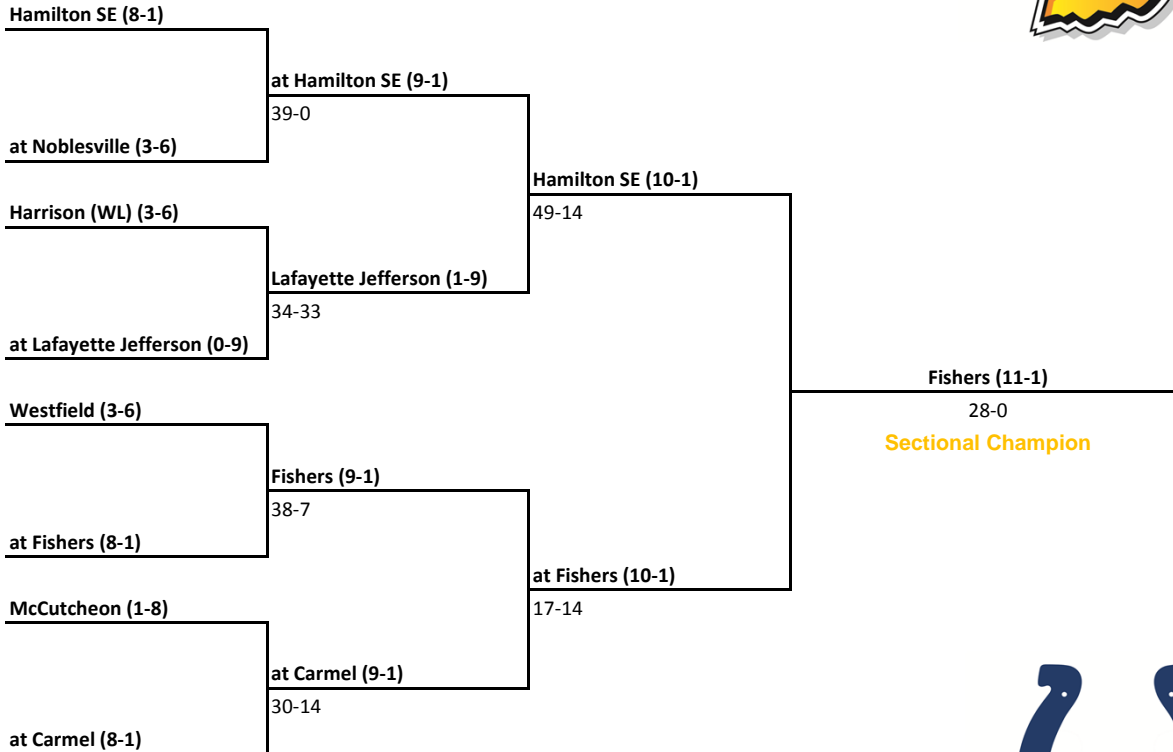

2010-11 IHSAA Class 5A Football

The 38th Annual State Tournament Series

Class 5A, Sectional 4

October 22, 2010   October 29, 2010   November 5, 2010

Admission: $6.00 per person.

All games begin at 7:00 p.m. local time unless otherwise indicated.