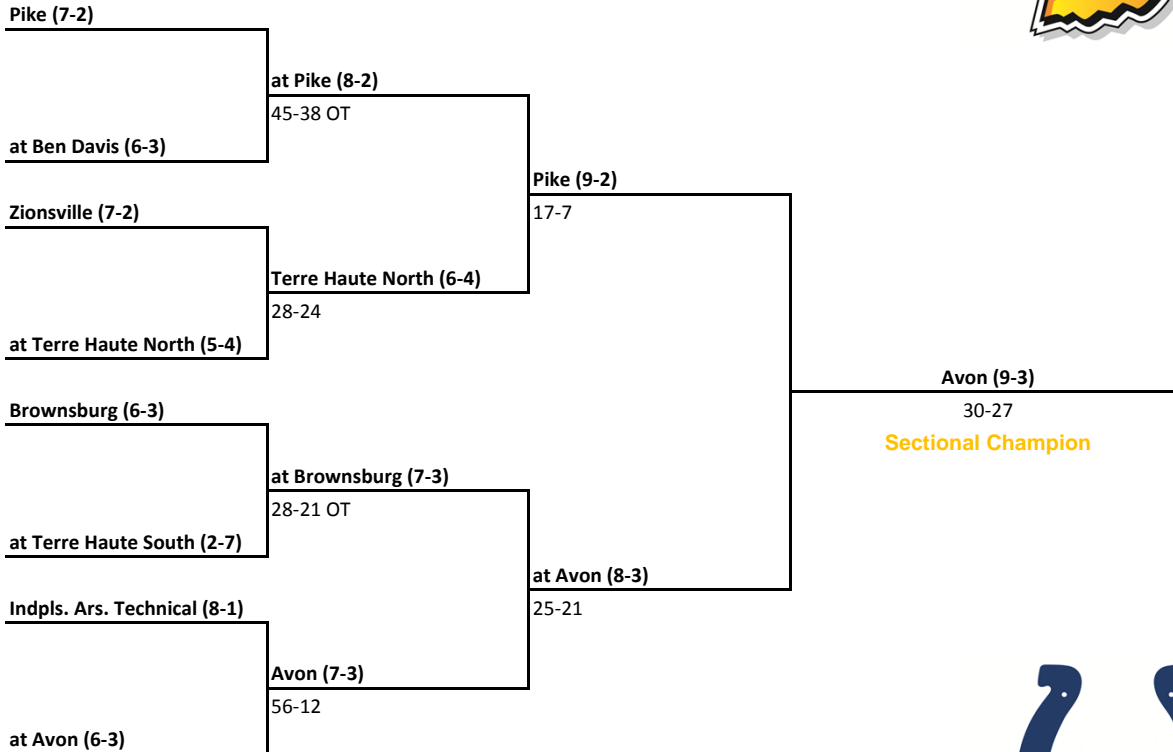

2010-11 IHSAA Class 5A Football

The 38th Annual State Tournament Series

Class 5A, Sectional 6

October 22, 2010   October 29, 2010   November 5, 2010

Admission: $6.00 per person.

All games begin at 7:00 p.m. local time unless otherwise indicated.