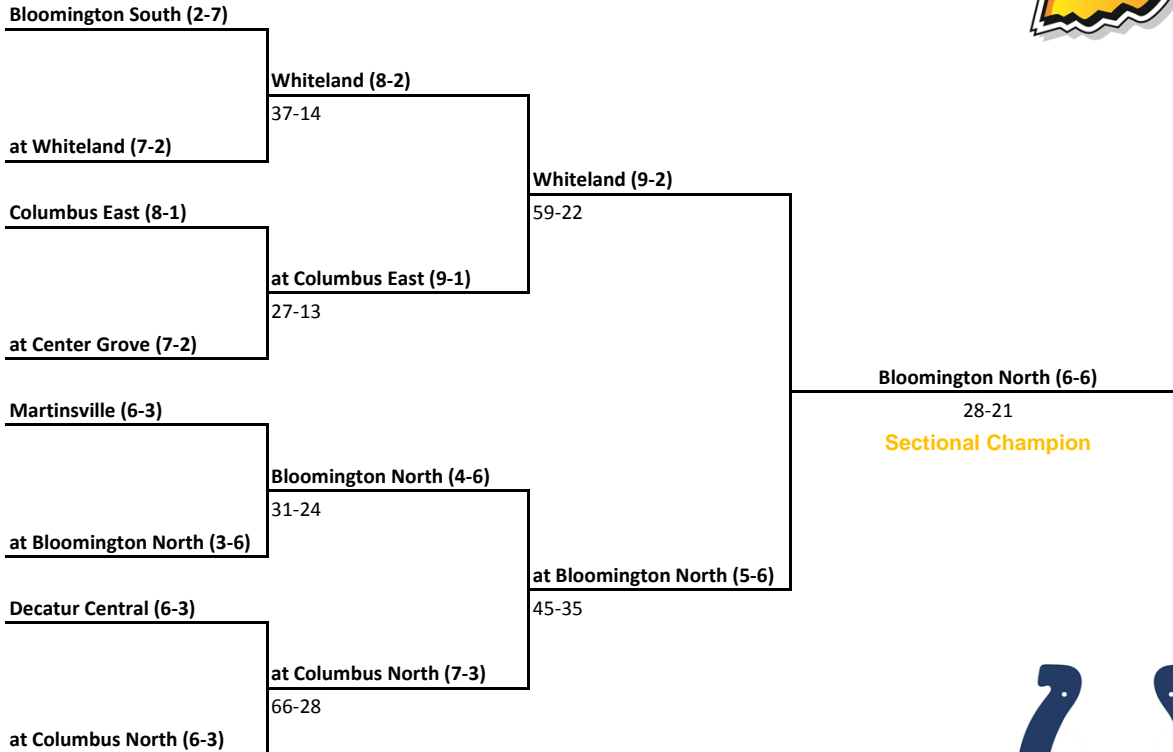

2010-11 IHSAA Class 5A Football

The 38th Annual State Tournament Series

Class 5A, Sectional 7

October 22, 2010   October 29, 2010   November 5, 2010

Admission: $6.00 per person.

All games begin at 7:00 p.m. local time unless otherwise indicated.