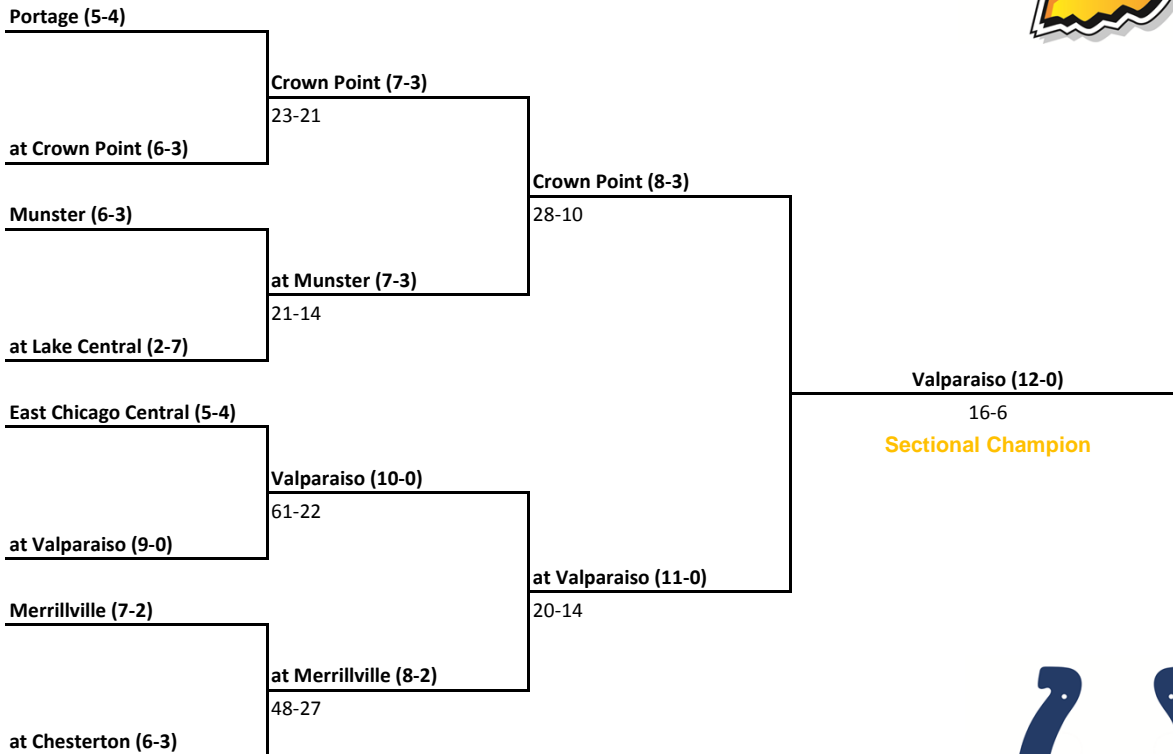

2010-11 IHSAA Class 5A Football

The 38th Annual State Tournament Series

Class 5A, Sectional 1

October 22, 2010   October 29, 2010   November 5, 2010

Admission: $6.00 per person.

All games begin at 7:00 p.m. local time unless otherwise indicated.