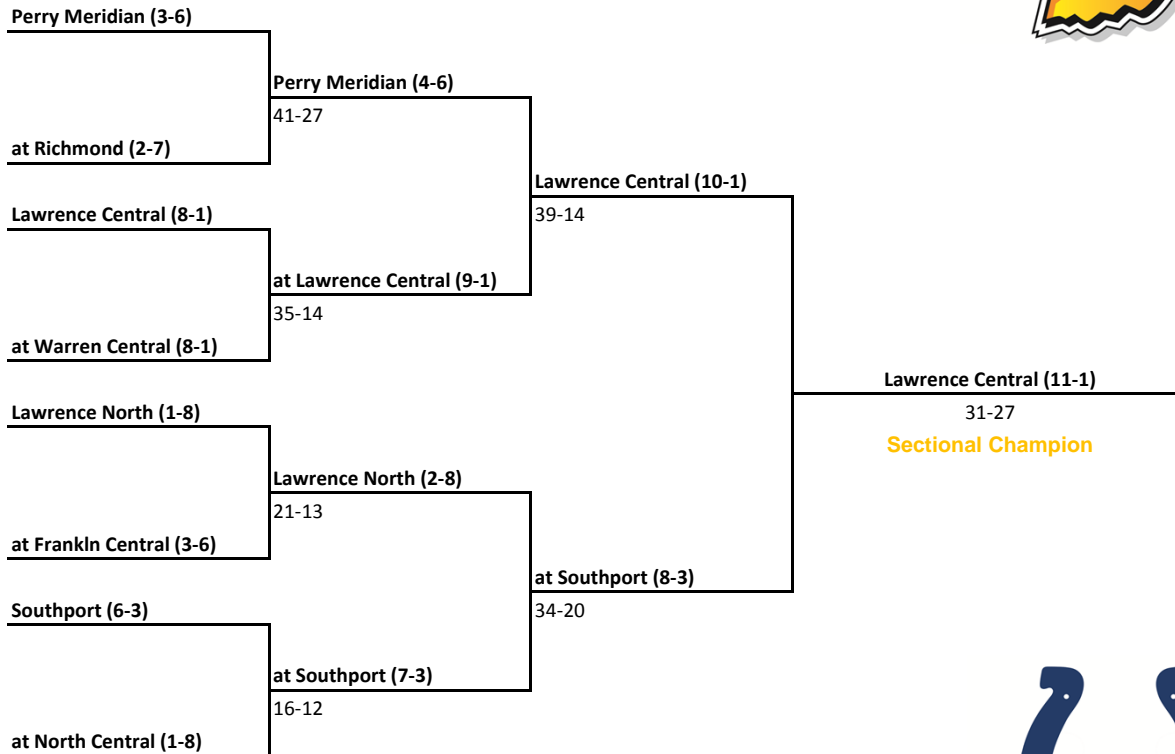

2010-11 IHSAA Class 5A Football

The 38th Annual State Tournament Series

Class 5A, Sectional 5

October 22, 2010   October 29, 2010   November 5, 2010

Admission: $6.00 per person.

All games begin at 7:00 p.m. local time unless otherwise indicated.