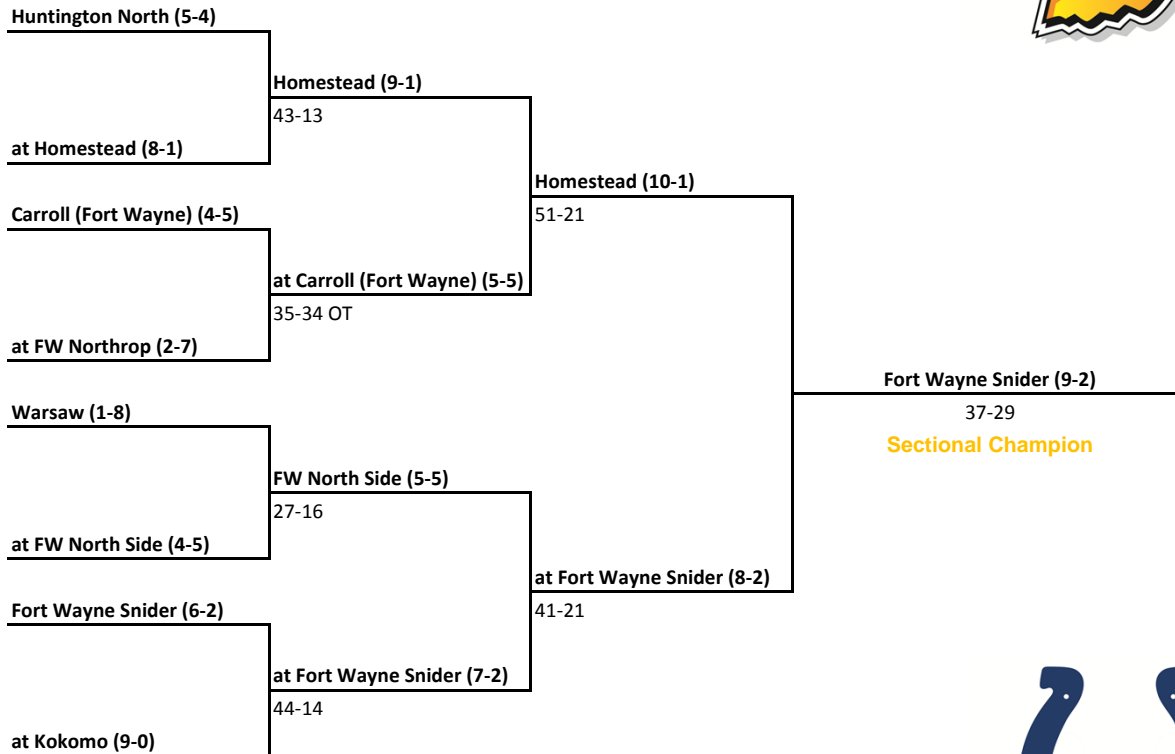

2010-11 IHSAA Class 5A Football

The 38th Annual State Tournament Series

Class 5A, Sectional 3

October 22, 2010   October 29, 2010   November 5, 2010

Admission: $6.00 per person.

All games begin at 7:00 p.m. local time unless otherwise indicated.