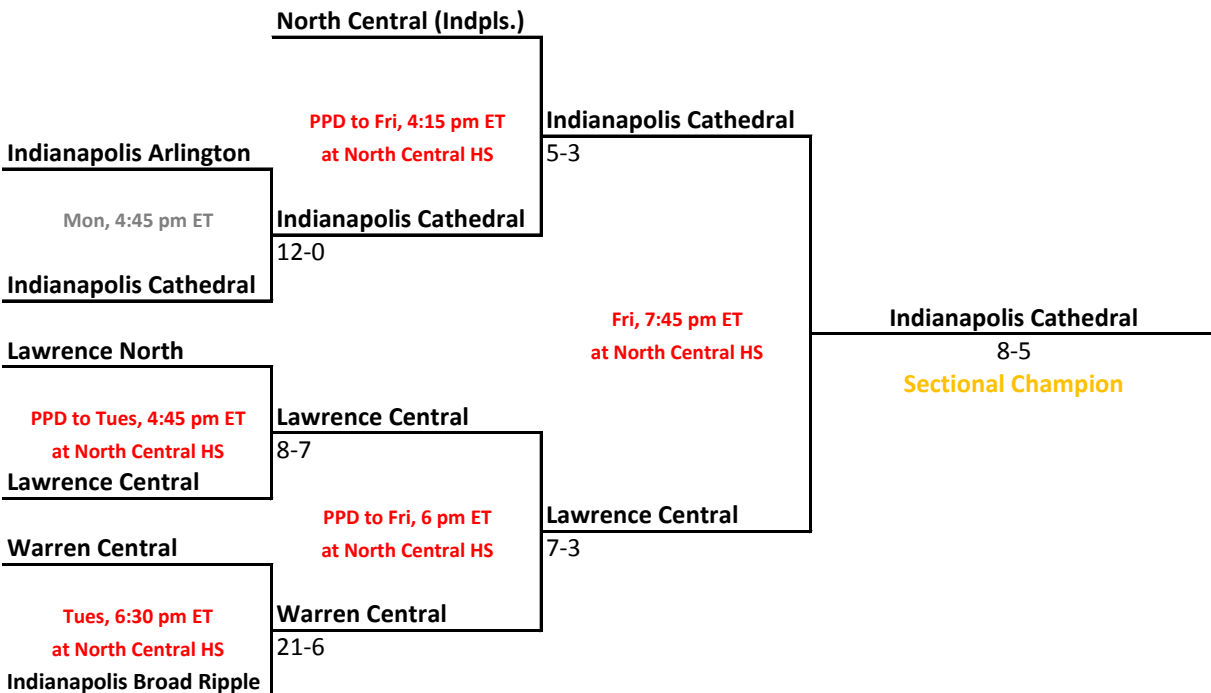

Class 4A, Sectional 10 | Lawrence North (7 teams)

Sectionals: \$5 per session; \$8 season.

2010-11 IHSAA Class 4A Softball

27th Annual State Tournament Series

Sectionals
May 23-28, 2011

Class 4A, Sectional 11 | Whiteland Community (7 teams)