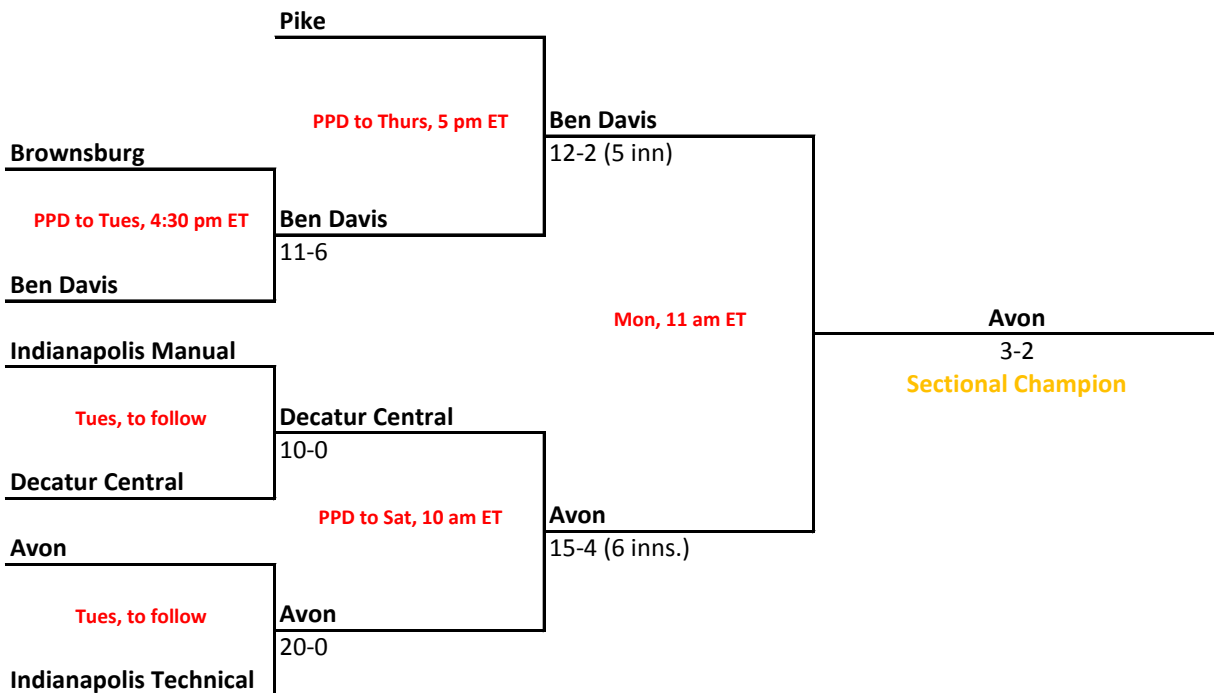

Class 4A, Sectional 12 | Ben Davis (7 teams)

Sectionals: $5 per session; $8 season.