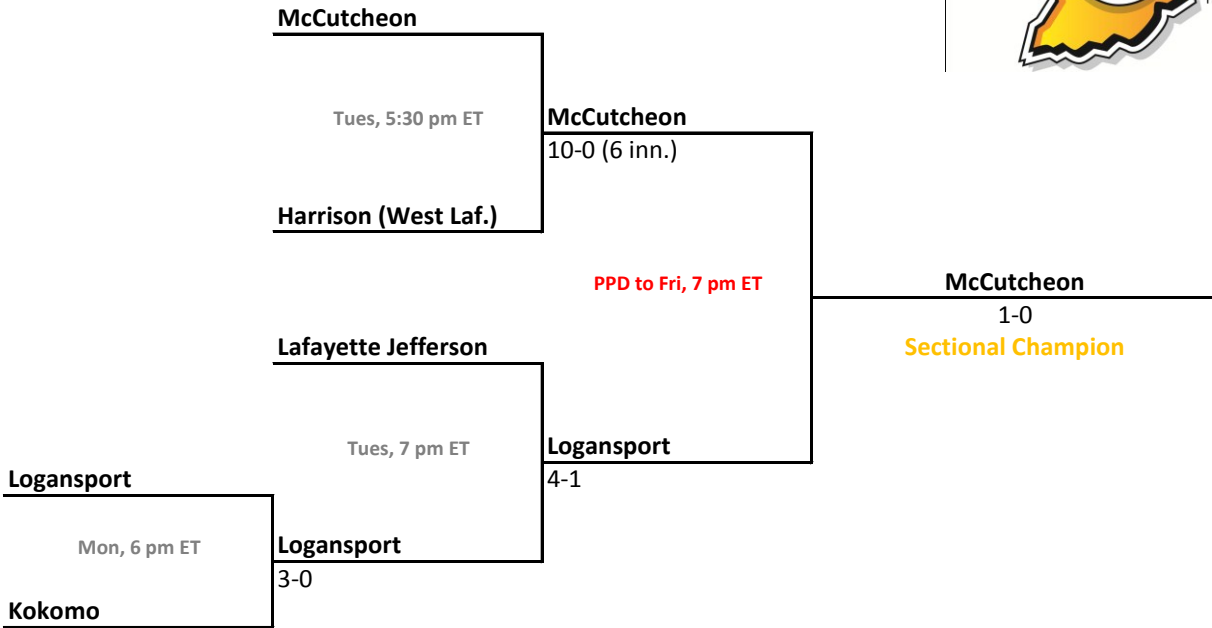

Class 4A, Sectional 7 | Harrison (West Lafayette) (5 teams)