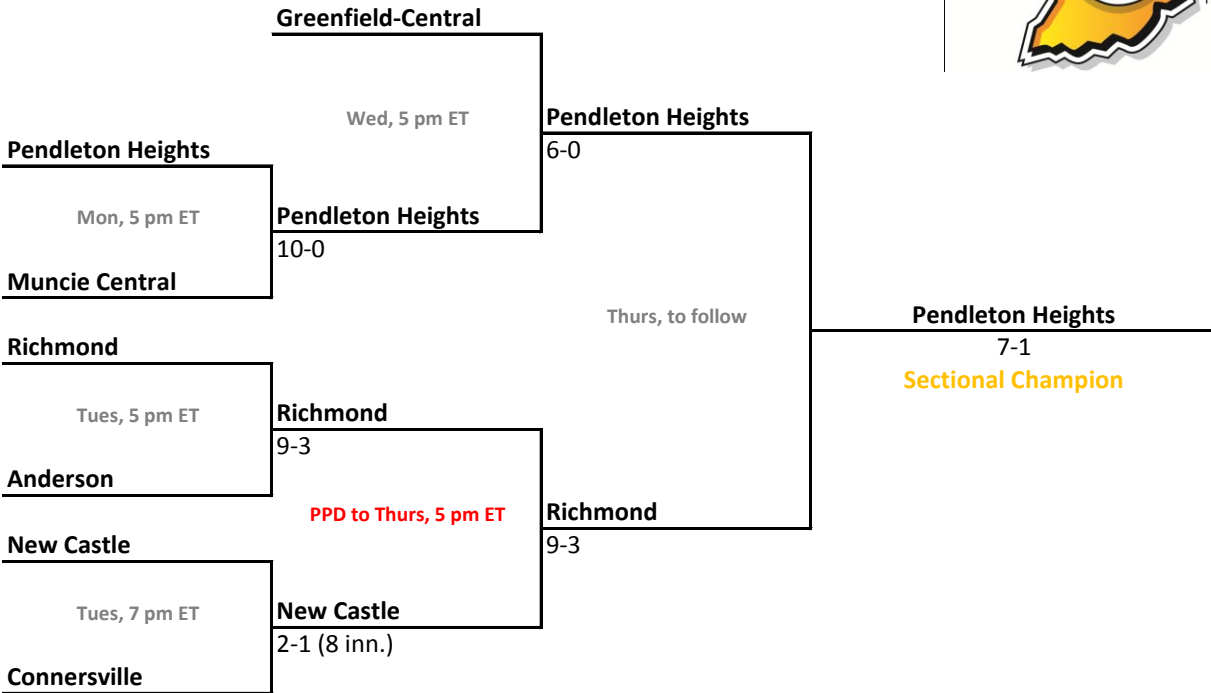

Class 4A, Sectional 10 | Lawrence North (7 teams)

Sectionals: \$5 per session; \$8 season.

2010-11 IHSAA Class 4A Softball

27th Annual State Tournament Series

Sectionals
May 23-28, 2011

Class 4A, Sectional 11 | Whiteland Community (7 teams)