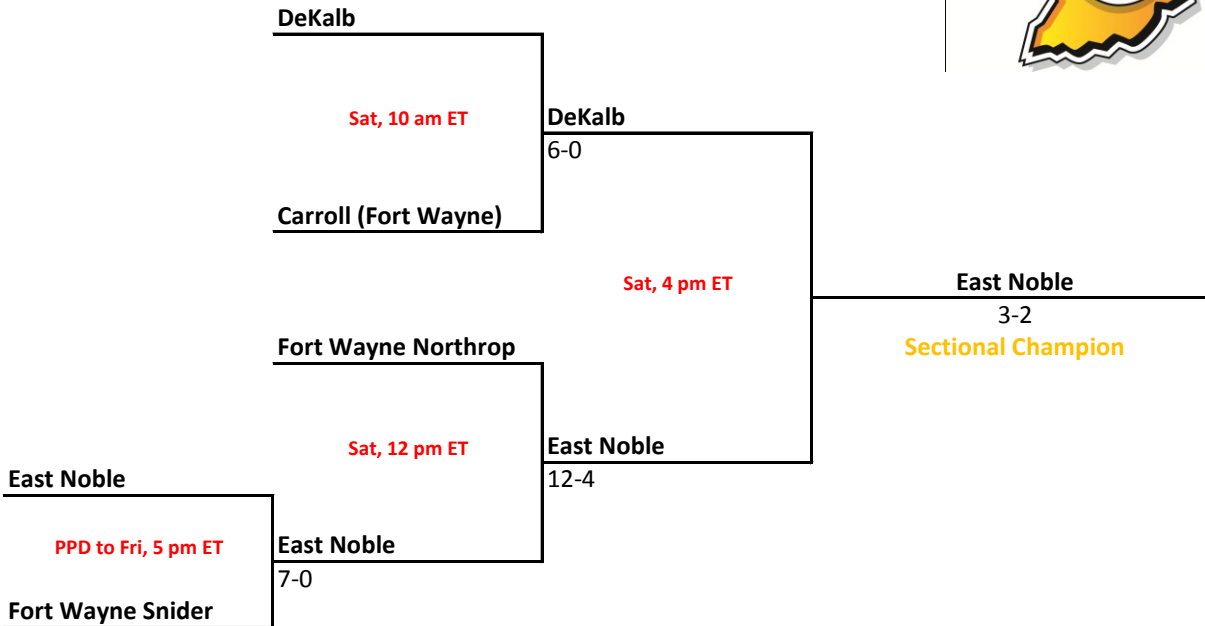

Warsaw
 6-4

Goshen
 2-1
Sectional Champion

Sectionals: \$5 per session; \$8 season.

2010-11 IHSAA Class 4A Softball

27th Annual State Tournament Series

Sectionals
May 23-28, 2011

Class 4A, Sectional 5 | Fort Wayne Snider (5 teams)