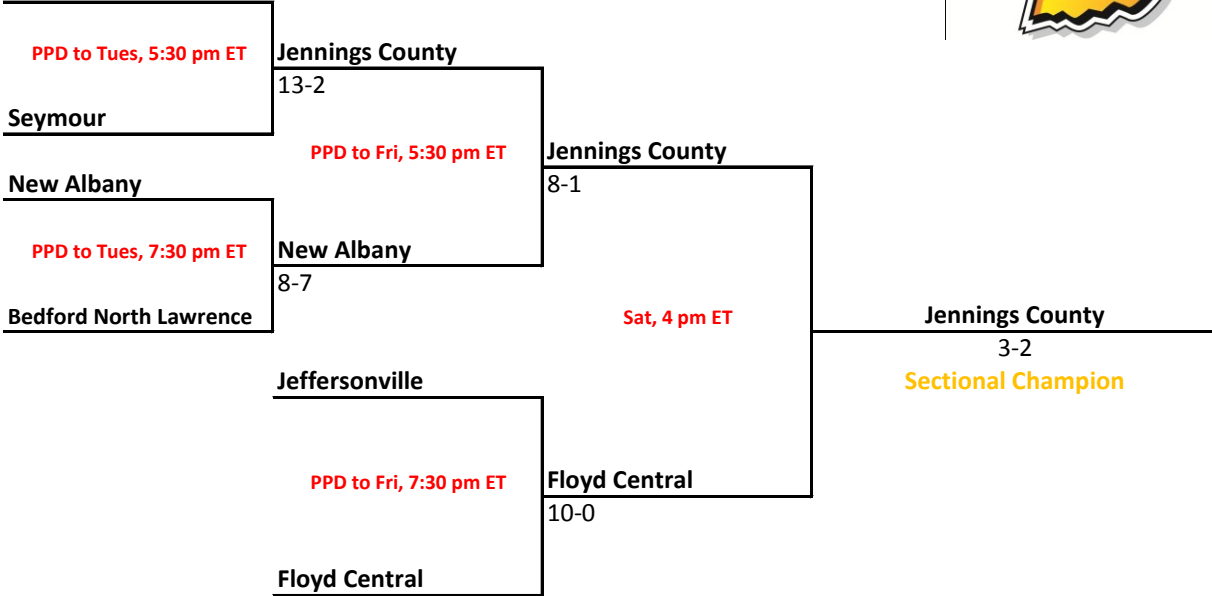

Class 4A, Sectional 15 | Bedford North Lawrence (6 teams)

Jennings County