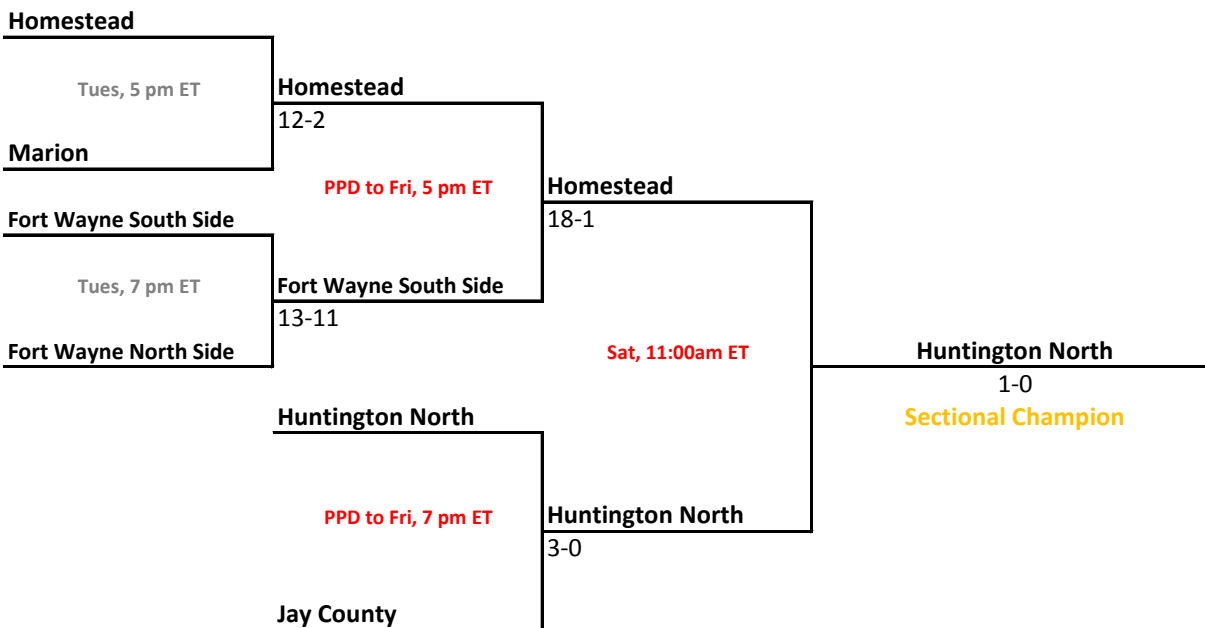

Class 4A, Sectional 6 | Homestead (6 teams)