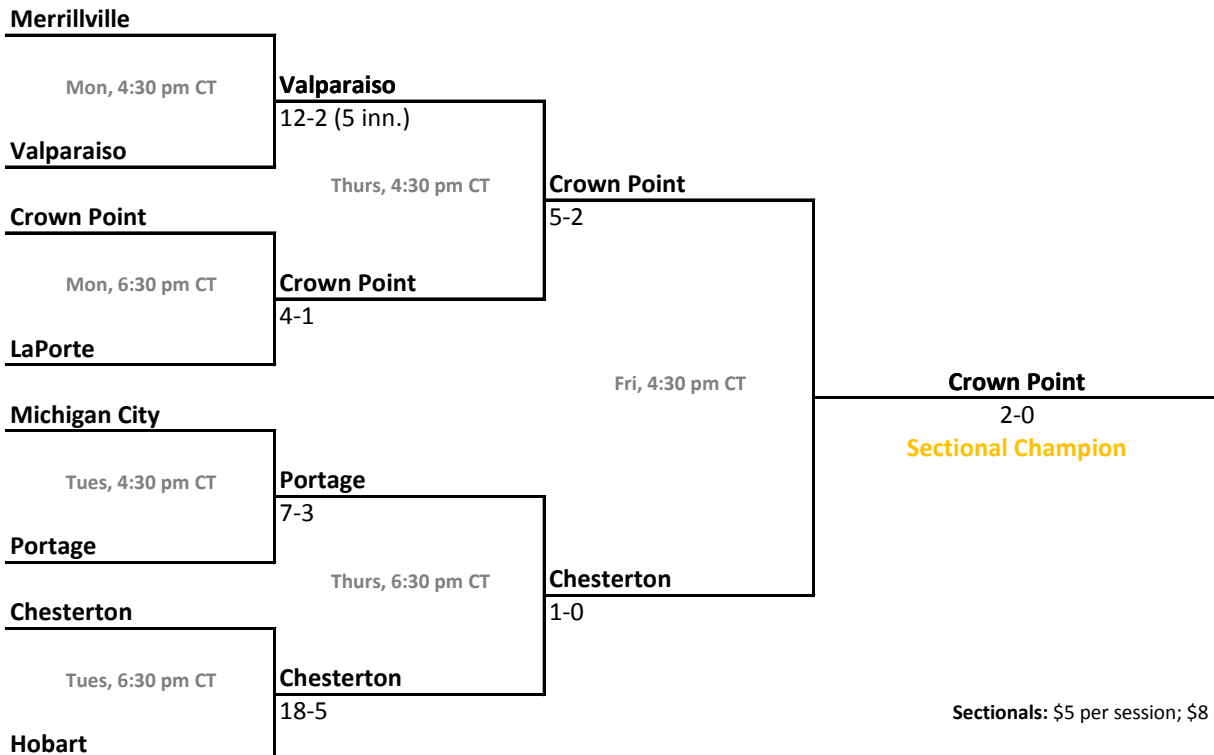

2010-11 IHSAA Class 4A Softball

27th Annual State Tournament Series

Sectionals
May 23-28, 2011

Class 4A, Sectional 1 | Highland (7 teams)

Class 4A, Sectional 2 | Crown Point (8 teams)

Sectionals: \$5 per session; \$8 season.

2010-11 IHSAA Class 4A Softball

27th Annual State Tournament Series

Sectionals
May 23-28, 2011

Class 4A, Sectional 3 | Penn (6 teams)

South Bend Riley

Mon, 5 pm ET
South Bend Washington

South Bend Riley
 12-1 (5 inn.)
 Tues, 5 pm ET