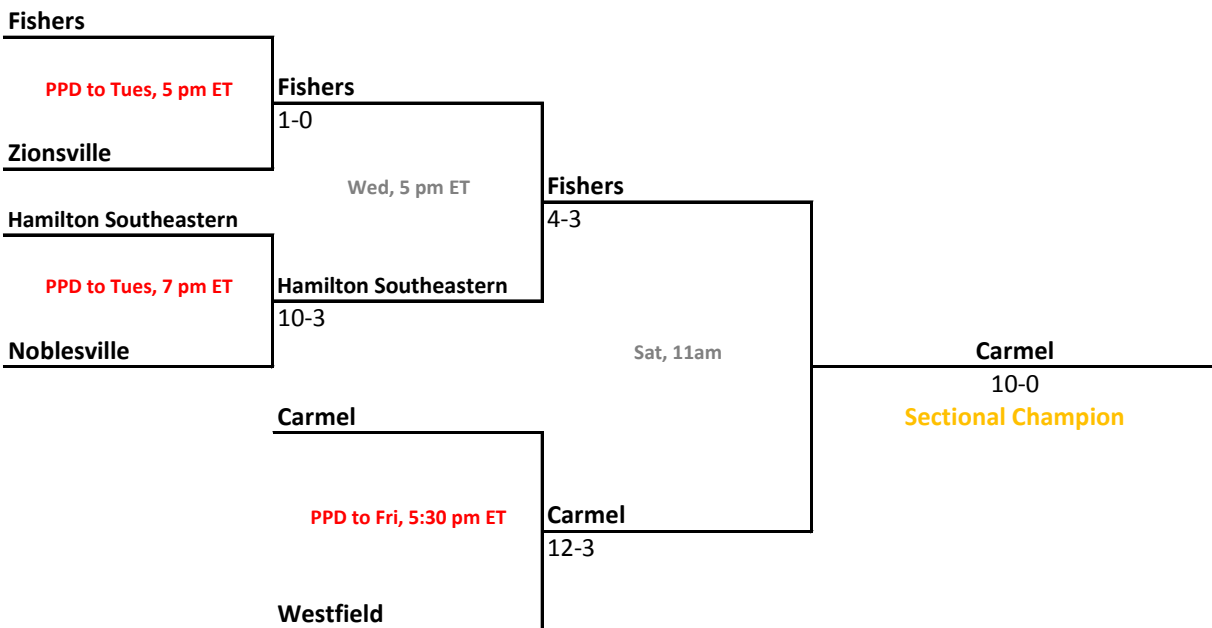

Class 4A, Sectional 8 | Hamilton Southeastern (6 teams)