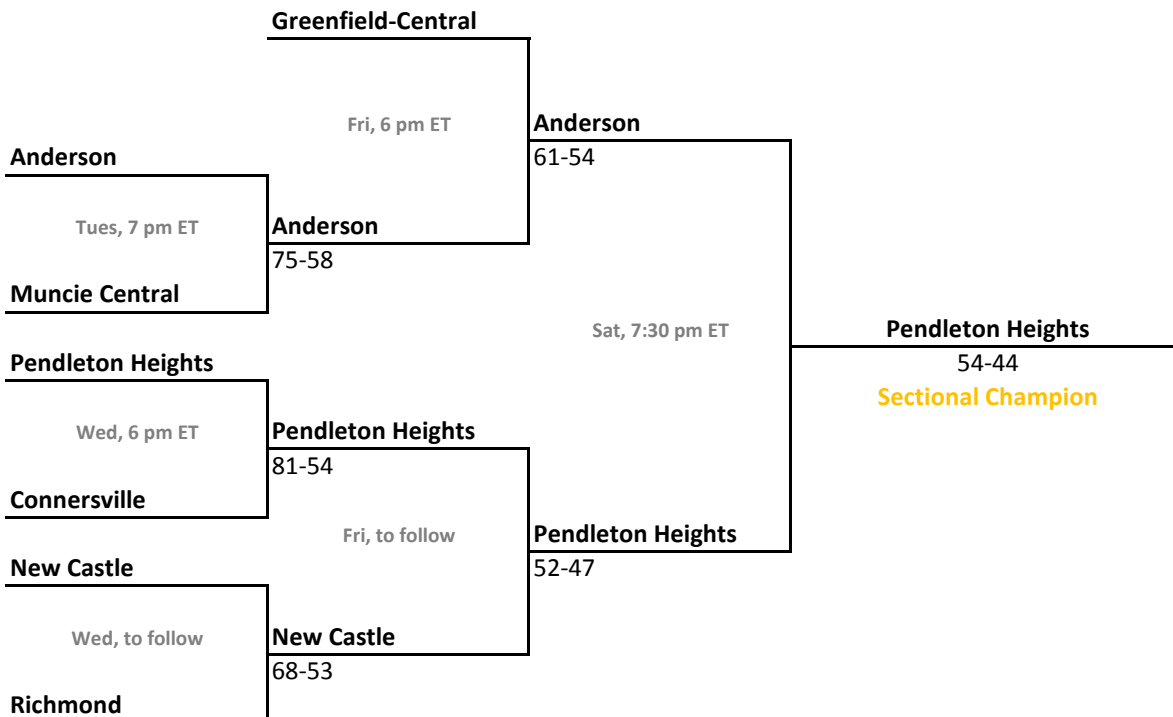

36th Annual State Tournament Series

Sectionals
Feb. 8-12, 2011

Class 4A, Sectional 5 | Carroll (Fort Wayne) (5 teams)

Class 4A, Sectional 6 | Marion (6 teams)

Sectionals: \$6 per session; \$10 season.

2010-11 IHSAA Class 4A Girls Basketball

36th Annual State Tournament Series

Sectionals
Feb. 8-12, 2011

Class 4A, Sectional 7 | Kokomo (5 teams)

Class 4A, Sectional 8 | Muncie Central (7 teams)

Sectionals: \$6 per session; \$10 season.

2010-11 IHSAA Class 4A Girls Basketball