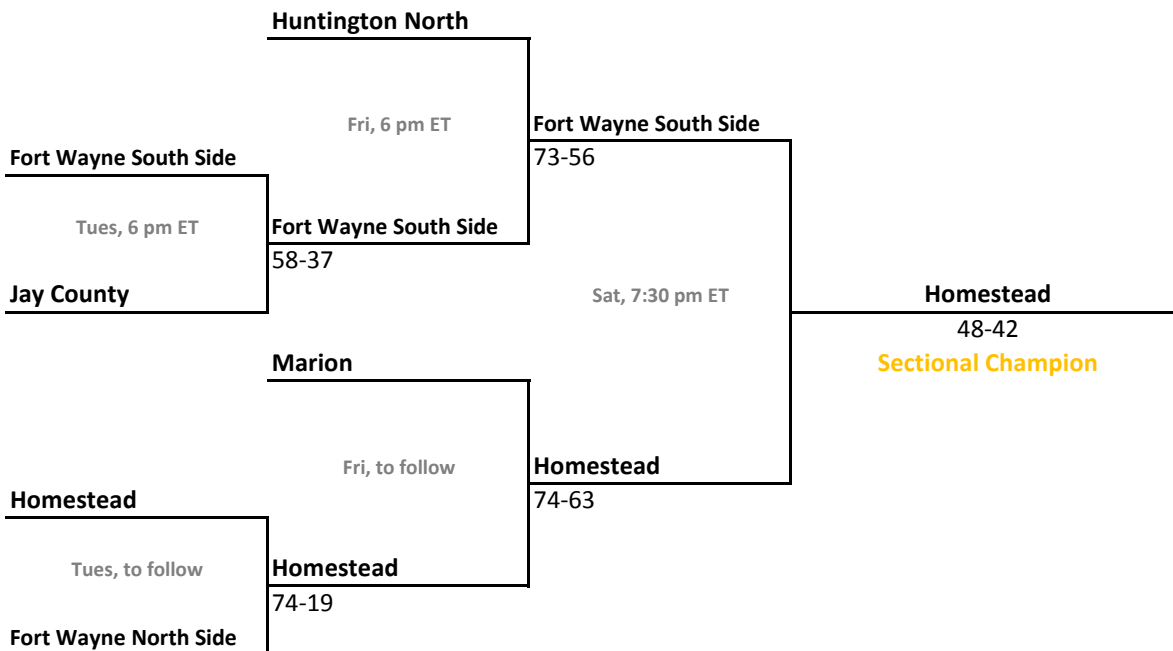

2010-11 IHSAA Class 4A Girls Basketball

36th Annual State Tournament Series

Sectionals
Feb. 8-12, 2011

Class 4A, Sectional 1 | Munster (7 teams)

Class 4A, Sectional 2 | Portage (8 teams)

Sectionals: \$6 per session; \$10 season.

2010-11 IHSAA Class 4A Girls Basketball

36th Annual State Tournament Series

Sectionals
Feb. 8-12, 2011

Class 4A, Sectional 3 | Mishawaka (6 teams)

Class 4A, Sectional 4 | Goshen (6 teams)

2010-11 IHSAA Class 4A Girls Basketball

36th Annual State Tournament Series

Sectionals
Feb. 8-12, 2011

Class 4A, Sectional 5 | Carroll (Fort Wayne) (5 teams)

Class 4A, Sectional 6 | Marion (6 teams)

Sectionals: \$6 per session; \$10 season.

2010-11 IHSAA Class 4A Girls Basketball

36th Annual State Tournament Series

Sectionals
Feb. 8-12, 2011

Class 4A, Sectional 7 | Kokomo (5 teams)

Class 4A, Sectional 8 | Muncie Central (7 teams)

Sectionals: \$6 per session; \$10 season.

2010-11 IHSAA Class 4A Girls Basketball