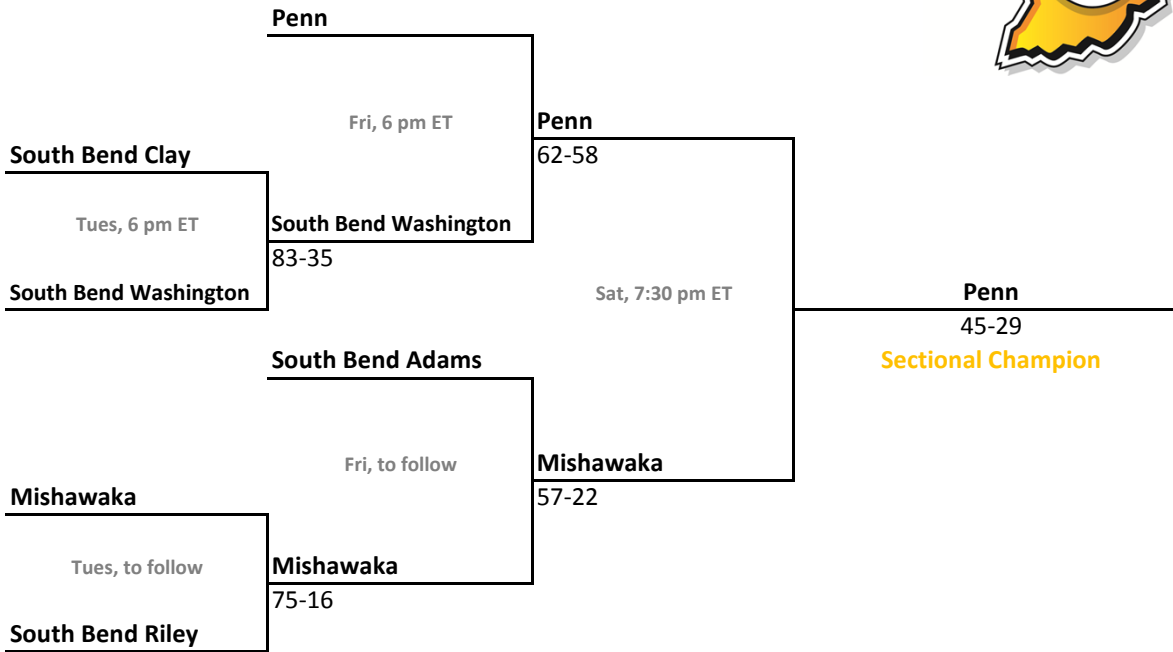

2010-11 IHSAA Class 4A Girls Basketball

36th Annual State Tournament Series

Sectionals
Feb. 8-12, 2011

Class 4A, Sectional 1 | Munster (7 teams)

Class 4A, Sectional 2 | Portage (8 teams)

Sectionals: \$6 per session; \$10 season.

2010-11 IHSAA Class 4A Girls Basketball

36th Annual State Tournament Series

Sectionals
Feb. 8-12, 2011

Class 4A, Sectional 3 | Mishawaka (6 teams)

Class 4A, Sectional 4 | Goshen (6 teams)

2010-11 IHSAA Class 4A Girls Basketball

36th Annual State Tournament Series

Sectionals
Feb. 8-12, 2011

Class 4A, Sectional 5 | Carroll (Fort Wayne) (5 teams)

Class 4A, Sectional 6 | Marion (6 teams)

Sectionals: \$6 per session; \$10 season.

2010-11 IHSAA Class 4A Girls Basketball