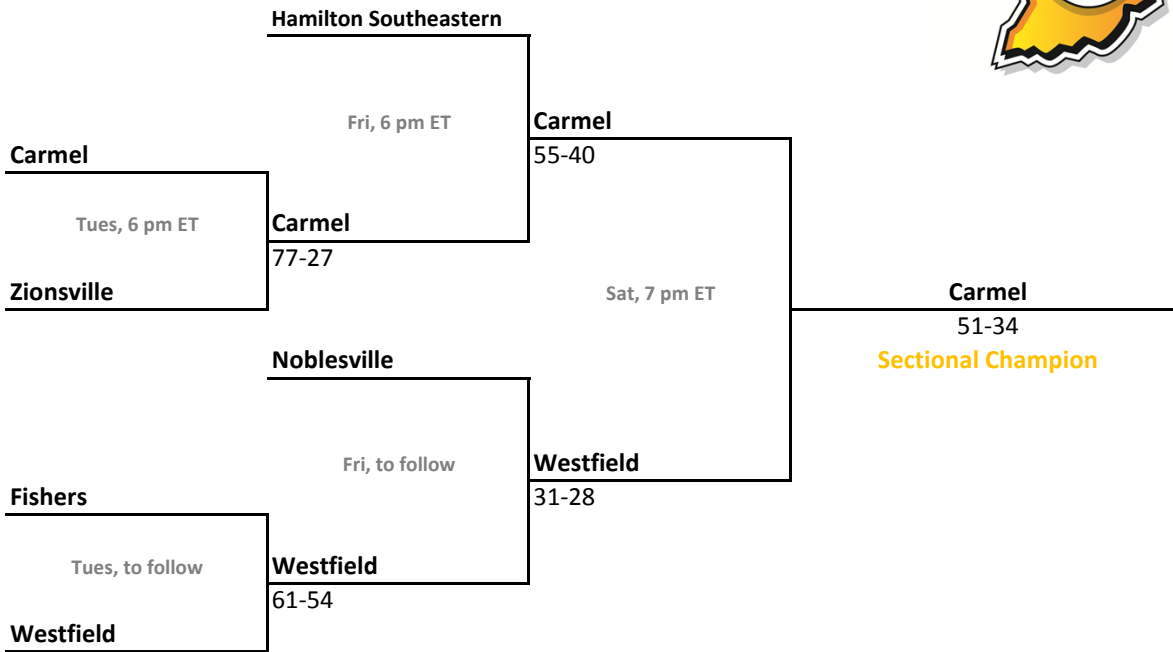

Class 4A, Sectional 9 | Hamilton Southeastern (6 teams)