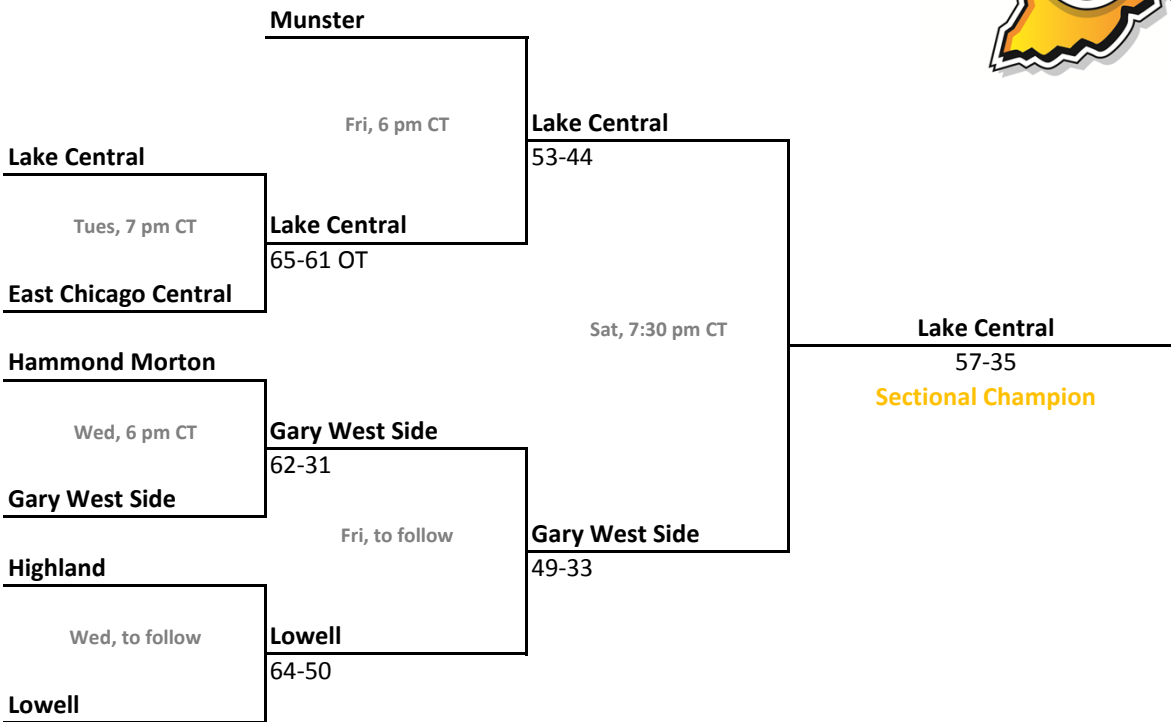

2010-11 IHSAA Class 4A Girls Basketball

36th Annual State Tournament Series

Sectionals
Feb. 8-12, 2011

Class 4A, Sectional 1 | Munster (7 teams)

Class 4A, Sectional 2 | Portage (8 teams)

Sectionals: \$6 per session; \$10 season.

2010-11 IHSAA Class 4A Girls Basketball

36th Annual State Tournament Series

Sectionals
Feb. 8-12, 2011

Class 4A, Sectional 3 | Mishawaka (6 teams)

Class 4A, Sectional 4 | Goshen (6 teams)

2010-11 IHSAA Class 4A Girls Basketball

36th Annual State Tournament Series

Sectionals
Feb. 8-12, 2011

Class 4A, Sectional 5 | Carroll (Fort Wayne) (5 teams)

Class 4A, Sectional 6 | Marion (6 teams)

Sectionals: \$6 per session; \$10 season.

2010-11 IHSAA Class 4A Girls Basketball