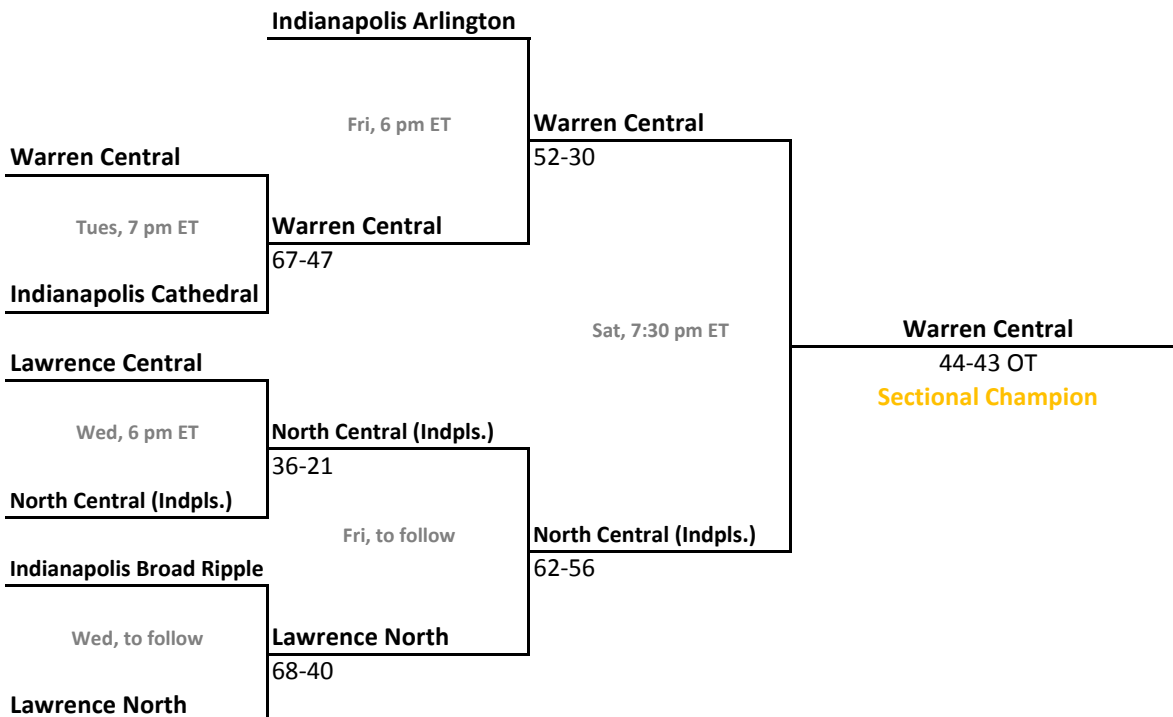

36th Annual State Tournament Series

Sectionals
Feb. 8-12, 2011

Class 4A, Sectional 9 | Hamilton Southeastern (6 teams)

Class 4A, Sectional 10 | Indianapolis Cathedral (7 teams)

Sectionals: \$6 per session; \$10 season.