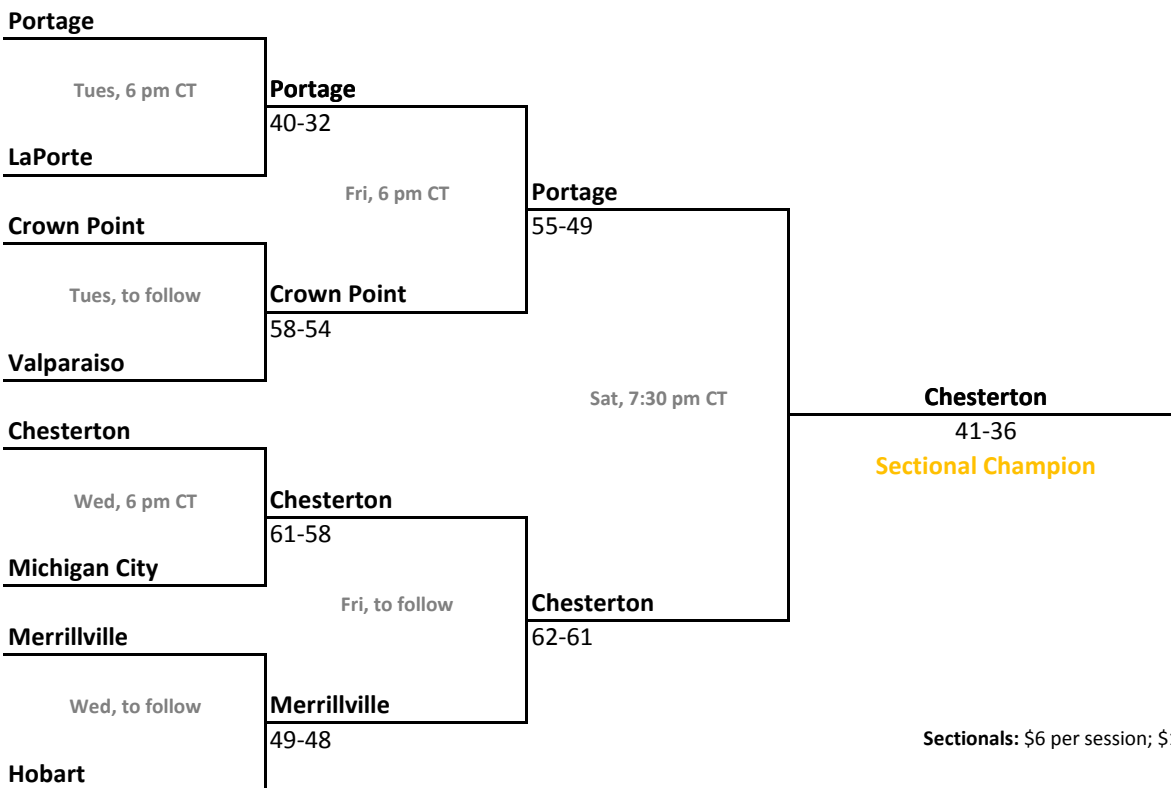

2010-11 IHSAA Class 4A Girls Basketball

36th Annual State Tournament Series

Sectionals
Feb. 8-12, 2011

Class 4A, Sectional 1 | Munster (7 teams)

Class 4A, Sectional 2 | Portage (8 teams)

Sectionals: \$6 per session; \$10 season.

2010-11 IHSAA Class 4A Girls Basketball

36th Annual State Tournament Series

Sectionals
Feb. 8-12, 2011

Class 4A, Sectional 3 | Mishawaka (6 teams)

Class 4A, Sectional 4 | Goshen (6 teams)

2010-11 IHSAA Class 4A Girls Basketball

36th Annual State Tournament Series

Sectionals
Feb. 8-12, 2011

Class 4A, Sectional 5 | Carroll (Fort Wayne) (5 teams)

Class 4A, Sectional 6 | Marion (6 teams)

Sectionals: \$6 per session; \$10 season.

2010-11 IHSAA Class 4A Girls Basketball