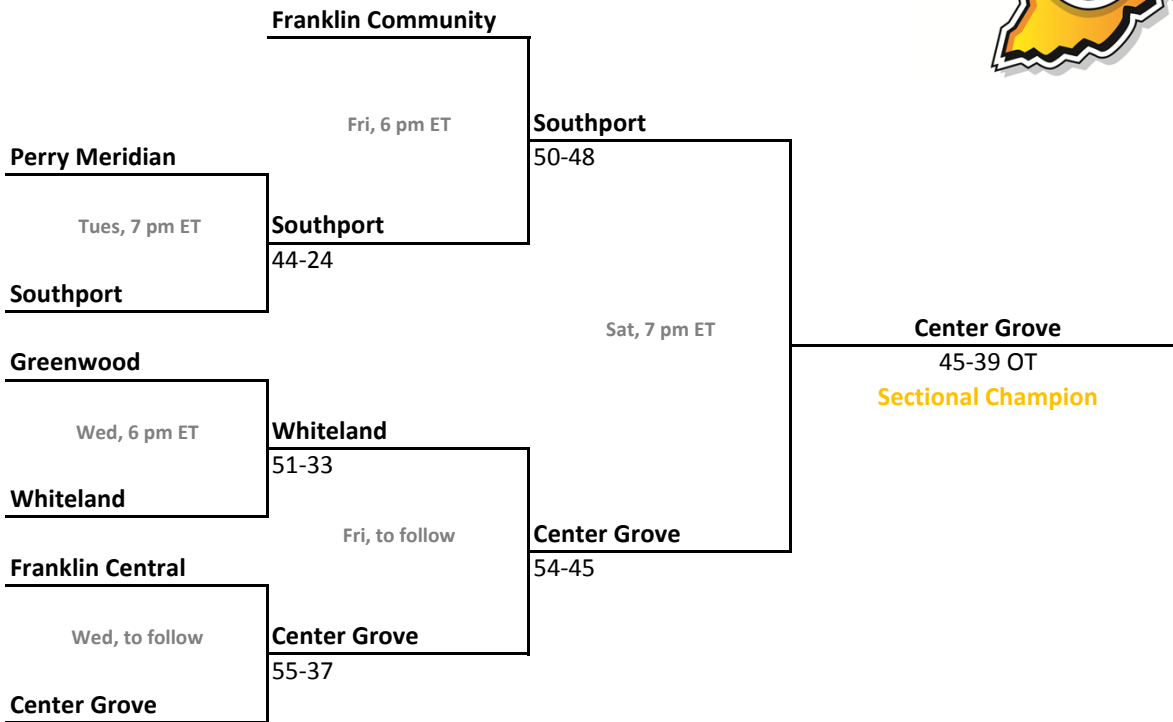

Class 4A, Sectional 11 | Franklin Community (7 teams)