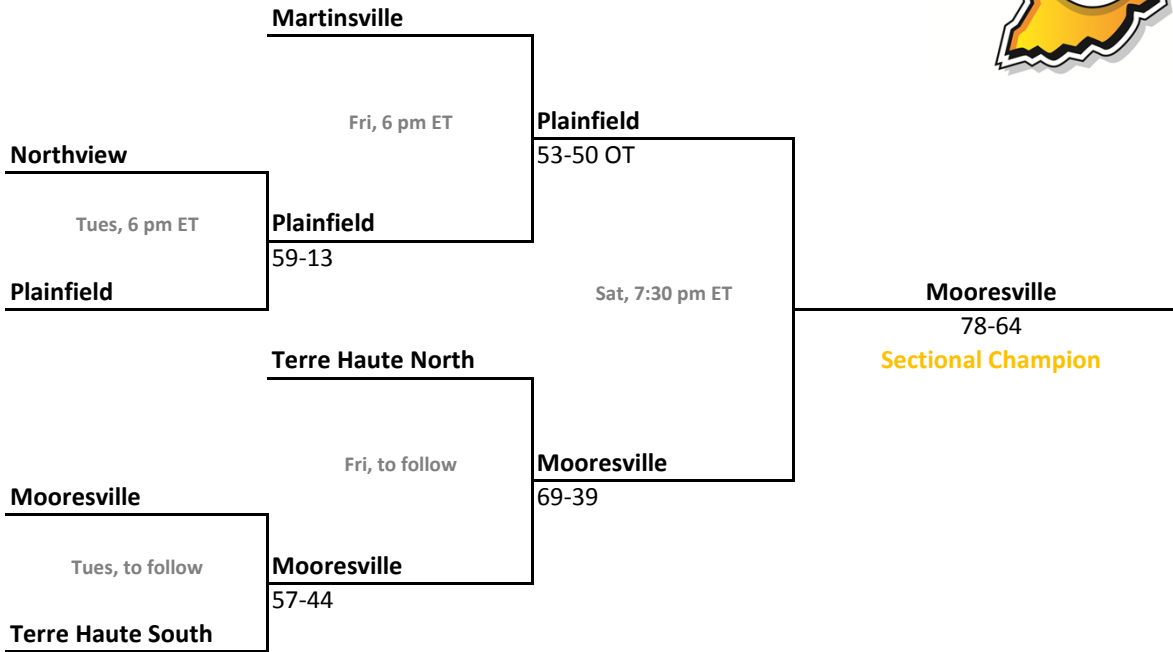

Sectionals: \$6 per session; \$10 season.

2010-11 IHSAA Class 4A Girls Basketball

36th Annual State Tournament Series

Sectionals
Feb. 8-12, 2011

Class 4A, Sectional 13 | Mooresville (6 teams)

Class 4A, Sectional 14 | East Central (5 teams)