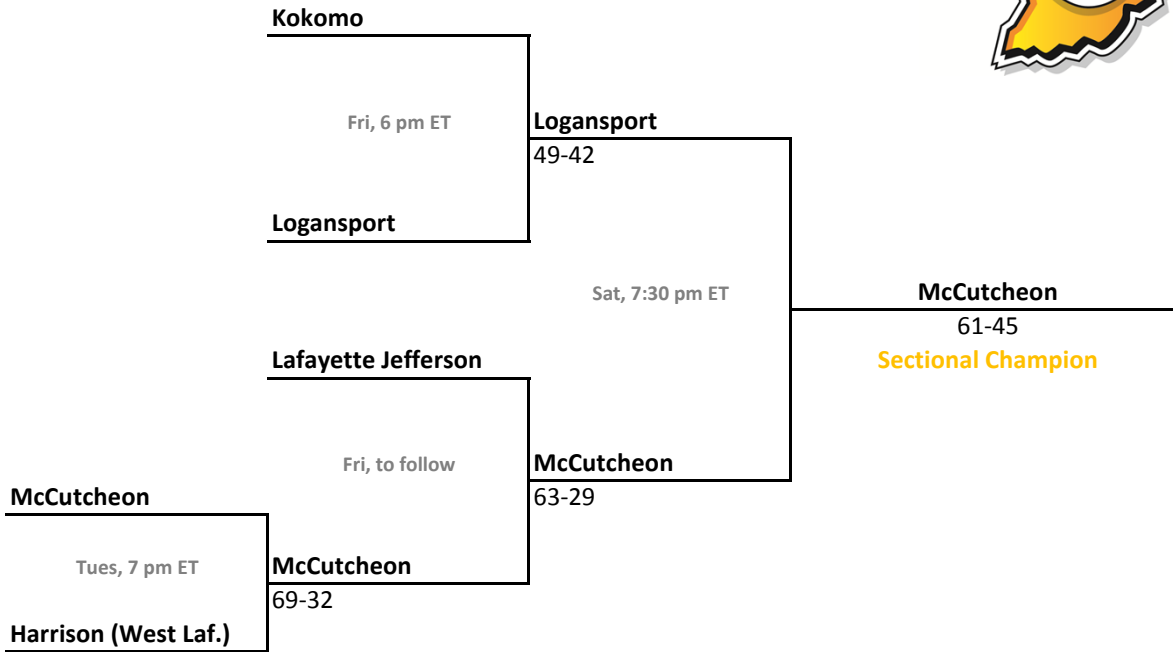

Class 4A, Sectional 7 | Kokomo (5 teams)