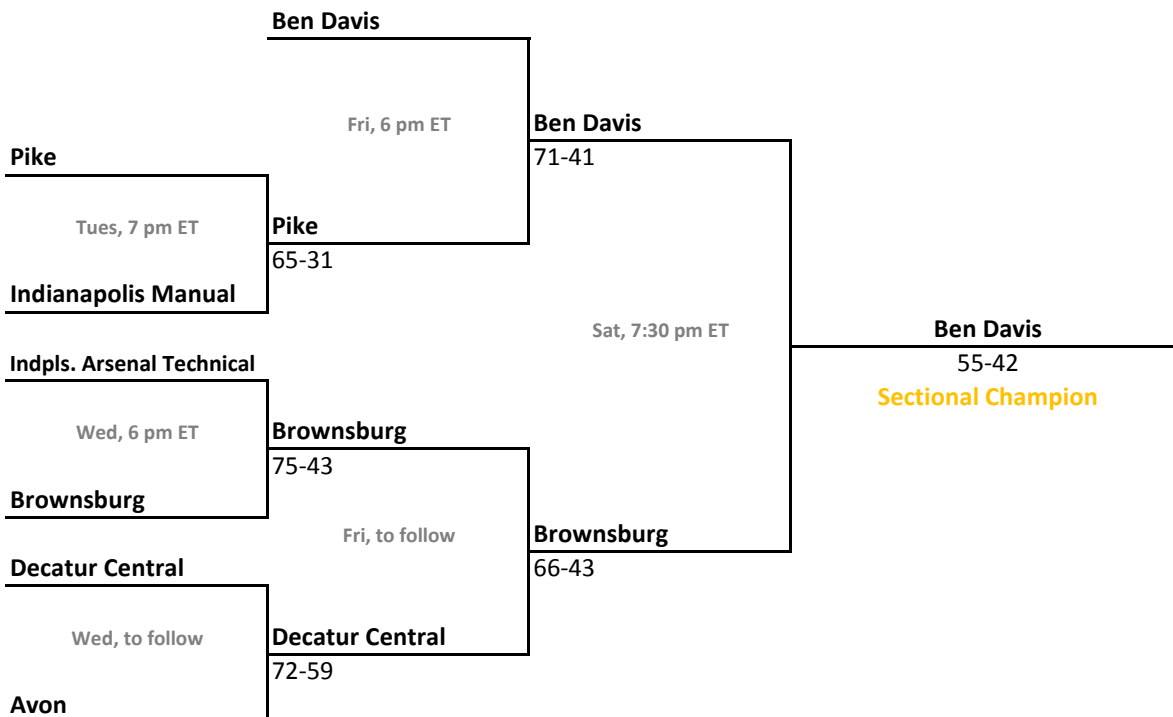

2010-11 IHSAA Class 4A Girls Basketball

36th Annual State Tournament Series

Sectionals
Feb. 8-12, 2011

Class 4A, Sectional 11 | Franklin Community (7 teams)

Class 4A, Sectional 12 | Indianapolis Arsenal Technical (7 teams)

Sectionals: \$6 per session; \$10 season.

2010-11 IHSAA Class 4A Girls Basketball

36th Annual State Tournament Series

Sectionals
Feb. 8-12, 2011

Class 4A, Sectional 13 | Mooresville (6 teams)

Class 4A, Sectional 14 | East Central (5 teams)