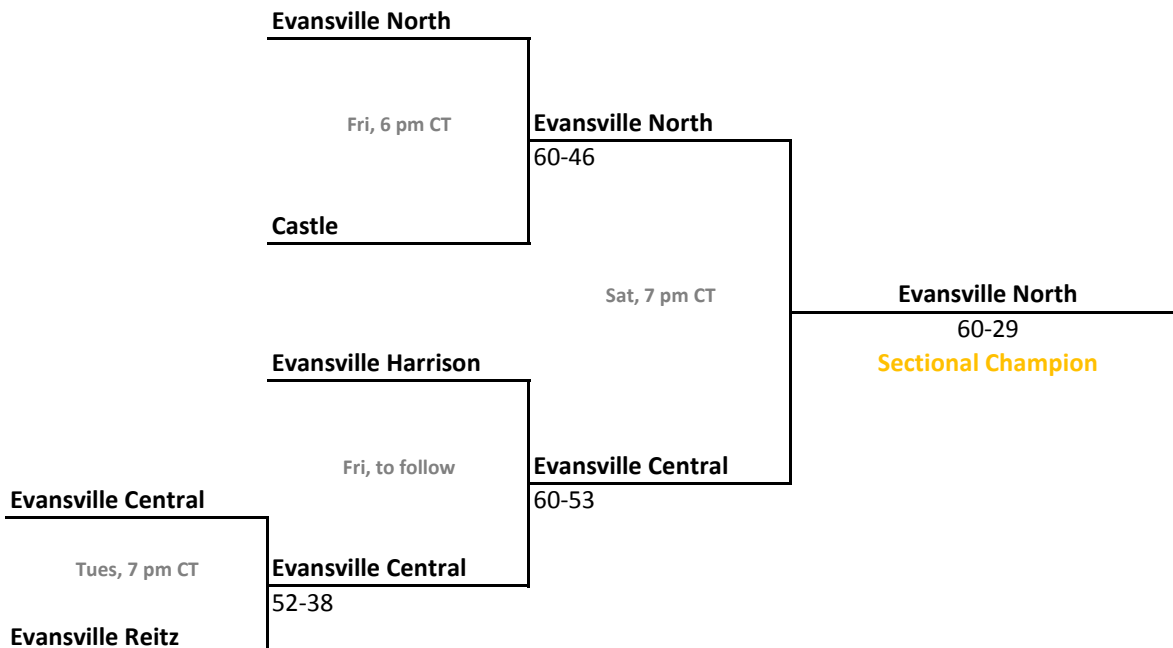

Sectionals: \$6 per session; \$10 season.

2010-11 IHSAA Class 4A Girls Basketball

36th Annual State Tournament Series

Sectionals
Feb. 8-12, 2011

Class 4A, Sectional 15 | Bedford North Lawrence (6 teams)

Class 4A, Sectional 16 | Evansville Reitz (5 teams)

Sectionals: \$6 per session; \$10 season.