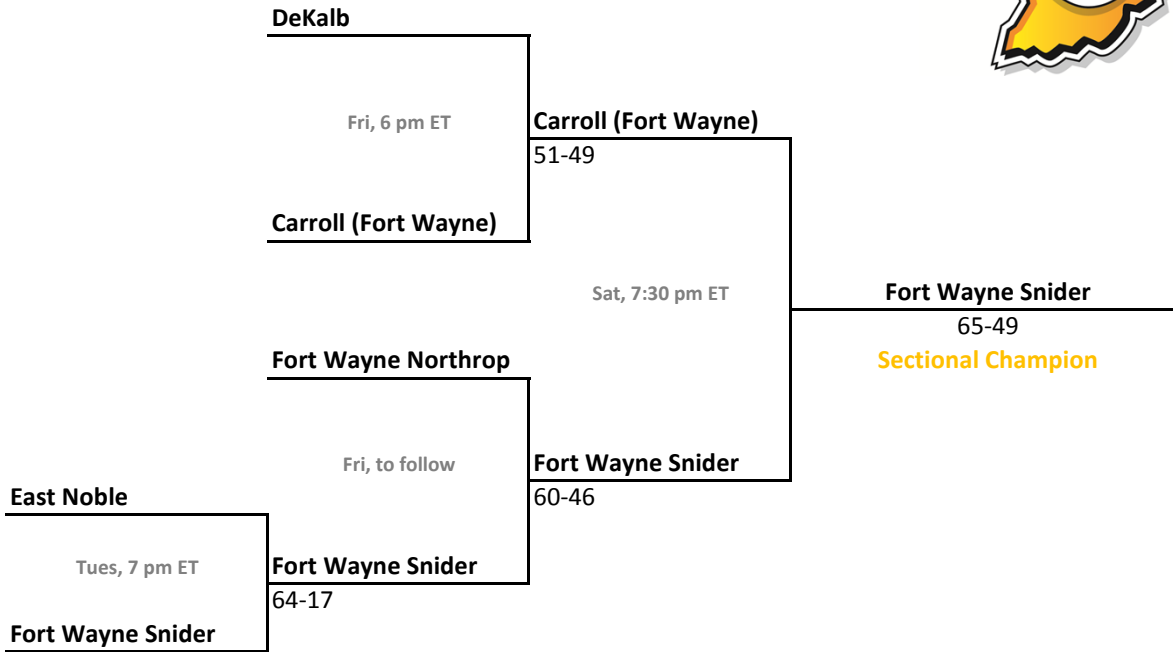

2010-11 IHSAA Class 4A Girls Basketball

36th Annual State Tournament Series

Sectionals
Feb. 8-12, 2011

Class 4A, Sectional 3 | Mishawaka (6 teams)

Class 4A, Sectional 4 | Goshen (6 teams)

2010-11 IHSAA Class 4A Girls Basketball

36th Annual State Tournament Series

Sectionals
Feb. 8-12, 2011

Class 4A, Sectional 5 | Carroll (Fort Wayne) (5 teams)

Class 4A, Sectional 6 | Marion (6 teams)

Sectionals: \$6 per session; \$10 season.

2010-11 IHSAA Class 4A Girls Basketball