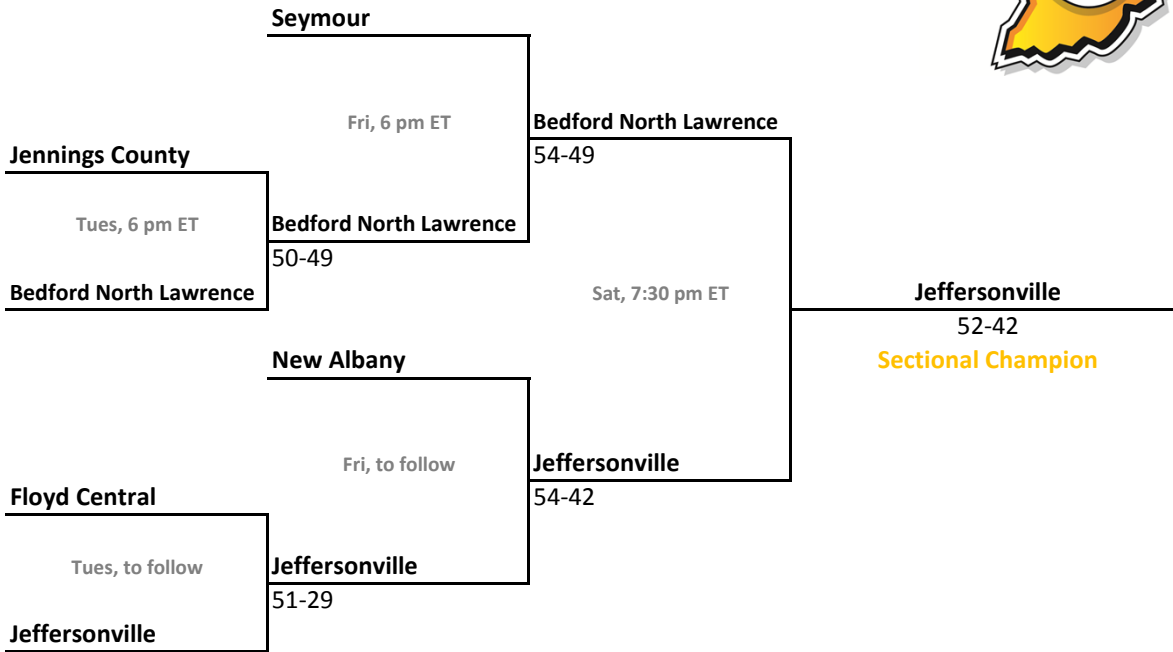

Sectionals: \$6 per session; \$10 season.

2010-11 IHSAA Class 4A Girls Basketball

36th Annual State Tournament Series

Sectionals
Feb. 8-12, 2011

Class 4A, Sectional 15 | Bedford North Lawrence (6 teams)

Class 4A, Sectional 16 | Evansville Reitz (5 teams)