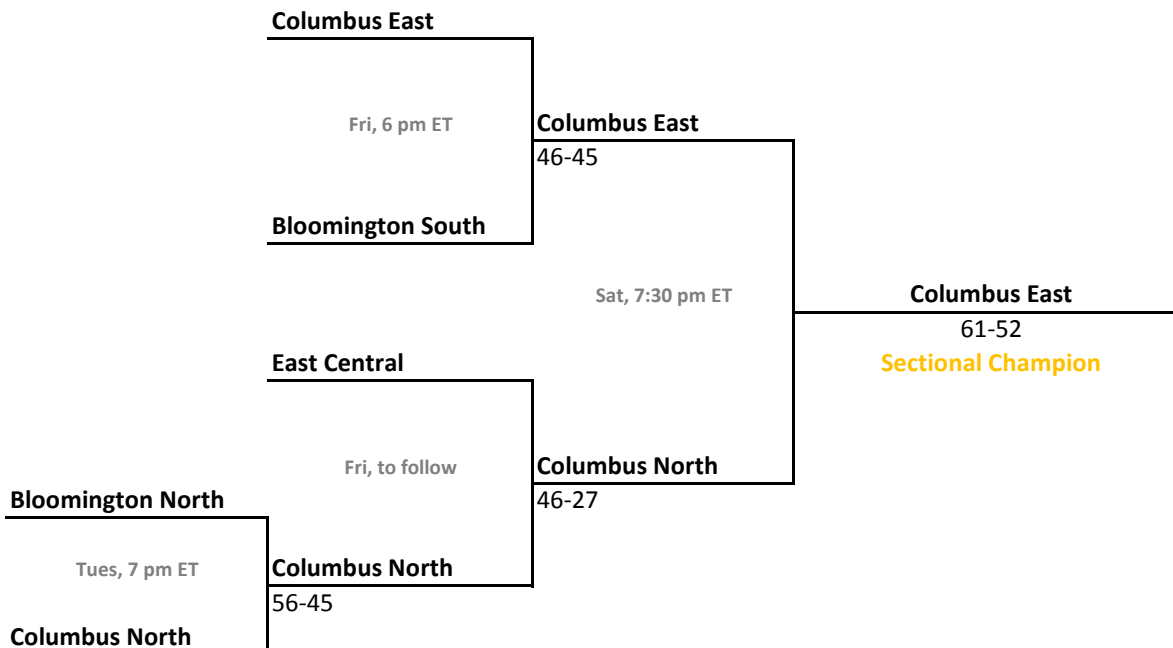

Sectionals: \$6 per session; \$10 season.

2010-11 IHSAA Class 4A Girls Basketball

36th Annual State Tournament Series

Sectionals
Feb. 8-12, 2011

Class 4A, Sectional 13 | Mooresville (6 teams)

Class 4A, Sectional 14 | East Central (5 teams)

Sectionals: \$6 per session; \$10 season.

2010-11 IHSAA Class 4A Girls Basketball

36th Annual State Tournament Series

Sectionals
Feb. 8-12, 2011

Class 4A, Sectional 15 | Bedford North Lawrence (6 teams)

Class 4A, Sectional 16 | Evansville Reitz (5 teams)