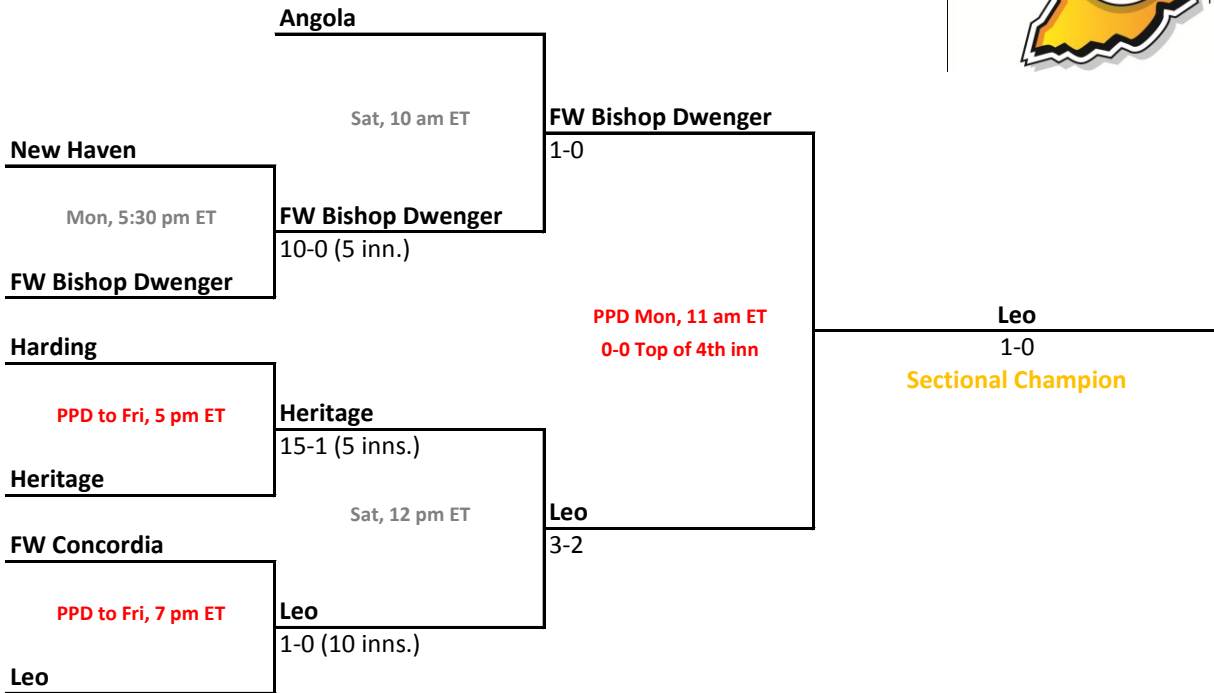

Class 3A, Sectional 23 | Leo (7 teams)