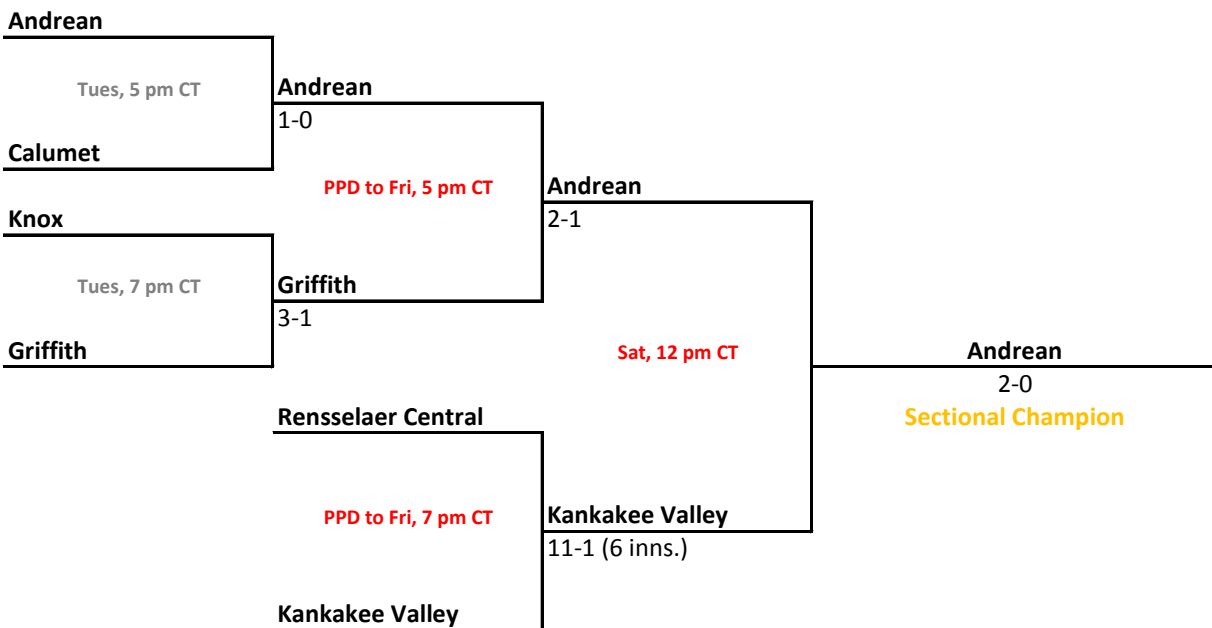

2010-11 IHSAA Class 3A Softball

27th Annual State Tournament Series

Sectionals
May 23-28, 2011

Class 3A, Sectional 17 | Hammond Gavit (5 teams)

Class 3A, Sectional 18 | Griffith (6 teams)

Sectionals: \$5 per session; \$8 season.

2010-11 IHSAA Class 3A Softball

27th Annual State Tournament Series

Sectionals
May 23-28, 2011

Class 3A, Sectional 19 | South Bend St. Joseph's (7 teams)

Class 3A, Sectional 20 | Columbia City (7 teams)

Sectionals: \$5 per session; \$8 season.

2010-11 IHSAA Class 3A Softball

27th Annual State Tournament Series

Sectionals
May 23-28, 2011

Class 3A, Sectional 21 | Twin Lakes (6 teams)

Northwestern

Mon, 5:30 pm ET

Benton Central

Benton Central
8-3