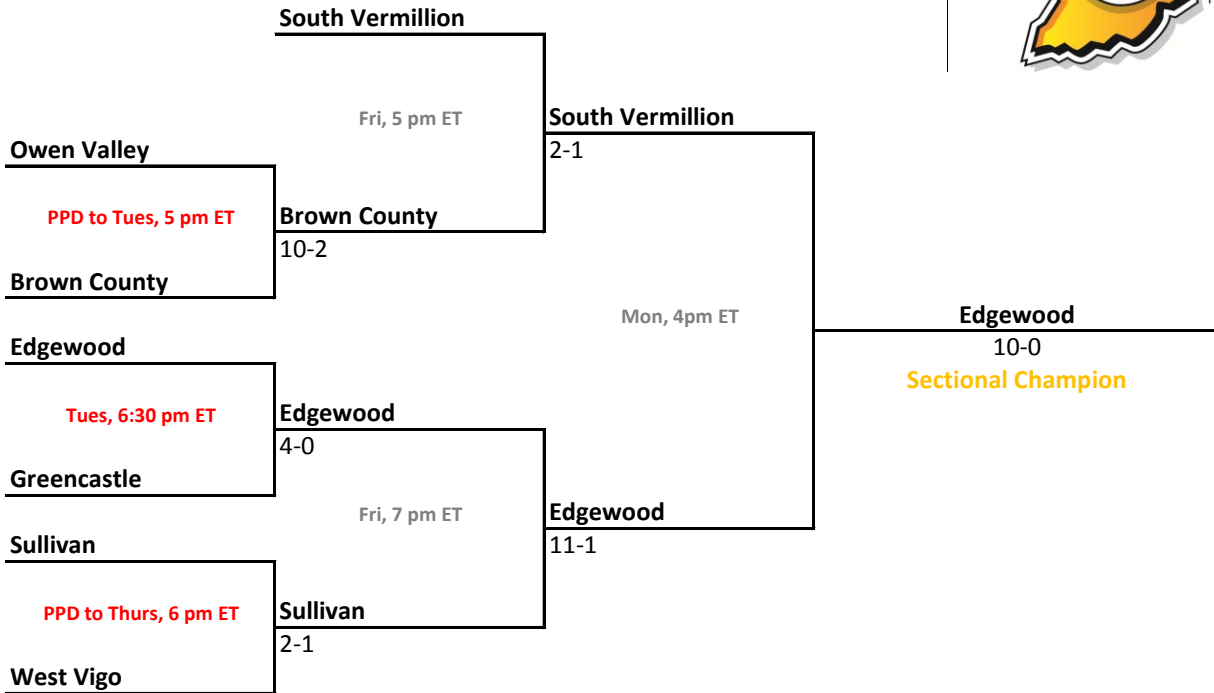

Class 3A, Sectional 29 | Brown County (7 teams)