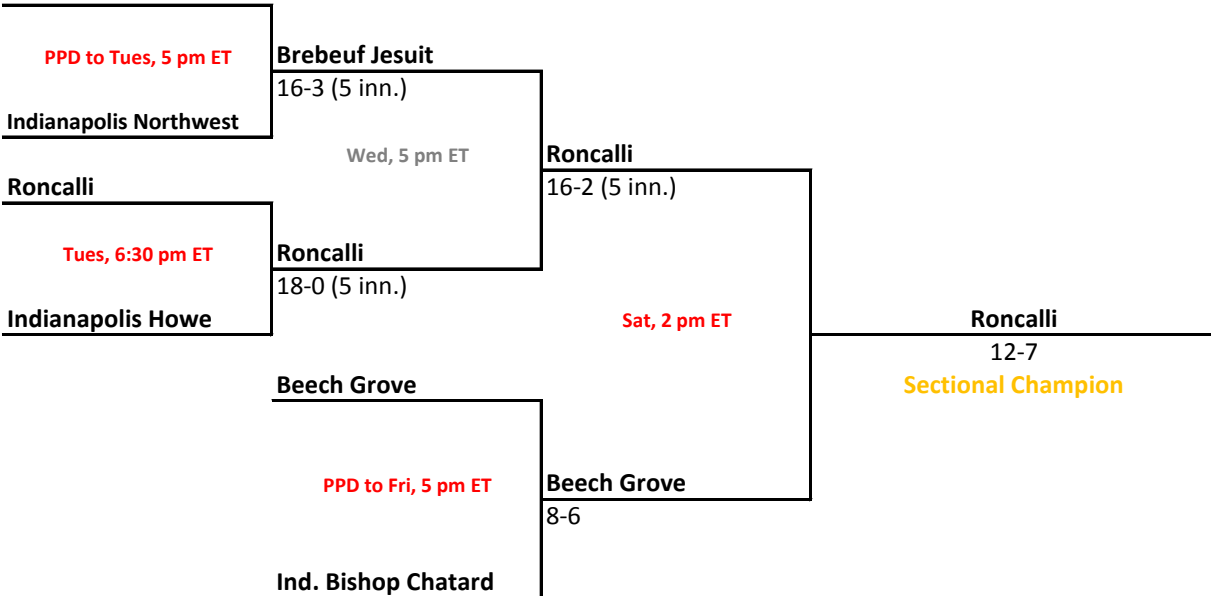

Class 3A, Sectional 26 | Beech Grove (6 teams)

Brebeuf Jesuit

Sectionals: $5 per session; $8 season.