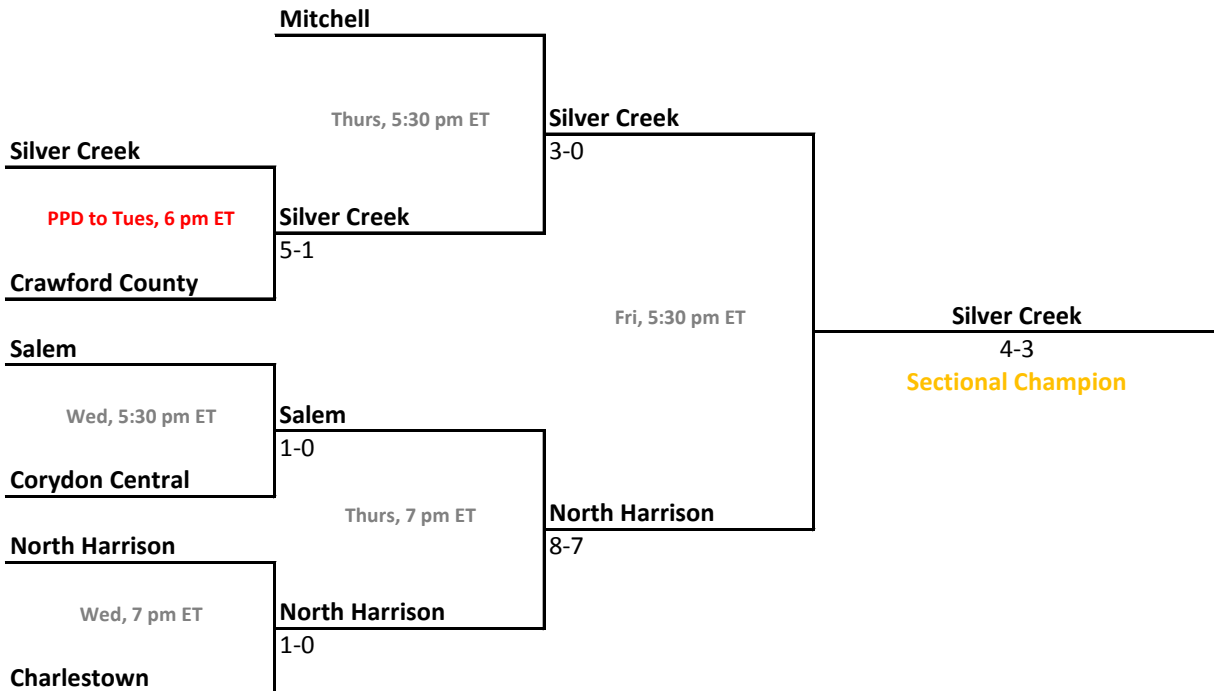

Class 3A, Sectional 30 | North Harrison (7 teams)

Sectionals: $5 per session; $8 season.