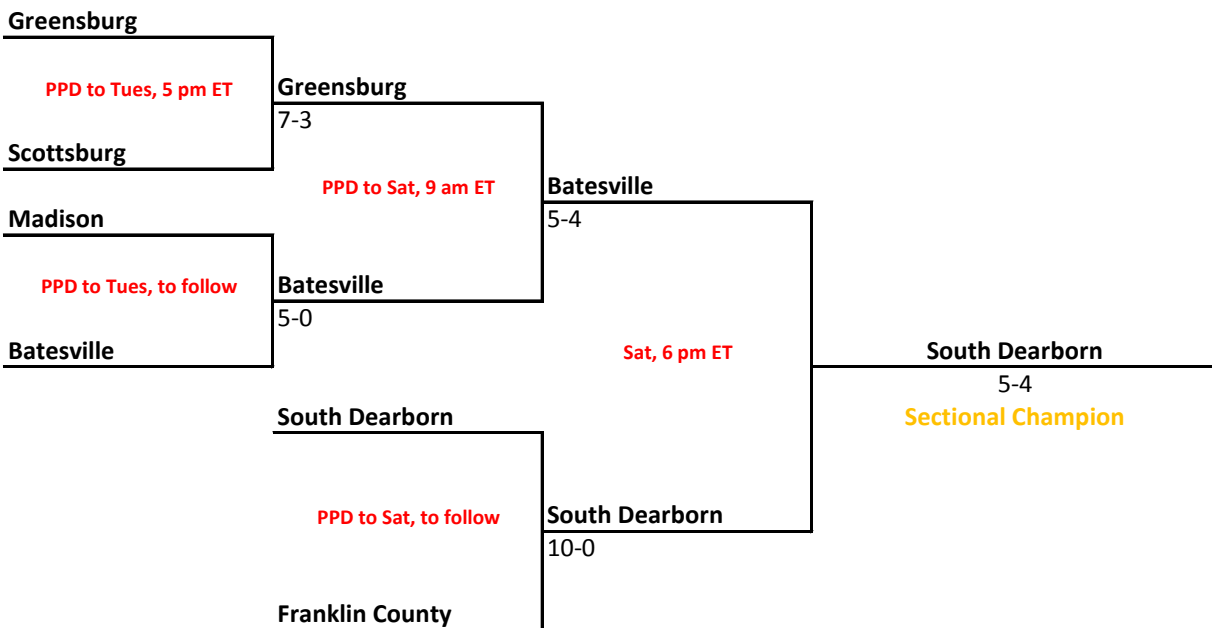

Class 3A, Sectional 28 | Batesville (6 teams)

Sectionals: $5 per session; $8 season.