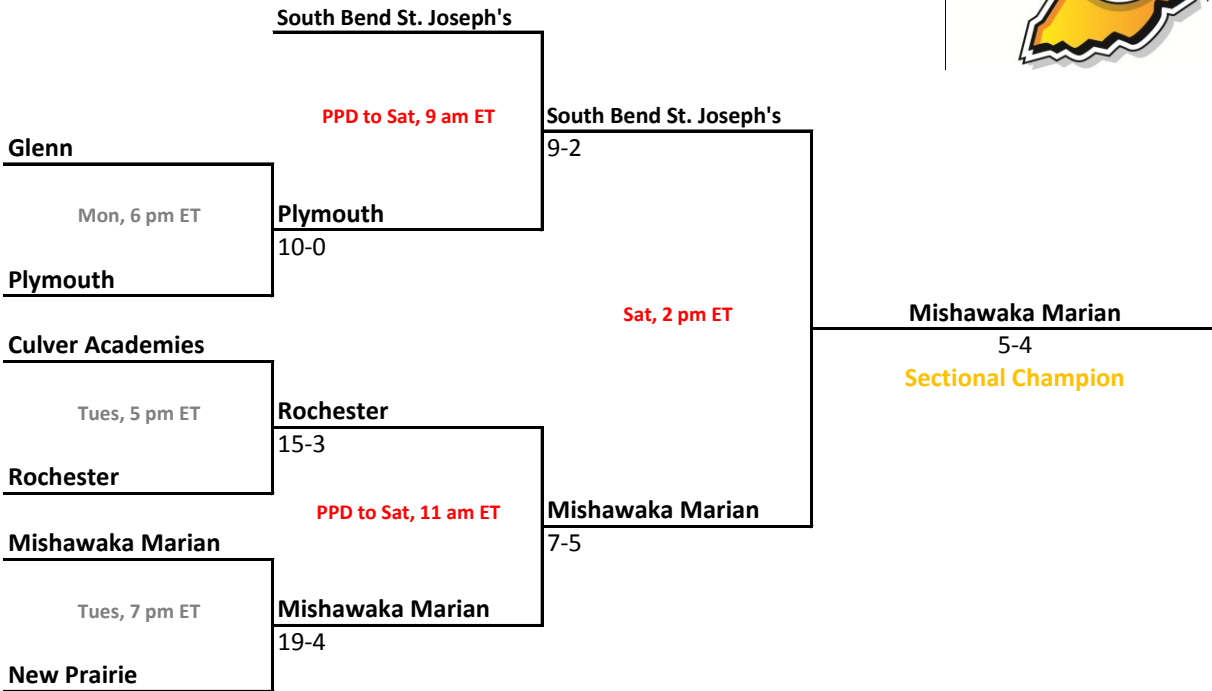

2010-11 IHSAA Class 3A Softball

27th Annual State Tournament Series

Sectionals
May 23-28, 2011

Class 3A, Sectional 17 | Hammond Gavit (5 teams)

Class 3A, Sectional 18 | Griffith (6 teams)

Sectionals: \$5 per session; \$8 season.

2010-11 IHSAA Class 3A Softball

27th Annual State Tournament Series

Sectionals
May 23-28, 2011

Class 3A, Sectional 19 | South Bend St. Joseph's (7 teams)

Class 3A, Sectional 20 | Columbia City (7 teams)

Sectionals: \$5 per session; \$8 season.

2010-11 IHSAA Class 3A Softball

27th Annual State Tournament Series

Sectionals
May 23-28, 2011

Class 3A, Sectional 21 | Twin Lakes (6 teams)

Northwestern

Mon, 5:30 pm ET

Benton Central

Benton Central
8-3