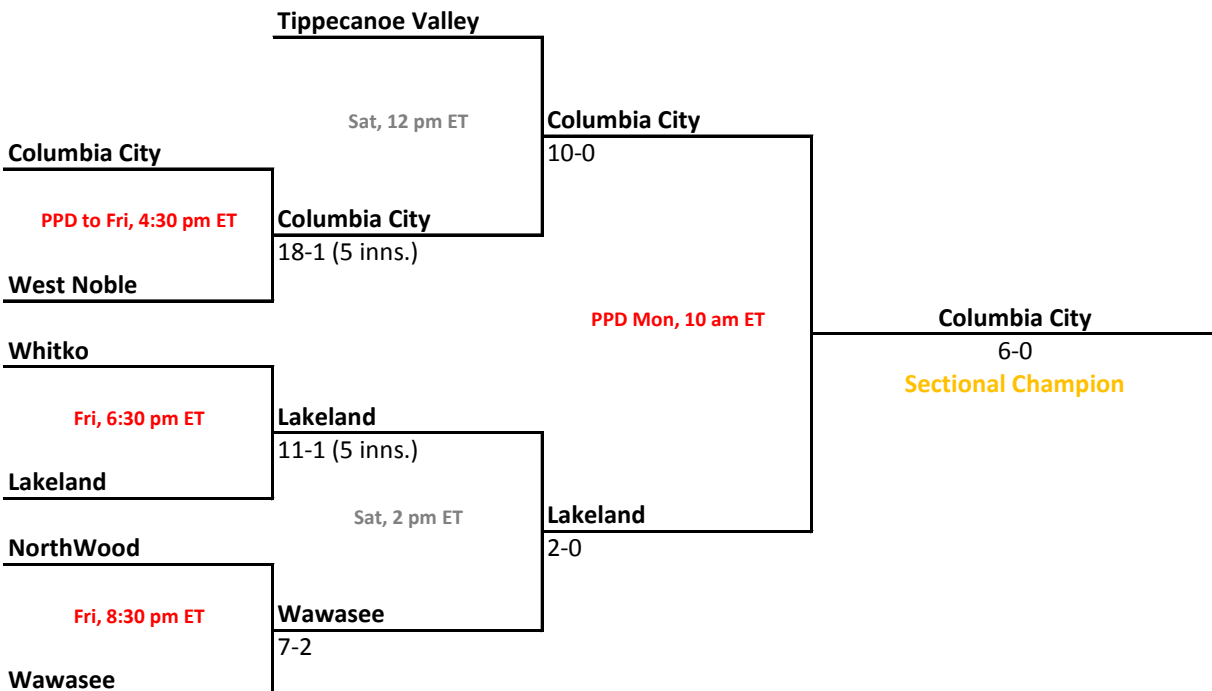

2010-11 IHSAA Class 3A Softball

27th Annual State Tournament Series

Sectionals
May 23-28, 2011

Class 3A, Sectional 17 | Hammond Gavit (5 teams)

Class 3A, Sectional 18 | Griffith (6 teams)

Sectionals: \$5 per session; \$8 season.

2010-11 IHSAA Class 3A Softball

27th Annual State Tournament Series

Sectionals
May 23-28, 2011

Class 3A, Sectional 19 | South Bend St. Joseph's (7 teams)

Class 3A, Sectional 20 | Columbia City (7 teams)

Sectionals: \$5 per session; \$8 season.

2010-11 IHSAA Class 3A Softball

27th Annual State Tournament Series

Sectionals
May 23-28, 2011

Class 3A, Sectional 21 | Twin Lakes (6 teams)

Northwestern

Mon, 5:30 pm ET

Benton Central

Benton Central
8-3