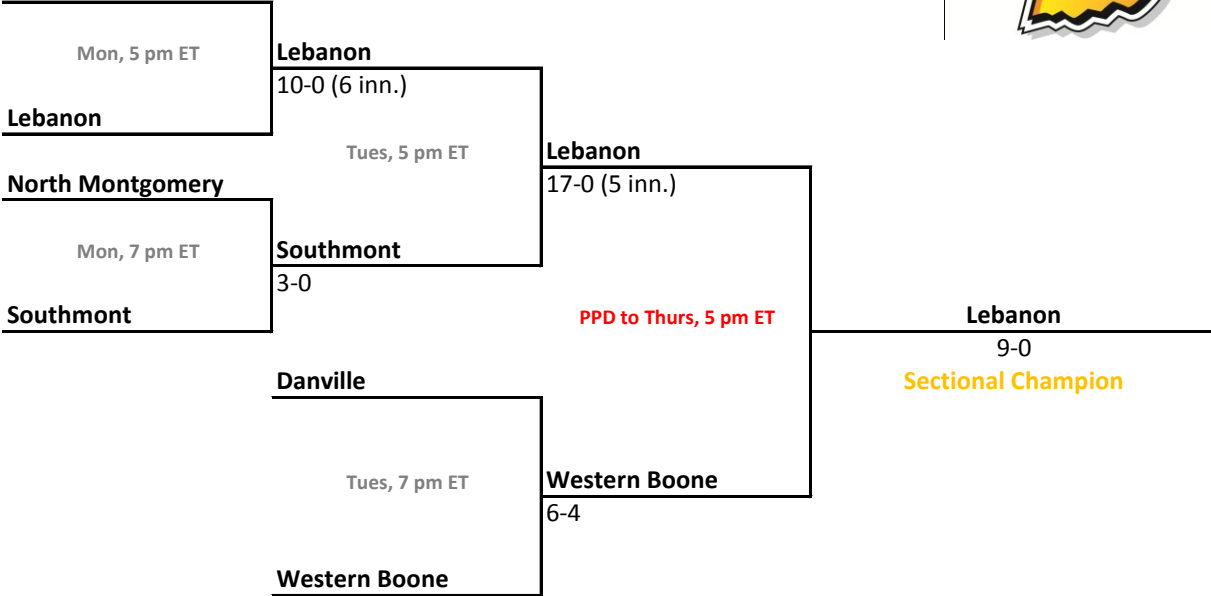

Class 3A, Sectional 25 | Crawfordsville (6 teams)

Crawfordsville