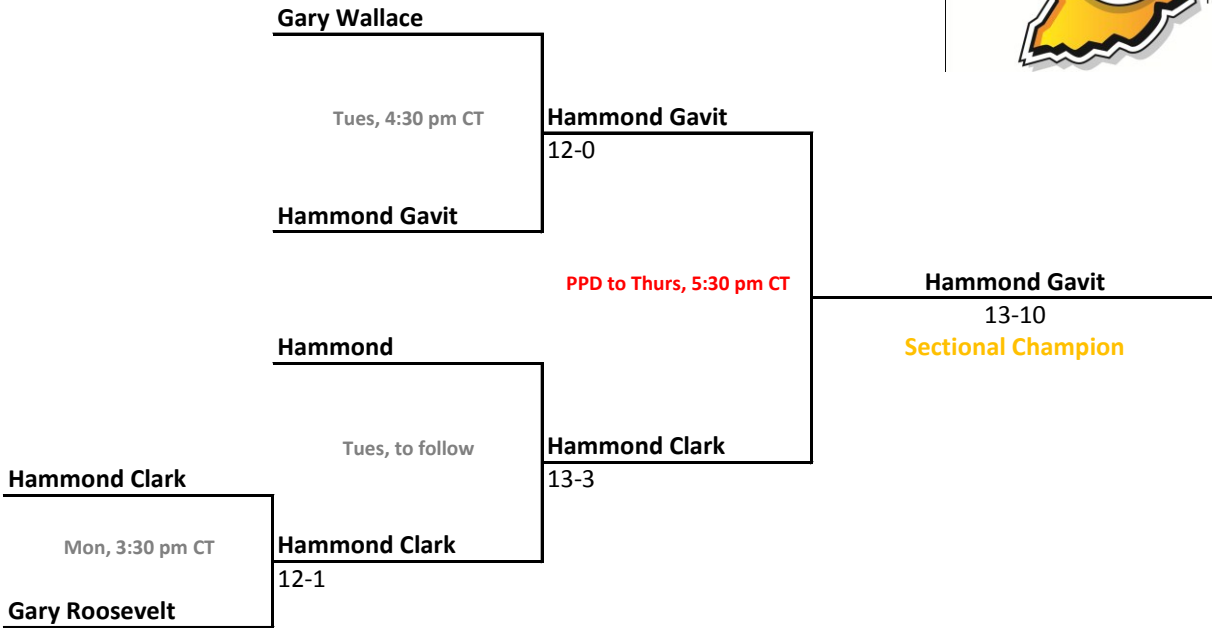

2010-11 IHSAA Class 3A Softball

27th Annual State Tournament Series

Sectionals
May 23-28, 2011

Class 3A, Sectional 17 | Hammond Gavit (5 teams)

Class 3A, Sectional 18 | Griffith (6 teams)

Sectionals: \$5 per session; \$8 season.

2010-11 IHSAA Class 3A Softball

27th Annual State Tournament Series

Sectionals
May 23-28, 2011

Class 3A, Sectional 19 | South Bend St. Joseph's (7 teams)

Class 3A, Sectional 20 | Columbia City (7 teams)

Sectionals: \$5 per session; \$8 season.

2010-11 IHSAA Class 3A Softball

27th Annual State Tournament Series

Sectionals
May 23-28, 2011

Class 3A, Sectional 21 | Twin Lakes (6 teams)

Northwestern

Mon, 5:30 pm ET

Benton Central

Benton Central
8-3