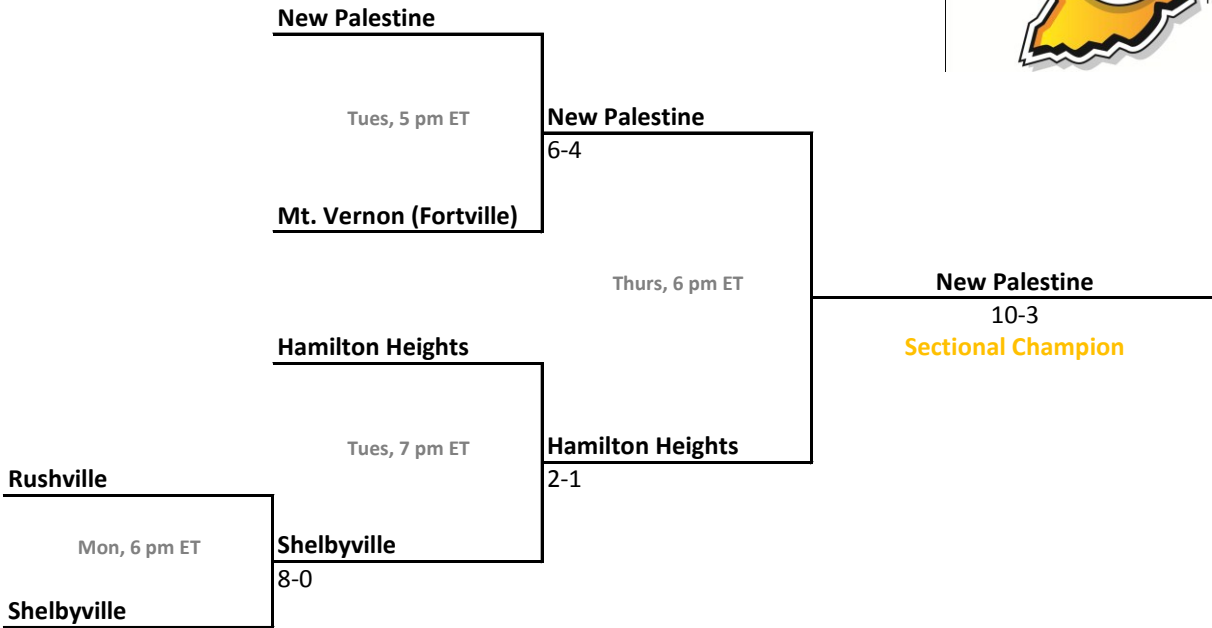

Class 3A, Sectional 27 | Hamilton Heights (5 teams)