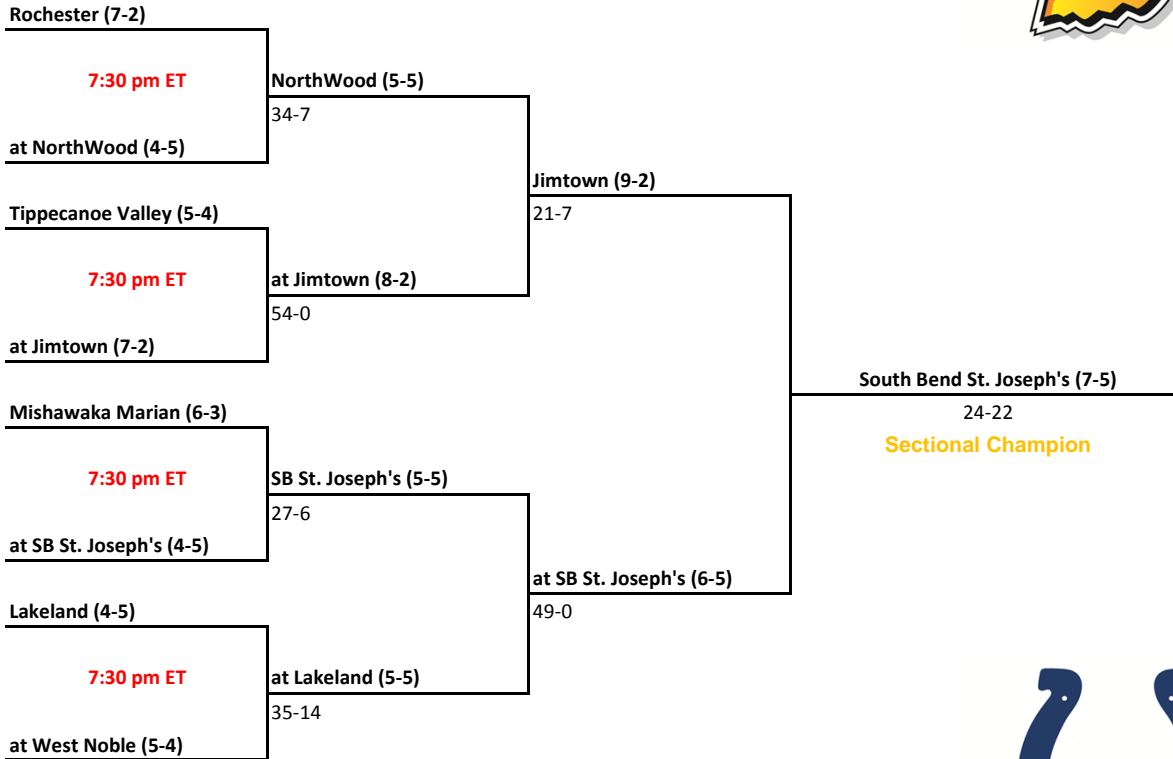

2010-11 IHSAA Class 3A Football

The 38th Annual State Tournament Series

Class 3A, Sectional 18

October 22, 2010   October 29, 2010   November 5, 2010

Admission: $6.00 per person.
All games begin at 7:00 p.m. local time unless otherwise indicated.