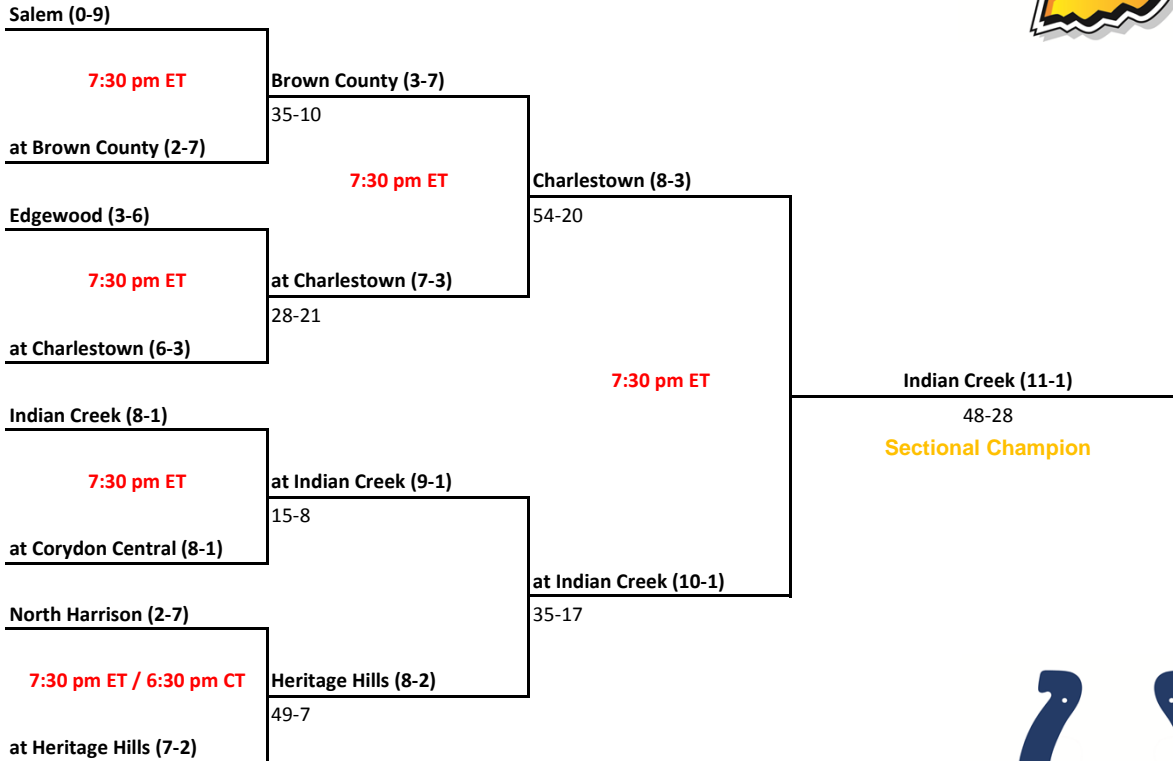

2010-11 IHSAA Class 3A Football

The 38th Annual State Tournament Series

Class 3A, Sectional 23

October 22, 2010   October 29, 2010   November 5, 2010

Admission: $6.00 per person.

All games begin at 7:00 p.m. local time unless otherwise indicated.