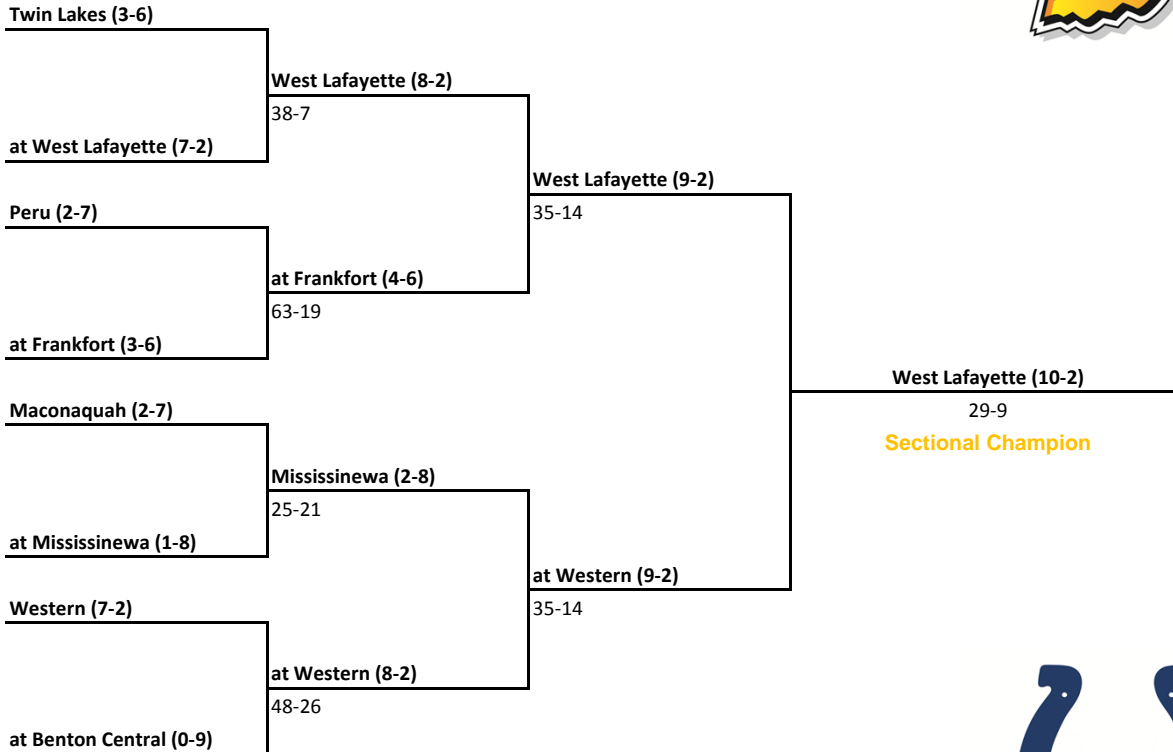

*The IHSAA State Football
Tournament is proudly
presented by the
Indianapolis Colts.*

Determining Home Team

First Round: The second-named team in the blind draw is host school unless the two teams agree to switch the site.
 Semifinals: The team without a home game will host. Exception: The bye team will always be the visitor.
 If both teams were home or both were visitors, the second-named team in the quarter bracket will host.
 Championships: Host team will be the team that has played the most away games. If both teams have played the same number of away games, the bottom bracket team shall host.

2010-11 IHSAA Class 3A Football

The 38th Annual State Tournament Series

Class 3A, Sectional 20

October 22, 2010

October 29, 2010

November 5, 2010

Admission: \$6.00 per person.

All games begin at 7:00 p.m. local time unless otherwise indicated.

*The IHSAA State Football
Tournament is proudly
presented by the
Indianapolis Colts.*

Determining Home Team

First Round: The second-named team in the blind draw is host school unless the two teams agree to switch the site.

Semifinals: The team without a home game will host. Exception: The bye team will always be the visitor.

If both teams were home or both were visitors, the second-named team in the quarter bracket will host.