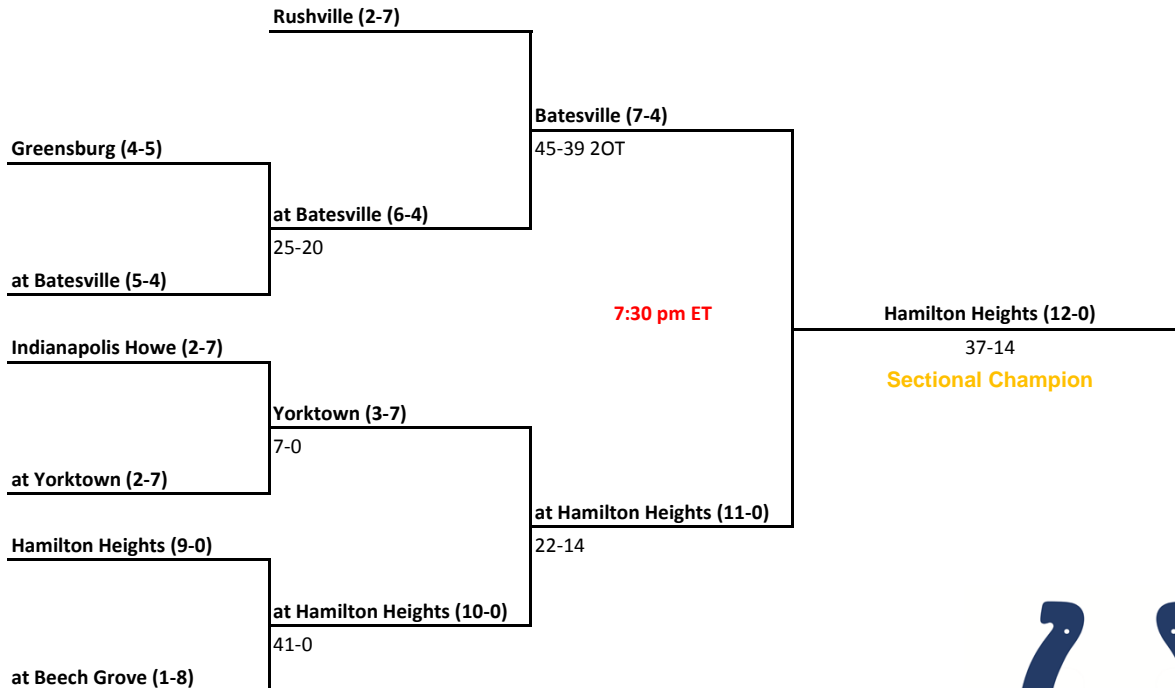

2010-11 IHSAA Class 3A Football

The 38th Annual State Tournament Series

Class 3A, Sectional 22

October 22, 2010

October 29, 2010

November 5, 2010

Admission: $6.00 per person.

All games begin at 7:00 p.m. local time unless otherwise indicated.