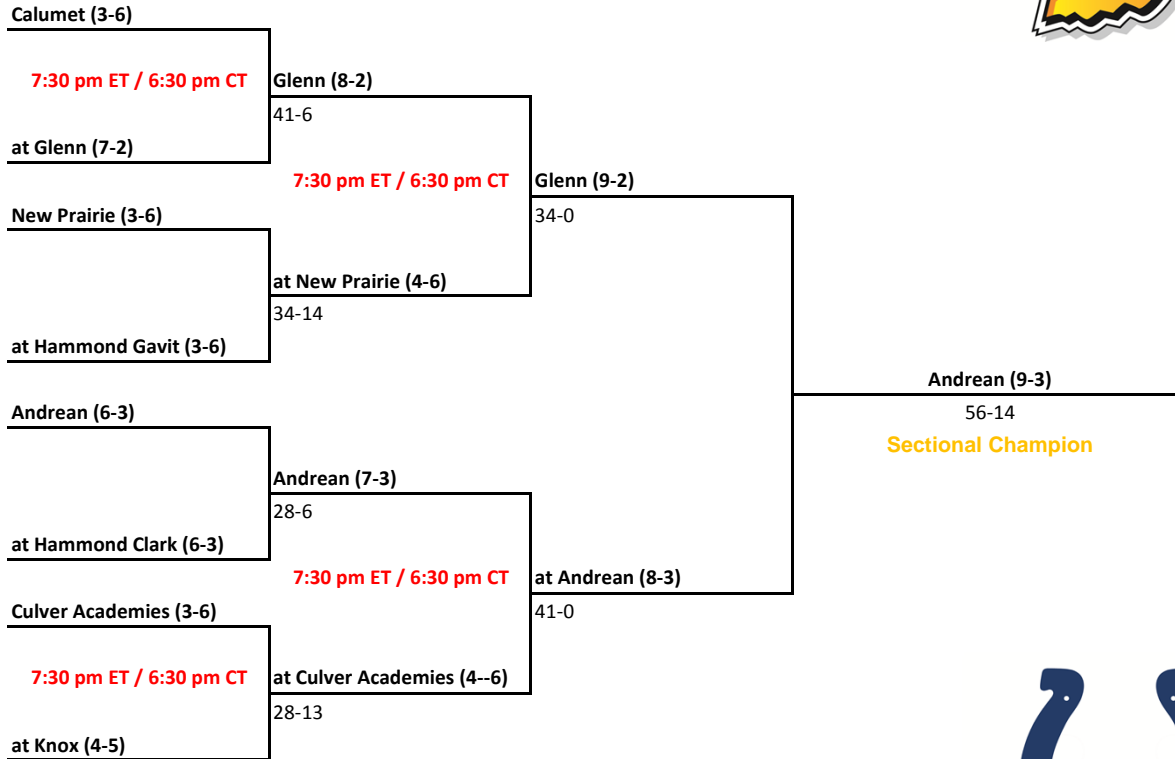

2010-11 IHSAA Class 3A Football

The 38th Annual State Tournament Series

Class 3A, Sectional 17

October 22, 2010

October 29, 2010

November 5, 2010

Admission: \$6.00 per person.

All games begin at 7:00 p.m. local time unless otherwise indicated.

*The IHSAA State Football
Tournament is proudly
presented by the
Indianapolis Colts.*

Determining Home Team

First Round: The second-named team in the blind draw is host school unless the two teams agree to switch the site.

Semifinals: The team without a home game will host. Exception: The bye team will always be the visitor.

If both teams were home or both were visitors, the second-named team in the quarter bracket will host.