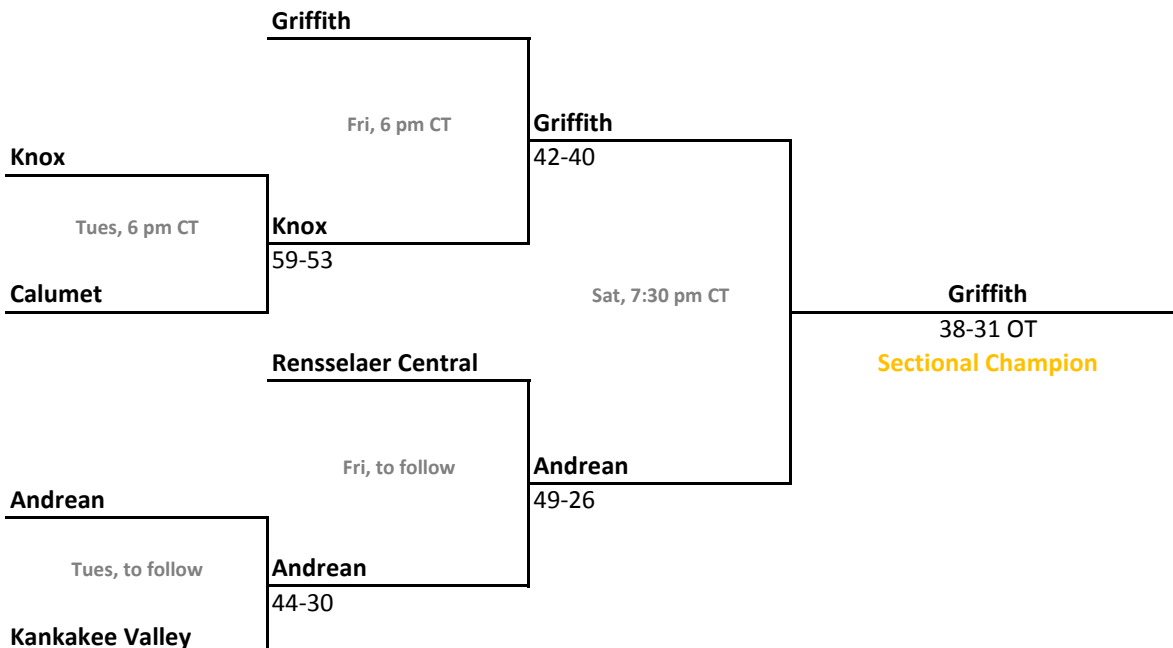

2010-11 IHSAA Class 3A Girls Basketball

36th Annual State Tournament Series

Sectionals
Feb. 8-12, 2011

Class 3A, Sectional 17 | Gary Roosevelt (5 teams)

Class 3A, Sectional 18 | Calumet (6 teams)

Sectionals: \$6 per session; \$10 season.

2010-11 IHSAA Class 3A Girls Basketball

36th Annual State Tournament Series

Sectionals
Feb. 8-12, 2011

Class 3A, Sectional 19 | Rochester (7 teams)

Class 3A, Sectional 20 | Frankfort (6 teams)

Sectionals: \$6 per session; \$10 season.

2010-11 IHSAA Class 3A Girls Basketball

36th Annual State Tournament Series

Sectionals
Feb. 8-12, 2011

Class 3A, Sectional 21 | Columbia City (7 teams)

Class 3A, Sectional 22 | Peru (5 teams)

Sectionals: \$6 per session; \$10 season.