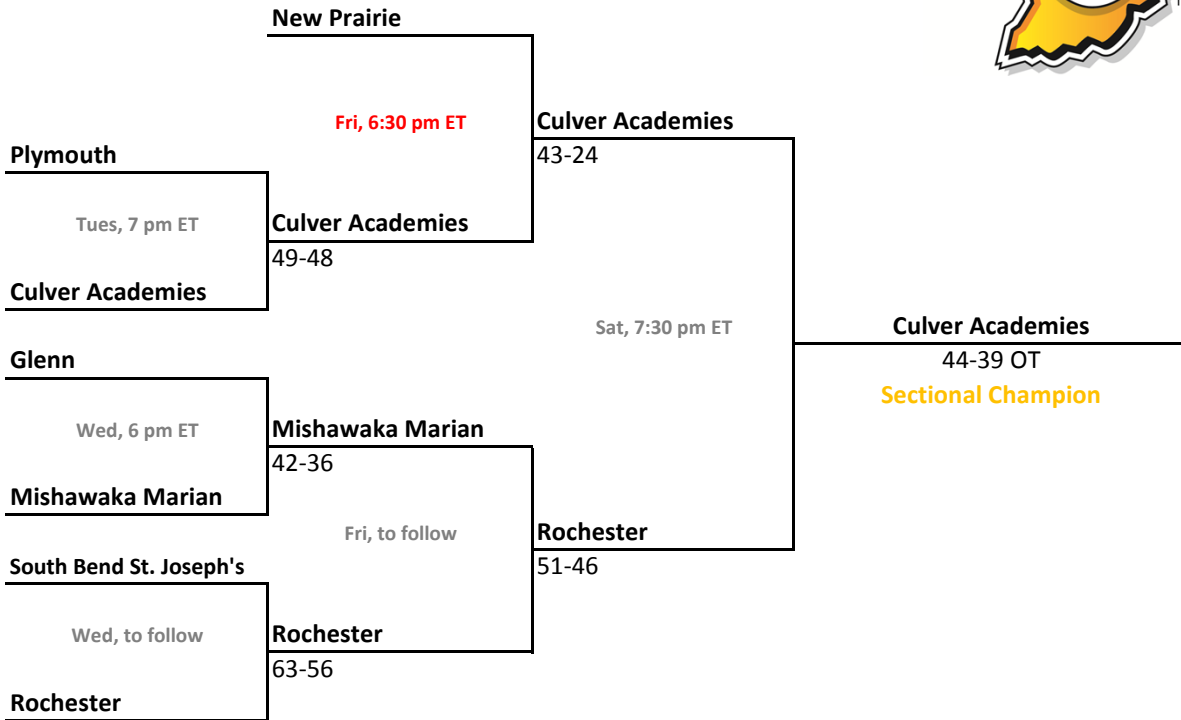

2010-11 IHSAA Class 3A Girls Basketball

36th Annual State Tournament Series

Sectionals
Feb. 8-12, 2011

Class 3A, Sectional 17 | Gary Roosevelt (5 teams)

Class 3A, Sectional 18 | Calumet (6 teams)

Sectionals: \$6 per session; \$10 season.

2010-11 IHSAA Class 3A Girls Basketball

36th Annual State Tournament Series

Sectionals
Feb. 8-12, 2011

Class 3A, Sectional 19 | Rochester (7 teams)

Class 3A, Sectional 20 | Frankfort (6 teams)

Sectionals: \$6 per session; \$10 season.

2010-11 IHSAA Class 3A Girls Basketball

36th Annual State Tournament Series

Sectionals
Feb. 8-12, 2011

Class 3A, Sectional 21 | Columbia City (7 teams)

Class 3A, Sectional 22 | Peru (5 teams)

Sectionals: \$6 per session; \$10 season.