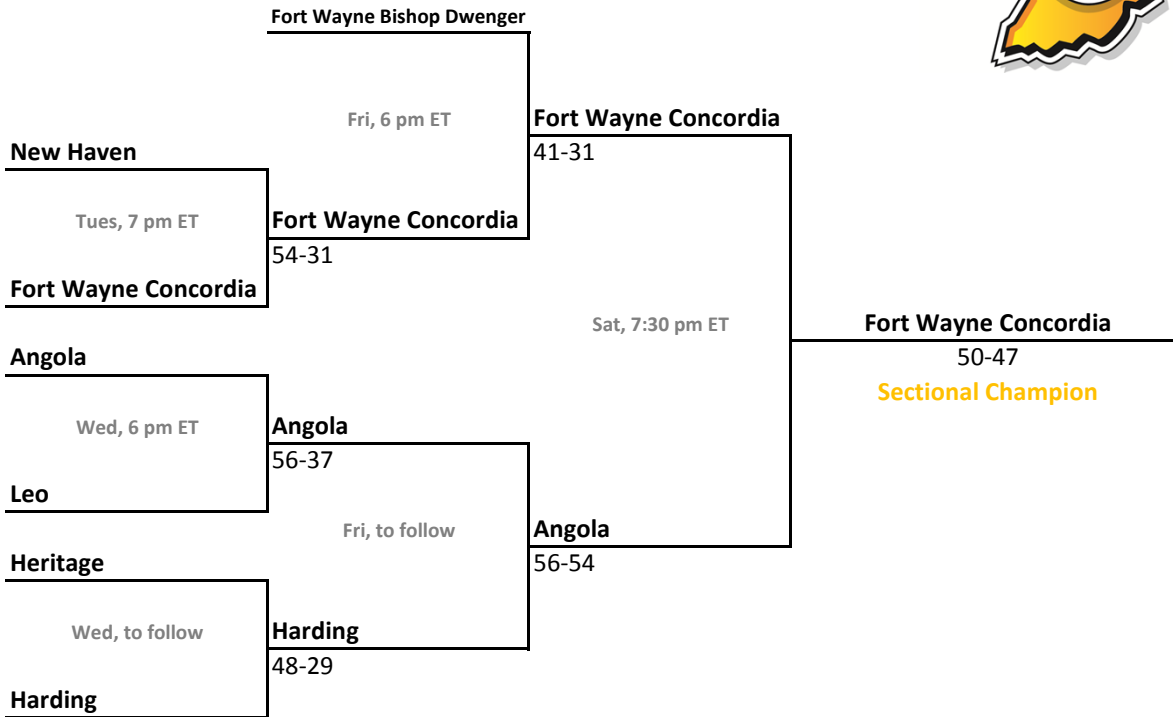

2010-11 IHSAA Class 3A Girls Basketball

36th Annual State Tournament Series

Sectionals
Feb. 8-12, 2011

Class 3A, Sectional 21 | Columbia City (7 teams)

Class 3A, Sectional 22 | Peru (5 teams)

Sectionals: \$6 per session; \$10 season.

2010-11 IHSAA Class 3A Girls Basketball

36th Annual State Tournament Series

Sectionals
Feb. 8-12, 2011

Class 3A, Sectional 23 | Fort Wayne Bishop Dwenger (7 teams)

Class 3A, Sectional 24 | Mississinewa (6 teams)