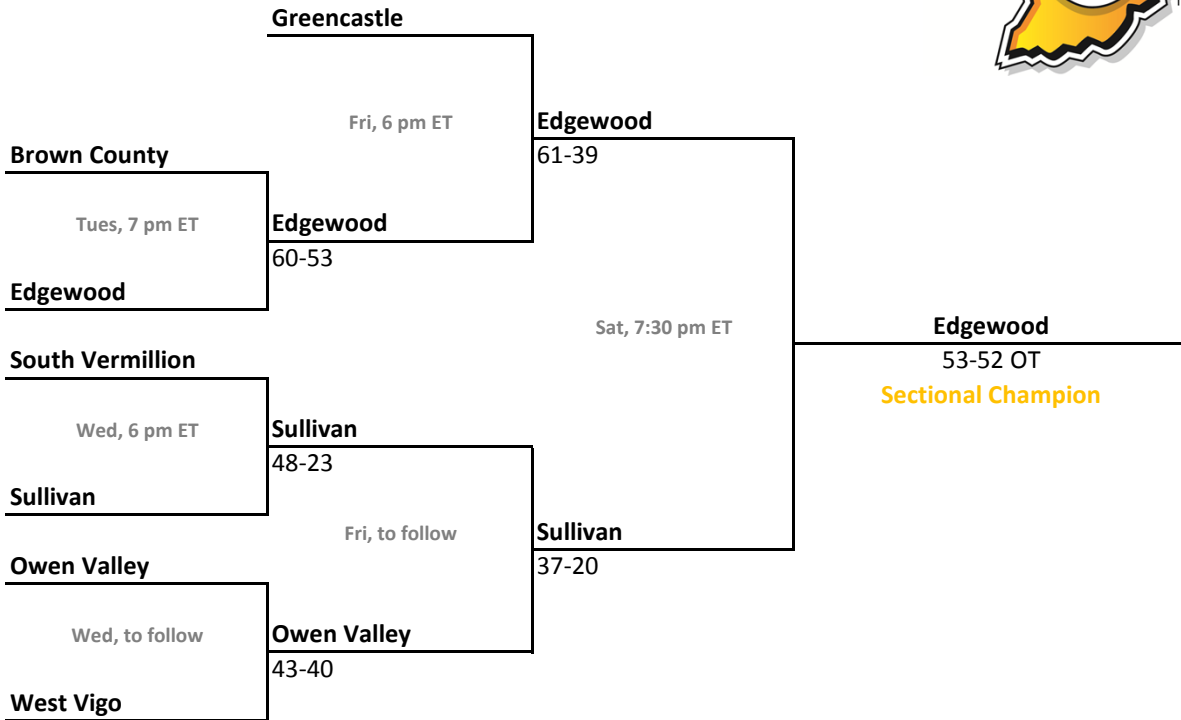

Class 3A, Sectional 29 | South Vermillion (7 teams)