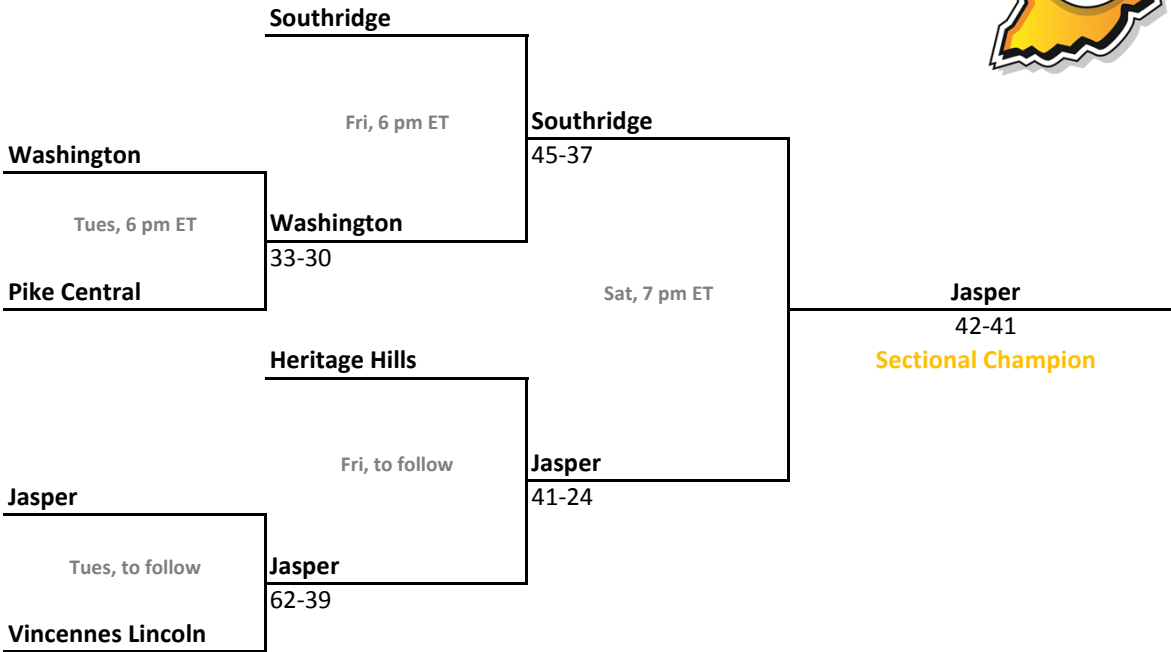

Class 3A, Sectional 31 | Vincennes Lincoln (6 teams)