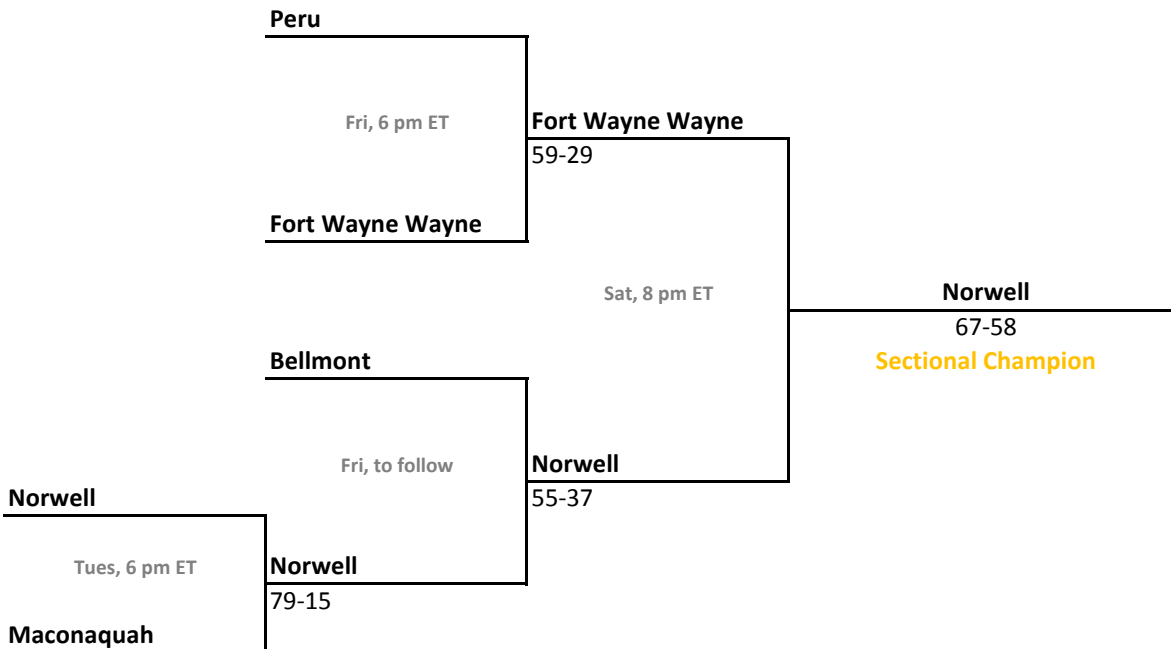

2010-11 IHSAA Class 3A Girls Basketball

36th Annual State Tournament Series

Sectionals
Feb. 8-12, 2011

Class 3A, Sectional 21 | Columbia City (7 teams)

Class 3A, Sectional 22 | Peru (5 teams)

Sectionals: \$6 per session; \$10 season.

2010-11 IHSAA Class 3A Girls Basketball

36th Annual State Tournament Series

Sectionals
Feb. 8-12, 2011

Class 3A, Sectional 23 | Fort Wayne Bishop Dwenger (7 teams)

Class 3A, Sectional 24 | Mississinewa (6 teams)