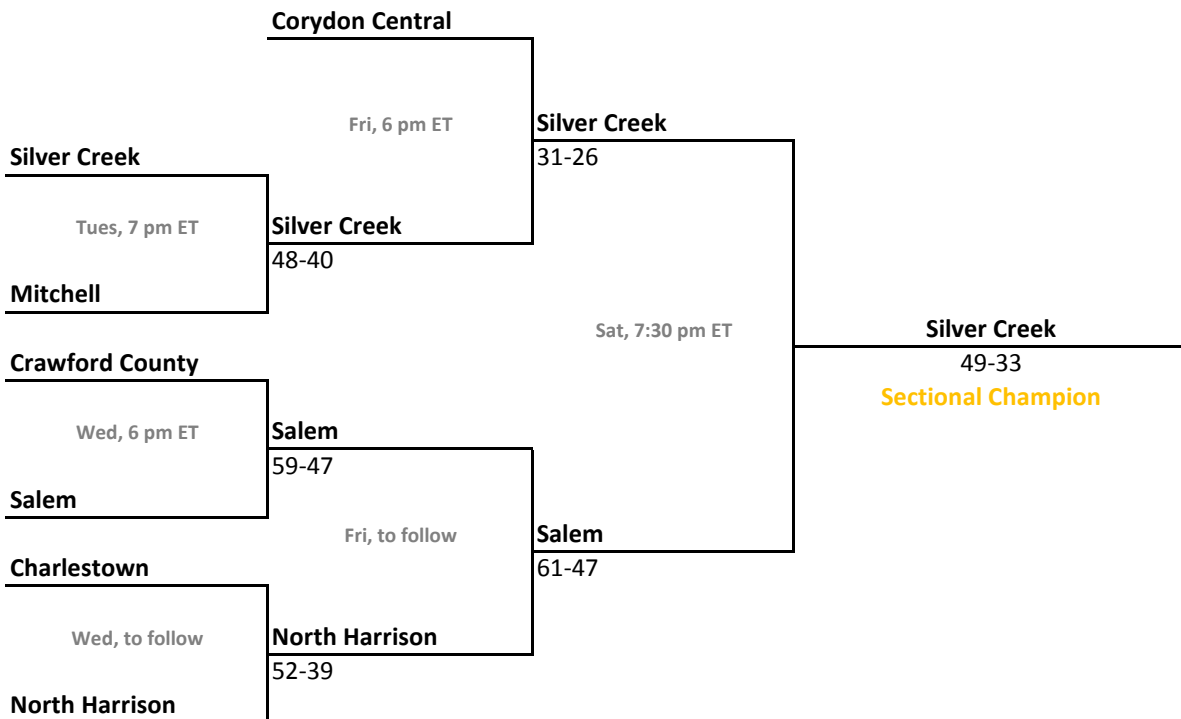

2010-11 IHSAA Class 3A Girls Basketball

36th Annual State Tournament Series

Sectionals
Feb. 8-12, 2011

Class 3A, Sectional 29 | South Vermillion (7 teams)

Class 3A, Sectional 30 | Charlestown (7 teams)

Sectionals: \$6 per session; \$10 season.