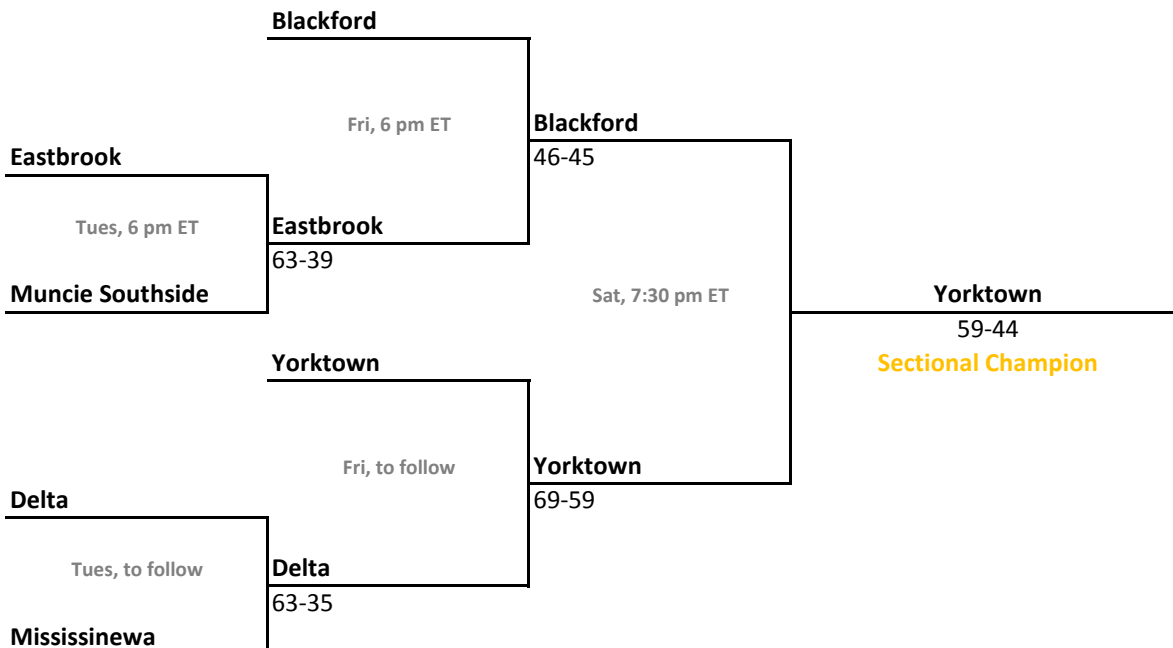

2010-11 IHSAA Class 3A Girls Basketball

36th Annual State Tournament Series

Sectionals
Feb. 8-12, 2011

Class 3A, Sectional 21 | Columbia City (7 teams)

Class 3A, Sectional 22 | Peru (5 teams)

Sectionals: \$6 per session; \$10 season.

2010-11 IHSAA Class 3A Girls Basketball

36th Annual State Tournament Series

Sectionals
Feb. 8-12, 2011

Class 3A, Sectional 23 | Fort Wayne Bishop Dwenger (7 teams)

Class 3A, Sectional 24 | Mississinewa (6 teams)

Sectionals: \$6 per session; \$10 season.

2010-11 IHSAA Class 3A Girls Basketball

36th Annual State Tournament Series

Sectionals
Feb. 8-12, 2011

Class 3A, Sectional 25 | North Montgomery (6 teams)

Class 3A, Sectional 26 | Beech Grove (6 teams)