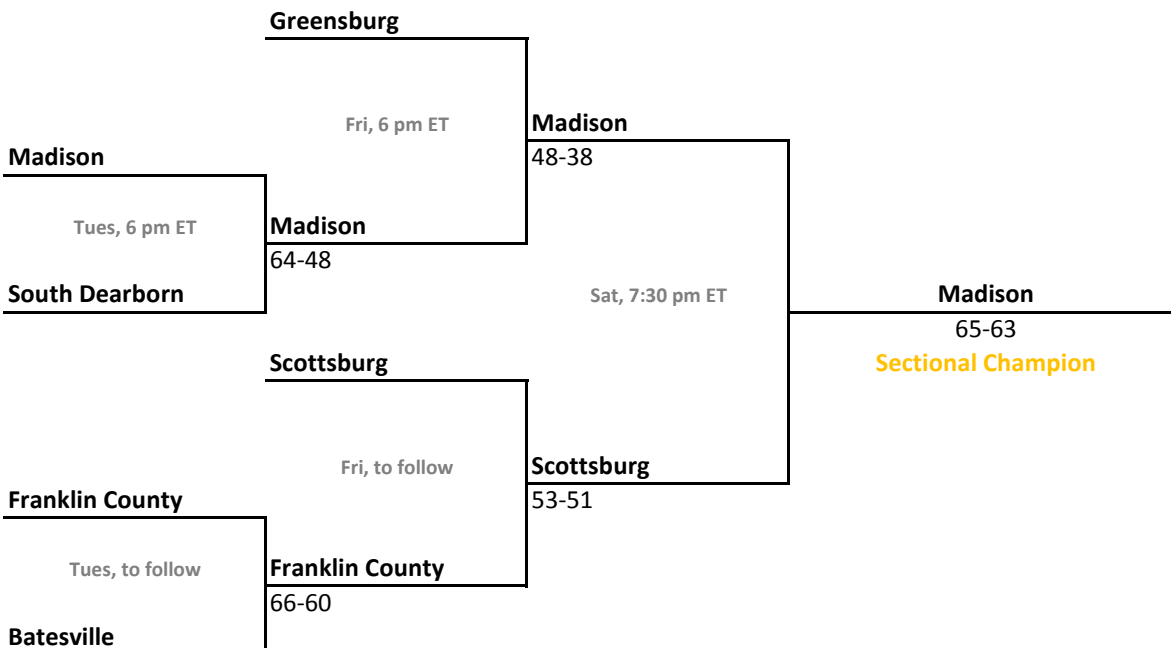

2010-11 IHSAA Class 3A Girls Basketball

36th Annual State Tournament Series

Sectionals
Feb. 8-12, 2011

Class 3A, Sectional 23 | Fort Wayne Bishop Dwenger (7 teams)

Class 3A, Sectional 24 | Mississinewa (6 teams)

Sectionals: \$6 per session; \$10 season.

2010-11 IHSAA Class 3A Girls Basketball

36th Annual State Tournament Series

Sectionals
Feb. 8-12, 2011

Class 3A, Sectional 25 | North Montgomery (6 teams)

Class 3A, Sectional 26 | Beech Grove (6 teams)

Sectionals: \$6 per session; \$10 season.

2010-11 IHSAA Class 3A Girls Basketball

36th Annual State Tournament Series

Sectionals
Feb. 8-12, 2011

Class 3A, Sectional 27 | Hamilton Heights (5 teams)

Class 3A, Sectional 28 | Scottsburg (6 teams)