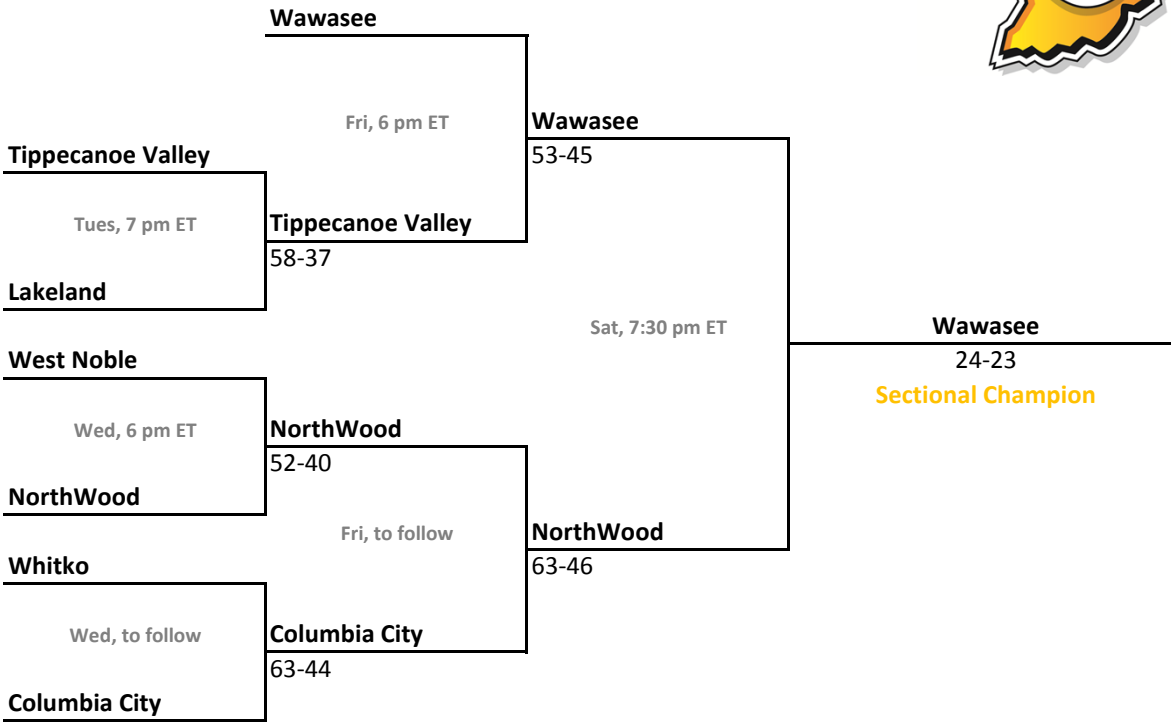

2010-11 IHSAA Class 3A Girls Basketball

36th Annual State Tournament Series

Sectionals
Feb. 8-12, 2011

Class 3A, Sectional 17 | Gary Roosevelt (5 teams)

Class 3A, Sectional 18 | Calumet (6 teams)

Sectionals: \$6 per session; \$10 season.

2010-11 IHSAA Class 3A Girls Basketball

36th Annual State Tournament Series

Sectionals
Feb. 8-12, 2011

Class 3A, Sectional 19 | Rochester (7 teams)

Class 3A, Sectional 20 | Frankfort (6 teams)

Sectionals: \$6 per session; \$10 season.

2010-11 IHSAA Class 3A Girls Basketball

36th Annual State Tournament Series

Sectionals
Feb. 8-12, 2011

Class 3A, Sectional 21 | Columbia City (7 teams)

Class 3A, Sectional 22 | Peru (5 teams)

Sectionals: \$6 per session; \$10 season.

2010-11 IHSAA Class 3A Girls Basketball

36th Annual State Tournament Series

Sectionals
Feb. 8-12, 2011

Class 3A, Sectional 23 | Fort Wayne Bishop Dwenger (7 teams)

Class 3A, Sectional 24 | Mississinewa (6 teams)