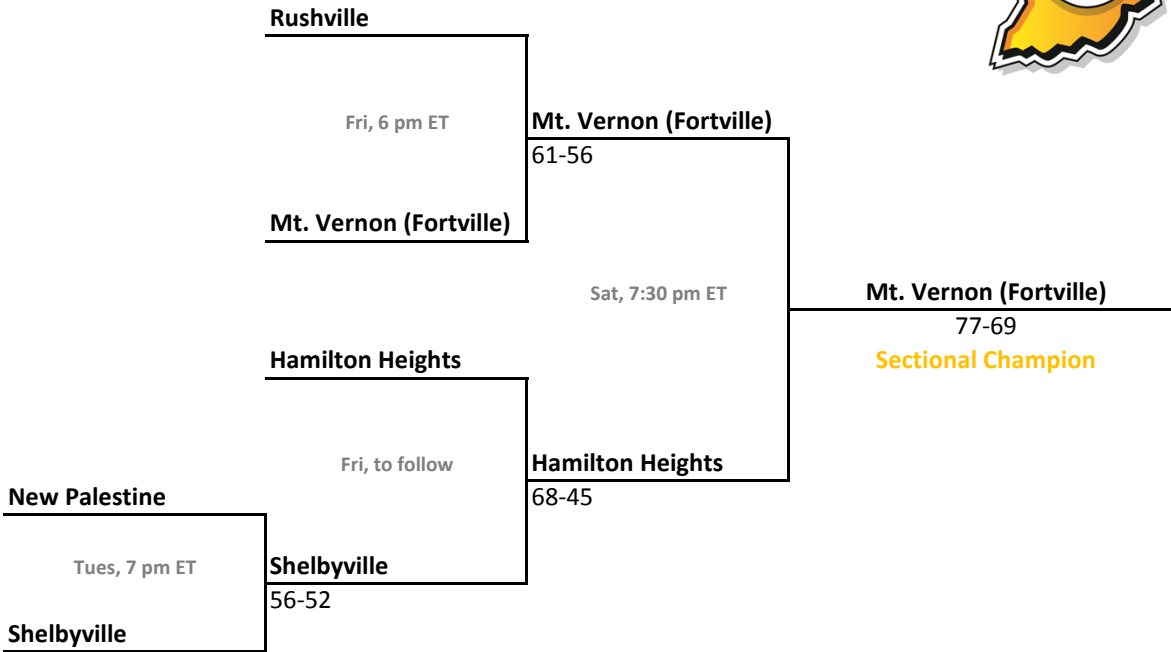

Sectionals: \$6 per session; \$10 season.

2010-11 IHSAA Class 3A Girls Basketball

36th Annual State Tournament Series

Sectionals
Feb. 8-12, 2011

Class 3A, Sectional 27 | Hamilton Heights (5 teams)

Class 3A, Sectional 28 | Scottsburg (6 teams)