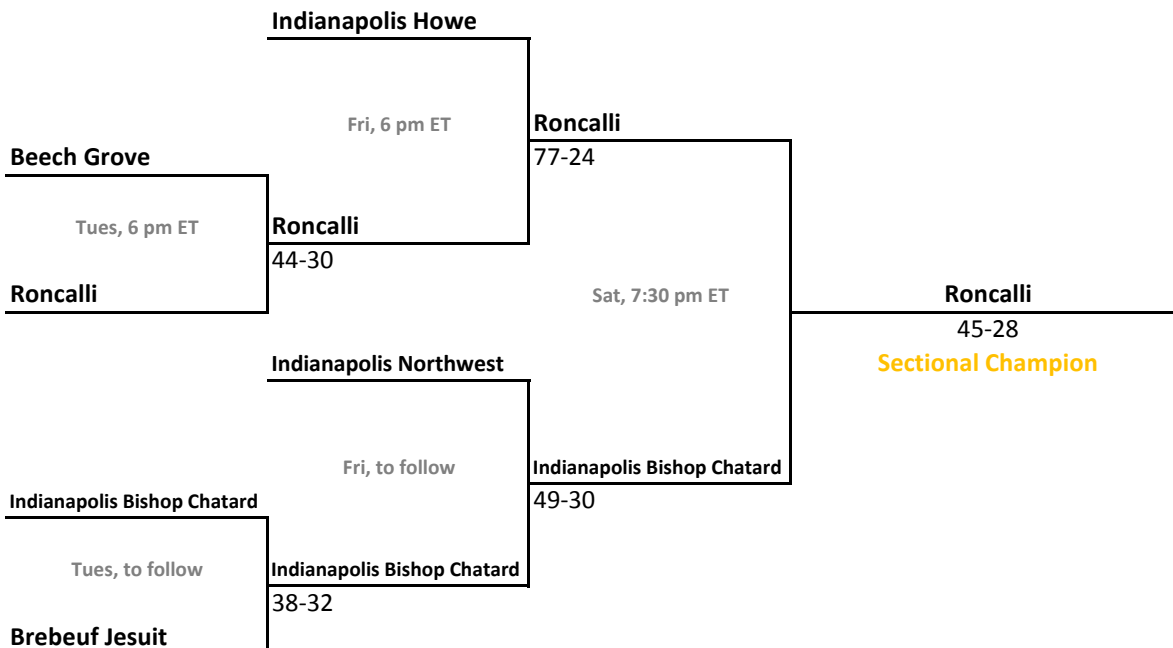

Sectionals: \$6 per session; \$10 season.

2010-11 IHSAA Class 3A Girls Basketball

36th Annual State Tournament Series

Sectionals
Feb. 8-12, 2011

Class 3A, Sectional 25 | North Montgomery (6 teams)

Class 3A, Sectional 26 | Beech Grove (6 teams)