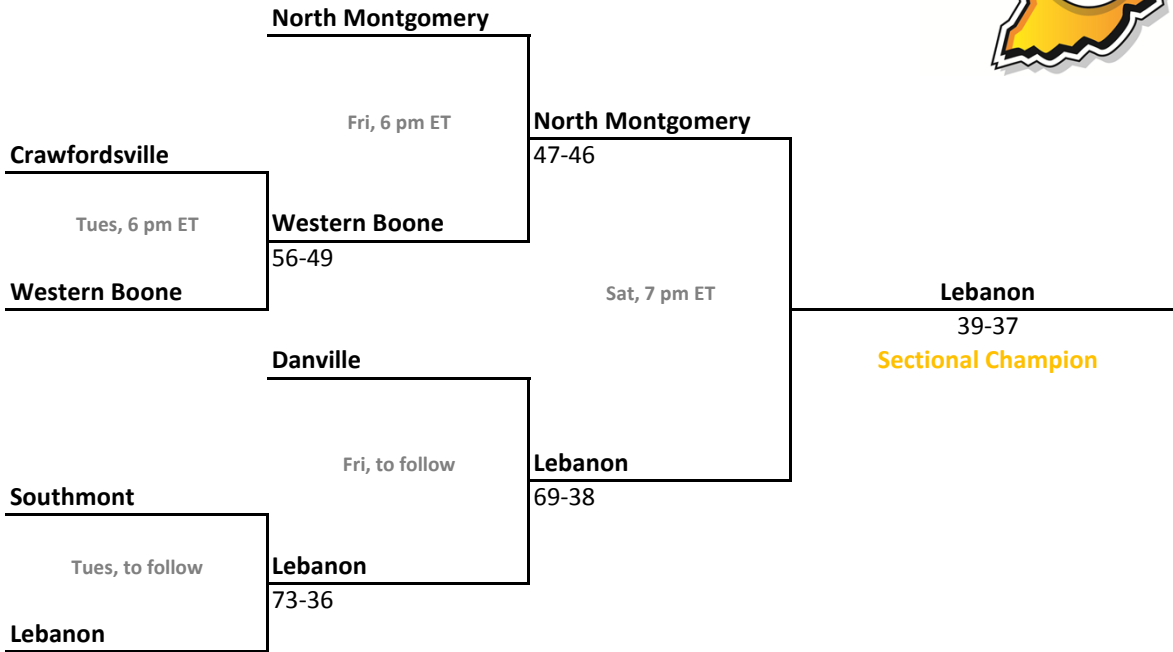

2010-11 IHSAA Class 3A Girls Basketball

36th Annual State Tournament Series

Sectionals
Feb. 8-12, 2011

Class 3A, Sectional 23 | Fort Wayne Bishop Dwenger (7 teams)

Class 3A, Sectional 24 | Mississinewa (6 teams)

Sectionals: \$6 per session; \$10 season.

2010-11 IHSAA Class 3A Girls Basketball

36th Annual State Tournament Series

Sectionals
Feb. 8-12, 2011

Class 3A, Sectional 25 | North Montgomery (6 teams)

Class 3A, Sectional 26 | Beech Grove (6 teams)