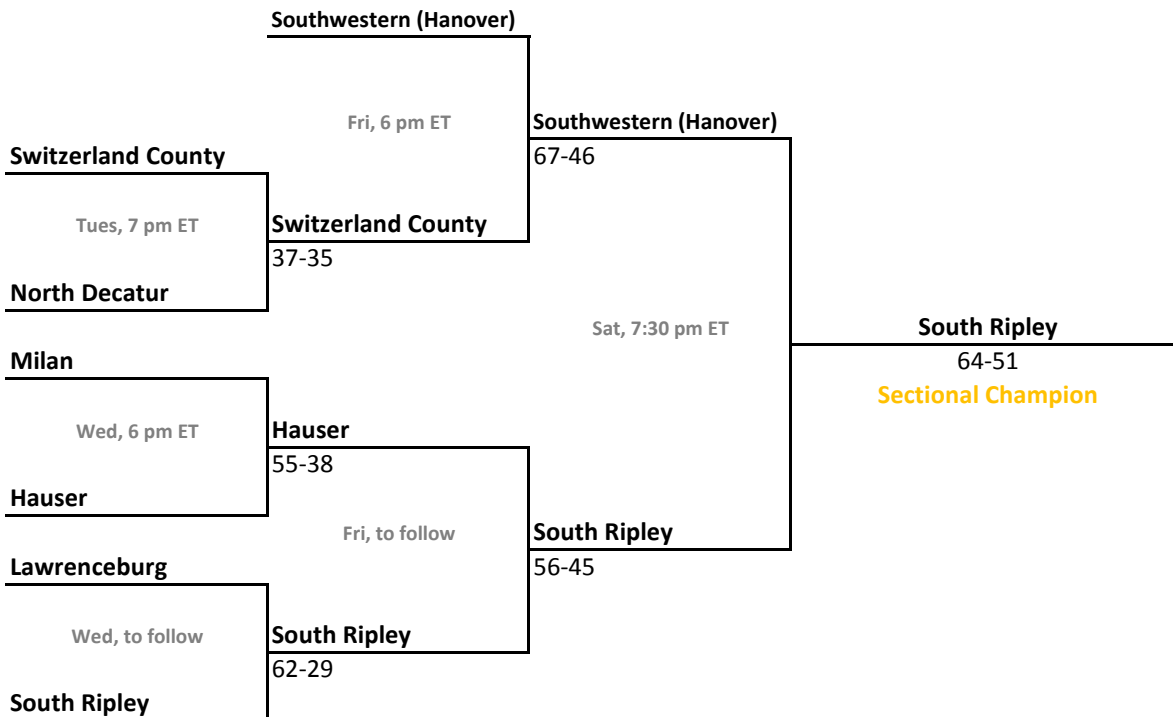

2010-11 IHSAA Class 2A Girls Basketball

36th Annual State Tournament Series

Sectionals
Feb. 8-12, 2011

Class 2A, Sectional 33 | Hammond Bishop Noll (5 teams)

Class 2A, Sectional 34 | North Newton (6 teams)

Sectionals: \$6 per session; \$10 season.

2010-11 IHSAA Class 2A Girls Basketball

36th Annual State Tournament Series

Sectionals
Feb. 8-12, 2011

Class 2A, Sectional 43 | Triton Central (9 teams)

Class 2A, Sectional 44 | Southwestern (Hanover) (7 teams)