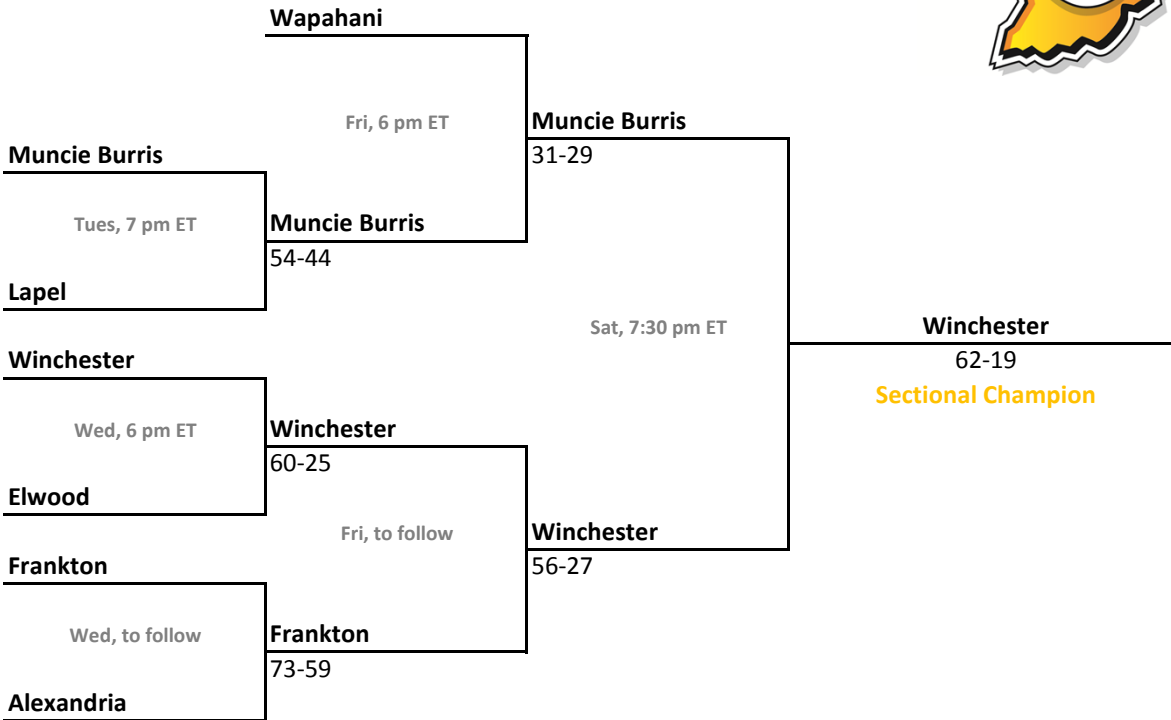

Sectionals: \$6 per session; \$10 season.

2010-11 IHSAA Class 2A Girls Basketball

36th Annual State Tournament Series

Sectionals
Feb. 8-12, 2011

Class 2A, Sectional 41 | Alexandria (7 teams)

Class 2A, Sectional 42 | Centerville (8 teams)

Sectionals: \$6 per session; \$10 season.

2010-11 IHSAA Class 2A Girls Basketball

36th Annual State Tournament Series

Sectionals
Feb. 8-12, 2011

Class 2A, Sectional 43 | Triton Central (9 teams)

Class 2A, Sectional 44 | Southwestern (Hanover) (7 teams)