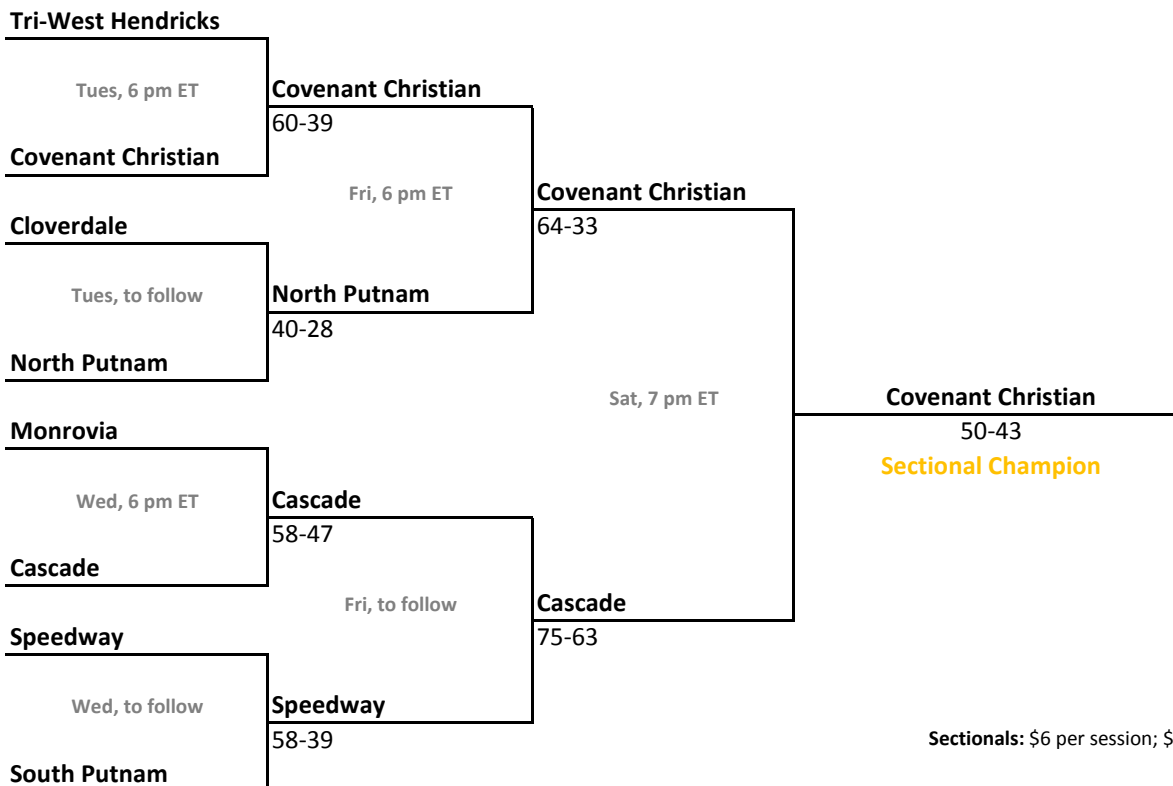

Sectionals: \$6 per session; \$10 season.

2010-11 IHSAA Class 2A Girls Basketball

36th Annual State Tournament Series

Sectionals
Feb. 8-12, 2011

Class 2A, Sectional 45 | North Knox (5 teams)

Class 2A, Sectional 46 | Cascade (8 teams)