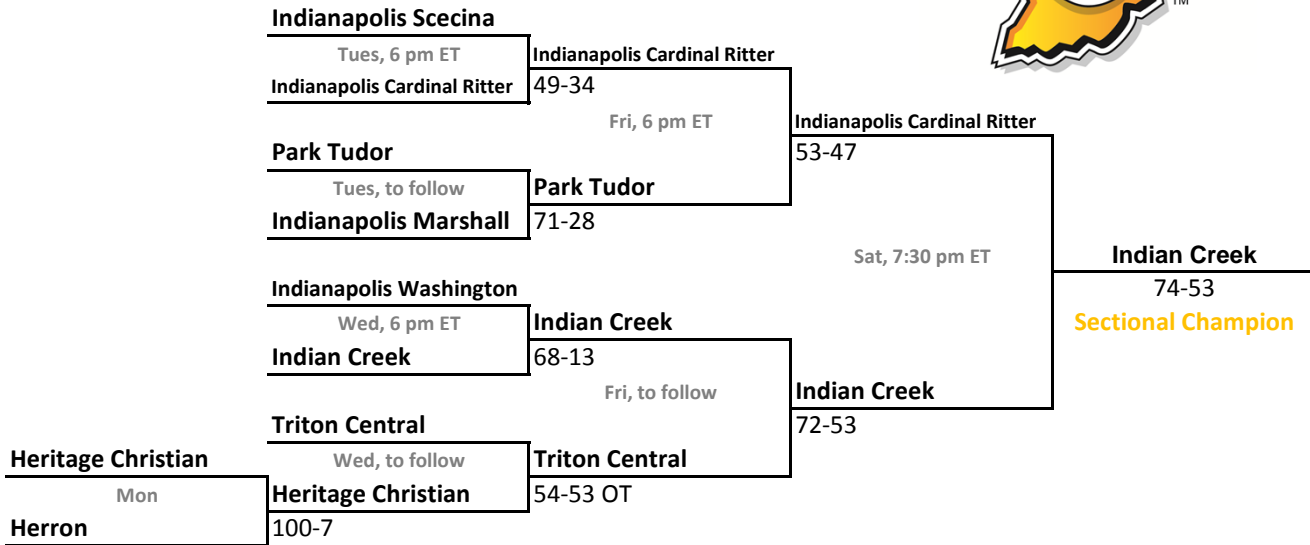

Sectionals: \$6 per session; \$10 season.

2010-11 IHSAA Class 2A Girls Basketball

36th Annual State Tournament Series

Sectionals
Feb. 8-12, 2011

Class 2A, Sectional 43 | Triton Central (9 teams)

Class 2A, Sectional 44 | Southwestern (Hanover) (7 teams)