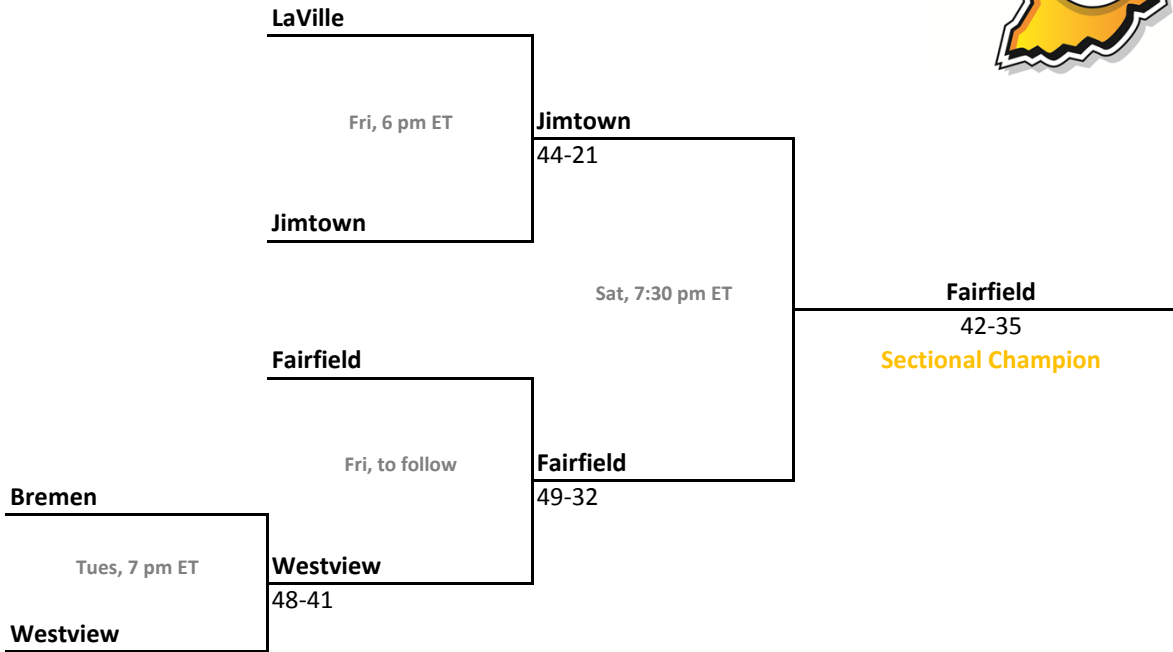

2010-11 IHSAA Class 2A Girls Basketball

36th Annual State Tournament Series

Sectionals
Feb. 8-12, 2011

Class 2A, Sectional 33 | Hammond Bishop Noll (5 teams)

Class 2A, Sectional 34 | North Newton (6 teams)

Sectionals: \$6 per session; \$10 season.

2010-11 IHSAA Class 2A Girls Basketball

36th Annual State Tournament Series

Sectionals
Feb. 8-12, 2011

Class 2A, Sectional 35 | Fairfield (5 teams)

Class 2A, Sectional 36 | Prairie Heights (6 teams)

Sectionals: \$6 per session; \$10 season.

2010-11 IHSAA Class 2A Girls Basketball

36th Annual State Tournament Series

Sectionals
Feb. 8-12, 2011

Class 2A, Sectional 37 | Seeger (5 teams)

Class 2A, Sectional 38 | South Adams (5 teams)