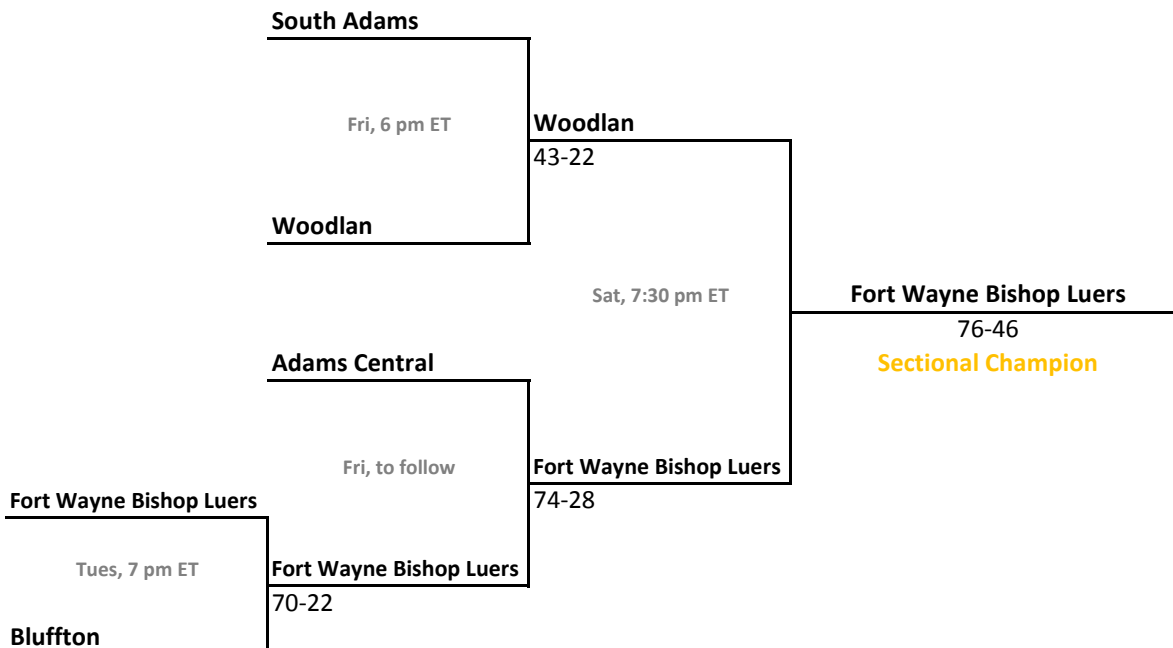

2010-11 IHSAA Class 2A Girls Basketball

36th Annual State Tournament Series

Sectionals
Feb. 8-12, 2011

Class 2A, Sectional 33 | Hammond Bishop Noll (5 teams)

Class 2A, Sectional 34 | North Newton (6 teams)

Sectionals: \$6 per session; \$10 season.

2010-11 IHSAA Class 2A Girls Basketball

36th Annual State Tournament Series

Sectionals
Feb. 8-12, 2011

Class 2A, Sectional 35 | Fairfield (5 teams)

Class 2A, Sectional 36 | Prairie Heights (6 teams)

Sectionals: \$6 per session; \$10 season.

2010-11 IHSAA Class 2A Girls Basketball

36th Annual State Tournament Series

Sectionals
Feb. 8-12, 2011

Class 2A, Sectional 37 | Seeger (5 teams)

Class 2A, Sectional 38 | South Adams (5 teams)

Sectionals: \$6 per session; \$10 season.

2010-11 IHSAA Class 2A Girls Basketball

36th Annual State Tournament Series

Sectionals
Feb. 8-12, 2011

Class 2A, Sectional 39 | Northfield (6 teams)

Class 2A, Sectional 40 | Eastern (Greentown) (7 teams)