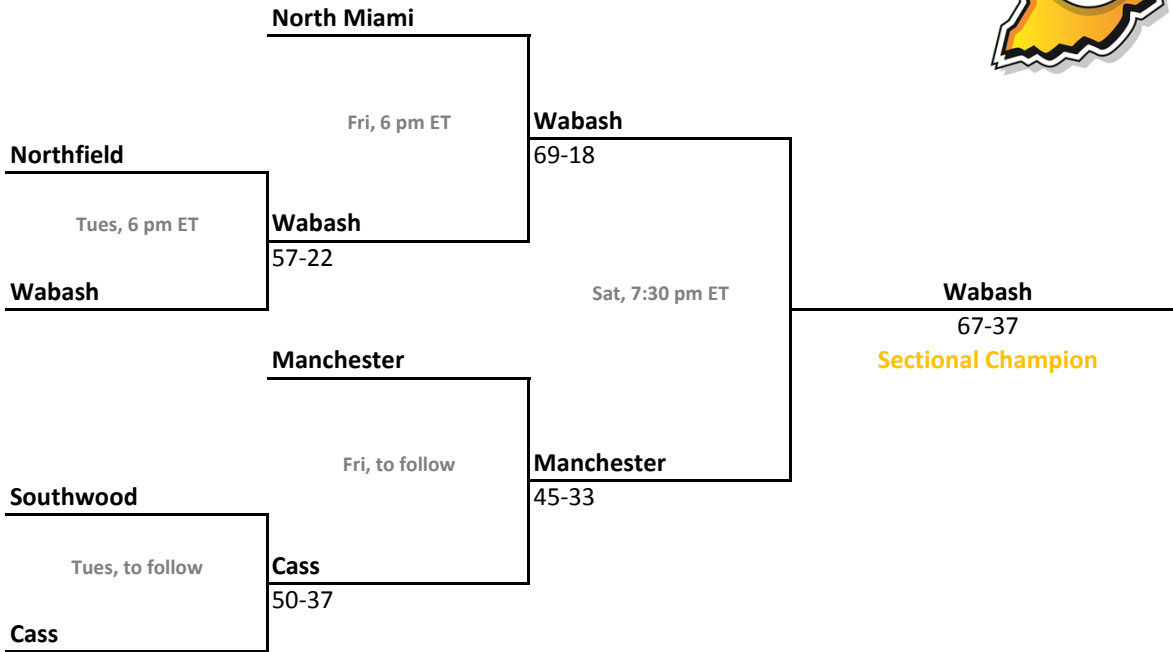

2010-11 IHSAA Class 2A Girls Basketball

36th Annual State Tournament Series

Sectionals
Feb. 8-12, 2011

Class 2A, Sectional 33 | Hammond Bishop Noll (5 teams)

Class 2A, Sectional 34 | North Newton (6 teams)

Sectionals: \$6 per session; \$10 season.

2010-11 IHSAA Class 2A Girls Basketball

36th Annual State Tournament Series

Sectionals
Feb. 8-12, 2011

Class 2A, Sectional 37 | Seeger (5 teams)

Class 2A, Sectional 38 | South Adams (5 teams)

Sectionals: \$6 per session; \$10 season.

2010-11 IHSAA Class 2A Girls Basketball

36th Annual State Tournament Series

Sectionals
Feb. 8-12, 2011

Class 2A, Sectional 39 | Northfield (6 teams)

Class 2A, Sectional 40 | Eastern (Greentown) (7 teams)

Sectionals: \$6 per session; \$10 season.

2010-11 IHSAA Class 2A Girls Basketball

36th Annual State Tournament Series

Sectionals
Feb. 8-12, 2011

Class 2A, Sectional 41 | Alexandria (7 teams)

Class 2A, Sectional 42 | Centerville (8 teams)