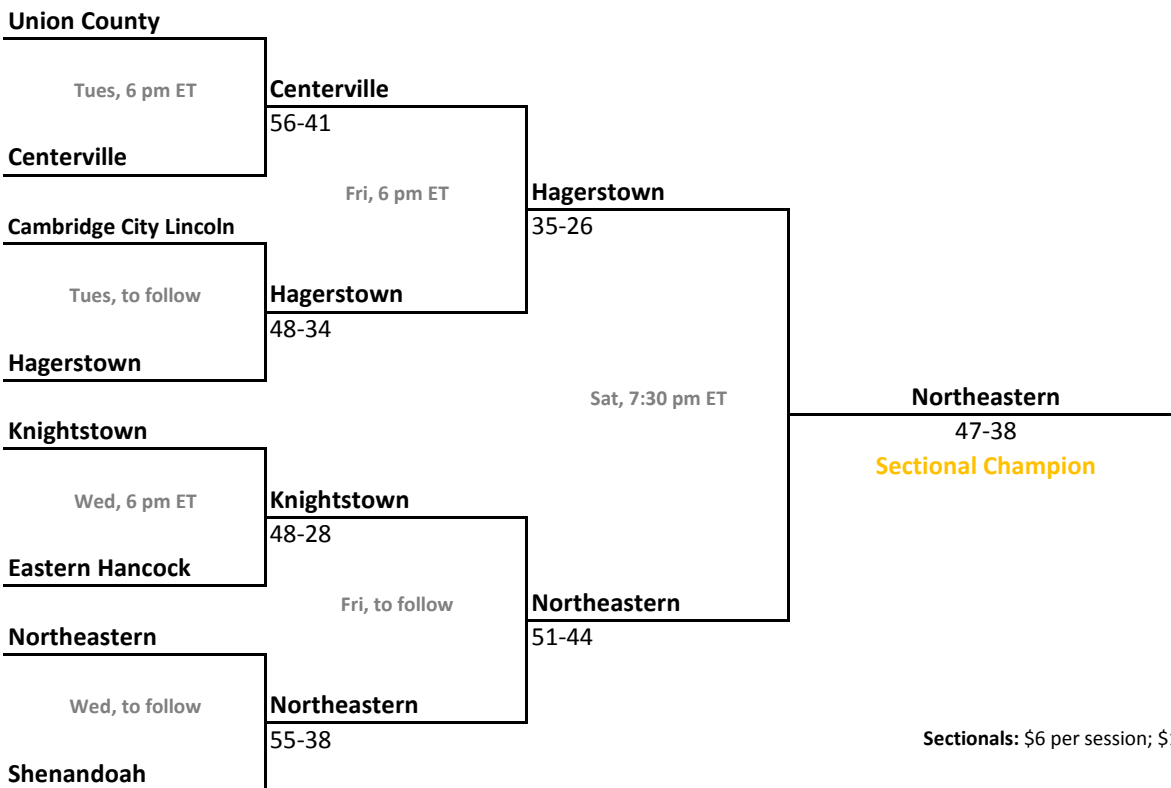

2010-11 IHSAA Class 2A Girls Basketball

36th Annual State Tournament Series

Sectionals
Feb. 8-12, 2011

Class 2A, Sectional 33 | Hammond Bishop Noll (5 teams)

Class 2A, Sectional 34 | North Newton (6 teams)

Sectionals: \$6 per session; \$10 season.

2010-11 IHSAA Class 2A Girls Basketball

36th Annual State Tournament Series

Sectionals
Feb. 8-12, 2011

Class 2A, Sectional 41 | Alexandria (7 teams)

Class 2A, Sectional 42 | Centerville (8 teams)

Sectionals: \$6 per session; \$10 season.

2010-11 IHSAA Class 2A Girls Basketball

36th Annual State Tournament Series

Sectionals
Feb. 8-12, 2011

Class 2A, Sectional 43 | Triton Central (9 teams)

Class 2A, Sectional 44 | Southwestern (Hanover) (7 teams)