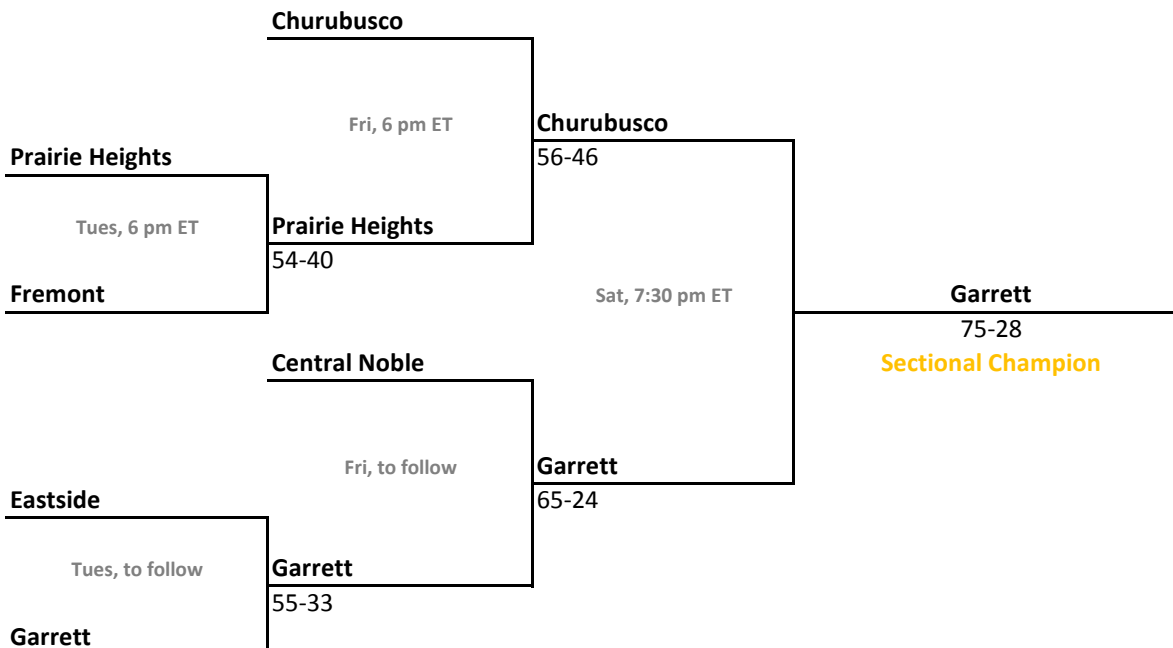

2010-11 IHSAA Class 2A Girls Basketball

36th Annual State Tournament Series

Sectionals
Feb. 8-12, 2011

Class 2A, Sectional 33 | Hammond Bishop Noll (5 teams)

Class 2A, Sectional 34 | North Newton (6 teams)

Sectionals: \$6 per session; \$10 season.

2010-11 IHSAA Class 2A Girls Basketball

36th Annual State Tournament Series

Sectionals
Feb. 8-12, 2011

Class 2A, Sectional 35 | Fairfield (5 teams)

Class 2A, Sectional 36 | Prairie Heights (6 teams)

Sectionals: \$6 per session; \$10 season.

2010-11 IHSAA Class 2A Girls Basketball

36th Annual State Tournament Series

Sectionals
Feb. 8-12, 2011

Class 2A, Sectional 37 | Seeger (5 teams)

Class 2A, Sectional 38 | South Adams (5 teams)