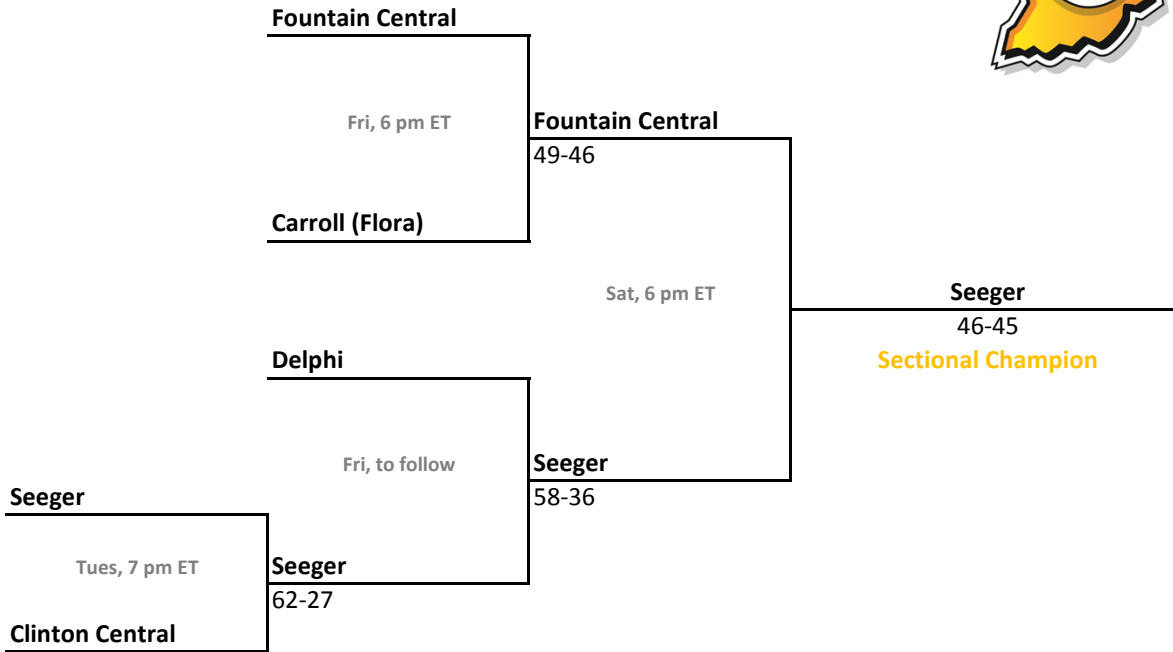

2010-11 IHSAA Class 2A Girls Basketball

36th Annual State Tournament Series

Sectionals
Feb. 8-12, 2011

Class 2A, Sectional 33 | Hammond Bishop Noll (5 teams)

Class 2A, Sectional 34 | North Newton (6 teams)

Sectionals: \$6 per session; \$10 season.

2010-11 IHSAA Class 2A Girls Basketball

36th Annual State Tournament Series

Sectionals
Feb. 8-12, 2011

Class 2A, Sectional 35 | Fairfield (5 teams)

Class 2A, Sectional 36 | Prairie Heights (6 teams)

Sectionals: \$6 per session; \$10 season.

2010-11 IHSAA Class 2A Girls Basketball

36th Annual State Tournament Series

Sectionals
Feb. 8-12, 2011

Class 2A, Sectional 37 | Seeger (5 teams)

Class 2A, Sectional 38 | South Adams (5 teams)

Sectionals: \$6 per session; \$10 season.

2010-11 IHSAA Class 2A Girls Basketball

36th Annual State Tournament Series

Sectionals
Feb. 8-12, 2011

Class 2A, Sectional 39 | Northfield (6 teams)

Class 2A, Sectional 40 | Eastern (Greentown) (7 teams)