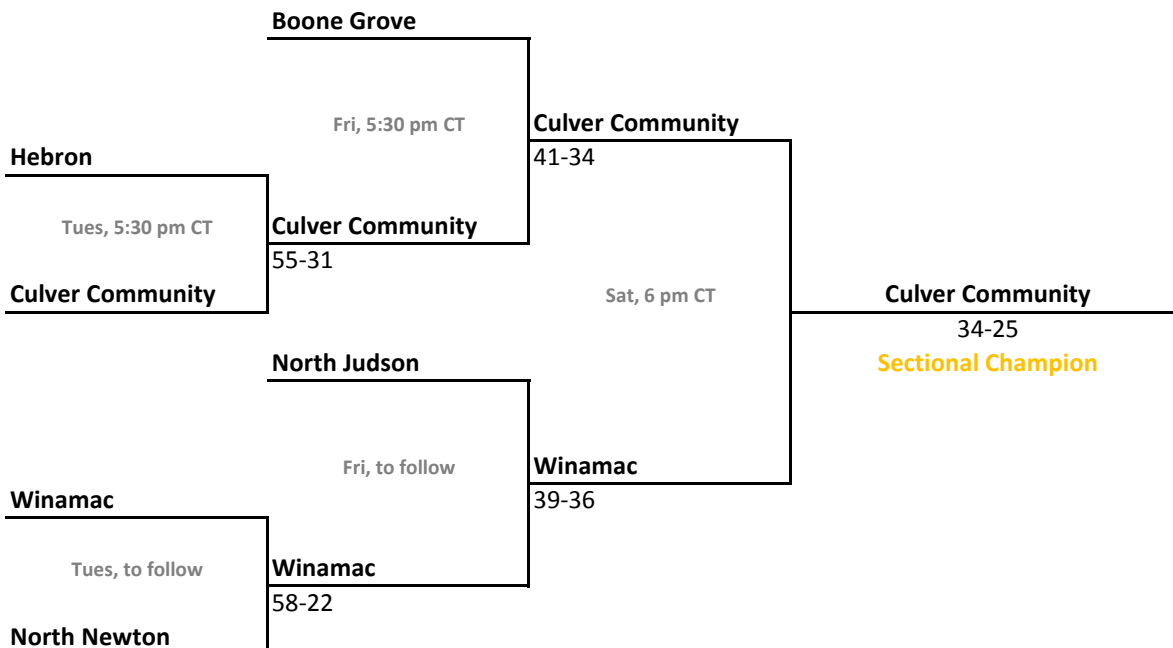

2010-11 IHSAA Class 2A Girls Basketball

36th Annual State Tournament Series

Sectionals
Feb. 8-12, 2011

Class 2A, Sectional 33 | Hammond Bishop Noll (5 teams)

Class 2A, Sectional 34 | North Newton (6 teams)

Sectionals: \$6 per session; \$10 season.

2010-11 IHSAA Class 2A Girls Basketball

36th Annual State Tournament Series

Sectionals
Feb. 8-12, 2011

Class 2A, Sectional 35 | Fairfield (5 teams)

Class 2A, Sectional 36 | Prairie Heights (6 teams)

Sectionals: \$6 per session; \$10 season.

2010-11 IHSAA Class 2A Girls Basketball

36th Annual State Tournament Series

Sectionals
Feb. 8-12, 2011

Class 2A, Sectional 37 | Seeger (5 teams)

Class 2A, Sectional 38 | South Adams (5 teams)