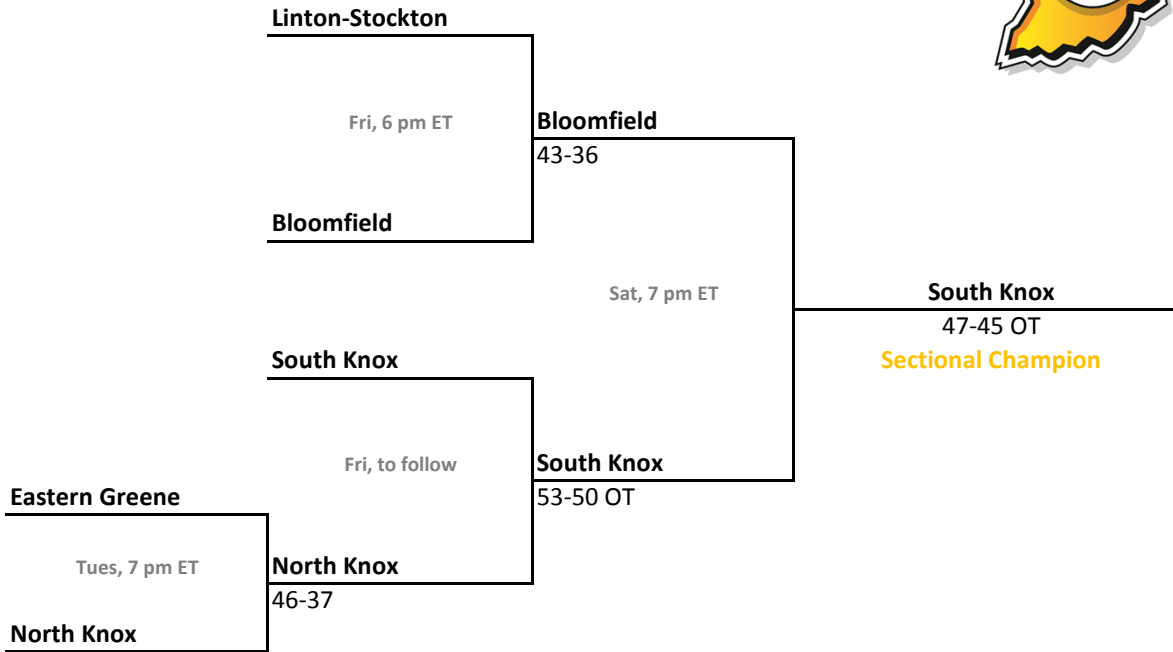

2010-11 IHSAA Class 2A Girls Basketball

36th Annual State Tournament Series

Sectionals
Feb. 8-12, 2011

Class 2A, Sectional 33 | Hammond Bishop Noll (5 teams)

Class 2A, Sectional 34 | North Newton (6 teams)

Sectionals: \$6 per session; \$10 season.

2010-11 IHSAA Class 2A Girls Basketball

36th Annual State Tournament Series

Sectionals
Feb. 8-12, 2011

Class 2A, Sectional 43 | Triton Central (9 teams)

Class 2A, Sectional 44 | Southwestern (Hanover) (7 teams)

Sectionals: \$6 per session; \$10 season.

2010-11 IHSAA Class 2A Girls Basketball

36th Annual State Tournament Series

Sectionals
Feb. 8-12, 2011

Class 2A, Sectional 45 | North Knox (5 teams)

Class 2A, Sectional 46 | Cascade (8 teams)