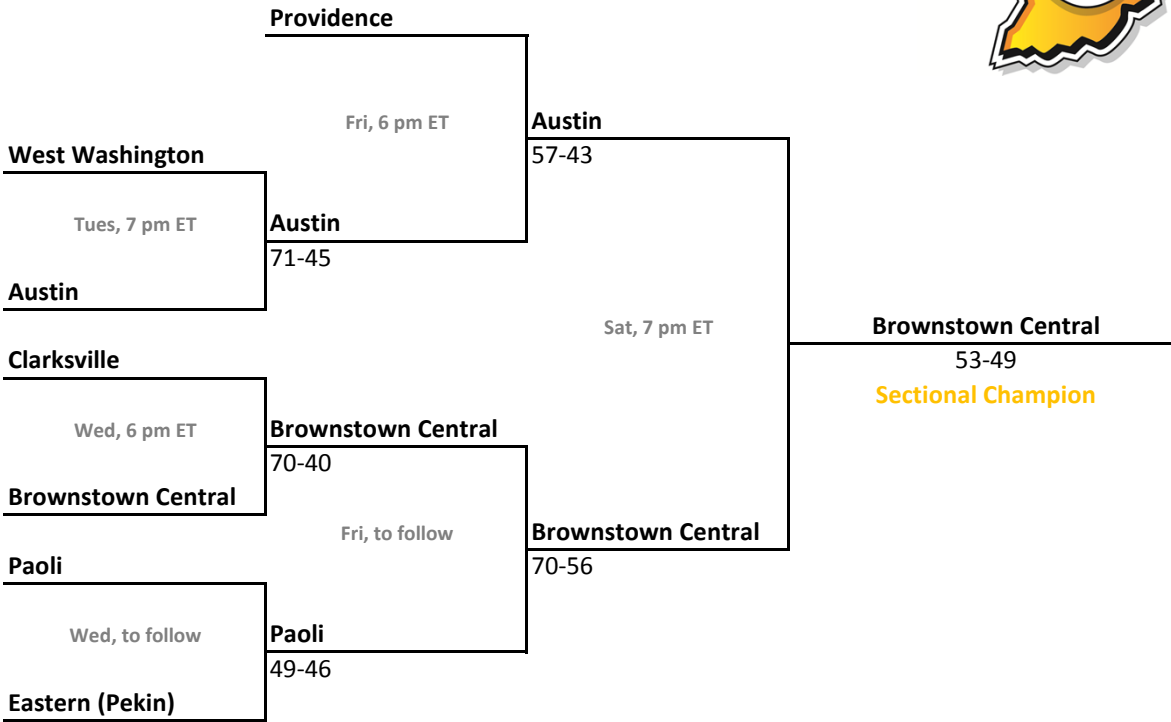

Class 2A, Sectional 47 | Clarksville (7 teams)