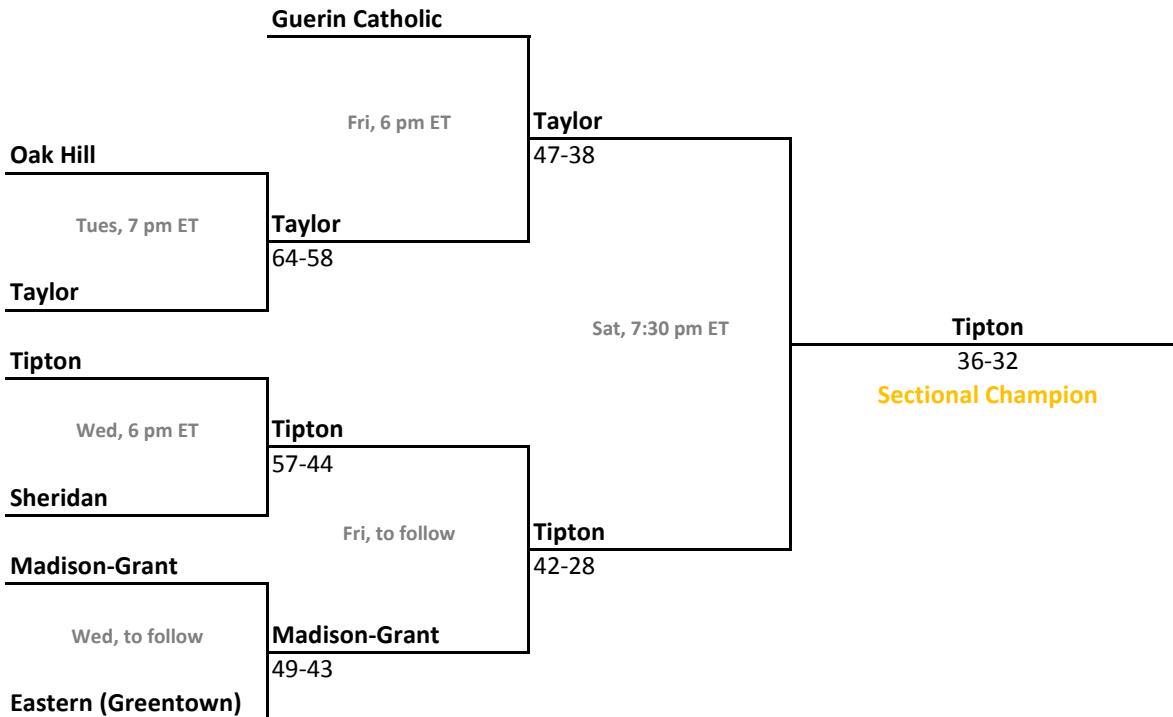

2010-11 IHSAA Class 2A Girls Basketball

36th Annual State Tournament Series

Sectionals
Feb. 8-12, 2011

Class 2A, Sectional 33 | Hammond Bishop Noll (5 teams)

Class 2A, Sectional 34 | North Newton (6 teams)

Sectionals: \$6 per session; \$10 season.

2010-11 IHSAA Class 2A Girls Basketball

36th Annual State Tournament Series

Sectionals
Feb. 8-12, 2011

Class 2A, Sectional 39 | Northfield (6 teams)

Class 2A, Sectional 40 | Eastern (Greentown) (7 teams)