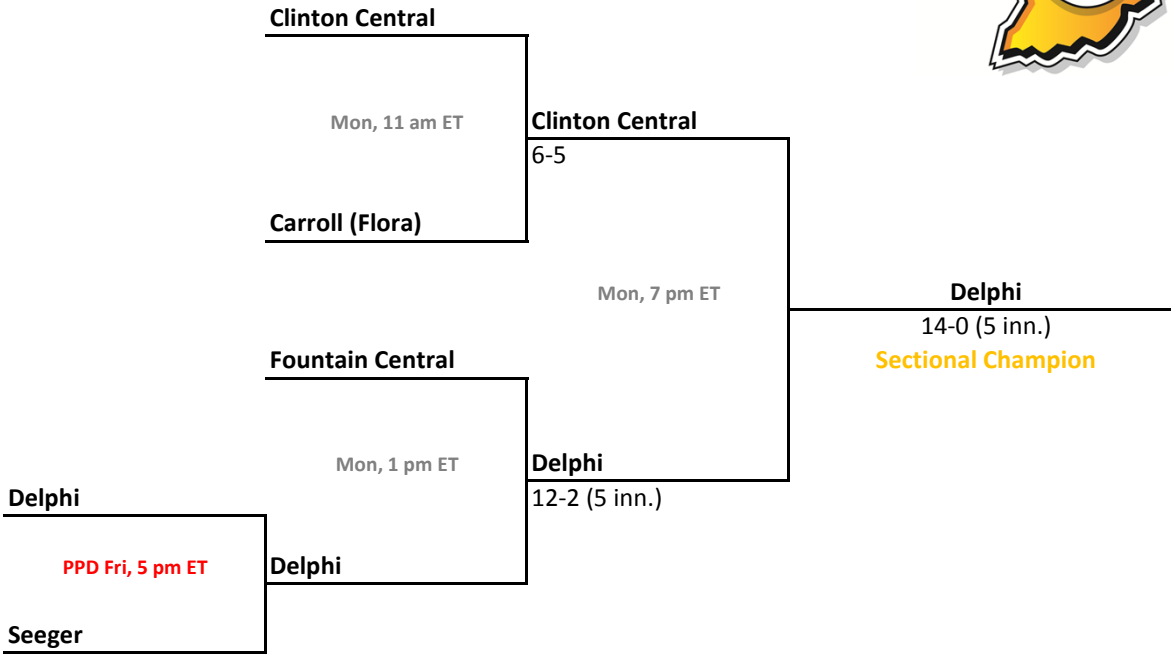

Class 2A, Sectional 37 | Delphi (5 teams)