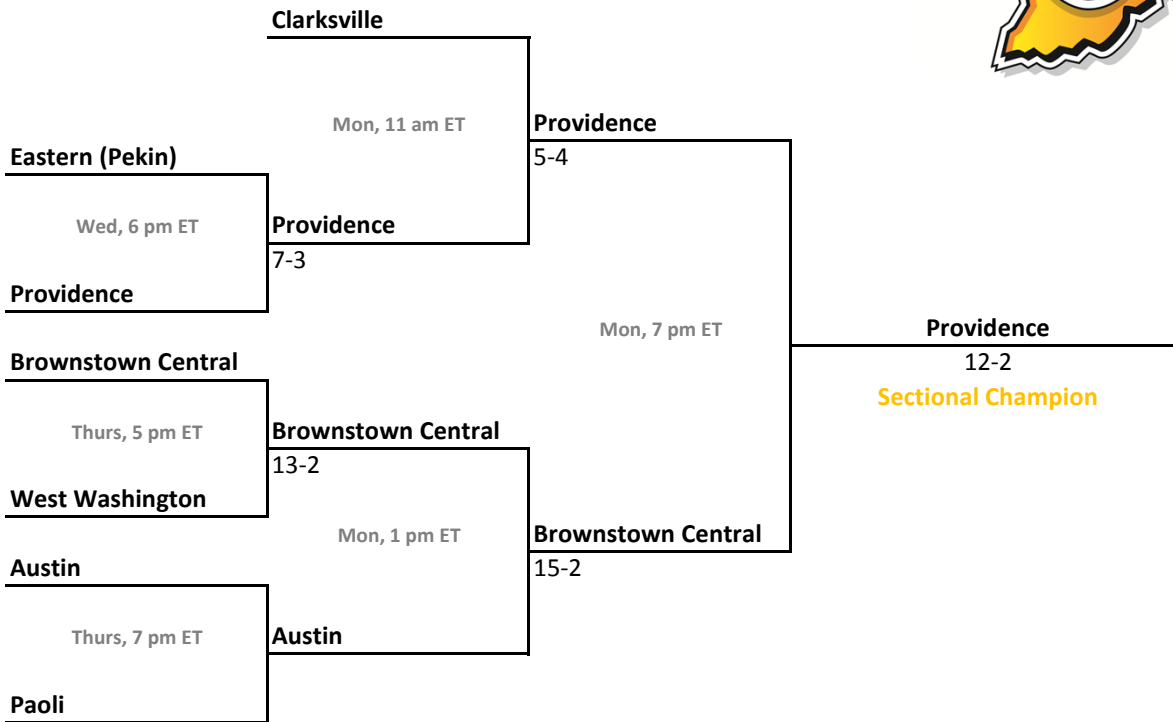

Class 2A, Sectional 47 | Austin (7 teams)