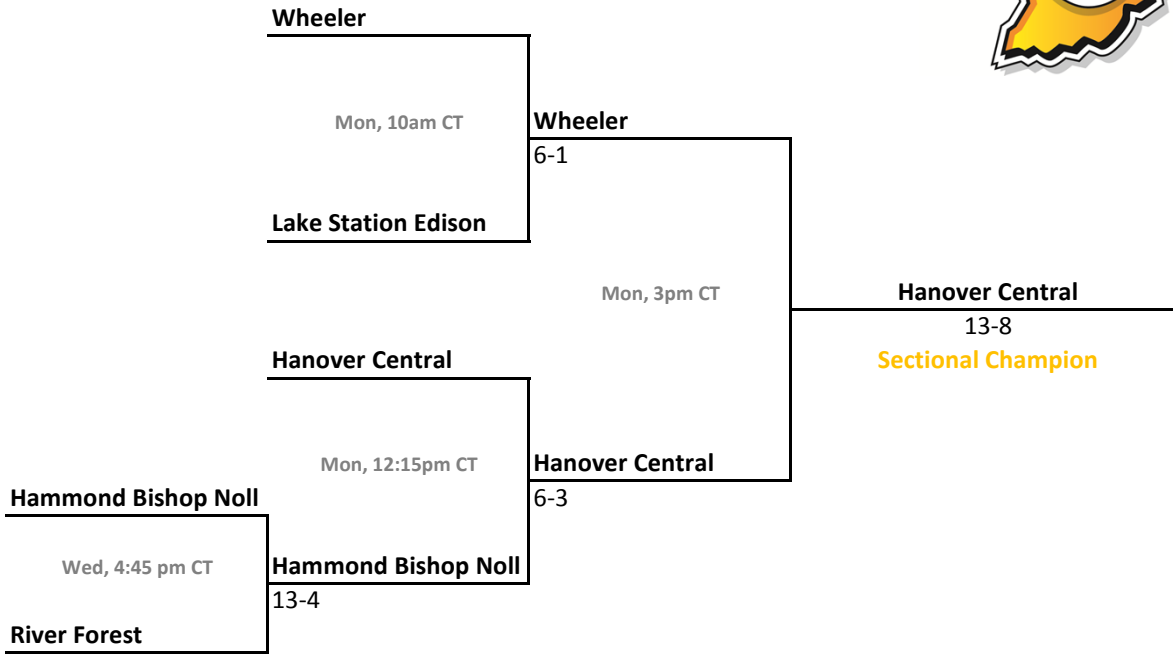

2010-11 IHSAA Class 2A Baseball

45th Annual State Tournament Series

Sectionals
May 26-30, 2011

Class 2A, Sectional 33 | Hanover Central (5 teams)

Class 2A, Sectional 34 | Boone Grove (6 teams)

2010-11 IHSAA Class 2A Baseball

45th Annual State Tournament Series

Sectionals
May 26-30, 2011

Class 2A, Sectional 35 | LaVille (5 teams)

Class 2A, Sectional 36 | Garrett (6 teams)

2010-11 IHSAA Class 2A Baseball

45th Annual State Tournament Series