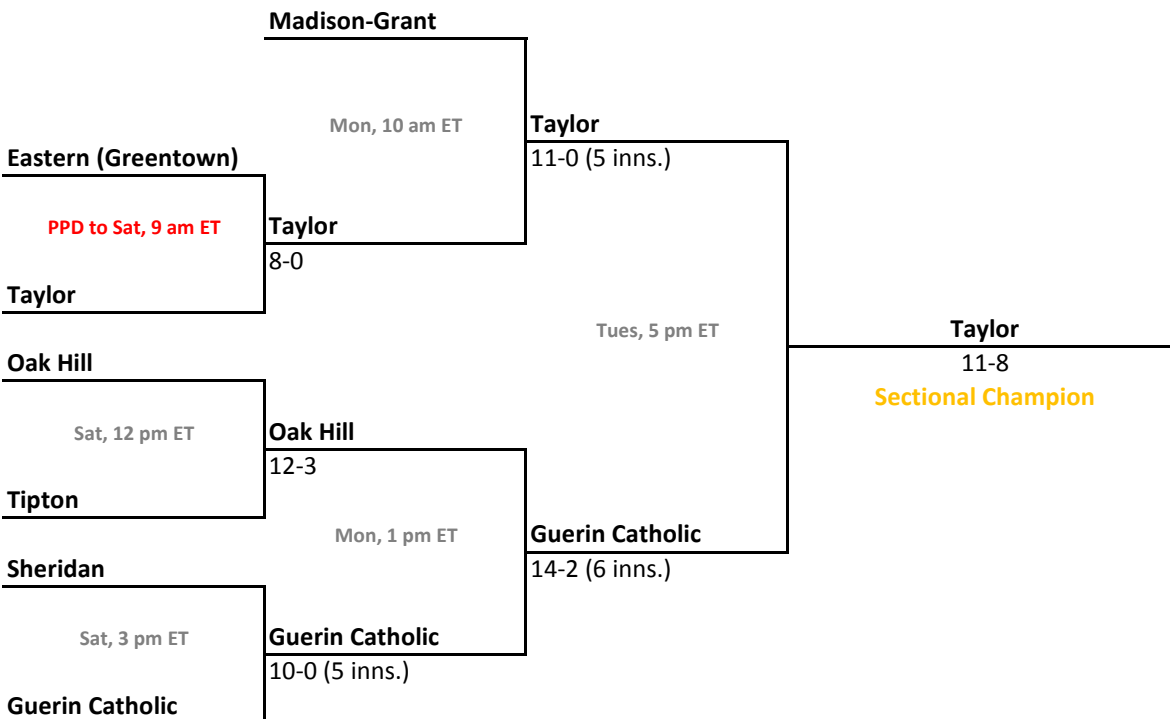

Class 2A, Sectional 40 | Oak Hill (7 teams)