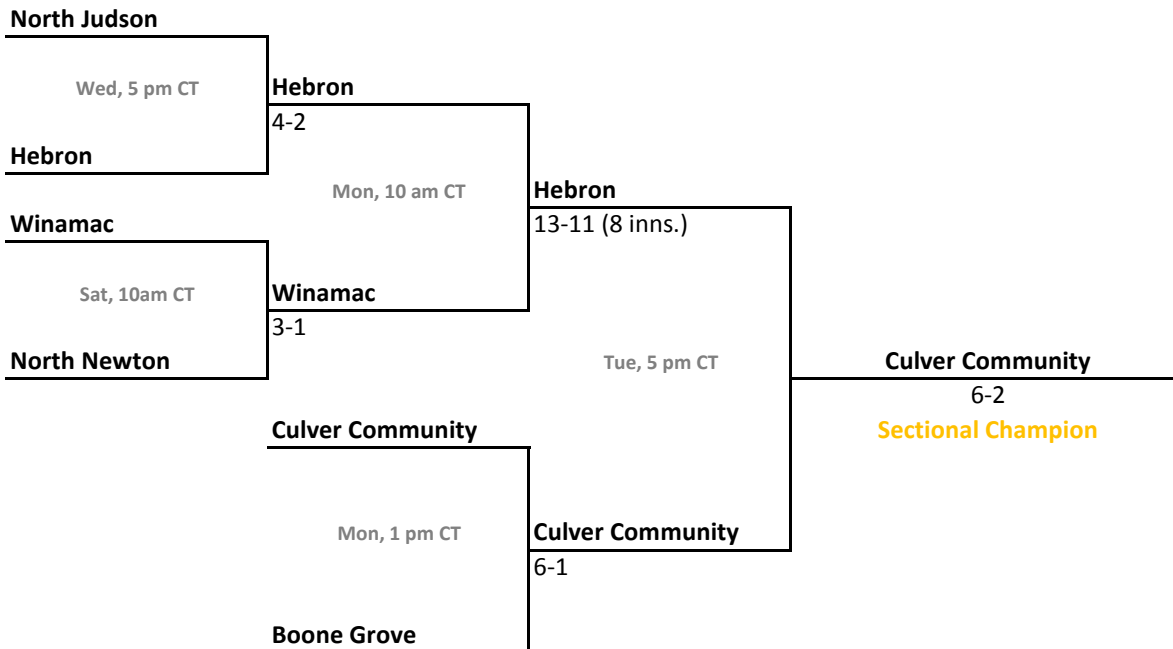

2010-11 IHSAA Class 2A Baseball

45th Annual State Tournament Series

Sectionals
May 26-30, 2011

Class 2A, Sectional 33 | Hanover Central (5 teams)

Class 2A, Sectional 34 | Boone Grove (6 teams)

2010-11 IHSAA Class 2A Baseball

45th Annual State Tournament Series

Sectionals
May 26-30, 2011

Class 2A, Sectional 35 | LaVille (5 teams)

Class 2A, Sectional 36 | Garrett (6 teams)

2010-11 IHSAA Class 2A Baseball

45th Annual State Tournament Series