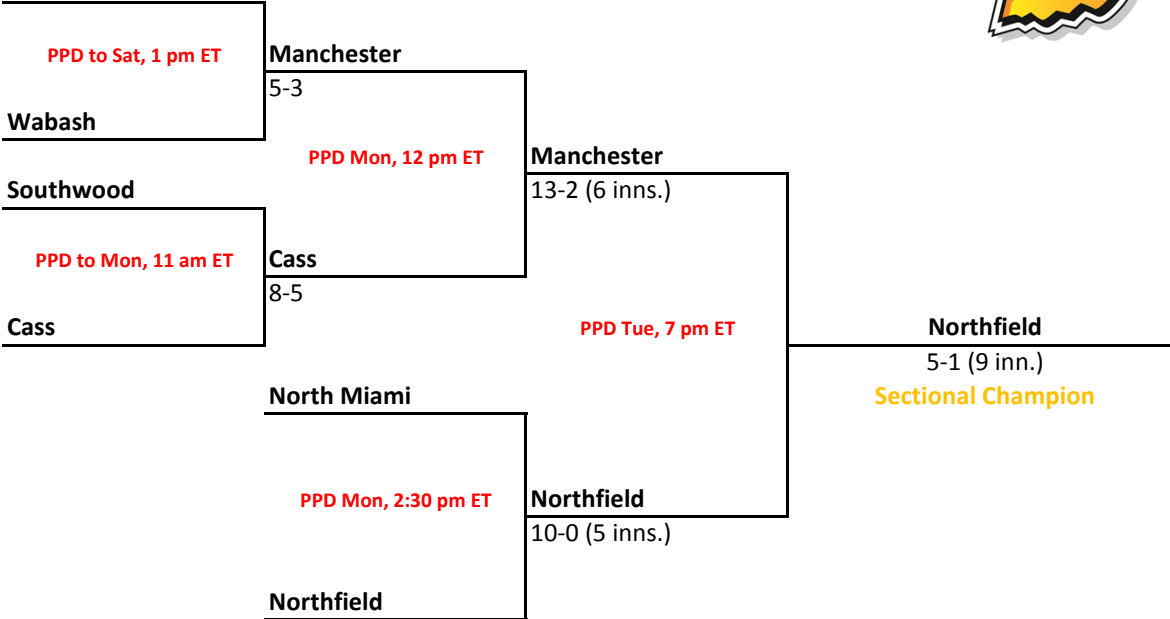

Class 2A, Sectional 39 | Wabash (6 teams)

Manchester