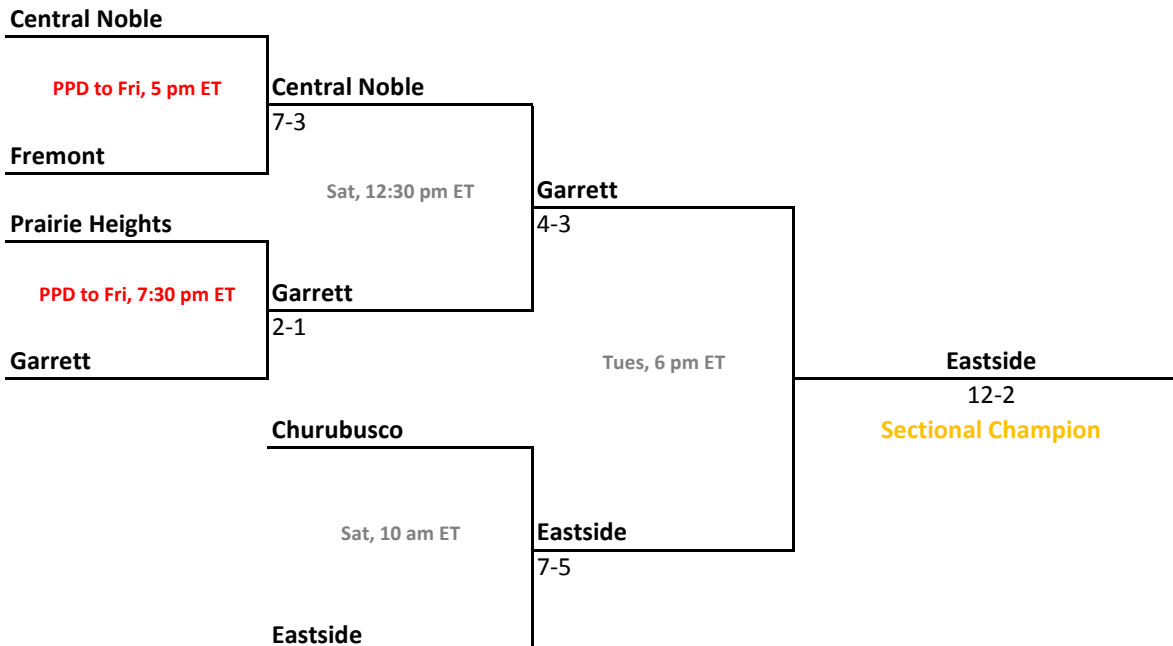

2010-11 IHSAA Class 2A Baseball

45th Annual State Tournament Series

Sectionals
May 26-30, 2011

Class 2A, Sectional 33 | Hanover Central (5 teams)

Class 2A, Sectional 34 | Boone Grove (6 teams)

2010-11 IHSAA Class 2A Baseball

45th Annual State Tournament Series

Sectionals
May 26-30, 2011

Class 2A, Sectional 35 | LaVille (5 teams)

Class 2A, Sectional 36 | Garrett (6 teams)

2010-11 IHSAA Class 2A Baseball

45th Annual State Tournament Series