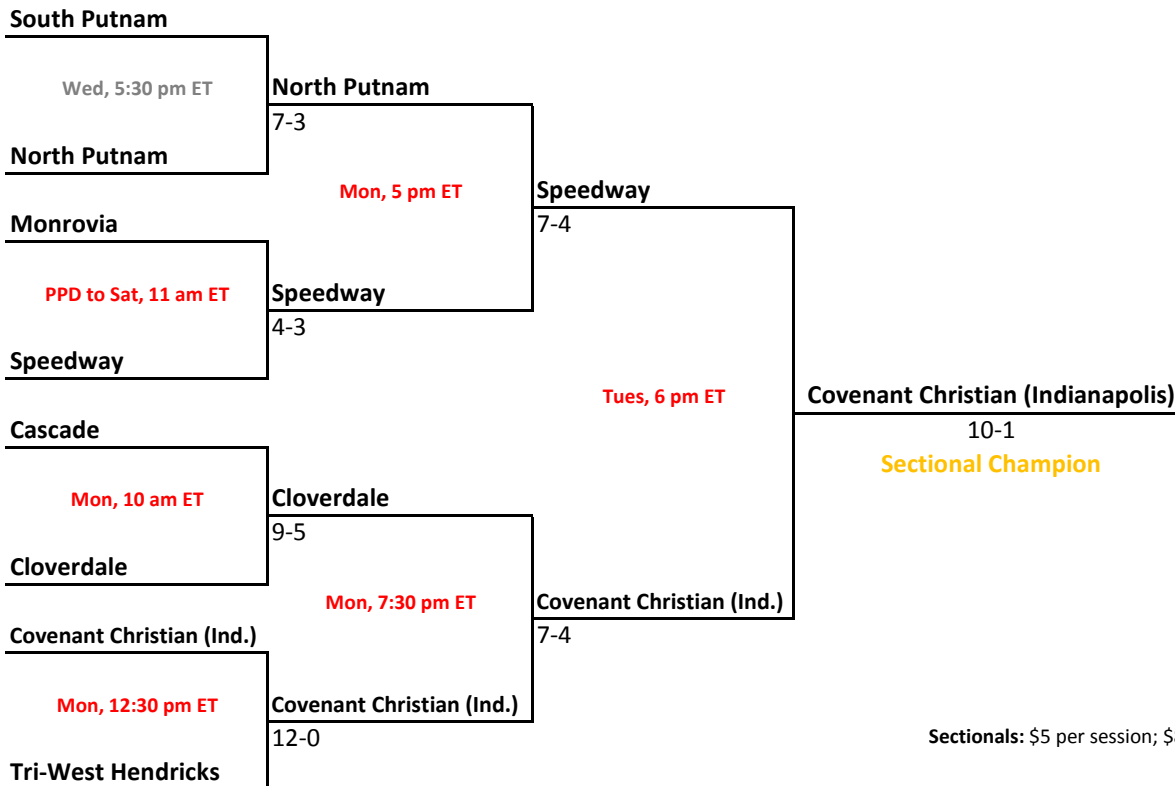

Class 2A, Sectional 46 | Cascade (8 teams)