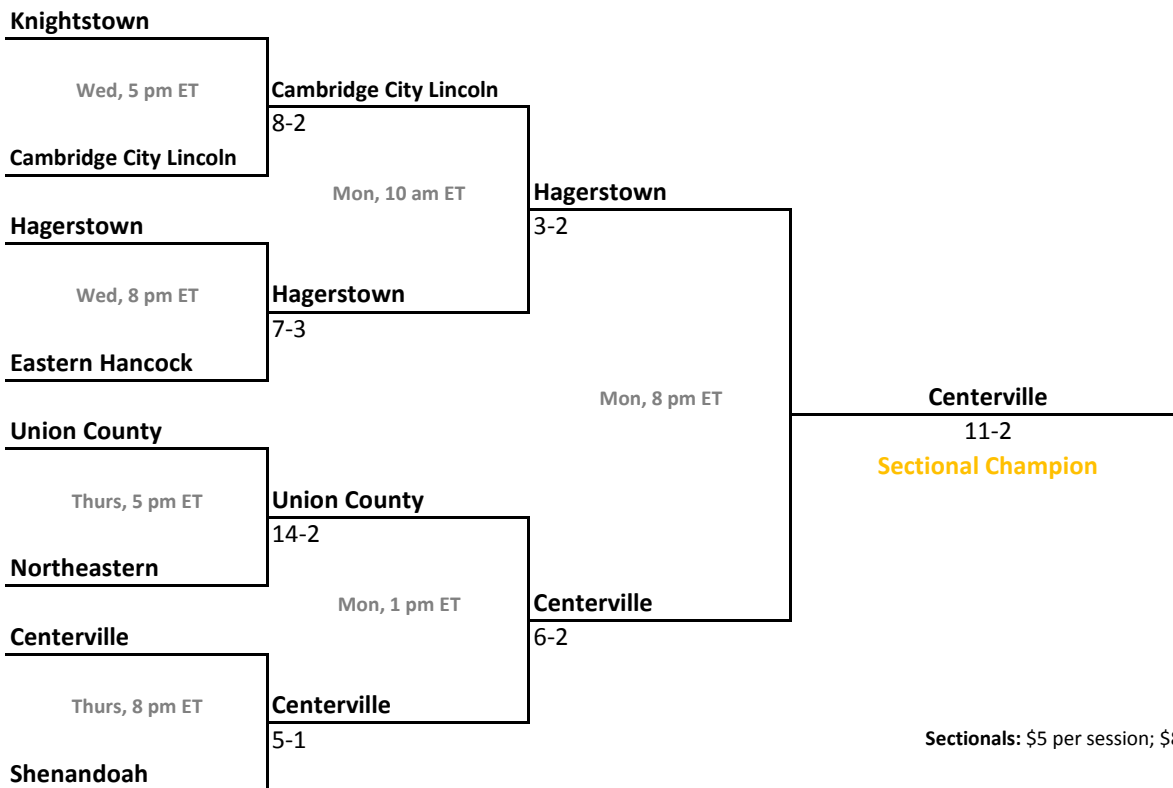

Class 2A, Sectional 42 | Centerville (8 teams)