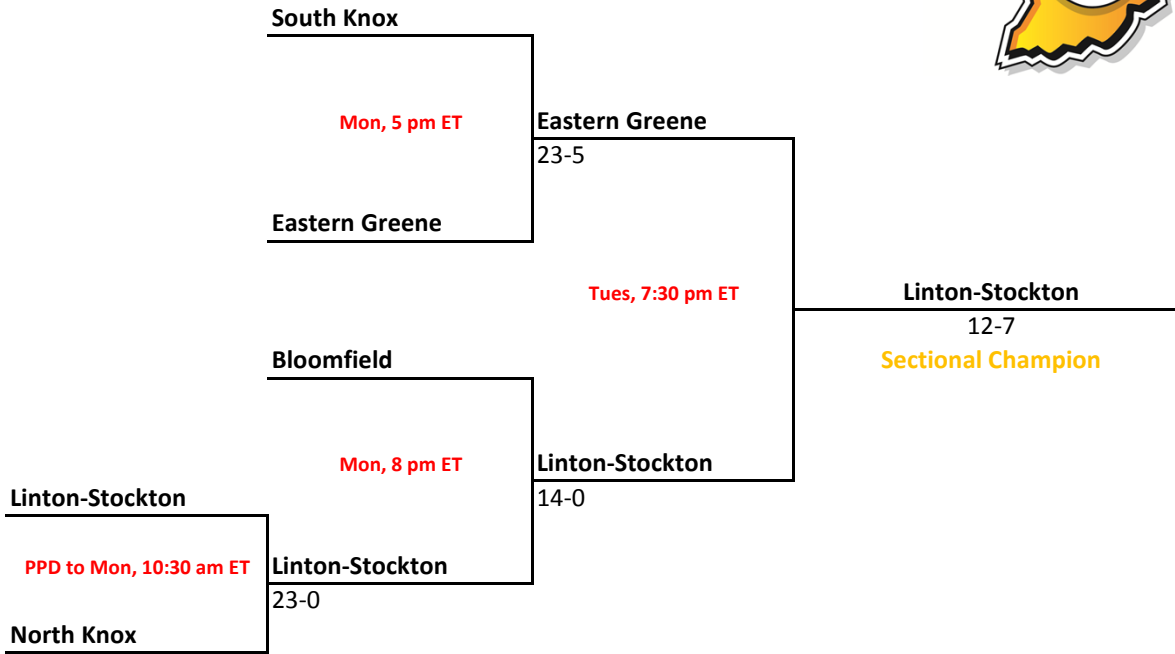

Class 2A, Sectional 45 | Linton-Stockton (5 teams)