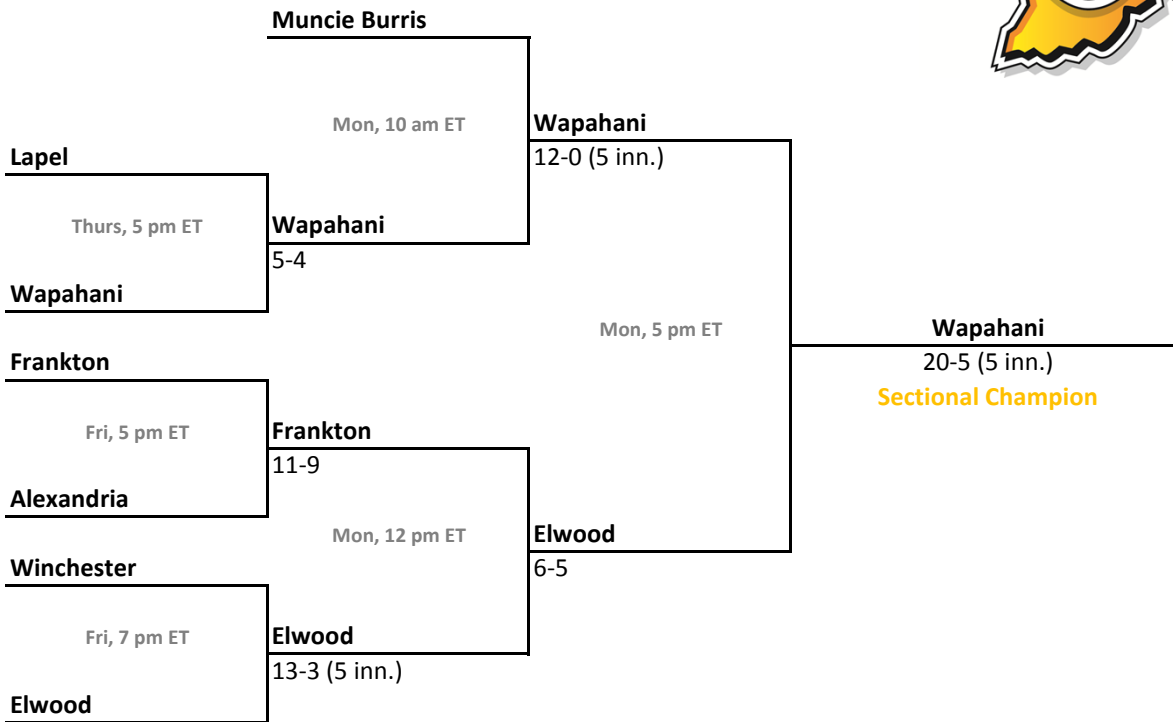

Class 2A, Sectional 41 | Lapel (7 teams)