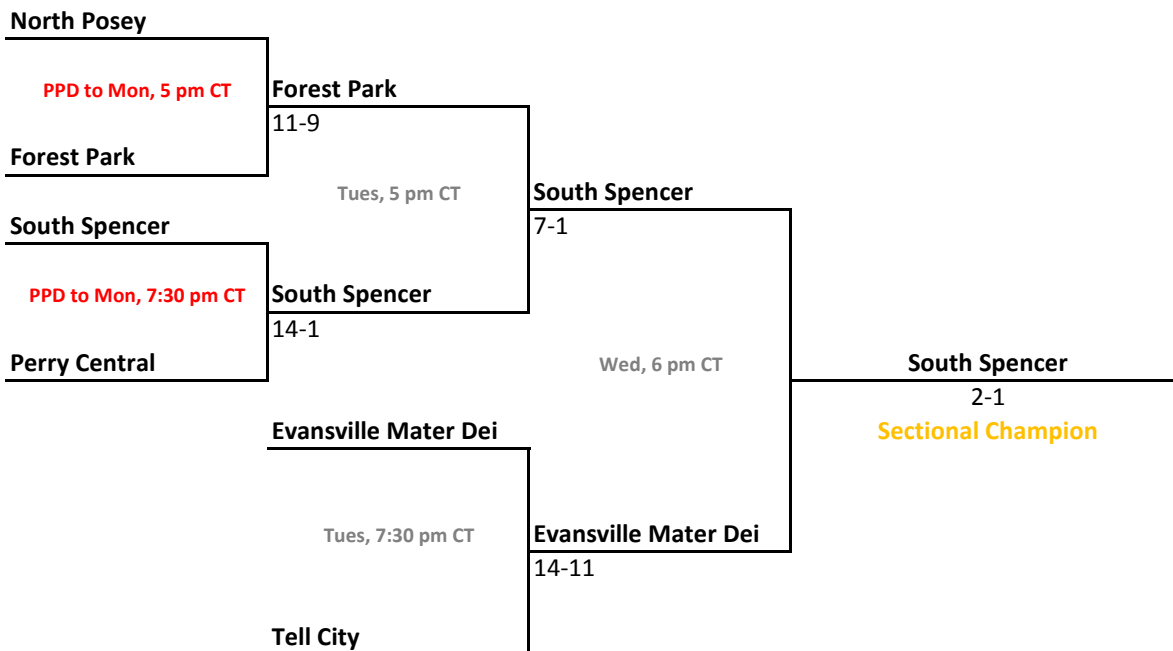

Class 2A, Sectional 48 | Tell City (6 teams)