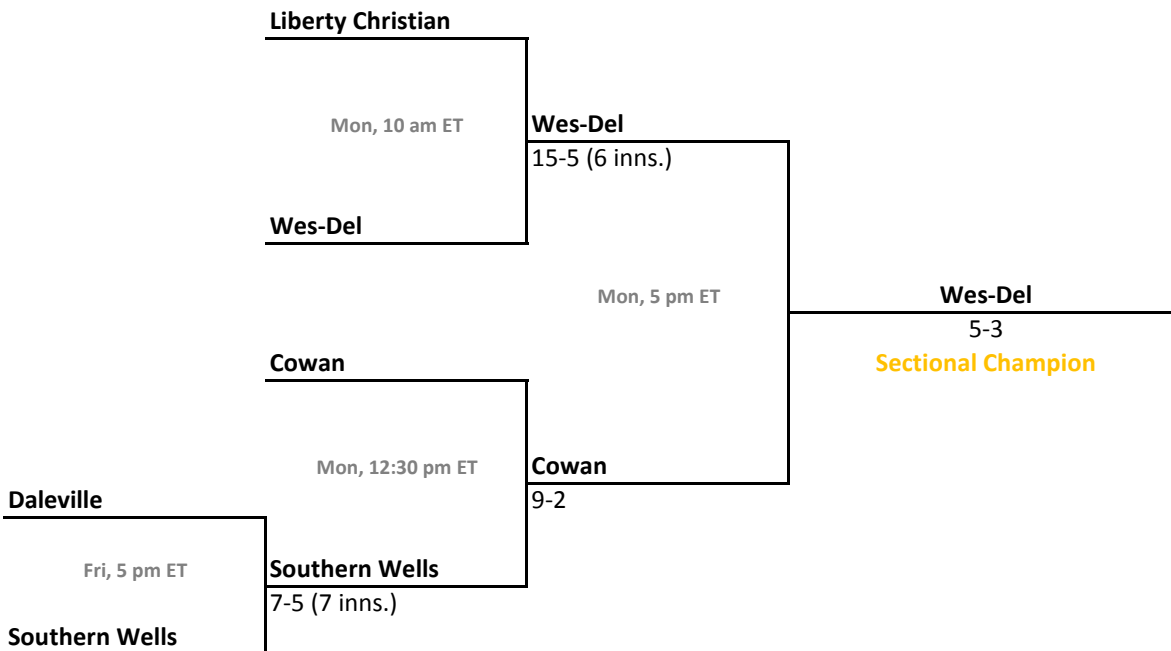

Class A, Sectional 54 | Cowan (5 teams)