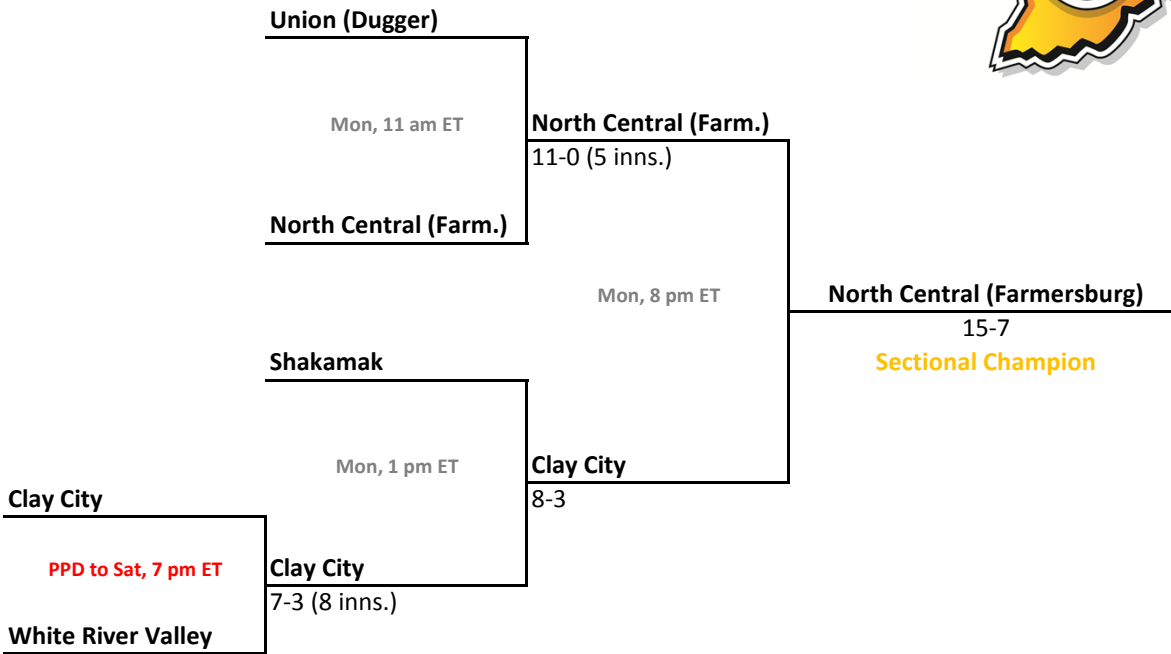

Class A, Sectional 57 | Shakamak (5 teams)