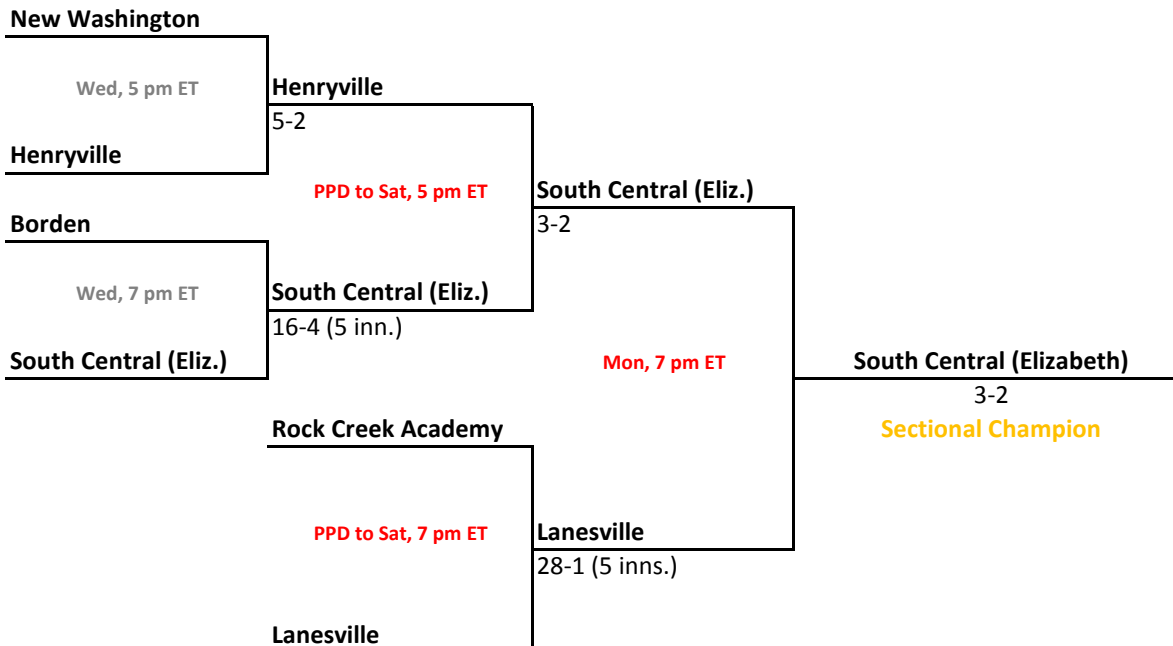

2010-11 IHSAA Class A Baseball

45th Annual State Tournament Series

Sectionals
May 26-30, 2011

Class A, Sectional 61 | Springs Valley (5 teams)

Class A, Sectional 62 | Lanesville (6 teams)

2010-11 IHSAA Class A Baseball