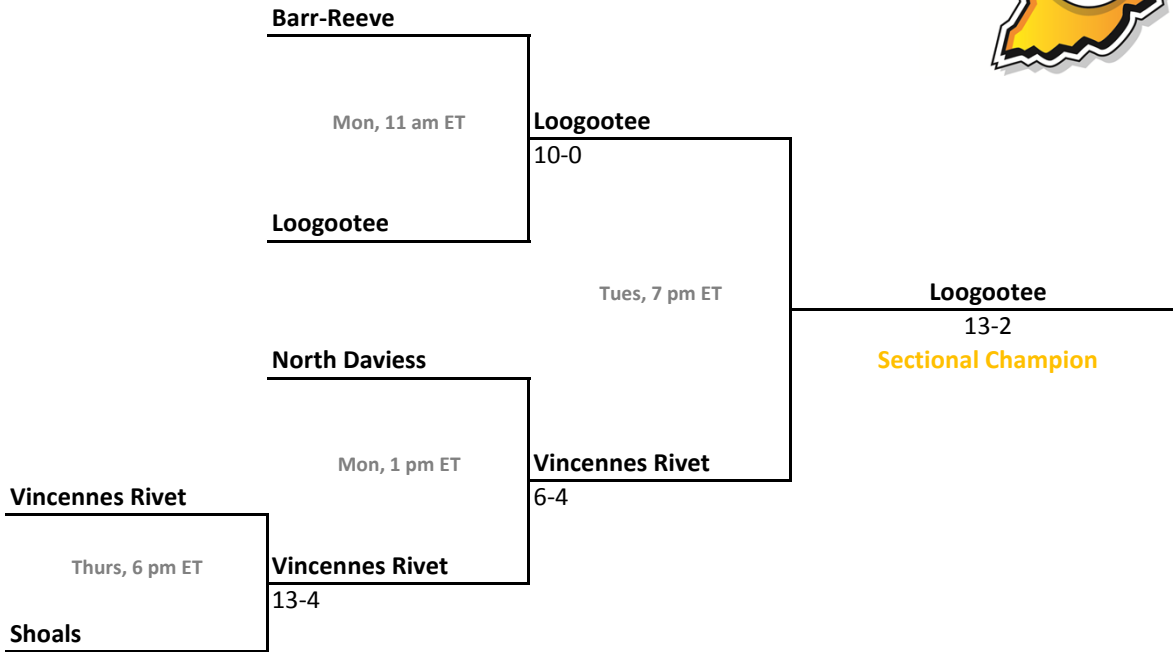

Class A, Sectional 63 | North Daviess (5 teams)