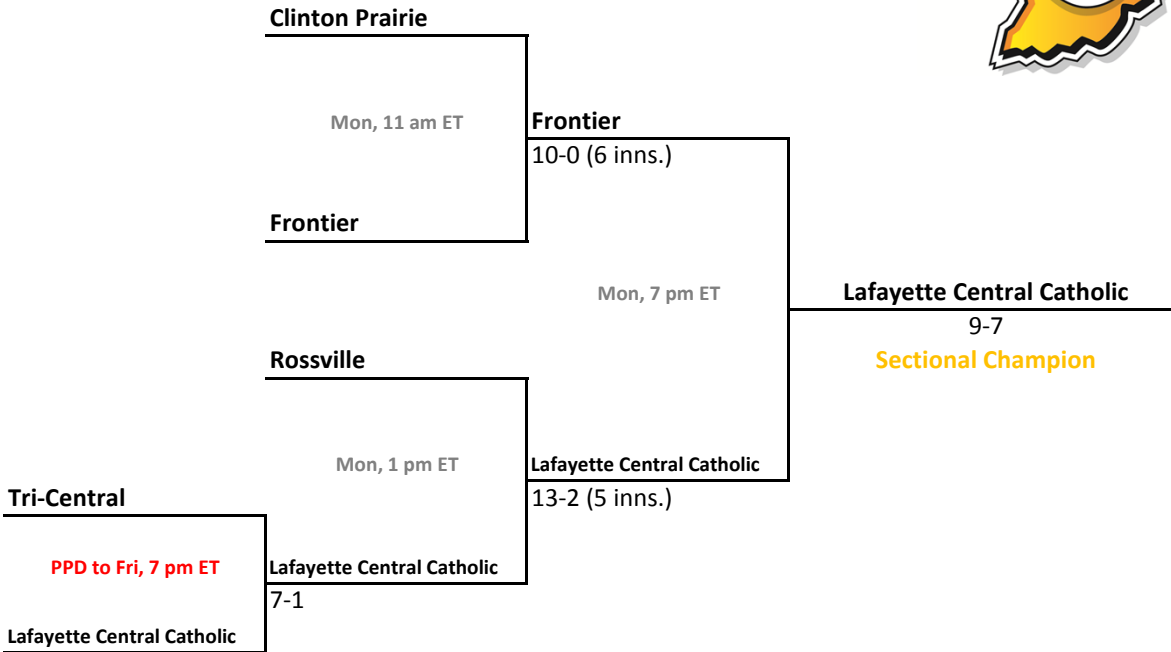

Class A, Sectional 53 | Lafayette Central Catholic (5 teams)