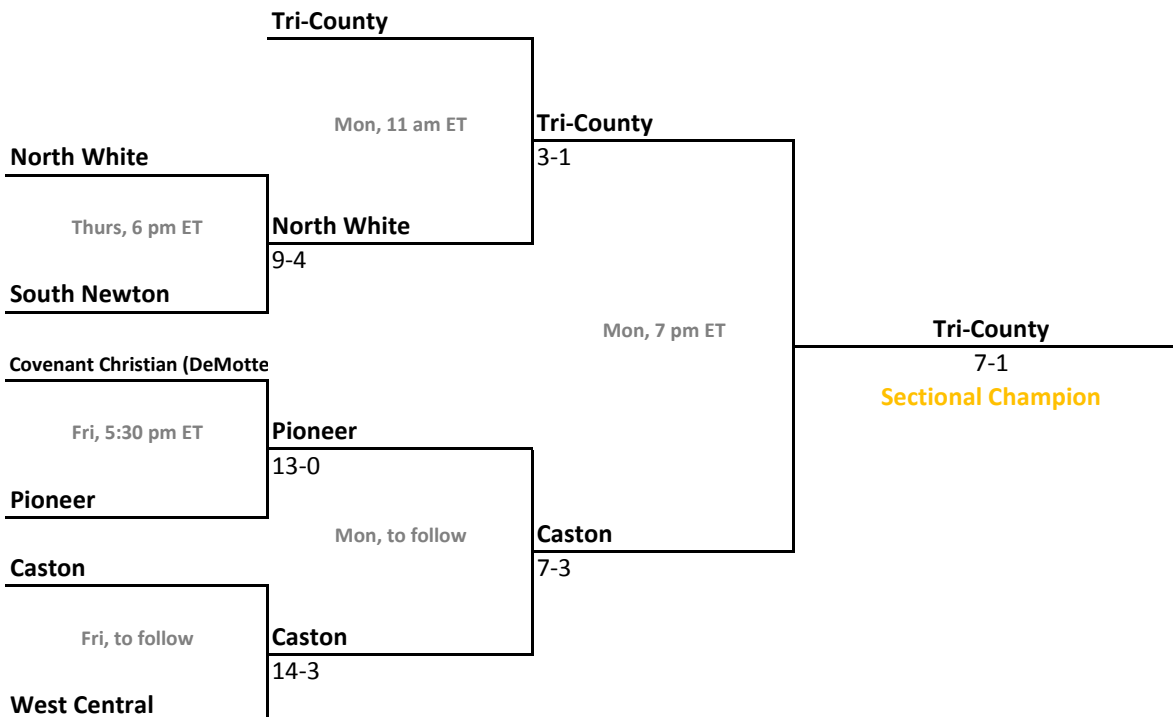

Class A, Sectional 52 | Tri-County (7 teams)

Sectionals: $5 per session; $8 season.