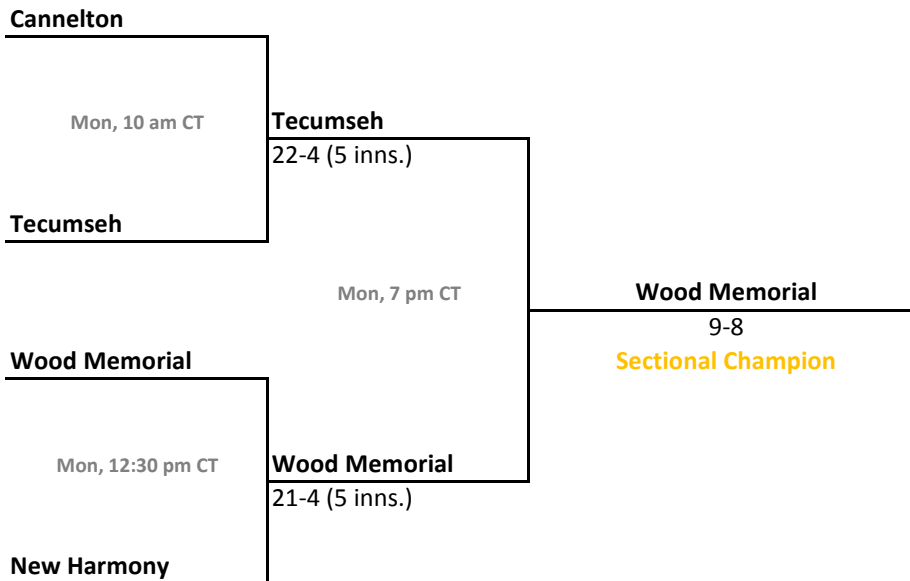

Class A, Sectional 64 | Tecumseh (4 teams)

Sectionals: $5 per session; $8 season.