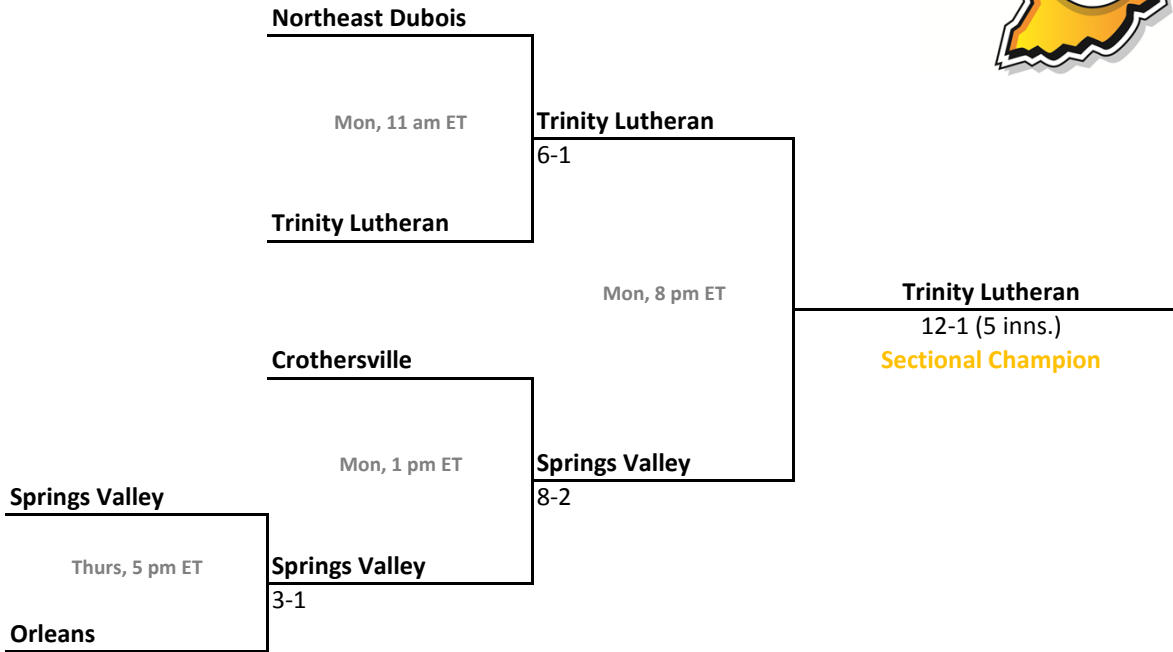

Class A, Sectional 61 | Springs Valley (5 teams)