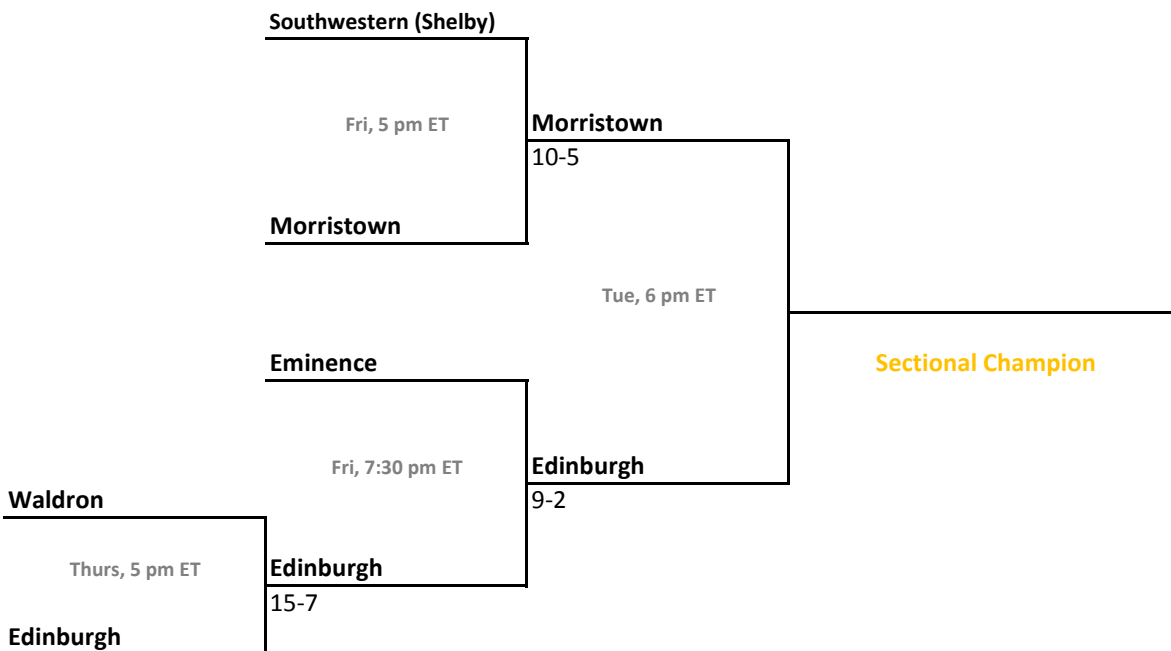

2010-11 IHSAA Class A Baseball

45th Annual State Tournament Series

Sectionals
May 26-30, 2011

Class A, Sectional 57 | Shakamak (5 teams)

Class A, Sectional 58 | Morristown (5 teams)

2010-11 IHSAA Class A Baseball