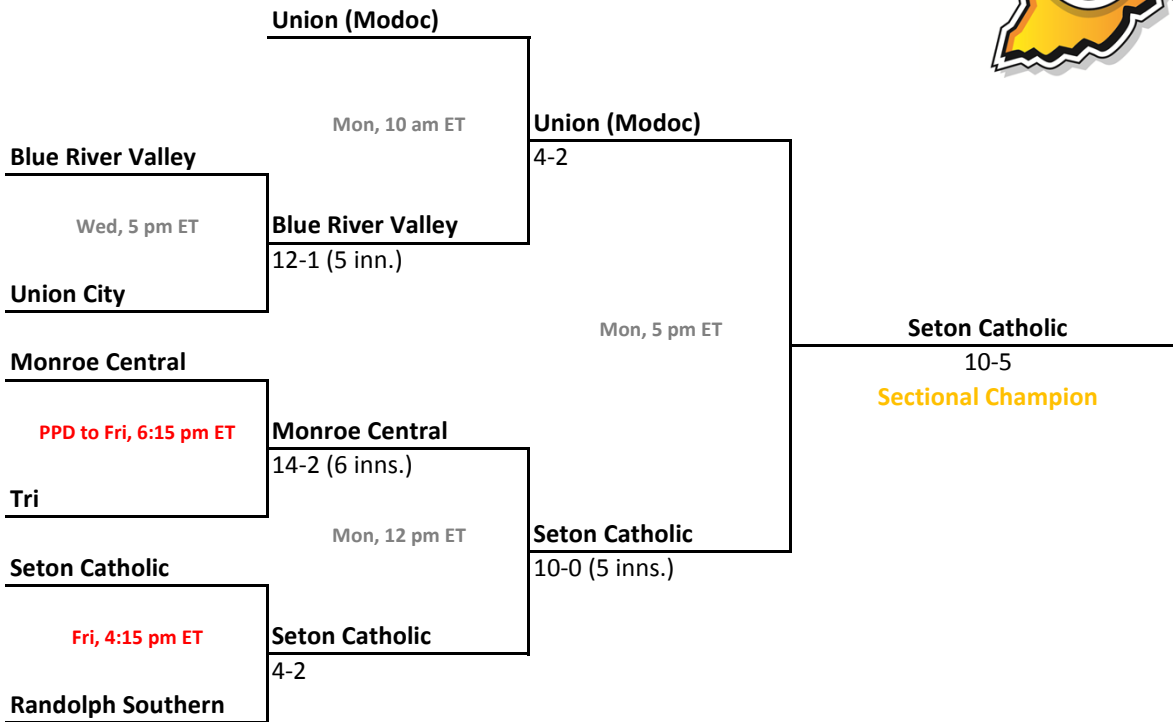

Class A, Sectional 54 | Cowan (5 teams)

2010-11 IHSAA Class A Baseball

45th Annual State Tournament Series

Sectionals
May 26-30, 2011

Class A, Sectional 55 | Randolph Southern (7 teams)

Class A, Sectional 56 | Rockville (6 teams)