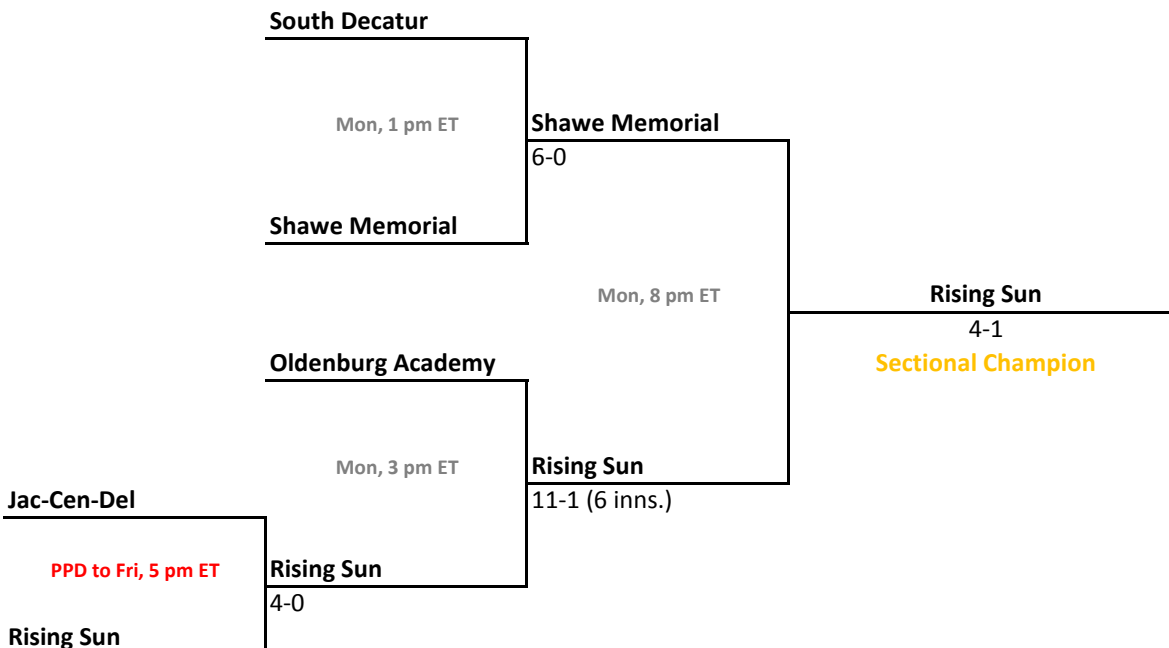

Class A, Sectional 60 | Shawe Memorial (5 teams)

Sectionals: $5 per session; $8 season.