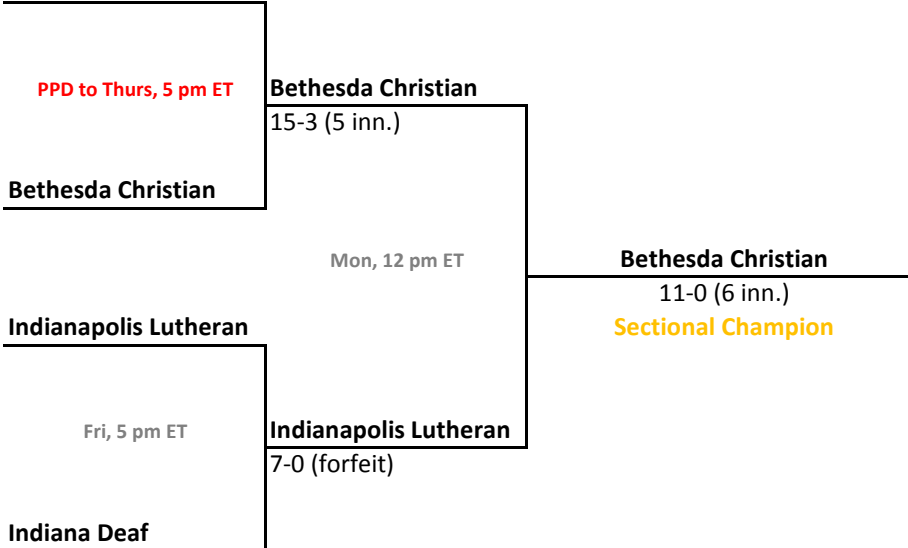

Class A, Sectional 59 | Indianapolis Lutheran (4 teams)

University