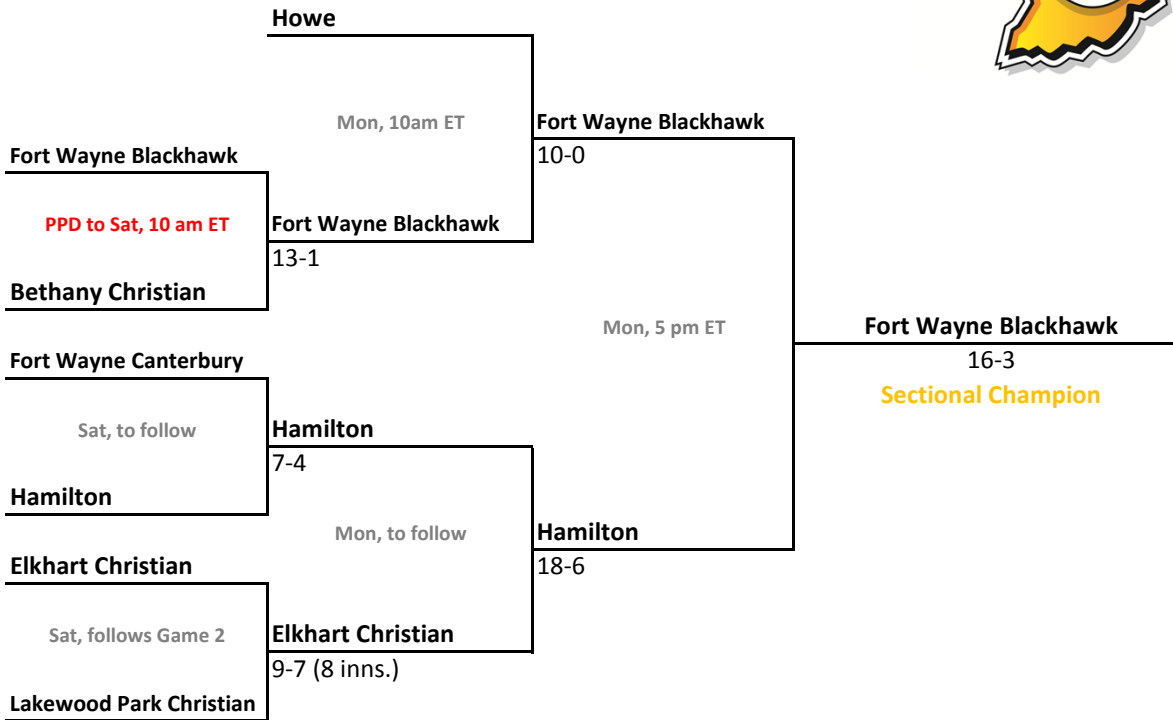

South Central (U.M.)
8-7
Sectional Champion

Triton
Mon, 12 pm CT
Marquette Catholic

Triton
5-4

2010-11 IHSAA Class A Baseball

45th Annual State Tournament Series

Sectionals
May 26-30, 2011

Class A, Sectional 51 | Fort Wayne Canterbury (7 teams)