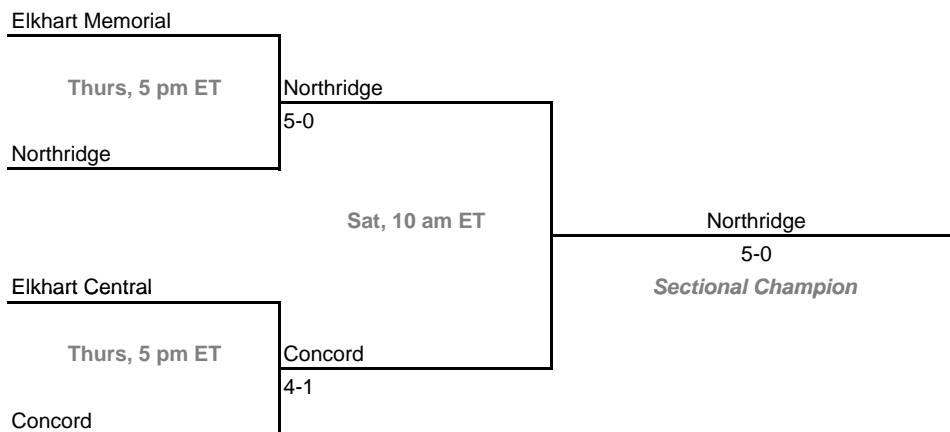

Sectionals

Dates: May 19-22, 2010

Sectional 45 -- North Central (Indianapolis) (6 teams)

Sectional 46 -- Northridge (4 teams)

2009-10 IHSAA Girls Tennis
36th Annual Team State Tournament Series

Sectionals

Dates: May 19-22, 2010