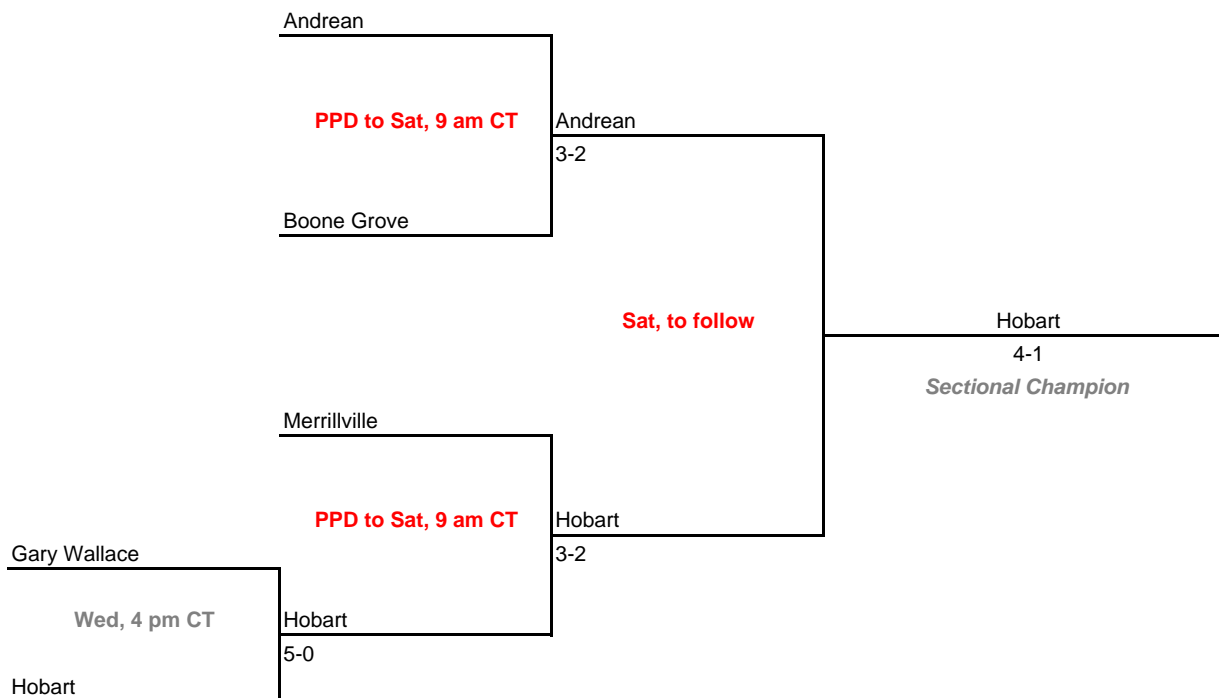

Sectional 38 -- Merrillville (5 teams)