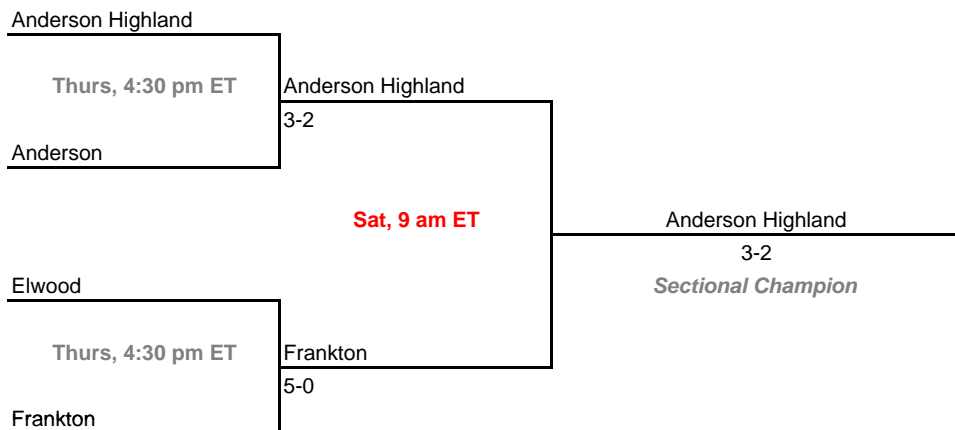

2009-10 IHSAA Girls Tennis
36th Annual Team State Tournament Series

Sectionals

Dates: May 19-22, 2010

Sectional 1 -- Anderson Highland (4 teams)

Sectional 2 -- Ben Davis (5 teams)

2009-10 IHSAA Girls Tennis
36th Annual Team State Tournament Series

Sectionals

Dates: May 19-22, 2010

Sectional 3 -- Bloomington South (5 teams)

Sectional 4 -- Bremen (5 teams)

2009-10 IHSAA Girls Tennis
36th Annual Team State Tournament Series

Sectionals

Dates: May 19-22, 2010