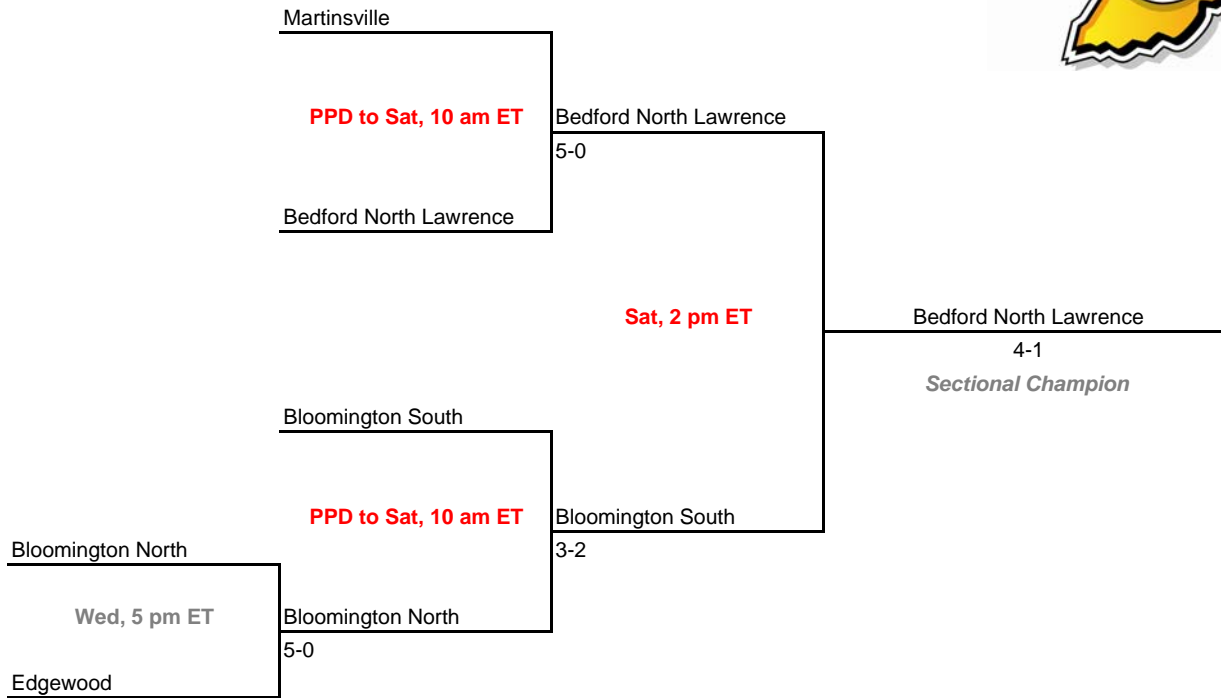

2009-10 IHSAA Girls Tennis
36th Annual Team State Tournament Series

Sectionals

Dates: May 19-22, 2010

Sectional 1 -- Anderson Highland (4 teams)

Sectional 2 -- Ben Davis (5 teams)

2009-10 IHSAA Girls Tennis
36th Annual Team State Tournament Series

Sectionals

Dates: May 19-22, 2010

Sectional 3 -- Bloomington South (5 teams)

Sectional 4 -- Bremen (5 teams)

2009-10 IHSAA Girls Tennis
36th Annual Team State Tournament Series

Sectionals

Dates: May 19-22, 2010

Sectional 5 -- Brownsburg (5 teams)

Sectional 6 -- Carmel (6 teams)

2009-10 IHSAA Girls Tennis
36th Annual Team State Tournament Series

Sectionals

Dates: May 19-22, 2010

Sectional 7 -- Carroll (Fort Wayne) (6 teams)

Sectional 8 -- Center Grove (5 teams)

2009-10 IHSAA Girls Tennis
36th Annual Team State Tournament Series

Sectionals

Dates: May 19-22, 2010

Sectional 9 -- Columbus East (5 teams)

Sectional 10 -- Connersville (4 teams)