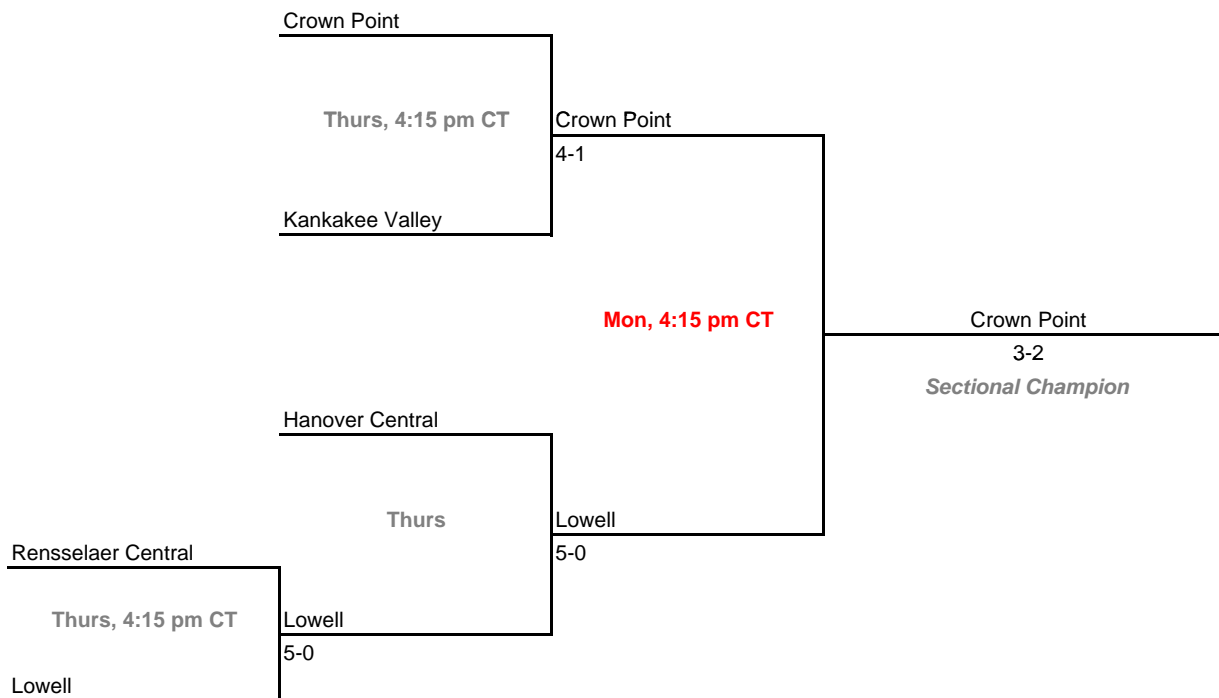

Sectional 8 -- Center Grove (5 teams)

2009-10 IHSAA Girls Tennis
36th Annual Team State Tournament Series

Sectionals

Dates: May 19-22, 2010

Sectional 9 -- Columbus East (5 teams)

Sectional 10 -- Connersville (4 teams)

2009-10 IHSAA Girls Tennis
36th Annual Team State Tournament Series

Sectionals

Dates: May 19-22, 2010

Sectional 11 -- Crawfordsville (5 teams)

Sectional 12 -- Crown Point (5 teams)

2009-10 IHSAA Girls Tennis
36th Annual Team State Tournament Series

Sectional 15 -- DeKalb (4 teams)

Prairie Heights

Sectional 16 -- Delta (4 teams)

Delta

2009-10 IHSAA Girls Tennis
36th Annual Team State Tournament Series

Sectionals

Dates: May 19-22, 2010

Sectional 17 -- East Chicago Central (4 teams)