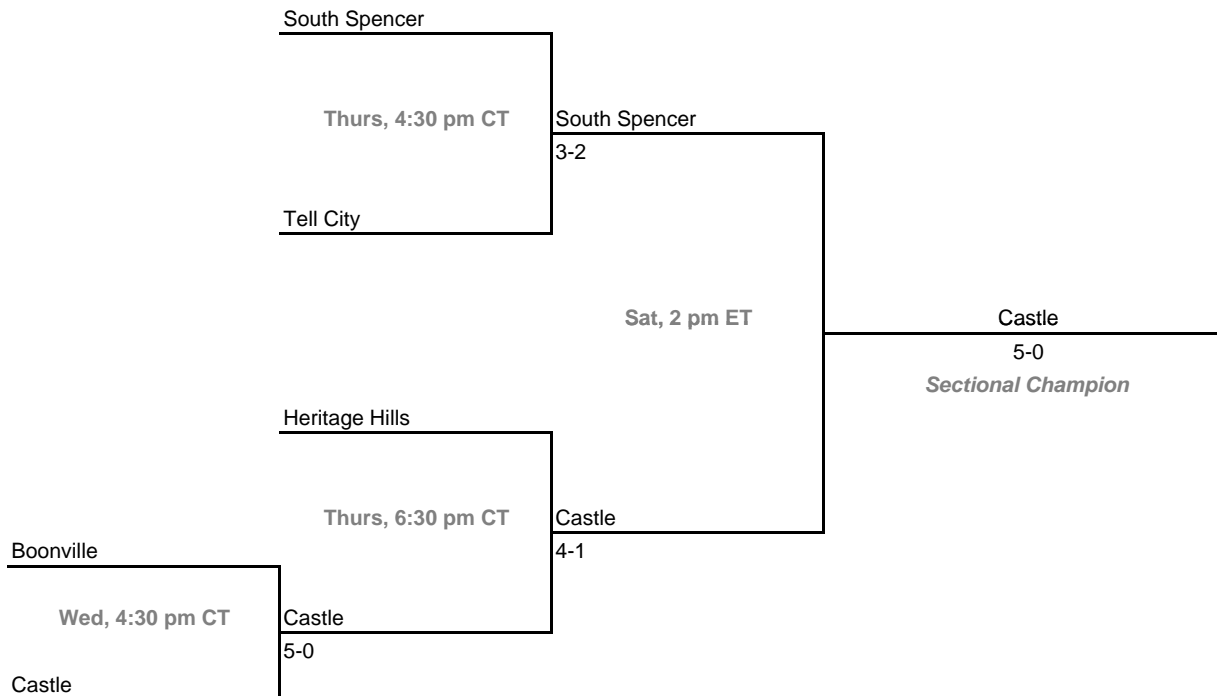

**2009-10 IHSAA Girls Tennis
36th Annual Team State Tournament Series**

Sectionals

Dates: May 19-22, 2010

Sectional 59 -- South Dearborn (6 teams)

Sectional 60 -- South Spencer (5 teams)

**2009-10 IHSAA Girls Tennis
36th Annual Team State Tournament Series**