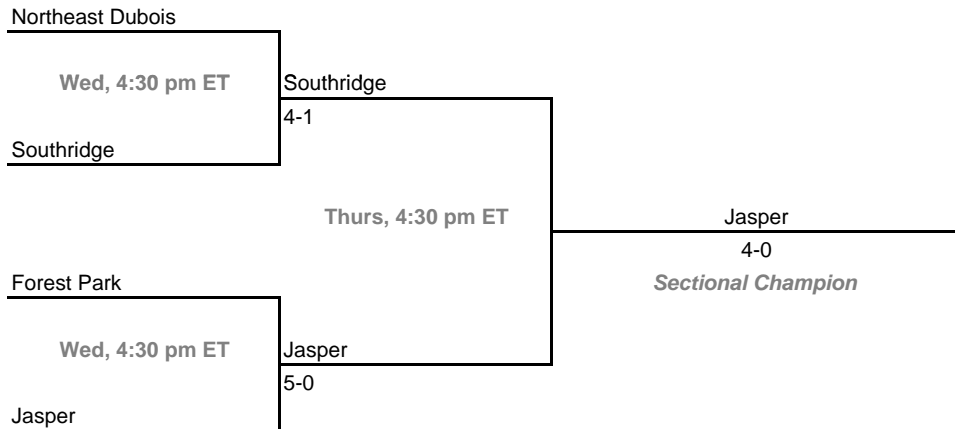

Sectional 28 -- Jasper (5 teams)