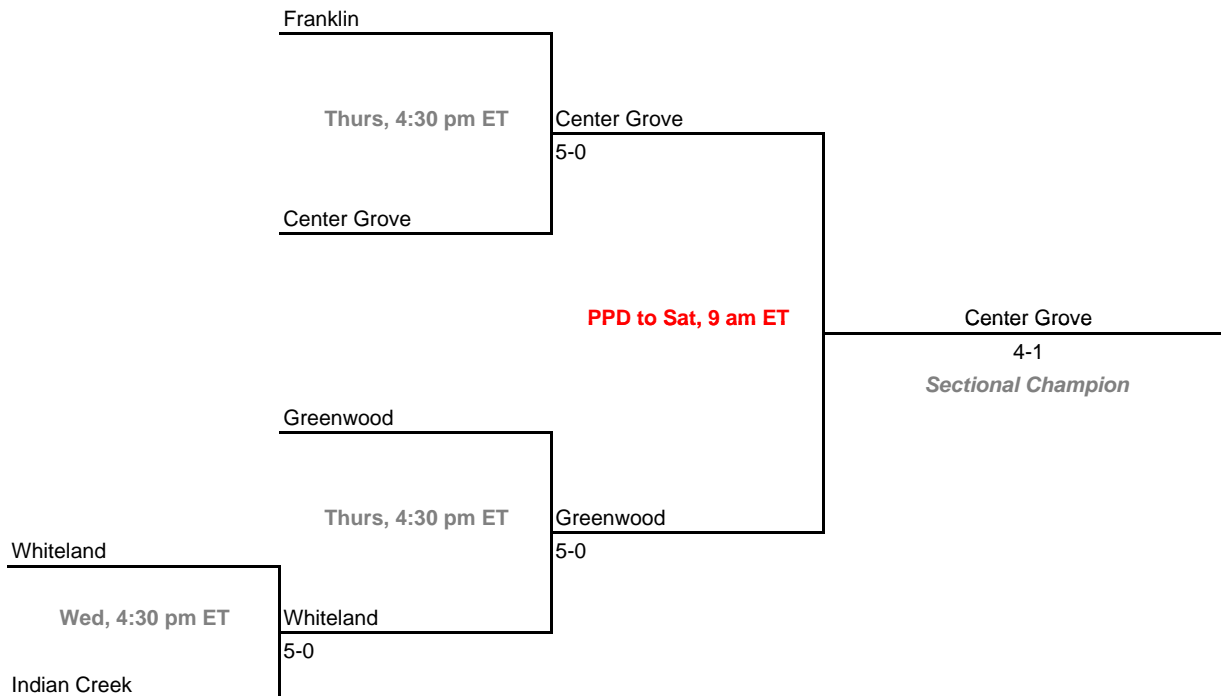

Sectionals

Dates: May 19-22, 2010

Sectional 3 -- Bloomington South (5 teams)

Sectional 4 -- Bremen (5 teams)

2009-10 IHSAA Girls Tennis
36th Annual Team State Tournament Series

Sectionals

Dates: May 19-22, 2010

Sectional 5 -- Brownsburg (5 teams)

Sectional 6 -- Carmel (6 teams)

2009-10 IHSAA Girls Tennis
36th Annual Team State Tournament Series

Sectionals

Dates: May 19-22, 2010

Sectional 7 -- Carroll (Fort Wayne) (6 teams)

Sectional 8 -- Center Grove (5 teams)

2009-10 IHSAA Girls Tennis
36th Annual Team State Tournament Series

Sectionals

Dates: May 19-22, 2010

Sectional 9 -- Columbus East (5 teams)

Sectional 10 -- Connersville (4 teams)