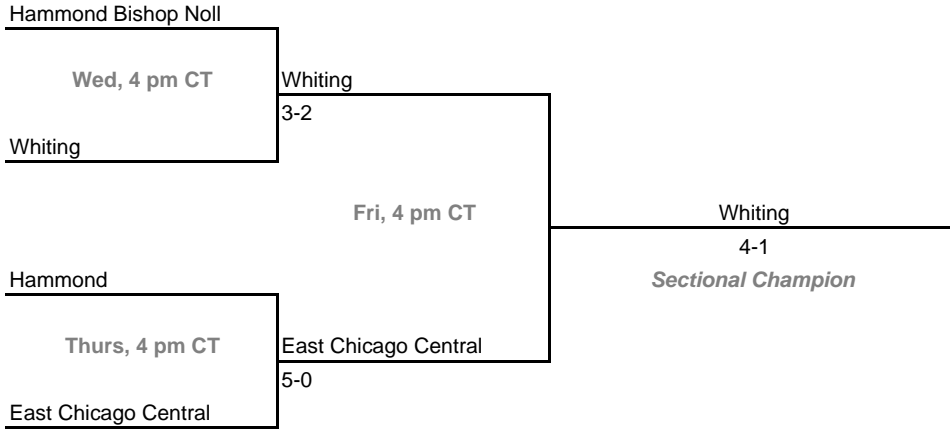

Sectional 15 -- DeKalb (4 teams)

Prairie Heights

Sectional 16 -- Delta (4 teams)

Delta

2009-10 IHSAA Girls Tennis
36th Annual Team State Tournament Series

Sectionals

Dates: May 19-22, 2010

Sectional 17 -- East Chicago Central (4 teams)