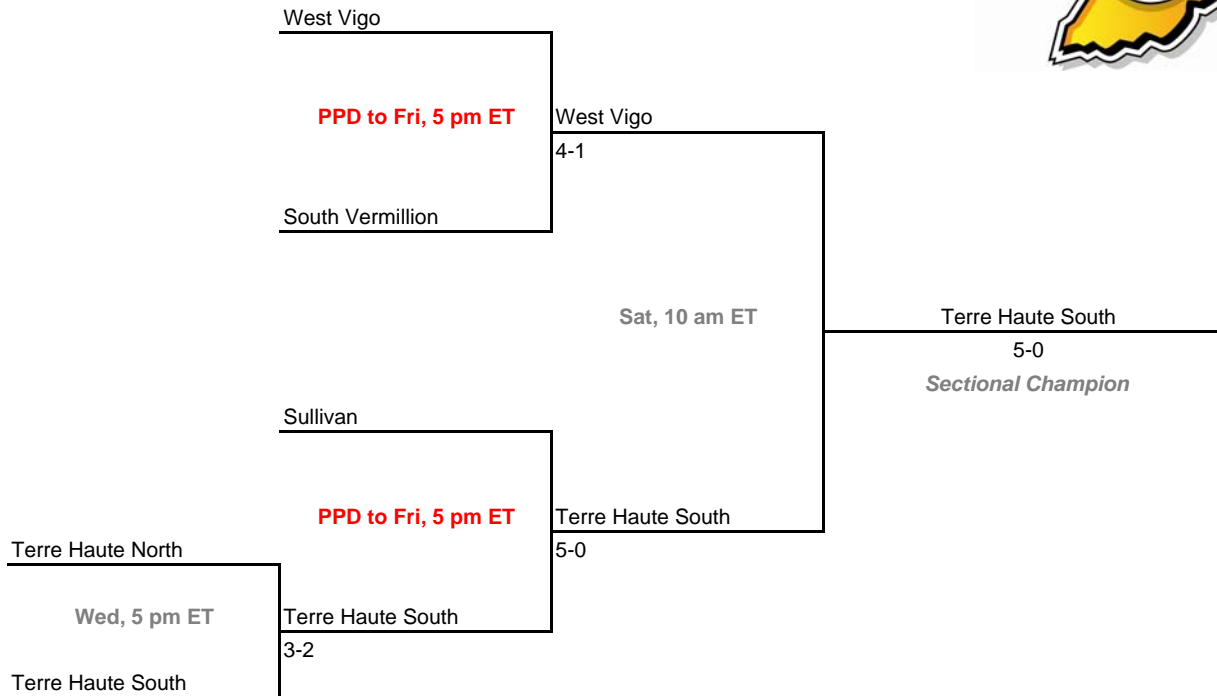

Sectional 61 -- Terre Haute South (5 teams)