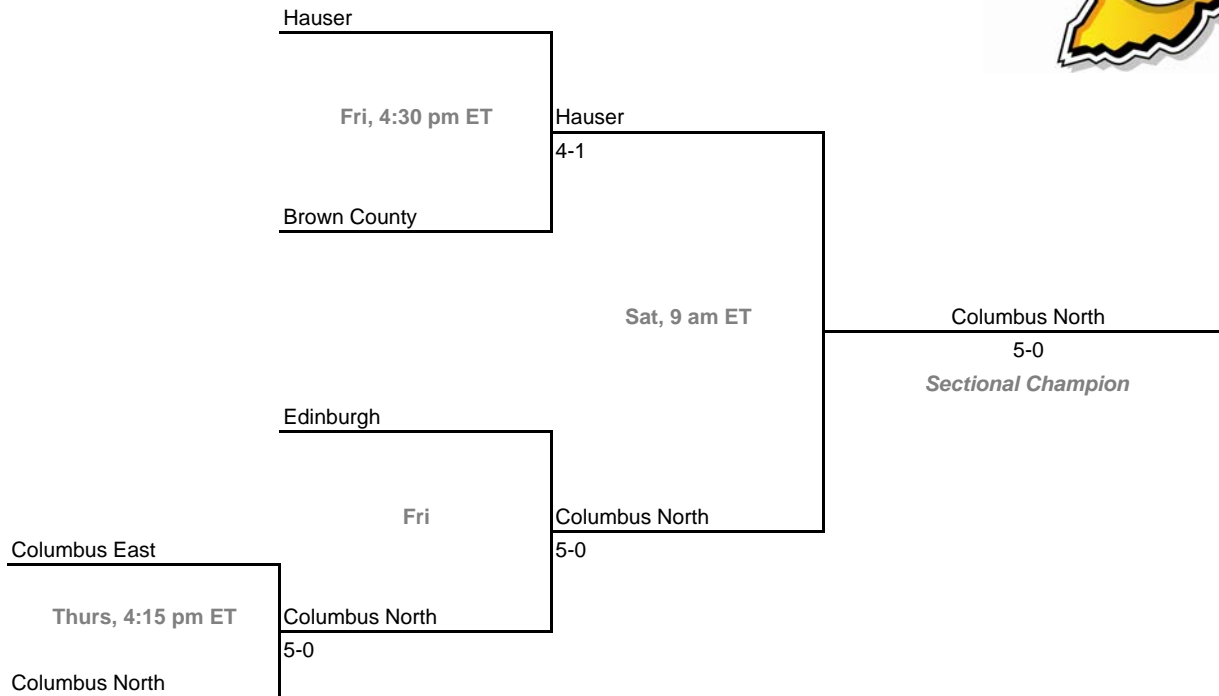

Sectional 8 -- Center Grove (5 teams)

2009-10 IHSAA Girls Tennis
36th Annual Team State Tournament Series

Sectionals

Dates: May 19-22, 2010

Sectional 9 -- Columbus East (5 teams)

Sectional 10 -- Connersville (4 teams)

2009-10 IHSAA Girls Tennis
36th Annual Team State Tournament Series

Sectionals

Dates: May 19-22, 2010

Sectional 11 -- Crawfordsville (5 teams)

Sectional 12 -- Crown Point (5 teams)

2009-10 IHSAA Girls Tennis
36th Annual Team State Tournament Series