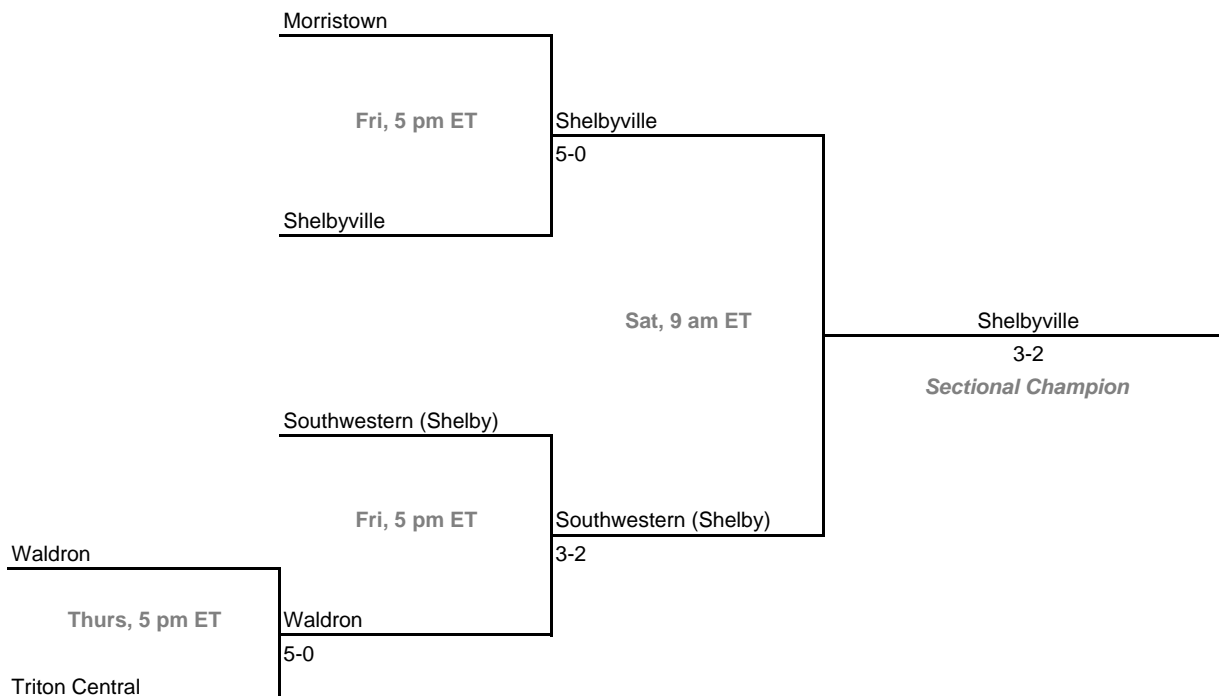

Sectional 56 -- Shelbyville (5 teams)