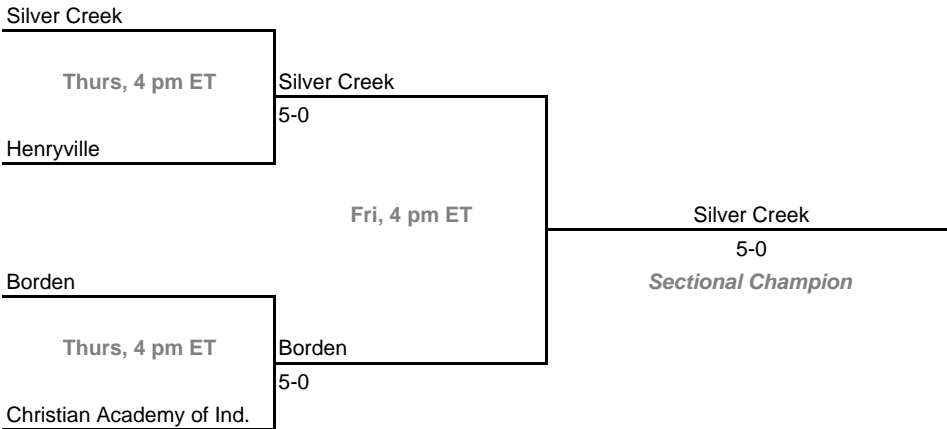

Sectional 56 -- Shelbyville (5 teams)

2009-10 IHSAA Girls Tennis
36th Annual Team State Tournament Series

Sectionals

Dates: May 19-22, 2010

Sectional 57 -- Silver Creek (4 teams)

Sectional 58 -- South Bend St. Joseph's (4 teams)