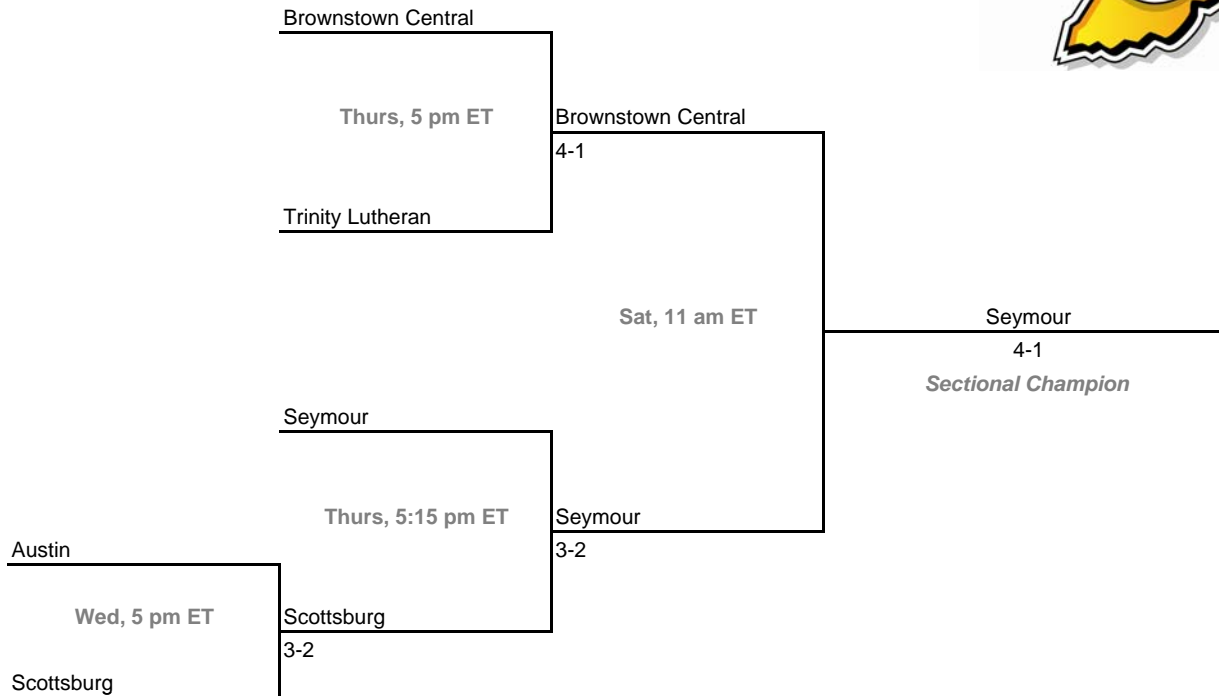

Sectionals

Dates: May 19-22, 2010

Sectional 53 -- Portage (4 teams)

Sectional 54 -- Richmond (6 teams)

2009-10 IHSAA Girls Tennis
36th Annual Team State Tournament Series

Sectionals

Dates: May 19-22, 2010

Sectional 55 -- Seymour (5 teams)