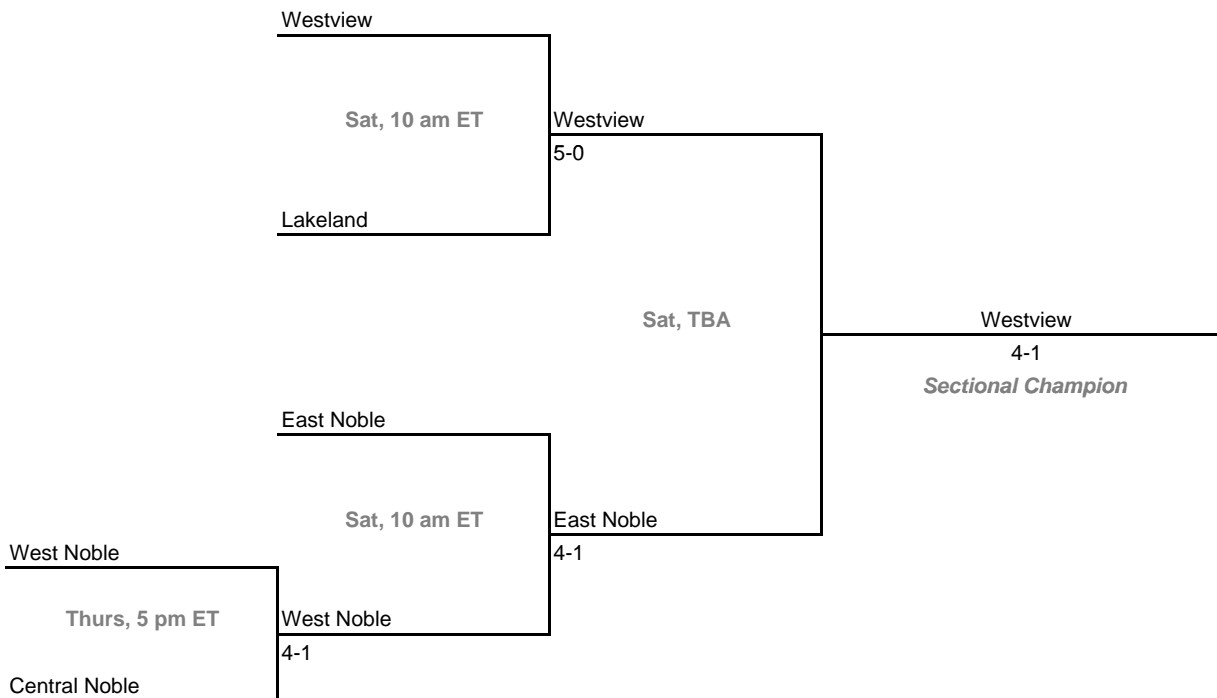

Sectional 18 -- East Noble (5 teams)