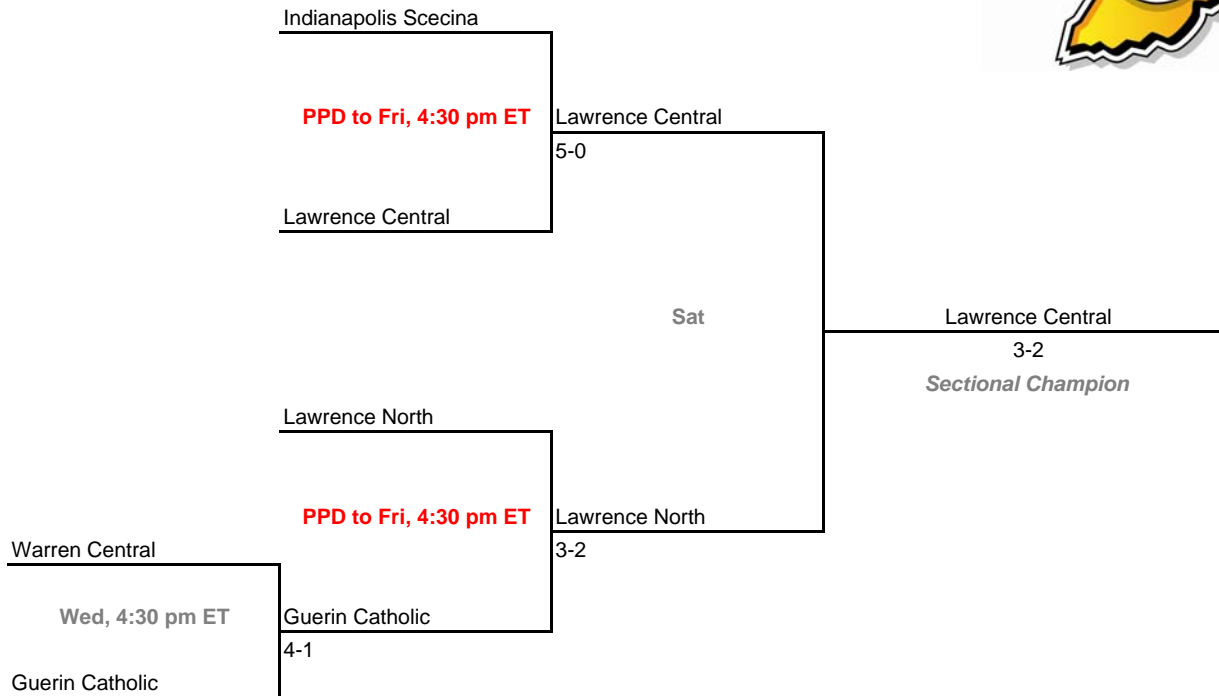

2009-10 IHSAA Girls Tennis
36th Annual Team State Tournament Series

Sectionals

Dates: May 19-22, 2010

Sectional 31 -- Lake Station Edison (3 teams)

Lake Station Edison

Sectional 32 -- LaPorte (4 teams)

New Prairie

2009-10 IHSAA Girls Tennis
36th Annual Team State Tournament Series

Sectionals

Dates: May 19-22, 2010

Sectional 33 -- Lawrence North (5 teams)

Sectional 34 -- Lebanon (5 teams)

2009-10 IHSAA Girls Tennis
36th Annual Team State Tournament Series