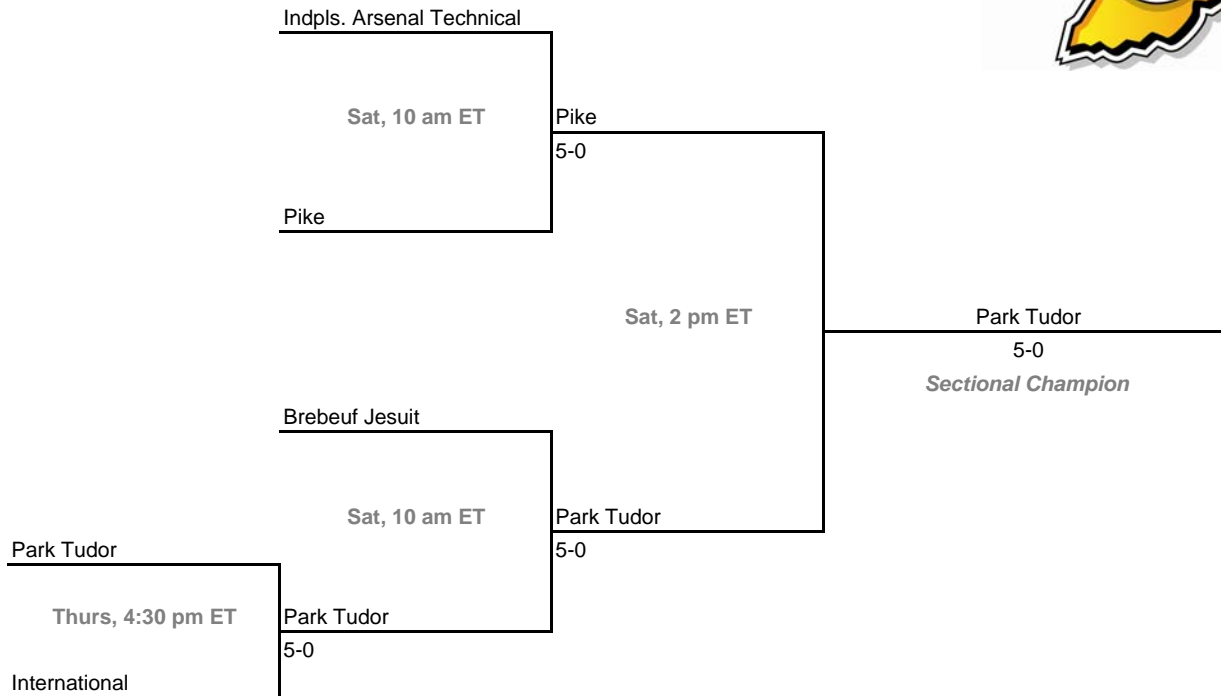

Sectional 51 -- Pike (5 teams)