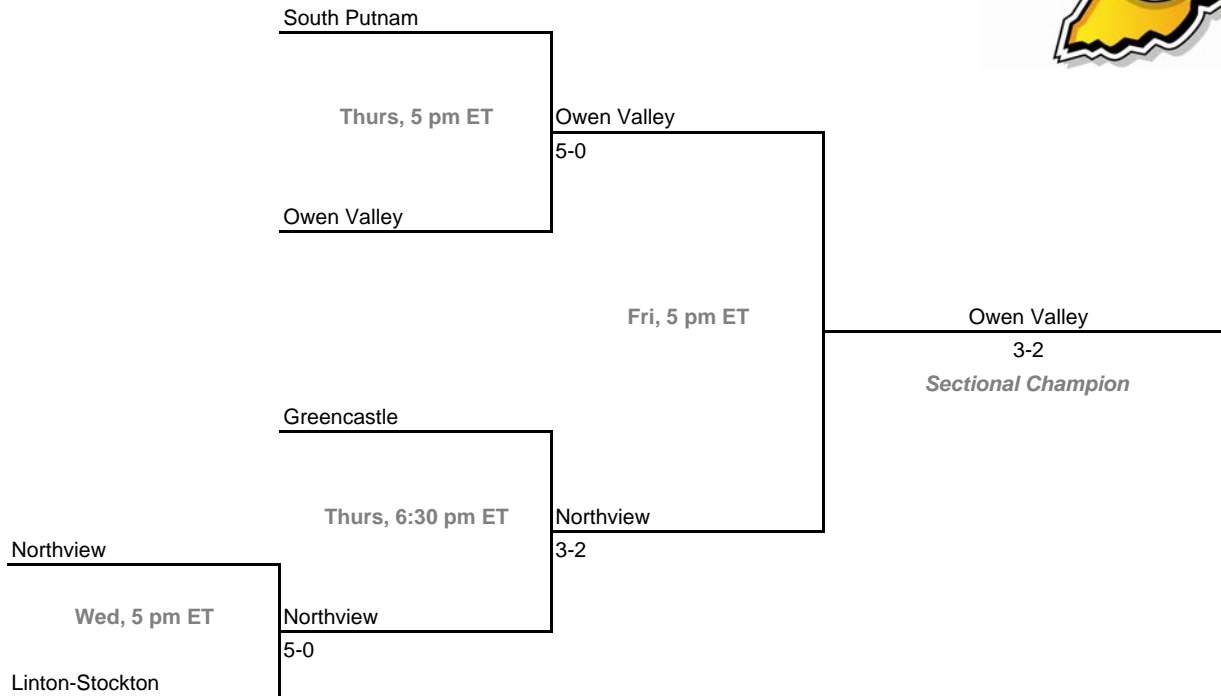

Sectional 47 -- Northview (5 teams)