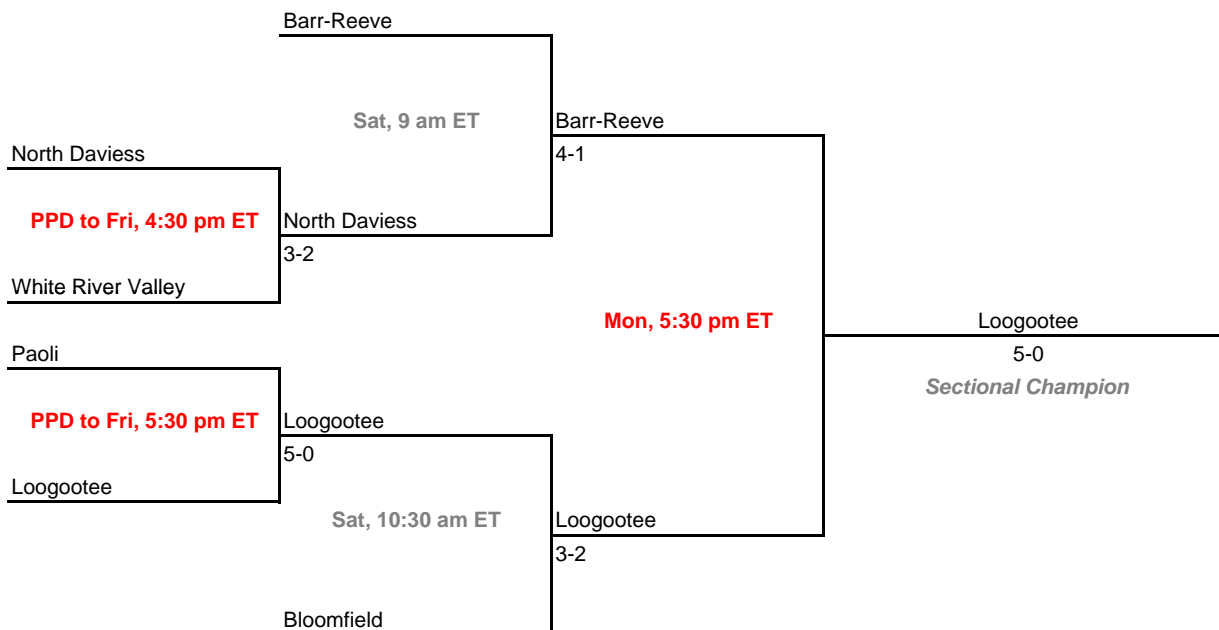

Sectionals

Dates: May 19-22, 2010

Sectional 35 -- Logansport (5 teams)

Sectional 36 -- Loogootee (6 teams)

2009-10 IHSAA Girls Tennis
36th Annual Team State Tournament Series

Sectionals

Dates: May 19-22, 2010