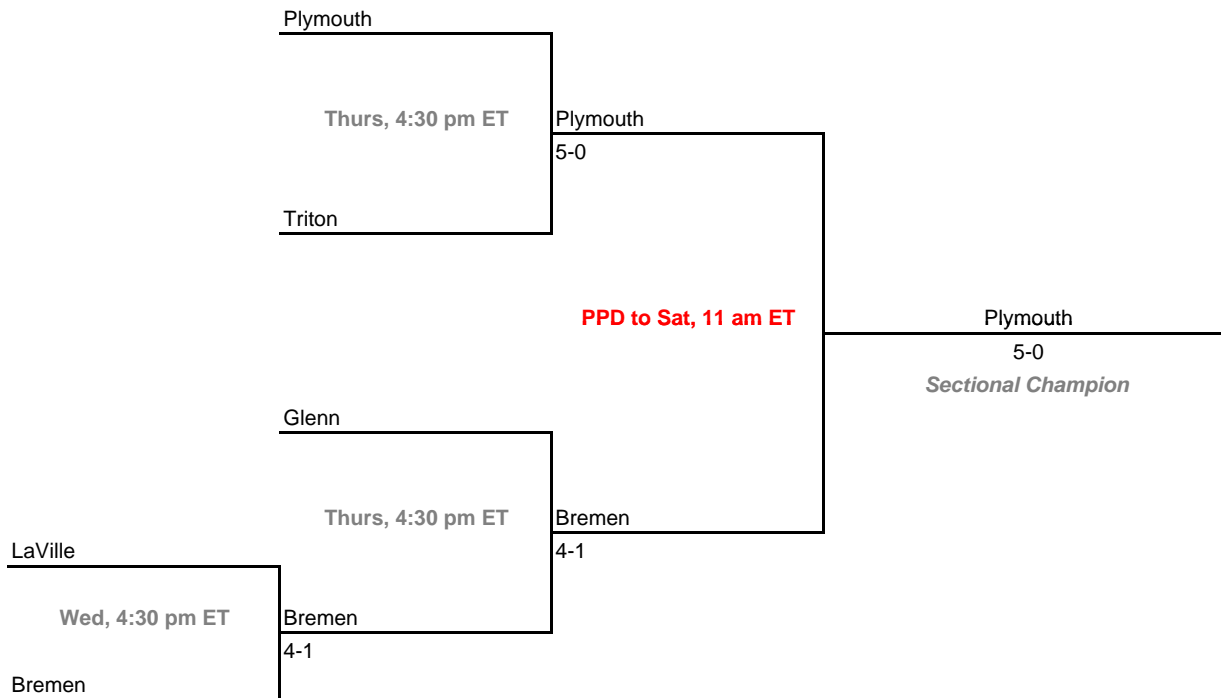

2009-10 IHSAA Girls Tennis
36th Annual Team State Tournament Series

Sectionals

Dates: May 19-22, 2010

Sectional 1 -- Anderson Highland (4 teams)

Sectional 2 -- Ben Davis (5 teams)

2009-10 IHSAA Girls Tennis
36th Annual Team State Tournament Series

Sectionals

Dates: May 19-22, 2010

Sectional 3 -- Bloomington South (5 teams)

Sectional 4 -- Bremen (5 teams)

2009-10 IHSAA Girls Tennis
36th Annual Team State Tournament Series

Sectionals

Dates: May 19-22, 2010

Sectional 5 -- Brownsburg (5 teams)

Sectional 6 -- Carmel (6 teams)

2009-10 IHSAA Girls Tennis
36th Annual Team State Tournament Series

Sectionals

Dates: May 19-22, 2010

Sectional 7 -- Carroll (Fort Wayne) (6 teams)

Sectional 8 -- Center Grove (5 teams)

2009-10 IHSAA Girls Tennis
36th Annual Team State Tournament Series

Sectionals

Dates: May 19-22, 2010

Sectional 9 -- Columbus East (5 teams)

Sectional 10 -- Connersville (4 teams)