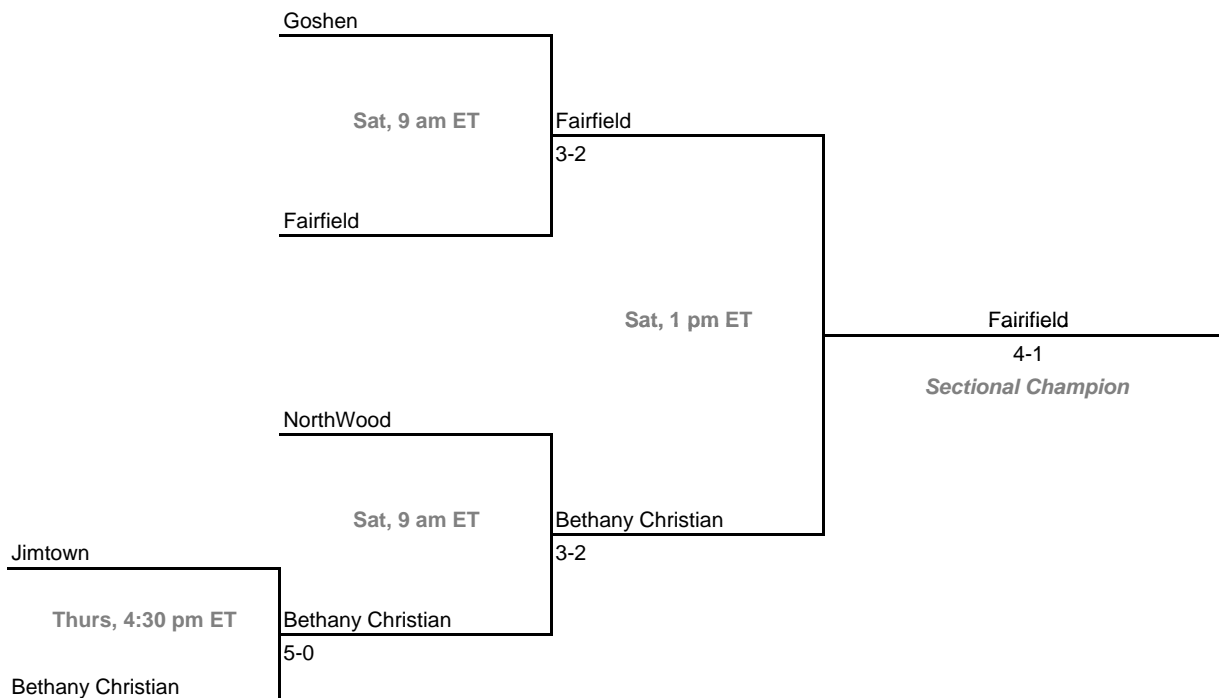

Sectionals

Dates: May 19-22, 2010

Sectional 23 -- Franklin Central (5 teams)

Sectional 24 -- Goshen (5 teams)

2009-10 IHSAA Girls Tennis
36th Annual Team State Tournament Series

Sectionals

Dates: May 19-22, 2010