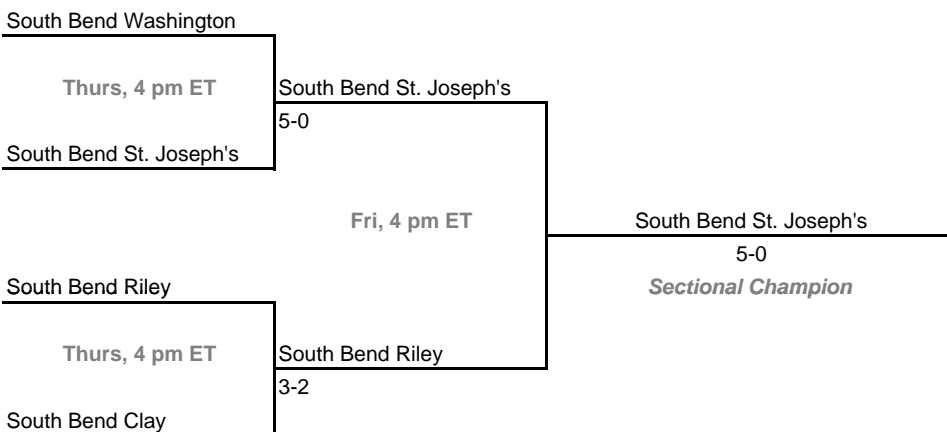

Sectional 56 -- Shelbyville (5 teams)

2009-10 IHSAA Girls Tennis
36th Annual Team State Tournament Series

Sectionals

Dates: May 19-22, 2010

Sectional 57 -- Silver Creek (4 teams)

Sectional 58 -- South Bend St. Joseph's (4 teams)