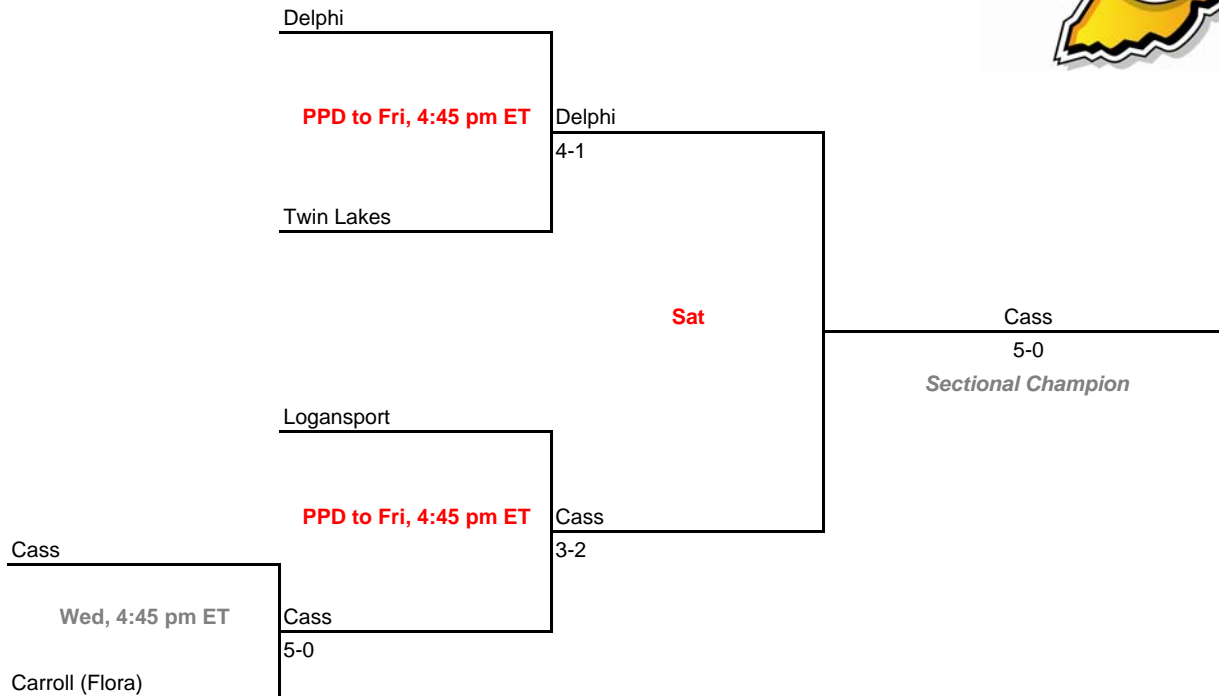

Sectional 35 -- Logansport (5 teams)