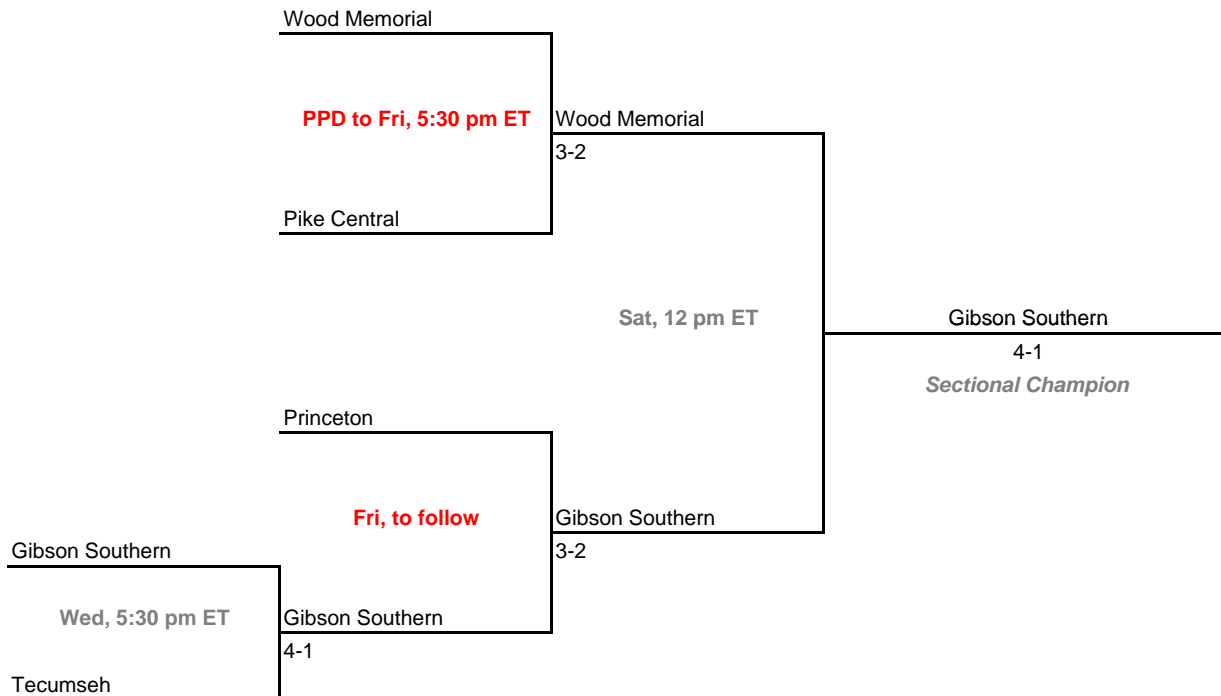

2009-10 IHSAA Girls Tennis
36th Annual Team State Tournament Series

Sectionals

Dates: May 19-22, 2010

Sectional 51 -- Pike (5 teams)

Sectional 52 -- Pike Central (5 teams)

2009-10 IHSAA Girls Tennis
36th Annual Team State Tournament Series