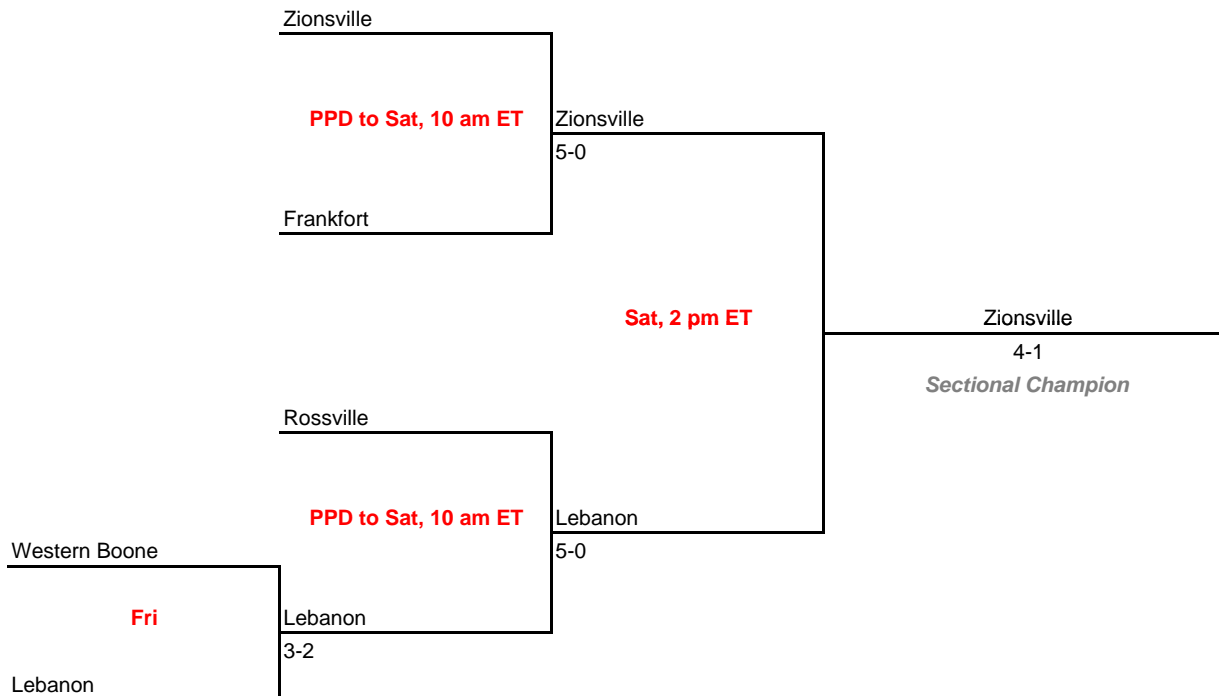

2009-10 IHSAA Girls Tennis
36th Annual Team State Tournament Series

Sectionals

Dates: May 19-22, 2010

Sectional 33 -- Lawrence North (5 teams)

Sectional 34 -- Lebanon (5 teams)

2009-10 IHSAA Girls Tennis
36th Annual Team State Tournament Series