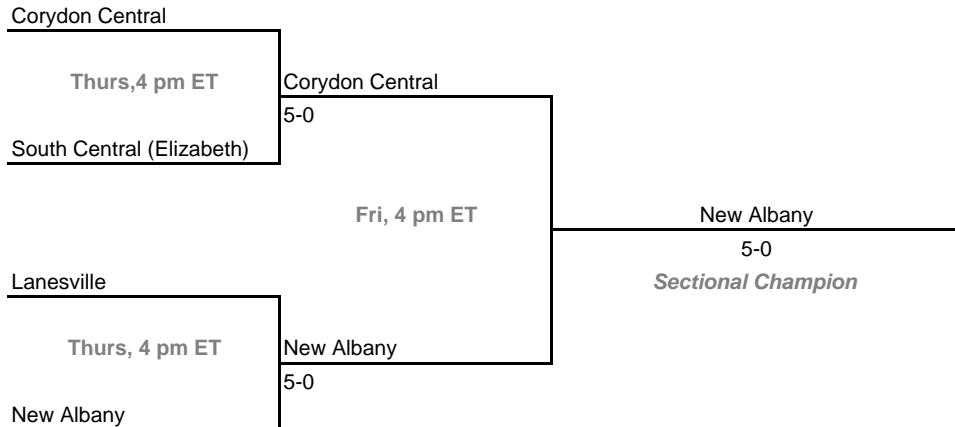

Sectional 43 -- New Albany (4 teams)