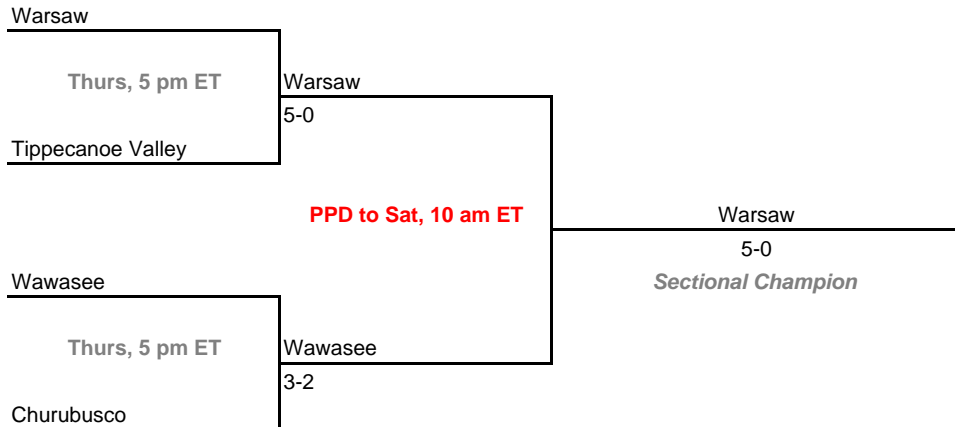

Sectional 63 -- Warsaw (4 teams)

Sectional 64 -- West Lafayette (5 teams)