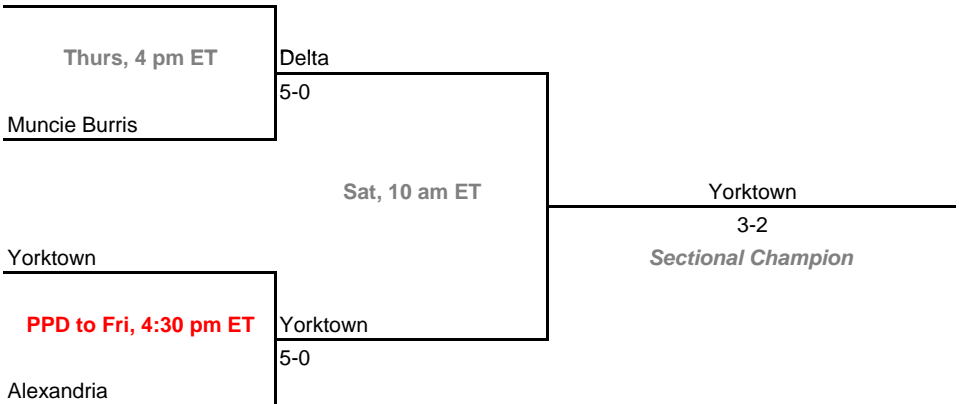

Sectionals

Dates: May 19-22, 2010

Sectional 13 -- Culver Academies (4 teams)

Sectional 14 -- Decatur Central (5 teams)

2009-10 IHSAA Girls Tennis
36th Annual Team State Tournament Series

Sectionals

Dates: May 19-22, 2010

Sectional 15 -- DeKalb (4 teams)

Prairie Heights

Sectional 16 -- Delta (4 teams)

Delta

2009-10 IHSAA Girls Tennis
36th Annual Team State Tournament Series

Sectionals

Dates: May 19-22, 2010

Sectional 17 -- East Chicago Central (4 teams)