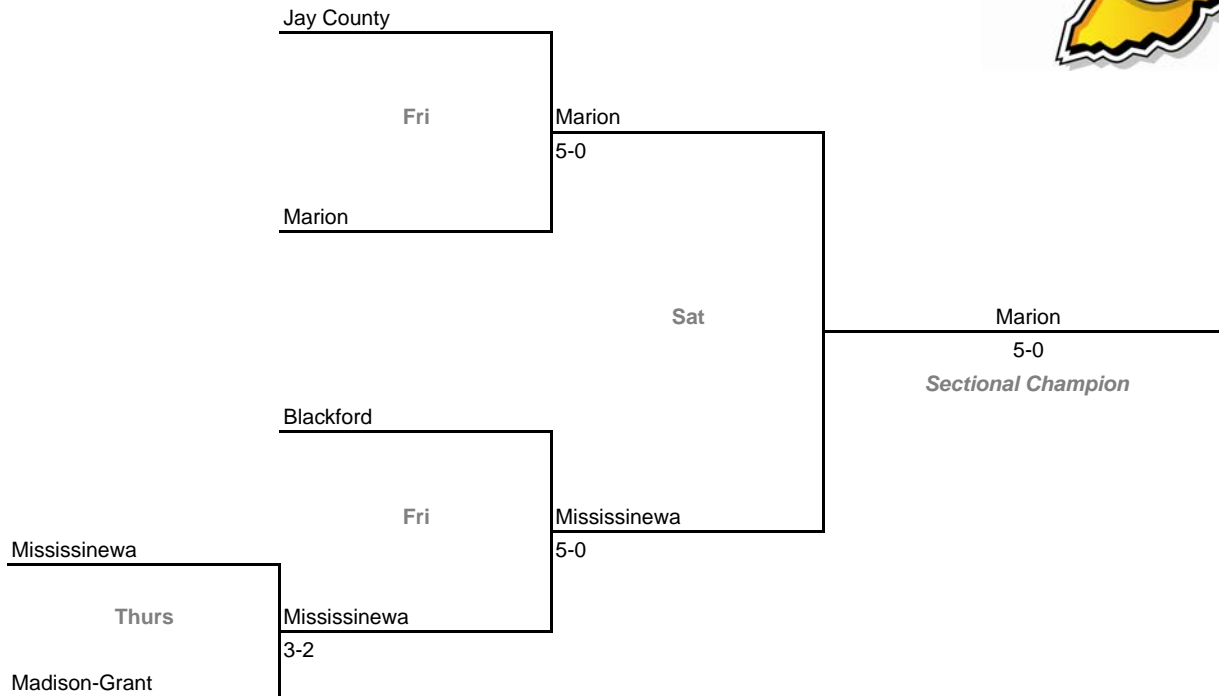

Sectional 37 -- Marion (5 teams)