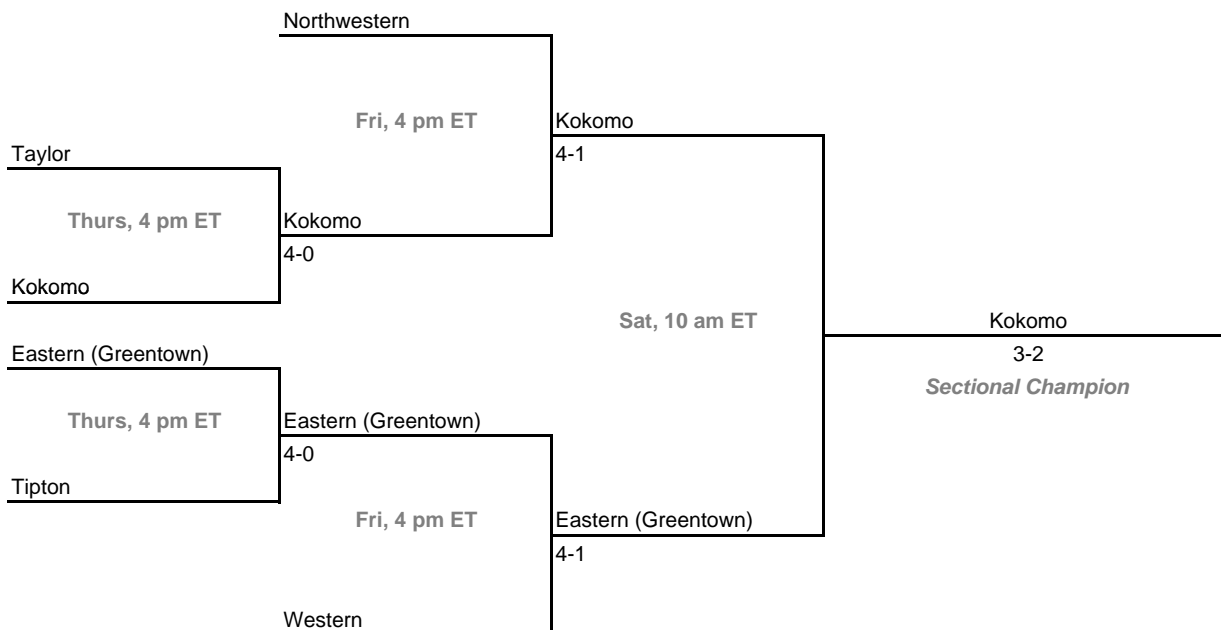

Sectional 28 -- Jasper (5 teams)

2009-10 IHSAA Girls Tennis
36th Annual Team State Tournament Series

Sectionals

Dates: May 19-22, 2010

Sectional 29 -- Jeffersonville (5 teams)

Sectional 30 -- Kokomo (6 teams)