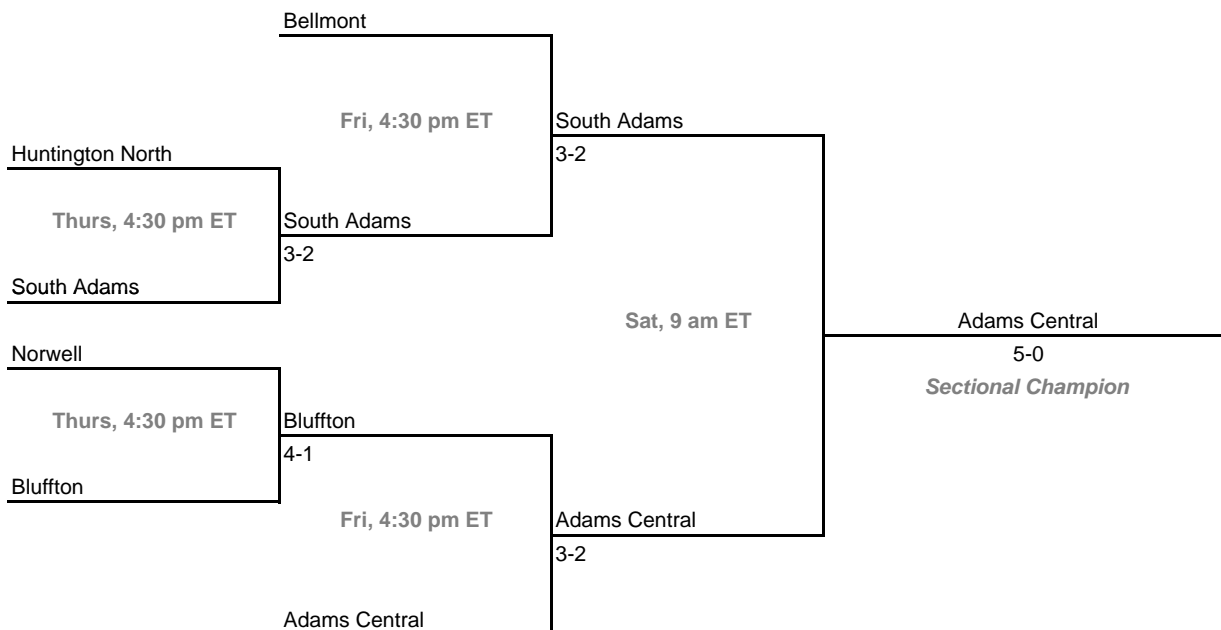

Sectional 48 -- Norwell (6 teams)