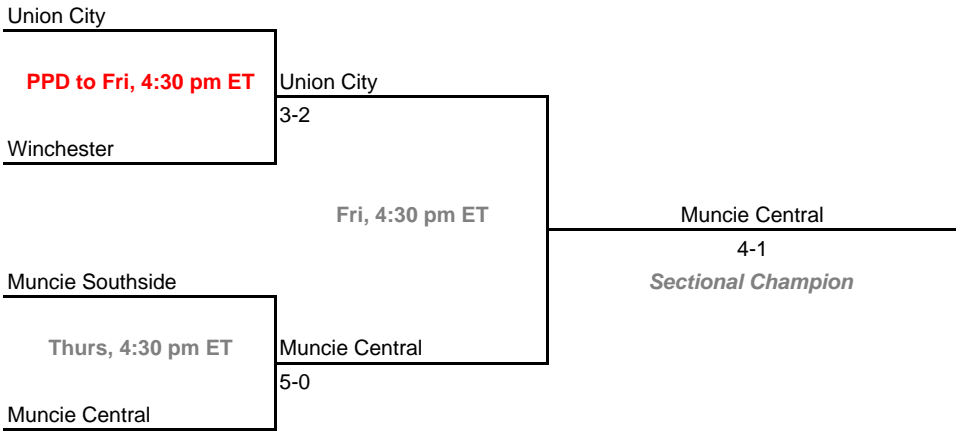

Sectional 40 -- Mount Vernon (Fortville) (6 teams)

2009-10 IHSAA Girls Tennis
36th Annual Team State Tournament Series

Sectionals

Dates: May 19-22, 2010

Sectional 41 -- Muncie Central (4 teams)

Sectional 42 -- Munster (4 teams)