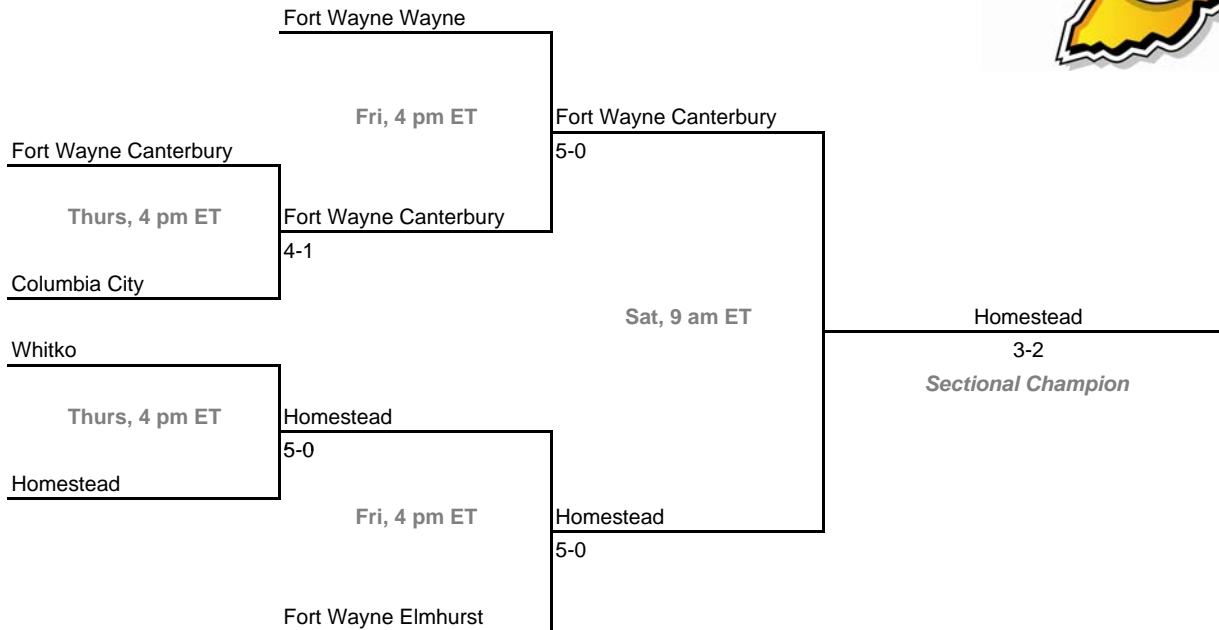

Sectionals

Dates: May 19-22, 2010

Sectional 23 -- Franklin Central (5 teams)

Sectional 24 -- Goshen (5 teams)

2009-10 IHSAA Girls Tennis
36th Annual Team State Tournament Series

Sectionals

Dates: May 19-22, 2010

Sectional 25 -- Greensburg (5 teams)

Sectional 26 -- Highland (4 teams)

2009-10 IHSAA Girls Tennis
36th Annual Team State Tournament Series

Sectionals

Dates: May 19-22, 2010

Sectional 27 -- Homestead (6 teams)

Sectional 28 -- Jasper (5 teams)

2009-10 IHSAA Girls Tennis
36th Annual Team State Tournament Series

Sectionals

Dates: May 19-22, 2010

Sectional 29 -- Jeffersonville (5 teams)

Sectional 30 -- Kokomo (6 teams)