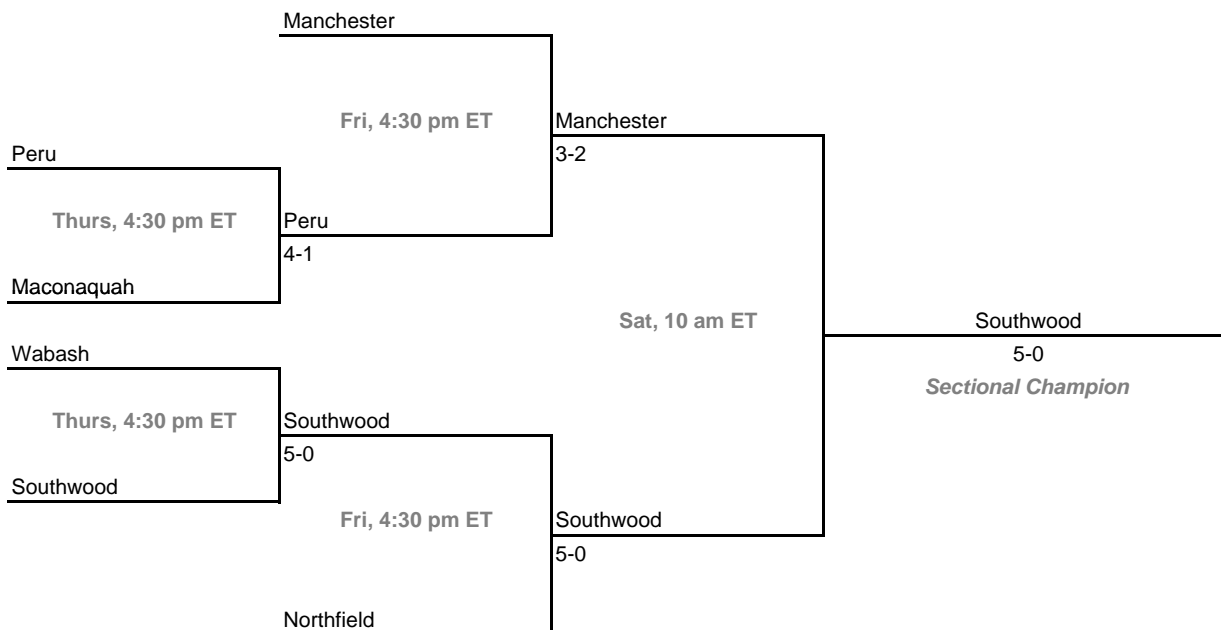

Sectional 47 -- Northview (5 teams)

Sectional 48 -- Norwell (6 teams)

2009-10 IHSAA Girls Tennis
36th Annual Team State Tournament Series

Sectionals

Dates: May 19-22, 2010

Sectional 49 -- Penn (4 teams)

Sectional 50 -- Peru (6 teams)