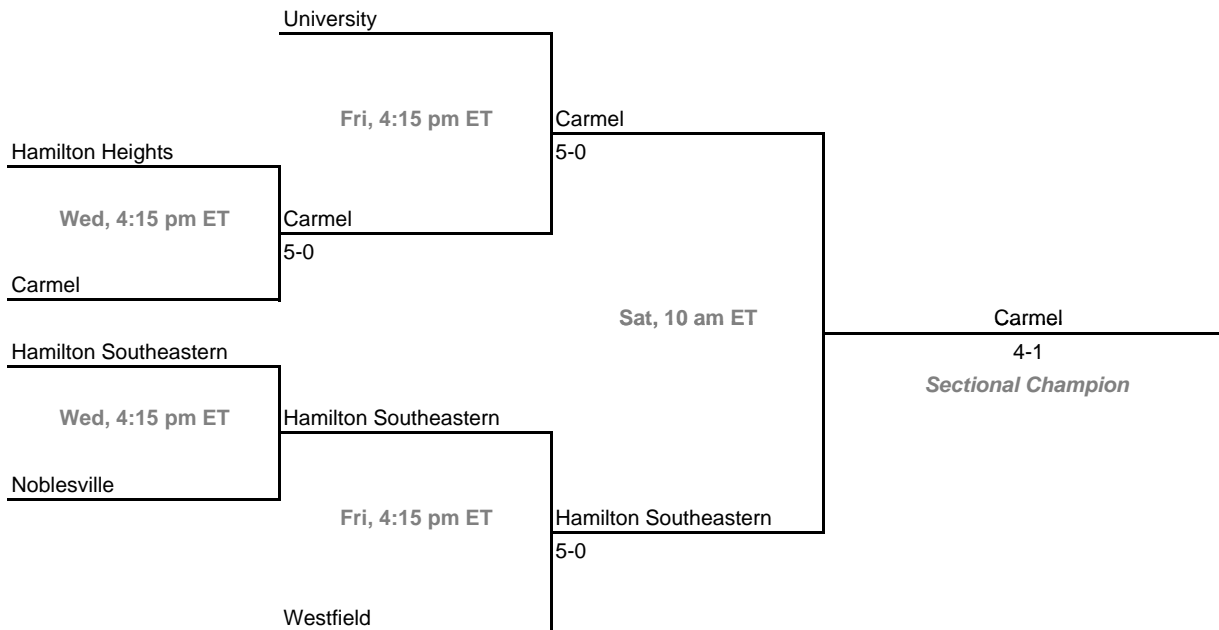

2009-10 IHSAA Girls Tennis
36th Annual Team State Tournament Series

Sectionals

Dates: May 19-22, 2010

Sectional 1 -- Anderson Highland (4 teams)

Sectional 2 -- Ben Davis (5 teams)

2009-10 IHSAA Girls Tennis
36th Annual Team State Tournament Series

Sectionals

Dates: May 19-22, 2010

Sectional 3 -- Bloomington South (5 teams)

Sectional 4 -- Bremen (5 teams)

2009-10 IHSAA Girls Tennis
36th Annual Team State Tournament Series

Sectionals

Dates: May 19-22, 2010

Sectional 5 -- Brownsburg (5 teams)

Sectional 6 -- Carmel (6 teams)

2009-10 IHSAA Girls Tennis
36th Annual Team State Tournament Series

Sectionals

Dates: May 19-22, 2010

Sectional 7 -- Carroll (Fort Wayne) (6 teams)

Sectional 8 -- Center Grove (5 teams)

2009-10 IHSAA Girls Tennis
36th Annual Team State Tournament Series

Sectionals

Dates: May 19-22, 2010

Sectional 9 -- Columbus East (5 teams)

Sectional 10 -- Connersville (4 teams)