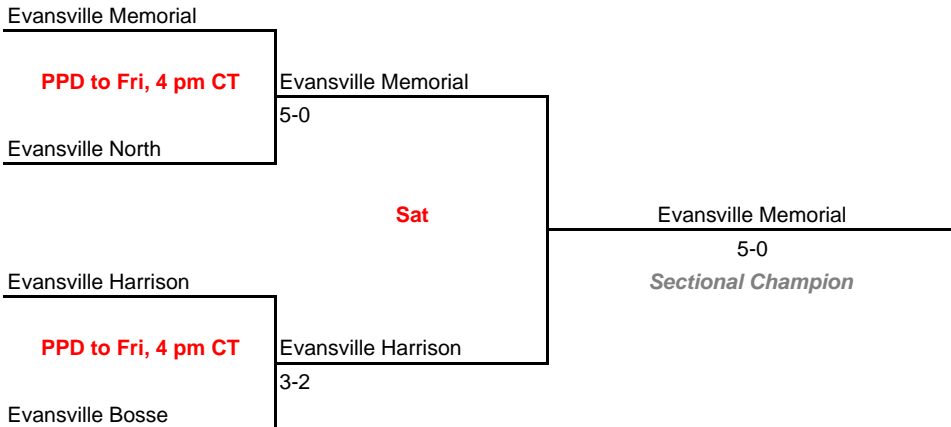

Sectional 15 -- DeKalb (4 teams)

Prairie Heights

Sectional 16 -- Delta (4 teams)

Delta

2009-10 IHSAA Girls Tennis
36th Annual Team State Tournament Series

Sectionals

Dates: May 19-22, 2010

Sectional 17 -- East Chicago Central (4 teams)

Sectional 18 -- East Noble (5 teams)

2009-10 IHSAA Girls Tennis
36th Annual Team State Tournament Series

Sectionals

Dates: May 19-22, 2010

Sectional 19 -- Evansville Harrison (4 teams)

Sectional 20 -- Floyd Central (5 teams)