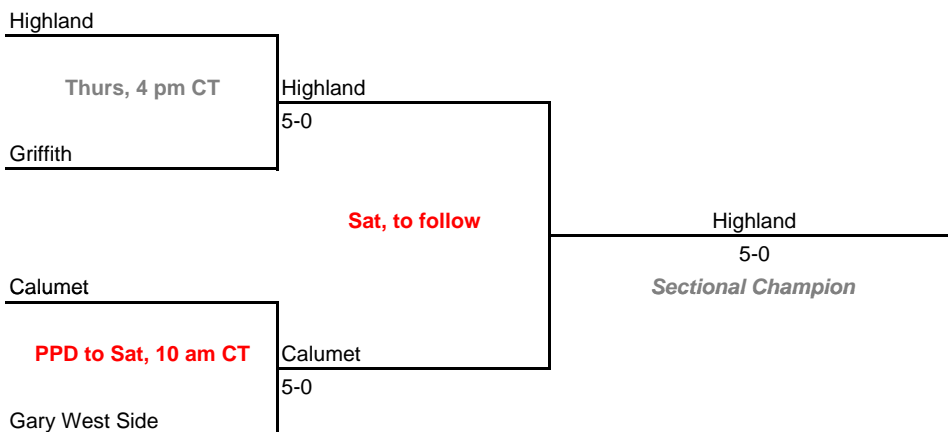

Sectional 26 -- Highland (4 teams)