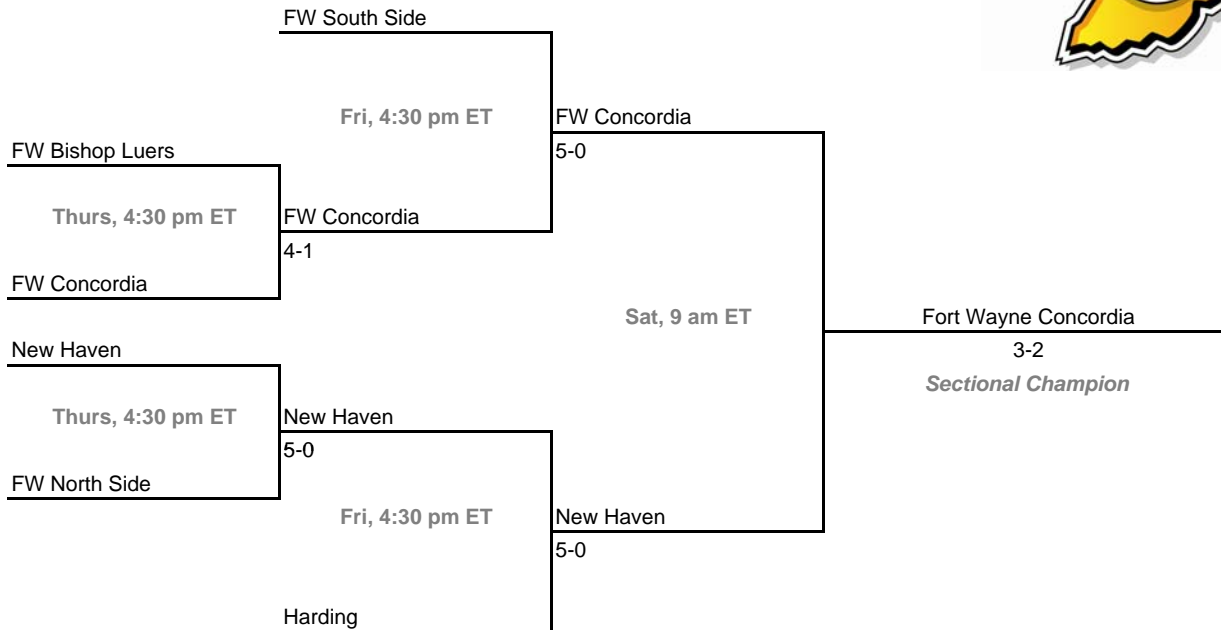

Sectional 21 -- Fort Wayne Concordia Lutheran (6 teams)