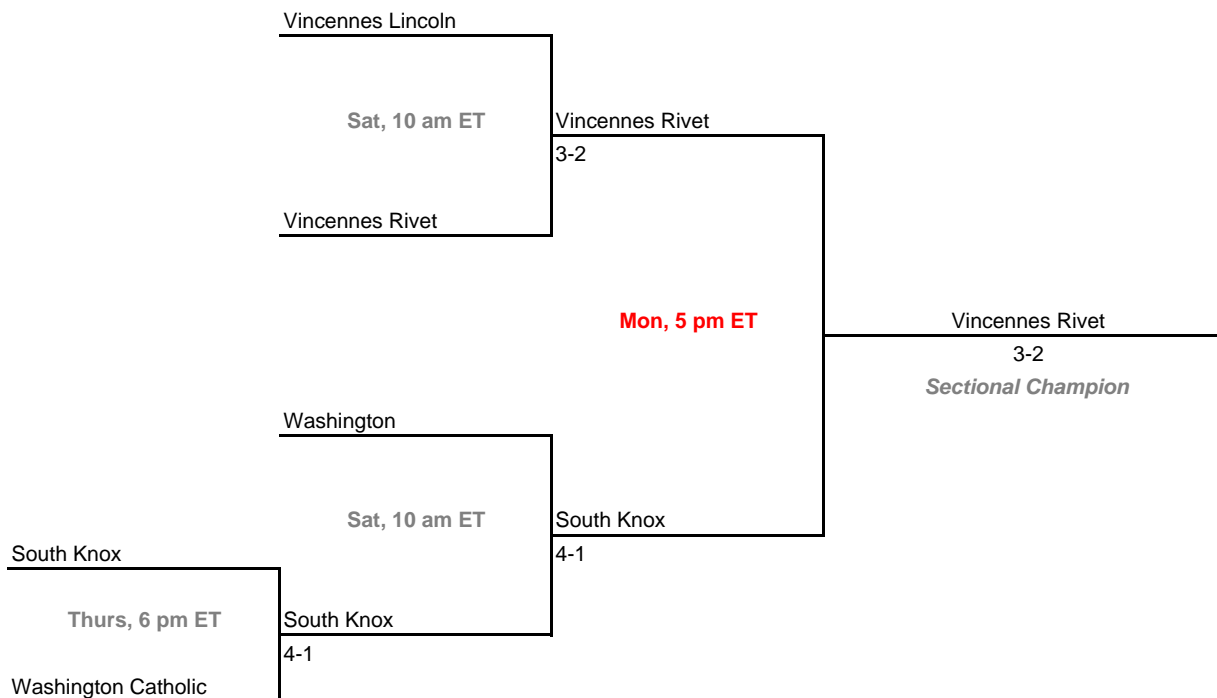

Sectional 62 -- Vincennes Lincoln (5 teams)