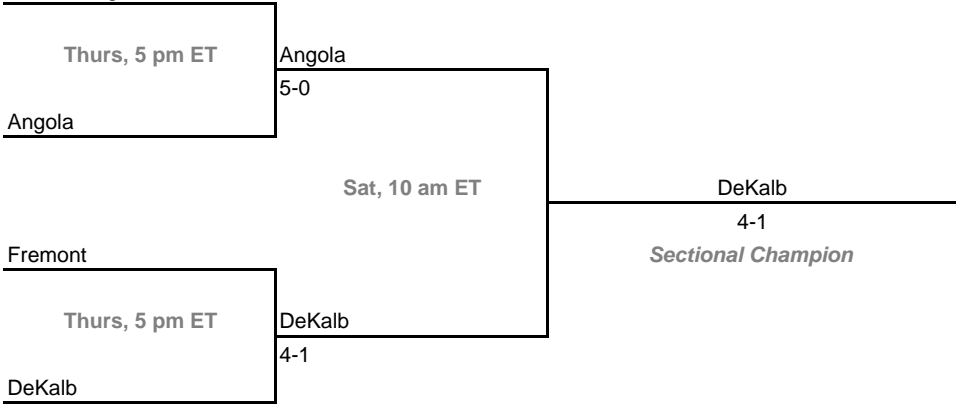

Sectional 15 -- DeKalb (4 teams)

Prairie Heights

Sectional 16 -- Delta (4 teams)

Delta

2009-10 IHSAA Girls Tennis
36th Annual Team State Tournament Series

Sectionals

Dates: May 19-22, 2010

Sectional 17 -- East Chicago Central (4 teams)