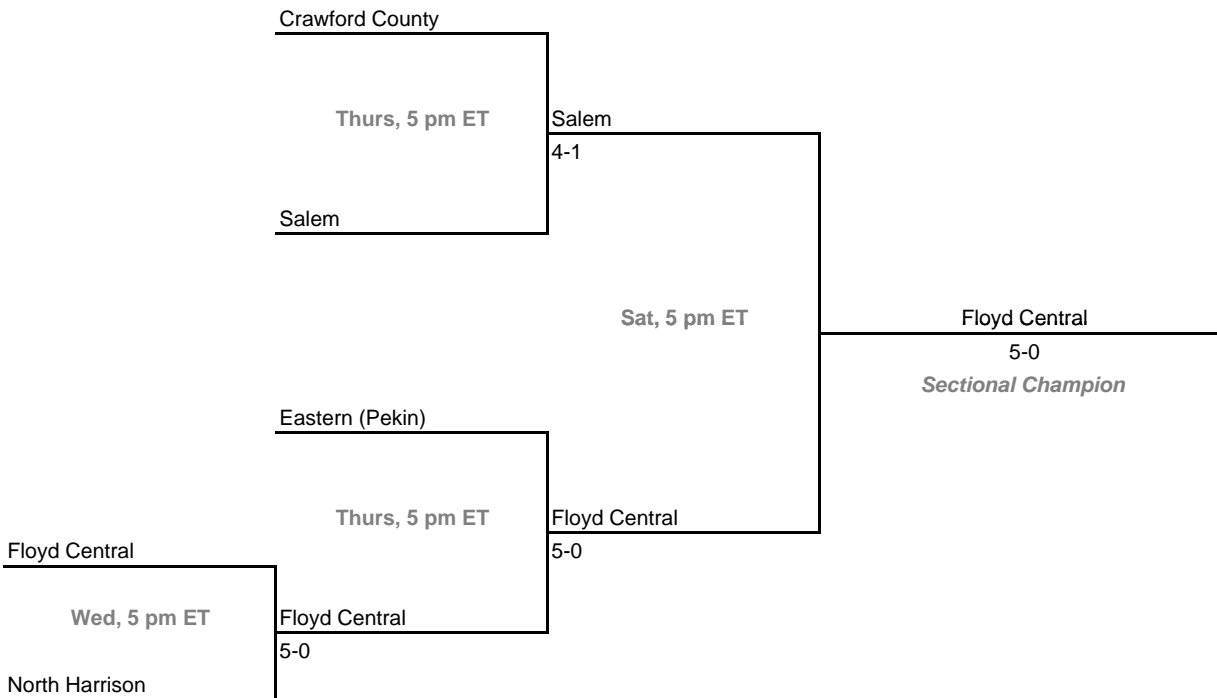

Sectional 15 -- DeKalb (4 teams)

Prairie Heights

Sectional 16 -- Delta (4 teams)

Delta

2009-10 IHSAA Girls Tennis
36th Annual Team State Tournament Series

Sectionals

Dates: May 19-22, 2010

Sectional 17 -- East Chicago Central (4 teams)

Sectional 18 -- East Noble (5 teams)

2009-10 IHSAA Girls Tennis
36th Annual Team State Tournament Series

Sectionals

Dates: May 19-22, 2010

Sectional 19 -- Evansville Harrison (4 teams)

Sectional 20 -- Floyd Central (5 teams)