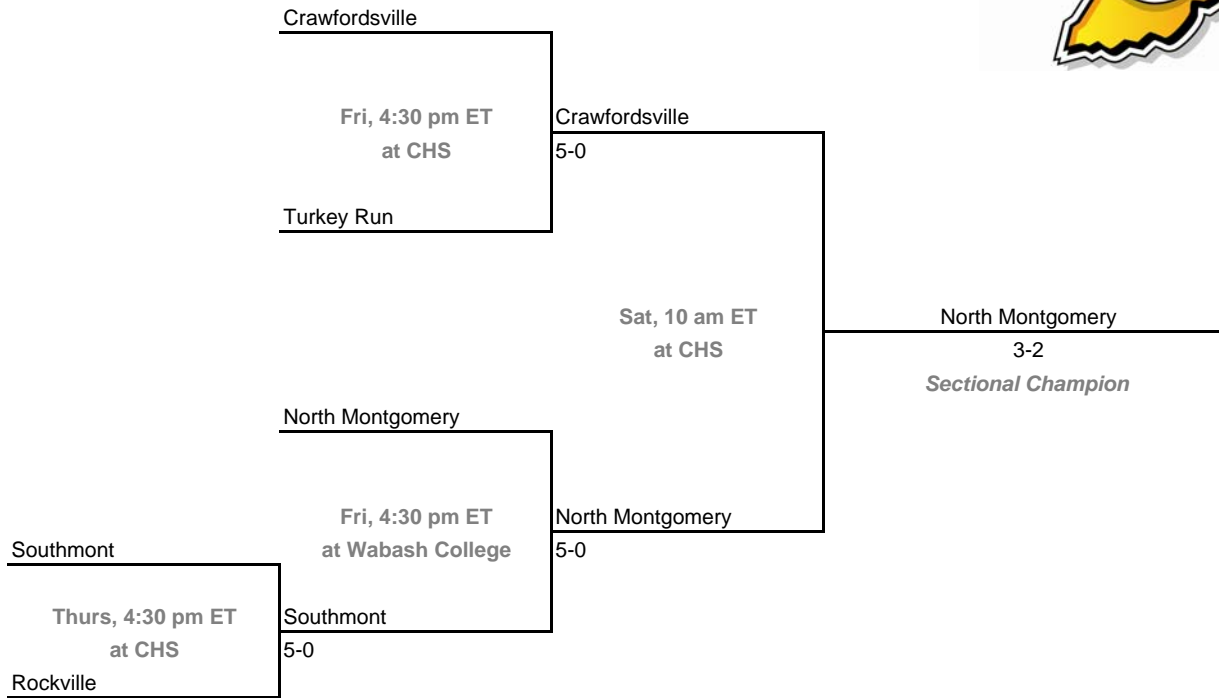

Sectional 11 -- Crawfordsville (5 teams)