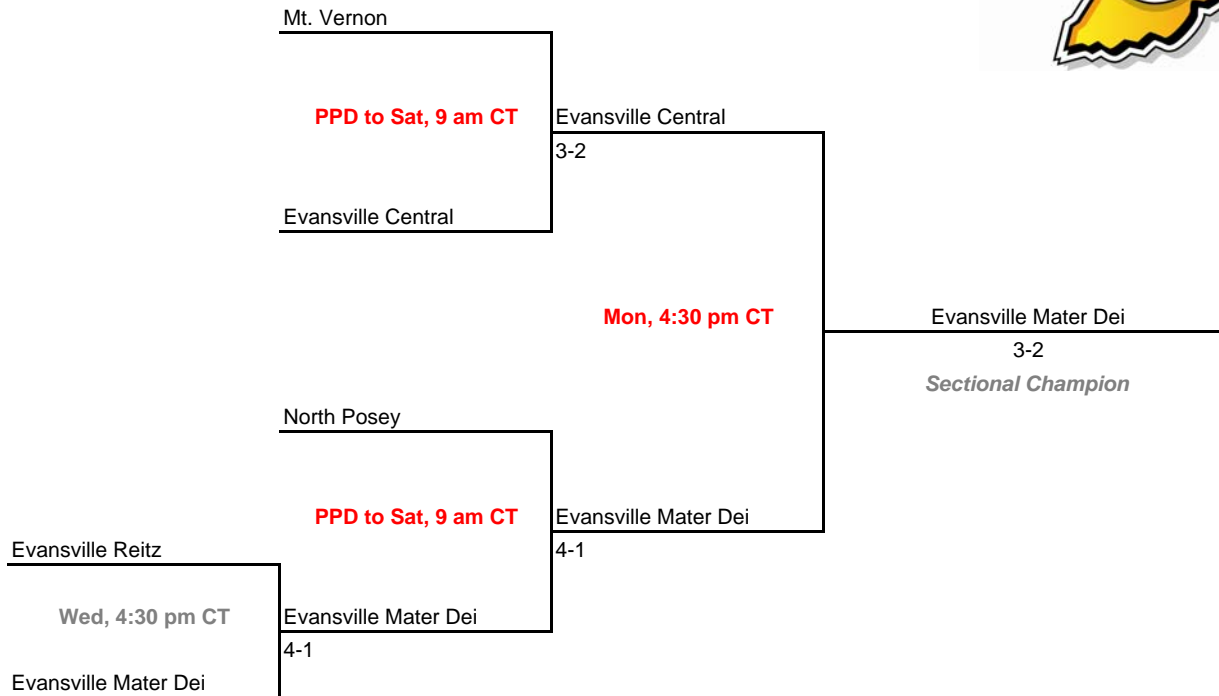

Sectional 37 -- Marion (5 teams)

Sectional 38 -- Merrillville (5 teams)

2009-10 IHSAA Girls Tennis
36th Annual Team State Tournament Series

Sectionals

Dates: May 19-22, 2010

Sectional 39 -- Mount Vernon (5 teams)