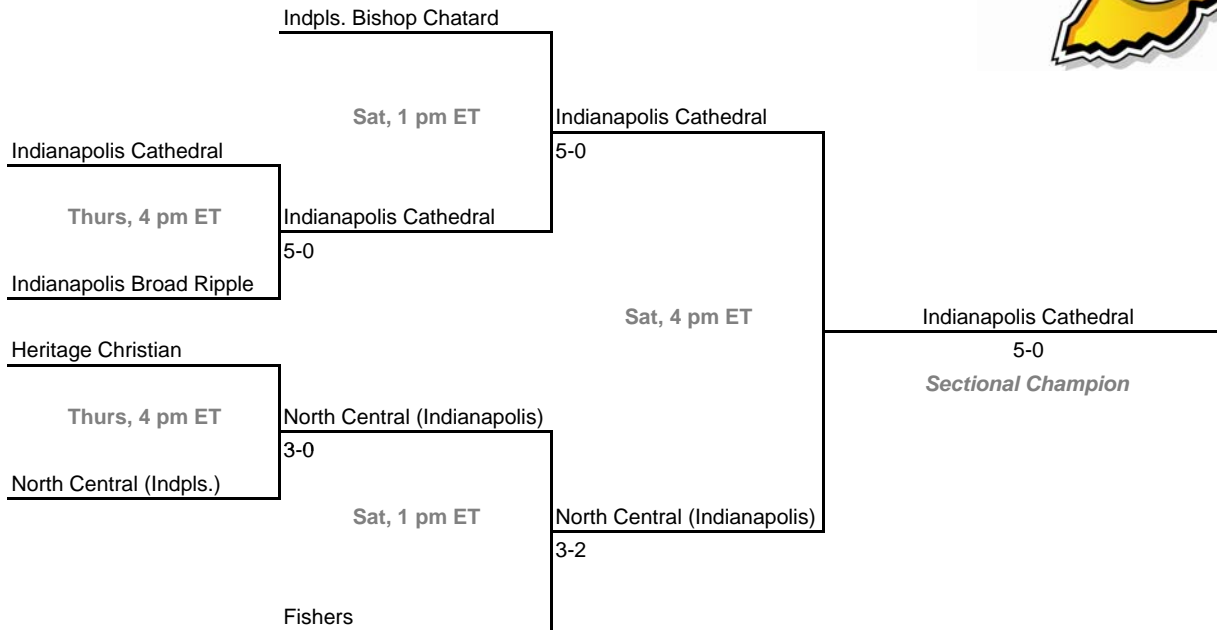

Sectional 45 -- North Central (Indianapolis) (6 teams)