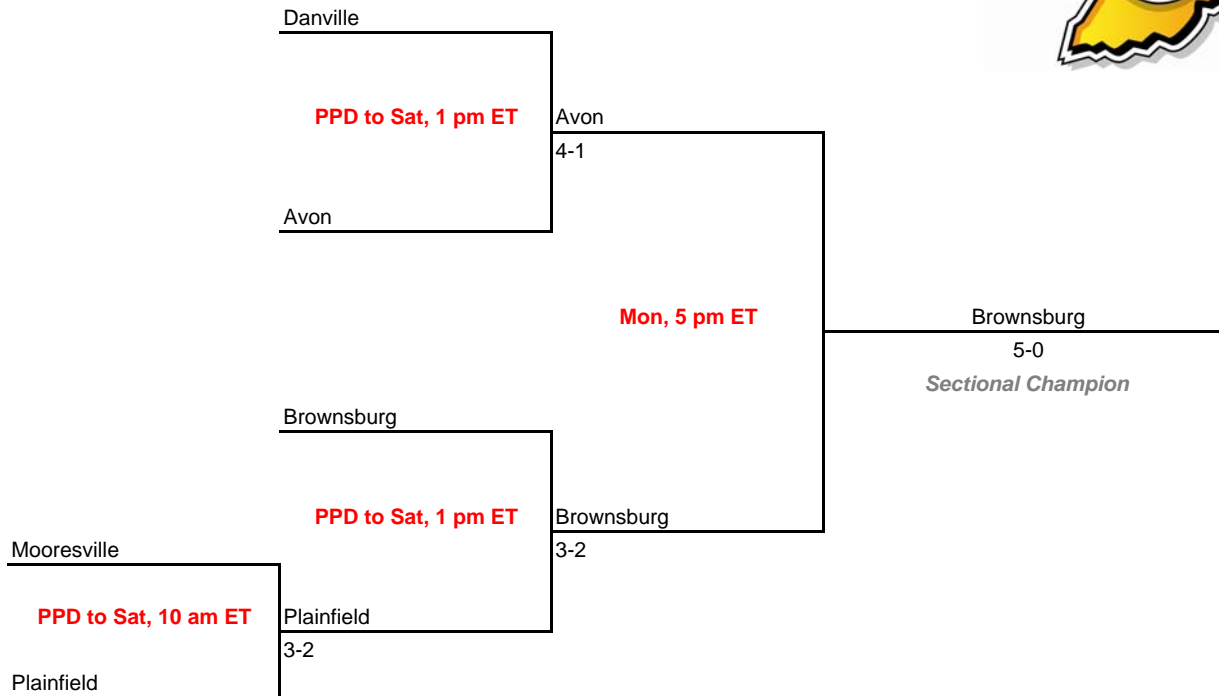

Sectionals

Dates: May 19-22, 2010

Sectional 3 -- Bloomington South (5 teams)

Sectional 4 -- Bremen (5 teams)

2009-10 IHSAA Girls Tennis
36th Annual Team State Tournament Series

Sectionals

Dates: May 19-22, 2010

Sectional 5 -- Brownsburg (5 teams)

Sectional 6 -- Carmel (6 teams)

2009-10 IHSAA Girls Tennis
36th Annual Team State Tournament Series

Sectionals

Dates: May 19-22, 2010

Sectional 7 -- Carroll (Fort Wayne) (6 teams)

Sectional 8 -- Center Grove (5 teams)

2009-10 IHSAA Girls Tennis
36th Annual Team State Tournament Series

Sectionals

Dates: May 19-22, 2010

Sectional 9 -- Columbus East (5 teams)

Sectional 10 -- Connersville (4 teams)