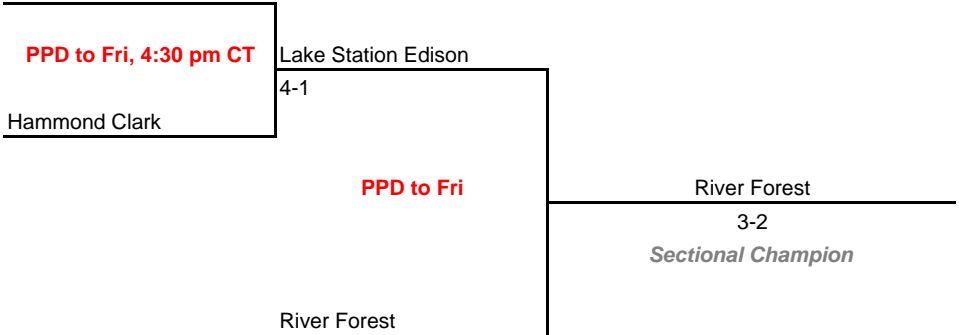

2009-10 IHSAA Girls Tennis
36th Annual Team State Tournament Series

Sectionals

Dates: May 19-22, 2010

Sectional 31 -- Lake Station Edison (3 teams)

Lake Station Edison

Sectional 32 -- LaPorte (4 teams)

New Prairie