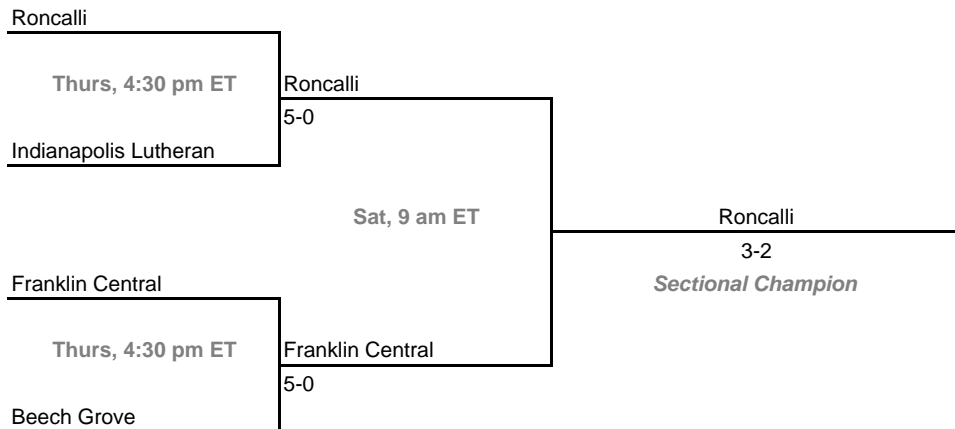

Sectional 23 -- Franklin Central (5 teams)