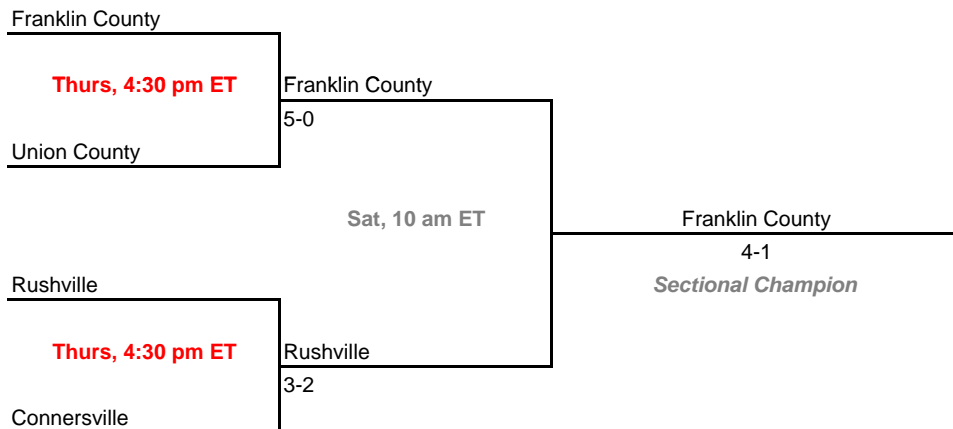

Sectional 8 -- Center Grove (5 teams)

2009-10 IHSAA Girls Tennis
36th Annual Team State Tournament Series

Sectionals

Dates: May 19-22, 2010

Sectional 9 -- Columbus East (5 teams)

Sectional 10 -- Connersville (4 teams)