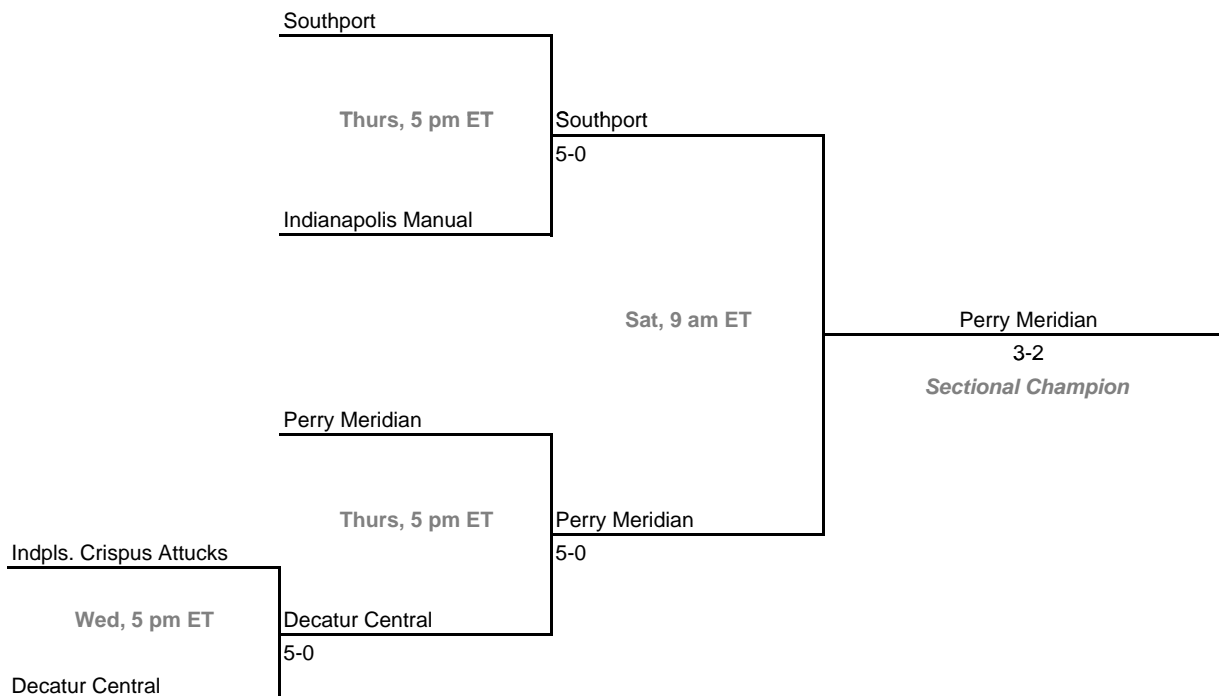

Sectionals

Dates: May 19-22, 2010

Sectional 13 -- Culver Academies (4 teams)

Sectional 14 -- Decatur Central (5 teams)

2009-10 IHSAA Girls Tennis
36th Annual Team State Tournament Series

Sectionals

Dates: May 19-22, 2010

Sectional 15 -- DeKalb (4 teams)

Prairie Heights

Sectional 16 -- Delta (4 teams)

Delta

2009-10 IHSAA Girls Tennis
36th Annual Team State Tournament Series

Sectionals

Dates: May 19-22, 2010

Sectional 17 -- East Chicago Central (4 teams)