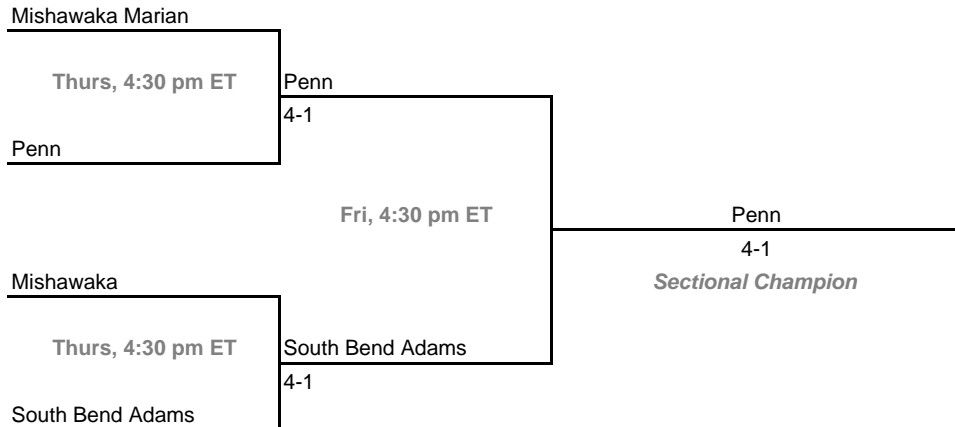

Sectional 47 -- Northview (5 teams)

Sectional 48 -- Norwell (6 teams)

2009-10 IHSAA Girls Tennis
36th Annual Team State Tournament Series

Sectionals

Dates: May 19-22, 2010

Sectional 49 -- Penn (4 teams)

Sectional 50 -- Peru (6 teams)