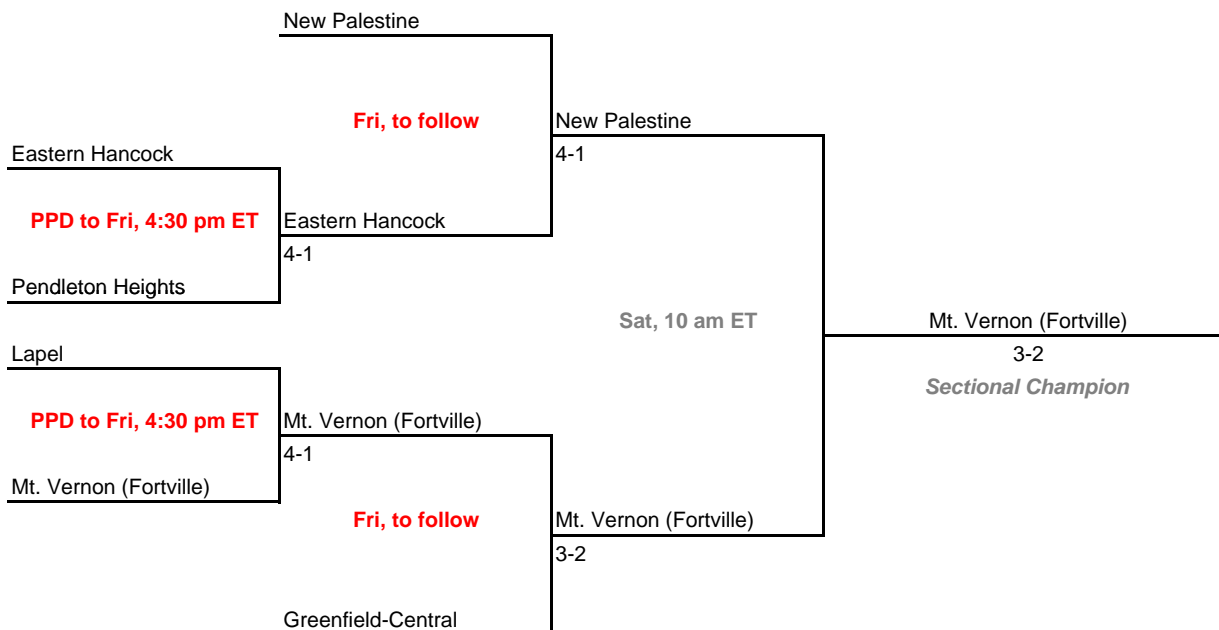

Sectional 40 -- Mount Vernon (Fortville) (6 teams)