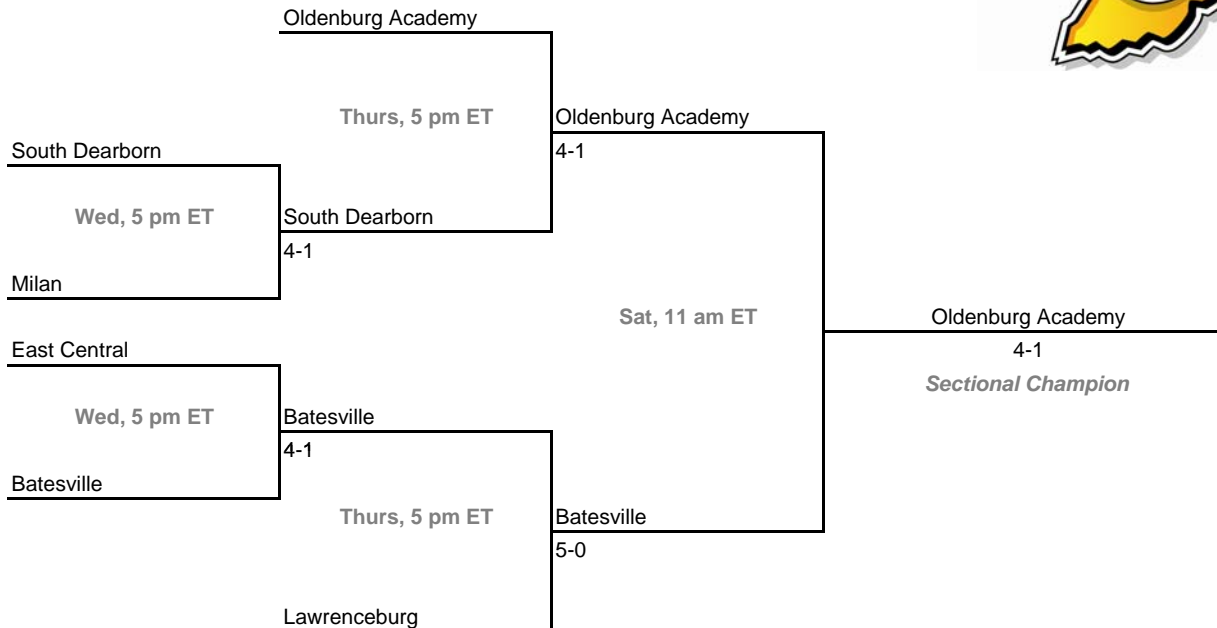

Sectional 59 -- South Dearborn (6 teams)