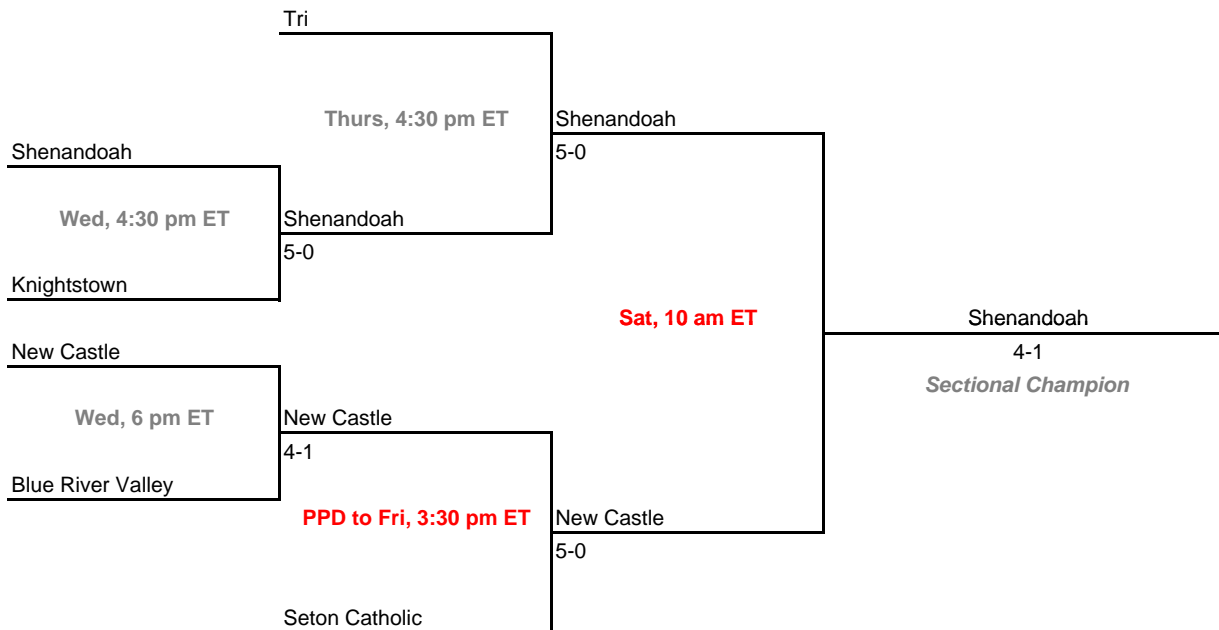

2009-10 IHSAA Girls Tennis
36th Annual Team State Tournament Series

Sectionals

Dates: May 19-22, 2010

Sectional 43 -- New Albany (4 teams)

Sectional 44 -- New Castle (5 teams)

**2009-10 IHSAA Girls Tennis
36th Annual Team State Tournament Series**