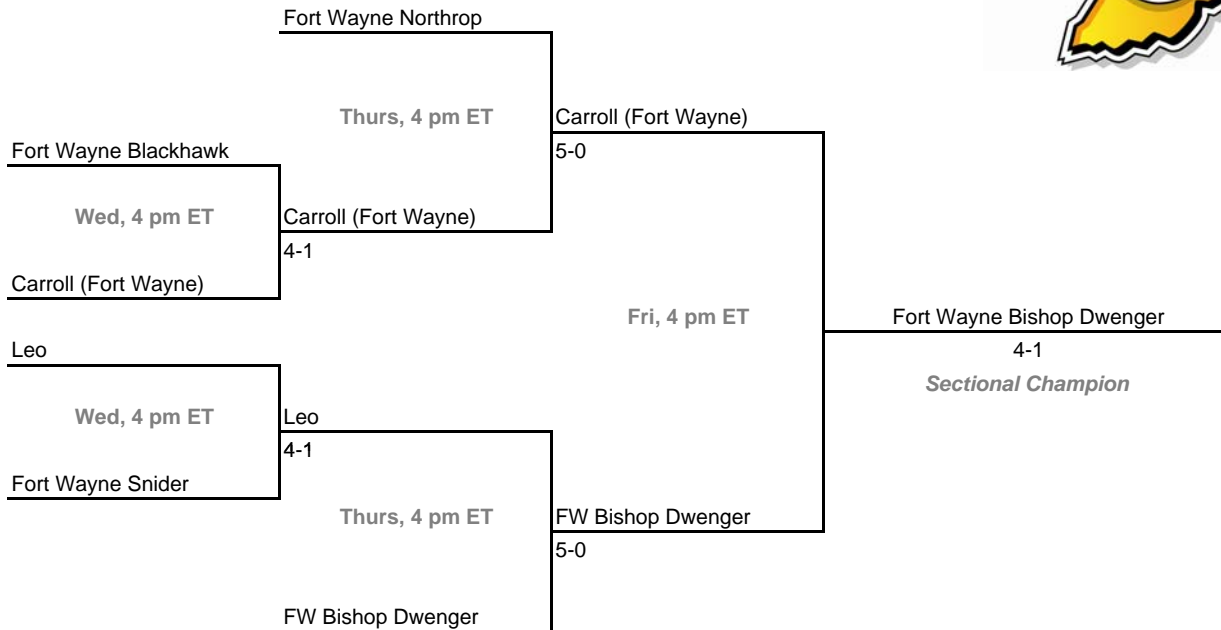

Sectional 5 -- Brownsburg (5 teams)

Sectional 6 -- Carmel (6 teams)

2009-10 IHSAA Girls Tennis
36th Annual Team State Tournament Series

Sectionals

Dates: May 19-22, 2010

Sectional 7 -- Carroll (Fort Wayne) (6 teams)

Sectional 8 -- Center Grove (5 teams)

2009-10 IHSAA Girls Tennis
36th Annual Team State Tournament Series

Sectionals

Dates: May 19-22, 2010

Sectional 9 -- Columbus East (5 teams)

Sectional 10 -- Connersville (4 teams)