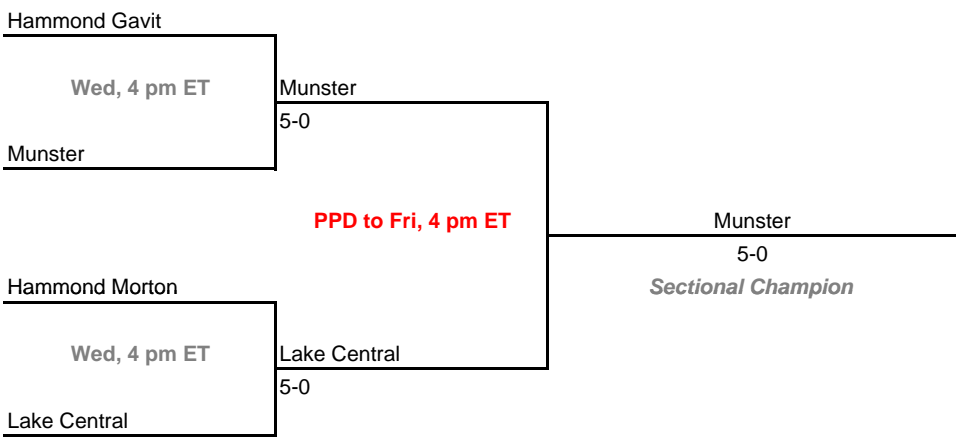

Sectional 40 -- Mount Vernon (Fortville) (6 teams)

2009-10 IHSAA Girls Tennis
36th Annual Team State Tournament Series

Sectionals

Dates: May 19-22, 2010

Sectional 41 -- Muncie Central (4 teams)

Sectional 42 -- Munster (4 teams)