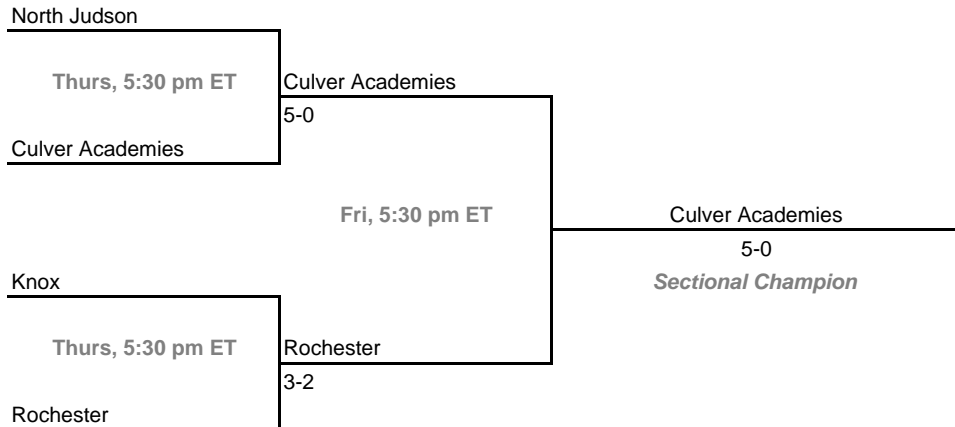

Sectional 8 -- Center Grove (5 teams)

2009-10 IHSAA Girls Tennis
36th Annual Team State Tournament Series

Sectionals

Dates: May 19-22, 2010

Sectional 9 -- Columbus East (5 teams)

Sectional 10 -- Connersville (4 teams)

2009-10 IHSAA Girls Tennis
36th Annual Team State Tournament Series

Sectionals

Dates: May 19-22, 2010

Sectional 11 -- Crawfordsville (5 teams)

Sectional 12 -- Crown Point (5 teams)

2009-10 IHSAA Girls Tennis
36th Annual Team State Tournament Series

Sectionals

Dates: May 19-22, 2010

Sectional 13 -- Culver Academies (4 teams)

Sectional 14 -- Decatur Central (5 teams)

2009-10 IHSAA Girls Tennis
36th Annual Team State Tournament Series

Sectionals

Dates: May 19-22, 2010