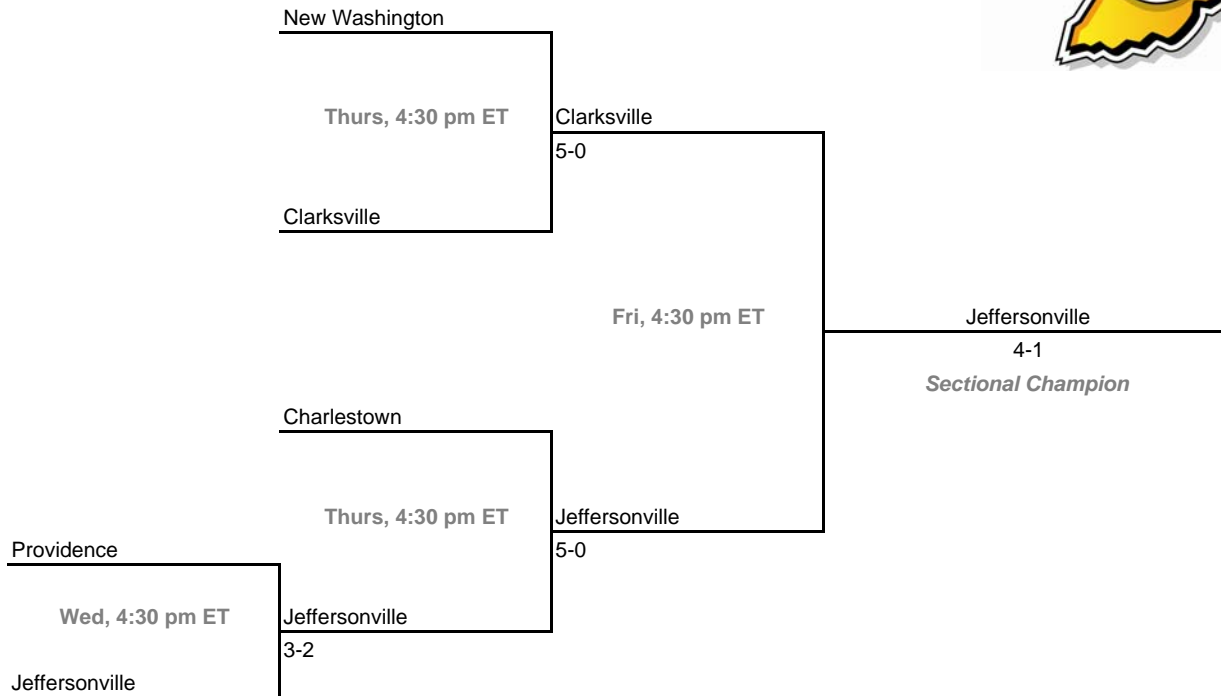

Sectional 28 -- Jasper (5 teams)

2009-10 IHSAA Girls Tennis
36th Annual Team State Tournament Series

Sectionals

Dates: May 19-22, 2010

Sectional 29 -- Jeffersonville (5 teams)

Sectional 30 -- Kokomo (6 teams)