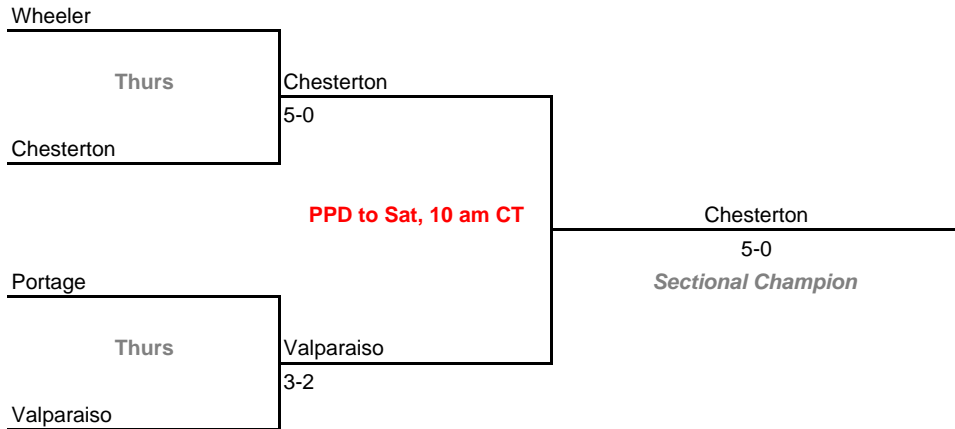

Sectional 53 -- Portage (4 teams)