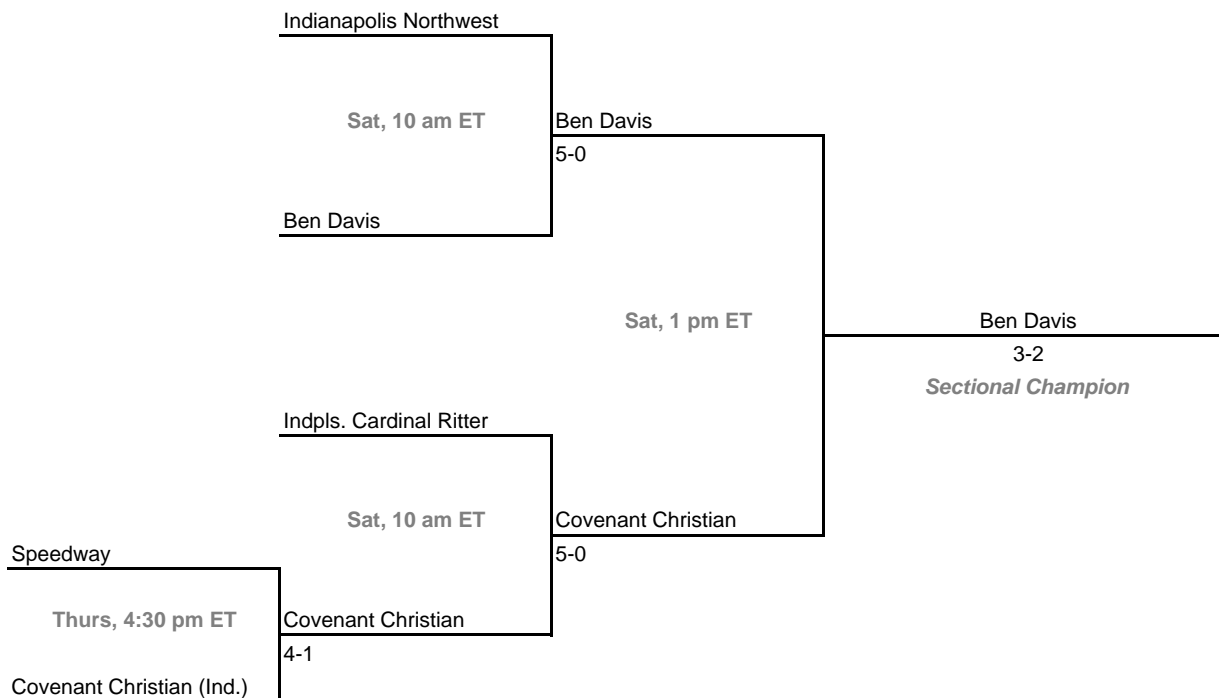

2009-10 IHSAA Girls Tennis
36th Annual Team State Tournament Series

Sectionals

Dates: May 19-22, 2010

Sectional 1 -- Anderson Highland (4 teams)

Sectional 2 -- Ben Davis (5 teams)

2009-10 IHSAA Girls Tennis
36th Annual Team State Tournament Series

Sectionals

Dates: May 19-22, 2010

Sectional 3 -- Bloomington South (5 teams)

Sectional 4 -- Bremen (5 teams)

2009-10 IHSAA Girls Tennis
36th Annual Team State Tournament Series

Sectionals

Dates: May 19-22, 2010