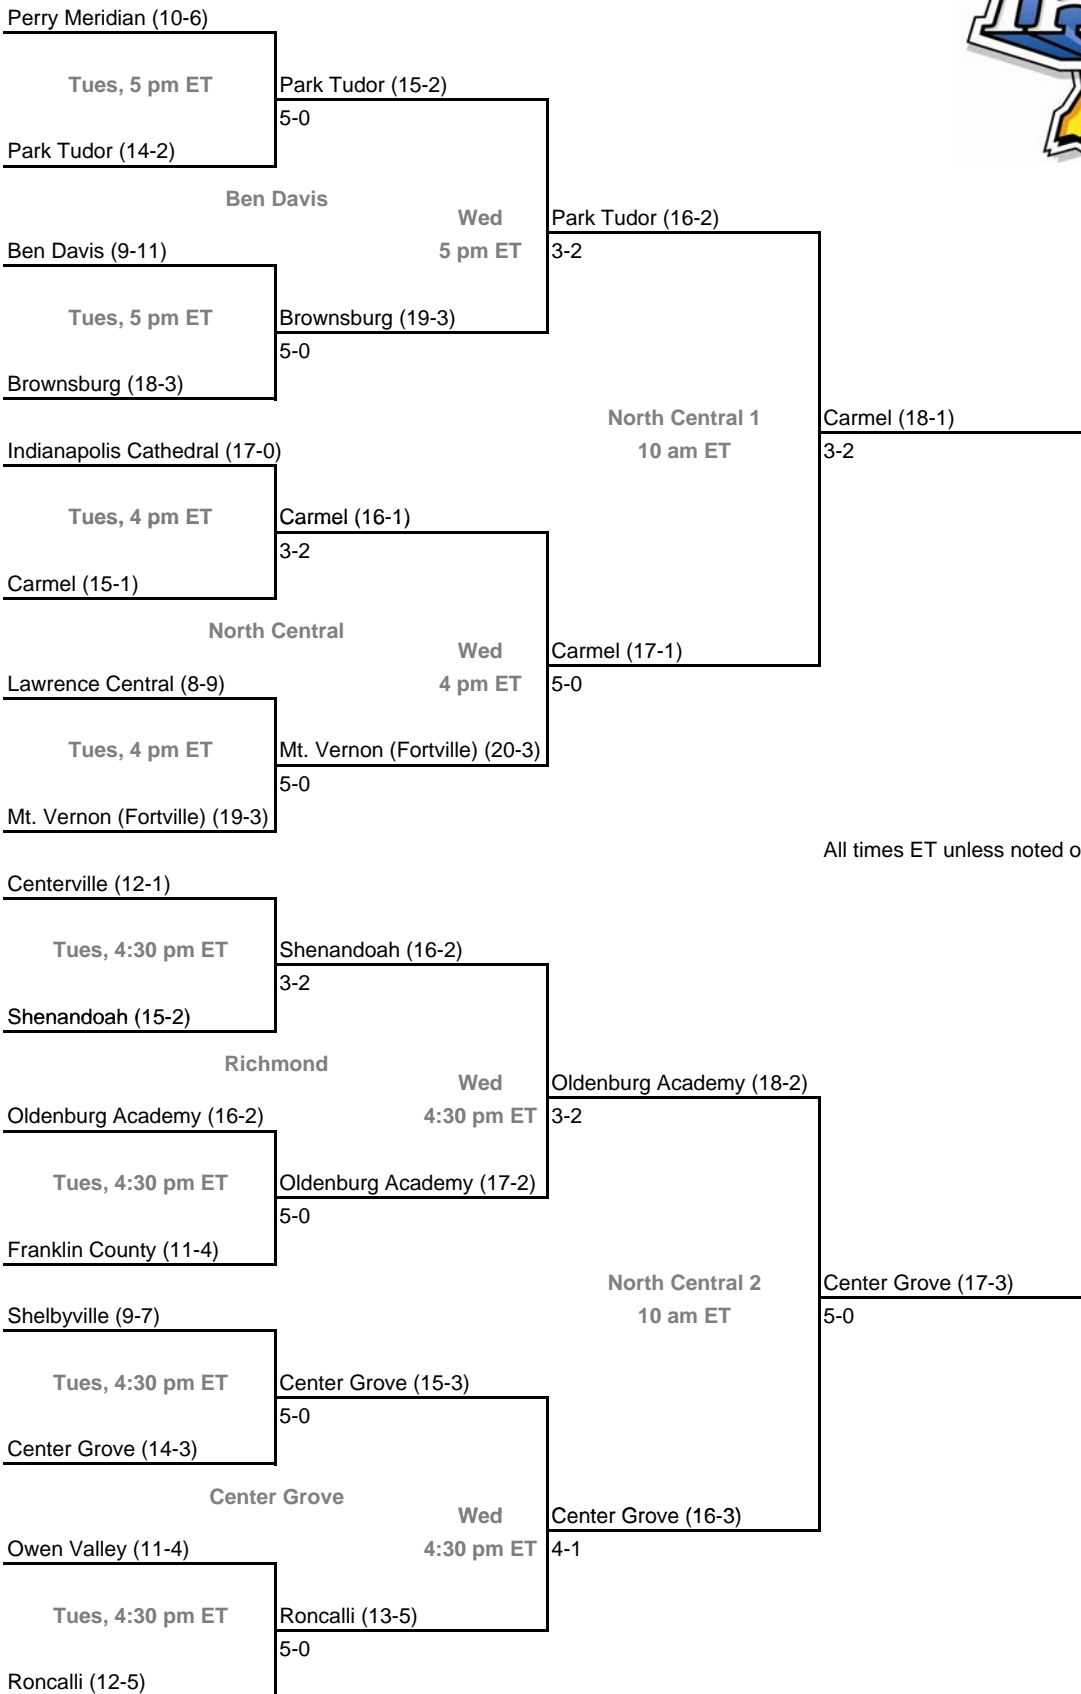

2009-10 IHSAA Girls Tennis
36th Annual Team State Tournament Series

Regionals

May 25-26

Semi-States

Saturday, May 29

All times ET unless noted otherwise.