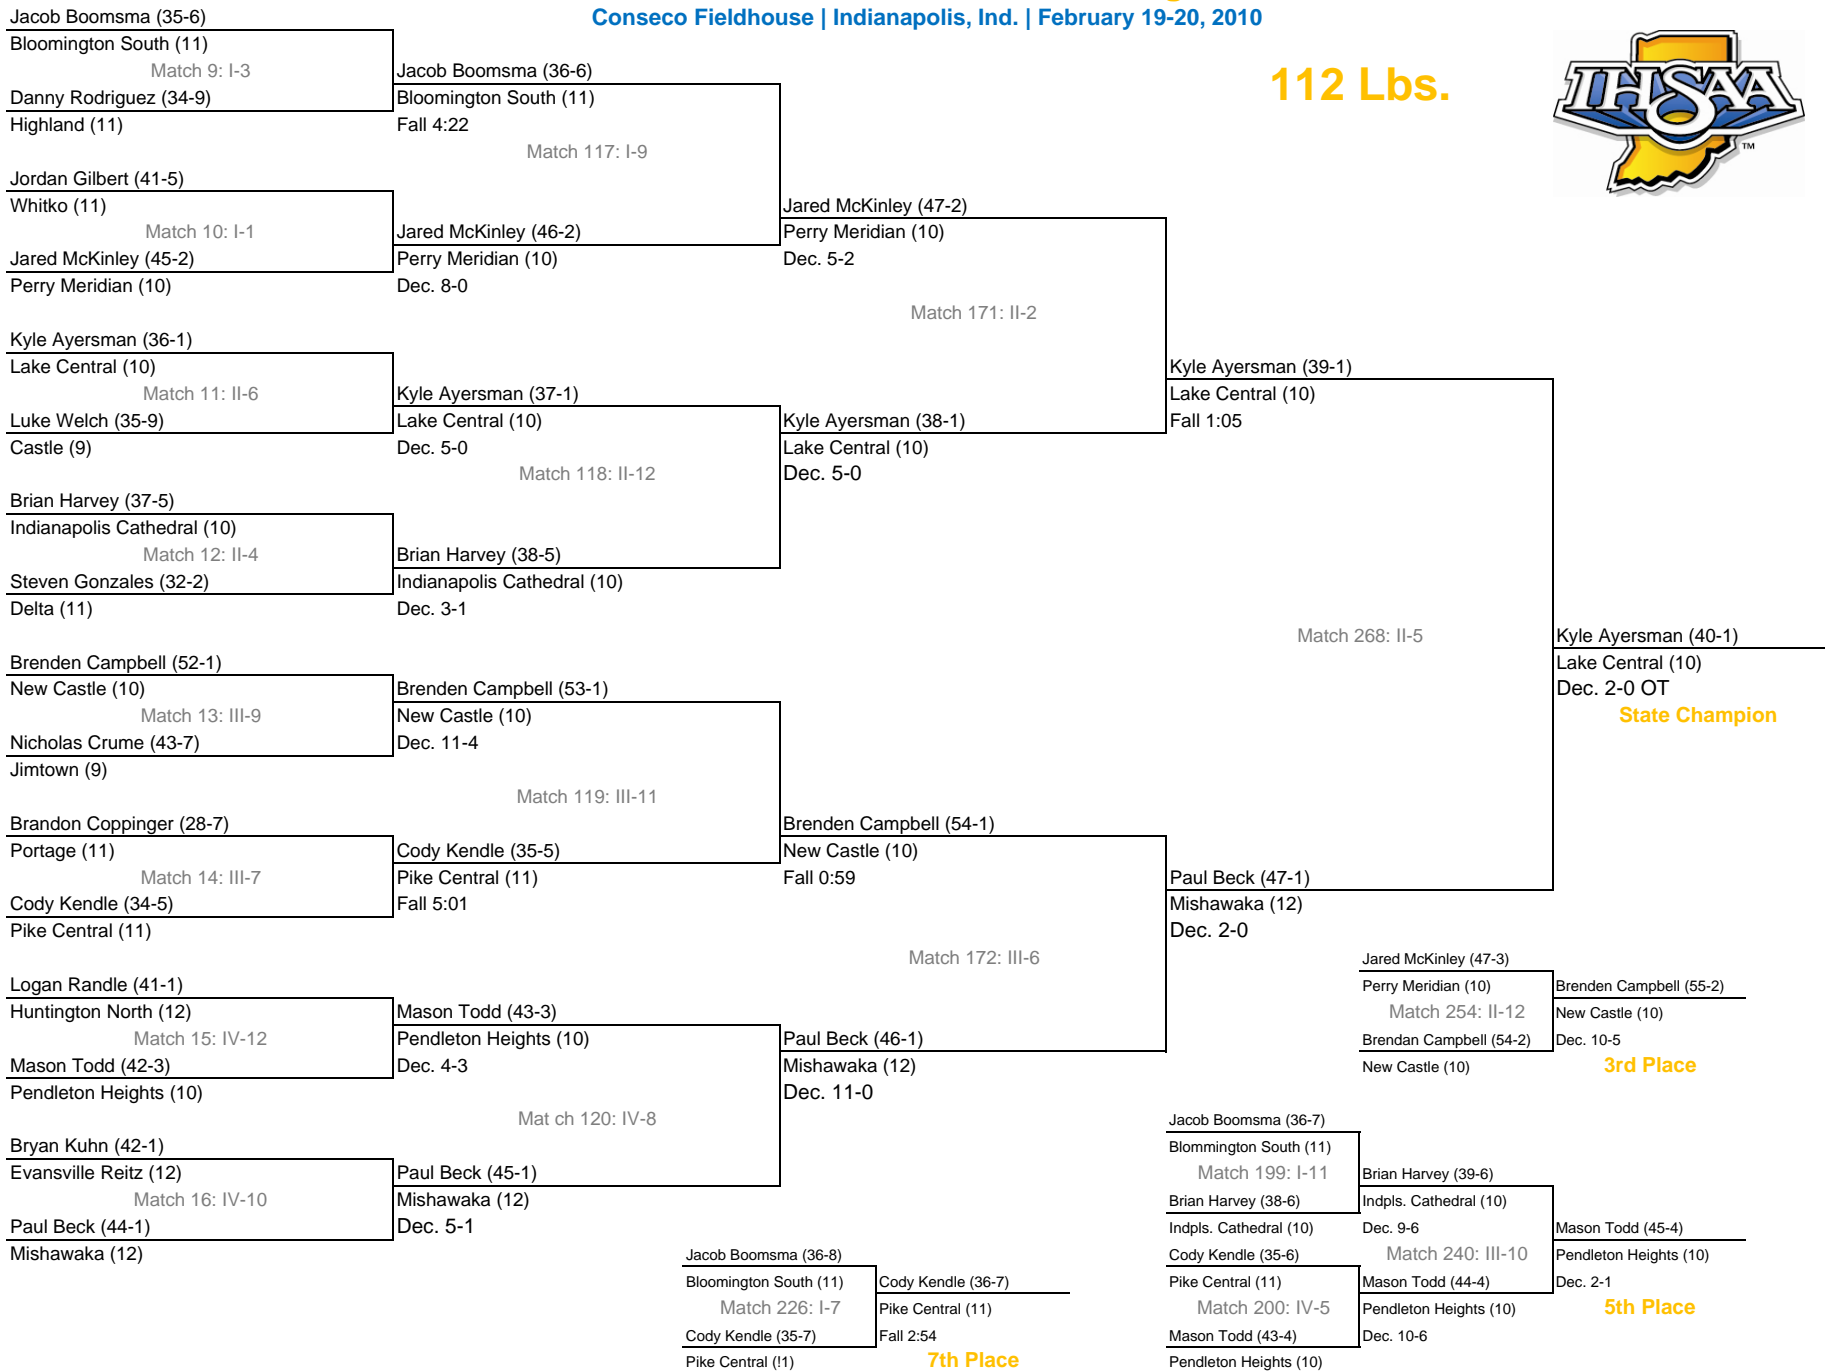

The 72nd Annual IHSAA Individual Wrestling State Finals

Conseco Fieldhouse | Indianapolis, Ind. | February 19-20, 2010

103 Lbs.

The 72nd Annual IHSAA Individual Wrestling State Finals

Conseco Fieldhouse | Indianapolis, Ind. | February 19-20, 2010

112 Lbs.

The 72nd Annual IHSAA Individual Wrestling State Finals

Conseco Fieldhouse | Indianapolis, Ind. | February 19-20, 2010

119 Lbs.

The 72nd Annual IHSAA Individual Wrestling State Finals

Conseco Fieldhouse | Indianapolis, Ind. | February 19-20, 2010