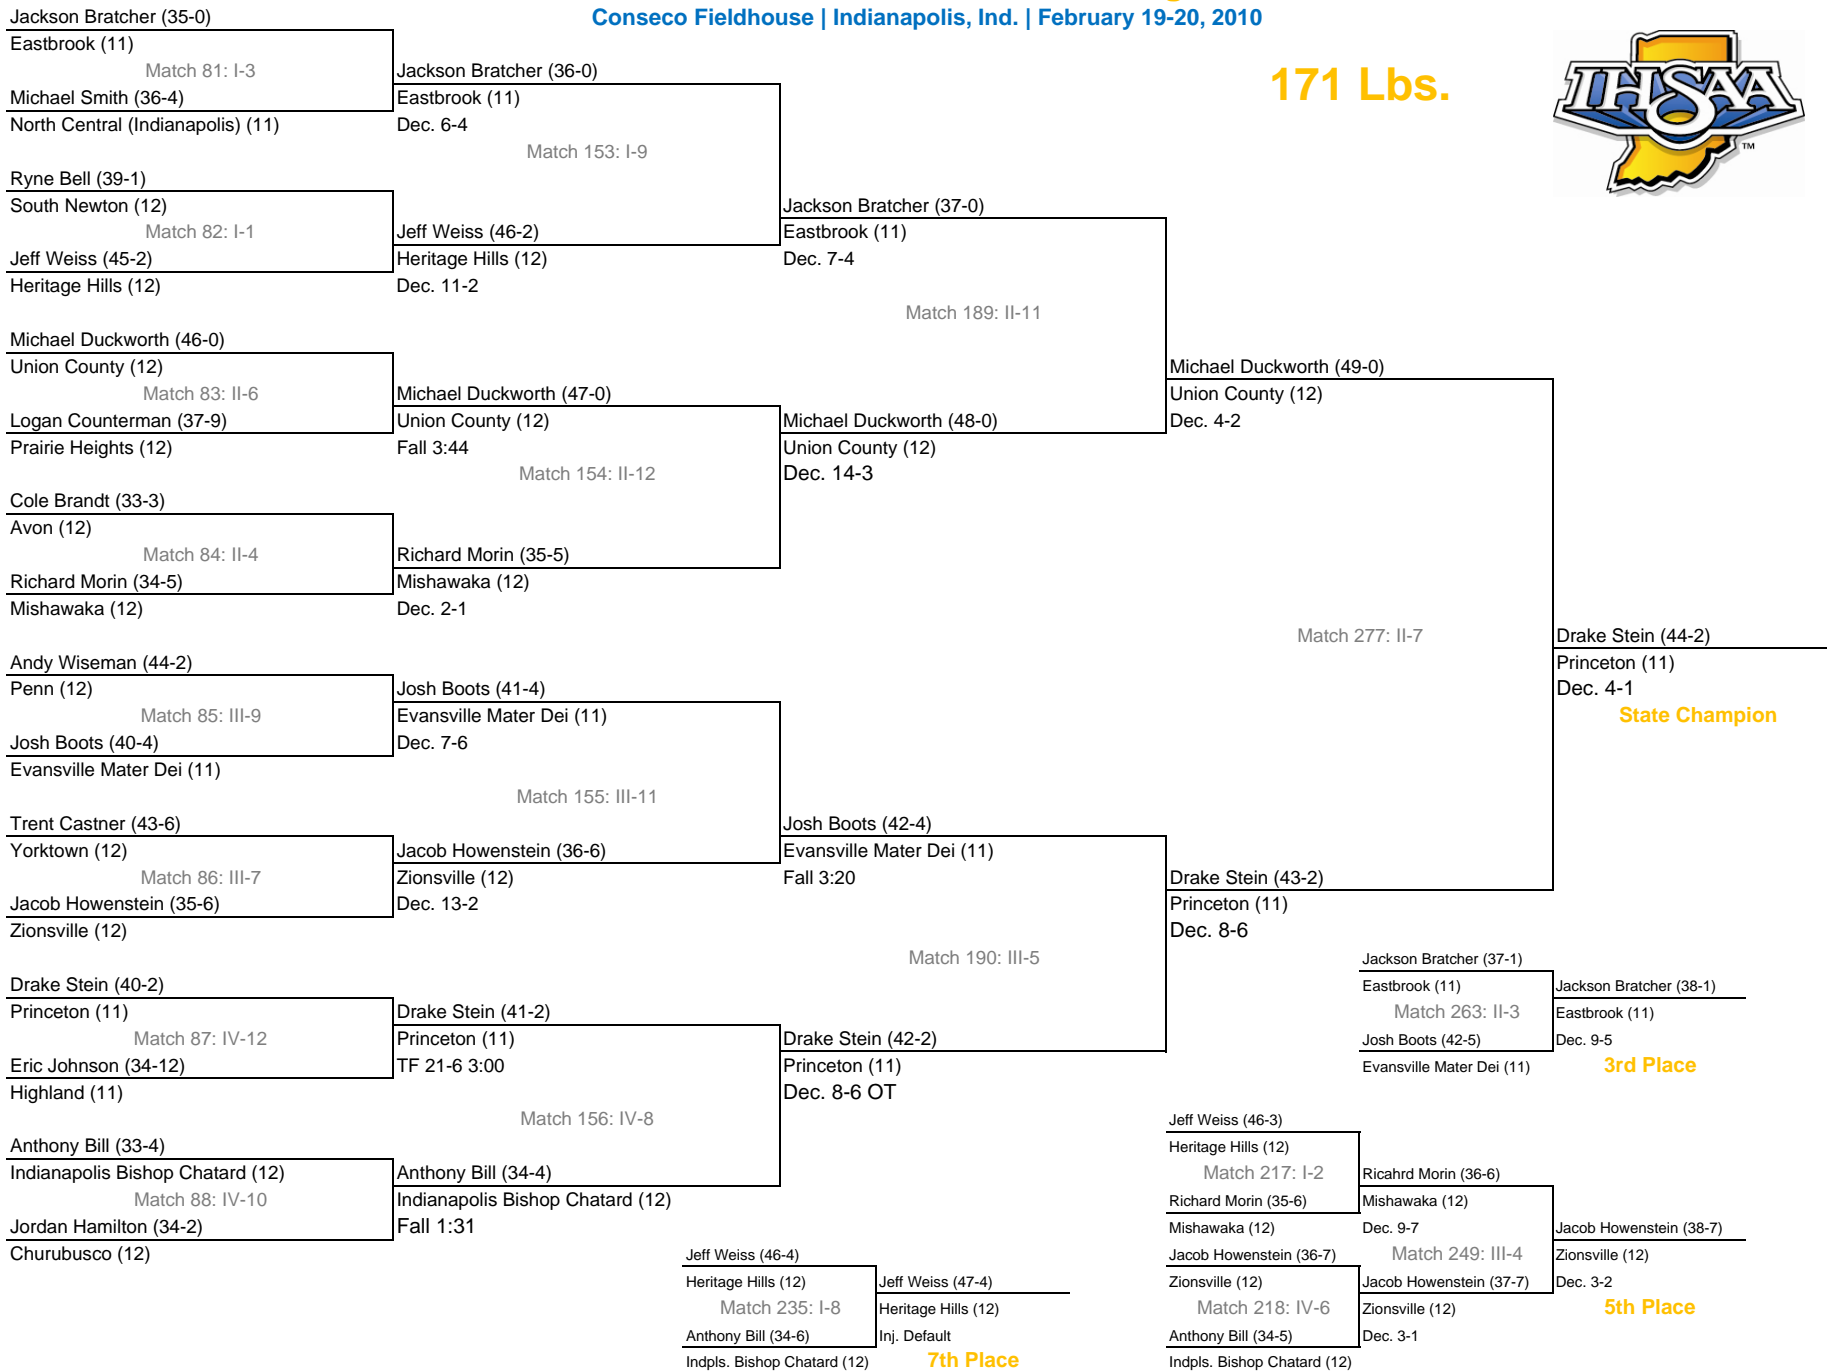

The 72nd Annual IHSAA Individual Wrestling State Finals

Conseco Fieldhouse | Indianapolis, Ind. | February 19-20, 2010

171 Lbs.