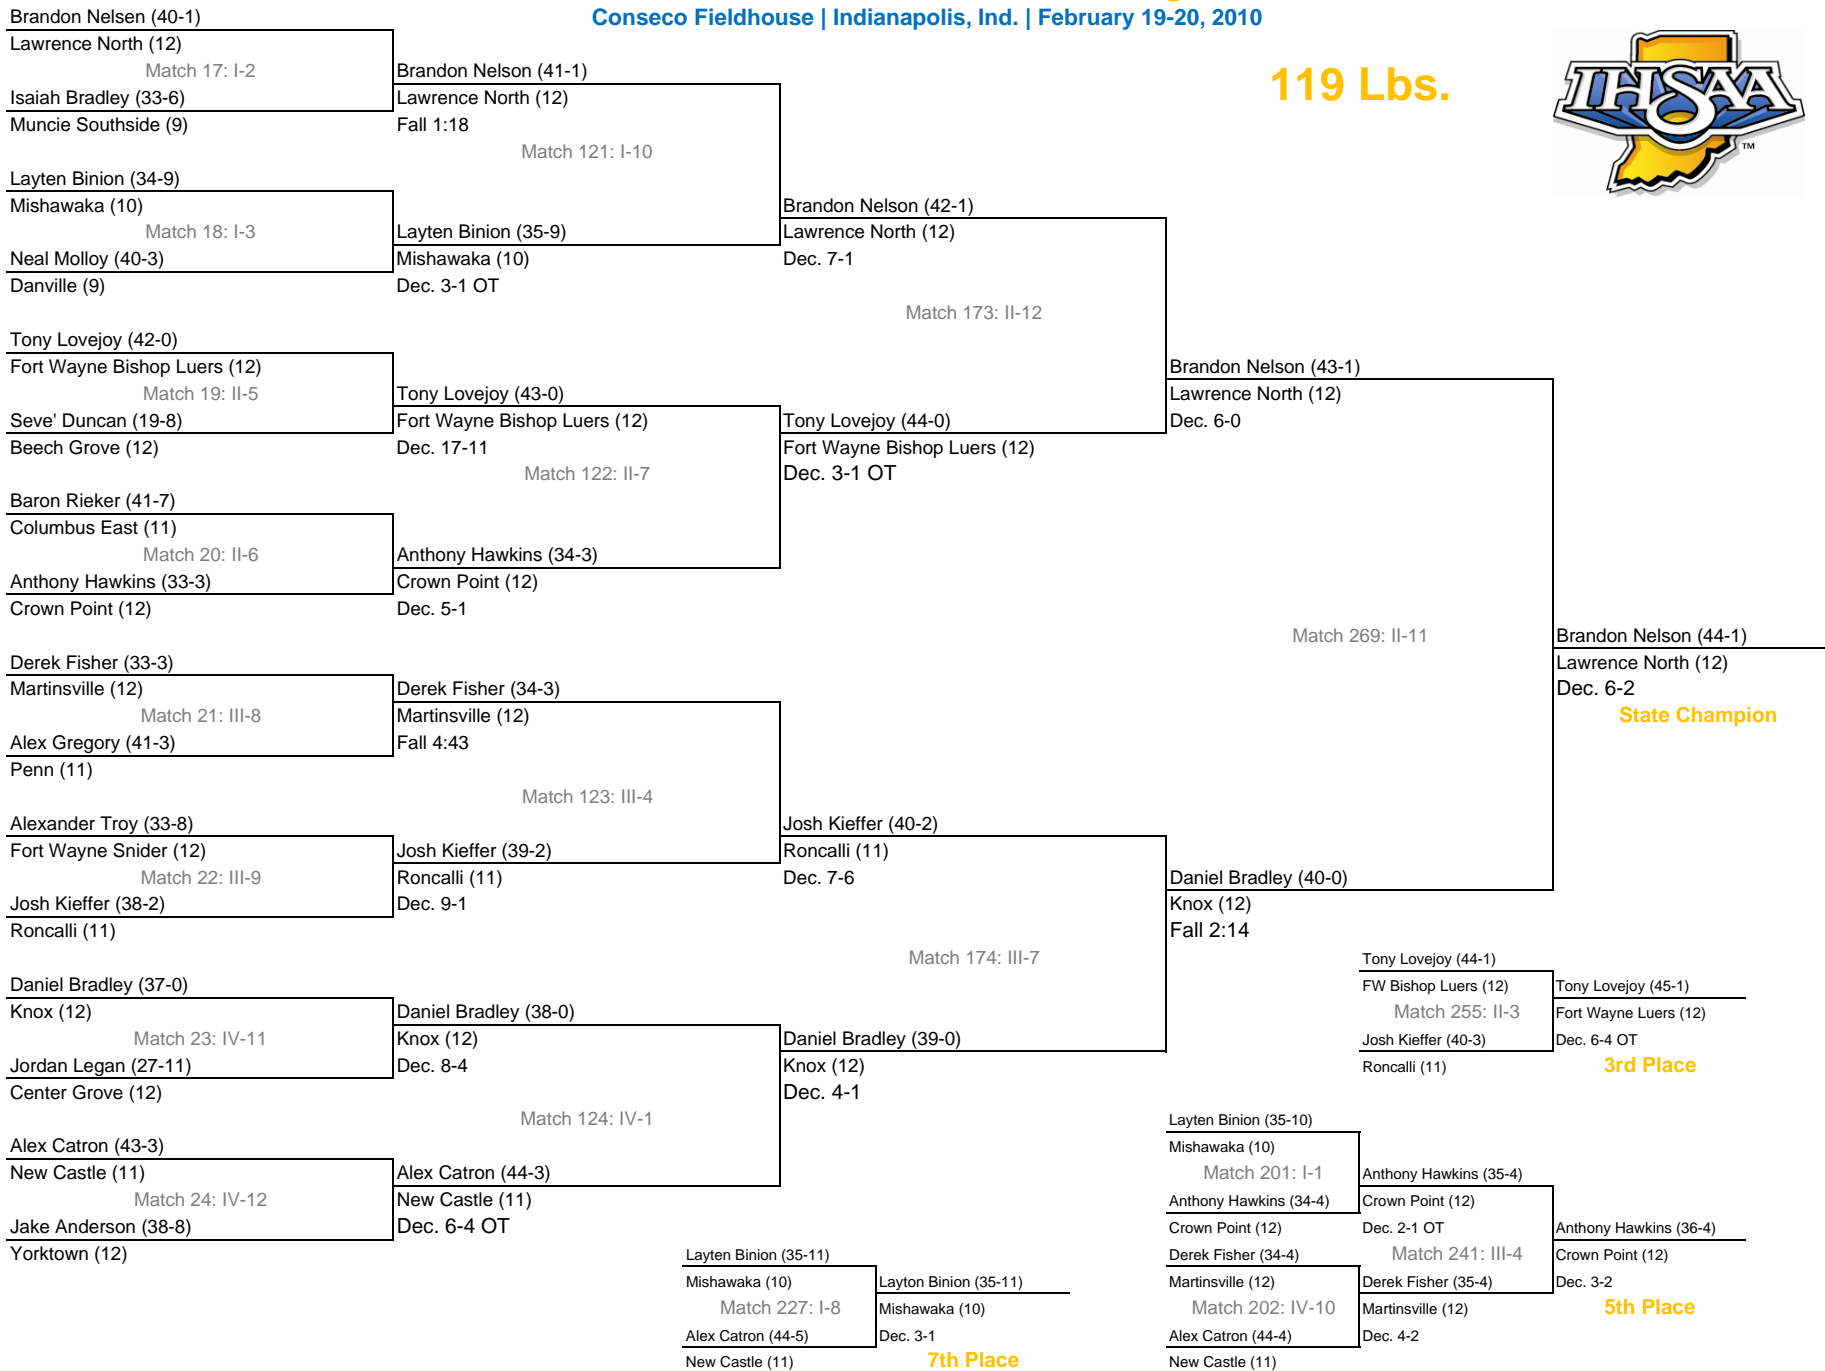

The 72nd Annual IHSAA Individual Wrestling State Finals

Conseco Fieldhouse | Indianapolis, Ind. | February 19-20, 2010

103 Lbs.

The 72nd Annual IHSAA Individual Wrestling State Finals

Conseco Fieldhouse | Indianapolis, Ind. | February 19-20, 2010

112 Lbs.

The 72nd Annual IHSAA Individual Wrestling State Finals

Conseco Fieldhouse | Indianapolis, Ind. | February 19-20, 2010

119 Lbs.

The 72nd Annual IHSAA Individual Wrestling State Finals

Conseco Fieldhouse | Indianapolis, Ind. | February 19-20, 2010

125 Lbs.

The 72nd Annual IHSAA Individual Wrestling State Finals

Conseco Fieldhouse | Indianapolis, Ind. | February 19-20, 2010

130 Lbs.

The 72nd Annual IHSAA Individual Wrestling State Finals

Conseco Fieldhouse | Indianapolis, Ind. | February 19-20, 2010