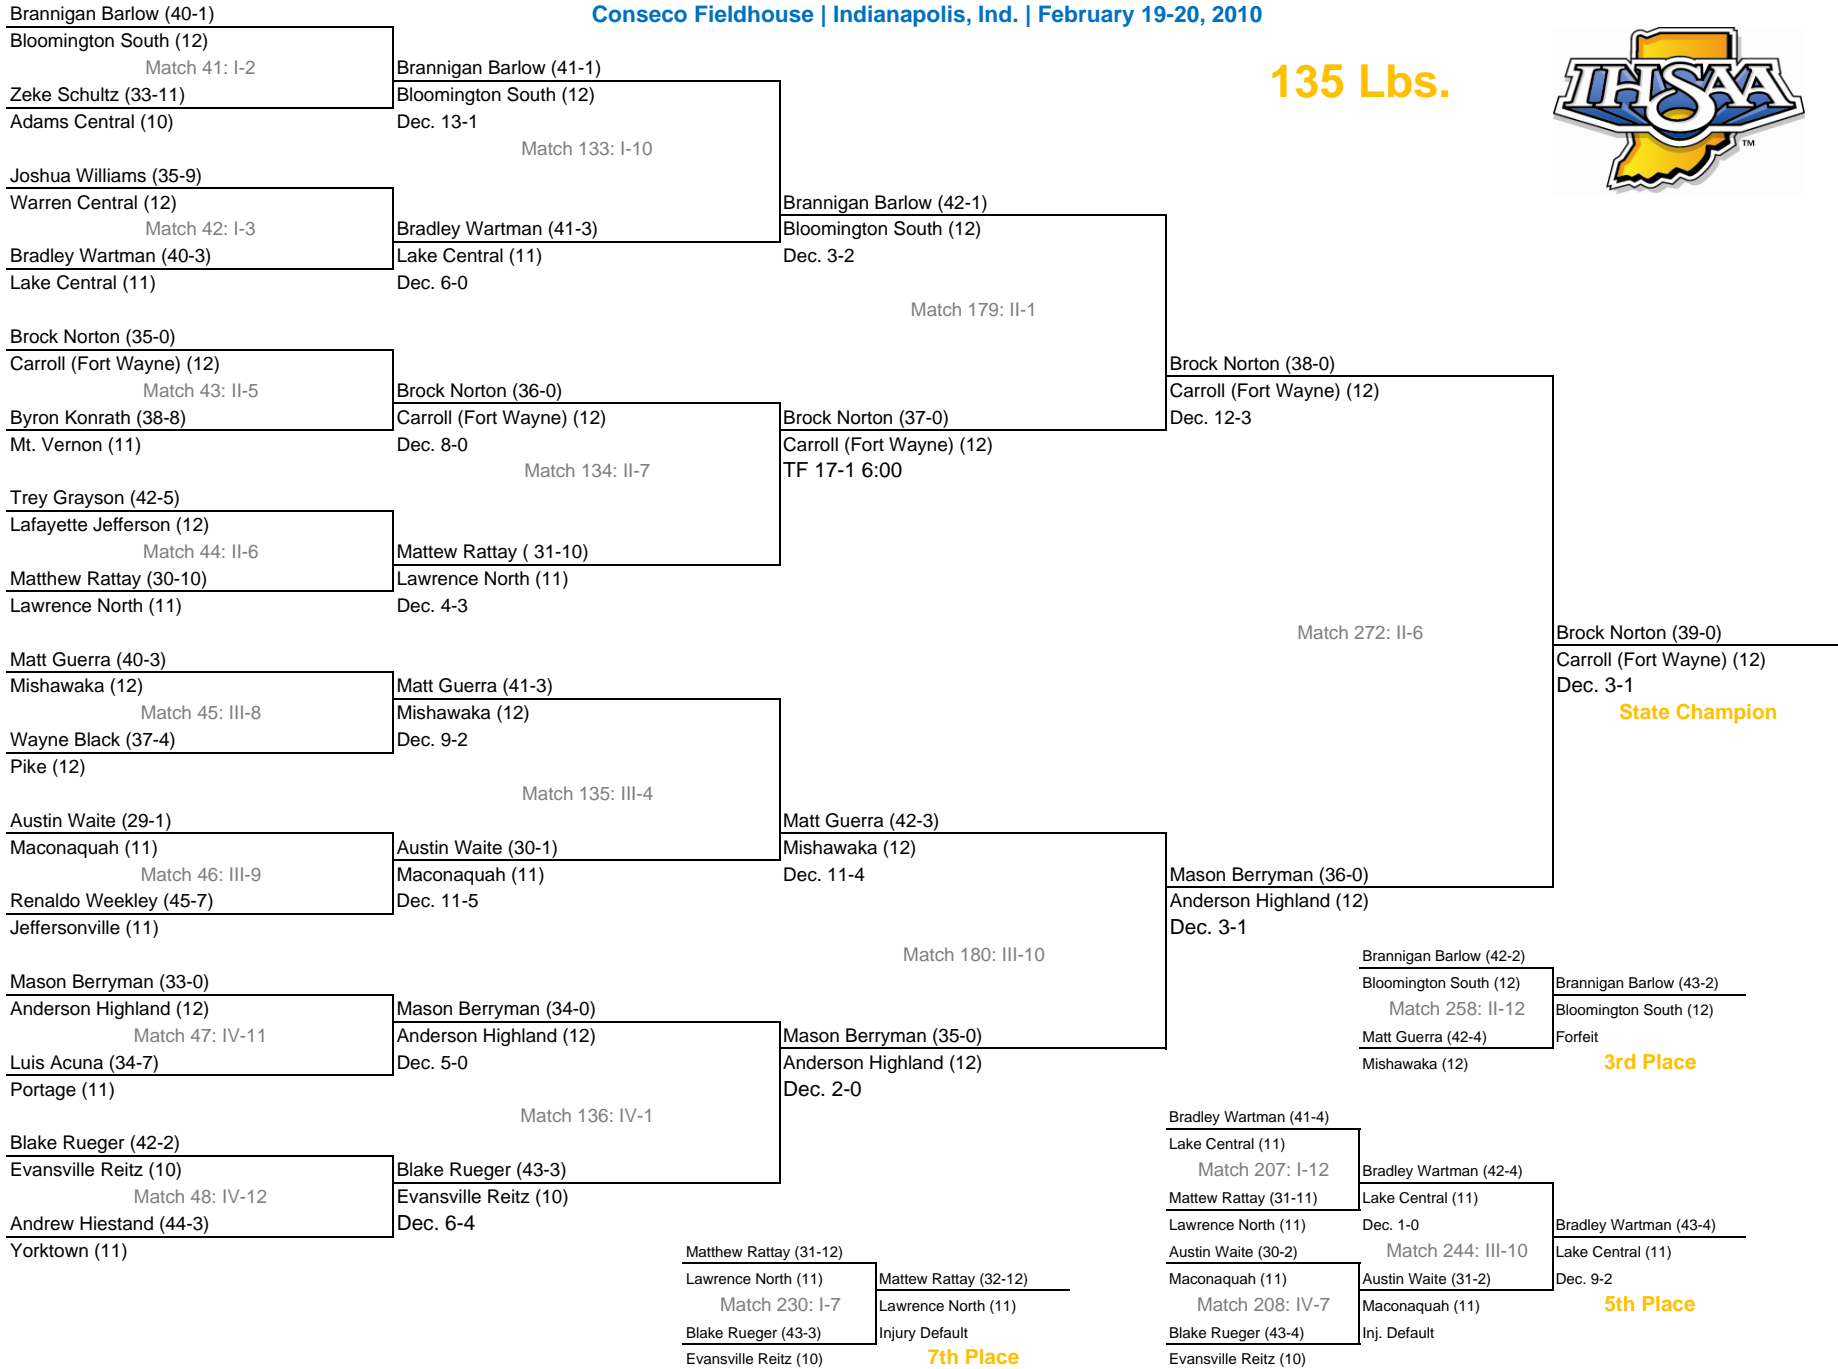

The 72nd Annual IHSAA Individual Wrestling State Finals

Conseco Fieldhouse | Indianapolis, Ind. | February 19-20, 2010

135 Lbs.