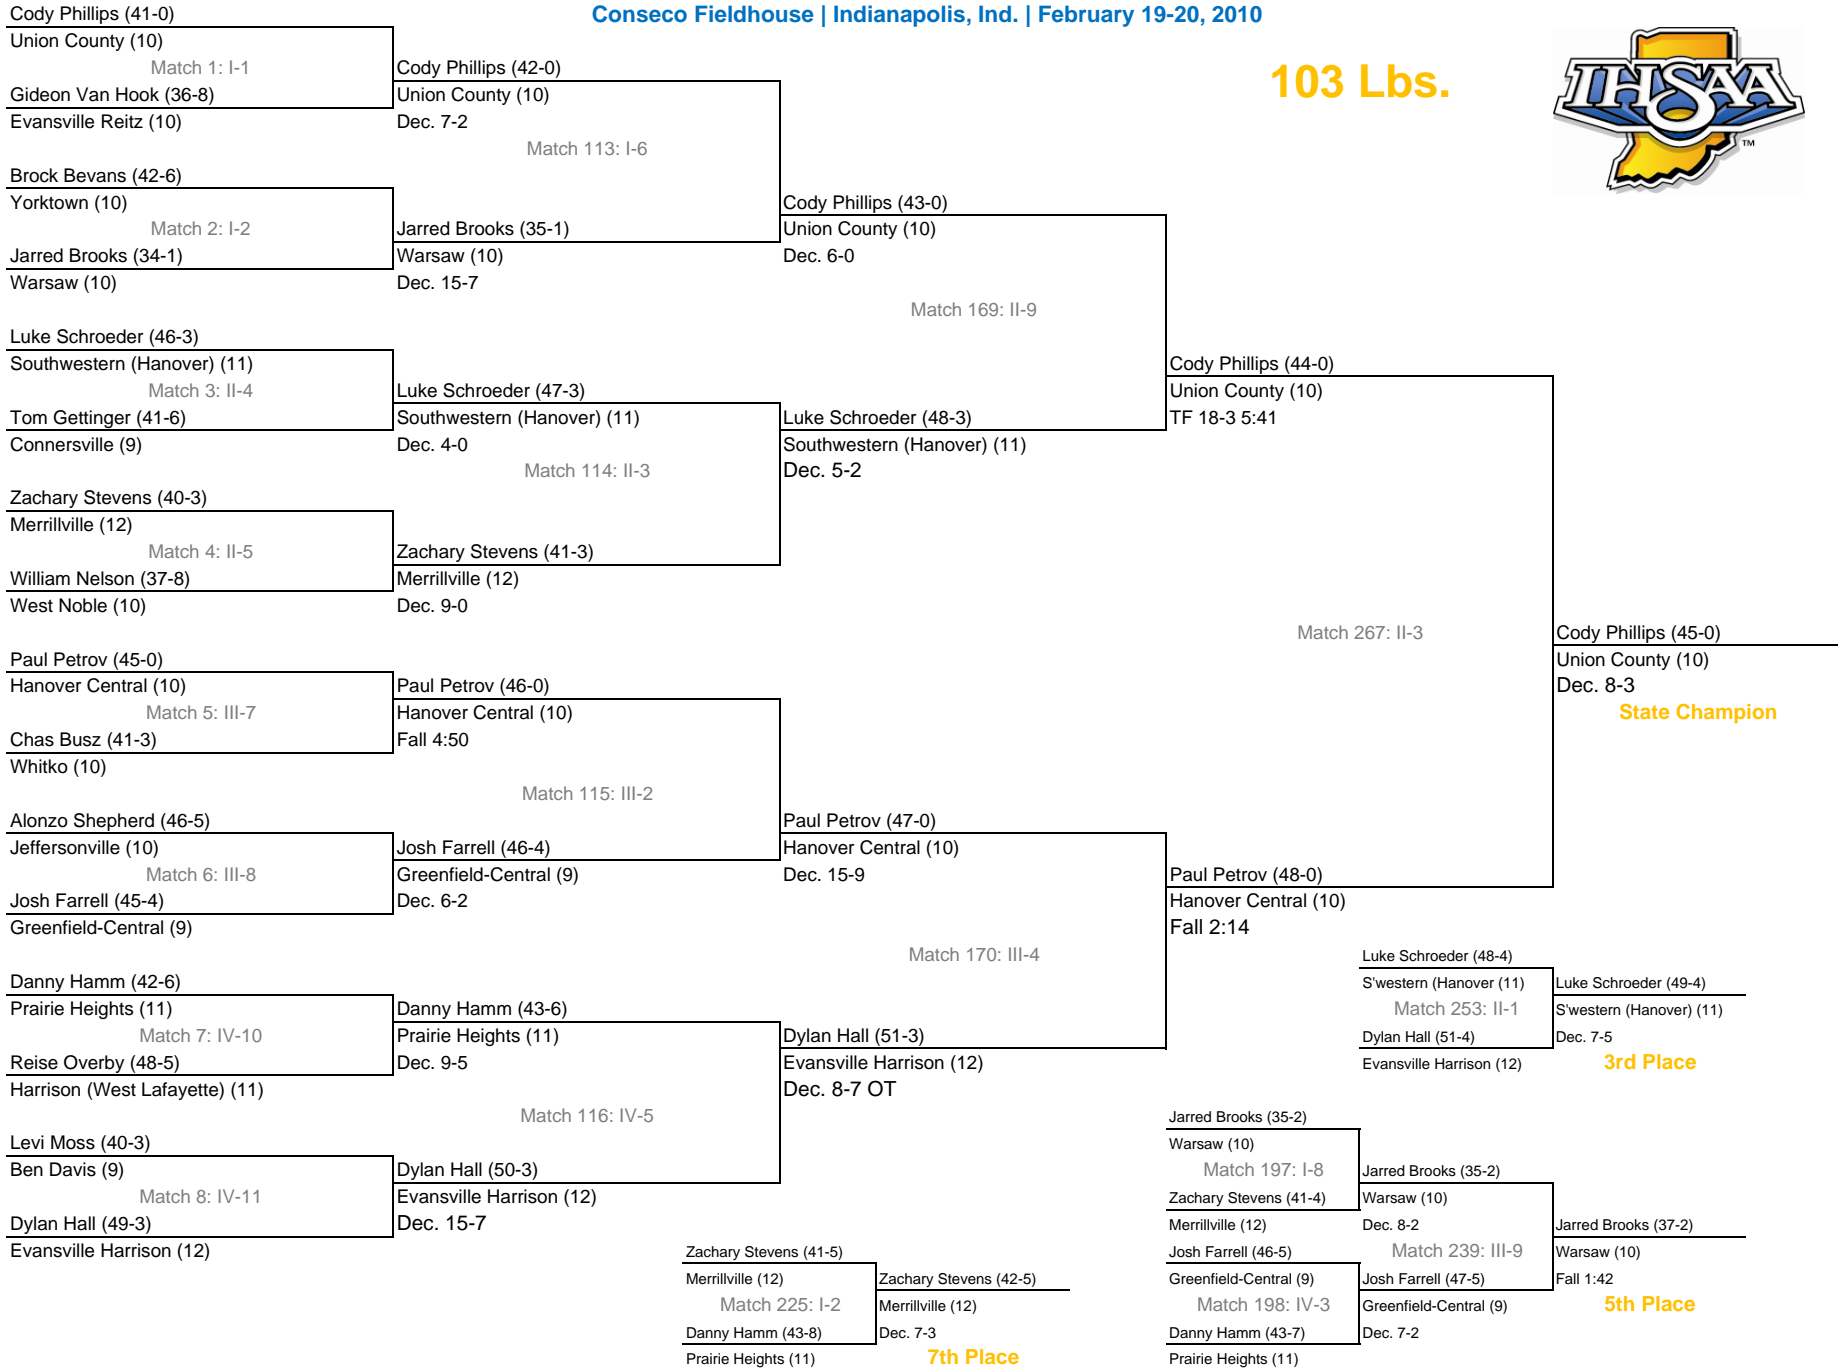

The 72nd Annual IHSAA Individual Wrestling State Finals

Conseco Fieldhouse | Indianapolis, Ind. | February 19-20, 2010

103 Lbs.

The 72nd Annual IHSAA Individual Wrestling State Finals

Conseco Fieldhouse | Indianapolis, Ind. | February 19-20, 2010

112 Lbs.

The 72nd Annual IHSAA Individual Wrestling State Finals

Conseco Fieldhouse | Indianapolis, Ind. | February 19-20, 2010

119 Lbs.

The 72nd Annual IHSAA Individual Wrestling State Finals

Conseco Fieldhouse | Indianapolis, Ind. | February 19-20, 2010