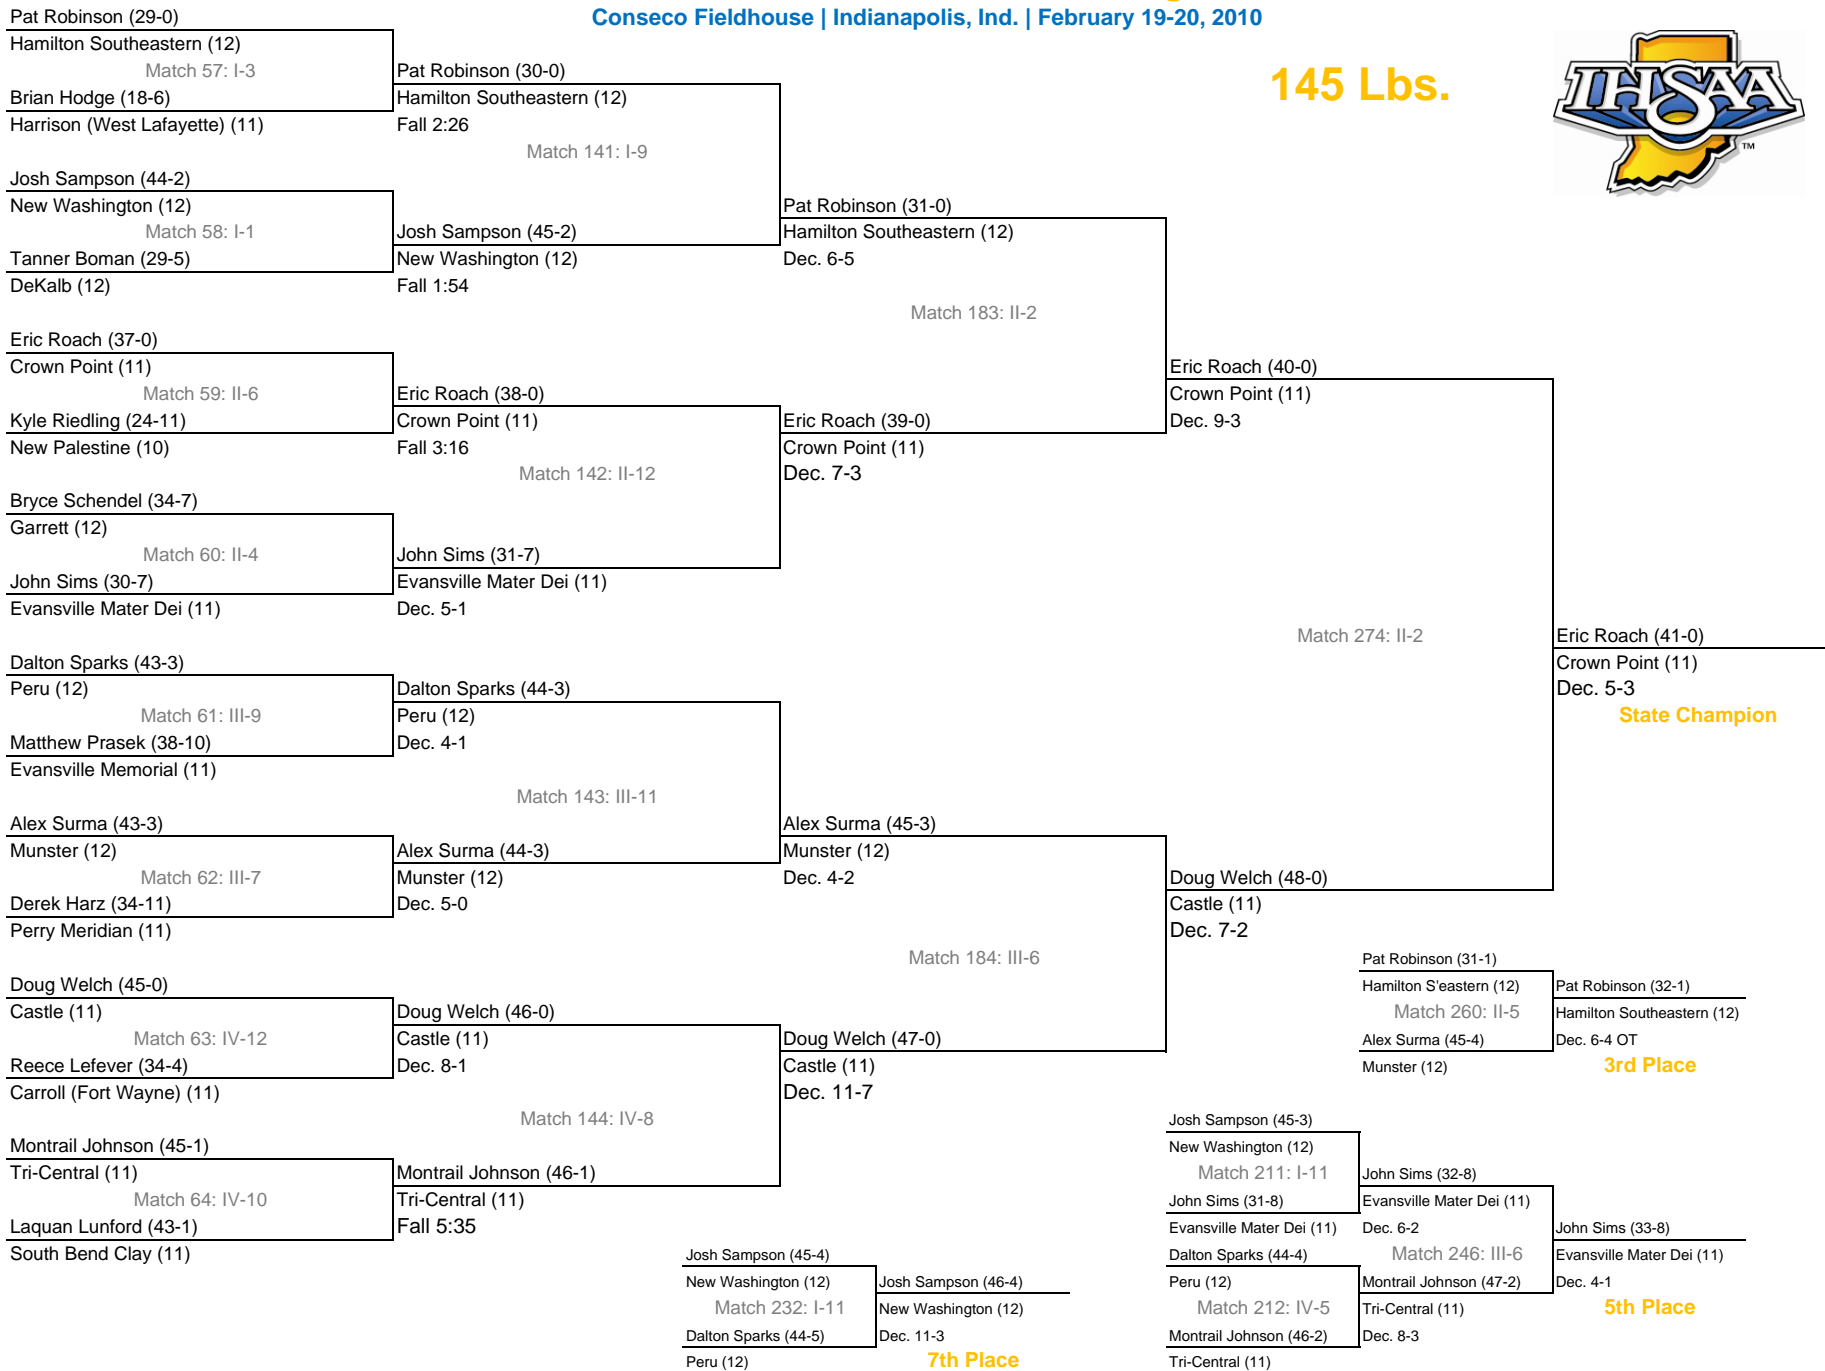

The 72nd Annual IHSAA Individual Wrestling State Finals

Conseco Fieldhouse | Indianapolis, Ind. | February 19-20, 2010

145 Lbs.