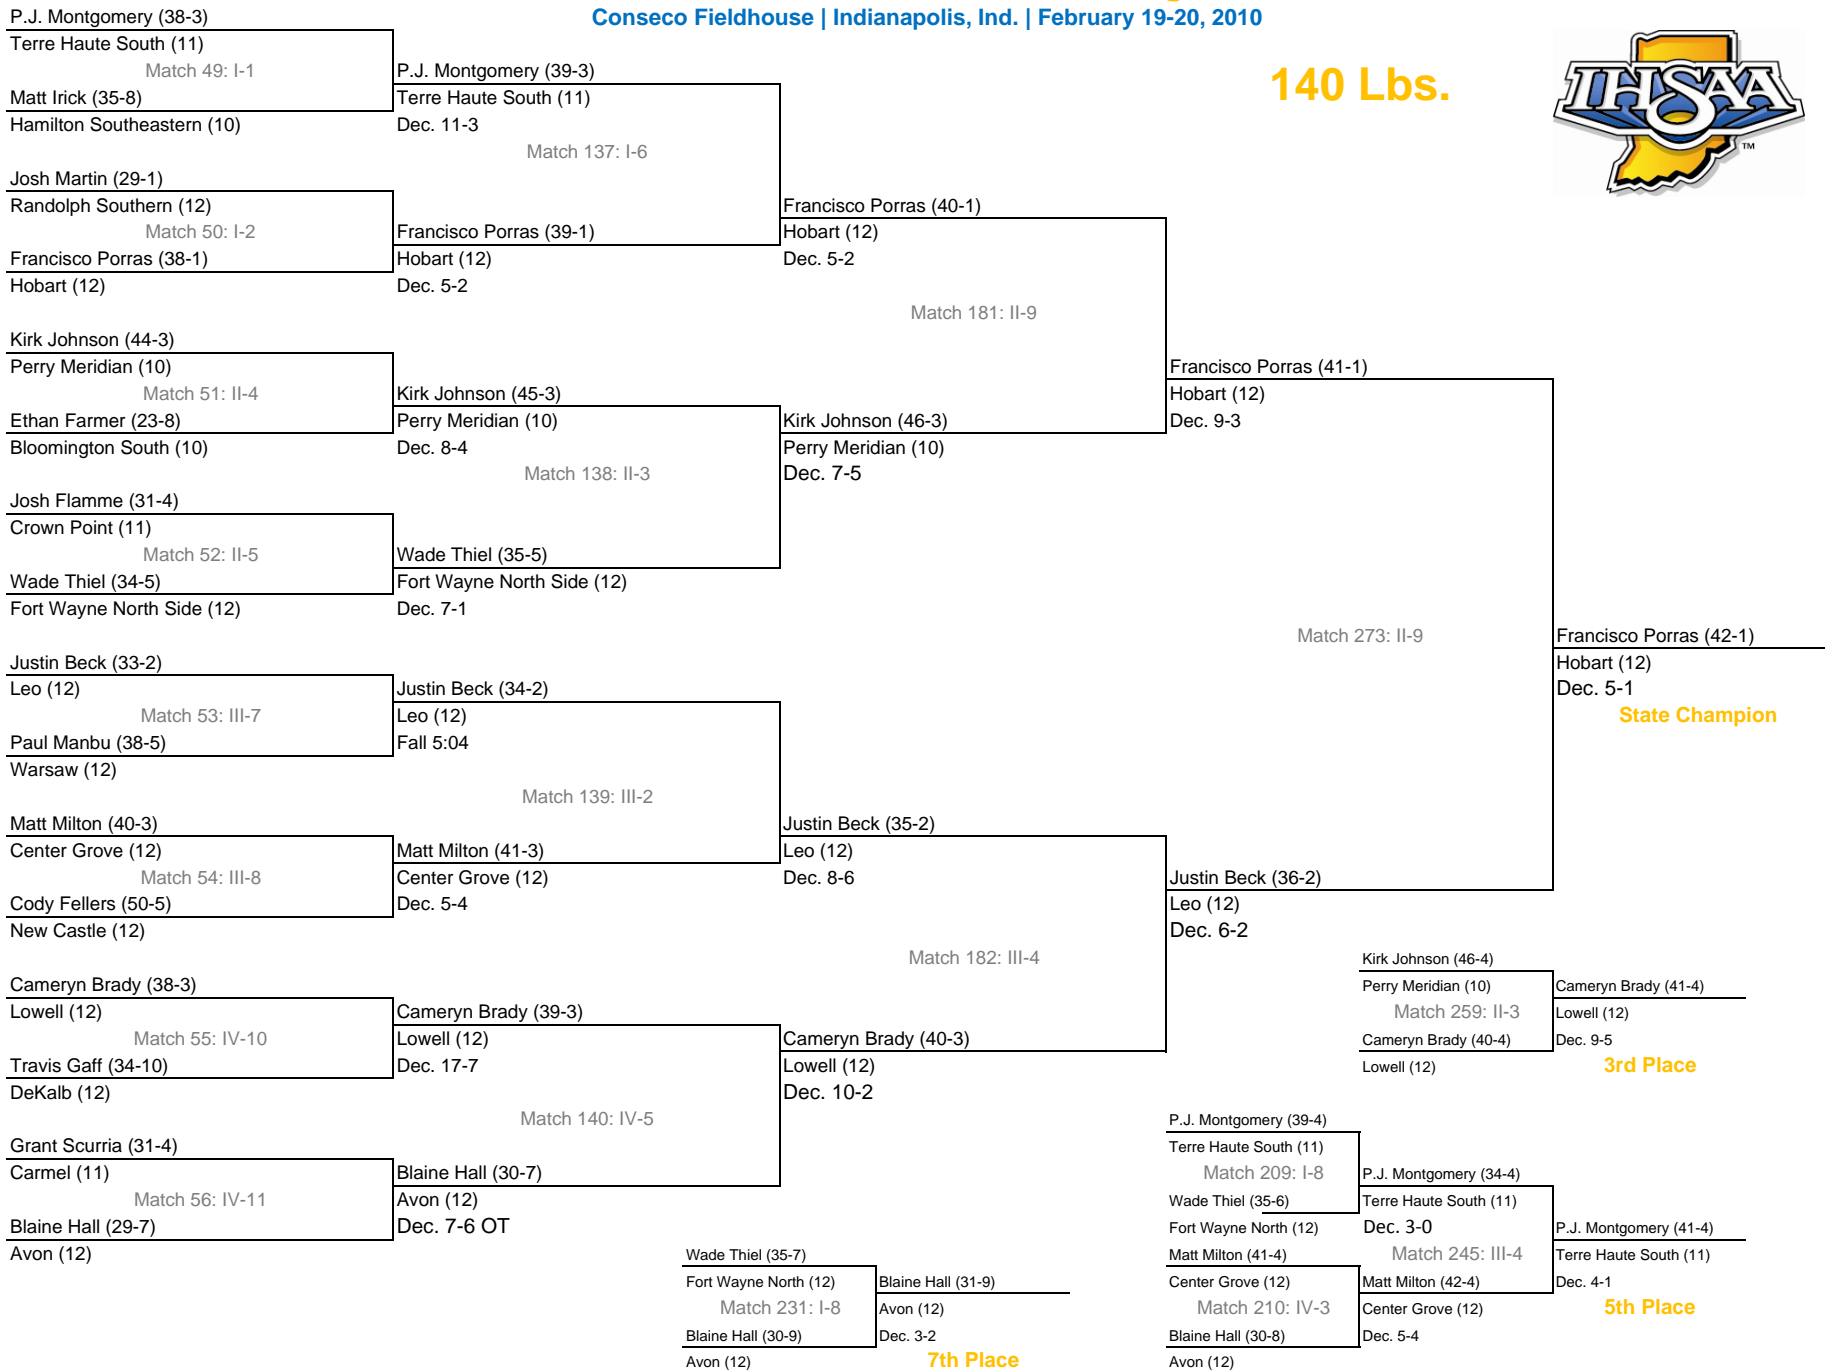

The 72nd Annual IHSAA Individual Wrestling State Finals

Conseco Fieldhouse | Indianapolis, Ind. | February 19-20, 2010

140 Lbs.