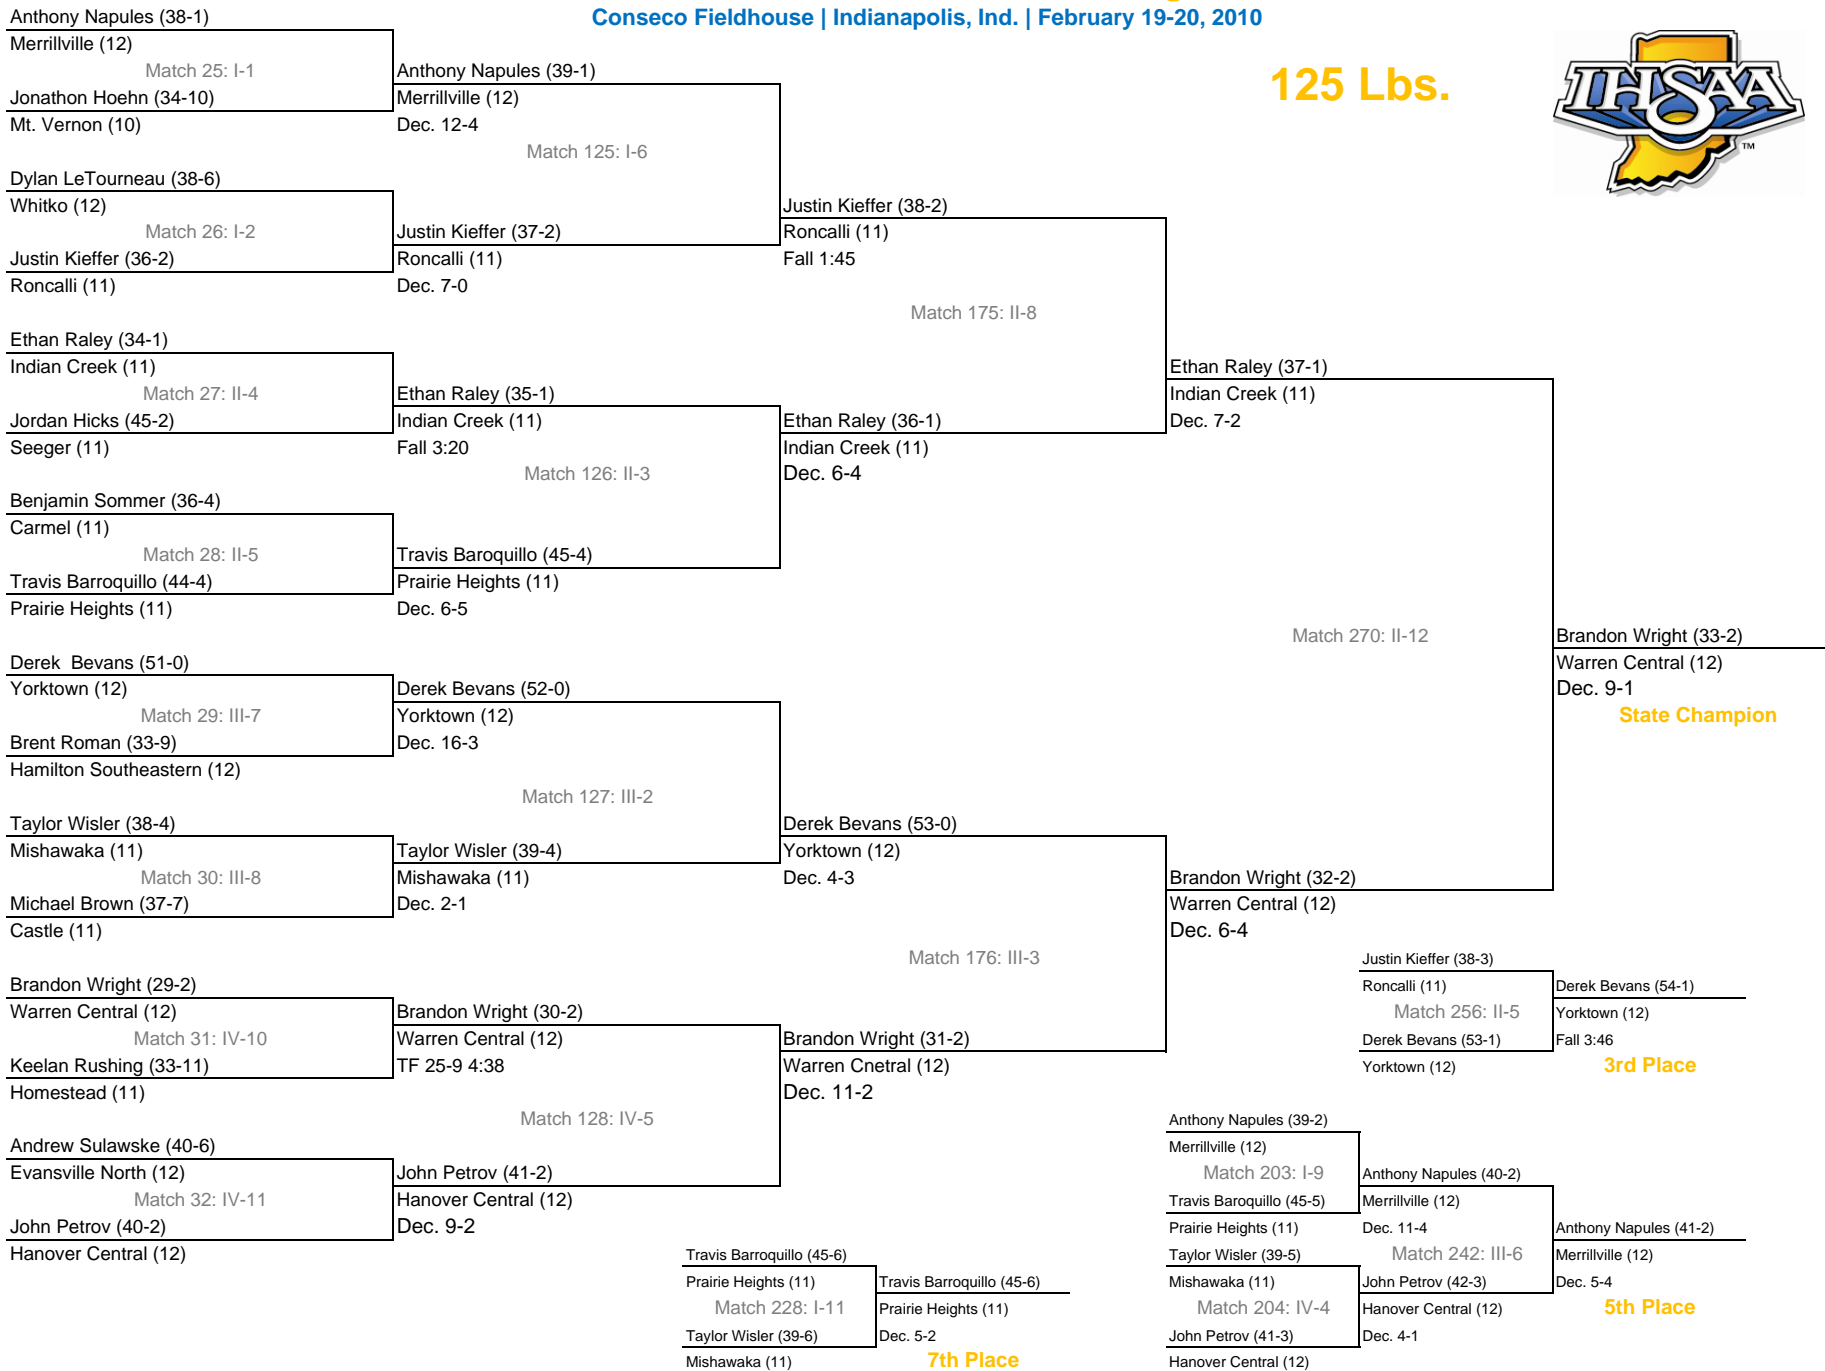

The 72nd Annual IHSAA Individual Wrestling State Finals

Conseco Fieldhouse | Indianapolis, Ind. | February 19-20, 2010

125 Lbs.