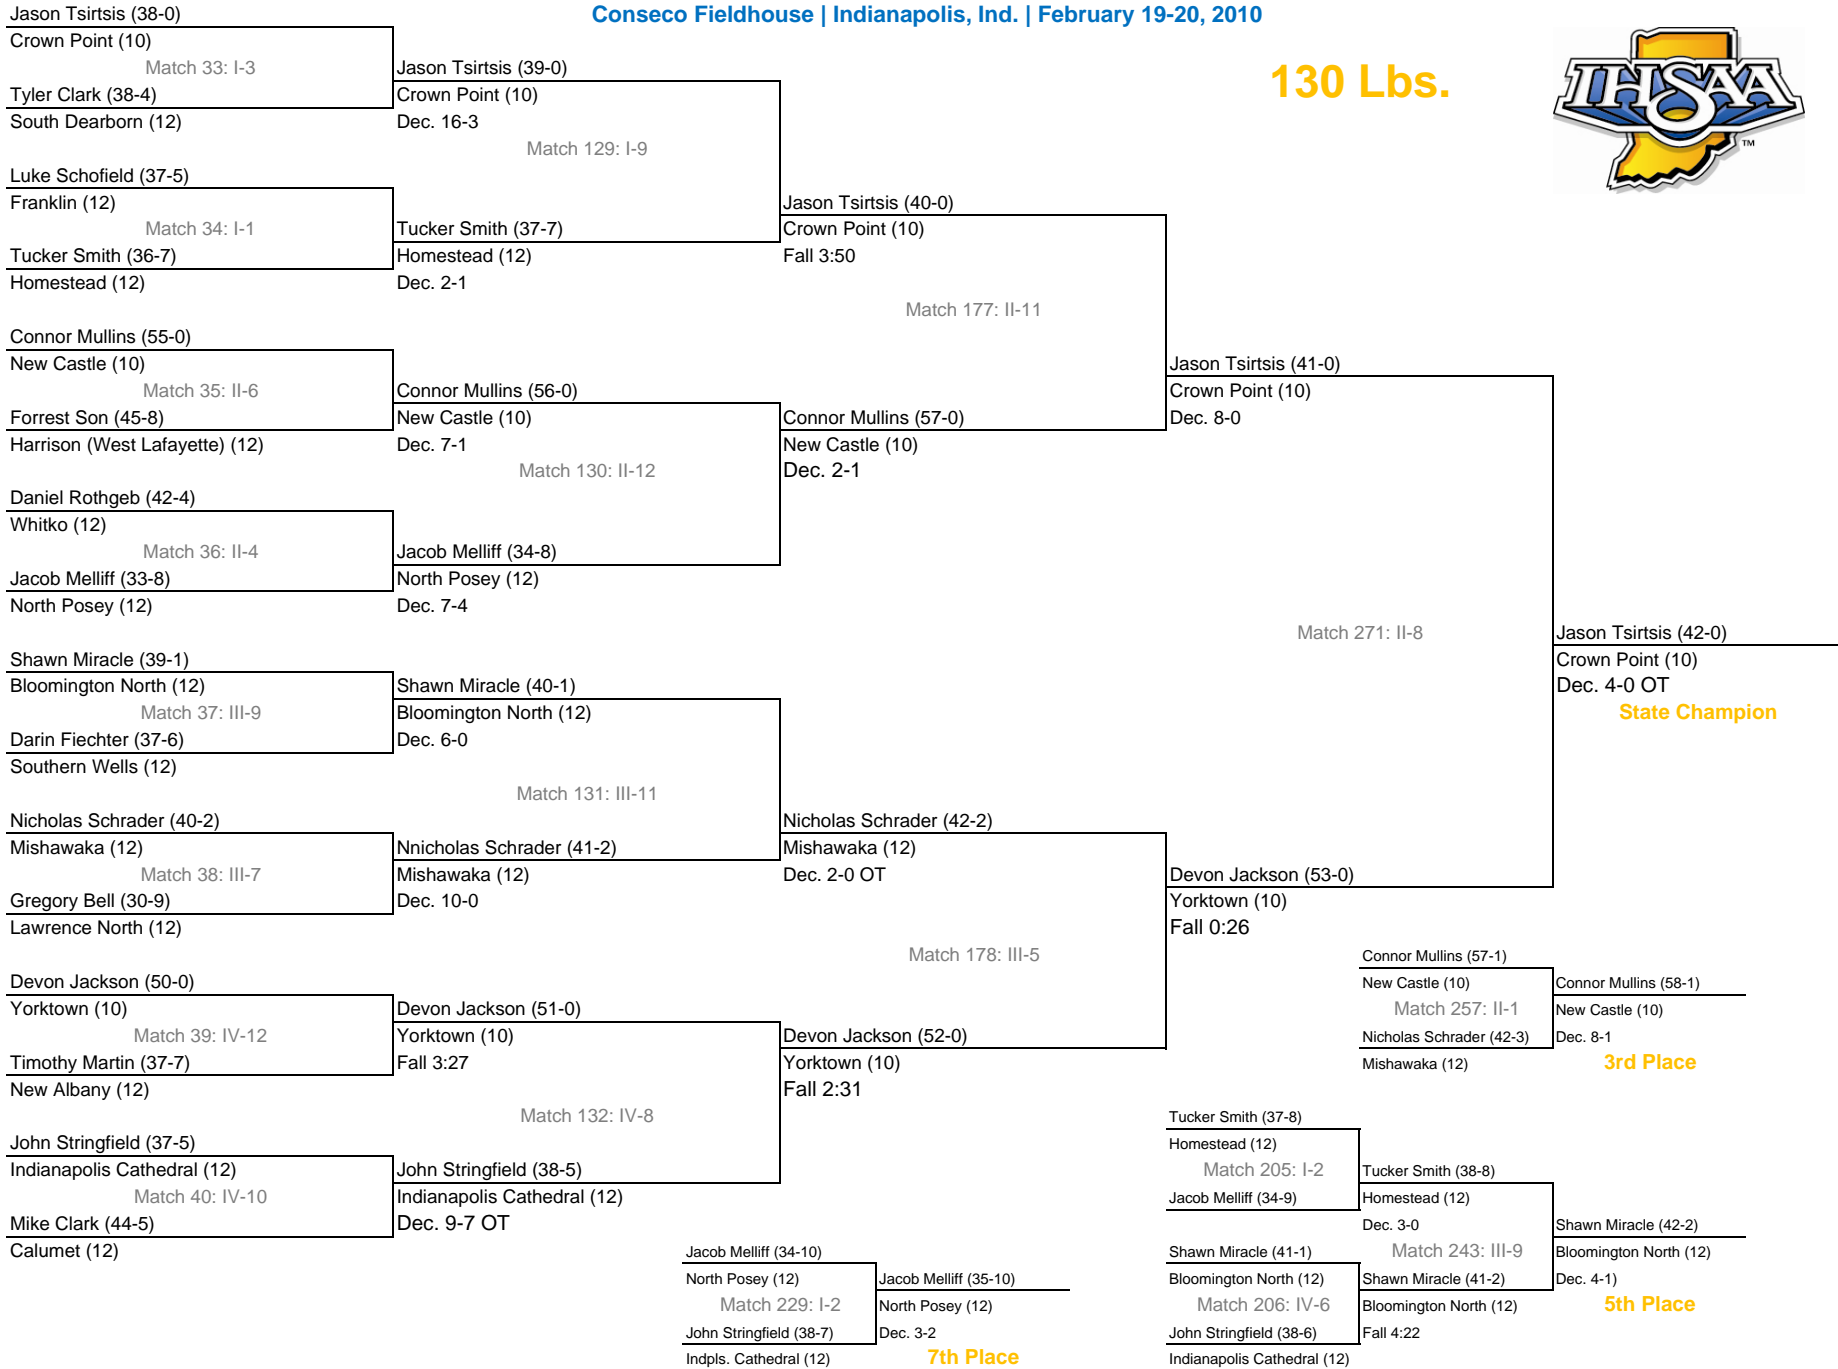

The 72nd Annual IHSAA Individual Wrestling State Finals

Conseco Fieldhouse | Indianapolis, Ind. | February 19-20, 2010

130 Lbs.