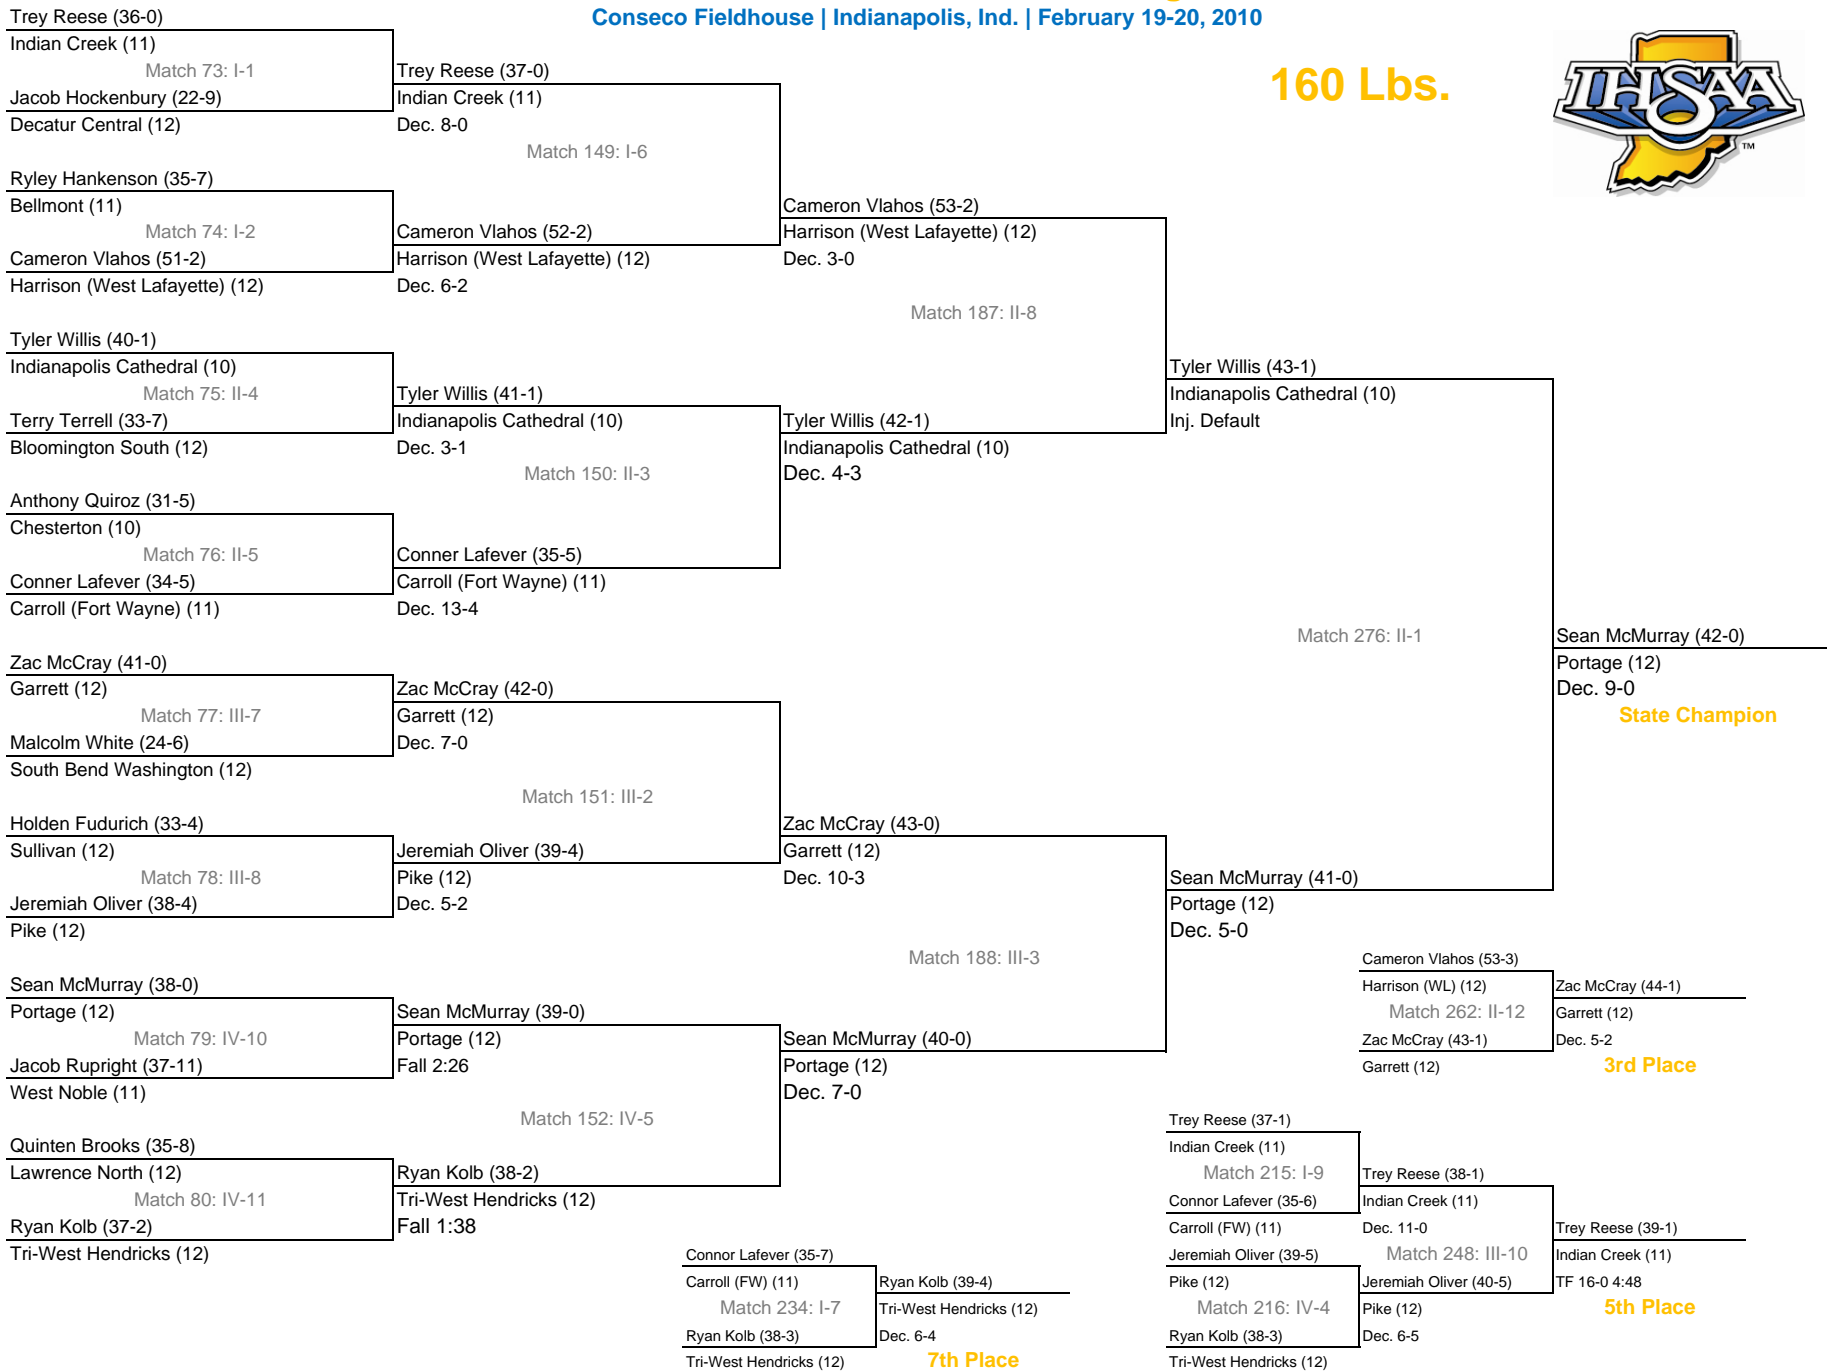

The 72nd Annual IHSAA Individual Wrestling State Finals

Conseco Fieldhouse | Indianapolis, Ind. | February 19-20, 2010

160 Lbs.