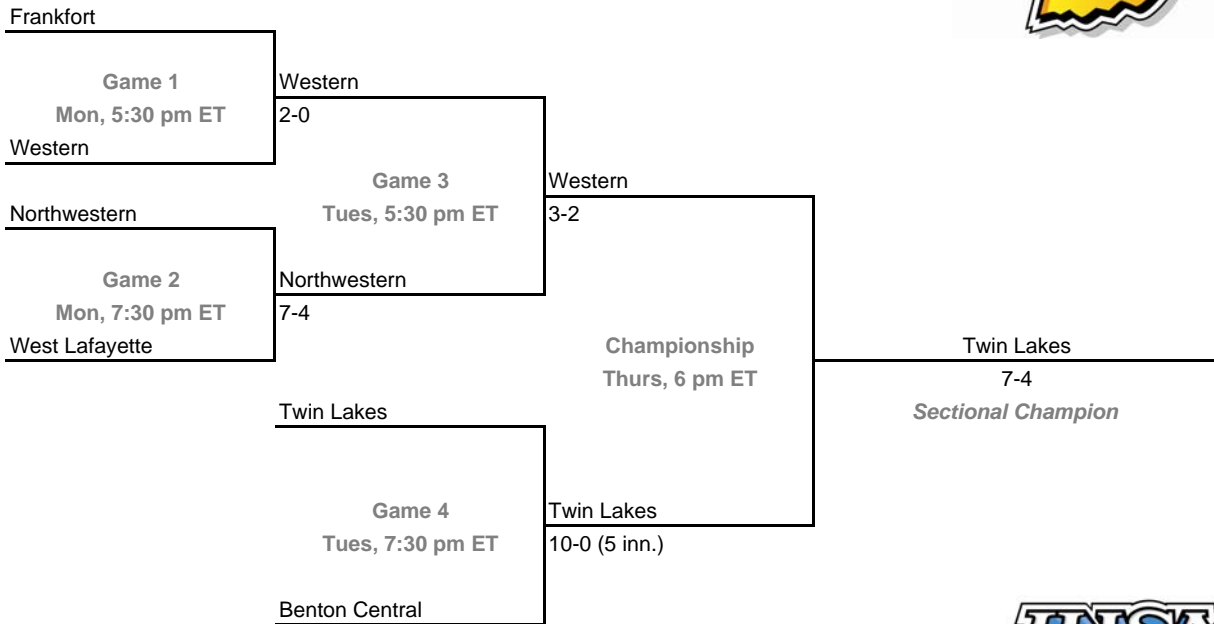

**Class 3A, Sectional 19 | South Bend St. Joseph's (7 teams)**

**Class 3A, Sectional 20 | Lakeland (7 teams)**

**Home Team:** Bottom team in each game is home team.

**Exception:** Bye teams in 6-team bracket will always be visitor in final game.

**2009-10 IHSAA Class 3A Softball  
26th Annual State Tournament Series**

**Sectionals**

**Dates:** May 24-29, 2010

**Admission:** \$5 session; \$8 season (season tickets may be provided with 3 or more sessions)

**Class 3A, Sectional 21 | Twin Lakes (6 teams)**

**Class 3A, Sectional 22 | Norwell (6 teams)**

**Home Team:** Bottom team in each game is home team.  
**Exception:** Bye teams in 6-team bracket will always be visitor in final game.