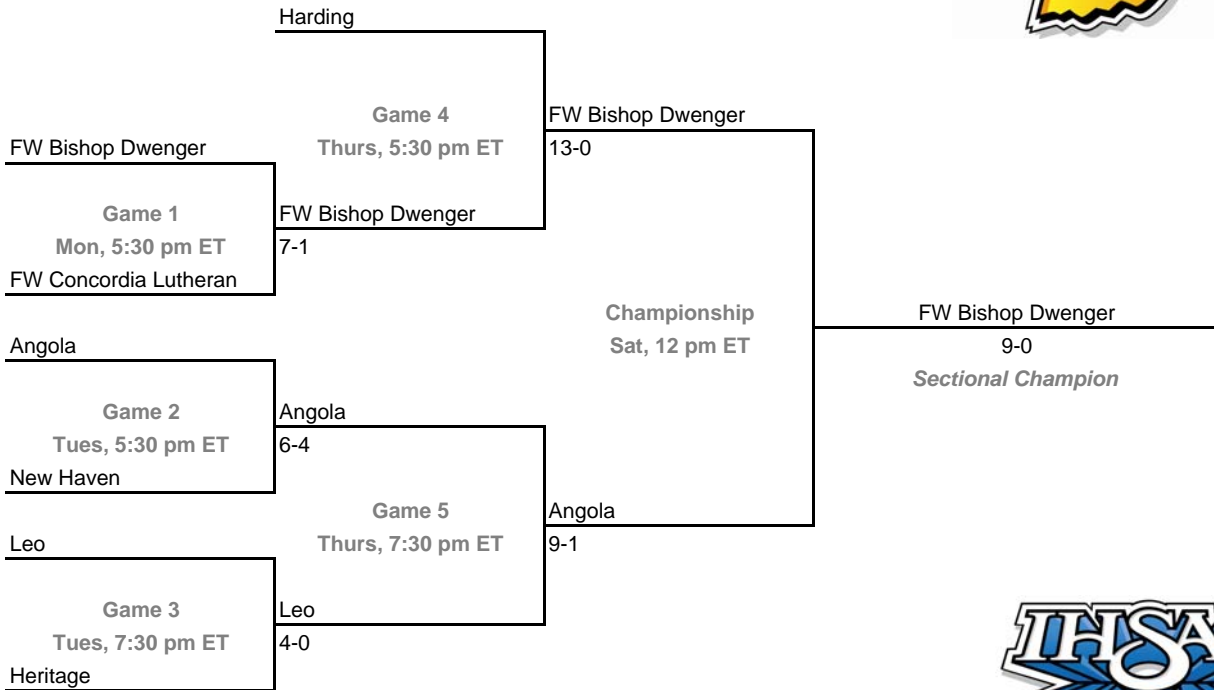

**Class 3A, Sectional 21 | Twin Lakes (6 teams)**

**Class 3A, Sectional 22 | Norwell (6 teams)**

**Home Team:** Bottom team in each game is home team.  
**Exception:** Bye teams in 6-team bracket will always be visitor in final game.

**Class 3A, Sectional 23 | Angola (7 teams)**

**Class 3A, Sectional 24 | Blackford (6 teams)**

**Home Team:** Bottom team in each game is home team.

**Exception:** Bye teams in 6-team bracket will always be visitor in final game.