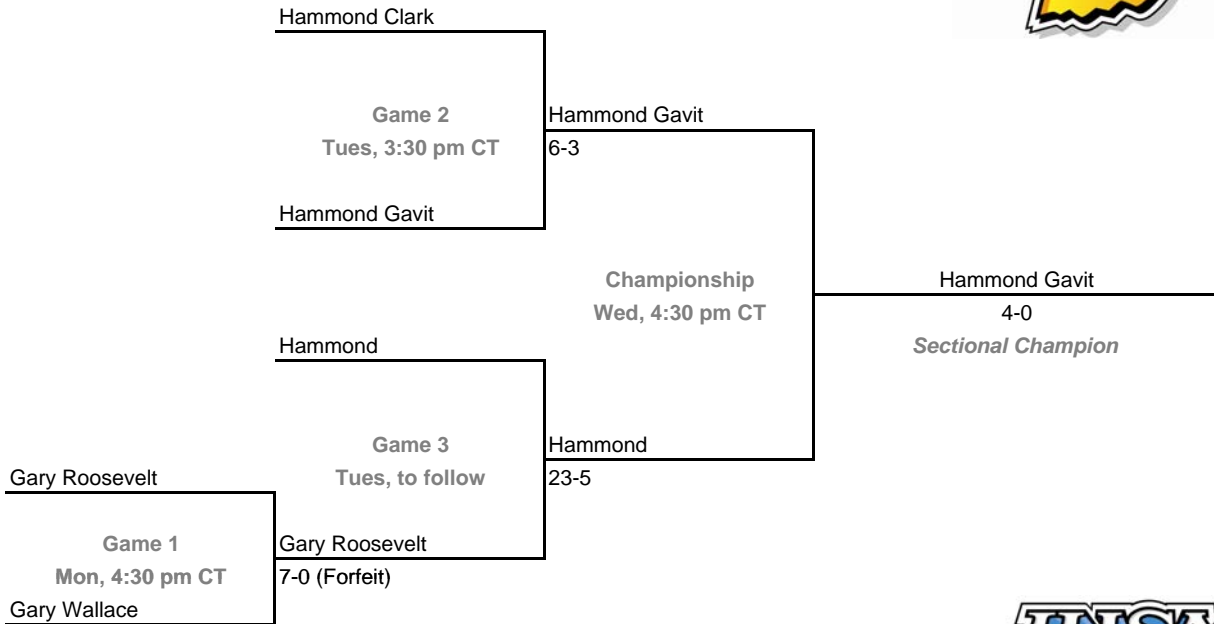

**2009-10 IHSAA Class 3A Softball  
26th Annual State Tournament Series**

**Sectionals**

**Dates:** May 24-29, 2010

**Admission:** \$5 session; \$8 season (season tickets may be provided with 3 or more sessions)

**Class 3A, Sectional 17 | Hammond Gavitt (5 teams)**

**Class 3A, Sectional 18 | Kankakee Valley (6 teams)**

**Home Team:** Bottom team in each game is home team.  
**Exception:** Bye teams in 6-team bracket will always be visitor in final game.