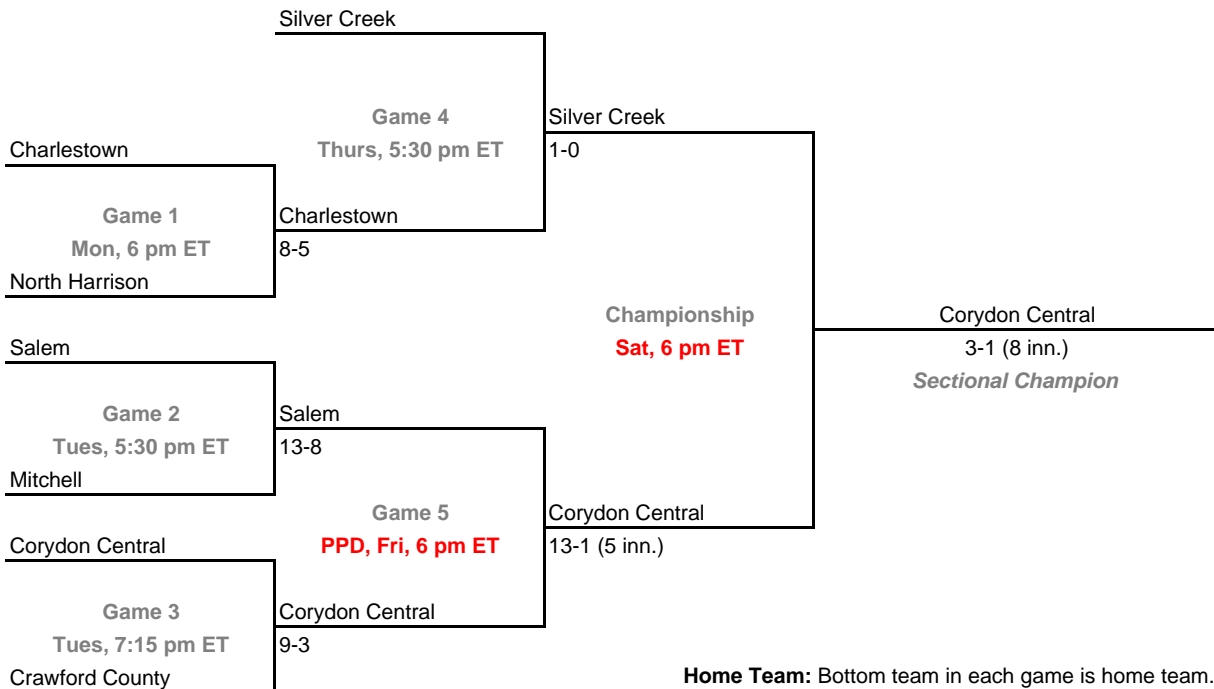

**Sectionals**

**Dates:** May 24-29, 2010

**Admission:** \$5 session; \$8 season (season tickets may be provided with 3 or more sessions)

**Class 3A, Sectional 29 | West Vigo (7 teams)**

**Class 3A, Sectional 30 | Silver Creek (7 teams)**