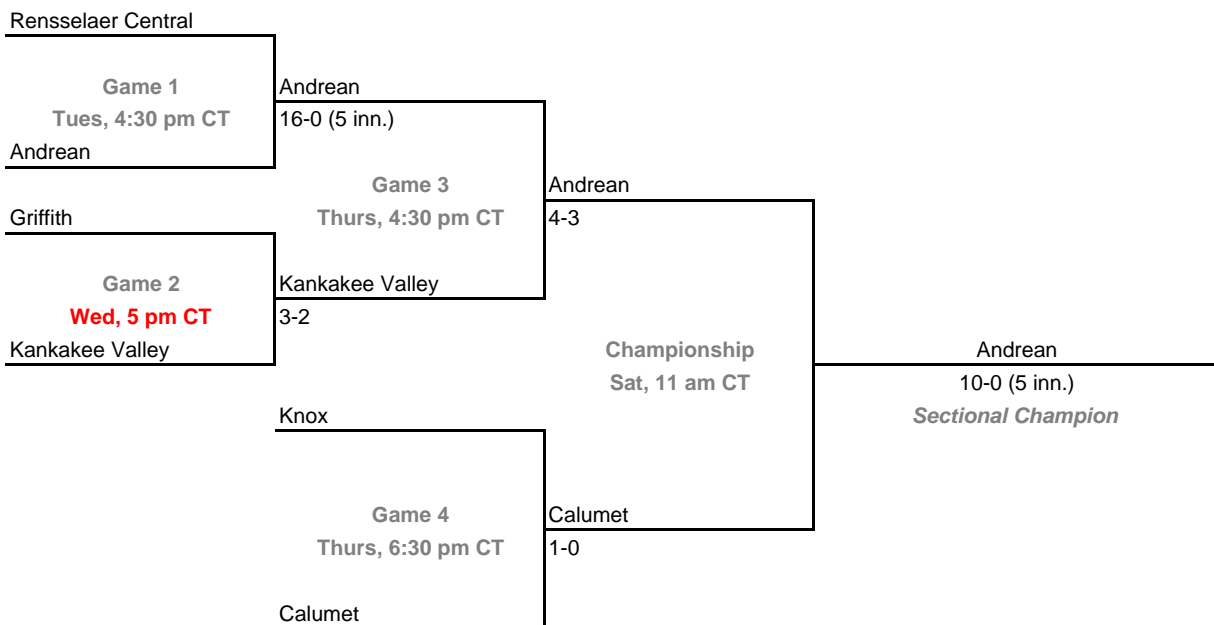

**2009-10 IHSAA Class 3A Softball  
26th Annual State Tournament Series**

**Sectionals**

**Dates:** May 24-29, 2010

**Admission:** \$5 session; \$8 season (season tickets may be provided with 3 or more sessions)

**Class 3A, Sectional 17 | Hammond Gavitt (5 teams)**

**Class 3A, Sectional 18 | Kankakee Valley (6 teams)**

**Home Team:** Bottom team in each game is home team.  
**Exception:** Bye teams in 6-team bracket will always be visitor in final game.