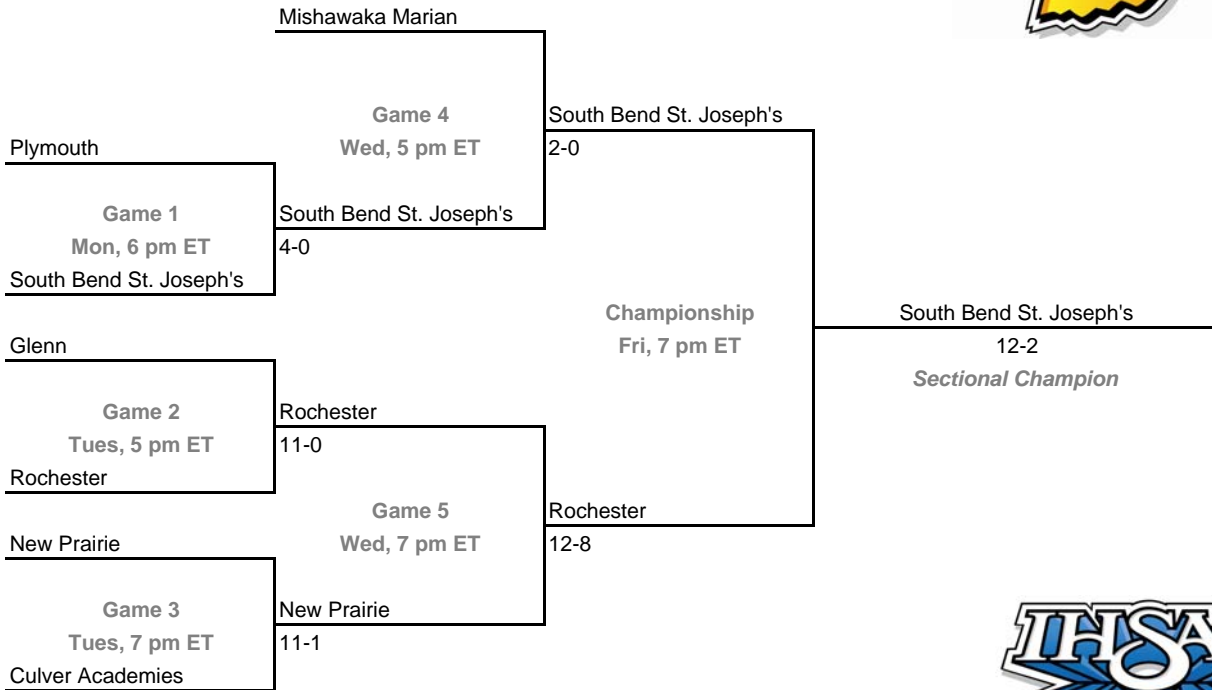

**2009-10 IHSAA Class 3A Softball  
26th Annual State Tournament Series**

**Sectionals**

**Dates:** May 24-29, 2010

**Admission:** \$5 session; \$8 season (season tickets may be provided with 3 or more sessions)

**Class 3A, Sectional 17 | Hammond Gavitt (5 teams)**

**Class 3A, Sectional 18 | Kankakee Valley (6 teams)**

**Home Team:** Bottom team in each game is home team.  
**Exception:** Bye teams in 6-team bracket will always be visitor in final game.

**2009-10 IHSAA Class 3A Softball**  
**26th Annual State Tournament Series**

**Sectionals**

**Dates:** May 24-29, 2010

**Admission:** \$5 session; \$8 season (season tickets may be provided with 3 or more sessions)

**Class 3A, Sectional 19 | South Bend St. Joseph's (7 teams)**

**Class 3A, Sectional 20 | Lakeland (7 teams)**

**Home Team:** Bottom team in each game is home team.

**Exception:** Bye teams in 6-team bracket will always be visitor in final game.