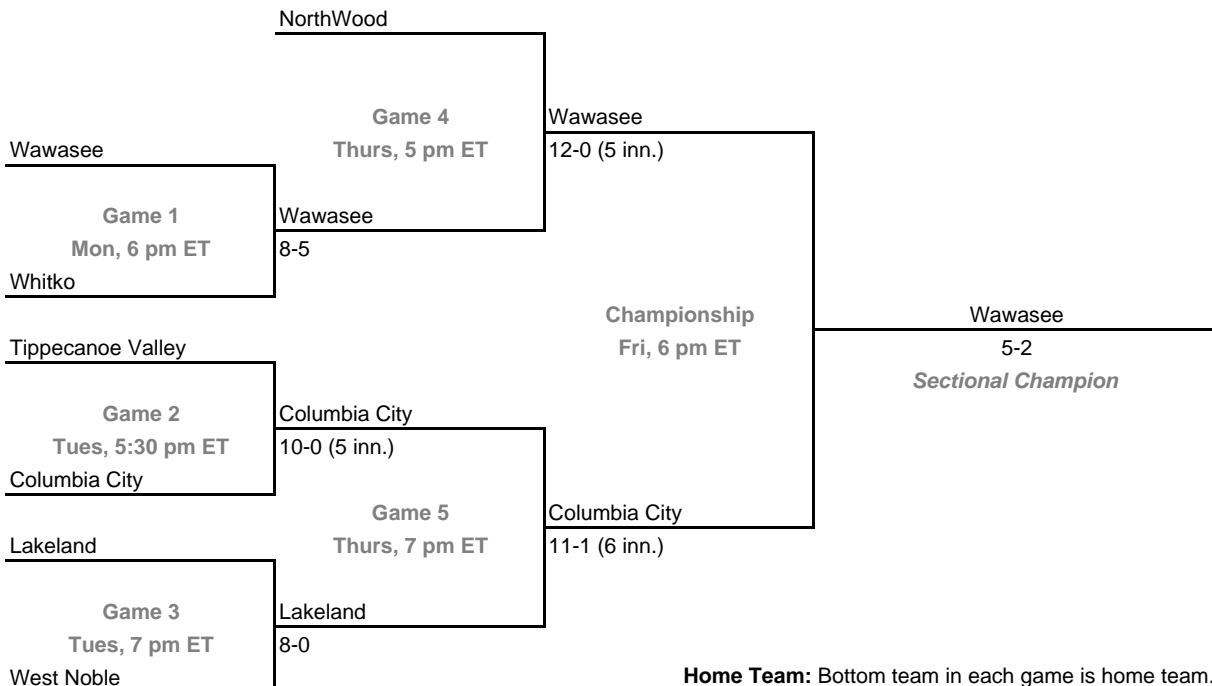

**2009-10 IHSAA Class 3A Softball  
26th Annual State Tournament Series**

**Sectionals**

**Dates:** May 24-29, 2010

**Admission:** \$5 session; \$8 season (season tickets may be provided with 3 or more sessions)

**Class 3A, Sectional 17 | Hammond Gavitt (5 teams)**

**Class 3A, Sectional 18 | Kankakee Valley (6 teams)**

**Home Team:** Bottom team in each game is home team.  
**Exception:** Bye teams in 6-team bracket will always be visitor in final game.

**2009-10 IHSAA Class 3A Softball**  
**26th Annual State Tournament Series**

**Sectionals**

**Dates:** May 24-29, 2010

**Admission:** \$5 session; \$8 season (season tickets may be provided with 3 or more sessions)

**Class 3A, Sectional 19 | South Bend St. Joseph's (7 teams)**

**Class 3A, Sectional 20 | Lakeland (7 teams)**

**Home Team:** Bottom team in each game is home team.

**Exception:** Bye teams in 6-team bracket will always be visitor in final game.