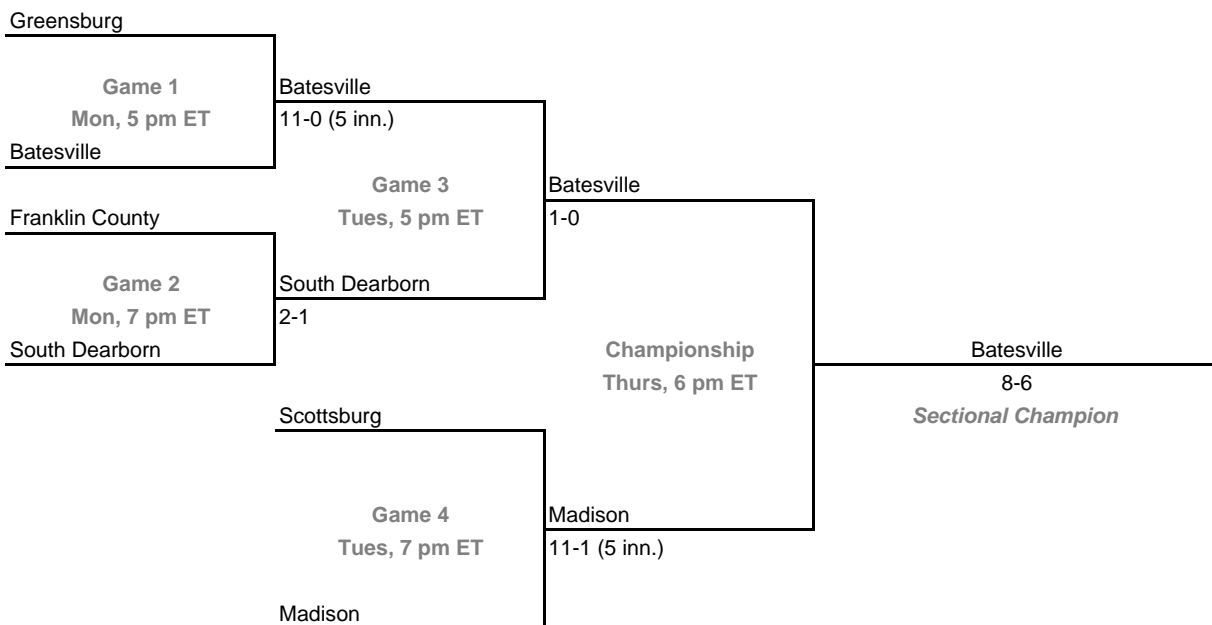

**Home Team:** Bottom team in each game is home team.

**Exception:** Bye teams in 6-team bracket will always be visitor in final game.

**2009-10 IHSAA Class 3A Softball  
26th Annual State Tournament Series**