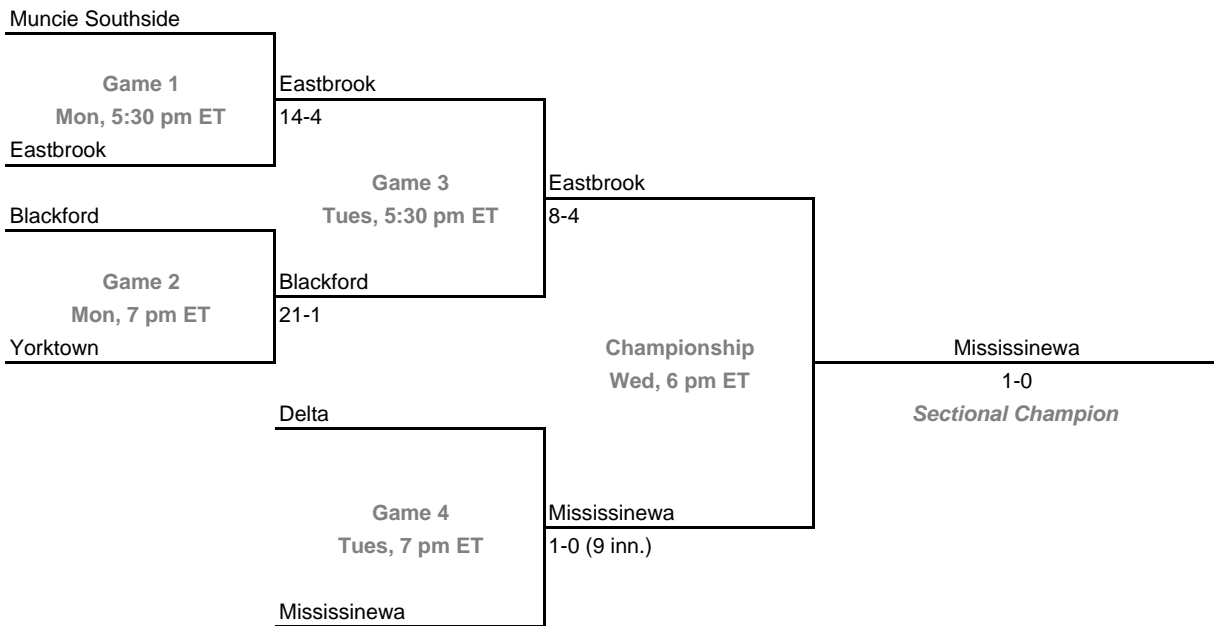

**Class 3A, Sectional 21 | Twin Lakes (6 teams)**

**Class 3A, Sectional 22 | Norwell (6 teams)**

**Home Team:** Bottom team in each game is home team.  
**Exception:** Bye teams in 6-team bracket will always be visitor in final game.

**Class 3A, Sectional 23 | Angola (7 teams)**

**Class 3A, Sectional 24 | Blackford (6 teams)**

**Home Team:** Bottom team in each game is home team.

**Exception:** Bye teams in 6-team bracket will always be visitor in final game.