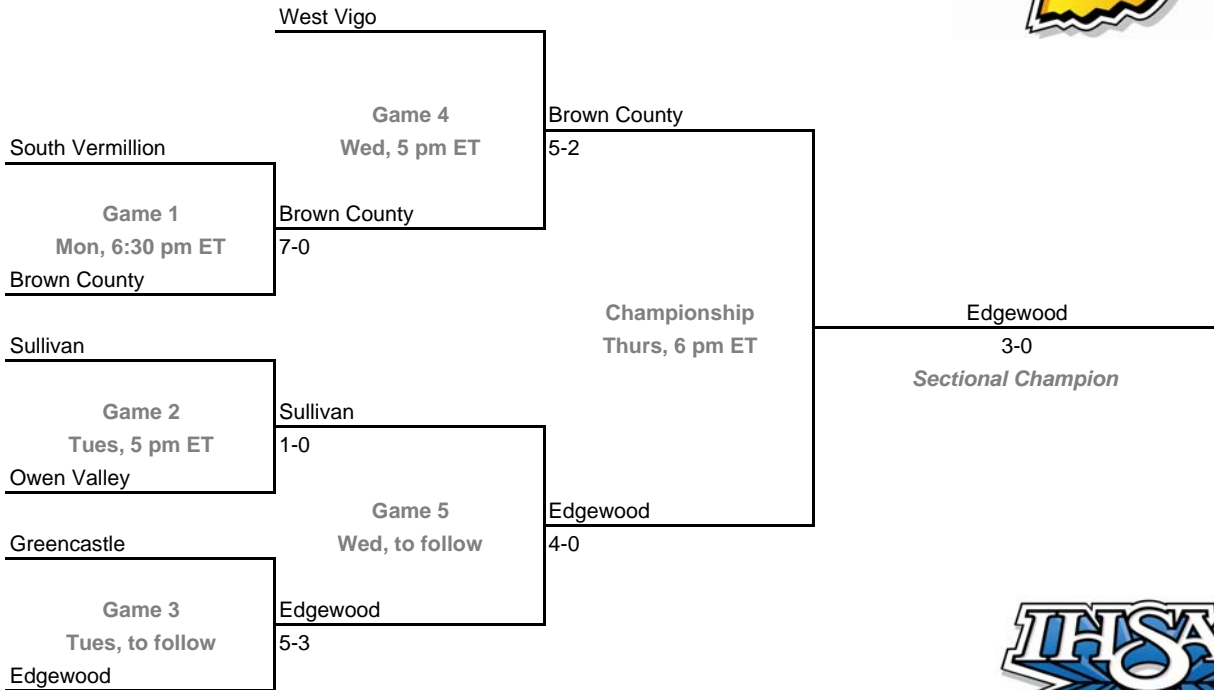

Class 3A, Sectional 29 | West Vigo (7 teams)