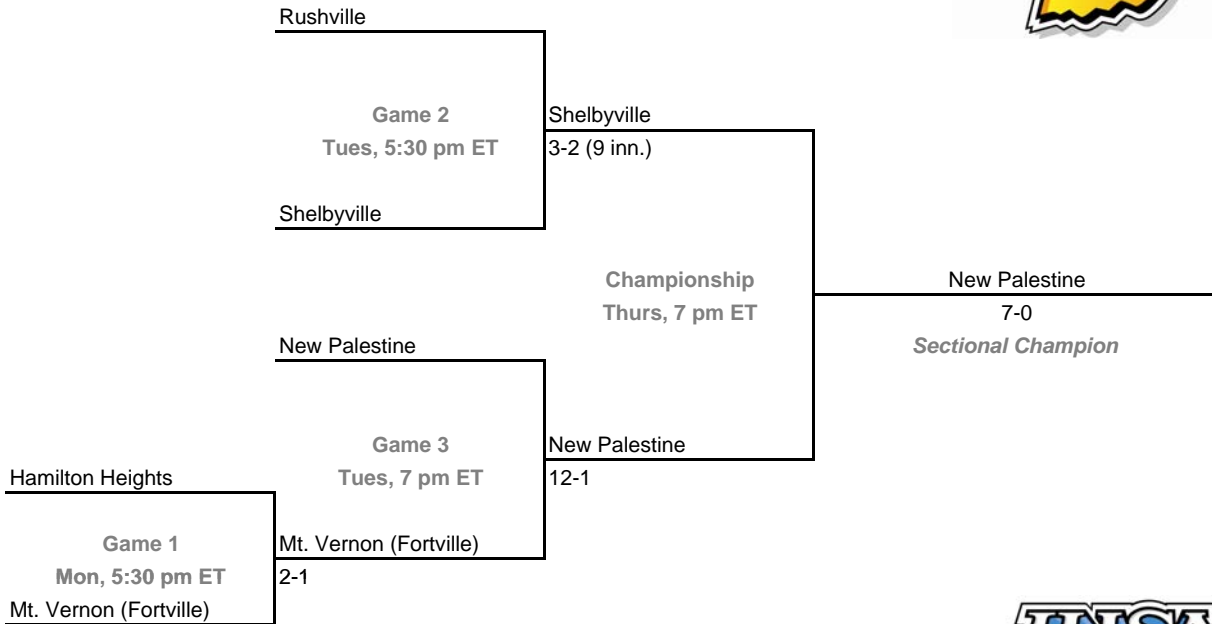

Class 3A, Sectional 27 | Shelbyville (5 teams)