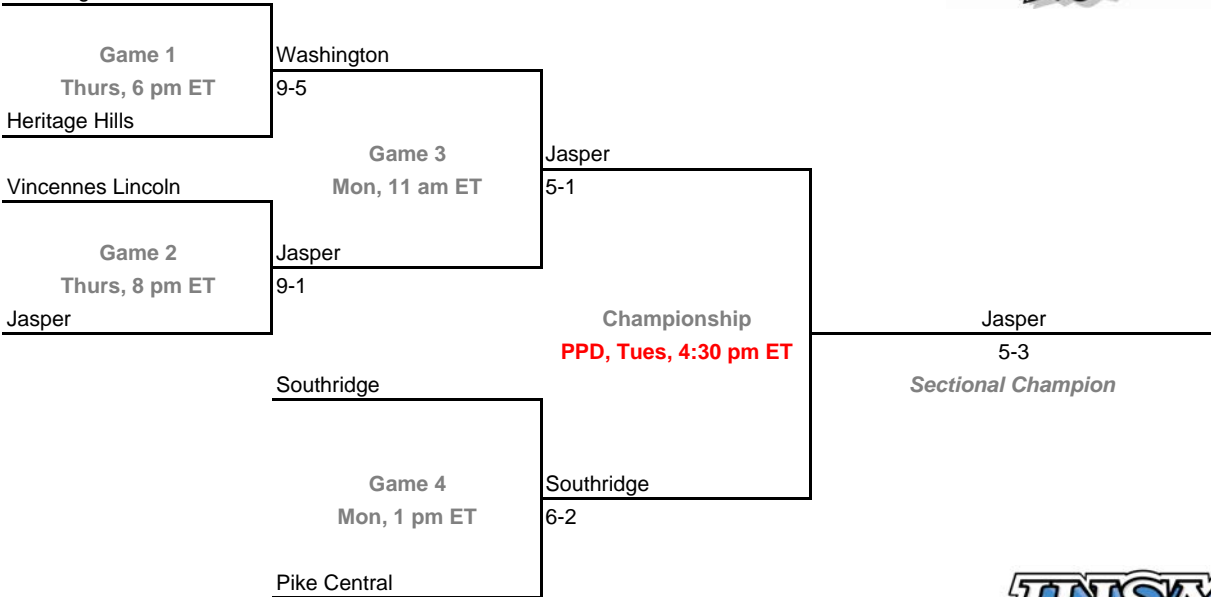

Class 3A, Sectional 31 | Jasper (6 teams)

Washington