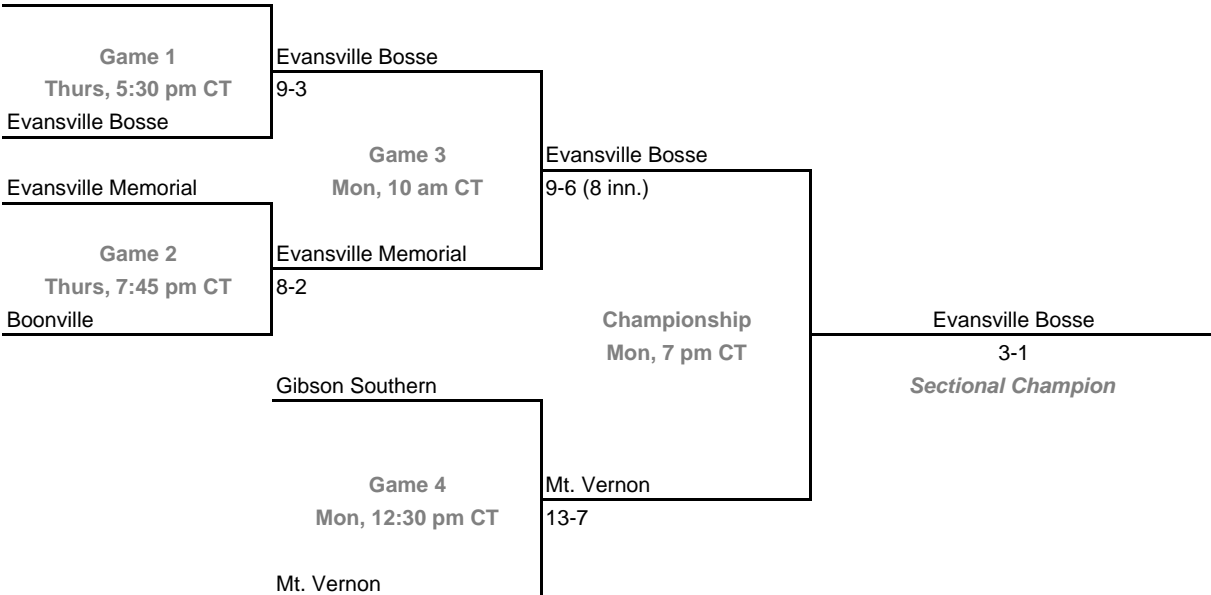

Sectionals

Dates: May 27-31, 2010

Admission: \$5 session; \$8 season (season tickets may be provided with 3 or more sessions)

Class 3A, Sectional 31 | Jasper (6 teams)

Washington

Class 3A, Sectional 32 | Evansville Bosse (6 teams)

Princeton

Home Team: Bottom team in each game is home team.

Exception: Bye teams in 6-team bracket will always be visitor in final game.