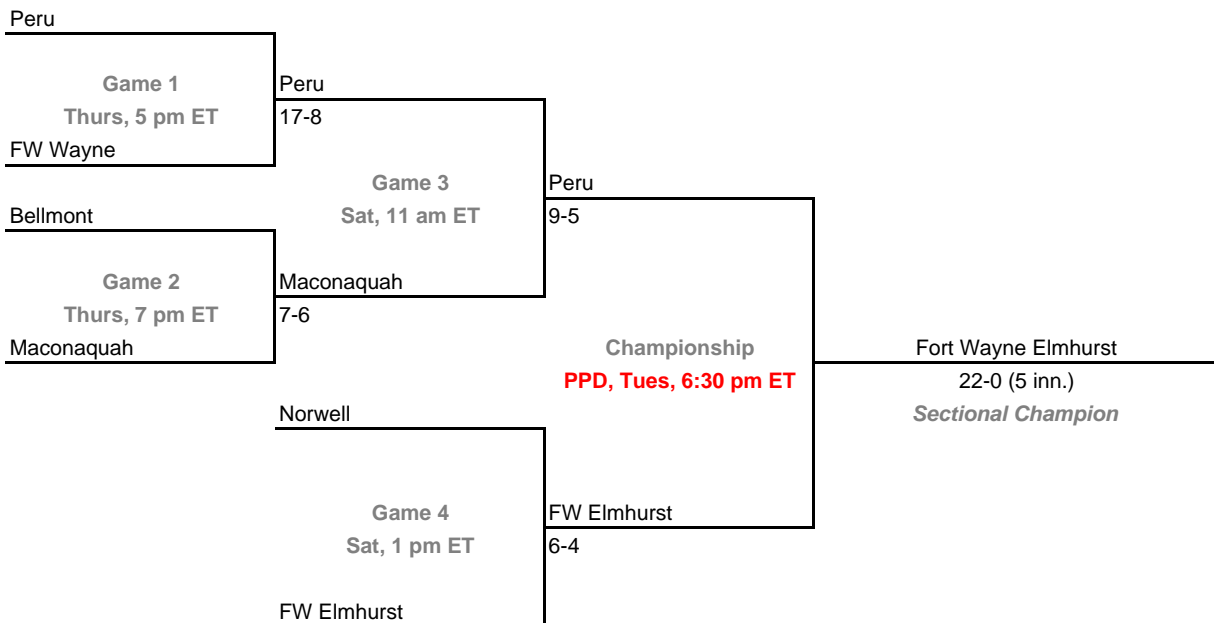

**2009-10 IHSAA Class 3A Baseball
44th Annual State Tournament Series**

Sectionals

Dates: May 27-31, 2010

Admission: \$5 session; \$8 season (season tickets may be provided with 3 or more sessions)

Class 3A, Sectional 17 | Hammond Gavitt (5 teams)

Class 3A, Sectional 18 | Andrean (6 teams)

Home Team: Bottom team in each game is home team.
Exception: Bye teams in 6-team bracket will always be visitor in final game.

**2009-10 IHSAA Class 3A Baseball
44th Annual State Tournament Series**

Sectionals

Dates: May 27-31, 2010

Admission: \$5 session; \$8 season (season tickets may be provided with 3 or more sessions)

Class 3A, Sectional 21 | Tippecanoe Valley (7 teams)

Class 3A, Sectional 22 | Peru (6 teams)

Home Team: Bottom team in each game is home team.
Exception: Bye teams in 6-team bracket will always be visitor in final game.

**2009-10 IHSAA Class 3A Baseball
44th Annual State Tournament Series**

Sectionals