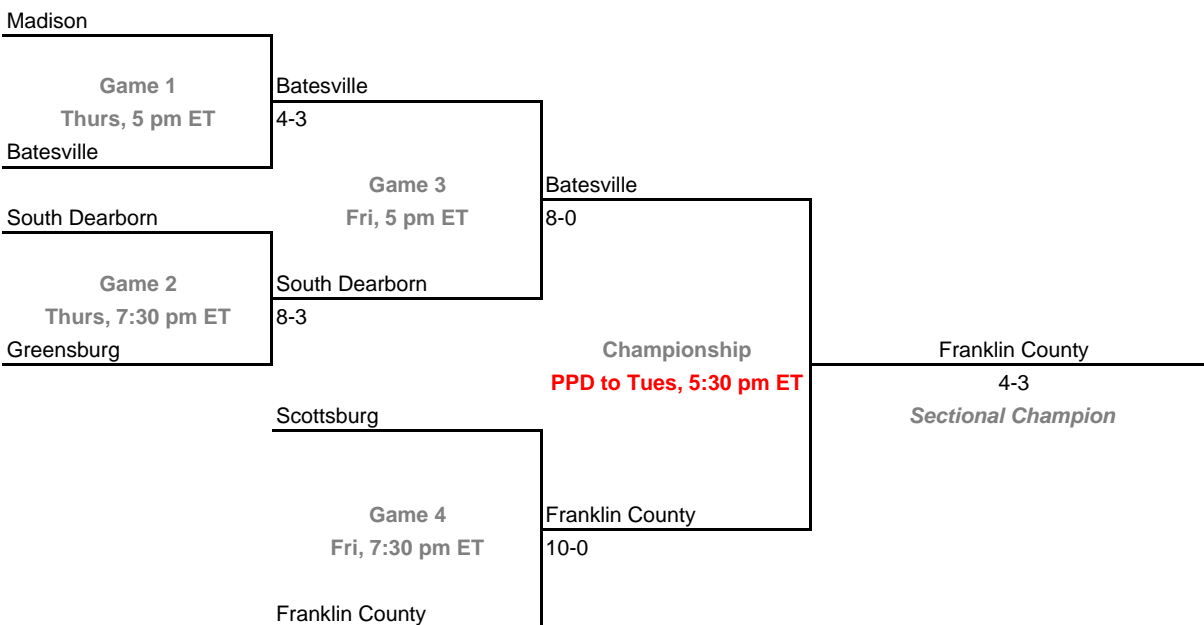

Class 3A, Sectional 27 | Mt. Vernon (Fortville) (5 teams)

Class 3A, Sectional 28 | Greensburg (6 teams)

Home Team: Bottom team in each game is home team.

Exception: Bye teams in 6-team bracket will always be visitor in final game.