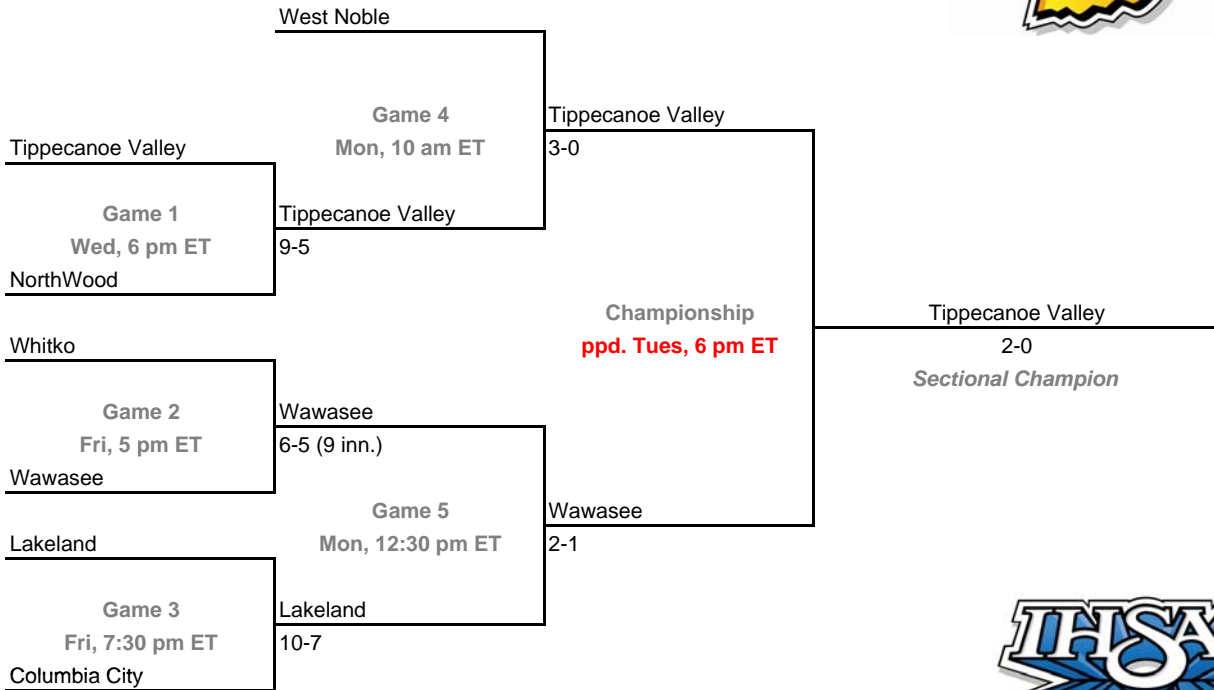

**2009-10 IHSAA Class 3A Baseball
44th Annual State Tournament Series**

Sectionals

Dates: May 27-31, 2010

Admission: \$5 session; \$8 season (season tickets may be provided with 3 or more sessions)

Class 3A, Sectional 17 | Hammond Gavitt (5 teams)

Class 3A, Sectional 18 | Andrean (6 teams)

Home Team: Bottom team in each game is home team.
Exception: Bye teams in 6-team bracket will always be visitor in final game.

**2009-10 IHSAA Class 3A Baseball
44th Annual State Tournament Series**

Sectionals

Dates: May 27-31, 2010

Admission: \$5 session; \$8 season (season tickets may be provided with 3 or more sessions)

Class 3A, Sectional 21 | Tippecanoe Valley (7 teams)

Class 3A, Sectional 22 | Peru (6 teams)

Home Team: Bottom team in each game is home team.
Exception: Bye teams in 6-team bracket will always be visitor in final game.

**2009-10 IHSAA Class 3A Baseball
44th Annual State Tournament Series**

Sectionals