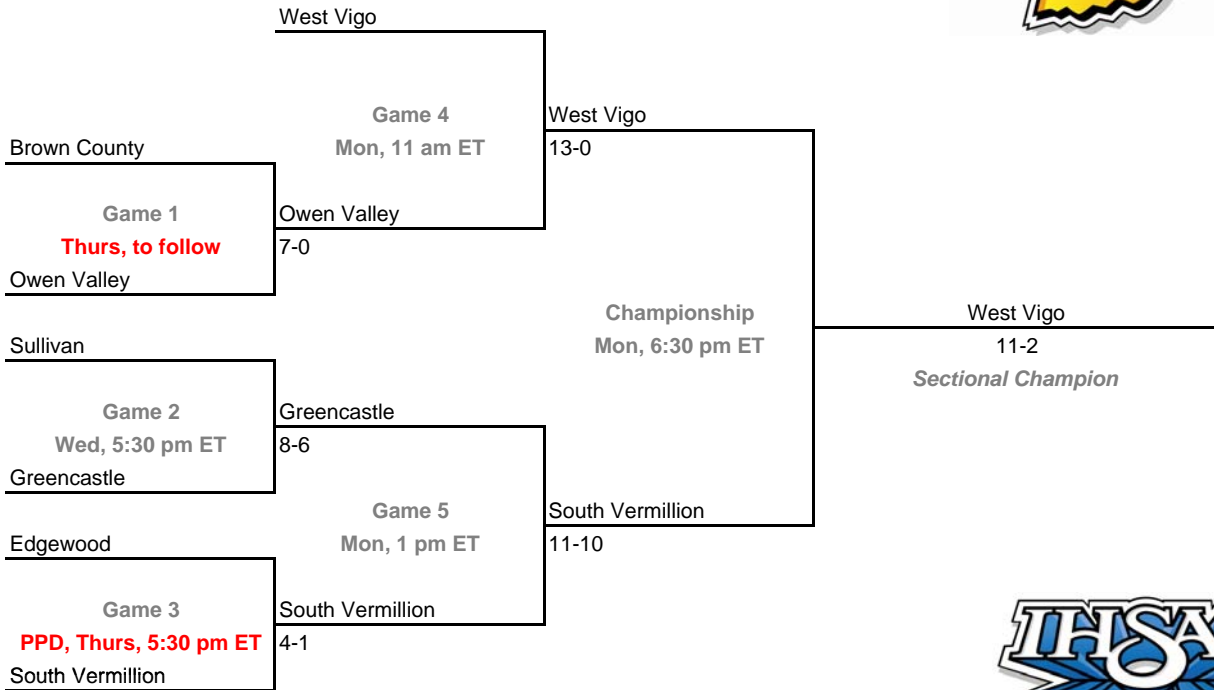

Class 3A, Sectional 29 | South Vermillion (7 teams)