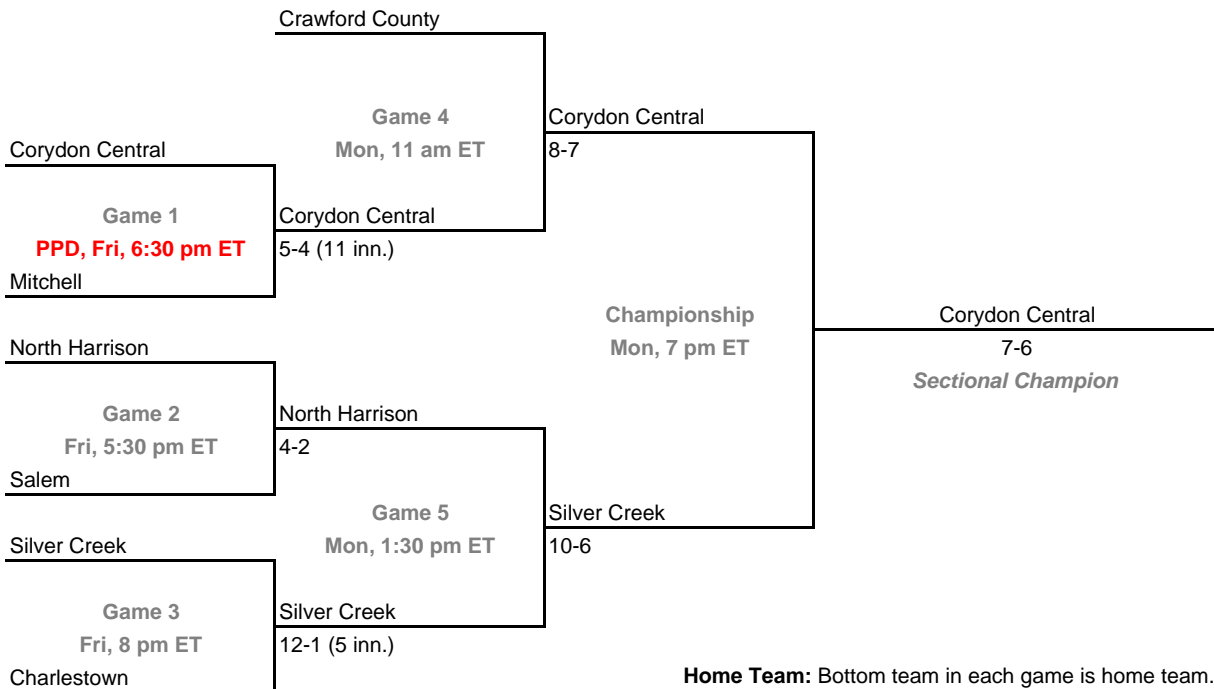

Class 3A, Sectional 30 | Mitchell (7 teams)

Home Team: Bottom team in each game is home team.

Exception: Bye teams in 6-team bracket will always be visitor in final game.