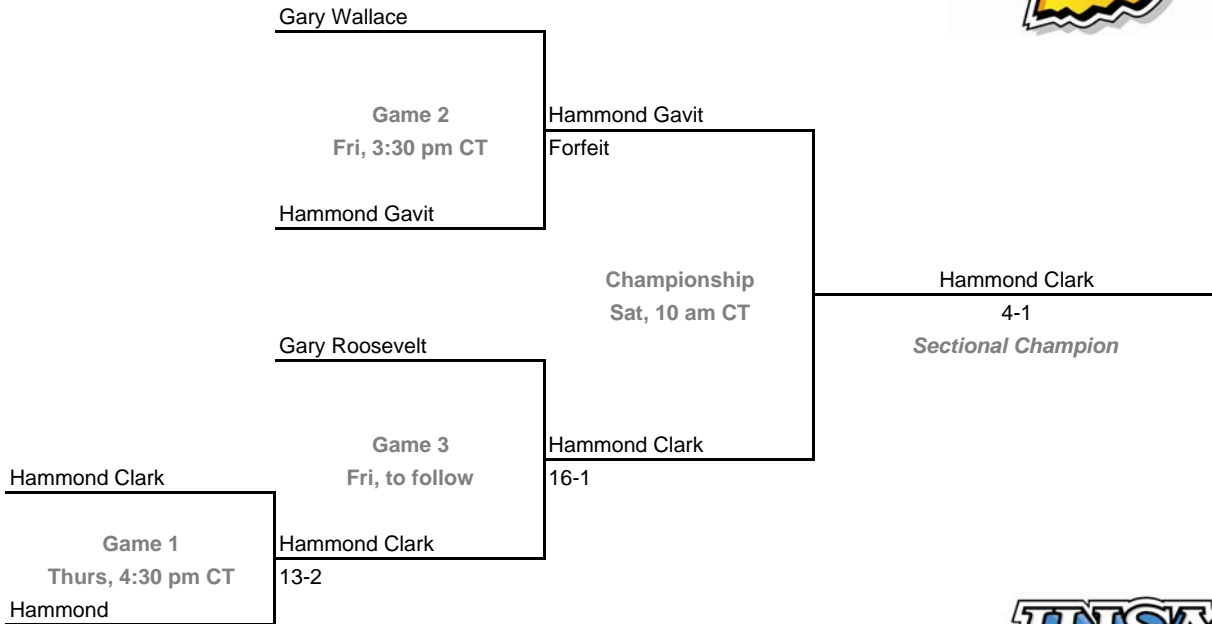

**2009-10 IHSAA Class 3A Baseball
44th Annual State Tournament Series**

Sectionals

Dates: May 27-31, 2010

Admission: \$5 session; \$8 season (season tickets may be provided with 3 or more sessions)

Class 3A, Sectional 17 | Hammond Gavitt (5 teams)

Class 3A, Sectional 18 | Andrean (6 teams)

Home Team: Bottom team in each game is home team.
Exception: Bye teams in 6-team bracket will always be visitor in final game.

**2009-10 IHSAA Class 3A Baseball
44th Annual State Tournament Series**

Sectionals

Dates: May 27-31, 2010

Admission: \$5 session; \$8 season (season tickets may be provided with 3 or more sessions)

Class 3A, Sectional 21 | Tippecanoe Valley (7 teams)

Class 3A, Sectional 22 | Peru (6 teams)

Home Team: Bottom team in each game is home team.
Exception: Bye teams in 6-team bracket will always be visitor in final game.

**2009-10 IHSAA Class 3A Baseball
44th Annual State Tournament Series**

Sectionals