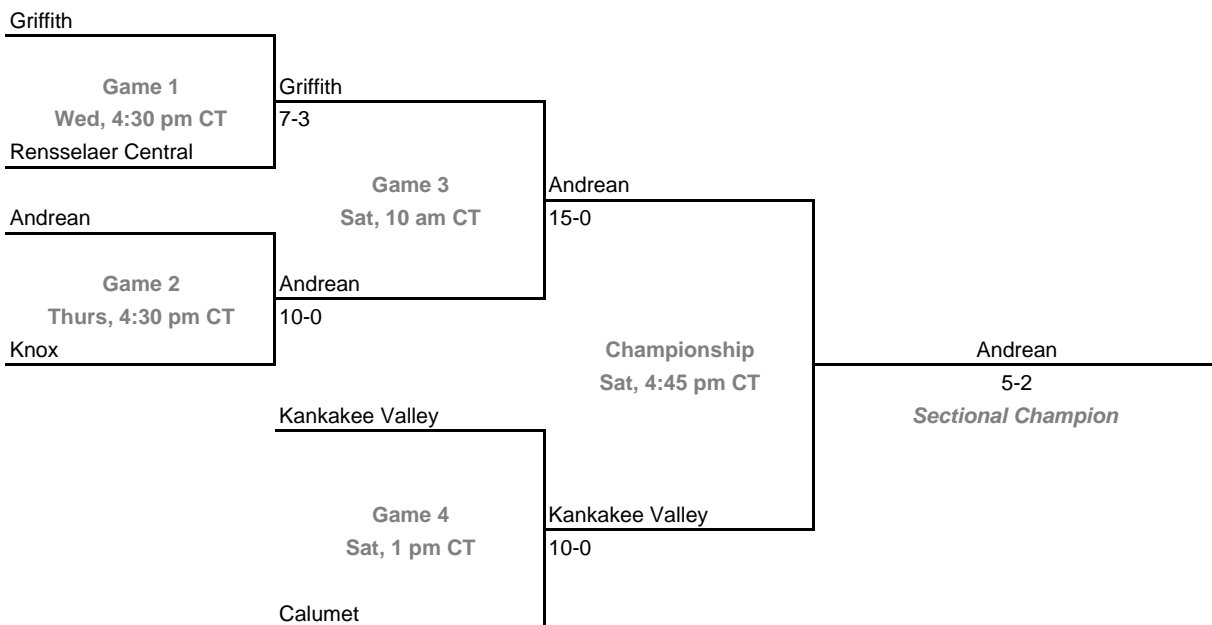

**2009-10 IHSAA Class 3A Baseball
44th Annual State Tournament Series**

Sectionals

Dates: May 27-31, 2010

Admission: \$5 session; \$8 season (season tickets may be provided with 3 or more sessions)

Class 3A, Sectional 17 | Hammond Gavitt (5 teams)

Class 3A, Sectional 18 | Andrean (6 teams)

Home Team: Bottom team in each game is home team.
Exception: Bye teams in 6-team bracket will always be visitor in final game.

**2009-10 IHSAA Class 3A Baseball
44th Annual State Tournament Series**