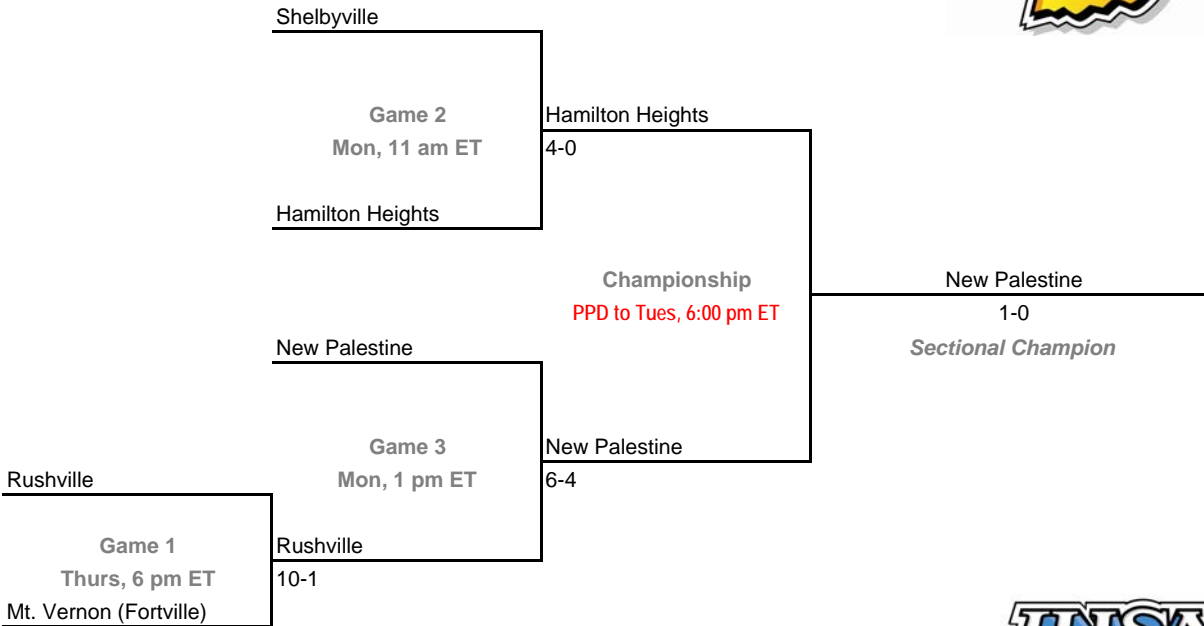

Class 3A, Sectional 27 | Mt. Vernon (Fortville) (5 teams)

Class 3A, Sectional 28 | Greensburg (6 teams)

Home Team: Bottom team in each game is home team.

Exception: Bye teams in 6-team bracket will always be visitor in final game.