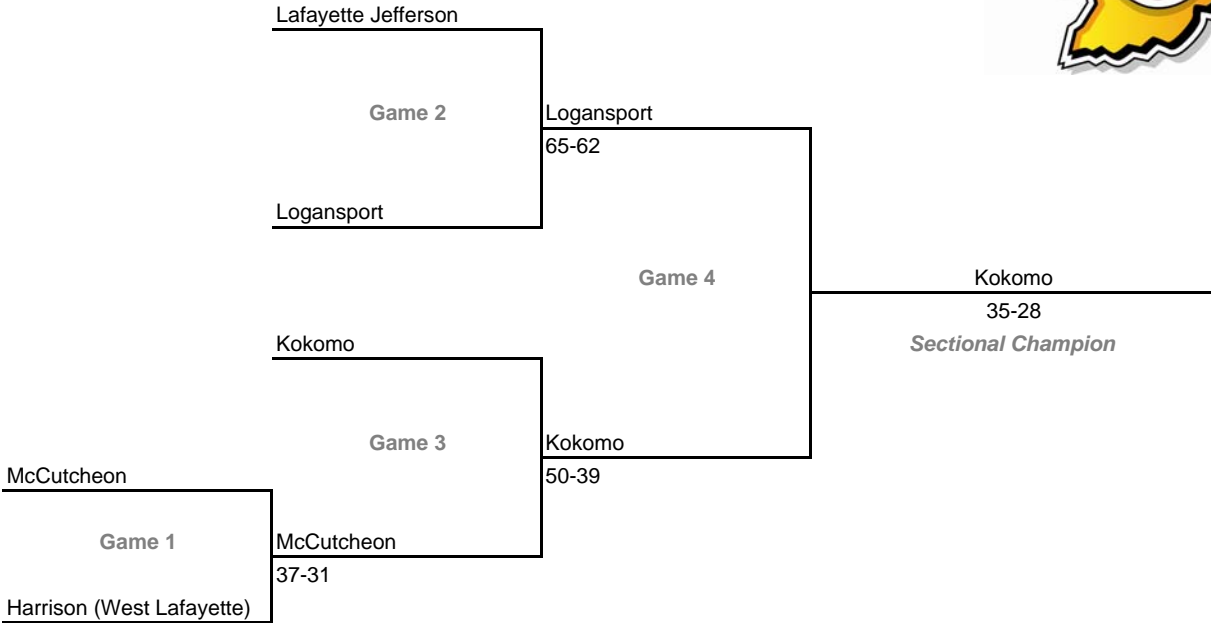

Class 4A, Sectional 7 -- Logansport (5 teams)