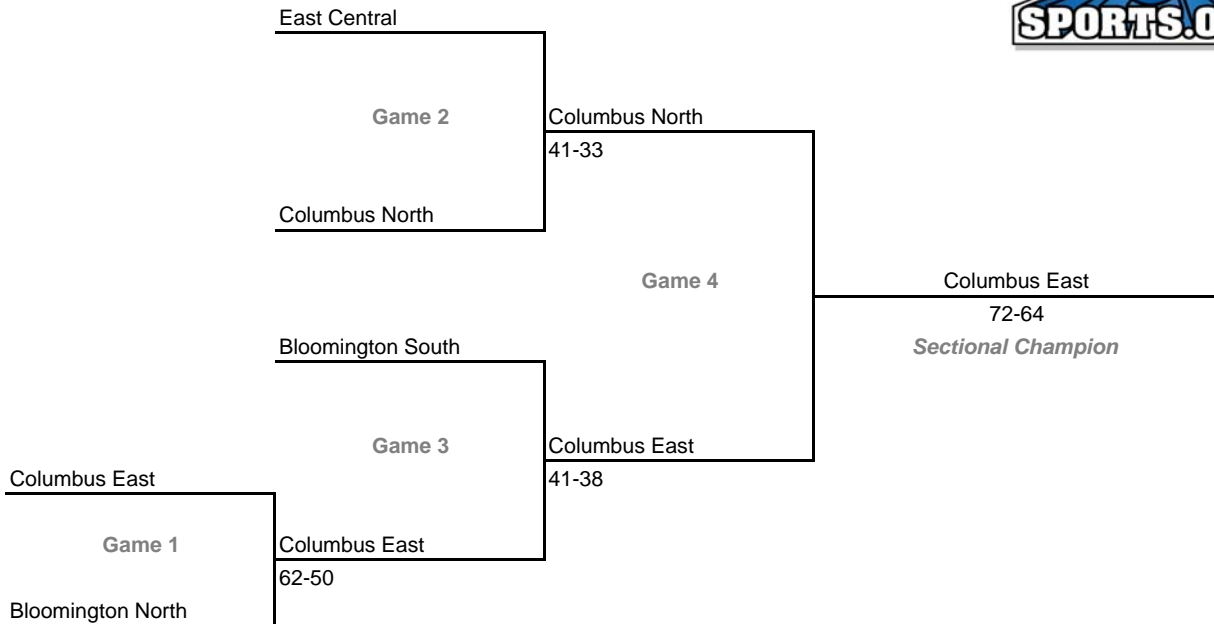

Class 4A, Sectional 7 -- Logansport (5 teams)

Class 4A, Sectional 8 -- Anderson (8 teams)

2007-08 IHSAA Class 4A Girls Basketball

33rd Annual State Tournament Series

Sectionals

Dates: Feb. 4-9, 2008; **Admission:** \$5 per session or \$9 all sessions

Class 4A, Sectional 9 -- Carmel (6 teams)

Class 4A, Sectional 10 -- Indianapolis Arlington (7 teams)

2007-08 IHSAA Class 4A Girls Basketball
33rd Annual State Tournament Series

Sectionals

Dates: Feb. 4-9, 2008; **Admission:** \$5 per session or \$9 all sessions

Class 4A, Sectional 13 -- Northview (6 teams)

Class 4A, Sectional 14 -- Columbus East (5 teams)

2007-08 IHSAA Class 4A Girls Basketball
33rd Annual State Tournament Series

Sectionals

Dates: Feb. 4-9, 2008; **Admission:** \$5 per session or \$9 all sessions