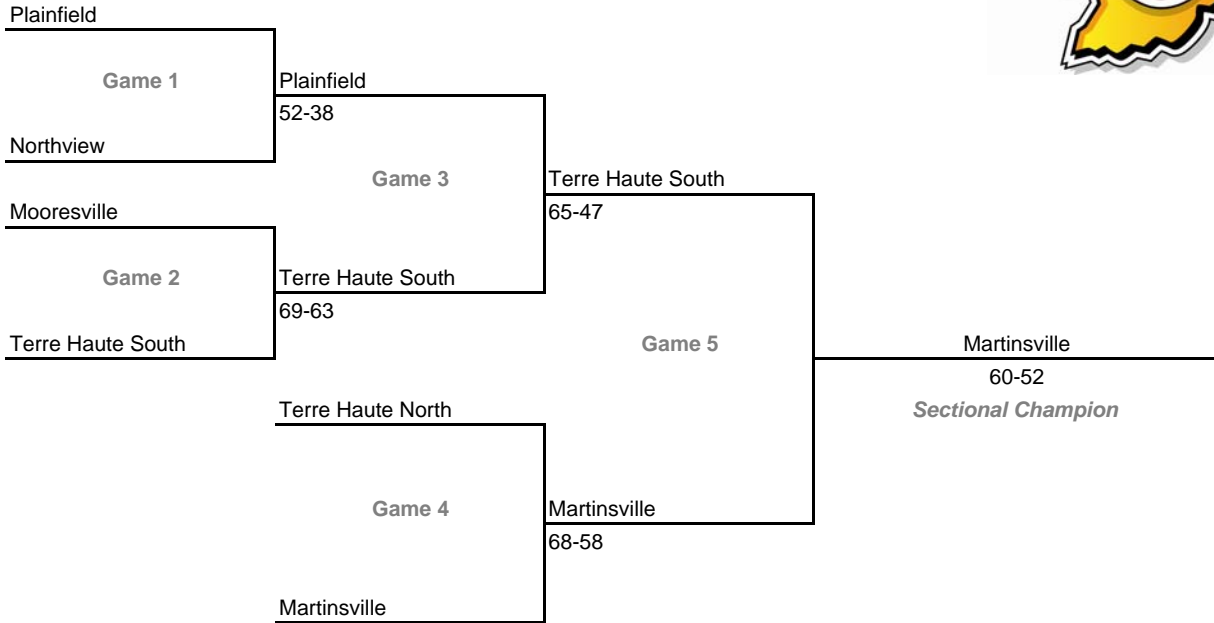

Class 4A, Sectional 9 -- Carmel (6 teams)

Class 4A, Sectional 10 -- Indianapolis Arlington (7 teams)

2007-08 IHSAA Class 4A Girls Basketball
33rd Annual State Tournament Series

Sectionals

Dates: Feb. 4-9, 2008; **Admission:** \$5 per session or \$9 all sessions

Class 4A, Sectional 13 -- Northview (6 teams)

Class 4A, Sectional 14 -- Columbus East (5 teams)

2007-08 IHSAA Class 4A Girls Basketball
33rd Annual State Tournament Series

Sectionals

Dates: Feb. 4-9, 2008; **Admission:** \$5 per session or \$9 all sessions