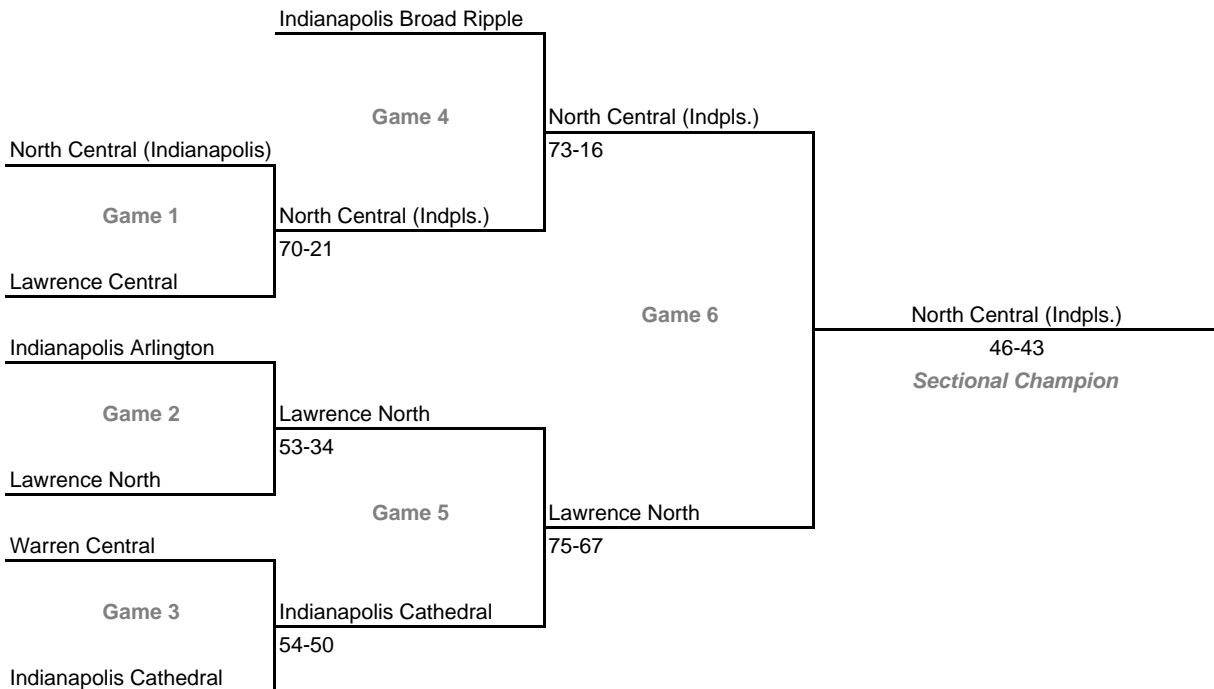

Class 4A, Sectional 10 -- Indianapolis Arlington (7 teams)