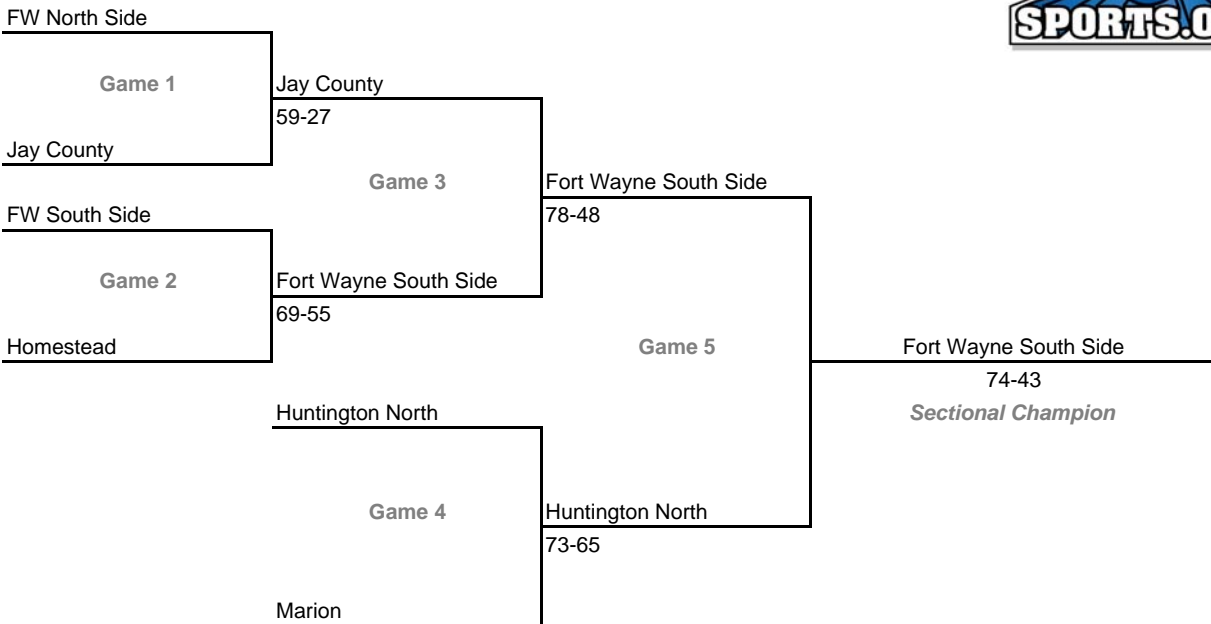

Class 4A, Sectional 2 -- Chesterton (8 teams)

2007-08 IHSAA Class 4A Girls Basketball
33rd Annual State Tournament Series

Sectionals

Dates: Feb. 4-9, 2008; **Admission:** \$5 per session or \$9 all sessions

Class 4A, Sectional 3 -- South Bend Washington (6 teams)

Class 4A, Sectional 4 -- Goshen (6 teams)

2007-08 IHSA Class 4A Girls Basketball
33rd Annual State Tournament Series

Sectionals

Dates: Feb. 4-9, 2008; **Admission:** \$5 per session or \$9 all sessions

Class 4A, Sectional 5 -- East Noble (5 teams)

Class 4A, Sectional 6 -- Huntington North (6 teams)

2007-08 IHSAA Class 4A Girls Basketball
33rd Annual State Tournament Series

Sectionals

Dates: Feb. 4-9, 2008; **Admission:** \$5 per session or \$9 all sessions