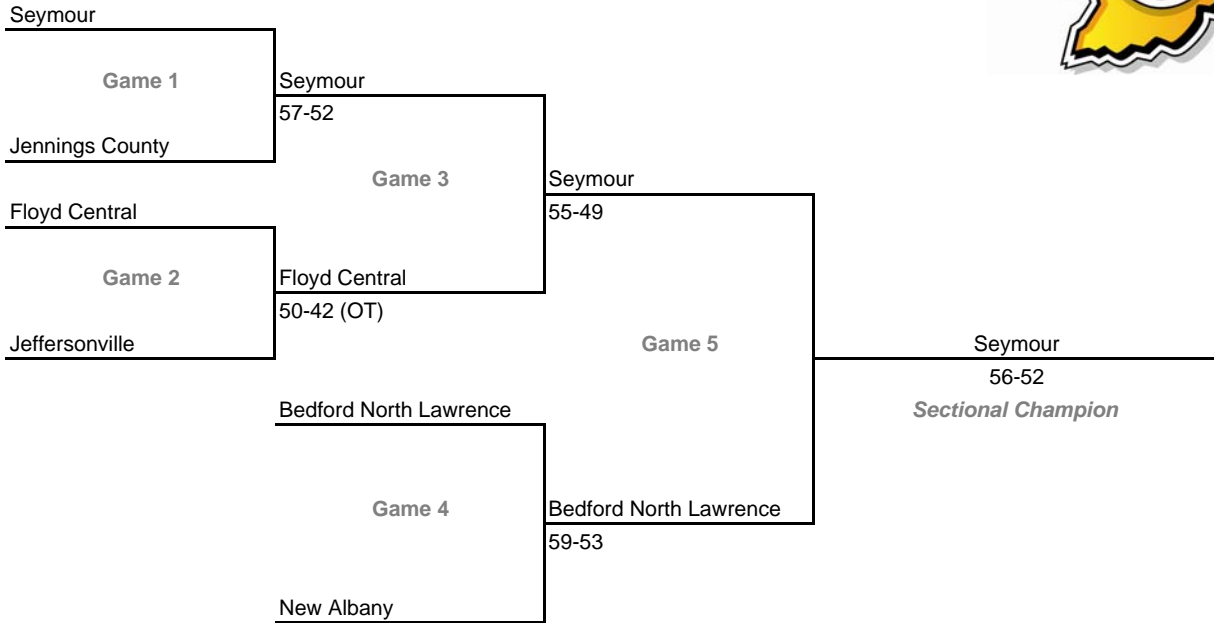

Class 4A, Sectional 15 -- New Albany (6 teams)