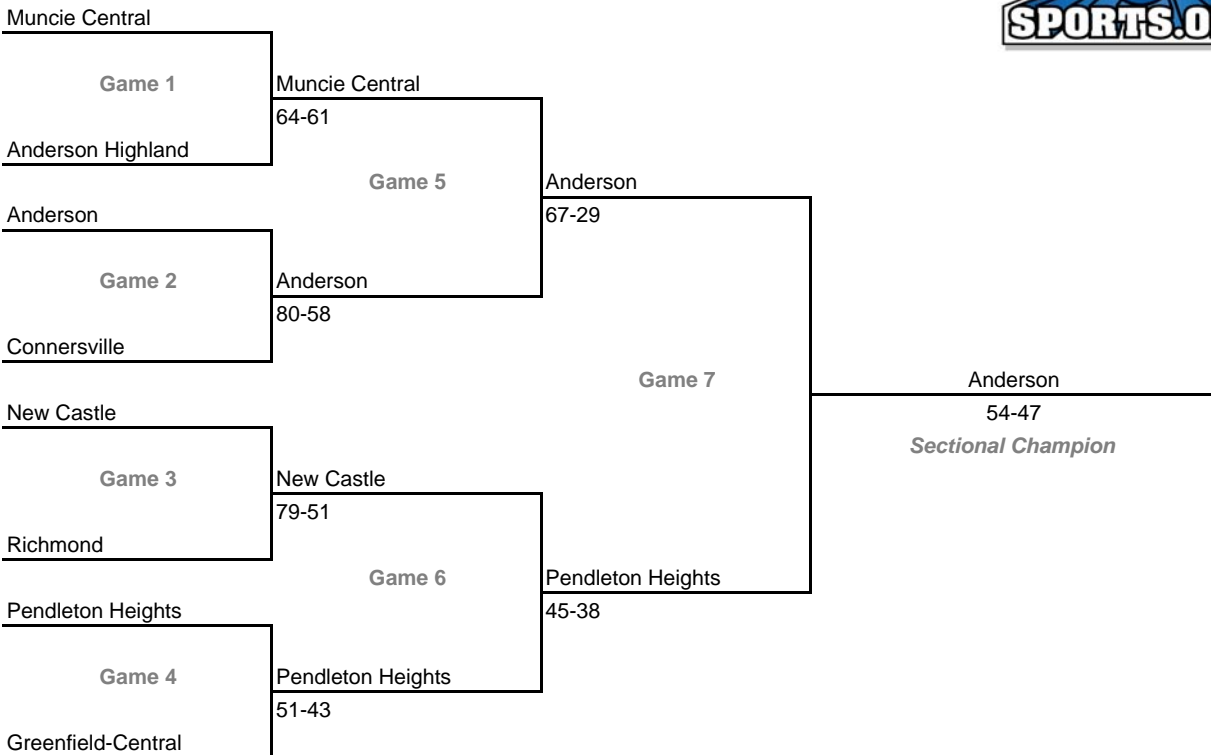

Class 4A, Sectional 3 -- South Bend Washington (6 teams)

Class 4A, Sectional 4 -- Goshen (6 teams)

2007-08 IHSA Class 4A Girls Basketball
33rd Annual State Tournament Series

Sectionals

Dates: Feb. 4-9, 2008; **Admission:** \$5 per session or \$9 all sessions

Class 4A, Sectional 5 -- East Noble (5 teams)

Class 4A, Sectional 6 -- Huntington North (6 teams)

2007-08 IHSAA Class 4A Girls Basketball
33rd Annual State Tournament Series

Sectionals

Dates: Feb. 4-9, 2008; **Admission:** \$5 per session or \$9 all sessions

Class 4A, Sectional 7 -- Logansport (5 teams)

Class 4A, Sectional 8 -- Anderson (8 teams)

2007-08 IHSAA Class 4A Girls Basketball

33rd Annual State Tournament Series

Sectionals

Dates: Feb. 4-9, 2008; **Admission:** \$5 per session or \$9 all sessions