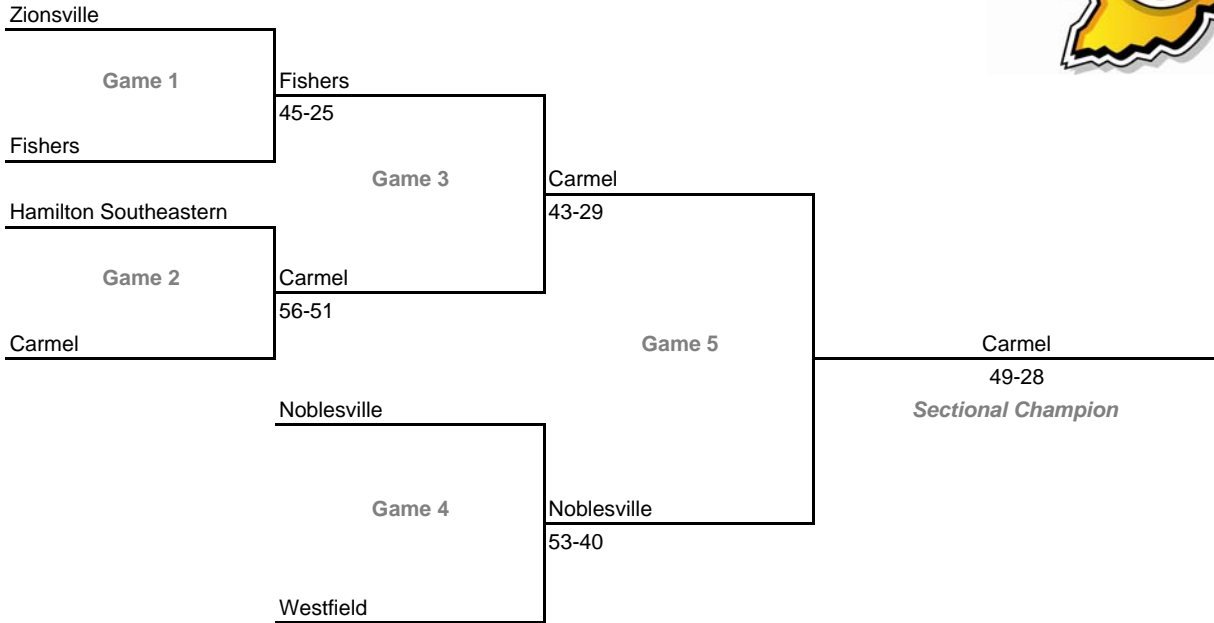

Class 4A, Sectional 5 -- East Noble (5 teams)

Class 4A, Sectional 6 -- Huntington North (6 teams)

2007-08 IHSAA Class 4A Girls Basketball
33rd Annual State Tournament Series

Sectionals

Dates: Feb. 4-9, 2008; **Admission:** \$5 per session or \$9 all sessions

Class 4A, Sectional 7 -- Logansport (5 teams)

Class 4A, Sectional 8 -- Anderson (8 teams)

2007-08 IHSAA Class 4A Girls Basketball

33rd Annual State Tournament Series

Sectionals

Dates: Feb. 4-9, 2008; **Admission:** \$5 per session or \$9 all sessions

Class 4A, Sectional 9 -- Carmel (6 teams)

Class 4A, Sectional 10 -- Indianapolis Arlington (7 teams)

2007-08 IHSAA Class 4A Girls Basketball
33rd Annual State Tournament Series

Sectionals

Dates: Feb. 4-9, 2008; **Admission:** \$5 per session or \$9 all sessions