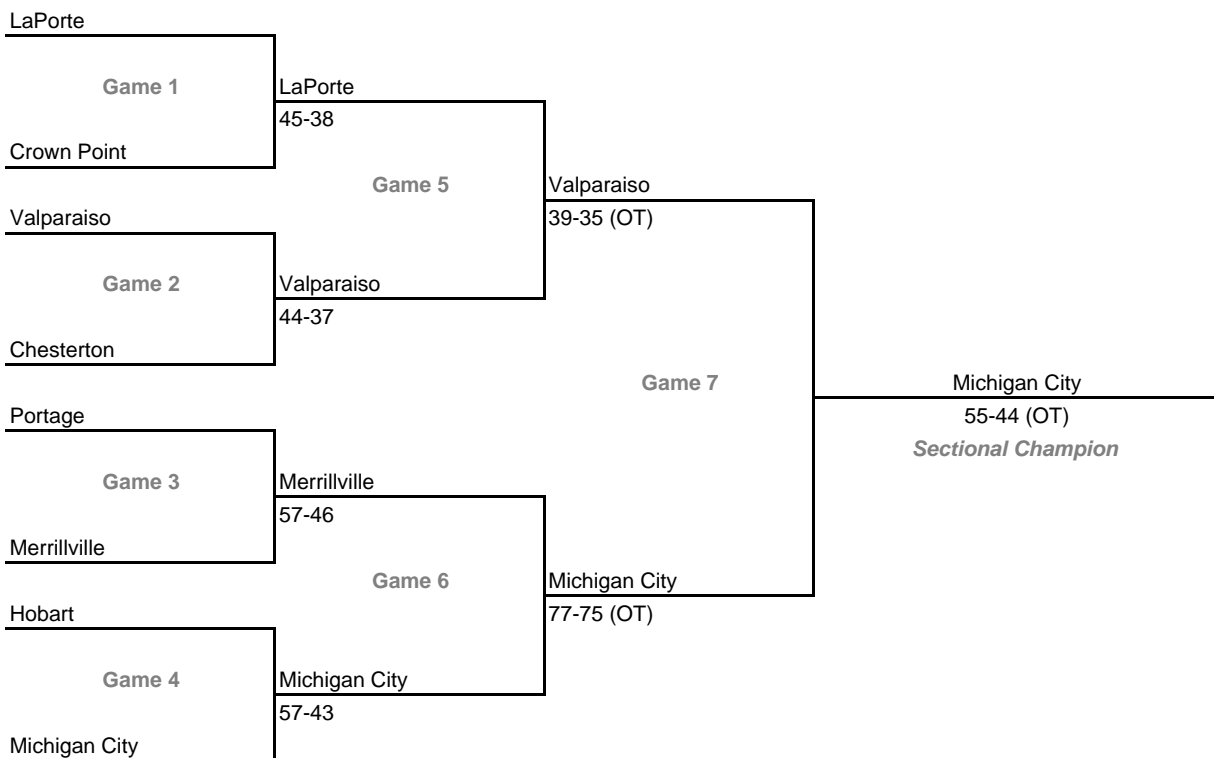

2007-08 IHSAA Class 4A Girls Basketball
33rd Annual State Tournament Series

Sectionals

Dates: Feb. 4-9, 2008; **Admission:** \$5 per session or \$9 all sessions

Class 4A, Sectional 1 -- Munster (7 teams)

Class 4A, Sectional 2 -- Chesterton (8 teams)

2007-08 IHSAA Class 4A Girls Basketball
33rd Annual State Tournament Series

Sectionals

Dates: Feb. 4-9, 2008; **Admission:** \$5 per session or \$9 all sessions

Class 4A, Sectional 3 -- South Bend Washington (6 teams)

Class 4A, Sectional 4 -- Goshen (6 teams)

2007-08 IHSA Class 4A Girls Basketball
33rd Annual State Tournament Series

Sectionals

Dates: Feb. 4-9, 2008; **Admission:** \$5 per session or \$9 all sessions