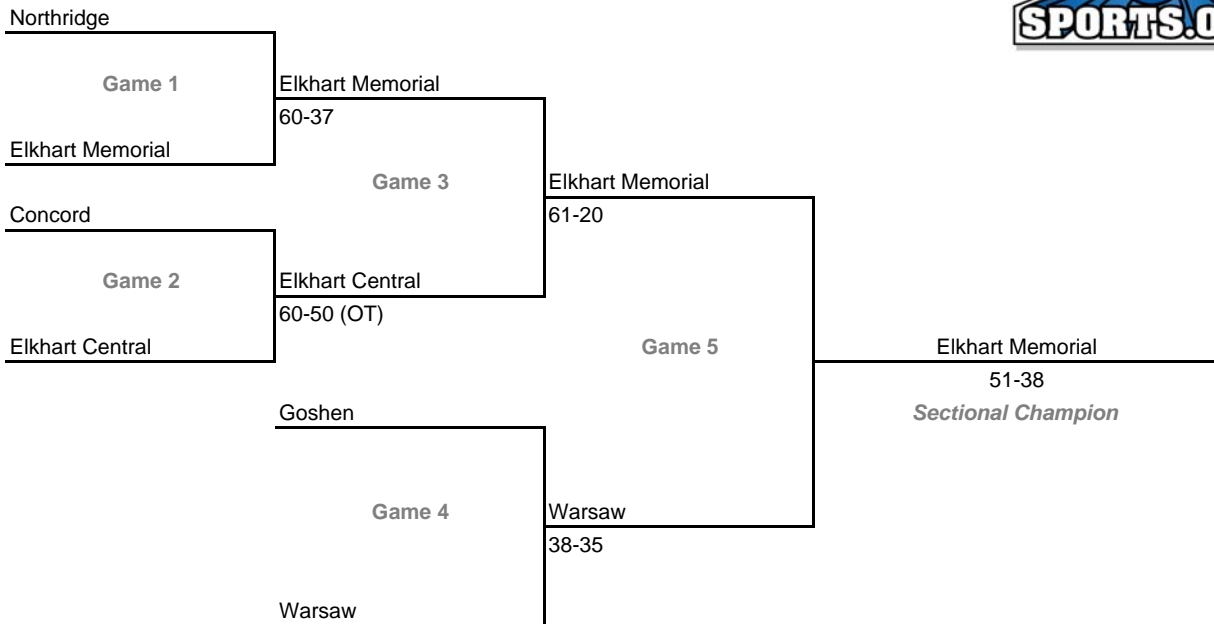

2007-08 IHSAA Class 4A Girls Basketball
33rd Annual State Tournament Series

Sectionals

Dates: Feb. 4-9, 2008; **Admission:** \$5 per session or \$9 all sessions

Class 4A, Sectional 1 -- Munster (7 teams)

Class 4A, Sectional 2 -- Chesterton (8 teams)

2007-08 IHSAA Class 4A Girls Basketball
33rd Annual State Tournament Series

Sectionals

Dates: Feb. 4-9, 2008; **Admission:** \$5 per session or \$9 all sessions

Class 4A, Sectional 3 -- South Bend Washington (6 teams)

Class 4A, Sectional 4 -- Goshen (6 teams)

2007-08 IHSA Class 4A Girls Basketball
33rd Annual State Tournament Series

Sectionals

Dates: Feb. 4-9, 2008; **Admission:** \$5 per session or \$9 all sessions