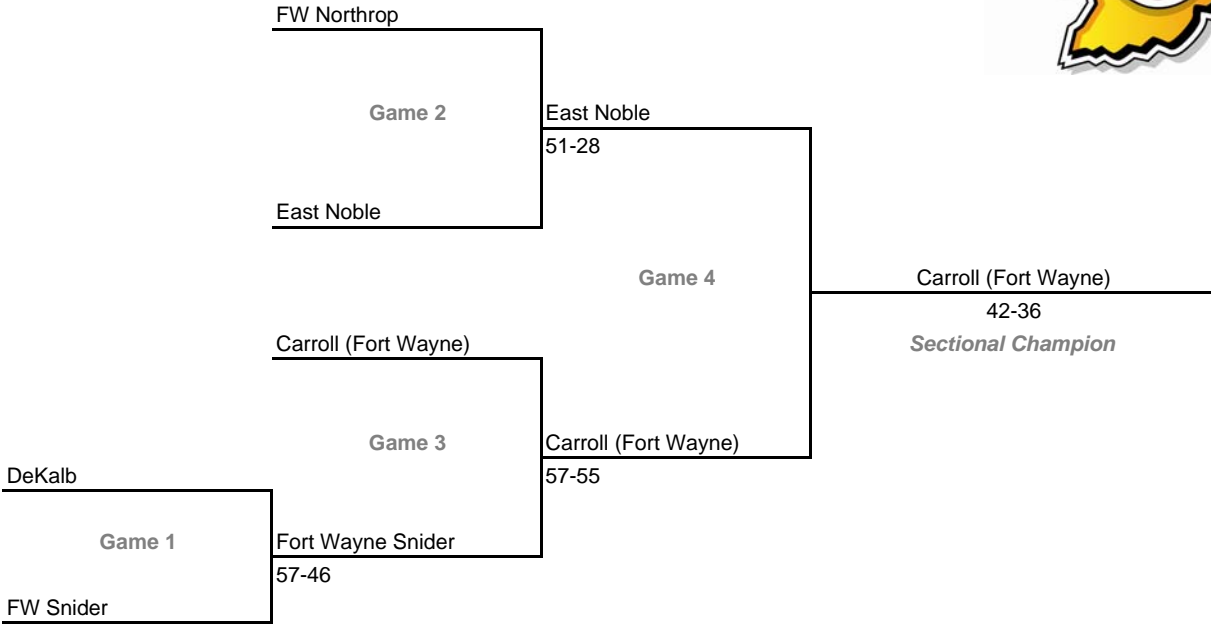

Class 4A, Sectional 5 -- East Noble (5 teams)