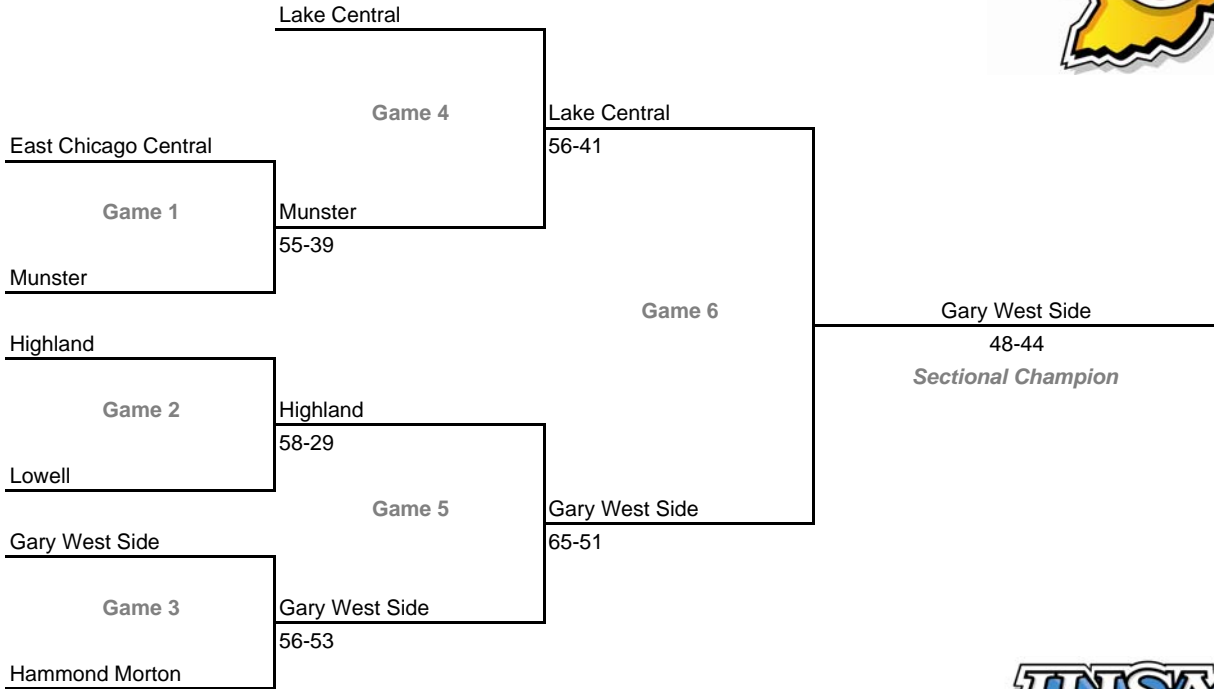

2007-08 IHSAA Class 4A Girls Basketball
33rd Annual State Tournament Series

Sectionals

Dates: Feb. 4-9, 2008; **Admission:** \$5 per session or \$9 all sessions

Class 4A, Sectional 1 -- Munster (7 teams)

Class 4A, Sectional 2 -- Chesterton (8 teams)

2007-08 IHSAA Class 4A Girls Basketball
33rd Annual State Tournament Series

Sectionals

Dates: Feb. 4-9, 2008; **Admission:** \$5 per session or \$9 all sessions

Class 4A, Sectional 3 -- South Bend Washington (6 teams)

Class 4A, Sectional 4 -- Goshen (6 teams)

2007-08 IHSA Class 4A Girls Basketball
33rd Annual State Tournament Series

Sectionals

Dates: Feb. 4-9, 2008; **Admission:** \$5 per session or \$9 all sessions