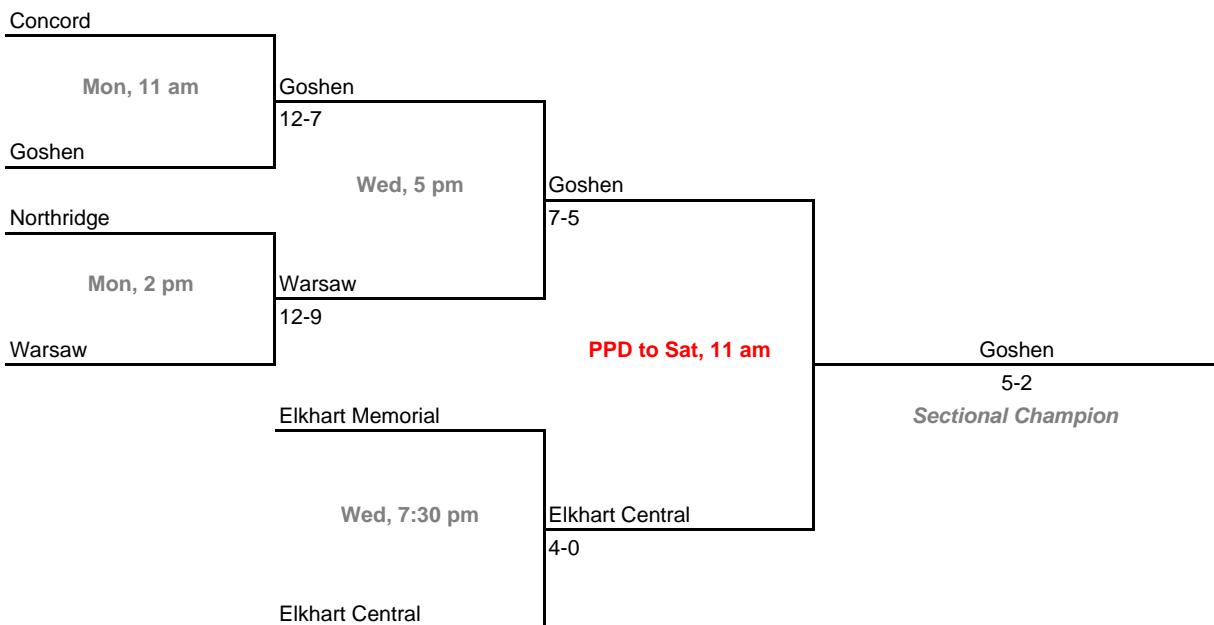

**Class 4A, Sectional 1 | Munster (7 teams)**

**Class 4A, Sectional 2 | LaPorte (8 teams)**

**Home Team:** Bottom team in each game is home team.  
**Exception:** Bye teams in 6-team bracket will always be visitor in final game.

**2007-08 IHSAA Class 4A Baseball**  
**42nd Annual State Tournament Series**

**Sectionals**

**Dates:** Monday, May 26 - Saturday, May 31, 2008

**Admission:** \$5 session; \$8 season (season tickets may be provided with 3 or more sessions)

**Class 4A, Sectional 3 | South Bend Clay (6 teams)**

**Class 4A, Sectional 4 | Elkhart Memorial (6 teams)**

**Home Team:** Bottom team in each game is home team.  
**Exception:** Bye teams in 6-team bracket will always be visitor in final game.