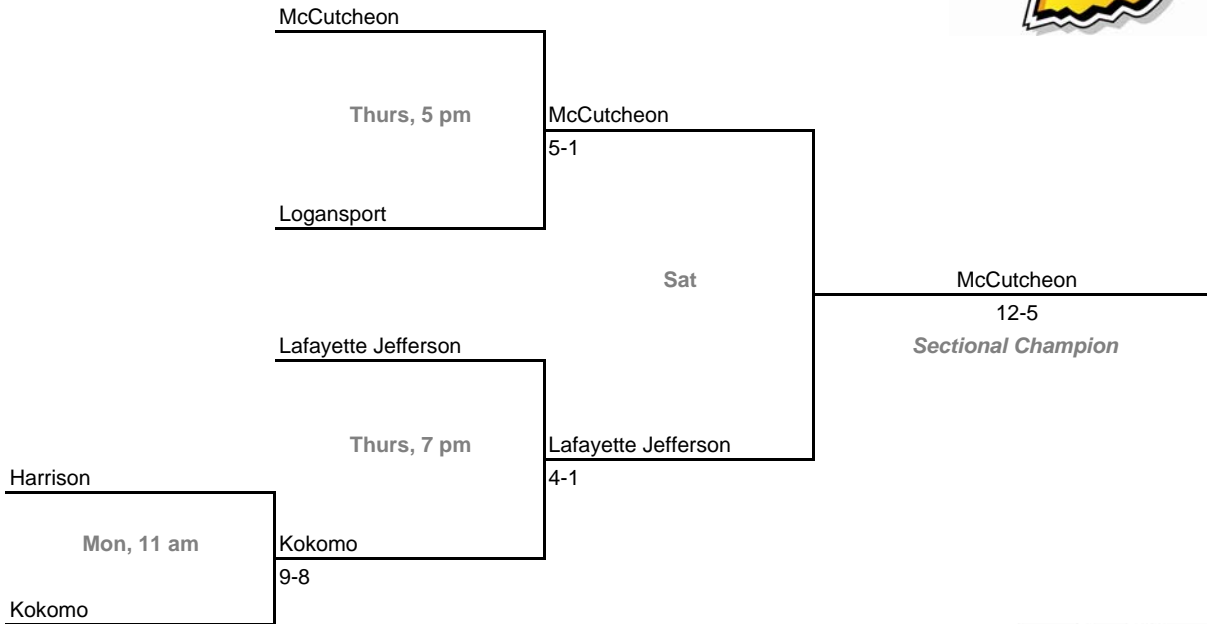

**Class 4A, Sectional 7 | Lafayette Jefferson (5 teams)**

**Class 4A, Sectional 8 | Westfield (6 teams)**

**Home Team:** Bottom team in each game is home team.

**Exception:** Bye teams in 6-team bracket will always be visitor in final game.