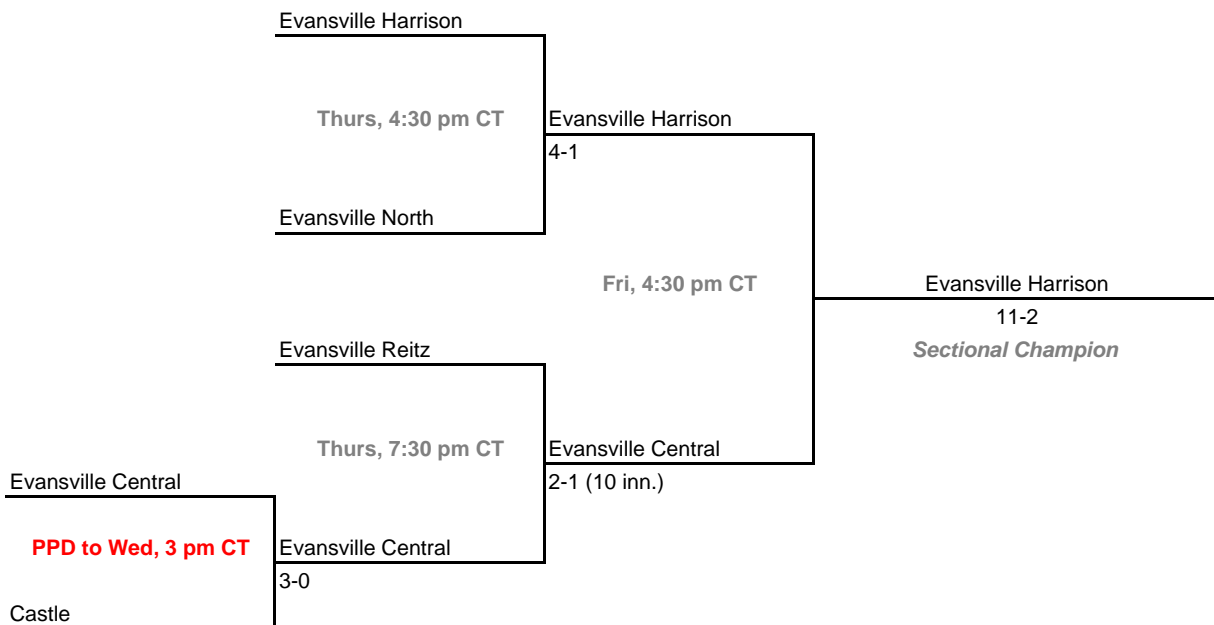

**Class 4A, Sectional 15 | Floyd Central (6 teams)**

Floyd Central

**Class 4A, Sectional 16 | Evansville North (5 teams)**

**Home Team:** Bottom team in each game is home team.

**Exception:** Bye teams in 6-team bracket will always be visitor in final game.