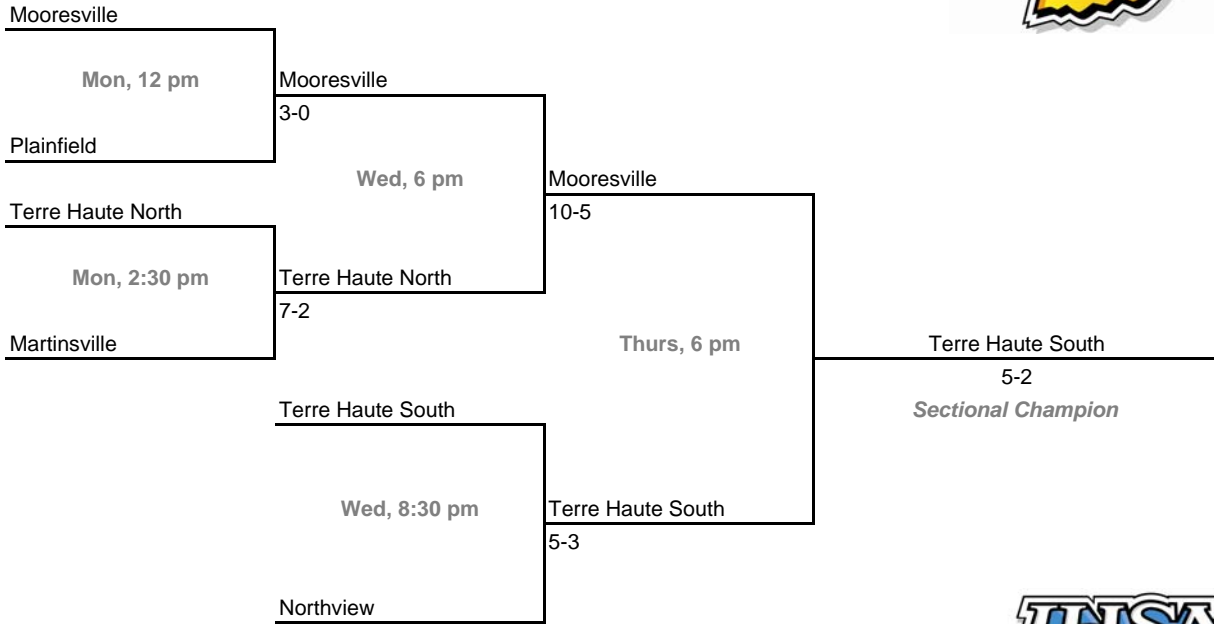

**Class 4A, Sectional 11 | Center Grove (7 teams)**

**Class 4A, Sectional 12 | Avon (7 teams)**

**Home Team:** Bottom team in each game is home team.  
**Exception:** Bye teams in 6-team bracket will always be visitor in final game.

**Class 4A, Sectional 13 | Northview (6 teams)**

**Class 4A, Sectional 14 | East Central (5 teams)**

**Home Team:** Bottom team in each game is home team.

**Exception:** Bye teams in 6-team bracket will always be visitor in final game.