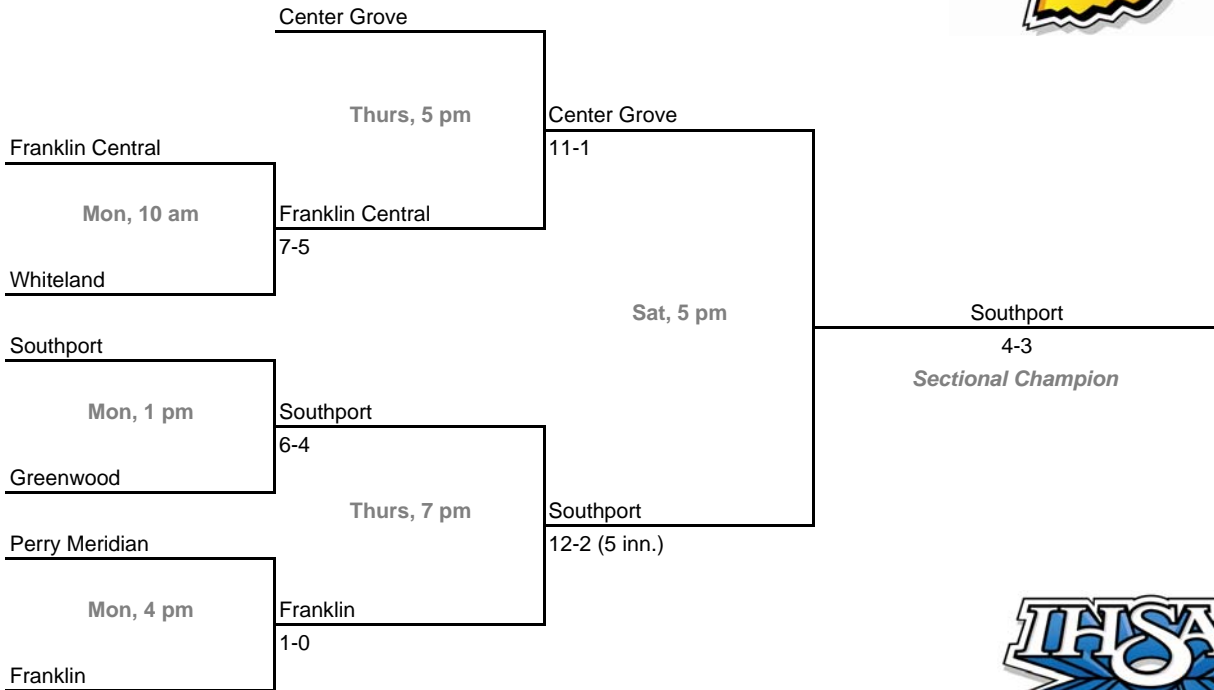

**Class 4A, Sectional 11 | Center Grove (7 teams)**

**Class 4A, Sectional 12 | Avon (7 teams)**

**Home Team:** Bottom team in each game is home team.  
**Exception:** Bye teams in 6-team bracket will always be visitor in final game.