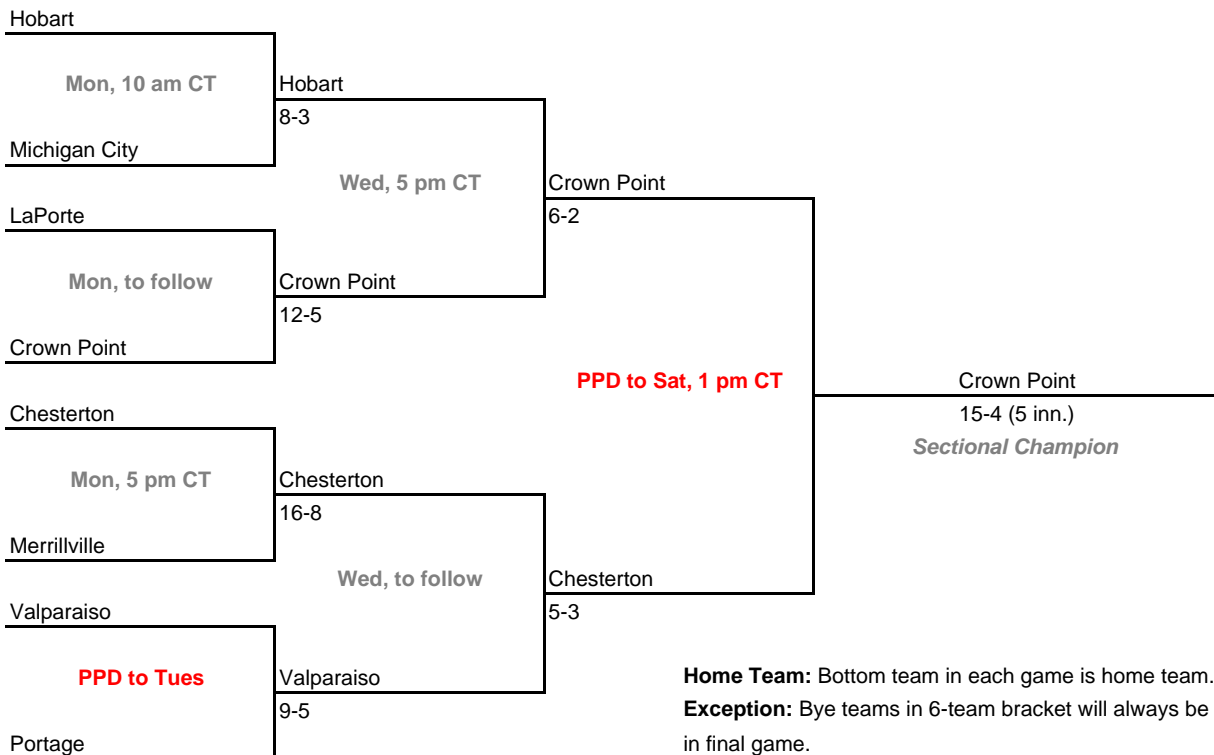

**2007-08 IHSAA Class 4A Baseball**  
**42nd Annual State Tournament Series**

**Sectionals**

**Dates:** Monday, May 26 - Saturday, May 31, 2008

**Admission:** \$5 session; \$8 season (season tickets may be provided with 3 or more sessions)

**Class 4A, Sectional 1 | Munster (7 teams)**

**Class 4A, Sectional 2 | LaPorte (8 teams)**

**Home Team:** Bottom team in each game is home team.  
**Exception:** Bye teams in 6-team bracket will always be visitor in final game.