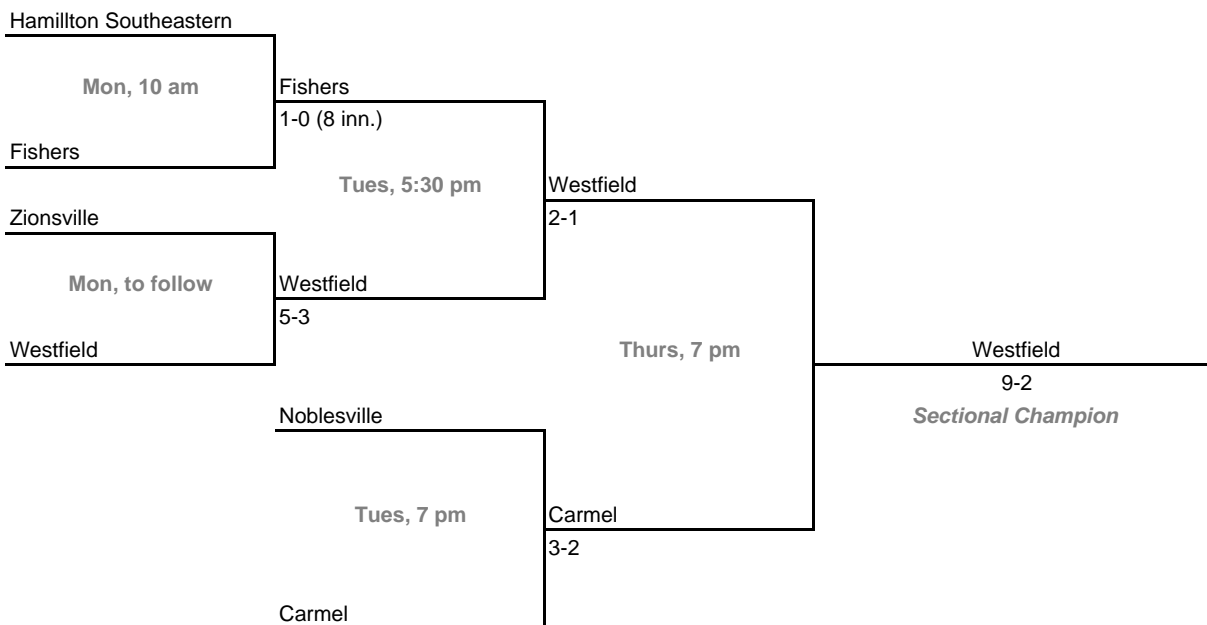

**Class 4A, Sectional 5 | Carroll (Fort Wayne) (5 teams)**

**Class 4A, Sectional 6 | Huntington North (6 teams)**

**Home Team:** Bottom team in each game is home team.

**Exception:** Bye teams in 6-team bracket will always be visitor in final game.

**Class 4A, Sectional 7 | Lafayette Jefferson (5 teams)**

**Class 4A, Sectional 8 | Westfield (6 teams)**

**Home Team:** Bottom team in each game is home team.

**Exception:** Bye teams in 6-team bracket will always be visitor in final game.