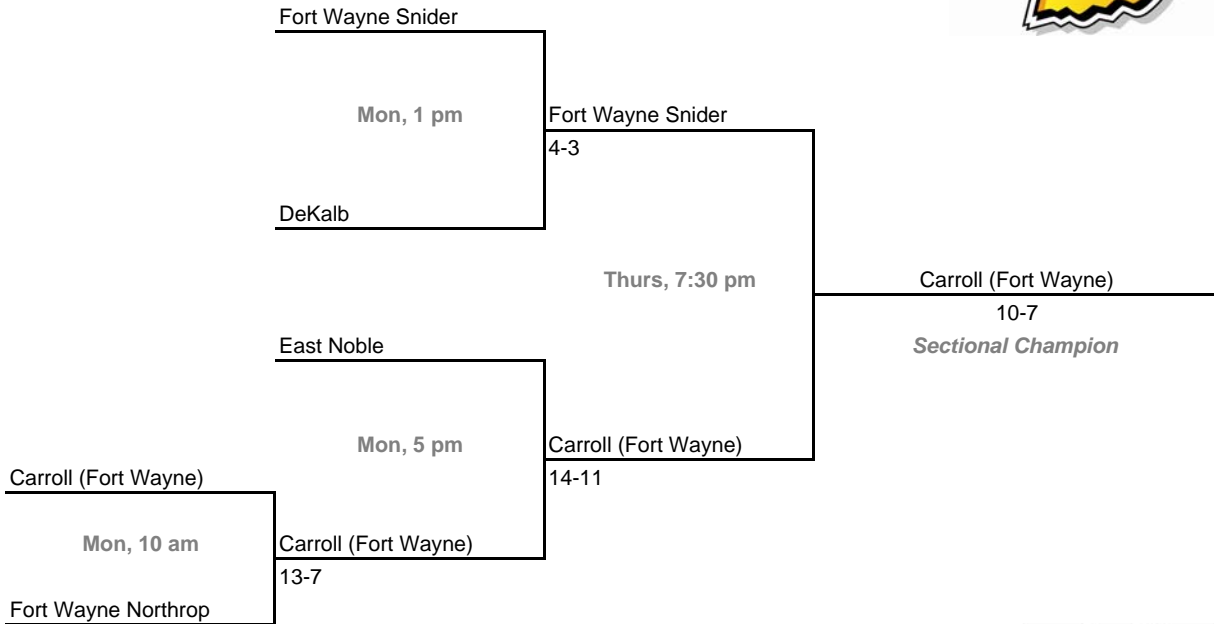

**Class 4A, Sectional 3 | South Bend Clay (6 teams)**

**Class 4A, Sectional 4 | Elkhart Memorial (6 teams)**

**Home Team:** Bottom team in each game is home team.  
**Exception:** Bye teams in 6-team bracket will always be visitor in final game.

**Class 4A, Sectional 5 | Carroll (Fort Wayne) (5 teams)**

**Class 4A, Sectional 6 | Huntington North (6 teams)**

**Home Team:** Bottom team in each game is home team.

**Exception:** Bye teams in 6-team bracket will always be visitor in final game.