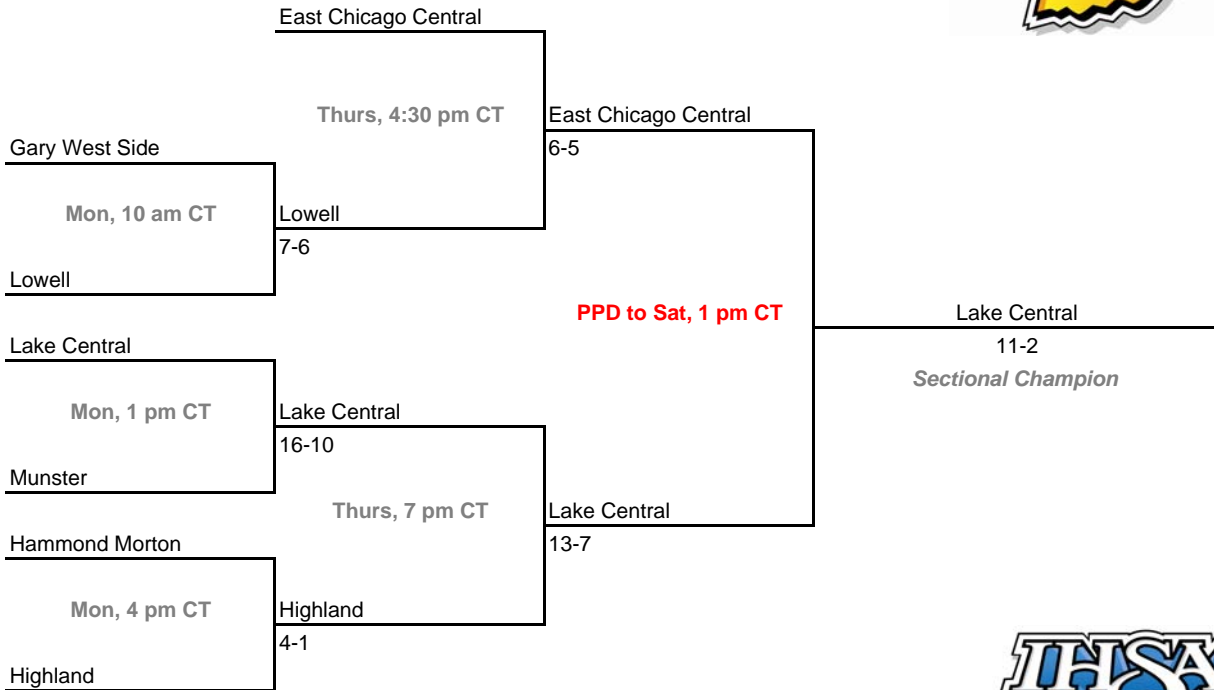

**2007-08 IHSAA Class 4A Baseball**  
**42nd Annual State Tournament Series**

**Sectionals**

**Dates:** Monday, May 26 - Saturday, May 31, 2008

**Admission:** \$5 session; \$8 season (season tickets may be provided with 3 or more sessions)

**Class 4A, Sectional 1 | Munster (7 teams)**

**Class 4A, Sectional 2 | LaPorte (8 teams)**

**Home Team:** Bottom team in each game is home team.  
**Exception:** Bye teams in 6-team bracket will always be visitor in final game.