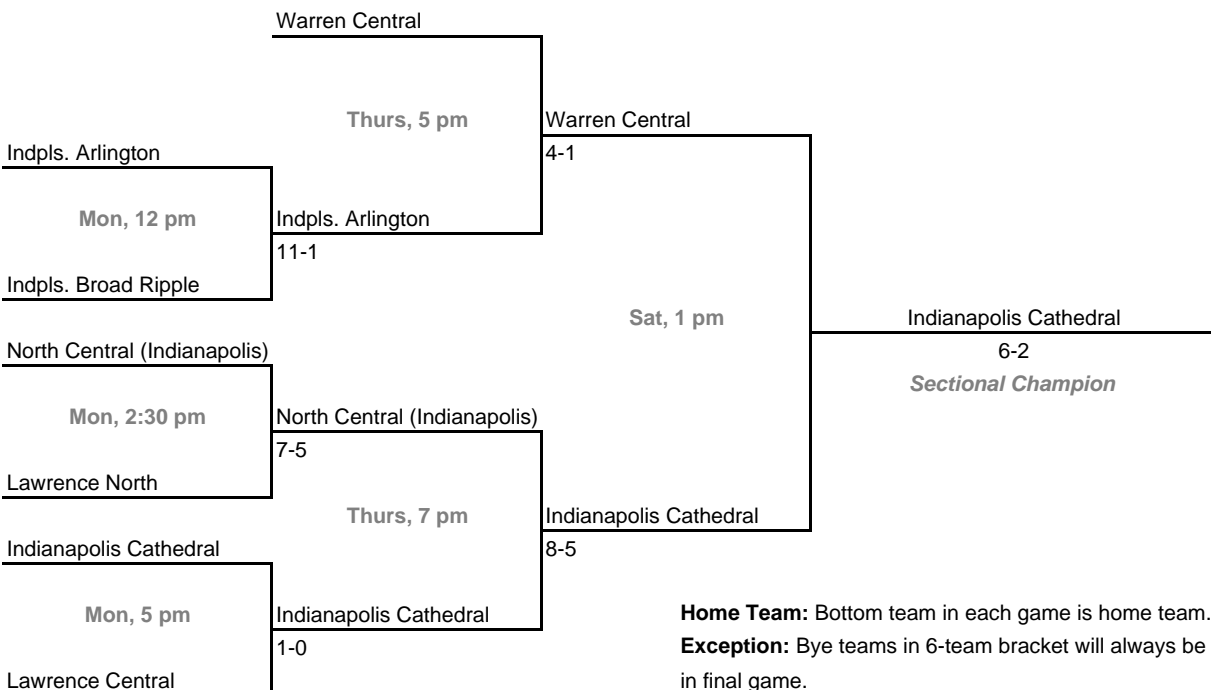

**Class 4A, Sectional 7 | Lafayette Jefferson (5 teams)**

**Class 4A, Sectional 8 | Westfield (6 teams)**

**Home Team:** Bottom team in each game is home team.

**Exception:** Bye teams in 6-team bracket will always be visitor in final game.

**Class 4A, Sectional 9 | Pendleton Heights (8 teams)**

Richmond

**Class 4A, Sectional 10 | Warren Central (7 teams)**

**Home Team:** Bottom team in each game is home team.  
**Exception:** Bye teams in 6-team bracket will always be visitor in final game.