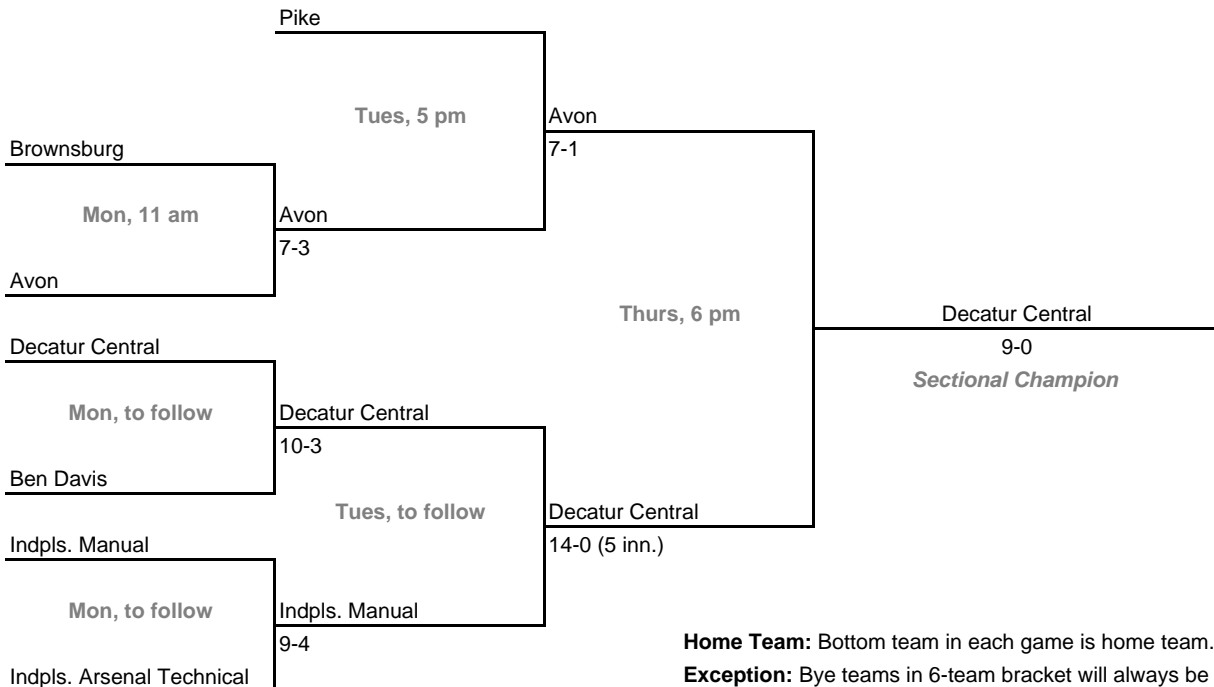

**Class 4A, Sectional 9 | Pendleton Heights (8 teams)**

Richmond

**Class 4A, Sectional 10 | Warren Central (7 teams)**

**Home Team:** Bottom team in each game is home team.  
**Exception:** Bye teams in 6-team bracket will always be visitor in final game.

**Class 4A, Sectional 11 | Center Grove (7 teams)**

**Class 4A, Sectional 12 | Avon (7 teams)**

**Home Team:** Bottom team in each game is home team.  
**Exception:** Bye teams in 6-team bracket will always be visitor in final game.