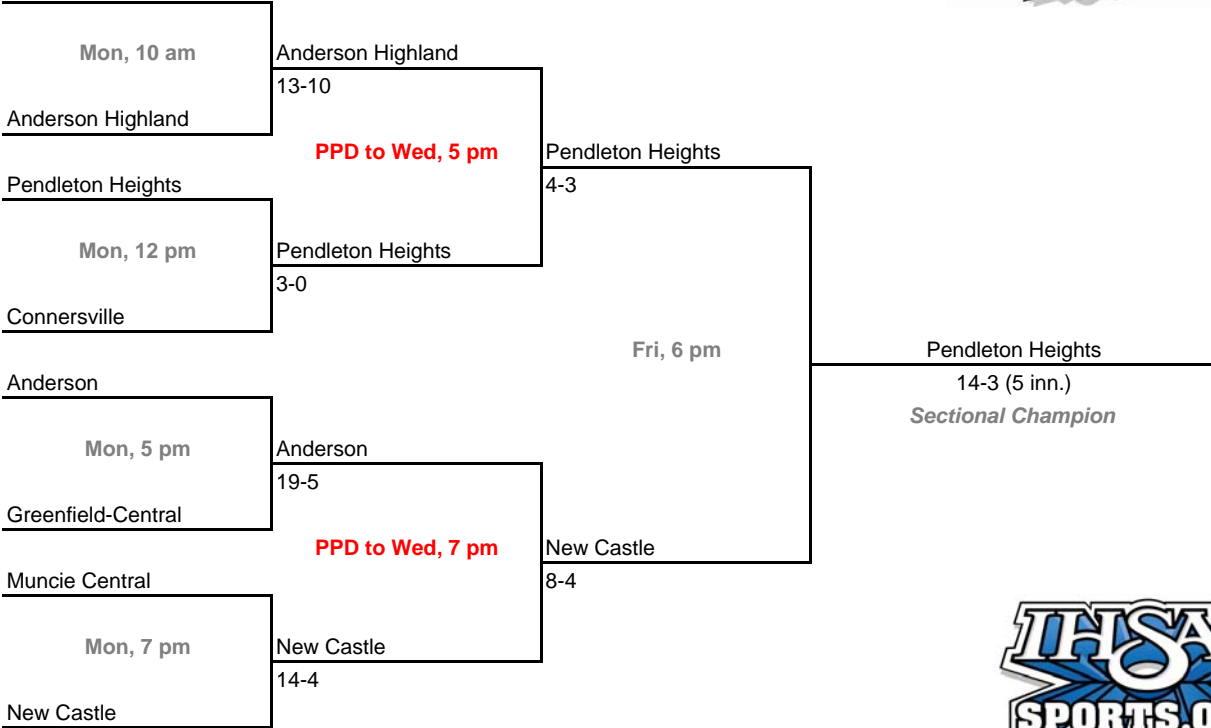

**Class 4A, Sectional 7 | Lafayette Jefferson (5 teams)**

**Class 4A, Sectional 8 | Westfield (6 teams)**

**Home Team:** Bottom team in each game is home team.

**Exception:** Bye teams in 6-team bracket will always be visitor in final game.

**Class 4A, Sectional 9 | Pendleton Heights (8 teams)**

Richmond

**Class 4A, Sectional 10 | Warren Central (7 teams)**

**Home Team:** Bottom team in each game is home team.  
**Exception:** Bye teams in 6-team bracket will always be visitor in final game.