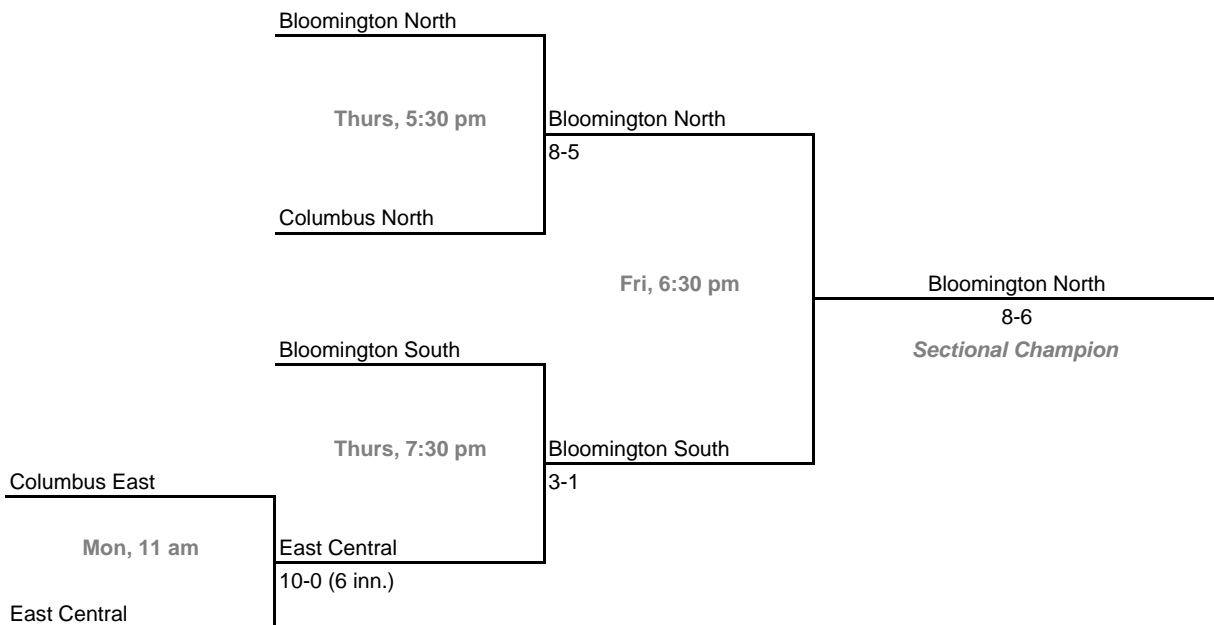

**Class 4A, Sectional 11 | Center Grove (7 teams)**

**Class 4A, Sectional 12 | Avon (7 teams)**

**Home Team:** Bottom team in each game is home team.  
**Exception:** Bye teams in 6-team bracket will always be visitor in final game.

**Class 4A, Sectional 13 | Northview (6 teams)**

**Class 4A, Sectional 14 | East Central (5 teams)**

**Home Team:** Bottom team in each game is home team.

**Exception:** Bye teams in 6-team bracket will always be visitor in final game.