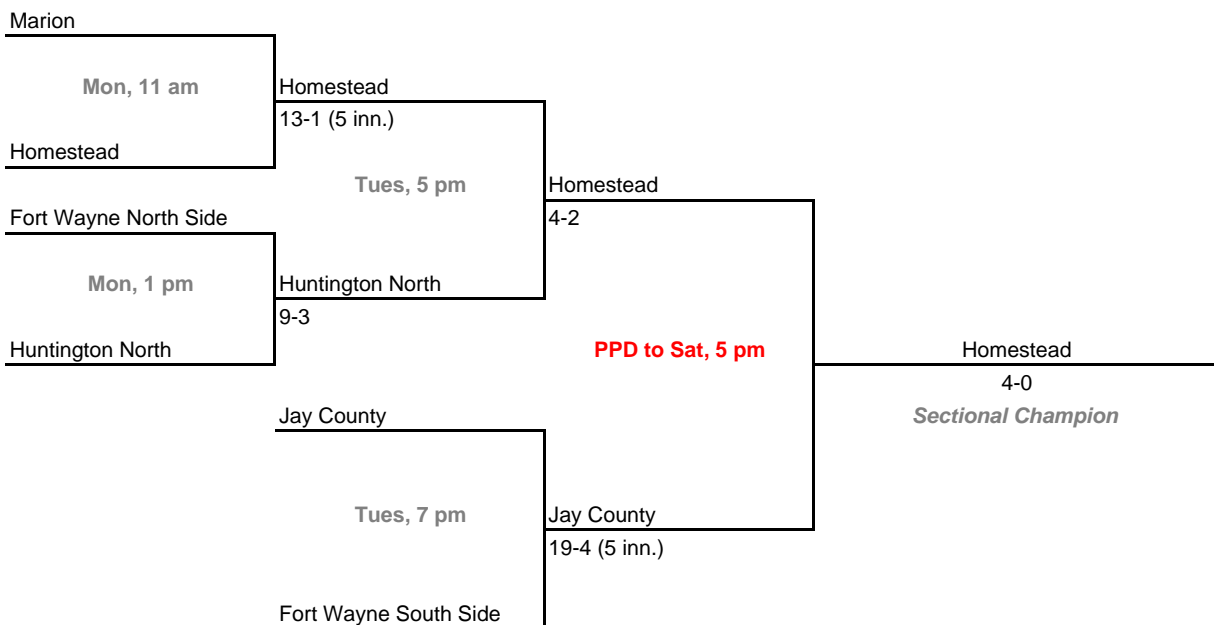

**Class 4A, Sectional 3 | South Bend Clay (6 teams)**

**Class 4A, Sectional 4 | Elkhart Memorial (6 teams)**

**Home Team:** Bottom team in each game is home team.  
**Exception:** Bye teams in 6-team bracket will always be visitor in final game.

**2007-08 IHSAA Class 4A Baseball**  
**42nd Annual State Tournament Series**

**Sectionals**

**Dates:** Monday, May 26 - Saturday, May 31, 2008

**Admission:** \$5 session; \$8 season (season tickets may be provided with 3 or more sessions)

**Class 4A, Sectional 5 | Carroll (Fort Wayne) (5 teams)**

**Class 4A, Sectional 6 | Huntington North (6 teams)**

**Home Team:** Bottom team in each game is home team.

**Exception:** Bye teams in 6-team bracket will always be visitor in final game.