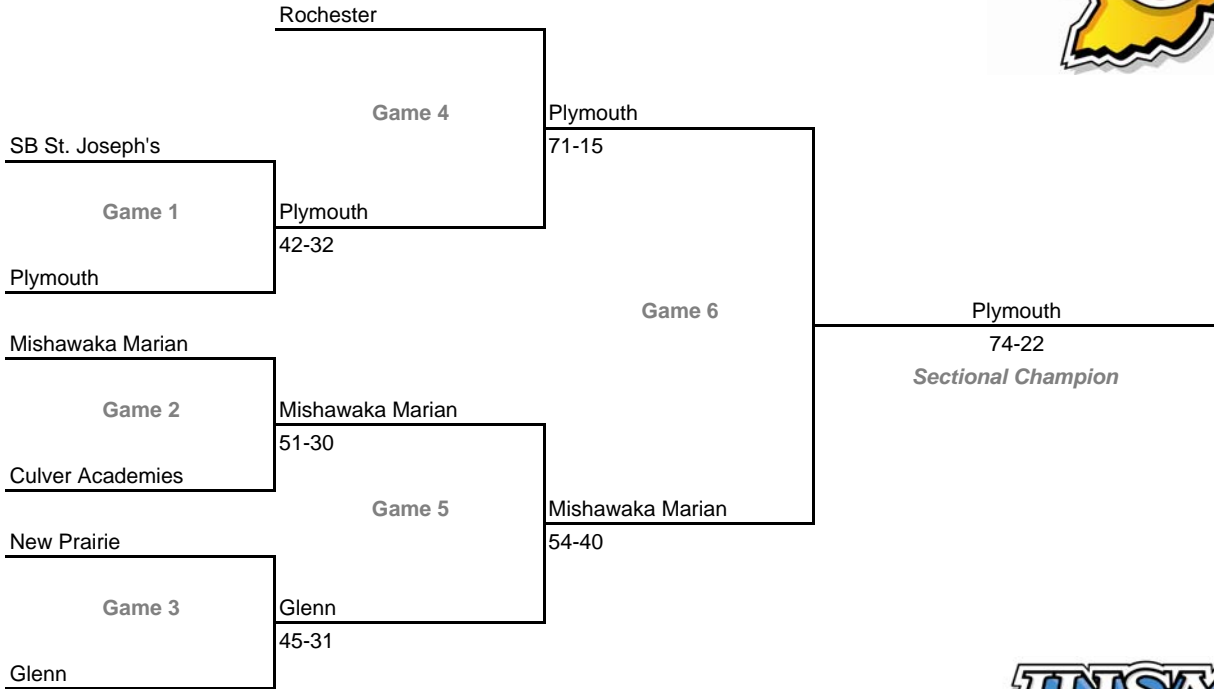

2007-08 IHSA Class 3A Girls Basketball
33rd Annual State Tournament Series

Sectionals

Dates: Feb. 4-9, 2008; **Admission:** \$5 per session or \$9 all sessions

Class 3A, Sectional 17 -- Hammond (6 teams)

Class 3A, Sectional 18 -- Rensselaer Central (6 teams)

2007-08 IHSA Class 3A Girls Basketball
33rd Annual State Tournament Series

Sectionals

Dates: Feb. 4-9, 2008; **Admission:** \$5 per session or \$9 all sessions

Class 3A, Sectional 19 -- New Prairie (7 teams)

Class 3A, Sectional 20 -- Twin Lakes (6 teams)

2007-08 IHSAA Class 3A Girls Basketball
33rd Annual State Tournament Series

Sectionals

Dates: Feb. 4-9, 2008; **Admission:** \$5 per session or \$9 all sessions