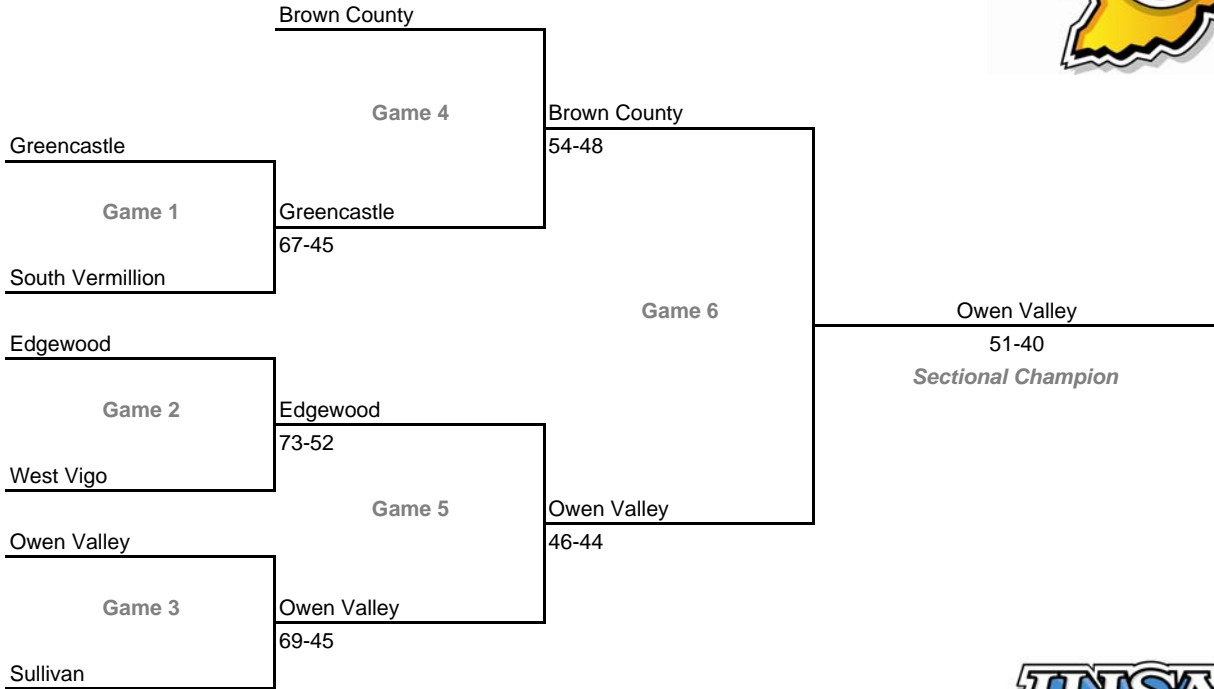

Class 3A, Sectional 29 -- Brown County (7 teams)