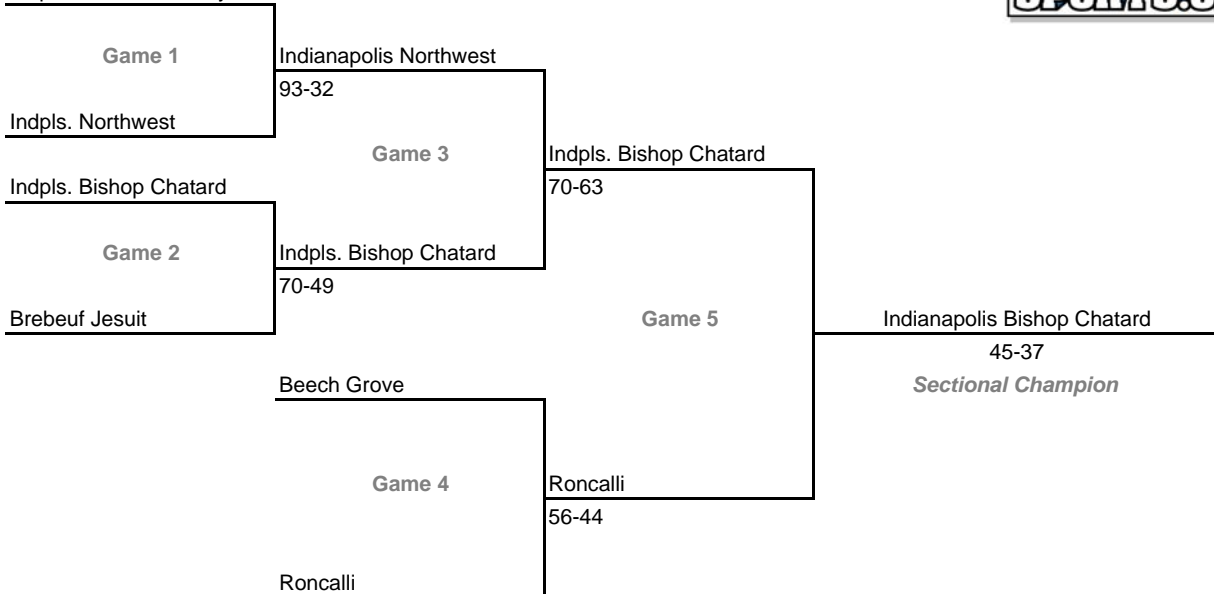

Class 3A, Sectional 25 -- Lebanon (6 teams)

North Montgomery

Class 3A, Sectional 26 -- Beech Grove (6 teams)

Indpls. Howe Academy

2007-08 IHSAA Class 3A Girls Basketball
33rd Annual State Tournament Series