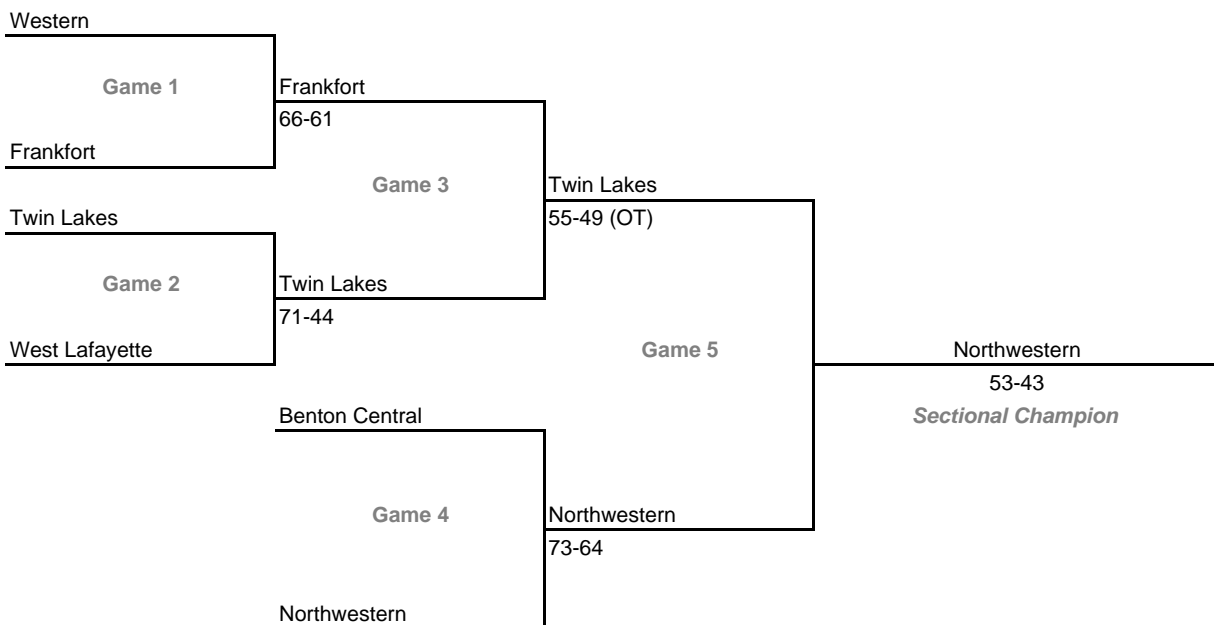

2007-08 IHSA Class 3A Girls Basketball
33rd Annual State Tournament Series

Sectionals

Dates: Feb. 4-9, 2008; **Admission:** \$5 per session or \$9 all sessions

Class 3A, Sectional 17 -- Hammond (6 teams)

Class 3A, Sectional 18 -- Rensselaer Central (6 teams)

2007-08 IHSA Class 3A Girls Basketball
33rd Annual State Tournament Series

Sectionals

Dates: Feb. 4-9, 2008; **Admission:** \$5 per session or \$9 all sessions

Class 3A, Sectional 19 -- New Prairie (7 teams)

Class 3A, Sectional 20 -- Twin Lakes (6 teams)

2007-08 IHSAA Class 3A Girls Basketball
33rd Annual State Tournament Series

Sectionals

Dates: Feb. 4-9, 2008; **Admission:** \$5 per session or \$9 all sessions

Class 3A, Sectional 21 -- NorthWood (7 teams)

Class 3A, Sectional 22 -- Maconaquah (6 teams)

2007-08 IHSA Class 3A Girls Basketball
33rd Annual State Tournament Series

Sectionals

Dates: Feb. 4-9, 2008; **Admission:** \$5 per session or \$9 all sessions