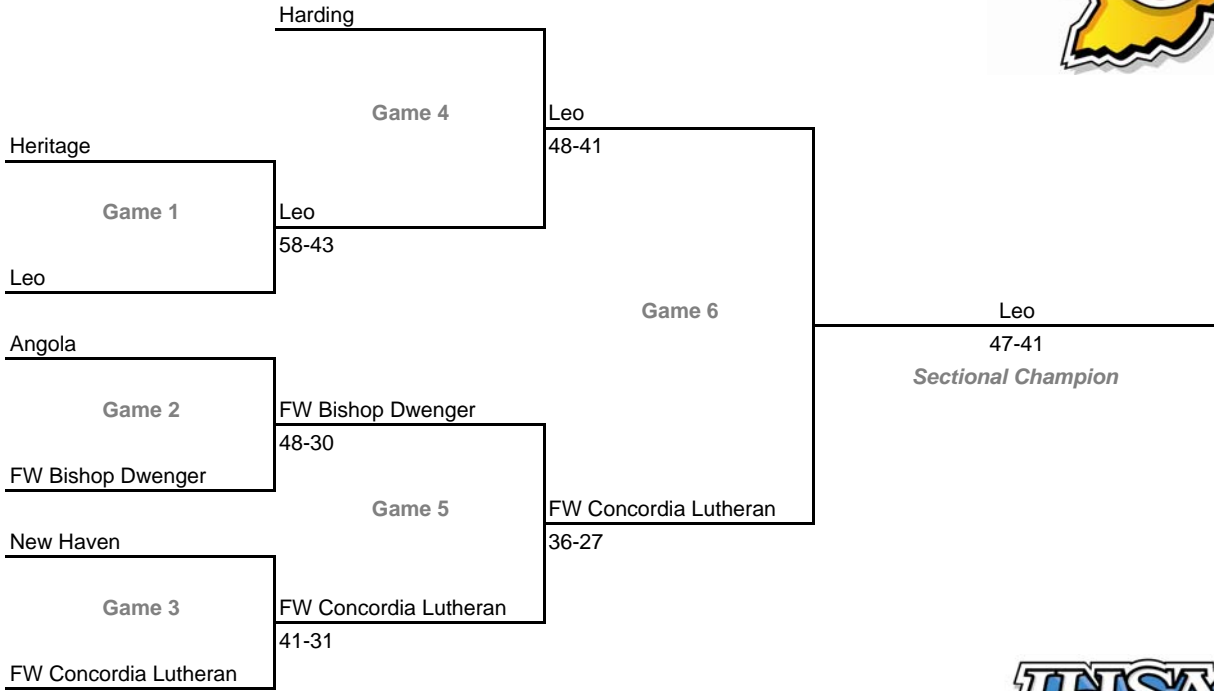

Class 3A, Sectional 19 -- New Prairie (7 teams)

Class 3A, Sectional 20 -- Twin Lakes (6 teams)

2007-08 IHSAA Class 3A Girls Basketball
33rd Annual State Tournament Series

Sectionals

Dates: Feb. 4-9, 2008; **Admission:** \$5 per session or \$9 all sessions

Class 3A, Sectional 21 -- NorthWood (7 teams)

Class 3A, Sectional 22 -- Maconaquah (6 teams)

2007-08 IHSA Class 3A Girls Basketball
33rd Annual State Tournament Series

Sectionals

Dates: Feb. 4-9, 2008; **Admission:** \$5 per session or \$9 all sessions

Class 3A, Sectional 23 -- Leo (7 teams)

Class 3A, Sectional 24 -- Eastbrook (6 teams)

2007-08 IHSA Class 3A Girls Basketball
33rd Annual State Tournament Series

Sectionals

Dates: Feb. 4-9, 2008; **Admission:** \$5 per session or \$9 all sessions