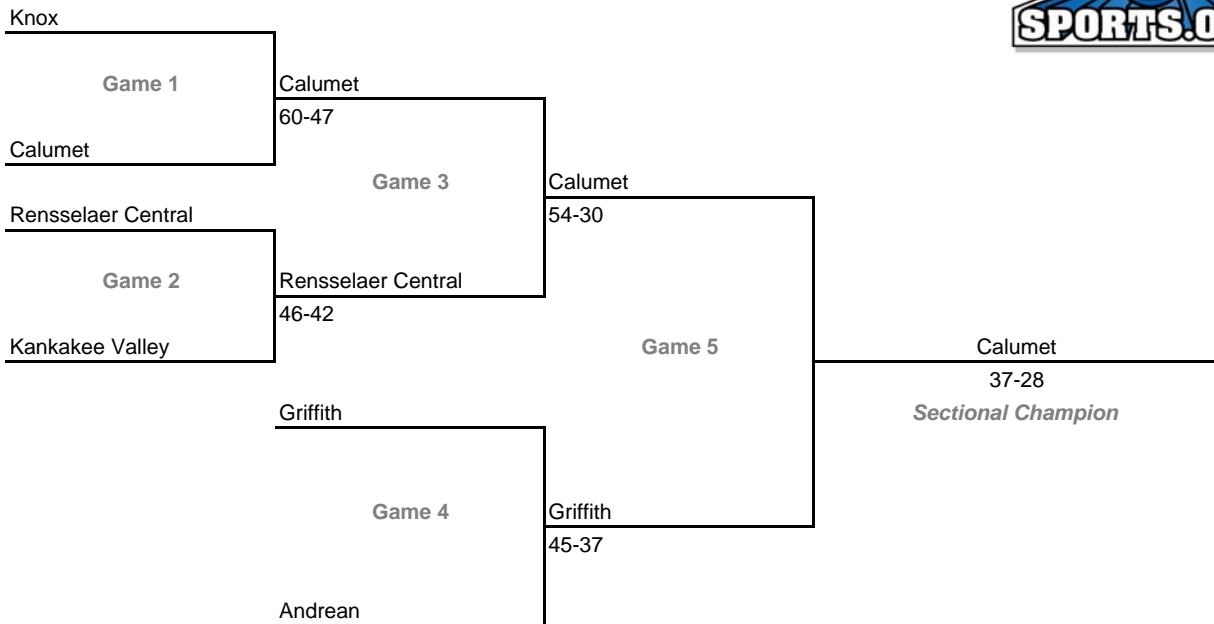

2007-08 IHSA Class 3A Girls Basketball
33rd Annual State Tournament Series

Sectionals

Dates: Feb. 4-9, 2008; **Admission:** \$5 per session or \$9 all sessions

Class 3A, Sectional 17 -- Hammond (6 teams)

Class 3A, Sectional 18 -- Rensselaer Central (6 teams)

2007-08 IHSA Class 3A Girls Basketball
33rd Annual State Tournament Series

Sectionals

Dates: Feb. 4-9, 2008; **Admission:** \$5 per session or \$9 all sessions

Class 3A, Sectional 19 -- New Prairie (7 teams)

Class 3A, Sectional 20 -- Twin Lakes (6 teams)

2007-08 IHSAA Class 3A Girls Basketball
33rd Annual State Tournament Series

Sectionals

Dates: Feb. 4-9, 2008; **Admission:** \$5 per session or \$9 all sessions