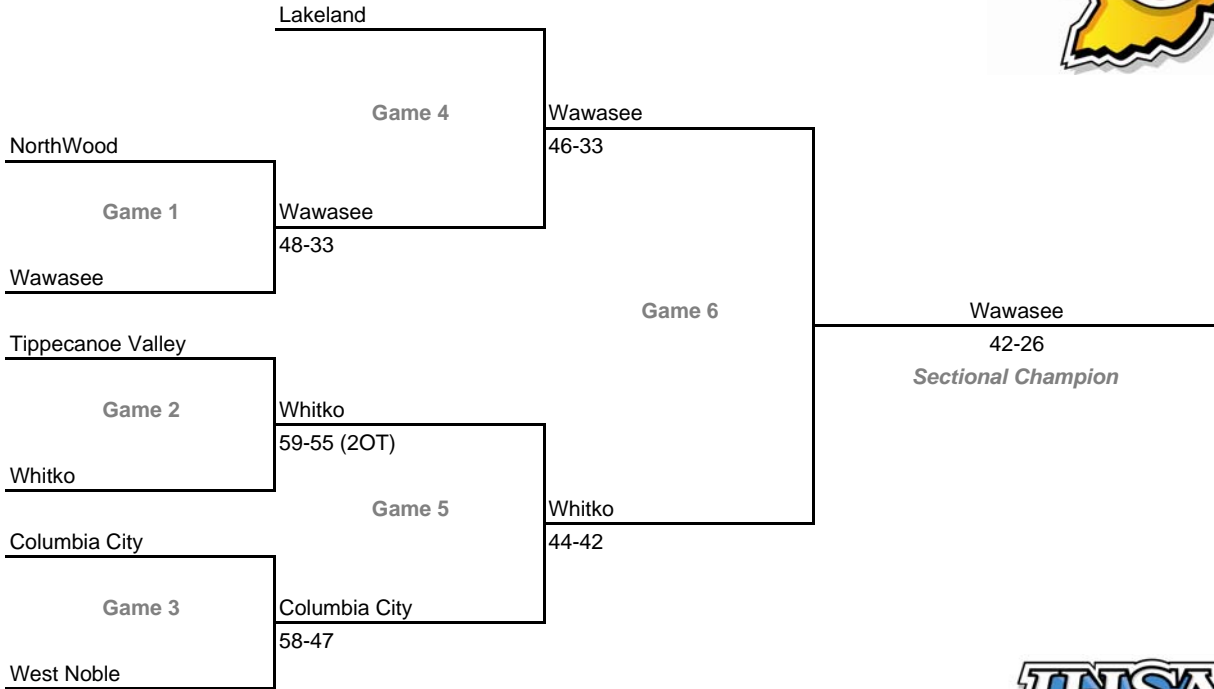

2007-08 IHSA Class 3A Girls Basketball
33rd Annual State Tournament Series

Sectionals

Dates: Feb. 4-9, 2008; **Admission:** \$5 per session or \$9 all sessions

Class 3A, Sectional 17 -- Hammond (6 teams)

Class 3A, Sectional 18 -- Rensselaer Central (6 teams)

2007-08 IHSA Class 3A Girls Basketball
33rd Annual State Tournament Series

Sectionals

Dates: Feb. 4-9, 2008; **Admission:** \$5 per session or \$9 all sessions

Class 3A, Sectional 19 -- New Prairie (7 teams)

Class 3A, Sectional 20 -- Twin Lakes (6 teams)

2007-08 IHSAA Class 3A Girls Basketball
33rd Annual State Tournament Series

Sectionals

Dates: Feb. 4-9, 2008; **Admission:** \$5 per session or \$9 all sessions

Class 3A, Sectional 21 -- NorthWood (7 teams)

Class 3A, Sectional 22 -- Maconaquah (6 teams)

2007-08 IHSA Class 3A Girls Basketball
33rd Annual State Tournament Series

Sectionals

Dates: Feb. 4-9, 2008; **Admission:** \$5 per session or \$9 all sessions