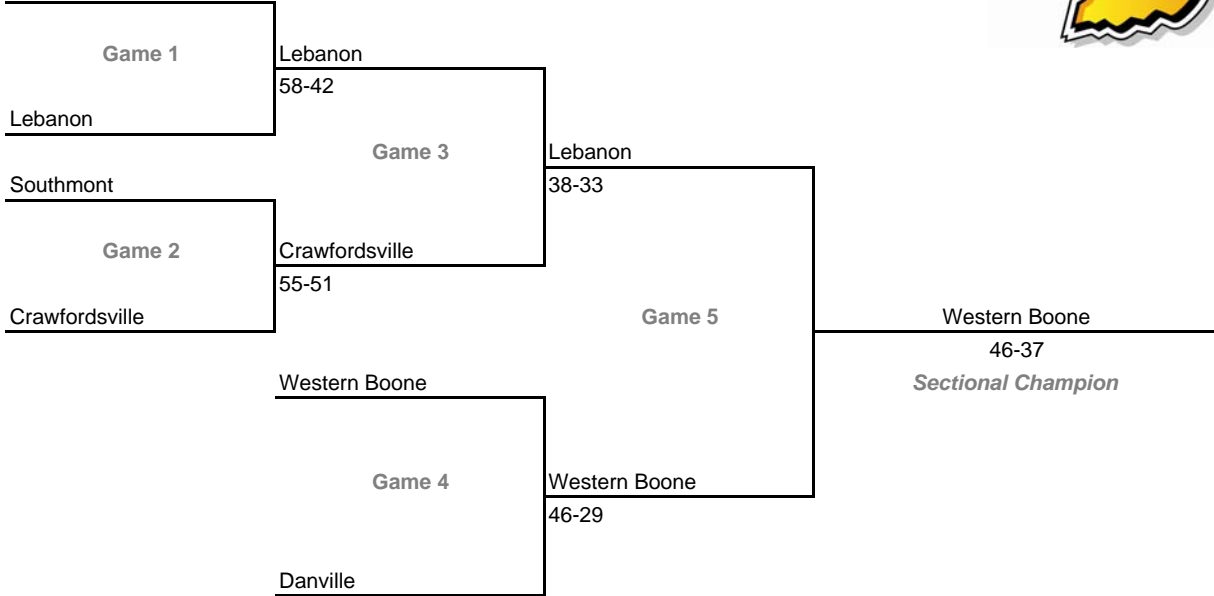

Class 3A, Sectional 25 -- Lebanon (6 teams)

North Montgomery