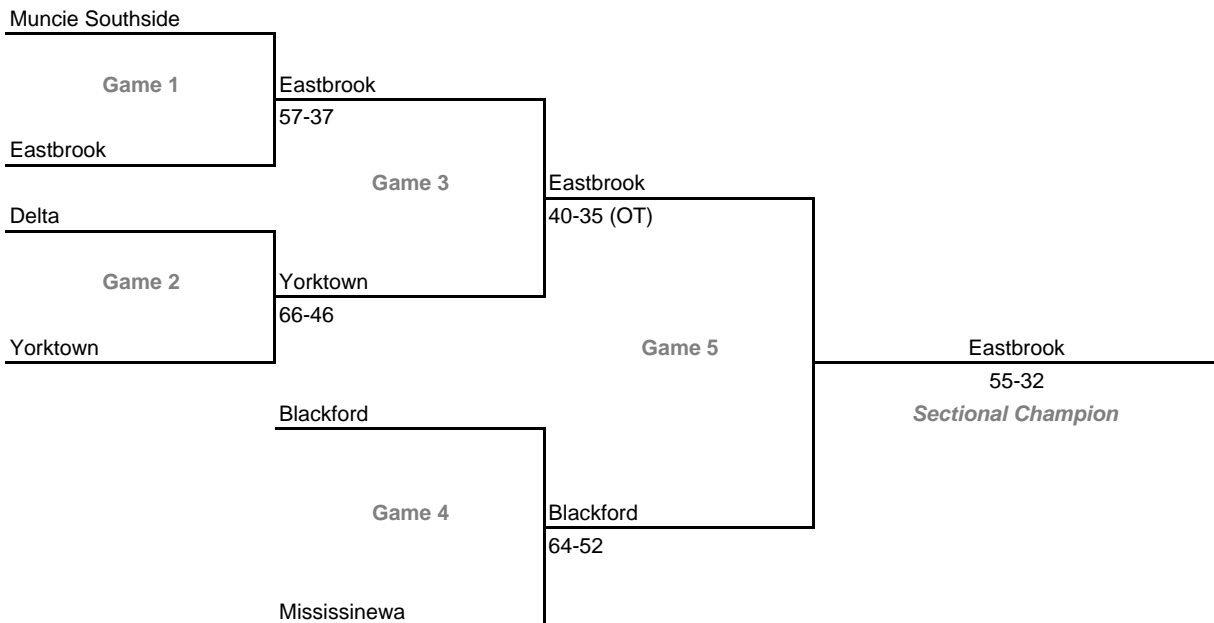

Class 3A, Sectional 19 -- New Prairie (7 teams)

Class 3A, Sectional 20 -- Twin Lakes (6 teams)

2007-08 IHSAA Class 3A Girls Basketball
33rd Annual State Tournament Series

Sectionals

Dates: Feb. 4-9, 2008; **Admission:** \$5 per session or \$9 all sessions

Class 3A, Sectional 21 -- NorthWood (7 teams)

Class 3A, Sectional 22 -- Maconaquah (6 teams)

2007-08 IHSA Class 3A Girls Basketball
33rd Annual State Tournament Series

Sectionals

Dates: Feb. 4-9, 2008; **Admission:** \$5 per session or \$9 all sessions

Class 3A, Sectional 23 -- Leo (7 teams)

Class 3A, Sectional 24 -- Eastbrook (6 teams)

2007-08 IHSA Class 3A Girls Basketball
33rd Annual State Tournament Series

Sectionals

Dates: Feb. 4-9, 2008; **Admission:** \$5 per session or \$9 all sessions