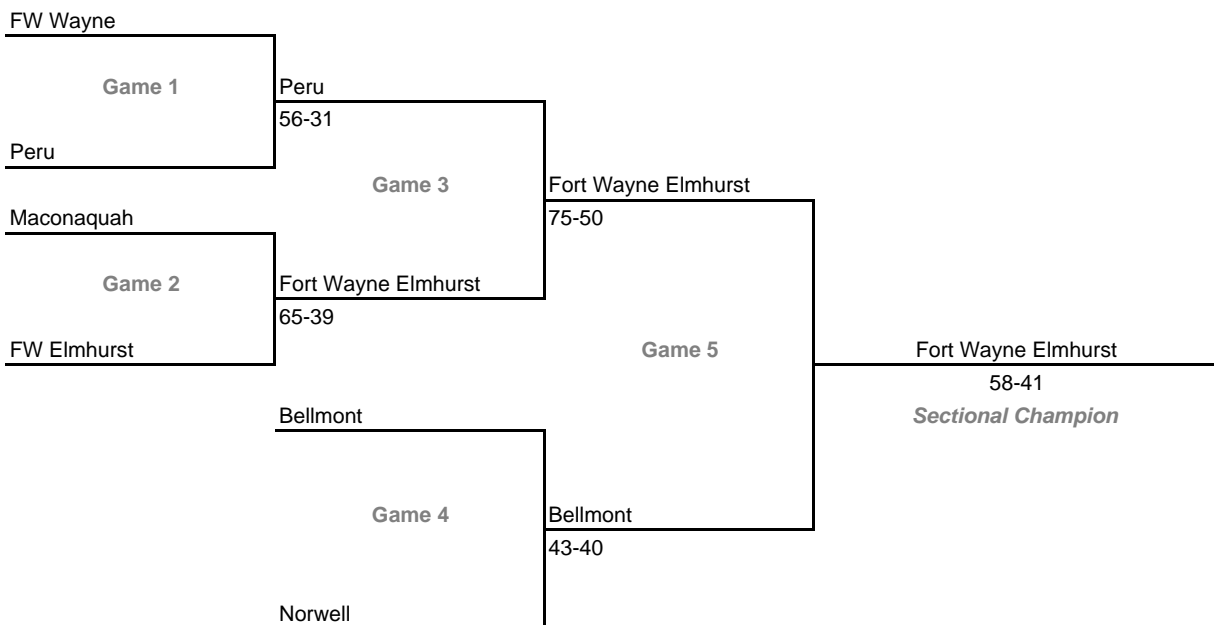

Class 3A, Sectional 19 -- New Prairie (7 teams)

Class 3A, Sectional 20 -- Twin Lakes (6 teams)

2007-08 IHSAA Class 3A Girls Basketball
33rd Annual State Tournament Series

Sectionals

Dates: Feb. 4-9, 2008; **Admission:** \$5 per session or \$9 all sessions

Class 3A, Sectional 21 -- NorthWood (7 teams)

Class 3A, Sectional 22 -- Maconaquah (6 teams)

2007-08 IHSA Class 3A Girls Basketball
33rd Annual State Tournament Series

Sectionals

Dates: Feb. 4-9, 2008; **Admission:** \$5 per session or \$9 all sessions

Class 3A, Sectional 23 -- Leo (7 teams)

Class 3A, Sectional 24 -- Eastbrook (6 teams)

2007-08 IHSA Class 3A Girls Basketball
33rd Annual State Tournament Series

Sectionals

Dates: Feb. 4-9, 2008; **Admission:** \$5 per session or \$9 all sessions