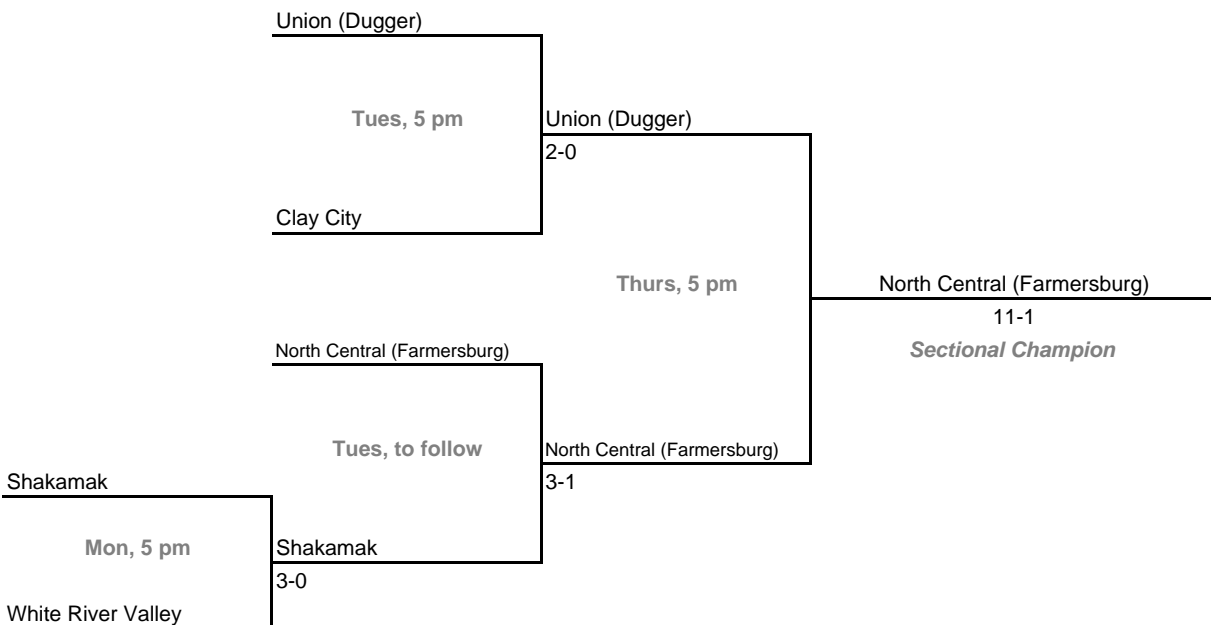

Class A, Sectional 58 | Clay City (5 teams)

Home Team: Bottom team in each game is home team.

Exception: Bye teams in 6-team bracket will always be visitor in final game.