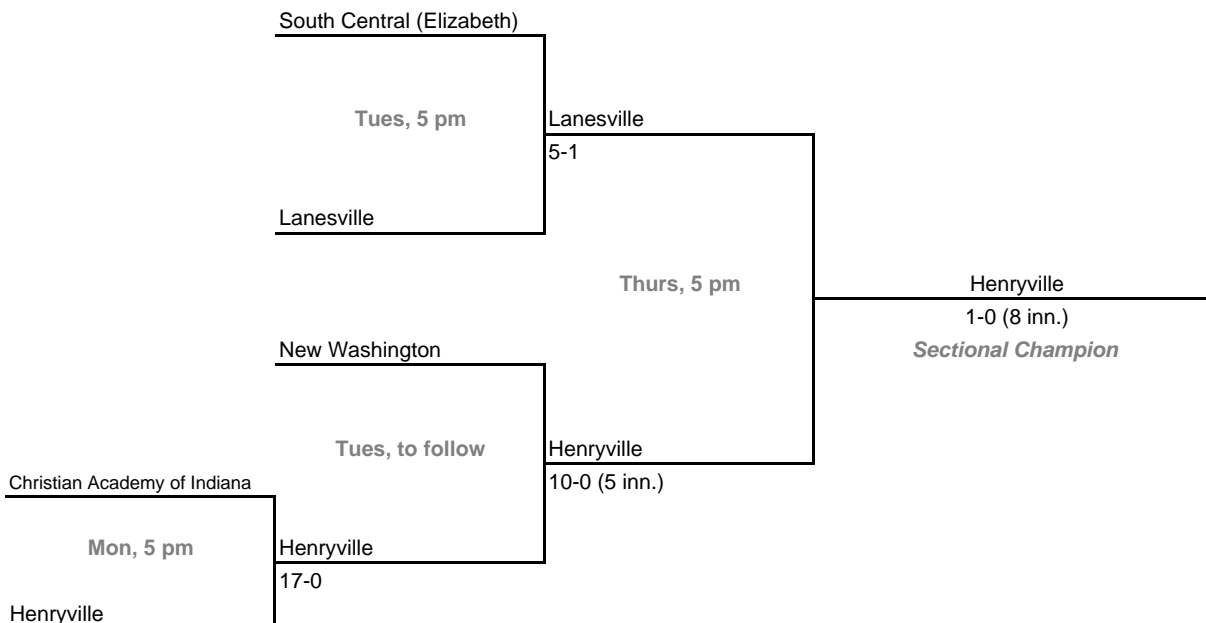

Class A, Sectional 62 | Lanesville (5 teams)

Home Team: Bottom team in each game is home team.

Exception: Bye teams in 6-team bracket will always be visitor in final game.