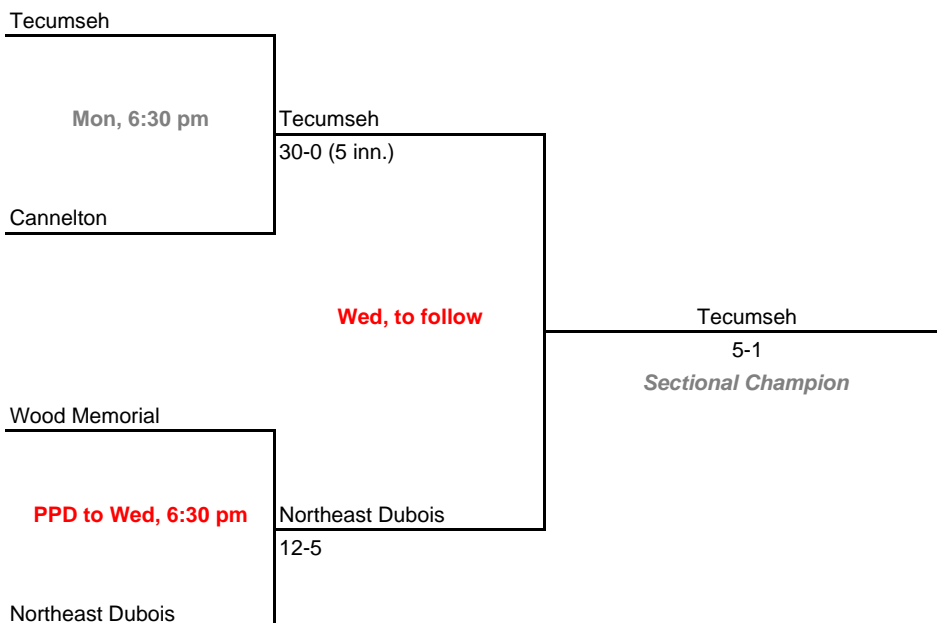

Class A, Sectional 63 | Loogootee (5 teams)

Class A, Sectional 64 | Northeast Dubois (4 teams)

Home Team: Bottom team in each game is home team.

Exception: Bye teams in 6-team bracket will always be visitor in final game.