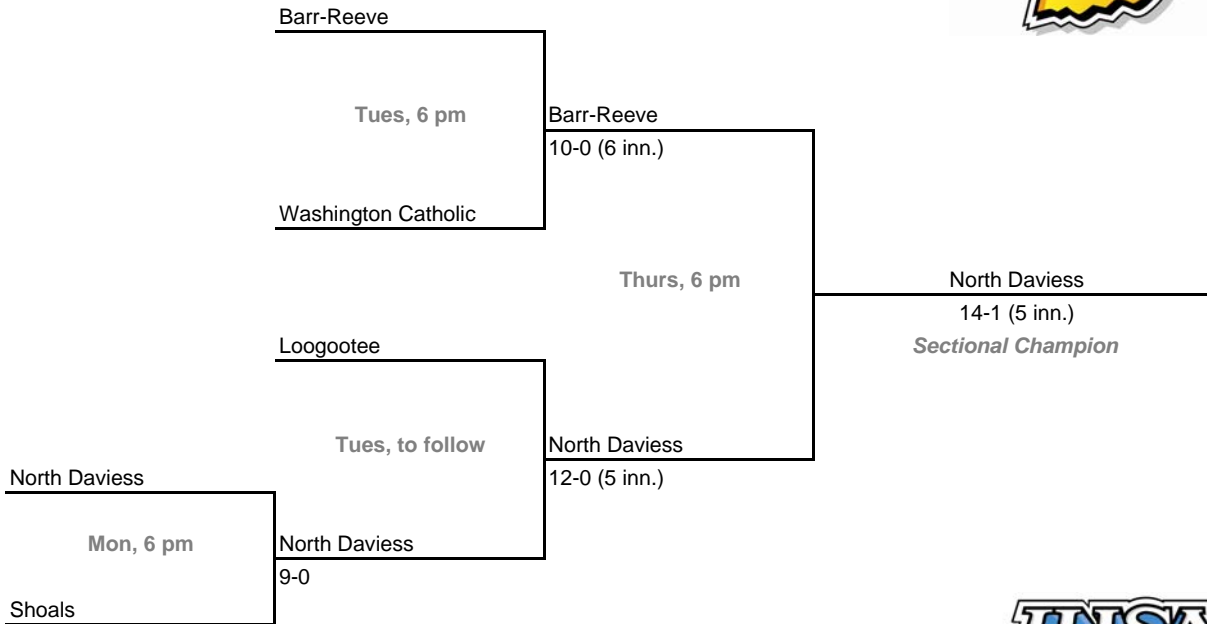

2007-08 IHSAA Class A Softball
24th Annual State Tournament Series

Sectionals

Dates: Monday, May 19 - Saturday, May 24, 2008

Admission: \$5 session; \$8 season (season tickets may be provided with 3 or more sessions)

Class A, Sectional 63 | Loogootee (5 teams)

Class A, Sectional 64 | Northeast Dubois (4 teams)

Home Team: Bottom team in each game is home team.

Exception: Bye teams in 6-team bracket will always be visitor in final game.