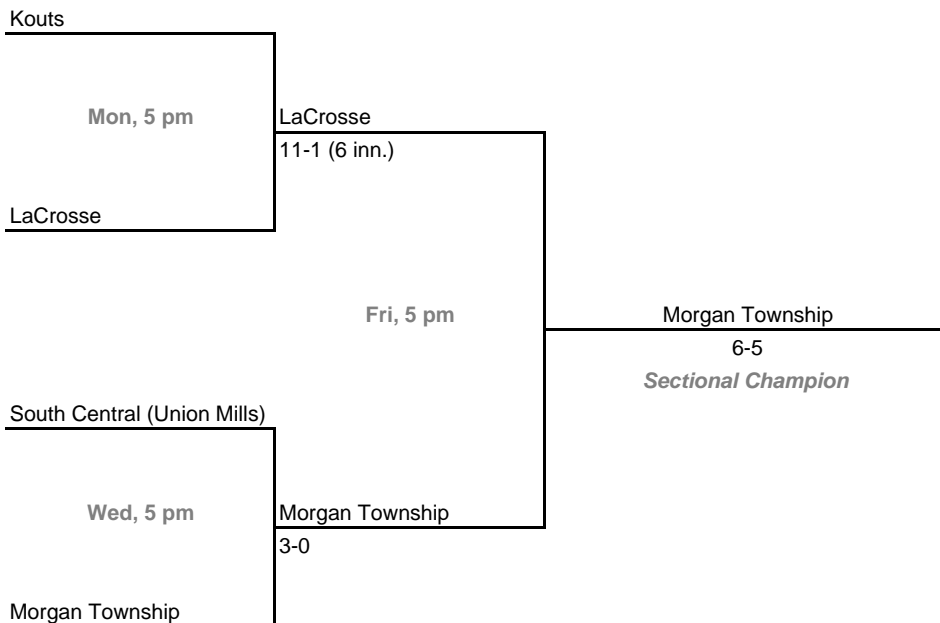

2007-08 IHSAA Class A Softball
24th Annual State Tournament Series

Sectionals

Dates: Monday, May 19 - Saturday, May 24, 2008

Admission: \$5 session; \$8 season (season tickets may be provided with 3 or more sessions)

Class A, Sectional 49 | Whiting (4 teams)

Class A, Sectional 50 | LaCrosse (4 teams)

Home Team: Bottom team in each game is home team.

Exception: Bye teams in 6-team bracket will always be visitor in final game.