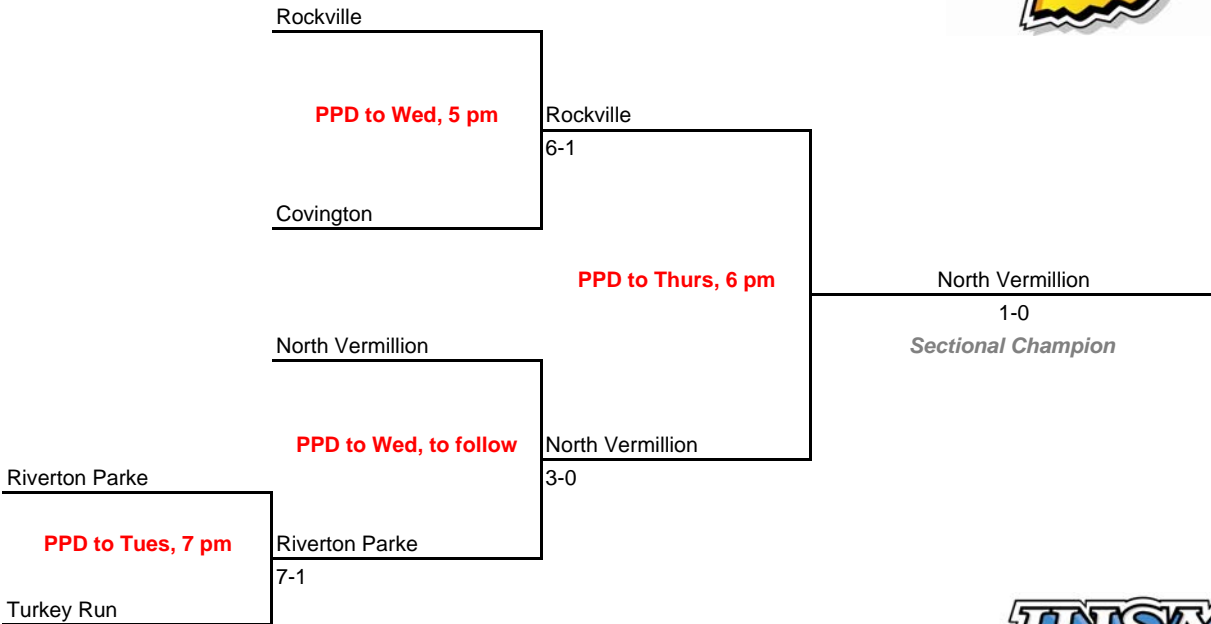

Class A, Sectional 55 | Wes-Del (4 teams)

Class A, Sectional 56 | Monroe Central (5 teams)

Home Team: Bottom team in each game is home team.

Exception: Bye teams in 6-team bracket will always be visitor in final game.

Class A, Sectional 57 | Riverton Parke (5 teams)

Class A, Sectional 58 | Clay City (5 teams)

Home Team: Bottom team in each game is home team.

Exception: Bye teams in 6-team bracket will always be visitor in final game.