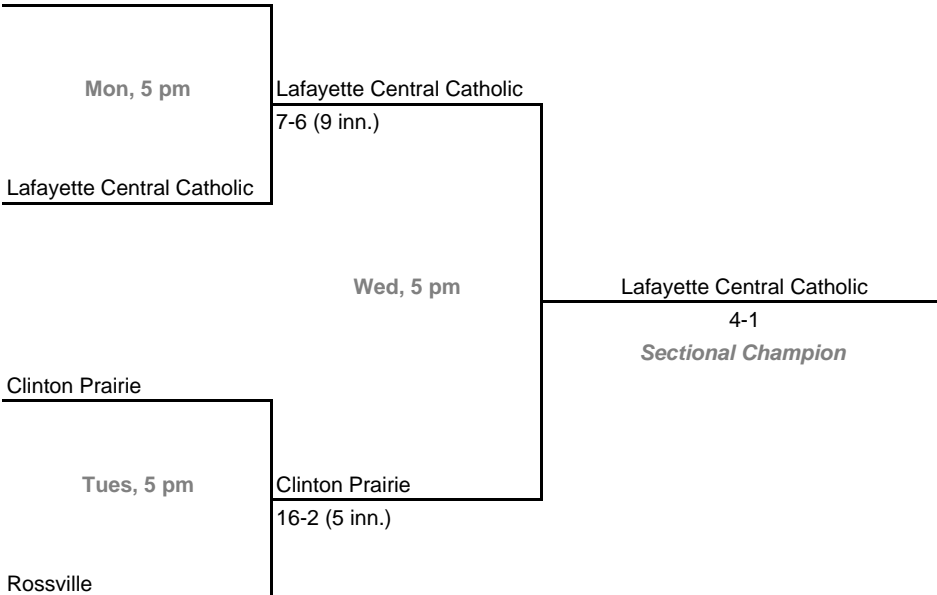

Class A, Sectional 51 | Fort Wayne Canterbury (5 teams)

Class A, Sectional 52 | Caston (5 teams)

Home Team: Bottom team in each game is home team.

Exception: Bye teams in 6-team bracket will always be visitor in final game.

2007-08 IHSAA Class A Softball
24th Annual State Tournament Series

Sectionals

Dates: Monday, May 19 - Saturday, May 24, 2008

Admission: \$5 session; \$8 season (season tickets may be provided with 3 or more sessions)

Class A, Sectional 53 | North White (4 teams)

Tri-County

Class A, Sectional 54 | Clinton Prairie (4 teams)

Attica

Home Team: Bottom team in each game is home team.

Exception: Bye teams in 6-team bracket will always be visitor in final game.