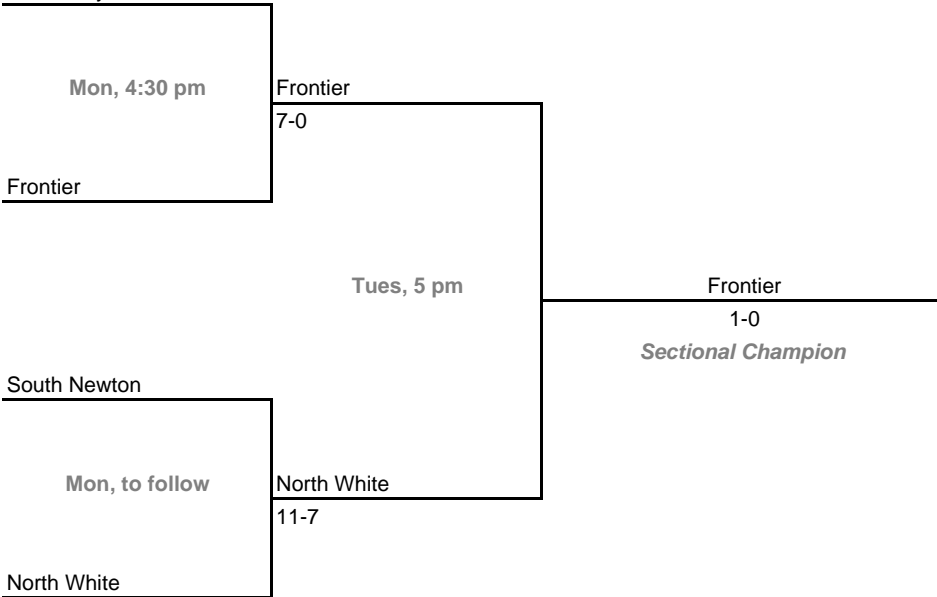

Class A, Sectional 51 | Fort Wayne Canterbury (5 teams)

Class A, Sectional 52 | Caston (5 teams)

Home Team: Bottom team in each game is home team.

Exception: Bye teams in 6-team bracket will always be visitor in final game.

2007-08 IHSAA Class A Softball
24th Annual State Tournament Series

Sectionals

Dates: Monday, May 19 - Saturday, May 24, 2008

Admission: \$5 session; \$8 season (season tickets may be provided with 3 or more sessions)

Class A, Sectional 53 | North White (4 teams)

Tri-County

Class A, Sectional 54 | Clinton Prairie (4 teams)

Attica

Home Team: Bottom team in each game is home team.

Exception: Bye teams in 6-team bracket will always be visitor in final game.