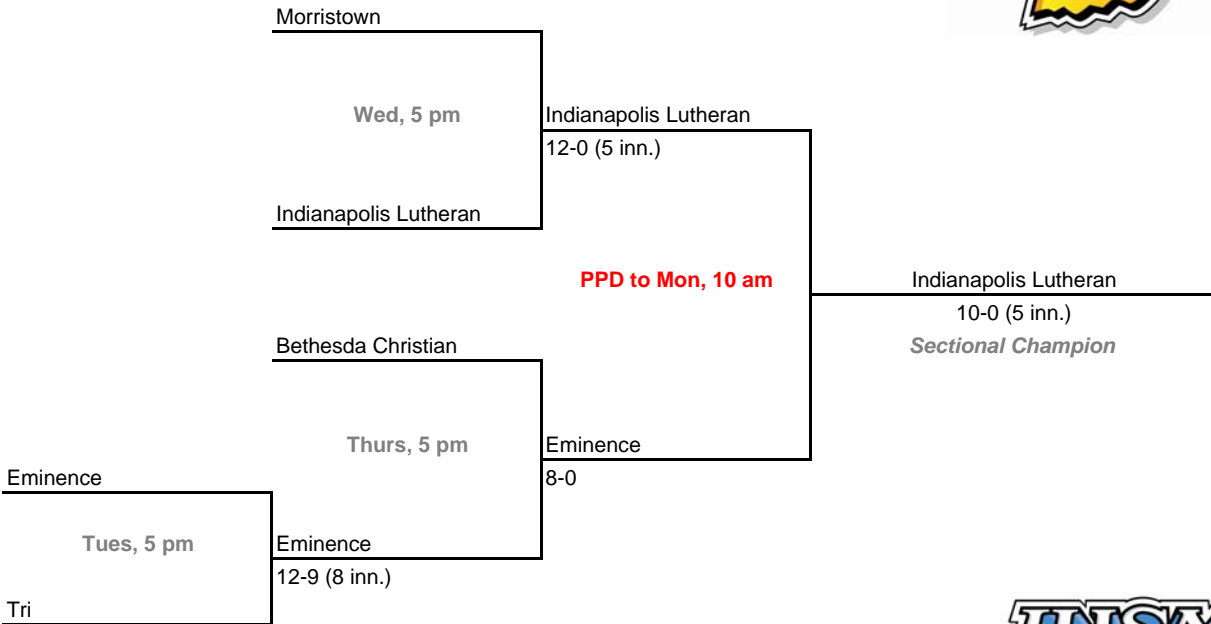

2007-08 IHSAA Class A Softball
24th Annual State Tournament Series

Sectionals

Dates: Monday, May 19 - Saturday, May 24, 2008

Admission: \$5 session; \$8 season (season tickets may be provided with 3 or more sessions)

Class A, Sectional 59 | Indianapolis Lutheran (5 teams)

Class A, Sectional 60 | Jac-Cen-Del (5 teams)

Home Team: Bottom team in each game is home team.
Exception: Bye teams in 6-team bracket will always be visitor in final game.