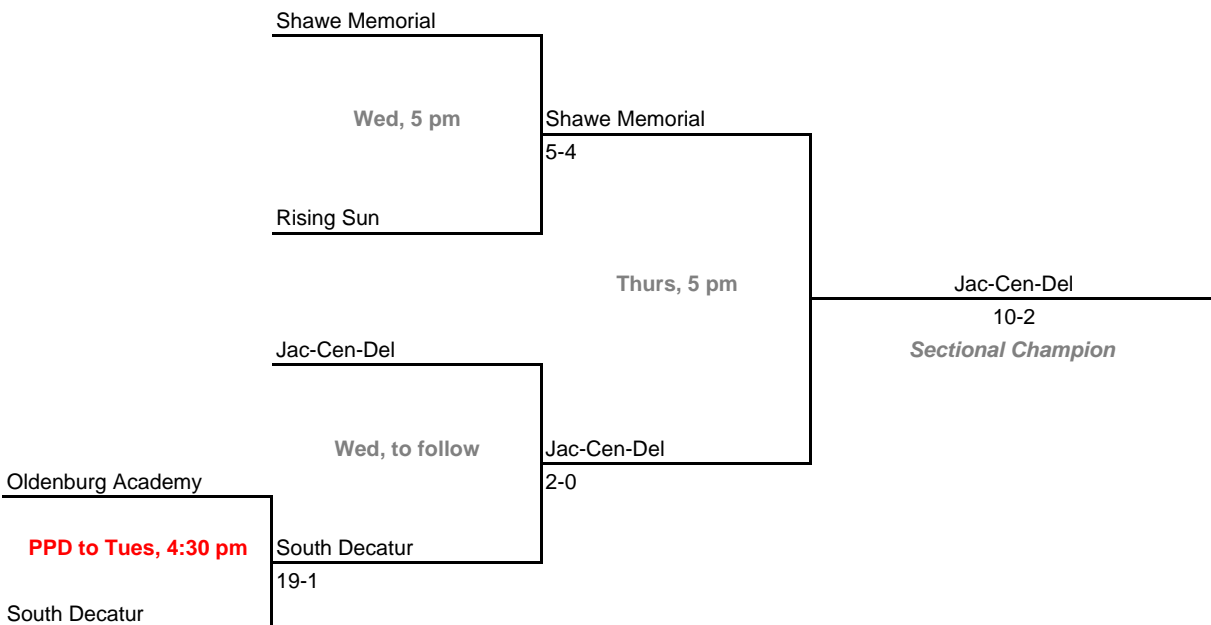

2007-08 IHSAA Class A Softball
24th Annual State Tournament Series

Sectionals

Dates: Monday, May 19 - Saturday, May 24, 2008

Admission: \$5 session; \$8 season (season tickets may be provided with 3 or more sessions)

Class A, Sectional 59 | Indianapolis Lutheran (5 teams)

Class A, Sectional 60 | Jac-Cen-Del (5 teams)

Home Team: Bottom team in each game is home team.
Exception: Bye teams in 6-team bracket will always be visitor in final game.