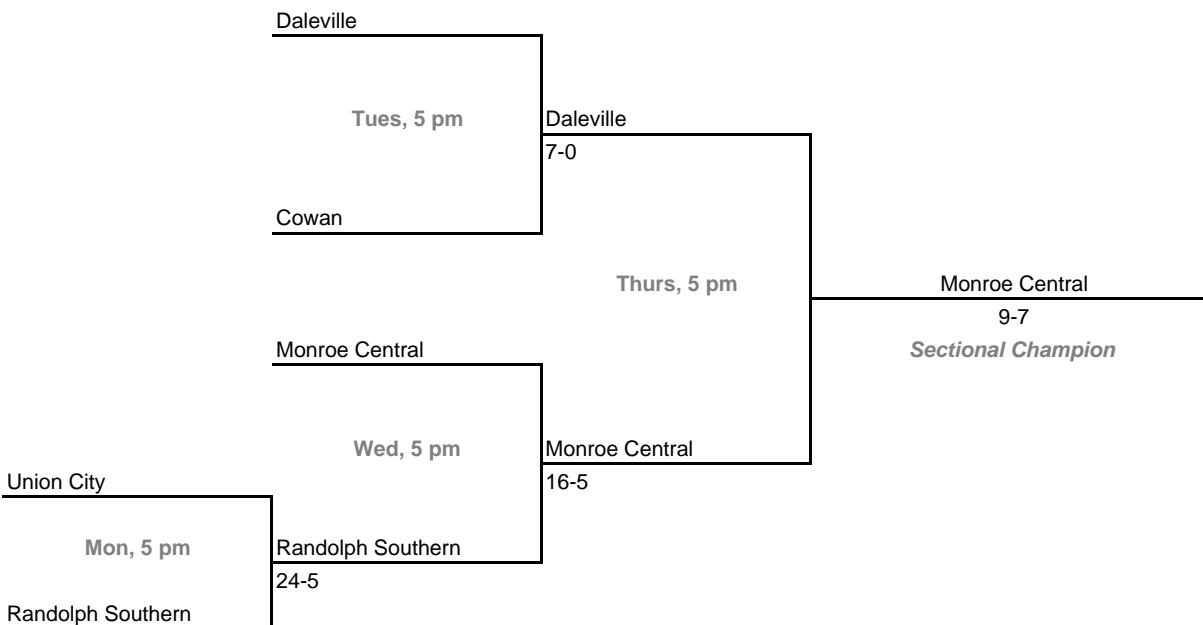

2007-08 IHSAA Class A Softball
24th Annual State Tournament Series

Sectionals

Dates: Monday, May 19 - Saturday, May 24, 2008

Admission: \$5 session; \$8 season (season tickets may be provided with 3 or more sessions)

Class A, Sectional 55 | Wes-Del (4 teams)

Class A, Sectional 56 | Monroe Central (5 teams)

Home Team: Bottom team in each game is home team.

Exception: Bye teams in 6-team bracket will always be visitor in final game.