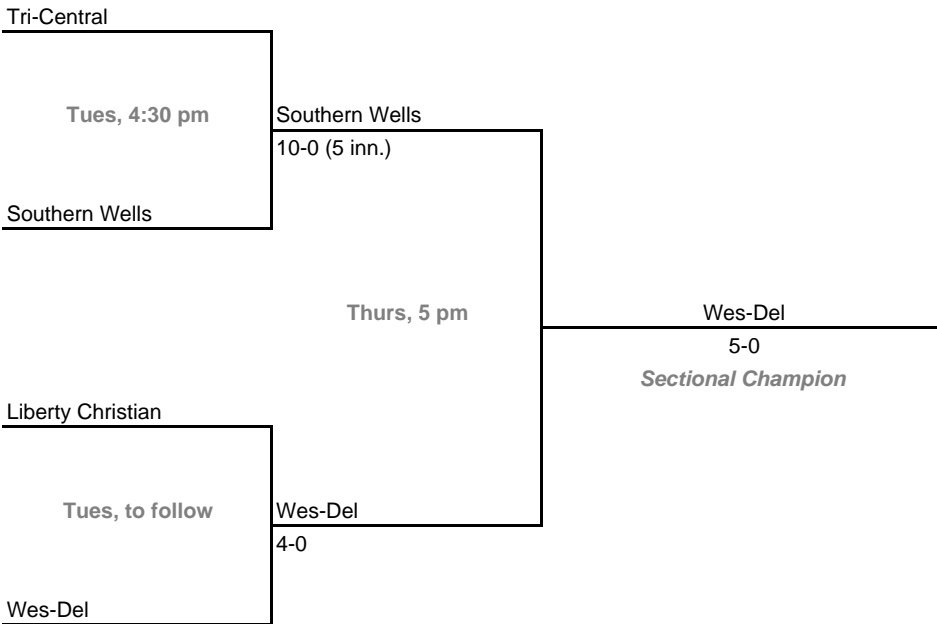

2007-08 IHSAA Class A Softball
24th Annual State Tournament Series

Sectionals

Dates: Monday, May 19 - Saturday, May 24, 2008

Admission: \$5 session; \$8 season (season tickets may be provided with 3 or more sessions)

Class A, Sectional 55 | Wes-Del (4 teams)

Class A, Sectional 56 | Monroe Central (5 teams)

Home Team: Bottom team in each game is home team.

Exception: Bye teams in 6-team bracket will always be visitor in final game.