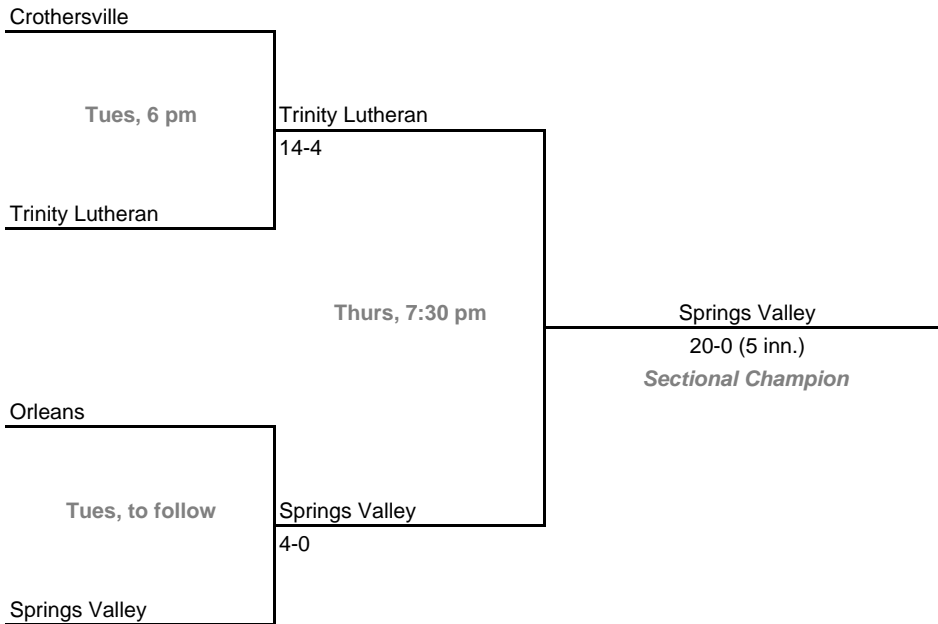

Class A, Sectional 61 | Springs Valley (4 teams)