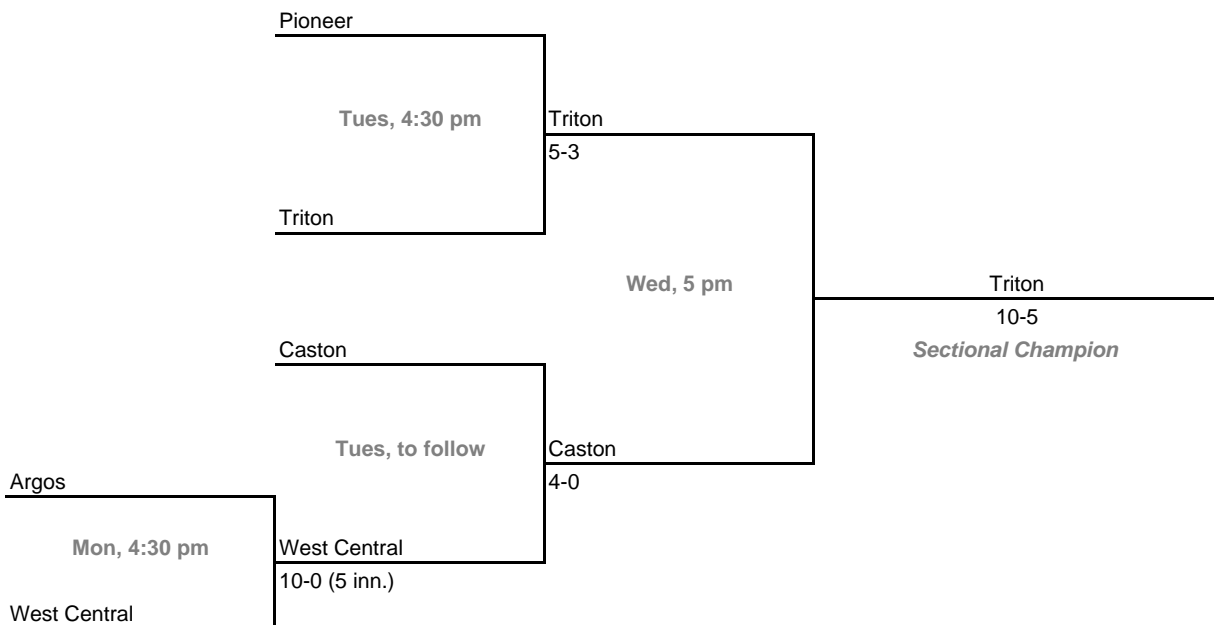

2007-08 IHSAA Class A Softball
24th Annual State Tournament Series

Sectionals

Dates: Monday, May 19 - Saturday, May 24, 2008

Admission: \$5 session; \$8 season (season tickets may be provided with 3 or more sessions)

Class A, Sectional 49 | Whiting (4 teams)

Class A, Sectional 50 | LaCrosse (4 teams)

Home Team: Bottom team in each game is home team.

Exception: Bye teams in 6-team bracket will always be visitor in final game.

Class A, Sectional 51 | Fort Wayne Canterbury (5 teams)

Class A, Sectional 52 | Caston (5 teams)

Home Team: Bottom team in each game is home team.

Exception: Bye teams in 6-team bracket will always be visitor in final game.