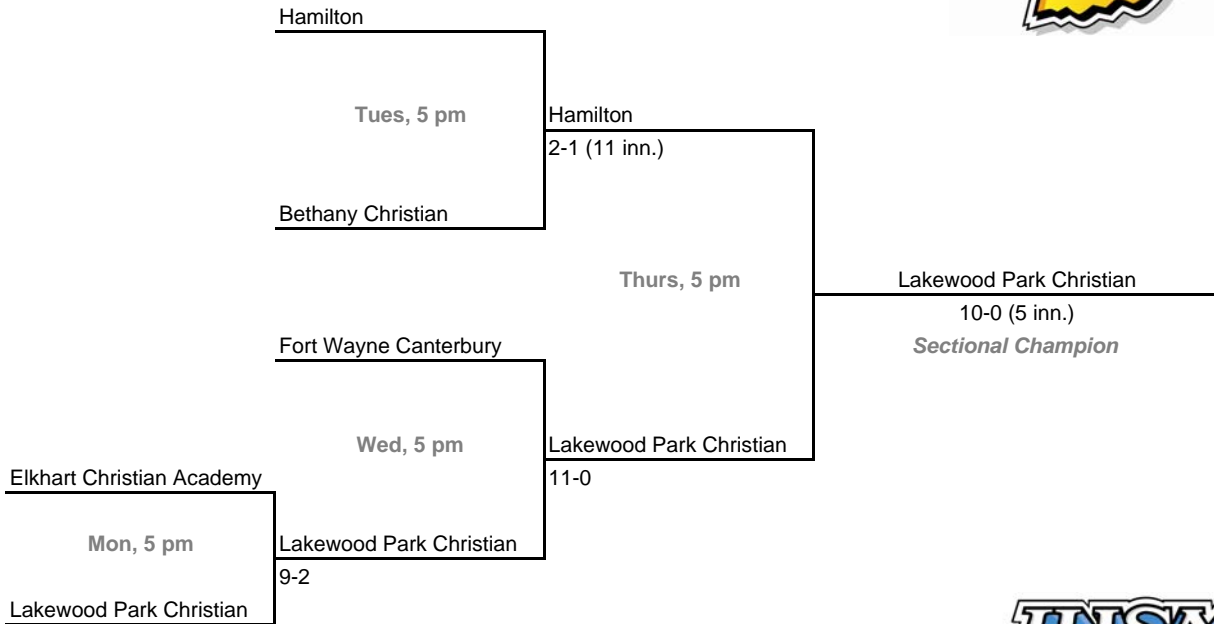

Class A, Sectional 49 | Whiting (4 teams)

Class A, Sectional 50 | LaCrosse (4 teams)

Home Team: Bottom team in each game is home team.

Exception: Bye teams in 6-team bracket will always be visitor in final game.

2007-08 IHSAA Class A Softball
24th Annual State Tournament Series

Sectionals

Dates: Monday, May 19 - Saturday, May 24, 2008

Admission: \$5 session; \$8 season (season tickets may be provided with 3 or more sessions)

Class A, Sectional 51 | Fort Wayne Canterbury (5 teams)

Class A, Sectional 52 | Caston (5 teams)

Home Team: Bottom team in each game is home team.

Exception: Bye teams in 6-team bracket will always be visitor in final game.