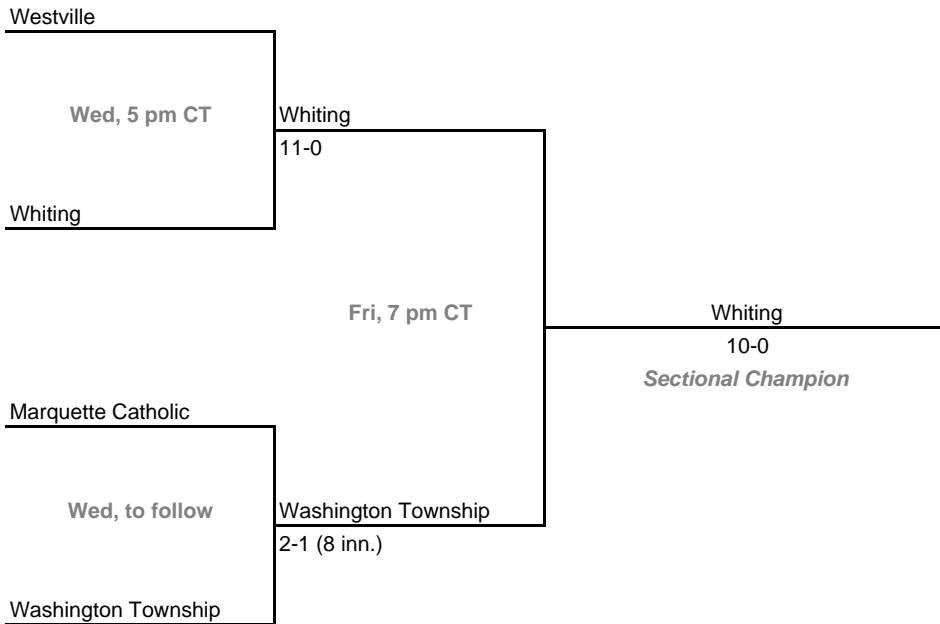

2007-08 IHSAA Class A Softball
24th Annual State Tournament Series

Sectionals

Dates: Monday, May 19 - Saturday, May 24, 2008

Admission: \$5 session; \$8 season (season tickets may be provided with 3 or more sessions)

Class A, Sectional 49 | Whiting (4 teams)

Class A, Sectional 50 | LaCrosse (4 teams)

Home Team: Bottom team in each game is home team.

Exception: Bye teams in 6-team bracket will always be visitor in final game.