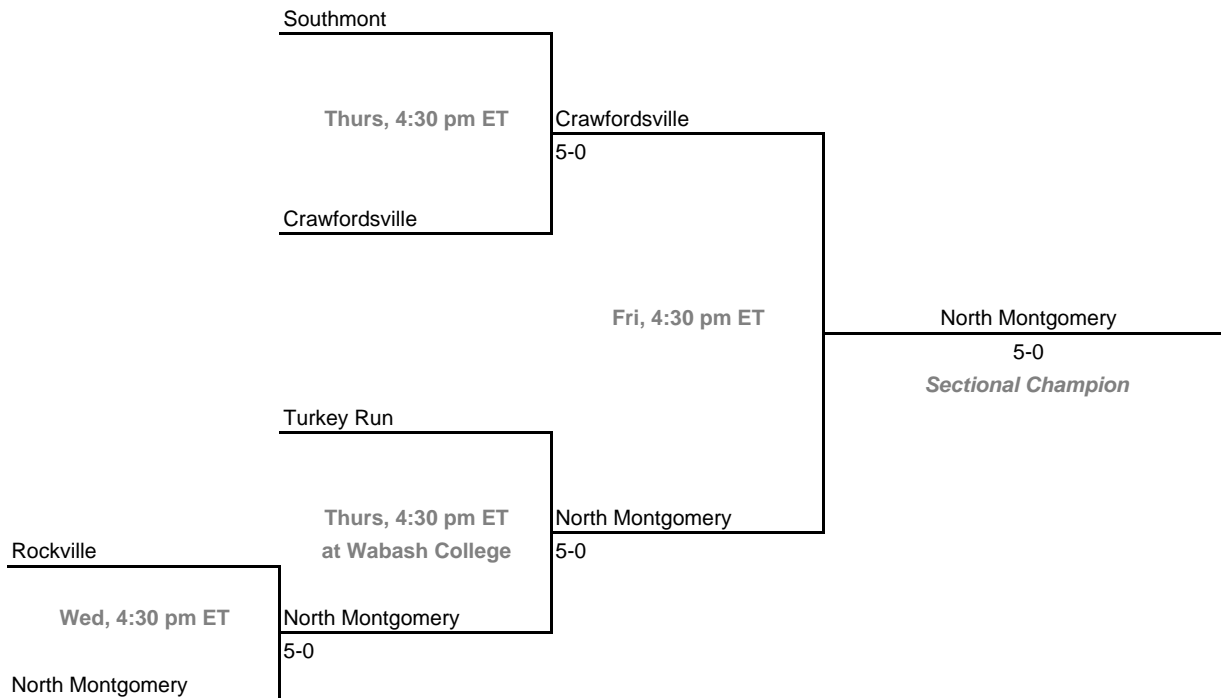

2008-09 IHSAA Girls Tennis
35th Annual Team State Tournament Series

Sectionals

Dates: May 21-23, 2009

Sectional 13 -- Decatur Central (4 teams)

Sectional 14 -- DeKalb (4 teams)

2008-09 IHSAA Girls Tennis
35th Annual Team State Tournament Series