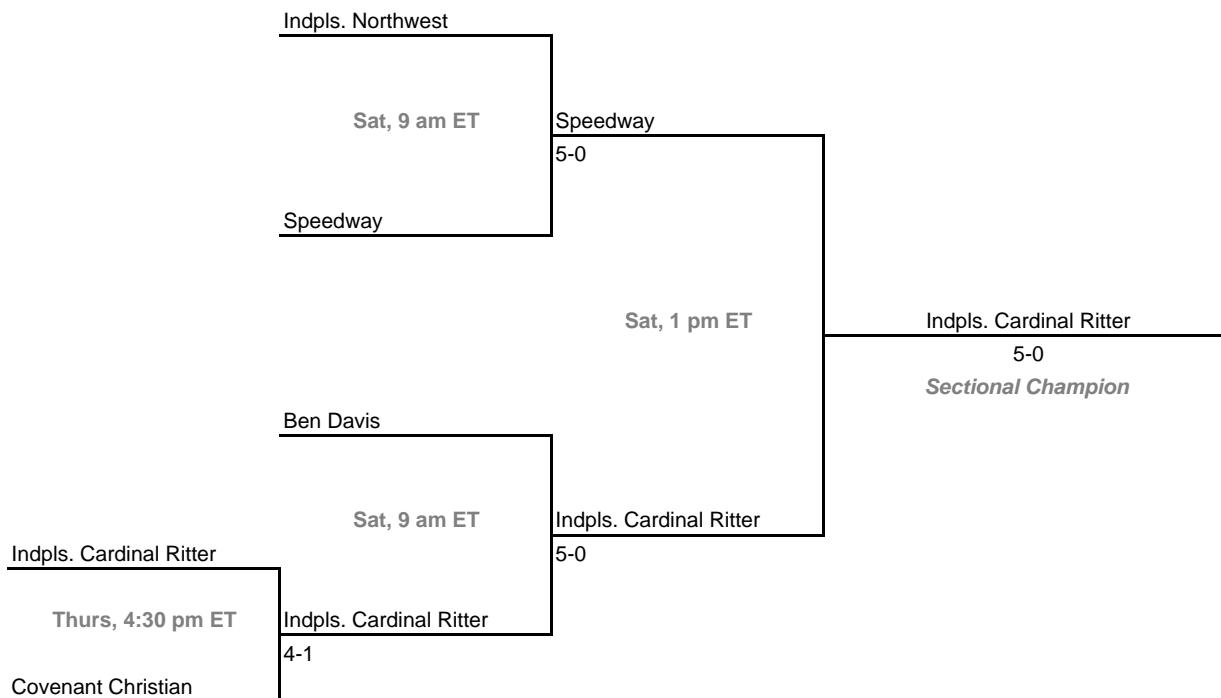

Sectional 2 -- Ben Davis (4 teams)