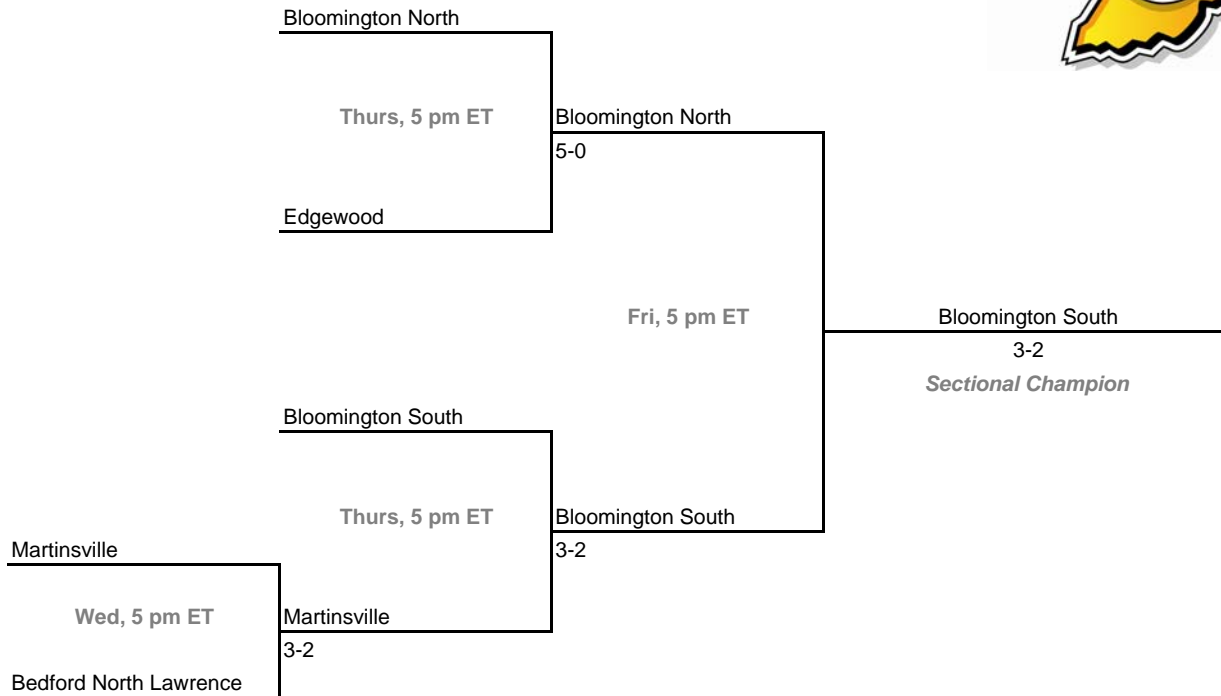

2008-09 IHSAA Girls Tennis
35th Annual Team State Tournament Series

Sectionals

Dates: May 21-23, 2009

Sectional 1 -- Anderson Highland (4 teams)

Sectional 2 -- Ben Davis (4 teams)

2008-09 IHSAA Girls Tennis
35th Annual Team State Tournament Series

Sectionals

Dates: May 21-23, 2009

Sectional 3 -- Bloomington South (5 teams)

Sectional 4 -- Bremen (5 teams)

2008-09 IHSAA Girls Tennis
35th Annual Team State Tournament Series

Sectionals

Dates: May 21-23, 2009

Sectional 5 -- Carmel (6 teams)

Sectional 6 -- Carroll (Fort Wayne) (6 teams)

2008-09 IHSAA Girls Tennis
35th Annual Team State Tournament Series

Sectionals

Dates: May 21-23, 2009

Sectional 7 -- Center Grove (5 teams)

2008-09 IHSAA Girls Tennis
35th Annual Team State Tournament Series

Sectionals

Dates: May 21-23, 2009

Sectional 13 -- Decatur Central (4 teams)

Sectional 14 -- DeKalb (4 teams)

2008-09 IHSAA Girls Tennis
35th Annual Team State Tournament Series