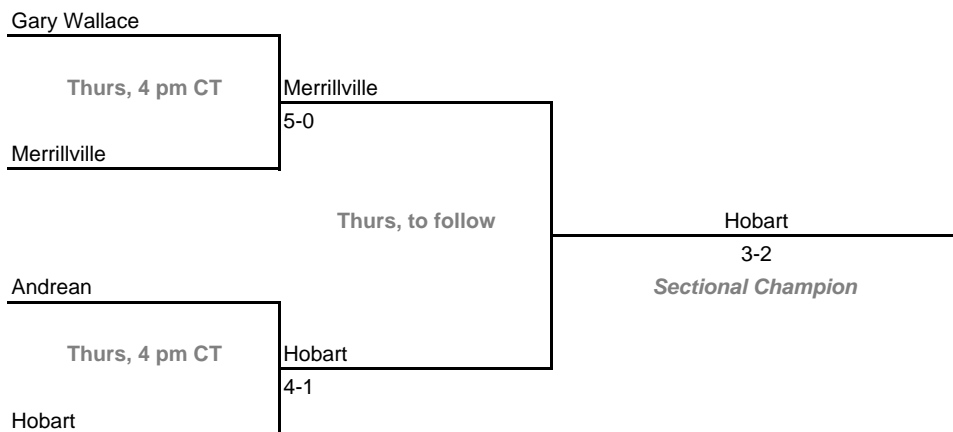

Sectionals

Dates: May 21-23, 2009

Sectional 37 -- Marion (5 teams)

Sectional 38 -- Merrillville (4 teams)

2008-09 IHSAA Girls Tennis
35th Annual Team State Tournament Series

Sectionals

Dates: May 21-23, 2009