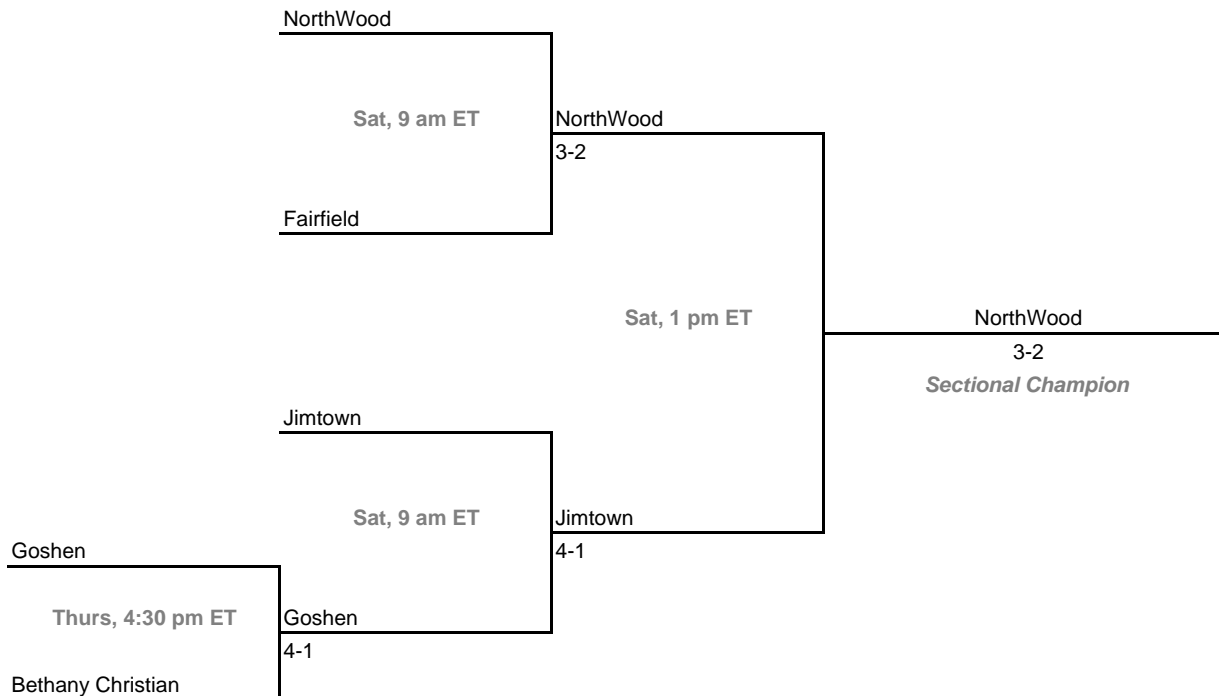

2008-09 IHSAA Girls Tennis
35th Annual Team State Tournament Series

Sectionals

Dates: May 21-23, 2009

Sectional 21 -- Franklin Central (5 teams)

Sectional 22 -- Goshen (5 teams)

2008-09 IHSAA Girls Tennis
35th Annual Team State Tournament Series