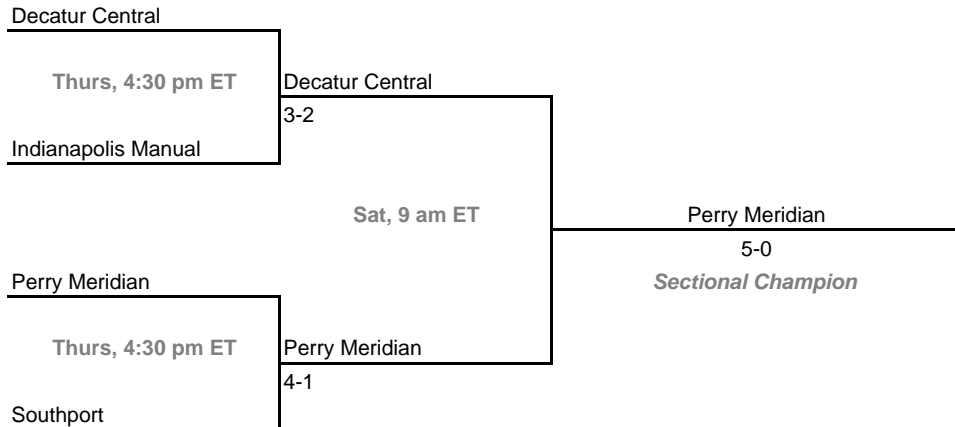

Sectional 8 -- Columbus East (5 teams)

2008-09 IHSAA Girls Tennis
35th Annual Team State Tournament Series

Sectionals

Dates: May 21-23, 2009

Sectional 9 -- Connersville (4 teams)

Sectional 10 -- Crawfordsville (5 teams)

2008-09 IHSAA Girls Tennis
35th Annual Team State Tournament Series

Sectionals

Dates: May 21-23, 2009

Sectional 13 -- Decatur Central (4 teams)

Sectional 14 -- DeKalb (4 teams)

2008-09 IHSAA Girls Tennis
35th Annual Team State Tournament Series