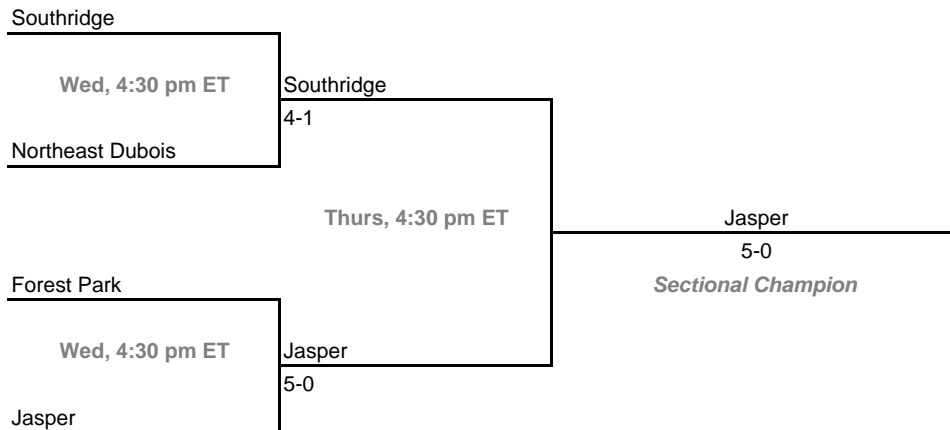

Sectional 28 -- Jasper (5 teams)