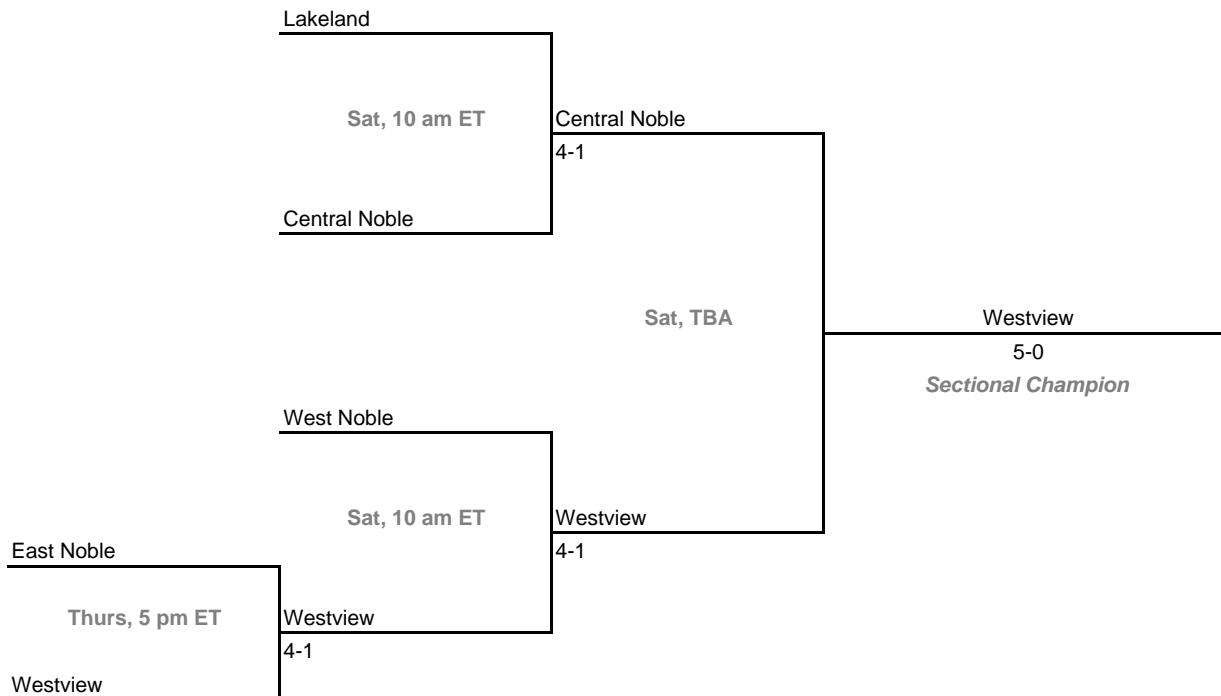

2008-09 IHSAA Girls Tennis
35th Annual Team State Tournament Series

Sectionals

Dates: May 21-23, 2009

Sectional 13 -- Decatur Central (4 teams)

Sectional 14 -- DeKalb (4 teams)

2008-09 IHSAA Girls Tennis
35th Annual Team State Tournament Series

Sectionals

Dates: May 21-23, 2009

Sectional 15 -- Delta (4 teams)

Sectional 16 -- East Noble (5 teams)

2008-09 IHSAA Girls Tennis
35th Annual Team State Tournament Series

Sectionals

Dates: May 21-23, 2009

Sectional 17 -- Evansville Harrison (4 teams)