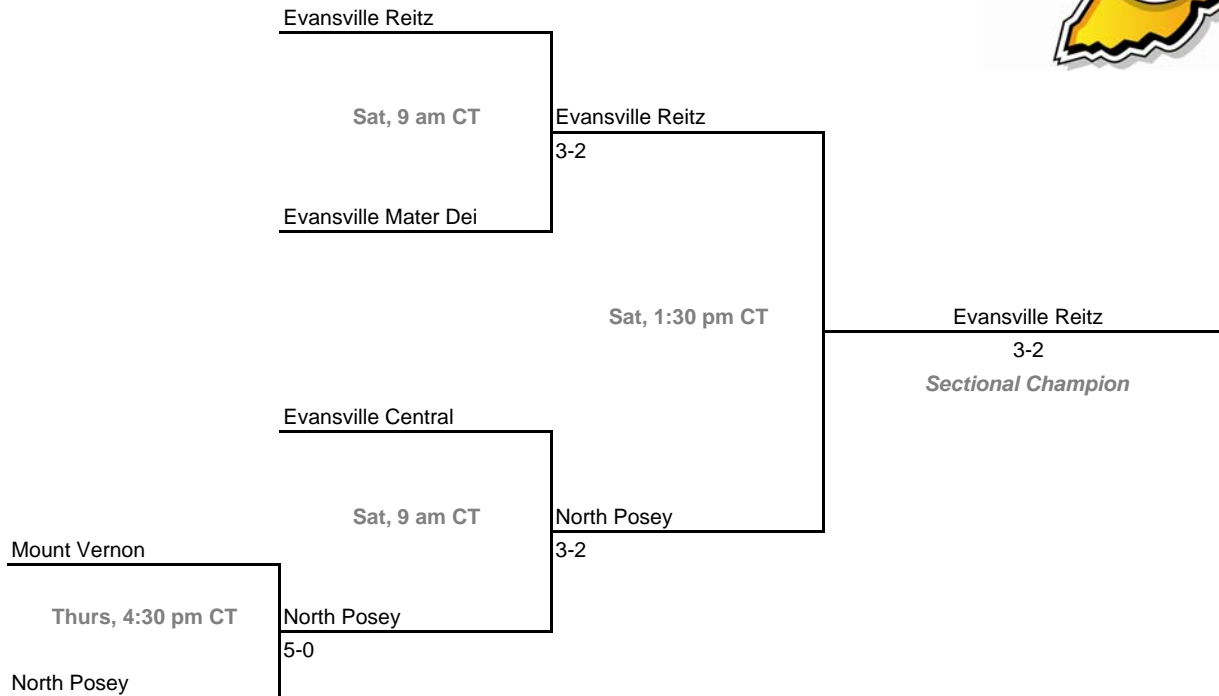

Sectional 39 -- Mount Vernon (5 teams)