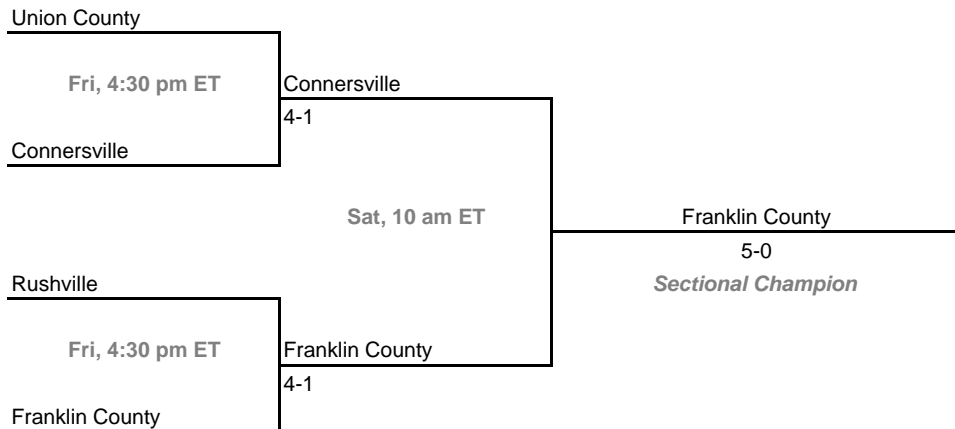

Sectional 9 -- Connersville (4 teams)