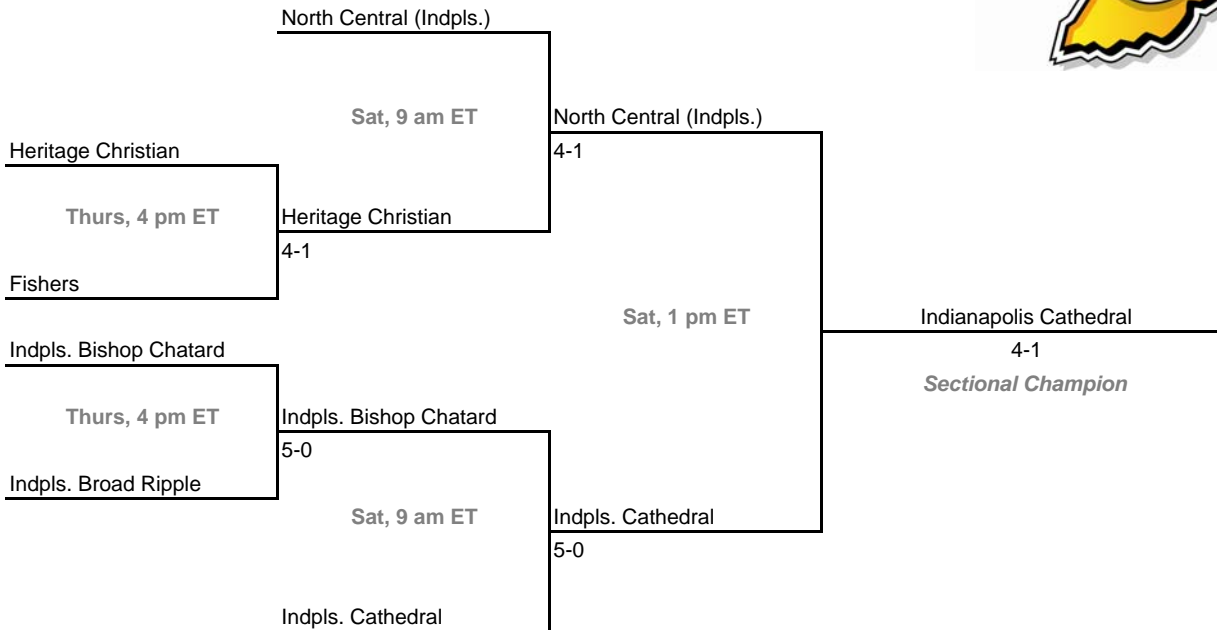

Sectional 45 -- North Central (Indianapolis) (6 teams)