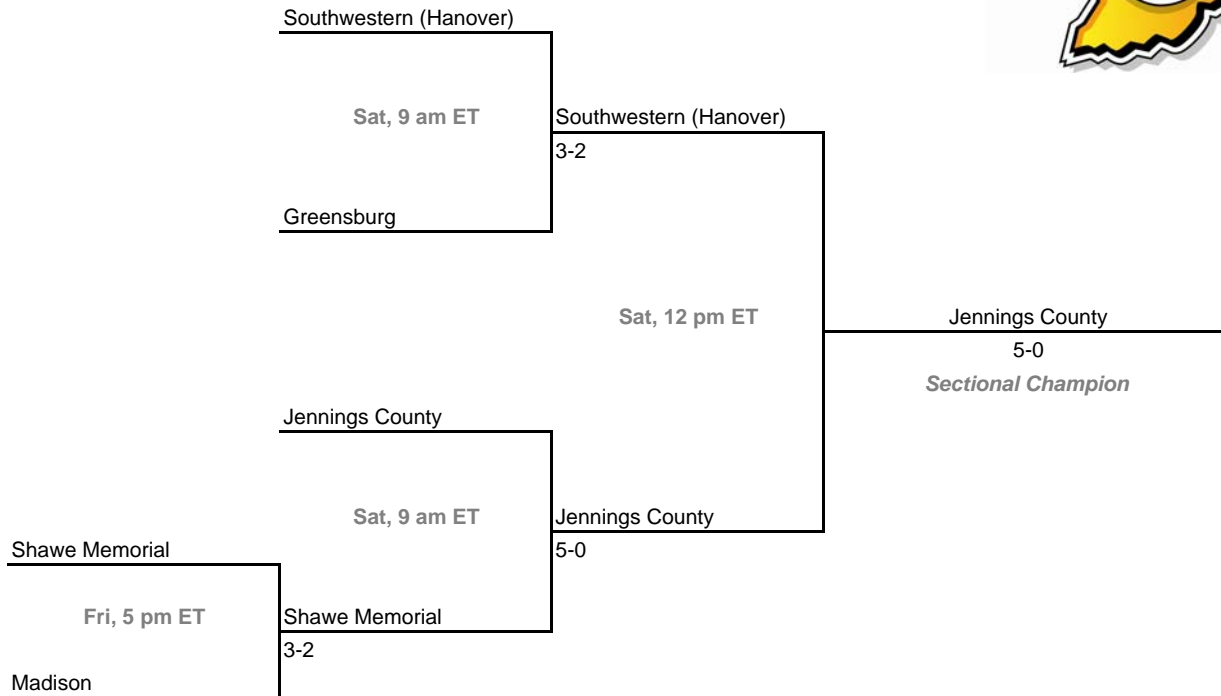

Sectional 23 -- Greensburg (5 teams)