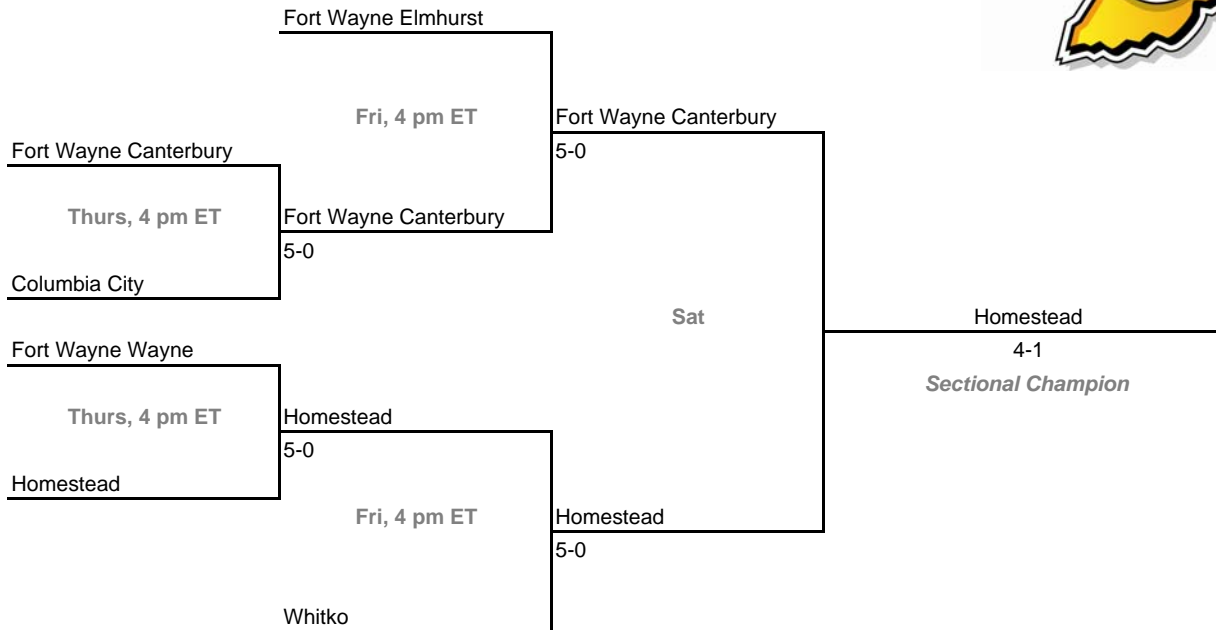

Sectional 25 -- Heritage Hills (5 teams)

Sectional 26 -- Highland (4 teams)

2008-09 IHSAA Girls Tennis
35th Annual Team State Tournament Series

Sectionals

Dates: May 21-23, 2009

Sectional 27 -- Homestead (6 teams)