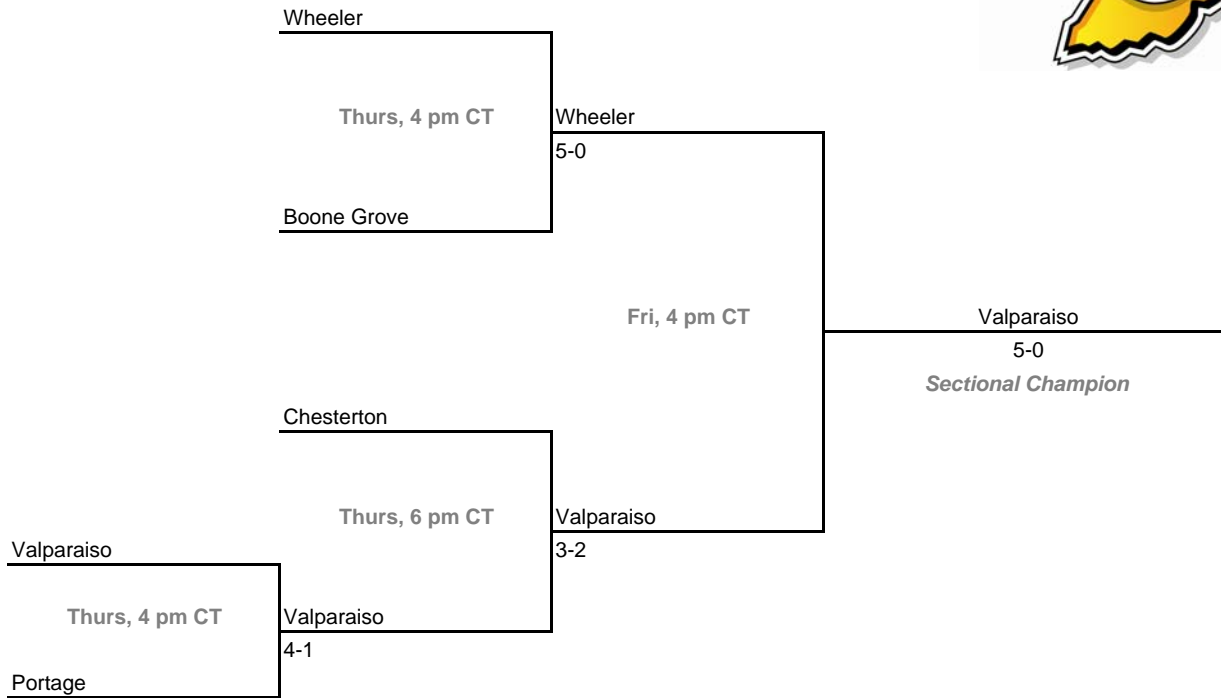

Sectional 53 -- Portage (5 teams)