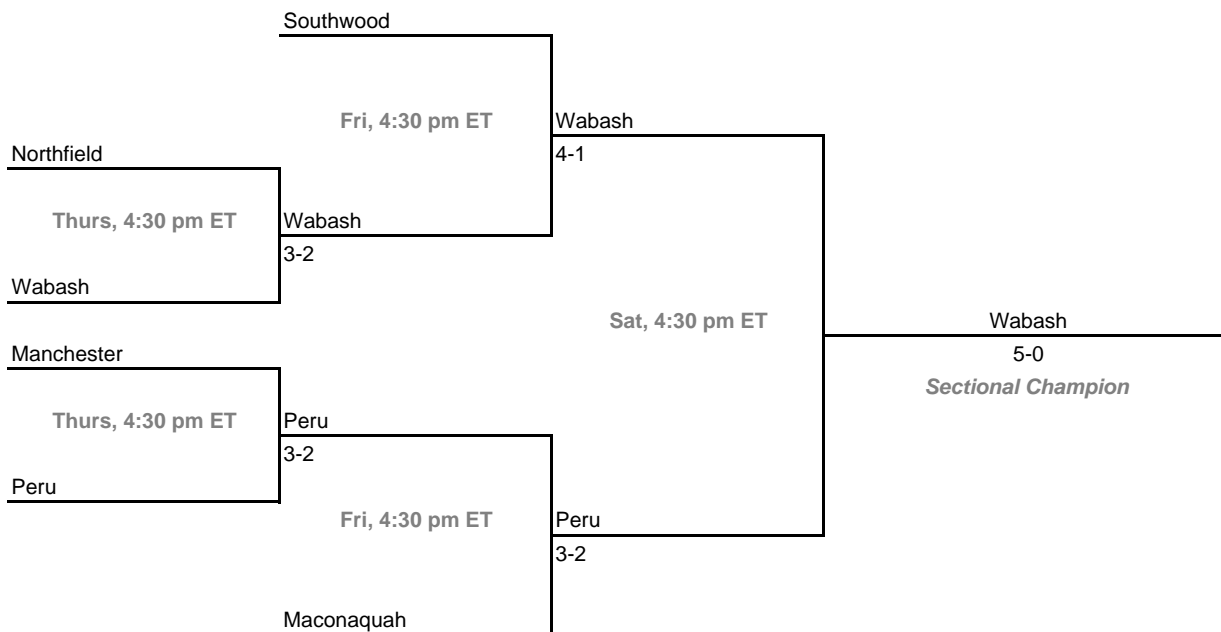

Sectional 47 -- Northview (5 teams)

Sectional 48 -- Norwell (6 teams)

2008-09 IHSAA Girls Tennis
35th Annual Team State Tournament Series

Sectionals

Dates: May 21-23, 2009

Sectional 49 -- Penn (4 teams)

Sectional 50 -- Peru (6 teams)