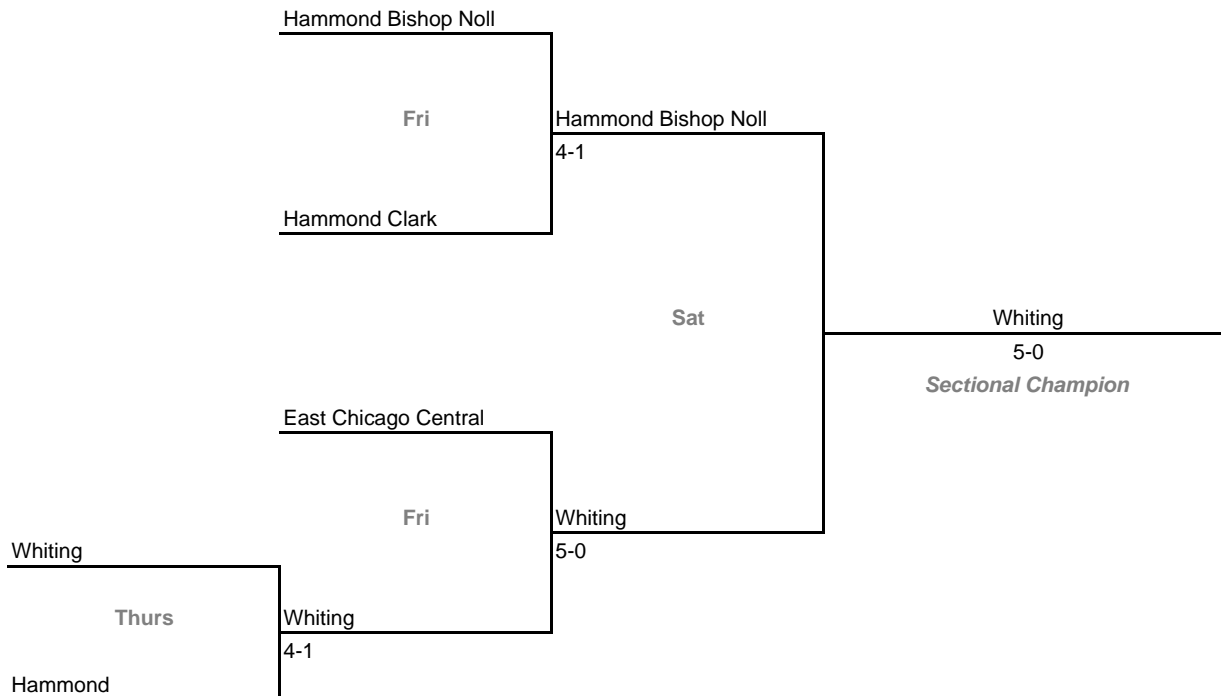

2008-09 IHSAA Girls Tennis
35th Annual Team State Tournament Series

Sectionals

Dates: May 21-23, 2009

Sectional 21 -- Franklin Central (5 teams)

Sectional 22 -- Goshen (5 teams)

2008-09 IHSAA Girls Tennis
35th Annual Team State Tournament Series

Sectionals

Dates: May 21-23, 2009

Sectional 23 -- Greensburg (5 teams)

Sectional 24 -- East Chicago Central (5 teams)

2008-09 IHSAA Girls Tennis
35th Annual Team State Tournament Series

Sectionals

Dates: May 21-23, 2009