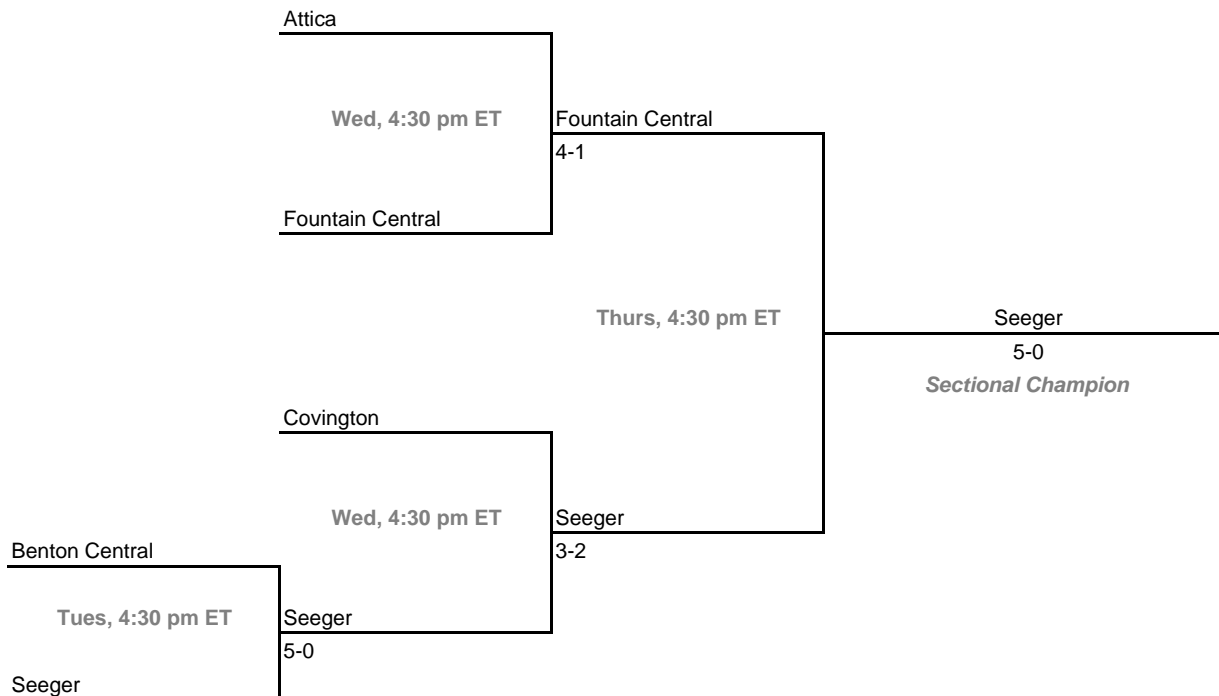

Sectional 18 -- Floyd Central (5 teams)

2008-09 IHSAA Girls Tennis
35th Annual Team State Tournament Series

Sectionals

Dates: May 21-23, 2009

Sectional 19 -- Fort Wayne Concordia Lutheran (5 teams)

Sectional 20 -- Fountain Central (5 teams)