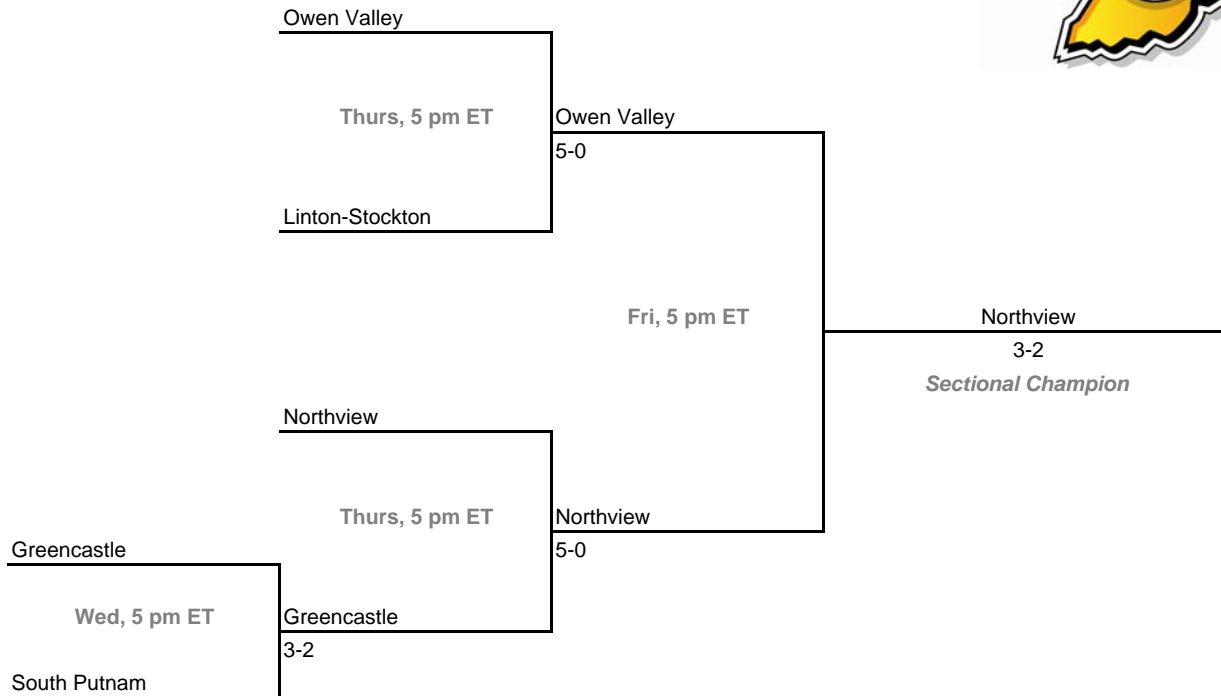

Sectional 47 -- Northview (5 teams)