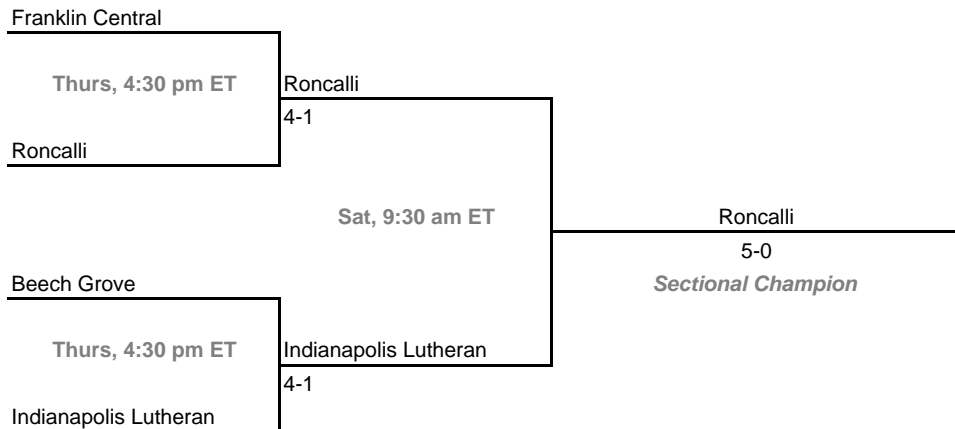

Sectional 21 -- Franklin Central (5 teams)