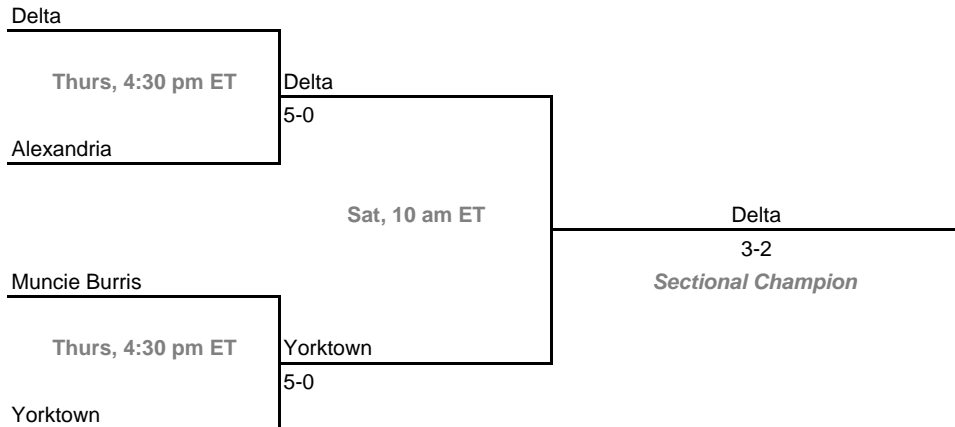

2008-09 IHSAA Girls Tennis
35th Annual Team State Tournament Series

Sectionals

Dates: May 21-23, 2009

Sectional 13 -- Decatur Central (4 teams)

Sectional 14 -- DeKalb (4 teams)

2008-09 IHSAA Girls Tennis
35th Annual Team State Tournament Series

Sectionals

Dates: May 21-23, 2009

Sectional 15 -- Delta (4 teams)

Sectional 16 -- East Noble (5 teams)

2008-09 IHSAA Girls Tennis
35th Annual Team State Tournament Series

Sectionals

Dates: May 21-23, 2009

Sectional 17 -- Evansville Harrison (4 teams)