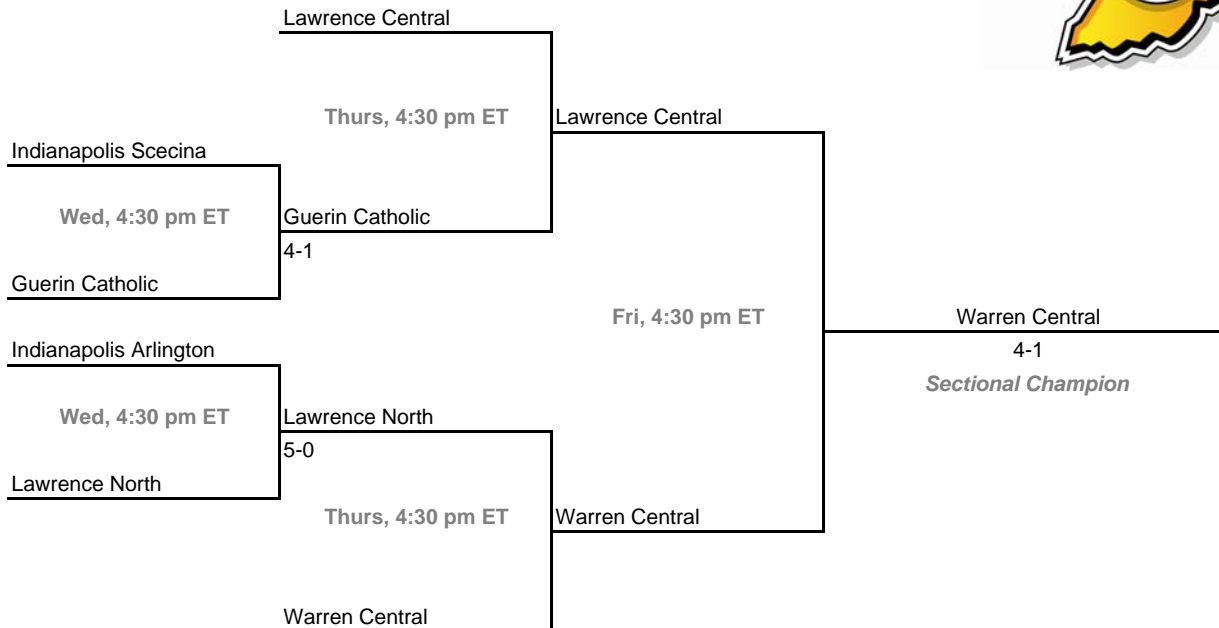

Marquette Catholic

**2008-09 IHSAA Girls Tennis
35th Annual Team State Tournament Series**

Sectionals

Dates: May 21-23, 2009

Sectional 33 -- Lawrence North (6 teams)

Sectional 34 -- Lebanon (5 teams)

2008-09 IHSAA Girls Tennis
35th Annual Team State Tournament Series