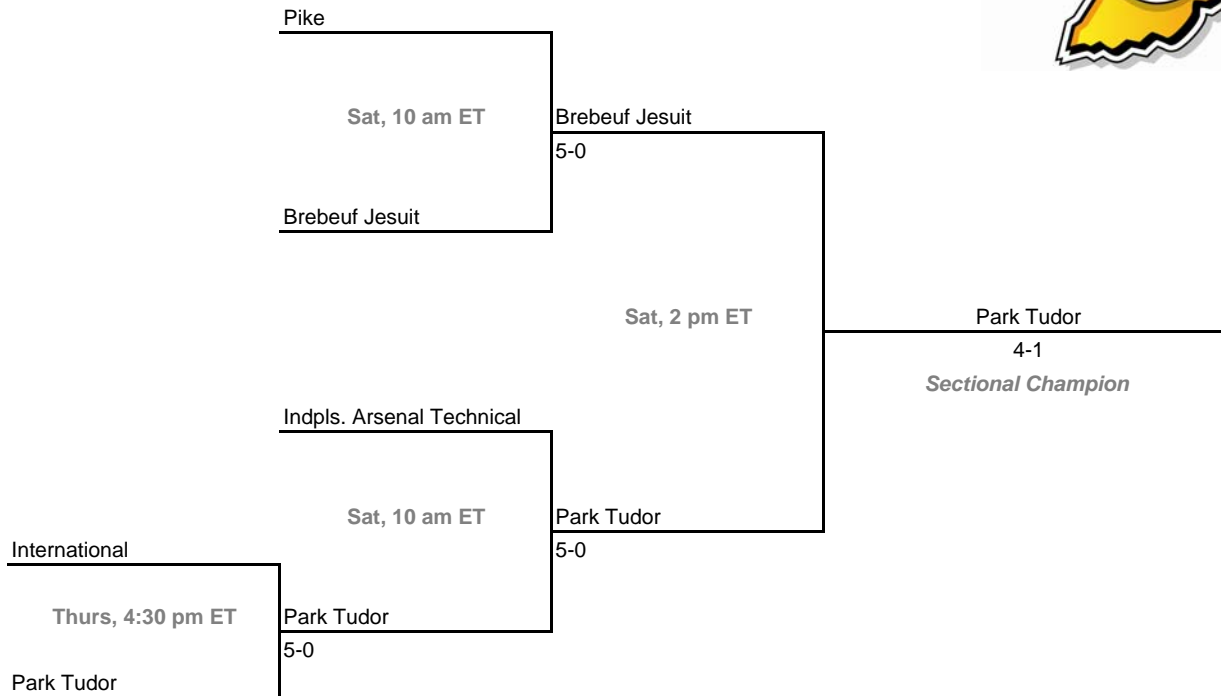

Sectional 51 -- Pike (5 teams)