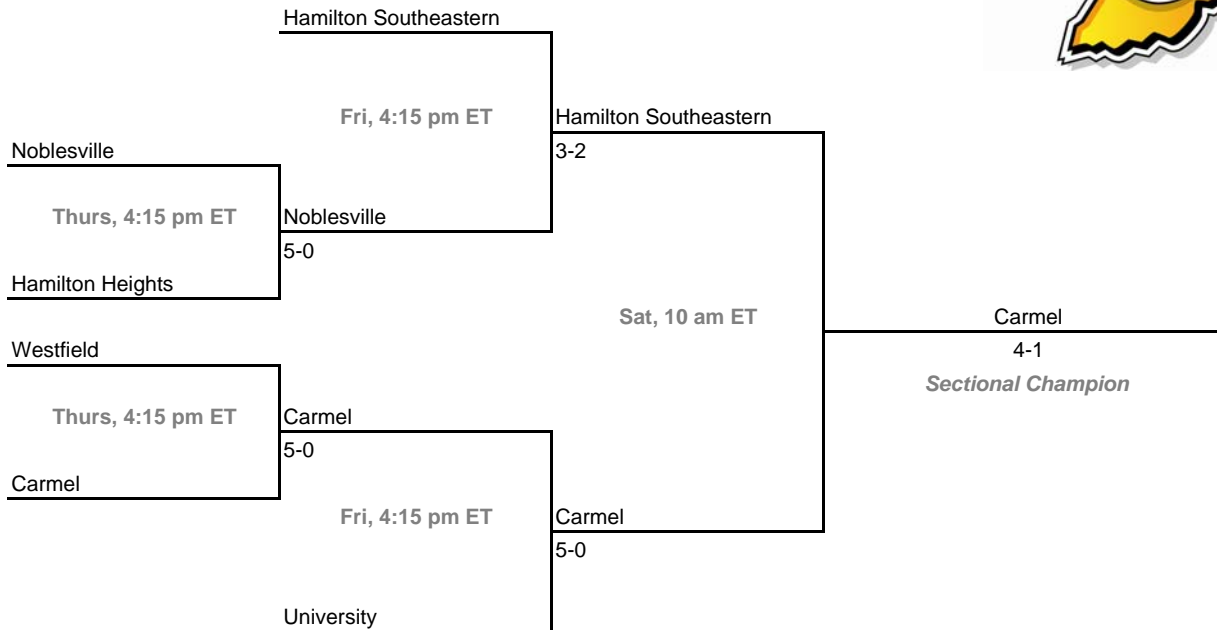

Sectionals

Dates: May 21-23, 2009

Sectional 3 -- Bloomington South (5 teams)

Sectional 4 -- Bremen (5 teams)

2008-09 IHSAA Girls Tennis
35th Annual Team State Tournament Series

Sectionals

Dates: May 21-23, 2009

Sectional 5 -- Carmel (6 teams)

Sectional 6 -- Carroll (Fort Wayne) (6 teams)

2008-09 IHSAA Girls Tennis
35th Annual Team State Tournament Series

Sectionals

Dates: May 21-23, 2009

Sectional 7 -- Center Grove (5 teams)

Sectional 8 -- Columbus East (5 teams)

2008-09 IHSAA Girls Tennis
35th Annual Team State Tournament Series

Sectionals

Dates: May 21-23, 2009

Sectional 9 -- Connersville (4 teams)

Sectional 10 -- Crawfordsville (5 teams)

2008-09 IHSAA Girls Tennis
35th Annual Team State Tournament Series

Sectionals

Dates: May 21-23, 2009

Sectional 13 -- Decatur Central (4 teams)

Sectional 14 -- DeKalb (4 teams)

2008-09 IHSAA Girls Tennis
35th Annual Team State Tournament Series