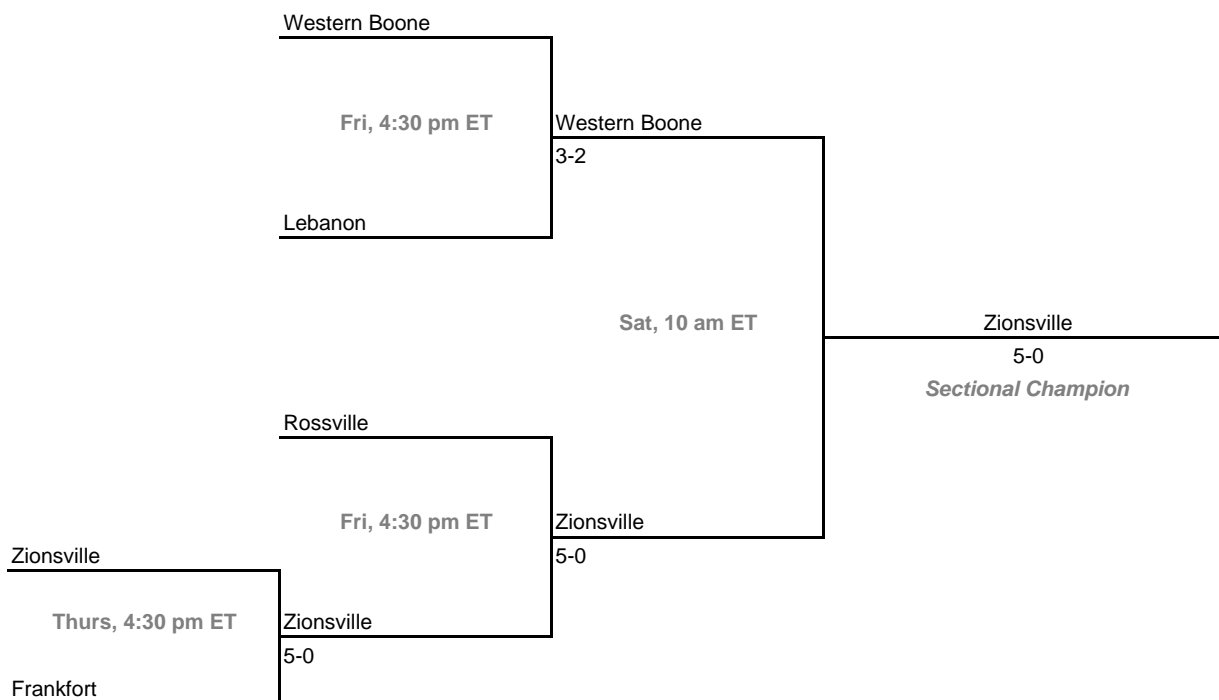

Marquette Catholic

**2008-09 IHSAA Girls Tennis
35th Annual Team State Tournament Series**

Sectionals

Dates: May 21-23, 2009

Sectional 33 -- Lawrence North (6 teams)

Sectional 34 -- Lebanon (5 teams)

2008-09 IHSAA Girls Tennis
35th Annual Team State Tournament Series