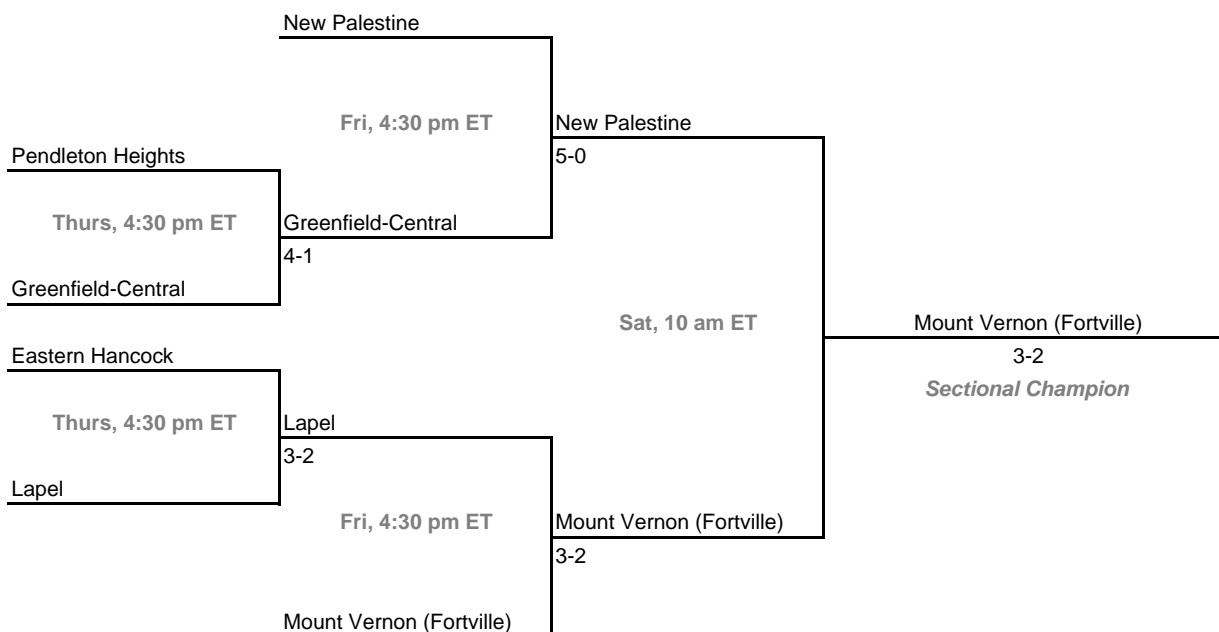

Sectional 40 -- Mount Vernon (Fortville) (6 teams)