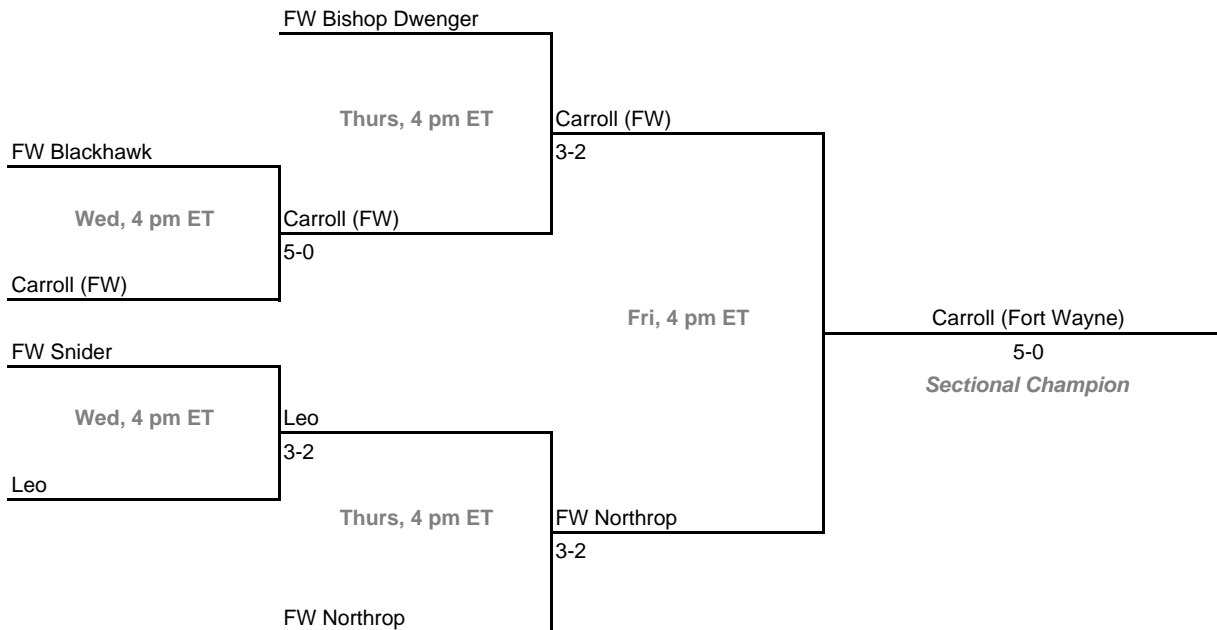

Sectional 6 -- Carroll (Fort Wayne) (6 teams)