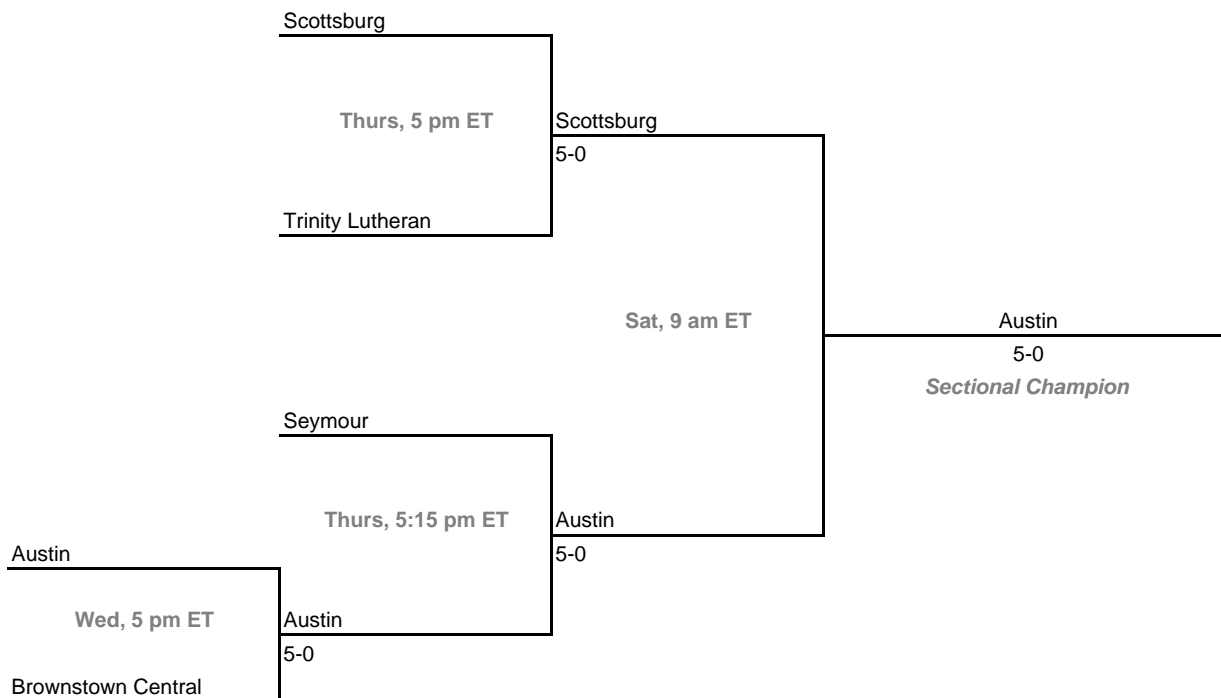

Sectional 56 -- Seymour (5 teams)