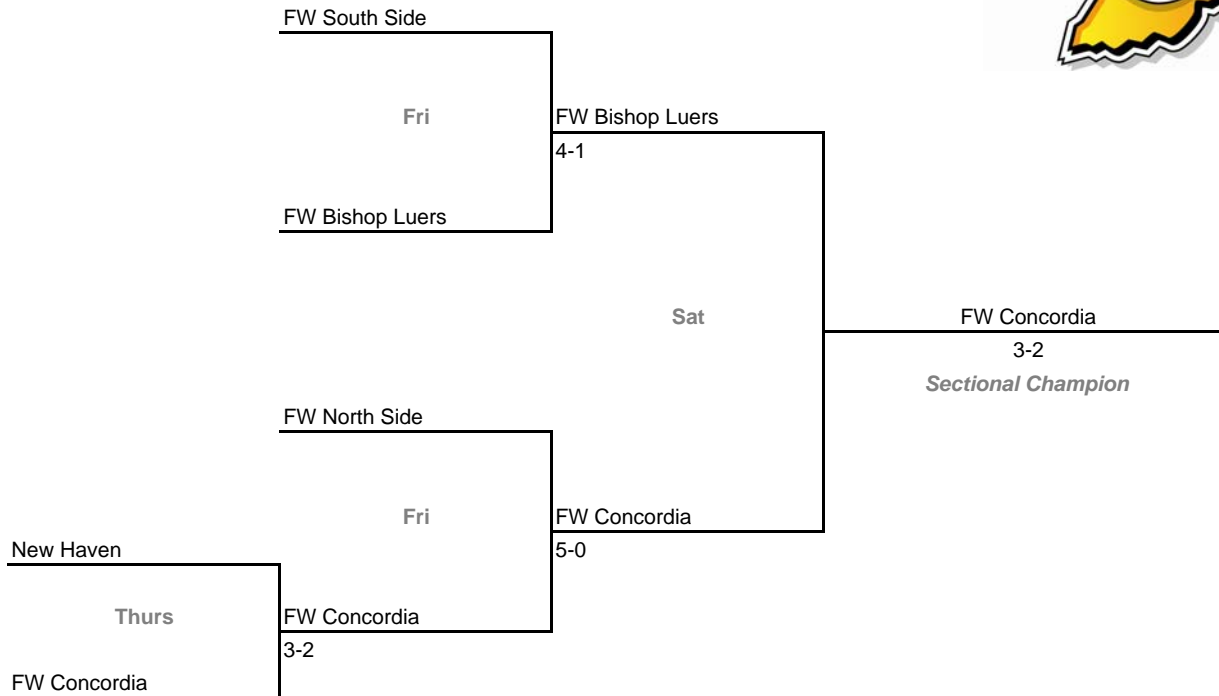

Sectional 18 -- Floyd Central (5 teams)

2008-09 IHSAA Girls Tennis
35th Annual Team State Tournament Series

Sectionals

Dates: May 21-23, 2009

Sectional 19 -- Fort Wayne Concordia Lutheran (5 teams)

Sectional 20 -- Fountain Central (5 teams)