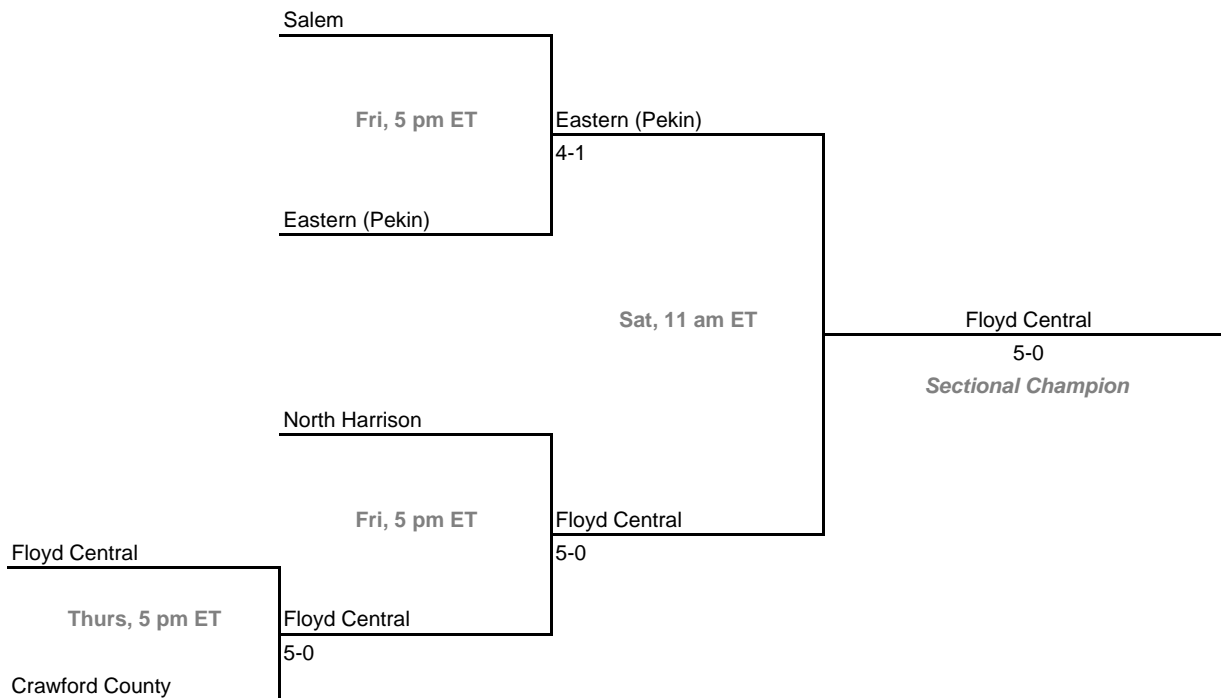

Sectional 18 -- Floyd Central (5 teams)