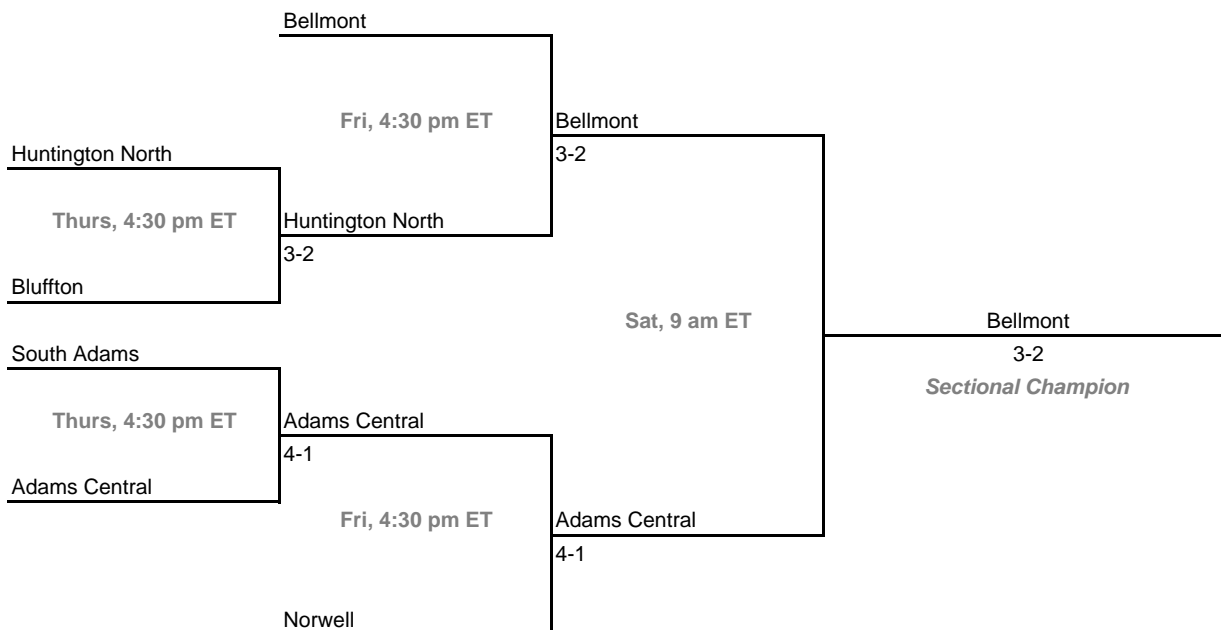

Sectional 48 -- Norwell (6 teams)