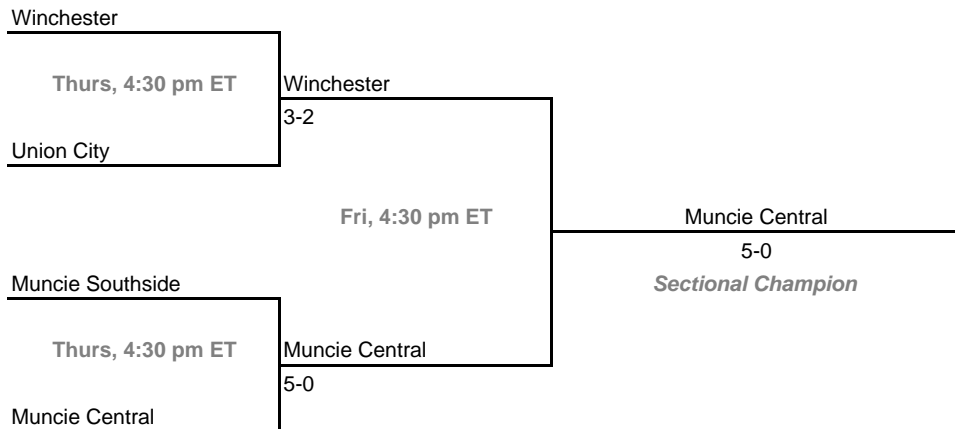

Sectional 39 -- Mount Vernon (5 teams)

Sectional 40 -- Mount Vernon (Fortville) (6 teams)

2008-09 IHSAA Girls Tennis
35th Annual Team State Tournament Series

Sectionals

Dates: May 21-23, 2009

Sectional 41 -- Muncie Central (4 teams)