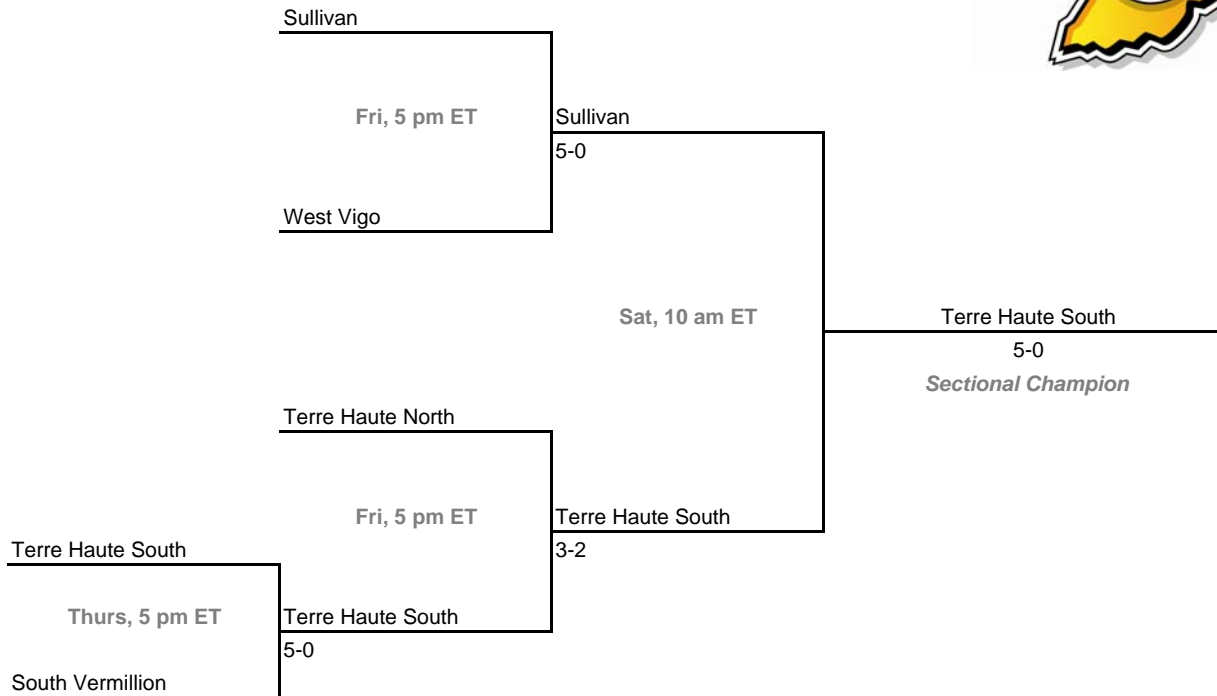

Sectional 61 -- Terre Haute North (5 teams)